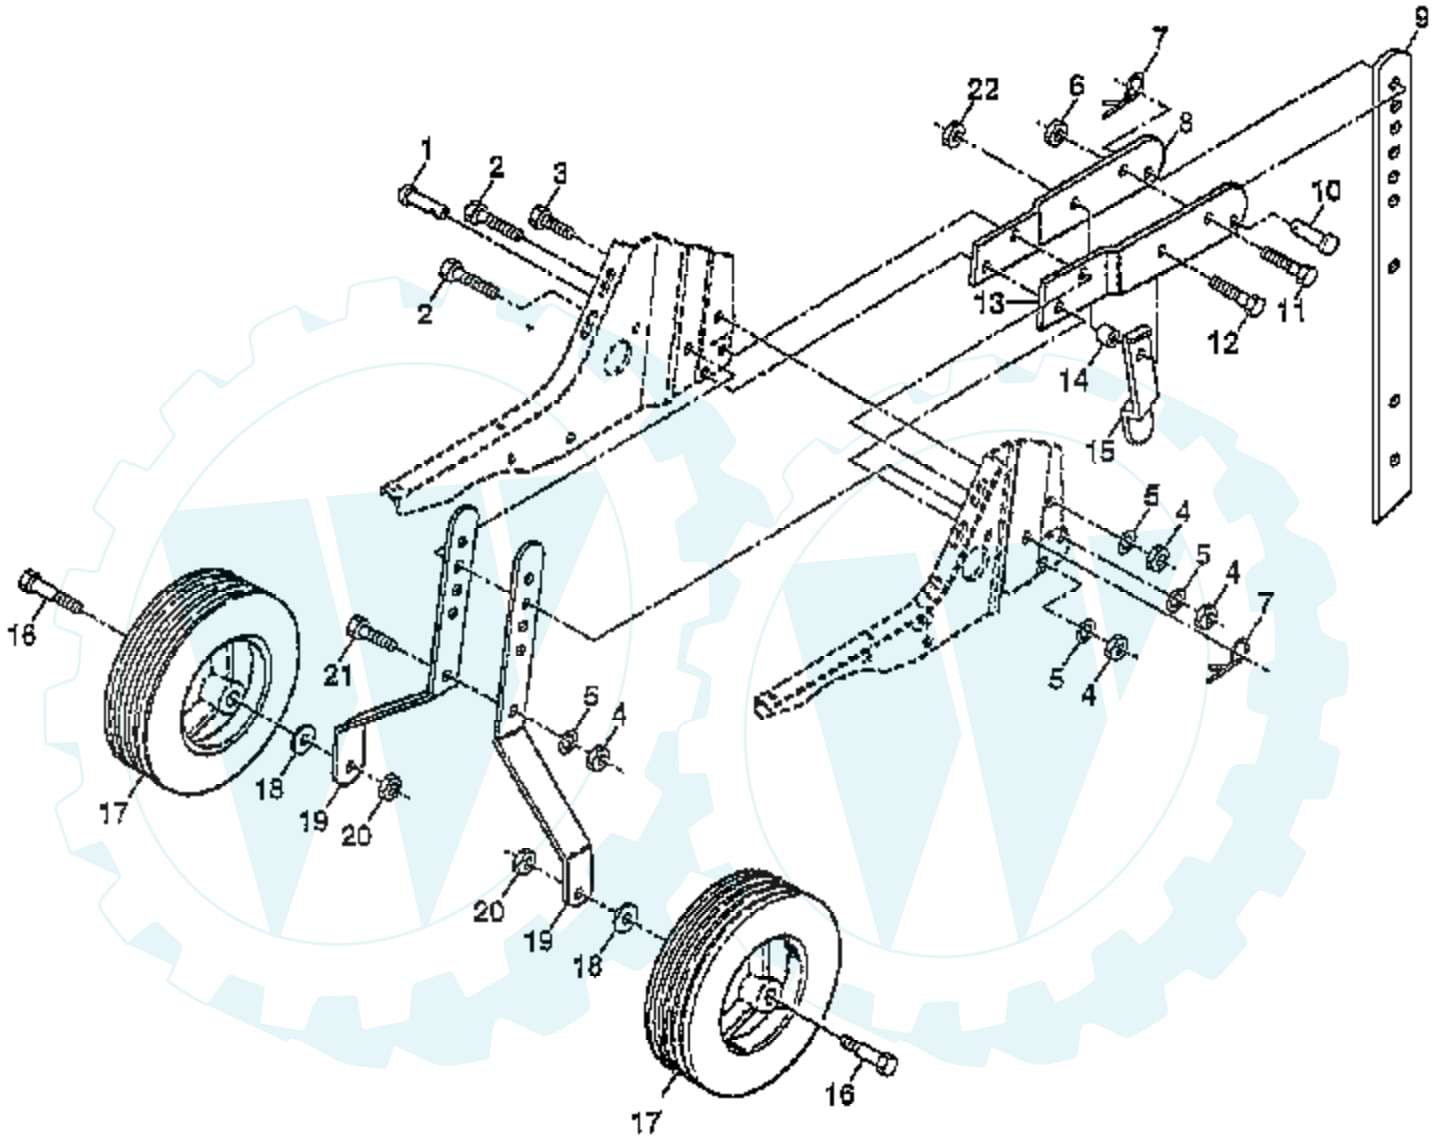

## TRANSMISSION

**NOTE:** All component dimensions given in U.S. Inches  
1 Inch = 25.4 mm

Ref #	Part Number	Qty	Description
1	74760524		BOLT.HEX.5/16-1.5
2	74780652		BOLT HEX 3/8-16
3	19131311		WASHER
5	73800600		NUT
6	9056R505		"SHIELD, TINE"
7	1949J505		BRACKET, ENGINE RH
8	110519X505		BRACKET, ENGINE LH
9	10040400		LOCKWASHER
10	73220500		NUT.HEX.5/16-18
11	74760544		SUB= 74780544
12	151222		SUB= 165808
14	9173R		SPLIT SPACER RT
15	73510500		NUT
16	19091412		WASHER
17	19092016		WASHER
18	10040400		LOCKWASHER
19	74610412		BOLT
20			REFER TO IMAGE

### WHEEL AND DEPTH STAKE ASSEMBLY

NOTE: All component dimensions given in U.S. inches.  
1 inch = 25.4 mm

Ref #	Part Number	Qty	Description
1	9194R		DRILLED RIVET RT
2	74760520		BOLT
3	74760512		BOLT
4	73220500		NUT.HEX.5/16-18
5	10040500		LOCKWASHER
6	73800600		NUT
7	4921H		SPRING.RETAINER
8	1952J		SUB= 1952J500
9	122233X		SUB= 2582J
10	326J		SUB= 4929H
11	74780628		BOLT
12	74760524		BOLT.HEX.5/16-1.5
13	1651J		SUPPORT DEPTH STAKE LH
14	120958X		WASHER
15	5388J		STAKE SPRING TI
16	121117X		BOLT SHOULDER
17	9188R		SUB= 107644X
18	19131311		WASHER
19	9190R		SUB= 9190R500
20	73680600		SUB= 73690600
21	74760516		SUB= 77394
22	73800500		NUT