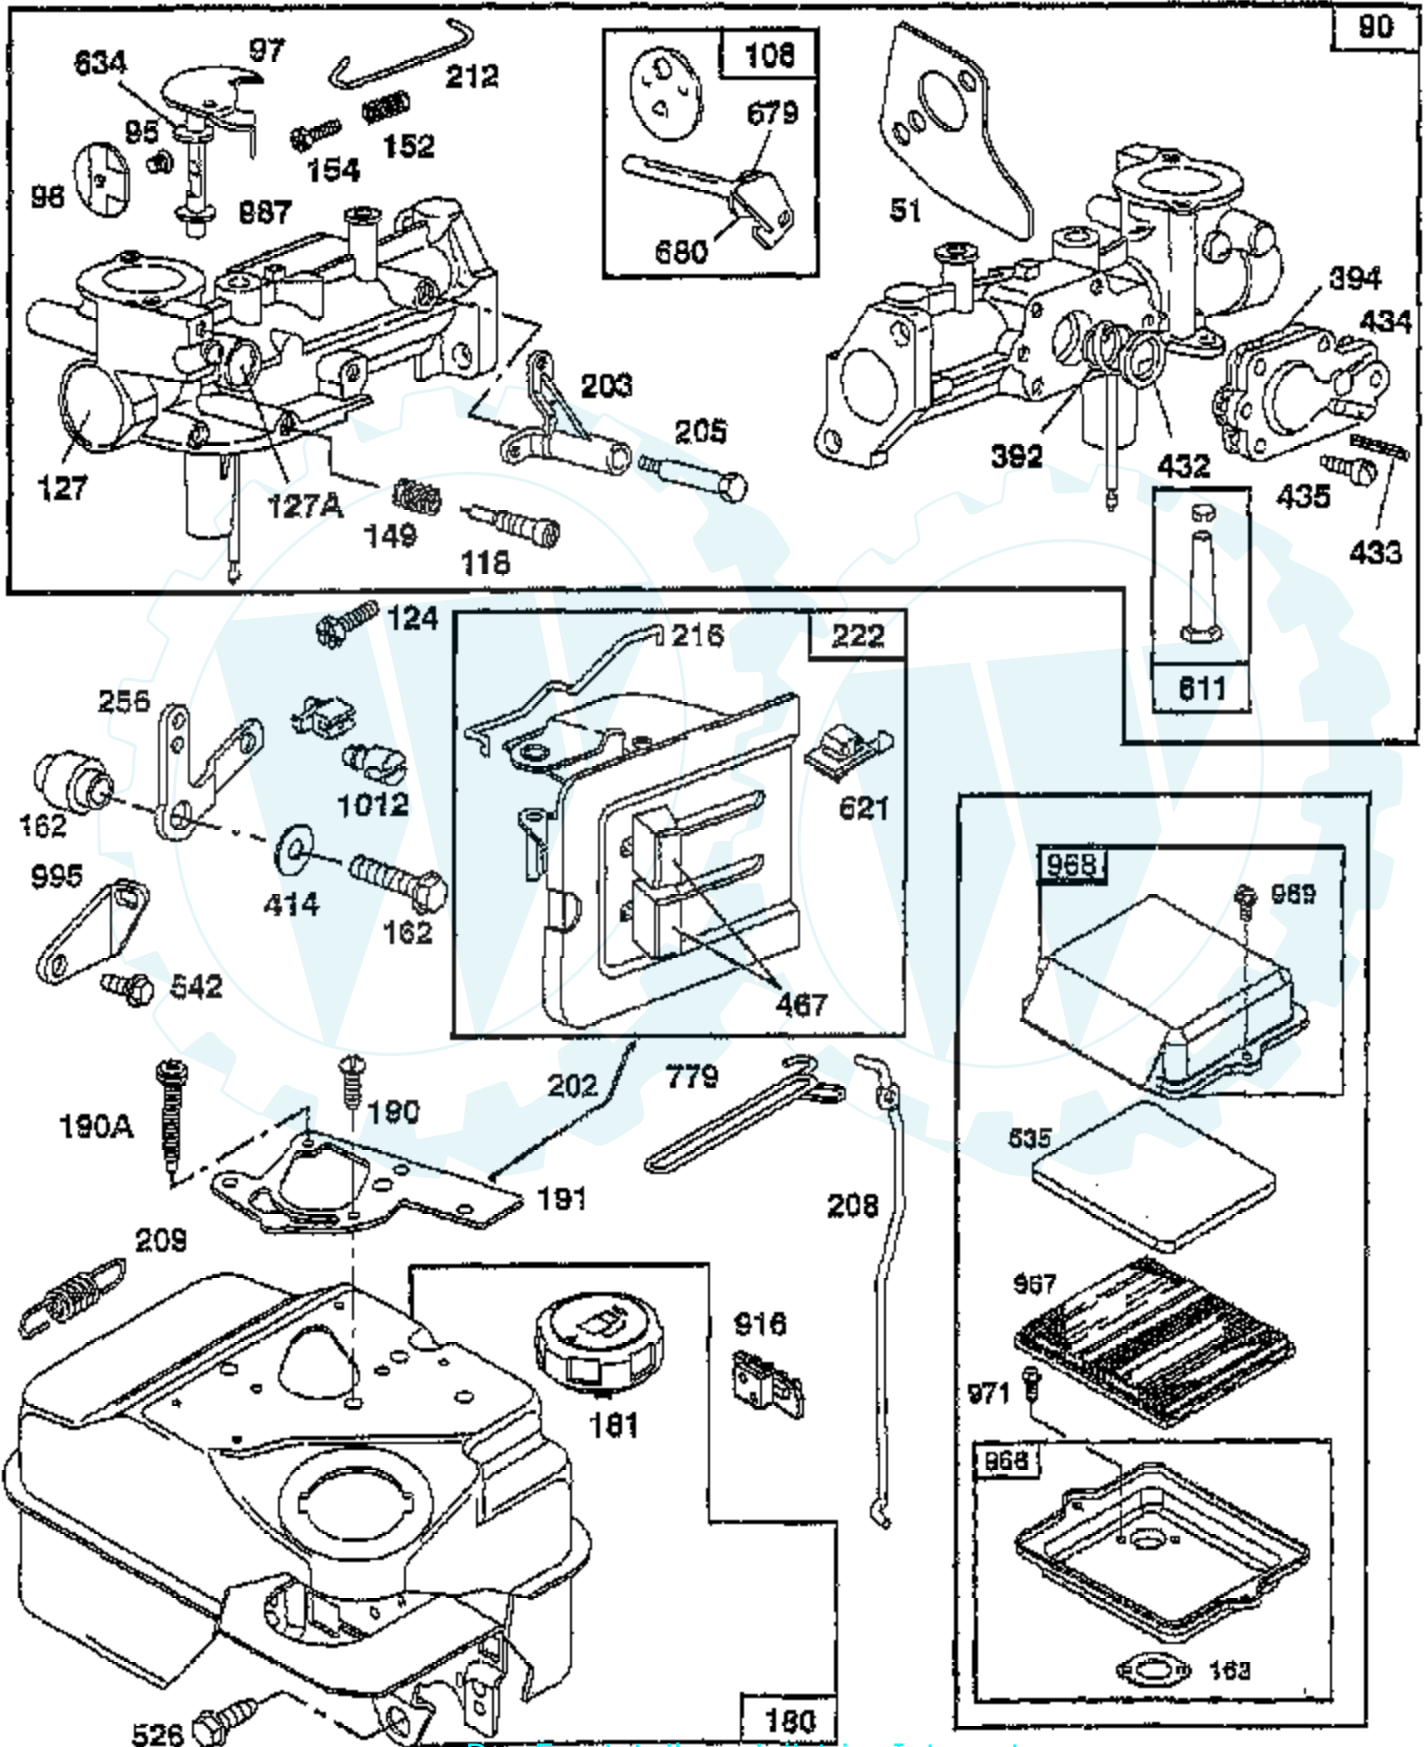

TILLER - - MODEL NUMBER AYP3352A79

ENGINE, BRIGGS & STRATTON - - MODEL NUMBER 137202, TYPE NO. 0116-01

Ref #	Part Number	Qty	Description
1	497144		CYLINDER ASSEMBLY
2	399268		BUSHING, CYLINDER
3	299819		SEAL, OIL
5	214040		HEAD, CYLINDER
7	272157		GASKET, CYLINDER HEAD
8	495774		BREATHER ASSEMBLY
9	27549		GASKET, VALVE COVER
10	94621		SCREW, STEMS
11	66578		GROMMET, BREATHER TUBE
12	270080		GASKET CRANKCASE STANDARD .015"
12A	270125		GASKET, CRANKCASE .005" THICK
12B	270126		GASKET, CRANKCASE .009" THICK
13	94221		SCREW, CYLINDER HEAD 2-3/32"
14	94679		SCREW, CYLINDER HEAD 2-15/32"
15	94916		PLUG, PIPE, HEX SOCKET
16	492088		CRANKSHAFT
16A	94388		TIMING GEAR KEY
18	494044		COVER ASSEMBLY, CRANKCASE
19	495660		BUSHING, CRANKCASE COVER
20	294606		SEAL, OIL
21	66768		PLUG, OIL FILLER
22	94980		SCREW, COVER MOUNTING
23	297229		FLYWHEEL, MAGNETO
24	222698		KEY, FLYWHEEL
25	298904		PISTON ASSEMBLY, STANDARD
25A	298905		PISTON ASSEMBLY .010" OVERSIZE
25B	298906		PISTON ASSEMBLY .020" OVERSIZE
25C	298907		PISTON ASSEMBLY .030" OVERSIZE
26	298982		RING SET, PISTON, STANDARD
26A	299742		RING SET, PISTON, CHROME, STANDARD
26B	298983		RING SET, PISTON .010" OVERSIZE
26C	298984		RING SET, PISTON .020" OVERSIZE
26D	298985		RING SET, PISTON .030" OVERSIZE
27	26026		LOCK, PISTON PIN
28	298909		PIN ASSY, PISTON, STD
28A	298908		PIN ASSEMBLY, PISTON .005" OVERSIZE
29	299430		ROD ASSEMBLY, CONNECTING
29A	390459		ROD ASSEMBLY, CONNECTING
30	221890		DIPPER, CONNECTING ROD
32	94745		SCREW, CONNECTING ROD
33	211119		VALVE, EXHAUST
34	261044		VALVE, INTAKE
35	260552		SPRING, INTAKE VALVE
36	26478		SPRING, EXHAUST VALVE
37	222443		GUARD, FLYWHEEL
40	93312		RETAINER, VALVE SPRING
45	260642		TAPPET, VALVE
46	212733		GEAR, CAM
51	273113		GASKET, CARBURETOR MOUNTING
55	497442		HOUSING, REWIND STARTER
56	498144		PULLEY, REWIND STARTER
57	263074		SPRING, REWIND STARTER
58	280399		ROPE, REWIND STARTER (CUT TO 88-5/8)
59	396892		INSERT, HANDLE
60	393152		HANDLE, REWIND STARTER
65	94686		SCREW, HOUSING MOUNTING
69	280973		WASHER
69A	224322		WASHER