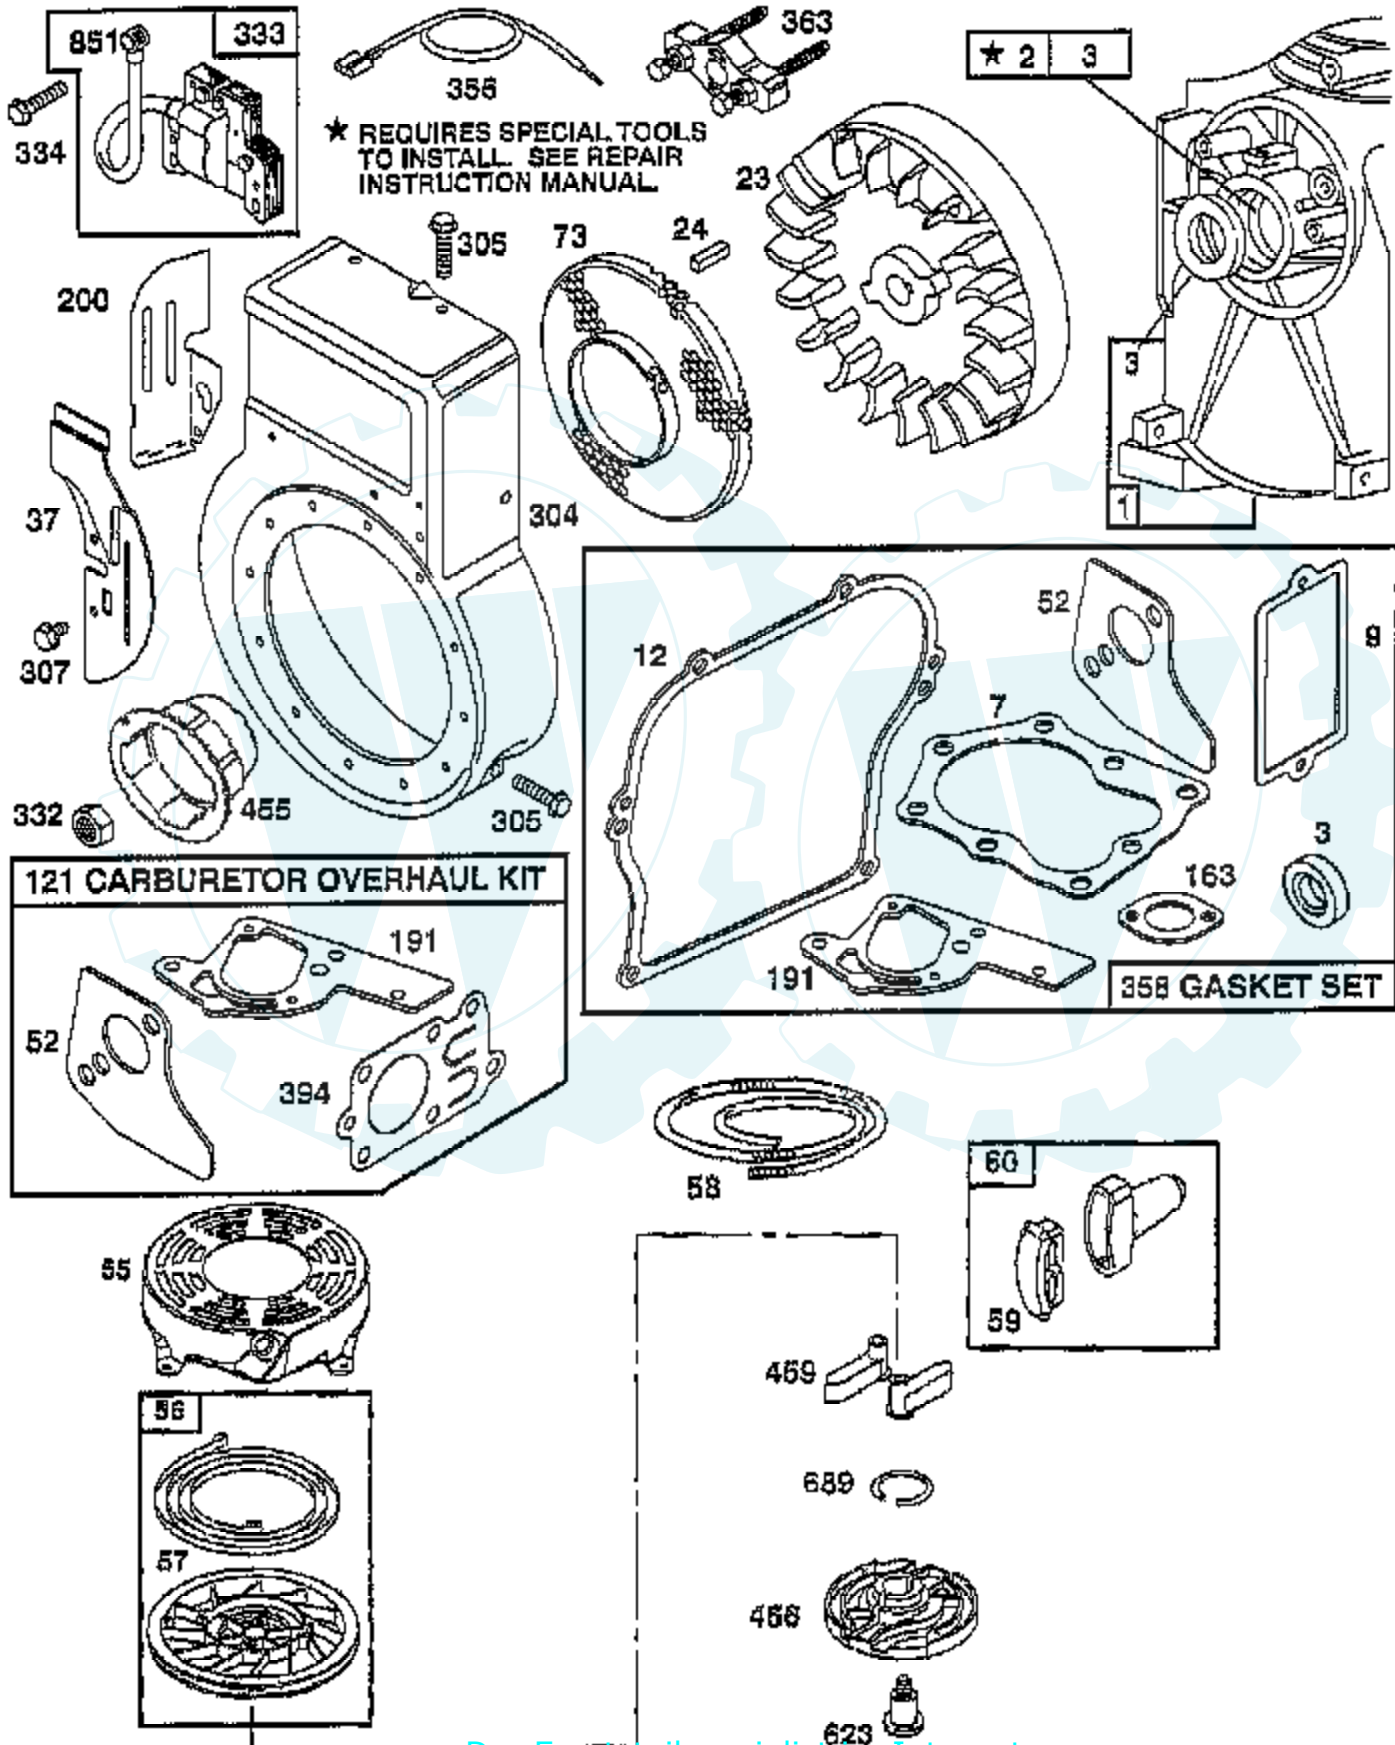

### TILLER - - MODEL NUMBER AYP3352A79

ENGINE, BRIGGS & STRATTON - - MODEL NUMBER 137202, TYPE NO. 0116-01

Ref #	Part Number	Qty	Description
1	497144		CYLINDER ASSEMBLY
2	399268		BUSHING, CYLINDER
3	299819		SEAL, OIL
5	214040		HEAD, CYLINDER
7	272157		GASKET, CYLINDER HEAD
8	495774		BREATHER ASSEMBLY
9	27549		GASKET, VALVE COVER
10	94621		SCREW, STEMS
11	66578		GROMMET, BREATHER TUBE
12	270080		GASKET CRANKCASE STANDARD .015"
12A	270125		GASKET, CRANKCASE .005" THICK
12B			
13	94221		SCREW, CYLINDER HEAD 2-3/32"
14	94679		SCREW, CYLINDER HEAD 2-15/32"
15	94916		PLUG, PIPE, HEX SOCKET
16	492088		CRANKSHAFT
16A	94388		TIMING GEAR KEY
18	494044		COVER ASSEMBLY, CRANKCASE
19	495660		BUSHING, CRANKCASE COVER
20	294606		SEAL, OIL
21	66768		PLUG, OIL FILLER
22	94980		SCREW, COVER MOUNTING
23	297229		FLYWHEEL, MAGNETO
24	222698		KEY, FLYWHEEL
25	298904		PISTON ASSEMBLY, STANDARD
25A	298905		PISTON ASSEMBLY .010" OVERSIZE
25B	298906		PISTON ASSEMBLY .020" OVERSIZE
25C	298907		PISTON ASSEMBLY .030" OVERSIZE
26	298982		RING SET, PISTON, STANDARD
26A	299742		RING SET, PISTON, CHROME, STANDARD
26B	298983		RING SET, PISTON .010" OVERSIZE
26C	298984		RING SET, PISTON .020" OVERSIZE
26D	298985		RING SET, PISTON .030" OVERSIZE
27	26026		LOCK, PISTON PIN
28	298909		PIN ASSY, PISTON, STD
28A	298908		PIN ASSEMBLY, PISTON .005" OVERSIZE
29	299430		ROD ASSEMBLY, CONNECTING
29A	390459		ROD ASSEMBLY, CONNECTING
30	221890		DIPPER, CONNECTING ROD
32	94745		SCREW, CONNECTING ROD
33	211119		VALVE, EXHAUST
34	261044		VALVE, INTAKE
35	260552		SPRING, INTAKE VALVE
36	26478		SPRING, EXHAUST VALVE
37	222443		GUARD, FLYWHEEL
40	93312		RETAINER, VALVE SPRING
45	260642		TAPPET, VALVE
46	212733		GEAR, CAM
51	273113		GASKET, CARBURETOR MOUNTING
55	497442		HOUSING, REWIND STARTER
56	498144		PULLEY, REWIND STARTER
57	263074		SPRING, REWIND STARTER
58	280399		ROPE, REWIND STARTER (CUT TO 88-5/8)
59	396892		INSERT, HANDLE
60	393152		HANDLE, REWIND STARTER
65	94686		SCREW, HOUSING MOUNTING
69	280973		WASHER
69A	224322		WASHER