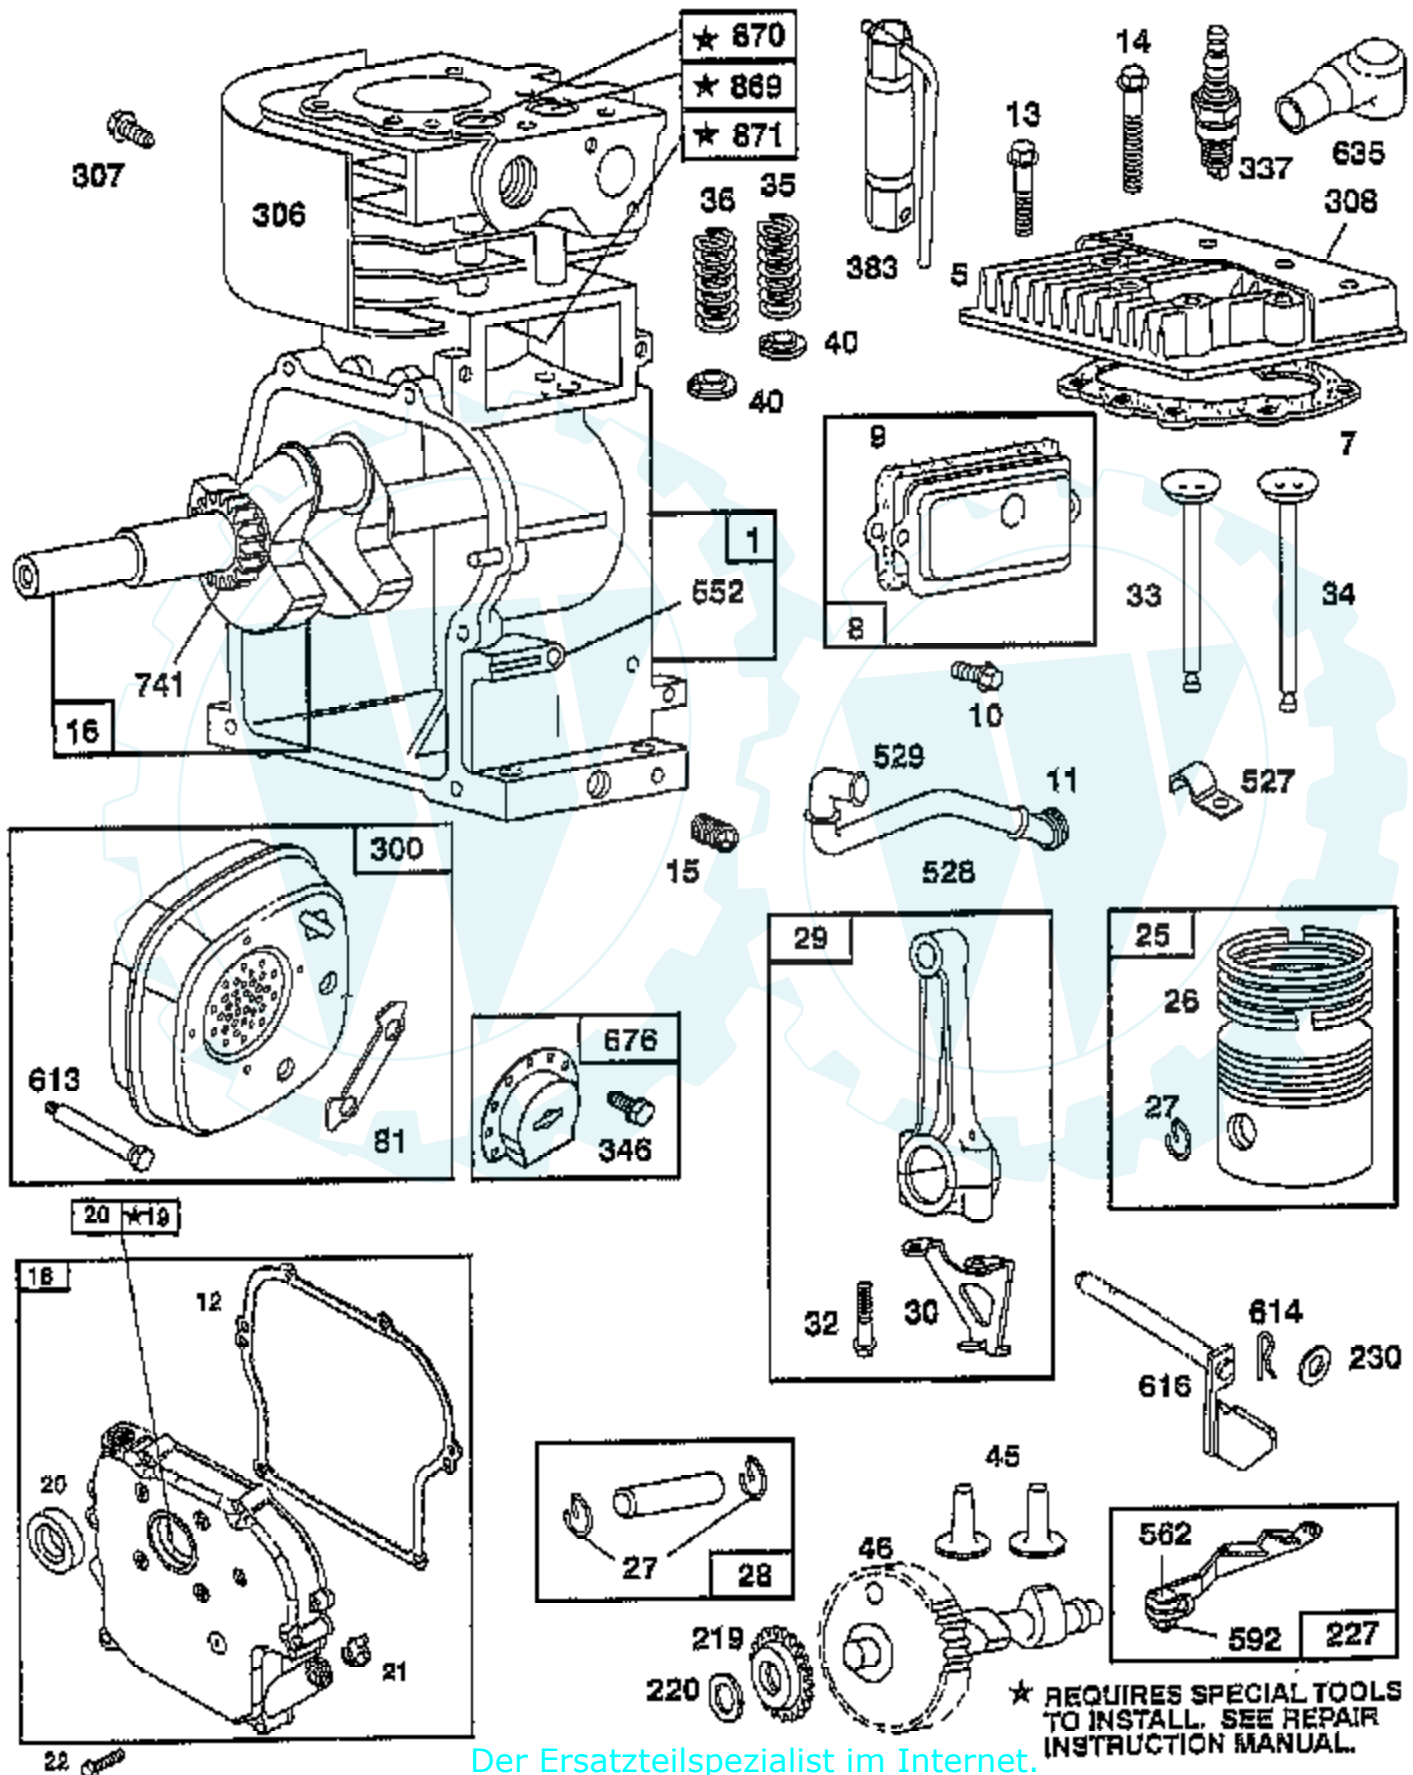

TILLER - - MODEL NUMBER AYP3352A79
ENGINE, BRIGGS & STRATTON - - MODEL NUMBER 137202, TYPE NO. 0116-01

Ref #	Part Number	Qty	Description
1	497144		CYLINDER ASSEMBLY
2	399268		BUSHING, CYLINDER
3	299819		SEAL, OIL
5	214040		HEAD, CYLINDER
7	272157		GASKET, CYLINDER HEAD
8	495774		BREATHER ASSEMBLY
9	27549		GASKET, VALVE COVER
10	94621		SCREW, STEMS
11	66578		GROMMET, BREATHER TUBE
12	270080		GASKET CRANKCASE STANDARD .015"
12A	270125		GASKET, CRANKCASE .005" THICK
12B	270126		GASKET, CRANKCASE .009" THICK
13	94221		SCREW, CYLINDER HEAD 2-3/32"
14	94679		SCREW, CYLINDER HEAD 2-15/32"
15	94916		PLUG, PIPE, HEX SOCKET
16	492088		CRANKSHAFT
16A	94388		TIMING GEAR KEY
18	494044		COVER ASSEMBLY, CRANKCASE
19	495660		BUSHING, CRANKCASE COVER
20	294606		SEAL, OIL
21	66768		PLUG, OIL FILLER
22	94980		SCREW, COVER MOUNTING
23	297229		FLYWHEEL, MAGNETO
24	222698		KEY, FLYWHEEL
25	298904		PISTON ASSEMBLY, STANDARD
25A	298905		PISTON ASSEMBLY .010" OVERSIZE
25B	298906		PISTON ASSEMBLY .020" OVERSIZE
25C	298907		PISTON ASSEMBLY .030" OVERSIZE
26	298982		RING SET, PISTON, STANDARD
26A	299742		RING SET, PISTON, CHROME, STANDARD
26B	298983		RING SET, PISTON .010" OVERSIZE
26C	298984		RING SET, PISTON .020" OVERSIZE
26D	298985		RING SET, PISTON .030" OVERSIZE
27	26026		LOCK, PISTON PIN
28	298909		PIN ASSY, PISTON, STD
28A	298908		PIN ASSEMBLY, PISTON .005" OVERSIZE
29	299430		ROD ASSEMBLY, CONNECTING
29A	390459		ROD ASSEMBLY, CONNECTING
30	221890		DIPPER, CONNECTING ROD
32	94745		SCREW, CONNECTING ROD
33	211119		VALVE, EXHAUST
34	261044		VALVE, INTAKE
35	260552		SPRING, INTAKE VALVE
36	26478		SPRING, EXHAUST VALVE
37	222443		GUARD, FLYWHEEL
40	93312		RETAINER, VALVE SPRING
45	260642		TAPPET, VALVE
46	212733		GEAR, CAM
51	273113		GASKET, CARBURETOR MOUNTING
55	497442		HOUSING, REWIND STARTER
56	498144		PULLEY, REWIND STARTER
57	263074		SPRING, REWIND STARTER
58	280399		ROPE, REWIND STARTER (CUT TO 88-5/8)
59	396892		INSERT, HANDLE
60	393152		HANDLE, REWIND STARTER
65	94686		SCREW, HOUSING MOUNTING
69	280973		WASHER
69A	224322		WASHER