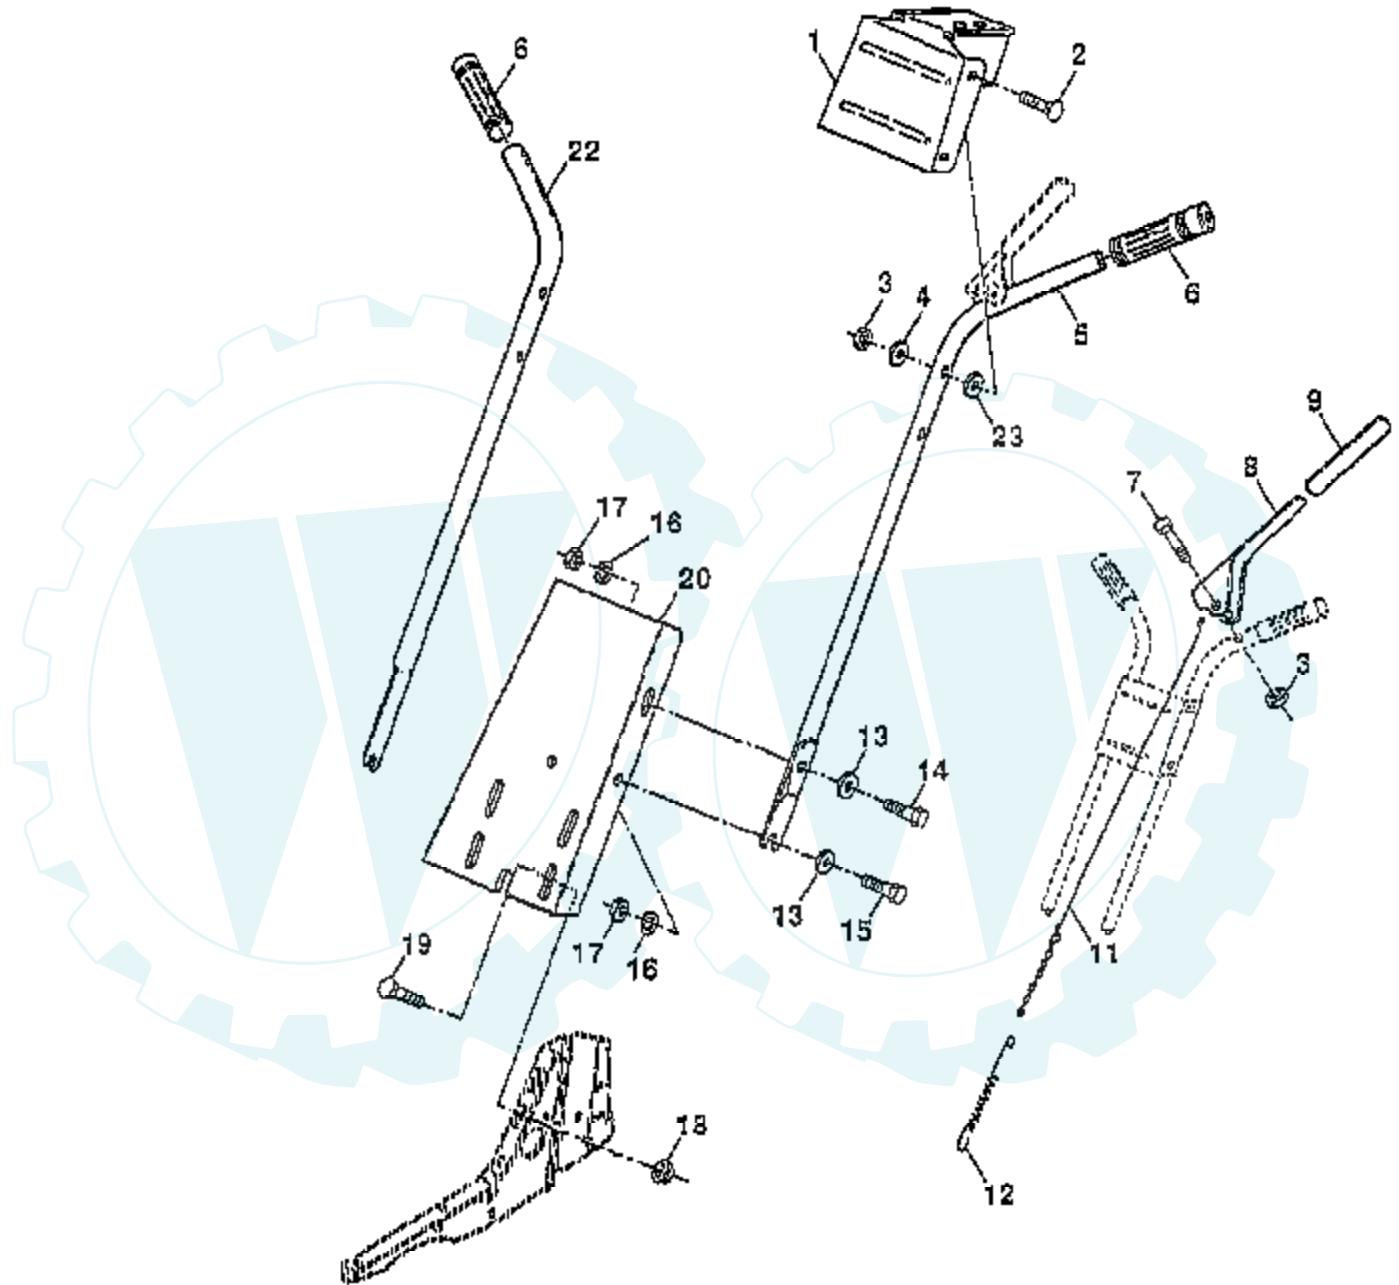

TILLER - - MODEL NUMBER AYP3352A79

HANDLE ASSEMBLY

NOTE: All component dimensions are given in U.S. inches.
1 inch = 25.4 mm

Ref #	Part Number	Qty	Description
1	137176X505		HANDLE BRKT
2	72140512		BOLT
3	73680500		SUB= 73690500
4	19111116		WASHER
5	151473		HANDLE LH
6	9266R		SUB= 624A78
7	74760524		BOLT.HEX.5/16-1.5
8	3069J		SUB= 164937
9	8206H		GRIP T
11	3067J		SUB= 100382K
12	3070J		SPRING EXT TI
13	19121414		WASHER
14	74760516		SUB= 77394
15	74760512		BOLT
16	10040500		LOCKWASHER
17	73220500		NUT.HEX.5/16-18
18	98000129		NUT
19	72140506		BOLT
20	9209R505		PANEL. HANDLE
22	151474		HANDLE RH
23	19131312		WASHER