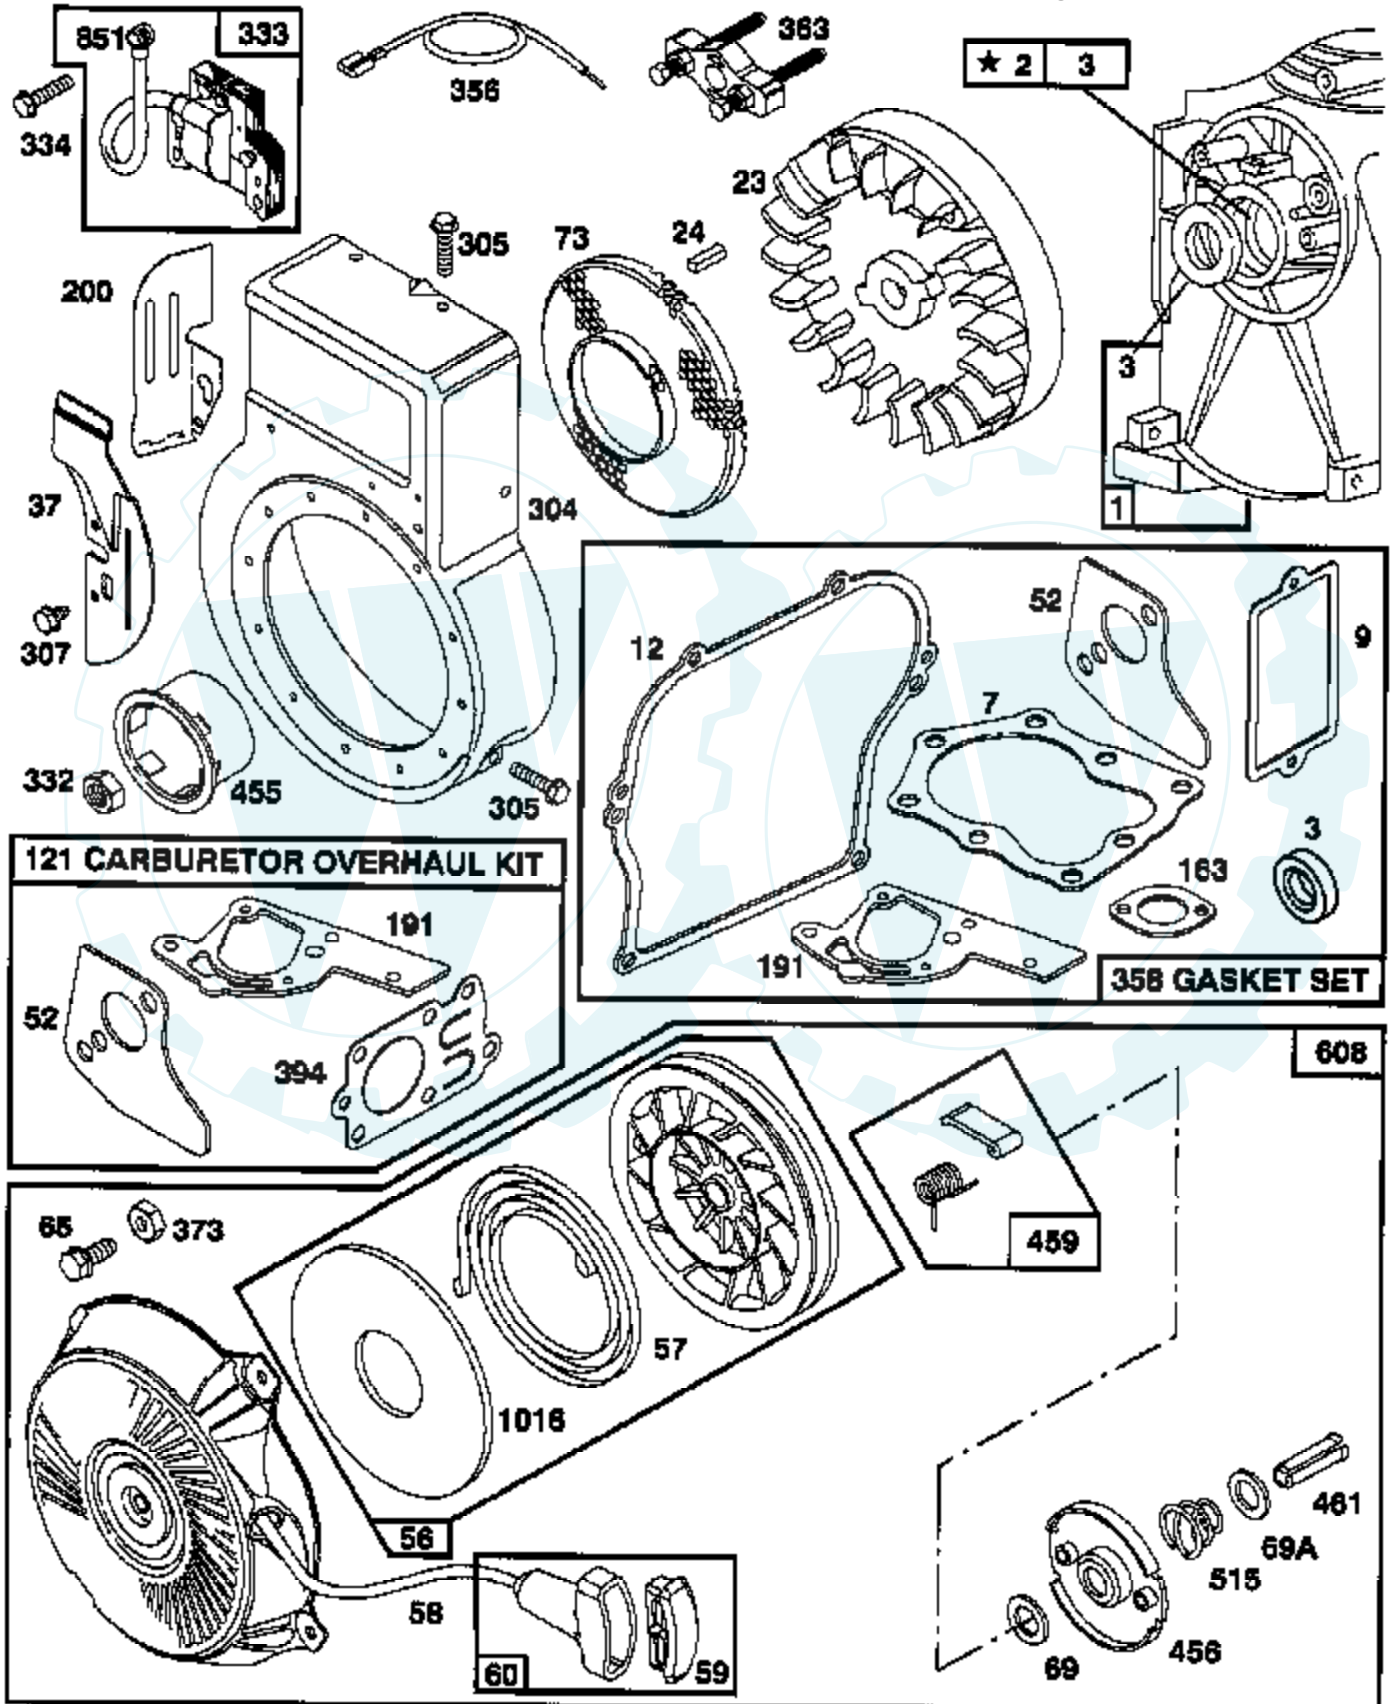

TILLER - - MODEL NUMBER AYP3352A59
ENGINE, BRIGGS & STRATTON - - MODEL NUMBER 135202, TYPE NO. 0119-01

Ref #	Part Number	Qty	Description
1	395990		CYLINDER ASSEMBLY
2	297565		BUSHING, CYLINDER
3	299819		SEAL, OIL
5	214040		HEAD, CYLINDER
7	272157		GASKET, CYLINDER HEAD
8	495774		BREATHER ASSEMBLY
9	27549		GASKET, VALVE COVER
10	94621		SCREW, STEMS
11	66578		GROMMET, BREATHER TUBE
12	270080		GASKET CRANKCASE STANDARD .015"
	270125		GASKET, CRANKCASE .005" THICK
	270126		GASKET, CRANKCASE .009" THICK
13	94221		SCREW, CYLINDER HEAD 2-3/32"
14	94679		SCREW, CYLINDER HEAD 2-15/32"
15	93448		PLUG, PIPE, HEX SOCKET
	94387		PLUG OIL DRAIN
16	492088		CRANKSHAFT
	230978		CRANKSHAFT GEAR PIN
18	297602		COVER ASSEMBLY, CRANKCASE
19	495660		BUSHING, CRANKCASE COVER
20	294606		SEAL, OIL
21	66768		PLUG, OIL FILLER
22	94682		SCREW
23	297229		FLYWHEEL, MAGNETO
24	222698		KEY, FLYWHEEL
25	298904		PISTON ASSEMBLY, STANDARD
	298905		PISTON ASSEMBLY .010" OVERSIZE
	298906		PISTON ASSEMBLY .020" OVERSIZE
	298907		PISTON ASSEMBLY .030" OVERSIZE
26	298982		RING SET, PISTON, STANDARD
	299742		RING SET, PISTON, CHROME, STANDARD
	298983		RING SET, PISTON .010" OVERSIZE
	298984		RING SET, PISTON .020" OVERSIZE
	298985		RING SET, PISTON .030" OVERSIZE
27	26026		LOCK, PISTON PIN
28	298909		PIN ASSY, PISTON, STD
	298908		PIN ASSEMBLY, PISTON .005" OVERSIZE
29	299430		ROD ASSEMBLY, CONNECTING
	390459		ROD ASSEMBLY, CONNECTING
30	221890		DIPPER, CONNECTING ROD
32	94745		SCREW, CONNECTING ROD
33	211119		VALVE, EXHAUST
34	261044		VALVE, INTAKE
35	260552		SPRING, INTAKE VALVE
36	26478		SPRING, EXHAUST VALVE
37	222443		GUARD, FLYWHEEL
40	93312		RETAINER, VALVE SPRING
45	260642		TAPPET, VALVE
46	212733		GEAR, CAM
52	271936		GASKET, INTAKE ELBOW MOUNTING
55	494846		HOUSING, REWIND STARTER
56	493824		PULLEY, REWIND STARTER
57	262594		SPRING, REWIND STARTER
58	280406		ROPE, REWIND STARTER
59	396892		INSERT, HANDLE
60	393152		HANDLE, REWIND STARTER
65	94686		SCREW, HOUSING MOUNTING
69	280973		WASHER