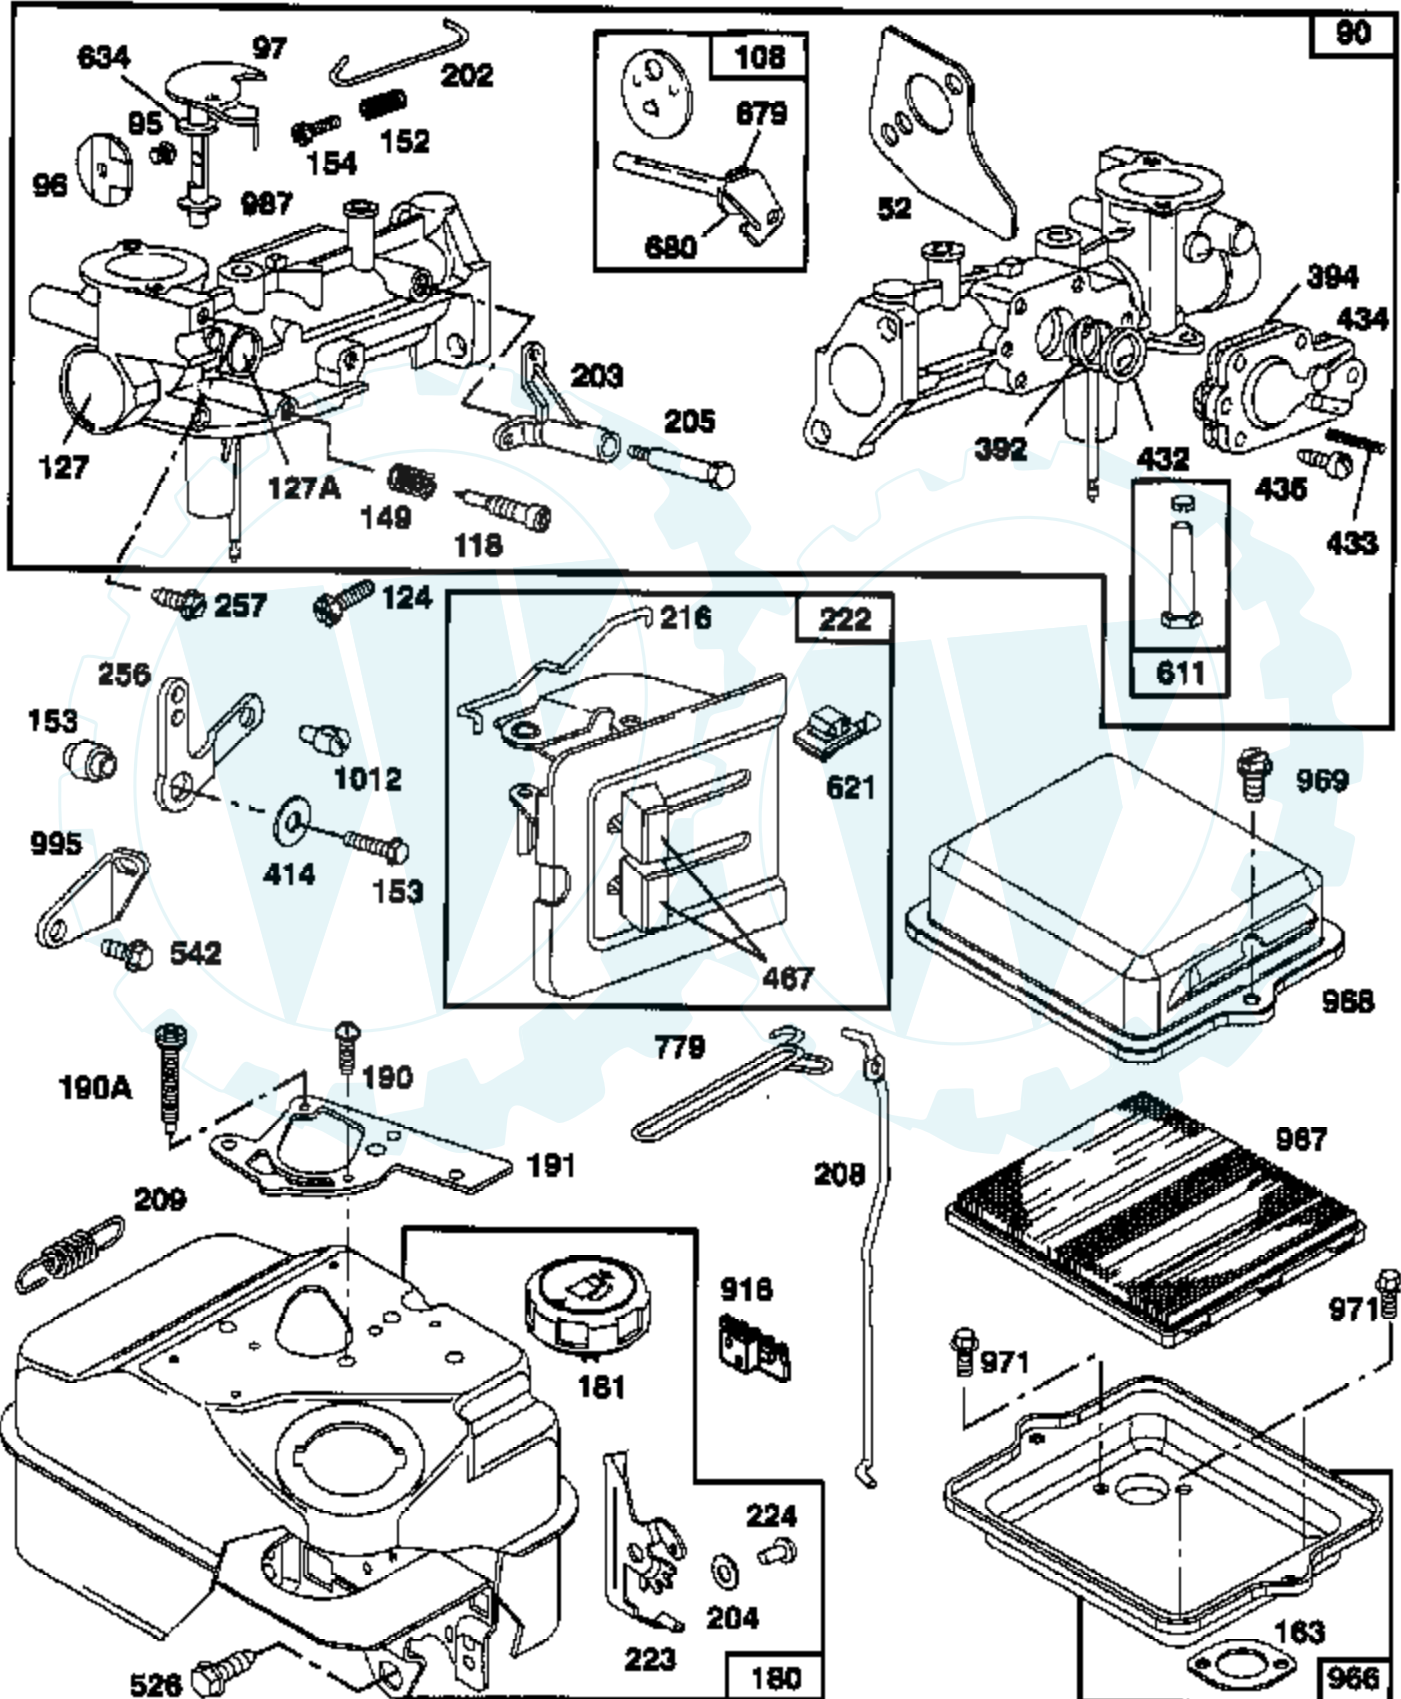

TILLER - - MODEL NUMBER AYP3352A59
ENGINE, BRIGGS & STRATTON - - MODEL NUMBER 135202, TYPE NO. 0119-01

Ref #	Part Number	Qty	Description
1	395990		CYLINDER ASSEMBLY
2	297565		BUSHING, CYLINDER
3	299819		SEAL, OIL
5	214040		HEAD, CYLINDER
7	272157		GASKET, CYLINDER HEAD
8	495774		BREATHER ASSEMBLY
9	27549		GASKET, VALVE COVER
10	94621		SCREW, STEMS
11	66578		GROMMET, BREATHER TUBE
12	270080		GASKET CRANKCASE STANDARD .015"
	270125		GASKET, CRANKCASE .005" THICK
	270126		GASKET, CRANKCASE .009" THICK
13	94221		SCREW, CYLINDER HEAD 2-3/32"
14	94679		SCREW, CYLINDER HEAD 2-15/32"
15	93448		PLUG, PIPE, HEX SOCKET
	94387		PLUG OIL DRAIN
16	492088		CRANKSHAFT
	230978		CRANKSHAFT GEAR PIN
18	297602		COVER ASSEMBLY, CRANKCASE
19	495660		BUSHING, CRANKCASE COVER
20	294606		SEAL, OIL
21	66768		PLUG, OIL FILLER
22	94682		SCREW
23	297229		FLYWHEEL, MAGNETO
24	222698		KEY, FLYWHEEL
25	298904		PISTON ASSEMBLY, STANDARD
	298905		PISTON ASSEMBLY .010" OVERSIZE
	298906		PISTON ASSEMBLY .020" OVERSIZE
	298907		PISTON ASSEMBLY .030" OVERSIZE
26	298982		RING SET, PISTON, STANDARD
	299742		RING SET, PISTON, CHROME, STANDARD
	298983		RING SET, PISTON .010" OVERSIZE
	298984		RING SET, PISTON .020" OVERSIZE
	298985		RING SET, PISTON .030" OVERSIZE
27	26026		LOCK, PISTON PIN
28	298909		PIN ASSY, PISTON, STD
	298908		PIN ASSEMBLY, PISTON .005" OVERSIZE
29	299430		ROD ASSEMBLY, CONNECTING
	390459		ROD ASSEMBLY, CONNECTING
30	221890		DIPPER, CONNECTING ROD
32	94745		SCREW, CONNECTING ROD
33	211119		VALVE, EXHAUST
34	261044		VALVE, INTAKE
35	260552		SPRING, INTAKE VALVE
36	26478		SPRING, EXHAUST VALVE
37	222443		GUARD, FLYWHEEL
40	93312		RETAINER, VALVE SPRING
45	260642		TAPPET, VALVE
46	212733		GEAR, CAM
52	271936		GASKET, INTAKE ELBOW MOUNTING
55	494846		HOUSING, REWIND STARTER
56	493824		PULLEY, REWIND STARTER
57	262594		SPRING, REWIND STARTER
58	280406		ROPE, REWIND STARTER
59	396892		INSERT, HANDLE
60	393152		HANDLE, REWIND STARTER
65	94686		SCREW, HOUSING MOUNTING
69	280973		WASHER