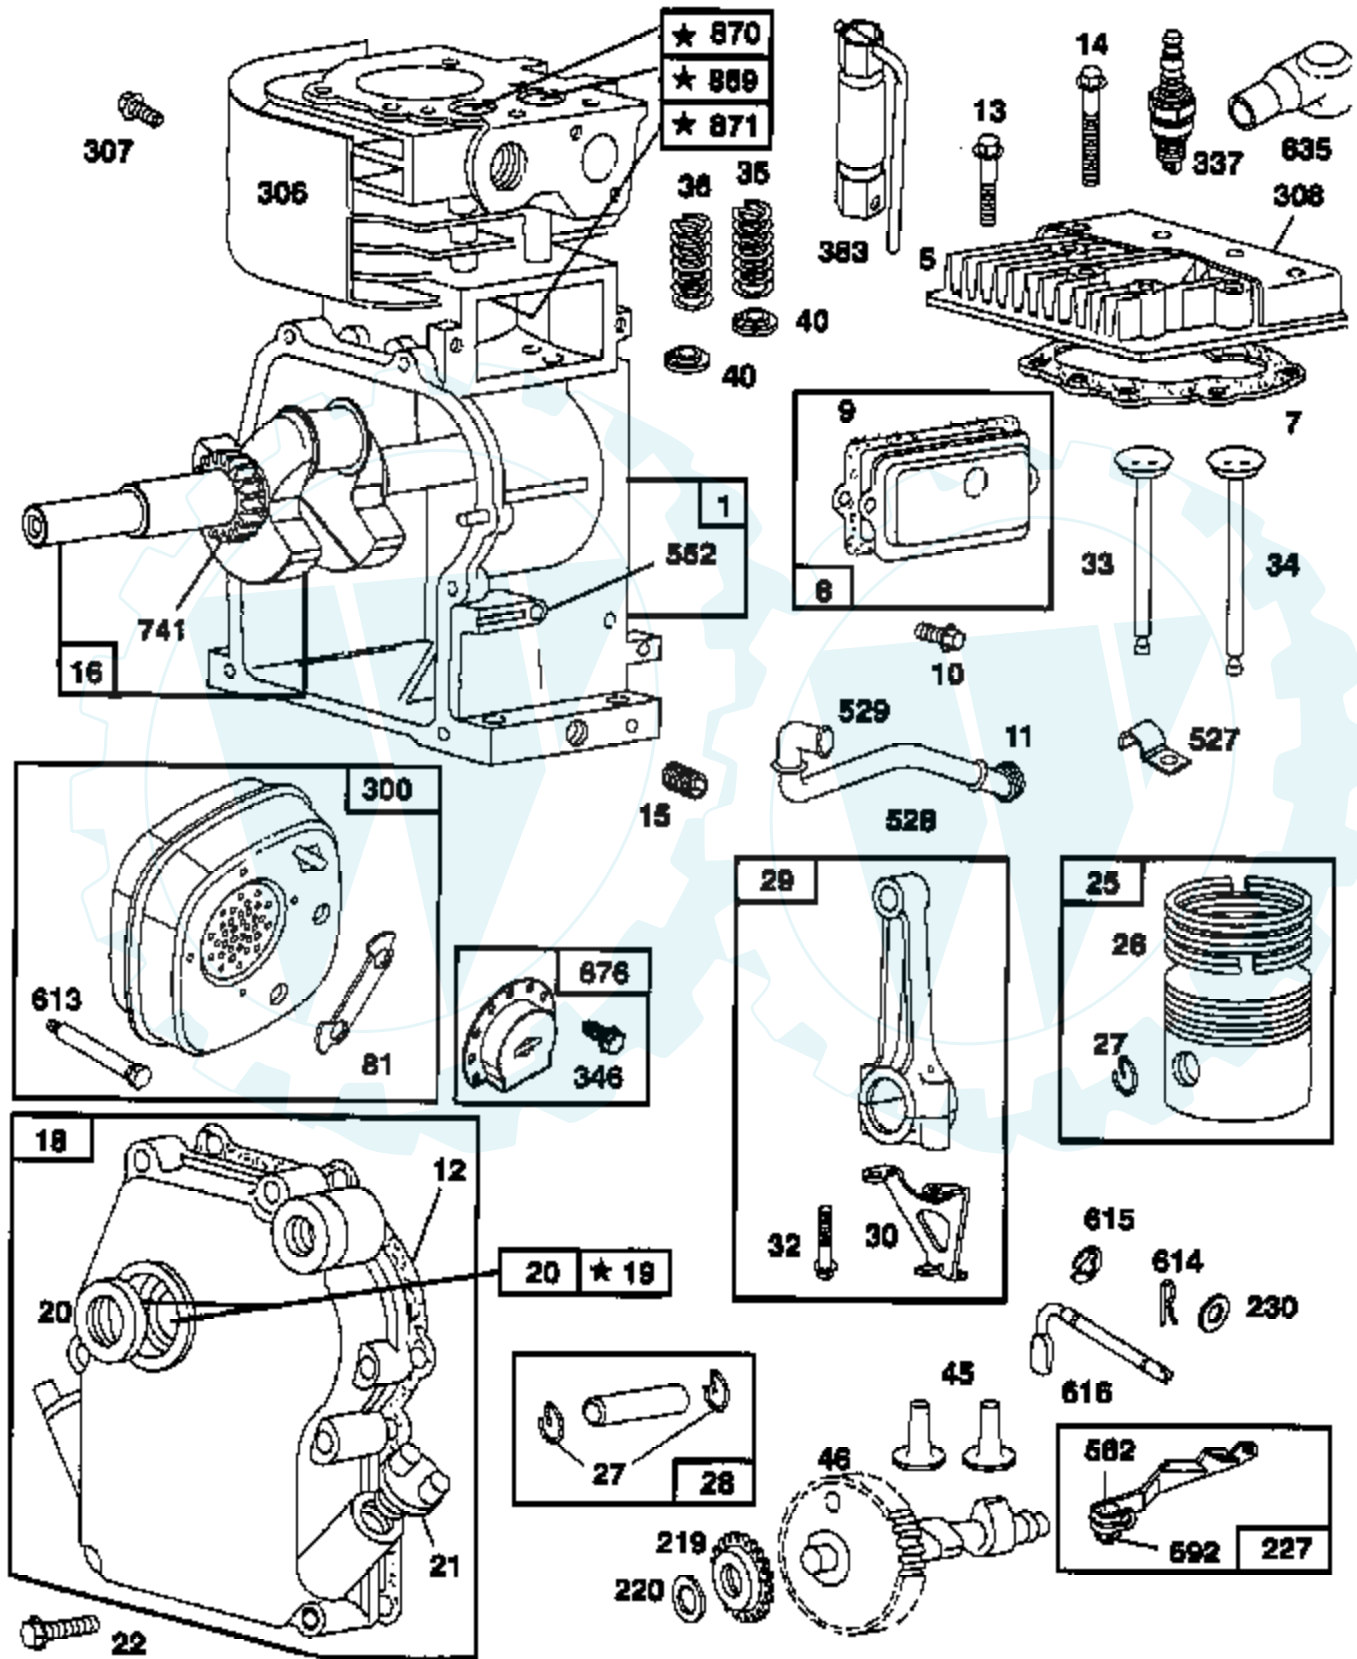

TILLER - - MODEL NUMBER AYP3352A59
ENGINE, BRIGGS & STRATTON - - MODEL NUMBER 135202, TYPE NO. 0119-01

Ref #	Part Number	Qty	Description
1	395990		CYLINDER ASSEMBLY
2	297565		BUSHING, CYLINDER
3	299819		SEAL, OIL
5	214040		HEAD, CYLINDER
7	272157		GASKET, CYLINDER HEAD
8	495774		BREATHER ASSEMBLY
9	27549		GASKET, VALVE COVER
10	94621		SCREW, STEMS
11	66578		GROMMET, BREATHER TUBE
12	270080		GASKET CRANKCASE STANDARD .015"
	270125		GASKET, CRANKCASE .005" THICK
	270126		GASKET, CRANKCASE .009" THICK
13	94221		SCREW, CYLINDER HEAD 2-3/32"
14	94679		SCREW, CYLINDER HEAD 2-15/32"
15	93448		PLUG, PIPE, HEX SOCKET
	94387		PLUG OIL DRAIN
16	492088		CRANKSHAFT
	230978		CRANKSHAFT GEAR PIN
18	297602		COVER ASSEMBLY, CRANKCASE
19	495660		BUSHING, CRANKCASE COVER
20	294606		SEAL, OIL
21	66768		PLUG, OIL FILLER
22	94682		SCREW
23	297229		FLYWHEEL, MAGNETO
24	222698		KEY, FLYWHEEL
25	298904		PISTON ASSEMBLY, STANDARD
	298905		PISTON ASSEMBLY .010" OVERSIZE
	298906		PISTON ASSEMBLY .020" OVERSIZE
	298907		PISTON ASSEMBLY .030" OVERSIZE
26	298982		RING SET, PISTON, STANDARD
	299742		RING SET, PISTON, CHROME, STANDARD
	298983		RING SET, PISTON .010" OVERSIZE
	298984		RING SET, PISTON .020" OVERSIZE
	298985		RING SET, PISTON .030" OVERSIZE
27	26026		LOCK, PISTON PIN
28	298909		PIN ASSY, PISTON, STD
	298908		PIN ASSEMBLY, PISTON .005" OVERSIZE
29	299430		ROD ASSEMBLY, CONNECTING
	390459		ROD ASSEMBLY, CONNECTING
30	221890		DIPPER, CONNECTING ROD
32	94745		SCREW, CONNECTING ROD
33	211119		VALVE, EXHAUST
34	261044		VALVE, INTAKE
35	260552		SPRING, INTAKE VALVE
36	26478		SPRING, EXHAUST VALVE
37	222443		GUARD, FLYWHEEL
40	93312		RETAINER, VALVE SPRING
45	260642		TAPPET, VALVE
46	212733		GEAR, CAM
52	271936		GASKET, INTAKE ELBOW MOUNTING
55	494846		HOUSING, REWIND STARTER
56	493824		PULLEY, REWIND STARTER
57	262594		SPRING, REWIND STARTER
58	280406		ROPE, REWIND STARTER
59	396892		INSERT, HANDLE
60	393152		HANDLE, REWIND STARTER
65	94686		SCREW, HOUSING MOUNTING
69	280973		WASHER