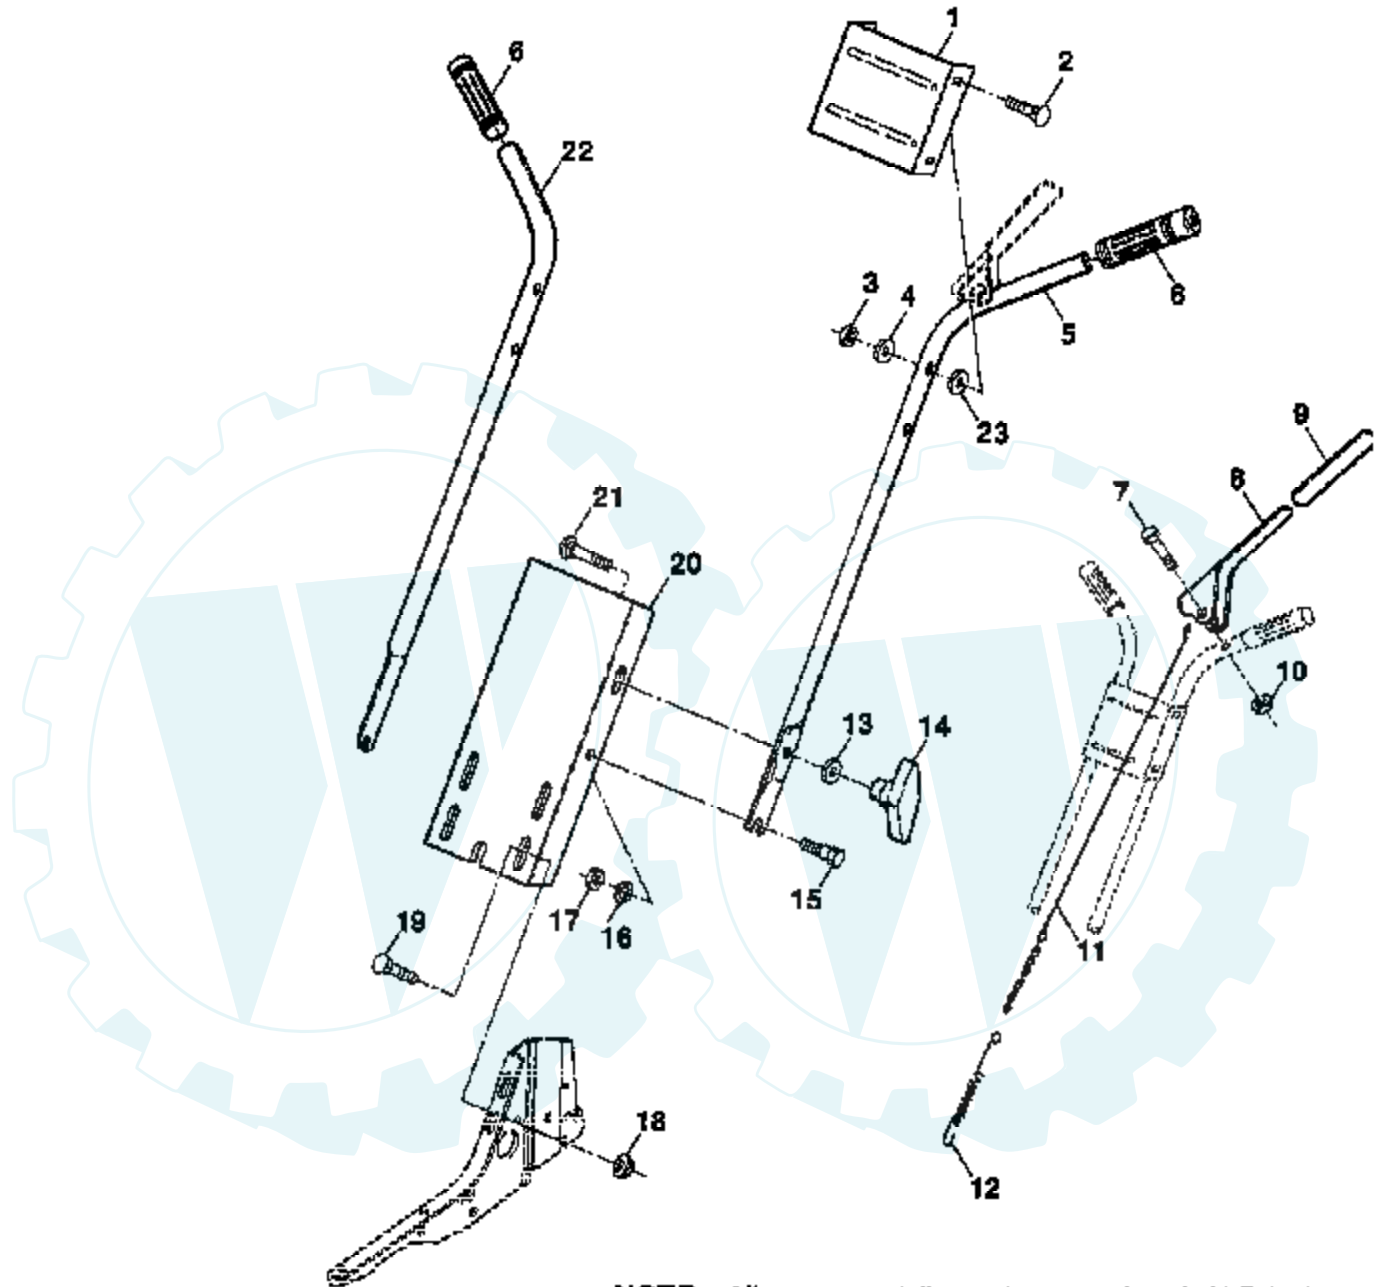

TILLER - - MODEL NUMBER AYP3352A59

HANDLE ASSEMBLY

NOTE: All component dimensions are given in U.S. inches.
1 inch = 25.4 mm

Ref #	Part Number	Qty	Description
1	137176X505		HANDLE BRKT
2	72140512		BOLT
3	73680500		SUB= 73690500
4	19111116		WASHER
5	2621J500		SUB= 154127
6	140536		GRIP NUB DOUBLE
7	74760524		BOLT.HEX.5/16-1.5
8	3069J		SUB= 164937
9	8206H		GRIP T
10	1685H		SUB= 68478
11	3067J		SUB= 100382K
12	3070J		SPRING EXT TI
13	19121414		WASHER
14	136376		KNOB HANDLE
15	471J		BOLT CT
16	10040500		LOCKWASHER
17	73220500		NUT.HEX.5/16-18
18	98000129		NUT
19	72140506		BOLT
20	9209R505		PANEL. HANDLE
21	72110508		BOLT CRT
22	2622J500		SUB= 159764
23	19131312		WASHER