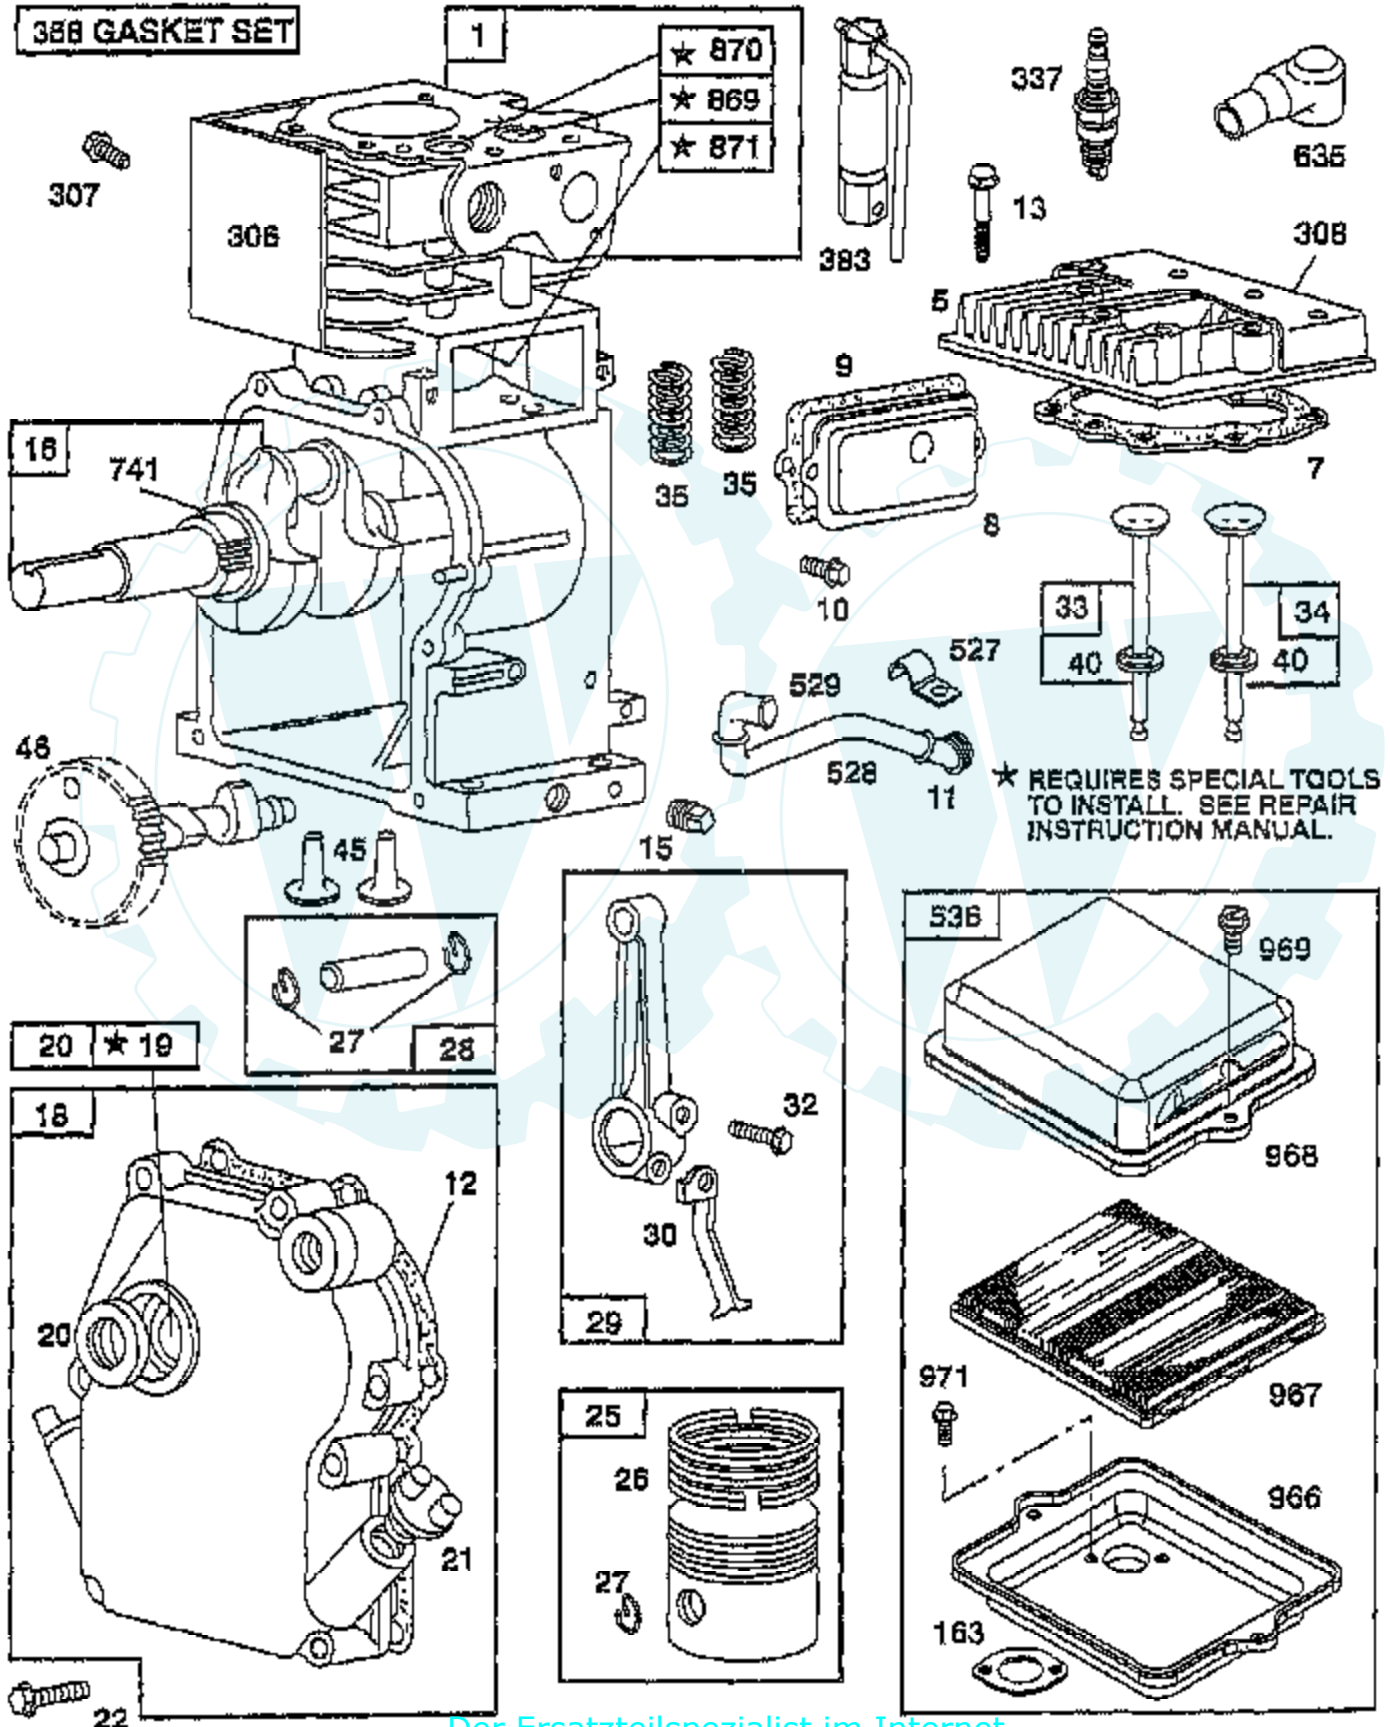

TILLER - - MODEL NUMBER AYP3332A79

ENGINE, BRIGGS & STRATTON - - MODEL NUMBER 91202, TYPE NO. 0126-01

Ref #	Part Number	Qty	Description
1	494549		CYLINDER ASSEMBLY
2	293708		BUSHING, CYLINDER
3	299819		SEAL, OIL
5	213942		HEAD, CYLINDER
7	272536		GASKET, CYLINDER HEAD
8	294178		BREATHER, VALVE CHAMBER
9	27549		GASKET, VALVE COVER
10	93394		SCREW, SEMS, BREATHER, MOUNTING
11	66578		GROMMET, BREATHER TUBE
12	270833		GASKET, CRANKCASE, STANDARD .015"
12A	270895		GASKET, CRANKCASE .005"
12B	270896		GASKET, CRANKCASE .009"
13	93111		SCREW, CYLINDER HEAD
15	94387		PLUG OIL DRAIN
15A	93448		PLUG, PIPE, HEX SOCKET
16	492880		CRANKSHAFT
16A	230978		CRANKSHAFT GEAR PIN
18	394820		BUSHING, CRANKCASE COVER
19	293708		BUSHING, CYLINDER
20	299819		SEAL, OIL
21	66768		PLUG, OIL FILLER
22	94607		SCREW, SEM, MOUNTING
23	296884		KEY, FLYWHEEL
24	222698		KEY, FLYWHEEL
25	298904		PISTON ASSEMBLY, STANDARD
25A	298905		PISTON ASSEMBLY .010" OVERSIZE
25B	298906		PISTON ASSEMBLY .020" OVERSIZE
25C	298907		PISTON ASSEMBLY .030" OVERSIZE
26	298982		RING SET, PISTON, STANDARD
26A	298983		RING SET, PISTON .010" OVERSIZE
26B	298984		RING SET, PISTON .020" OVERSIZE
26C	298985		RING SET, PISTON .030" OVERSIZE
27	26026		LOCK, PISTON PIN
28	298909		PIN ASSY, PISTON, STD
28A	298908		PIN ASSEMBLY, PISTON .005" OVERSIZE
29	294367		ROD ASSEMBLY, CONNECTING
29A	296079		ROD ASSEMBLY, CONNECTING .020" UNDERSIZE
			CRANKPIN
30	220670		DIPPER, CONNECTING ROD
32	94404		SCREW, CONNECTING ROD
33	296676		VALVE, EXHAUST
34	296677		VALVE, INTAKE
35	260552		SPRING, INTAKE VALVE
37	224557		GUARD, FLYWHEEL
40	93312		RETAINER, VALVE SPRING
45	230173		TAPPET, VALVE
46	493747		GEAR, CAM
52	271936		GASKET, INTAKE ELBOW MOUNTING
53	94523		SCREW, EXHAUST
56	280439		PULLEY, STARTER
57	490179		SPRING, REWIND STARTER
58	280406		ROPE, REWIND STARTER
60	393152		HANDLE, REWIND STARTER
66	399671		CLUTCH ASSEMBLY, REWIND STARTER
67	394897		HOUSING, STARTER CLUTCH
68	63770		BALL, CLUTCH
70	298799		SCREW, REWIND STARTER