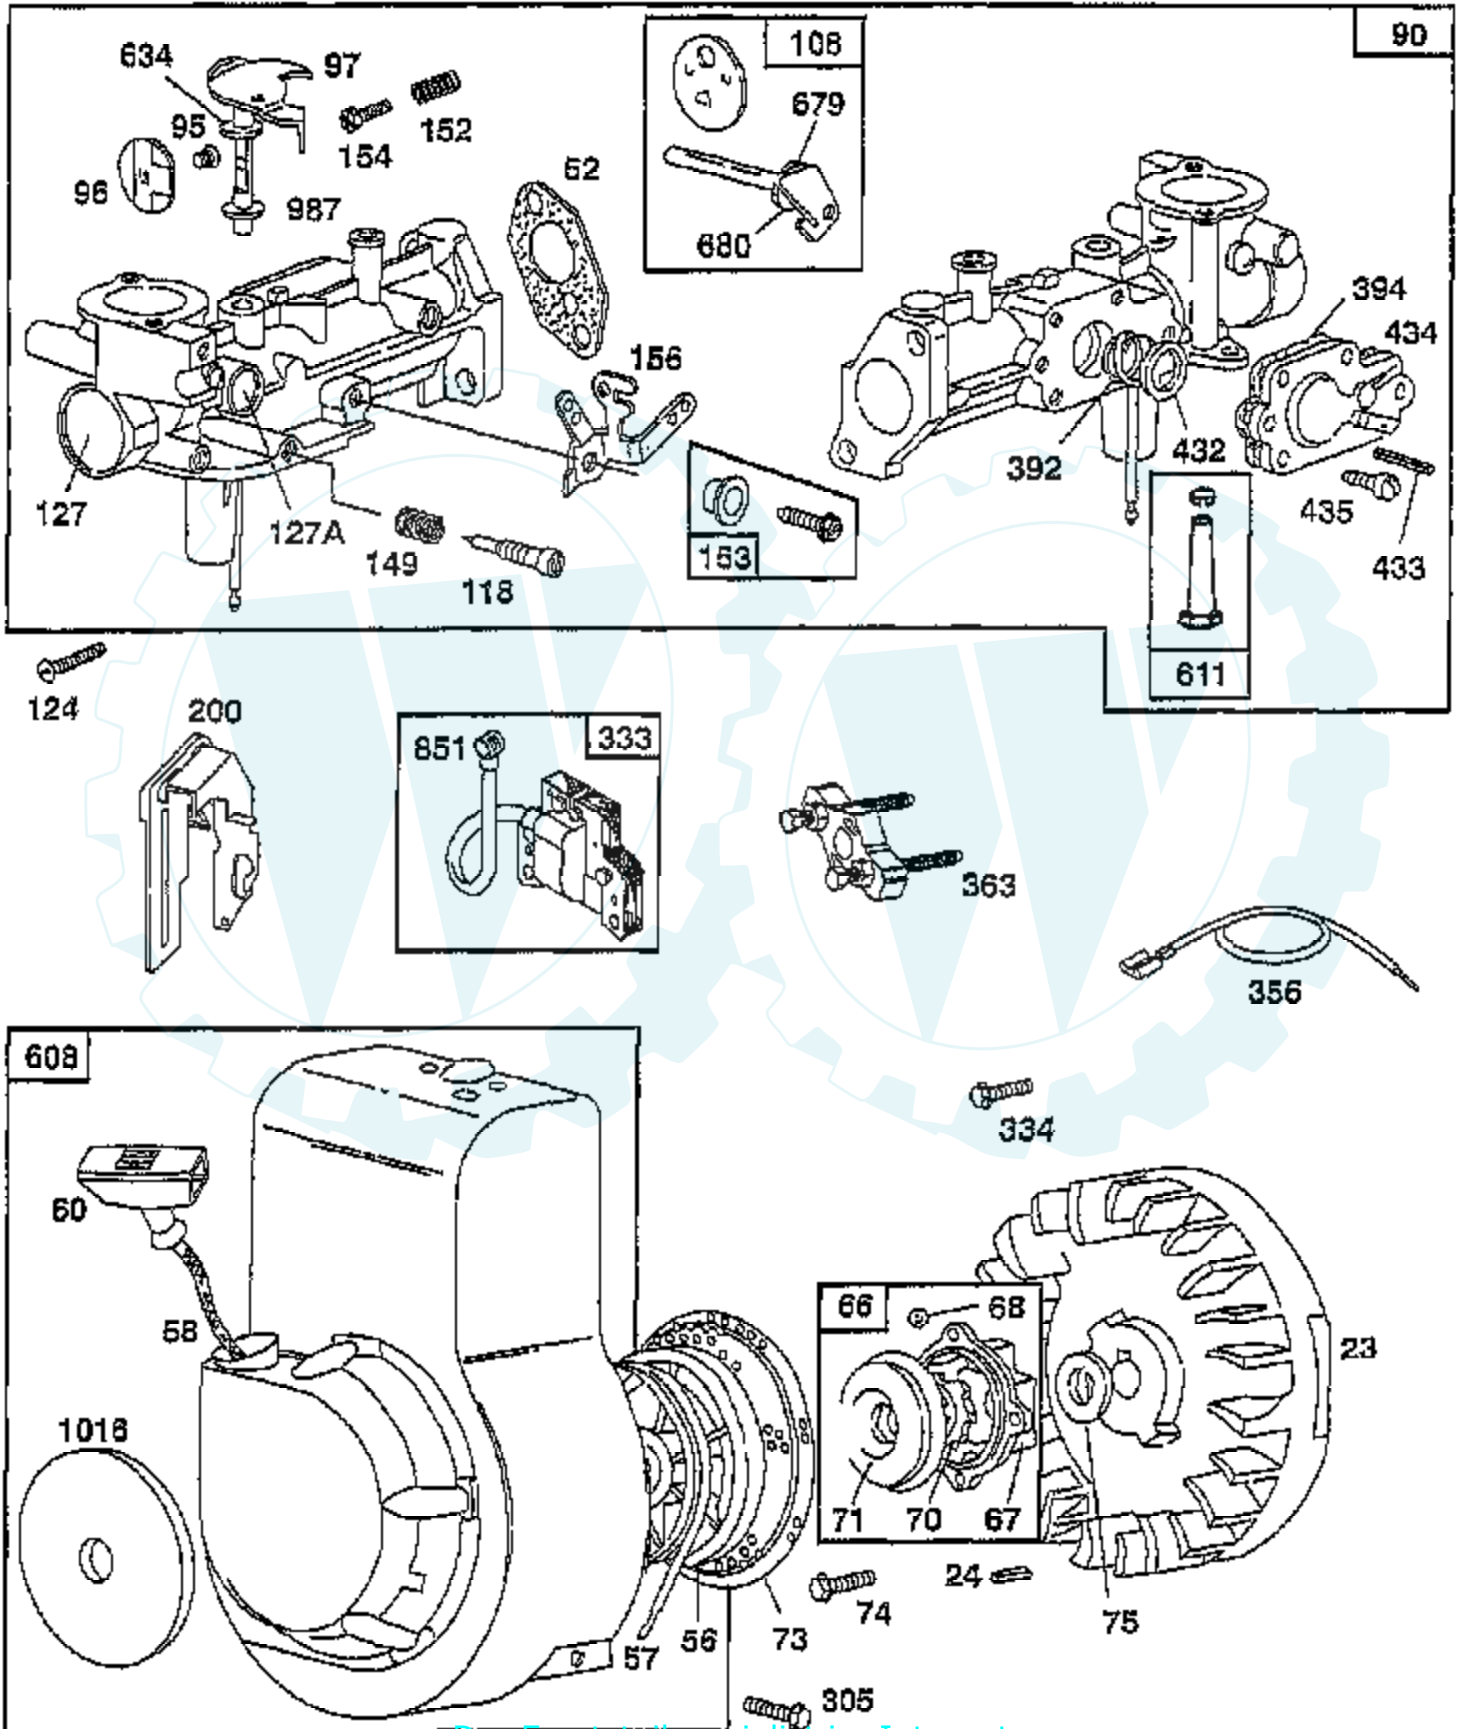

TILLER - - MODEL NUMBER AYP3332A79 ENGINE, BRIGGS & STRATTON - - MODEL NUMBER 91202, TYPE NO. 0126-01

Ref #	Part Number	Qty	Description
1	494549		CYLINDER ASSEMBLY
2	293708		BUSHING, CYLINDER
3	299819		SEAL, OIL
5	213942		HEAD, CYLINDER
7	272536		GASKET, CYLINDER HEAD
8	294178		BREATHER, VALVE CHAMBER
9	27549		GASKET, VALVE COVER
10	93394		SCREW, SEMS, BREATHER, MOUNTING
11	66578		GROMMET, BREATHER TUBE
12	270833		GASKET, CRANKCASE, STANDARD .015"
12A	270895		GASKET, CRANKCASE .005"
12B	270896		GASKET, CRANKCASE .009"
13	93111		SCREW, CYLINDER HEAD
15	94387		PLUG OIL DRAIN
15A	93448		PLUG, PIPE, HEX SOCKET
16	492880		CRANKSHAFT
16A	230978		CRANKSHAFT GEAR PIN
18	394820		BUSHING, CRANKCASE COVER
19	293708		BUSHING, CYLINDER
20	299819		SEAL, OIL
21	66768		PLUG, OIL FILLER
22	94607		SCREW, SEM, MOUNTING
23	296884		KEY, FLYWHEEL
24	222698		KEY, FLYWHEEL
25	298904		PISTON ASSEMBLY, STANDARD
25A	298905		PISTON ASSEMBLY .010" OVERSIZE
25B	298906		PISTON ASSEMBLY .020" OVERSIZE
25C	298907		PISTON ASSEMBLY .030" OVERSIZE
26	298982		RING SET, PISTON, STANDARD
26A	298983		RING SET, PISTON .010" OVERSIZE
26B	298984		RING SET, PISTON .020" OVERSIZE
26C	298985		RING SET, PISTON .030" OVERSIZE
27	26026		LOCK, PISTON PIN
28	298909		PIN ASSY, PISTON, STD
28A	298908		PIN ASSEMBLY, PISTON .005" OVERSIZE
29	294367		ROD ASSEMBLY, CONNECTING
29A	296079		ROD ASSEMBLY, CONNECTING .020" UNDERSIZE
			CRANKPIN
30	220670		DIPPER, CONNECTING ROD
32	94404		SCREW, CONNECTING ROD
33	296676		VALVE, EXHAUST
34	296677		VALVE, INTAKE
35	260552		SPRING, INTAKE VALVE
37	224557		GUARD, FLYWHEEL
40	93312		RETAINER, VALVE SPRING
45	230173		TAPPET, VALVE
46	493747		GEAR, CAM
52	271936		GASKET, INTAKE ELBOW MOUNTING
53	94523		SCREW, EXHAUST
56	280439		PULLEY, STARTER
57	490179		SPRING, REWIND STARTER
58	280406		ROPE, REWIND STARTER
60	393152		HANDLE, REWIND STARTER
66	399671		CLUTCH ASSEMBLY, REWIND STARTER
67	394897		HOUSING, STARTER CLUTCH
68	63770		BALL, CLUTCH
70	298799		STARTER, REWIND