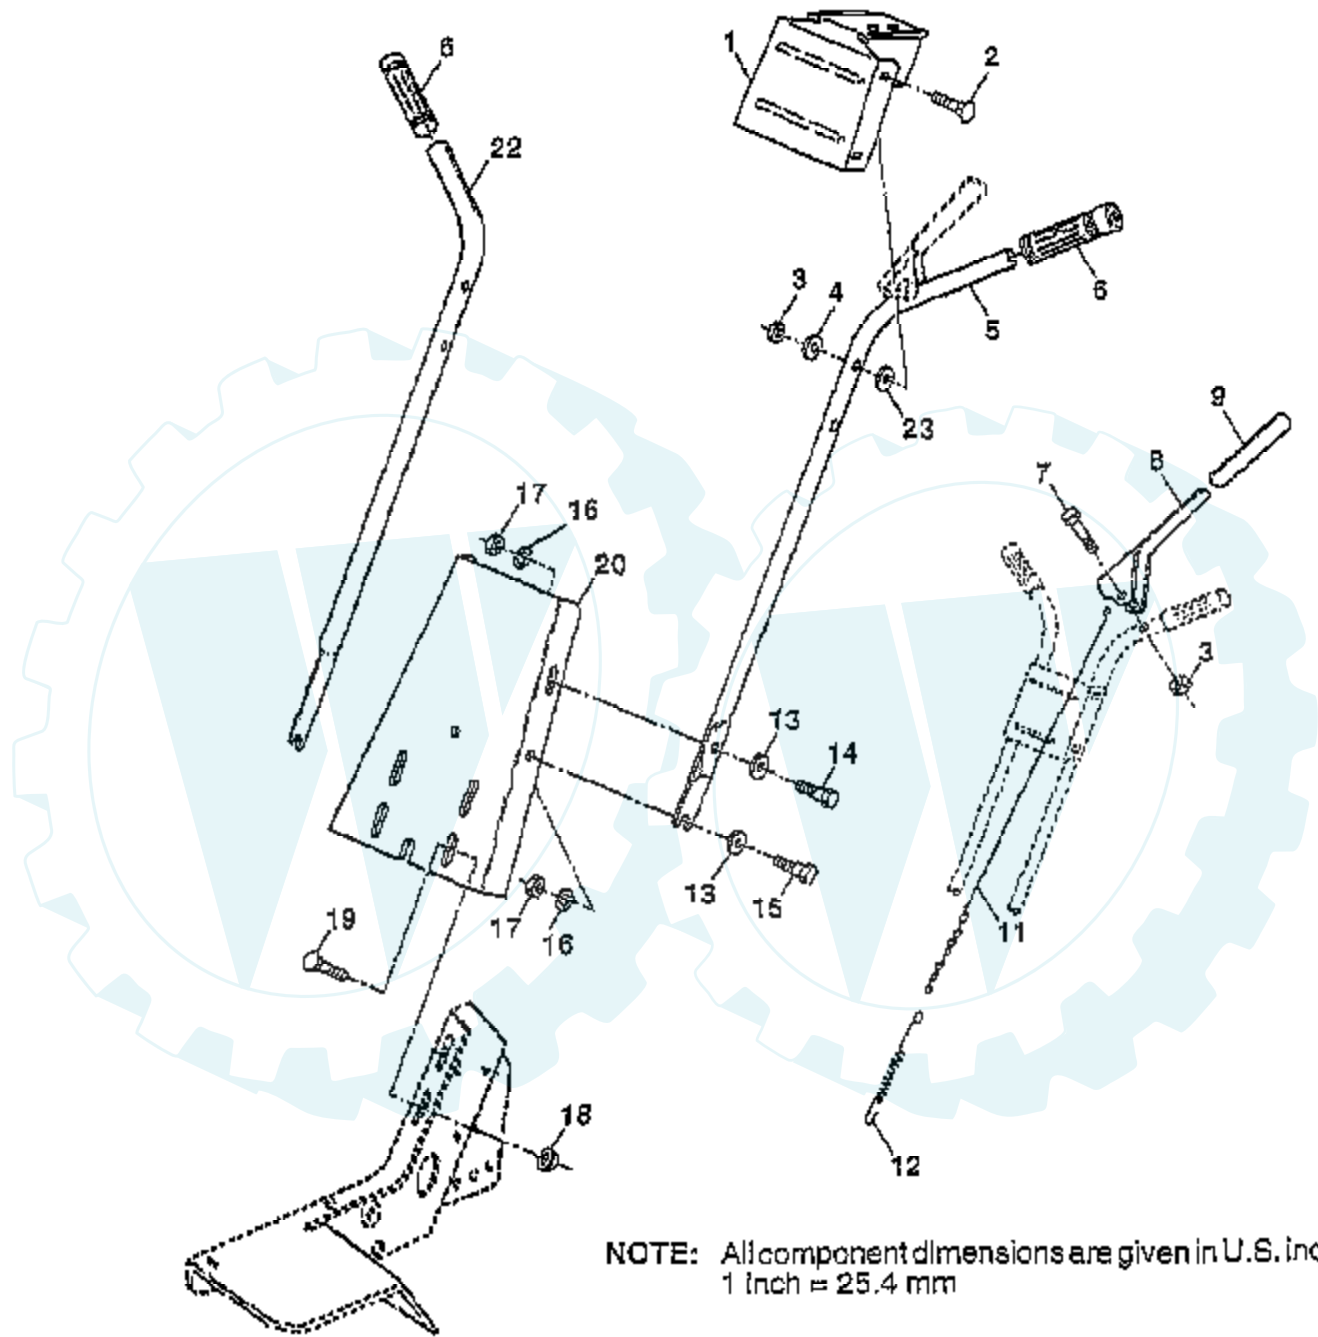

TILLER - - MODEL NUMBER AYP3332A79

HANDLE ASSEMBLY

NOTE: All component dimensions are given in U.S. inches.
1 inch = 25.4 mm

Ref #	Part Number	Qty	Description
1	137176X505		HANDLE BRKT
2	72140512		BOLT
3	73680500		SUB= 73690500
4	19111116		WASHER
5	151473		HANDLE LH
6	9266R		SUB= 624A78
7	74760524		BOLT.HEX.5/16-1.5
8	3069J		SUB= 164937
9	8206H		GRIP T
11	3067J		SUB= 100382K
12	3070J		SPRING EXT TI
13	19121414		WASHER
14	74760516		SUB= 77394
15	74760512		BOLT
16	10040500		LOCKWASHER
17	73220500		NUT.HEX.5/16-18
18	98000129		NUT
19	72140506		BOLT
20	9209R505		PANEL. HANDLE
22	151474		HANDLE RH
23	19131312		WASHER