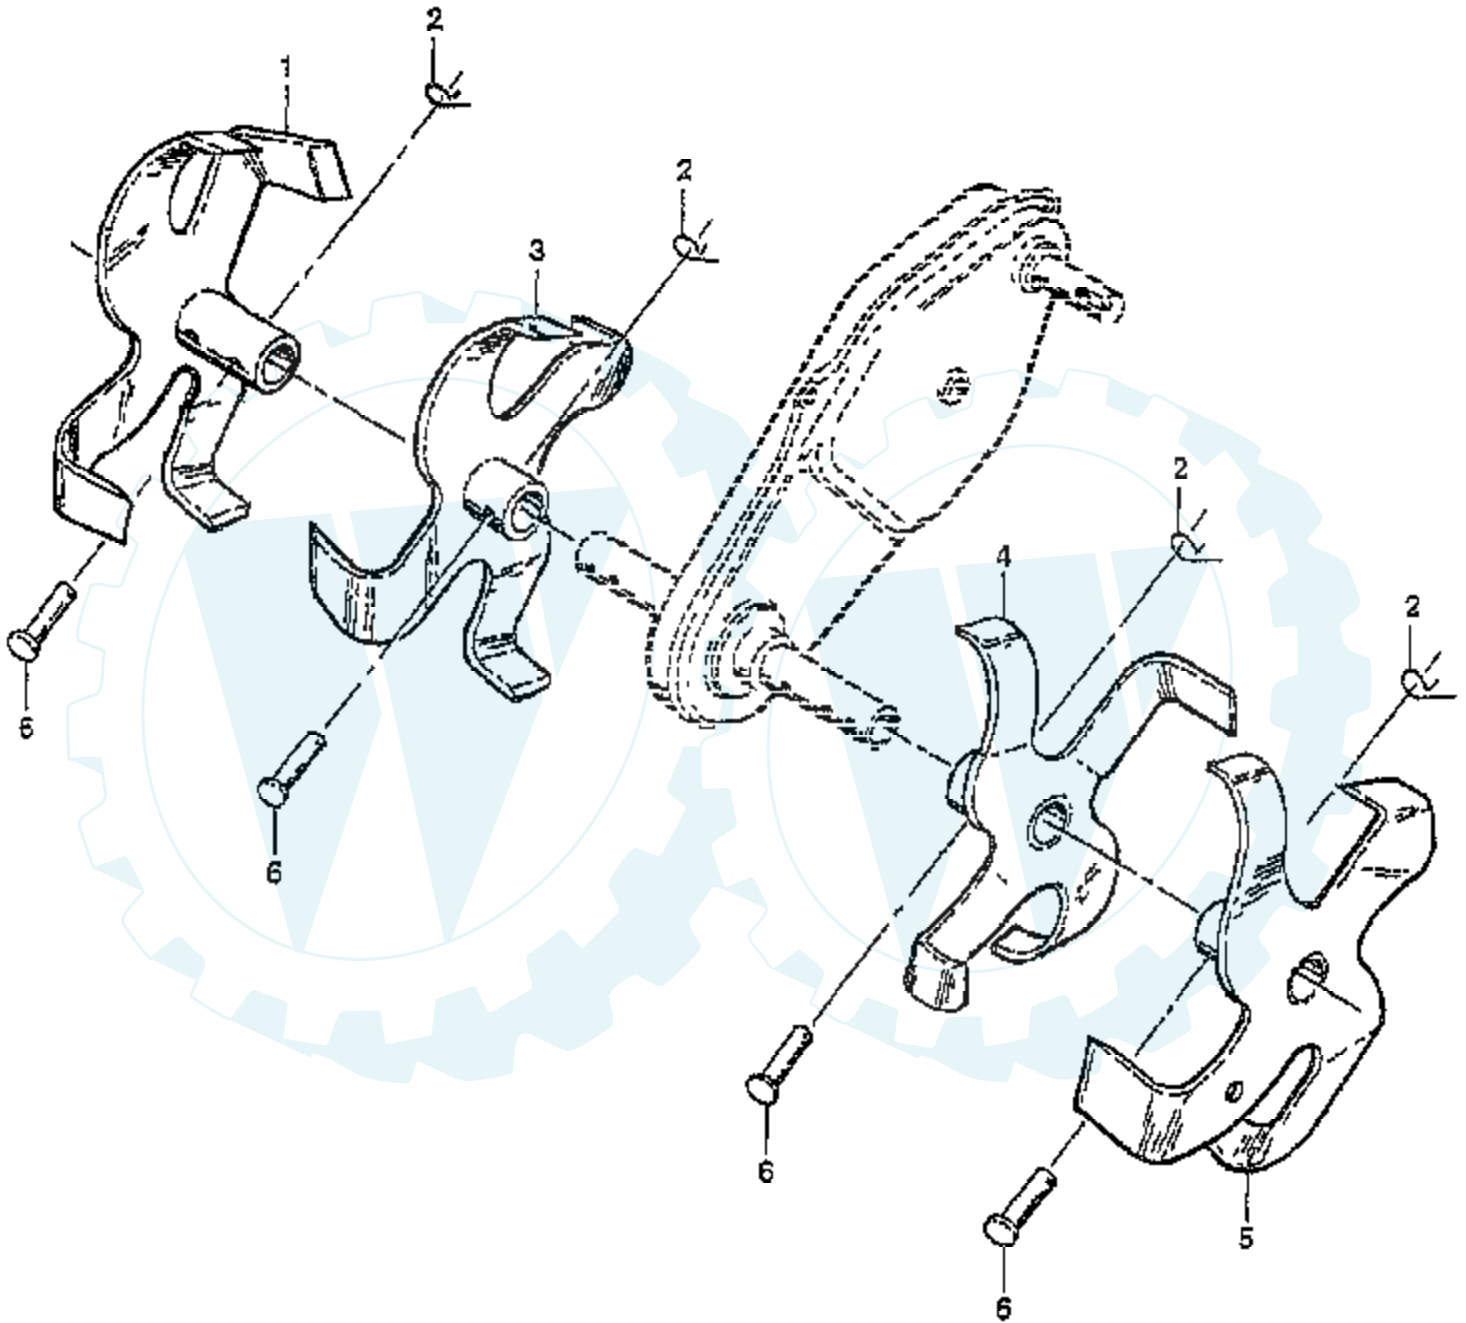

TILLER - - MODEL NUMBER AYP3332A79

TINE ASSEMBLY

Ref #	Part Number	Qty	Description
1	106860X		TINE ASSY RH
2	4921H		SPRING.RETAINER
3	106858X		TINE ASSY RH
4	106857X		TINE INN LH TI
5	106859X		TINE ASS'Y LH
6	9194R		DRILLED RIVET RT