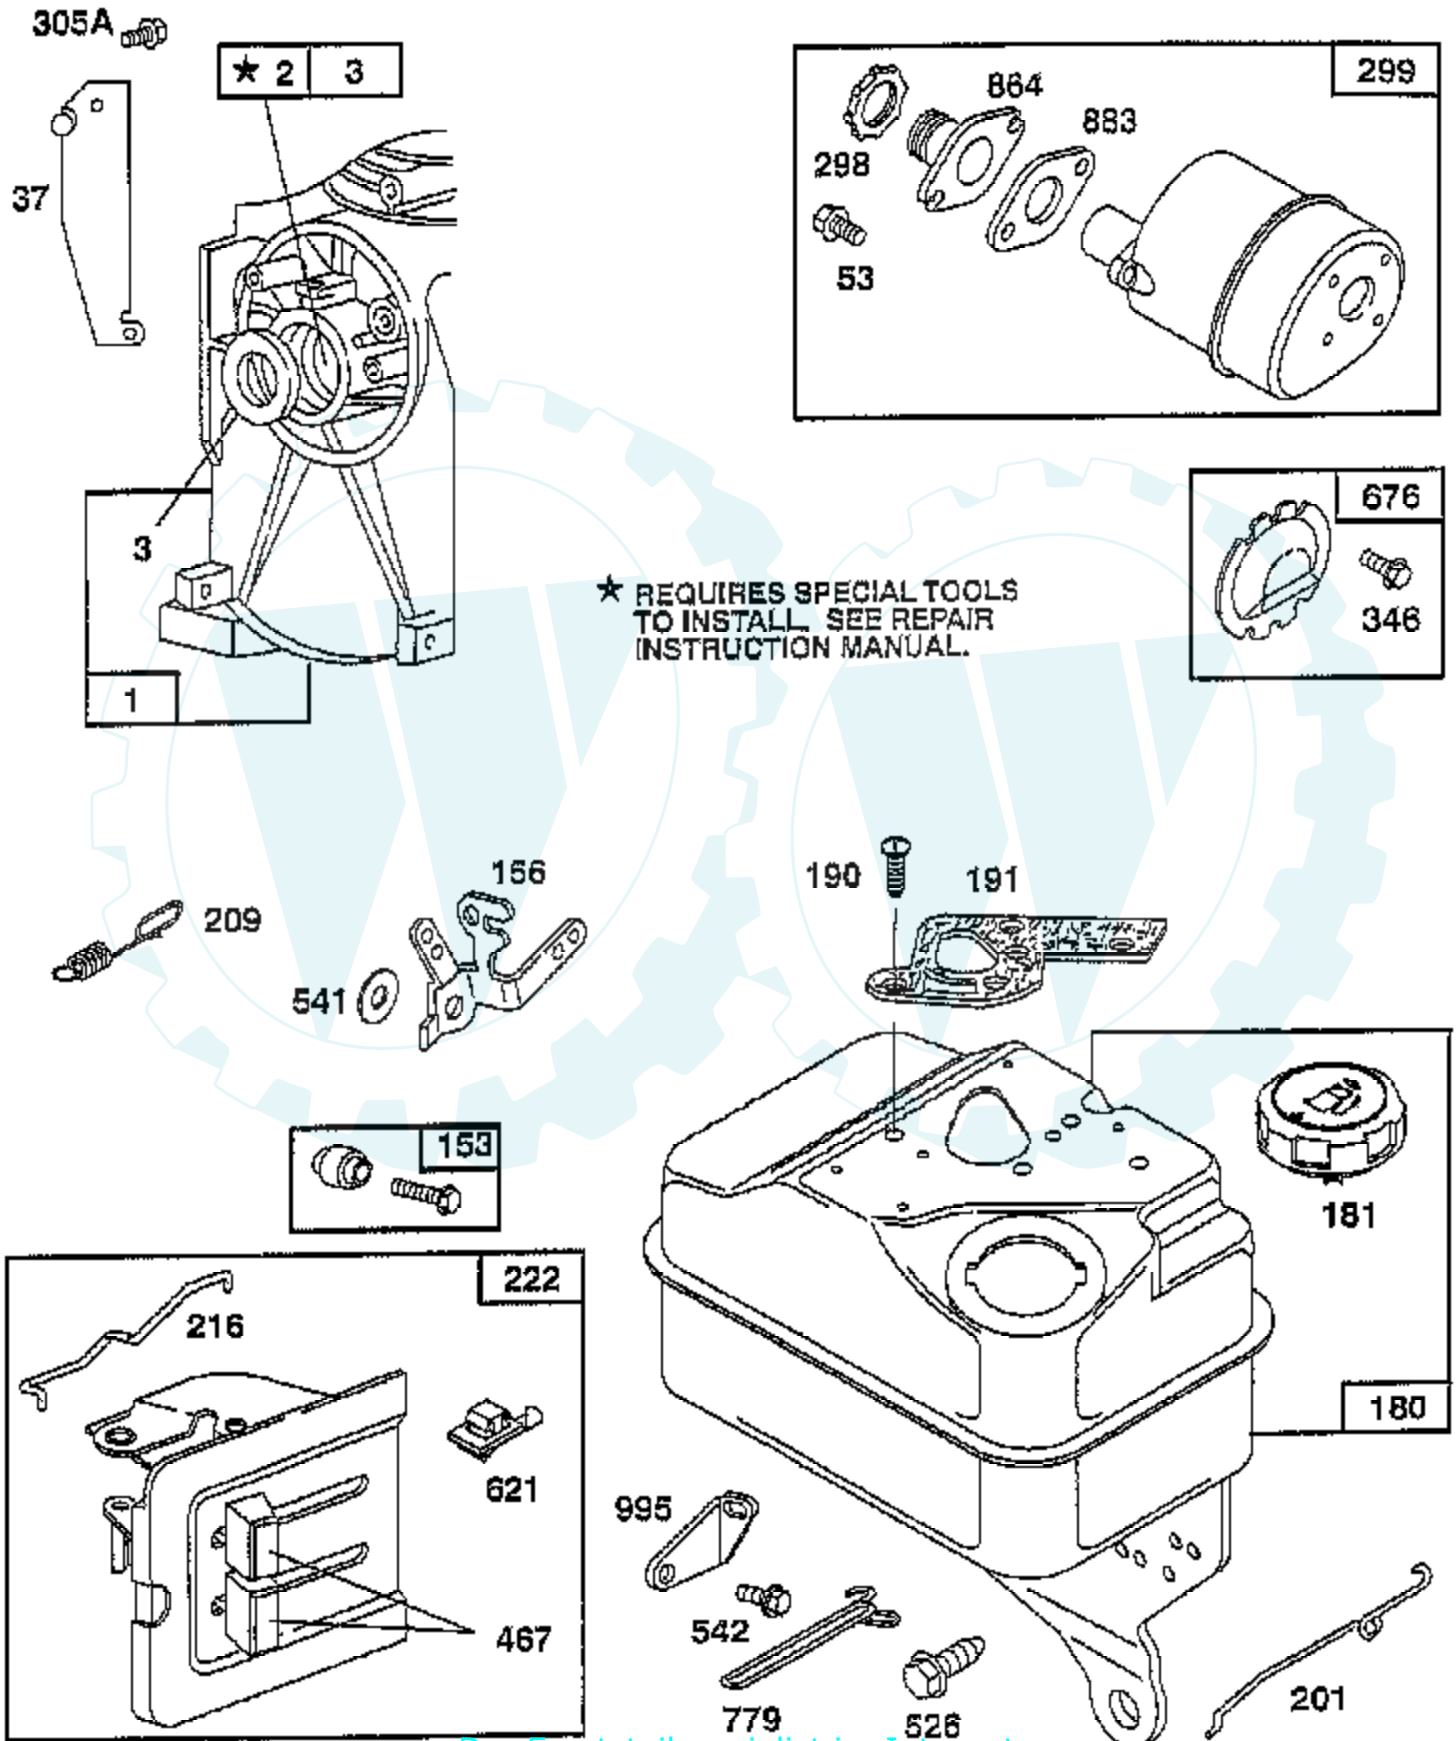

### ENGINE, BRIGGS & STRATTON - - MODEL NUMBER 91202, TYPE NO. 0126-01

Ref #	Part Number	Qty	Description
1	494549		CYLINDER ASSEMBLY
2	293708		BUSHING, CYLINDER
3	299819		SEAL, OIL
5	213942		HEAD, CYLINDER
7	272536		GASKET, CYLINDER HEAD
8	294178		BREATHER, VALVE CHAMBER
9	27549		GASKET, VALVE COVER
10	93394		SCREW, SEMS, BREATHER, MOUNTING
11	66578		GROMMET, BREATHER TUBE
12	270833		GASKET, CRANKCASE, STANDARD .015"
12A	270895		GASKET, CRANKCASE .005"
12B	270896		GASKET, CRANKCASE .009"
13	93111		SCREW, CYLINDER HEAD
15	94387		PLUG OIL DRAIN
15A	93448		PLUG, PIPE, HEX SOCKET
16	492880		CRANKSHAFT
16A	230978		CRANKSHAFT GEAR PIN
18	394820		BUSHING, CRANKCASE COVER
19	293708		BUSHING, CYLINDER
20	299819		SEAL, OIL
21	66768		PLUG, OIL FILLER
22	94607		SCREW, SEM, MOUNTING
23	296884		KEY, FLYWHEEL
24	222698		KEY, FLYWHEEL
25	298904		PISTON ASSEMBLY, STANDARD
25A	298905		PISTON ASSEMBLY .010" OVERSIZE
25B	298906		PISTON ASSEMBLY .020" OVERSIZE
25C	298907		PISTON ASSEMBLY .030" OVERSIZE
26	298982		RING SET, PISTON, STANDARD
26A	298983		RING SET, PISTON .010" OVERSIZE
26B	298984		RING SET, PISTON .020" OVERSIZE
26C	298985		RING SET, PISTON .030" OVERSIZE
27	26026		LOCK, PISTON PIN
28	298909		PIN ASSY, PISTON, STD
28A	298908		PIN ASSEMBLY, PISTON .005" OVERSIZE
29	294367		ROD ASSEMBLY, CONNECTING
29A	296079		ROD ASSEMBLY, CONNECTING .020" UNDERSIZE
			CRANKPIN
30	220670		DIPPER, CONNECTING ROD
32	94404		SCREW, CONNECTING ROD
33	296676		VALVE, EXHAUST
34	296677		VALVE, INTAKE
35	260552		SPRING, INTAKE VALVE
37	224557		GUARD, FLYWHEEL
40	93312		RETAINER, VALVE SPRING
45	230173		TAPPET, VALVE
46	493747		GEAR, CAM
52	271936		GASKET, INTAKE ELBOW MOUNTING
53	94523		SCREW, EXHAUST
56	280439		PULLEY, STARTER
57	490179		SPRING, REWIND STARTER
58	280406		ROPE, REWIND STARTER
60	393152		HANDLE, REWIND STARTER
66	399671		CLUTCH ASSEMBLY, REWIND STARTER
67	394897		HOUSING, STARTER CLUTCH
68	63770		BALL, CLUTCH
70	298799		STARTER, REWIND