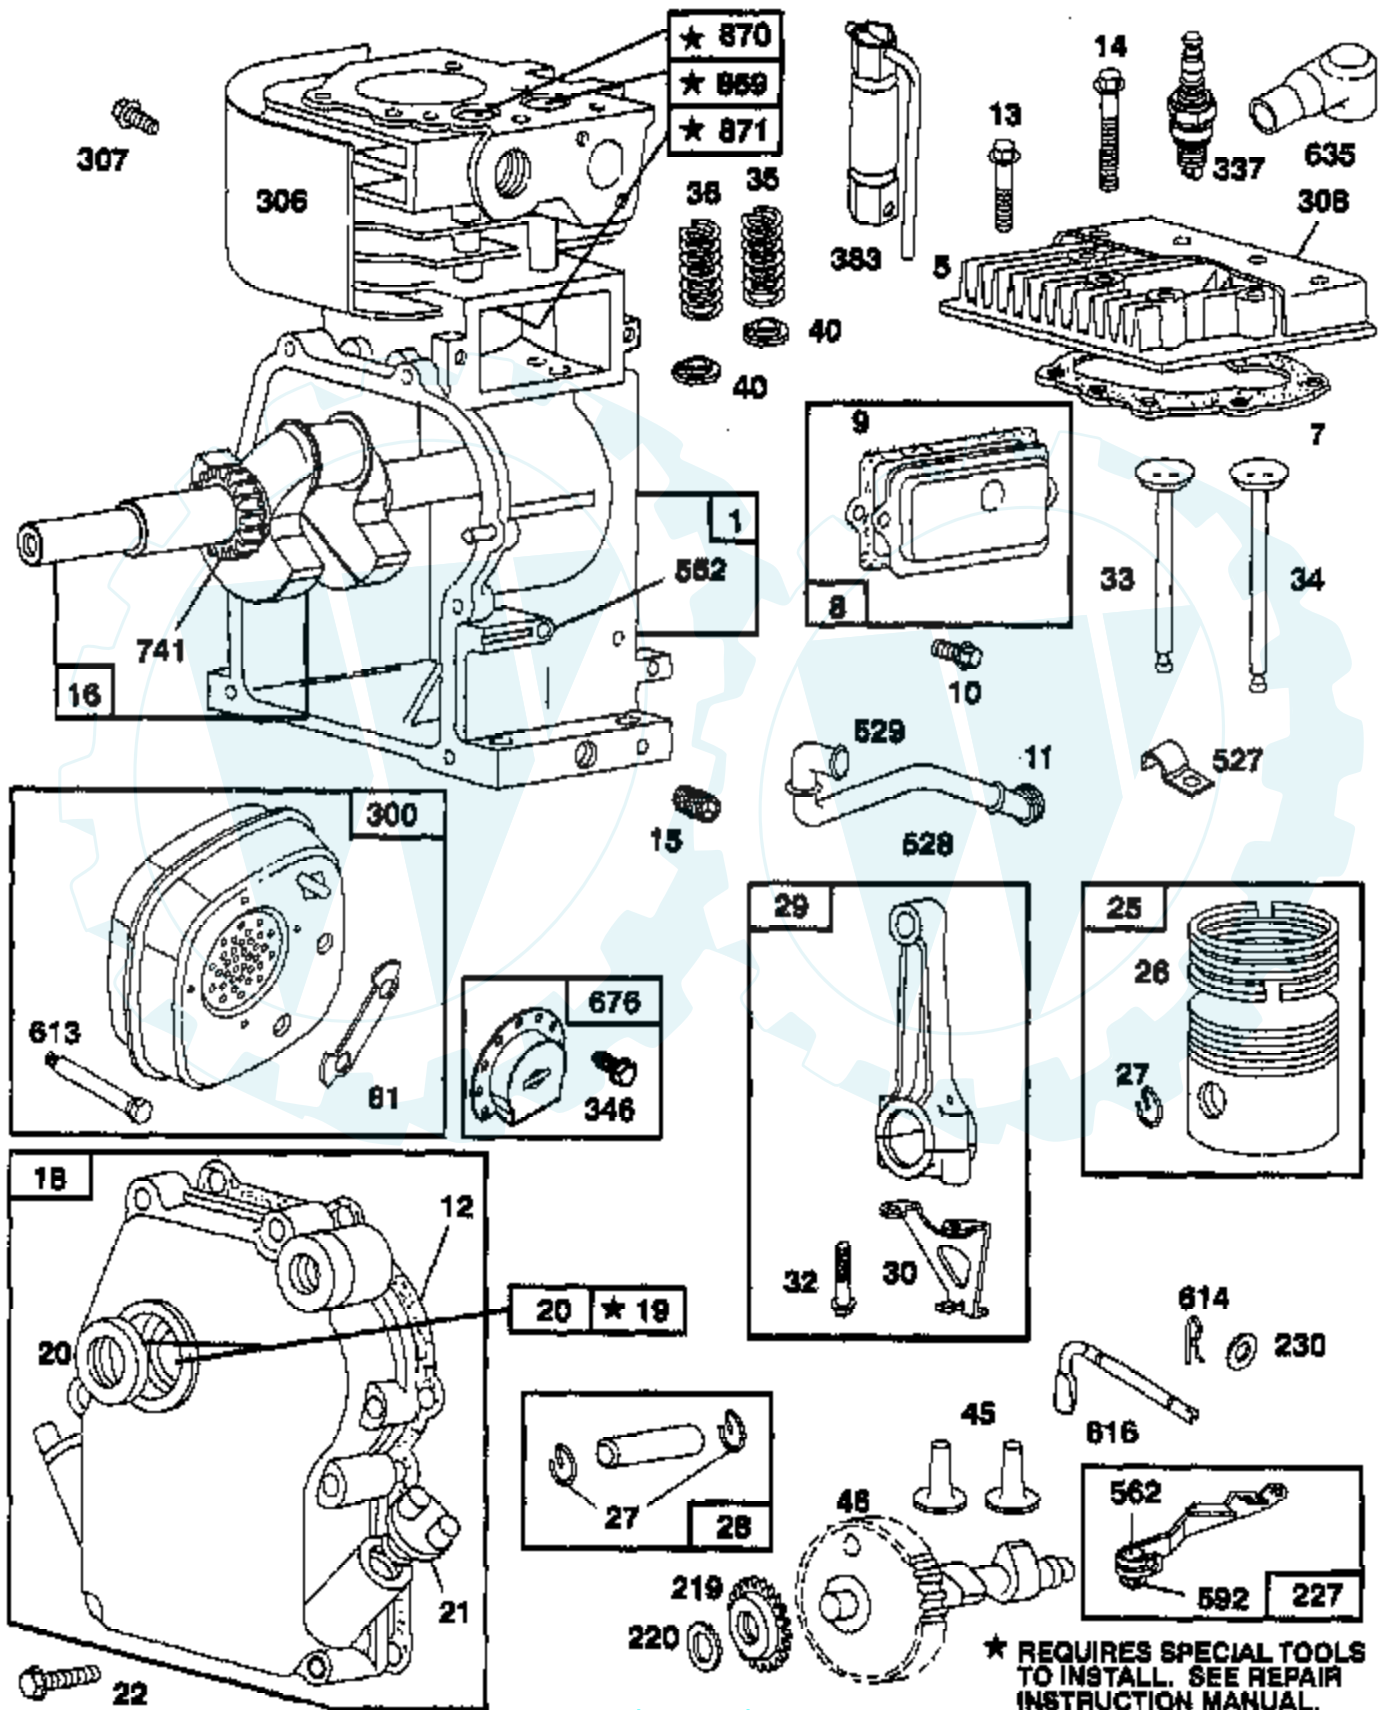

5 HP 17" TILLER - - MODEL NUMBER AYP3209B49 ENGINE, BRIGGS & STRATTON - - MODEL NUMBER 135202, TYPE NO. 0237-01

Ref #	Part Number	Qty	Description
1	395990		CYLINDER ASSEMBLY
2	297565		BUSHING, CYLINDER
3	299819		SEAL, OIL
5	214040		HEAD, CYLINDER
7	272157		GASKET, CYLINDER HEAD
8	495774		BREATHER ASSEMBLY
9	27549		GASKET, VALVE COVER
10	94621		SCREW, STEMS
11	66578		GROMMET, BREATHER TUBE
12	270080		GASKET CRANKCASE STANDARD .015"
	270125		GASKET, CRANKCASE .005" THICK
	270126		GASKET, CRANKCASE .009" THICK
13	94221		SCREW, CYLINDER HEAD 2-3/32"
14	94679		SCREW, CYLINDER HEAD 2-15/32"
15	93448		PLUG, PIPE, HEX SOCKET
	94387		PLUG OIL DRAIN
16	492088		CRANKSHAFT
	230978		CRANKSHAFT GEAR PIN
18	494044		COVER ASSEMBLY, CRANKCASE
19	495660		BUSHING, CRANKCASE COVER
20	294606		SEAL, OIL
21	66768		PLUG, OIL FILLER
22	94682		SCREW
	94666		STUD, CRANKCASE COVER
23	399673		FLYWHEEL, MAGNETO
24	222698		KEY, FLYWHEEL
25	298904		PISTON ASSEMBLY, STANDARD
	298905		PISTON ASSEMBLY .010" OVERSIZE
	298906		PISTON ASSEMBLY .020" OVERSIZE
	298907		PISTON ASSEMBLY .030" OVERSIZE
26	298982		RING SET, PISTON, STANDARD
	299742		RING SET, PISTON, CHROME, STANDARD
	298983		RING SET, PISTON .010" OVERSIZE
	298984		RING SET, PISTON .020" OVERSIZE
	298985		RING SET, PISTON .030" OVERSIZE
27	26026		LOCK, PISTON PIN
28	298909		PIN ASSY, PISTON, STD
	298908		PIN ASSEMBLY, PISTON .005" OVERSIZE
29	299430		ROD ASSEMBLY, CONNECTING
	390459		ROD ASSEMBLY, CONNECTING
30	221890		DIPPER, CONNECTING ROD
32	94745		SCREW, CONNECTING ROD
33	211119		VALVE, EXHAUST
34	261044		VALVE, INTAKE
35	260552		SPRING, INTAKE VALVE
36	26478		SPRING, EXHAUST VALVE
37	222443		GUARD, FLYWHEEL
40	93312		RETAINER, VALVE SPRING
45	260642		TAPPET, VALVE
46	212733		GEAR, CAM
52	272585		GASKET, CARBURETOR MOUNTING (2)
55	494846		HOUSING, REWIND STARTER
56	493824		PULLEY, REWIND STARTER
57	262594		SPRING, REWIND STARTER
58	280406		ROPE, REWIND STARTER
59	396892		INSERT, HANDLE
60	393152		HANDLE, REWIND STARTER
65	94686		SCREW, HOUSING MOUNTING