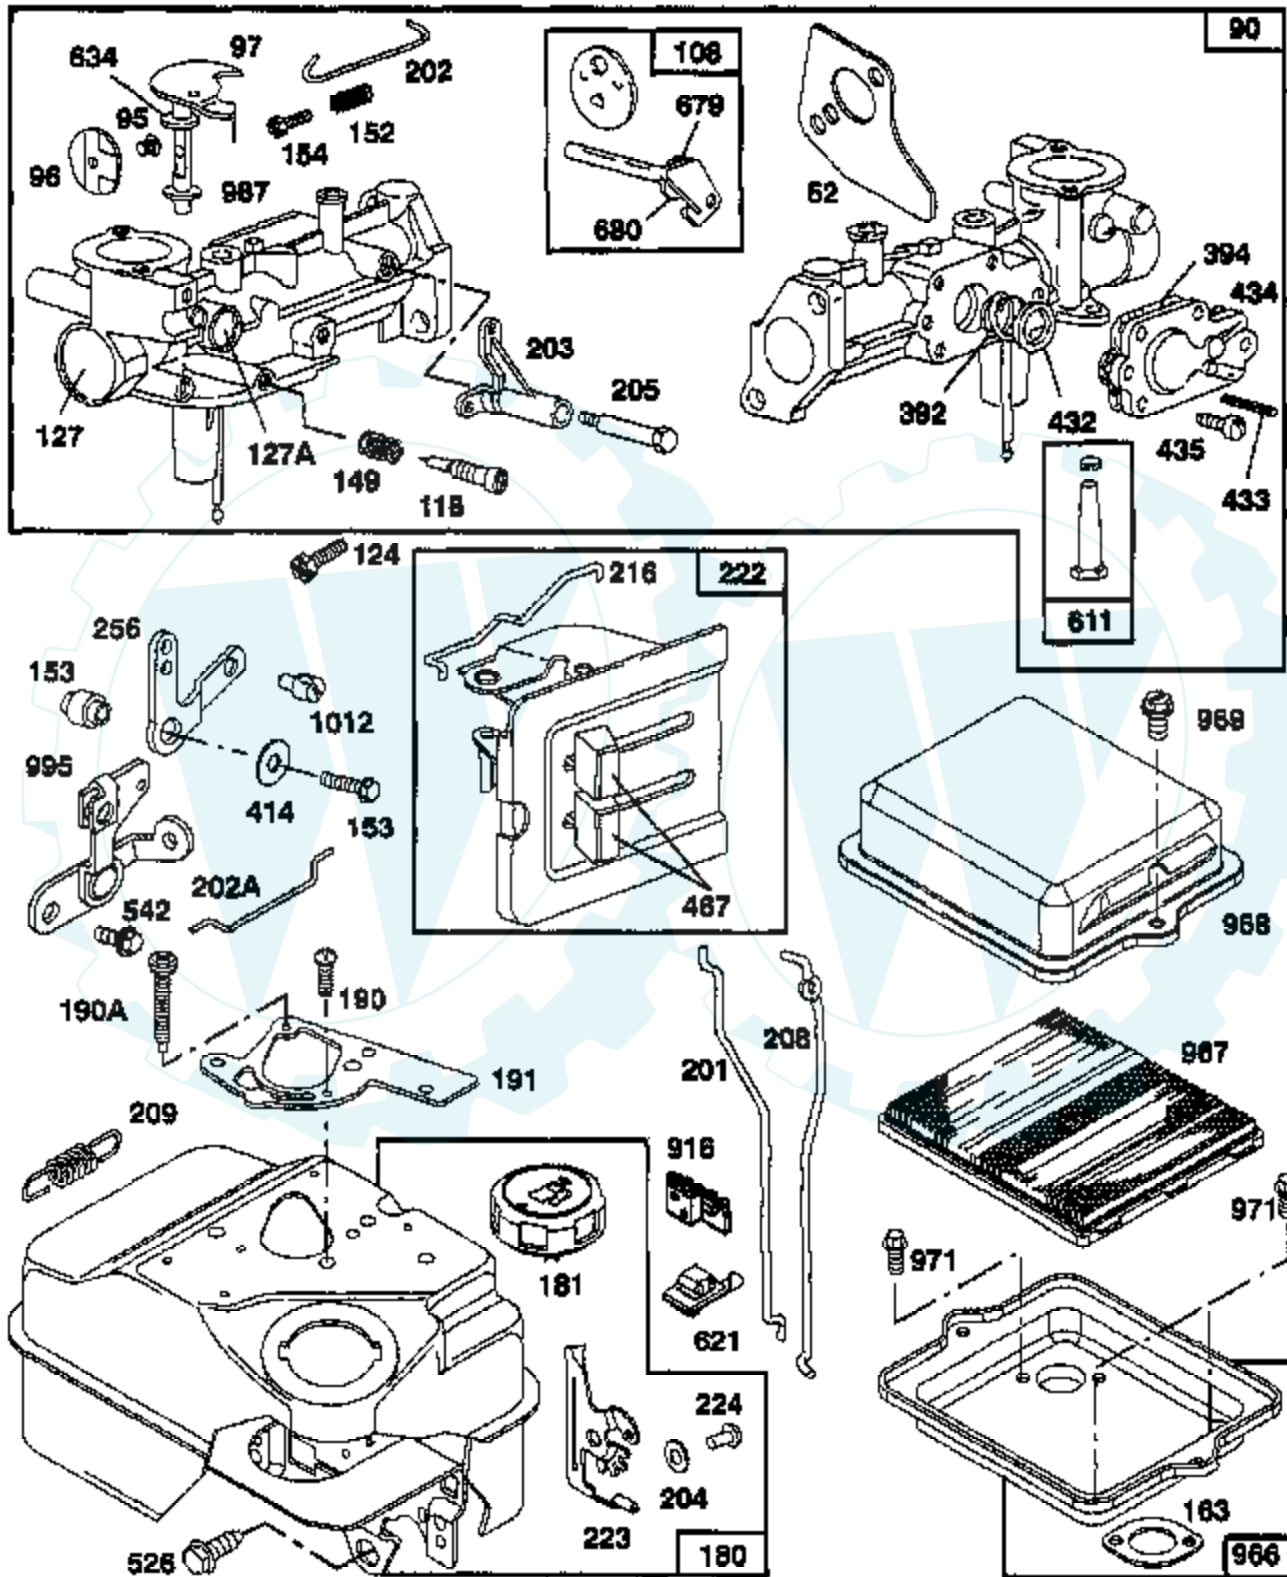

**5 HP 17" TILLER -- MODEL NUMBER AYP3209B49  
ENGINE, BRIGGS & STRATTON -- MODEL NUMBER 135202, TYPE NO. 0237-01**

Ref #	Part Number	Qty	Description
1	395990		CYLINDER ASSEMBLY
2	297565		BUSHING, CYLINDER
3	299819		SEAL, OIL
5	214040		HEAD, CYLINDER
7	272157		GASKET, CYLINDER HEAD
8	495774		BREATHER ASSEMBLY
9	27549		GASKET, VALVE COVER
10	94621		SCREW, STEMS
11	66578		GROMMET, BREATHER TUBE
12	270080		GASKET CRANKCASE STANDARD .015"
	270125		GASKET, CRANKCASE .005" THICK
	270126		GASKET, CRANKCASE .009" THICK
13	94221		SCREW, CYLINDER HEAD 2-3/32"
14	94679		SCREW, CYLINDER HEAD 2-15/32"
15	93448		PLUG, PIPE, HEX SOCKET
	94387		PLUG OIL DRAIN
16	492088		CRANKSHAFT
	230978		CRANKSHAFT GEAR PIN
18	494044		COVER ASSEMBLY, CRANKCASE
19	495660		BUSHING, CRANKCASE COVER
20	294606		SEAL, OIL
21	66768		PLUG, OIL FILLER
22	94682		SCREW
	94666		STUD, CRANKCASE COVER
23	399673		FLYWHEEL, MAGNETO
24	222698		KEY, FLYWHEEL
25	298904		PISTON ASSEMBLY, STANDARD
	298905		PISTON ASSEMBLY .010" OVERSIZE
	298906		PISTON ASSEMBLY .020" OVERSIZE
	298907		PISTON ASSEMBLY .030" OVERSIZE
26	298982		RING SET, PISTON, STANDARD
	299742		RING SET, PISTON, CHROME, STANDARD
	298983		RING SET, PISTON .010" OVERSIZE
	298984		RING SET, PISTON .020" OVERSIZE
	298985		RING SET, PISTON .030" OVERSIZE
27	26026		LOCK, PISTON PIN
28	298909		PIN ASSY, PISTON, STD
	298908		PIN ASSEMBLY, PISTON .005" OVERSIZE
29	299430		ROD ASSEMBLY, CONNECTING
	390459		ROD ASSEMBLY, CONNECTING
30	221890		DIPPER, CONNECTING ROD
32	94745		SCREW, CONNECTING ROD
33	211119		VALVE, EXHAUST
34	261044		VALVE, INTAKE
35	260552		SPRING, INTAKE VALVE
36	26478		SPRING, EXHAUST VALVE
37	222443		GUARD, FLYWHEEL
40	93312		RETAINER, VALVE SPRING
45	260642		TAPPET, VALVE
46	212733		GEAR, CAM
52	272585		GASKET, CARBURETOR MOUNTING (2)
55	494846		HOUSING, REWIND STARTER
56	493824		PULLEY, REWIND STARTER
57	262594		SPRING, REWIND STARTER
58	280406		ROPE, REWIND STARTER
59	396892		INSERT, HANDLE
60	393152		HANDLE, REWIND STARTER
65	94686		SCREW, HOUSING MOUNTING