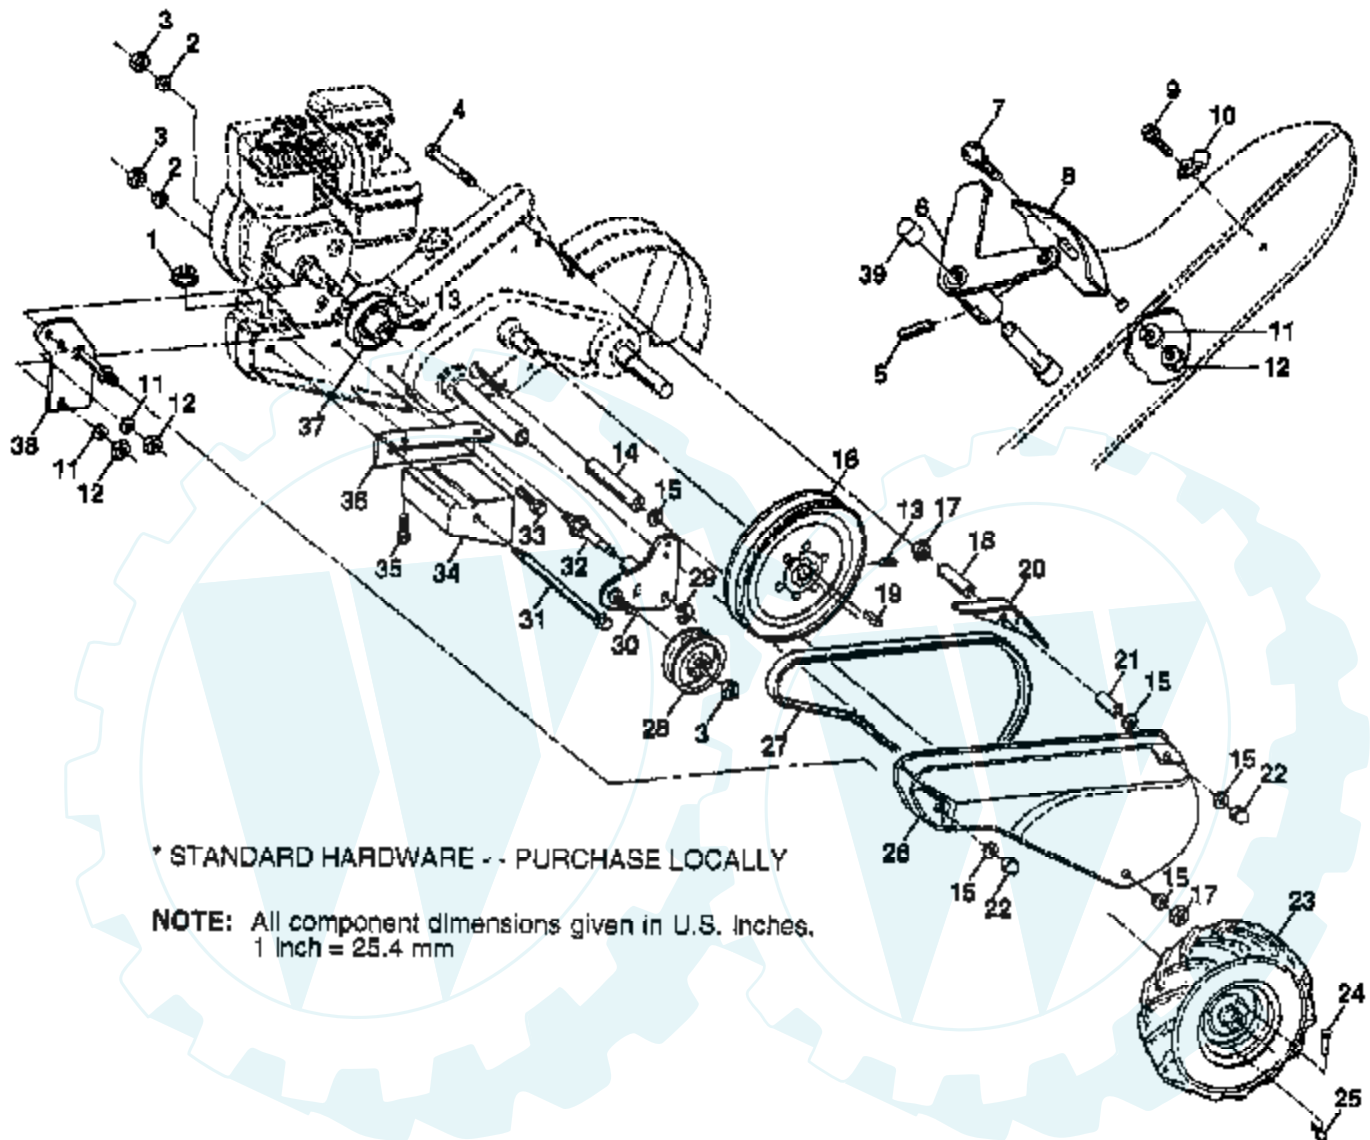

5 HP 17" TILLER -- MODEL NUMBER AYP3209B49

MAINFRAME, LEFT SIDE

Ref #	Part Number	Qty	Description
1	73510500		NUT
2	10040600		LOCKWASHER
3	73220600		NUT.HEX.3/8-16UNC
4	74930568		BOLT TI
5	1572H		SUB= 2882J
6	110111X		LEVER ASM CRT
7	72110404		BOLT
8	8700J		PANEL TI
9	86777		SUB= 750097
10	9484R		CONDIUT CLIP T
11	10040400		LOCKWASHER
12	73220400		SUB= 50675
13	23230506		SET SCREW
14	120938X		SPACER
15	19111116		WASHER
16	100473M		"SHEAVE 10"" CRT"
17	73220500		NUT.HEX.5/16-18
18	110651X		SPACER CRT
19	2649M		KEY T
20	110653X		GUARD CRT
21	131691		SPLIT SPACER
22	104214X		NUT TI
23	5015J		TIRE TI
	128952		RIM
	795R		SUB= 65139
24	126875X		RIVET.DRILL.1.75
25	4497H		RETAINER M
26	131159X505		"GUARD, BELT"
27	132801		BELT-V
28	104679X		PULLEY-IDLER TI
29	12000032		KLIP RING
30	105611X		SUB= 918105611X
31	102384X		BOLT CRT
32	102141X		SHIFT ARM CRT
33	74760616		BOLT
34	102383X		COUNTERWEIGHT CRT
35	74760524		BOLT.HEX.5/16-1.5
36	102331X		BRACKET LH CRT
37	130812		ENGINE PULLEY
38	131556		SUB= 532131556
39	140062		CAP PLUNGER BLACK