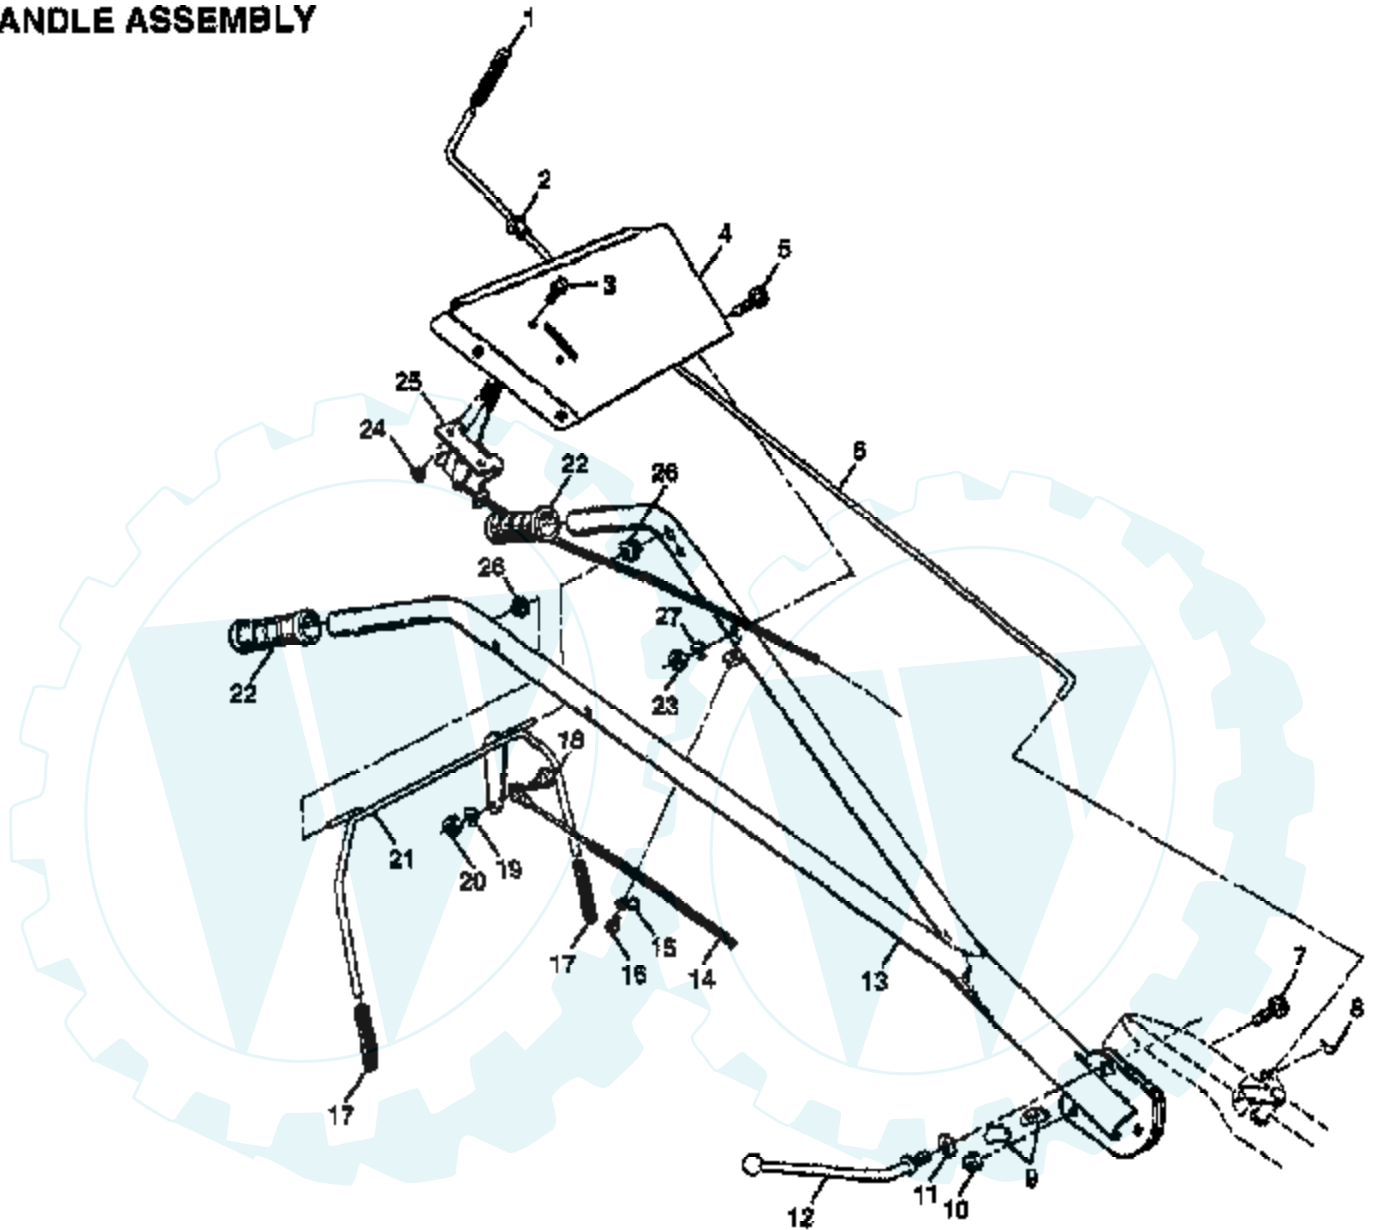

5 HP 17" TILLER - - MODEL NUMBER AYP3209B49

HANDLE ASSEMBLY

^ STANDARD HARDWARE - - PURCHASE LOCALLY

NOTE: All component dimensions given in U.S. inches
1 inch = 25.4 mm

Ref #	Part Number	Qty	Description
1	8389J		GRIP TI
2	121248X		BUSHING
3	71091008		SCREW
4	126949X505		HANDLE BRACKET
5	72110514		BOLT CARRIAGE CRT
6	108281X		ROD SHIFT CRT
7	72110608		BOLT D
8	4497H		RETAINER M
9	109229X		LOCK CRT
10	73930600		LOCKNUT
11	19131611		WASHER CRT
12	109228X		LEVER LOCK CRT
13	121566X		HANDLE
14	102162X		CABLE.CLUTCH.CRT
15	9484R		CONDIUT CLIP T
16	86777		SUB= 750097
17	102604X		GRIP BAR CRT
18	81328		SHOULDER BOLT ST
19	10040400		LOCKWASHER
20	73220400		SUB= 50675
21	108276X		HANDLE BAR CRT
22	140526		GRIP HDLE NUBBED
23	73800500		NUT
24	73731000		NUT
25	127012X		"CONT,THROTTLE"
26	5420J		SUB= 146480
27	10040500		LOCKWASHER