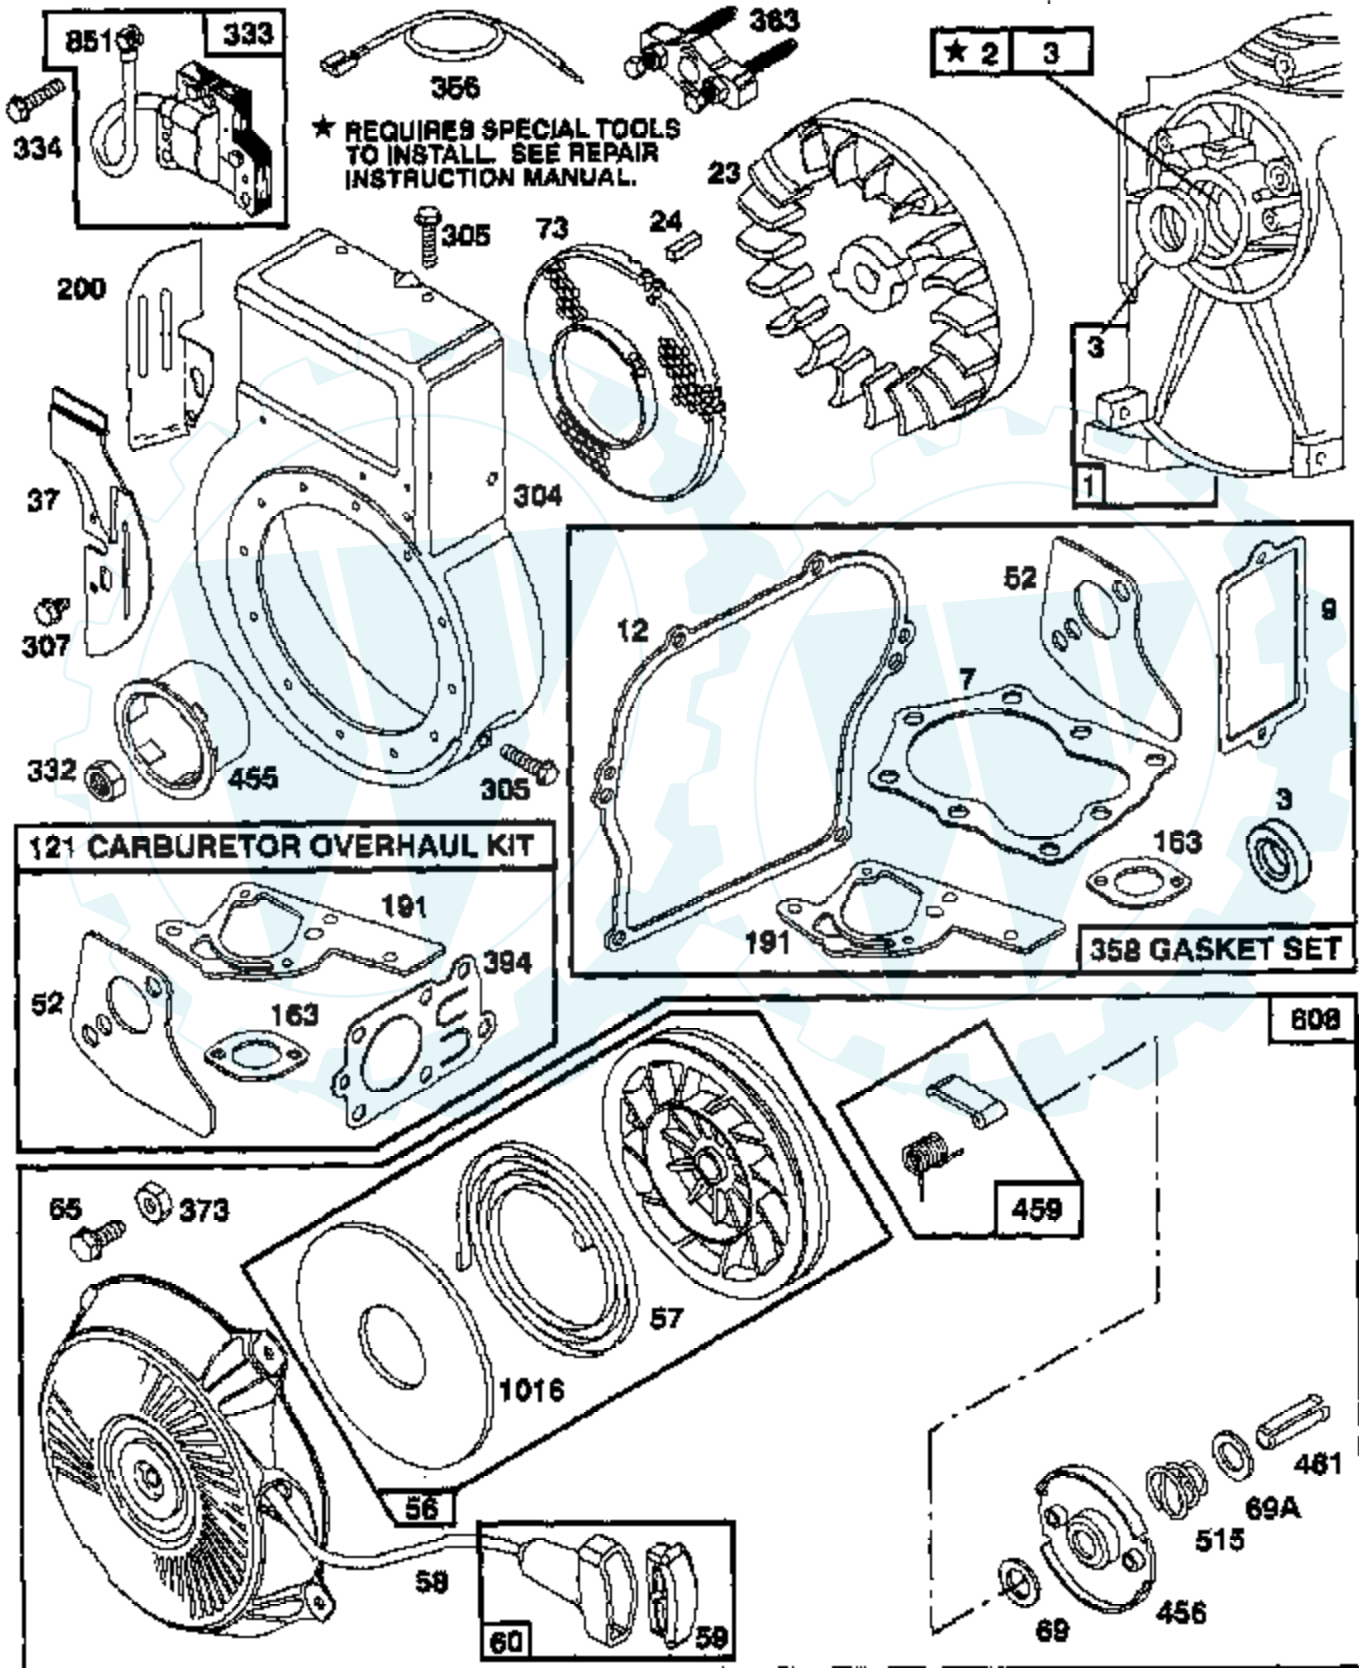

5 HP 17" TILLER - - MODEL NUMBER AYP3209B49
ENGINE, BRIGGS & STRATTON - - MODEL NUMBER 135202, TYPE NO. 0237-01

Ref #	Part Number	Qty	Description
1	395990		CYLINDER ASSEMBLY
2	297565		BUSHING, CYLINDER
3	299819		SEAL, OIL
5	214040		HEAD, CYLINDER
7	272157		GASKET, CYLINDER HEAD
8	495774		BREATHER ASSEMBLY
9	27549		GASKET, VALVE COVER
10	94621		SCREW, STEMS
11	66578		GROMMET, BREATHER TUBE
12	270080		GASKET CRANKCASE STANDARD .015"
	270125		GASKET, CRANKCASE .005" THICK
	270126		GASKET, CRANKCASE .009" THICK
13	94221		SCREW, CYLINDER HEAD 2-3/32"
14	94679		SCREW, CYLINDER HEAD 2-15/32"
15	93448		PLUG, PIPE, HEX SOCKET
	94387		PLUG OIL DRAIN
16	492088		CRANKSHAFT
	230978		CRANKSHAFT GEAR PIN
18	494044		COVER ASSEMBLY, CRANKCASE
19	495660		BUSHING, CRANKCASE COVER
20	294606		SEAL, OIL
21	66768		PLUG, OIL FILLER
22	94682		SCREW
	94666		STUD, CRANKCASE COVER
23	399673		FLYWHEEL, MAGNETO
24	222698		KEY, FLYWHEEL
25	298904		PISTON ASSEMBLY, STANDARD
	298905		PISTON ASSEMBLY .010" OVERSIZE
	298906		PISTON ASSEMBLY .020" OVERSIZE
	298907		PISTON ASSEMBLY .030" OVERSIZE
26	298982		RING SET, PISTON, STANDARD
	299742		RING SET, PISTON, CHROME, STANDARD
	298983		RING SET, PISTON .010" OVERSIZE
	298984		RING SET, PISTON .020" OVERSIZE
	298985		RING SET, PISTON .030" OVERSIZE
27	26026		LOCK, PISTON PIN
28	298909		PIN ASSY, PISTON, STD
	298908		PIN ASSEMBLY, PISTON .005" OVERSIZE
29	299430		ROD ASSEMBLY, CONNECTING
	390459		ROD ASSEMBLY, CONNECTING
30	221890		DIPPER, CONNECTING ROD
32	94745		SCREW, CONNECTING ROD
33	211119		VALVE, EXHAUST
34	261044		VALVE, INTAKE
35	260552		SPRING, INTAKE VALVE
36	26478		SPRING, EXHAUST VALVE
37	222443		GUARD, FLYWHEEL
40	93312		RETAINER, VALVE SPRING
45	260642		TAPPET, VALVE
46	212733		GEAR, CAM
52	272585		GASKET, CARBURETOR MOUNTING (2)
55	494846		HOUSING, REWIND STARTER
56	493824		PULLEY, REWIND STARTER
57	262594		SPRING, REWIND STARTER
58	280406		ROPE, REWIND STARTER
59	396892		INSERT, HANDLE
60	393152		HANDLE, REWIND STARTER
65	94686		SCREW, HOUSING MOUNTING