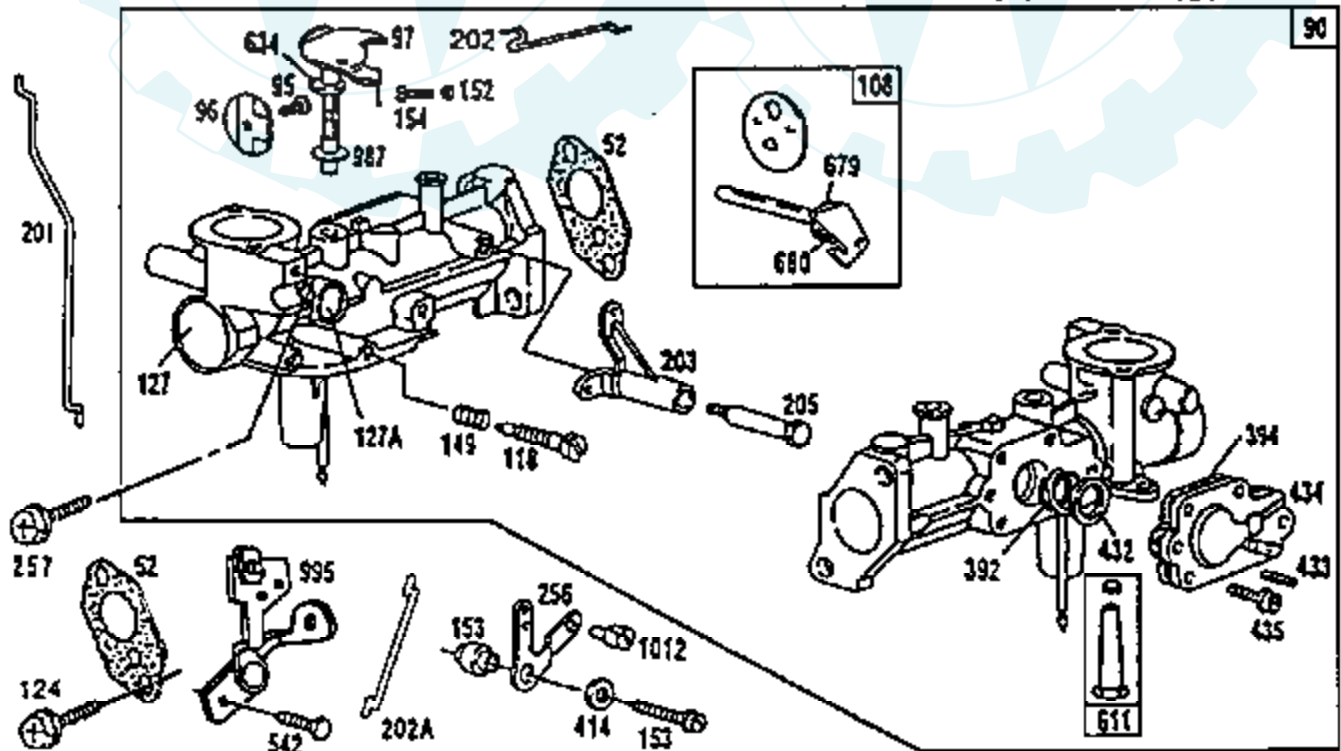

**5 HP 17" TILLER - - MODEL NUMBER AYP3209A29
ENGINE, BRIGGS & STRATTON - - MODEL NUMBER 130202, TYPE NO. 3273-01**

Ref #	Part Number	Qty	Description
1	395990		CYLINDER ASSEMBLY
2	297565		BUSHING, CYLINDER
3	299819		SEAL, OIL
5	211542		HEAD, CYLINDER
7	272157		GASKET, CYLINDER HEAD
8	294178		BREATHER, VALVE CHAMBER
9	27549		GASKET, VALVE COVER
10	94621		SCREW, STEMS
11	66578		GROMMET, BREATHER TUBE
12	270080		GASKET CRANKCASE STANDARD .015"
	270125		GASKET, CRANKCASE .005" THICK
	270126		GASKET, CRANKCASE .009" THICK
13	94221		SCREW, CYLINDER HEAD 2-3/32"
14	93369		SCREW, CYLINDER HEAD 2-15/32"
15	94387		PLUG OIL DRAIN
	93448		PLUG, PIPE, HEX SOCKET
16	492088		CRANKSHAFT
	230978		CRANKSHAFT GEAR PIN
18	297602		COVER ASSEMBLY, CRANKCASE
19	297603		BUSHING, CRANKCASE COVER
20	294606		SEAL, OIL
21	66768		PLUG, OIL FILLER
22	93032		SCREW, SEM, MOUNTING
23	297229		FLYWHEEL, MAGNETO
24	222698		KEY, FLYWHEEL
25	298904		PISTON ASSEMBLY, STANDARD
	298905		PISTON ASSEMBLY .010" OVERSIZE
	298906		PISTON ASSEMBLY .020" OVERSIZE
	298907		PISTON ASSEMBLY .030" OVERSIZE
26	298982		RING SET, PISTON, STANDARD
	299742		RING SET, PISTON, CHROME, STANDARD
	298983		RING SET, PISTON .010" OVERSIZE
	298984		RING SET, PISTON .020" OVERSIZE
27	26026		LOCK, PISTON PIN
28	298909		PIN ASSY, PISTON, STD
	298908		PIN ASSEMBLY, PISTON .005" OVERSIZE
29	299430		ROD ASSEMBLY, CONNECTING
	390459		ROD ASSEMBLY, CONNECTING
30	221890		DIPPER, CONNECTING ROD
31	221876		LOCK, CONNECTING ROD SCREW
32	92296		LOCK, CONNECTING ROD SCREW
33	211119		VALVE, EXHAUST
34	261044		VALVE, INTAKE
35	260552		SPRING, INTAKE VALVE
36	26478		SPRING, EXHAUST VALVE
37	222443		GUARD, FLYWHEEL
40	93312		RETAINER, VALVE SPRING
45	260642		TAPPET, VALVE
46	212733		GEAR, CAM
52	271936		GASKET, INTAKE ELBOW MOUNTING
55	299431		HOUSING, REWIND STARTER
56	295871		PULLEY, REWIND STARTER
57	490179		SPRING, REWIND STARTER
58	66884		ROPE, REWIND STARTER
59	490653		INSERT, STARTER HANDLE
60	490652		HANDLE, REWIND STARTER
65	94128		SCREW, HEX HEAD
66	399671		CLUTCH ASSEMBLY, REWIND STARTER