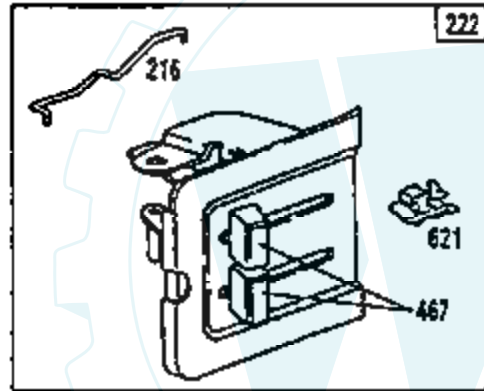

**5 HP 17" TILLER - - MODEL NUMBER AYP3209A29
ENGINE, BRIGGS & STRATTON - - MODEL NUMBER 130202, TYPE NO. 3273-01**

Ref #	Part Number	Qty	Description
1	395990		CYLINDER ASSEMBLY
2	297565		BUSHING, CYLINDER
3	299819		SEAL, OIL
5	211542		HEAD, CYLINDER
7	272157		GASKET, CYLINDER HEAD
8	294178		BREATHER, VALVE CHAMBER
9	27549		GASKET, VALVE COVER
10	94621		SCREW, STEMS
11	66578		GROMMET, BREATHER TUBE
12	270080		GASKET CRANKCASE STANDARD .015"
	270125		GASKET, CRANKCASE .005" THICK
	270126		GASKET, CRANKCASE .009" THICK
13	94221		SCREW, CYLINDER HEAD 2-3/32"
14	93369		SCREW, CYLINDER HEAD 2-15/32"
15	94387		PLUG OIL DRAIN
	93448		PLUG, PIPE, HEX SOCKET
16	492088		CRANKSHAFT
	230978		CRANKSHAFT GEAR PIN
18	297602		COVER ASSEMBLY, CRANKCASE
19	297603		BUSHING, CRANKCASE COVER
20	294606		SEAL, OIL
21	66768		PLUG, OIL FILLER
22	93032		SCREW, SEM, MOUNTING
23	297229		FLYWHEEL, MAGNETO
24	222698		KEY, FLYWHEEL
25	298904		PISTON ASSEMBLY, STANDARD
	298905		PISTON ASSEMBLY .010" OVERSIZE
	298906		PISTON ASSEMBLY .020" OVERSIZE
	298907		PISTON ASSEMBLY .030" OVERSIZE
26	298982		RING SET, PISTON, STANDARD
	299742		RING SET, PISTON, CHROME, STANDARD
	298983		RING SET, PISTON .010" OVERSIZE
	298984		RING SET, PISTON .020" OVERSIZE
27	26026		LOCK, PISTON PIN
28	298909		PIN ASSY, PISTON, STD
	298908		PIN ASSEMBLY, PISTON .005" OVERSIZE
29	299430		ROD ASSEMBLY, CONNECTING
	390459		ROD ASSEMBLY, CONNECTING
30	221890		DIPPER, CONNECTING ROD
31	221876		LOCK, CONNECTING ROD SCREW
32	92296		LOCK, CONNECTING ROD SCREW
33	211119		VALVE, EXHAUST
34	261044		VALVE, INTAKE
35	260552		SPRING, INTAKE VALVE
36	26478		SPRING, EXHAUST VALVE
37	222443		GUARD, FLYWHEEL
40	93312		RETAINER, VALVE SPRING
45	260642		TAPPET, VALVE
46	212733		GEAR, CAM
52	271936		GASKET, INTAKE ELBOW MOUNTING
55	299431		HOUSING, REWIND STARTER
56	295871		PULLEY, REWIND STARTER
57	490179		SPRING, REWIND STARTER
58	66884		ROPE, REWIND STARTER
59	490653		INSERT, STARTER HANDLE
60	490652		HANDLE, REWIND STARTER
65	94128		SCREW, HEX HEAD
66	399671		CLUTCH ASSEMBLY, REWIND STARTER