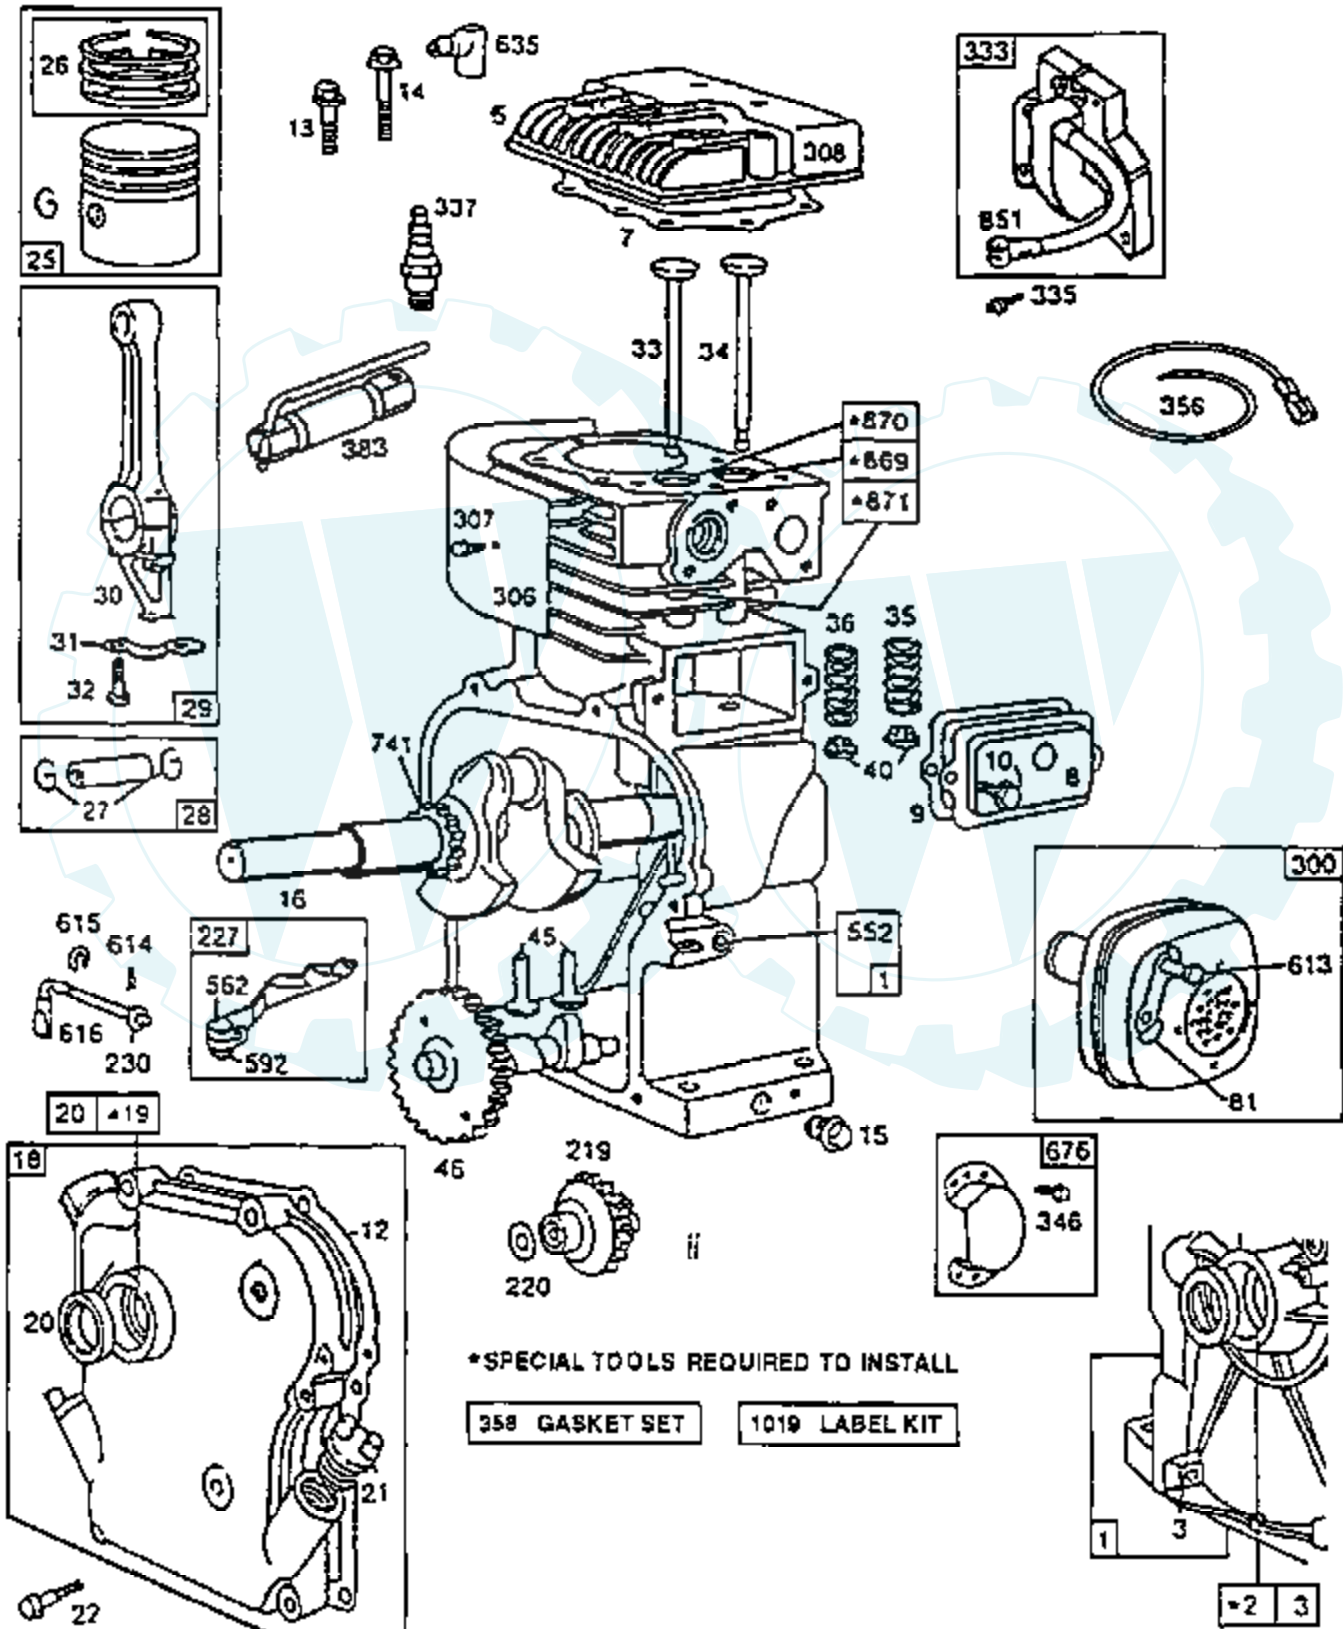

5 HP 17" TILLER -- MODEL NUMBER AYP3209A29
ENGINE, BRIGGS & STRATTON -- MODEL NUMBER 130202, TYPE NO. 3273-01

Ref #	Part Number	Qty	Description
1	395990		CYLINDER ASSEMBLY
2	297565		BUSHING, CYLINDER
3	299819		SEAL, OIL
5	211542		HEAD, CYLINDER
7	272157		GASKET, CYLINDER HEAD
8	294178		BREATHER, VALVE CHAMBER
9	27549		GASKET, VALVE COVER
10	94621		SCREW, STEMS
11	66578		GROMMET, BREATHER TUBE
12	270080		GASKET CRANKCASE STANDARD .015"
	270125		GASKET, CRANKCASE .005" THICK
	270126		GASKET, CRANKCASE .009" THICK
13	94221		SCREW, CYLINDER HEAD 2-3/32"
14	93369		SCREW, CYLINDER HEAD 2-15/32"
15	94387		PLUG OIL DRAIN
	93448		PLUG, PIPE, HEX SOCKET
16	492088		CRANKSHAFT
	230978		CRANKSHAFT GEAR PIN
18	297602		COVER ASSEMBLY, CRANKCASE
19	297603		BUSHING, CRANKCASE COVER
20	294606		SEAL, OIL
21	66768		PLUG, OIL FILLER
22	93032		SCREW, SEM, MOUNTING
23	297229		FLYWHEEL, MAGNETO
24	222698		KEY, FLYWHEEL
25	298904		PISTON ASSEMBLY, STANDARD
	298905		PISTON ASSEMBLY .010" OVERSIZE
	298906		PISTON ASSEMBLY .020" OVERSIZE
	298907		PISTON ASSEMBLY .030" OVERSIZE
26	298982		RING SET, PISTON, STANDARD
	299742		RING SET, PISTON, CHROME, STANDARD
	298983		RING SET, PISTON .010" OVERSIZE
	298984		RING SET, PISTON .020" OVERSIZE
27	26026		LOCK, PISTON PIN
28	298909		PIN ASSY, PISTON, STD
	298908		PIN ASSEMBLY, PISTON .005" OVERSIZE
29	299430		ROD ASSEMBLY, CONNECTING
	390459		ROD ASSEMBLY, CONNECTING
30	221890		DIPPER, CONNECTING ROD
31	221876		LOCK, CONNECTING ROD SCREW
32	92296		LOCK, CONNECTING ROD SCREW
33	211119		VALVE, EXHAUST
34	261044		VALVE, INTAKE
35	260552		SPRING, INTAKE VALVE
36	26478		SPRING, EXHAUST VALVE
37	222443		GUARD, FLYWHEEL
40	93312		RETAINER, VALVE SPRING
45	260642		TAPPET, VALVE
46	212733		GEAR, CAM
52	271936		GASKET, INTAKE ELBOW MOUNTING
55	299431		HOUSING, REWIND STARTER
56	295871		PULLEY, REWIND STARTER
57	490179		SPRING, REWIND STARTER
58	66884		ROPE, REWIND STARTER
59	490653		INSERT, STARTER HANDLE
60	490652		HANDLE, REWIND STARTER
65	94128		SCREW, HEX HEAD
66	399671		CLUTCH ASSEMBLY, REWIND STARTER