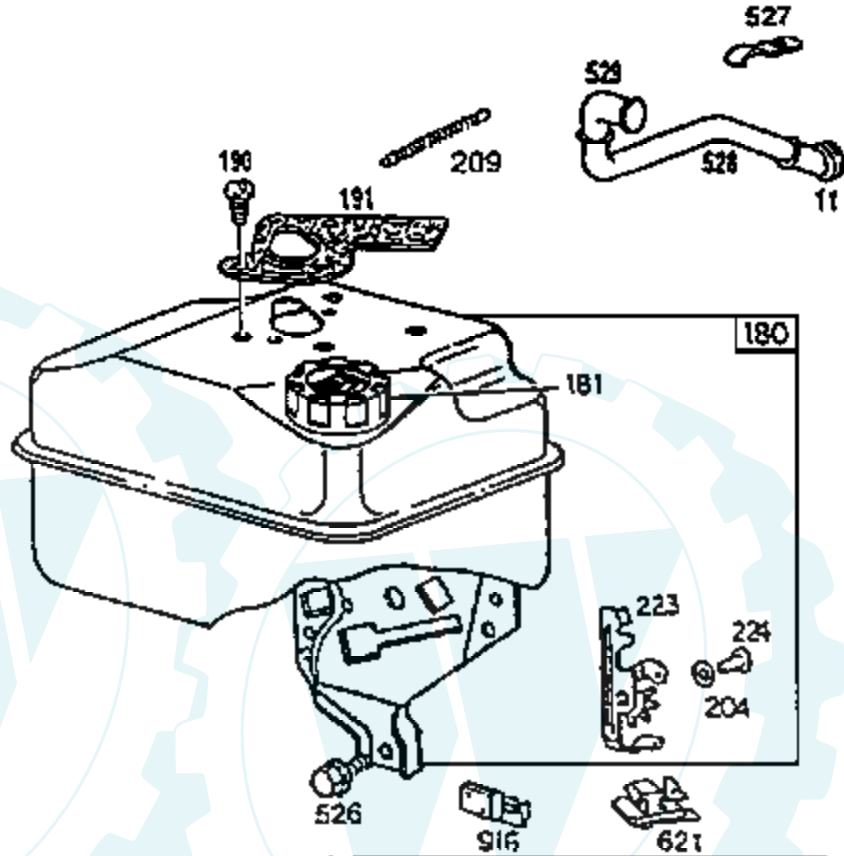

**5 HP 17" TILLER - - MODEL NUMBER AYP3209A29
ENGINE, BRIGGS & STRATTON - - MODEL NUMBER 130202, TYPE NO. 3273-01**

Ref #	Part Number	Qty	Description
1	395990		CYLINDER ASSEMBLY
2	297565		BUSHING, CYLINDER
3	299819		SEAL, OIL
5	211542		HEAD, CYLINDER
7	272157		GASKET, CYLINDER HEAD
8	294178		BREATHER, VALVE CHAMBER
9	27549		GASKET, VALVE COVER
10	94621		SCREW, STEMS
11	66578		GROMMET, BREATHER TUBE
12	270080		GASKET CRANKCASE STANDARD .015"
	270125		GASKET, CRANKCASE .005" THICK
	270126		GASKET, CRANKCASE .009" THICK
13	94221		SCREW, CYLINDER HEAD 2-3/32"
14	93369		SCREW, CYLINDER HEAD 2-15/32"
15	94387		PLUG OIL DRAIN
	93448		PLUG, PIPE, HEX SOCKET
16	492088		CRANKSHAFT
	230978		CRANKSHAFT GEAR PIN
18	297602		COVER ASSEMBLY, CRANKCASE
19	297603		BUSHING, CRANKCASE COVER
20	294606		SEAL, OIL
21	66768		PLUG, OIL FILLER
22	93032		SCREW, SEM, MOUNTING
23	297229		FLYWHEEL, MAGNETO
24	222698		KEY, FLYWHEEL
25	298904		PISTON ASSEMBLY, STANDARD
	298905		PISTON ASSEMBLY .010" OVERSIZE
	298906		PISTON ASSEMBLY .020" OVERSIZE
	298907		PISTON ASSEMBLY .030" OVERSIZE
26	298982		RING SET, PISTON, STANDARD
	299742		RING SET, PISTON, CHROME, STANDARD
	298983		RING SET, PISTON .010" OVERSIZE
	298984		RING SET, PISTON .020" OVERSIZE
27	26026		LOCK, PISTON PIN
28	298909		PIN ASSY, PISTON, STD
	298908		PIN ASSEMBLY, PISTON .005" OVERSIZE
29	299430		ROD ASSEMBLY, CONNECTING
	390459		ROD ASSEMBLY, CONNECTING
30	221890		DIPPER, CONNECTING ROD
31	221876		LOCK, CONNECTING ROD SCREW
32	92296		LOCK, CONNECTING ROD SCREW
33	211119		VALVE, EXHAUST
34	261044		VALVE, INTAKE
35	260552		SPRING, INTAKE VALVE
36	26478		SPRING, EXHAUST VALVE
37	222443		GUARD, FLYWHEEL
40	93312		RETAINER, VALVE SPRING
45	260642		TAPPET, VALVE
46	212733		GEAR, CAM
52	271936		GASKET, INTAKE ELBOW MOUNTING
55	299431		HOUSING, REWIND STARTER
56	295871		PULLEY, REWIND STARTER
57	490179		SPRING, REWIND STARTER
58	66884		ROPE, REWIND STARTER
59	490653		INSERT, STARTER HANDLE
60	490652		HANDLE, REWIND STARTER
65	94128		SCREW, HEX HEAD
66	399671		CLUTCH ASSEMBLY, REWIND STARTER