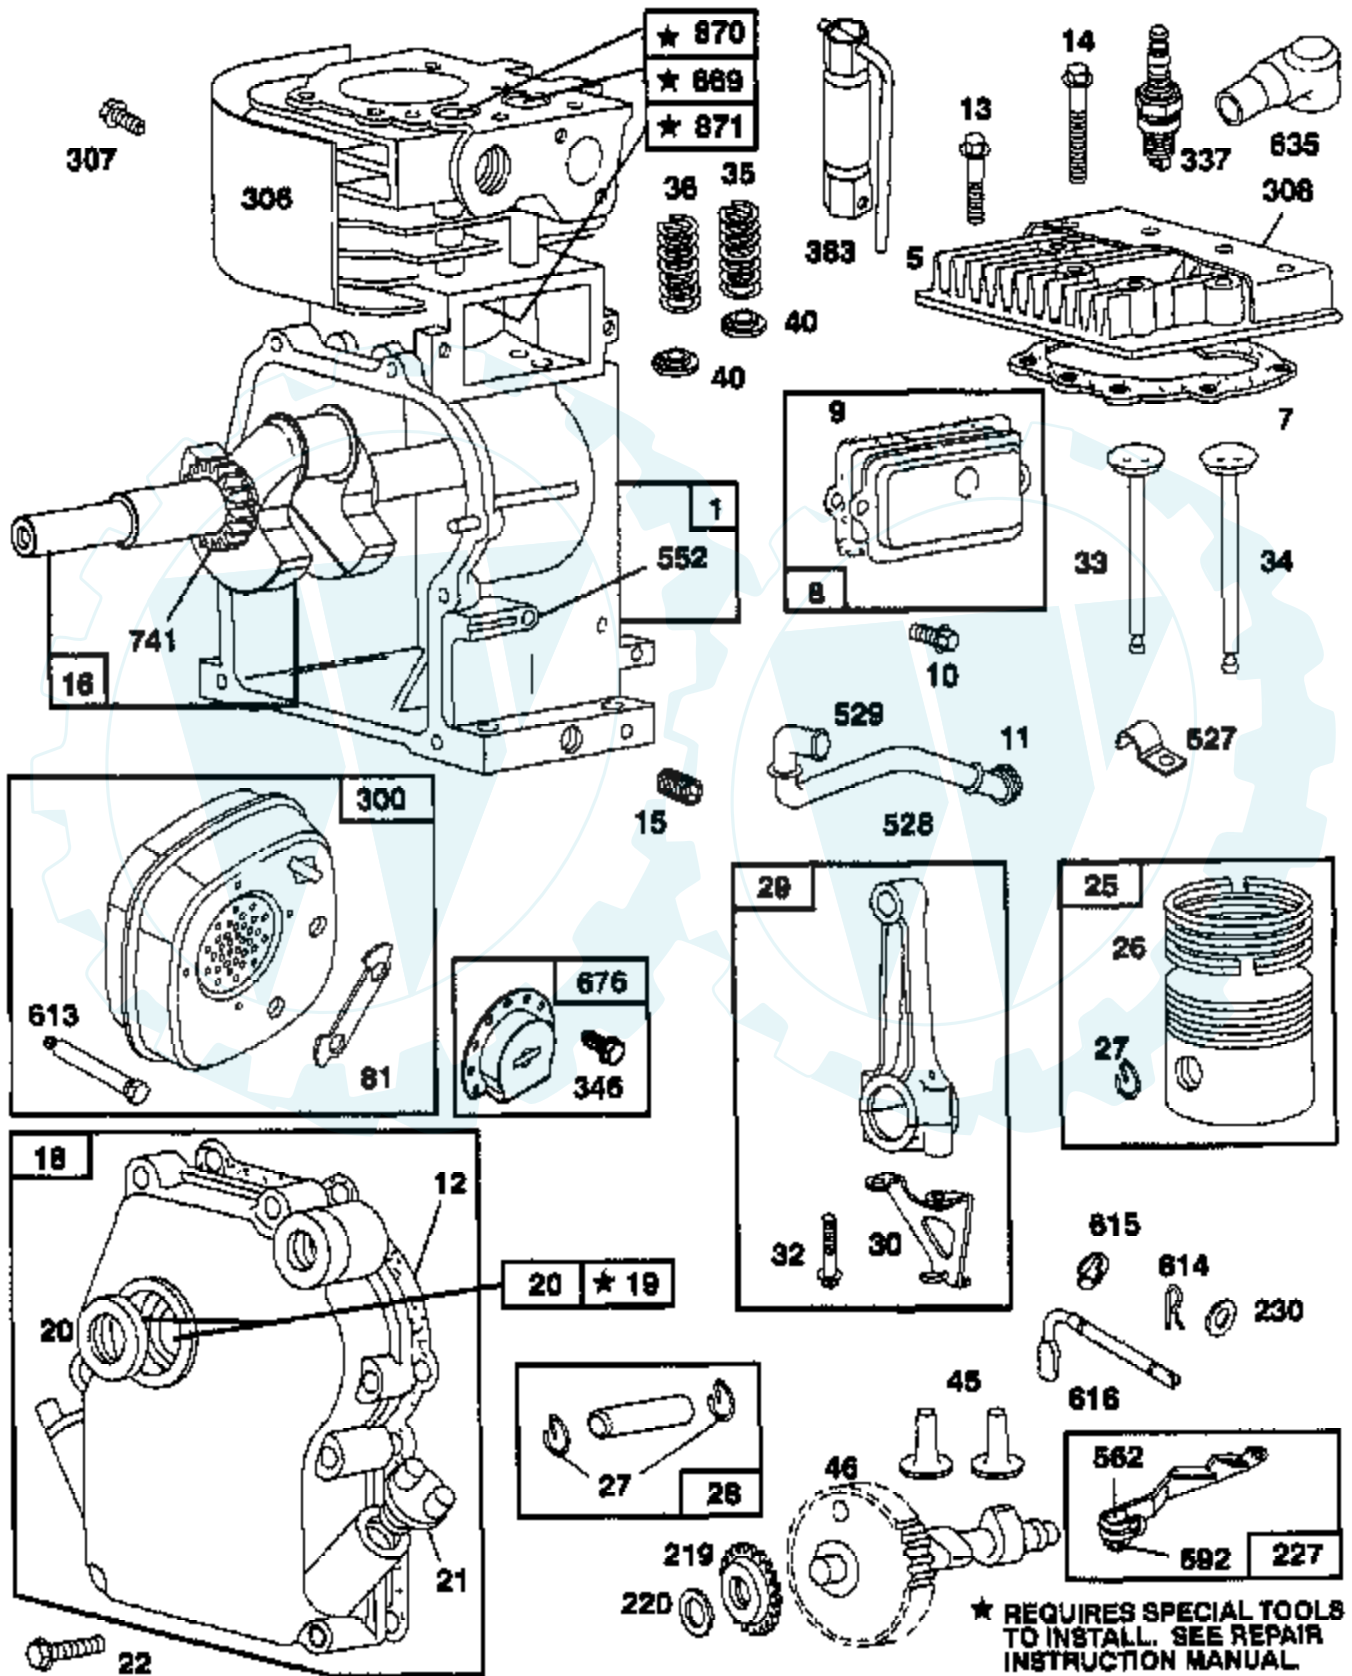

**5 HP 24" TILLER -- MODEL NUMBER AYP2002A49
ENGINE, BRIGGS & STRATTON -- MODEL NUMBER 135202, TYPE NO. 0119-01**

Ref #	Part Number	Qty	Description
1	395990		CYLINDER ASSEMBLY
2	297565		BUSHING, CYLINDER
3	299819		SEAL, OIL
5	214040		HEAD, CYLINDER
7	272157		GASKET, CYLINDER HEAD
8	495774		BREATHER ASSEMBLY
9	27549		GASKET, VALVE COVER
10	94621		SCREW, STEMS
11	66578		GROMMET, BREATHER TUBE
12	270080		GASKET CRANKCASE STANDARD .015"
	270125		GASKET, CRANKCASE .005" THICK
	270126		GASKET, CRANKCASE .009" THICK
13	94221		SCREW, CYLINDER HEAD 2-3/32"
14	94679		SCREW, CYLINDER HEAD 2-15/32"
15	93448		PLUG, PIPE, HEX SOCKET
	94387		PLUG OIL DRAIN
16	492088		CRANKSHAFT
	230978		CRANKSHAFT GEAR PIN
18	297602		COVER ASSEMBLY, CRANKCASE
19	495660		BUSHING, CRANKCASE COVER
20	294606		SEAL, OIL
21	66768		PLUG, OIL FILLER
22	94682		SCREW
23	297229		FLYWHEEL, MAGNETO
24	222698		KEY, FLYWHEEL
25	298904		PISTON ASSEMBLY, STANDARD
	298905		PISTON ASSEMBLY .010" OVERSIZE
	298906		PISTON ASSEMBLY .020" OVERSIZE
	298907		PISTON ASSEMBLY .030" OVERSIZE
26	298982		RING SET, PISTON, STANDARD
	299742		RING SET, PISTON, CHROME, STANDARD
	298983		RING SET, PISTON .010" OVERSIZE
	298984		RING SET, PISTON .020" OVERSIZE
	298985		RING SET, PISTON .030" OVERSIZE
27	26026		LOCK, PISTON PIN
28	298909		PIN ASSY, PISTON, STD
	298908		PIN ASSEMBLY, PISTON .005" OVERSIZE
29	299430		ROD ASSEMBLY, CONNECTING
	390459		ROD ASSEMBLY, CONNECTING
30	221890		DIPPER, CONNECTING ROD
32	94745		SCREW, CONNECTING ROD
33	211119		VALVE, EXHAUST
34	261044		VALVE, INTAKE
35	260552		SPRING, INTAKE VALVE
36	26478		SPRING, EXHAUST VALVE
37	222443		GUARD, FLYWHEEL
40	93312		RETAINER, VALVE SPRING
45	260642		TAPPET, VALVE
46	212733		GEAR, CAM
52	271936		GASKET, INTAKE ELBOW MOUNTING
55	494846		HOUSING, REWIND STARTER
56	493824		PULLEY, REWIND STARTER
57	262594		SPRING, REWIND STARTER
58	280406		ROPE, REWIND STARTER
59	396892		INSERT, HANDLE
60	393152		HANDLE, REWIND STARTER
65	94686		SCREW, HOUSING MOUNTING
69	280973		WASHER