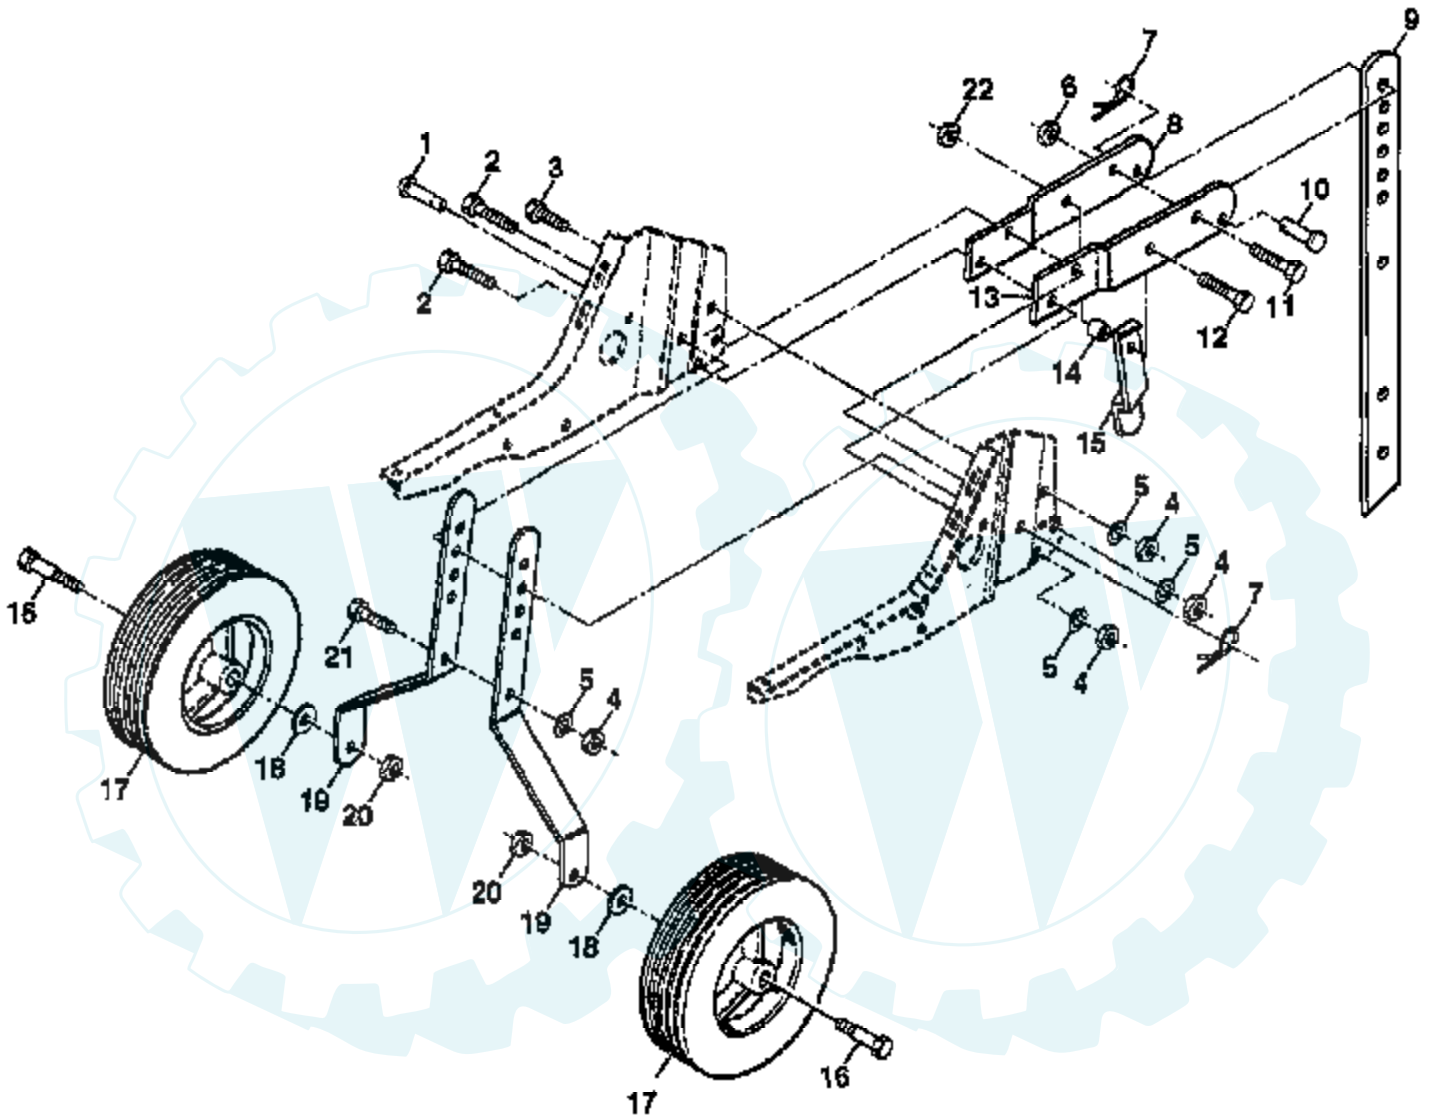

5 HP 24" TILLER - - MODEL NUMBER AYP2002A49

TRANSMISSION

*STANDARD HARDWARE — PURCHASE LOCALLY

NOTE: All component dimensions given in U.S. inches.
1 inch = 25.4 mm

Ref #	Part Number	Qty	Description
1	74760524		BOLT.HEX.5/16-1.5
2	74780652		BOLT HEX 3/8-16
3	19131311		WASHER
5	73800600		NUT
6	9056R505		"SHIELD, TINE"
7	1949J		SUB= 1949J500
8	110519X		BRACKET.ENG.LH.
9	10040500		LOCKWASHER
10	73220500		NUT.HEX.5/16-18
11	74760544		SUB= 74780544
12	126669X		SUB= 532126669
14	9173R		SPLIT SPACER RT
15	73510500		NUT
16	19091412		WASHER
17	19092016		WASHER
18	10040400		LOCKWASHER
19	74610412		BOLT
20			REFER TO IMAGE

5 HP 24" TILLER - - MODEL NUMBER AYP2002A49 WHEEL AND DEPTH STAKE ASSEMBLY

*STANDARD HARDWARE -- PURCHASE LOCALLY

NOTE: All component dimensions given in U.S. inches.
1 inch = 25.4 mm

Ref #	Part Number	Qty	Description
1	9194R		DRILLED RIVET RT
2	74760520		BOLT
3	74760512		BOLT
4	73220500		NUT.HEX.5/16-18
5	10040500		LOCKWASHER
6	73800600		NUT
7	4921H		SPRING.RETAINER
8	1952J		SUB= 1952J500
9	122233X		SUB= 2582J
10	326J		SUB= 4929H
11	74780628		BOLT
12	74760524		BOLT.HEX.5/16-1.5
13	1951J		SUB= 1951J500
14	120958X		WASHER
15	5388J		STAKE SPRING TI
16	121117X		BOLT SHOULDER
17	9188R		SUB= 107644X
18	19131311		WASHER
19	9190R		SUB= 9190R500
20	73680600		SUB= 73690600
21	74760516		SUB= 77394
22	73800500		NUT