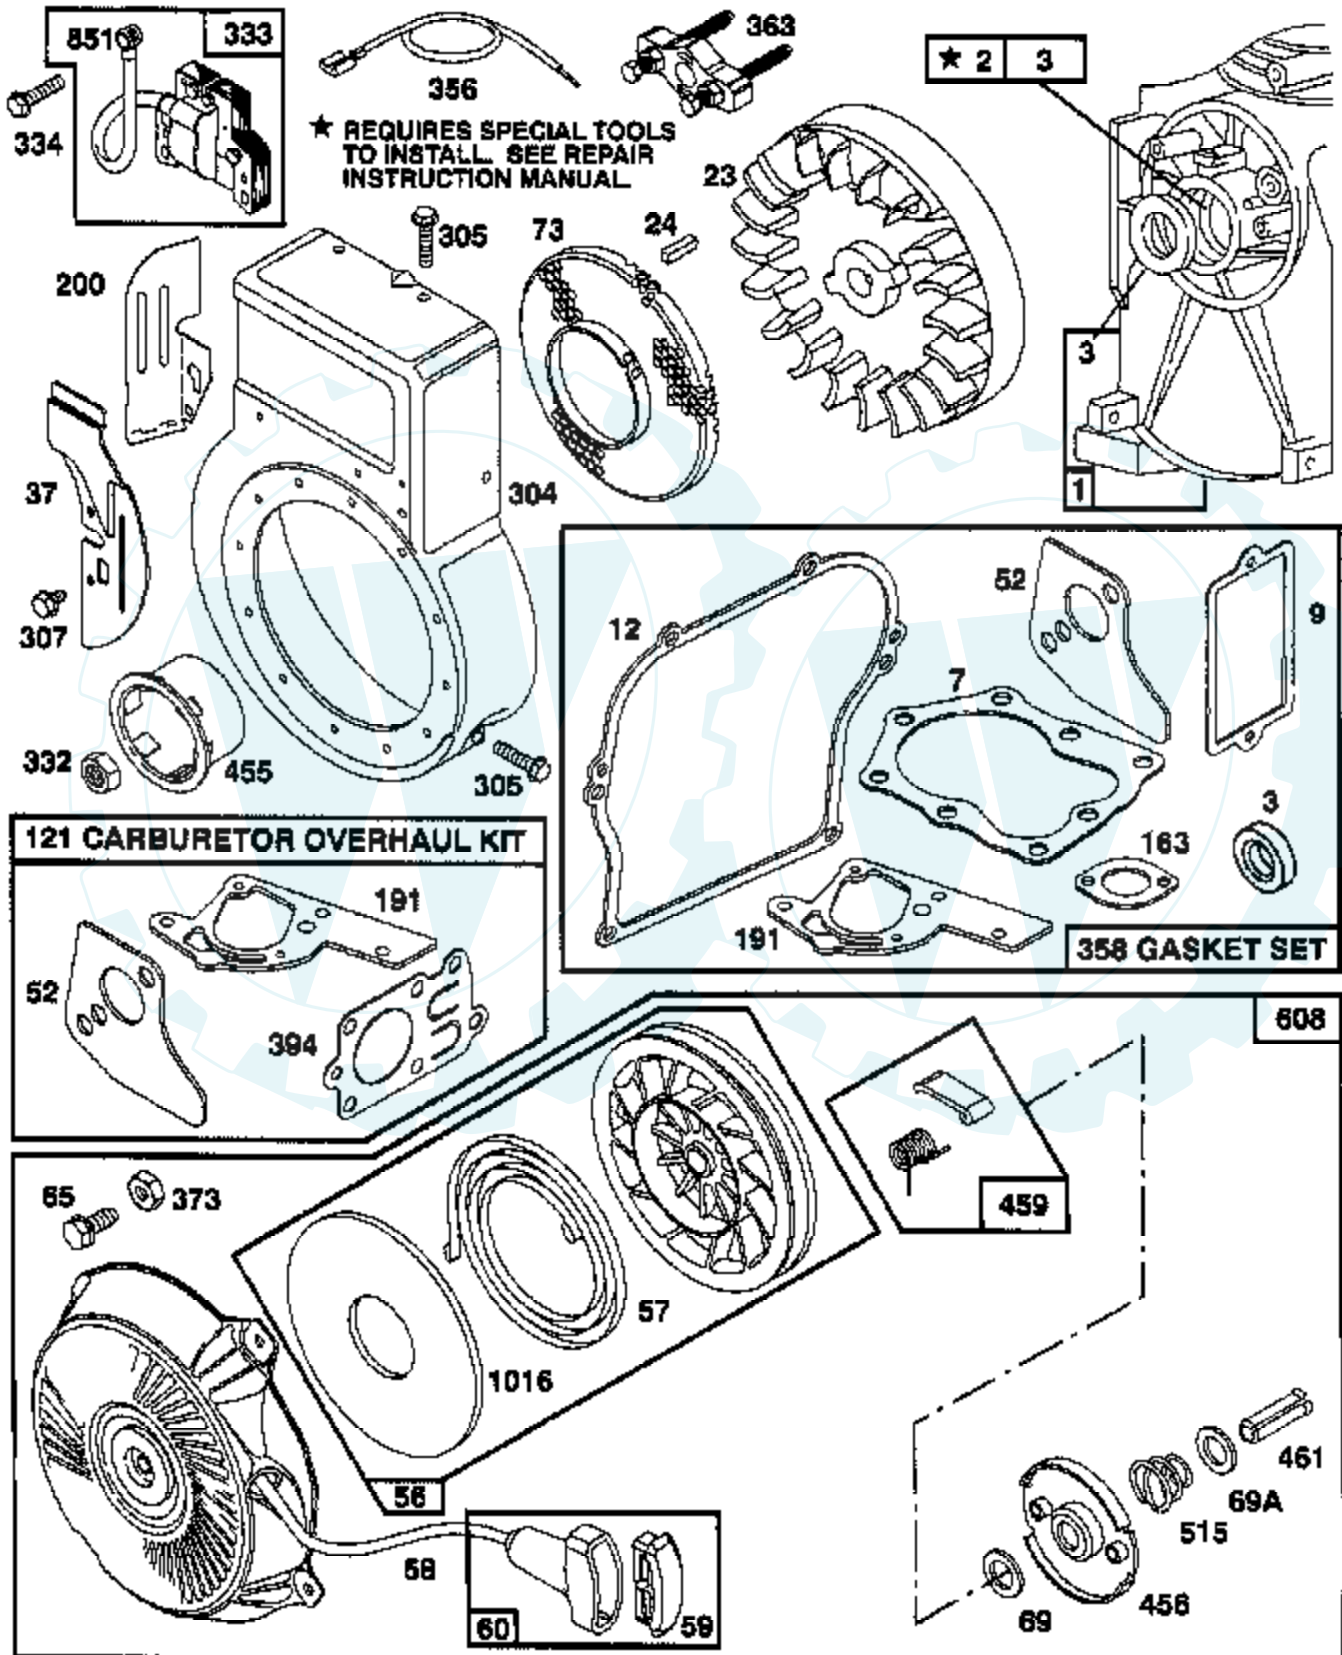

**5 HP 24" TILLER - - MODEL NUMBER AYP2002A49
ENGINE, BRIGGS & STRATTON - - MODEL NUMBER 135202, TYPE NO. 0119-01**

Ref #	Part Number	Qty	Description
1	395990		CYLINDER ASSEMBLY
2	297565		BUSHING, CYLINDER
3	299819		SEAL, OIL
5	214040		HEAD, CYLINDER
7	272157		GASKET, CYLINDER HEAD
8	495774		BREATHER ASSEMBLY
9	27549		GASKET, VALVE COVER
10	94621		SCREW, STEMS
11	66578		GROMMET, BREATHER TUBE
12	270080		GASKET CRANKCASE STANDARD .015"
	270125		GASKET, CRANKCASE .005" THICK
	270126		GASKET, CRANKCASE .009" THICK
13	94221		SCREW, CYLINDER HEAD 2-3/32"
14	94679		SCREW, CYLINDER HEAD 2-15/32"
15	93448		PLUG, PIPE, HEX SOCKET
	94387		PLUG OIL DRAIN
16	492088		CRANKSHAFT
	230978		CRANKSHAFT GEAR PIN
18	297602		COVER ASSEMBLY, CRANKCASE
19	495660		BUSHING, CRANKCASE COVER
20	294606		SEAL, OIL
21	66768		PLUG, OIL FILLER
22	94682		SCREW
23	297229		FLYWHEEL, MAGNETO
24	222698		KEY, FLYWHEEL
25	298904		PISTON ASSEMBLY, STANDARD
	298905		PISTON ASSEMBLY .010" OVERSIZE
	298906		PISTON ASSEMBLY .020" OVERSIZE
	298907		PISTON ASSEMBLY .030" OVERSIZE
26	298982		RING SET, PISTON, STANDARD
	299742		RING SET, PISTON, CHROME, STANDARD
	298983		RING SET, PISTON .010" OVERSIZE
	298984		RING SET, PISTON .020" OVERSIZE
	298985		RING SET, PISTON .030" OVERSIZE
27	26026		LOCK, PISTON PIN
28	298909		PIN ASSY, PISTON, STD
	298908		PIN ASSEMBLY, PISTON .005" OVERSIZE
29	299430		ROD ASSEMBLY, CONNECTING
	390459		ROD ASSEMBLY, CONNECTING
30	221890		DIPPER, CONNECTING ROD
32	94745		SCREW, CONNECTING ROD
33	211119		VALVE, EXHAUST
34	261044		VALVE, INTAKE
35	260552		SPRING, INTAKE VALVE
36	26478		SPRING, EXHAUST VALVE
37	222443		GUARD, FLYWHEEL
40	93312		RETAINER, VALVE SPRING
45	260642		TAPPET, VALVE
46	212733		GEAR, CAM
52	271936		GASKET, INTAKE ELBOW MOUNTING
55	494846		HOUSING, REWIND STARTER
56	493824		PULLEY, REWIND STARTER
57	262594		SPRING, REWIND STARTER
58	280406		ROPE, REWIND STARTER
59	396892		INSERT, HANDLE
60	393152		HANDLE, REWIND STARTER
65	94686		SCREW, HOUSING MOUNTING
69	280973		WASHER