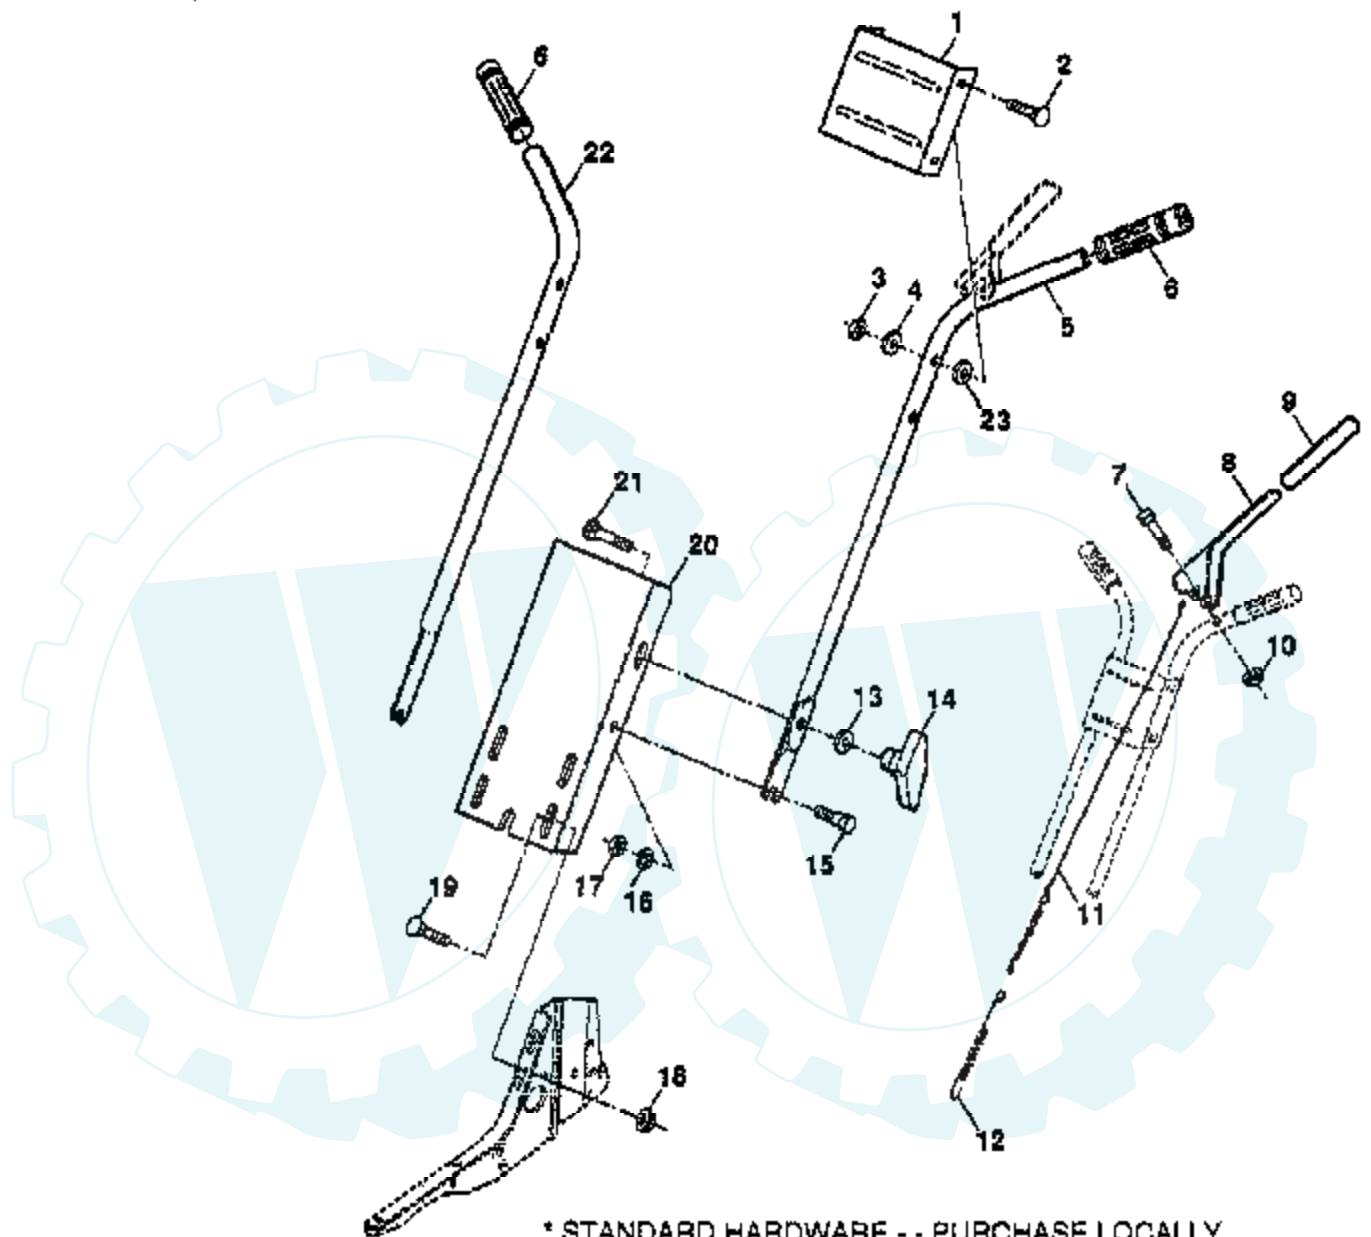

5 HP 24" TILLER - - MODEL NUMBER AYP2002A49 HANDLE ASSEMBLY

* STANDARD HARDWARE - - PURCHASE LOCALLY

NOTE: All component dimensions are given in U.S. inches.
1 inch = 25.4 mm

Ref #	Part Number	Qty	Description
1	137176X505		HANDLE BRKT
2	72140512		BOLT
3	73680500		SUB= 73690500
4	19111116		WASHER
5	2621J		SUB= 154127
6	140536		GRIP NUB DOUBLE
7	74760524		BOLT.HEX.5/16-1.5
8	3069J		SUB= 164937
9	8206H		GRIP T
10	1685H		SUB= 68478
11	3067J		SUB= 100382K
12	3070J		SPRING EXT TI
13	19121414		WASHER
14	136376		KNOB HANDLE
15	471J		BOLT CT
16	10040500		LOCKWASHER
17	73220500		NUT.HEX.5/16-18
18	98000129		NUT
19	72140506		BOLT
20	9209R505		PANEL. HANDLE
21	72110510		BOLT
22	2622J		SUB= 159764
23	19131312		WASHER