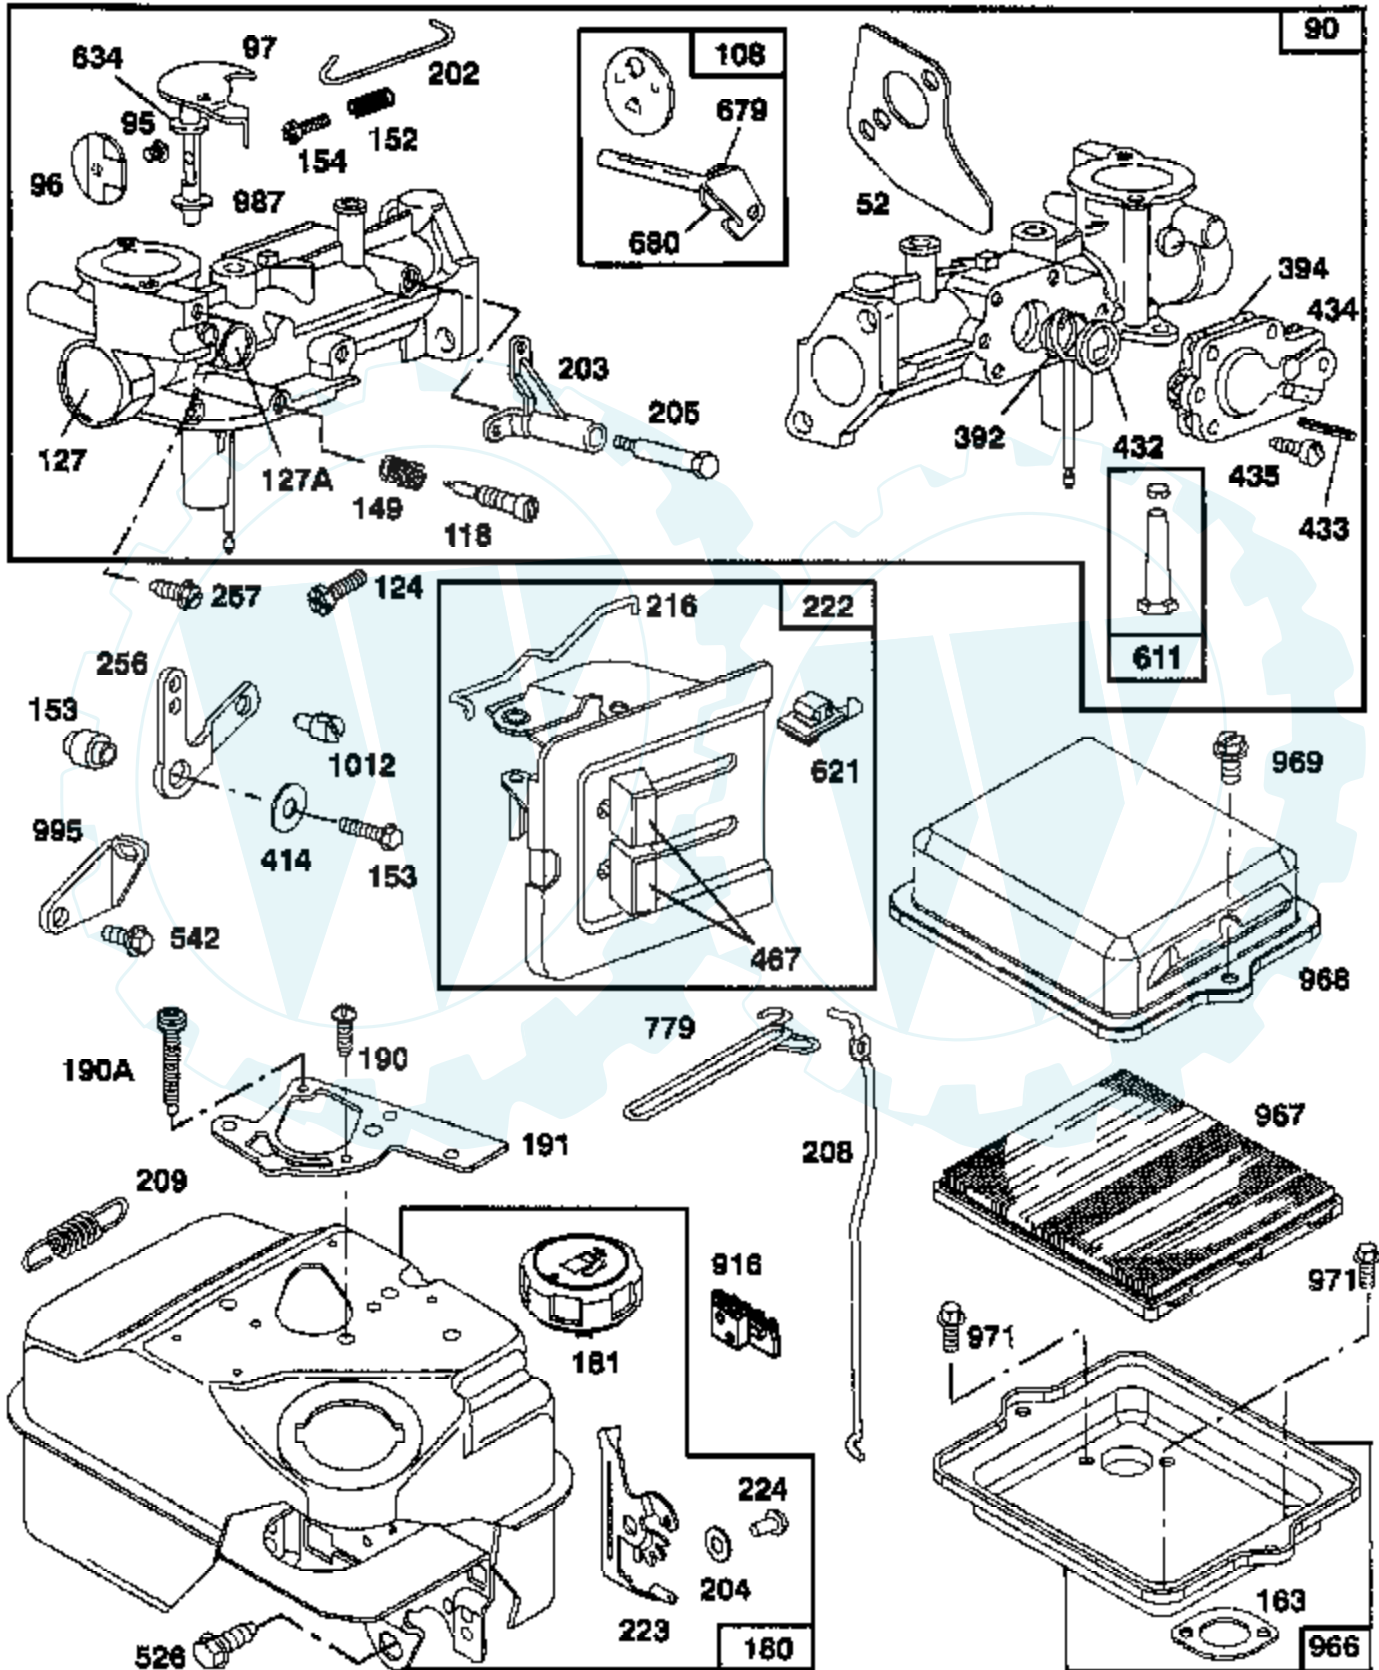

**5 HP 24" TILLER -- MODEL NUMBER AYP2002A49
ENGINE, BRIGGS & STRATTON -- MODEL NUMBER 135202, TYPE NO. 0119-01**

Ref #	Part Number	Qty	Description
1	395990		CYLINDER ASSEMBLY
2	297565		BUSHING, CYLINDER
3	299819		SEAL, OIL
5	214040		HEAD, CYLINDER
7	272157		GASKET, CYLINDER HEAD
8	495774		BREATHER ASSEMBLY
9	27549		GASKET, VALVE COVER
10	94621		SCREW, STEMS
11	66578		GROMMET, BREATHER TUBE
12	270080		GASKET CRANKCASE STANDARD .015"
	270125		GASKET, CRANKCASE .005" THICK
	270126		GASKET, CRANKCASE .009" THICK
13	94221		SCREW, CYLINDER HEAD 2-3/32"
14	94679		SCREW, CYLINDER HEAD 2-15/32"
15	93448		PLUG, PIPE, HEX SOCKET
	94387		PLUG OIL DRAIN
16	492088		CRANKSHAFT
	230978		CRANKSHAFT GEAR PIN
18	297602		COVER ASSEMBLY, CRANKCASE
19	495660		BUSHING, CRANKCASE COVER
20	294606		SEAL, OIL
21	66768		PLUG, OIL FILLER
22	94682		SCREW
23	297229		FLYWHEEL, MAGNETO
24	222698		KEY, FLYWHEEL
25	298904		PISTON ASSEMBLY, STANDARD
	298905		PISTON ASSEMBLY .010" OVERSIZE
	298906		PISTON ASSEMBLY .020" OVERSIZE
	298907		PISTON ASSEMBLY .030" OVERSIZE
26	298982		RING SET, PISTON, STANDARD
	299742		RING SET, PISTON, CHROME, STANDARD
	298983		RING SET, PISTON .010" OVERSIZE
	298984		RING SET, PISTON .020" OVERSIZE
	298985		RING SET, PISTON .030" OVERSIZE
27	26026		LOCK, PISTON PIN
28	298909		PIN ASSY, PISTON, STD
	298908		PIN ASSEMBLY, PISTON .005" OVERSIZE
29	299430		ROD ASSEMBLY, CONNECTING
	390459		ROD ASSEMBLY, CONNECTING
30	221890		DIPPER, CONNECTING ROD
32	94745		SCREW, CONNECTING ROD
33	211119		VALVE, EXHAUST
34	261044		VALVE, INTAKE
35	260552		SPRING, INTAKE VALVE
36	26478		SPRING, EXHAUST VALVE
37	222443		GUARD, FLYWHEEL
40	93312		RETAINER, VALVE SPRING
45	260642		TAPPET, VALVE
46	212733		GEAR, CAM
52	271936		GASKET, INTAKE ELBOW MOUNTING
55	494846		HOUSING, REWIND STARTER
56	493824		PULLEY, REWIND STARTER
57	262594		SPRING, REWIND STARTER
58	280406		ROPE, REWIND STARTER
59	396892		INSERT, HANDLE
60	393152		HANDLE, REWIND STARTER
65	94686		SCREW, HOUSING MOUNTING
69	280973		WASHER