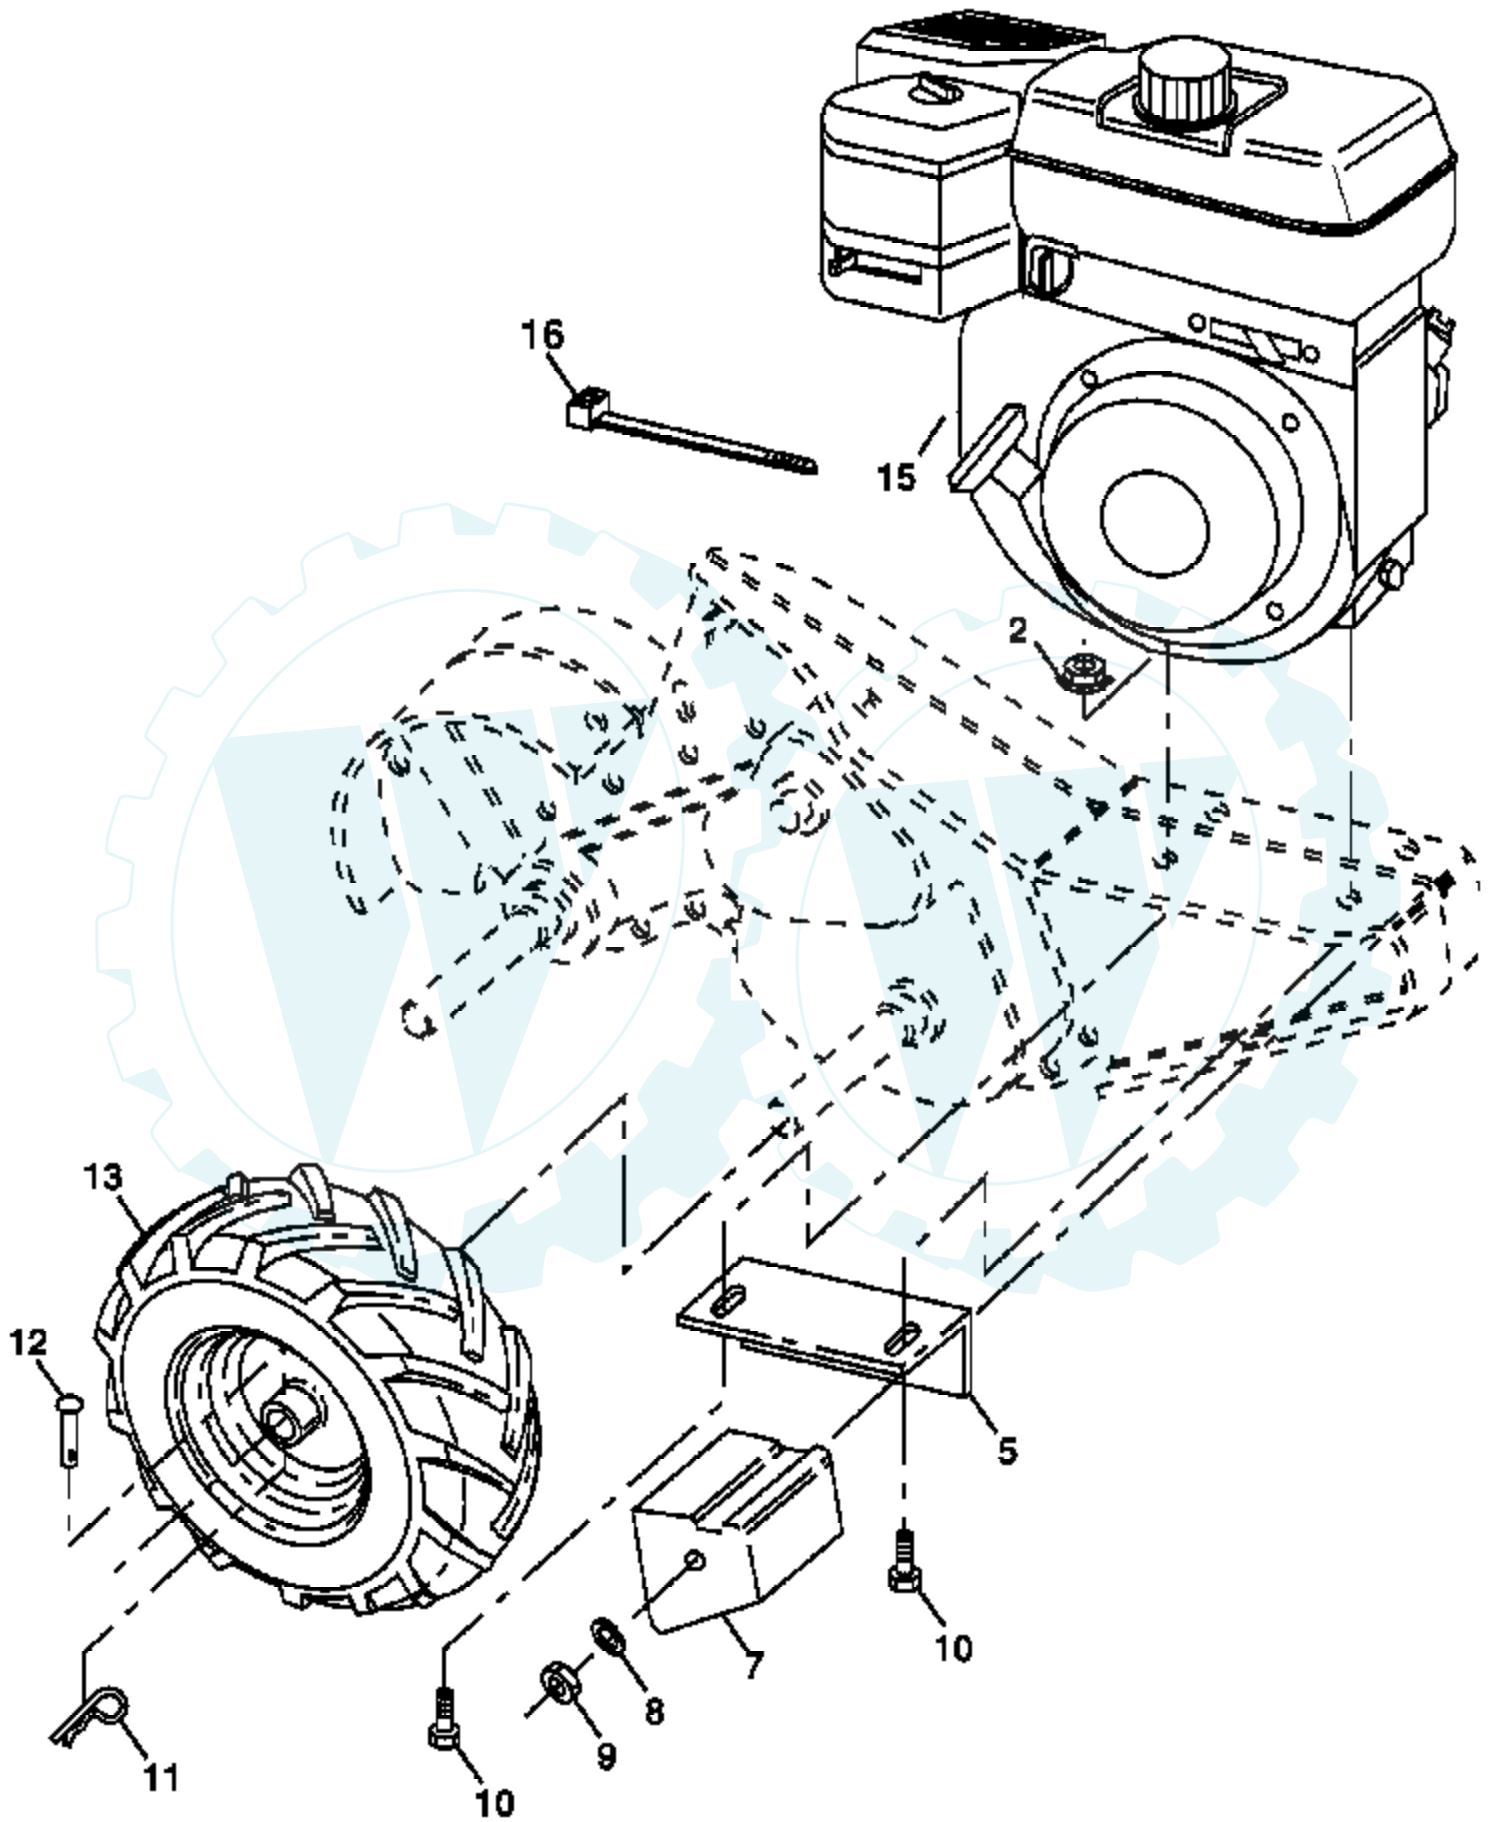

Ref #	Part Number	Qty	Description
2	73970500		Nut, Hex Flange
5	102332X		Bracket, Reinforcement
7	102173X		Counter Weight, R.H.
8	10040600		Washer, Lock 3/8
9	73220600		Nut, Hex 3/8-16
10	74760524		Bolt, Hex 5/16-18 x 1-1/2
11	4497H		Clip, Hairpin
12	126875X		Rivet, Drilled
13	102190X		Tire
	183122X624		Rim
	795R		Tire Valve
15			Engine, Briggs & Stratton Model No. 120302 (Order parts from engine Manufacturer)
16	7192J		Tie Cable