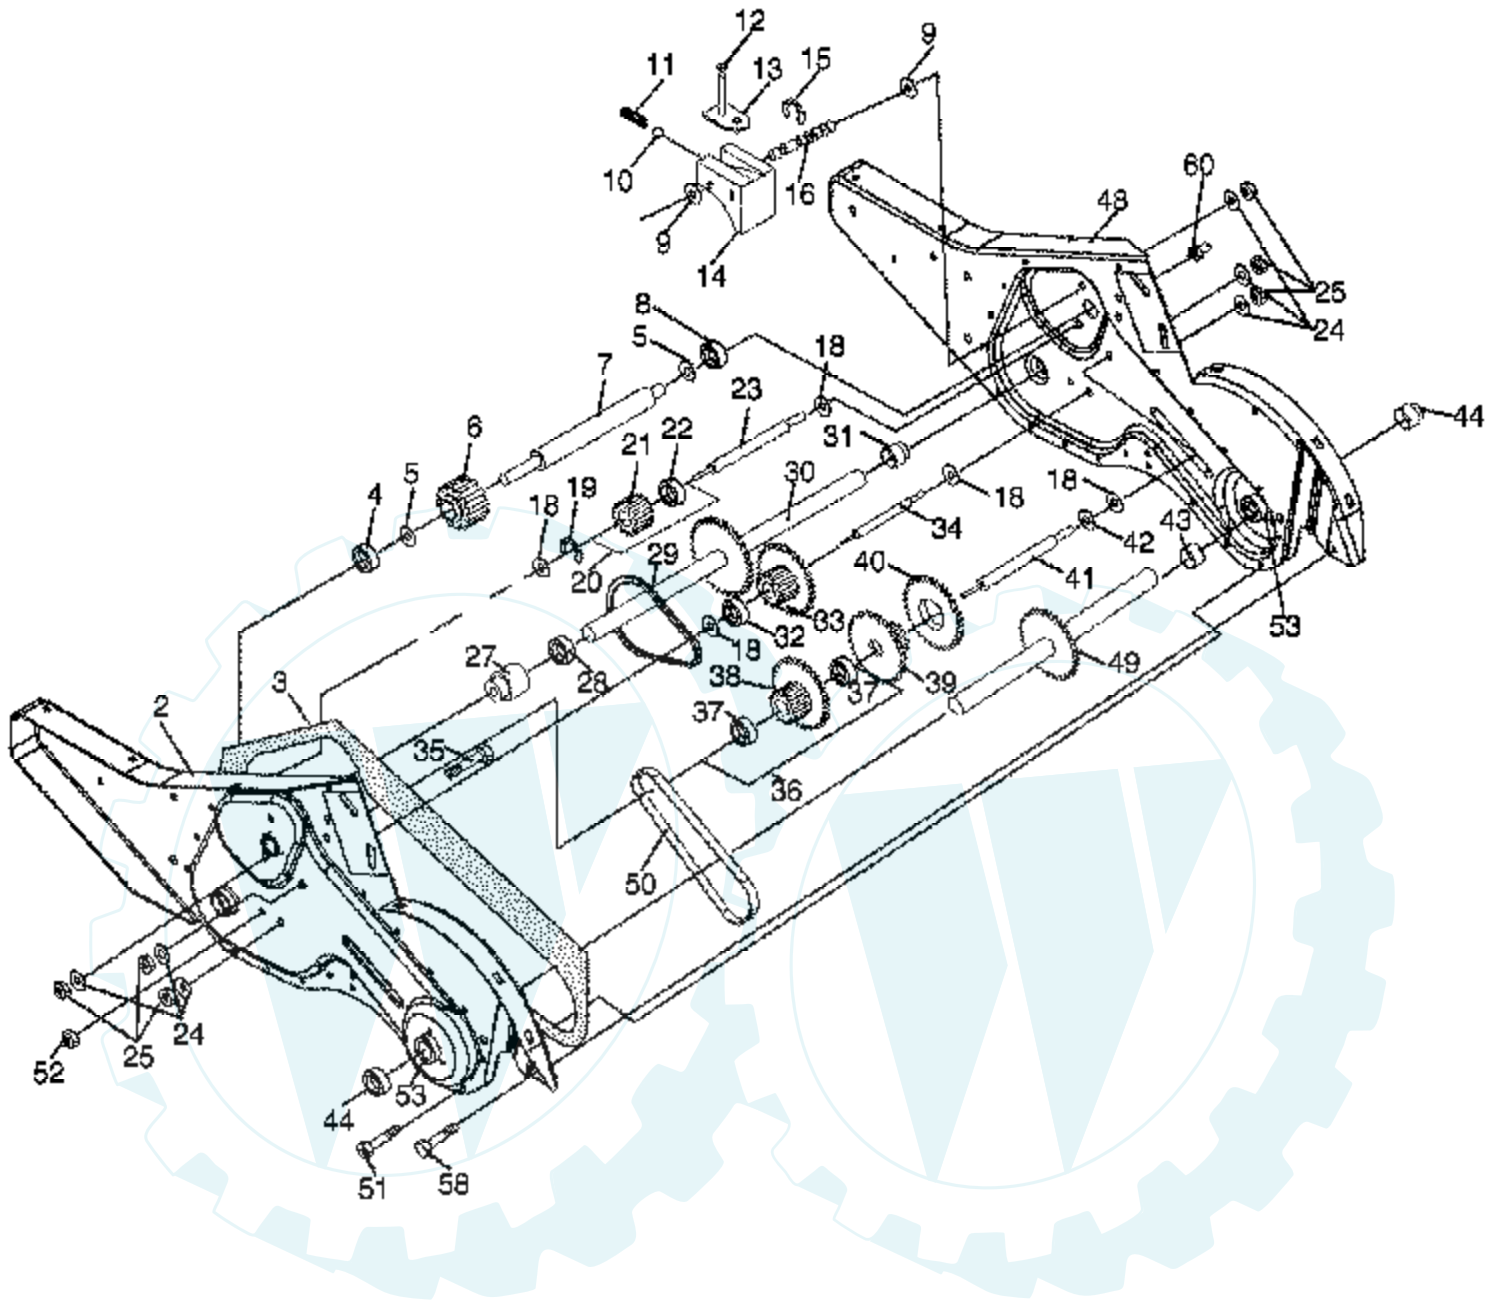

Ref #	Part Number	Qty	Description
2	73970500		Nut, Hex Flange
5	102332X		Bracket, Reinforcement
7	102173X		Counter Weight, R.H.
8	10040600		Washer, Lock 3/8
9	73220600		Nut, Hex 3/8-16
10	74760524		Bolt, Hex 5/16-18 x 1-1/2
11	4497H		Clip, Hairpin
12	126875X		Rivet, Drilled
13	102190X		Tire
	183122X624		Rim
	795R		Tire Valve
15			Engine, Briggs & Stratton Model No. 120302 (Order parts from engine Manufacturer)
16	7192J		Tie Cable

Ref #	Part Number	Qty	Description
1	4459J		Tine, Outer, L.H.
2	132673		Clevis Pin
3	6554J		Tine, Inner, L.H.
4	3146R		Clip, Hairpin
5	132727		Assembly, Hub and Plate, L.H.
6	73540600		Nut, Crownlock 3/8-24
8	74610616		Bolt, Hex 3/8-24 x 1
9	4460J		Tine, Outer, R.H.
10	132728		Assembly, Hub and Plate, R.H.
11	6555J		Tine, Inner, R.H.

Ref #	Part Number	Qty	Description
1	73900500		Nut, Flange 5/16-18
2	161415X505		Shield, Side, Outer L. H.
3	8393J		Pin, Stake, Depth
4	12000035		Ring, Klip
5	180847		Bolt, Carriage 5/16-18 x 3/4
6	8394J		Spring
7	8392J		Bracket, Latch
8	109230X		Spring, Depth Stake
9	102326X505		Shield, Tine
10	72140508		Bolt 5/16-18 x 1
11	73220500		Nut, Hex 5/16-18
12	10040500		Washer, Lock 5/16
13	72110510		Bolt, Carriage 5/16-18 x 1-1/4
14	124343X		Bracket, Shield Tine
15	161414X505		Shield, Side, Outer R.H.
16	73900400		Nut, Hex Flange 1/4-20 unc
18	72040410		Bolt, Carriage 1/4-20 x 1-1/4 Gr. 5
19	102701X		Grip
20	73220600		Nut, Hex 3/8-16
21	102156X		Stake, Depth
22	74930632		Bolt, Hex 3/8-16 x 2
23	4440J		Hinge
24	72140404		Bolt, Carriage 1/4-20 x 1/2 Gr. 5
25	6712J		Cap, Vinyl
26	109227X		Pad, Idler
27	102695X505		Shield, Leveling
28	120588X		Pin, Hinge
29	104085X505		Shield, Side
32	73220400		Nut Fin Hex 1/4-20 unc
33	10040400		Washer Lock Hvy Helical 1/4