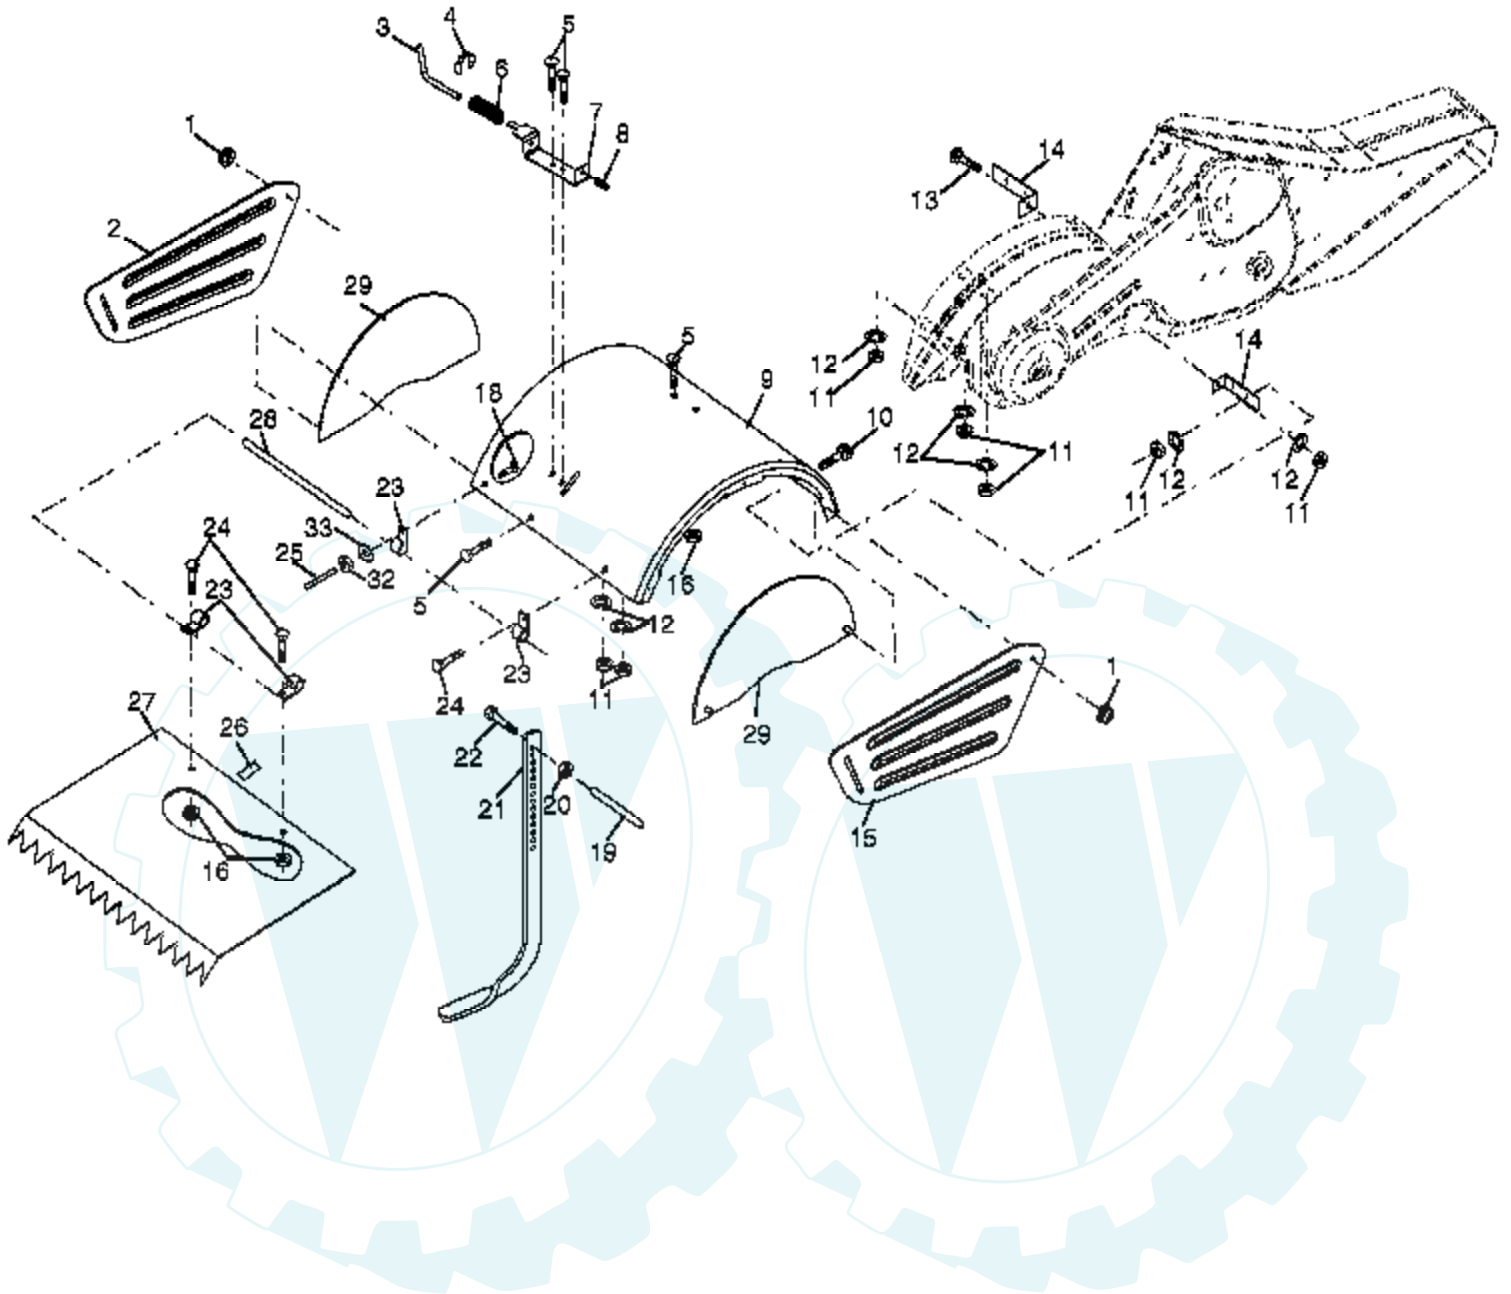

Ref #	Part Number	Qty	Description
1	73510500		Nut, Keps 5/16-18
2	10040600		Washer, Lock 3/8
3	73220600		Nut, Hex 3/8-16
4	170127		Shield, Inner, Belt Guard
5	164329		Pin Spirol Flared
6	110111X		Lever, Shift
7	72110404		Bolt, Carriage 1/4-20 x 1/2 Gr. 5
8	8700J		Plate, Shift Indicator
9	86777		Screw, Hex, Washer Head, Slotted #10-24 x 1/2
10	9484R		Clip
11	10040400		Washer, Lock 1/4
12	73220400		Nut, Hex 1/4-20
13	23230506		Screw, Set, Hex 5/16-18 x 3/8
14	156117		Spacer, Split 0.327 x 0.42 x 1.220
15	19111116		Washer 11/32 x 11/16 x 16 Ga.
16	145102		Sheave, Transmission
19	12000028		Ring, Retainer
21	110652X		Spacer, Split 0.327 x 0.42 x 2.09
22	74770508		Bolt Hex 5/16-24 x 1/2
23	102190X		Tire
	183122X624		Rim
	795R		Tire Valve
24	126875X		Rivet, Drilled
25	4497H		Clip, Hairpin
26	165501X505		Guard, Belt
27	132801		Belt, V
28	104679X		Pulley, Idler
29	12000032		Ring, Klip
30	159229		Bracket, Idler
31	102384X		Bolt, Hex 5/16-16 x 12
32	102141X		Shaft, Idler Arm
33	74760616		Bolt, Hex 3/8-16 x 1
34	102383X		Counterweight, L. H.
35	74760524		Bolt, Hex 5/16-18 x 1-1/2
36	102331X		Bracket, Reinforcement, L. H.
37	130812		Sheave, Engine
38	74760544		Bolt, Hex 5/16-18 x 2-3/4
39	140062		Cap, Plunger
40	170488		Screw, Hex Wsh Slt #10-24 x .50
44	73800500		Nut, Lock 5/16-18
65	73970500		Nut, Lock Hex Flange
66	19131312		Washer

Ref #	Part Number	Qty	Description
1	4459J		Tine, Outer, L.H.
2	132673		Clevis Pin
3	6554J		Tine, Inner, L.H.
4	3146R		Clip, Hairpin
5	132727		Assembly, Hub and Plate, L.H.
6	73540600		Nut, Crownlock 3/8-24
8	74610616		Bolt, Hex 3/8-24 x 1
9	4460J		Tine, Outer, R.H.
10	132728		Assembly, Hub and Plate, R.H.
11	6555J		Tine, Inner, R.H.