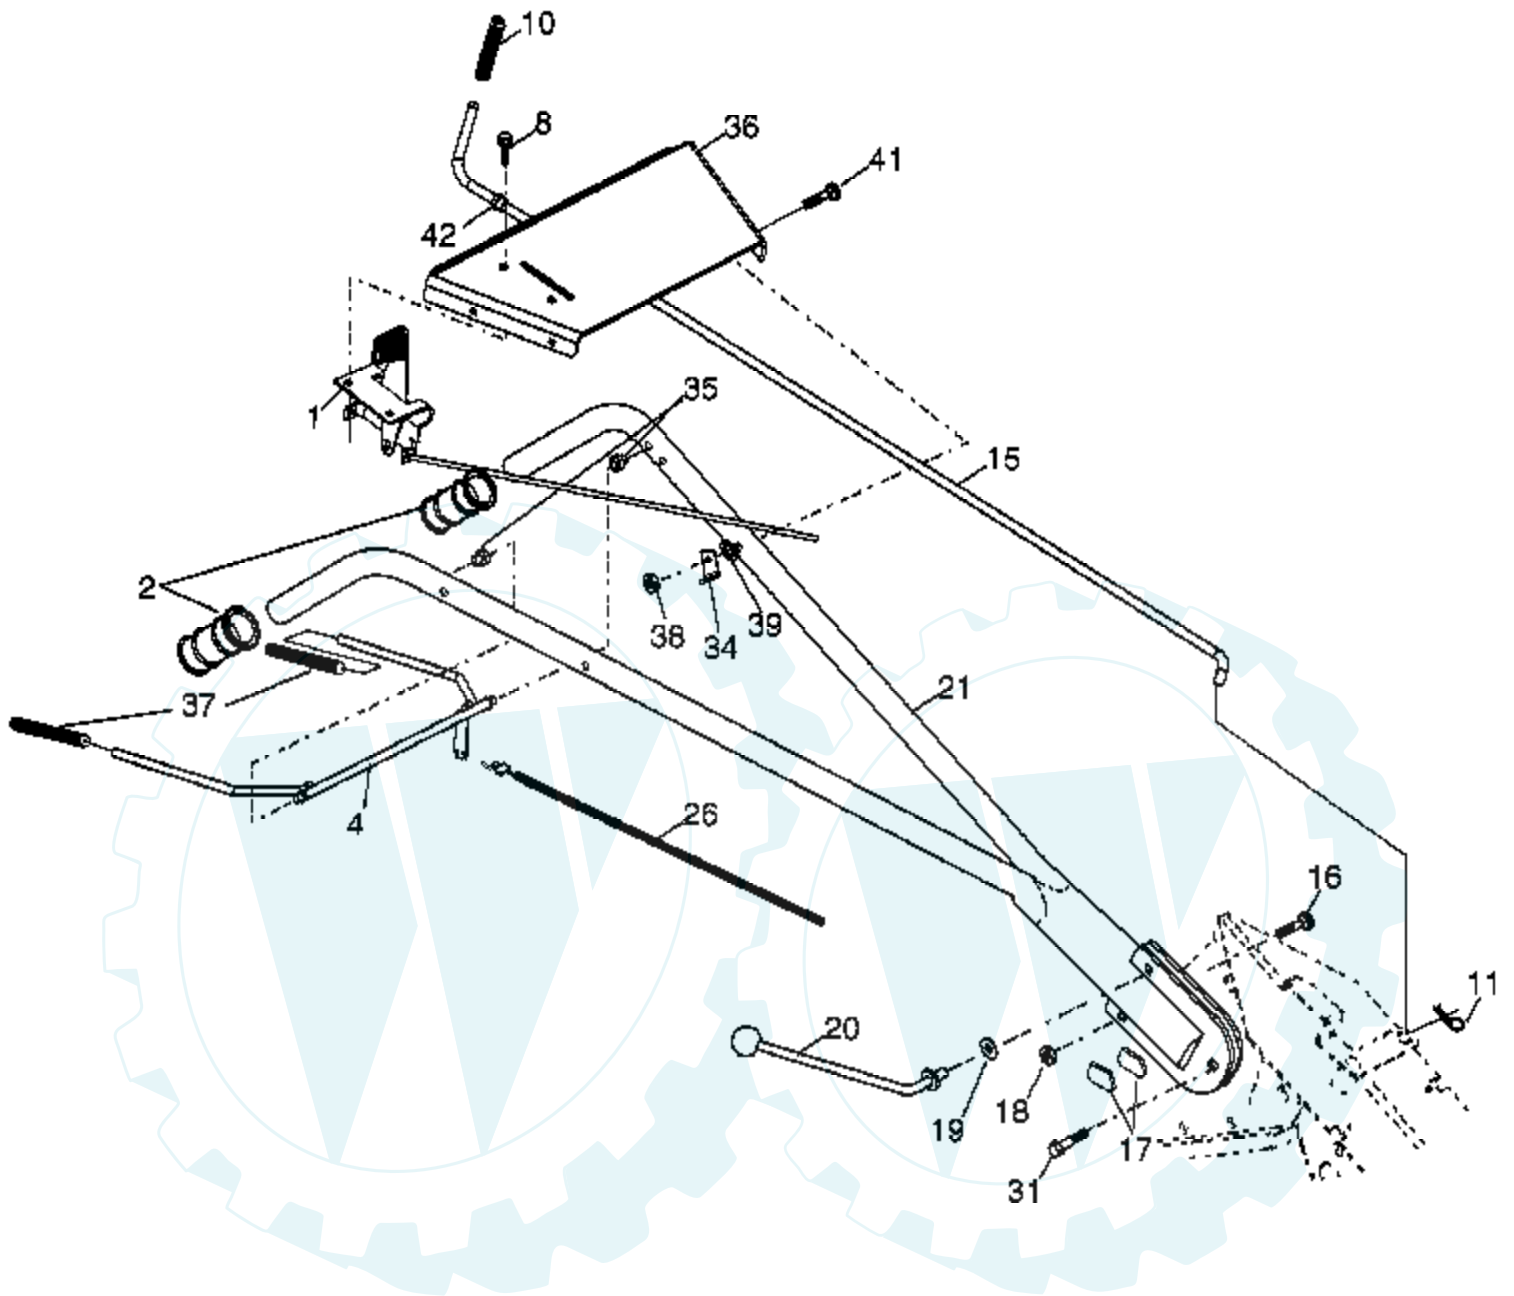

Ref #	Part Number	Qty	Description
1	186256		Decal, Control Panel
2	162215		Decal, Warning
3	190487		Decal, Belt Guard
4	143678		Decal, Instruction, Tilling
5	141907		Decal, Hand Placement
6	102180X		Decal, Shift Indicator
7	171077		Decal, OHV N-I/C 190CELBL
8	171075		Decal, Briggs & Stratton
9	141906		Decal, Warning
10	171078		Decal, Rewind INTEK
11	186250		Decal, Tine Shield
13	156199		Decal, Control Panel Reverse
	190392		Manual, Owner's (English)
	190393		Manual, Owner's (Spanish)

Ref #	Part Number	Qty	Description
1	180634		Control, Throttle
2	150744		Grip, Handle
4	159227		Bar, Control
8	17720408		Screw
10	8389J		Grip, Handle
11	4497H		Clip, Hairpin
15	108281X		Rod, Shift
16	72110608		Bolt, Carriage 3/8-16 x 1 Gr. 5
17	109229X		Lock, Handle
18	73680600		Nut Crownlock 3/8-16 UNC
19	19131611		Washer 13/32 x 1 x 11 Ga.
20	109228X		Lever, Lock, Handle
21	150217		Handle
26	159232		Cable, Clutch
31	150696		Bolt, Pivot
34	145821		Bracket, Clutch Cable
35	146480		Grommet, Handle
36	188413X505		Bracket, Handle
37	102604X		Grip, Bar Control
39	10040500		Washer, Lock 5/16
38	73800500		Locknut 5/16-18
41	72110514		Bolt, Carriage 5/16-18 x 1-3/4
42	121248X		Bushing, Snap

Ref #	Part Number	Qty	Description
1	4459J		Tine, Outer, L.H.
2	132673		Clevis Pin
3	6554J		Tine, Inner, L.H.
4	3146R		Clip, Hairpin
5	132727		Assembly, Hub and Plate, L.H.
6	73540600		Nut, Crownlock 3/8-24
8	74610616		Bolt, Hex 3/8-24 x 1
9	4460J		Tine, Outer, R.H.
10	132728		Assembly, Hub and Plate, R.H.
11	6555J		Tine, Inner, R.H.