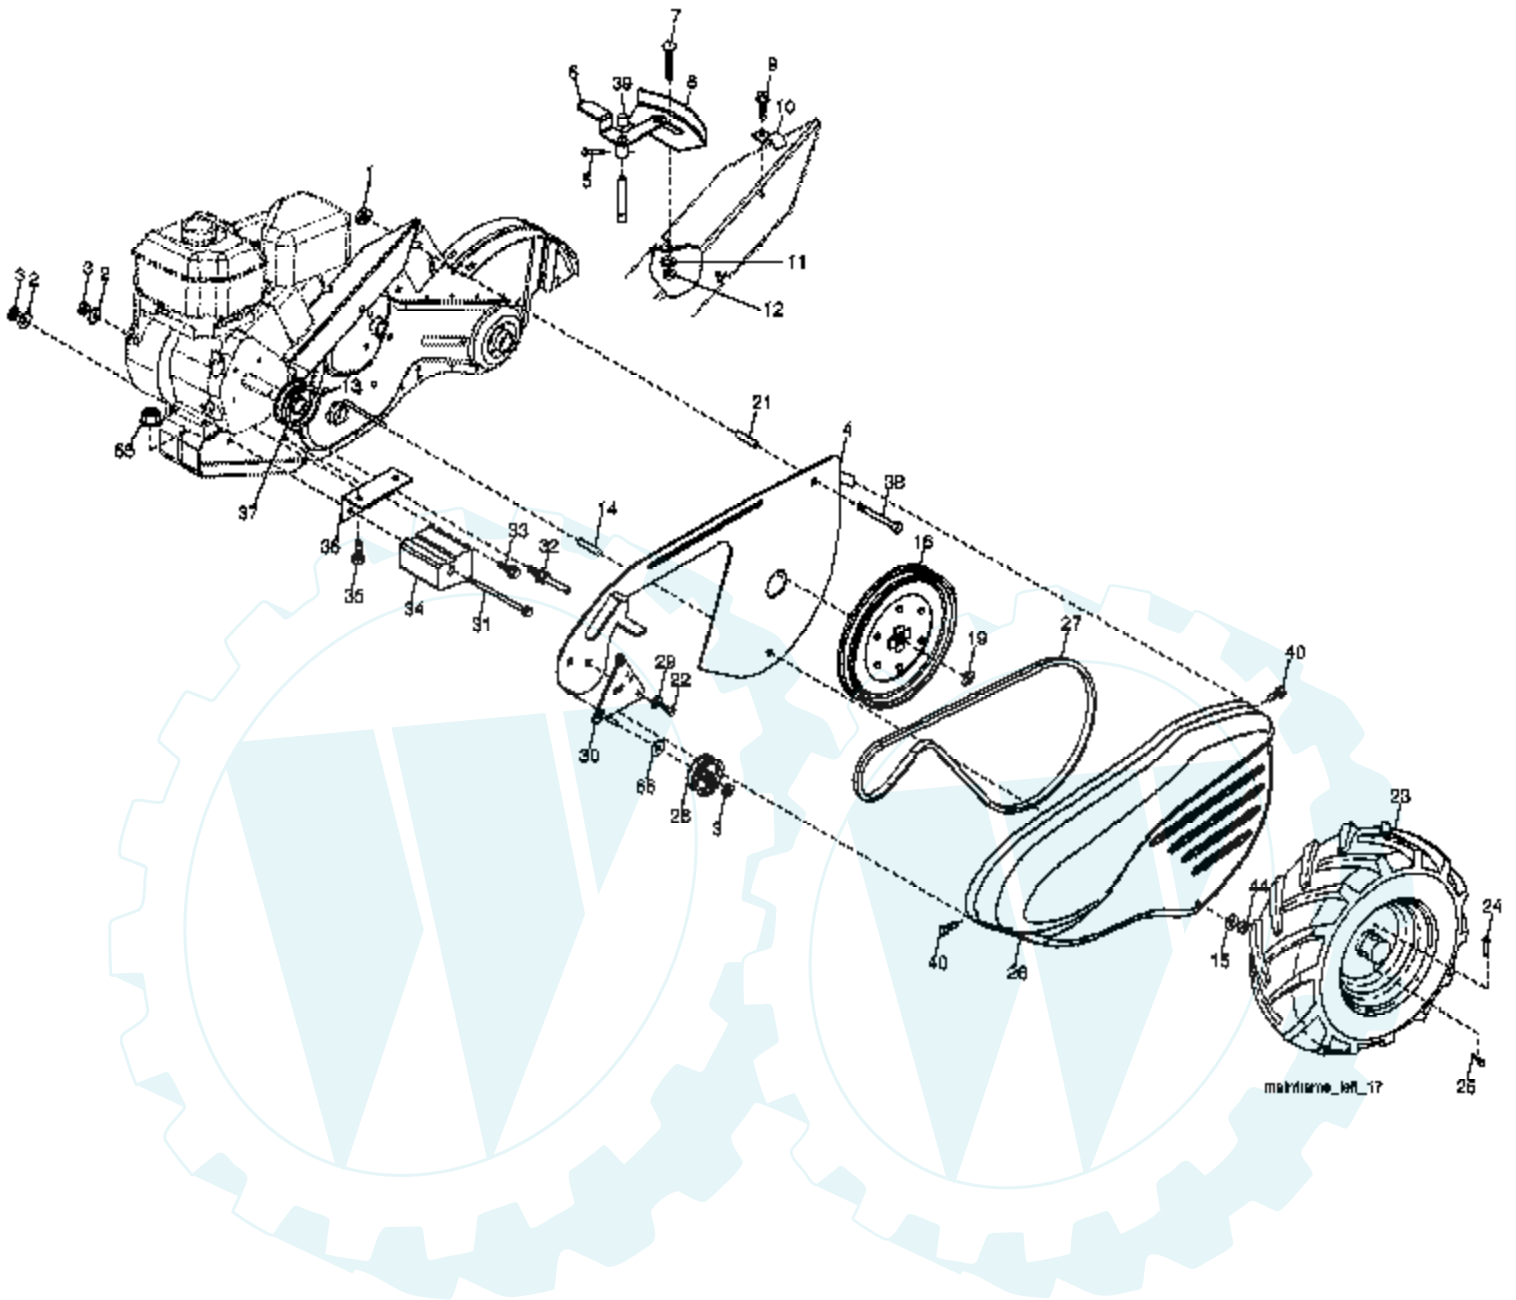

Ref #	Part Number	Qty	Description
1	186256		Decal, Control Panel
2	162215		Decal, Warning
3	190487		Decal, Belt Guard
4	143678		Decal, Instruction, Tilling
5	141907		Decal, Hand Placement
6	102180X		Decal, Shift Indicator
7	171077		Decal, OHV N-I/C 190CELBL
8	171075		Decal, Briggs & Stratton
9	141906		Decal, Warning
10	171078		Decal, Rewind INTEK
11	186250		Decal, Tine Shield
13	156199		Decal, Control Panel Reverse
	190392		Manual, Owner's (English)
	190393		Manual, Owner's (Spanish)

Ref #	Part Number	Qty	Description
1	180634		Control, Throttle
2	150744		Grip, Handle
4	159227		Bar, Control
8	17720408		Screw
10	8389J		Grip, Handle
11	4497H		Clip, Hairpin
15	108281X		Rod, Shift
16	72110608		Bolt, Carriage 3/8-16 x 1 Gr. 5
17	109229X		Lock, Handle
18	73680600		Nut Crownlock 3/8-16 UNC
19	19131611		Washer 13/32 x 1 x 11 Ga.
20	109228X		Lever, Lock, Handle
21	150217		Handle
26	159232		Cable, Clutch
31	150696		Bolt, Pivot
34	145821		Bracket, Clutch Cable
35	146480		Grommet, Handle
36	188413X505		Bracket, Handle
37	102604X		Grip, Bar Control
39	10040500		Washer, Lock 5/16
38	73800500		Locknut 5/16-18
41	72110514		Bolt, Carriage 5/16-18 x 1-3/4
42	121248X		Bushing, Snap