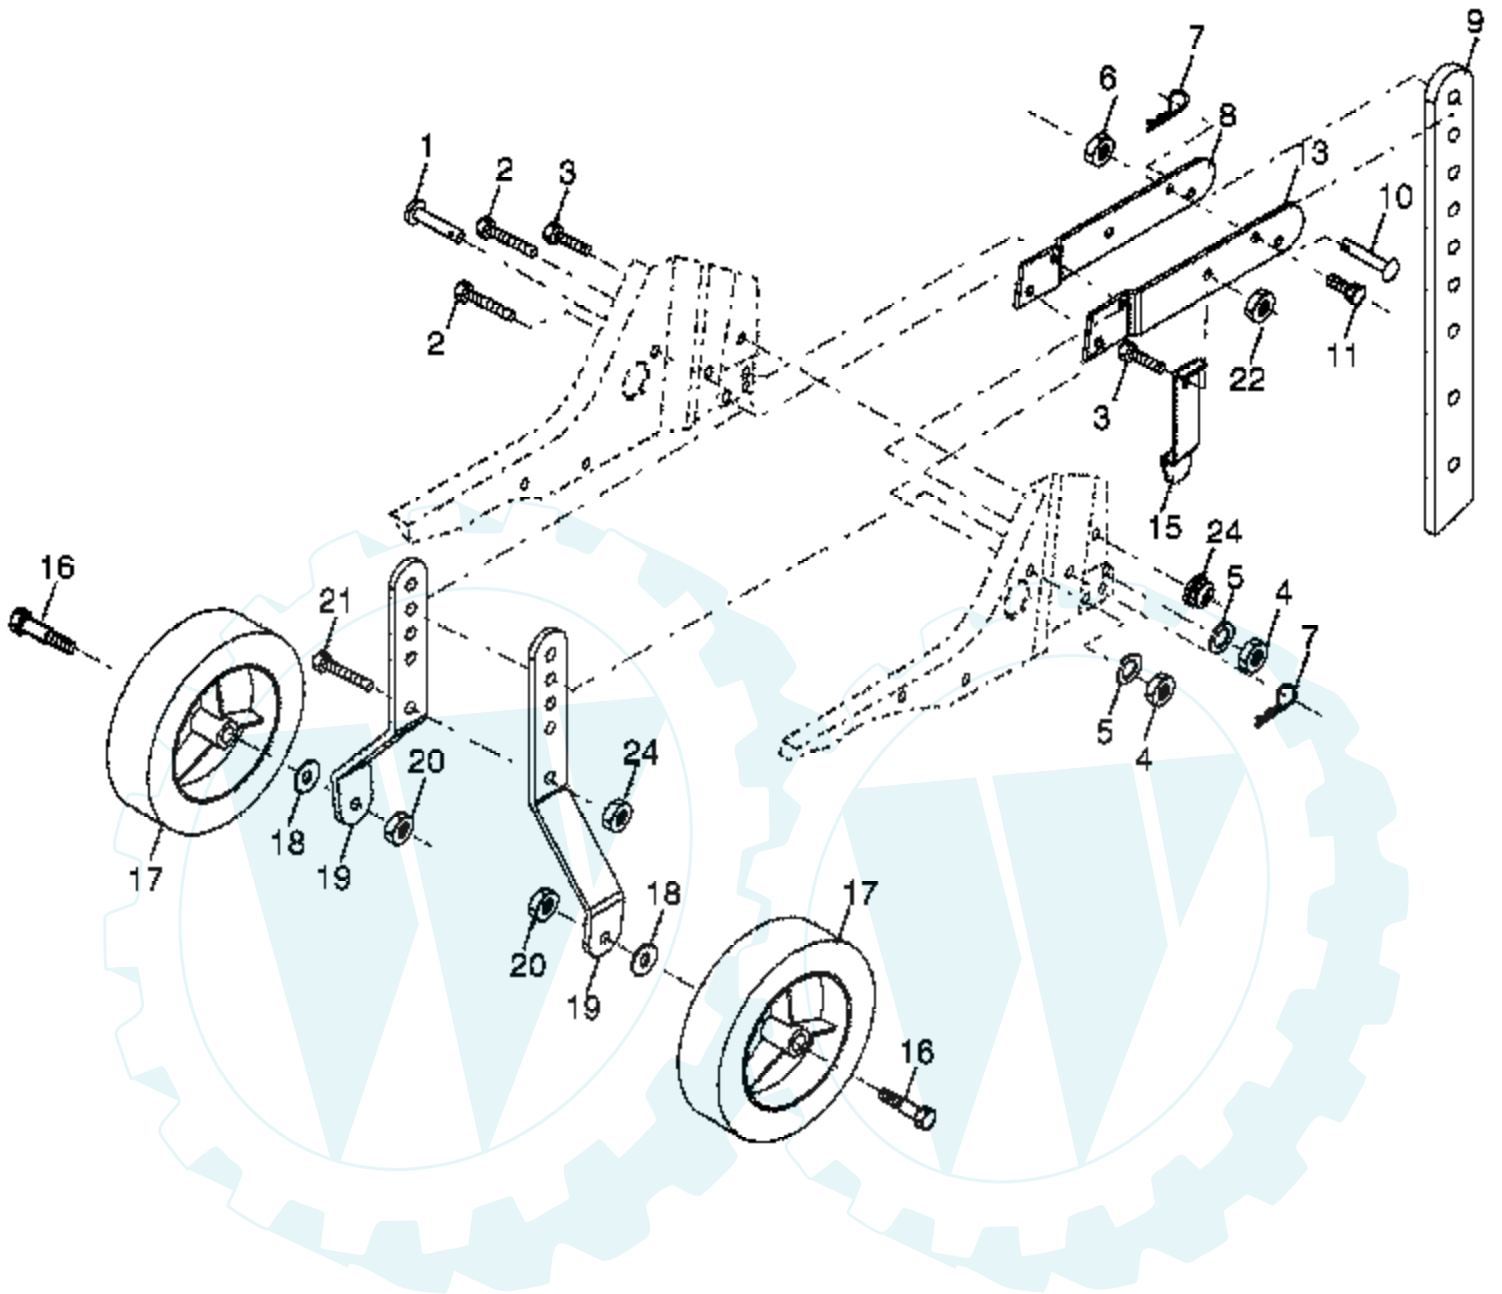

Ref #	Part Number	Qty	Description
1	187820X505		Bracket Handle
2	72140512		Bolt, Carriage 5/16-18 unc x 1-1/2
3	9266R		Grip, Handle
4	166376		Handle, L.H.
5	73680500		Locknut, Crown 5/16-18
6	19111116		Washer 11/32 x 11/16 x 16 Ga.
7	19121414		Washer 3/8 x 7/8 x 14 Ga.
8	74760516		Bolt, Hex Hd. 5/16-18 x 1
9	74760512		Bolt, Hex Hd 5/16-18 x 3/4
10	10040500		Washer, Lock 5/16
11	73220500		Nut, Hex 5/16-18
12	98000129		Nut, Flanged 5/16-18
13	180847		Bolt, Carriage 5/16-18 x 3/4 Gr. 5
14	181452X505		Panel, Handle
16	166377		Handle, R.H.
18	166868		Cable, Control, Tine
19	151229		Lever, Control, Tine
20	154805		Pin, Pivot
21	12000027		Ring, Klip
28	19131312		Washer 13/32 x 13/16 x 12 Ga.
29	12000059		Retaining, Ring
43	188177		Cable Assembly, Reverse
44	181580		Clip

Ref #	Part Number	Qty	Description
1	9194R		Pin, Clevis
2	74760520		Bolt, Hex 5/16-18 x 1-1/4
3	74760512		Bolt, Hex 5/16-18 x 3/4
4	73220500		Nut, Hex 5/16-18
5	10040500		Washer, Lock 5/16
6	73800600		Locknut, w/washer 3/8-16
7	4921H		Clip, Hairpin
8	1952J		Support, Depth Stake, R.H.
9	122233X		Stake, Depth
10	326J		Pin, Clevis
11	74780628		Bolt, Hex, Fin 3/8-16 x 1-3/4
13	1951J		Support, Depth Stake, L.H.
15	5388J		Spring, Stake
16	121117X		Bolt, Shoulder
17	9188R		Wheel
18	19131311		Washer 13/32 x 13/16 x 11 Ga.
19	9190R		Bracket, Wheel
20	73680600		Locknut, Crown 3/8-16
21	74760516		Bolt, Hex 5/16-18 x 1
22	73800500		Locknut, w/insert 5/16-18
24	73970500		Nut Lock Hex Flange