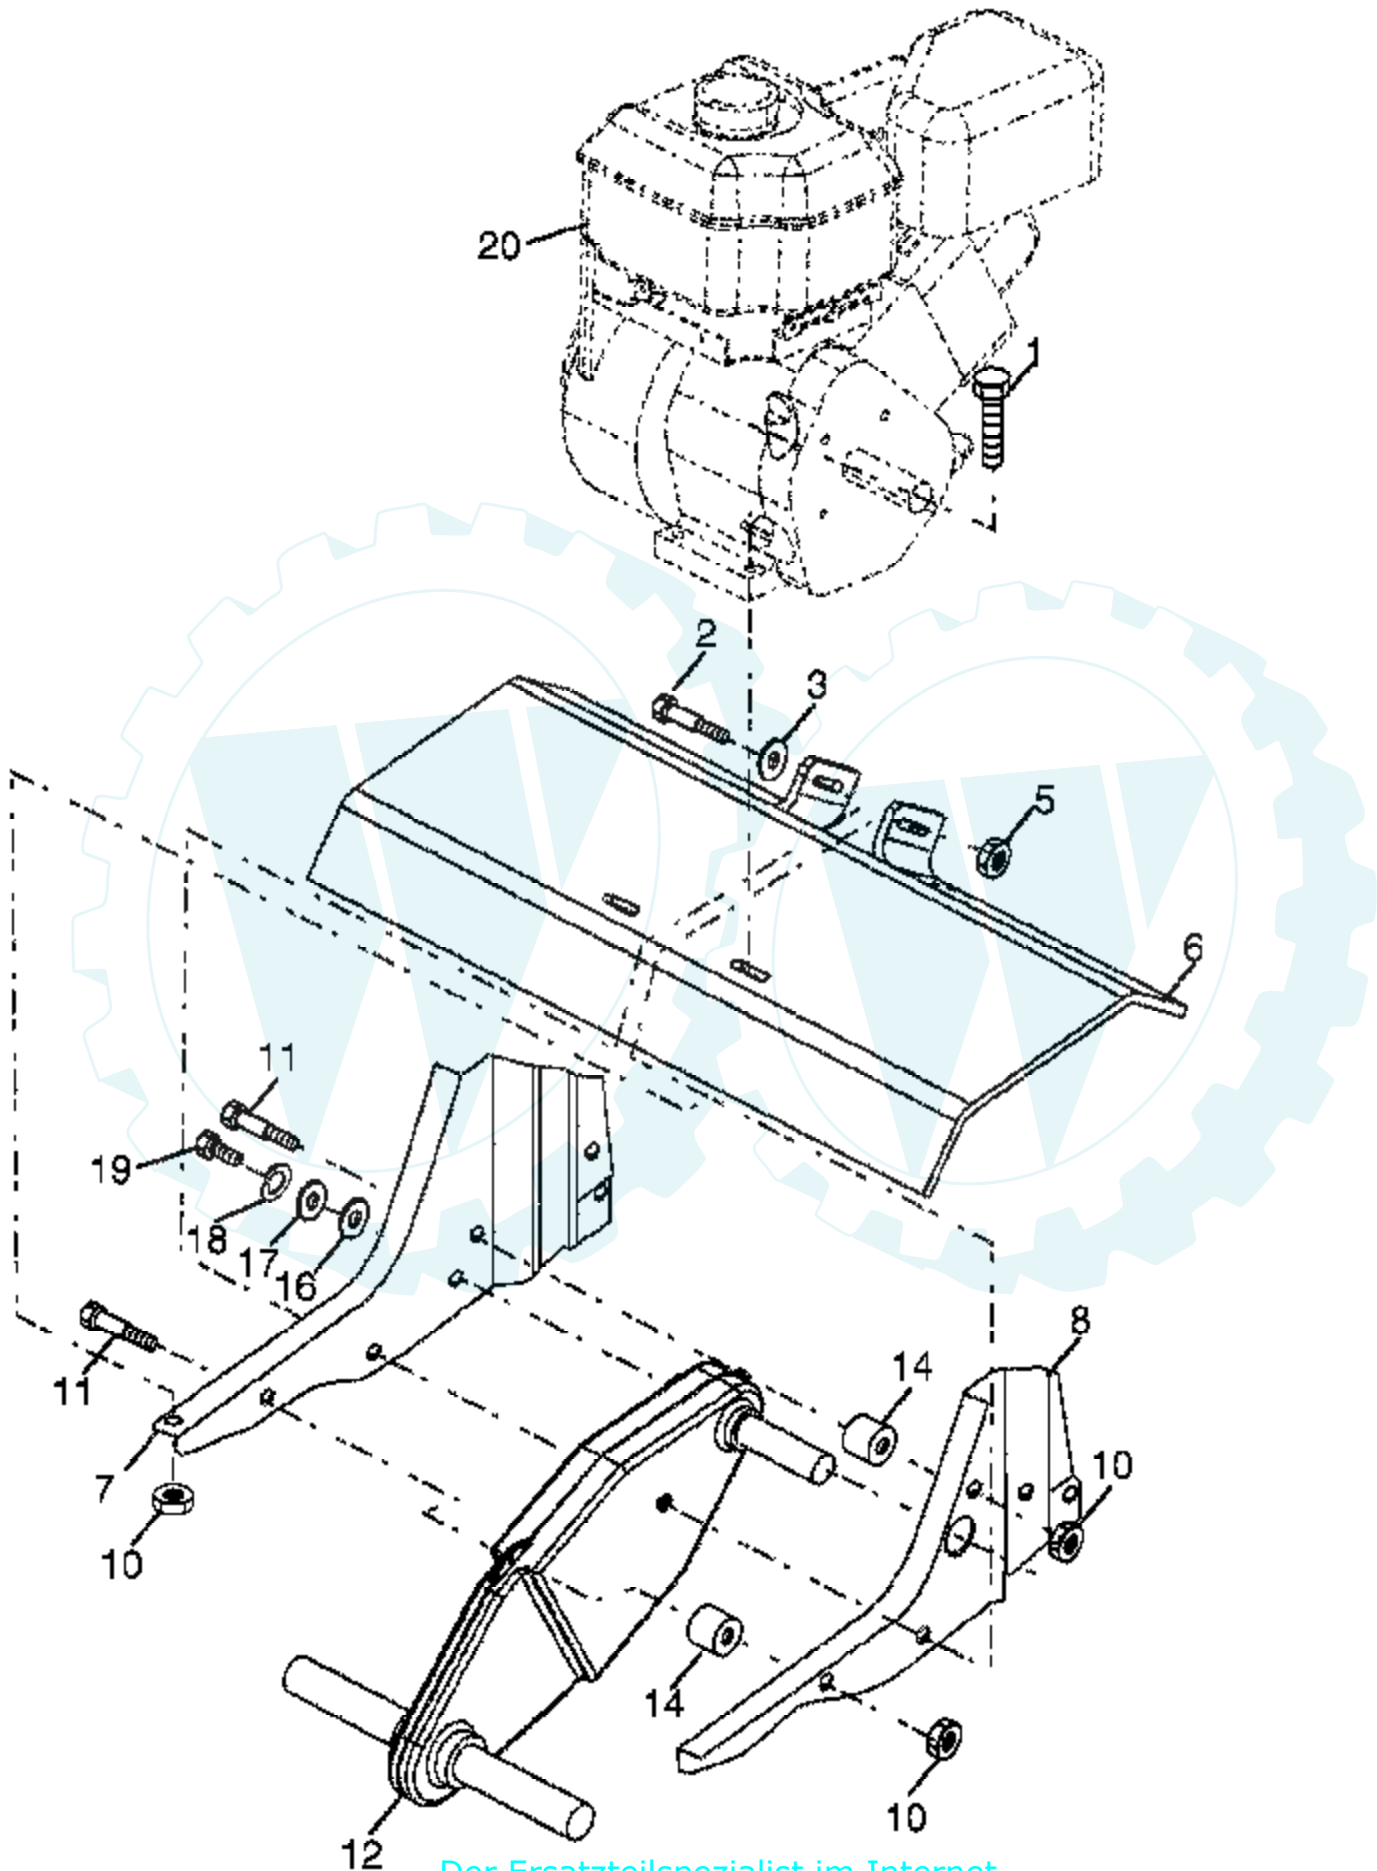

Ref #	Part Number	Qty	Description
1	74760524		Bolt, Hex 5/16-18 x 1-1/2 Gr. 2
2	74780652		Bolt, Hex, Fin 3/8-16 x 3-1/4
3	19131311		Washer 13/32 x 13/16 x 11
5	73900600		Nut Lock Flg 3/8-16 unc
6	9057R505		Shield, Tine
7	188195		Bracket, Engine, R.H.
8	165834		Bracket, Engine, L.H.
10	73970500		Nut Lock Hex Flg
11	187912		Bolt, Shoulder
12	176112		Transmission
14	9173R		Spacer, Split
16	19091412		Washer 9/32 x 7/8 x 12 Ga.
17	19092016		Washer 9/32 x 1-1/4 x 16 Ga.
18	10040400		Washer, Lock 1/4
19	74610412		Bolt, Hex 1/4-28 x 3/4 Gr. 5
20			Engine, Briggs Model 126302 Order parts from engine manufacturer