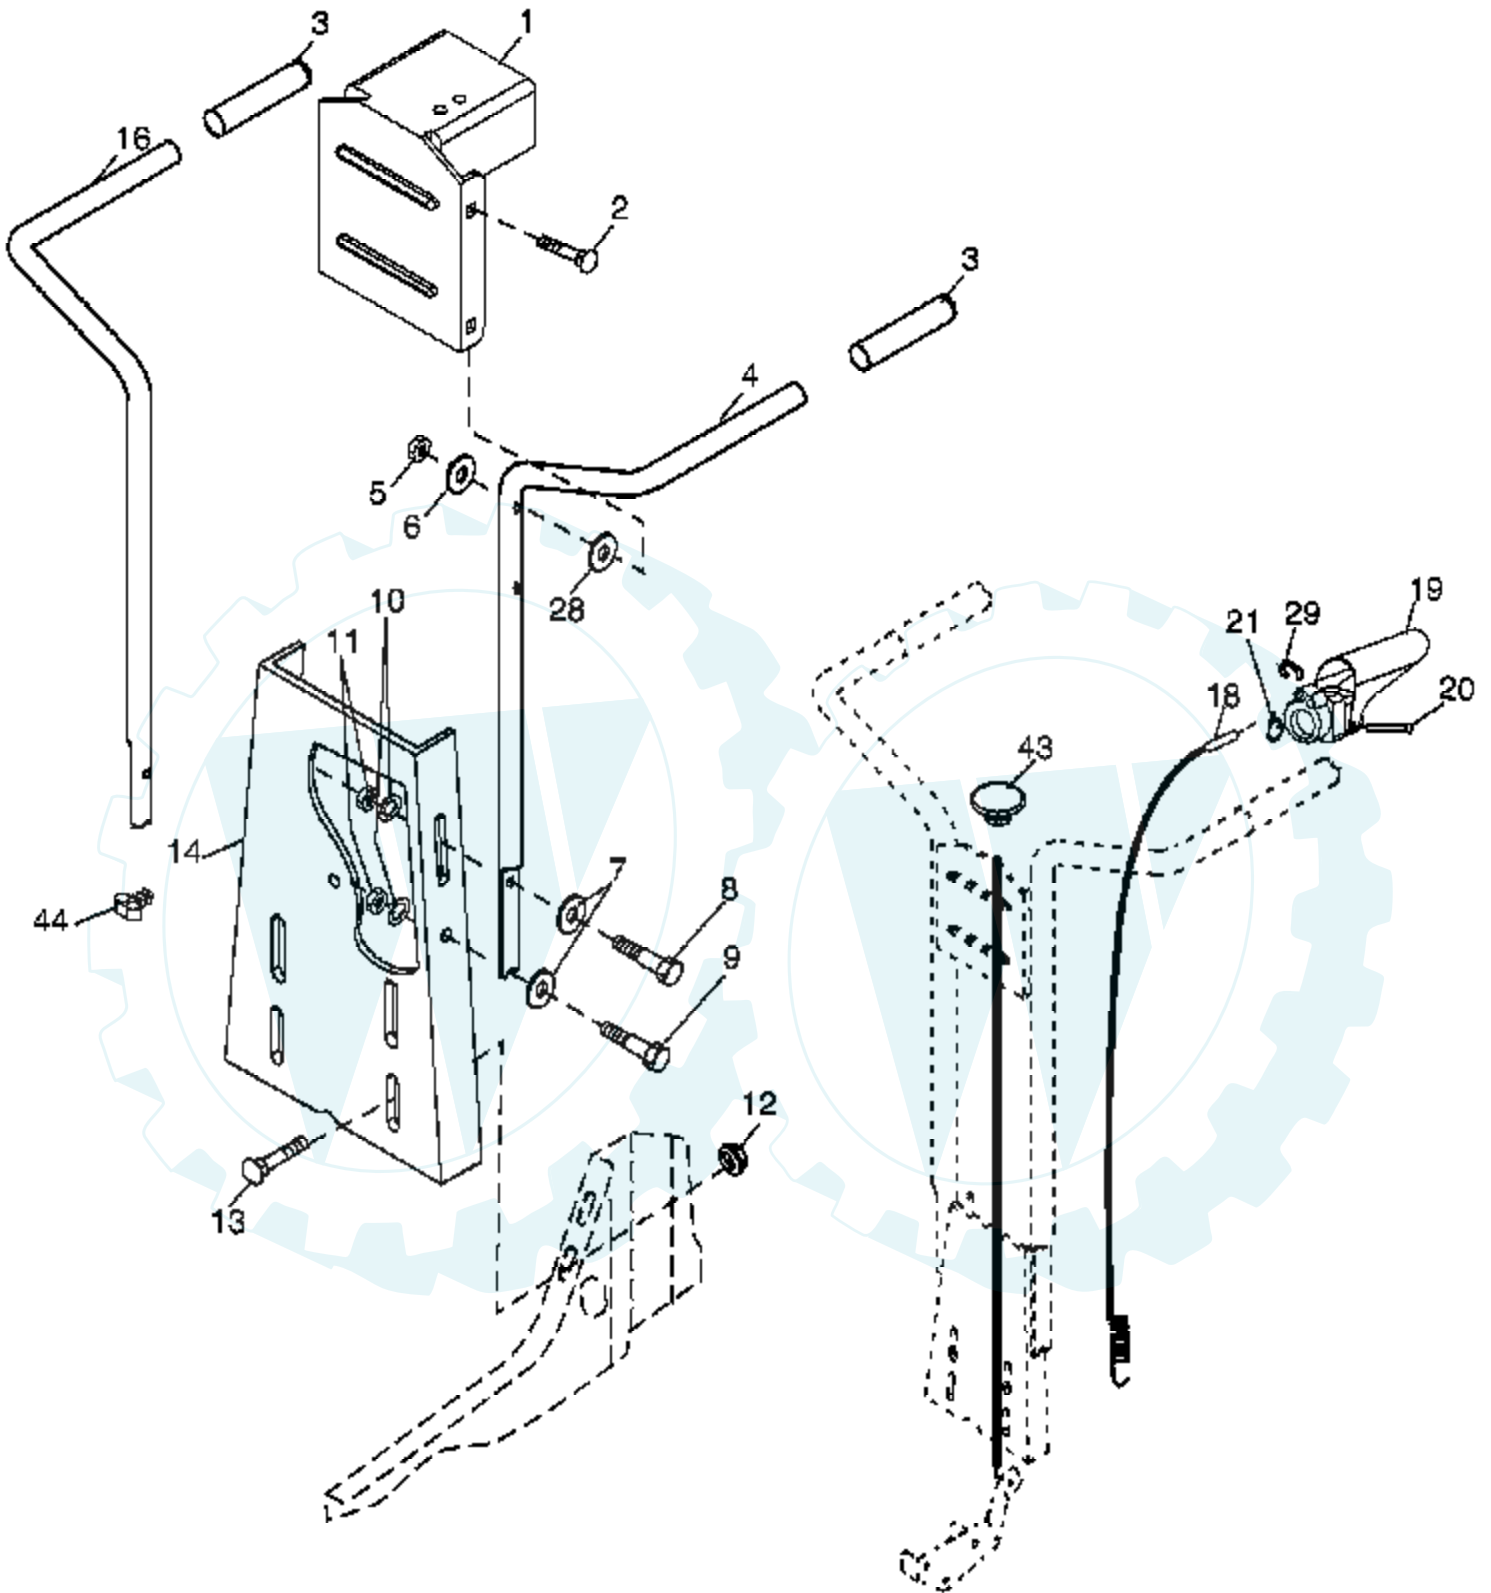

Ref #	Part Number	Qty	Description
1	186258		Decal, Logo
2	190488		Decal, Logo
3	139936		Decal, Control Panel
5	141907		Decal, Hand Placement
6	176392		Decal, Eng. Tiller
7	171077		Decal, OHV. N-I/C
8	141906		Decal, Warning, Rotating Tines
9	186245		Decal, Tine Shield
10	171078		Decal, Rewind Intek
11	162215		Decal, Tine Shield Wrng. Dom
	190344		Manual, Owner's (English)
	190345		Manual, Owner's (Spanish)

Ref #	Part Number	Qty	Description
1	187820X505		Bracket Handle
2	72140512		Bolt, Carriage 5/16-18 unc x 1-1/2
3	9266R		Grip, Handle
4	166376		Handle, L.H.
5	73680500		Locknut, Crown 5/16-18
6	19111116		Washer 11/32 x 11/16 x 16 Ga.
7	19121414		Washer 3/8 x 7/8 x 14 Ga.
8	74760516		Bolt, Hex Hd. 5/16-18 x 1
9	74760512		Bolt, Hex Hd 5/16-18 x 3/4
10	10040500		Washer, Lock 5/16
11	73220500		Nut, Hex 5/16-18
12	98000129		Nut, Flanged 5/16-18
13	180847		Bolt, Carriage 5/16-18 x 3/4 Gr. 5
14	181452X505		Panel, Handle
16	166377		Handle, R.H.
18	166868		Cable, Control, Tine
19	151229		Lever, Control, Tine
20	154805		Pin, Pivot
21	12000027		Ring, Klip
28	19131312		Washer 13/32 x 13/16 x 12 Ga.
29	12000059		Retaining, Ring
43	188177		Cable Assembly, Reverse
44	181580		Clip

Ref #	Part Number	Qty	Description
1	9194R		Pin, Clevis
2	74760520		Bolt, Hex 5/16-18 x 1-1/4
3	74760512		Bolt, Hex 5/16-18 x 3/4
4	73220500		Nut, Hex 5/16-18
5	10040500		Washer, Lock 5/16
6	73800600		Locknut, w/washer 3/8-16
7	4921H		Clip, Hairpin
8	1952J		Support, Depth Stake, R.H.
9	122233X		Stake, Depth
10	326J		Pin, Clevis
11	74780628		Bolt, Hex, Fin 3/8-16 x 1-3/4
13	1951J		Support, Depth Stake, L.H.
15	5388J		Spring, Stake
16	121117X		Bolt, Shoulder
17	9188R		Wheel
18	19131311		Washer 13/32 x 13/16 x 11 Ga.
19	9190R		Bracket, Wheel
20	73680600		Locknut, Crown 3/8-16
21	74760516		Bolt, Hex 5/16-18 x 1
22	73800500		Locknut, w/insert 5/16-18
24	73970500		Nut Lock Hex Flange