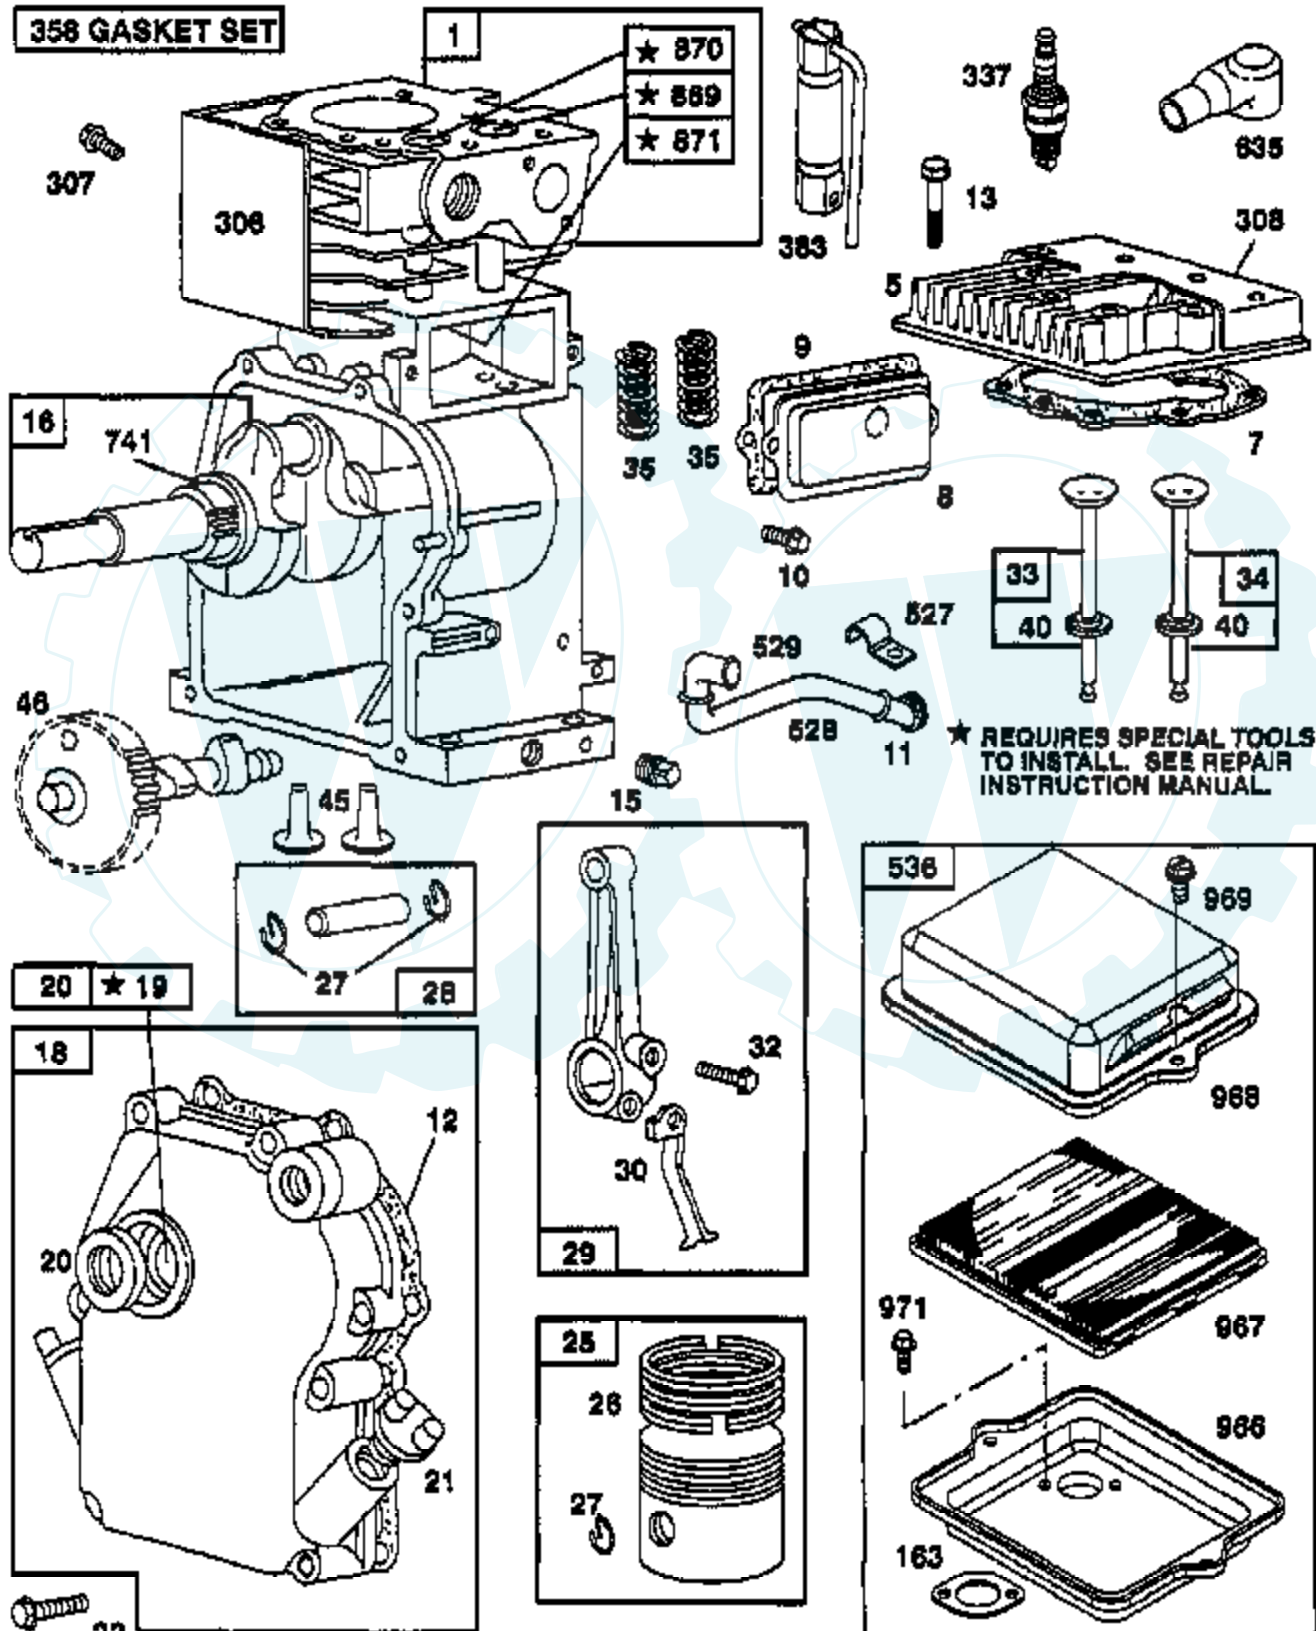

Engine Parts 3.5 HP Model 91202-0126-01

Specify Model and Part
Number When Ordering

Ref #	Part Number	Qty	Description
1	494549		CYLINDER ASSEMBLY
2	293708		BUSHING, CYLINDER
3	299819		SEAL, OIL
5	213942		HEAD, CYLINDER
7	272536		GASKET, CYLINDER HEAD
8	294178		BREATHER, VALVE CHAMBER
9	27549		GASKET, VALVE COVER
10	93394		SCREW, SEMS, BREATHER, MOUNTING
11	66578		GROMMET, BREATHER TUBE
12	270833		GASKET, CRANKCASE, STANDARD .015"
	270895		GASKET, CRANKCASE .005"
	270896		GASKET, CRANKCASE .009"
13	93111		SCREW, CYLINDER HEAD
15	94387		PLUG OIL DRAIN
	93448		PLUG, PIPE, HEX SOCKET
16	492880		CRANKSHAFT
	230978		CRANKSHAFT GEAR PIN
18	394820		BUSHING, CRANKCASE COVER
19	293708		BUSHING, CYLINDER
20	299819		SEAL, OIL
21	66768		PLUG, OIL FILLER
22	94607		SCREW, SEM, MOUNTING
23	296884		KEY, FLYWHEEL
24	222698		KEY, FLYWHEEL
25	298904		PISTON ASSEMBLY, STANDARD
	298905		PISTON ASSEMBLY .010" OVERSIZE
	298906		PISTON ASSEMBLY .020" OVERSIZE
	298907		PISTON ASSEMBLY .030" OVERSIZE
26	298982		RING SET, PISTON, STANDARD
	298983		RING SET, PISTON .010" OVERSIZE
	298984		RING SET, PISTON .020" OVERSIZE
	298985		RING SET, PISTON .030" OVERSIZE
27	26026		LOCK, PISTON PIN
28	298909		PIN ASSY, PISTON, STD
	298908		PIN ASSEMBLY, PISTON .005" OVERSIZE
29	294367		ROD ASSEMBLY, CONNECTING
	296079		ROD ASSEMBLY, CONNECTING .020" UNDERSIZE
			CRANKPIN
30	220670		DIPPER, CONNECTING ROD
32	94404		SCREW, CONNECTING ROD
33	296676		VALVE, EXHAUST
34	296677		VALVE, INTAKE
35	260552		SPRING, INTAKE VALVE
37	224557		GUARD, FLYWHEEL
40	93312		RETAINER, VALVE SPRING
45	230173		TAPPET, VALVE
46	493747		GEAR, CAM
52	271936		GASKET, INTAKE ELBOW MOUNTING
53	94523		SCREW, EXHAUST
56	280439		PULLEY, STARTER
57	490179		SPRING, REWIND STARTER
58	280406		ROPE, REWIND STARTER
60	393152		HANDLE, REWIND STARTER
66	399671		CLUTCH ASSEMBLY, REWIND STARTER
67	394897		HOUSING, STARTER CLUTCH
68	63770		BALL, CLUTCH
70	298799		STARTER, REWIND