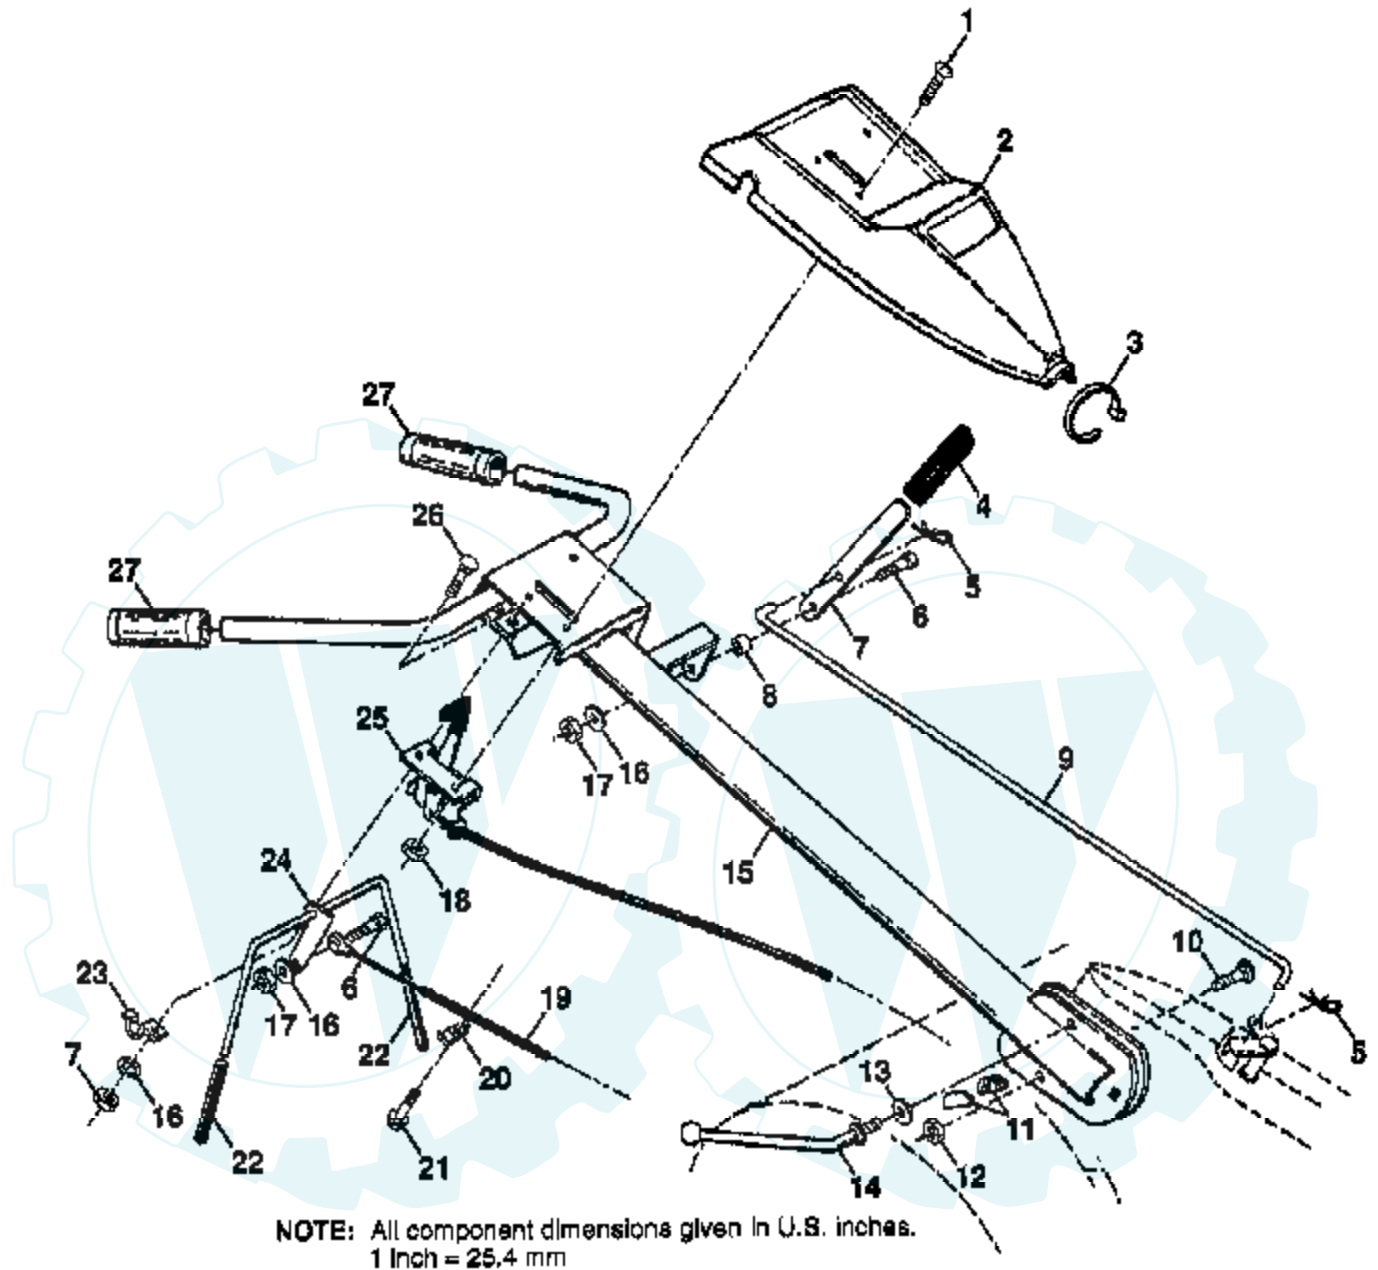

HANDLE ASSEMBLY

Ref #	Part Number	Qty	Description
1	71091008		SCREW
2	126951X		"PANEL,CONT TI"
3	104164X		TIE CABLE CRT
4	8206H		GRIP T
5	4497H		RETAINER M
6	81328		SHOULDER BOLT ST
7	109335X		SHIFT HANDLE CRT
8	109313X		GROMMET CRT
9	109337X		SHIFT ROD CRT
10	72110608		BOLT D
11	109229X		LOCK CRT
12	73930600		LOCKNUT
13	19131611		WASHER CRT
14	109228X		LEVER LOCK CRT
15	127013X473		SUB= 155117
16	10040400		LOCKWASHER
17	73220400		SUB= 50675
18	73731000		NUT
19	102162X		CABLE.CLUTCH.CRT
20	9484R		CONDIUT CLIP T
21	86777		SUB= 750097
22	102604X		GRIP BAR CRT
23	102744X		SUB= 102744X431
24	105216X		"ASSY CONTROL, BAR"
25	127012X		"CONT,THROTTLE"
26	72140404		BOLT
27	9266R		SUB= 624A78