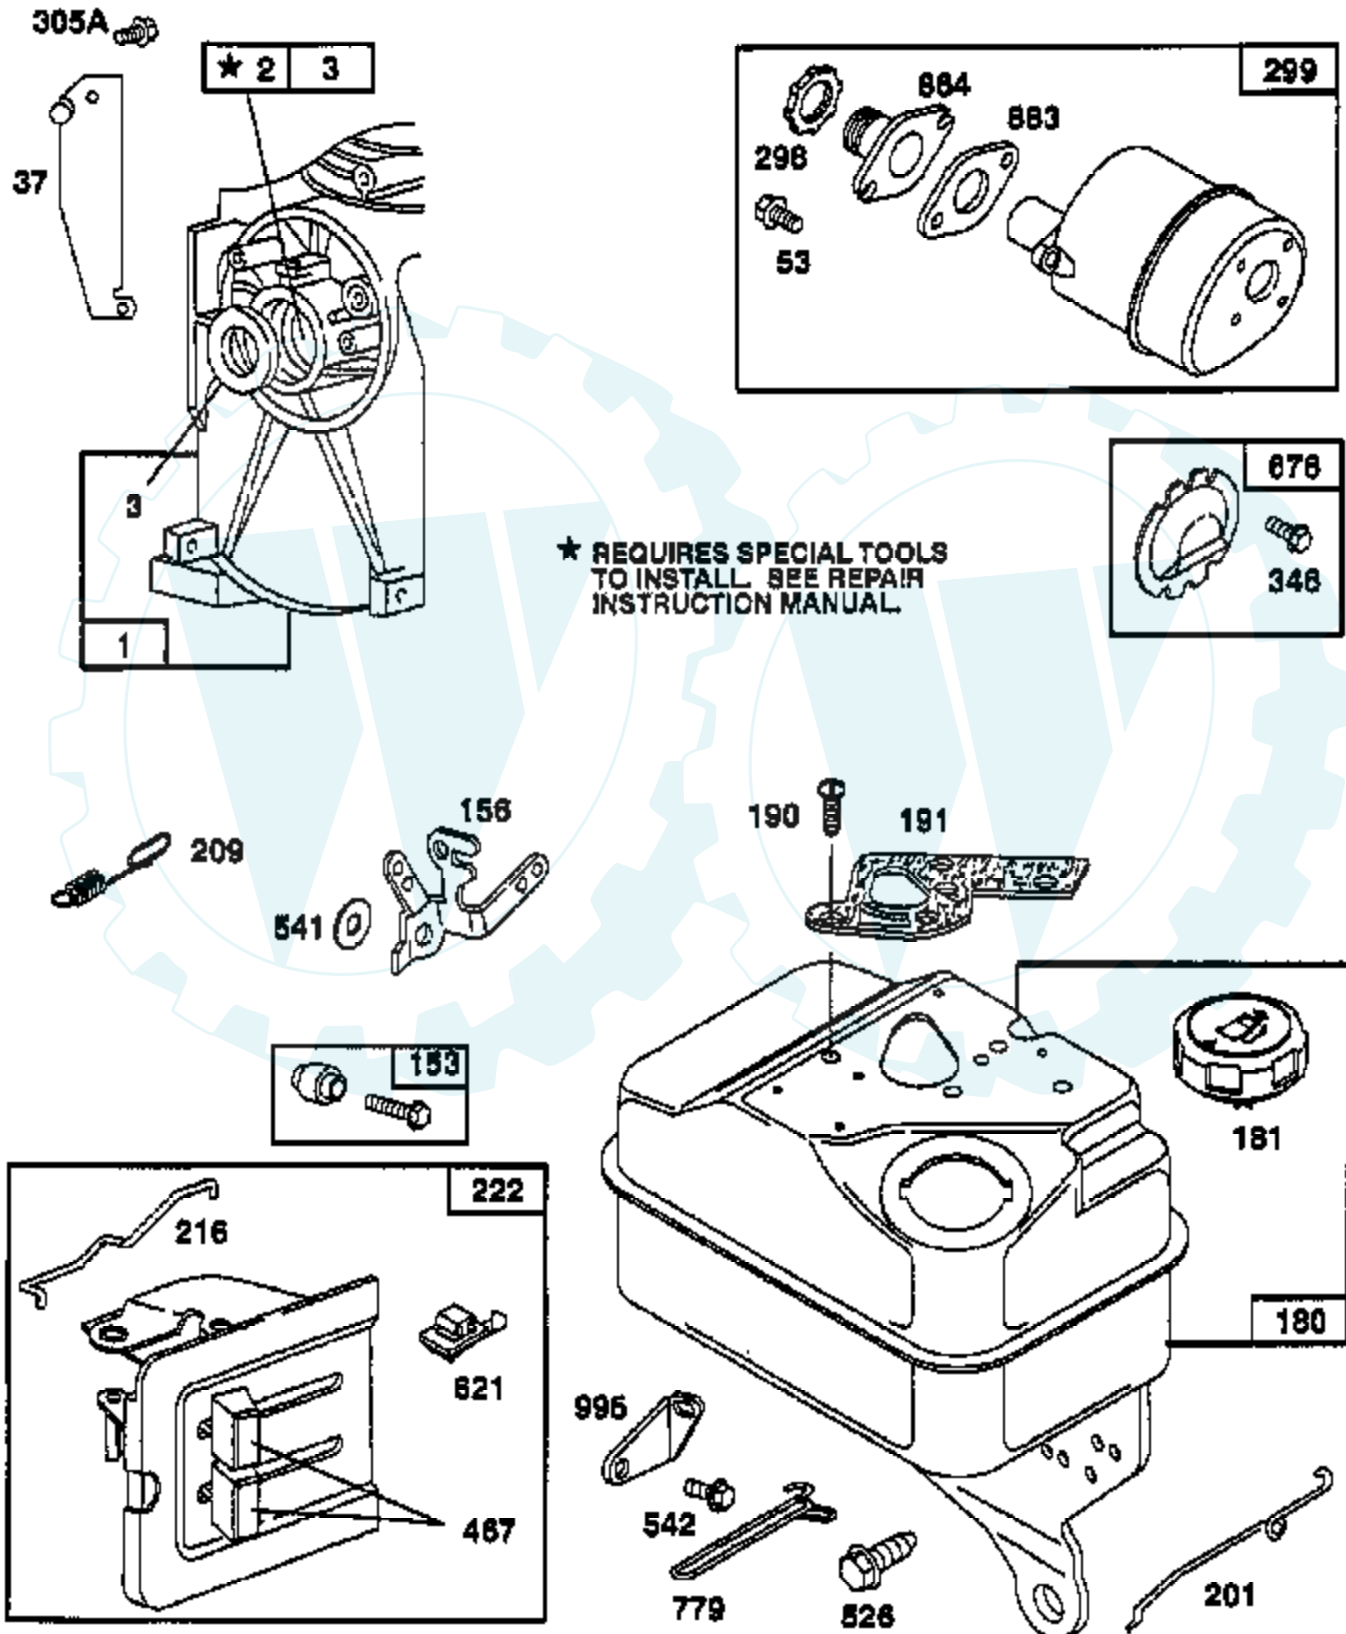

Engine Parts 3.5 HP Model 91202-0128-01

Specify Model and Part
Number When Ordering

Ref #	Part Number	Qty	Description
1	494549		CYLINDER ASSEMBLY
2	293708		BUSHING, CYLINDER
3	299819		SEAL, OIL
5	213942		HEAD, CYLINDER
7	272536		GASKET, CYLINDER HEAD
8	294178		BREATHER, VALVE CHAMBER
9	27549		GASKET, VALVE COVER
10	93394		SCREW, SEMS, BREATHER, MOUNTING
11	66578		GROMMET, BREATHER TUBE
12	270833		GASKET, CRANKCASE, STANDARD .015"
	270895		GASKET, CRANKCASE .005"
	270896		GASKET, CRANKCASE .009"
13	93111		SCREW, CYLINDER HEAD
15	94387		PLUG OIL DRAIN
	93448		PLUG, PIPE, HEX SOCKET
16	492880		CRANKSHAFT
	230978		CRANKSHAFT GEAR PIN
18	394820		BUSHING, CRANKCASE COVER
19	293708		BUSHING, CYLINDER
20	299819		SEAL, OIL
21	66768		PLUG, OIL FILLER
22	94607		SCREW, SEM, MOUNTING
23	296884		KEY, FLYWHEEL
24	222698		KEY, FLYWHEEL
25	298904		PISTON ASSEMBLY, STANDARD
	298905		PISTON ASSEMBLY .010" OVERSIZE
	298906		PISTON ASSEMBLY .020" OVERSIZE
	298907		PISTON ASSEMBLY .030" OVERSIZE
26	298982		RING SET, PISTON, STANDARD
	298983		RING SET, PISTON .010" OVERSIZE
	298984		RING SET, PISTON .020" OVERSIZE
	298985		RING SET, PISTON .030" OVERSIZE
27	26026		LOCK, PISTON PIN
28	298909		PIN ASSY, PISTON, STD
	298908		PIN ASSEMBLY, PISTON .005" OVERSIZE
29	294367		ROD ASSEMBLY, CONNECTING
	296079		ROD ASSEMBLY, CONNECTING .020" UNDERSIZE
			CRANKPIN
30	220670		DIPPER, CONNECTING ROD
32	94404		SCREW, CONNECTING ROD
33	296676		VALVE, EXHAUST
34	296677		VALVE, INTAKE
35	260552		SPRING, INTAKE VALVE
37	224557		GUARD, FLYWHEEL
40	93312		RETAINER, VALVE SPRING
45	230173		TAPPET, VALVE
46	493747		GEAR, CAM
52	271936		GASKET, INTAKE ELBOW MOUNTING
53	94523		SCREW, EXHAUST
56	280439		PULLEY, STARTER
57	490179		SPRING, REWIND STARTER
58	280406		ROPE, REWIND STARTER
60	393152		HANDLE, REWIND STARTER
66	399671		CLUTCH ASSEMBLY, REWIND STARTER
67	394897		HOUSING, STARTER CLUTCH
68	63770		BALL, CLUTCH
70	298799		STARTER, REWIND