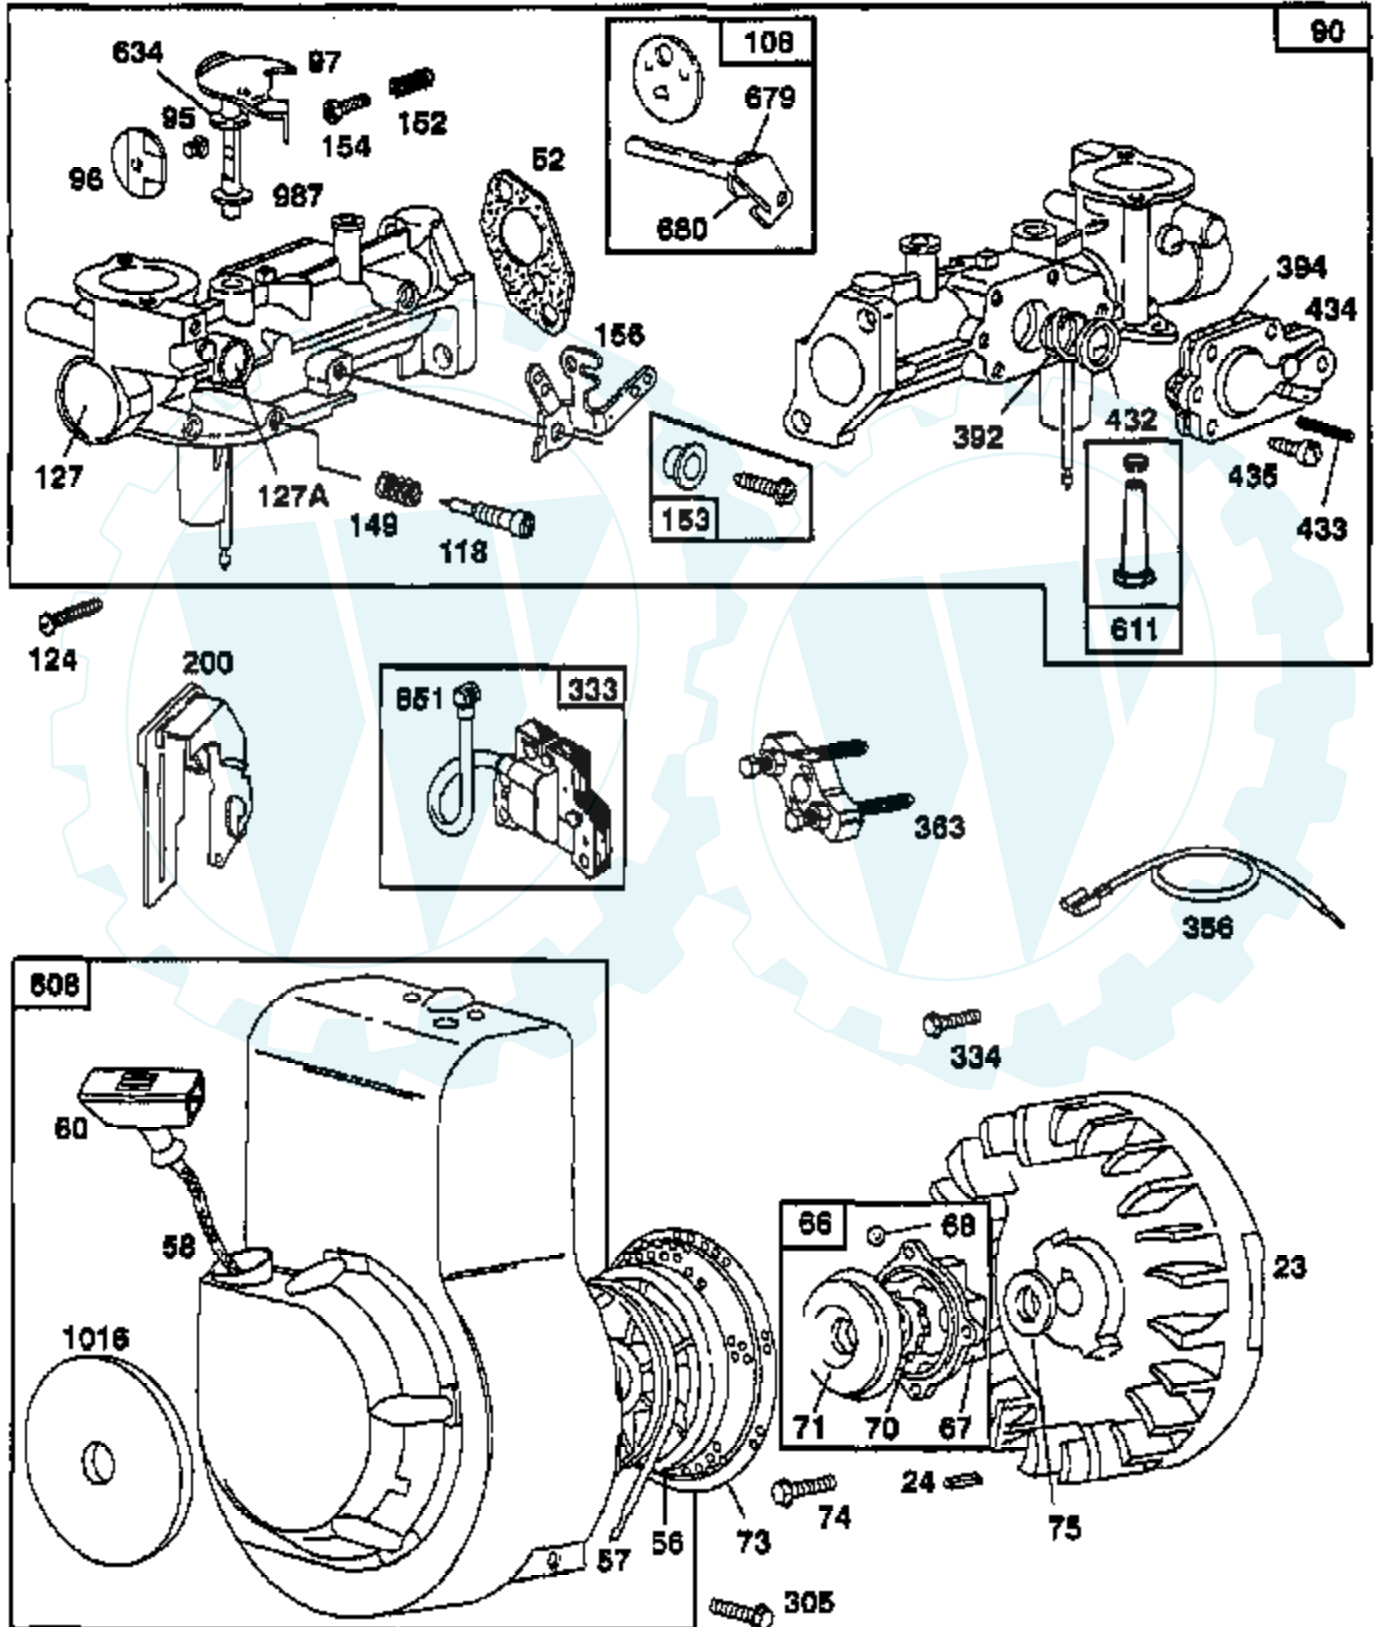

Engine Parts 3.5 HP Model 91202-0126-01

Specify Model and Part
Number When Ordering

Ref #	Part Number	Qty	Description
1	494549		CYLINDER ASSEMBLY
2	293708		BUSHING, CYLINDER
3	299819		SEAL, OIL
5	213942		HEAD, CYLINDER
7	272536		GASKET, CYLINDER HEAD
8	294178		BREATHER, VALVE CHAMBER
9	27549		GASKET, VALVE COVER
10	93394		SCREW, SEMS, BREATHER, MOUNTING
11	66578		GROMMET, BREATHER TUBE
12	270833		GASKET, CRANKCASE, STANDARD .015"
	270895		GASKET, CRANKCASE .005"
	270896		GASKET, CRANKCASE .009"
13	93111		SCREW, CYLINDER HEAD
15	94387		PLUG OIL DRAIN
	93448		PLUG, PIPE, HEX SOCKET
16	492880		CRANKSHAFT
	230978		CRANKSHAFT GEAR PIN
18	394820		BUSHING, CRANKCASE COVER
19	293708		BUSHING, CYLINDER
20	299819		SEAL, OIL
21	66768		PLUG, OIL FILLER
22	94607		SCREW, SEM, MOUNTING
23	296884		KEY, FLYWHEEL
24	222698		KEY, FLYWHEEL
25	298904		PISTON ASSEMBLY, STANDARD
	298905		PISTON ASSEMBLY .010" OVERSIZE
	298906		PISTON ASSEMBLY .020" OVERSIZE
	298907		PISTON ASSEMBLY .030" OVERSIZE
26	298982		RING SET, PISTON, STANDARD
	298983		RING SET, PISTON .010" OVERSIZE
	298984		RING SET, PISTON .020" OVERSIZE
	298985		RING SET, PISTON .030" OVERSIZE
27	26026		LOCK, PISTON PIN
28	298909		PIN ASSY, PISTON, STD
	298908		PIN ASSEMBLY, PISTON .005" OVERSIZE
29	294367		ROD ASSEMBLY, CONNECTING
	296079		ROD ASSEMBLY, CONNECTING .020" UNDERSIZE
			CRANKPIN
30	220670		DIPPER, CONNECTING ROD
32	94404		SCREW, CONNECTING ROD
33	296676		VALVE, EXHAUST
34	296677		VALVE, INTAKE
35	260552		SPRING, INTAKE VALVE
37	224557		GUARD, FLYWHEEL
40	93312		RETAINER, VALVE SPRING
45	230173		TAPPET, VALVE
46	493747		GEAR, CAM
52	271936		GASKET, INTAKE ELBOW MOUNTING
53	94523		SCREW, EXHAUST
56	280439		PULLEY, STARTER
57	490179		SPRING, REWIND STARTER
58	280406		ROPE, REWIND STARTER
60	393152		HANDLE, REWIND STARTER
66	399671		CLUTCH ASSEMBLY, REWIND STARTER
67	394897		HOUSING, STARTER CLUTCH
68	63770		BALL, CLUTCH
70	298799		STARTER, REWIND