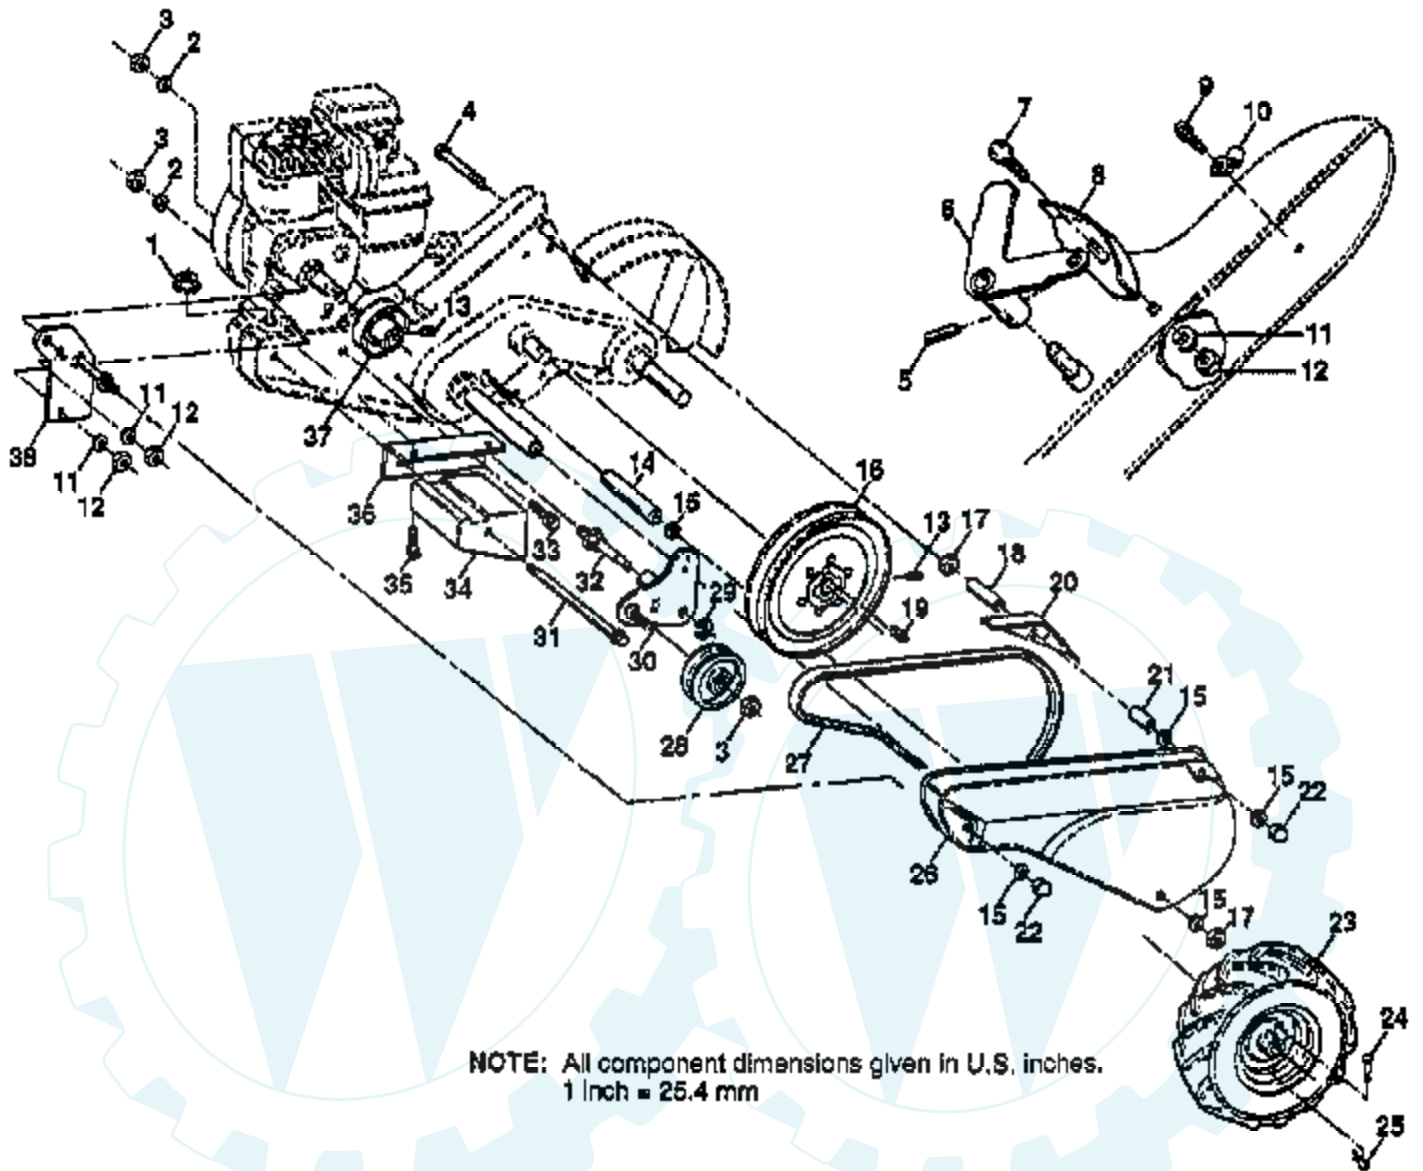

MAINFRAME, LEFT SIDE

Ref #	Part Number	Qty	Description
1	73510500		NUT
2	10040600		LOCKWASHER
3	73220600		NUT.HEX.3/8-16UNC
4	74930568		BOLT TI
5	1572H		SUB= 2882J
6	110111X		LEVER ASM CRT
7	72110404		BOLT
8	8700J		PANEL TI
9	86777		SUB= 750097
10	9484R		CONDIUT CLIP T
11	10040400		LOCKWASHER
12	73220400		SUB= 50675
13	23230506		SET SCREW
14	120938X		SPACER
15	19111116		WASHER
16	100473M		"SHEAVE 10" CRT"
17	73220500		NUT.HEX.5/16-18
18	110651X		SPACER CRT
19	2649M		KEY T
20	110653X		GUARD CRT
21	131691		SPLIT SPACER
22	104214X		NUT TI
23	102190X		TIRE.CHV.13X5.0-6
	124258X		RIM
	795R		SUB= 65139
24	126875X		RIVET.DRILL.1.75
25	4497H		RETAINER M
26	131159X473		"GUARD, BELT"
27	132672		BELT-V
28	104679X		PULLEY-IDLER TI
29	12000032		KLIP RING
30	105611X		SUB= 918105611X
31	102384X		BOLT CRT
32	102141X		SHIFT ARM CRT
33	74760616		BOLT
34	102383X		COUNTERWEIGHT CRT
35	74760524		BOLT.HEX.5/16-1.5
36	102331X		BRACKET LH CRT
37	130816		ENGINE SHEAVE
38	131558		BELT GUARD BRKT