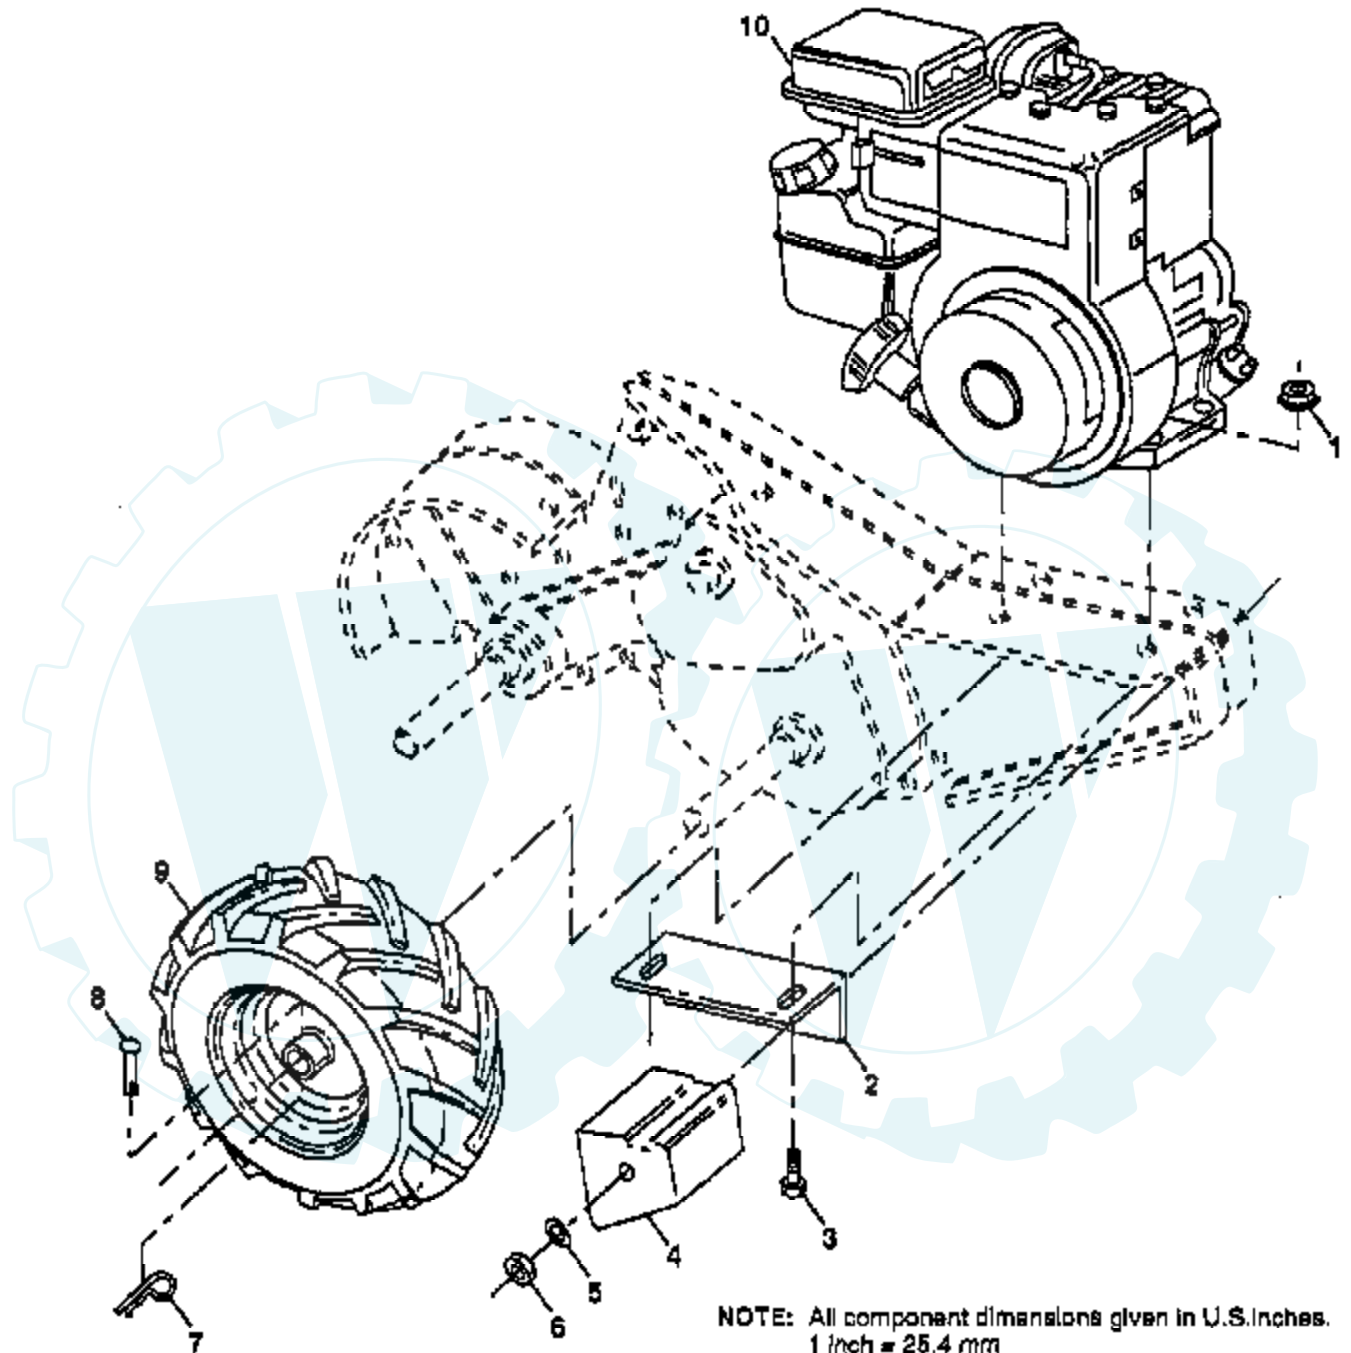

MAINFRAME, RIGHT SIDE

Ref #	Part Number	Qty	Description
1	73510500		NUT
2	102332X		BRACKET RH CRT
3	74760524		BOLT.HEX.5/16-1.5
4	102173X		COUNTERWEIGHT CRT
5	10040600		LOCKWASHER
6	73220600		NUT.HEX.3/8-16UNC
7	4497H		RETAINER M
8	126875X		RIVET.DRILL.1.75
9	102190X		TIRE.CHV.13X5.0-6
	124258X		RIM
	795R		SUB= 65139
10			REFER TO IMAGE