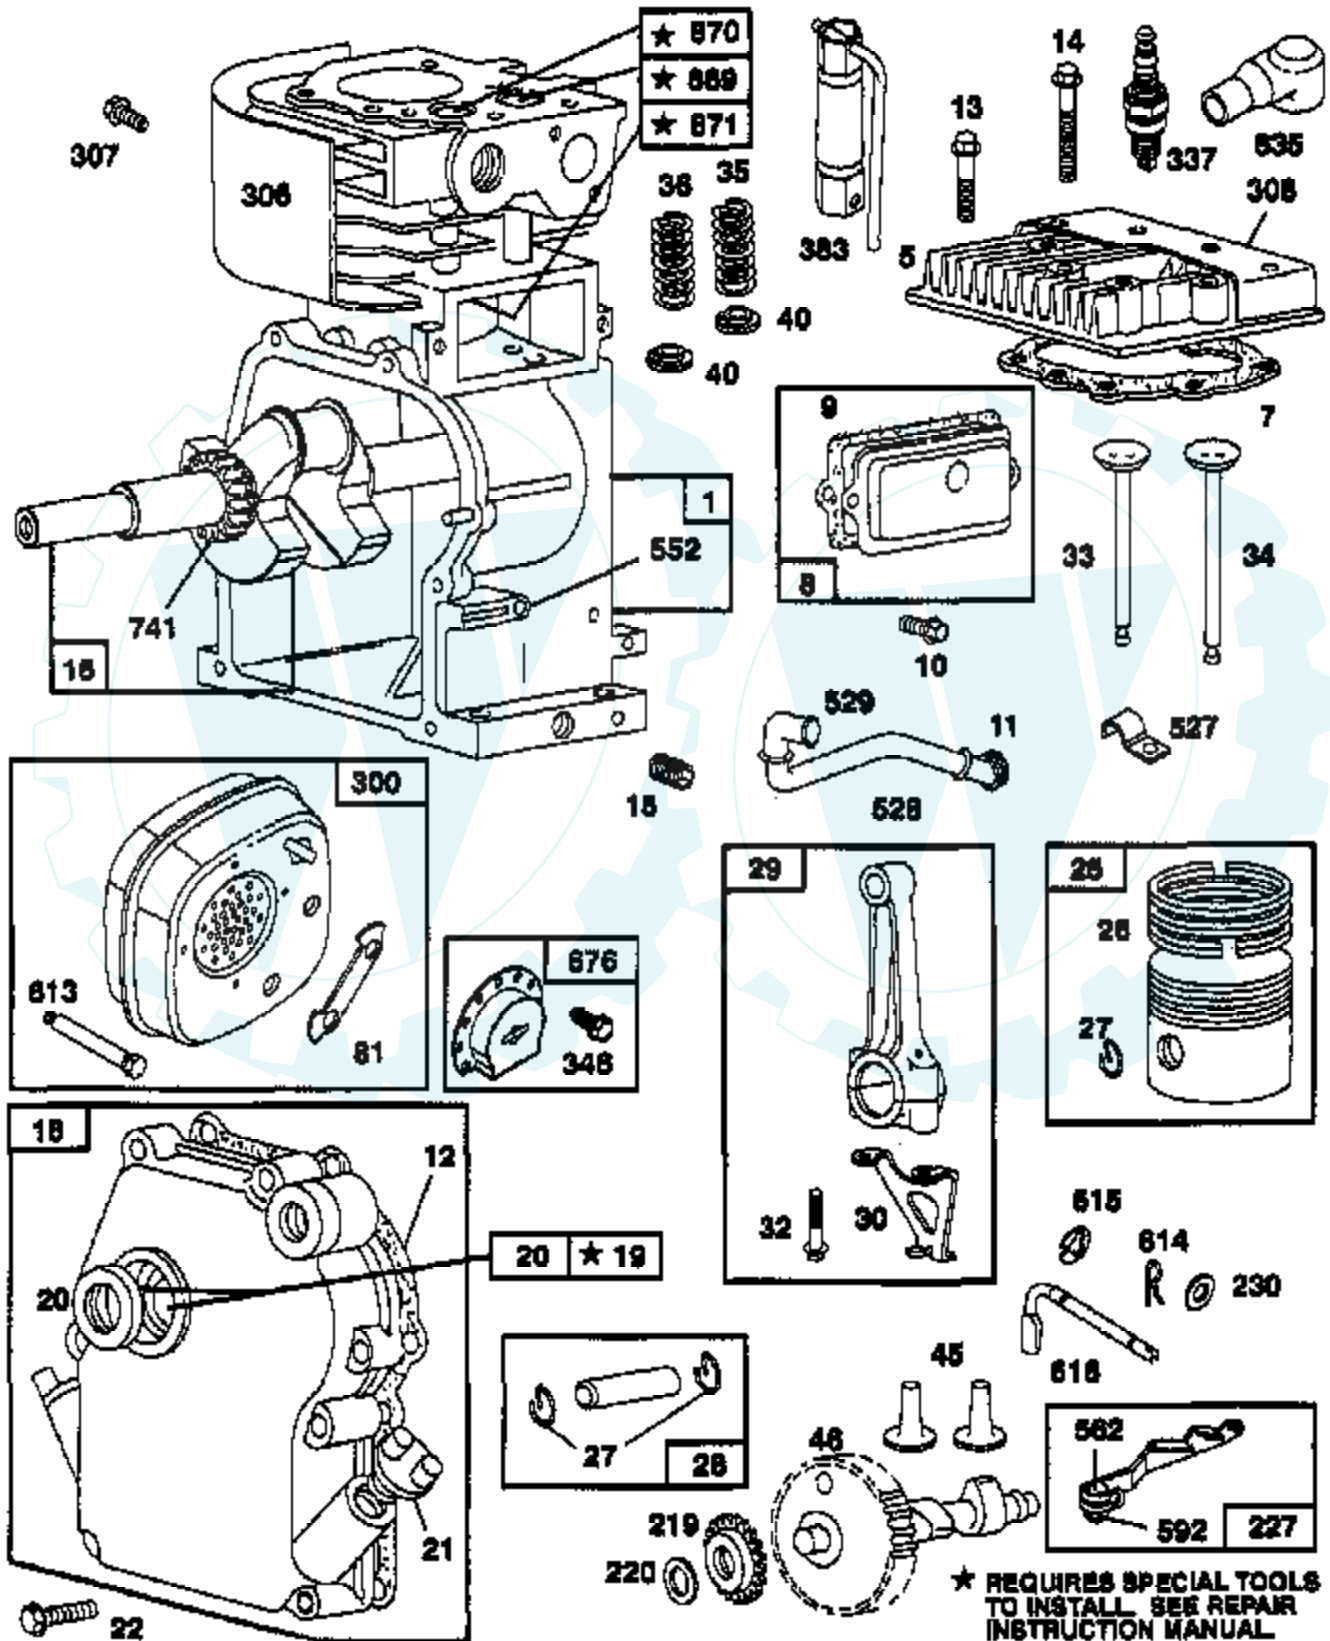

Engine Parts 5 HP Model 135202-0145-01

Specify Model and Part
Number When Ordering

Ref #	Part Number	Qty	Description
1	395990		CYLINDER ASSEMBLY
2	297565		BUSHING, CYLINDER
3	299819		SEAL, OIL
5	214040		HEAD, CYLINDER
7	272157		GASKET, CYLINDER HEAD
8	495774		BREATHER ASSEMBLY
9	27549		GASKET, VALVE COVER
10	94621		SCREW, STEMS
11	66578		GROMMET, BREATHER TUBE
12	270080		GASKET CRANKCASE STANDARD .015"
	270125		GASKET, CRANKCASE .005" THICK
	270126		GASKET, CRANKCASE .009" THICK
13	94221		SCREW, CYLINDER HEAD 2-3/32"
14	94679		SCREW, CYLINDER HEAD 2-15/32"
15	93448		PLUG, PIPE, HEX SOCKET
	94387		PLUG OIL DRAIN
16	492088		CRANKSHAFT
	230978		CRANKSHAFT GEAR PIN
18	297602		COVER ASSEMBLY, CRANKCASE
19	495660		BUSHING, CRANKCASE COVER
20	294606		SEAL, OIL
21	66768		PLUG, OIL FILLER
22	94682		SCREW
23	297229		FLYWHEEL, MAGNETO
24	222698		KEY, FLYWHEEL
25	298904		PISTON ASSEMBLY, STANDARD
	298905		PISTON ASSEMBLY .010" OVERSIZE
	298906		PISTON ASSEMBLY .020" OVERSIZE
	298907		PISTON ASSEMBLY .030" OVERSIZE
26	298982		RING SET, PISTON, STANDARD
	299742		RING SET, PISTON, CHROME, STANDARD
	298983		RING SET, PISTON .010" OVERSIZE
	298984		RING SET, PISTON .020" OVERSIZE
	298985		RING SET, PISTON .030" OVERSIZE
27	26026		LOCK, PISTON PIN
28	298909		PIN ASSY, PISTON, STD
	298908		PIN ASSEMBLY, PISTON .005" OVERSIZE
29	299430		ROD ASSEMBLY, CONNECTING
	390459		ROD ASSEMBLY, CONNECTING
30	221890		DIPPER, CONNECTING ROD
32	94745		SCREW, CONNECTING ROD
33	211119		VALVE, EXHAUST
34	261044		VALVE, INTAKE
35	260552		SPRING, INTAKE VALVE
36	26478		SPRING, EXHAUST VALVE
37	222443		GUARD, FLYWHEEL
40	93312		RETAINER, VALVE SPRING
45	260642		TAPPET, VALVE
46	212733		GEAR, CAM
52	271936		GASKET, INTAKE ELBOW MOUNTING
55	494846		HOUSING, REWIND STARTER
56	493824		PULLEY, REWIND STARTER
57	262594		SPRING, REWIND STARTER
58	280406		ROPE, REWIND STARTER
59	396892		INSERT, HANDLE
60	393152		HANDLE, REWIND STARTER
65	94686		SCREW, HOUSING MOUNTING
69	280973		WASHER