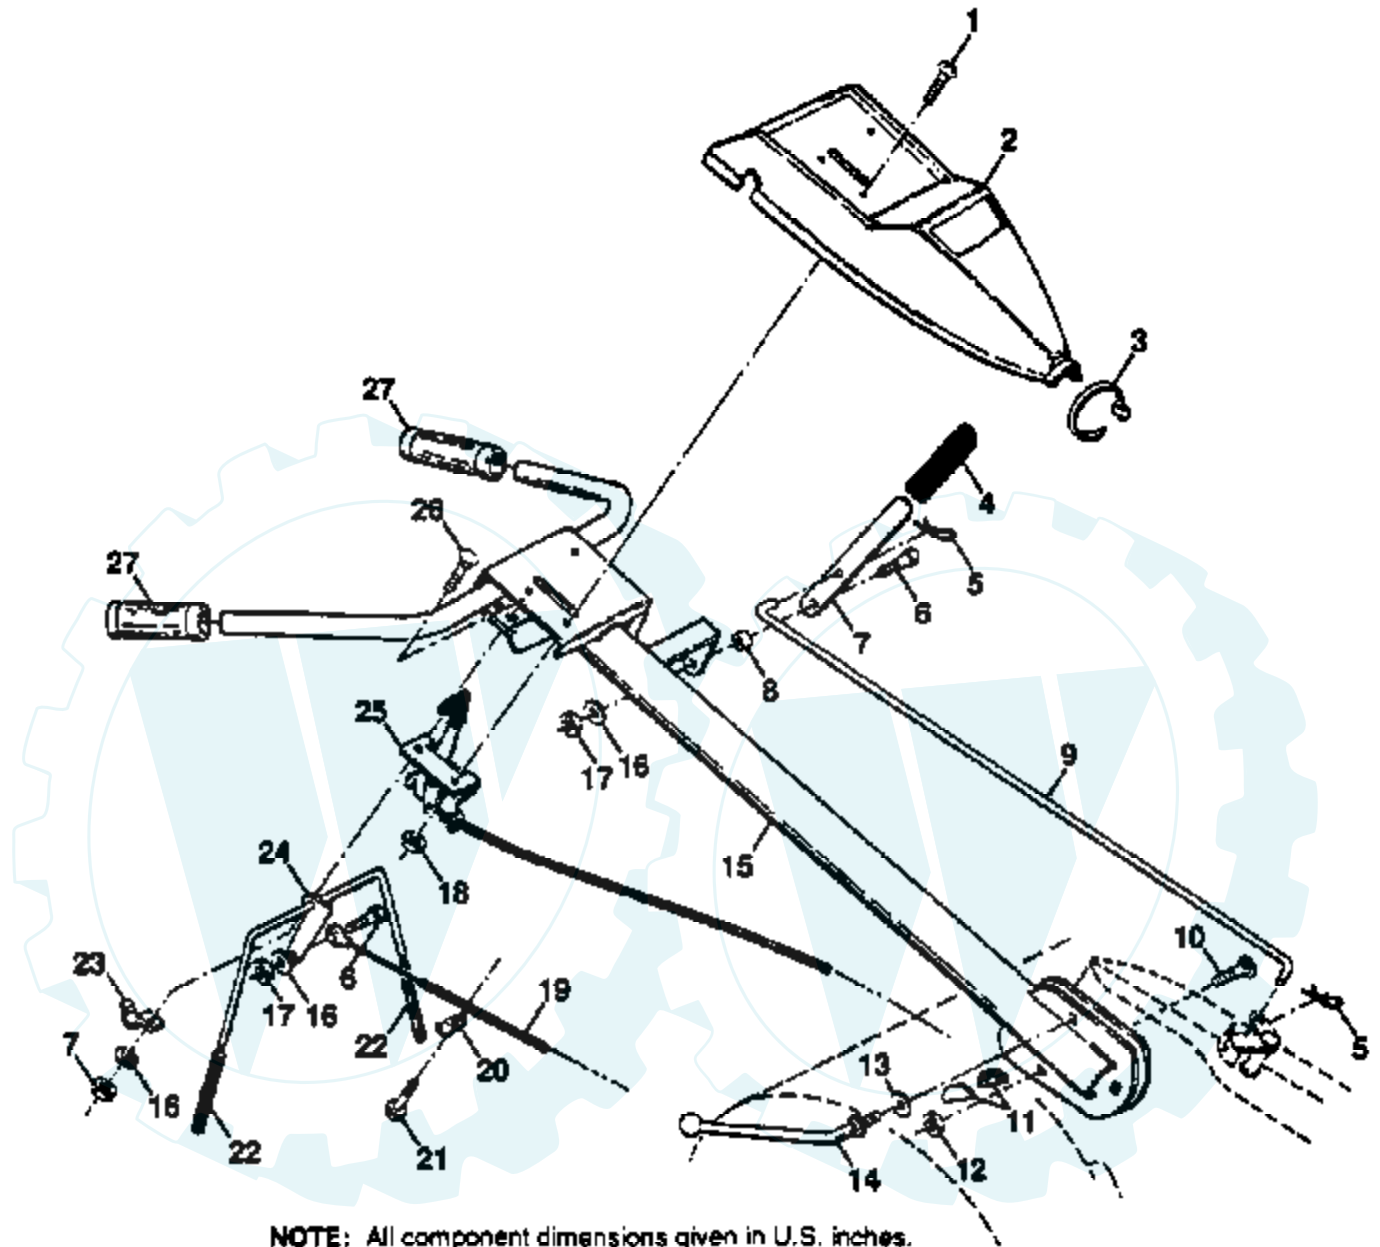

Ref #	Part Number	Qty	Description
433	93265		PIN, DIAPHRAGM COVER
434	214021		COVER, DIAPHRAGM
435	93141		SCREW, DIAPHRAGM
455	224250		CUP, STARTER
456	224321		RETAINER, REWIND STARTER
459	492833		PAWL, STARTER
461	262626		PIN, STARTER
467	280715		KNOB, CONTROL
515	262625		SPRING, TORSION
526	94659		SCREW,SEMS,TANK BRACKET MOUNT
527	223786		CLAMP BREATHER TUBE
528	231550		TUBE, BREATHER
529	67838		GROMMET, BREATHER TUBE
542	93572		SCREW
552	231079		BUSHING, GOVERNOR CRANK
562	92613		BOLT, GOVERNOR LEVER
592	231082		NUT, HEX
608	495766		STARTER ASSEMBLY, REWIND
611	391813		FUEL PIPE AND CLIP ASSEMBLY
613	93935		SCREW, HEX HEAD
614	93306		COTTER, HAIR PIN
615	93307		RETAINER, E-RING
616	231077		CRANK, GOVERNOR
621	396847		SWITCH, STOP
634	271853		WASHER, THROTTLE SHAFT, FOAM
635	66538		ELBOW, SPARK PLUG
676	393757		DEFLECTOR, EXHAUST, SIDE OUTLET
679	270382		WASHER, FOAM
680	221839		WASHER, BRASS
741	261696		GEAR, TIMING
779	262570		LINK, SPEED CONTROL
851	221798		TERMINAL, IGNITION CABLE
869	211787		SEAT, INTAKE VALVE, STANDARD
870	211172		SEAT, INTAKE VALVE, STANDARD
871	262001		GUIDE, EXHAUST VALVE
	63709		GUIDE, INTAKE VALVE
916	280321		RACK, GEAR CONTROL
966	492797		BASE, AIR CLEANER
967	491588		SUB= 3364
968	495357		COVER, AIR CLEANER
969	490073		SCREW, COVER MOUNTING
971	94018		SCREW, AIR CLEANER
987	398970		SEAL, THROTTLE SHAFT
995	223887		BRACKET, CONTROL LINK
1012	490507		RETAINER, LINK
1016	224278		COVER, REWIND STARTER

HANDLE ASSEMBLY

NOTE: All component dimensions given in U.S. inches.
1 inch = 25.4 mm