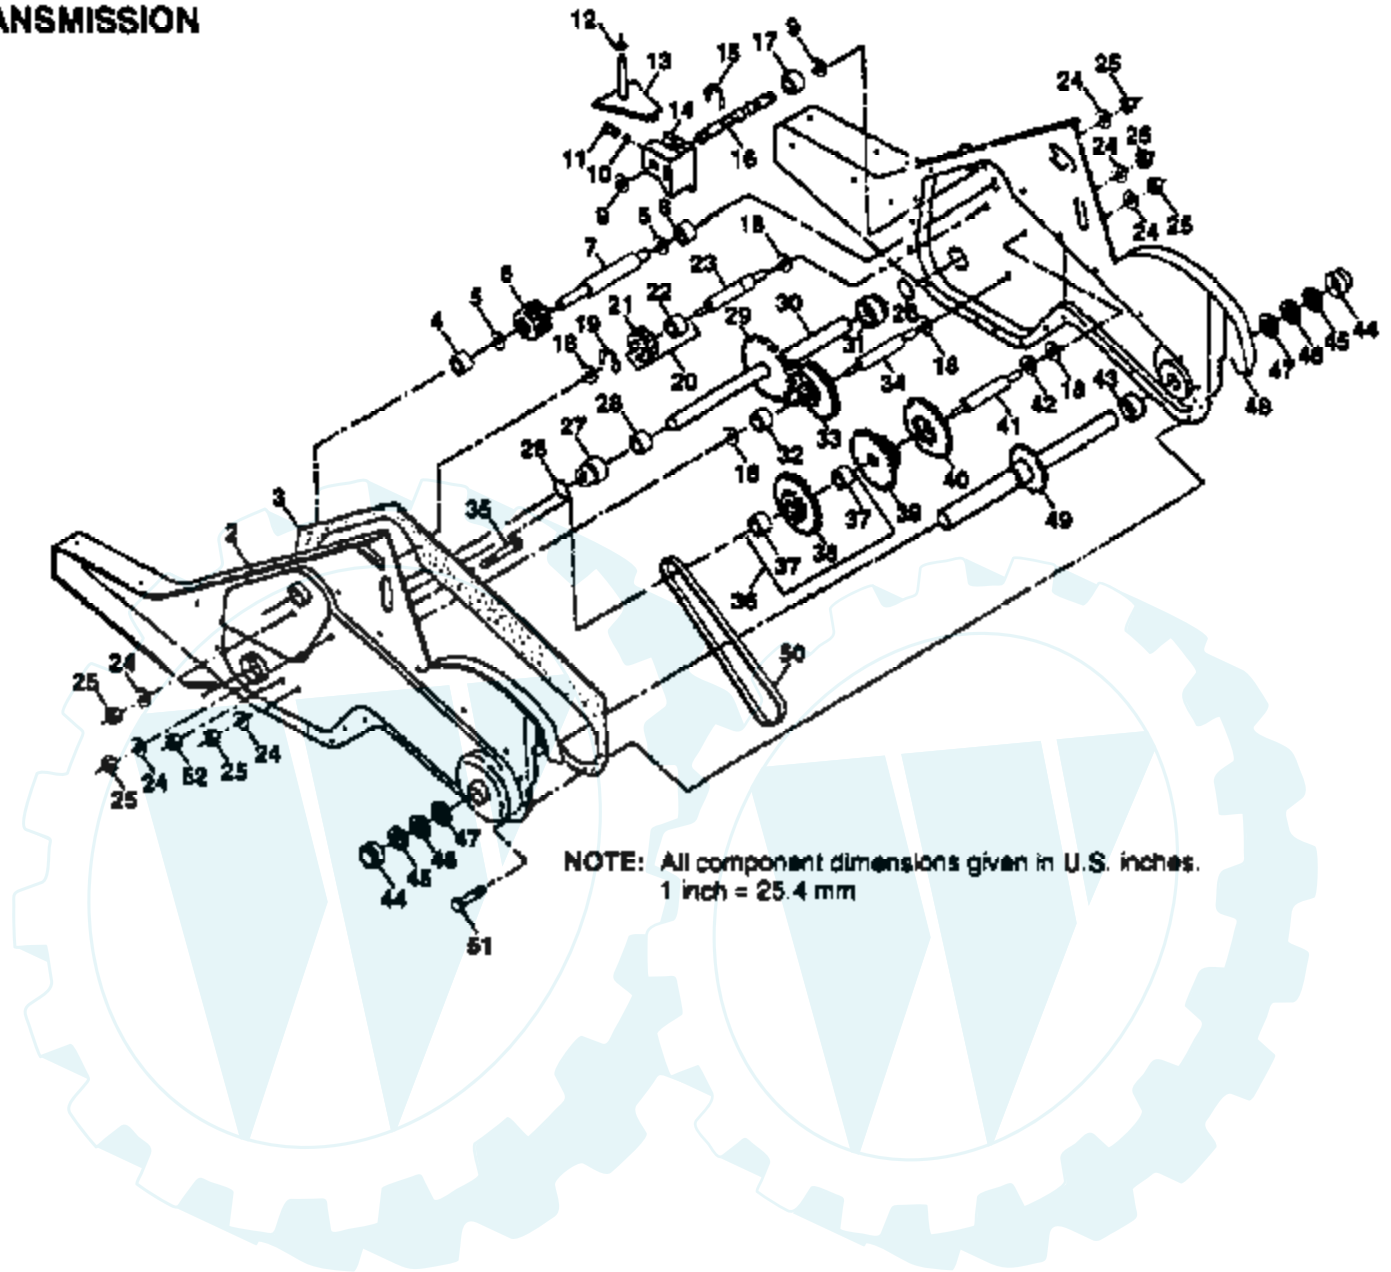

TRANSMISSION

Ref #	Part Number	Qty	Description
1	137555		SUB= 155112
2	121147X		SUB= 150698
3	106211X		GASKET TI
4	5020J		NEEDLE BRNG LT
5	1370H		"T, BEARING"
6	102113X		PINION-INPUT CRT
7	102110X		SHAFT-INPUT CRT
8	4895H		"TI, BEARING"
9	102136X		WASHER SEAL CRT
10	57392M		BALL, STEEL
11	100371K		SPRING-SHIFT CRT
12	106160X		O-RING TI
13	102107X		ARM ASSY CRT
14	8353J		SHIFT FORK TI
15	12000039		KLIP RING
16	102109X		SHAFT SHIFT CRT
17	104159X		SPACER SPLIT CRT
18	4358J		WASHER
19	12000040		KLIP RING
20	102114X		GEAR ASSY CRT
21	102115X		GEAR-REV IDLR CRT
22	6803J		NEEDLE BEARING TI
23	102111X		SHAFT CRT
25	10040700		LOCKWASHER
26	102128X		O RING CRT
27	102100X		"CRT, BEARING"
28	106390X		BUSHING TI
29	109204X		SUB= 150737
31	102106X		SUB= 918102106X
32	106388X		SPACER TI
33	102121X		SPRCKT 8 GEAR CRT
34	102112X		SHFT 2ND RED. CRT
35	102101X		SCRW WHIZ LOK CRT
36	137300		SPROCKET ASM.
37	4422J		BEARING
38	137301		SUB= 137300
39	105345X		GEAR TI
40	105346X		GEAR TI
41	8358J		REDUCTION SHFT TI
43	4220R		BRNG RACE
44	9672R		CUP.FORMED.
45	102144X		RING SPIRAL CRT
46	9676R		SUB= 147344
47	9674R		SUB= 147344
48	121745X		SUB= 150700
49	132688		TINE SHAFT
50	106147X		CHAIN.50 LINK TI
51	17580408		SCREW CRT
52	73220500		NUT.HEX.5/16-18