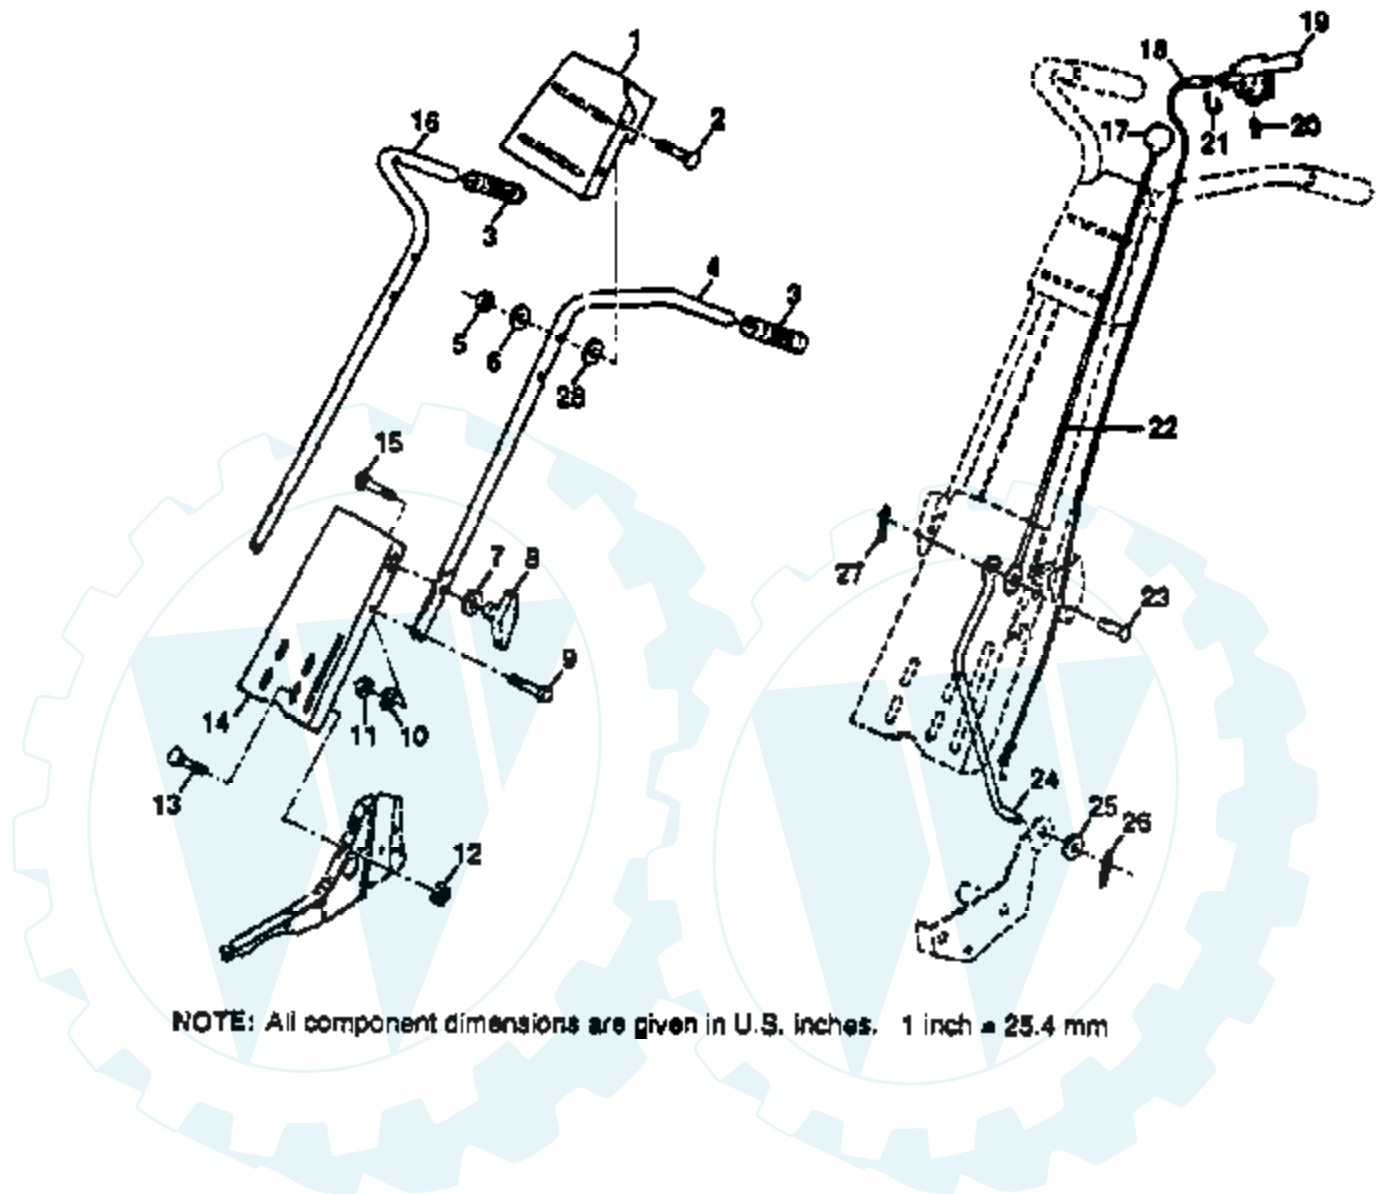

HANDLE ASSEMBLY

NOTE: All component dimensions are given in U.S. inches. 1 inch = 25.4 mm

Ref #	Part Number	Qty	Description
1	131268X473		"BRKT, HANDLE"
2	72140512		BOLT
3	9266R		SUB= 624A78
4	2623J		SUB= 2623J500
5	73680500		SUB= 73690500
6	19111116		WASHER
7	19121414		WASHER
8	136376		KNOB HANDLE
9	471J		BOLT CT
10	10040500		LOCKWASHER
11	73220500		NUT.HEX.5/16-18
12	98000129		NUT
13	72140506		BOLT
14	674A150473		"PANEL, HANDLE"
15	72110510		BOLT
16	2624J		SUB= 2624J500
17	106932X		KNOB T(3/8 HOLE)
18	3066J		CABLE CLUTCH T
19	2635J		CONTROL LEVER TI
20	23200405		SCREW
21	12000027		E-RING
22	101248K		ROD REVERSE TI
23	1778E		RIVET.RD.HD.DRILL
24	2613J		REVERSE ROD TI
25	19131316		WASHER
26	76020412		COTTER PIN
27	76020308		SUB= 3145
28	19131312		WASHER