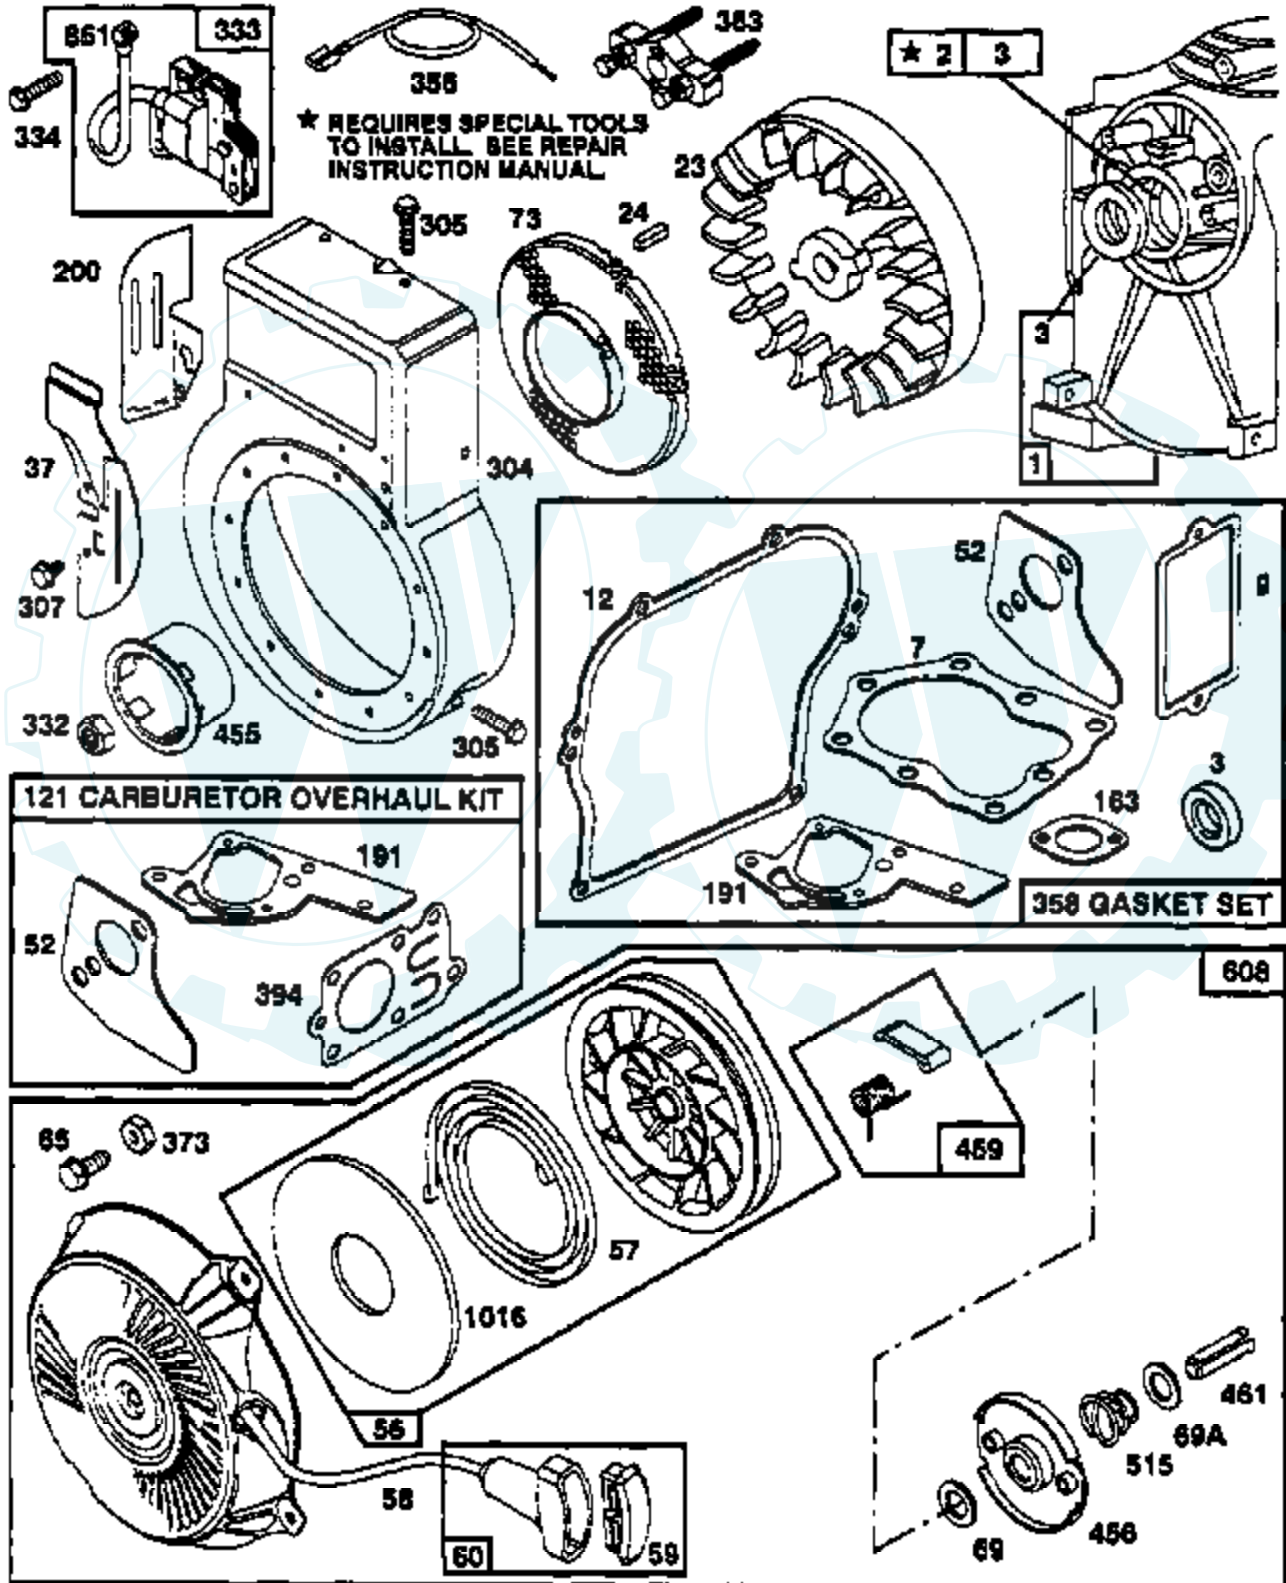

# Engine Parts 8 HP Model 135202-0119-01

Specify Model and Part  
Number When Ordering

Ref #	Part Number	Qty	Description
1	395990		CYLINDER ASSEMBLY
2	297565		BUSHING, CYLINDER
3	299819		SEAL, OIL
5	214040		HEAD, CYLINDER
7	272157		GASKET, CYLINDER HEAD
8	495774		BREATHER ASSEMBLY
9	27549		GASKET, VALVE COVER
10	94621		SCREW, STEMS
411	66578		GROMMET, BREATHER TUBE
12	270080		GASKET CRANKCASE STANDARD .015"
	270125		GASKET, CRANKCASE .005" THICK
	270126		GASKET, CRANKCASE .009" THICK
13	94221		SCREW, CYLINDER HEAD 2-3/32"
14	94679		SCREW, CYLINDER HEAD 2-15/32"
15	93448		PLUG, PIPE, HEX SOCKET
	94387		PLUG OIL DRAIN
16	492088		CRANKSHAFT
	230978		CRANKSHAFT GEAR PIN
18	297602		COVER ASSEMBLY, CRANKCASE
19	495660		BUSHING, CRANKCASE COVER
20	294606		SEAL, OIL
21	66768		PLUG, OIL FILLER
22	94682		SCREW
23	297229		FLYWHEEL, MAGNETO
24	222698		KEY, FLYWHEEL
25	298904		PISTON ASSEMBLY, STANDARD
	298905		PISTON ASSEMBLY .010" OVERSIZE
	298906		PISTON ASSEMBLY .020" OVERSIZE
	298907		PISTON ASSEMBLY .030" OVERSIZE
26	298982		RING SET, PISTON, STANDARD
	299742		RING SET, PISTON, CHROME, STANDARD
	298983		RING SET, PISTON .010" OVERSIZE
	298984		RING SET, PISTON .020" OVERSIZE
	298985		RING SET, PISTON .030" OVERSIZE
27	26026		LOCK, PISTON PIN
28	298909		PIN ASSY, PISTON, STD
	298908		PIN ASSEMBLY, PISTON .005" OVERSIZE
29	299430		ROD ASSEMBLY, CONNECTING
	390459		ROD ASSEMBLY, CONNECTING
30	221890		DIPPER, CONNECTING ROD
32	94745		SCREW, CONNECTING ROD
33	211119		VALVE, EXHAUST
34	261044		VALVE, INTAKE
35	260552		SPRING, INTAKE VALVE
36	26478		SPRING, EXHAUST VALVE
37	222443		GUARD, FLYWHEEL
40	93312		RETAINER, VALVE SPRING
45	260642		TAPPET, VALVE
46	212733		GEAR, CAM
52	271936		GASKET, INTAKE ELBOW MOUNTING
55	494846		HOUSING, REWIND STARTER
56	493824		PULLEY, REWIND STARTER
57	262594		SPRING, REWIND STARTER
58	280406		ROPE, REWIND STARTER
59	396892		INSERT, HANDLE
60	393152		HANDLE, REWIND STARTER
65	94686		SCREW, HOUSING MOUNTING
69	280973		WASHER