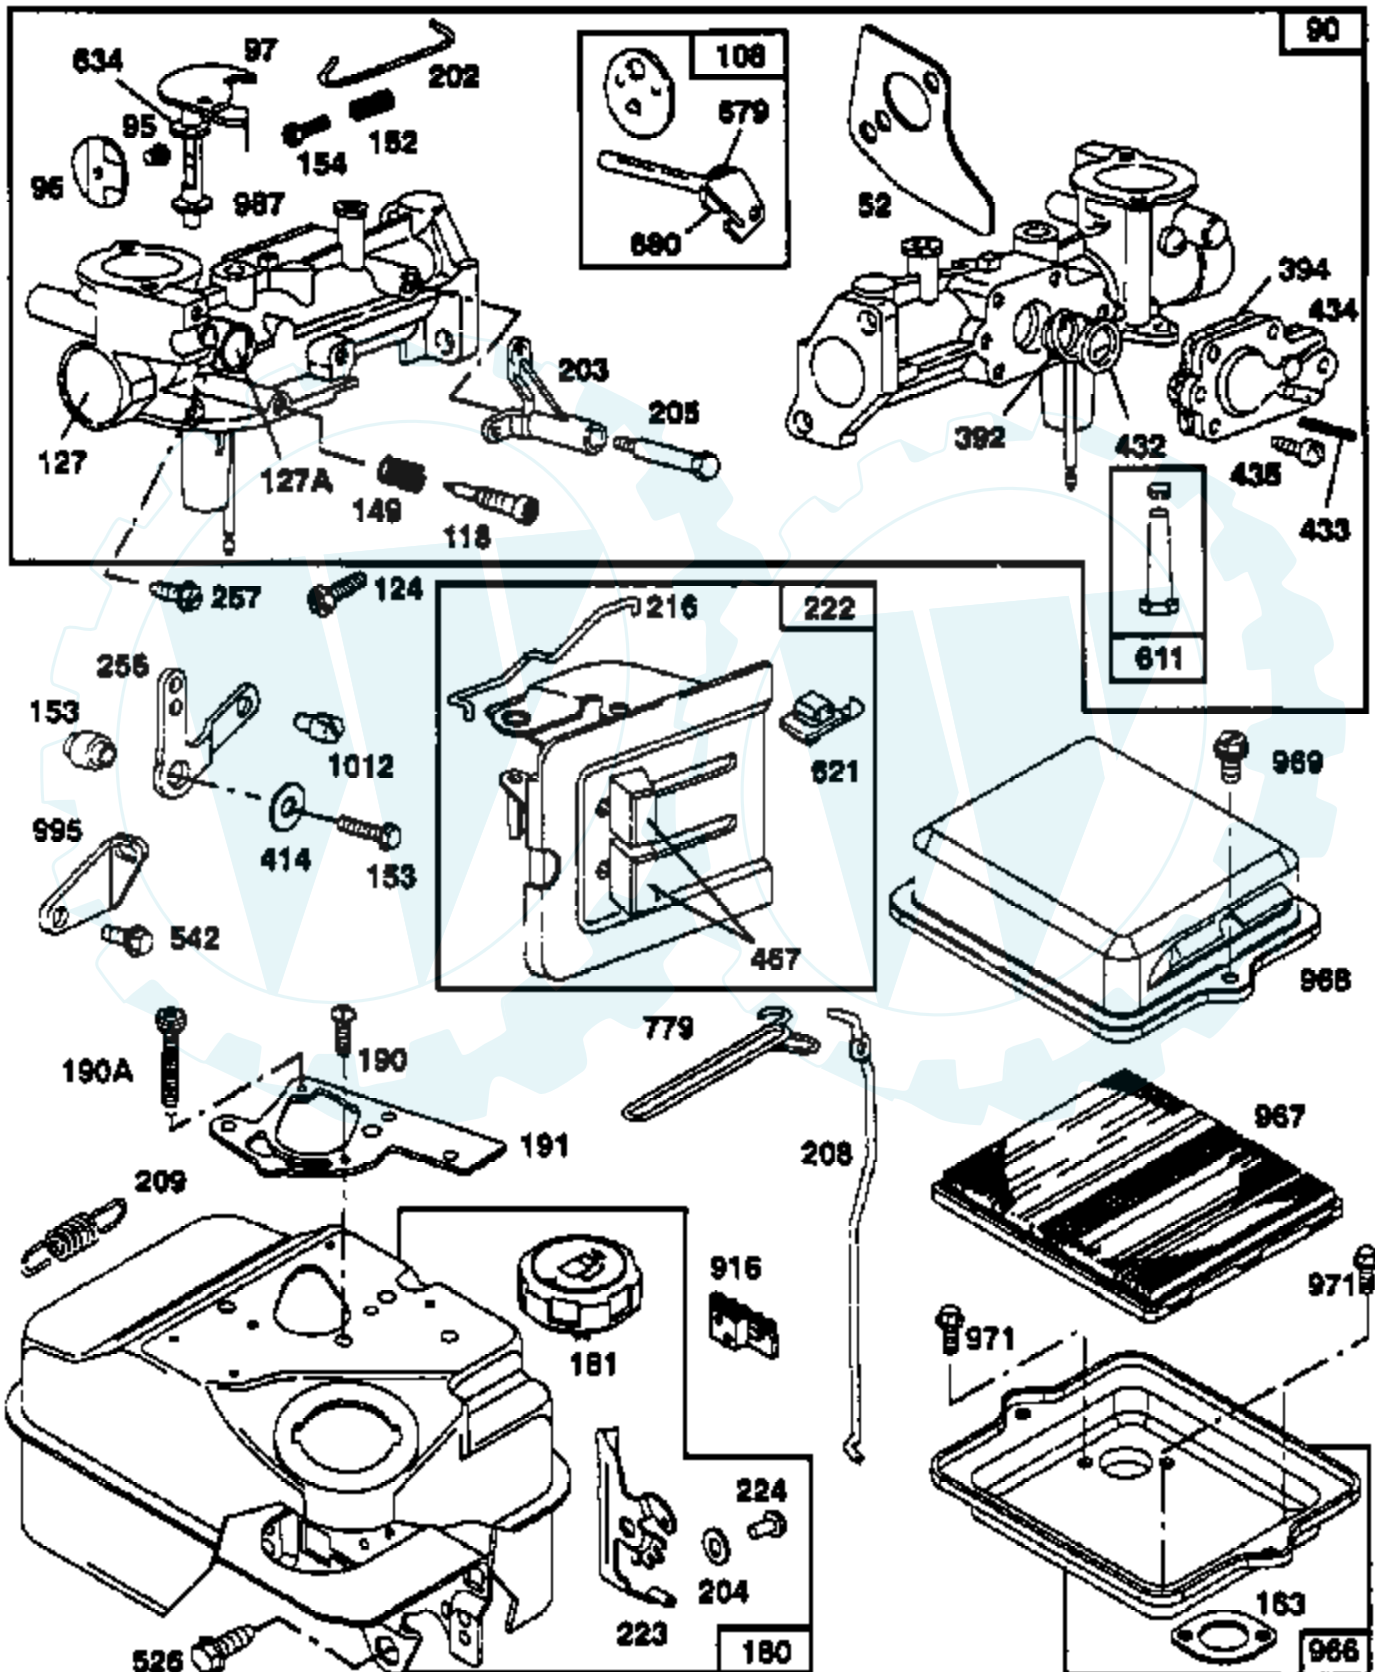

Engine Parts 6 HP Model 135202-0119-01

Specify Model and Part
Number When Ordering

Ref #	Part Number	Qty	Description
1	395990		CYLINDER ASSEMBLY
2	297565		BUSHING, CYLINDER
3	299819		SEAL, OIL
5	214040		HEAD, CYLINDER
7	272157		GASKET, CYLINDER HEAD
8	495774		BREATHER ASSEMBLY
9	27549		GASKET, VALVE COVER
10	94621		SCREW, STEMS
411	66578		GROMMET, BREATHER TUBE
12	270080		GASKET CRANKCASE STANDARD .015"
	270125		GASKET, CRANKCASE .005" THICK
	270126		GASKET, CRANKCASE .009" THICK
13	94221		SCREW, CYLINDER HEAD 2-3/32"
14	94679		SCREW, CYLINDER HEAD 2-15/32"
15	93448		PLUG, PIPE, HEX SOCKET
	94387		PLUG OIL DRAIN
16	492088		CRANKSHAFT
	230978		CRANKSHAFT GEAR PIN
18	297602		COVER ASSEMBLY, CRANKCASE
19	495660		BUSHING, CRANKCASE COVER
20	294606		SEAL, OIL
21	66768		PLUG, OIL FILLER
22	94682		SCREW
23	297229		FLYWHEEL, MAGNETO
24	222698		KEY, FLYWHEEL
25	298904		PISTON ASSEMBLY, STANDARD
	298905		PISTON ASSEMBLY .010" OVERSIZE
	298906		PISTON ASSEMBLY .020" OVERSIZE
	298907		PISTON ASSEMBLY .030" OVERSIZE
26	298982		RING SET, PISTON, STANDARD
	299742		RING SET, PISTON, CHROME, STANDARD
	298983		RING SET, PISTON .010" OVERSIZE
	298984		RING SET, PISTON .020" OVERSIZE
	298985		RING SET, PISTON .030" OVERSIZE
27	26026		LOCK, PISTON PIN
28	298909		PIN ASSY, PISTON, STD
	298908		PIN ASSEMBLY, PISTON .005" OVERSIZE
29	299430		ROD ASSEMBLY, CONNECTING
	390459		ROD ASSEMBLY, CONNECTING
30	221890		DIPPER, CONNECTING ROD
32	94745		SCREW, CONNECTING ROD
33	211119		VALVE, EXHAUST
34	261044		VALVE, INTAKE
35	260552		SPRING, INTAKE VALVE
36	26478		SPRING, EXHAUST VALVE
37	222443		GUARD, FLYWHEEL
40	93312		RETAINER, VALVE SPRING
45	260642		TAPPET, VALVE
46	212733		GEAR, CAM
52	271936		GASKET, INTAKE ELBOW MOUNTING
55	494846		HOUSING, REWIND STARTER
56	493824		PULLEY, REWIND STARTER
57	262594		SPRING, REWIND STARTER
58	280406		ROPE, REWIND STARTER
59	396892		INSERT, HANDLE
60	393152		HANDLE, REWIND STARTER
65	94686		SCREW, HOUSING MOUNTING
69	280973		WASHER