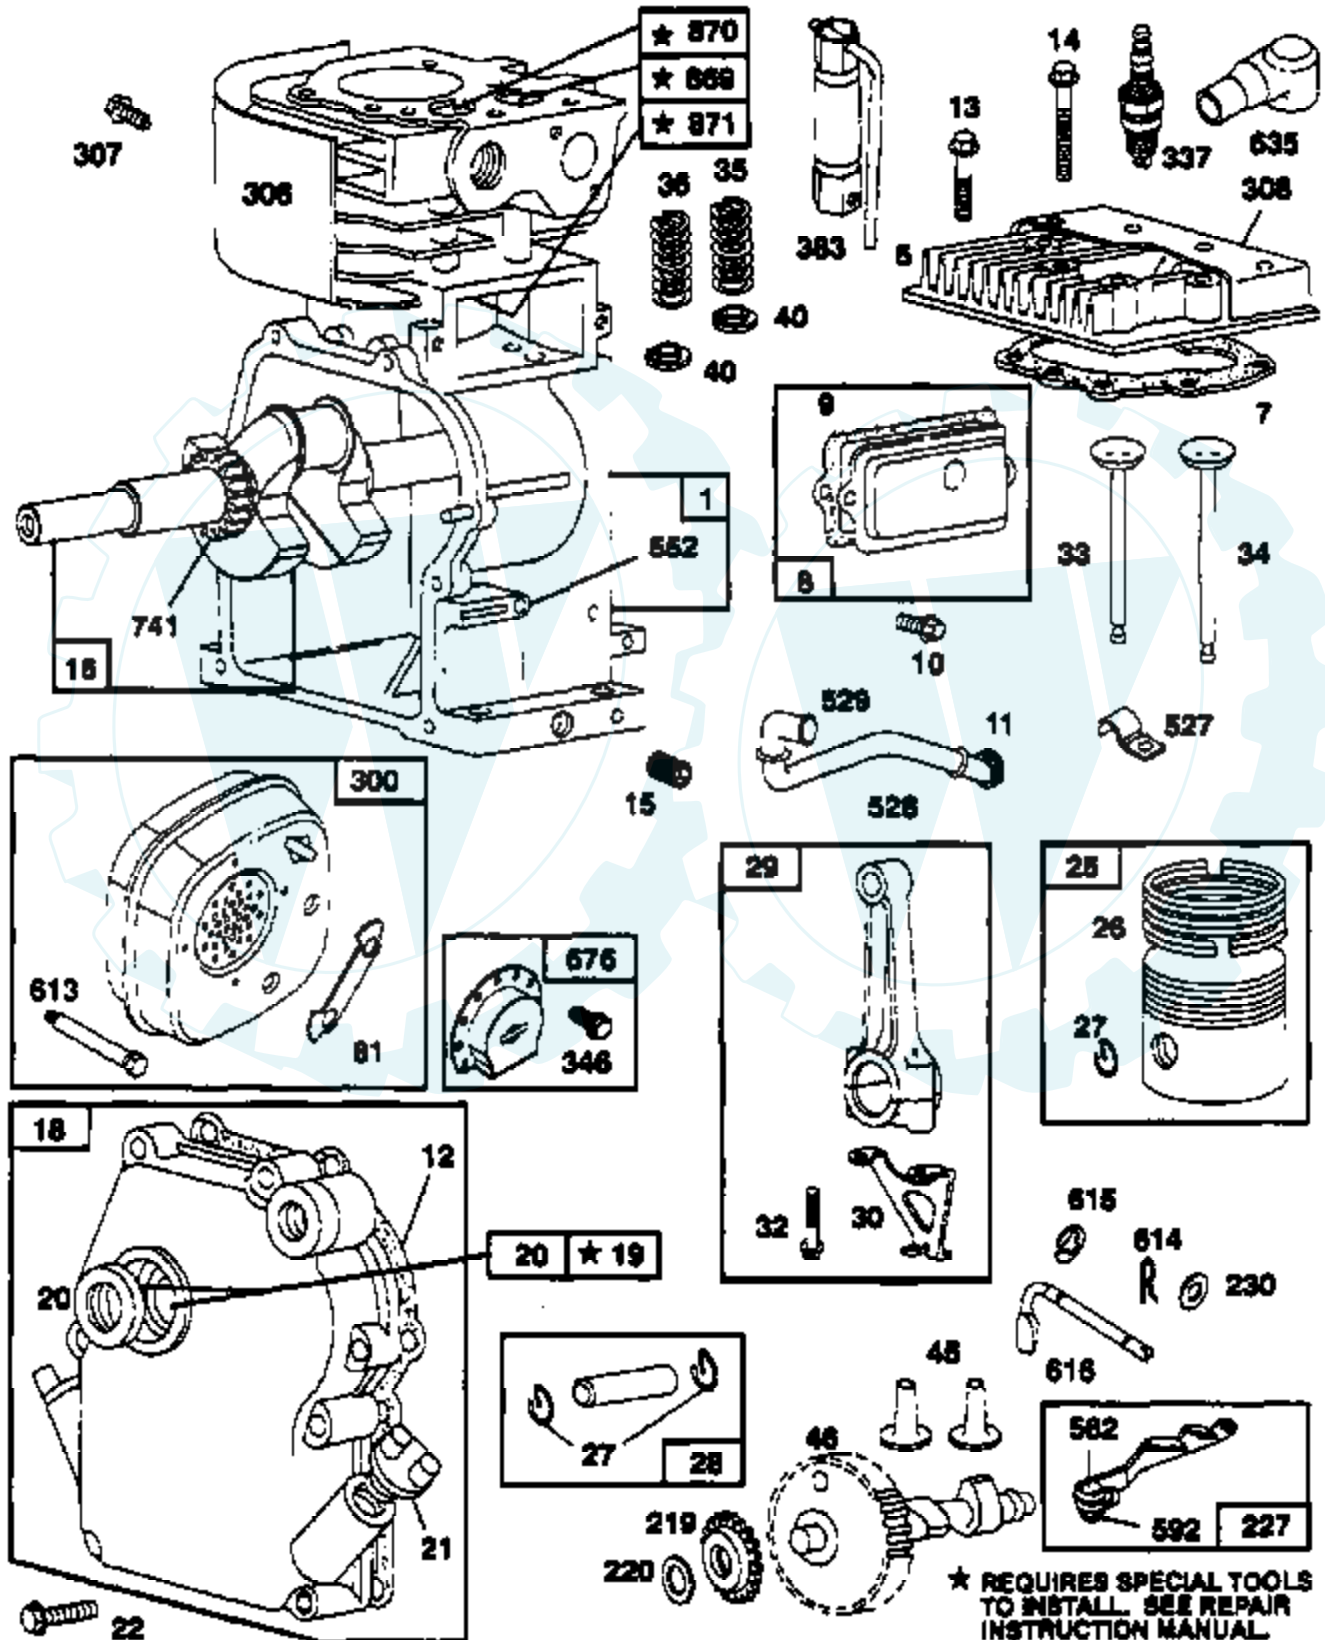

Engine Parts 5 HP Model 135202-0119-01

Specify Model and Part
Number When Ordering

Ref #	Part Number	Qty	Description
1	395990		CYLINDER ASSEMBLY
2	297565		BUSHING, CYLINDER
3	299819		SEAL, OIL
5	214040		HEAD, CYLINDER
7	272157		GASKET, CYLINDER HEAD
8	495774		BREATHER ASSEMBLY
9	27549		GASKET, VALVE COVER
10	94621		SCREW, STEMS
411	66578		GROMMET, BREATHER TUBE
12	270080		GASKET CRANKCASE STANDARD .015"
	270125		GASKET, CRANKCASE .005" THICK
	270126		GASKET, CRANKCASE .009" THICK
13	94221		SCREW, CYLINDER HEAD 2-3/32"
14	94679		SCREW, CYLINDER HEAD 2-15/32"
15	93448		PLUG, PIPE, HEX SOCKET
	94387		PLUG OIL DRAIN
16	492088		CRANKSHAFT
	230978		CRANKSHAFT GEAR PIN
18	297602		COVER ASSEMBLY, CRANKCASE
19	495660		BUSHING, CRANKCASE COVER
20	294606		SEAL, OIL
21	66768		PLUG, OIL FILLER
22	94682		SCREW
23	297229		FLYWHEEL, MAGNETO
24	222698		KEY, FLYWHEEL
25	298904		PISTON ASSEMBLY, STANDARD
	298905		PISTON ASSEMBLY .010" OVERSIZE
	298906		PISTON ASSEMBLY .020" OVERSIZE
	298907		PISTON ASSEMBLY .030" OVERSIZE
26	298982		RING SET, PISTON, STANDARD
	299742		RING SET, PISTON, CHROME, STANDARD
	298983		RING SET, PISTON .010" OVERSIZE
	298984		RING SET, PISTON .020" OVERSIZE
	298985		RING SET, PISTON .030" OVERSIZE
27	26026		LOCK, PISTON PIN
28	298909		PIN ASSY, PISTON, STD
	298908		PIN ASSEMBLY, PISTON .005" OVERSIZE
29	299430		ROD ASSEMBLY, CONNECTING
	390459		ROD ASSEMBLY, CONNECTING
30	221890		DIPPER, CONNECTING ROD
32	94745		SCREW, CONNECTING ROD
33	211119		VALVE, EXHAUST
34	261044		VALVE, INTAKE
35	260552		SPRING, INTAKE VALVE
36	26478		SPRING, EXHAUST VALVE
37	222443		GUARD, FLYWHEEL
40	93312		RETAINER, VALVE SPRING
45	260642		TAPPET, VALVE
46	212733		GEAR, CAM
52	271936		GASKET, INTAKE ELBOW MOUNTING
55	494846		HOUSING, REWIND STARTER
56	493824		PULLEY, REWIND STARTER
57	262594		SPRING, REWIND STARTER
58	280406		ROPE, REWIND STARTER
59	396892		INSERT, HANDLE
60	393152		HANDLE, REWIND STARTER
65	94686		SCREW, HOUSING MOUNTING
69	280973		WASHER