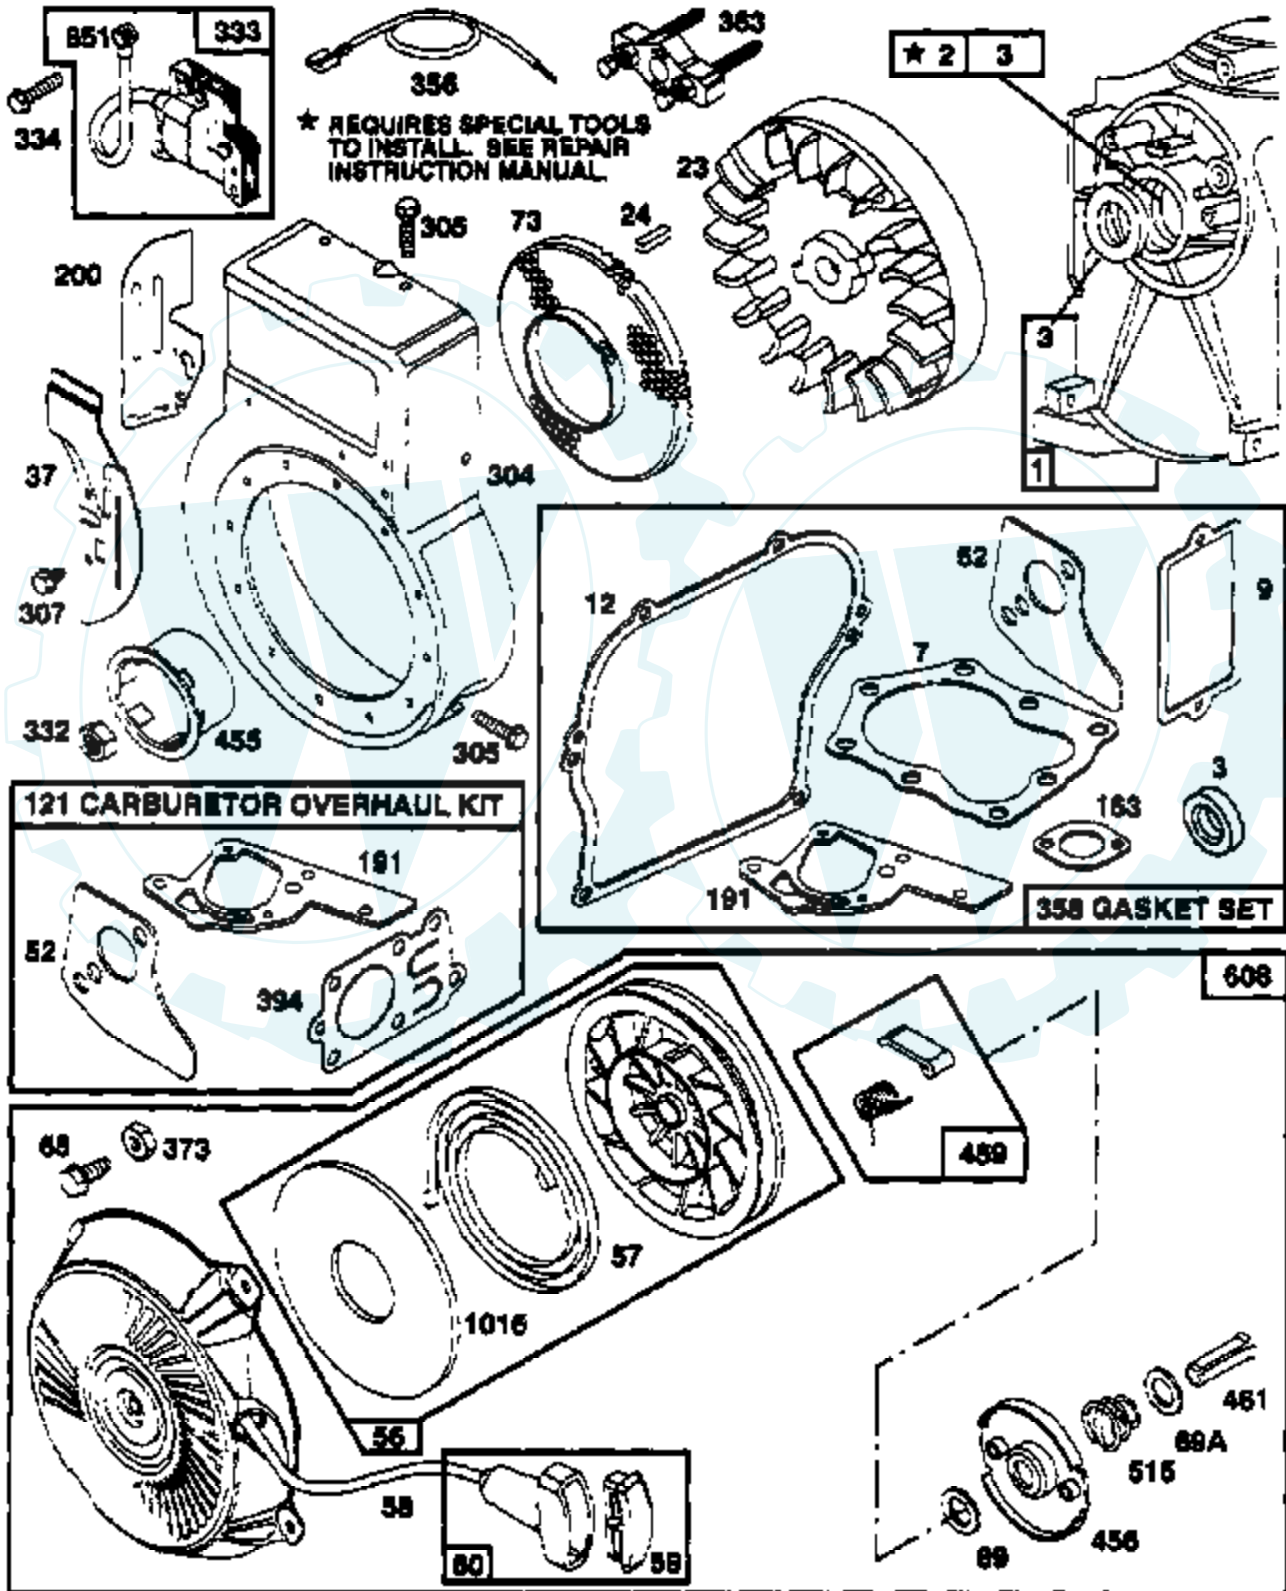

Engine Parts 5 HP Model 135202-0119-01

Specify Model and Part
Number When Ordering

Ref #	Part Number	Qty	Description
1	395990		CYLINDER ASSEMBLY
2	297565		BUSHING, CYLINDER
3	299819		SEAL, OIL
5	214040		HEAD, CYLINDER
7	272157		GASKET, CYLINDER HEAD
8	495774		BREATHER ASSEMBLY
9	27549		GASKET, VALVE COVER
10	94621		SCREW, STEMS
411	66578		GROMMET, BREATHER TUBE
12	270080		GASKET CRANKCASE STANDARD .015"
	270125		GASKET, CRANKCASE .005" THICK
	270126		GASKET, CRANKCASE .009" THICK
13	94221		SCREW, CYLINDER HEAD 2-3/32"
14	94679		SCREW, CYLINDER HEAD 2-15/32"
15	93448		PLUG, PIPE, HEX SOCKET
	94387		PLUG OIL DRAIN
16	492088		CRANKSHAFT
	230978		CRANKSHAFT GEAR PIN
18	297602		COVER ASSEMBLY, CRANKCASE
19	495660		BUSHING, CRANKCASE COVER
20	294606		SEAL, OIL
21	66768		PLUG, OIL FILLER
22	94682		SCREW
23	297229		FLYWHEEL, MAGNETO
24	222698		KEY, FLYWHEEL
25	298904		PISTON ASSEMBLY, STANDARD
	298905		PISTON ASSEMBLY .010" OVERSIZE
	298906		PISTON ASSEMBLY .020" OVERSIZE
	298907		PISTON ASSEMBLY .030" OVERSIZE
26	298982		RING SET, PISTON, STANDARD
	299742		RING SET, PISTON, CHROME, STANDARD
	298983		RING SET, PISTON .010" OVERSIZE
	298984		RING SET, PISTON .020" OVERSIZE
	298985		RING SET, PISTON .030" OVERSIZE
27	26026		LOCK, PISTON PIN
28	298909		PIN ASSY, PISTON, STD
	298908		PIN ASSEMBLY, PISTON .005" OVERSIZE
29	299430		ROD ASSEMBLY, CONNECTING
	390459		ROD ASSEMBLY, CONNECTING
30	221890		DIPPER, CONNECTING ROD
32	94745		SCREW, CONNECTING ROD
33	211119		VALVE, EXHAUST
34	261044		VALVE, INTAKE
35	260552		SPRING, INTAKE VALVE
36	26478		SPRING, EXHAUST VALVE
37	222443		GUARD, FLYWHEEL
40	93312		RETAINER, VALVE SPRING
45	260642		TAPPET, VALVE
46	212733		GEAR, CAM
52	271936		GASKET, INTAKE ELBOW MOUNTING
55	494846		HOUSING, REWIND STARTER
56	493824		PULLEY, REWIND STARTER
57	262594		SPRING, REWIND STARTER
58	280406		ROPE, REWIND STARTER
59	396892		INSERT, HANDLE
60	393152		HANDLE, REWIND STARTER
65	94686		SCREW, HOUSING MOUNTING
69	280973		WASHER