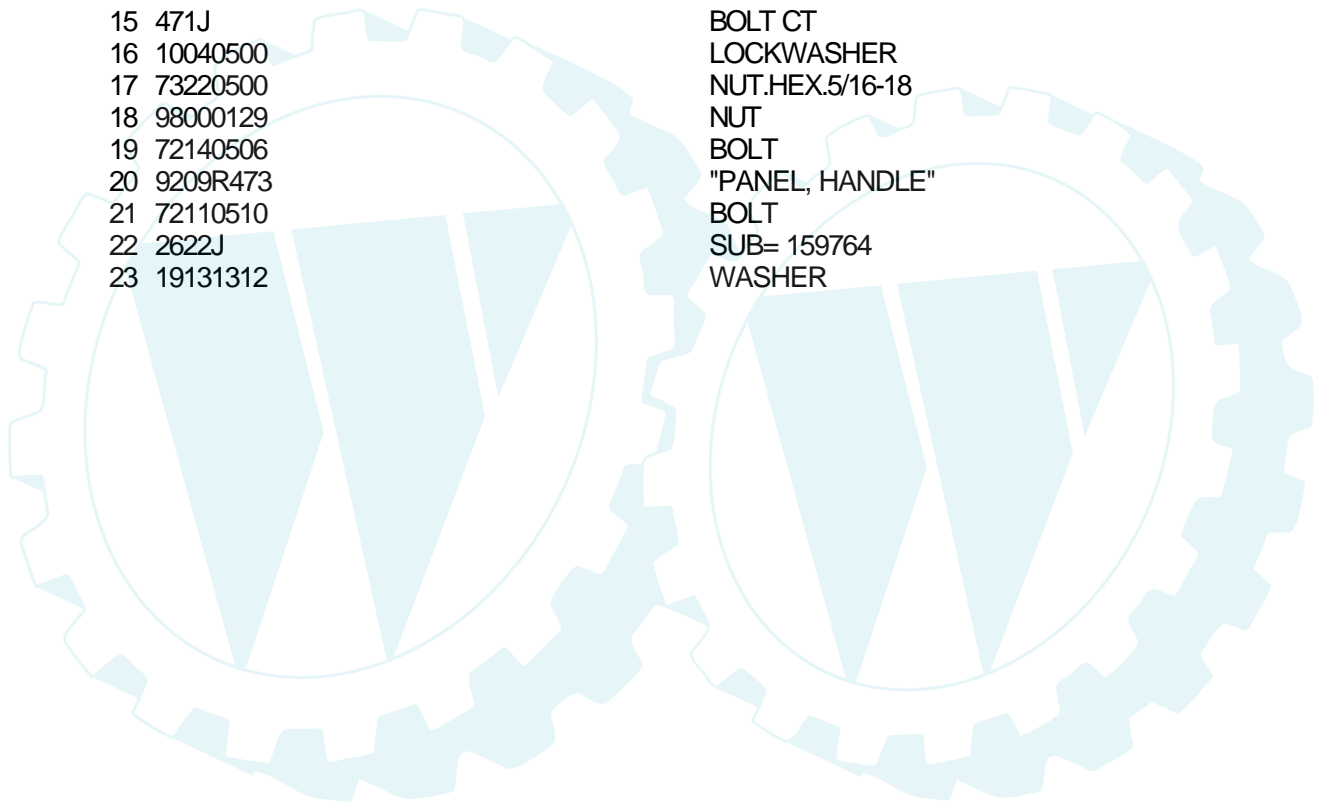

Ref #	Part Number	Qty	Description
1	137176X473		BRKT. HANDLE
2	72140512		BOLT
3	73680500		SUB= 73690500
4	19111116		WASHER
5	2621J		SUB= 154127
6	9266R		SUB= 624A78
7	74760524		BOLT.HEX.5/16-1.5
8	3069J		SUB= 164937
9	8206H		GRIP T
10	1685H		SUB= 68478
11	3067J		SUB= 100382K
12	3070J		SPRING EXT TI
13	19121414		WASHER
14	136376		KNOB HANDLE
15	471J		BOLT CT
16	10040500		LOCKWASHER
17	73220500		NUT.HEX.5/16-18
18	98000129		NUT
19	72140506		BOLT
20	9209R473		"PANEL, HANDLE"
21	72110510		BOLT
22	2622J		SUB= 159764
23	19131312		WASHER