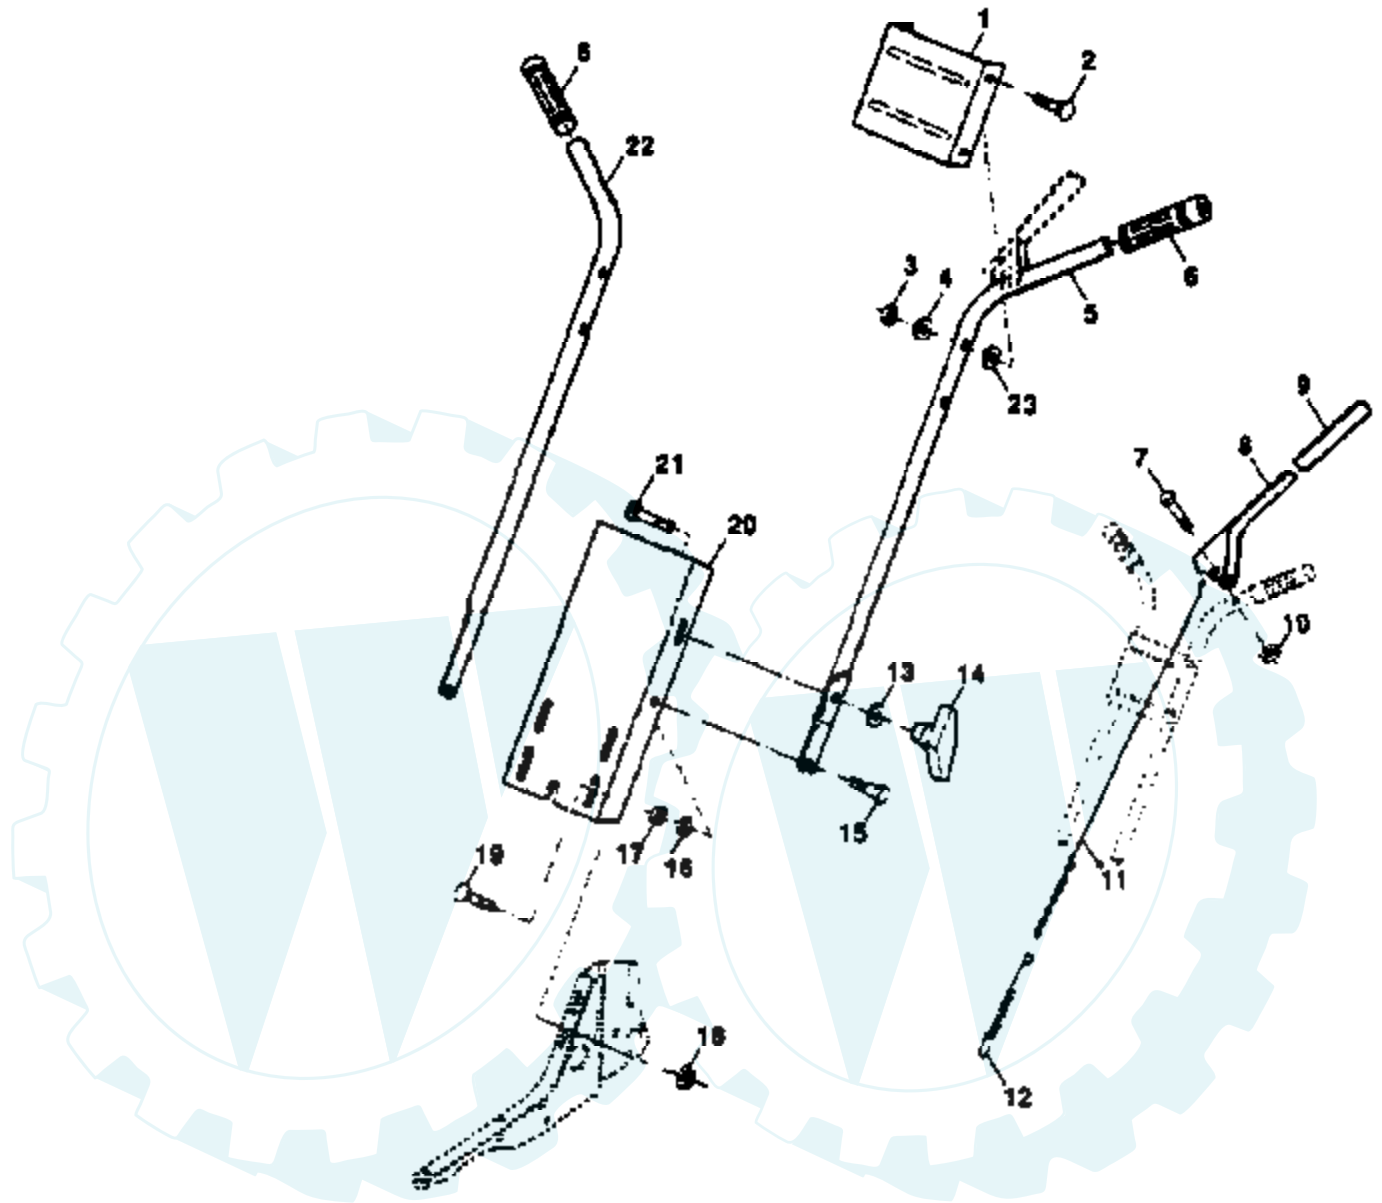

HANDLE ASSEMBLY

NOTE: All component dimensions given in U.S. inches. 1 inch = 25.4 mm

Ref #	Part Number	Qty	Description
1	137176X473		BRKT. HANDLE
2	72140512		BOLT
3	73680500		SUB= 73690500
4	19111116		WASHER
5	2621J		SUB= 154127
6	9266R		SUB= 624A78
7	74760524		BOLT.HEX.5/16-1.5
8	3069J		SUB= 164937
9	8206H		GRIP T
10	1685H		SUB= 68478
11	3067J		SUB= 100382K
12	3070J		SPRING EXT TI
13	19121414		WASHER
14	136376		KNOB HANDLE
15	471J		BOLT CT
16	10040500		LOCKWASHER
17	73220500		NUT.HEX.5/16-18
18	98000129		NUT
19	72140506		BOLT
20	9209R473		"PANEL, HANDLE"
21	72110510		BOLT
22	2622J		SUB= 159764
23	19131312		WASHER