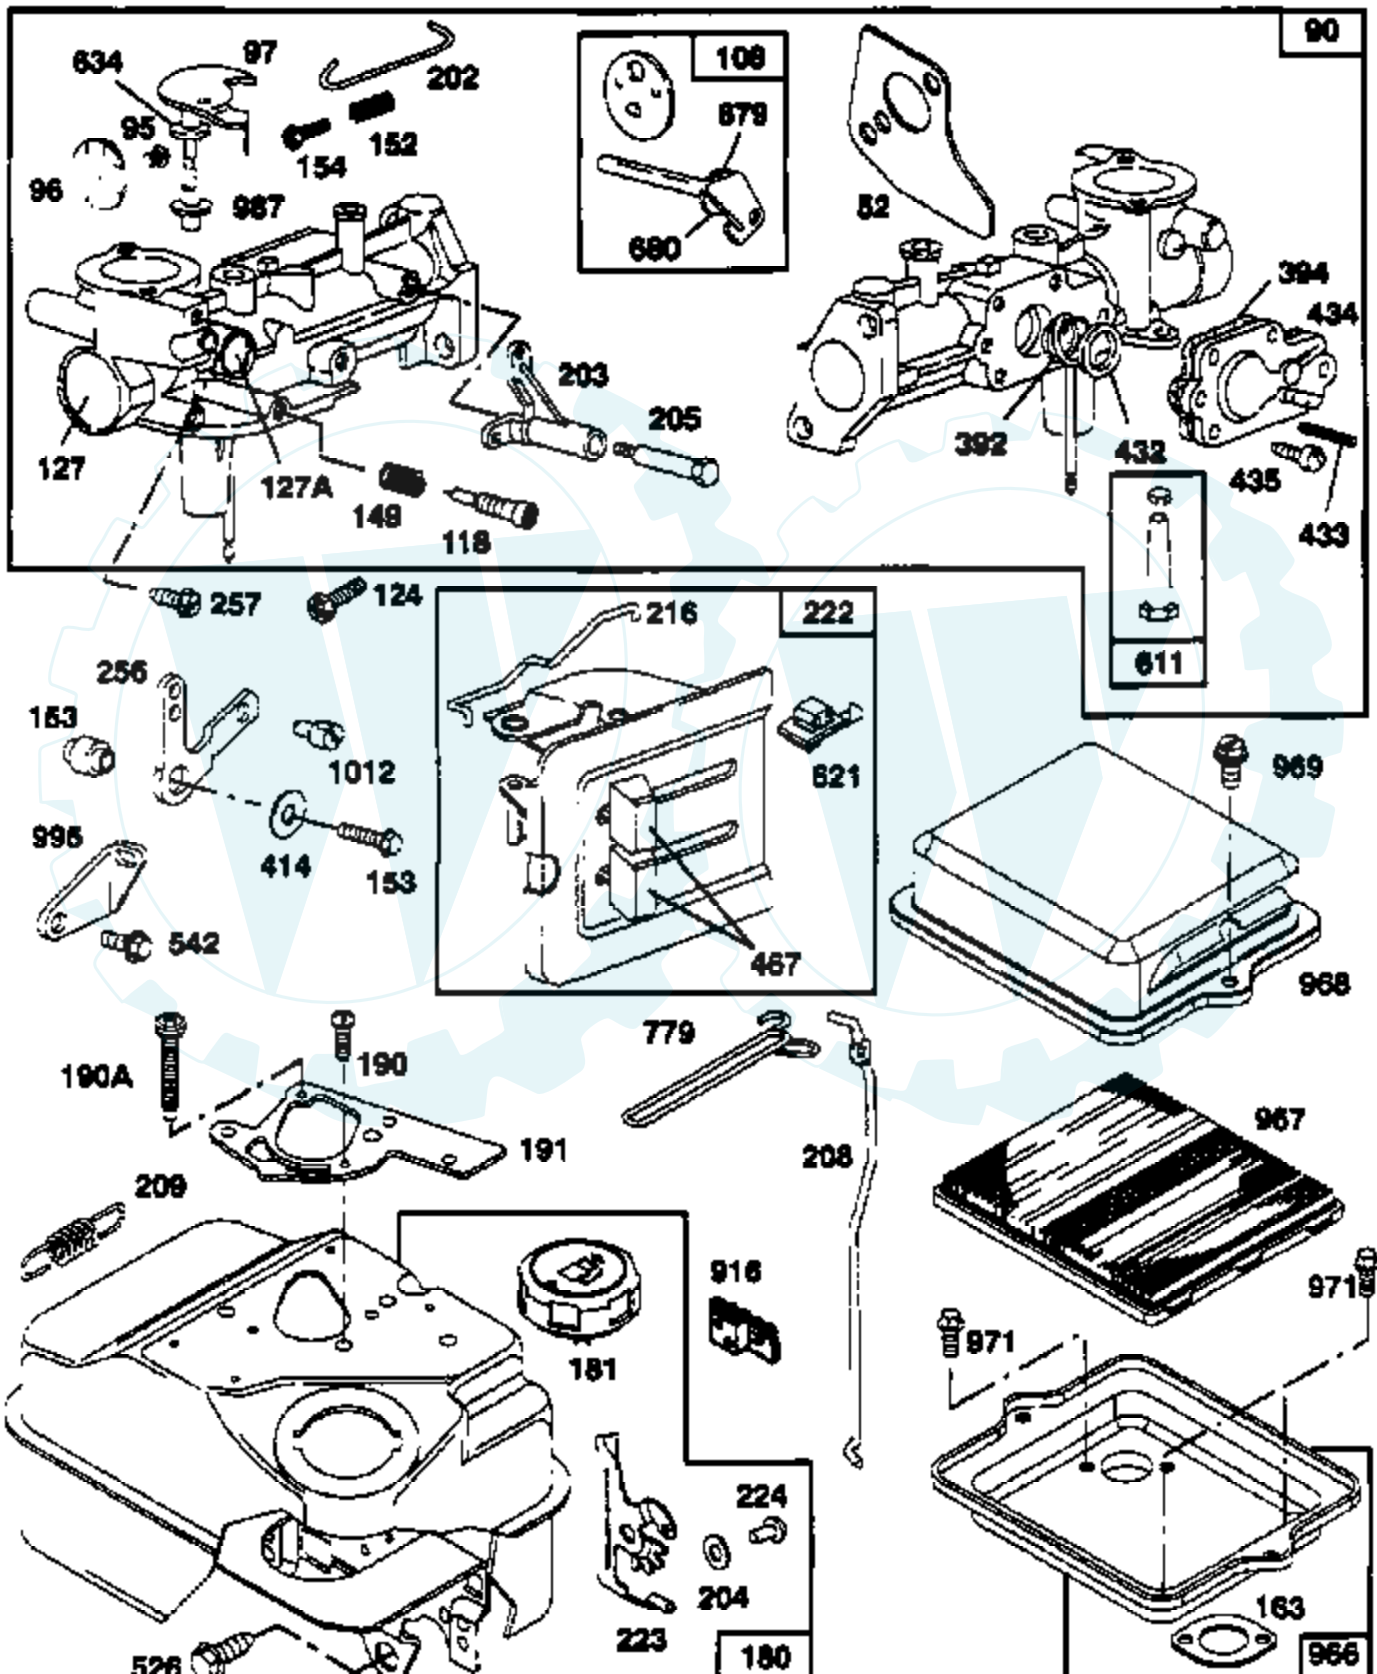

Engine Parts 5 HP Model 135202-0119-01

Specify Model and Part
Number When Ordering

Ref #	Part Number	Qty	Description
1	395990		CYLINDER ASSEMBLY
2	297565		BUSHING, CYLINDER
3	299819		SEAL, OIL
5	214040		HEAD, CYLINDER
7	272157		GASKET, CYLINDER HEAD
8	495774		BREATHER ASSEMBLY
9	27549		GASKET, VALVE COVER
10	94621		SCREW, STEMS
411	66578		GROMMET, BREATHER TUBE
12	270080		GASKET CRANKCASE STANDARD .015"
	270125		GASKET, CRANKCASE .005" THICK
	270126		GASKET, CRANKCASE .009" THICK
13	94221		SCREW, CYLINDER HEAD 2-3/32"
14	94679		SCREW, CYLINDER HEAD 2-15/32"
15	93448		PLUG, PIPE, HEX SOCKET
	94387		PLUG OIL DRAIN
16	492088		CRANKSHAFT
	230978		CRANKSHAFT GEAR PIN
18	297602		COVER ASSEMBLY, CRANKCASE
19	495660		BUSHING, CRANKCASE COVER
20	294606		SEAL, OIL
21	66768		PLUG, OIL FILLER
22	94682		SCREW
23	297229		FLYWHEEL, MAGNETO
24	222698		KEY, FLYWHEEL
25	298904		PISTON ASSEMBLY, STANDARD
	298905		PISTON ASSEMBLY .010" OVERSIZE
	298906		PISTON ASSEMBLY .020" OVERSIZE
	298907		PISTON ASSEMBLY .030" OVERSIZE
26	298982		RING SET, PISTON, STANDARD
	299742		RING SET, PISTON, CHROME, STANDARD
	298983		RING SET, PISTON .010" OVERSIZE
	298984		RING SET, PISTON .020" OVERSIZE
	298985		RING SET, PISTON .030" OVERSIZE
27	26026		LOCK, PISTON PIN
28	298909		PIN ASSY, PISTON, STD
	298908		PIN ASSEMBLY, PISTON .005" OVERSIZE
29	299430		ROD ASSEMBLY, CONNECTING
	390459		ROD ASSEMBLY, CONNECTING
30	221890		DIPPER, CONNECTING ROD
32	94745		SCREW, CONNECTING ROD
33	211119		VALVE, EXHAUST
34	261044		VALVE, INTAKE
35	260552		SPRING, INTAKE VALVE
36	26478		SPRING, EXHAUST VALVE
37	222443		GUARD, FLYWHEEL
40	93312		RETAINER, VALVE SPRING
45	260642		TAPPET, VALVE
46	212733		GEAR, CAM
52	271936		GASKET, INTAKE ELBOW MOUNTING
55	494846		HOUSING, REWIND STARTER
56	493824		PULLEY, REWIND STARTER
57	262594		SPRING, REWIND STARTER
58	280406		ROPE, REWIND STARTER
59	396892		INSERT, HANDLE
60	393152		HANDLE, REWIND STARTER
65	94686		SCREW, HOUSING MOUNTING
69	280973		WASHER