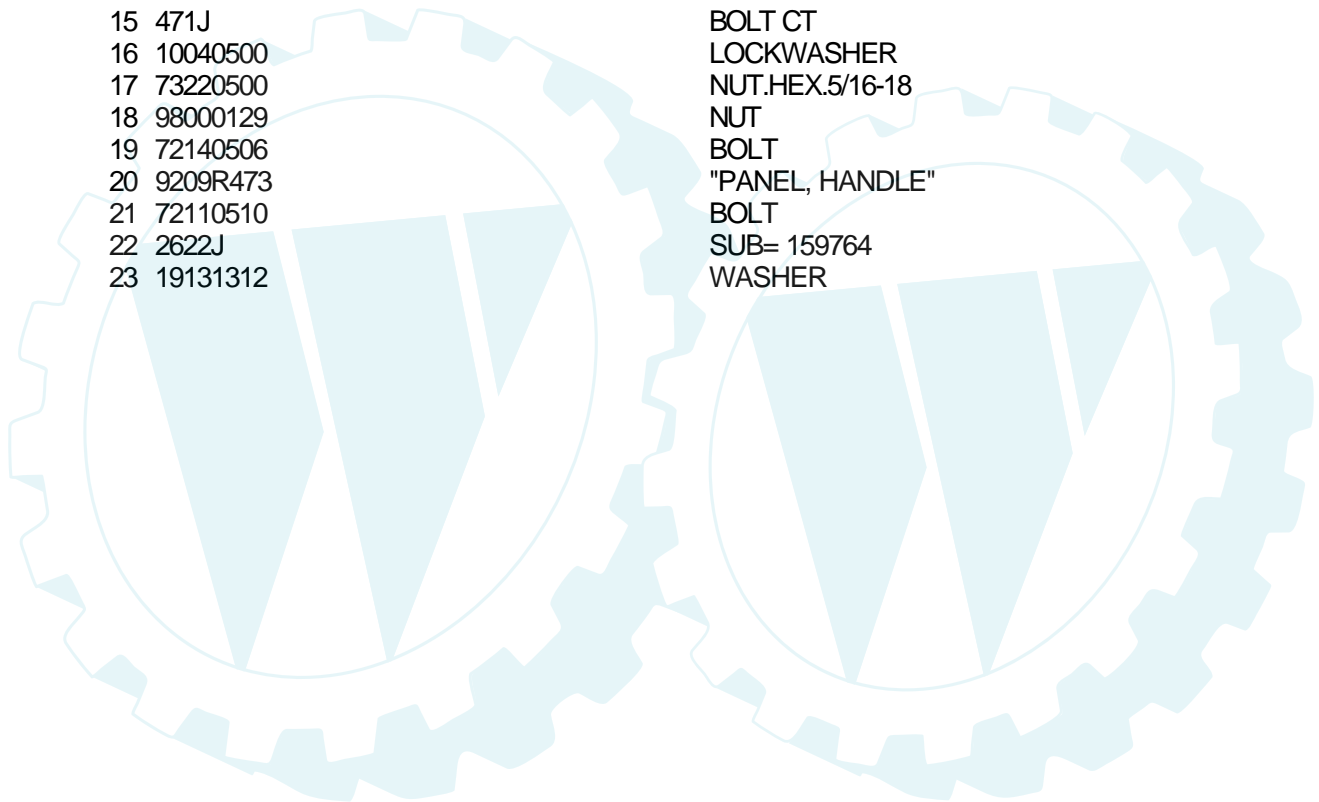

Ref #	Part Number	Qty	Description
621	396847		SWITCH, STOP
635	66538		ELBOW, SPARK PLUG
676	393756		DEFLECTOR, MUFFLER
679	270382		WASHER, FOAM
680	221839		WASHER, BRASS
741	261533		GEAR, TIMING
779	262276		LINK, CONTROL
851	221798		TERMINAL, IGNITION CABLE
864	492232		ADAPTER ASSEMBLY, MUFFLER
869	211172		SEAT, INTAKE VALVE, STANDARD
870	211291		SEAT, EXHAUST VALVE, STANDARD
871	262001		GUIDE, EXHAUST VALVE
	63709		GUIDE, INTAKE VALVE
883	272203		GASKET, MUFFLER
966	492797		BASE, AIR CLEANER
967	491588		SUB= 3364
968	223765		COVER, AIR CLEANER
969	490073		SCREW, COVER MOUNTING
971	94018		SCREW, AIR CLEANER
987	398970		SEAL, THROTTLE SHAFT
995	223887		BRACKET, CONTROL LINK
1016	490817		SPACER

## HANDLE ASSEMBLY

**NOTE:** All component dimensions given in U.S. inches. 1 inch = 25.4 mm

Ref #	Part Number	Qty	Description
1	137176X473		BRKT. HANDLE
2	72140512		BOLT
3	73680500		SUB= 73690500
4	19111116		WASHER
5	2621J		SUB= 154127
6	9266R		SUB= 624A78
7	74760524		BOLT.HEX.5/16-1.5
8	3069J		SUB= 164937
9	8206H		GRIP T
10	1685H		SUB= 68478
11	3067J		SUB= 100382K
12	3070J		SPRING EXT TI
13	19121414		WASHER
14	136376		KNOB HANDLE
15	471J		BOLT CT
16	10040500		LOCKWASHER
17	73220500		NUT.HEX.5/16-18
18	98000129		NUT
19	72140506		BOLT
20	9209R473		"PANEL, HANDLE"
21	72110510		BOLT
22	2622J		SUB= 159764
23	19131312		WASHER