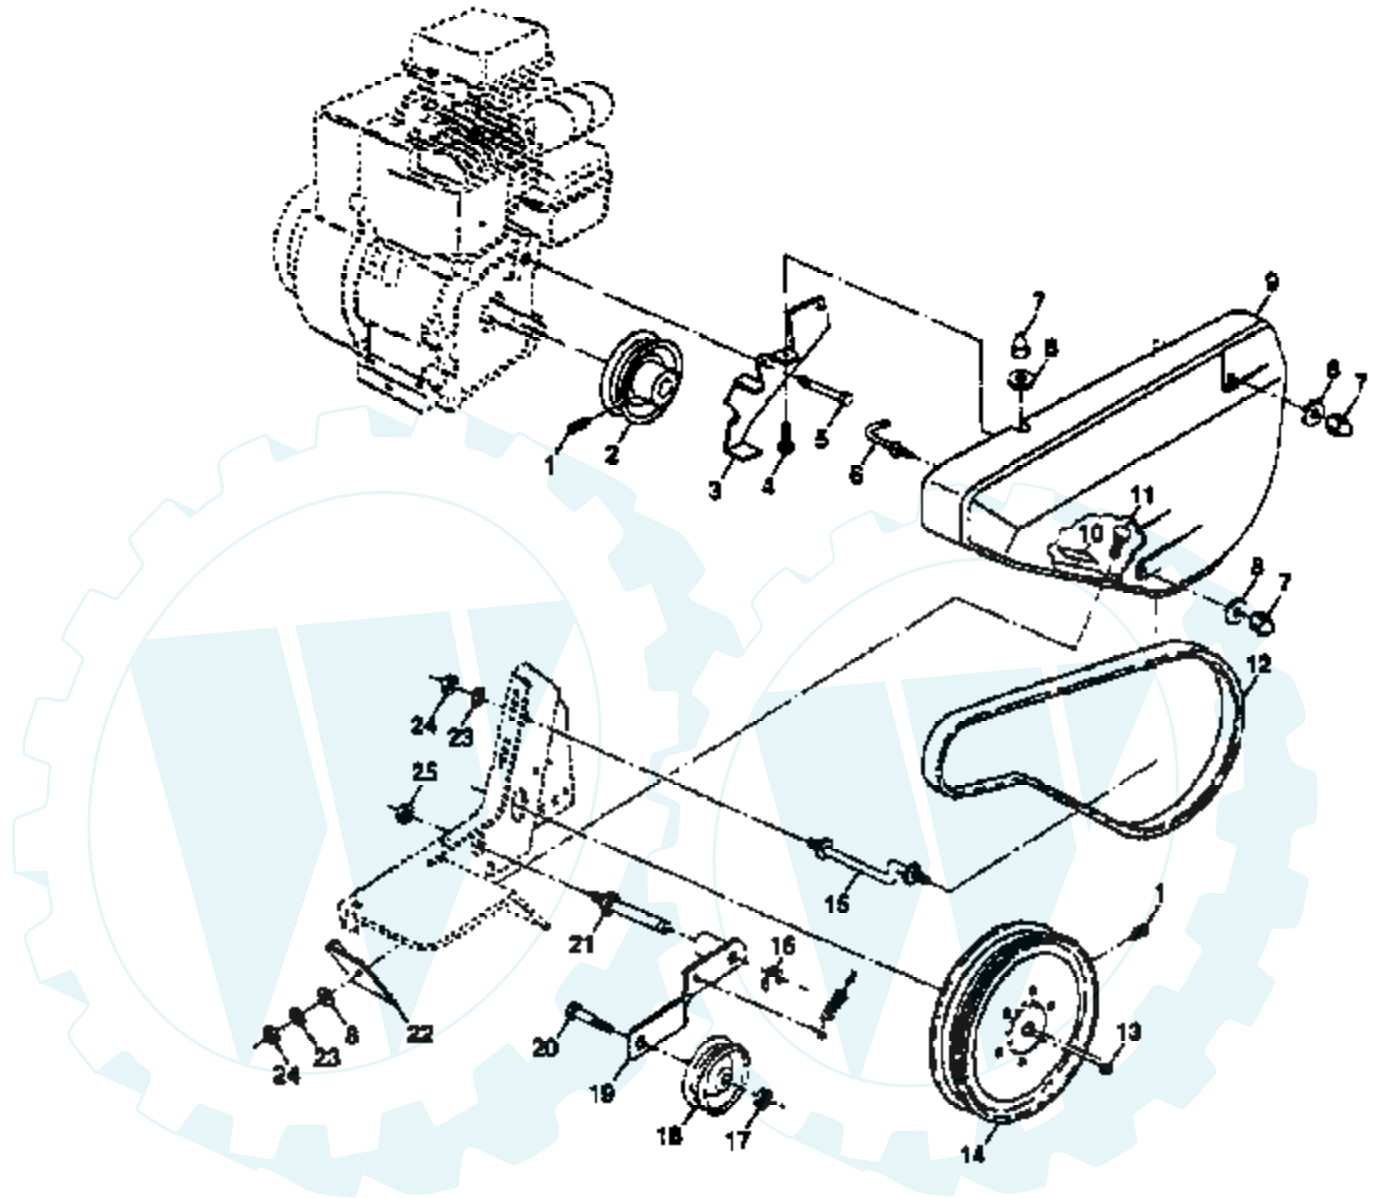

BELT GUARD AND PULLEY ASSEMBLY

NOTE: All component dimensions given in U.S. inches. 1 inch = 25.4 mm

Ref #	Part Number	Qty	Description
1	23230506		SET SCREW
2	130811		SUB= 532130811
3	122955X		BRKT ASSY
4	72140404		BOLT
5	74770812		SCREW
6	121463X		KEEPER BELT
7	104213X		NUT-CAP TI
8	19091016		WASHER
9	131157X473		"GUARD, BELT"
10	109227X		PAD IDLER TI
11	72140406		BOLT T
12	9179R		SUB= TH3H390
13	2649M		KEY T
14	9174R		TRANS SHEAVE RT
15	132213		SUB= 532132213
16	12000036		KLIP RING TI
17	73350600		NUT
18	9178R		SUB= 75673
19	674A30		IDLER ARM TI
20	74760620		SUB= 74780620
21	106968X		SHAFT IDLER TI
22	105358X		SHIELD-DIRT TI
23	10040400		LOCKWASHER
24	573220400		NUT, HEX
25	73350500		JAM NUT TI