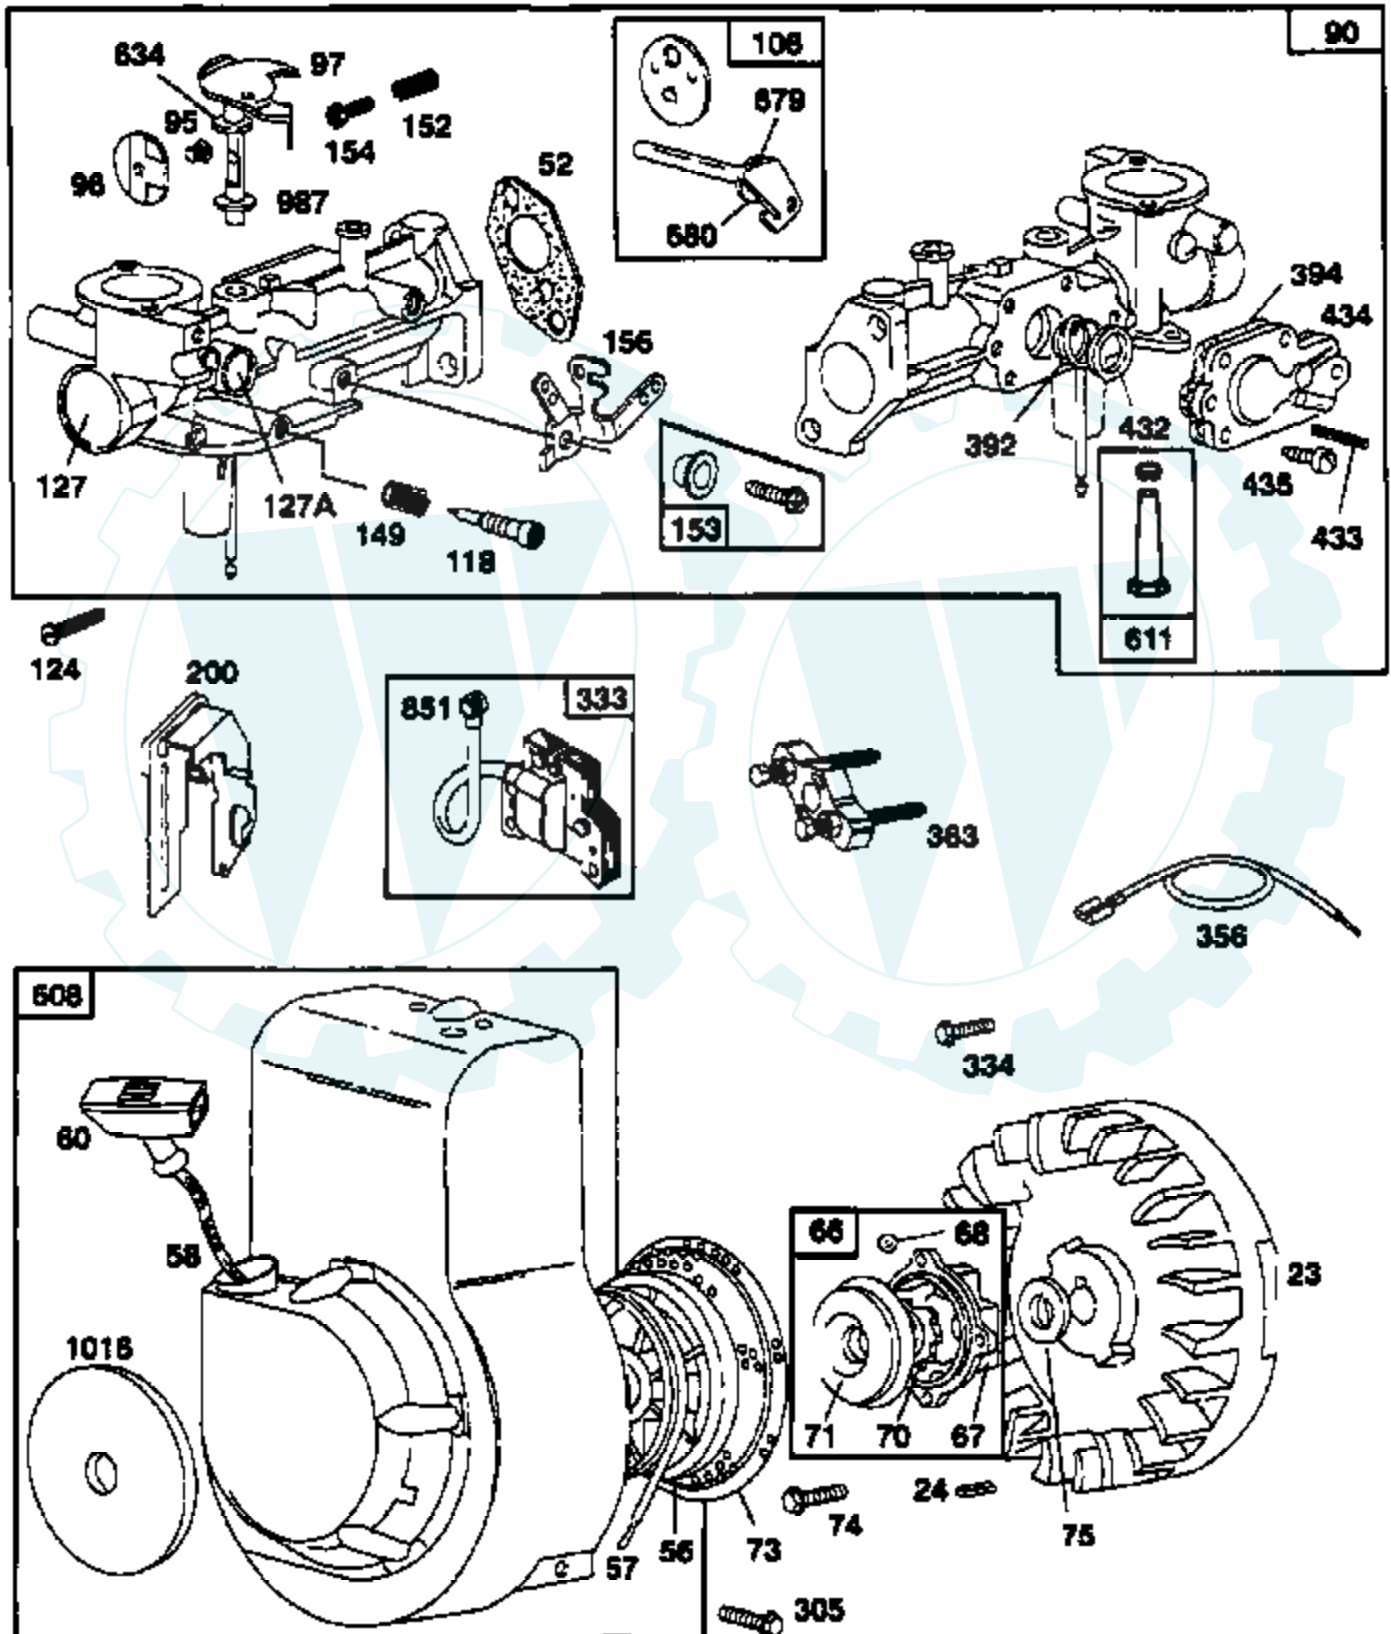

Engine Parts 3 HP Model 91202-D126-01

Specify Model and Part
Number When Ordering

Ref #	Part Number	Qty	Description
1	494549		CYLINDER ASSEMBLY
2	293708		BUSHING, CYLINDER
3	299819		SEAL, OIL
5	213942		HEAD, CYLINDER
7	272536		GASKET, CYLINDER HEAD
8	294178		BREATHER, VALVE CHAMBER
9	27549		GASKET, VALVE COVER
10	93394		SCREW, SEMS, BREATHER, MOUNTING
11	66578		GROMMET, BREATHER TUBE
12	270833		GASKET, CRANKCASE, STANDARD .015"
	270895		GASKET, CRANKCASE .005"
	270896		GASKET, CRANKCASE .009"
13	93111		SCREW, CYLINDER HEAD
15	94387		PLUG OIL DRAIN
	93448		PLUG, PIPE, HEX SOCKET
16	492880		CRANKSHAFT
18	230978		CRANKSHAFT GEAR PIN
19	394820		BUSHING, CRANKCASE COVER
20	293708		BUSHING, CYLINDER
21	299819		SEAL, OIL
23	66768		PLUG, OIL FILLER
24	296884		KEY, FLYWHEEL
25	222698		KEY, FLYWHEEL
	298904		PISTON ASSEMBLY, STANDARD
	298905		PISTON ASSEMBLY .010" OVERSIZE
	298906		PISTON ASSEMBLY .020" OVERSIZE
	298907		PISTON ASSEMBLY .030" OVERSIZE
26	298982		RING SET, PISTON, STANDARD
	298983		RING SET, PISTON .010" OVERSIZE
	298984		RING SET, PISTON .020" OVERSIZE
	298985		RING SET, PISTON .030" OVERSIZE
27	26026		LOCK, PISTON PIN
28	298909		PIN ASSY, PISTON, STD
	298908		PIN ASSEMBLY, PISTON .005" OVERSIZE
29	294367		ROD ASSEMBLY, CONNECTING
	296079		ROD ASSEMBLY, CONNECTING .020" UNDERSIZE
			CRANKPIN
30	220670		DIPPER, CONNECTING ROD
32	94404		SCREW, CONNECTING ROD
33	296676		VALVE, EXHAUST
34	296677		VALVE, INTAKE
35	260552		SPRING, INTAKE VALVE
37	224557		GUARD, FLYWHEEL
40	93312		RETAINER, VALVE SPRING
45	230173		TAPPET, VALVE
46	493747		GEAR, CAM
52	271936		GASKET, INTAKE ELBOW MOUNTING
53	94523		SCREW, EXHAUST
56	280439		PULLEY, STARTER
57	490179		SPRING, REWIND STARTER
58	280406		ROPE, REWIND STARTER
60	393152		HANDLE, REWIND STARTER
66	399671		CLUTCH ASSEMBLY, REWIND STARTER
67	394897		HOUSING, STARTER CLUTCH
68	63770		BALL, CLUTCH
70	298799		RATCHET, REWIND STARTER
71	394506		WASHER, CLUTCH RETAINER