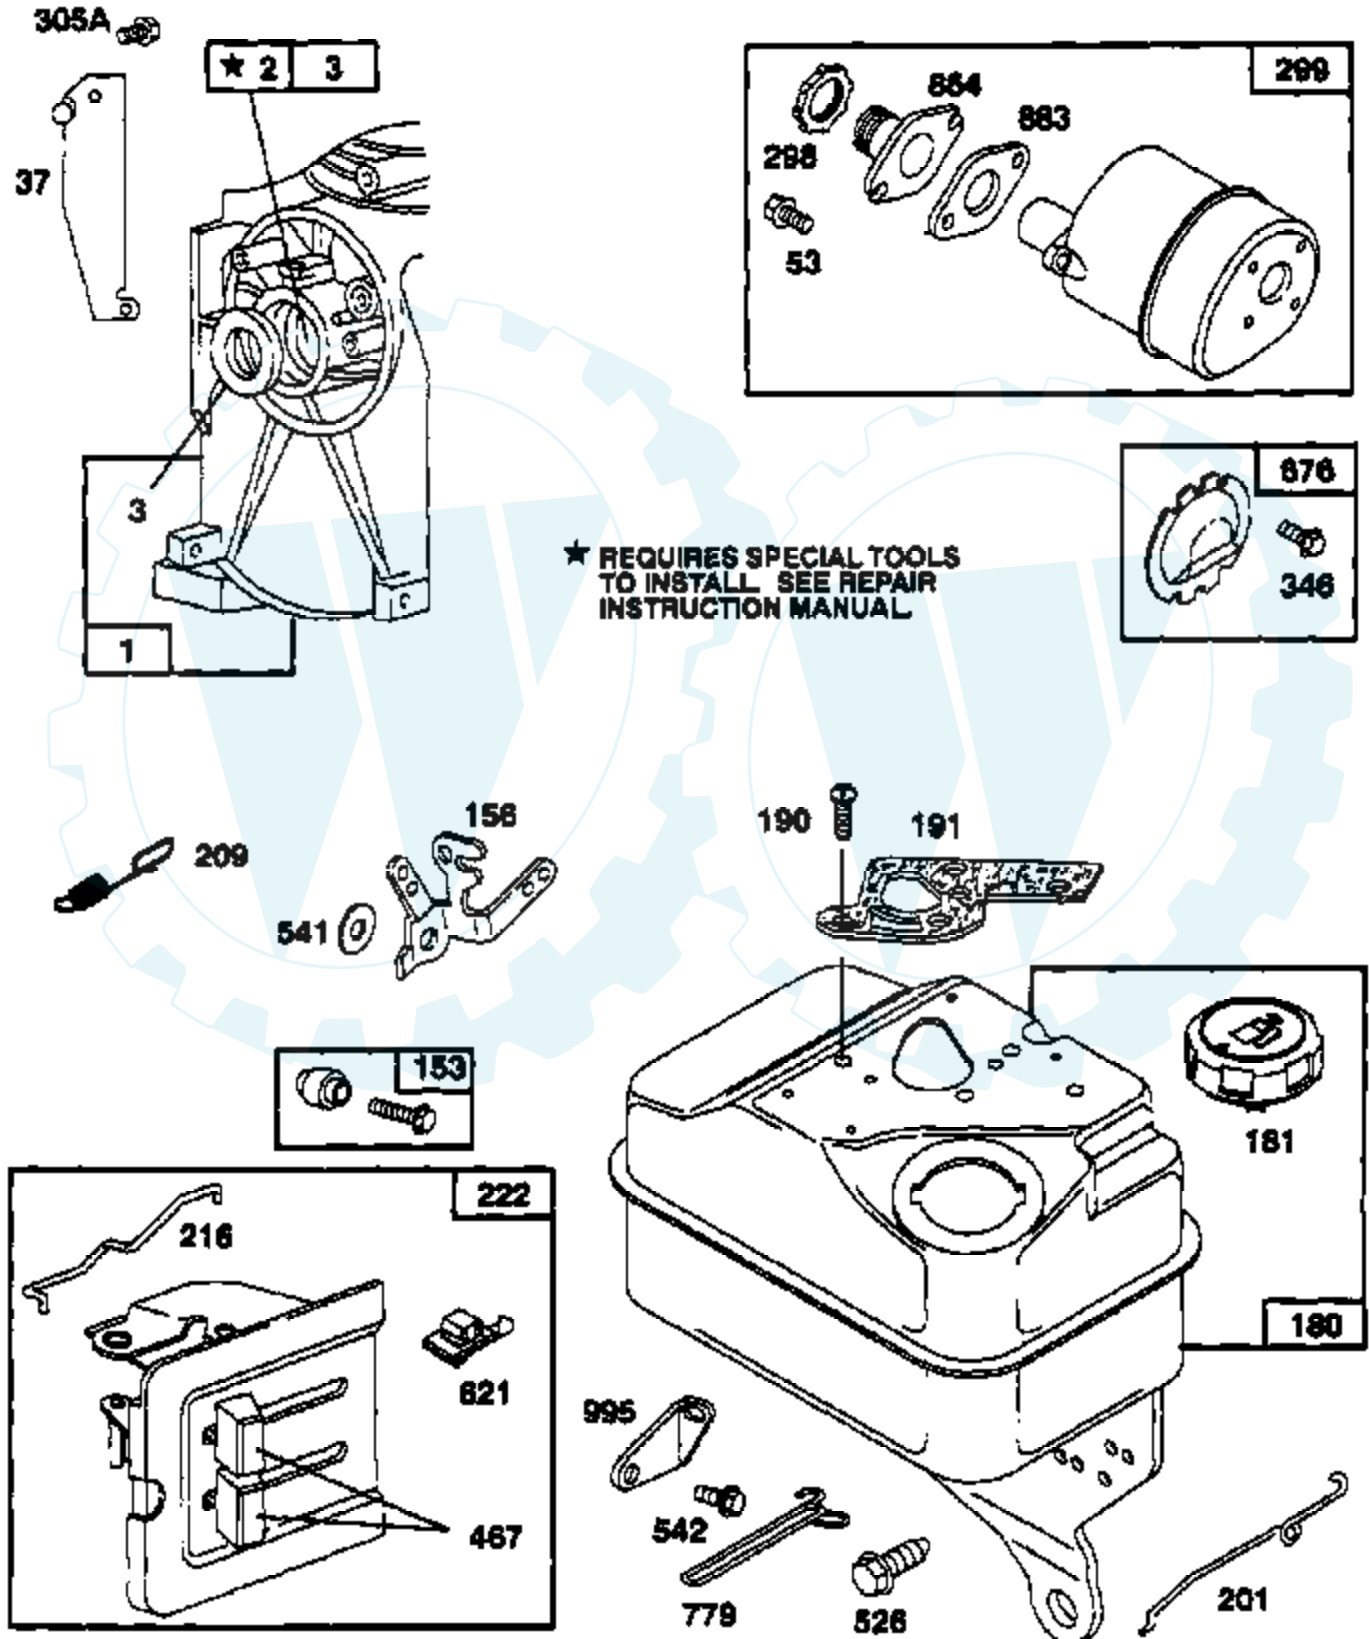

Engine Parts 3 HP Model 91202-0126-01

Specify Model and Part
Number When Ordering

Ref #	Part Number	Qty	Description
1	494549		CYLINDER ASSEMBLY
2	293708		BUSHING, CYLINDER
3	299819		SEAL, OIL
5	213942		HEAD, CYLINDER
7	272536		GASKET, CYLINDER HEAD
8	294178		BREATHER, VALVE CHAMBER
9	27549		GASKET, VALVE COVER
10	93394		SCREW, SEMS, BREATHER, MOUNTING
11	66578		GROMMET, BREATHER TUBE
12	270833		GASKET, CRANKCASE, STANDARD .015"
	270895		GASKET, CRANKCASE .005"
	270896		GASKET, CRANKCASE .009"
13	93111		SCREW, CYLINDER HEAD
15	94387		PLUG OIL DRAIN
	93448		PLUG, PIPE, HEX SOCKET
16	492880		CRANKSHAFT
18	230978		CRANKSHAFT GEAR PIN
19	394820		BUSHING, CRANKCASE COVER
20	293708		BUSHING, CYLINDER
21	299819		SEAL, OIL
23	66768		PLUG, OIL FILLER
24	296884		KEY, FLYWHEEL
25	222698		KEY, FLYWHEEL
	298904		PISTON ASSEMBLY, STANDARD
	298905		PISTON ASSEMBLY .010" OVERSIZE
	298906		PISTON ASSEMBLY .020" OVERSIZE
	298907		PISTON ASSEMBLY .030" OVERSIZE
26	298982		RING SET, PISTON, STANDARD
	298983		RING SET, PISTON .010" OVERSIZE
	298984		RING SET, PISTON .020" OVERSIZE
	298985		RING SET, PISTON .030" OVERSIZE
27	26026		LOCK, PISTON PIN
28	298909		PIN ASSY, PISTON, STD
	298908		PIN ASSEMBLY, PISTON .005" OVERSIZE
29	294367		ROD ASSEMBLY, CONNECTING
	296079		ROD ASSEMBLY, CONNECTING .020" UNDERSIZE
			CRANKPIN
30	220670		DIPPER, CONNECTING ROD
32	94404		SCREW, CONNECTING ROD
33	296676		VALVE, EXHAUST
34	296677		VALVE, INTAKE
35	260552		SPRING, INTAKE VALVE
37	224557		GUARD, FLYWHEEL
40	93312		RETAINER, VALVE SPRING
45	230173		TAPPET, VALVE
46	493747		GEAR, CAM
52	271936		GASKET, INTAKE ELBOW MOUNTING
53	94523		SCREW, EXHAUST
56	280439		PULLEY, STARTER
57	490179		SPRING, REWIND STARTER
58	280406		ROPE, REWIND STARTER
60	393152		HANDLE, REWIND STARTER
66	399671		CLUTCH ASSEMBLY, REWIND STARTER
67	394897		HOUSING, STARTER CLUTCH
68	63770		BALL, CLUTCH
70	298799		RATCHET, REWIND STARTER
71	394506		WASHER, CLUTCH RETAINER