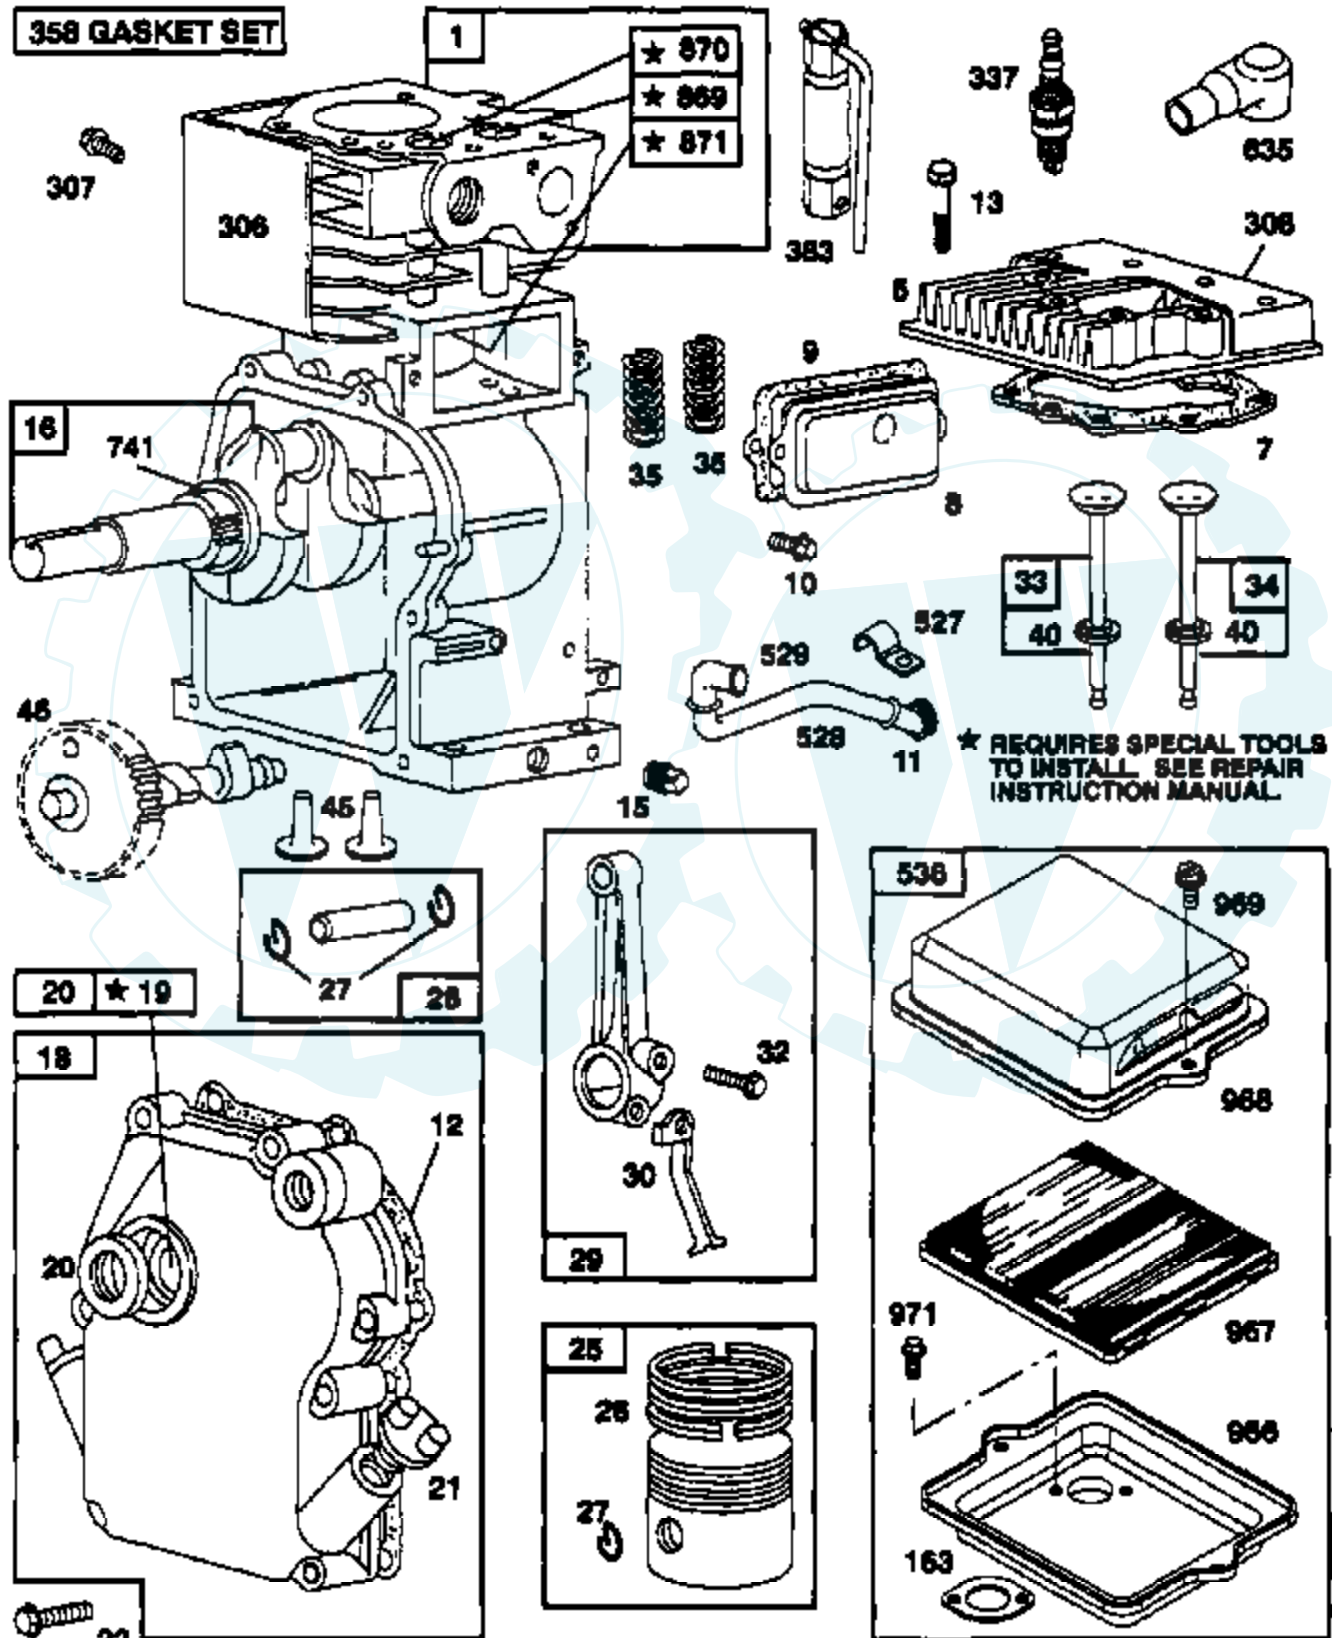

Engine Parts 3 HP Model 91202-0126-01

Ref #	Part Number	Qty	Description
1	494549		CYLINDER ASSEMBLY
2	293708		BUSHING, CYLINDER
3	299819		SEAL, OIL
5	213942		HEAD, CYLINDER
7	272536		GASKET, CYLINDER HEAD
8	294178		BREATHER, VALVE CHAMBER
9	27549		GASKET, VALVE COVER
10	93394		SCREW, SEMS, BREATHER, MOUNTING
11	66578		GROMMET, BREATHER TUBE
12	270833		GASKET, CRANKCASE, STANDARD .015"
	270895		GASKET, CRANKCASE .005"
	270896		GASKET, CRANKCASE .009"
13	93111		SCREW, CYLINDER HEAD
15	94387		PLUG OIL DRAIN
	93448		PLUG, PIPE, HEX SOCKET
16	492880		CRANKSHAFT
18	230978		CRANKSHAFT GEAR PIN
19	394820		BUSHING, CRANKCASE COVER
20	293708		BUSHING, CYLINDER
21	299819		SEAL, OIL
23	66768		PLUG, OIL FILLER
24	296884		KEY, FLYWHEEL
25	222698		KEY, FLYWHEEL
	298904		PISTON ASSEMBLY, STANDARD
	298905		PISTON ASSEMBLY .010" OVERSIZE
	298906		PISTON ASSEMBLY .020" OVERSIZE
	298907		PISTON ASSEMBLY .030" OVERSIZE
26	298982		RING SET, PISTON, STANDARD
	298983		RING SET, PISTON .010" OVERSIZE
	298984		RING SET, PISTON .020" OVERSIZE
	298985		RING SET, PISTON .030" OVERSIZE
27	26026		LOCK, PISTON PIN
28	298909		PIN ASSY, PISTON, STD
	298908		PIN ASSEMBLY, PISTON .005" OVERSIZE
29	294367		ROD ASSEMBLY, CONNECTING
	296079		ROD ASSEMBLY, CONNECTING .020" UNDERSIZE
			CRANKPIN
30	220670		DIPPER, CONNECTING ROD
32	94404		SCREW, CONNECTING ROD
33	296676		VALVE, EXHAUST
34	296677		VALVE, INTAKE
35	260552		SPRING, INTAKE VALVE
37	224557		GUARD, FLYWHEEL
40	93312		RETAINER, VALVE SPRING
45	230173		TAPPET, VALVE
46	493747		GEAR, CAM
52	271936		GASKET, INTAKE ELBOW MOUNTING
53	94523		SCREW, EXHAUST
56	280439		PULLEY, STARTER
57	490179		SPRING, REWIND STARTER
58	280406		ROPE, REWIND STARTER
60	393152		HANDLE, REWIND STARTER
66	399671		CLUTCH ASSEMBLY, REWIND STARTER
67	394897		HOUSING, STARTER CLUTCH
68	63770		BALL, CLUTCH
70	298799		RATCHET, REWIND STARTER
71	394506		WASHER, CLUTCH RETAINER