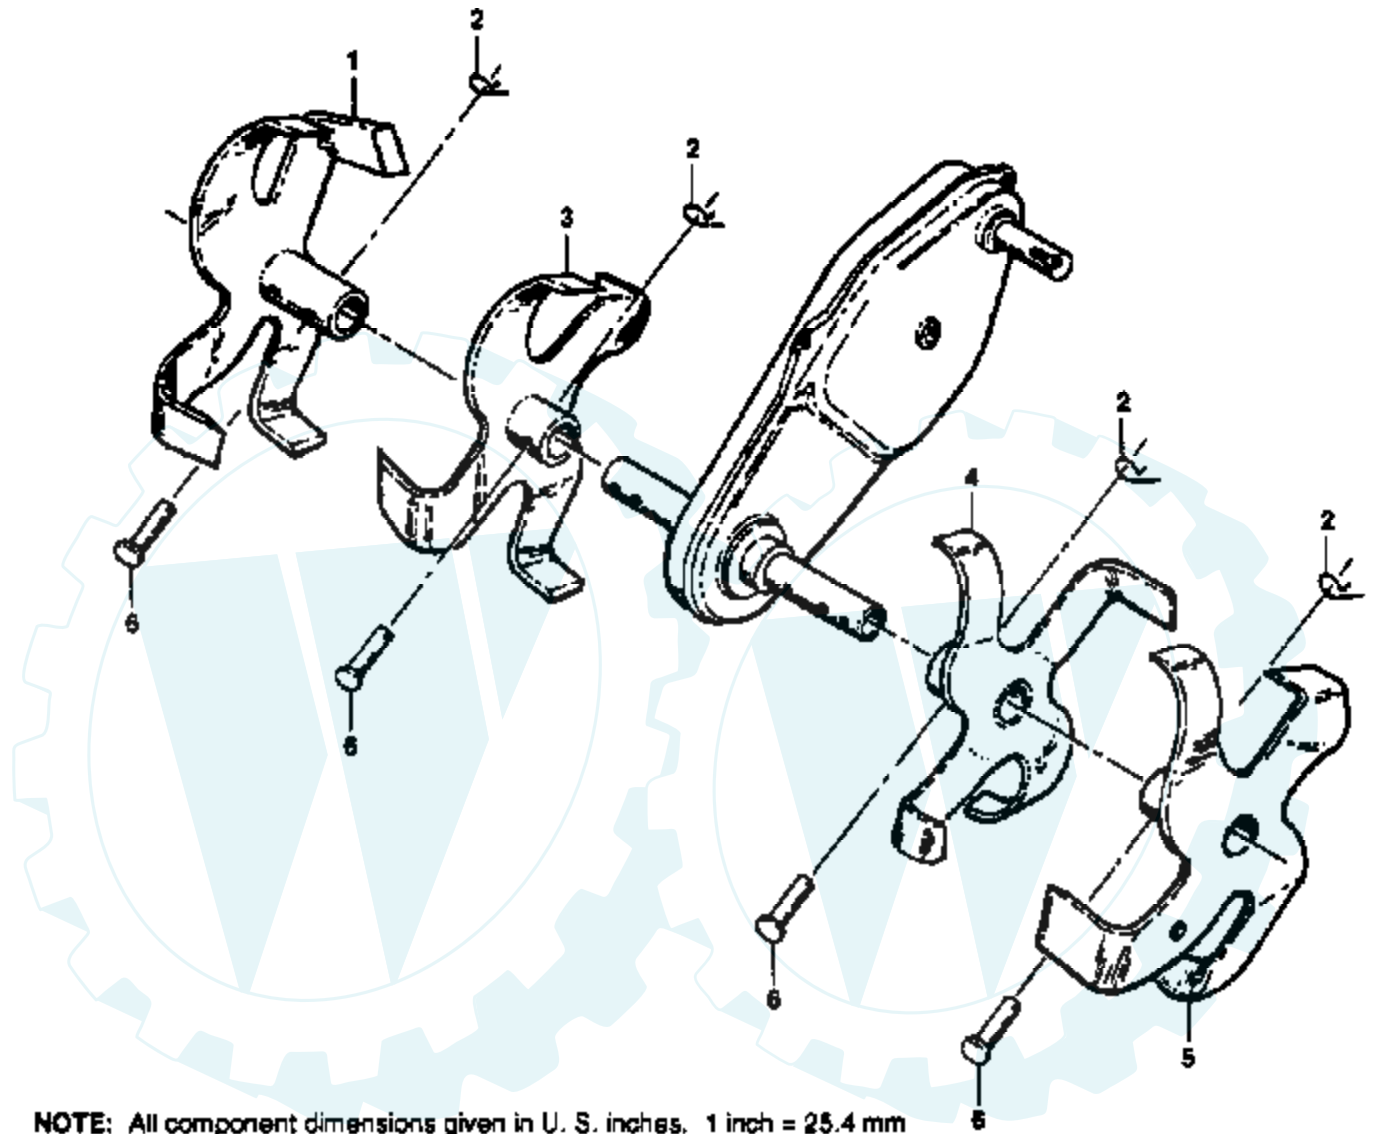

Ref #	Part Number	Qty	Description
621	396847		SWITCH, STOP
635	66538		ELBOW, SPARK PLUG
676	393756		DEFLECTOR, MUFFLER
679	270382		WASHER, FOAM
680	221839		WASHER, BRASS
741	261533		GEAR, TIMING
779	262276		LINK, CONTROL
851	221798		TERMINAL, IGNITION CABLE
864	492232		ADAPTER ASSEMBLY, MUFFLER
869	211172		SEAT, INTAKE VALVE, STANDARD
870	211291		SEAT, EXHAUST VALVE, STANDARD
871	262001		GUIDE, EXHAUST VALVE
	63709		GUIDE, INTAKE VALVE
883	272203		GASKET, MUFFLER
966	492797		BASE, AIR CLEANER
967	491588		SUB= 3364
968	223765		COVER, AIR CLEANER
969	490073		SCREW, COVER MOUNTING
971	94018		SCREW, AIR CLEANER
987	398970		SEAL, THROTTLE SHAFT
995	223887		BRACKET, CONTROL LINK
1016	490817		SPACER

## HANDLE ASSEMBLY

**NOTE:** All component dimensions given in U.S. inches. 1 inch = 25.4 mm

Ref #	Part Number	Qty	Description
1	137176X473		BRKT. HANDLE
2	72140512		BOLT
3	73680500		SUB= 73690500
4	19111116		WASHER
5	2621J		SUB= 154127
6	9266R		SUB= 624A78
7	74760524		BOLT.HEX.5/16-1.5
8	3069J		SUB= 164937
9	8206H		GRIP T
10	1685H		SUB= 68478
11	3067J		SUB= 100382K
12	3070J		SPRING EXT TI
13	19121414		WASHER
14	136376		KNOB HANDLE
15	471J		BOLT CT
16	10040500		LOCKWASHER
17	73220500		NUT.HEX.5/16-18
18	98000129		NUT
19	72140506		BOLT
20	9209R473		"PANEL, HANDLE"
21	72110510		BOLT
22	2622J		SUB= 159764
23	19131312		WASHER

## TINE ASSEMBLY

**NOTE:** All component dimensions given in U. S. inches. 1 inch = 25.4 mm

Ref #	Part Number	Qty	Description
1	106860X		TINE ASSY RH
2	4921H		SPRING.RETAINER
3	106858X		TINE ASSY RH
4	106857X		TINE INN LH TI
5	106859X		TINE ASS'Y LH
6	9194R		DRILLED RIVET RT