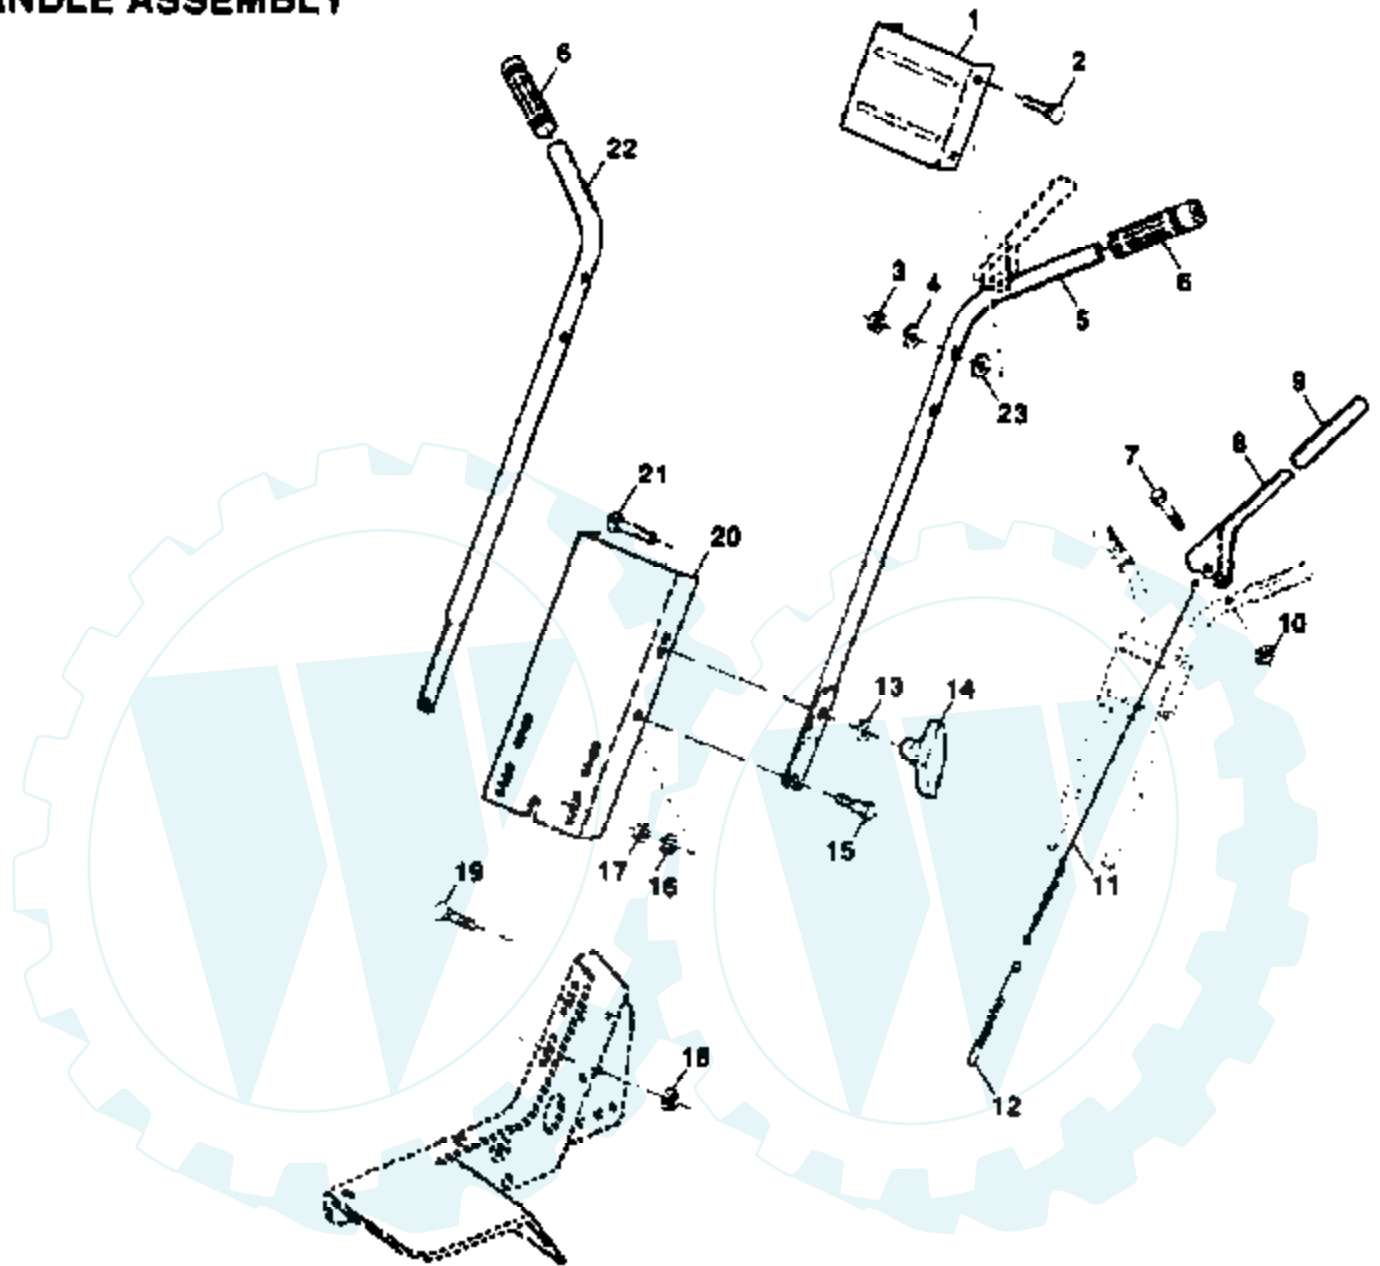

HANDLE ASSEMBLY

NOTE: All component dimensions given in U.S. inches. 1 inch = 25.4 mm

Ref #	Part Number	Qty	Description
1	137176X473		BRKT. HANDLE
2	72140512		BOLT
3	73680500		SUB= 73690500
4	19111116		WASHER
5	2621J		SUB= 154127
6	9266R		SUB= 624A78
7	74760524		BOLT.HEX.5/16-1.5
8	3069J		SUB= 164937
9	8206H		GRIP T
10	1685H		SUB= 68478
11	3067J		SUB= 100382K
12	3070J		SPRING EXT TI
13	19121414		WASHER
14	136376		KNOB HANDLE
15	471J		BOLT CT
16	10040500		LOCKWASHER
17	73220500		NUT.HEX.5/16-18
18	98000129		NUT
19	72140506		BOLT
20	9209R473		"PANEL, HANDLE"
21	72110510		BOLT
22	2622J		SUB= 159764
23	19131312		WASHER