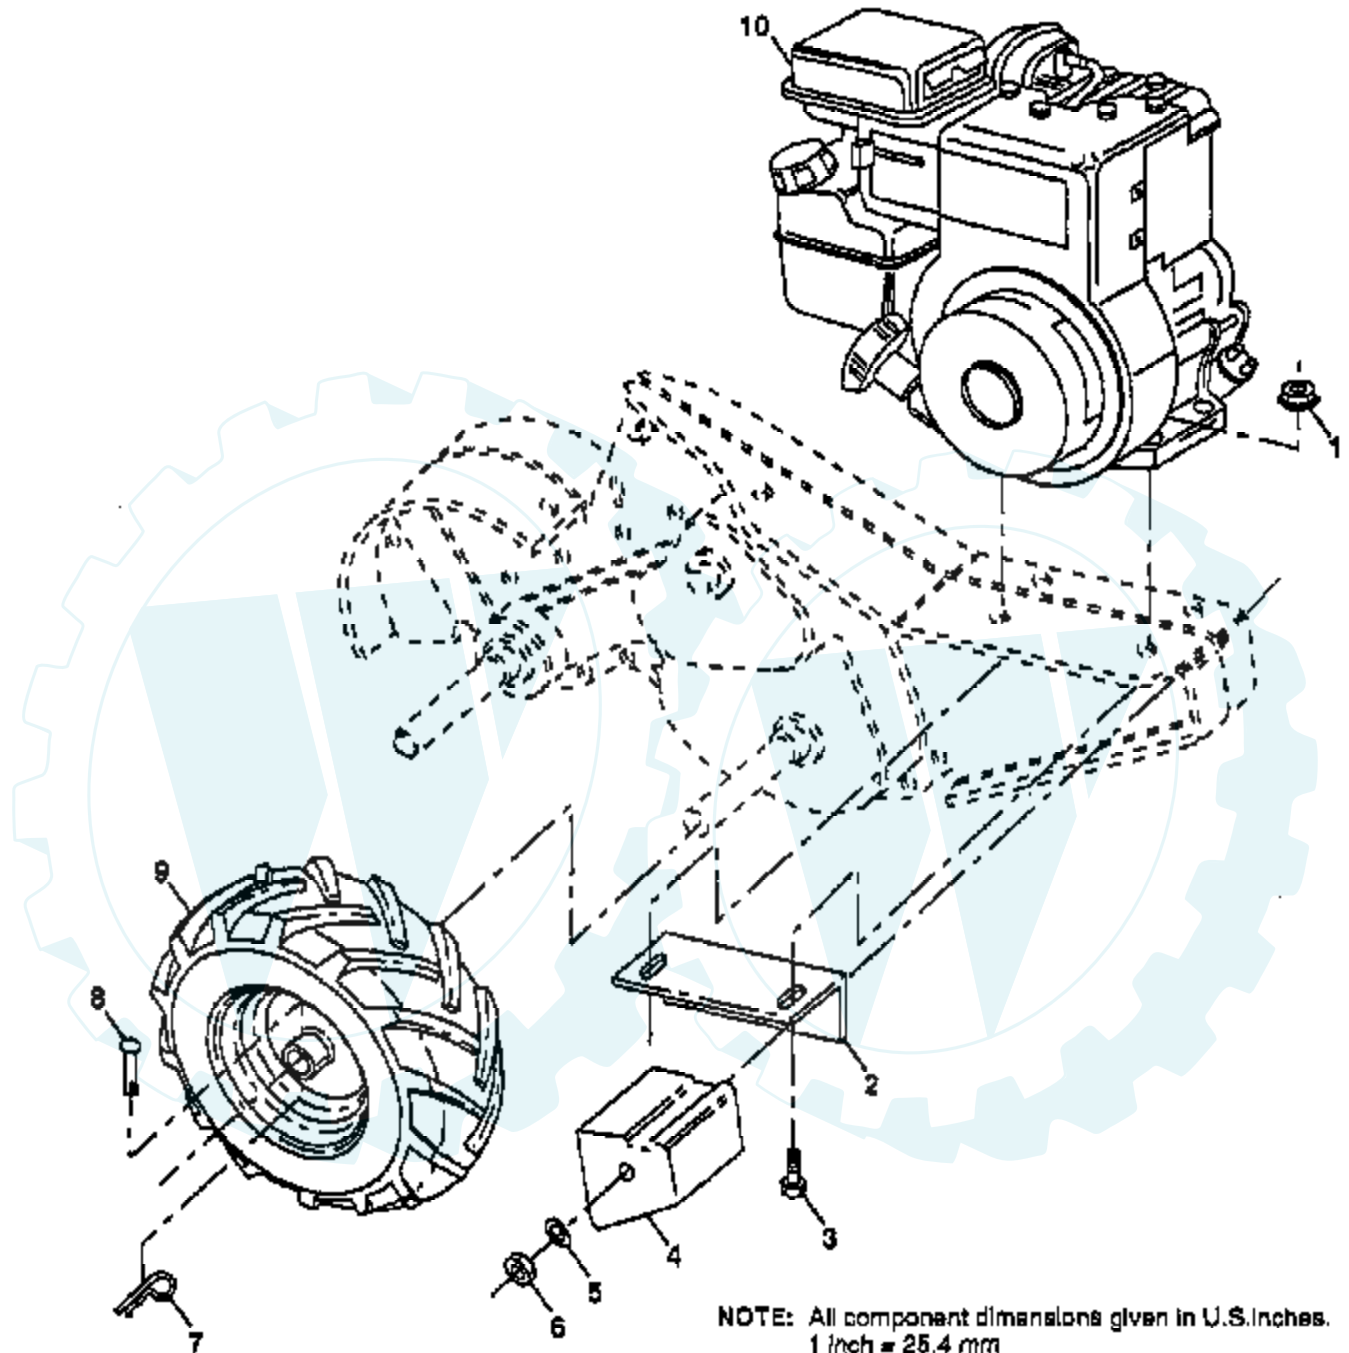

MAINFRAME, RIGHT SIDE

Ref #	Part Number	Qty	Description
1	73510500		NUT
2	102332X		BRACKET RH CRT
3	74760524		BOLT.HEX.5/16-1.5
4	102173X		COUNTERWEIGHT CRT
5	10040600		LOCKWASHER
6	73220600		NUT.HEX.3/8-16UNC
7	4497H		RETAINER M
8	126875X		RIVET.DRILL.1.75
9	102190X		TIRE.CHV.13X5.0-6
	124258X		RIM
	795R		SUB= 65139
10			REFER TO IMAGE