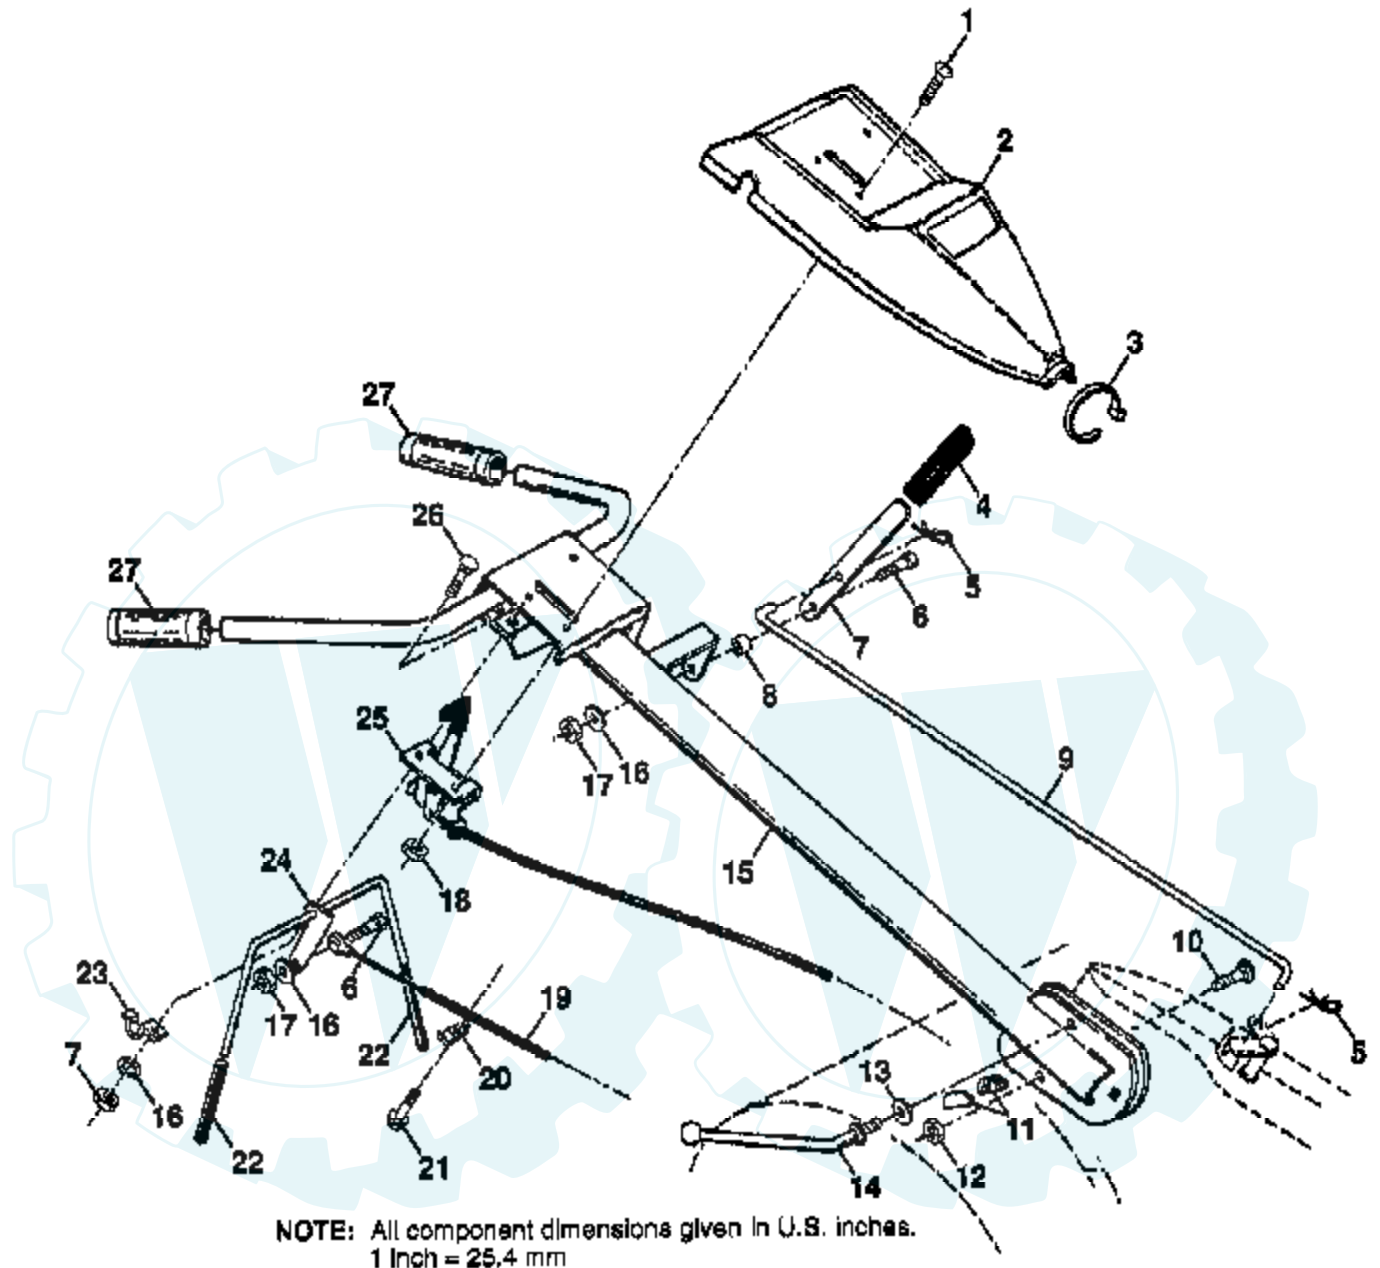

HANDLE ASSEMBLY

NOTE: All component dimensions given in U.S. inches.
1 Inch = 25.4 mm

Ref #	Part Number	Qty	Description
1	71091008		SCREW
2	126951X		"PANEL,CONT TI"
3	104164X		TIE CABLE CRT
4	8206H		GRIP T
5	4497H		RETAINER M
6	81328		SHOULDER BOLT ST
7	109335X		SHIFT HANDLE CRT
8	109313X		GROMMET CRT
9	109337X		SHIFT ROD CRT
10	72110608		BOLT D
11	109229X		LOCK CRT
12	73930600		LOCKNUT
13	19131611		WASHER CRT
14	109228X		LEVER LOCK CRT
15	127013X473		SUB= 155117
16	10040400		LOCKWASHER
17	73220400		SUB= 50675
18	73731000		NUT
19	102162X		CABLE.CLUTCH.CRT
20	9484R		CONDIUT CLIP T
21	86777		SUB= 750097
22	102604X		GRIP BAR CRT
23	102744X		SUB= 102744X431
24	105216X		"ASSY CONTROL, BAR"
25	127012X		"CONT,THROTTLE"
26	72140404		BOLT
27	9266R		SUB= 624A78