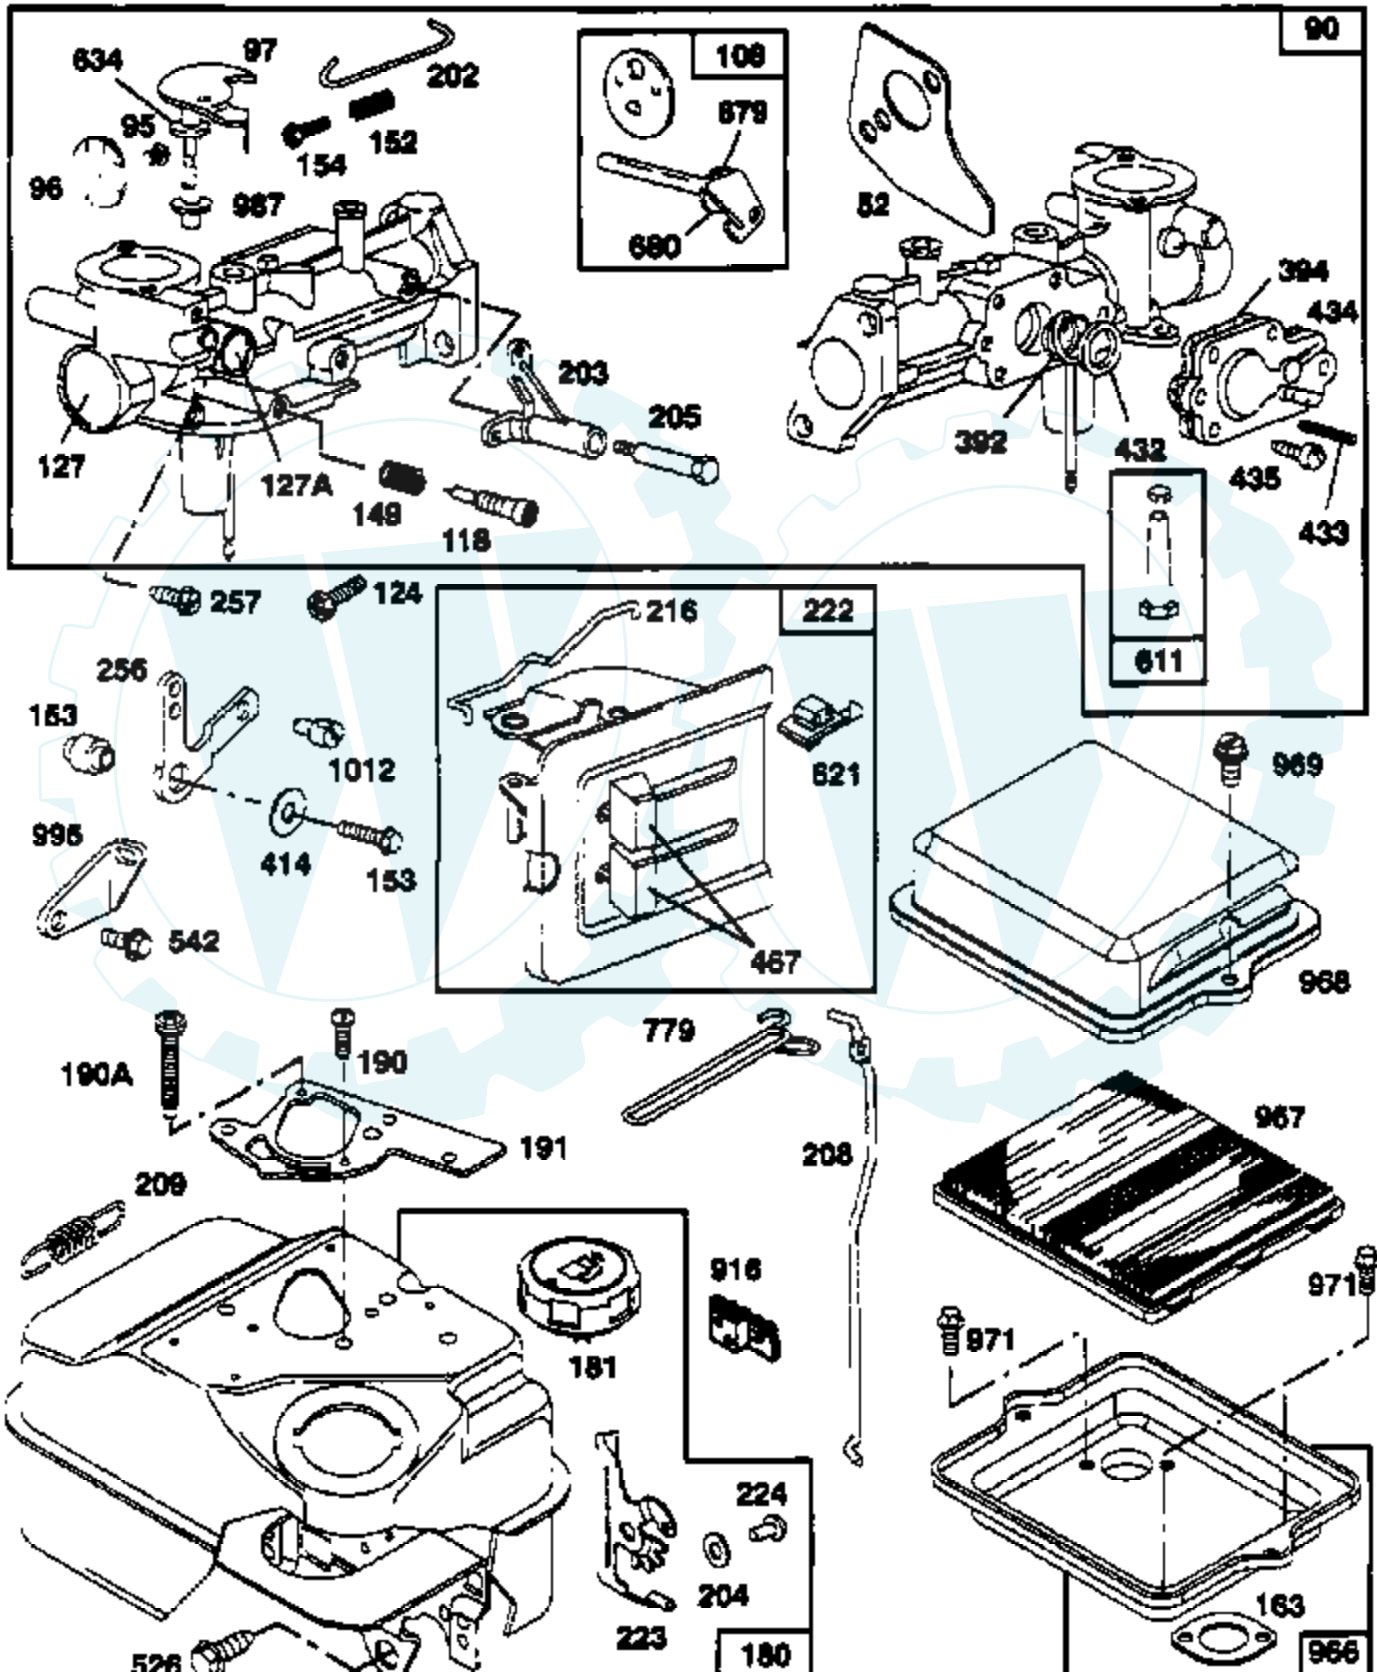

Engine Parts 5 HP Model 135202-0119-01

Specify Model and Part
Number When Ordering

Ref #	Part Number	Qty	Description
1	395990		CYLINDER ASSEMBLY
2	297565		BUSHING, CYLINDER
3	299819		SEAL, OIL
5	214040		HEAD, CYLINDER
7	272157		GASKET, CYLINDER HEAD
8	495774		BREATHER ASSEMBLY
9	27549		GASKET, VALVE COVER
10	94621		SCREW, STEMS
411	66578		GROMMET, BREATHER TUBE
12	270080		GASKET CRANKCASE STANDARD .015"
	270125		GASKET, CRANKCASE .005" THICK
	270126		GASKET, CRANKCASE .009" THICK
13	94221		SCREW, CYLINDER HEAD 2-3/32"
14	94679		SCREW, CYLINDER HEAD 2-15/32"
15	93448		PLUG, PIPE, HEX SOCKET
	94387		PLUG OIL DRAIN
16	492088		CRANKSHAFT
	230978		CRANKSHAFT GEAR PIN
18	297602		COVER ASSEMBLY, CRANKCASE
19	495660		BUSHING, CRANKCASE COVER
20	294606		SEAL, OIL
21	66768		PLUG, OIL FILLER
22	94682		SCREW
23	297229		FLYWHEEL, MAGNETO
24	222698		KEY, FLYWHEEL
25	298904		PISTON ASSEMBLY, STANDARD
	298905		PISTON ASSEMBLY .010" OVERSIZE
	298906		PISTON ASSEMBLY .020" OVERSIZE
	298907		PISTON ASSEMBLY .030" OVERSIZE
26	298982		RING SET, PISTON, STANDARD
	299742		RING SET, PISTON, CHROME, STANDARD
	298983		RING SET, PISTON .010" OVERSIZE
	298984		RING SET, PISTON .020" OVERSIZE
	298985		RING SET, PISTON .030" OVERSIZE
27	26026		LOCK, PISTON PIN
28	298909		PIN ASSY, PISTON, STD
	298908		PIN ASSEMBLY, PISTON .005" OVERSIZE
29	299430		ROD ASSEMBLY, CONNECTING
	390459		ROD ASSEMBLY, CONNECTING
30	221890		DIPPER, CONNECTING ROD
32	94745		SCREW, CONNECTING ROD
33	211119		VALVE, EXHAUST
34	261044		VALVE, INTAKE
35	260552		SPRING, INTAKE VALVE
36	26478		SPRING, EXHAUST VALVE
37	222443		GUARD, FLYWHEEL
40	93312		RETAINER, VALVE SPRING
45	260642		TAPPET, VALVE
46	212733		GEAR, CAM
52	271936		GASKET, INTAKE ELBOW MOUNTING
55	494846		HOUSING, REWIND STARTER
56	493824		PULLEY, REWIND STARTER
57	262594		SPRING, REWIND STARTER
58	280406		ROPE, REWIND STARTER
59	396892		INSERT, HANDLE
60	393152		HANDLE, REWIND STARTER
65	94686		SCREW, HOUSING MOUNTING
69	280973		WASHER