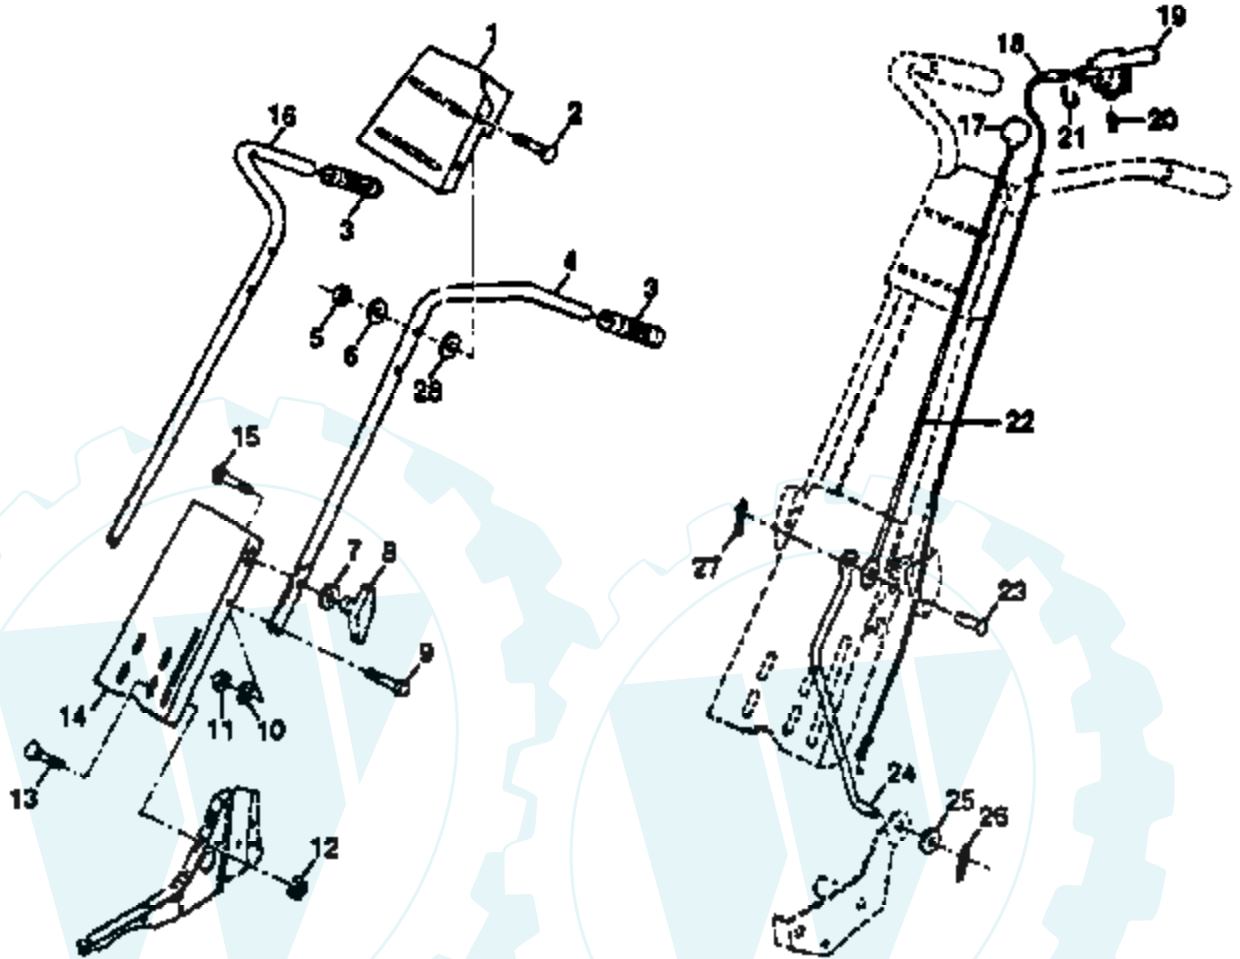

HANDLE ASSEMBLY

NOTE: All component dimensions are given in U.S. inches. 1 inch = 25.4 mm

Ref #	Part Number	Qty	Description
1	131268X473		"BRKT, HANDLE"
2	72140512		BOLT
3	9266R		SUB= 624A78
4	2623J		SUB= 2623J500
5	73680500		SUB= 73690500
6	19111116		WASHER
7	19121414		WASHER
8	136376		KNOB HANDLE
9	471J		BOLT CT
10	10040500		LOCKWASHER
11	73220500		NUT.HEX.5/16-18
12	98000129		NUT
13	72140506		BOLT
14	674A150473		"PANEL, HANDLE"
15	72110510		BOLT
16	2624J		SUB= 2624J500
17	106932X		KNOB T(3/8 HOLE)
18	3066J		CABLE CLUTCH T
19	2635J		CONTROL LEVER TI
20	23200405		SCREW
21	12000027		E-RING
22	101248K		ROD REVERSE TI
23	1778E		RIVET.RD.HD.DRILL
24	2613J		REVERSE ROD TI
25	19131316		WASHER
26	76020412		COTTER PIN
27	76020308		SUB= 3145
28	19131312		WASHER