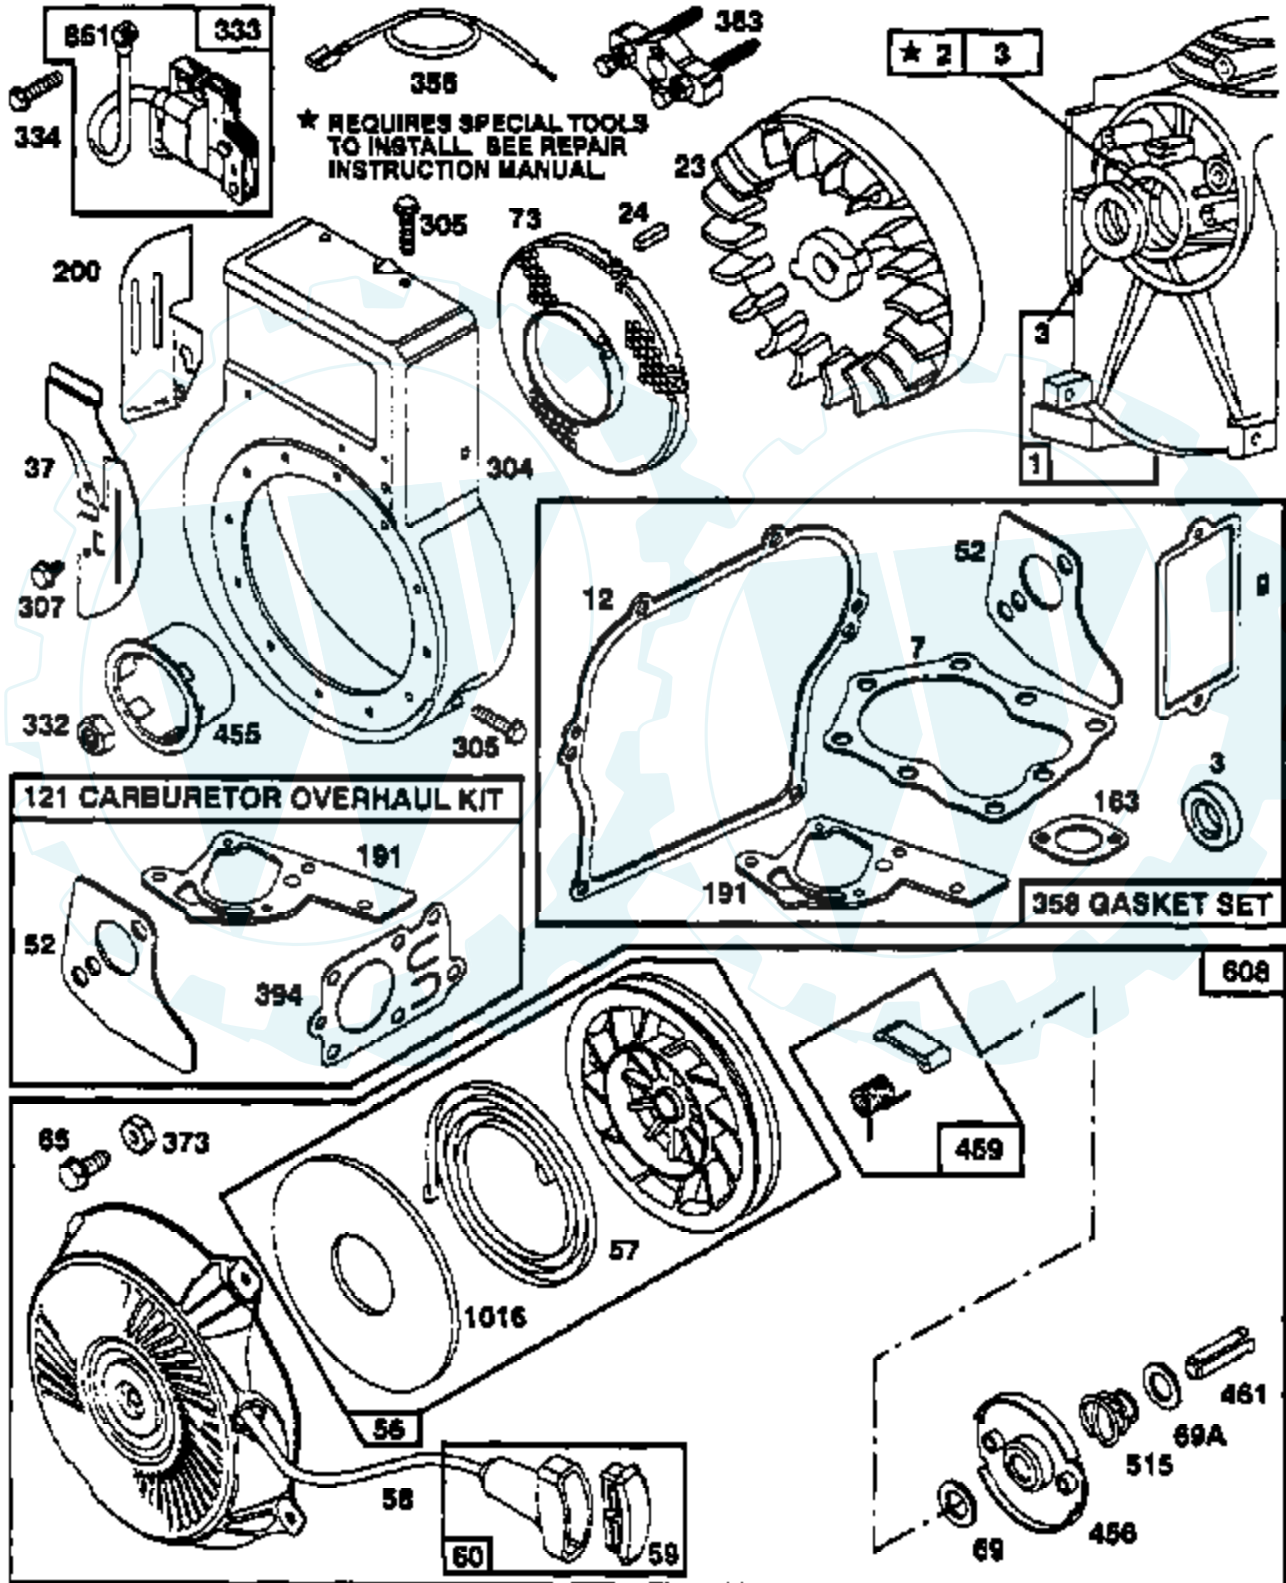

Engine Parts 8 HP Model 135202-0119-01

Specify Model and Part
Number When Ordering

Ref #	Part Number	Qty	Description
1	395990		CYLINDER ASSEMBLY
2	297565		BUSHING, CYLINDER
3	299819		SEAL, OIL
5	214040		HEAD, CYLINDER
7	272157		GASKET, CYLINDER HEAD
8	495774		BREATHER ASSEMBLY
9	27549		GASKET, VALVE COVER
10	94621		SCREW, STEMS
411	66578		GROMMET, BREATHER TUBE
12	270080		GASKET CRANKCASE STANDARD .015"
	270125		GASKET, CRANKCASE .005" THICK
	270126		GASKET, CRANKCASE .009" THICK
13	94221		SCREW, CYLINDER HEAD 2-3/32"
14	94679		SCREW, CYLINDER HEAD 2-15/32"
15	93448		PLUG, PIPE, HEX SOCKET
	94387		PLUG OIL DRAIN
16	492088		CRANKSHAFT
	230978		CRANKSHAFT GEAR PIN
18	297602		COVER ASSEMBLY, CRANKCASE
19	495660		BUSHING, CRANKCASE COVER
20	294606		SEAL, OIL
21	66768		PLUG, OIL FILLER
22	94682		SCREW
23	297229		FLYWHEEL, MAGNETO
24	222698		KEY, FLYWHEEL
25	298904		PISTON ASSEMBLY, STANDARD
	298905		PISTON ASSEMBLY .010" OVERSIZE
	298906		PISTON ASSEMBLY .020" OVERSIZE
	298907		PISTON ASSEMBLY .030" OVERSIZE
26	298982		RING SET, PISTON, STANDARD
	299742		RING SET, PISTON, CHROME, STANDARD
	298983		RING SET, PISTON .010" OVERSIZE
	298984		RING SET, PISTON .020" OVERSIZE
	298985		RING SET, PISTON .030" OVERSIZE
27	26026		LOCK, PISTON PIN
28	298909		PIN ASSY, PISTON, STD
	298908		PIN ASSEMBLY, PISTON .005" OVERSIZE
29	299430		ROD ASSEMBLY, CONNECTING
	390459		ROD ASSEMBLY, CONNECTING
30	221890		DIPPER, CONNECTING ROD
32	94745		SCREW, CONNECTING ROD
33	211119		VALVE, EXHAUST
34	261044		VALVE, INTAKE
35	260552		SPRING, INTAKE VALVE
36	26478		SPRING, EXHAUST VALVE
37	222443		GUARD, FLYWHEEL
40	93312		RETAINER, VALVE SPRING
45	260642		TAPPET, VALVE
46	212733		GEAR, CAM
52	271936		GASKET, INTAKE ELBOW MOUNTING
55	494846		HOUSING, REWIND STARTER
56	493824		PULLEY, REWIND STARTER
57	262594		SPRING, REWIND STARTER
58	280406		ROPE, REWIND STARTER
59	396892		INSERT, HANDLE
60	393152		HANDLE, REWIND STARTER
65	94686		SCREW, HOUSING MOUNTING
69	280973		WASHER