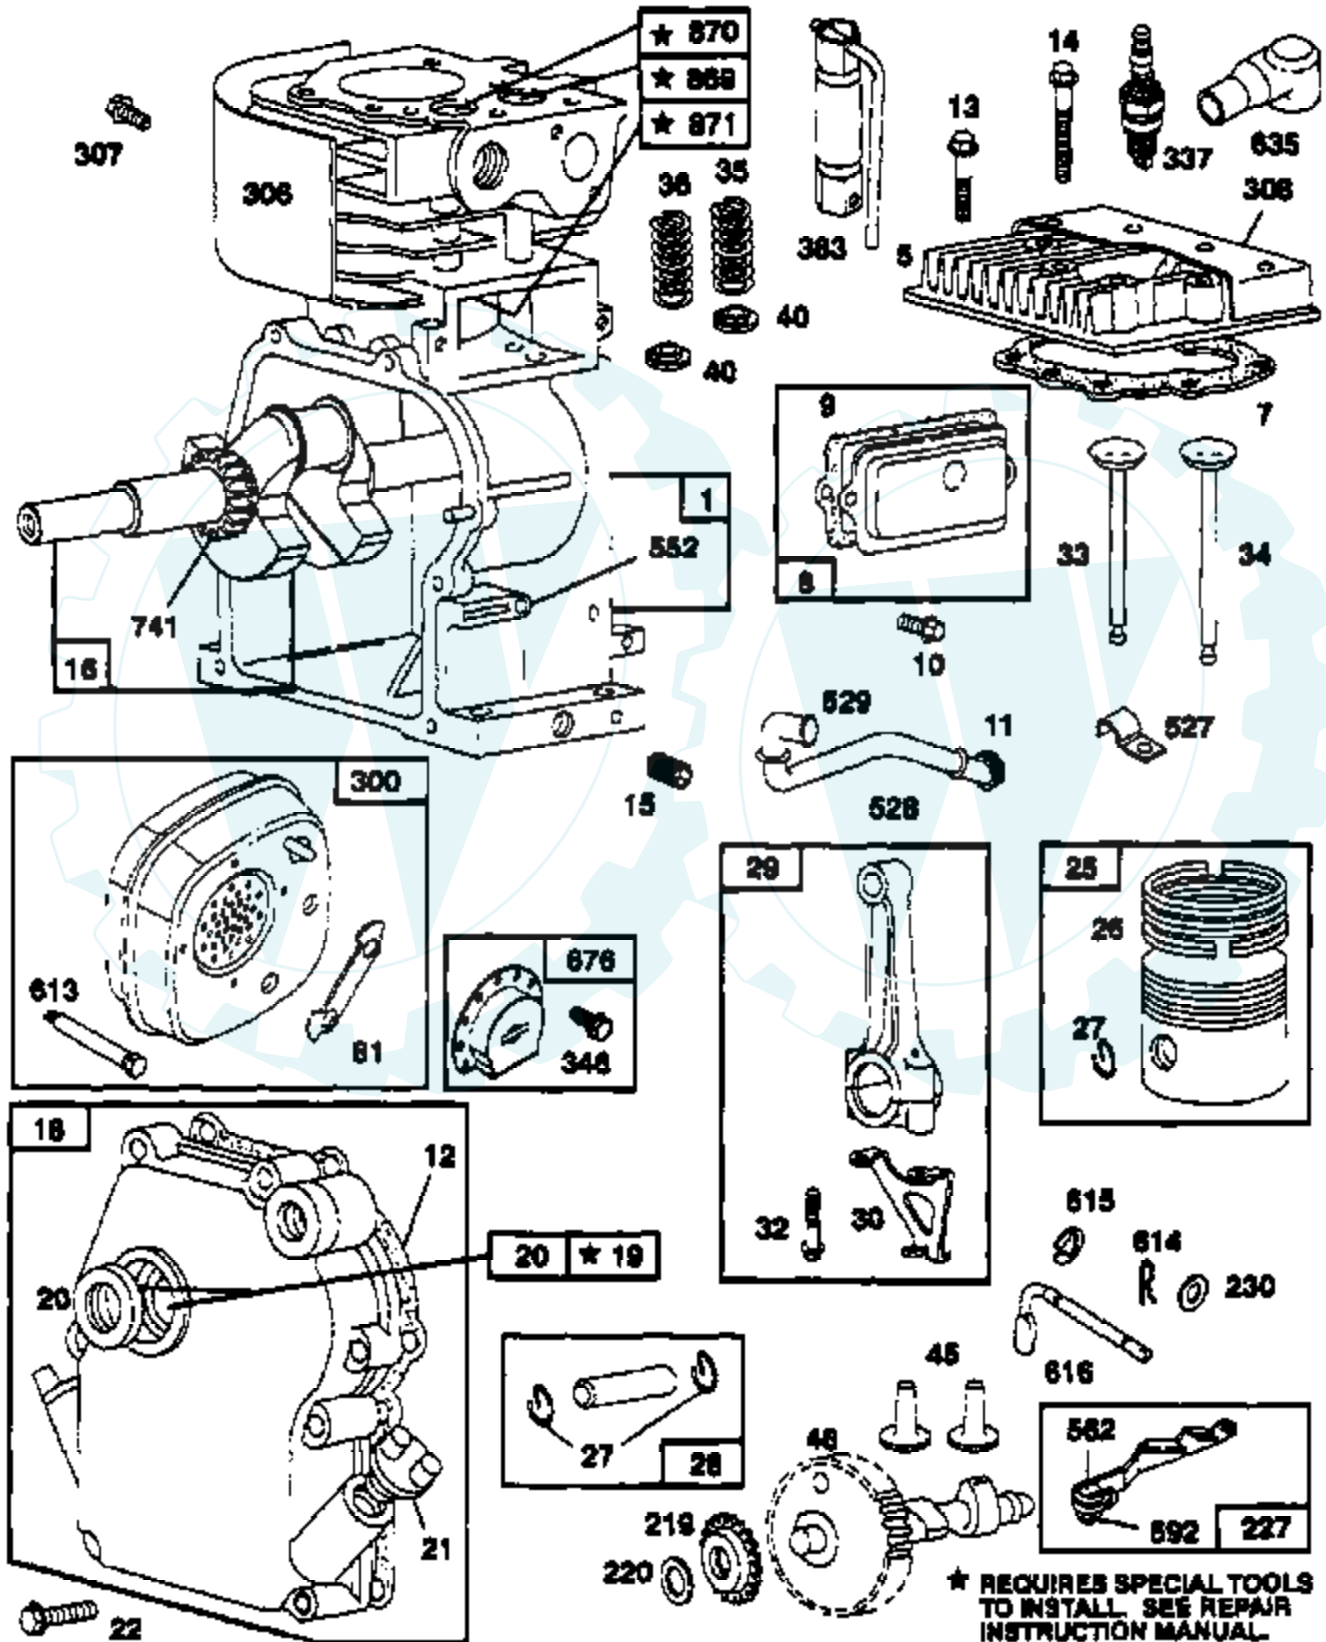

Engine Parts 5 HP Model 135202-0119-01

Specify Model and Part
Number When Ordering

Ref #	Part Number	Qty	Description
1	395990		CYLINDER ASSEMBLY
2	297565		BUSHING, CYLINDER
3	299819		SEAL, OIL
5	214040		HEAD, CYLINDER
7	272157		GASKET, CYLINDER HEAD
8	495774		BREATHER ASSEMBLY
9	27549		GASKET, VALVE COVER
10	94621		SCREW, STEMS
411	66578		GROMMET, BREATHER TUBE
12	270080		GASKET CRANKCASE STANDARD .015"
	270125		GASKET, CRANKCASE .005" THICK
	270126		GASKET, CRANKCASE .009" THICK
13	94221		SCREW, CYLINDER HEAD 2-3/32"
14	94679		SCREW, CYLINDER HEAD 2-15/32"
15	93448		PLUG, PIPE, HEX SOCKET
	94387		PLUG OIL DRAIN
16	492088		CRANKSHAFT
	230978		CRANKSHAFT GEAR PIN
18	297602		COVER ASSEMBLY, CRANKCASE
19	495660		BUSHING, CRANKCASE COVER
20	294606		SEAL, OIL
21	66768		PLUG, OIL FILLER
22	94682		SCREW
23	297229		FLYWHEEL, MAGNETO
24	222698		KEY, FLYWHEEL
25	298904		PISTON ASSEMBLY, STANDARD
	298905		PISTON ASSEMBLY .010" OVERSIZE
	298906		PISTON ASSEMBLY .020" OVERSIZE
	298907		PISTON ASSEMBLY .030" OVERSIZE
26	298982		RING SET, PISTON, STANDARD
	299742		RING SET, PISTON, CHROME, STANDARD
	298983		RING SET, PISTON .010" OVERSIZE
	298984		RING SET, PISTON .020" OVERSIZE
	298985		RING SET, PISTON .030" OVERSIZE
27	26026		LOCK, PISTON PIN
28	298909		PIN ASSY, PISTON, STD
	298908		PIN ASSEMBLY, PISTON .005" OVERSIZE
29	299430		ROD ASSEMBLY, CONNECTING
	390459		ROD ASSEMBLY, CONNECTING
30	221890		DIPPER, CONNECTING ROD
32	94745		SCREW, CONNECTING ROD
33	211119		VALVE, EXHAUST
34	261044		VALVE, INTAKE
35	260552		SPRING, INTAKE VALVE
36	26478		SPRING, EXHAUST VALVE
37	222443		GUARD, FLYWHEEL
40	93312		RETAINER, VALVE SPRING
45	260642		TAPPET, VALVE
46	212733		GEAR, CAM
52	271936		GASKET, INTAKE ELBOW MOUNTING
55	494846		HOUSING, REWIND STARTER
56	493824		PULLEY, REWIND STARTER
57	262594		SPRING, REWIND STARTER
58	280406		ROPE, REWIND STARTER
59	396892		INSERT, HANDLE
60	393152		HANDLE, REWIND STARTER
65	94686		SCREW, HOUSING MOUNTING
69	280973		WASHER