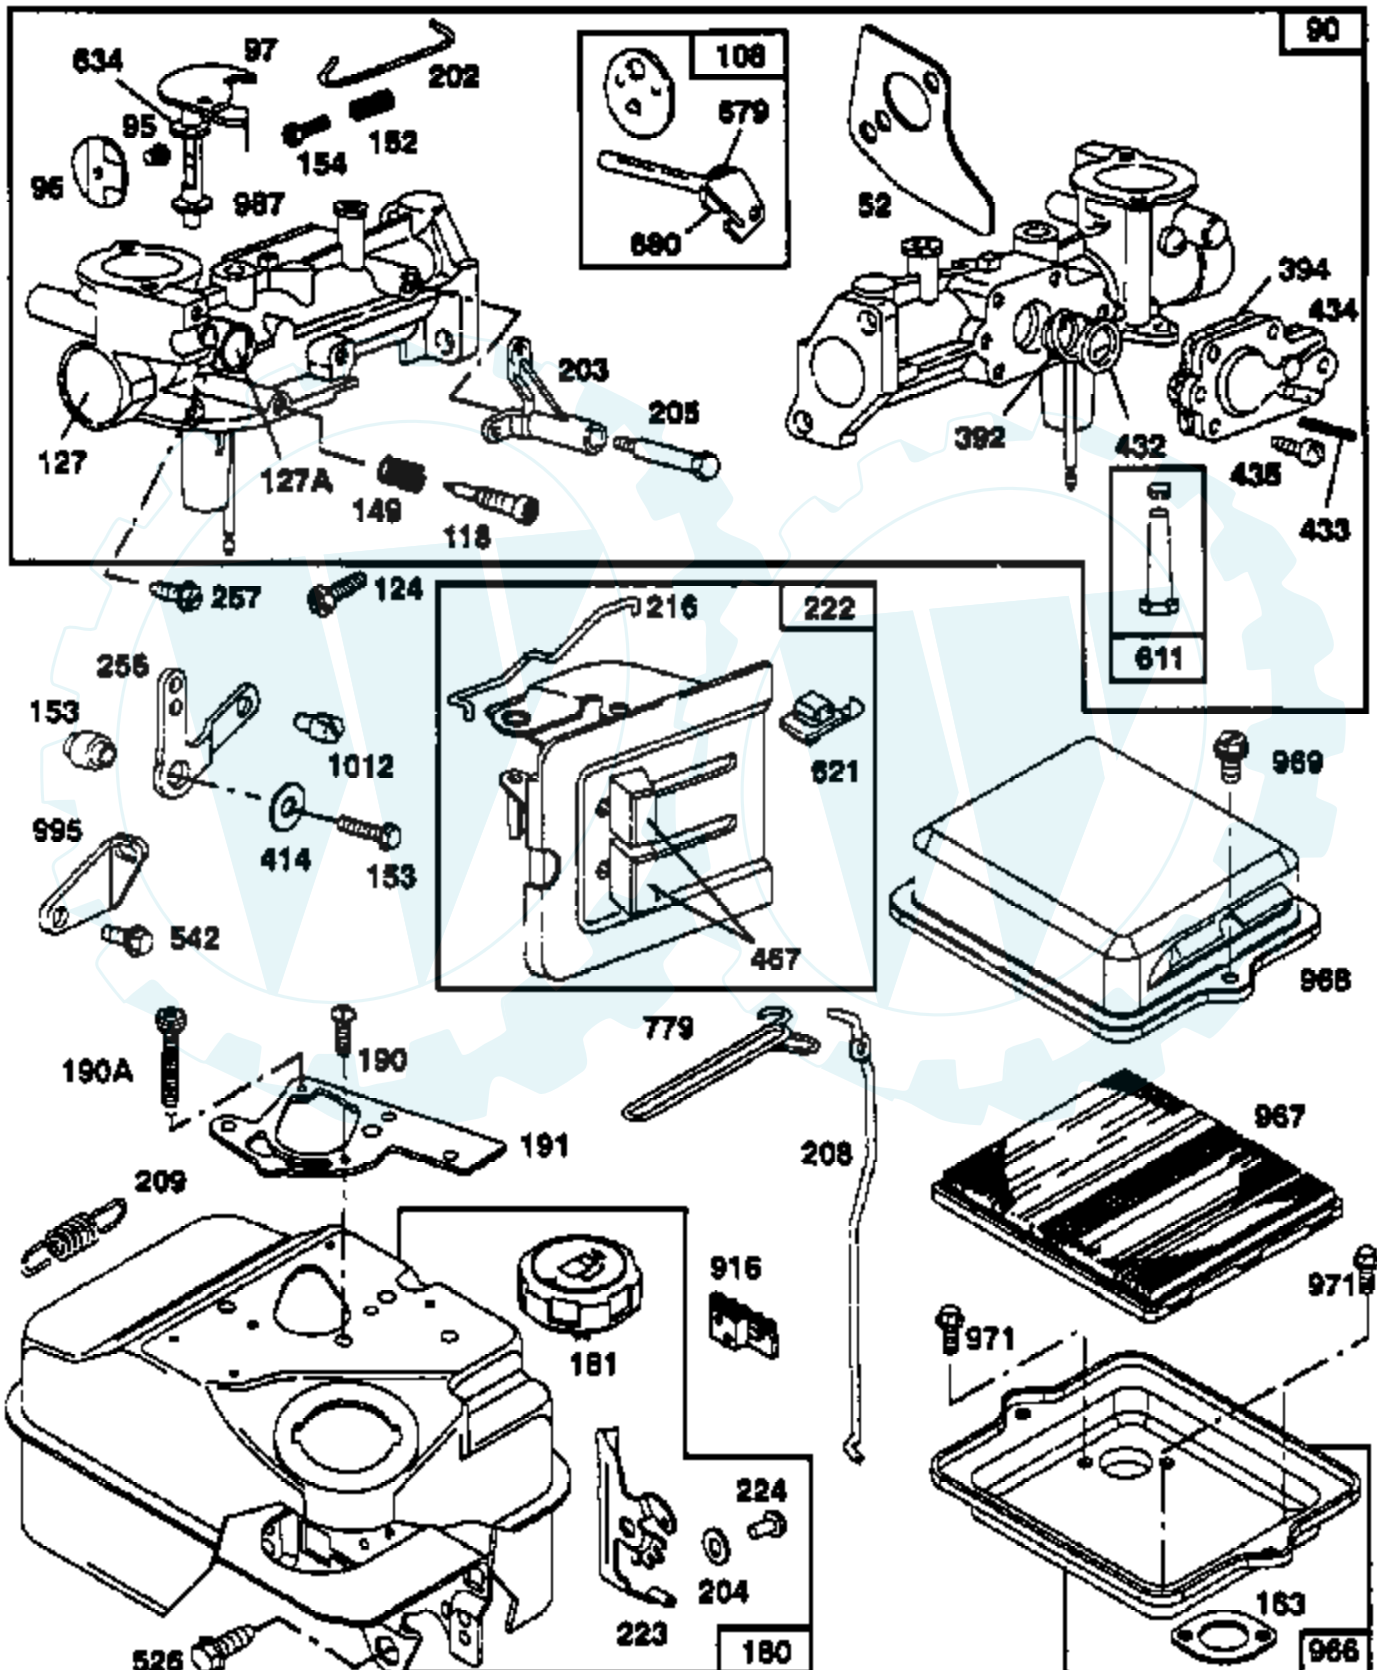

Engine Parts 6 HP Model 135202-0119-01

Specify Model and Part
Number When Ordering

Ref #	Part Number	Qty	Description
1	395990		CYLINDER ASSEMBLY
2	297565		BUSHING, CYLINDER
3	299819		SEAL, OIL
5	214040		HEAD, CYLINDER
7	272157		GASKET, CYLINDER HEAD
8	495774		BREATHER ASSEMBLY
9	27549		GASKET, VALVE COVER
10	94621		SCREW, STEMS
411	66578		GROMMET, BREATHER TUBE
12	270080		GASKET CRANKCASE STANDARD .015"
	270125		GASKET, CRANKCASE .005" THICK
	270126		GASKET, CRANKCASE .009" THICK
13	94221		SCREW, CYLINDER HEAD 2-3/32"
14	94679		SCREW, CYLINDER HEAD 2-15/32"
15	93448		PLUG, PIPE, HEX SOCKET
	94387		PLUG OIL DRAIN
16	492088		CRANKSHAFT
	230978		CRANKSHAFT GEAR PIN
18	297602		COVER ASSEMBLY, CRANKCASE
19	495660		BUSHING, CRANKCASE COVER
20	294606		SEAL, OIL
21	66768		PLUG, OIL FILLER
22	94682		SCREW
23	297229		FLYWHEEL, MAGNETO
24	222698		KEY, FLYWHEEL
25	298904		PISTON ASSEMBLY, STANDARD
	298905		PISTON ASSEMBLY .010" OVERSIZE
	298906		PISTON ASSEMBLY .020" OVERSIZE
	298907		PISTON ASSEMBLY .030" OVERSIZE
26	298982		RING SET, PISTON, STANDARD
	299742		RING SET, PISTON, CHROME, STANDARD
	298983		RING SET, PISTON .010" OVERSIZE
	298984		RING SET, PISTON .020" OVERSIZE
	298985		RING SET, PISTON .030" OVERSIZE
27	26026		LOCK, PISTON PIN
28	298909		PIN ASSY, PISTON, STD
	298908		PIN ASSEMBLY, PISTON .005" OVERSIZE
29	299430		ROD ASSEMBLY, CONNECTING
	390459		ROD ASSEMBLY, CONNECTING
30	221890		DIPPER, CONNECTING ROD
32	94745		SCREW, CONNECTING ROD
33	211119		VALVE, EXHAUST
34	261044		VALVE, INTAKE
35	260552		SPRING, INTAKE VALVE
36	26478		SPRING, EXHAUST VALVE
37	222443		GUARD, FLYWHEEL
40	93312		RETAINER, VALVE SPRING
45	260642		TAPPET, VALVE
46	212733		GEAR, CAM
52	271936		GASKET, INTAKE ELBOW MOUNTING
55	494846		HOUSING, REWIND STARTER
56	493824		PULLEY, REWIND STARTER
57	262594		SPRING, REWIND STARTER
58	280406		ROPE, REWIND STARTER
59	396892		INSERT, HANDLE
60	393152		HANDLE, REWIND STARTER
65	94686		SCREW, HOUSING MOUNTING
69	280973		WASHER