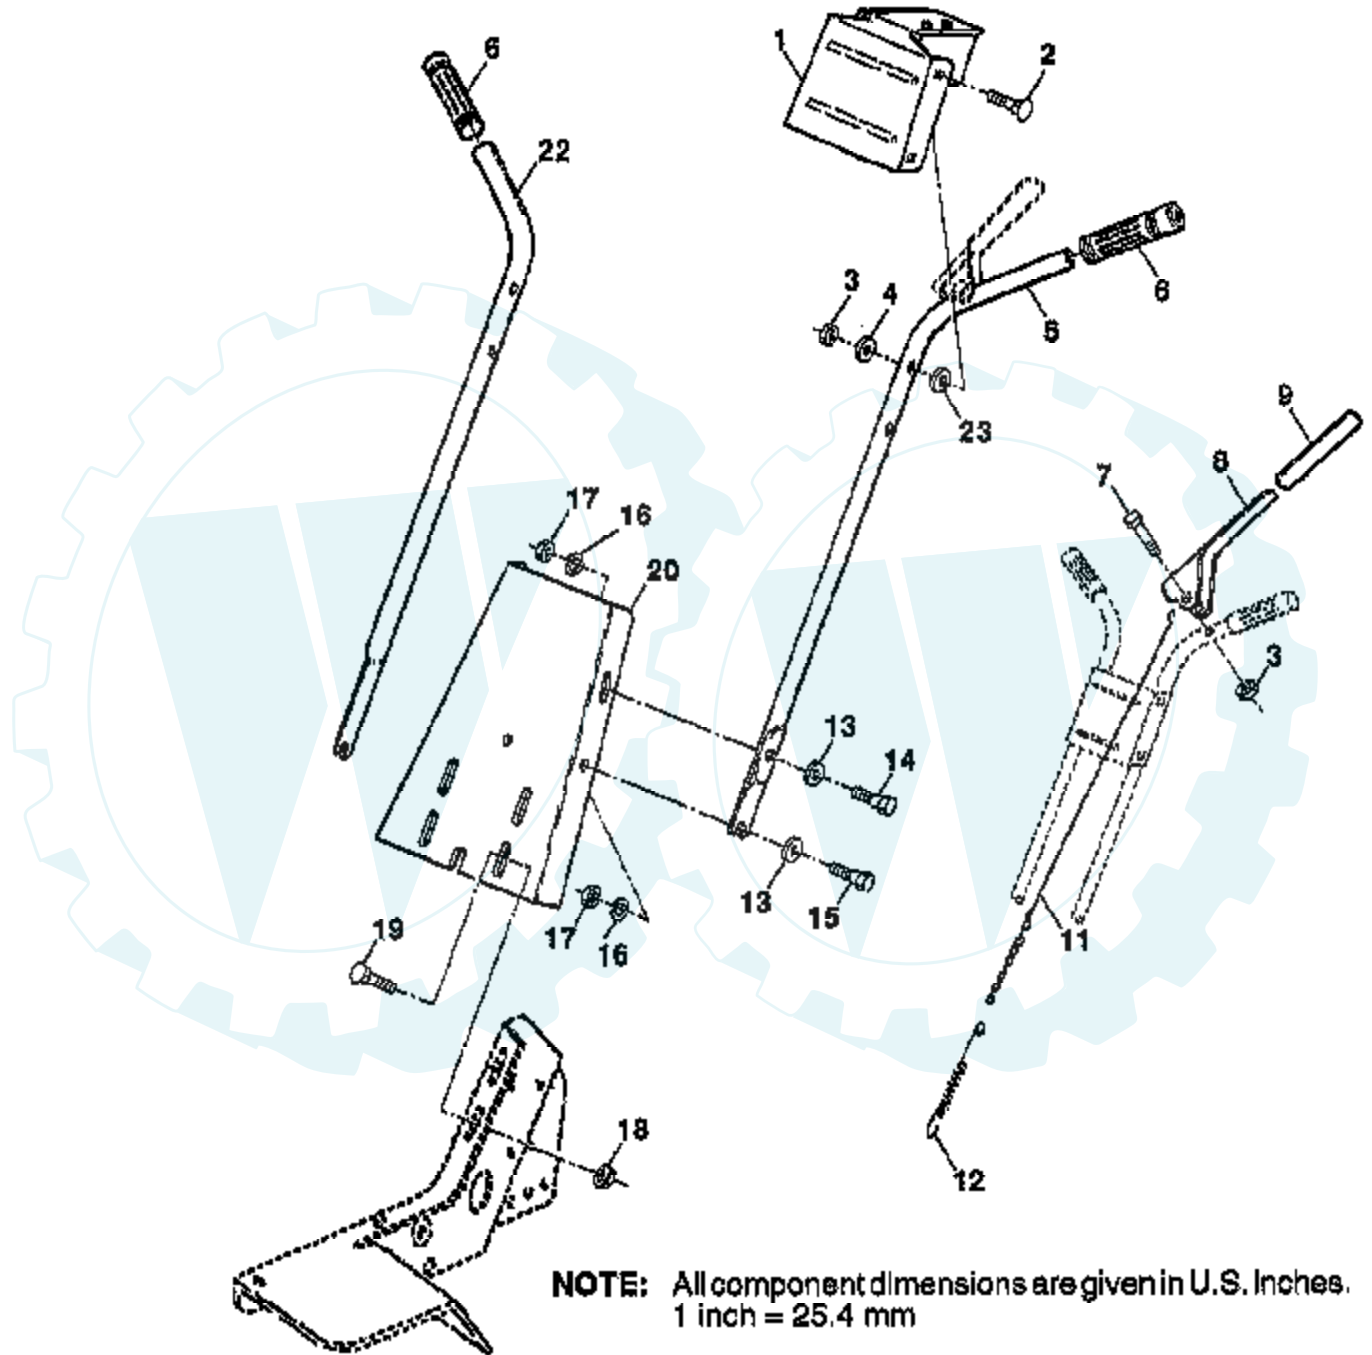

Ref #	Part Number	Qty	Description
536	494279		AIR CLEANER KIT
542	94897		SCREW
608	499706		STARTER, REWIND
609	265715		SPRING, CHOKE
611	231067		LINE, FUEL
612	391813		FUEL PIPE AND CLIP ASSEMBLY
614	93306		COTTER, HAIR PIN
616			CHECK WITH SUPPLIER
618	262803		SPRING, CHOKE RETURN
621	296110		SWITCH, STOP
621A	396847		SWITCH, STOP
623	94943		P/N CONFLICT - CHECK WITH SUPPLIER
634	271853		WASHER, THROTTLE SHAFT, FOAM
635	66538		ELBOW, SPARK PLUG
643	280737		SPACER, AIR CLEANER
679	270382		WASHER, FOAM
680	221839		WASHER, BRASS
689	263073		SPRING, RETAINER
741	261533		GEAR, TIMING
780	225029		ANCHOR, SPRING
851	493880		TERMINAL, IGNITION CABLE
864	492232		ADAPTER ASSEMBLY, MUFFLER
869	211172		SEAT, INTAKE VALVE, STANDARD
870	211291		SEAT, EXHAUST VALVE, STANDARD
871	231348		GUIDE, EXHAUST VALVE
871	63709		GUIDE, INTAKE VALVE
883	272203		GASKET, MUFFLER
955	281227		PLUG
967	491588		SUB= 3364
968	495872		COVER, AIR CLEANER
969	490073		SCREW, COVER MOUNTING
971	94902		SCREW, HEX HEAD
987	398970		SEAL, THROTTLE SHAFT
995	497195		CONTROL, THROTTLE
1036	499329		LABEL KIT, EMISSION
2500	94202-0115		ENGINE
	495914		SHORTBLOCK
	494550		GASKET SET

TILLER - - MODEL NUMBER 5033-84

HANDLE ASSEMBLY

NOTE: All component dimensions are given in U.S. Inches.
1 inch = 25.4 mm