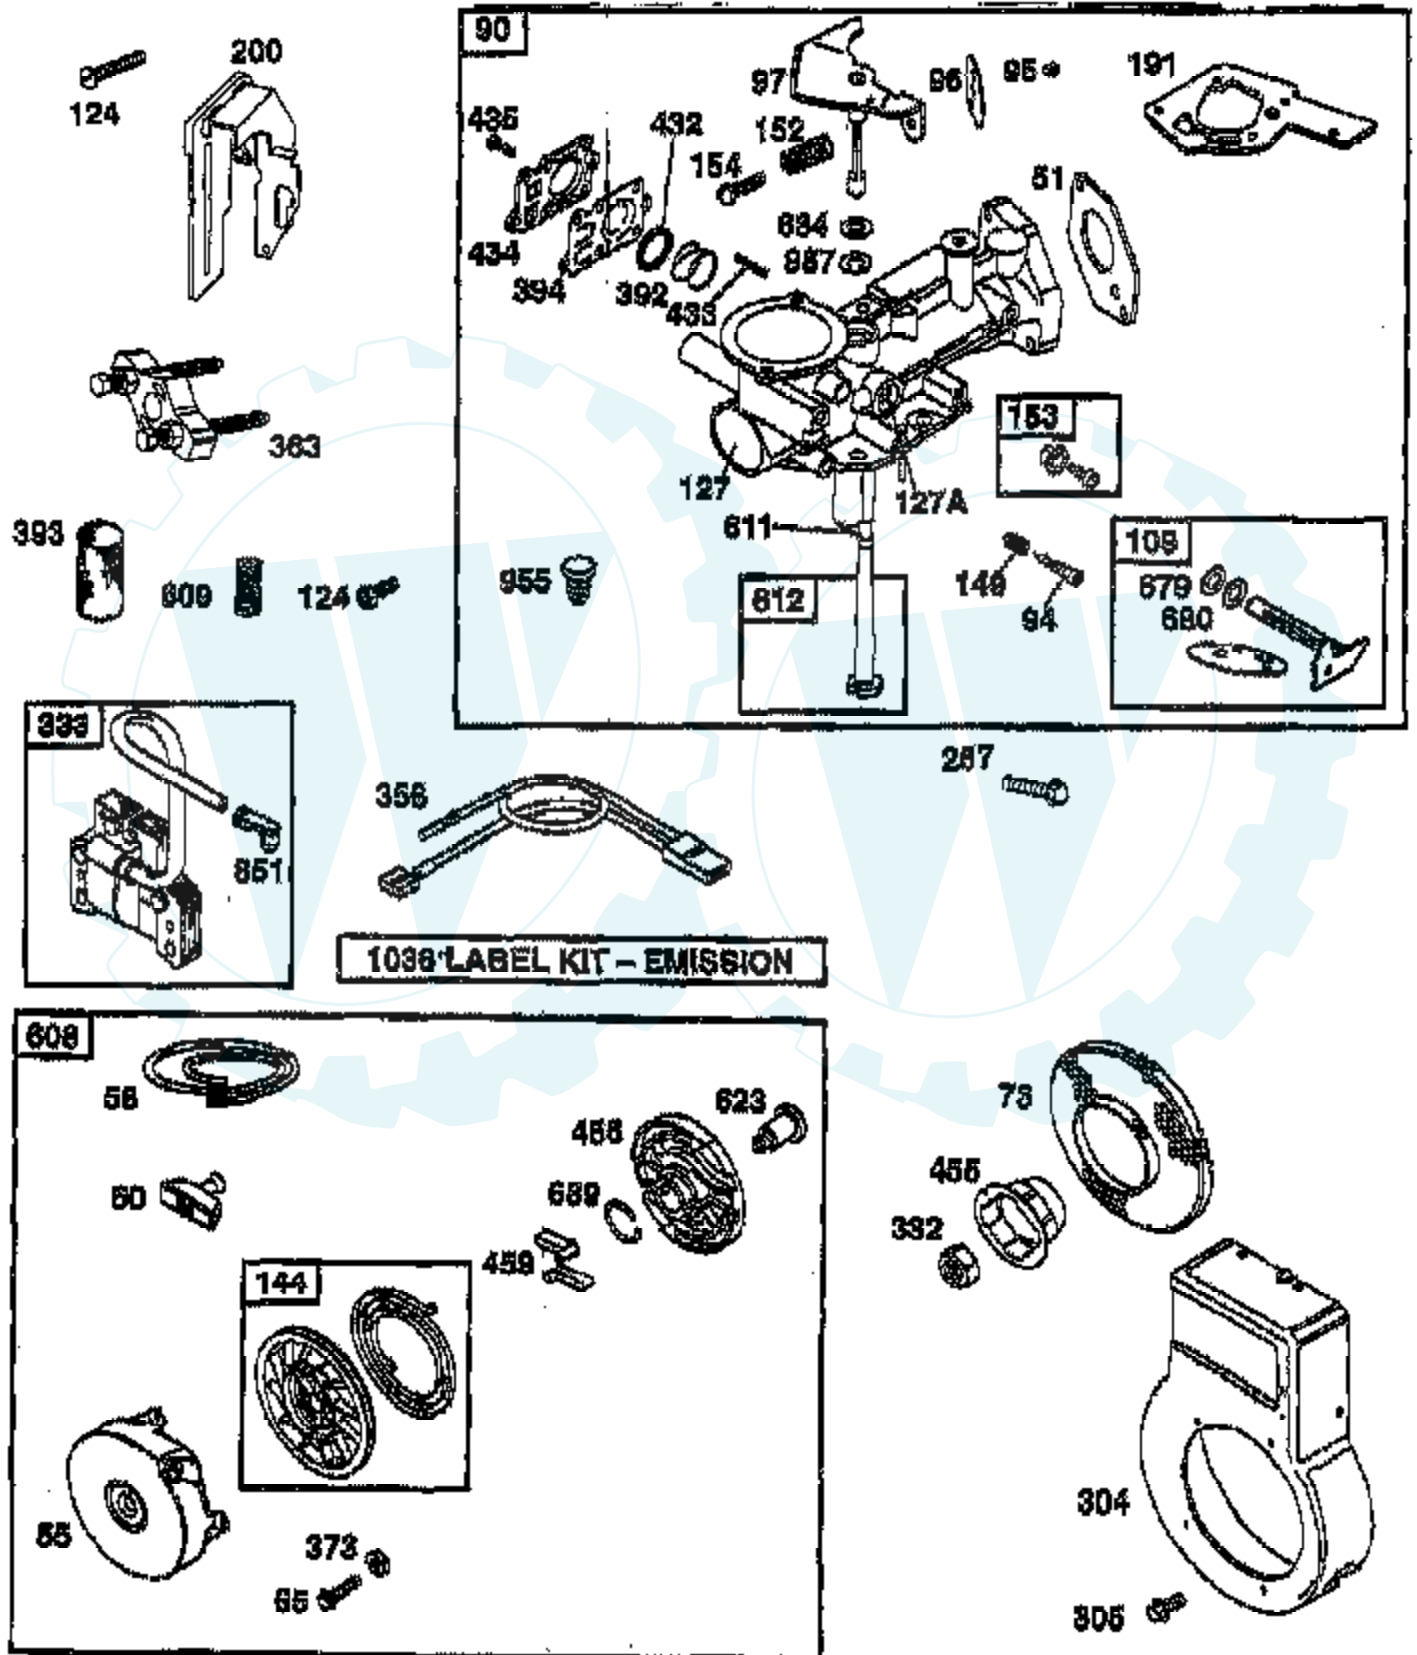

Ref #	Part Number	Qty	Description
536	494279		AIR CLEANER KIT
542	94897		SCREW
608	499706		STARTER, REWIND
609	265715		SPRING, CHOKE
611	231067		LINE, FUEL
612	391813		FUEL PIPE AND CLIP ASSEMBLY
614	93306		COTTER, HAIR PIN
616			CHECK WITH SUPPLIER
618	262803		SPRING, CHOKE RETURN
621	296110		SWITCH, STOP
621A	396847		SWITCH, STOP
623	94943		P/N CONFLICT - CHECK WITH SUPPLIER
634	271853		WASHER, THROTTLE SHAFT, FOAM
635	66538		ELBOW, SPARK PLUG
643	280737		SPACER, AIR CLEANER
679	270382		WASHER, FOAM
680	221839		WASHER, BRASS
689	263073		SPRING, RETAINER
741	261533		GEAR, TIMING
780	225029		ANCHOR, SPRING
851	493880		TERMINAL, IGNITION CABLE
864	492232		ADAPTER ASSEMBLY, MUFFLER
869	211172		SEAT, INTAKE VALVE, STANDARD
870	211291		SEAT, EXHAUST VALVE, STANDARD
871	231348		GUIDE, EXHAUST VALVE
871	63709		GUIDE, INTAKE VALVE
883	272203		GASKET, MUFFLER
955	281227		PLUG
967	491588		SUB= 3364
968	495872		COVER, AIR CLEANER
969	490073		SCREW, COVER MOUNTING
971	94902		SCREW, HEX HEAD
987	398970		SEAL, THROTTLE SHAFT
995	497195		CONTROL, THROTTLE
1036	499329		LABEL KIT, EMISSION
2500	94202-0115		ENGINE
	495914		SHORTBLOCK
	494550		GASKET SET

TILLER - - MODEL NUMBER 5033-84
ENGINE, BRIGGS & STRATTON - - MODEL NUMBER 94202, TYPE NO. 0115-E1