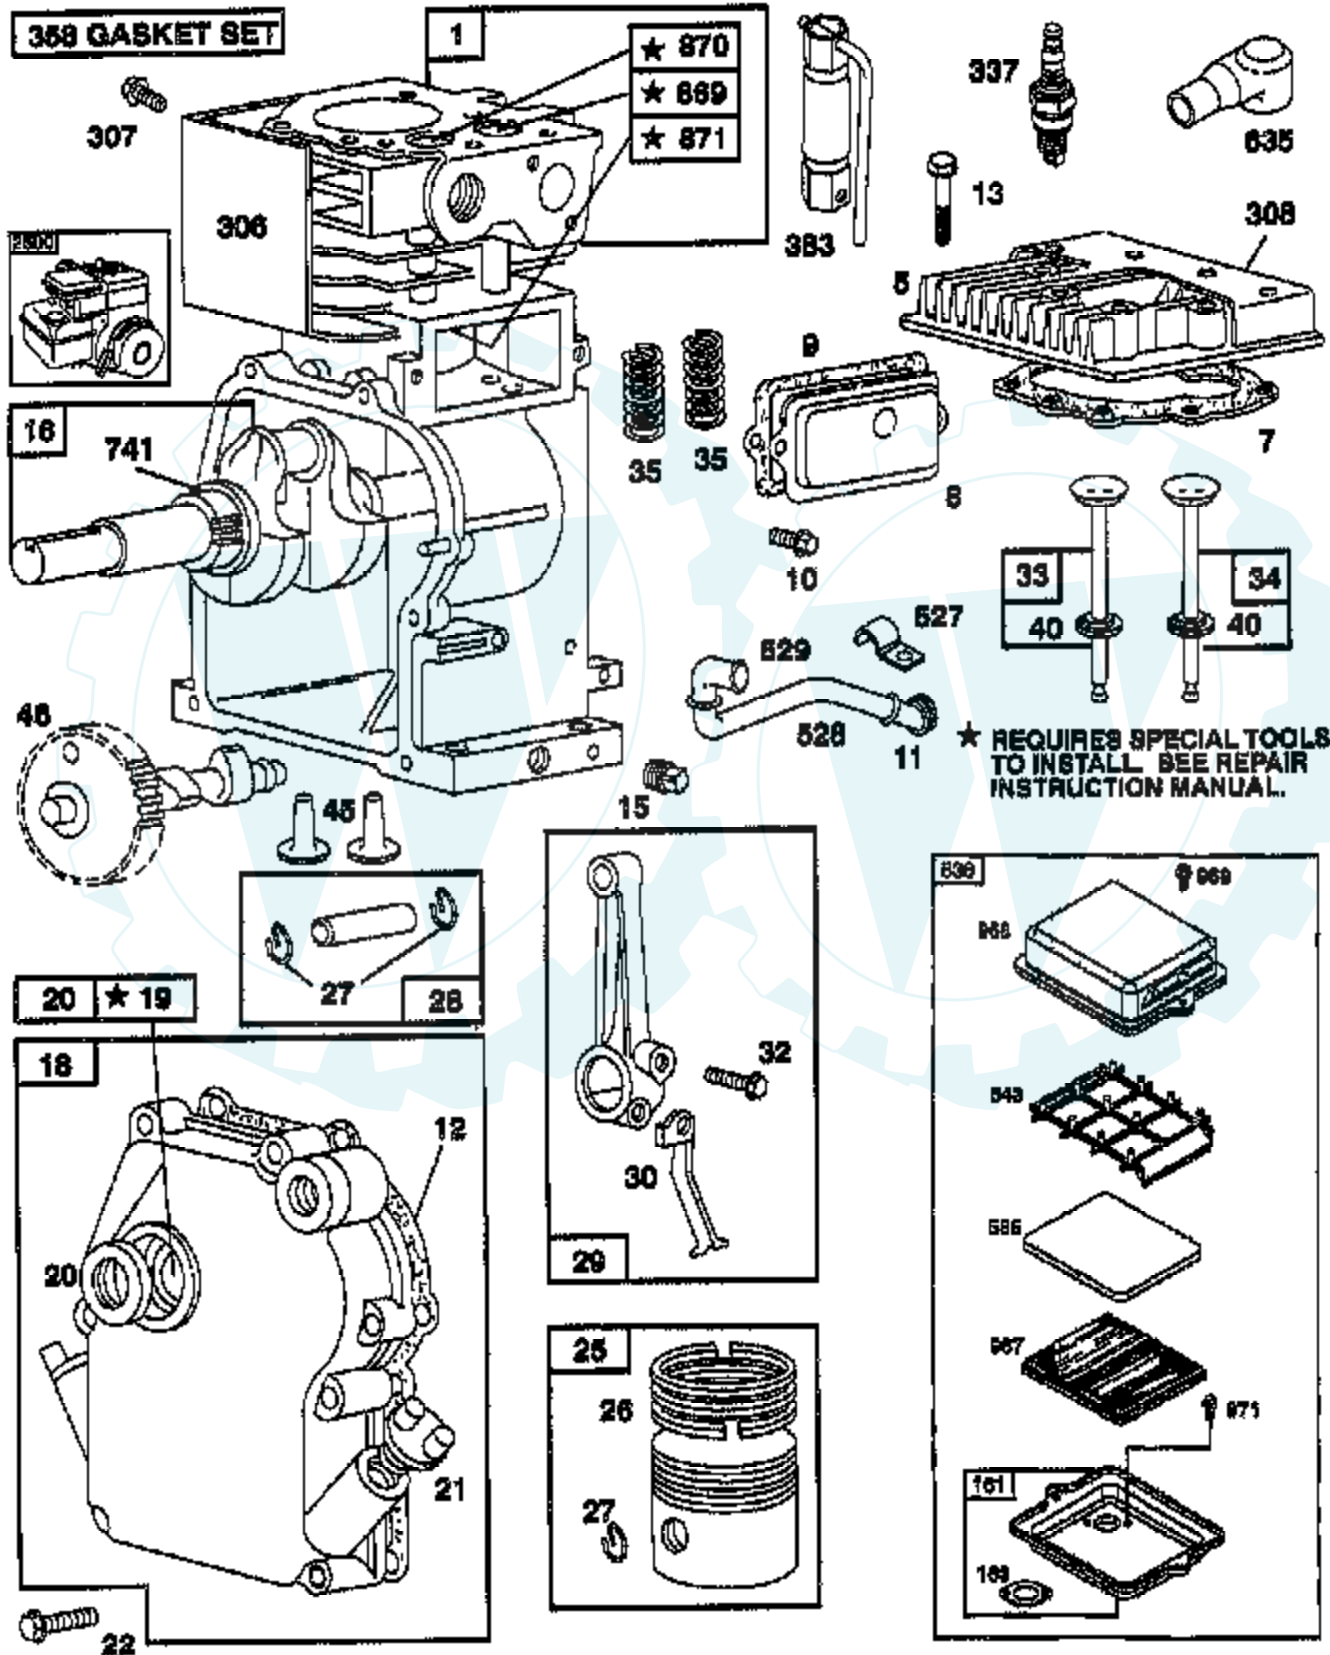

Ref #	Part Number	Qty	Description
536	494279		AIR CLEANER KIT
542	94897		SCREW
608	499706		STARTER, REWIND
609	265715		SPRING, CHOKE
611	231067		LINE, FUEL
612	391813		FUEL PIPE AND CLIP ASSEMBLY
614	93306		COTTER, HAIR PIN
616			CHECK WITH SUPPLIER
618	262803		SPRING, CHOKE RETURN
621	296110		SWITCH, STOP
621A	396847		SWITCH, STOP
623	94943		P/N CONFLICT - CHECK WITH SUPPLIER
634	271853		WASHER, THROTTLE SHAFT, FOAM
635	66538		ELBOW, SPARK PLUG
643	280737		SPACER, AIR CLEANER
679	270382		WASHER, FOAM
680	221839		WASHER, BRASS
689	263073		SPRING, RETAINER
741	261533		GEAR, TIMING
780	225029		ANCHOR, SPRING
851	493880		TERMINAL, IGNITION CABLE
864	492232		ADAPTER ASSEMBLY, MUFFLER
869	211172		SEAT, INTAKE VALVE, STANDARD
870	211291		SEAT, EXHAUST VALVE, STANDARD
871	231348		GUIDE, EXHAUST VALVE
871	63709		GUIDE, INTAKE VALVE
883	272203		GASKET, MUFFLER
955	281227		PLUG
967	491588		SUB= 3364
968	495872		COVER, AIR CLEANER
969	490073		SCREW, COVER MOUNTING
971	94902		SCREW, HEX HEAD
987	398970		SEAL, THROTTLE SHAFT
995	497195		CONTROL, THROTTLE
1036	499329		LABEL KIT, EMISSION
2500	94202-0115		ENGINE
	495914		SHORTBLOCK
	494550		GASKET SET

TILLER - - MODEL NUMBER 5033-84 ENGINE, BRIGGS & STRATTON - - MODEL NUMBER 94202, TYPE NO. 0115-E1