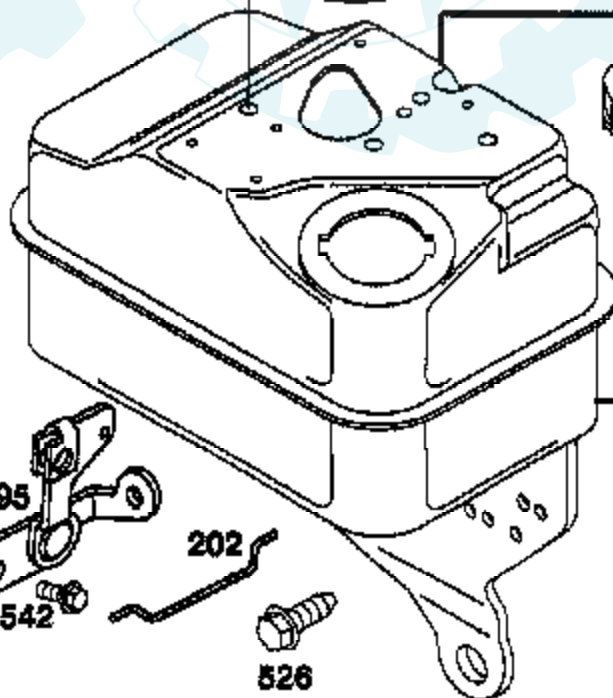

TILLER - - MODEL NUMBER 5033-84
ENGINE, BRIGGS & STRATTON - - MODEL NUMBER 94202, TYPE NO. 0115-E1

1019 LABEL KIT

★ REQUIRES SPECIAL TOOLS TO INSTALL. SEE REPAIR INSTRUCTION MANUAL.

Ref #	Part Number	Qty	Description
1	494549		CYLINDER ASSEMBLY
2	293708		BUSHING, CYLINDER
3	299819		SEAL, OIL
5	214277		HEAD, CYLINDER
7	272694		GASKET, CYLINDER HEAD
8	495774		BREATHER ASSEMBLY
9	27549		GASKET, VALVE COVER
10	94621		SCREW, STEMS
11	66578		GROMMET, BREATHER TUBE
12	270833		GASKET, CRANKCASE, STANDARD .015"
12	270895		GASKET, CRANKCASE .005"
12	270896		GASKET, CRANKCASE .009"
13	94960		SCREW
15	94387		PLUG OIL DRAIN
16	495211		CRANKSHAFT
16	499047		KEY, TIMING GEAR RETAINING
18	394820		BUSHING, CRANKCASE COVER
19	293708		BUSHING, CYLINDER
20	299819		SEAL, OIL
21	281658		PLUG-OIL FILLER
22	94607		SCREW, SEM, MOUNTING
22A	94862		SCREW
23	496278		FLYWHEEL
24	222698		KEY, FLYWHEEL
25	498668		PISTON ASSEMBLY, STANDARD
25	498669		PISTON ASSEMBLY, .010" OVERSIZE
25	498670		PISTON ASSEMBLY, .020" OVERSIZE
25	498671		PISTON ASSEMBLY, .030" OVERSIZE
26	498680		RING SET, STANDARD SIZE
26	498681		RING SET, .010" OVERSIZE
26	498682		RING SET, .020" OVERSIZE
26	498683		RING SET, .030" OVERSIZE
27	26026		LOCK, PISTON PIN
28	298909		PIN ASSY, PISTON, STD
28	298908		PIN ASSEMBLY, PISTON .005" OVERSIZE
29	294367		ROD ASSEMBLY, CONNECTING
29	296079		ROD ASSEMBLY, CONNECTING .020" UNDERSIZE
			CRANKPIN
30	220670		DIPPER, CONNECTING ROD
32	94699		SCREW
33	296676		VALVE, EXHAUST
34	296677		VALVE, INTAKE
35	260552		SPRING, INTAKE VALVE
37	224557		GUARD, FLYWHEEL
38	94736		SCREW
40	93312		RETAINER, VALVE SPRING
45	230173		TAPPET, VALVE
46	493747		GEAR, CAM
51	273113		GASKET, CARBURETOR MOUNTING
53	94523		SCREW, EXHAUST
55	499441		HOUSING, REWIND STARTER
58	281464		ROPE, STARTER
60	393152		HANDLE, REWIND STARTER
65	94904		SCREW, SEMS
73	225381		SCREEN, ROTATING
90	499941		CARBURETOR ASSY
94	231533		VALVE, NEEDLE