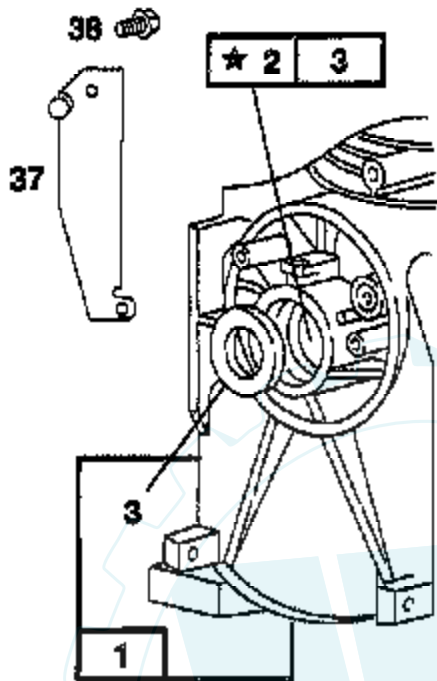

TILLER - - MODEL NUMBER 5033-84
ENGINE, BRIGGS & STRATTON - - MODEL NUMBER 94202, TYPE NO. 0115-E1

1019 LABEL KIT

★ REQUIRES SPECIAL TOOLS TO INSTALL. SEE REPAIR INSTRUCTION MANUAL.

Ref #	Part Number	Qty	Description
1	494549		CYLINDER ASSEMBLY
2	293708		BUSHING, CYLINDER
3	299819		SEAL, OIL
5	214277		HEAD, CYLINDER
7	272694		GASKET, CYLINDER HEAD
8	495774		BREATHER ASSEMBLY
9	27549		GASKET, VALVE COVER
10	94621		SCREW, STEMS
11	66578		GROMMET, BREATHER TUBE
12	270833		GASKET, CRANKCASE, STANDARD .015"
12	270895		GASKET, CRANKCASE .005"
12	270896		GASKET, CRANKCASE .009"
13	94960		SCREW
15	94387		PLUG OIL DRAIN
16	495211		CRANKSHAFT
16	499047		KEY, TIMING GEAR RETAINING
18	394820		BUSHING, CRANKCASE COVER
19	293708		BUSHING, CYLINDER
20	299819		SEAL, OIL
21	281658		PLUG-OIL FILLER
22	94607		SCREW, SEM, MOUNTING
22A	94862		SCREW
23	496278		FLYWHEEL
24	222698		KEY, FLYWHEEL
25	498668		PISTON ASSEMBLY, STANDARD
25	498669		PISTON ASSEMBLY, .010" OVERSIZE
25	498670		PISTON ASSEMBLY, .020" OVERSIZE
25	498671		PISTON ASSEMBLY, .030" OVERSIZE
26	498680		RING SET, STANDARD SIZE
26	498681		RING SET, .010" OVERSIZE
26	498682		RING SET, .020" OVERSIZE
26	498683		RING SET, .030" OVERSIZE
27	26026		LOCK, PISTON PIN
28	298909		PIN ASSY, PISTON, STD
28	298908		PIN ASSEMBLY, PISTON .005" OVERSIZE
29	294367		ROD ASSEMBLY, CONNECTING
29	296079		ROD ASSEMBLY, CONNECTING .020" UNDERSIZE
			CRANKPIN
30	220670		DIPPER, CONNECTING ROD
32	94699		SCREW
33	296676		VALVE, EXHAUST
34	296677		VALVE, INTAKE
35	260552		SPRING, INTAKE VALVE
37	224557		GUARD, FLYWHEEL
38	94736		SCREW
40	93312		RETAINER, VALVE SPRING
45	230173		TAPPET, VALVE
46	493747		GEAR, CAM
51	273113		GASKET, CARBURETOR MOUNTING
53	94523		SCREW, EXHAUST
55	499441		HOUSING, REWIND STARTER
58	281464		ROPE, STARTER
60	393152		HANDLE, REWIND STARTER
65	94904		SCREW, SEMS
73	225381		SCREEN, ROTATING
90	499941		CARBURETOR ASSY
94	231533		VALVE, NEEDLE