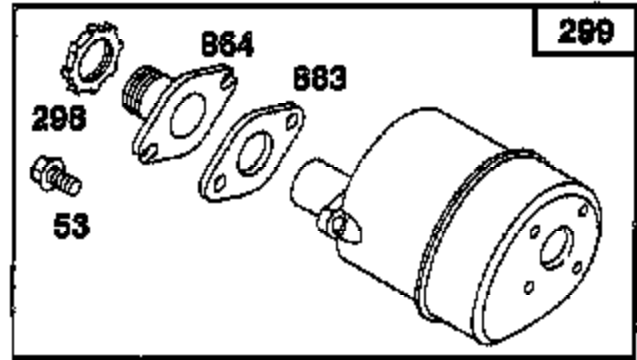

TILLER - - MODEL NUMBER 5033-84
ENGINE, BRIGGS & STRATTON - - MODEL NUMBER 94202, TYPE NO. 0115-E1

1019 LABEL KIT

★ REQUIRES SPECIAL TOOLS TO INSTALL. SEE REPAIR INSTRUCTION MANUAL.

Ref #	Part Number	Qty	Description
1	494549		CYLINDER ASSEMBLY
2	293708		BUSHING, CYLINDER
3	299819		SEAL, OIL
5	214277		HEAD, CYLINDER
7	272694		GASKET, CYLINDER HEAD
8	495774		BREATHER ASSEMBLY
9	27549		GASKET, VALVE COVER
10	94621		SCREW, STEMS
11	66578		GROMMET, BREATHER TUBE
12	270833		GASKET, CRANKCASE, STANDARD .015"
12	270895		GASKET, CRANKCASE .005"
12	270896		GASKET, CRANKCASE .009"
13	94960		SCREW
15	94387		PLUG OIL DRAIN
16	495211		CRANKSHAFT
16	499047		KEY, TIMING GEAR RETAINING
18	394820		BUSHING, CRANKCASE COVER
19	293708		BUSHING, CYLINDER
20	299819		SEAL, OIL
21	281658		PLUG-OIL FILLER
22	94607		SCREW, SEM, MOUNTING
22A	94862		SCREW
23	496278		FLYWHEEL
24	222698		KEY, FLYWHEEL
25	498668		PISTON ASSEMBLY, STANDARD
25	498669		PISTON ASSEMBLY, .010" OVERSIZE
25	498670		PISTON ASSEMBLY, .020" OVERSIZE
25	498671		PISTON ASSEMBLY, .030" OVERSIZE
26	498680		RING SET, STANDARD SIZE
26	498681		RING SET, .010" OVERSIZE
26	498682		RING SET, .020" OVERSIZE
26	498683		RING SET, .030" OVERSIZE
27	26026		LOCK, PISTON PIN
28	298909		PIN ASSY, PISTON, STD
28	298908		PIN ASSEMBLY, PISTON .005" OVERSIZE
29	294367		ROD ASSEMBLY, CONNECTING
29	296079		ROD ASSEMBLY, CONNECTING .020" UNDERSIZE
			CRANKPIN
30	220670		DIPPER, CONNECTING ROD
32	94699		SCREW
33	296676		VALVE, EXHAUST
34	296677		VALVE, INTAKE
35	260552		SPRING, INTAKE VALVE
37	224557		GUARD, FLYWHEEL
38	94736		SCREW
40	93312		RETAINER, VALVE SPRING
45	230173		TAPPET, VALVE
46	493747		GEAR, CAM
51	273113		GASKET, CARBURETOR MOUNTING
53	94523		SCREW, EXHAUST
55	499441		HOUSING, REWIND STARTER
58	281464		ROPE, STARTER
60	393152		HANDLE, REWIND STARTER
65	94904		SCREW, SEMS
73	225381		SCREEN, ROTATING
90	499941		CARBURETOR ASSY
94	231533		VALVE, NEEDLE