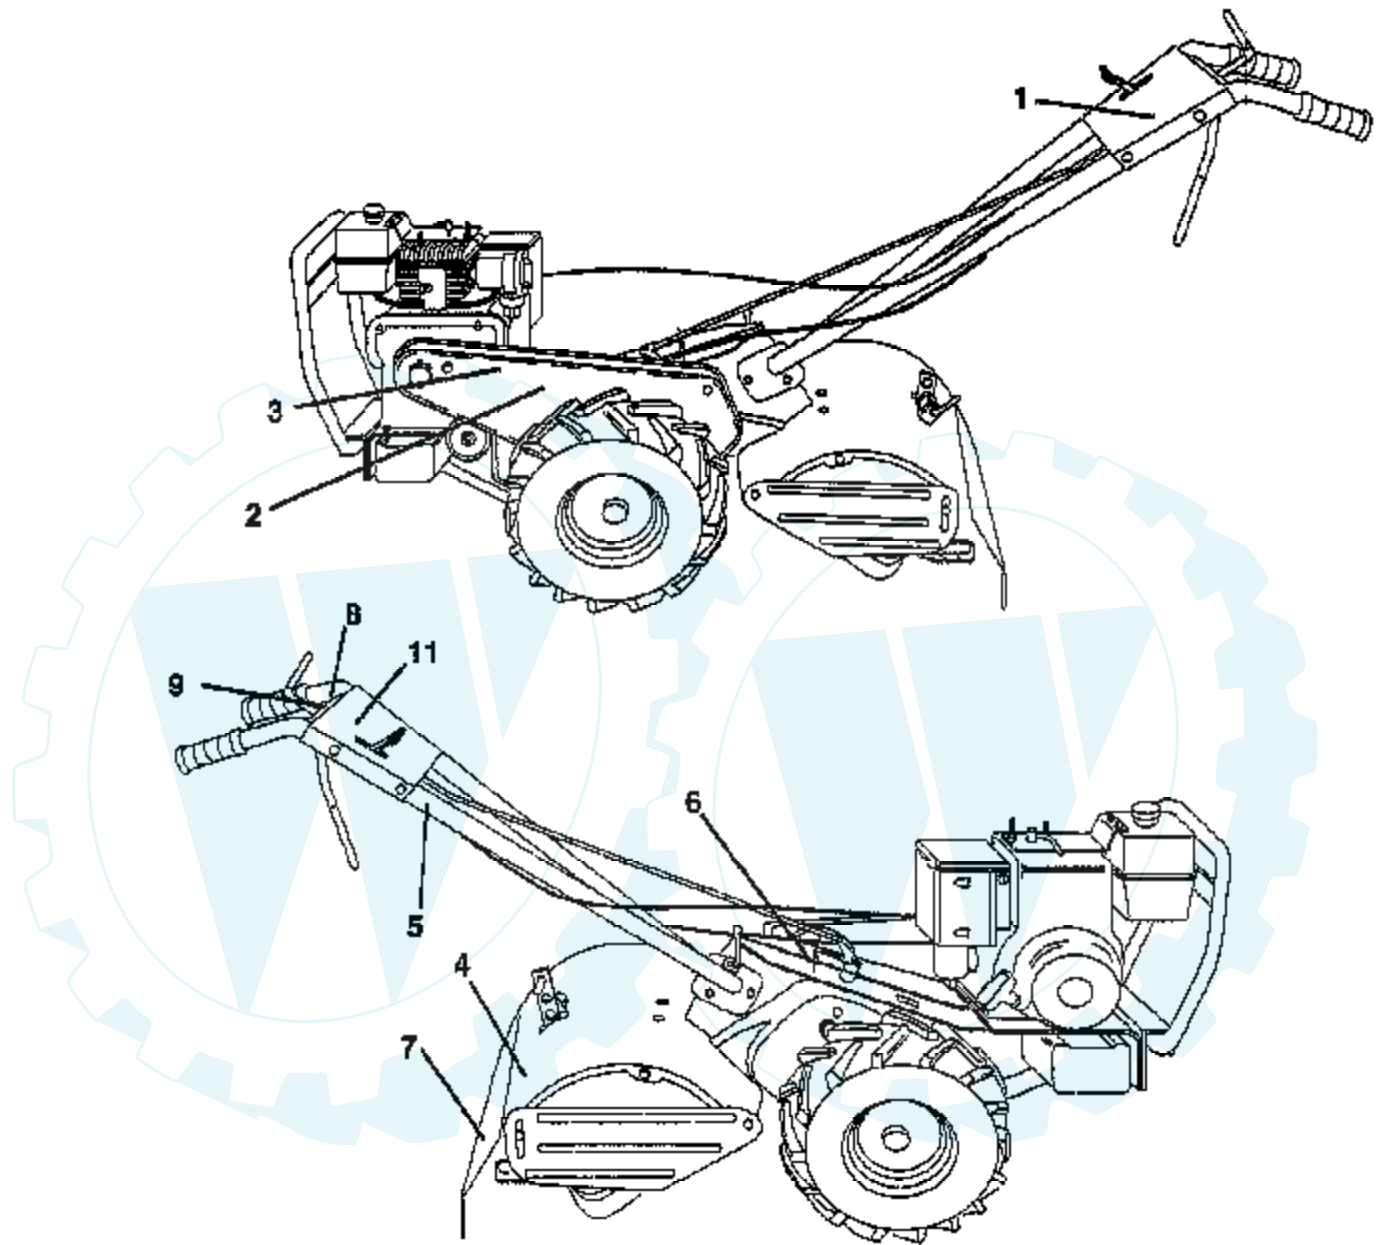

TILLER -- MODEL NUMBER AYP3497A99

DECALS

Ref #	Part Number	Qty	Description
1	162727		DECAL, LOGO
2	129212		NLA
3	146372		DECAL.GUARD.BLT.W
4	127521		NLA
5	120431X		DECAL TI
6	138546		DECAL.SHIFT.IND.
7	120075X		DECAL TI
8	110655X		NLA
9	162215		DECAL.TINE.SHIELD
11	156200		DECAL.PANEL 8 HP
	167701		MANUAL.O.3497A99.E