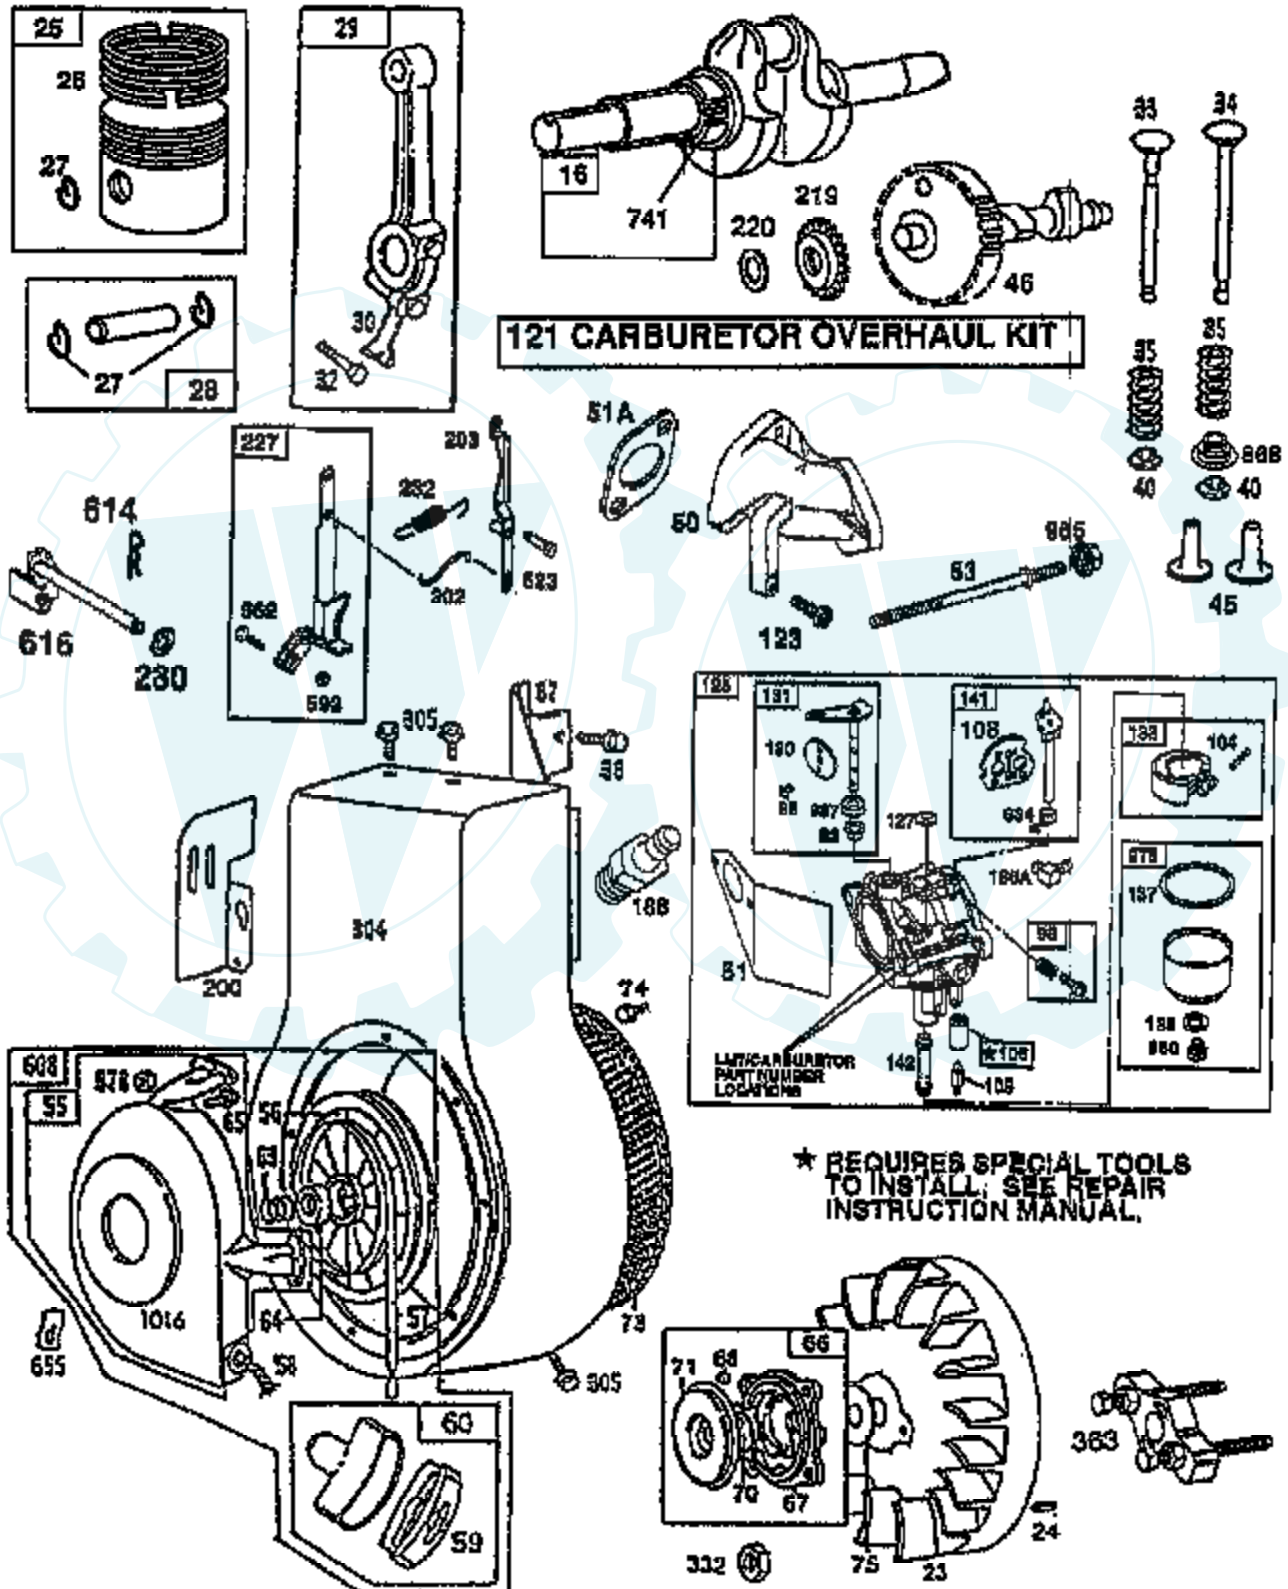

TILLER - - MODEL NUMBER AYP3497A99

ENGINE, BRIGGS & STRATTON - - MODEL NUMBER 19G402, TYPE NO. 1170-E1

Ref #	Part Number	Qty	Description
1	495631		CYLINDER ASSEMBLY
2	495657		BUSHING, CYLINDER
3	391086		SEAL, OIL
5	214347		HEAD, CYLINDER
7	272163		GASKET, CYLINDER HEAD
8	498038		BREATHER ASSEMBLY
9	27803		GASKET, VALVE COVER
10	94621		SCREW, STEMS
11	280819		TUBE, BREATHER
12	271701		GASKET, CRANKCASE COVER 1/64"
12	27876		GASKET, CRANKCASE COVER .005"
12	27877		GASKET, CRANKCASE COVER .009"
13	94565		SCREW, CYLINDER HEAD
13A	94926		STUD, HEX DRIVE
14	93723		SCREW, CYLINDER HEAD 3"
15	94880		PLUG, OIL DRAIN, FLUSH
15	94239		PLUG, OIL DRAIN
16	495648		CRANKSHAFT
16	94388		TIMING GEAR KEY
18	496982		COVER ASSEMBLY, CRANKCASE
19	295964		BUSHING, CRANKCASE
20	391086		SEAL, OIL
21	281658		PLUG-OIL FILLER
22	93585		SCREW, HEX HEAD
23	298260		FLYWHEEL, MAGNETO
24	222698		KEY, FLYWHEEL
25	499907		PISTON ASSEMBLY STANDARD
25	499908		PISTON ASSEMBLY
25	499909		PISTON ASSEMBLY
25	499910		PISTON ASSEMBLY
26	499921		RING SET, PISTON STANDARD
26	690018		SPRING, GOVERNOR
26	690019		SPRING, GOVERNED IDLE
26	690020		RING SET, PISTON
27	263181		LOCK, PISTON PIN
28	499911		PIN ASSEMBLY, PISTON STANDARD
28	499920		PIN ASSEMBLY, PISTON
29	390401		ROD ASSEMBLY, CONNECTING
29	390773		ROD ASSEMBLY, CONNECTING
30	222113		DIPPER, CONNECTING ROD
32	92659		SCREW, CONNECTING ROD
33	263017		VALVE, EXHAUST
34	261055		VALVE, INTAKE
35	65906		SPRING, INTAKE VALVE
37	222475		GUARD, FLYWHEEL
38	94811		SCREW, HEX HEAD
40	221596		RETAINER, INTAKE VALVE
45	260933		TAPPET, VALVE
46	214786		GEAR, CAM
50	214170		ELBOW, INTAKE
51	272708		GASKET, CARBURETOR MOUNTING
51A	272707		GASKET, INTAKE MANIFOLD
53	94778		STUD, CARB. MOUNTING
55	393576		HOUSING, REWIND STARTER
56	295871		PULLEY, REWIND STARTER
57	490179		SPRING, REWIND STARTER
58	66884		ROPE, REWIND STARTER
59	490653		INSERT, STARTER HANDLE