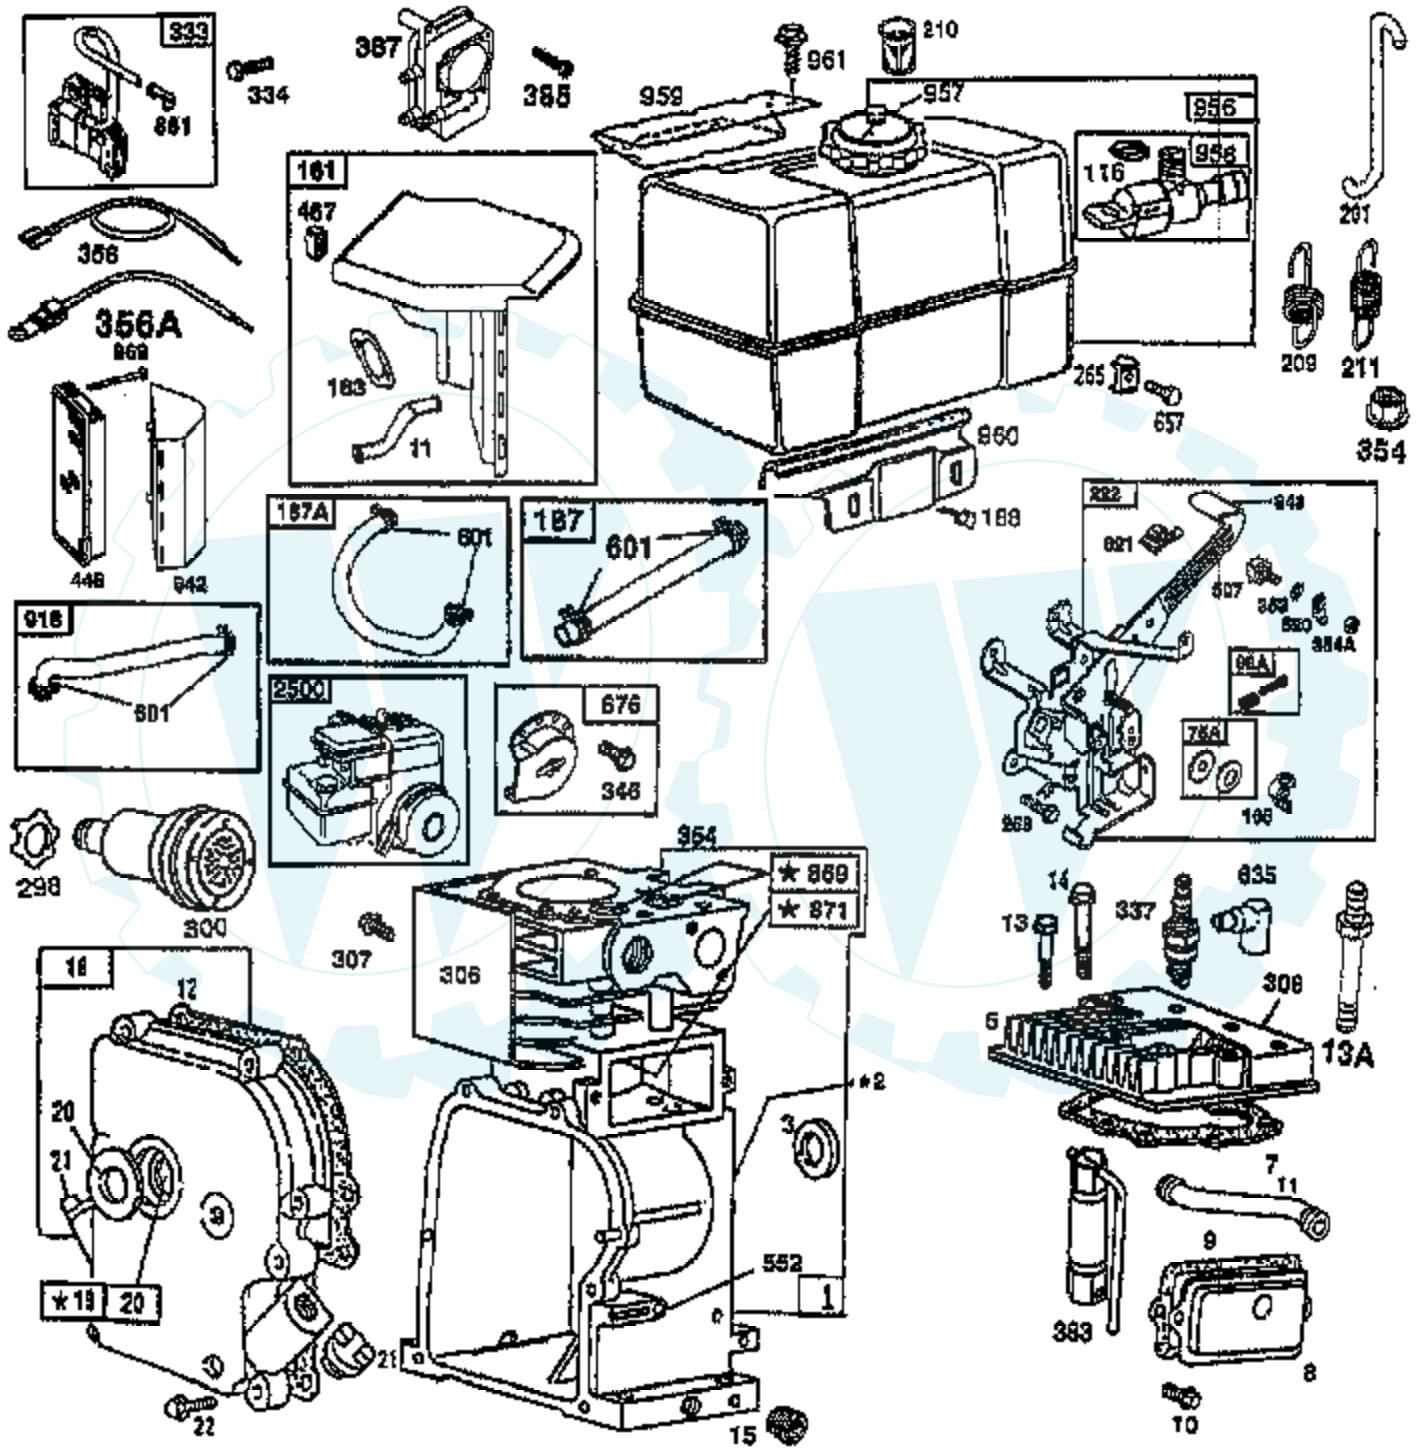

TILLER - - MODEL NUMBER AYP3497A99 ENGINE, BRIGGS & STRATTON - - MODEL NUMBER 19G402, TYPE NO. 1170-E1

1036 LABEL KIT

358 GASKET SET

★ REQUIRES SPECIAL TOOLS TO INSTALL.
SEE REPAIR INSTRUCTION MANUAL

Ref #	Part Number	Qty	Description
1	495631		CYLINDER ASSEMBLY
2	495657		BUSHING, CYLINDER
3	391086		SEAL, OIL
5	214347		HEAD, CYLINDER
7	272163		GASKET, CYLINDER HEAD
8	498038		BREATHER ASSEMBLY
9	27803		GASKET, VALVE COVER
10	94621		SCREW, STEMS
11	280819		TUBE, BREATHER
12	271701		GASKET, CRANKCASE COVER 1/64"
12	27876		GASKET, CRANKCASE COVER .005"
12	27877		GASKET, CRANKCASE COVER .009"
13	94565		SCREW, CYLINDER HEAD
13A	94926		STUD, HEX DRIVE
14	93723		SCREW, CYLINDER HEAD 3"
15	94880		PLUG, OIL DRAIN, FLUSH
15	94239		PLUG, OIL DRAIN
16	495648		CRANKSHAFT
16	94388		TIMING GEAR KEY
18	496982		COVER ASSEMBLY, CRANKCASE
19	295964		BUSHING, CRANKCASE
20	391086		SEAL, OIL
21	281658		PLUG-OIL FILLER
22	93585		SCREW, HEX HEAD
23	298260		FLYWHEEL, MAGNETO
24	222698		KEY, FLYWHEEL
25	499907		PISTON ASSEMBLY STANDARD
25	499908		PISTON ASSEMBLY
25	499909		PISTON ASSEMBLY
25	499910		PISTON ASSEMBLY
26	499921		RING SET, PISTON STANDARD
26	690018		SPRING, GOVERNOR
26	690019		SPRING, GOVERNED IDLE
26	690020		RING SET, PISTON
27	263181		LOCK, PISTON PIN
28	499911		PIN ASSEMBLY, PISTON STANDARD
28	499920		PIN ASSEMBLY, PISTON
29	390401		ROD ASSEMBLY, CONNECTING
29	390773		ROD ASSEMBLY, CONNECTING
30	222113		DIPPER, CONNECTING ROD
32	92659		SCREW, CONNECTING ROD
33	263017		VALVE, EXHAUST
34	261055		VALVE, INTAKE
35	65906		SPRING, INTAKE VALVE
37	222475		GUARD, FLYWHEEL
38	94811		SCREW, HEX HEAD
40	221596		RETAINER, INTAKE VALVE
45	260933		TAPPET, VALVE
46	214786		GEAR, CAM
50	214170		ELBOW, INTAKE
51	272708		GASKET, CARBURETOR MOUNTING
51A	272707		GASKET, INTAKE MANIFOLD
53	94778		STUD, CARB. MOUNTING
55	393576		HOUSING, REWIND STARTER
56	295871		PULLEY, REWIND STARTER
57	490179		SPRING, REWIND STARTER
58	66884		ROPE, REWIND STARTER
59	490653		INSERT, STARTER HANDLE