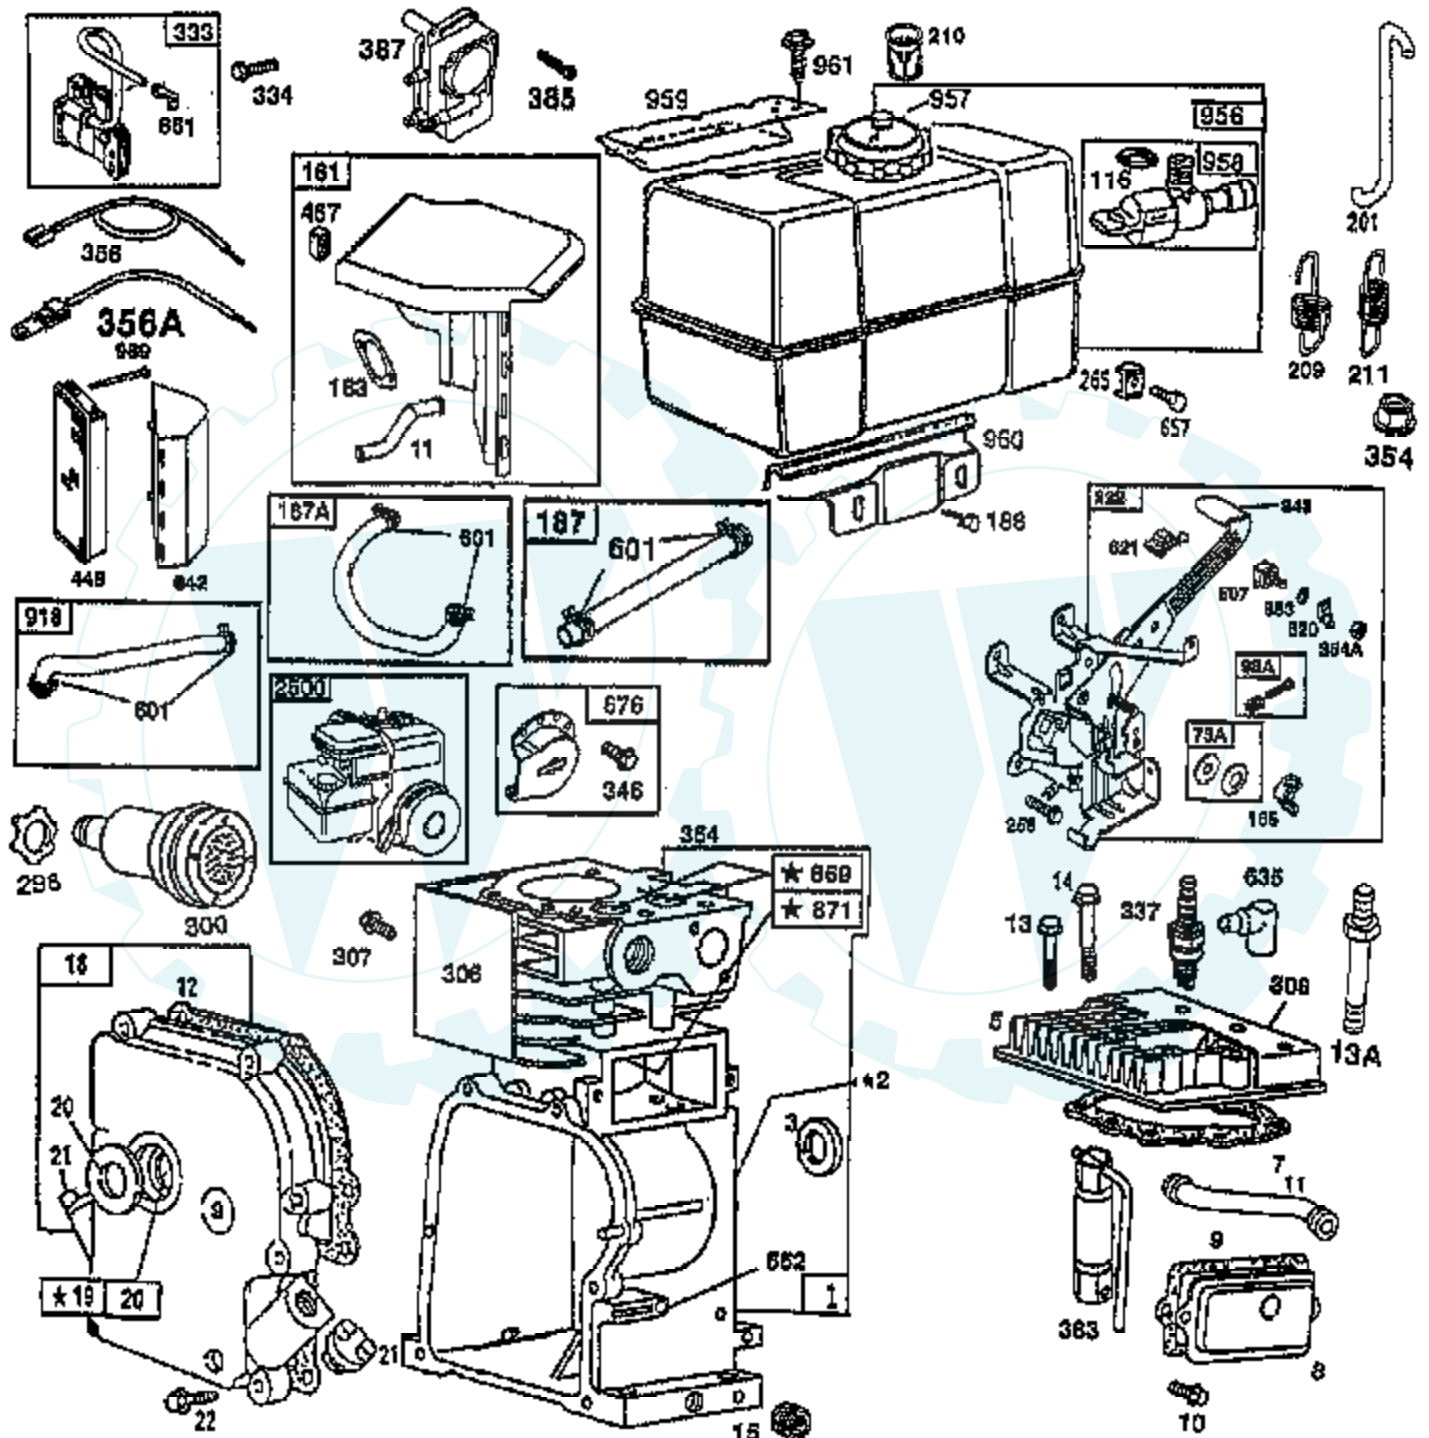

TILLER - - MODEL NUMBER AYP3497A89
ENGINE, BRIGGS & STRATTON - - MODEL NUMBER 19G402, TYPE NO. 1170-E1

1019 LABEL KIT

358 GASKET SET

★ REQUIRES SPECIAL TOOLS TO INSTALL.
SEE REPAIR INSTRUCTION MANUAL.

Ref #	Part Number	Qty	Description
1	495631		CYLINDER ASSEMBLY
2	495657		BUSHING, CYLINDER
3	391086		SEAL, OIL
5	214347		HEAD, CYLINDER
7	272163		GASKET, CYLINDER HEAD
8	498038		BREATHER ASSEMBLY
9	27803		GASKET, VALVE COVER
10	94621		SCREW, STEMS
11	280819		TUBE, BREATHER
12	271701		GASKET, CRANKCASE COVER 1/64"
12	27876		GASKET, CRANKCASE COVER .005"
12	27877		GASKET, CRANKCASE COVER .009"
13	94565		SCREW, CYLINDER HEAD
13A	94926		STUD, HEX DRIVE
14	93723		SCREW, CYLINDER HEAD 3"
15	94880		PLUG, OIL DRAIN, FLUSH
15	94239		PLUG, OIL DRAIN
16	495648		CRANKSHAFT
16	94388		TIMING GEAR KEY
18	496982		COVER ASSEMBLY, CRANKCASE
19	295964		BUSHING, CRANKCASE
20	391086		SEAL, OIL
21	281658		PLUG-OIL FILLER
22	93585		SCREW, HEX HEAD
23	298260		FLYWHEEL, MAGNETO
24	222698		KEY, FLYWHEEL
25	499907		PISTON ASSEMBLY STANDARD
25	499908		PISTON ASSEMBLY
25	499909		PISTON ASSEMBLY
25	499910		PISTON ASSEMBLY
26	499921		RING SET, PISTON STANDARD
26	690018		SPRING, GOVERNOR
26	690019		SPRING, GOVERNED IDLE
26	690020		RING SET, PISTON
27	263181		LOCK, PISTON PIN
28	499911		PIN ASSEMBLY, PISTON STANDARD
28	499920		PIN ASSEMBLY, PISTON
29	390401		ROD ASSEMBLY, CONNECTING
29	390773		ROD ASSEMBLY, CONNECTING
30	222113		DIPPER, CONNECTING ROD
32	92659		SCREW, CONNECTING ROD
33	263017		VALVE, EXHAUST
34	261055		VALVE, INTAKE
35	65906		SPRING, INTAKE VALVE
37	222475		GUARD, FLYWHEEL
38	94811		SCREW, HEX HEAD
40	221596		RETAINER, INTAKE VALVE
45	260933		TAPPET, VALVE
46	214786		GEAR, CAM
50	214170		ELBOW, INTAKE
51	272708		GASKET, CARBURETOR MOUNTING
51A	272707		GASKET, INTAKE MANIFOLD
53	94778		STUD, CARB. MOUNTING
55	393576		HOUSING, REWIND STARTER
56	295871		PULLEY, REWIND STARTER
57	490179		SPRING, REWIND STARTER
58	66884		ROPE, REWIND STARTER
59	490653		INSERT, STARTER HANDLE