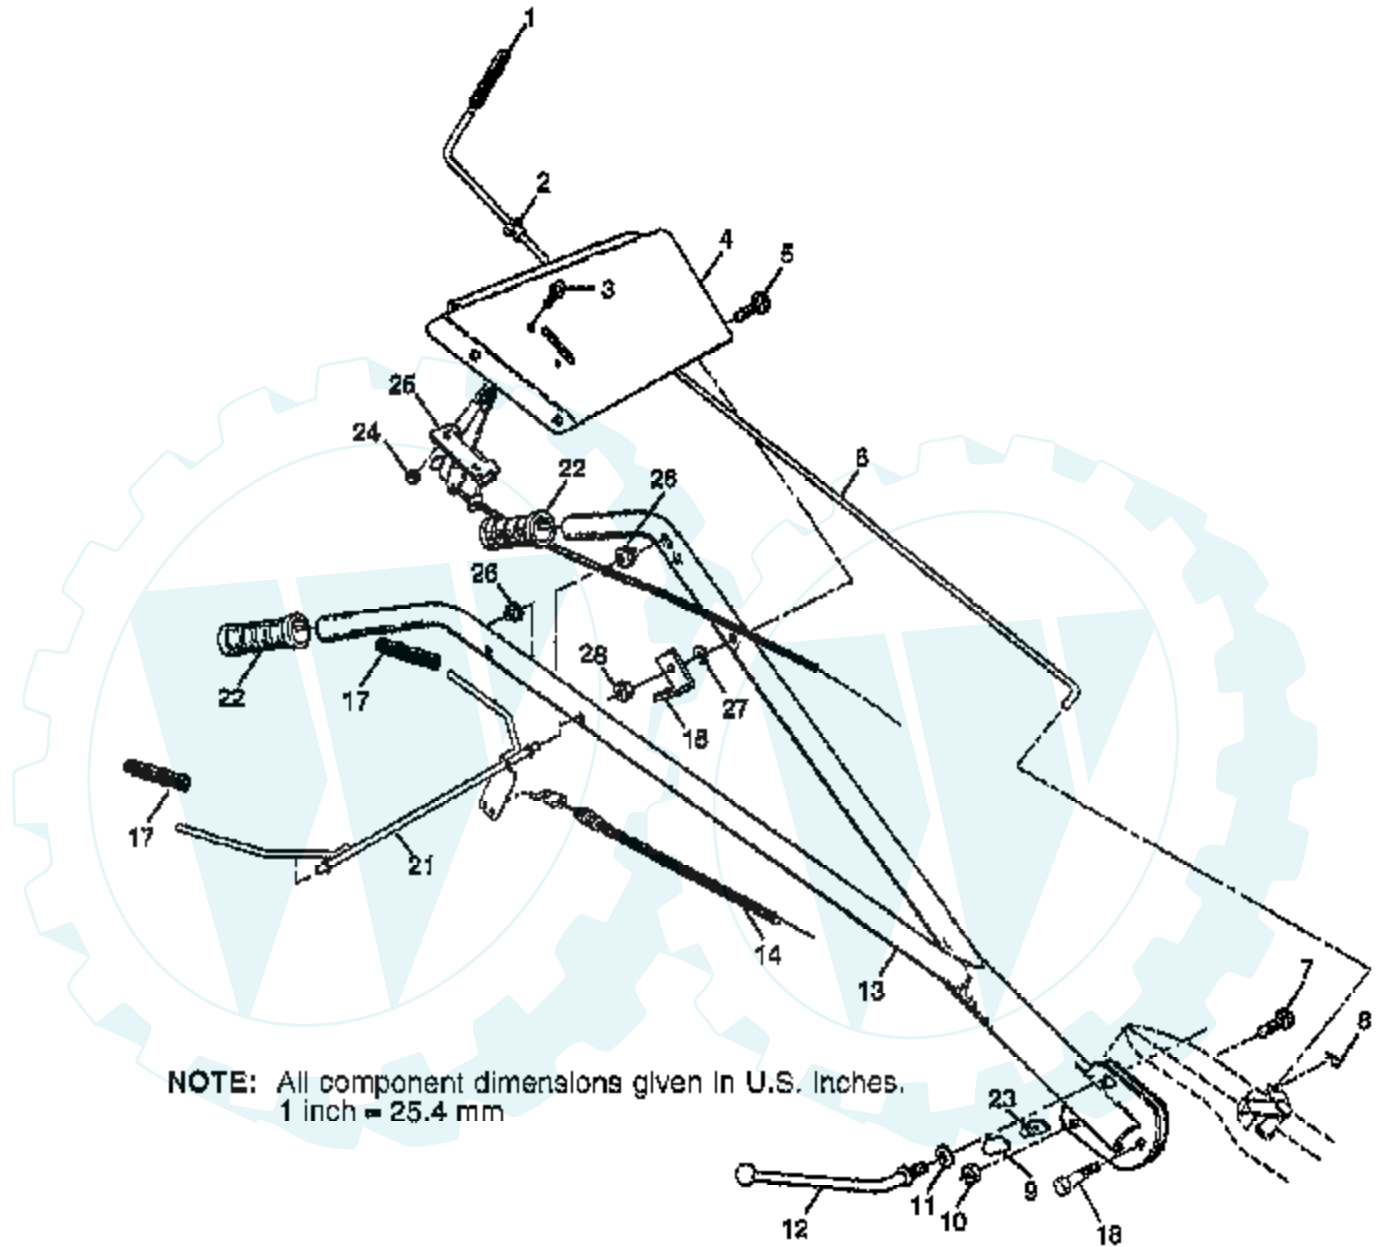

TILLER - - MODEL NUMBER AYP3497A89

HANDLE ASSEMBLY

Ref #	Part Number	Qty	Description
1	8389J		GRIP TI
2	121248X		BUSHING
3	71191008		SCREW.PNHD.10-24
4	126949X505		HANDLE BRACKET
5	72110514		BOLT CARRIAGE CRT
6	108281X		ROD SHIFT CRT
7	72110608		BOLT D
8	4497H		RETAINER M
9	109229X		LOCK CRT
10	73930600		LOCKNUT
11	19131611		WASHER CRT
12	109228X		LEVER LOCK CRT
13	150217		HANDLE
14	146924		CABLE.CLUTCH.Z-BE
15	145821		BRACKET.CLUTCH.CA
17	102604X		GRIP BAR CRT
18	150696		BOLT PIVOT
21	159227		BAR CONTROL
22	150744		"GRIP,HANDLE"
23	138283		LOCK.HANDLE
24	73731000		NUT
25	138305		CONTROL.THROTTLE
26	146480		GROMMET.HANDLE.V-
27	10040500		LOCKWASHER
28	73800500		NUT