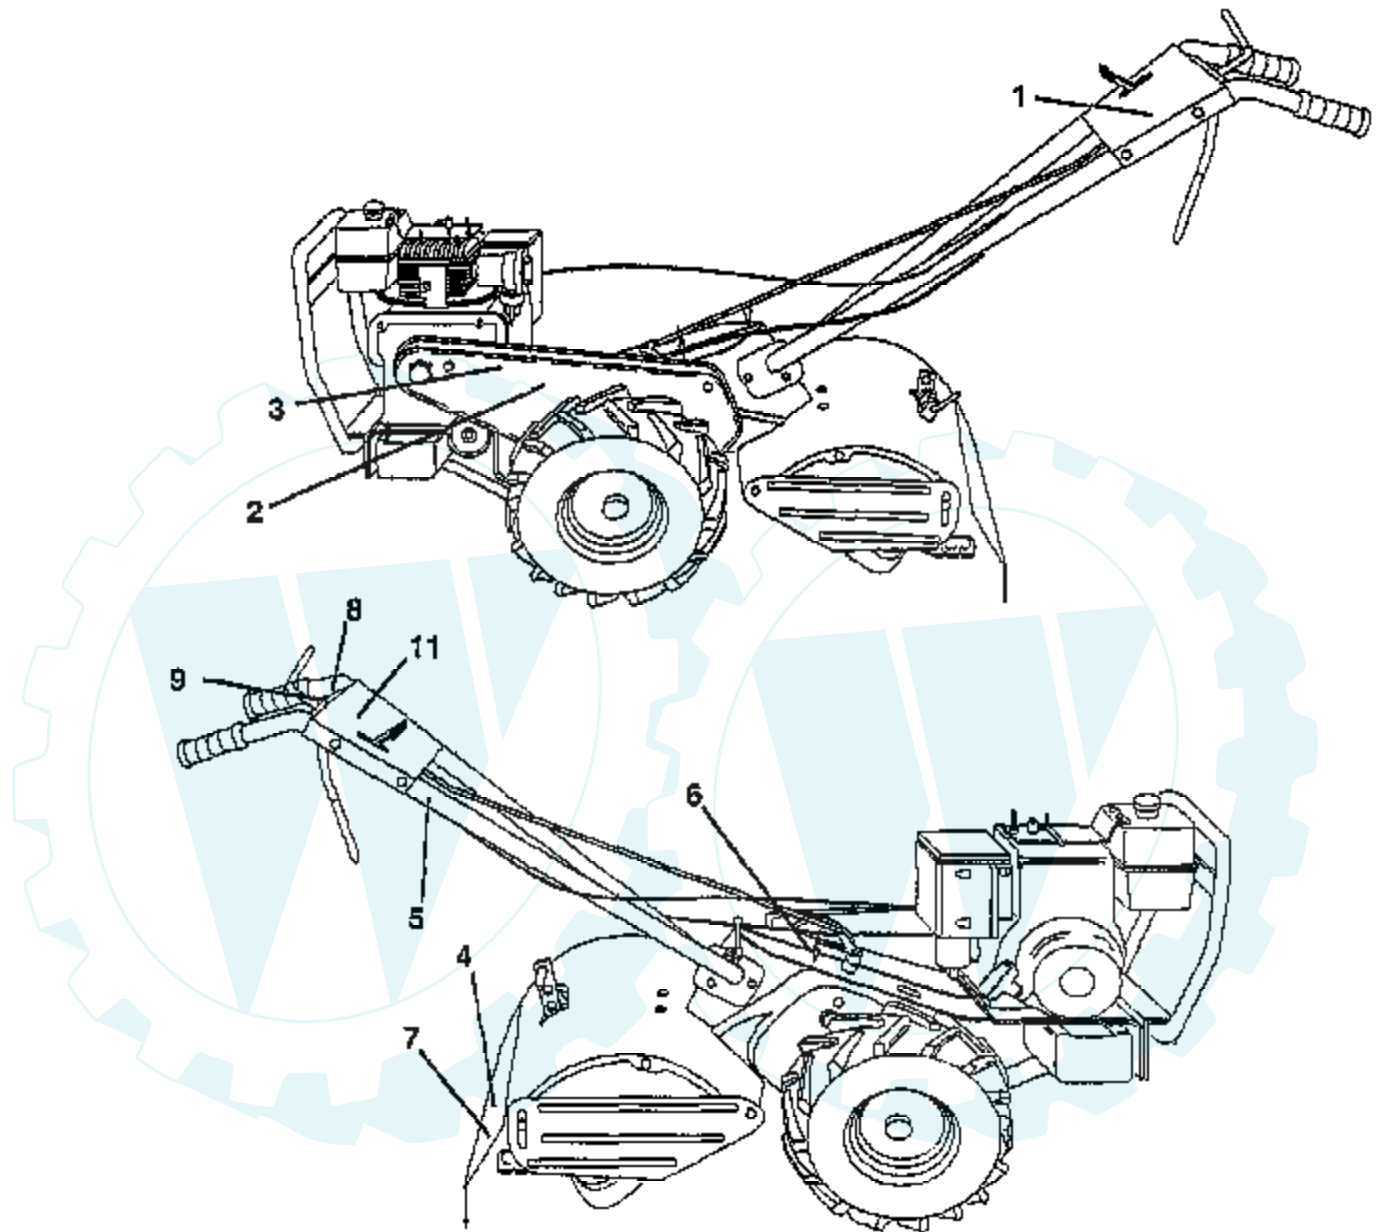

TILLER -- MODEL NUMBER AYP3497A89

DECALS

Ref #	Part Number	Qty	Description
1	162727		DECAL, LOGO
2	129212		NLA
3	146372		DECAL.GUARD.BLT.W
4	127521		NLA
5	120431X		DECAL TI
6	138546		DECAL.SHIFT.IND.
7	120075X		DECAL TI
8	110655X		NLA
9	162215		DECAL.TINE.SHIELD
11	156200		DECAL.PANEL 8 HP
	162876		MANUAL.O.3497A89