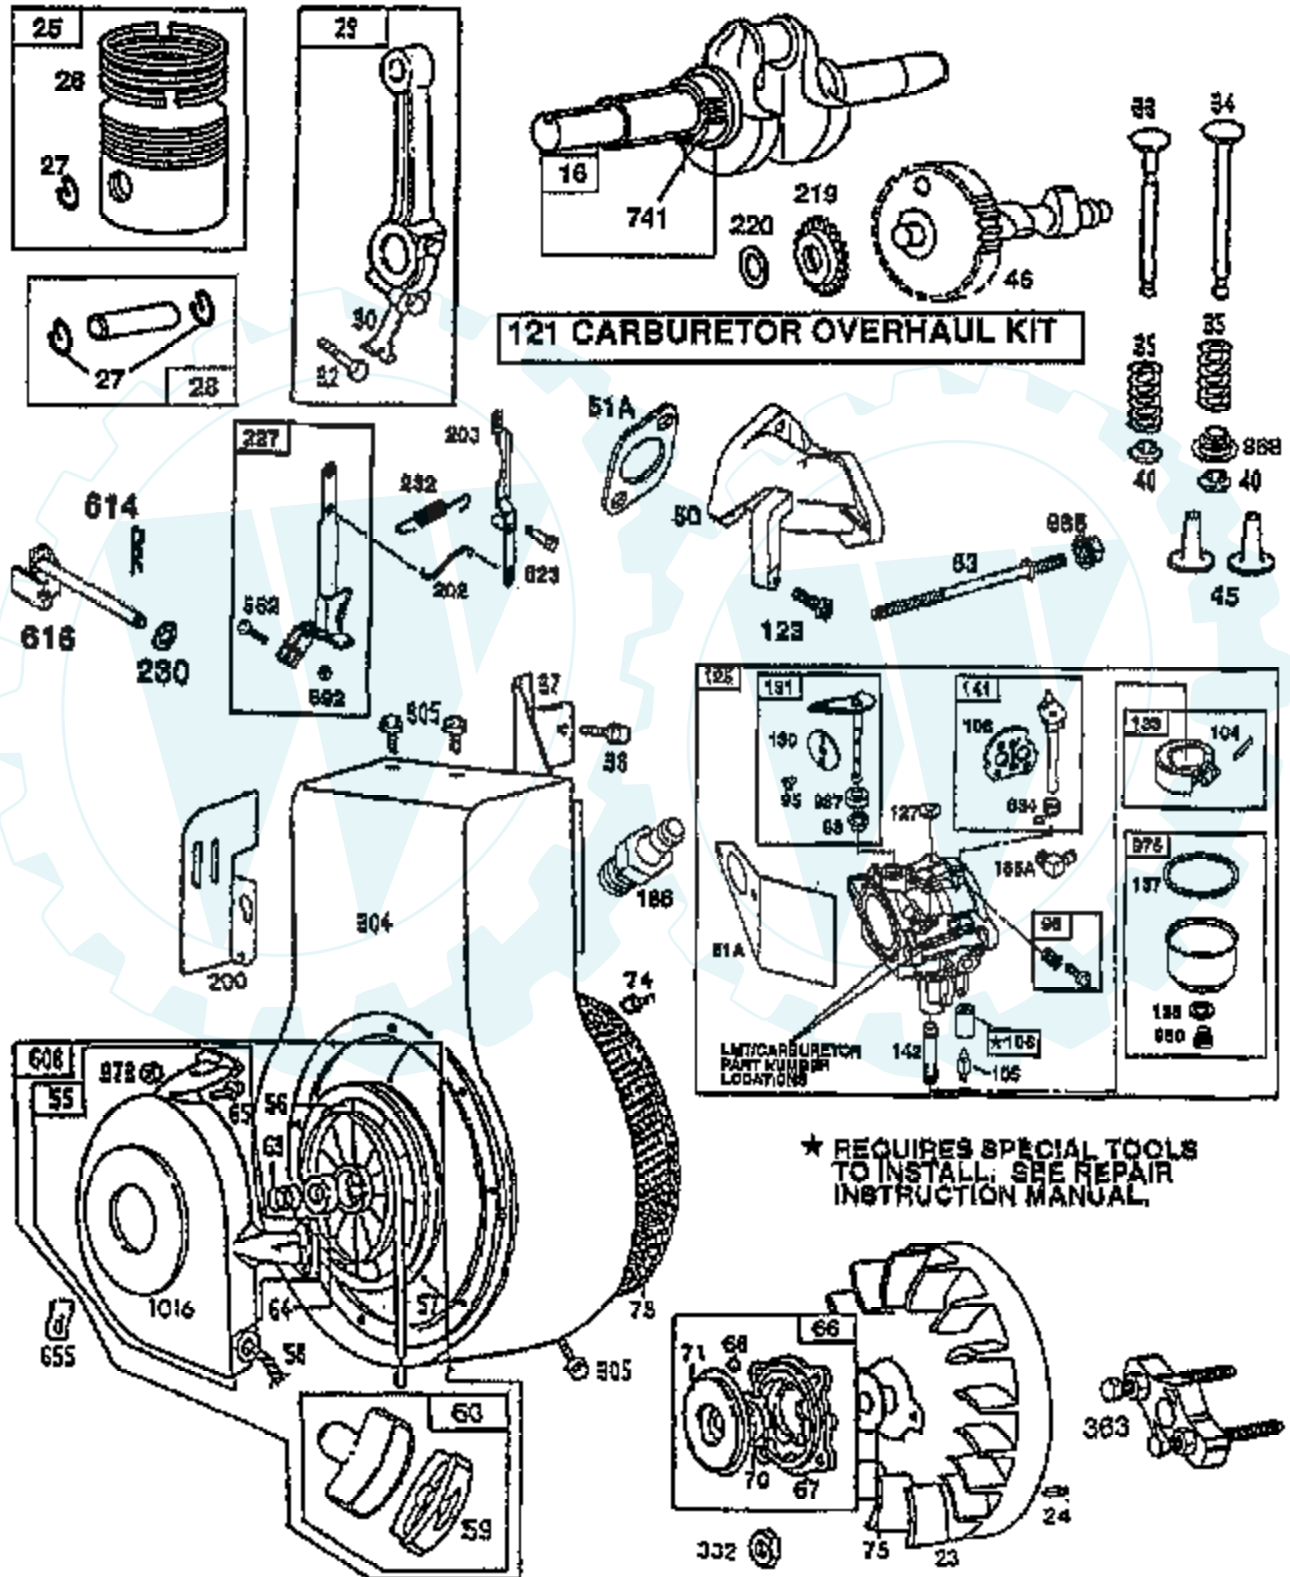

TILLER -- MODEL NUMBER AYP3497A89

ENGINE, BRIGGS & STRATTON -- MODEL NUMBER 19G402, TYPE NO. 1170-E1

Ref #	Part Number	Qty	Description
1	495631		CYLINDER ASSEMBLY
2	495657		BUSHING, CYLINDER
3	391086		SEAL, OIL
5	214347		HEAD, CYLINDER
7	272163		GASKET, CYLINDER HEAD
8	498038		BREATHER ASSEMBLY
9	27803		GASKET, VALVE COVER
10	94621		SCREW, STEMS
11	280819		TUBE, BREATHER
12	271701		GASKET, CRANKCASE COVER 1/64"
12	27876		GASKET, CRANKCASE COVER .005"
12	27877		GASKET, CRANKCASE COVER .009"
13	94565		SCREW, CYLINDER HEAD
13A	94926		STUD, HEX DRIVE
14	93723		SCREW, CYLINDER HEAD 3"
15	94880		PLUG, OIL DRAIN, FLUSH
15	94239		PLUG, OIL DRAIN
16	495648		CRANKSHAFT
16	94388		TIMING GEAR KEY
18	496982		COVER ASSEMBLY, CRANKCASE
19	295964		BUSHING, CRANKCASE
20	391086		SEAL, OIL
21	281658		PLUG-OIL FILLER
22	93585		SCREW, HEX HEAD
23	298260		FLYWHEEL, MAGNETO
24	222698		KEY, FLYWHEEL
25	499907		PISTON ASSEMBLY STANDARD
25	499908		PISTON ASSEMBLY
25	499909		PISTON ASSEMBLY
25	499910		PISTON ASSEMBLY
26	499921		RING SET, PISTON STANDARD
26	690018		SPRING, GOVERNOR
26	690019		SPRING, GOVERNED IDLE
26	690020		RING SET, PISTON
27	263181		LOCK, PISTON PIN
28	499911		PIN ASSEMBLY, PISTON STANDARD
28	499920		PIN ASSEMBLY, PISTON
29	390401		ROD ASSEMBLY, CONNECTING
29	390773		ROD ASSEMBLY, CONNECTING
30	222113		DIPPER, CONNECTING ROD
32	92659		SCREW, CONNECTING ROD
33	263017		VALVE, EXHAUST
34	261055		VALVE, INTAKE
35	65906		SPRING, INTAKE VALVE
37	222475		GUARD, FLYWHEEL
38	94811		SCREW, HEX HEAD
40	221596		RETAINER, INTAKE VALVE
45	260933		TAPPET, VALVE
46	214786		GEAR, CAM
50	214170		ELBOW, INTAKE
51	272708		GASKET, CARBURETOR MOUNTING
51A	272707		GASKET, INTAKE MANIFOLD
53	94778		STUD, CARB. MOUNTING
55	393576		HOUSING, REWIND STARTER
56	295871		PULLEY, REWIND STARTER
57	490179		SPRING, REWIND STARTER
58	66884		ROPE, REWIND STARTER
59	490653		INSERT, STARTER HANDLE