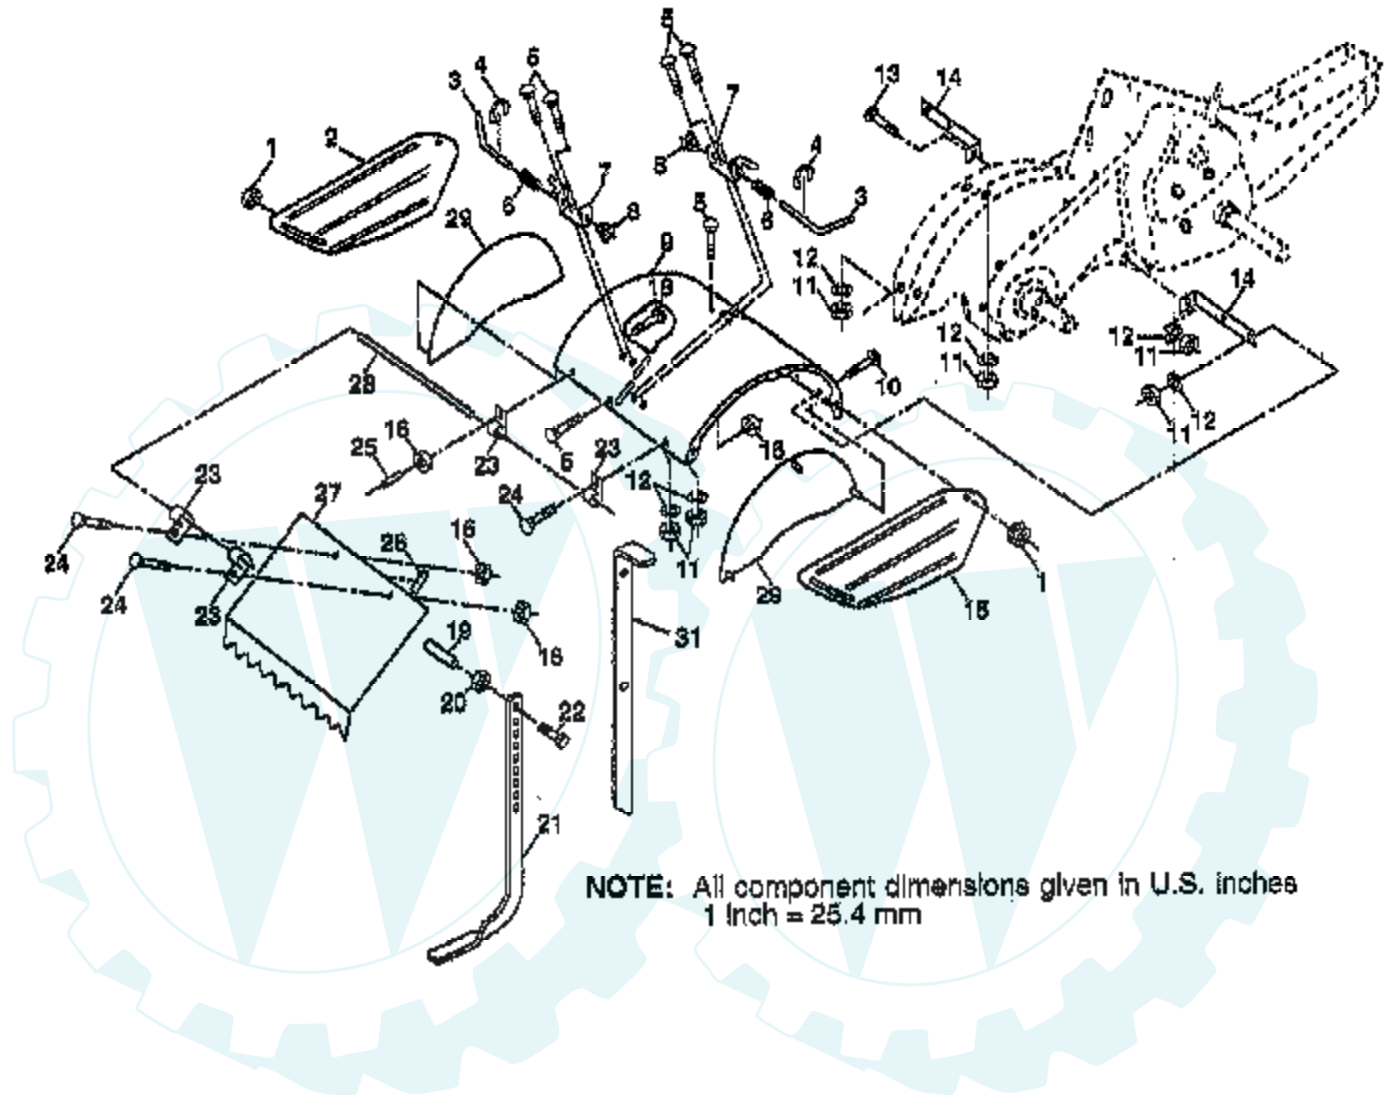

TILLER - - MODEL NUMBER AYP3468A99

TINE SHIELD

Ref #	Part Number	Qty	Description
1	98000129		NUT
2	161415X603		SHIELD
3	8393J		STAKE PIN TI
4	12000036		KLIP RING TI
5	72140506		BOLT
6	8394J		SPRING TI
7	8392J		LATCH BRACKET TI
8	109230X		SPRING CRT
9	163496X603		SHIELD
10	72140508		BOLT
11	10040500		LOCKWASHER
12	73220500		NUT.HEX.5/16-18
13	72110510		BOLT
14	124343X		BRKT SHIELD TINE
15	161414X603		SHIELD
16	73510400		NUT
18	72040410		BOLT
19	102701X		GRIP CRT
20	73220600		NUT.HEX.3/8-16UNC
21	102156X		SUB= 102156X500
22	74930632		BOLT
23	4440J		HINGE CRT
24	72140404		BOLT
25	6712J		VINYL CAP TI
26	109227X		PAD IDLER TI
27	163497X603		SHIELD
28	120588X		PIN HINGE
29	104085X603		SHIELD
31	163498X417		"STAKE,DRAG"