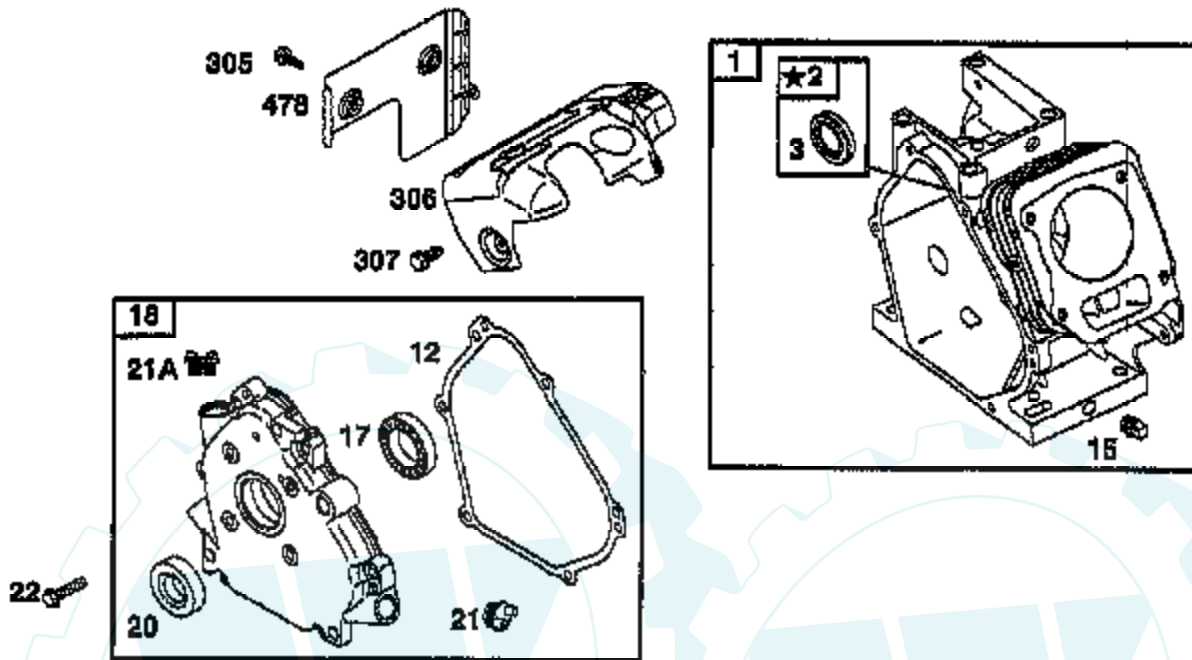

TILLER - - MODEL NUMBER AYP3468A99 ENGINE, BRIGGS & STRATTON - - MODEL NUMBER 121432, TYPE NO. 0124-E1