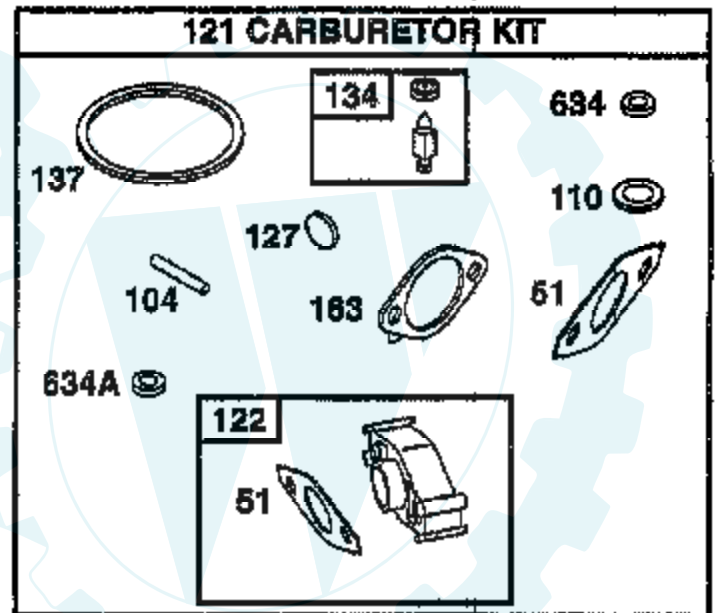

TILLER - - MODEL NUMBER AYP3468A99
ENGINE, BRIGGS & STRATTON - - MODEL NUMBER 121432, TYPE NO. 0124-E1

Ref #	Part Number	Qty	Description
1	690045		CYLINDER ASSY
2	399269		BUSHING ASSY
3	299819		SEAL, OIL
5	693643		HEAD
7	273489		GASKET
11	693647		TUBE
12	692549		GASKET
13	95049		SCREW
15	94916		PLUG, PIPE, HEX SOCKET
16	693403		CRANKSHAFT
17	498185		BEARING
18	693204		COVER
20	692550		SEAL
21	281658		PLUG-OIL FILLER
21A	693463		CAP
22	692551		SCREW
23	692987		FLYWHEEL
24	222698		KEY, FLYWHEEL
25	499627		PISTON ASSY
25	692788		PISTON ASSY
25	692789		PISTON ASSY
25	692790		PISTON ASSY
26	499631		RING SET
26	692785		RING SET
26	692786		RING SET
26	692787		RING SET
27	263190		LOCK, PISTON PIN
28	499423		PIN, PISTON, STANDARD SIZE
29	690124		ROD
30	225279		DIPPER
32	94699		SCREW
33	499642		VALVE
34	499641		VALVE
35	263149		SPRING
40	93312		RETAINER, VALVE SPRING
45	262679		TAPPET, VALVE
46	693404		CAMSHAFT
51	692555		GASKET
55	497442		HOUSING, REWIND STARTER
56	498144		PULLEY, REWIND STARTER
58	693389		ROPE
60	715257		GRIP
65	692608		SCREW
65A	94904		SCREW, SEMS
75	495659		WASHER, SET
95	94098		SCREW, THROTTLE
98	398185		SCREW IDLE ADJ
98A	493280		SCREW ASSY SPEED ADJ
104	231371		PIN, FLOAT HINGE
108	223471		VALVE CHOKE
109	693628		CHOKE
110	PARTSIMAGE		REFER TO PARTS IMAGE
111	262715		SPRING, CHOKE
117	690048		JET
121	690032		CARBURETOR KIT
122	690043		SPACER
124	692568		SCREW
125	693518		CARBURETOR