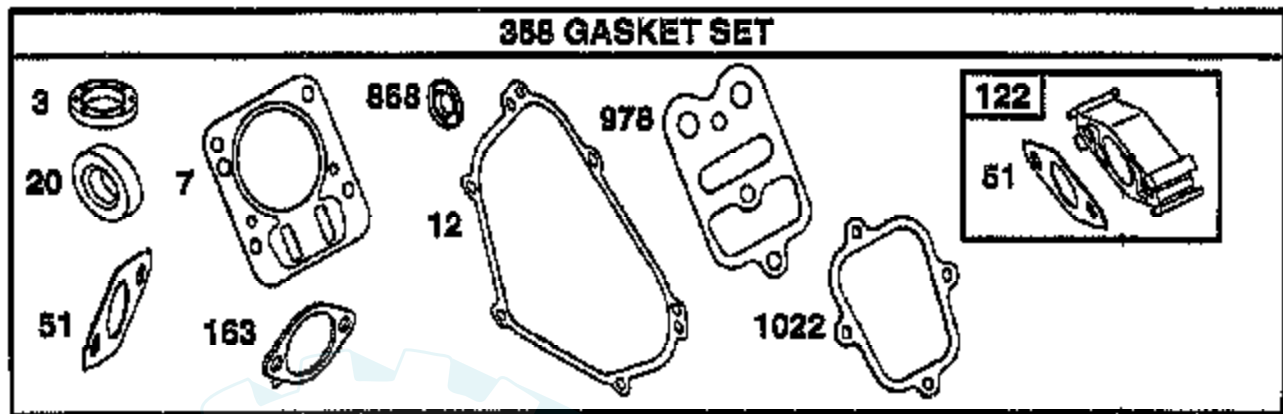

TILLER - - MODEL NUMBER AYP3468A99
ENGINE, BRIGGS & STRATTON - - MODEL NUMBER 121432, TYPE NO. 0124-E1

Ref #	Part Number	Qty	Description
1	690045		CYLINDER ASSY
2	399269		BUSHING ASSY
3	299819		SEAL, OIL
5	693643		HEAD
7	273489		GASKET
11	693647		TUBE
12	692549		GASKET
13	95049		SCREW
15	94916		PLUG, PIPE, HEX SOCKET
16	693403		CRANKSHAFT
17	498185		BEARING
18	693204		COVER
20	692550		SEAL
21	281658		PLUG-OIL FILLER
21A	693463		CAP
22	692551		SCREW
23	692987		FLYWHEEL
24	222698		KEY, FLYWHEEL
25	499627		PISTON ASSY
25	692788		PISTON ASSY
25	692789		PISTON ASSY
25	692790		PISTON ASSY
26	499631		RING SET
26	692785		RING SET
26	692786		RING SET
26	692787		RING SET
27	263190		LOCK, PISTON PIN
28	499423		PIN, PISTON, STANDARD SIZE
29	690124		ROD
30	225279		DIPPER
32	94699		SCREW
33	499642		VALVE
34	499641		VALVE
35	263149		SPRING
40	93312		RETAINER, VALVE SPRING
45	262679		TAPPET, VALVE
46	693404		CAMSHAFT
51	692555		GASKET
55	497442		HOUSING, REWIND STARTER
56	498144		PULLEY, REWIND STARTER
58	693389		ROPE
60	715257		GRIP
65	692608		SCREW
65A	94904		SCREW, SEMS
75	495659		WASHER, SET
95	94098		SCREW, THROTTLE
98	398185		SCREW IDLE ADJ
98A	493280		SCREW ASSY SPEED ADJ
104	231371		PIN, FLOAT HINGE
108	223471		VALVE CHOKE
109	693628		CHOKE
110	PARTSIMAGE		REFER TO PARTS IMAGE
111	262715		SPRING, CHOKE
117	690048		JET
121	690032		CARBURETOR KIT
122	690043		SPACER
124	692568		SCREW
125	693518		CARBURETOR