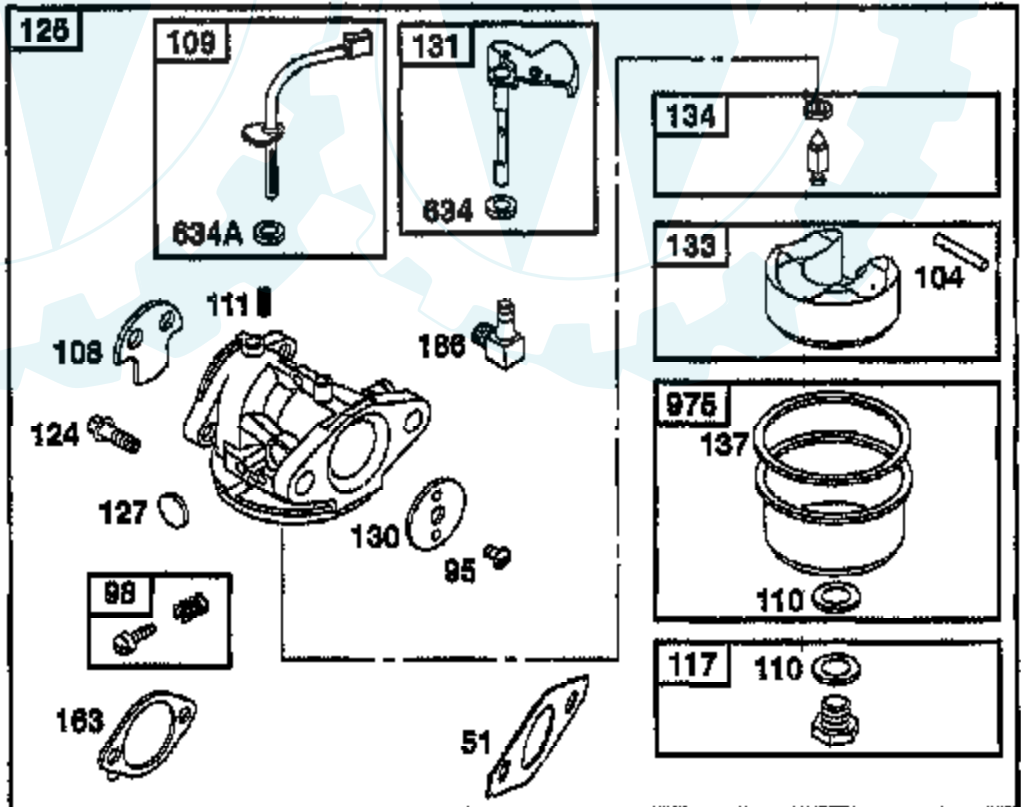

TILLER - - MODEL NUMBER AYP3468A99
ENGINE, BRIGGS & STRATTON - - MODEL NUMBER 121432, TYPE NO. 0124-E1

Ref #	Part Number	Qty	Description
1	690045		CYLINDER ASSY
2	399269		BUSHING ASSY
3	299819		SEAL, OIL
5	693643		HEAD
7	273489		GASKET
11	693647		TUBE
12	692549		GASKET
13	95049		SCREW
15	94916		PLUG, PIPE, HEX SOCKET
16	693403		CRANKSHAFT
17	498185		BEARING
18	693204		COVER
20	692550		SEAL
21	281658		PLUG-OIL FILLER
21A	693463		CAP
22	692551		SCREW
23	692987		FLYWHEEL
24	222698		KEY, FLYWHEEL
25	499627		PISTON ASSY
25	692788		PISTON ASSY
25	692789		PISTON ASSY
25	692790		PISTON ASSY
26	499631		RING SET
26	692785		RING SET
26	692786		RING SET
26	692787		RING SET
27	263190		LOCK, PISTON PIN
28	499423		PIN, PISTON, STANDARD SIZE
29	690124		ROD
30	225279		DIPPER
32	94699		SCREW
33	499642		VALVE
34	499641		VALVE
35	263149		SPRING
40	93312		RETAINER, VALVE SPRING
45	262679		TAPPET, VALVE
46	693404		CAMSHAFT
51	692555		GASKET
55	497442		HOUSING, REWIND STARTER
56	498144		PULLEY, REWIND STARTER
58	693389		ROPE
60	715257		GRIP
65	692608		SCREW
65A	94904		SCREW, SEMS
75	495659		WASHER, SET
95	94098		SCREW, THROTTLE
98	398185		SCREW IDLE ADJ
98A	493280		SCREW ASSY SPEED ADJ
104	231371		PIN, FLOAT HINGE
108	223471		VALVE CHOKE
109	693628		CHOKE
110	PARTSIMAGE		REFER TO PARTS IMAGE
111	262715		SPRING, CHOKE
117	690048		JET
121	690032		CARBURETOR KIT
122	690043		SPACER
124	692568		SCREW
125	693518		CARBURETOR