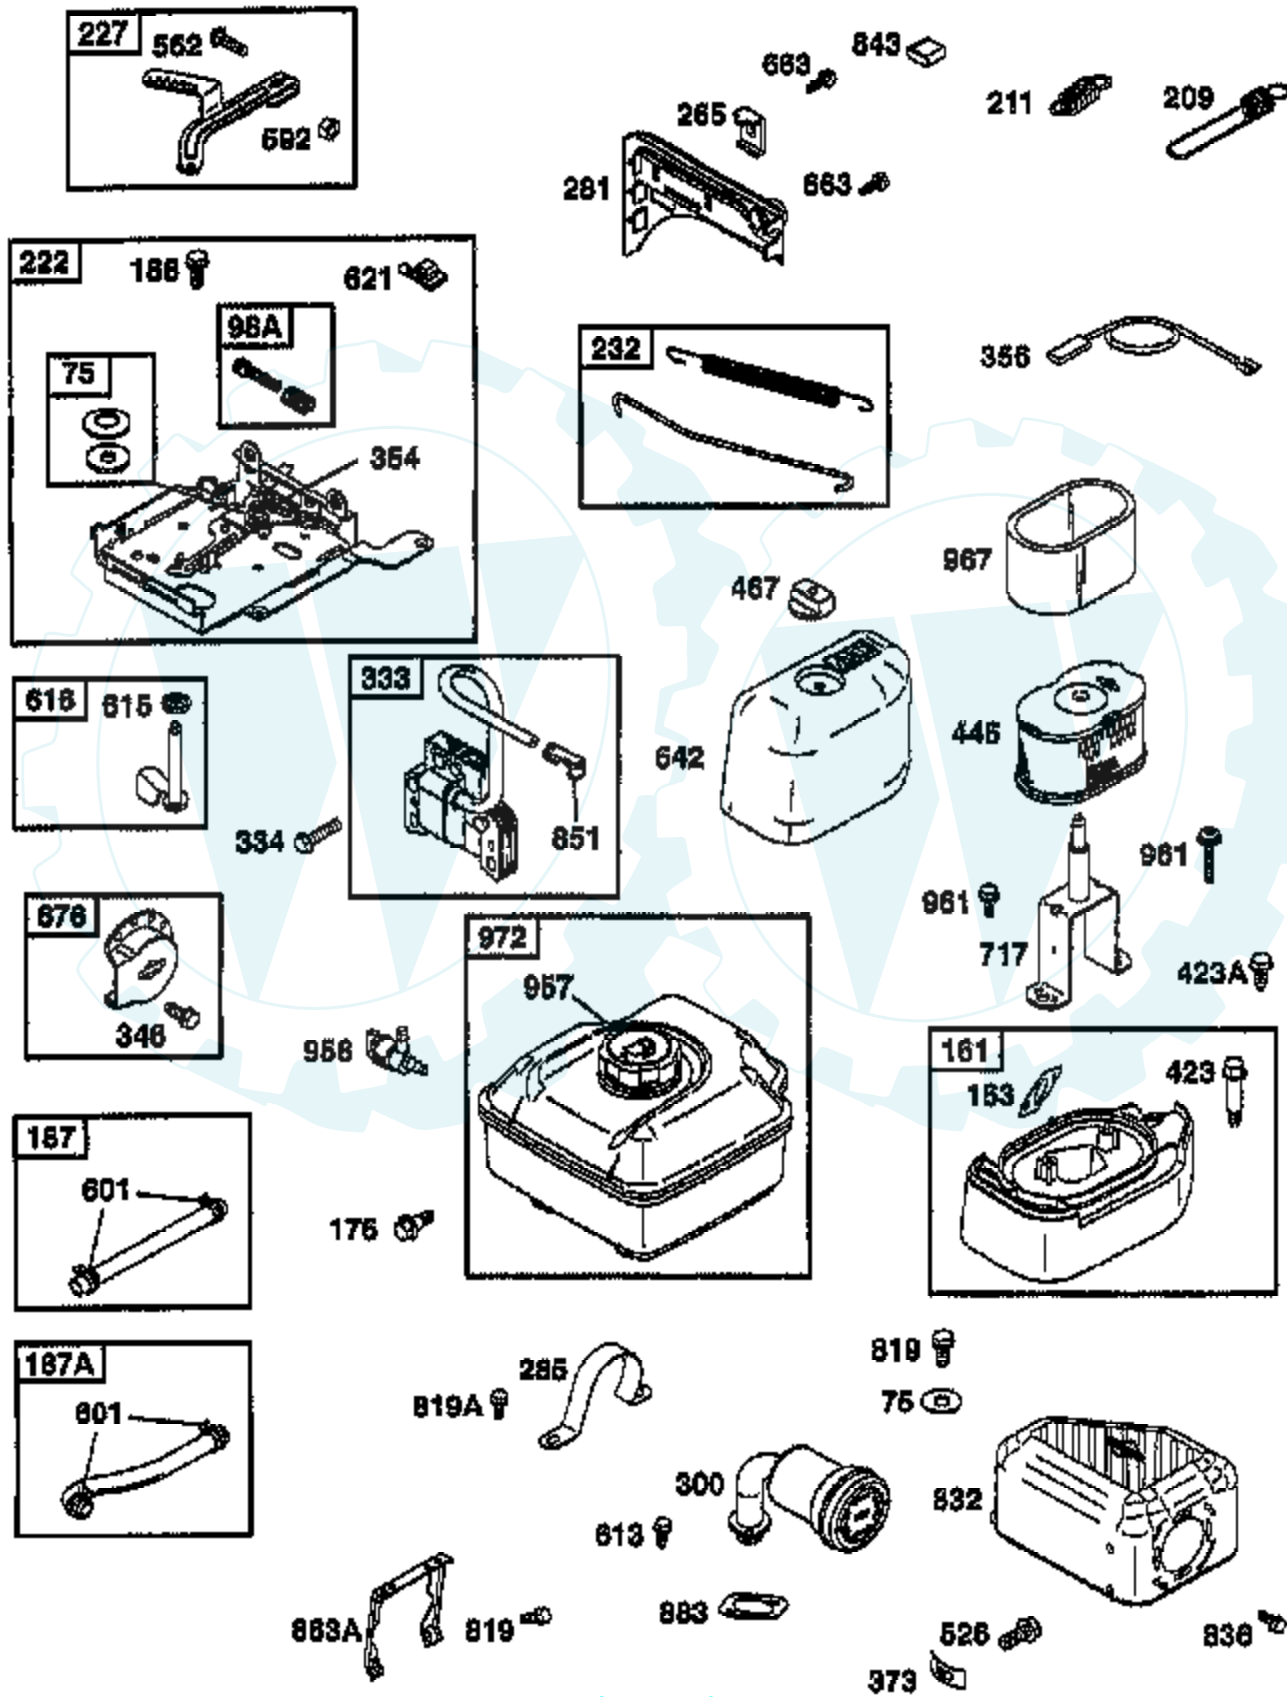

TILLER - - MODEL NUMBER AYP3468A99
ENGINE, BRIGGS & STRATTON - - MODEL NUMBER 121432, TYPE NO. 0124-E1

Ref #	Part Number	Qty	Description
1	690045		CYLINDER ASSY
2	399269		BUSHING ASSY
3	299819		SEAL, OIL
5	693643		HEAD
7	273489		GASKET
11	693647		TUBE
12	692549		GASKET
13	95049		SCREW
15	94916		PLUG, PIPE, HEX SOCKET
16	693403		CRANKSHAFT
17	498185		BEARING
18	693204		COVER
20	692550		SEAL
21	281658		PLUG-OIL FILLER
21A	693463		CAP
22	692551		SCREW
23	692987		FLYWHEEL
24	222698		KEY, FLYWHEEL
25	499627		PISTON ASSY
25	692788		PISTON ASSY
25	692789		PISTON ASSY
25	692790		PISTON ASSY
26	499631		RING SET
26	692785		RING SET
26	692786		RING SET
26	692787		RING SET
27	263190		LOCK, PISTON PIN
28	499423		PIN, PISTON, STANDARD SIZE
29	690124		ROD
30	225279		DIPPER
32	94699		SCREW
33	499642		VALVE
34	499641		VALVE
35	263149		SPRING
40	93312		RETAINER, VALVE SPRING
45	262679		TAPPET, VALVE
46	693404		CAMSHAFT
51	692555		GASKET
55	497442		HOUSING, REWIND STARTER
56	498144		PULLEY, REWIND STARTER
58	693389		ROPE
60	715257		GRIP
65	692608		SCREW
65A	94904		SCREW, SEMS
75	495659		WASHER, SET
95	94098		SCREW, THROTTLE
98	398185		SCREW IDLE ADJ
98A	493280		SCREW ASSY SPEED ADJ
104	231371		PIN, FLOAT HINGE
108	223471		VALVE CHOKE
109	693628		CHOKE
110	PARTSIMAGE		REFER TO PARTS IMAGE
111	262715		SPRING, CHOKE
117	690048		JET
121	690032		CARBURETOR KIT
122	690043		SPACER
124	692568		SCREW
125	693518		CARBURETOR