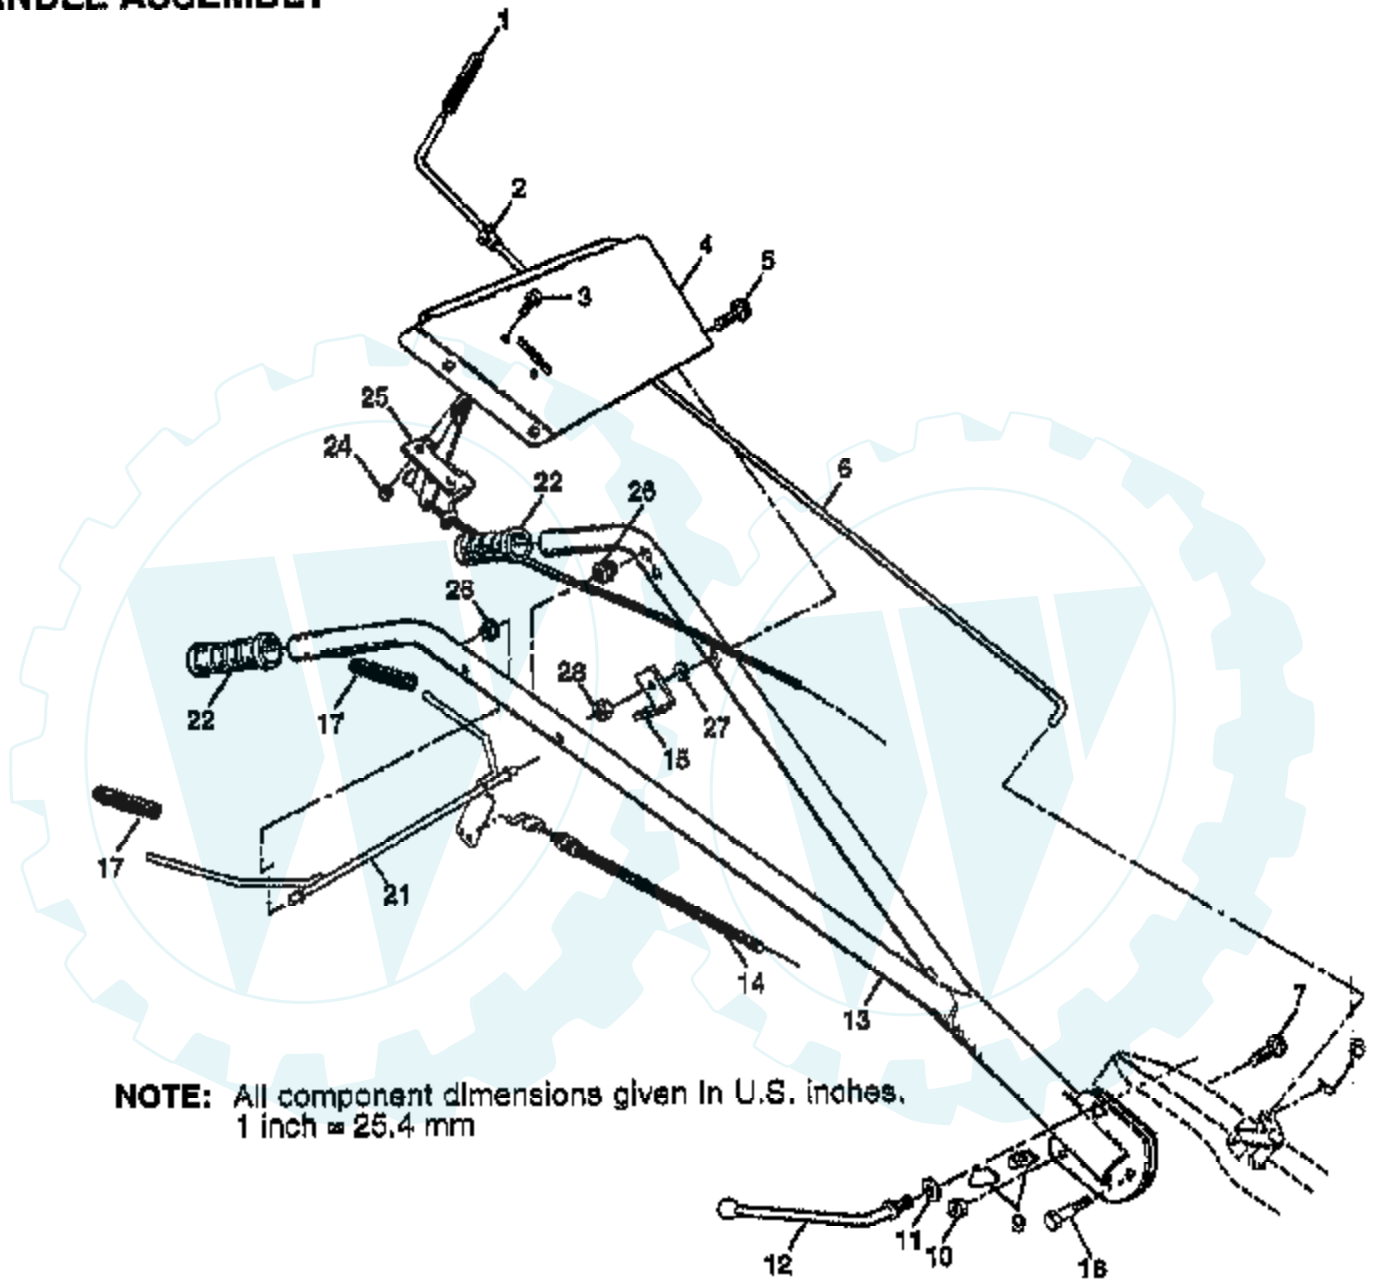

Ref #	Part Number	Qty	Description
562	94852		BOLT, GOVERNOR LEVER
592	231082		NUT, HEX
601	93053		CLAMP, HOSE, GREEN
608	497830		STARTER ASSEMBLY, REWIND
613	94706		SCREW
615	94672		RETAINER
616	692547		CRANK
619	94744		SCREW, SEMS
621	396847		SWITCH, STOP
623	94943		P/N CONFLICT - CHECK WITH SUPPLIER
634	PARTSIMAGE		REFER TO PARTS IMAGE
634A	PARTSIMAGE		REFER TO PARTS IMAGE
635	805529		ELBOW, SPARK PLUG
642	693460		COVER
663	692577		SCREW
676	393757		DEFLECTOR, EXHAUST, SIDE OUTLET
689	263073		SPRING, RETAINER
717	693462		AIR CLEANER BRACKET
741	263157		GEAR
742	692564		RING
743	692566		GEAR
819	692598		SCREW
819A	94914		SCREW, SEMS, TANK BRACKET MOUNT
830	94993		SCREW
832	693583		GUARD
836	94896		SCREW, SEMS
836A	692596		BRACKET
851	493880		TERMINAL, IGNITION CABLE
863A	692596		BRACKET
868	498592		SEAL
883	272309		GASKET, EXHAUST
957	493988		CAP, FUEL TANK
958	692586		VALVE
961	963598		SCREW
967	273356		FILTER
972	692587		TANK
975	493640		BOWL, FLOAT
977	690033		GASKET SET
978	273346		GASKET
1005	692592		FAN
1019	690035		LABEL KIT
1022	273241		GASKET
1023	499924		COVER
1026	693517		ROD
1029	225246		ARM
1033	690034		KIT
1034	281621		GUIDE
1058	273700		OWNER'S MANUAL
	SUPPLIER		CHECK WITH SUPPLIER

TILLER - - MODEL NUMBER AYP3468A99

HANDLE ASSEMBLY

NOTE: All component dimensions given in U.S. inches.
1 inch = 25.4 mm