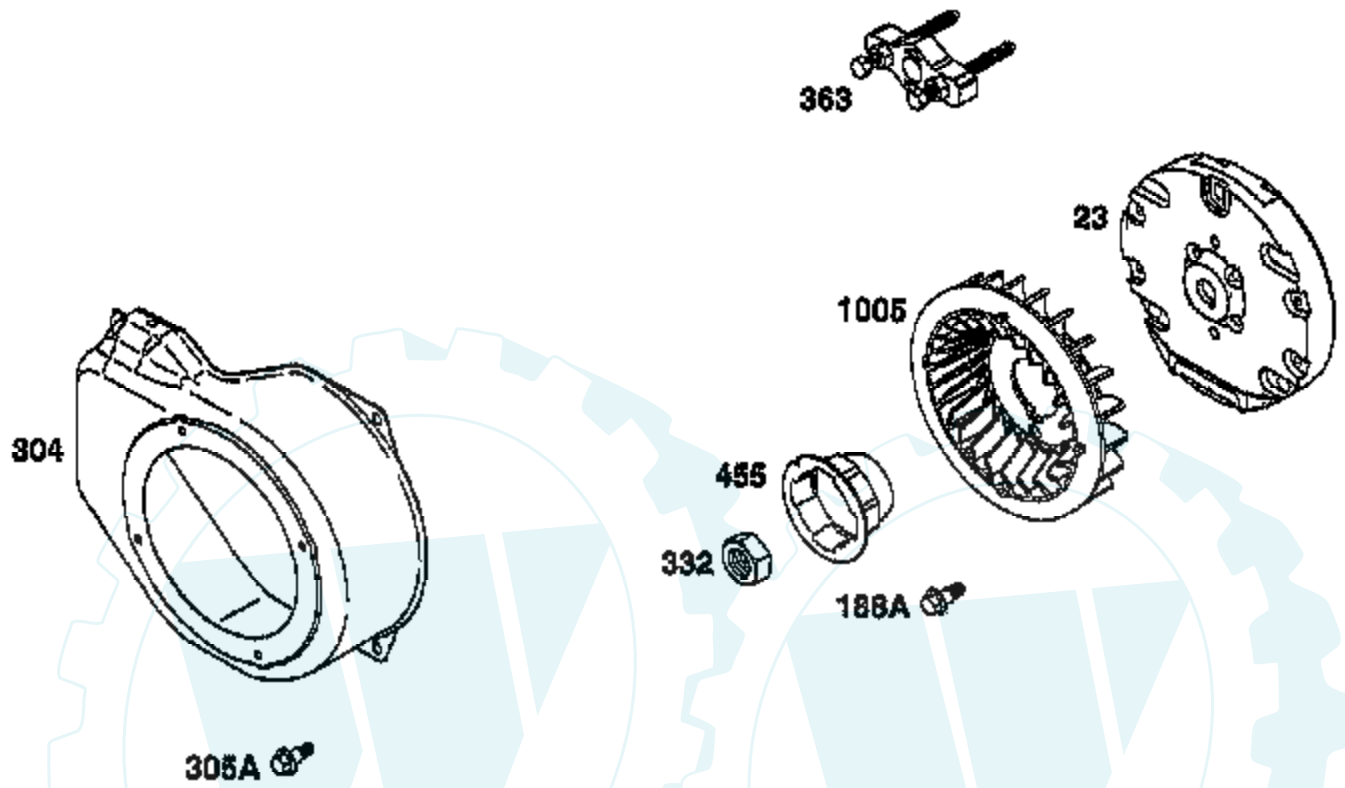

TILLER - - MODEL NUMBER AYP3468A99
ENGINE, BRIGGS & STRATTON - - MODEL NUMBER 121432, TYPE NO. 0124-E1

Ref #	Part Number	Qty	Description
1	690045		CYLINDER ASSY
2	399269		BUSHING ASSY
3	299819		SEAL, OIL
5	693643		HEAD
7	273489		GASKET
11	693647		TUBE
12	692549		GASKET
13	95049		SCREW
15	94916		PLUG, PIPE, HEX SOCKET
16	693403		CRANKSHAFT
17	498185		BEARING
18	693204		COVER
20	692550		SEAL
21	281658		PLUG-OIL FILLER
21A	693463		CAP
22	692551		SCREW
23	692987		FLYWHEEL
24	222698		KEY, FLYWHEEL
25	499627		PISTON ASSY
25	692788		PISTON ASSY
25	692789		PISTON ASSY
25	692790		PISTON ASSY
26	499631		RING SET
26	692785		RING SET
26	692786		RING SET
26	692787		RING SET
27	263190		LOCK, PISTON PIN
28	499423		PIN, PISTON, STANDARD SIZE
29	690124		ROD
30	225279		DIPPER
32	94699		SCREW
33	499642		VALVE
34	499641		VALVE
35	263149		SPRING
40	93312		RETAINER, VALVE SPRING
45	262679		TAPPET, VALVE
46	693404		CAMSHAFT
51	692555		GASKET
55	497442		HOUSING, REWIND STARTER
56	498144		PULLEY, REWIND STARTER
58	693389		ROPE
60	715257		GRIP
65	692608		SCREW
65A	94904		SCREW, SEMS
75	495659		WASHER, SET
95	94098		SCREW, THROTTLE
98	398185		SCREW IDLE ADJ
98A	493280		SCREW ASSY SPEED ADJ
104	231371		PIN, FLOAT HINGE
108	223471		VALVE CHOKE
109	693628		CHOKE
110	PARTSIMAGE		REFER TO PARTS IMAGE
111	262715		SPRING, CHOKE
117	690048		JET
121	690032		CARBURETOR KIT
122	690043		SPACER
124	692568		SCREW
125	693518		CARBURETOR