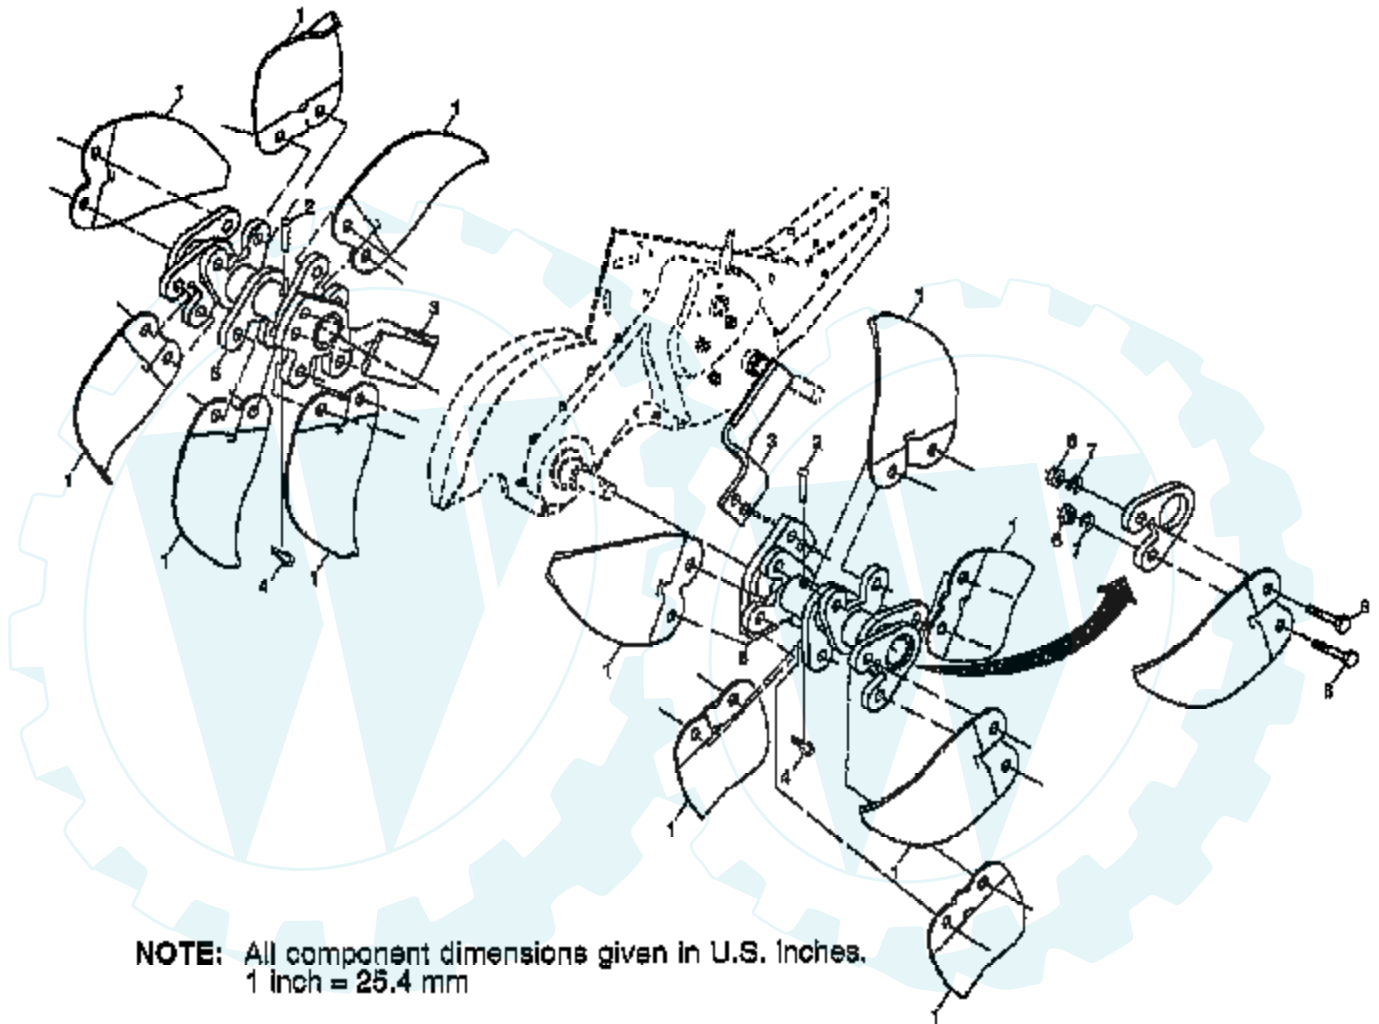

TILLER - - MODEL NUMBER AYP3468A99

TINE ASSEMBLY

NOTE: All component dimensions given in U.S. Inches.
1 inch = 25.4 mm

Ref #	Part Number	Qty	Description
1	163499		TINE.SPADE
2	132673		PIN.CLEVIS.SHEAR
3	163500		TINE.CLEANING
4	163552		RETAINER SPRING
5	163926		HUB ASM.DRT.19
6	73610600		SUB= 7810H
7	10040600		LOCKWASHER
8	74610616		BOLT