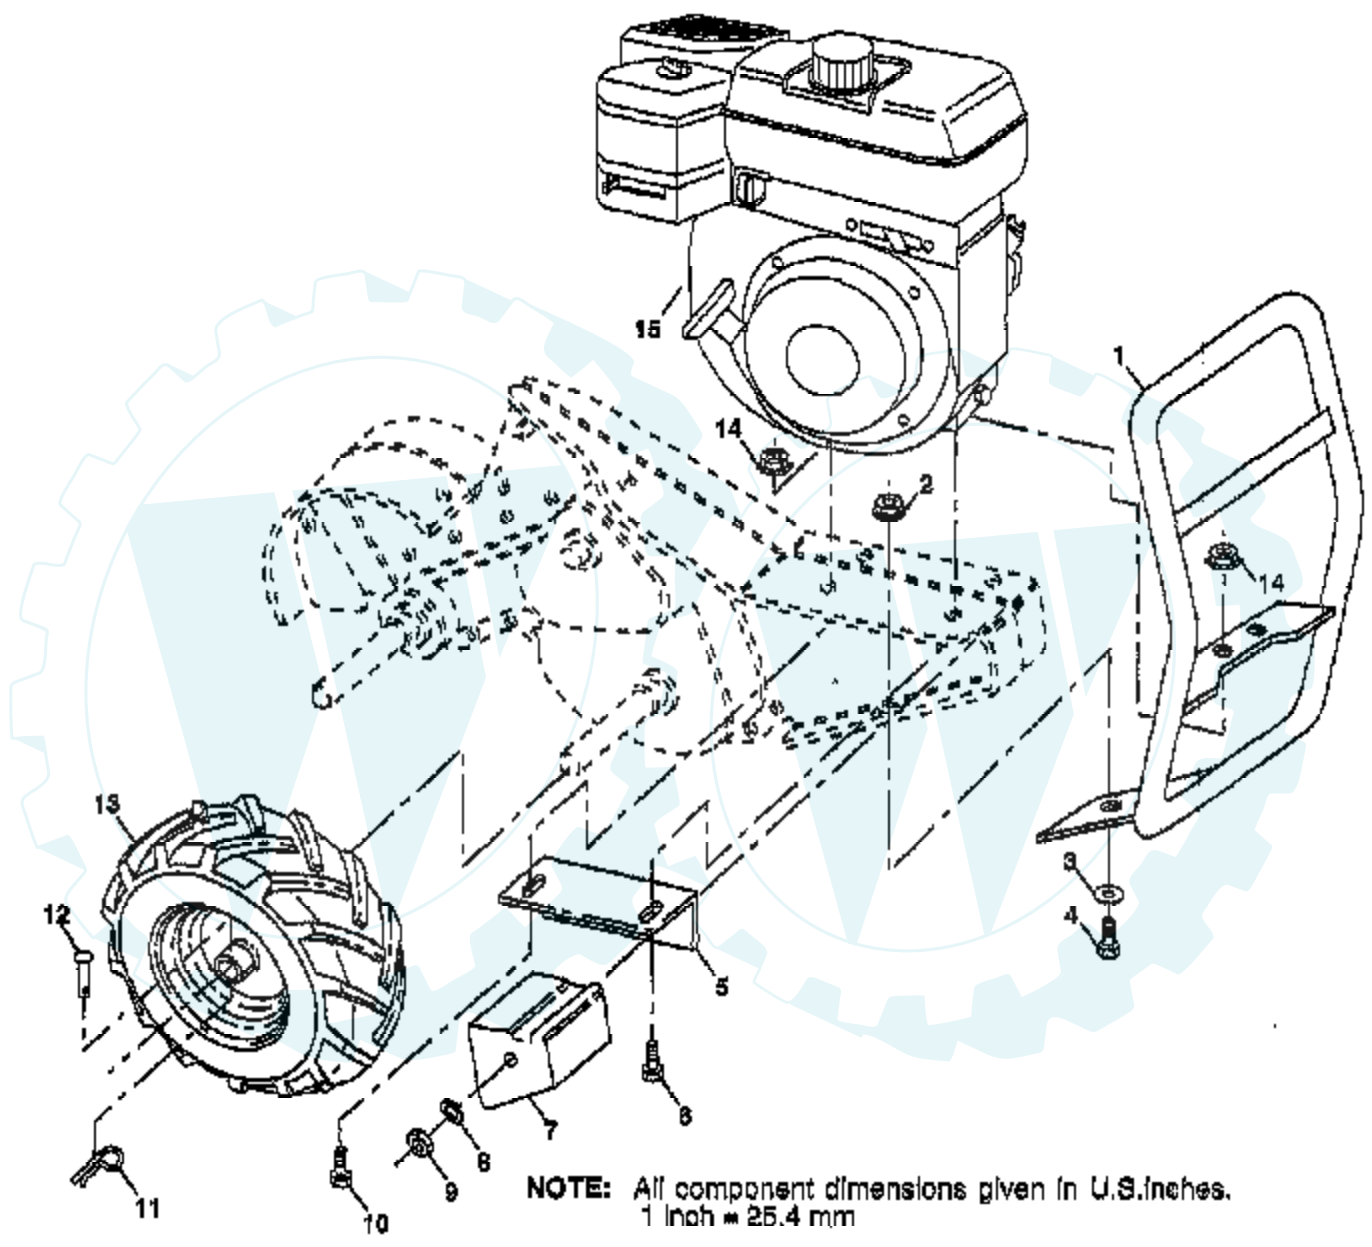

TILLER - - MODEL NUMBER AYP3468A99

MAINFRAME, RIGHT SIDE

NOTE: All component dimensions given in U.S.inches.
1 inch = 25.4 mm

Ref #	Part Number	Qty	Description
1	163532		BUMPER
2	73970500		LOCKNUT TI
3	19111116		WASHER
4	74760512		BOLT
5	102332X		BRACKET RH CRT
6	74760532		BOLT
7	102173X		COUNTERWEIGHT CRT
8	10040600		LOCKWASHER
9	73220600		NUT.HEX.3/8-16UNC
10	74760524		BOLT.HEX.5/16-1.5
11	4497H		RETAINER M
12	126875X		RIVET.DRILL.1.75
13	102190		TIRE
13	150750		SUB= 150750X427
13	795R		SUB= 65139
14	73510500		NUT
15	PARTSIMAGE		REFER TO PARTS IMAGE
15	SUPPLIER		CHECK WITH SUPPLIER