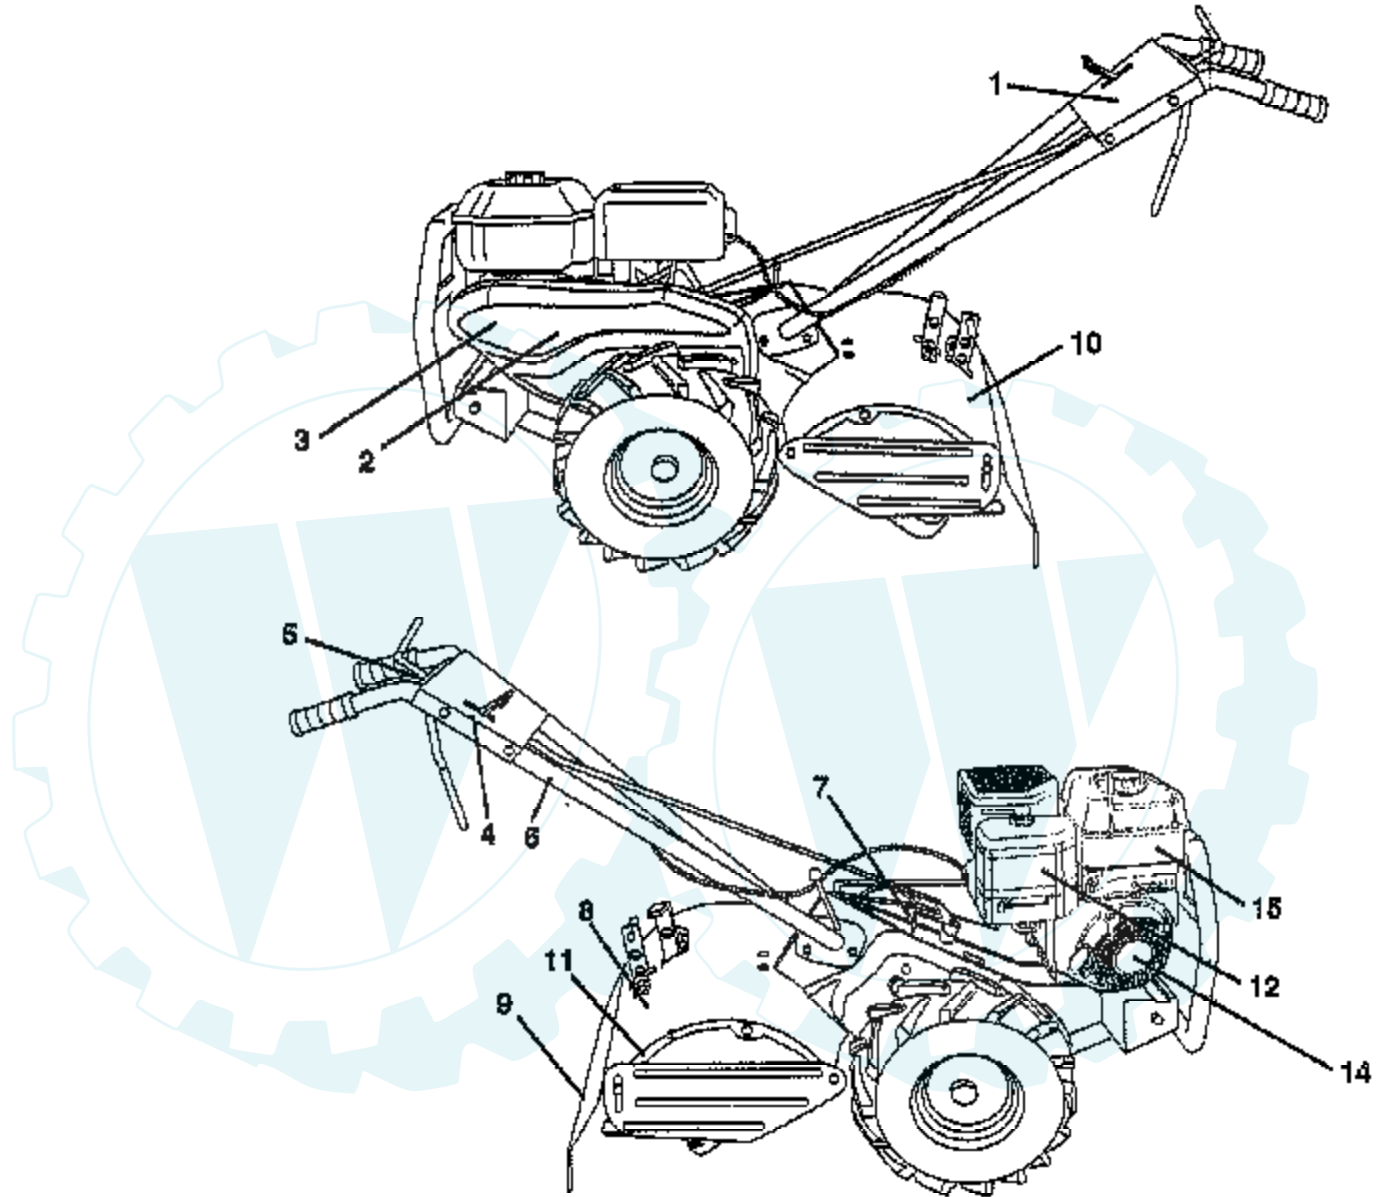

TILLER - - MODEL NUMBER AYP3468A99

DECALS

Ref #	Part Number	Qty	Description
1	166642		DECAL
2	129212		NLA
3	166641		DECAL
4	156199		DECAL REVERSE
5	110655X		NLA
6	120431X		DECAL TI
7	166202		DECAL
8	127521		NLA
9	120075X		DECAL TI
10	165836		DECAL.DRAG.STAKE.LH.TIL
11	162215		DECAL.TINE.SHIELD
12	166856		DECAL, CHOKE
13	165837		DECAL.DEPTH.STAKE.RH.TIL
14	166854		"DECAL,ENGINEOHP REF"
15	166870		DECAL
	168878		OWNER'S MANUAL