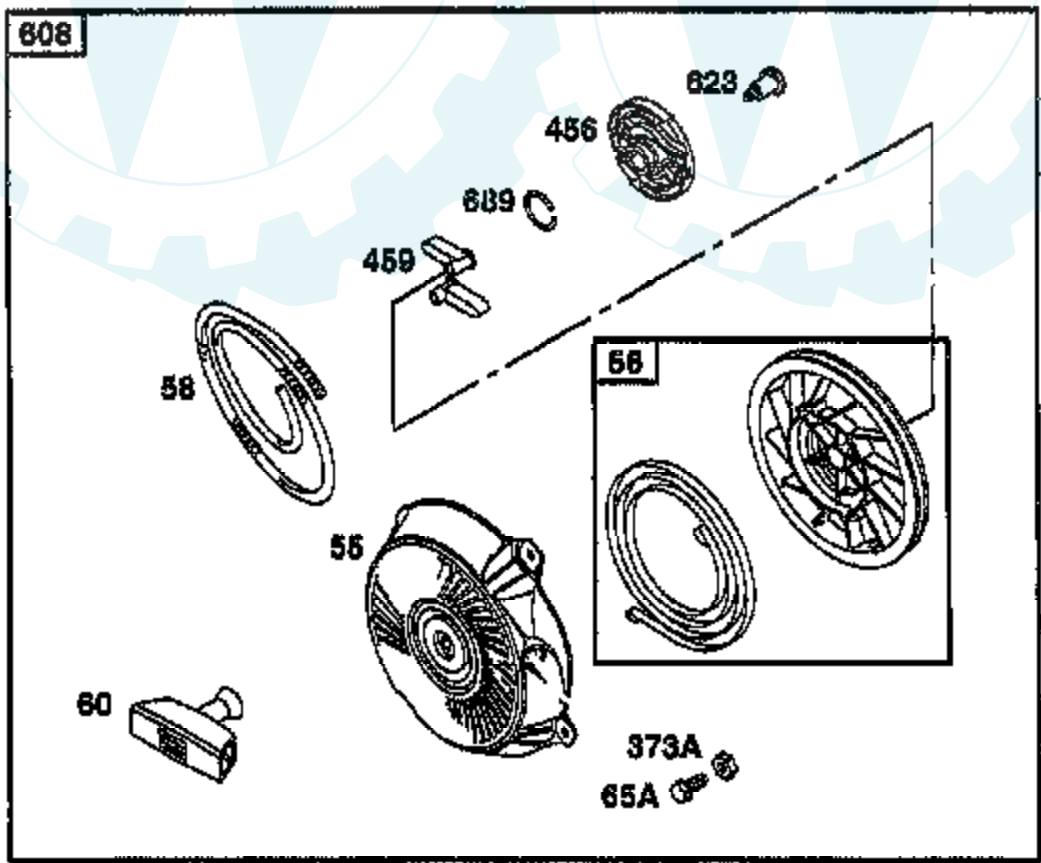

TILLER - - MODEL NUMBER AYP3468A99
ENGINE, BRIGGS & STRATTON - - MODEL NUMBER 121432, TYPE NO. 0124-E1

Ref #	Part Number	Qty	Description
1	690045		CYLINDER ASSY
2	399269		BUSHING ASSY
3	299819		SEAL, OIL
5	693643		HEAD
7	273489		GASKET
11	693647		TUBE
12	692549		GASKET
13	95049		SCREW
15	94916		PLUG, PIPE, HEX SOCKET
16	693403		CRANKSHAFT
17	498185		BEARING
18	693204		COVER
20	692550		SEAL
21	281658		PLUG-OIL FILLER
21A	693463		CAP
22	692551		SCREW
23	692987		FLYWHEEL
24	222698		KEY, FLYWHEEL
25	499627		PISTON ASSY
25	692788		PISTON ASSY
25	692789		PISTON ASSY
25	692790		PISTON ASSY
26	499631		RING SET
26	692785		RING SET
26	692786		RING SET
26	692787		RING SET
27	263190		LOCK, PISTON PIN
28	499423		PIN, PISTON, STANDARD SIZE
29	690124		ROD
30	225279		DIPPER
32	94699		SCREW
33	499642		VALVE
34	499641		VALVE
35	263149		SPRING
40	93312		RETAINER, VALVE SPRING
45	262679		TAPPET, VALVE
46	693404		CAMSHAFT
51	692555		GASKET
55	497442		HOUSING, REWIND STARTER
56	498144		PULLEY, REWIND STARTER
58	693389		ROPE
60	715257		GRIP
65	692608		SCREW
65A	94904		SCREW, SEMS
75	495659		WASHER, SET
95	94098		SCREW, THROTTLE
98	398185		SCREW IDLE ADJ
98A	493280		SCREW ASSY SPEED ADJ
104	231371		PIN, FLOAT HINGE
108	223471		VALVE CHOKE
109	693628		CHOKE
110	PARTSIMAGE		REFER TO PARTS IMAGE
111	262715		SPRING, CHOKE
117	690048		JET
121	690032		CARBURETOR KIT
122	690043		SPACER
124	692568		SCREW
125	693518		CARBURETOR