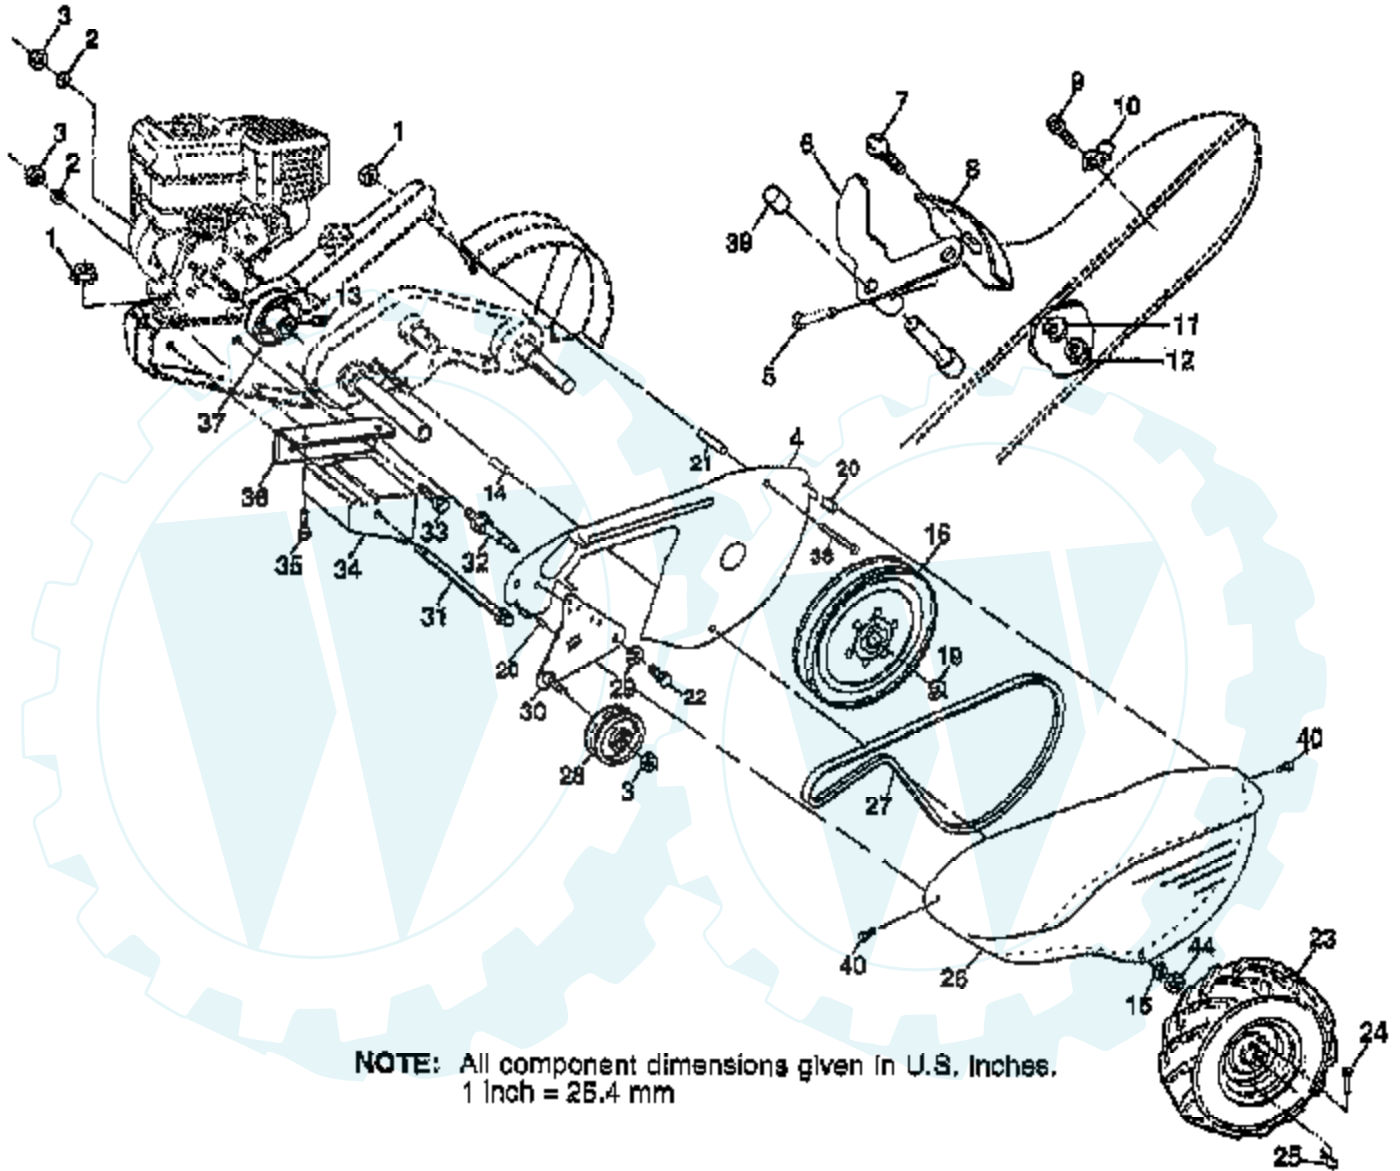

TILLER - - MODEL NUMBER AYP3468A99

MAINFRAME, LEFT SIDE

Ref #	Part Number	Qty	Description
1	73510500		NUT
2	10040600		LOCKWASHER
3	73220600		NUT.HEX.3/8-16UNC
4	165710		SHIELD.INNER.BELT
5	164329		PIN.SPIROL.FLARED
6	162756X505		"LEVER,SHIFT"
7	72110404		BOLT
8	161530		PLATE
9	86777		SUB= 750097
10	9484R		CONDIUT CLIP T
11	10040400		LOCKWASHER
12	73220400		SUB= 50675
13	23230506		SET SCREW
14	156117		SPACER-SPLIT
15	19111116		WASHER
16	145102		SHEAVE.TRANS.
19	12000028		SUB= 2267J
20	165504		NUT J CLIP #8
21	110652X		SPACER CRT
22	74770508		BOLT.FIN.HX.5/16-24X1/2
23	102190X		TIRE.CHV.13X5.0-6
23	150750		SUB= 150750X427
23	795R		SUB= 65139
24	126875X		RIVET.DRILL.1.75
25	4497H		RETAINER M
26	165501X603		GUARD
27	132801		BELT-V
28	104679X		PULLEY-IDLER TI
29	12000032		KLIP RING
30	159229		BRACKET ASM IDLER
31	102384X		BOLT CRT
32	102141X		SHIFT ARM CRT
33	74760616		BOLT
34	102383X		COUNTERWEIGHT CRT
35	74760532		BOLT
36	102331X		BRACKET LH CRT
37	130812		ENGINE PULLEY
38	74760544		SUB= 74780544
39	140062		CAP PLUNGER BLACK
40	165503		SCREW HX WSH.HD#8-18X1/2
44	73800500		NUT