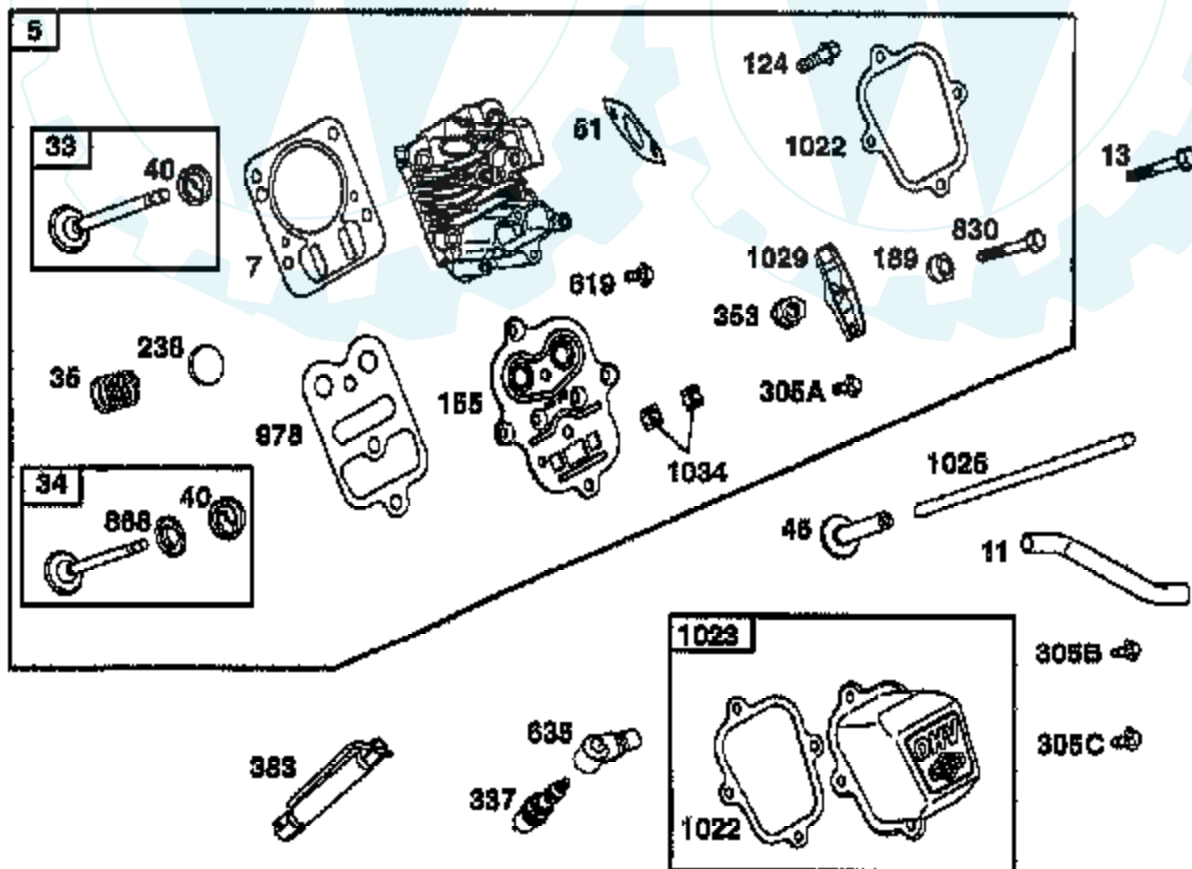

1019 LABEL KIT

1058 OWNER'S MANUAL

★ REQUIRES SPECIAL TOOLS
TO INSTALL. SEE REPAIR
INSTRUCTION MANUAL.