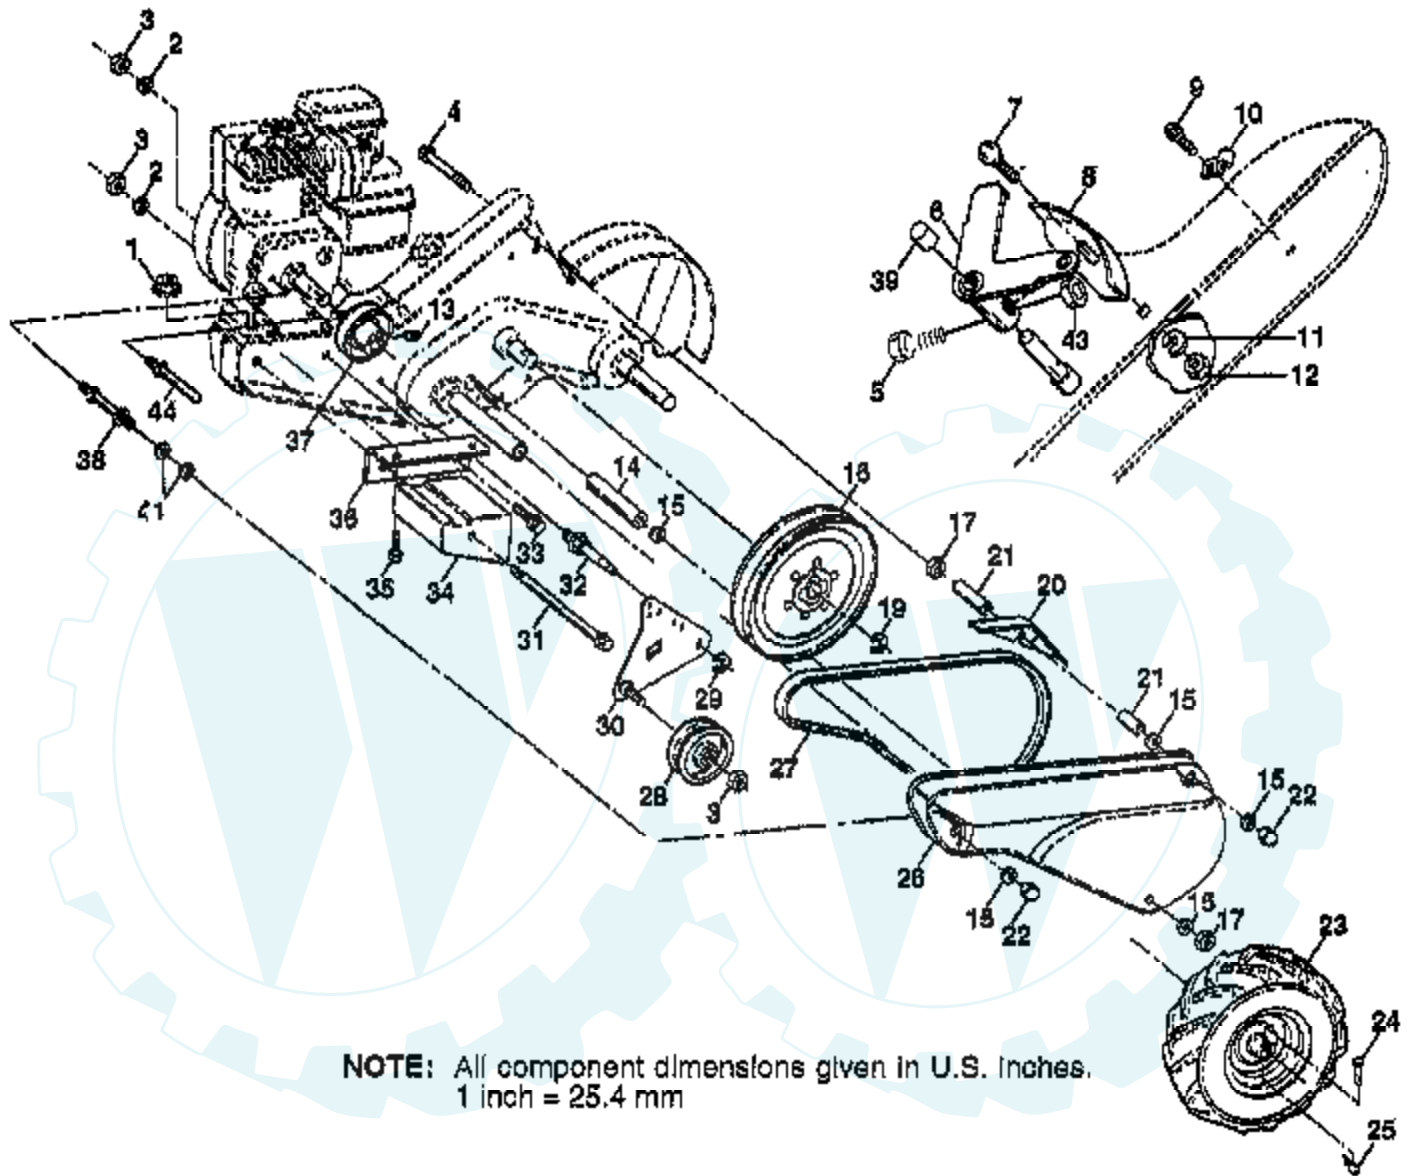

TILLER - - MODEL NUMBER 3455B89

MAINFRAME, LEFT SIDE

Ref #	Part Number	Qty	Description
1	73510500		NUT
2	10040600		LOCKWASHER
3	73220600		NUT.HEX.3/8-16UNC
4	74930568		BOLT TI
5	154734		"SCREW-LEVER,SHI"
6	110111X		LEVER ASM CRT
7	72110404		BOLT
8	8700J		PANEL TI
9	86777		SUB= 750097
10	9484R		CONDIUT CLIP T
11	10040400		LOCKWASHER
12	73220400		SUB= 50675
13	23230506		SET SCREW
14	120938X		SPACER
15	19111116		WASHER
16	145102		SHEAVE.TRANS.
17	73220500		NUT.HEX.5/16-18
19	12000028		SUB= 2267J
20	110653X		GUARD CRT
21	145216		SPACER.SPLIT
22	104214X		NUT TI
23	5015J		TIRE TI
23	128952		RIM
23	795R		SUB= 65139
24	126875X		RIVET.DRILL.1.75
25	4497H		RETAINER M
26	131159X505		"GUARD, BELT"
27	132801		BELT-V
28	104679X		PULLEY-IDLER TI
29	12000032		KLIP RING
30	159229		BRACKET ASM IDLER
31	102384X		BOLT CRT
32	102141X		SHIFT ARM CRT
33	74760616		BOLT
34	102383X		COUNTERWEIGHT CRT
35	74760524		BOLT.HEX.5/16-1.5
36	102331X		BRACKET LH CRT
37	130812		ENGINE PULLEY
38	145822		STUD.GUARD.BELT
39	140062		CAP PLUNGER BLACK
41	19111610		WASHER
42	151004		SPACER
43	69180		LOCKNUT
44	164173		KEEPER.BELT.ENGINE