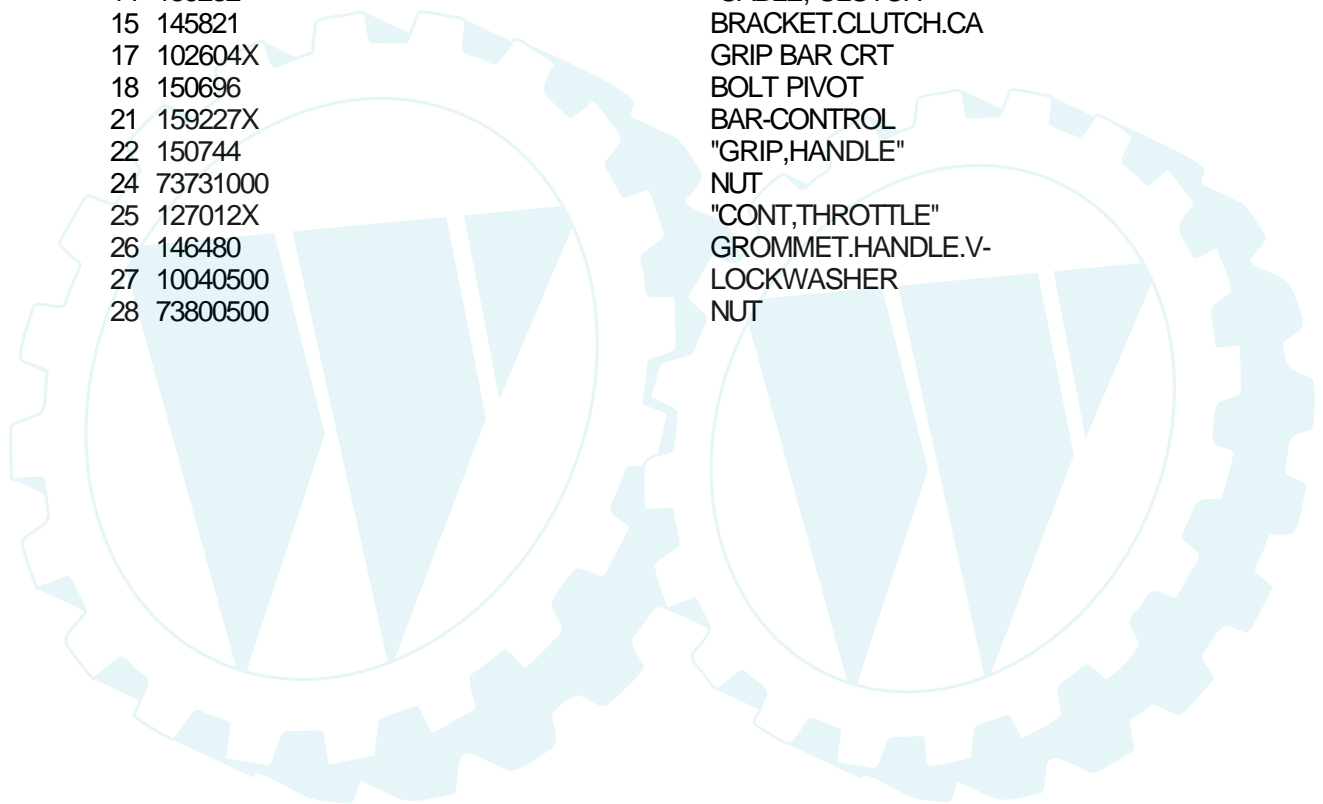

Ref #	Part Number	Qty	Description
1	8389J		GRIP TI
2	121248X		BUSHING
3	71191008		SCREW.PNHD.10-24
4	126949X505		HANDLE BRACKET
5	72110514		BOLT CARRIAGE CRT
6	108281X		ROD SHIFT CRT
7	72110608		BOLT D
8			CHECK WITH SUPPLIER
9	109229X		LOCK CRT
10	73930600		LOCKNUT
11	19131611		WASHER CRT
12	109228X		LEVER LOCK CRT
13	150217		HANDLE
14	159232		"CABLE, CLUTCH"
15	145821		BRACKET.CLUTCH.CA
17	102604X		GRIP BAR CRT
18	150696		BOLT PIVOT
21	159227X		BAR-CONTROL
22	150744		"GRIP,HANDLE"
24	73731000		NUT
25	127012X		"CONT,THROTTLE"
26	146480		GROMMET.HANDLE.V-
27	10040500		LOCKWASHER
28	73800500		NUT