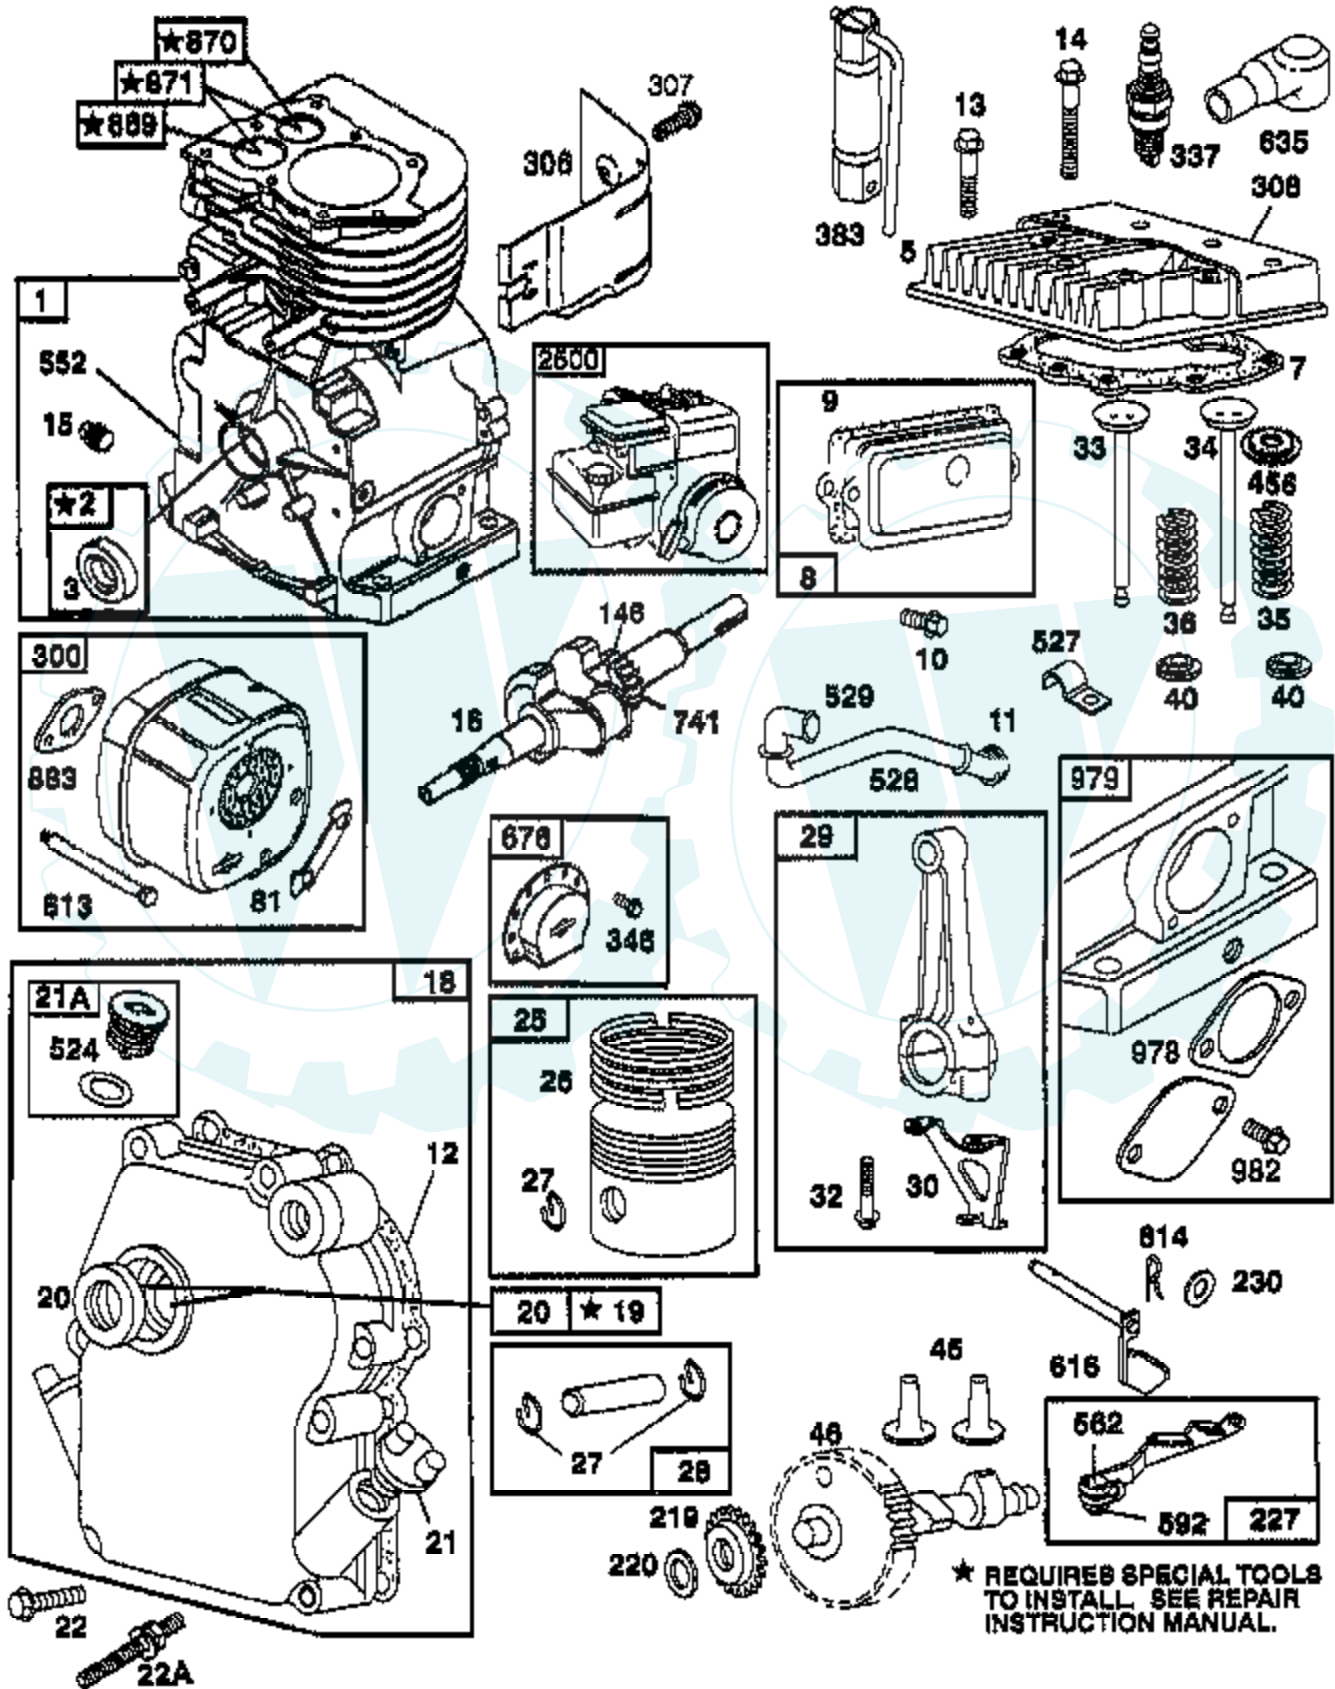

TILLER - - MODEL NUMBER 3455B89
ENGINE, BRIGGS & STRATTON - - MODEL NUMBER 134202, TYPE NO. 1119-E1

Ref #	Part Number	Qty	Description
1	495133		CYLINDER ASSEMBLY
2	399268		BUSHING, CYLINDER
3	299819		SEAL, OIL
4	214040		HEAD, CYLINDER
7	272157		GASKET, CYLINDER HEAD
8	495774		BREATHER ASSEMBLY
9	27549		GASKET, VALVE COVER
10	94621		SCREW, STEMS
11	66578		GROMMET, BREATHER TUBE
12	270080		GASKET CRANKCASE STANDARD .015"
12	270125		GASKET, CRANKCASE .005" THICK
12	270126		GASKET, CRANKCASE .009" THICK
13	94221		SCREW, CYLINDER HEAD 2-3/32"
14	94679		SCREW, CYLINDER HEAD 2-15/32"
15	94916		PLUG, PIPE, HEX SOCKET
16	492088		CRANKSHAFT
18	494044		COVER ASSEMBLY, CRANKCASE
19	495660		BUSHING, CRANKCASE COVER
20	294606		SEAL, OIL
21	281658		PLUG-OIL FILLER
21A	399195		SEAL ASSEMBLY, CYLINDER PLUG
22	94682		SCREW
22A	94917		STUD, CRANKCASE COVER
23	399673		FLYWHEEL, MAGNETO
24	222698		KEY, FLYWHEEL
25	399819		PISTON ASSEMBLY
25	393820		PISTON ASSEMBLY-.010 OVERSIZE
25	393821		PISTON ASSEMBLY-.020 OVERSIZE
25	393822		PISTON ASSEMBLY-.030 OVERSIZE
26	393067		RING SET, PISTON
26	399014		RING SET-PISTON-.010 OVERSIZE
26	399015		RING SET-PISTON.020 OVERSIZE
26	399016		RING SET-PISTON-.030 OVERSIZE
27	26026		LOCK, PISTON PIN
28	298909		PIN ASSY, PISTON, STD
28	298908		PIN ASSEMBLY, PISTON .005" OVERSIZE
29	299430		ROD ASSEMBLY, CONNECTING
29	390459		ROD ASSEMBLY, CONNECTING
30	225183		DIPPER-CONNECTING ROD
32	94699		SCREW
33	211119		VALVE, EXHAUST
34	261044		VALVE, INTAKE
35	260552		SPRING, INTAKE VALVE
36	26478		SPRING, EXHAUST VALVE
37	222443		GUARD, FLYWHEEL
40	93312		RETAINER, VALVE SPRING
45	260642		TAPPET, VALVE
46	214726		GEAR-CAM
51	273113		GASKET, CARBURETOR MOUNTING
55	497442		HOUSING, REWIND STARTER
56	498144		PULLEY, REWIND STARTER
58	280399		ROPE, REWIND STARTER (CUT TO 88-5/8)
59	396892		INSERT, HANDLE
60	393152		HANDLE, REWIND STARTER
65	94686		SCREW, HOUSING MOUNTING
73	225176		SCREEN, ROTATING
81	222263		LOCK, SCREW
90	498298		CARBURETOR ASSEMBLY