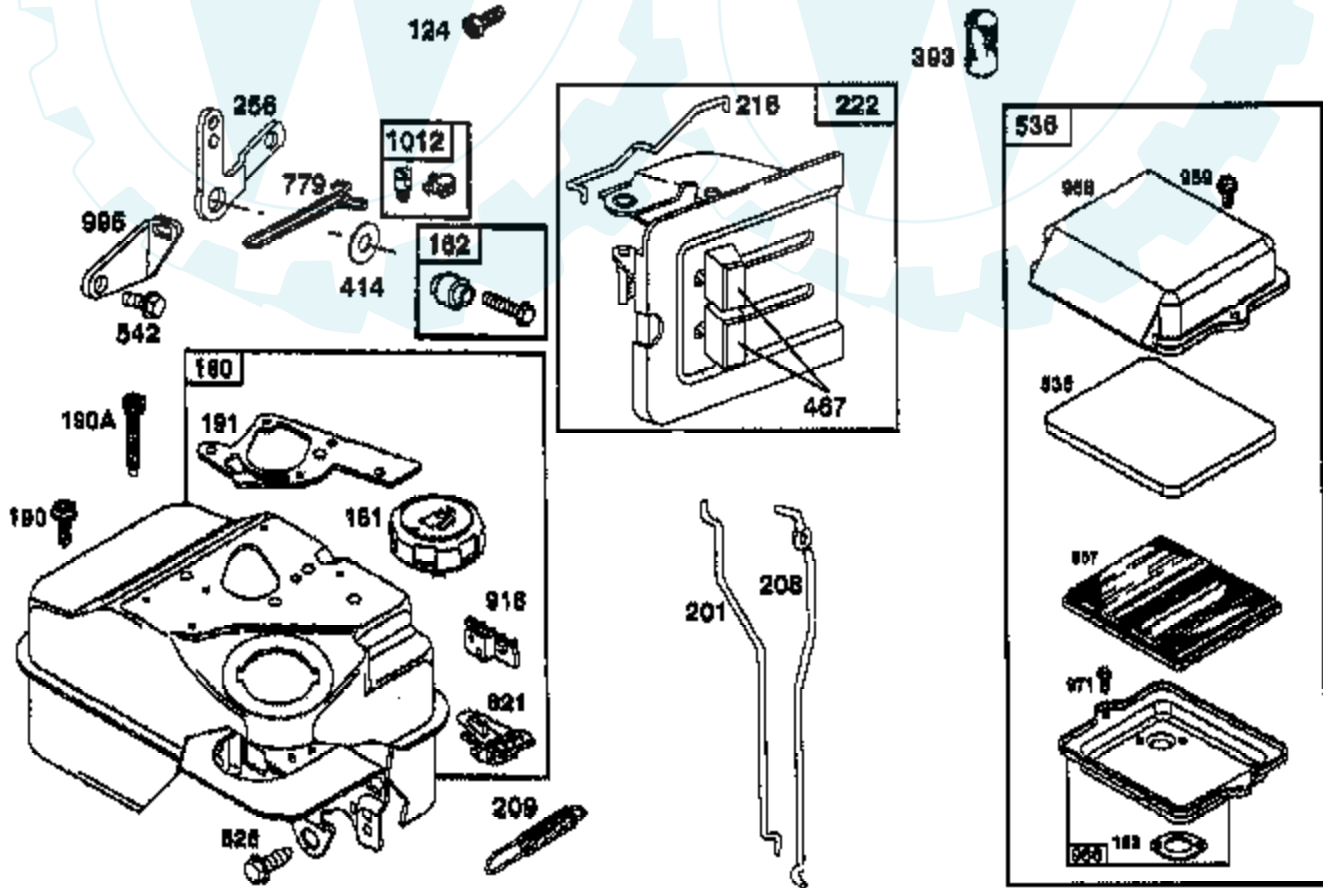

TILLER - - MODEL NUMBER 3455B89
ENGINE, BRIGGS & STRATTON - - MODEL NUMBER 134202, TYPE NO. 1119-E1

Ref #	Part Number	Qty	Description
1	495133		CYLINDER ASSEMBLY
2	399268		BUSHING, CYLINDER
3	299819		SEAL, OIL
4	214040		HEAD, CYLINDER
7	272157		GASKET, CYLINDER HEAD
8	495774		BREATHER ASSEMBLY
9	27549		GASKET, VALVE COVER
10	94621		SCREW, STEMS
11	66578		GROMMET, BREATHER TUBE
12	270080		GASKET CRANKCASE STANDARD .015"
12	270125		GASKET, CRANKCASE .005" THICK
12	270126		GASKET, CRANKCASE .009" THICK
13	94221		SCREW, CYLINDER HEAD 2-3/32"
14	94679		SCREW, CYLINDER HEAD 2-15/32"
15	94916		PLUG, PIPE, HEX SOCKET
16	492088		CRANKSHAFT
18	494044		COVER ASSEMBLY, CRANKCASE
19	495660		BUSHING, CRANKCASE COVER
20	294606		SEAL, OIL
21	281658		PLUG-OIL FILLER
21A	399195		SEAL ASSEMBLY, CYLINDER PLUG
22	94682		SCREW
22A	94917		STUD, CRANKCASE COVER
23	399673		FLYWHEEL, MAGNETO
24	222698		KEY, FLYWHEEL
25	399819		PISTON ASSEMBLY
25	393820		PISTON ASSEMBLY-.010 OVERSIZE
25	393821		PISTON ASSEMBLY-.020 OVERSIZE
25	393822		PISTON ASSEMBLY-.030 OVERSIZE
26	393067		RING SET, PISTON
26	399014		RING SET-PISTON-.010 OVERSIZE
26	399015		RING SET-PISTON.020 OVERSIZE
26	399016		RING SET-PISTON-.030 OVERSIZE
27	26026		LOCK, PISTON PIN
28	298909		PIN ASSY, PISTON, STD
28	298908		PIN ASSEMBLY, PISTON .005" OVERSIZE
29	299430		ROD ASSEMBLY, CONNECTING
29	390459		ROD ASSEMBLY, CONNECTING
30	225183		DIPPER-CONNECTING ROD
32	94699		SCREW
33	211119		VALVE, EXHAUST
34	261044		VALVE, INTAKE
35	260552		SPRING, INTAKE VALVE
36	26478		SPRING, EXHAUST VALVE
37	222443		GUARD, FLYWHEEL
40	93312		RETAINER, VALVE SPRING
45	260642		TAPPET, VALVE
46	214726		GEAR-CAM
51	273113		GASKET, CARBURETOR MOUNTING
55	497442		HOUSING, REWIND STARTER
56	498144		PULLEY, REWIND STARTER
58	280399		ROPE, REWIND STARTER (CUT TO 88-5/8)
59	396892		INSERT, HANDLE
60	393152		HANDLE, REWIND STARTER
65	94686		SCREW, HOUSING MOUNTING
73	225176		SCREEN, ROTATING
81	222263		LOCK, SCREW
90	498298		CARBURETOR ASSEMBLY