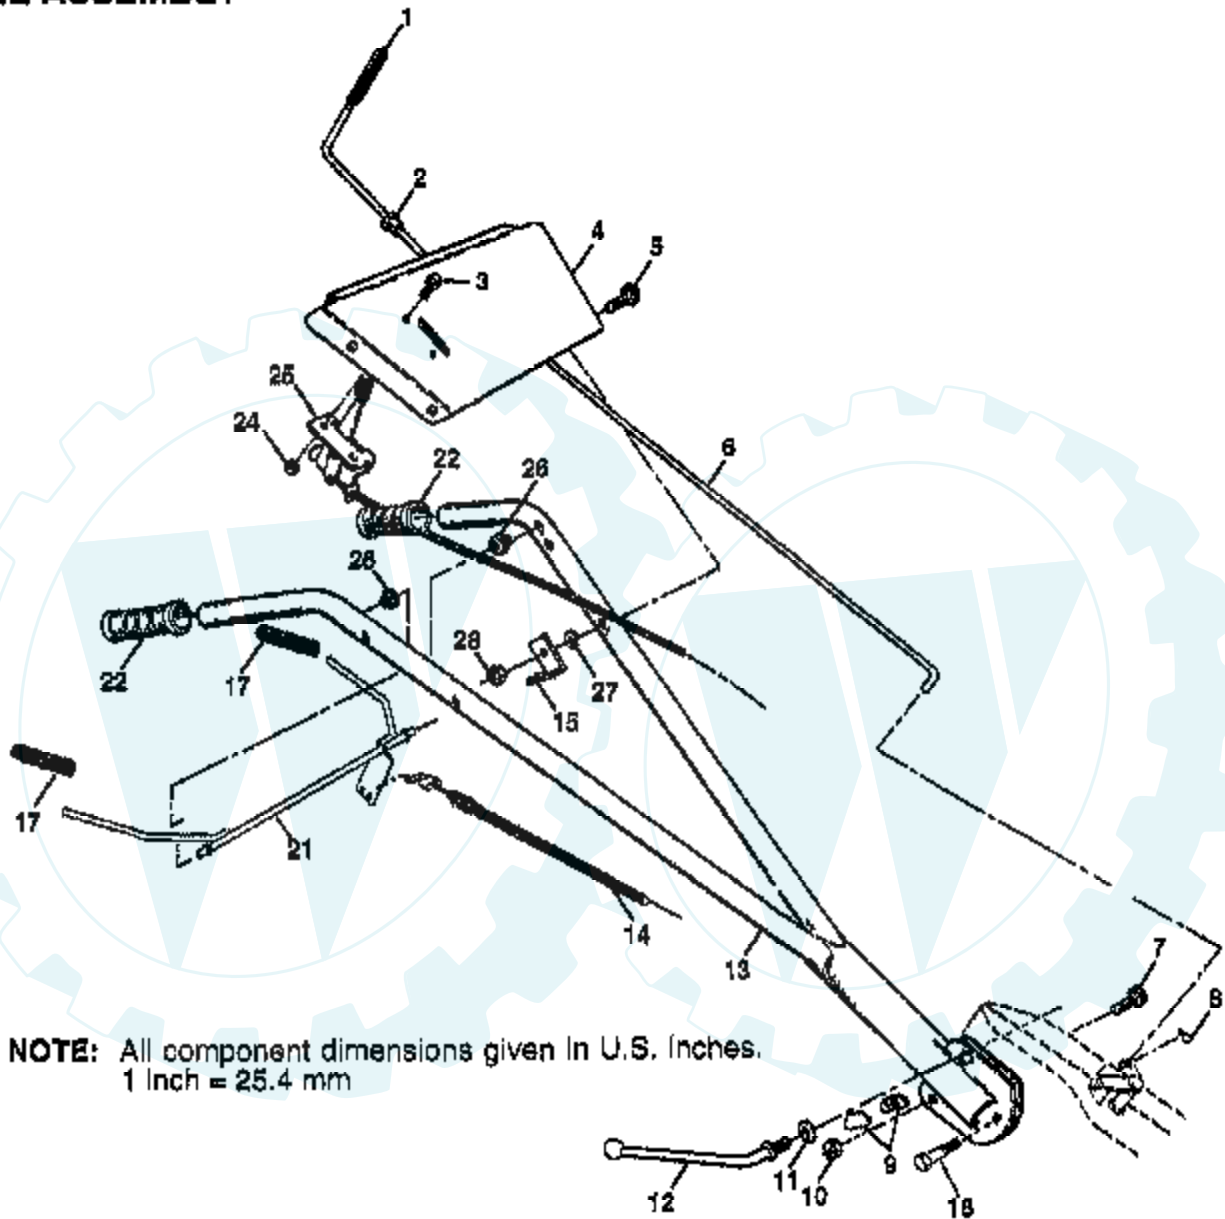

TILLER - - MODEL NUMBER 3455B89

HANDLE ASSEMBLY

NOTE: All component dimensions given in U.S. inches.
1 inch = 25.4 mm

Ref #	Part Number	Qty	Description
1	8389J		GRIP TI
2	121248X		BUSHING
3	71191008		SCREW.PNHD.10-24
4	126949X505		HANDLE BRACKET
5	72110514		BOLT CARRIAGE CRT
6	108281X		ROD SHIFT CRT
7	72110608		BOLT D
8			CHECK WITH SUPPLIER
9	109229X		LOCK CRT
10	73930600		LOCKNUT
11	19131611		WASHER CRT
12	109228X		LEVER LOCK CRT
13	150217		HANDLE
14	159232		"CABLE, CLUTCH"
15	145821		BRACKET.CLUTCH.CA
17	102604X		GRIP BAR CRT
18	150696		BOLT PIVOT
21	159227X		BAR-CONTROL
22	150744		"GRIP,HANDLE"
24	73731000		NUT
25	127012X		"CONT,THROTTLE"
26	146480		GROMMET.HANDLE.V-
27	10040500		LOCKWASHER
28	73800500		NUT