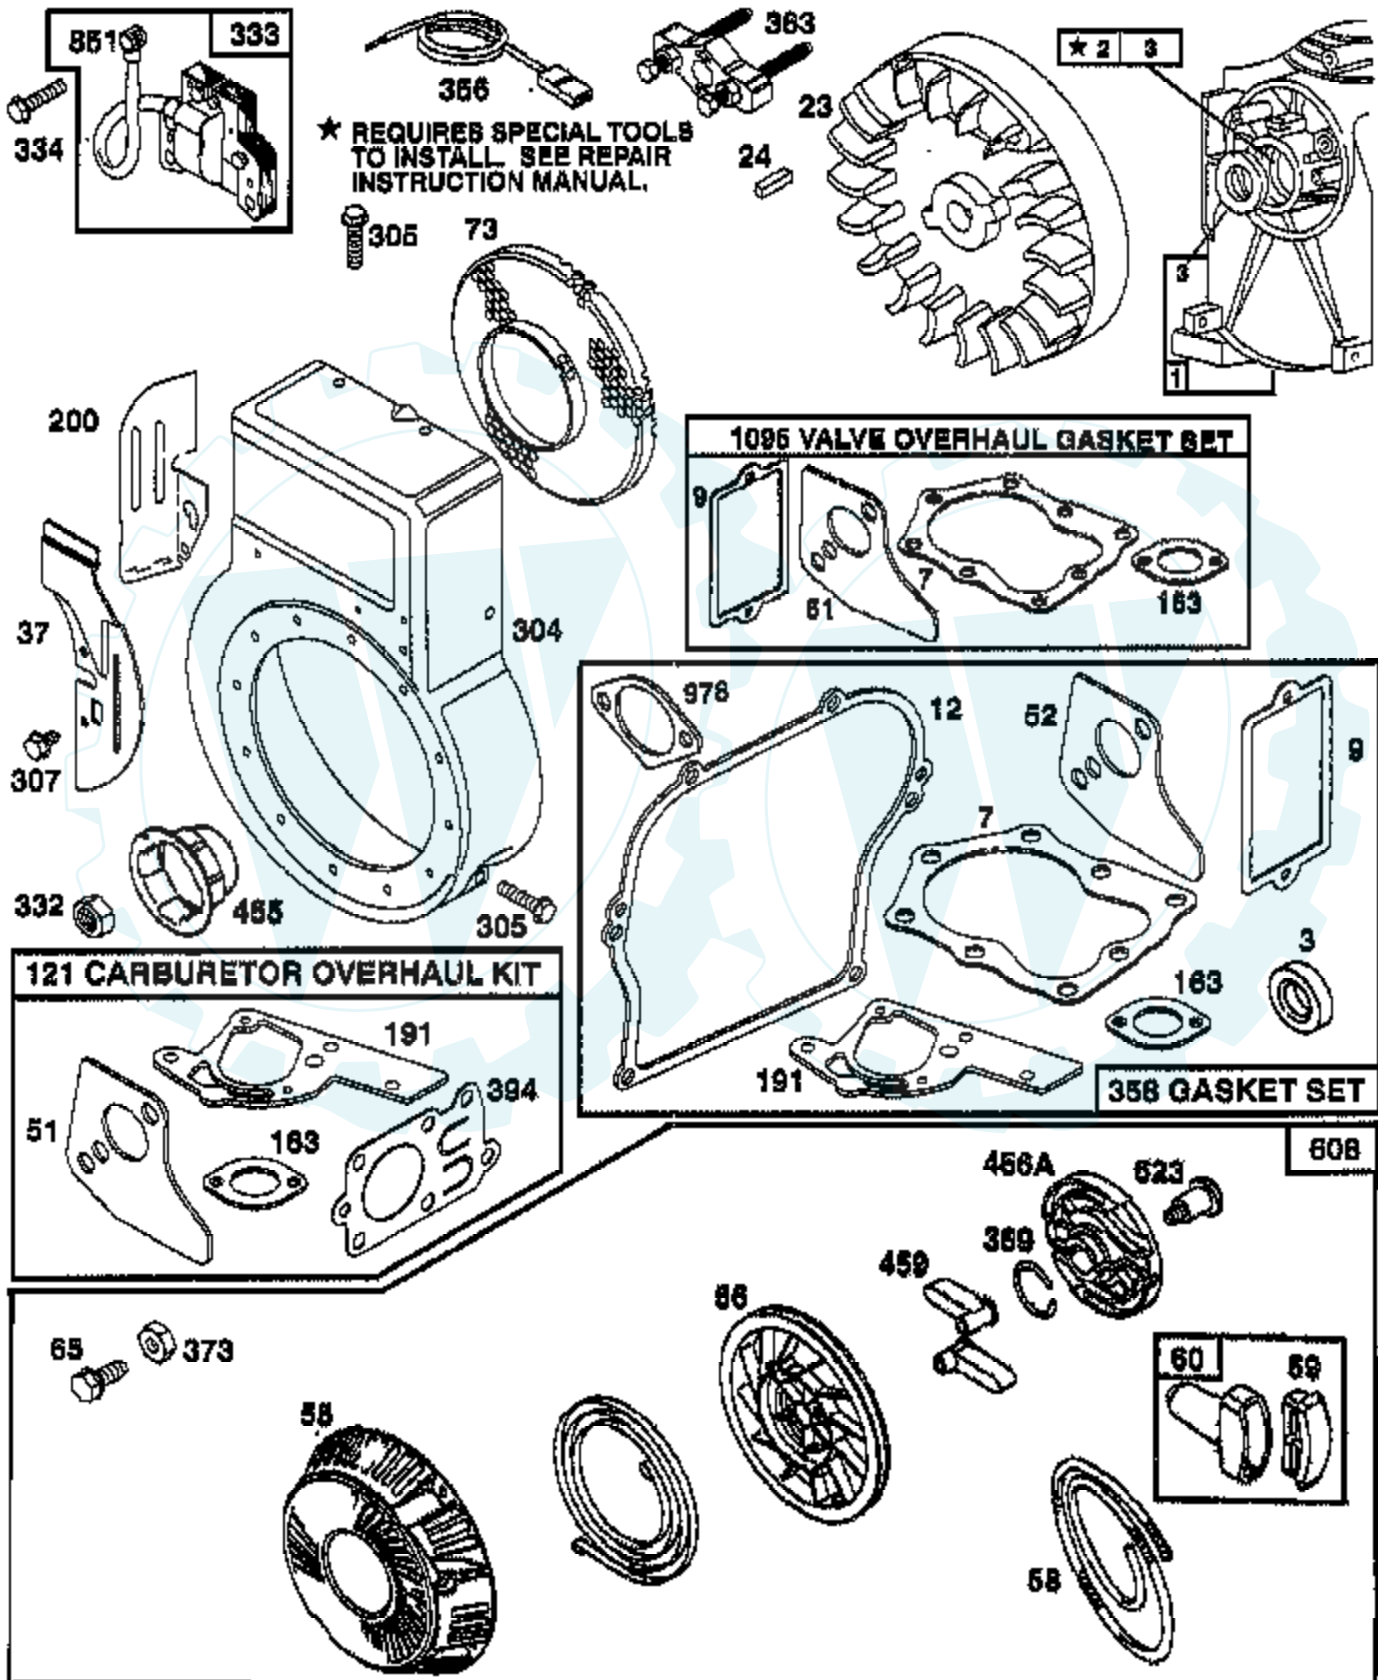

TILLER - - MODEL NUMBER 3455B89 ENGINE, BRIGGS & STRATTON - - MODEL NUMBER 134202, TYPE NO. 1119-E1

Ref #	Part Number	Qty	Description
1	495133		CYLINDER ASSEMBLY
2	399268		BUSHING, CYLINDER
3	299819		SEAL, OIL
4	214040		HEAD, CYLINDER
7	272157		GASKET, CYLINDER HEAD
8	495774		BREATHER ASSEMBLY
9	27549		GASKET, VALVE COVER
10	94621		SCREW, STEMS
11	66578		GROMMET, BREATHER TUBE
12	270080		GASKET CRANKCASE STANDARD .015"
12	270125		GASKET, CRANKCASE .005" THICK
12	270126		GASKET, CRANKCASE .009" THICK
13	94221		SCREW, CYLINDER HEAD 2-3/32"
14	94679		SCREW, CYLINDER HEAD 2-15/32"
15	94916		PLUG, PIPE, HEX SOCKET
16	492088		CRANKSHAFT
18	494044		COVER ASSEMBLY, CRANKCASE
19	495660		BUSHING, CRANKCASE COVER
20	294606		SEAL, OIL
21	281658		PLUG-OIL FILLER
21A	399195		SEAL ASSEMBLY, CYLINDER PLUG
22	94682		SCREW
22A	94917		STUD, CRANKCASE COVER
23	399673		FLYWHEEL, MAGNETO
24	222698		KEY, FLYWHEEL
25	399819		PISTON ASSEMBLY
25	393820		PISTON ASSEMBLY-.010 OVERSIZE
25	393821		PISTON ASSEMBLY-.020 OVERSIZE
25	393822		PISTON ASSEMBLY-.030 OVERSIZE
26	393067		RING SET, PISTON
26	399014		RING SET-PISTON-.010 OVERSIZE
26	399015		RING SET-PISTON.020 OVERSIZE
26	399016		RING SET-PISTON-.030 OVERSIZE
27	26026		LOCK, PISTON PIN
28	298909		PIN ASSY, PISTON, STD
28	298908		PIN ASSEMBLY, PISTON .005" OVERSIZE
29	299430		ROD ASSEMBLY, CONNECTING
29	390459		ROD ASSEMBLY, CONNECTING
30	225183		DIPPER-CONNECTING ROD
32	94699		SCREW
33	211119		VALVE, EXHAUST
34	261044		VALVE, INTAKE
35	260552		SPRING, INTAKE VALVE
36	26478		SPRING, EXHAUST VALVE
37	222443		GUARD, FLYWHEEL
40	93312		RETAINER, VALVE SPRING
45	260642		TAPPET, VALVE
46	214726		GEAR-CAM
51	273113		GASKET, CARBURETOR MOUNTING
55	497442		HOUSING, REWIND STARTER
56	498144		PULLEY, REWIND STARTER
58	280399		ROPE, REWIND STARTER (CUT TO 88-5/8)
59	396892		INSERT, HANDLE
60	393152		HANDLE, REWIND STARTER
65	94686		SCREW, HOUSING MOUNTING
73	225176		SCREEN, ROTATING
81	222263		LOCK, SCREW
90	498298		CARBURETOR ASSEMBLY