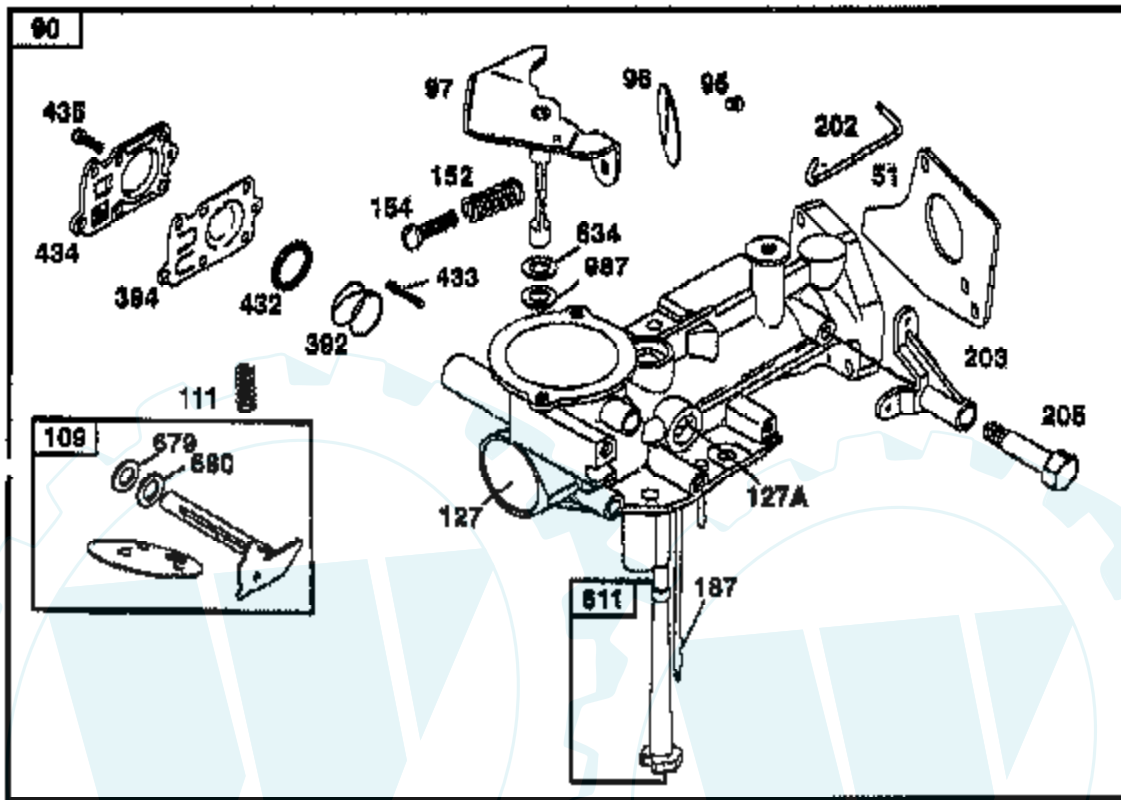

TILLER - - MODEL NUMBER 3455B89
ENGINE, BRIGGS & STRATTON - - MODEL NUMBER 134202, TYPE NO. 1119-E1

Ref #	Part Number	Qty	Description
1	495133		CYLINDER ASSEMBLY
2	399268		BUSHING, CYLINDER
3	299819		SEAL, OIL
4	214040		HEAD, CYLINDER
7	272157		GASKET, CYLINDER HEAD
8	495774		BREATHER ASSEMBLY
9	27549		GASKET, VALVE COVER
10	94621		SCREW, STEMS
11	66578		GROMMET, BREATHER TUBE
12	270080		GASKET CRANKCASE STANDARD .015"
12	270125		GASKET, CRANKCASE .005" THICK
12	270126		GASKET, CRANKCASE .009" THICK
13	94221		SCREW, CYLINDER HEAD 2-3/32"
14	94679		SCREW, CYLINDER HEAD 2-15/32"
15	94916		PLUG, PIPE, HEX SOCKET
16	492088		CRANKSHAFT
18	494044		COVER ASSEMBLY, CRANKCASE
19	495660		BUSHING, CRANKCASE COVER
20	294606		SEAL, OIL
21	281658		PLUG-OIL FILLER
21A	399195		SEAL ASSEMBLY, CYLINDER PLUG
22	94682		SCREW
22A	94917		STUD, CRANKCASE COVER
23	399673		FLYWHEEL, MAGNETO
24	222698		KEY, FLYWHEEL
25	399819		PISTON ASSEMBLY
25	393820		PISTON ASSEMBLY-.010 OVERSIZE
25	393821		PISTON ASSEMBLY-.020 OVERSIZE
25	393822		PISTON ASSEMBLY-.030 OVERSIZE
26	393067		RING SET, PISTON
26	399014		RING SET-PISTON-.010 OVERSIZE
26	399015		RING SET-PISTON.020 OVERSIZE
26	399016		RING SET-PISTON-.030 OVERSIZE
27	26026		LOCK, PISTON PIN
28	298909		PIN ASSY, PISTON, STD
28	298908		PIN ASSEMBLY, PISTON .005" OVERSIZE
29	299430		ROD ASSEMBLY, CONNECTING
29	390459		ROD ASSEMBLY, CONNECTING
30	225183		DIPPER-CONNECTING ROD
32	94699		SCREW
33	211119		VALVE, EXHAUST
34	261044		VALVE, INTAKE
35	260552		SPRING, INTAKE VALVE
36	26478		SPRING, EXHAUST VALVE
37	222443		GUARD, FLYWHEEL
40	93312		RETAINER, VALVE SPRING
45	260642		TAPPET, VALVE
46	214726		GEAR-CAM
51	273113		GASKET, CARBURETOR MOUNTING
55	497442		HOUSING, REWIND STARTER
56	498144		PULLEY, REWIND STARTER
58	280399		ROPE, REWIND STARTER (CUT TO 88-5/8)
59	396892		INSERT, HANDLE
60	393152		HANDLE, REWIND STARTER
65	94686		SCREW, HOUSING MOUNTING
73	225176		SCREEN, ROTATING
81	222263		LOCK, SCREW
90	498298		CARBURETOR ASSEMBLY