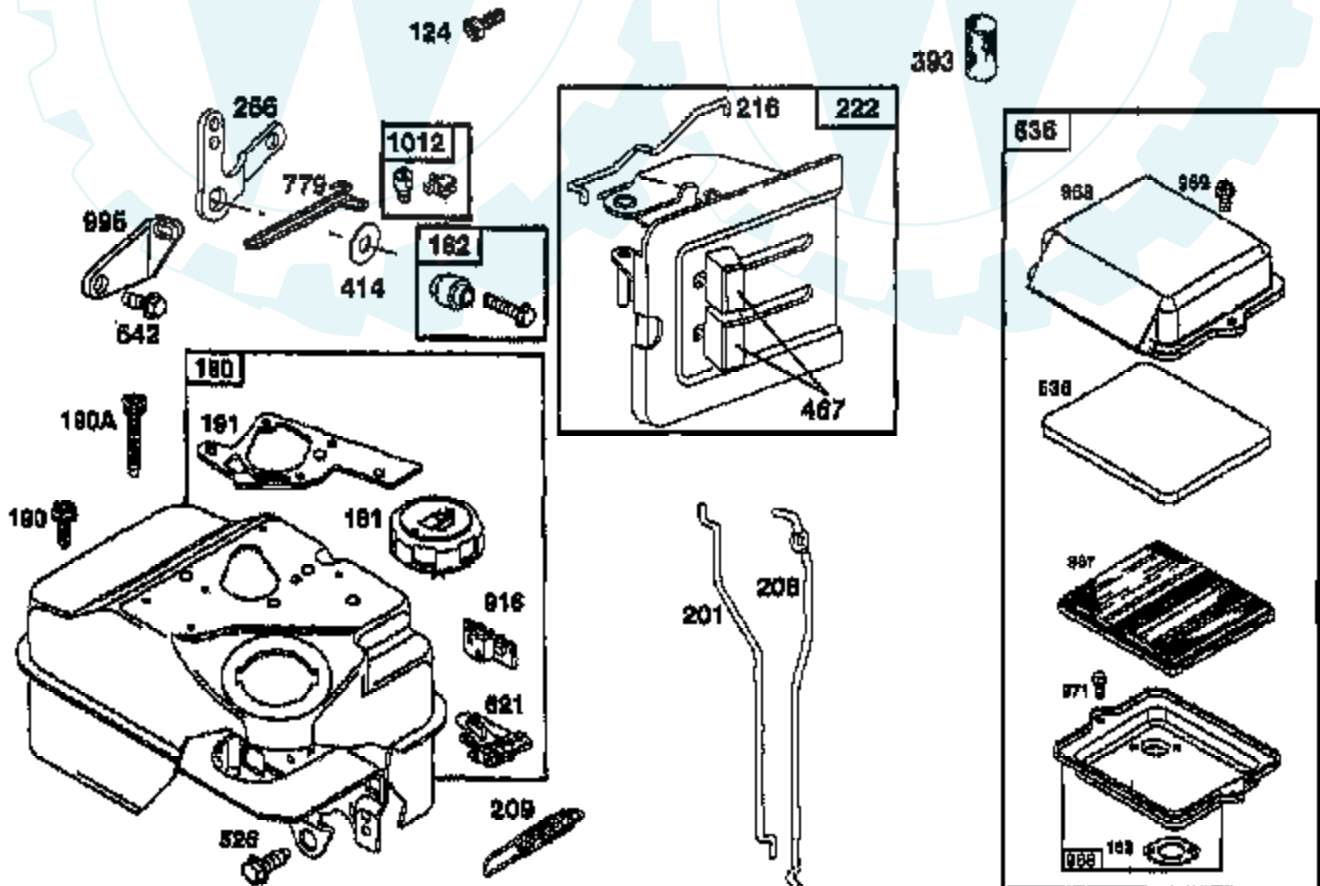

TILLER - - MODEL NUMBER AYP3455A99
ENGINE, BRIGGS & STRATTON - - MODEL NUMBER 134202, TYPE NO. 1119-E1

Ref #	Part Number	Qty	Description
1	495133		CYLINDER ASSEMBLY
2	399268		BUSHING, CYLINDER
3	299819		SEAL, OIL
5	214040		HEAD, CYLINDER
7	272157		GASKET, CYLINDER HEAD
8	495774		BREATHER ASSEMBLY
9	27549		GASKET, VALVE COVER
10	94621		SCREW, STEMS
11	66578		GROMMET, BREATHER TUBE
12	270080		GASKET CRANKCASE STANDARD .015"
12	270125		GASKET, CRANKCASE .005" THICK
12	270126		GASKET, CRANKCASE .009" THICK
13	94221		SCREW, CYLINDER HEAD 2-3/32"
14	94679		SCREW, CYLINDER HEAD 2-15/32"
15	94916		PLUG, PIPE, HEX SOCKET
16	492088		CRANKSHAFT
18	494044		COVER ASSEMBLY, CRANKCASE
19	495660		BUSHING, CRANKCASE COVER
20	294606		SEAL, OIL
21	281658		PLUG-OIL FILLER
21A	399195		SEAL ASSEMBLY, CYLINDER PLUG
22	94682		SCREW
22A	94917		STUD, CRANKCASE COVER
23	393673		FLYWHEEL-MAGNETO
24	222698		KEY, FLYWHEEL
25	399819		PISTON ASSEMBLY
25	393820		PISTON ASSEMBLY-.010 OVERSIZE
25	393821		PISTON ASSEMBLY-.020 OVERSIZE
25	393822		PISTON ASSEMBLY-.030 OVERSIZE
26	393067		RING SET, PISTON
26	399014		RING SET-PISTON-.010 OVERSIZE
26	399015		RING SET-PISTON.020 OVERSIZE
26	399016		RING SET-PISTON-.030 OVERSIZE
27	26026		LOCK, PISTON PIN
28	298909		PIN ASSY, PISTON, STD
28	298908		PIN ASSEMBLY, PISTON .005" OVERSIZE
29	299430		ROD ASSEMBLY, CONNECTING
29	390459		ROD ASSEMBLY, CONNECTING
30	225183		DIPPER-CONNECTING ROD
32	94699		SCREW
33	211119		VALVE, EXHAUST
34	261044		VALVE, INTAKE
35	260552		SPRING, INTAKE VALVE
36	26478		SPRING, EXHAUST VALVE
37	222443		GUARD, FLYWHEEL
40	93312		RETAINER, VALVE SPRING
45	260642		TAPPET, VALVE
46	214726		GEAR-CAM
51	273113		GASKET, CARBURETOR MOUNTING
55	497442		HOUSING, REWIND STARTER
56	498144		PULLEY, REWIND STARTER
58	280399		ROPE, REWIND STARTER (CUT TO 88-5/8)
59	396892		INSERT, HANDLE
60	393152		HANDLE, REWIND STARTER
65	94686		SCREW, HOUSING MOUNTING
73	225176		SCREEN, ROTATING
81	222263		LOCK, SCREW
90	498298		CARBURETOR ASSEMBLY