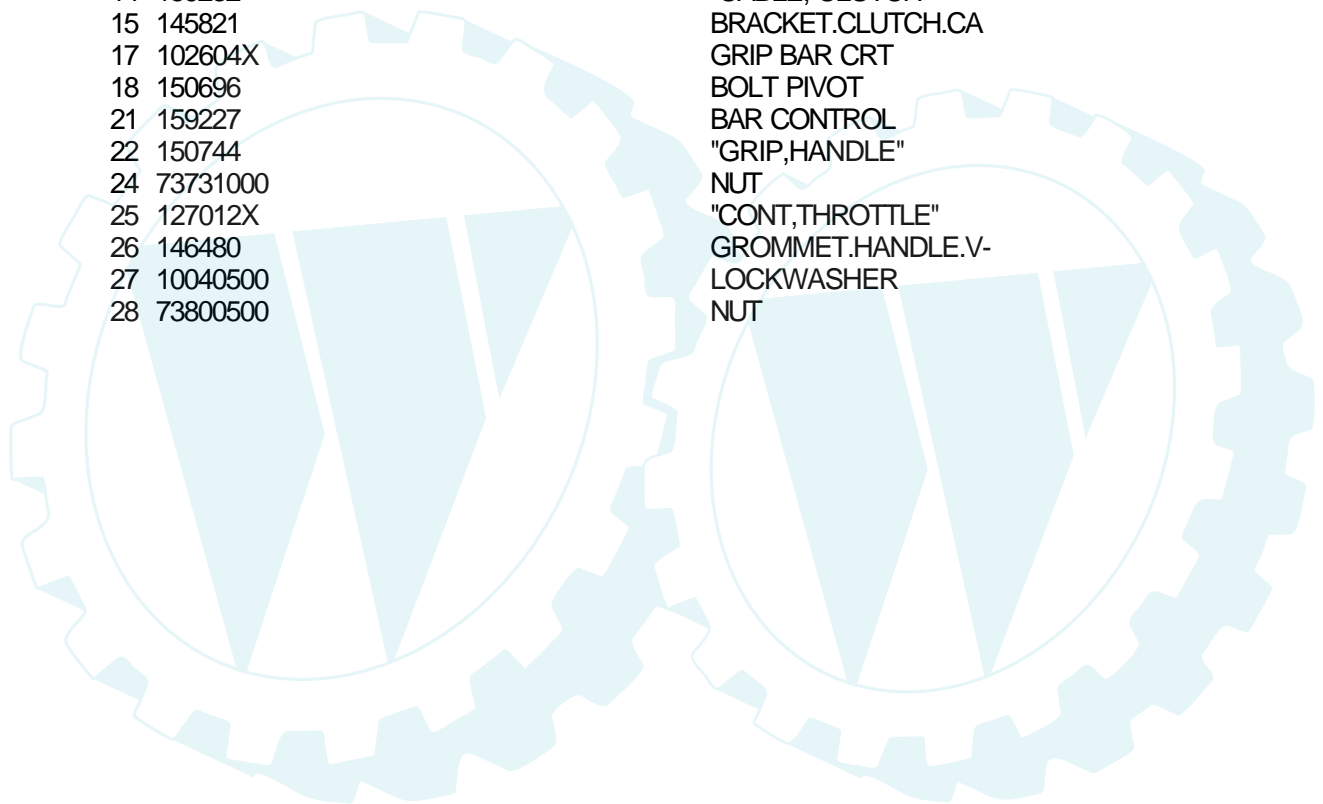

Ref #	Part Number	Qty	Description
1	8389J		GRIP TI
2	121248X		BUSHING
3	71191008		SCREW.PNHD.10-24
4	126949X505		HANDLE BRACKET
5	72110514		BOLT CARRIAGE CRT
6	108281X		ROD SHIFT CRT
7	72110608		BOLT D
8	4497H		RETAINER M
9	109229X		LOCK CRT
10	73930600		LOCKNUT
11	19131611		WASHER CRT
12	109228X		LEVER LOCK CRT
13	150217		HANDLE
14	159232		"CABLE, CLUTCH"
15	145821		BRACKET.CLUTCH.CA
17	102604X		GRIP BAR CRT
18	150696		BOLT PIVOT
21	159227		BAR CONTROL
22	150744		"GRIP,HANDLE"
24	73731000		NUT
25	127012X		"CONT,THROTTLE"
26	146480		GROMMET.HANDLE.V-
27	10040500		LOCKWASHER
28	73800500		NUT