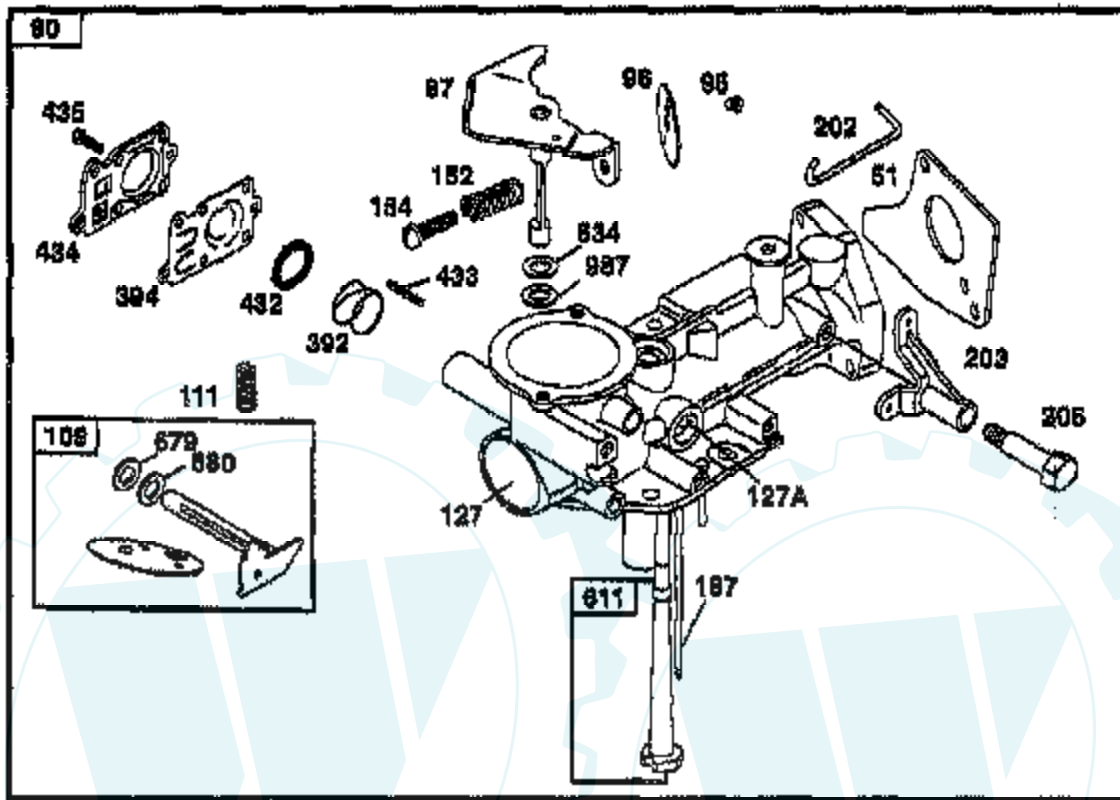

TILLER - - MODEL NUMBER AYP3455A99
ENGINE, BRIGGS & STRATTON - - MODEL NUMBER 134202, TYPE NO. 1119-E1

Ref #	Part Number	Qty	Description
1	495133		CYLINDER ASSEMBLY
2	399268		BUSHING, CYLINDER
3	299819		SEAL, OIL
5	214040		HEAD, CYLINDER
7	272157		GASKET, CYLINDER HEAD
8	495774		BREATHER ASSEMBLY
9	27549		GASKET, VALVE COVER
10	94621		SCREW, STEMS
11	66578		GROMMET, BREATHER TUBE
12	270080		GASKET CRANKCASE STANDARD .015"
12	270125		GASKET, CRANKCASE .005" THICK
12	270126		GASKET, CRANKCASE .009" THICK
13	94221		SCREW, CYLINDER HEAD 2-3/32"
14	94679		SCREW, CYLINDER HEAD 2-15/32"
15	94916		PLUG, PIPE, HEX SOCKET
16	492088		CRANKSHAFT
18	494044		COVER ASSEMBLY, CRANKCASE
19	495660		BUSHING, CRANKCASE COVER
20	294606		SEAL, OIL
21	281658		PLUG-OIL FILLER
21A	399195		SEAL ASSEMBLY, CYLINDER PLUG
22	94682		SCREW
22A	94917		STUD, CRANKCASE COVER
23	393673		FLYWHEEL-MAGNETO
24	222698		KEY, FLYWHEEL
25	399819		PISTON ASSEMBLY
25	393820		PISTON ASSEMBLY-.010 OVERSIZE
25	393821		PISTON ASSEMBLY-.020 OVERSIZE
25	393822		PISTON ASSEMBLY-.030 OVERSIZE
26	393067		RING SET, PISTON
26	399014		RING SET-PISTON-.010 OVERSIZE
26	399015		RING SET-PISTON.020 OVERSIZE
26	399016		RING SET-PISTON-.030 OVERSIZE
27	26026		LOCK, PISTON PIN
28	298909		PIN ASSY, PISTON, STD
28	298908		PIN ASSEMBLY, PISTON .005" OVERSIZE
29	299430		ROD ASSEMBLY, CONNECTING
29	390459		ROD ASSEMBLY, CONNECTING
30	225183		DIPPER-CONNECTING ROD
32	94699		SCREW
33	211119		VALVE, EXHAUST
34	261044		VALVE, INTAKE
35	260552		SPRING, INTAKE VALVE
36	26478		SPRING, EXHAUST VALVE
37	222443		GUARD, FLYWHEEL
40	93312		RETAINER, VALVE SPRING
45	260642		TAPPET, VALVE
46	214726		GEAR-CAM
51	273113		GASKET, CARBURETOR MOUNTING
55	497442		HOUSING, REWIND STARTER
56	498144		PULLEY, REWIND STARTER
58	280399		ROPE, REWIND STARTER (CUT TO 88-5/8)
59	396892		INSERT, HANDLE
60	393152		HANDLE, REWIND STARTER
65	94686		SCREW, HOUSING MOUNTING
73	225176		SCREEN, ROTATING
81	222263		LOCK, SCREW
90	498298		CARBURETOR ASSEMBLY