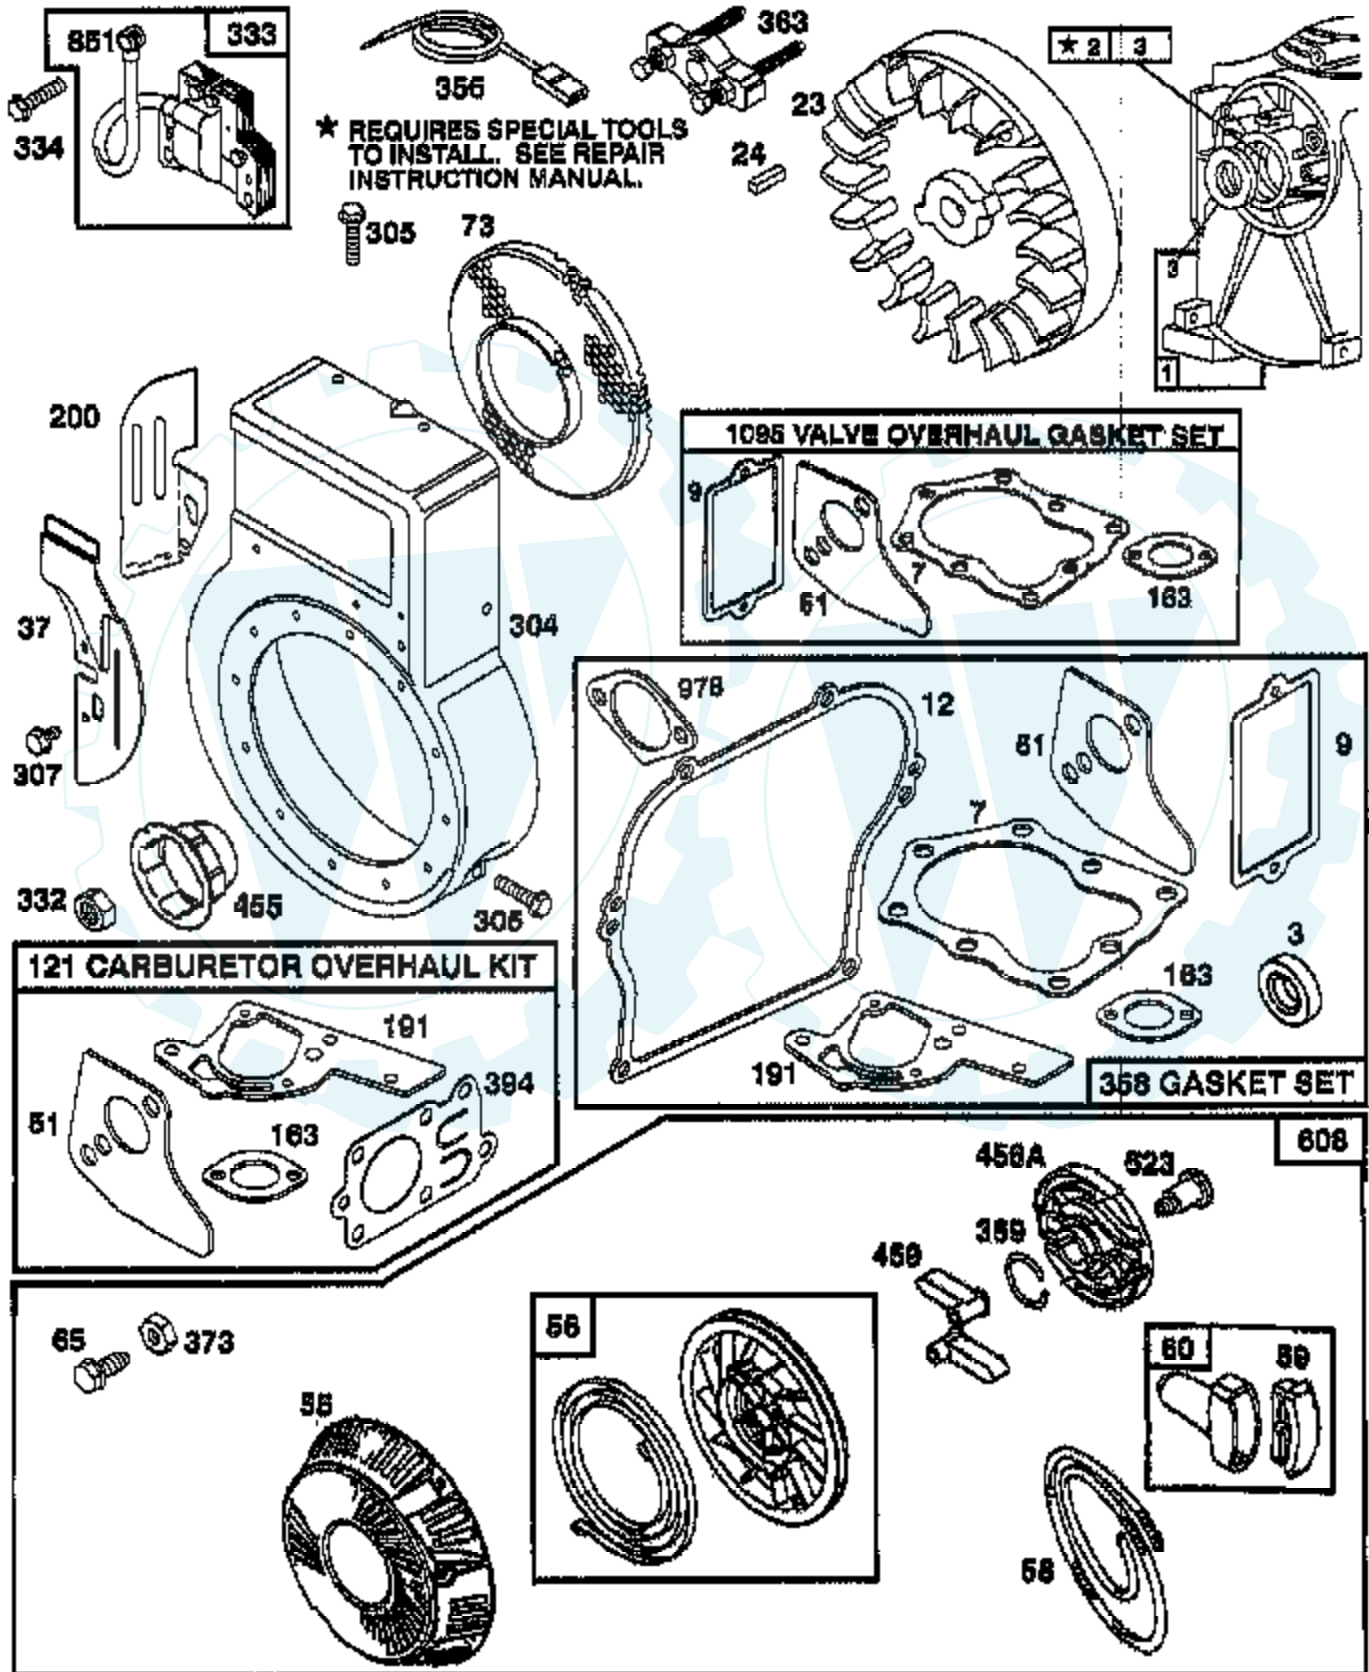

# TILLER - - MODEL NUMBER AYP3455A99 ENGINE, BRIGGS & STRATTON - - MODEL NUMBER 134202, TYPE NO. 1119-E1

Ref #	Part Number	Qty	Description
1	495133		CYLINDER ASSEMBLY
2	399268		BUSHING, CYLINDER
3	299819		SEAL, OIL
5	214040		HEAD, CYLINDER
7	272157		GASKET, CYLINDER HEAD
8	495774		BREATHER ASSEMBLY
9	27549		GASKET, VALVE COVER
10	94621		SCREW, STEMS
11	66578		GROMMET, BREATHER TUBE
12	270080		GASKET CRANKCASE STANDARD .015"
12	270125		GASKET, CRANKCASE .005" THICK
12	270126		GASKET, CRANKCASE .009" THICK
13	94221		SCREW, CYLINDER HEAD 2-3/32"
14	94679		SCREW, CYLINDER HEAD 2-15/32"
15	94916		PLUG, PIPE, HEX SOCKET
16	492088		CRANKSHAFT
18	494044		COVER ASSEMBLY, CRANKCASE
19	495660		BUSHING, CRANKCASE COVER
20	294606		SEAL, OIL
21	281658		PLUG-OIL FILLER
21A	399195		SEAL ASSEMBLY, CYLINDER PLUG
22	94682		SCREW
22A	94917		STUD, CRANKCASE COVER
23	393673		FLYWHEEL-MAGNETO
24	222698		KEY, FLYWHEEL
25	399819		PISTON ASSEMBLY
25	393820		PISTON ASSEMBLY-.010 OVERSIZE
25	393821		PISTON ASSEMBLY-.020 OVERSIZE
25	393822		PISTON ASSEMBLY-.030 OVERSIZE
26	393067		RING SET, PISTON
26	399014		RING SET-PISTON-.010 OVERSIZE
26	399015		RING SET-PISTON.020 OVERSIZE
26	399016		RING SET-PISTON-.030 OVERSIZE
27	26026		LOCK, PISTON PIN
28	298909		PIN ASSY, PISTON, STD
28	298908		PIN ASSEMBLY, PISTON .005" OVERSIZE
29	299430		ROD ASSEMBLY, CONNECTING
29	390459		ROD ASSEMBLY, CONNECTING
30	225183		DIPPER-CONNECTING ROD
32	94699		SCREW
33	211119		VALVE, EXHAUST
34	261044		VALVE, INTAKE
35	260552		SPRING, INTAKE VALVE
36	26478		SPRING, EXHAUST VALVE
37	222443		GUARD, FLYWHEEL
40	93312		RETAINER, VALVE SPRING
45	260642		TAPPET, VALVE
46	214726		GEAR-CAM
51	273113		GASKET, CARBURETOR MOUNTING
55	497442		HOUSING, REWIND STARTER
56	498144		PULLEY, REWIND STARTER
58	280399		ROPE, REWIND STARTER (CUT TO 88-5/8)
59	396892		INSERT, HANDLE
60	393152		HANDLE, REWIND STARTER
65	94686		SCREW, HOUSING MOUNTING
73	225176		SCREEN, ROTATING
81	222263		LOCK, SCREW
90	498298		CARBURETOR ASSEMBLY