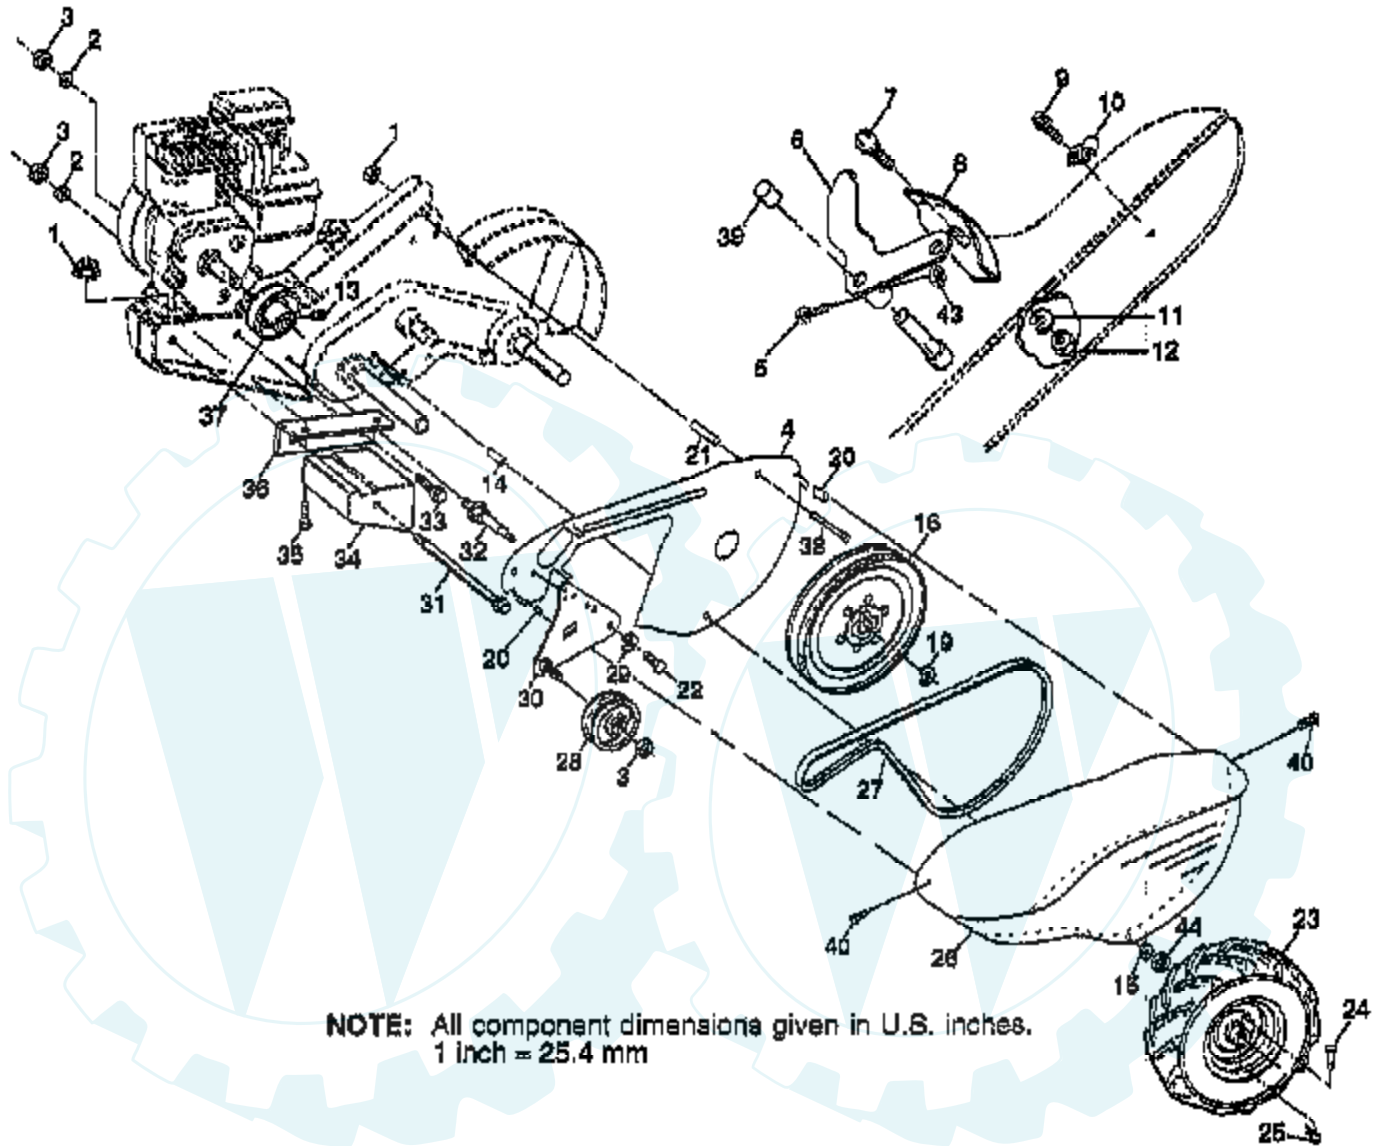

TILLER - - MODEL NUMBER AYP3455A99

MAINFRAME, LEFT SIDE

Ref #	Part Number	Qty	Description
1	73510500		NUT
2	10040600		LOCKWASHER
3	73220600		NUT.HEX.3/8-16UNC
4	165710		SHIELD.INNER.BELT
5	154734		"SCREW-LEVER,SHI"
6	110111X		LEVER ASM CRT
7	72110404		BOLT
8	8700J		PANEL TI
9	86777		SUB= 750097
10	9484R		CONDIUT CLIP T
11	10040400		LOCKWASHER
12	73220400		SUB= 50675
13	23230506		SET SCREW
14	156117		SPACER-SPLIT
15	19111116		WASHER
16	145102		SHEAVE.TRANS.
17	73510500		NUT
19	12000028		SUB= 2267J
20	165504		NUT J CLIP #8
21	110652X		SPACER CRT
22	74770508		BOLT.FIN.HX.5/16-24X1/2
23	5015J		TIRE TI
23	128952		RIM
23	795R		SUB= 65139
24	126875X		RIVET.DRILL.1.75
25	4497H		RETAINER M
26	165501X505		GUARD.BELT
27	132801		BELT-V
28	104679X		PULLEY-IDLER TI
29	12000032		KLIP RING
30	159229		BRACKET ASM IDLER
31	102384X		BOLT CRT
32	102141X		SHIFT ARM CRT
33	74760616		BOLT
34	102383X		COUNTERWEIGHT CRT
35	74760524		BOLT.HEX.5/16-1.5
36	102331X		BRACKET LH CRT
37	130812		ENGINE PULLEY
38	74760544		SUB= 74780544
39	140062		CAP PLUNGER BLACK
40	165503		SCREW HX WSH.HD#8-18X1/2
43	69180		LOCKNUT
44	73800500		NUT