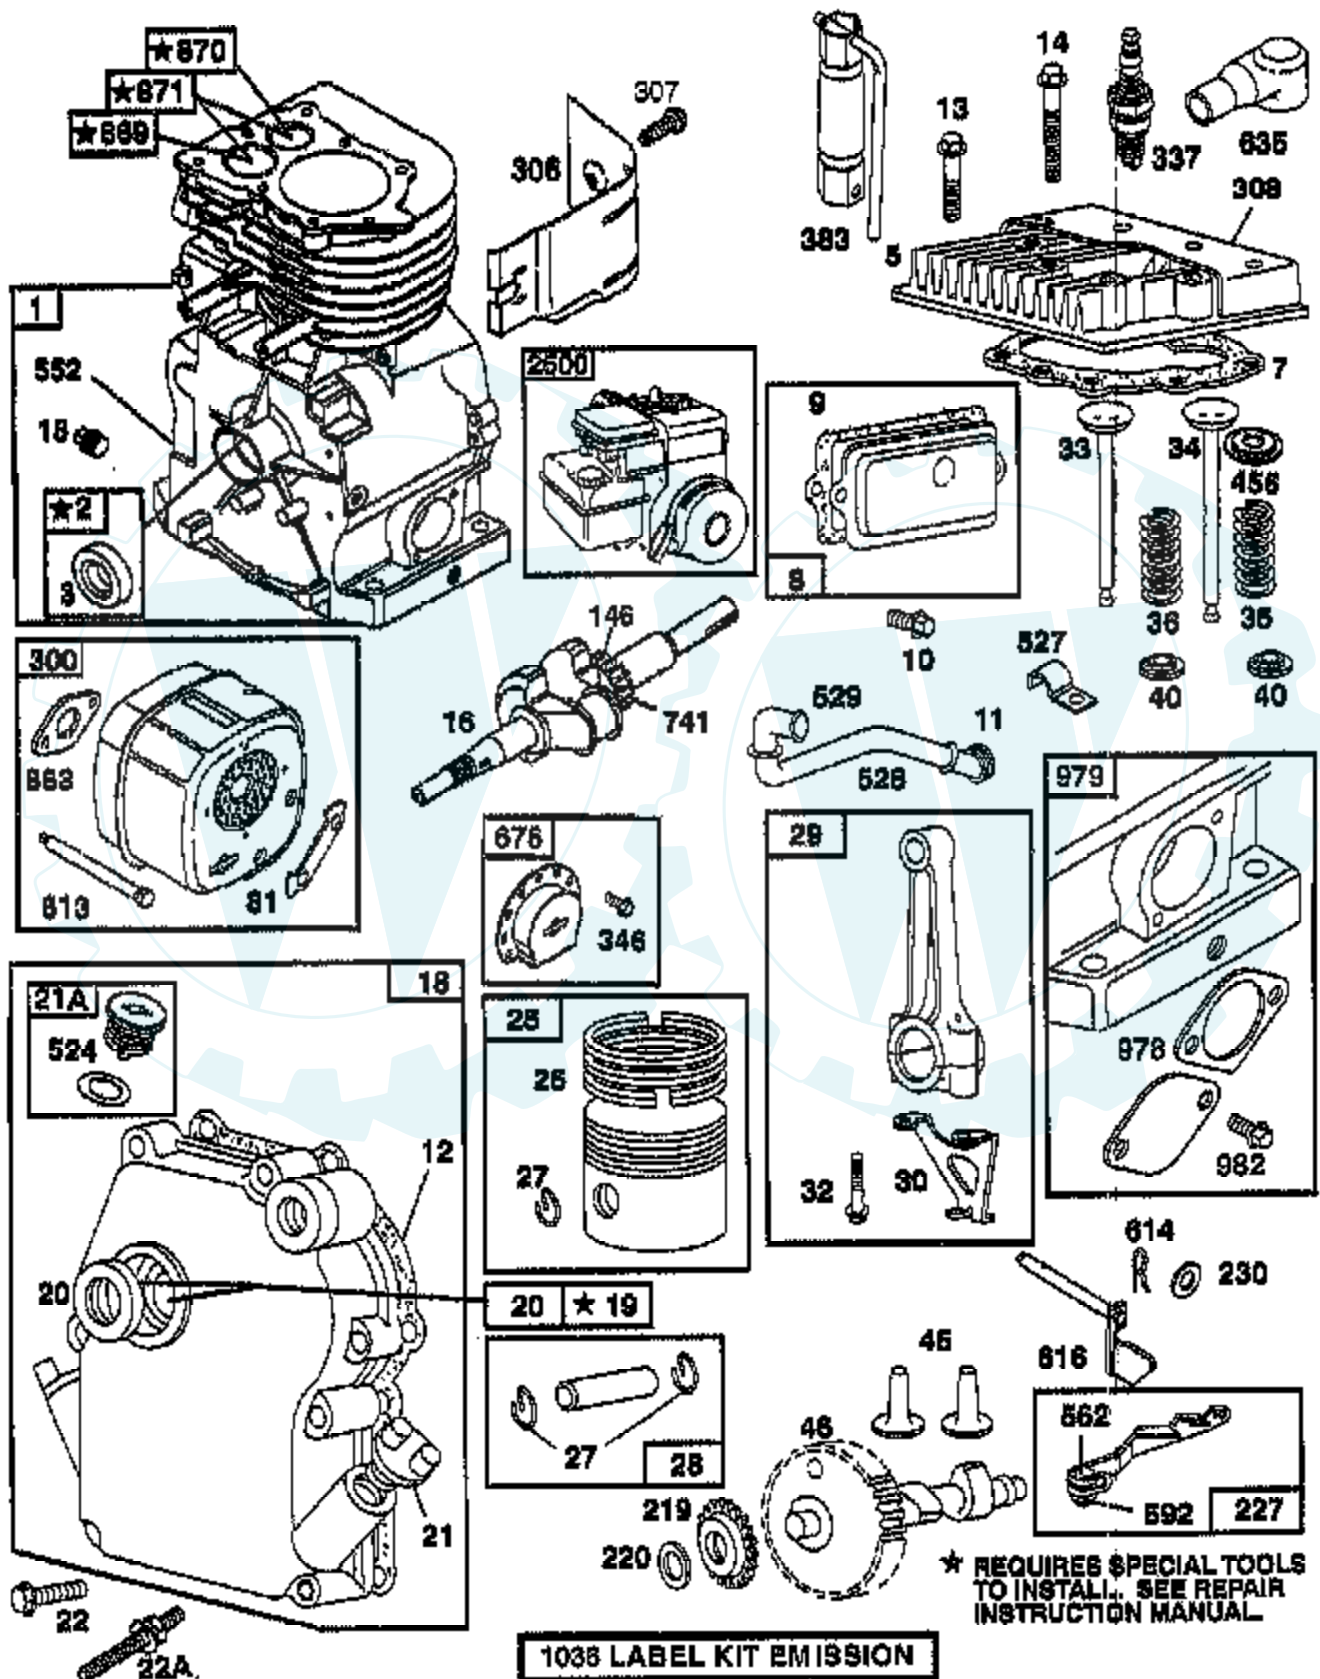

TILLER -- MODEL NUMBER AYP3455A99 ENGINE, BRIGGS & STRATTON -- MODEL NUMBER 134202, TYPE NO. 1119-E1

Ref #	Part Number	Qty	Description
1	495133		CYLINDER ASSEMBLY
2	399268		BUSHING, CYLINDER
3	299819		SEAL, OIL
5	214040		HEAD, CYLINDER
7	272157		GASKET, CYLINDER HEAD
8	495774		BREATHER ASSEMBLY
9	27549		GASKET, VALVE COVER
10	94621		SCREW, STEMS
11	66578		GROMMET, BREATHER TUBE
12	270080		GASKET CRANKCASE STANDARD .015"
12	270125		GASKET, CRANKCASE .005" THICK
12	270126		GASKET, CRANKCASE .009" THICK
13	94221		SCREW, CYLINDER HEAD 2-3/32"
14	94679		SCREW, CYLINDER HEAD 2-15/32"
15	94916		PLUG, PIPE, HEX SOCKET
16	492088		CRANKSHAFT
18	494044		COVER ASSEMBLY, CRANKCASE
19	495660		BUSHING, CRANKCASE COVER
20	294606		SEAL, OIL
21	281658		PLUG-OIL FILLER
21A	399195		SEAL ASSEMBLY, CYLINDER PLUG
22	94682		SCREW
22A	94917		STUD, CRANKCASE COVER
23	393673		FLYWHEEL-MAGNETO
24	222698		KEY, FLYWHEEL
25	399819		PISTON ASSEMBLY
25	393820		PISTON ASSEMBLY-.010 OVERSIZE
25	393821		PISTON ASSEMBLY-.020 OVERSIZE
25	393822		PISTON ASSEMBLY-.030 OVERSIZE
26	393067		RING SET, PISTON
26	399014		RING SET-PISTON-.010 OVERSIZE
26	399015		RING SET-PISTON.020 OVERSIZE
26	399016		RING SET-PISTON-.030 OVERSIZE
27	26026		LOCK, PISTON PIN
28	298909		PIN ASSY, PISTON, STD
28	298908		PIN ASSEMBLY, PISTON .005" OVERSIZE
29	299430		ROD ASSEMBLY, CONNECTING
29	390459		ROD ASSEMBLY, CONNECTING
30	225183		DIPPER-CONNECTING ROD
32	94699		SCREW
33	211119		VALVE, EXHAUST
34	261044		VALVE, INTAKE
35	260552		SPRING, INTAKE VALVE
36	26478		SPRING, EXHAUST VALVE
37	222443		GUARD, FLYWHEEL
40	93312		RETAINER, VALVE SPRING
45	260642		TAPPET, VALVE
46	214726		GEAR-CAM
51	273113		GASKET, CARBURETOR MOUNTING
55	497442		HOUSING, REWIND STARTER
56	498144		PULLEY, REWIND STARTER
58	280399		ROPE, REWIND STARTER (CUT TO 88-5/8)
59	396892		INSERT, HANDLE
60	393152		HANDLE, REWIND STARTER
65	94686		SCREW, HOUSING MOUNTING
73	225176		SCREEN, ROTATING
81	222263		LOCK, SCREW
90	498298		CARBURETOR ASSEMBLY