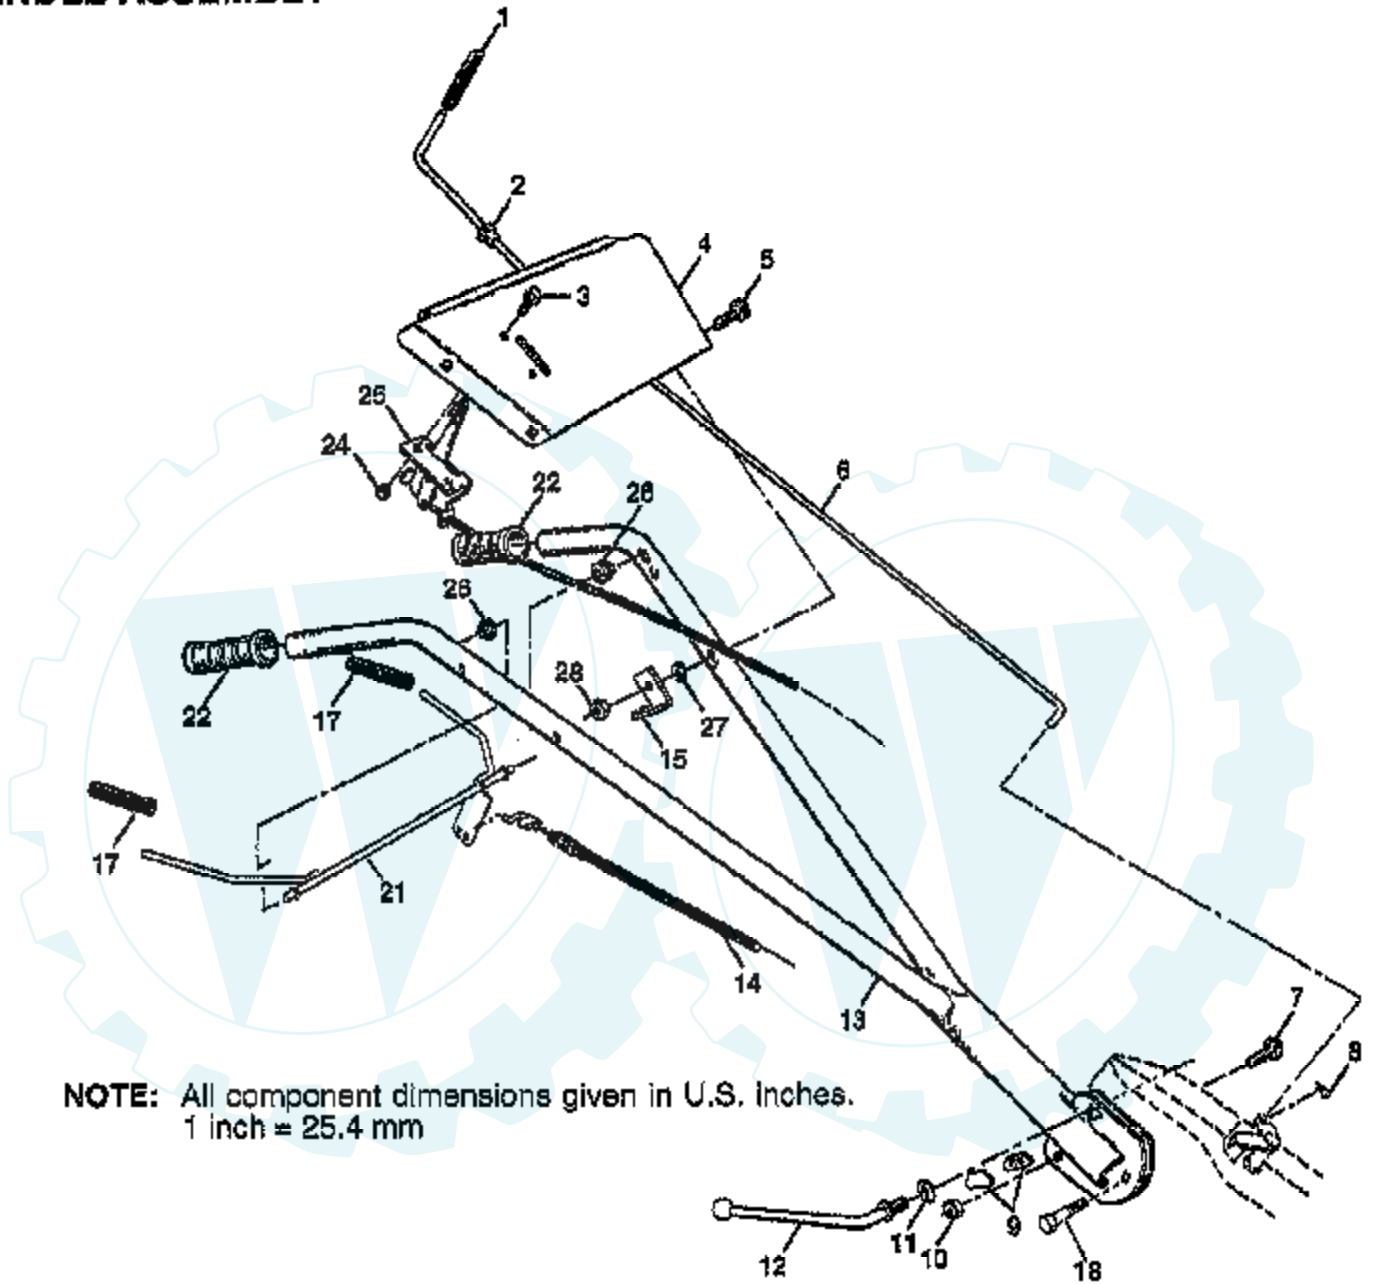

### HANDLE ASSEMBLY

**NOTE:** All component dimensions given in U.S. Inches.  
1 inch = 25.4 mm

Ref #	Part Number	Qty	Description
1	8389J		GRIP TI
2	121248X		BUSHING
3	71191008		SCREW.PNHD.10-24
4	126949X505		HANDLE BRACKET
5	72110514		BOLT CARRIAGE CRT
6	108281X		ROD SHIFT CRT
7	72110608		BOLT D
8	4497H		RETAINER M
9	109229X		LOCK CRT
10	73930600		LOCKNUT
11	19131611		WASHER CRT
12	109228X		LEVER LOCK CRT
13	150217		HANDLE
14	159232		"CABLE, CLUTCH"
15	145821		BRACKET.CLUTCH.CA
17	102604X		GRIP BAR CRT
18	150696		BOLT PIVOT
21	159227		BAR CONTROL
22	150744		"GRIP,HANDLE"
24	73731000		NUT
25	127012X		"CONT,THROTTLE"
26	146480		GROMMET.HANDLE.V-
27	10040500		LOCKWASHER
28	73800500		NUT

### MAINFRAME, RIGHT SIDE

**NOTE:** All component dimensions given in U.S.inches.  
1 inch = 25.4 mm

Ref #	Part Number	Qty	Description
1	73510500		NUT
2	102332X		BRACKET RH CRT
3	74760524		BOLT.HEX.5/16-1.5
4	102173X		COUNTERWEIGHT CRT
5	10040600		LOCKWASHER
6	73220600		NUT.HEX.3/8-16UNC
7	4497H		RETAINER M
8	126875X		RIVET.DRILL.1.75
9	5015J		TIRE TI
9	128952		RIM
9	795R		SUB= 65139
10	PARTSIMAGE		REFER TO PARTS IMAGE
10	SUPPLIER		CHECK WITH SUPPLIER