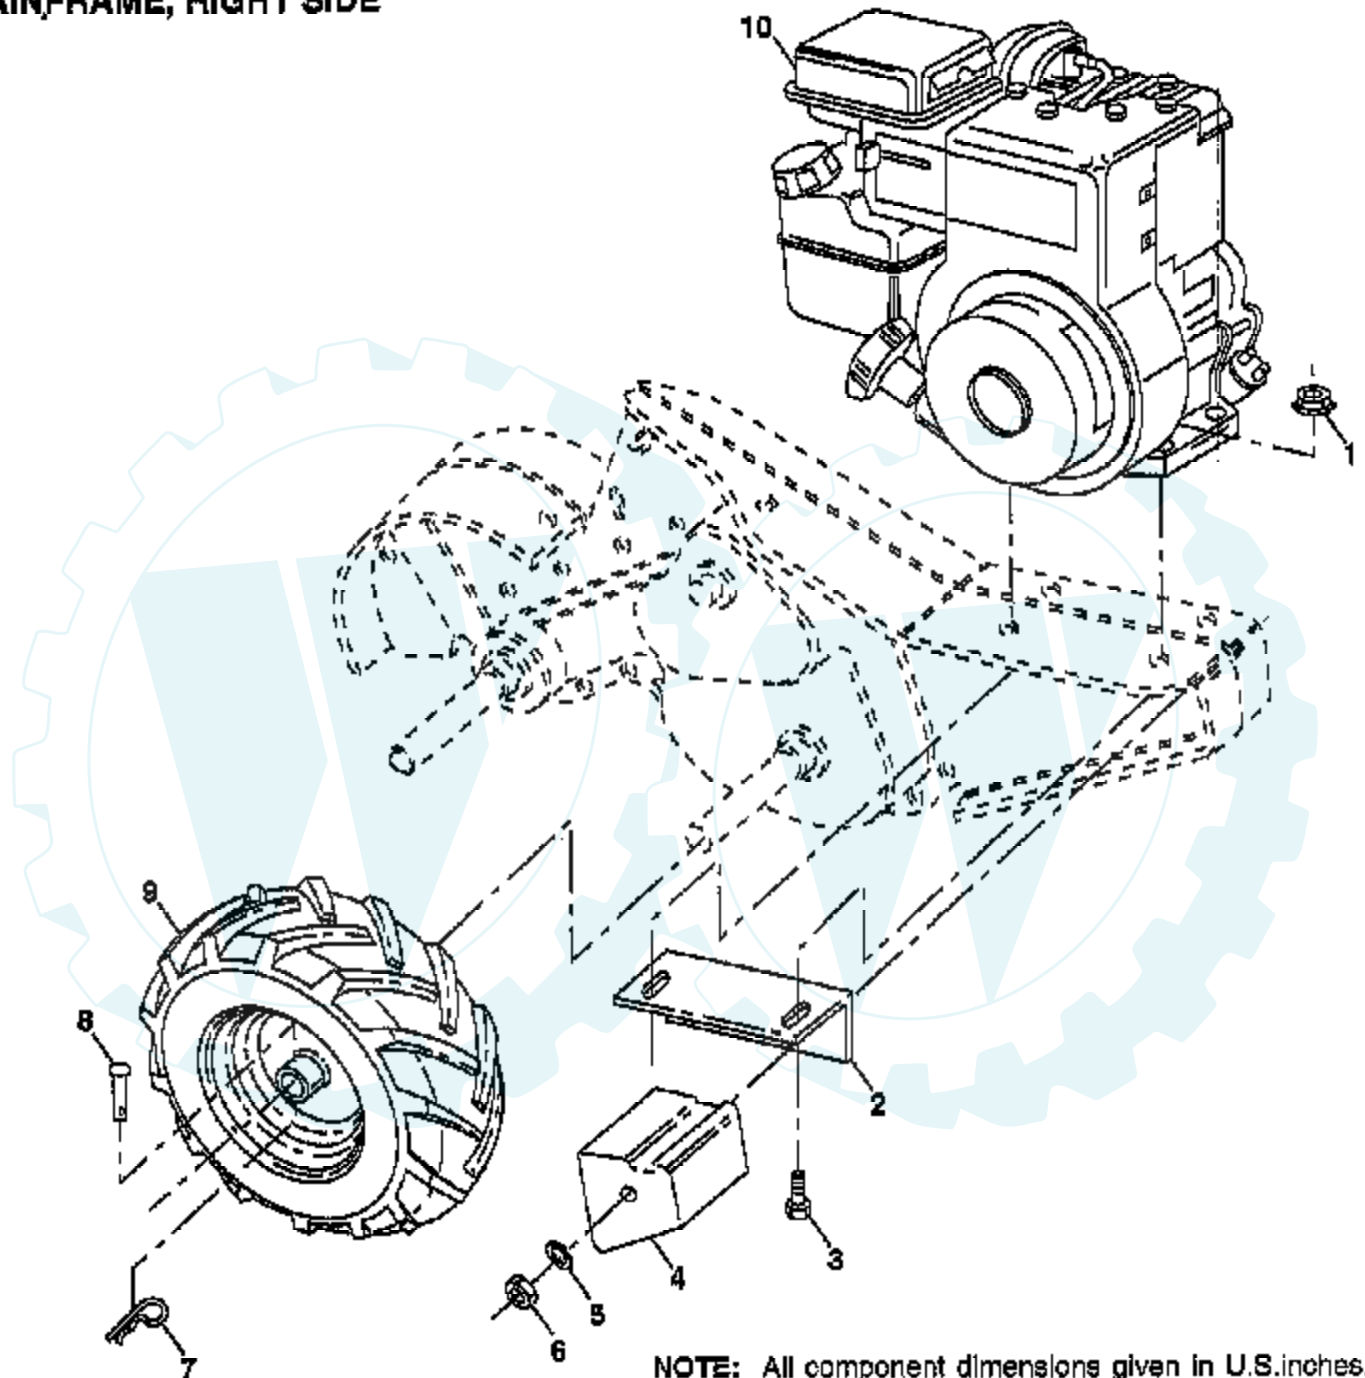

### HANDLE ASSEMBLY

**NOTE:** All component dimensions given in U.S. Inches.  
1 inch = 25.4 mm

Ref #	Part Number	Qty	Description
1	8389J		GRIP TI
2	121248X		BUSHING
3	71191008		SCREW.PNHD.10-24
4	126949X505		HANDLE BRACKET
5	72110514		BOLT CARRIAGE CRT
6	108281X		ROD SHIFT CRT
7	72110608		BOLT D
8	4497H		RETAINER M
9	109229X		LOCK CRT
10	73930600		LOCKNUT
11	19131611		WASHER CRT
12	109228X		LEVER LOCK CRT
13	150217		HANDLE
14	159232		"CABLE, CLUTCH"
15	145821		BRACKET.CLUTCH.CA
17	102604X		GRIP BAR CRT
18	150696		BOLT PIVOT
21	159227		BAR CONTROL
22	150744		"GRIP,HANDLE"
24	73731000		NUT
25	127012X		"CONT,THROTTLE"
26	146480		GROMMET.HANDLE.V-
27	10040500		LOCKWASHER
28	73800500		NUT

### MAINFRAME, RIGHT SIDE

**NOTE:** All component dimensions given in U.S.inches.  
1 inch = 25.4 mm

Ref #	Part Number	Qty	Description
1	73510500		NUT
2	102332X		BRACKET RH CRT
3	74760524		BOLT.HEX.5/16-1.5
4	102173X		COUNTERWEIGHT CRT
5	10040600		LOCKWASHER
6	73220600		NUT.HEX.3/8-16UNC
7	4497H		RETAINER M
8	126875X		RIVET.DRILL.1.75
9	5015J		TIRE TI
9	128952		RIM
9	795R		SUB= 65139
10	PARTSIMAGE		REFER TO PARTS IMAGE
10	SUPPLIER		CHECK WITH SUPPLIER