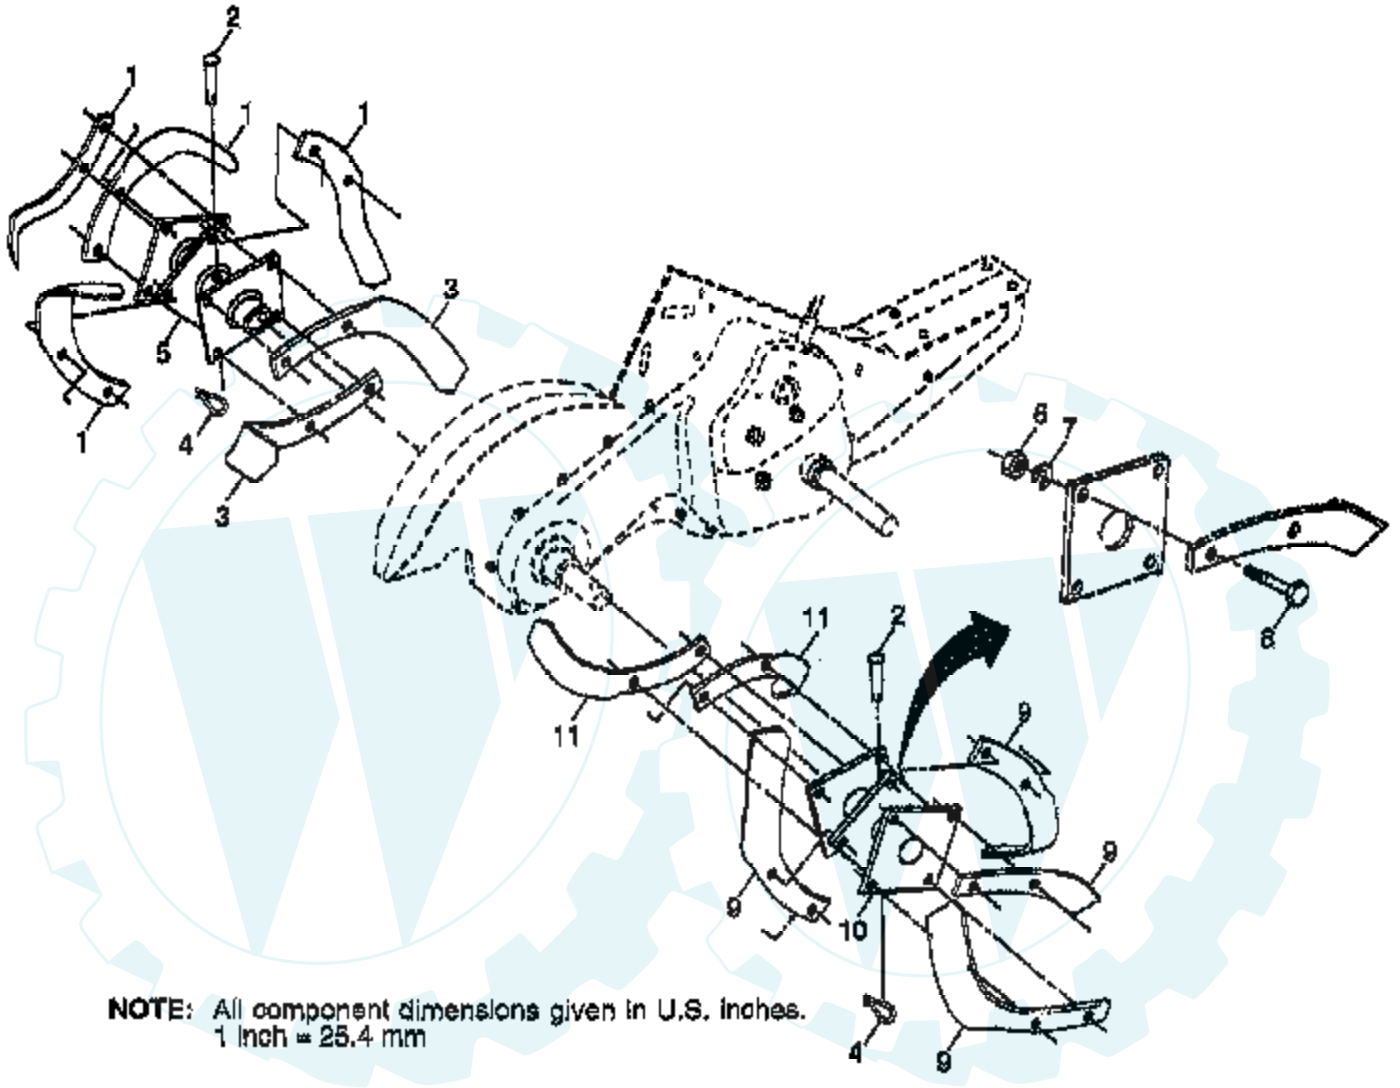

### MAINFRAME, RIGHT SIDE

**NOTE:** All component dimensions given in U.S.inches.  
1 inch = 25.4 mm

Ref #	Part Number	Qty	Description
1	73510500		NUT
2	102332X		BRACKET RH CRT
3	74760524		BOLT.HEX.5/16-1.5
4	102173X		COUNTERWEIGHT CRT
5	10040600		LOCKWASHER
6	73220600		NUT.HEX.3/8-16UNC
7	4497H		RETAINER M
8	126875X		RIVET.DRILL.1.75
9	5015J		TIRE TI
9	128952		RIM
9	795R		SUB= 65139
10	PARTSIMAGE		REFER TO PARTS IMAGE
10	SUPPLIER		CHECK WITH SUPPLIER

### TINE ASSEMBLY

Ref #	Part Number	Qty	Description
1	4459J		SUB= 6554J
2	132673		PIN.CLEVIS.SHEAR
3	6554J		"TINE.LH.12""
4	163552		RETAINER SPRING
5	132727		HUB&PLATE ASM LH
6	73610600		SUB= 7810H
7	10040600		LOCKWASHER
8	74610616		BOLT
9	4460J		SUB= 6555J
10	132728		HUB&PLATE ASM RH
11	6555J		"TINE.RH.12""