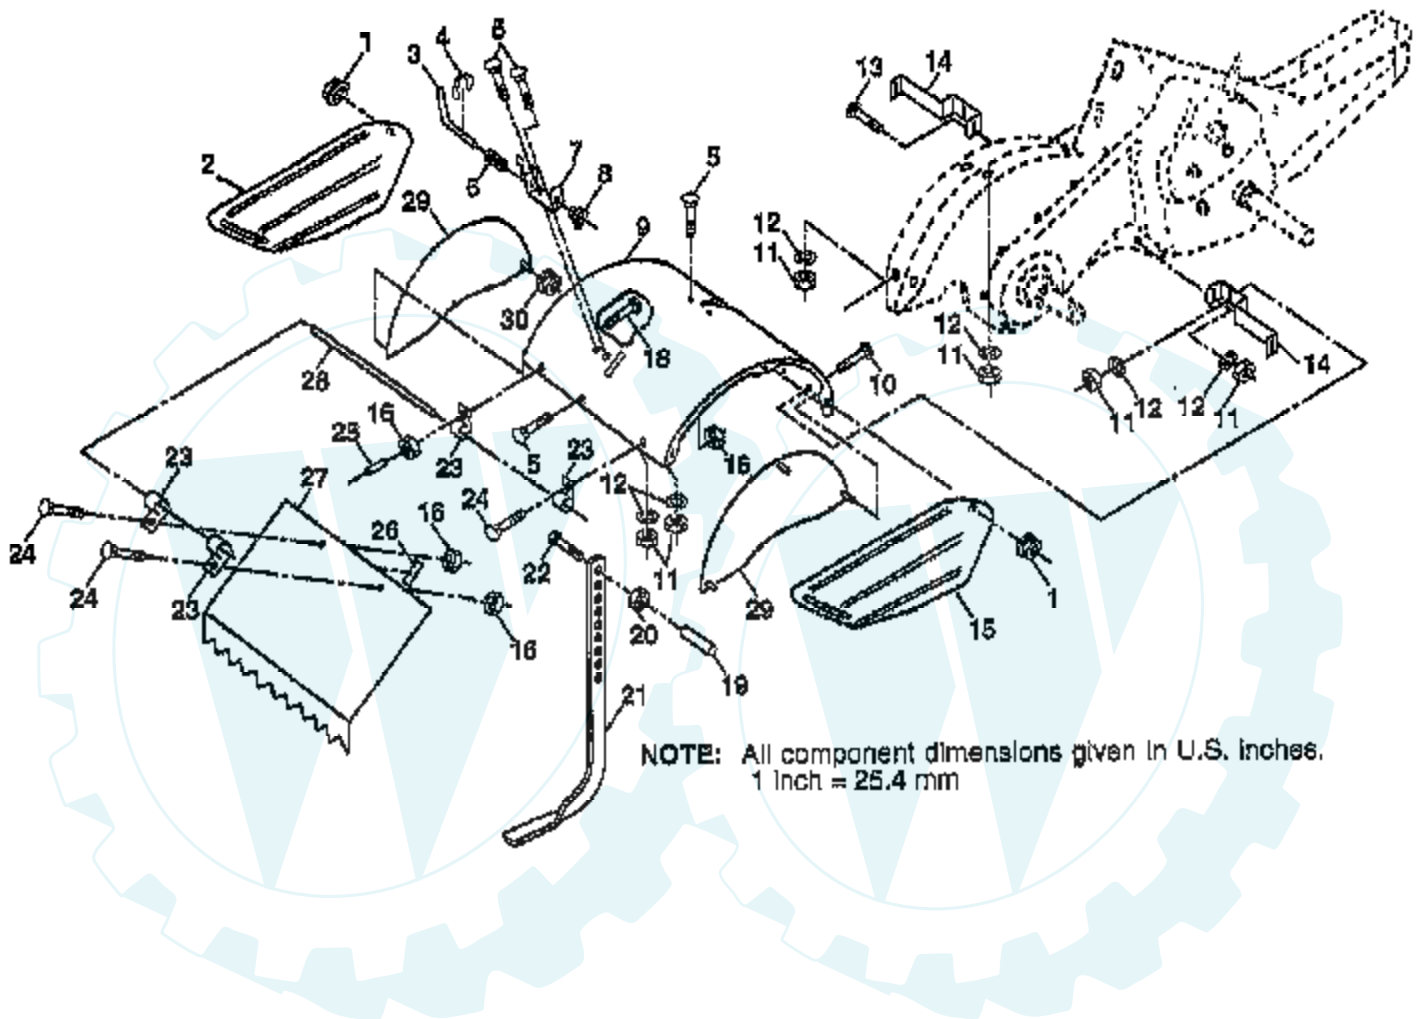

TILLER - - MODEL NUMBER AYP3455A99

TINE SHIELD

Ref #	Part Number	Qty	Description
1	98000129		NUT
2	161415X505		"SHIELD,SIDE,O.LH"
3	8393J		STAKE PIN TI
4	12000036		KLIP RING TI
5	72140506		BOLT
6	8394J		SPRING TI
7	8392J		LATCH BRACKET TI
8	109230X		SPRING CRT
9	124289X505		TINE SHIELD
10	72140508		BOLT
11	73220500		NUT.HEX.5/16-18
12	10040500		LOCKWASHER
13	72110510		BOLT
14	124311X		"BRACKET,SHIELD"
15	161414X505		SHIELD SIDE O.RH
16	73510400		NUT
18	72040410		BOLT
19	102701X		GRIP CRT
20	73220600		NUT.HEX.3/8-16UNC
21	102156X		SUB= 102156X500
22	74930632		BOLT
23	4440J		HINGE CRT
24	72140404		BOLT
25	6712J		VINYL CAP TI
26	109227X		PAD IDLER TI
27	102695X505		LEVELING SHIELD
28	120588X		PIN HINGE
29	124309X505		SIDE SHIELD
30	73970500		LOCKNUT TI