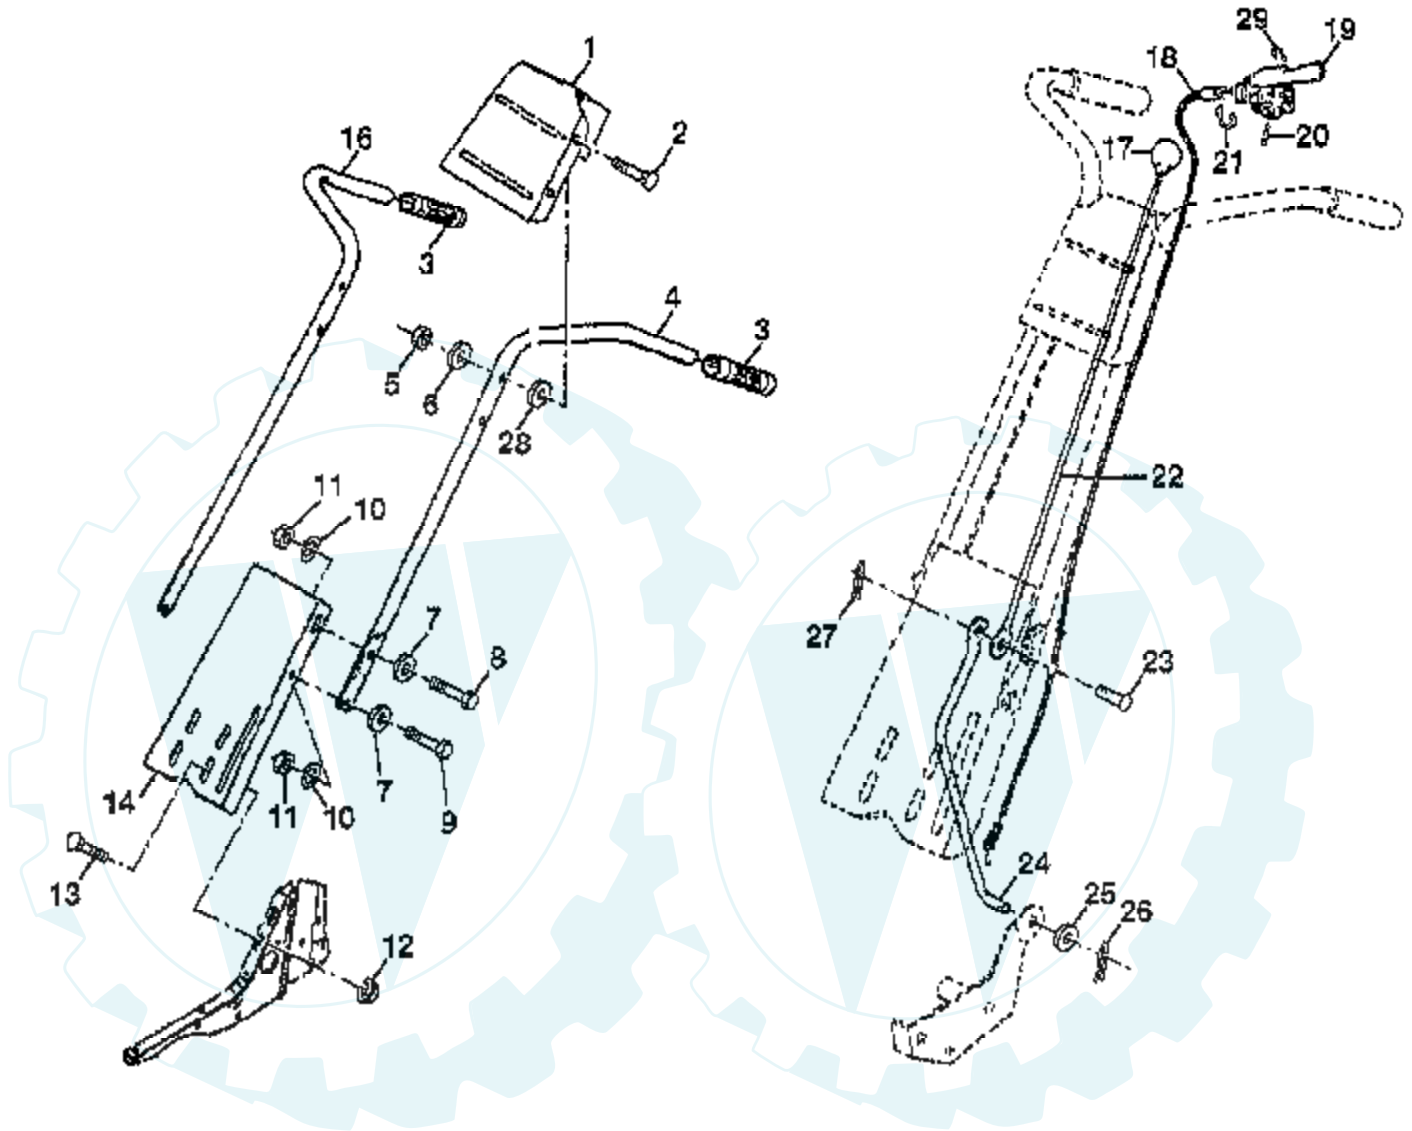

TILLER - - MODEL NUMBER 3355A89

HANDLE ASSEMBLY

NOTE: All component dimensions are given in U.S. inches.
1 Inch = 25.4 mm

Ref #	Part Number	Qty	Description
1	131268X505		HANDLE BRKT
2	72140512		BOLT
3	9266R		SUB= 624A78
4	153138		HANDLE.LH TILLER
5	73680500		SUB= 73690500
6	19111116		WASHER
7	19121414		WASHER
8	74760516		SUB= 77394
9	74760512		BOLT
10	10040500		LOCKWASHER
11	73220500		NUT.HEX.5/16-18
12	98000129		NUT
13	72140506		BOLT
14	674A150505		HANDLE PANEL
16	153139		"HANDLE-RH,TILLER"
17	106932X		KNOB T(3/8 HOLE)
18	3066J		CABLE CLUTCH T
19	151229		LEVER CONTRL TIME
20	154805		"PIN PIVOT,GROOVED"
21	12000027		E-RING
22	101248K		ROD REVERSE TI
23	1778E		RIVET.RD.HD.DRILL
24	2613J		REVERSE ROD TI
25	19131316		WASHER
26	76020412		COTTER PIN
27	76020308		SUB= 3145
28	19131312		WASHER
29	12000059		RETAINER RING