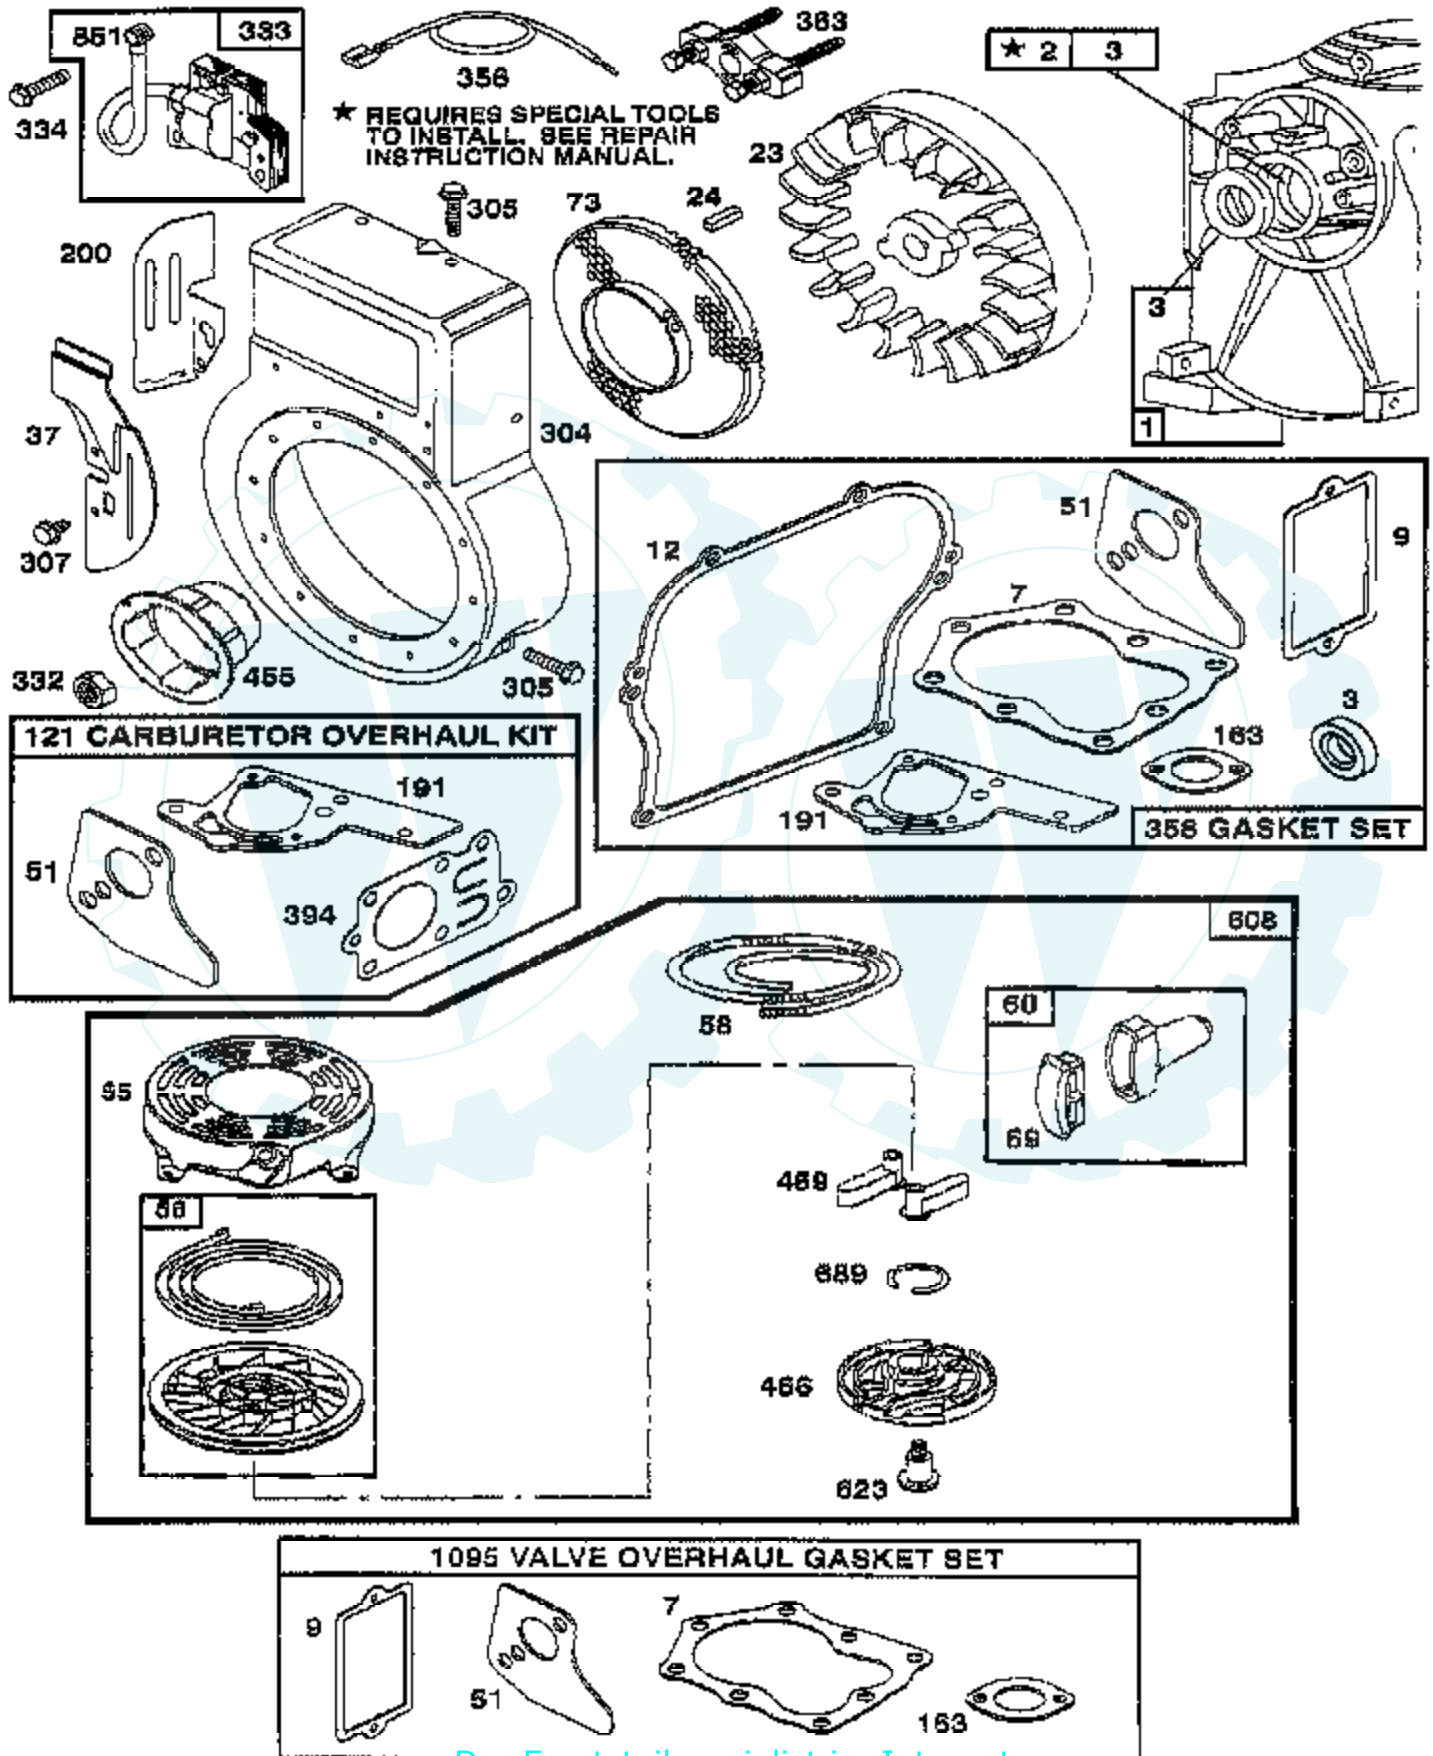

TILLER - - MODEL NUMBER 3355A89 ENGINE, BRIGGS & STRATTON - - MODEL NUMBER 137202, TYPE NO. 1116-E1

Ref #	Part Number	Qty	Description
1	497144		CYLINDER ASSEMBLY
2	399268		BUSHING, CYLINDER
3	299819		SEAL, OIL
5	214040		HEAD, CYLINDER
7	272157		GASKET, CYLINDER HEAD
8	495774		BREATHER ASSEMBLY
9	27549		GASKET, VALVE COVER
10	94621		SCREW, STEMS
11	66578		GROMMET, BREATHER TUBE
12	270080		GASKET CRANKCASE STANDARD .015"
12	270125		GASKET, CRANKCASE .005" THICK
12	270126		GASKET, CRANKCASE .009" THICK
13	94221		SCREW, CYLINDER HEAD 2-3/32"
14	94679		SCREW, CYLINDER HEAD 2-15/32"
15	94916		PLUG, PIPE, HEX SOCKET
16	492088		CRANKSHAFT
16	94388		TIMING GEAR KEY
18	494044		COVER ASSEMBLY, CRANKCASE
19	495660		BUSHING, CRANKCASE COVER
20	294606		SEAL, OIL
21	281658		PLUG-OIL FILLER
22	94980		SCREW, COVER MOUNTING
23	393673		FLYWHEEL-MAGNETO
24	222698		KEY, FLYWHEEL
25	298904		PISTON ASSEMBLY, STANDARD
25	298905		PISTON ASSEMBLY .010" OVERSIZE
25	298906		PISTON ASSEMBLY .020" OVERSIZE
25	298907		PISTON ASSEMBLY .030" OVERSIZE
26	298982		RING SET, PISTON, STANDARD
26	299742		RING SET, PISTON, CHROME, STANDARD
26	298983		RING SET, PISTON .010" OVERSIZE
26	298984		RING SET, PISTON .020" OVERSIZE
26	298985		RING SET, PISTON .030" OVERSIZE
27	26026		LOCK, PISTON PIN
28	298909		PIN ASSY, PISTON, STD
28	298908		PIN ASSEMBLY, PISTON .005" OVERSIZE
29	299430		ROD ASSEMBLY, CONNECTING
29	390459		ROD ASSEMBLY, CONNECTING
30	221890		DIPPER, CONNECTING ROD
32	94745		SCREW, CONNECTING ROD
33	211119		VALVE, EXHAUST
34	261044		VALVE, INTAKE
35	260552		SPRING, INTAKE VALVE
36	26478		SPRING, EXHAUST VALVE
37	222443		GUARD, FLYWHEEL
40	93312		RETAINER, VALVE SPRING
45	260642		TAPPET, VALVE
46	214726		GEAR-CAM
51	273113		GASKET, CARBURETOR MOUNTING
55	497442		HOUSING, REWIND STARTER
56	498144		PULLEY, REWIND STARTER
58	280399		ROPE, REWIND STARTER (CUT TO 88-5/8)
59	396892		INSERT, HANDLE
60	393152		HANDLE, REWIND STARTER
65	94904		SCREW, SEMS
73	225176		SCREEN, ROTATING
81	222263		LOCK, SCREW
90	498298		CARBURETOR ASSEMBLY