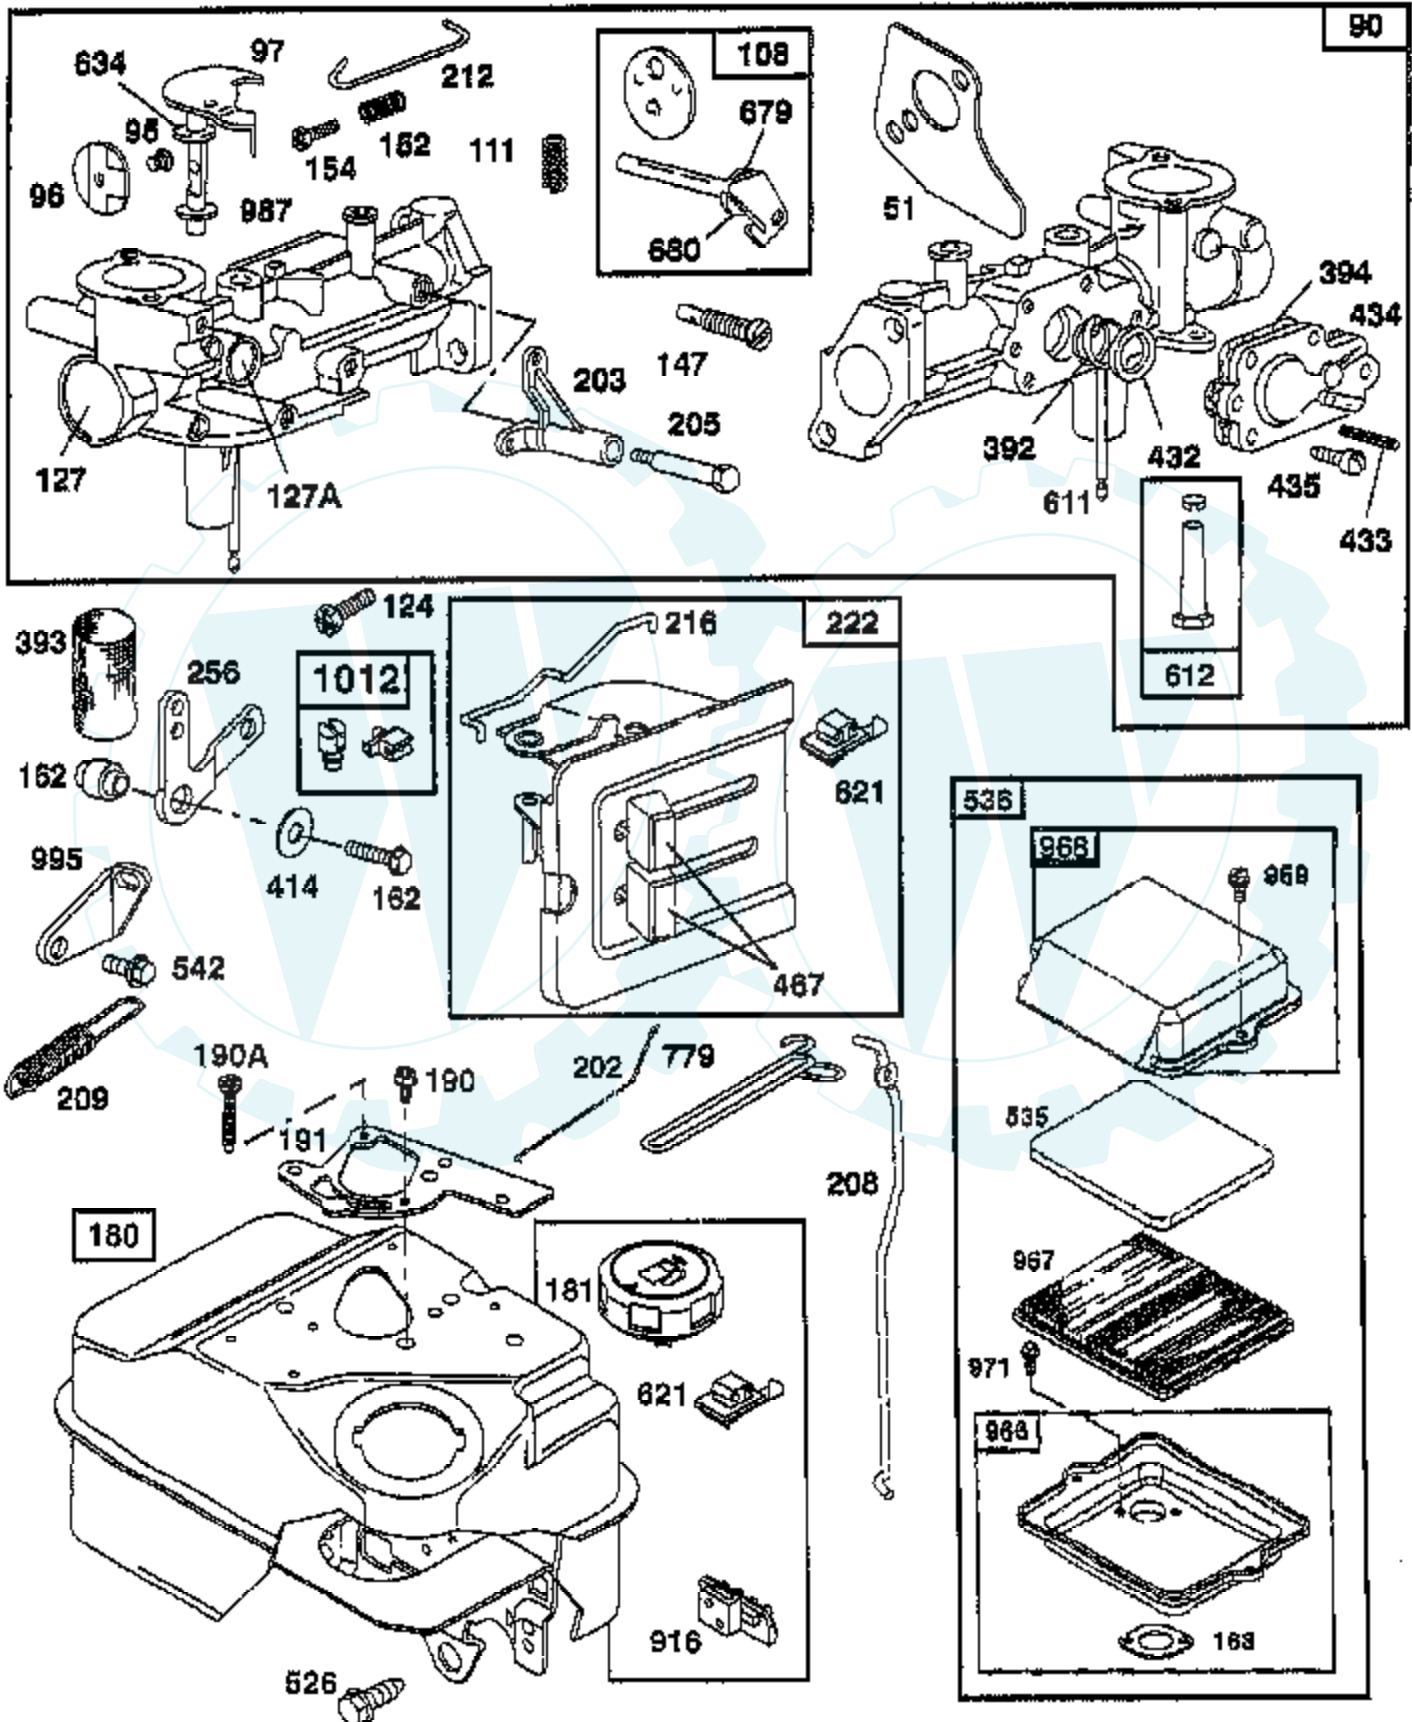

TILLER - - MODEL NUMBER 3355A89
ENGINE, BRIGGS & STRATTON - - MODEL NUMBER 137202, TYPE NO. 1116-E1

Ref #	Part Number	Qty	Description
1	497144		CYLINDER ASSEMBLY
2	399268		BUSHING, CYLINDER
3	299819		SEAL, OIL
5	214040		HEAD, CYLINDER
7	272157		GASKET, CYLINDER HEAD
8	495774		BREATHER ASSEMBLY
9	27549		GASKET, VALVE COVER
10	94621		SCREW, STEMS
11	66578		GROMMET, BREATHER TUBE
12	270080		GASKET CRANKCASE STANDARD .015"
12	270125		GASKET, CRANKCASE .005" THICK
12	270126		GASKET, CRANKCASE .009" THICK
13	94221		SCREW, CYLINDER HEAD 2-3/32"
14	94679		SCREW, CYLINDER HEAD 2-15/32"
15	94916		PLUG, PIPE, HEX SOCKET
16	492088		CRANKSHAFT
16	94388		TIMING GEAR KEY
18	494044		COVER ASSEMBLY, CRANKCASE
19	495660		BUSHING, CRANKCASE COVER
20	294606		SEAL, OIL
21	281658		PLUG-OIL FILLER
22	94980		SCREW, COVER MOUNTING
23	393673		FLYWHEEL-MAGNETO
24	222698		KEY, FLYWHEEL
25	298904		PISTON ASSEMBLY, STANDARD
25	298905		PISTON ASSEMBLY .010" OVERSIZE
25	298906		PISTON ASSEMBLY .020" OVERSIZE
25	298907		PISTON ASSEMBLY .030" OVERSIZE
26	298982		RING SET, PISTON, STANDARD
26	299742		RING SET, PISTON, CHROME, STANDARD
26	298983		RING SET, PISTON .010" OVERSIZE
26	298984		RING SET, PISTON .020" OVERSIZE
26	298985		RING SET, PISTON .030" OVERSIZE
27	26026		LOCK, PISTON PIN
28	298909		PIN ASSY, PISTON, STD
28	298908		PIN ASSEMBLY, PISTON .005" OVERSIZE
29	299430		ROD ASSEMBLY, CONNECTING
29	390459		ROD ASSEMBLY, CONNECTING
30	221890		DIPPER, CONNECTING ROD
32	94745		SCREW, CONNECTING ROD
33	211119		VALVE, EXHAUST
34	261044		VALVE, INTAKE
35	260552		SPRING, INTAKE VALVE
36	26478		SPRING, EXHAUST VALVE
37	222443		GUARD, FLYWHEEL
40	93312		RETAINER, VALVE SPRING
45	260642		TAPPET, VALVE
46	214726		GEAR-CAM
51	273113		GASKET, CARBURETOR MOUNTING
55	497442		HOUSING, REWIND STARTER
56	498144		PULLEY, REWIND STARTER
58	280399		ROPE, REWIND STARTER (CUT TO 88-5/8)
59	396892		INSERT, HANDLE
60	393152		HANDLE, REWIND STARTER
65	94904		SCREW, SEMS
73	225176		SCREEN, ROTATING
81	222263		LOCK, SCREW
90	498298		CARBURETOR ASSEMBLY