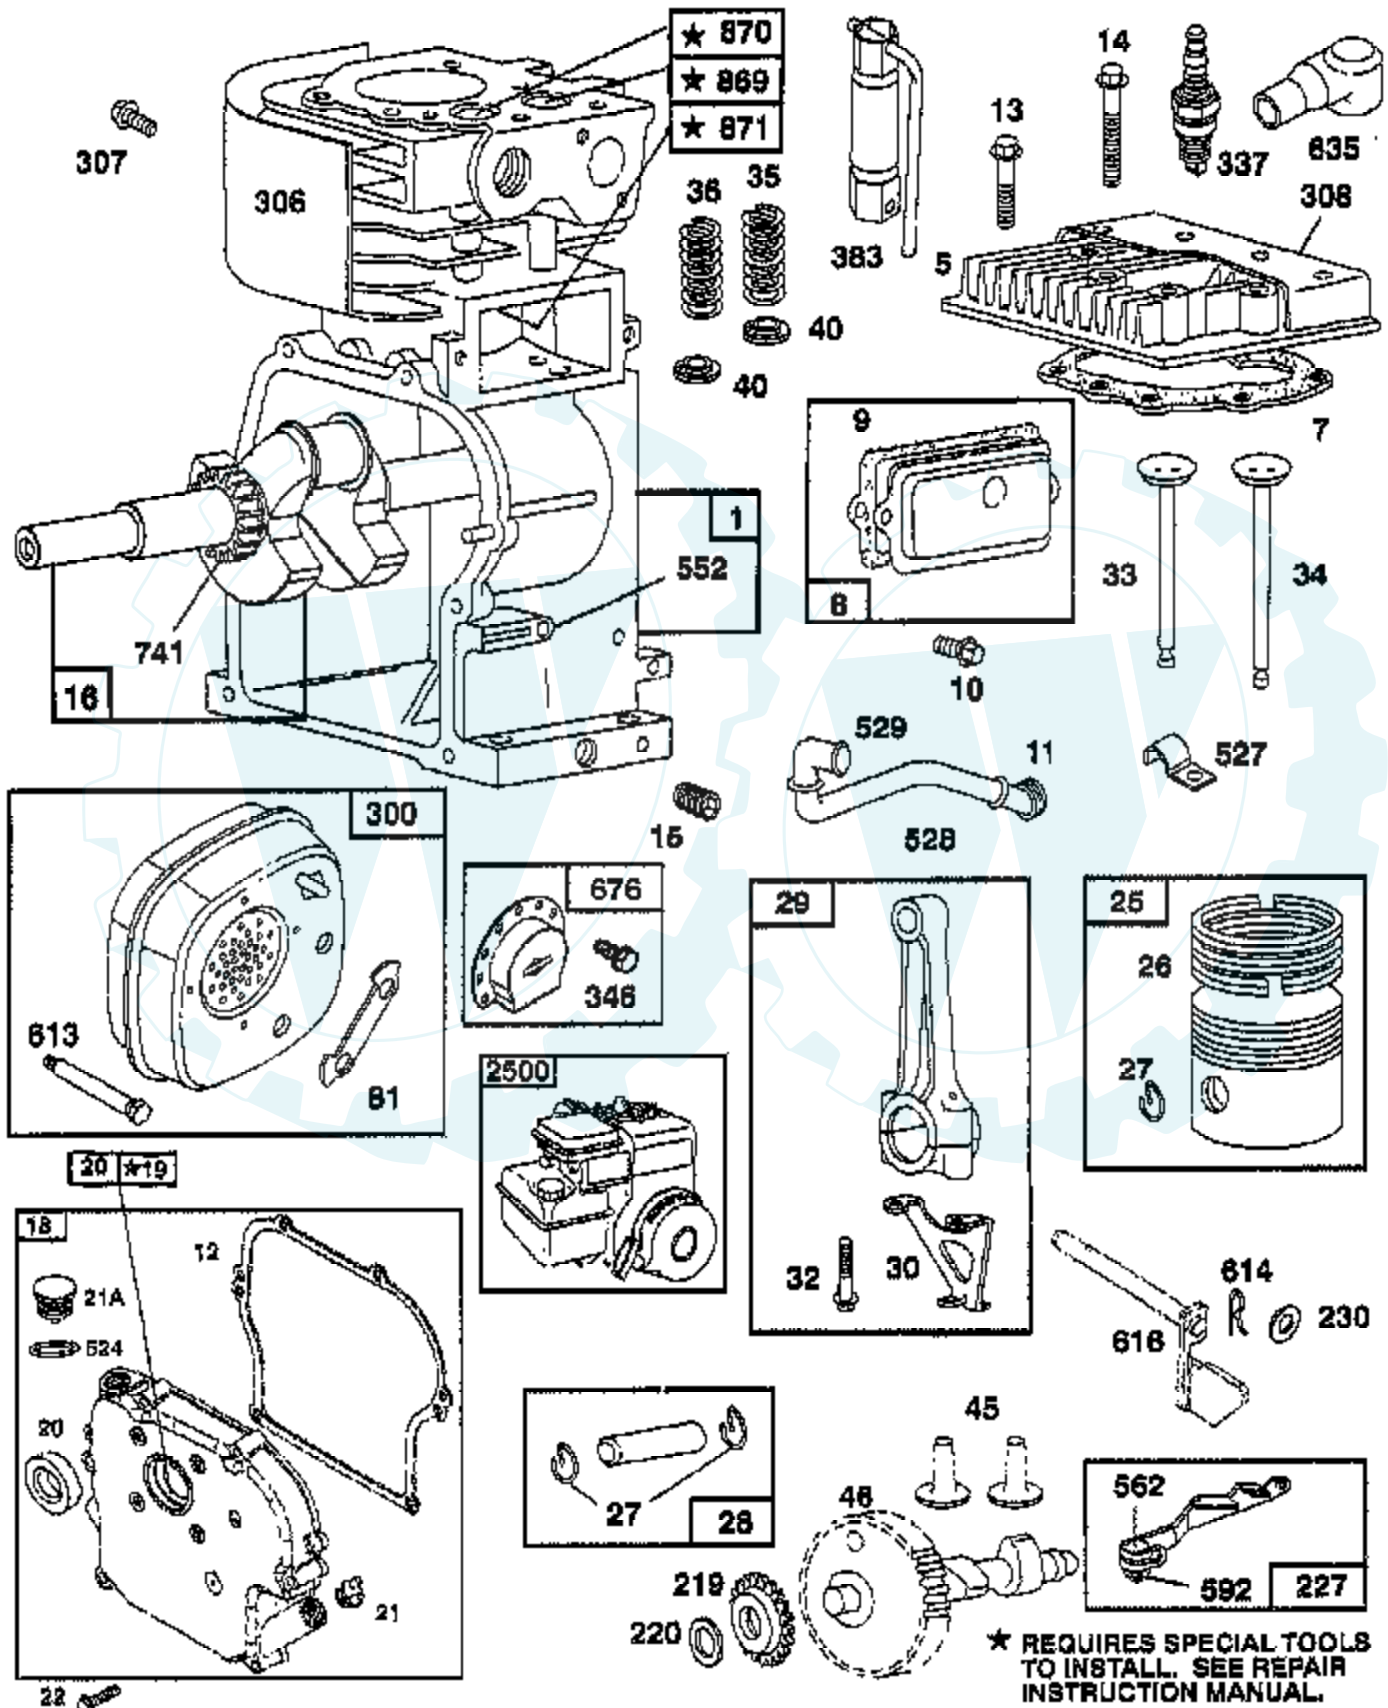

TILLER - - MODEL NUMBER 3355A89 ENGINE, BRIGGS & STRATTON - - MODEL NUMBER 137202, TYPE NO. 1116-E1

★ REQUIRES SPECIAL TOOLS TO INSTALL. SEE REPAIR INSTRUCTION MANUAL.

Ref #	Part Number	Qty	Description
1	497144		CYLINDER ASSEMBLY
2	399268		BUSHING, CYLINDER
3	299819		SEAL, OIL
5	214040		HEAD, CYLINDER
7	272157		GASKET, CYLINDER HEAD
8	495774		BREATHER ASSEMBLY
9	27549		GASKET, VALVE COVER
10	94621		SCREW, STEMS
11	66578		GROMMET, BREATHER TUBE
12	270080		GASKET CRANKCASE STANDARD .015"
12	270125		GASKET, CRANKCASE .005" THICK
12	270126		GASKET, CRANKCASE .009" THICK
13	94221		SCREW, CYLINDER HEAD 2-3/32"
14	94679		SCREW, CYLINDER HEAD 2-15/32"
15	94916		PLUG, PIPE, HEX SOCKET
16	492088		CRANKSHAFT
16	94388		TIMING GEAR KEY
18	494044		COVER ASSEMBLY, CRANKCASE
19	495660		BUSHING, CRANKCASE COVER
20	294606		SEAL, OIL
21	281658		PLUG-OIL FILLER
22	94980		SCREW, COVER MOUNTING
23	393673		FLYWHEEL-MAGNETO
24	222698		KEY, FLYWHEEL
25	298904		PISTON ASSEMBLY, STANDARD
25	298905		PISTON ASSEMBLY .010" OVERSIZE
25	298906		PISTON ASSEMBLY .020" OVERSIZE
25	298907		PISTON ASSEMBLY .030" OVERSIZE
26	298982		RING SET, PISTON, STANDARD
26	299742		RING SET, PISTON, CHROME, STANDARD
26	298983		RING SET, PISTON .010" OVERSIZE
26	298984		RING SET, PISTON .020" OVERSIZE
26	298985		RING SET, PISTON .030" OVERSIZE
27	26026		LOCK, PISTON PIN
28	298909		PIN ASSY, PISTON, STD
28	298908		PIN ASSEMBLY, PISTON .005" OVERSIZE
29	299430		ROD ASSEMBLY, CONNECTING
29	390459		ROD ASSEMBLY, CONNECTING
30	221890		DIPPER, CONNECTING ROD
32	94745		SCREW, CONNECTING ROD
33	211119		VALVE, EXHAUST
34	261044		VALVE, INTAKE
35	260552		SPRING, INTAKE VALVE
36	26478		SPRING, EXHAUST VALVE
37	222443		GUARD, FLYWHEEL
40	93312		RETAINER, VALVE SPRING
45	260642		TAPPET, VALVE
46	214726		GEAR-CAM
51	273113		GASKET, CARBURETOR MOUNTING
55	497442		HOUSING, REWIND STARTER
56	498144		PULLEY, REWIND STARTER
58	280399		ROPE, REWIND STARTER (CUT TO 88-5/8)
59	396892		INSERT, HANDLE
60	393152		HANDLE, REWIND STARTER
65	94904		SCREW, SEMS
73	225176		SCREEN, ROTATING
81	222263		LOCK, SCREW
90	498298		CARBURETOR ASSEMBLY