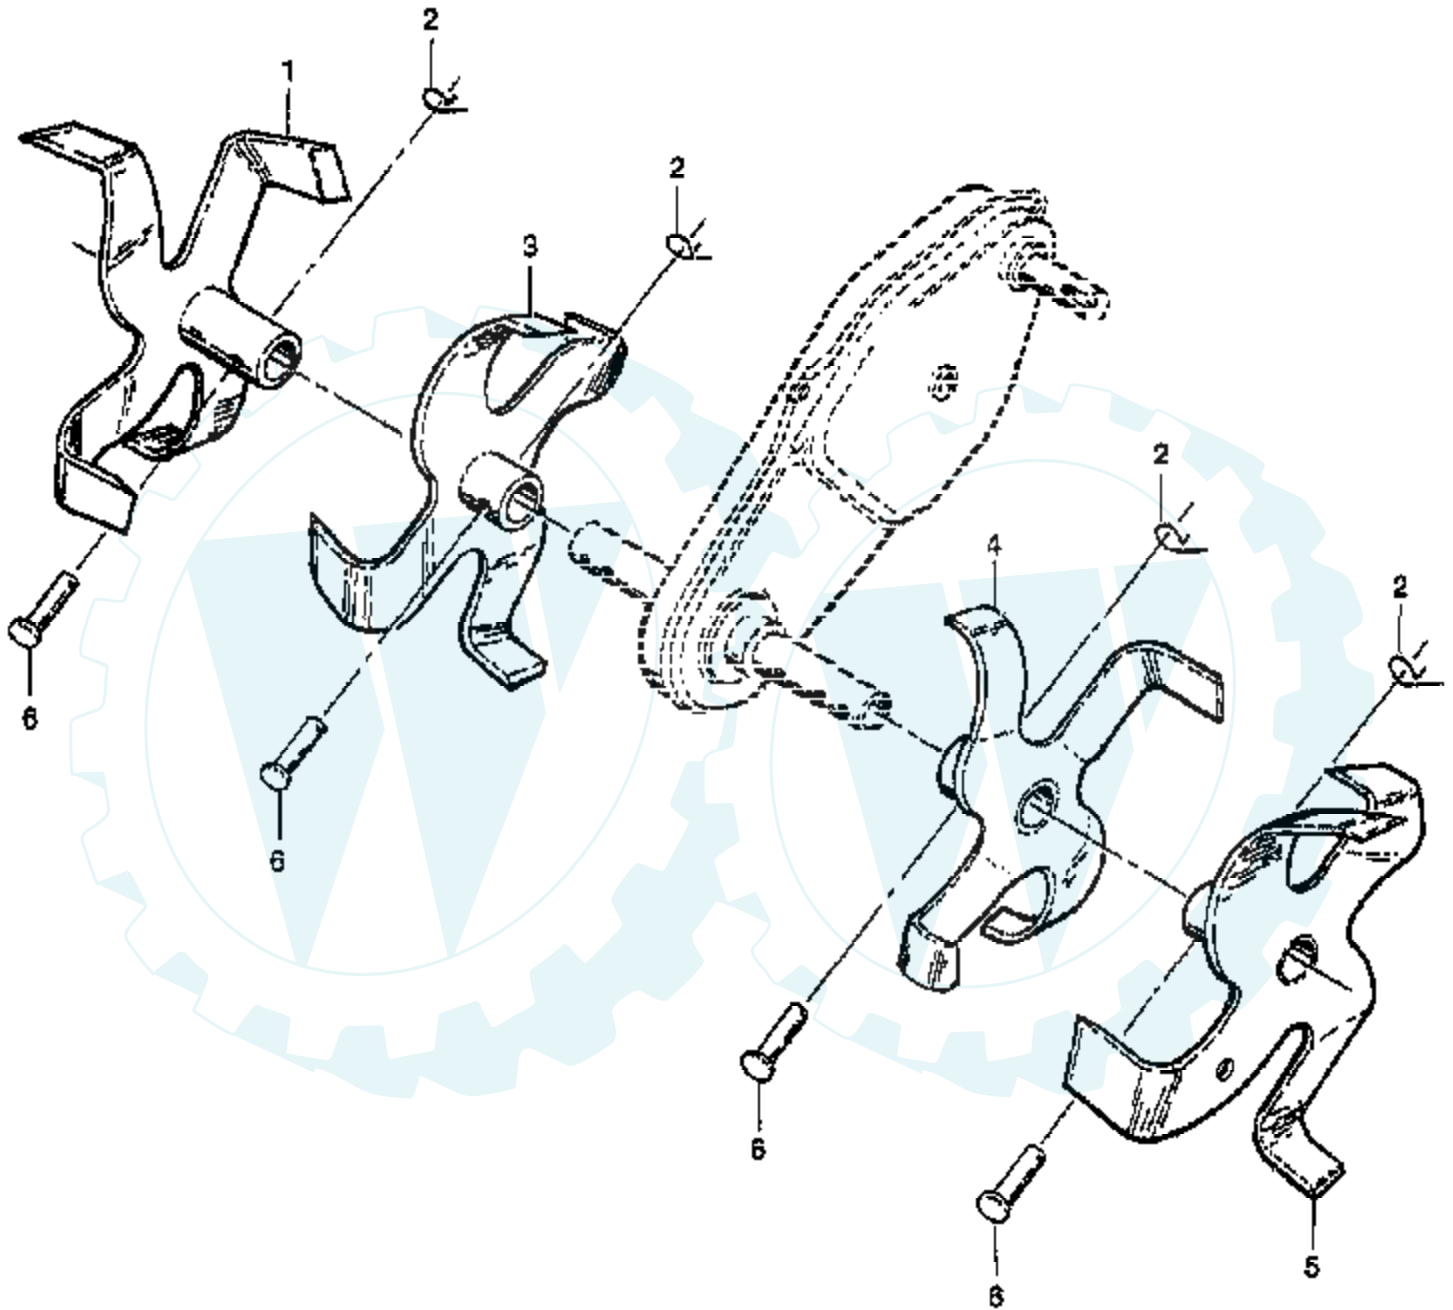

TILLER - - MODEL NUMBER 3355A89

TINE ASSEMBLY

Ref #	Part Number	Qty	Description
1	156934		"TINE ASM, OUTER RH"
2	3146R		RETAINER.SPRING
3	156932		"TINE ASM.INNER,RH"
4	156931		TINE ASM.INNER LH
5	156933		"TINE ASM, OUTER LH"
6	4929H		RIVET.PAN HD.1.75