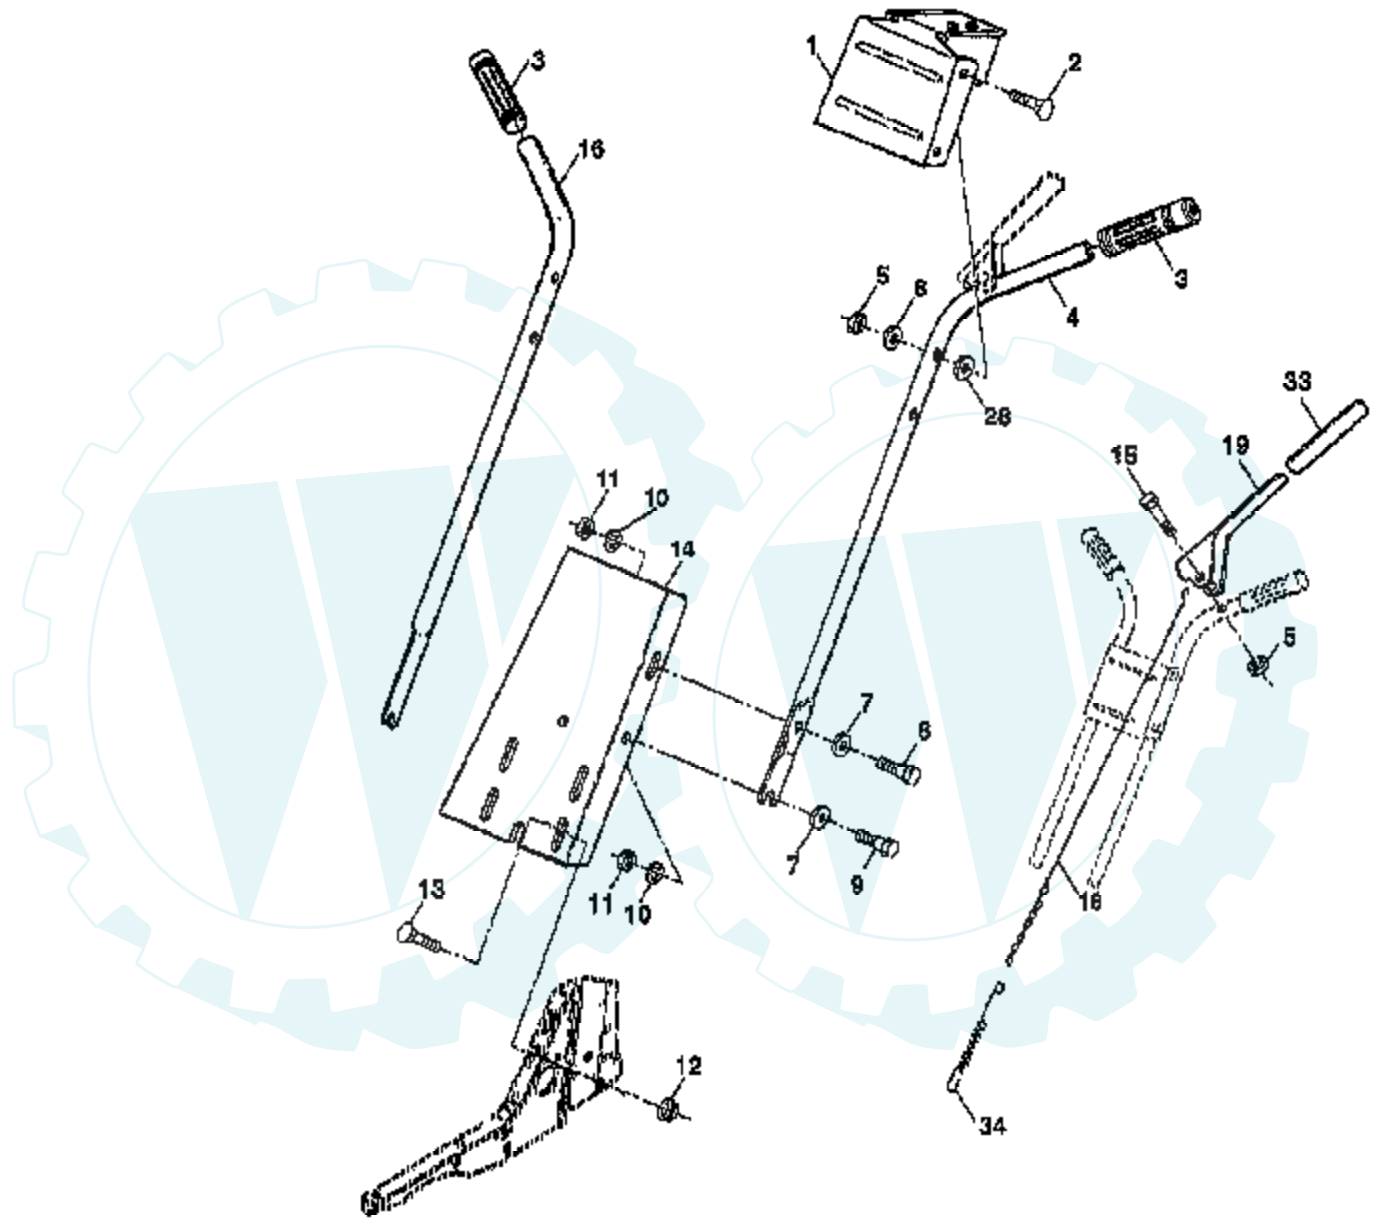

TILLER - - MODEL NUMBER AYP3352B99

HANDLE ASSEMBLY

Ref #	Part Number	Qty	Description
1	137176X505		HANDLE BRKT
2	72140512		BOLT
3	9266R		SUB= 624A78
4	151473		HANDLE LH
5	73680500		SUB= 73690500
6	19111116		WASHER
7	19121414		WASHER
8	74760516		SUB= 77394
9	74760512		BOLT
10	10040500		LOCKWASHER
11	73220500		NUT.HEX.5/16-18
12	98000129		NUT
13	72140506		BOLT
14	9209R505		PANEL. HANDLE
15	74760524		BOLT.HEX.5/16-1.5
16	151474		HANDLE RH
18	3067J		SUB= 100382K
19	164937		LEVER.CONTROL.TINE
28	19131312		WASHER
33	8206H		GRIP T
34	3070J		SPRING EXT TI