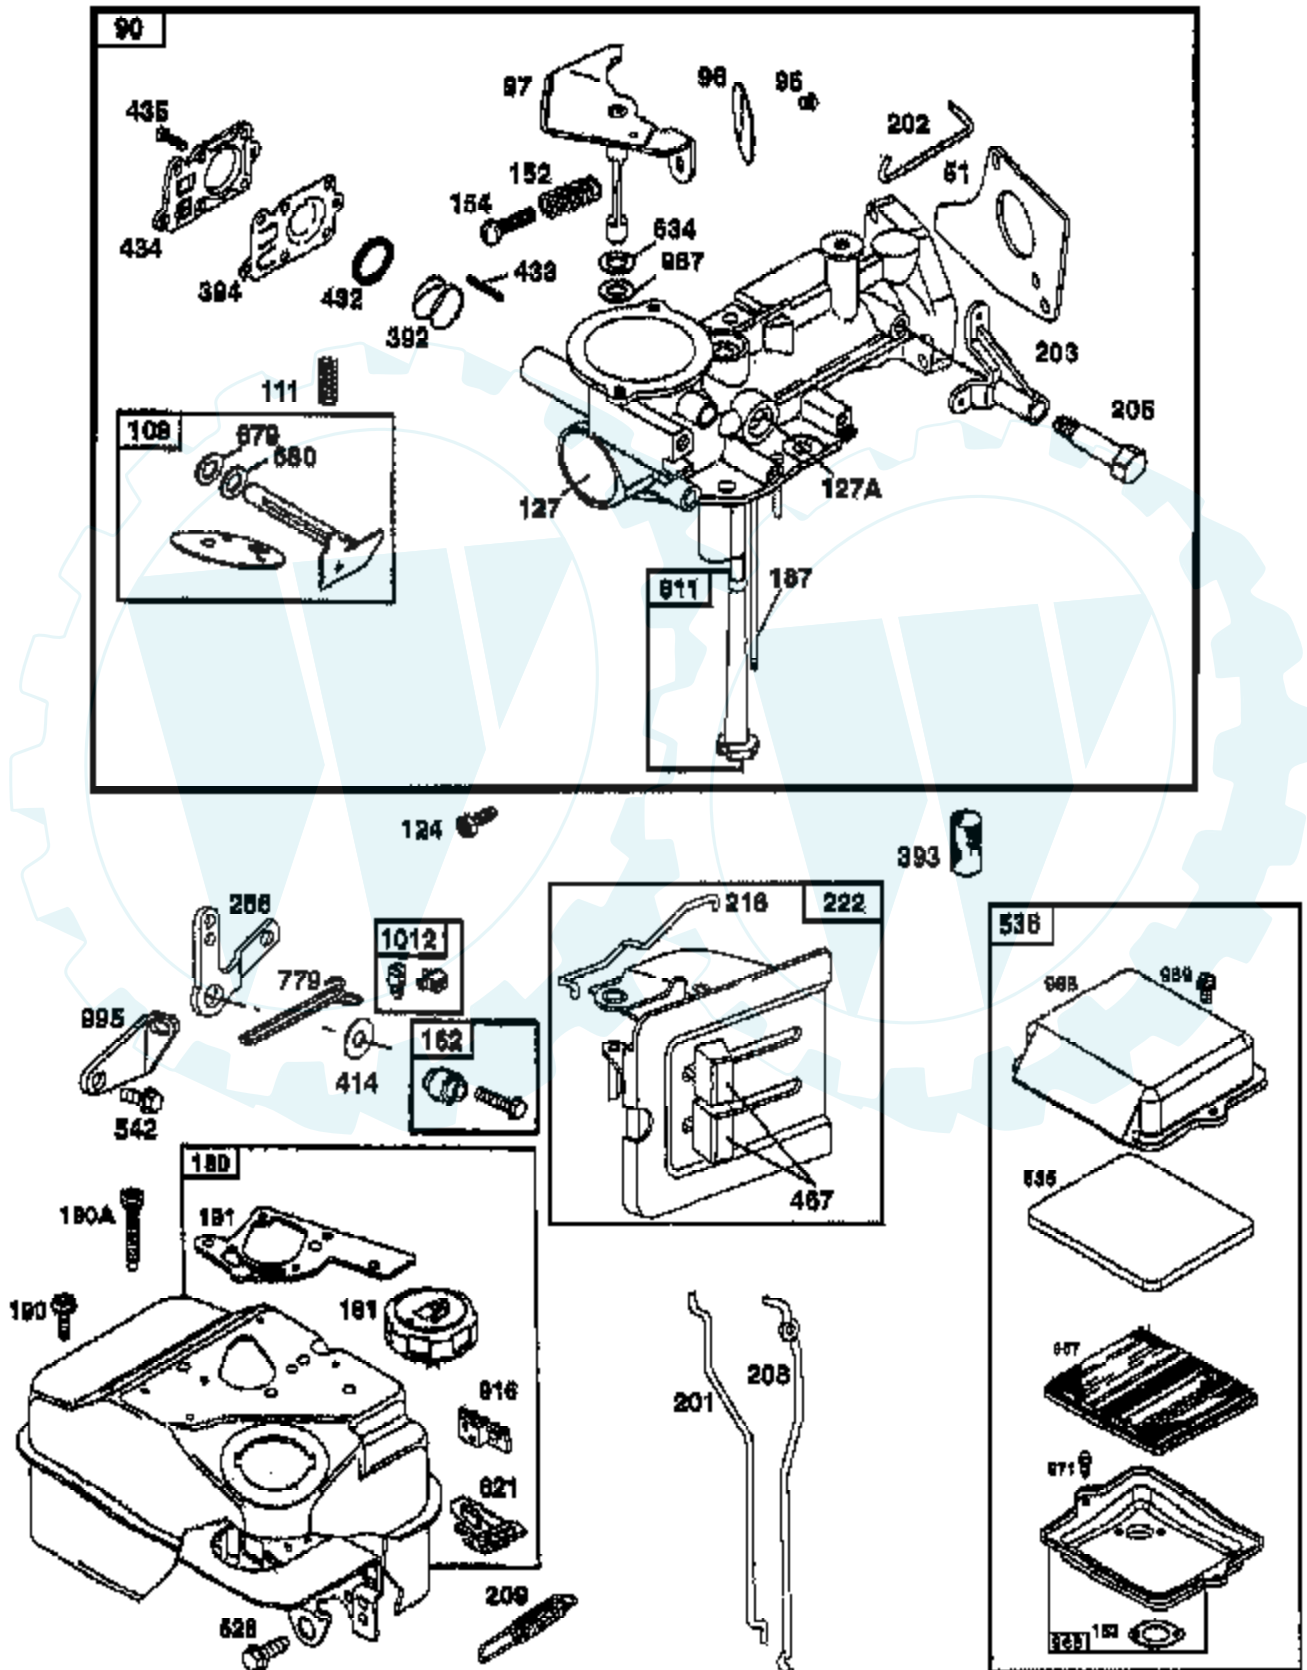

TILLER - - MODEL NUMBER AYP3352B99
ENGINE, BRIGGS & STRATTON - - MODEL NUMBER 134202, TYPE NO. 1118-E1

Ref #	Part Number	Qty	Description
1	495133		CYLINDER ASSEMBLY
2	399268		BUSHING, CYLINDER
3	299819		SEAL, OIL
5	214040		HEAD, CYLINDER
7	272157		GASKET, CYLINDER HEAD
8	495774		BREATHER ASSEMBLY
9	27549		GASKET, VALVE COVER
10	94621		SCREW, STEMS
11	66578		GROMMET, BREATHER TUBE
12	270080		GASKET CRANKCASE STANDARD .015"
12	270125		GASKET, CRANKCASE .005" THICK
12	270126		GASKET, CRANKCASE .009" THICK
13	94221		SCREW, CYLINDER HEAD 2-3/32"
14	94679		SCREW, CYLINDER HEAD 2-15/32"
15	94916		PLUG, PIPE, HEX SOCKET
16	492088		CRANKSHAFT
18	494044		COVER ASSEMBLY, CRANKCASE
19	495660		BUSHING, CRANKCASE COVER
20	294606		SEAL, OIL
21	281658		PLUG-OIL FILLER
21A	399195		SEAL ASSEMBLY, CYLINDER PLUG
22	94682		SCREW
23	399673		FLYWHEEL, MAGNETO
24	222698		KEY, FLYWHEEL
25	399819		PISTON ASSEMBLY
25	393820		PISTON ASSEMBLY-.010 OVERSIZE
25	393821		PISTON ASSEMBLY-.020 OVERSIZE
25	393822		PISTON ASSEMBLY-.030 OVERSIZE
26	393067		RING SET, PISTON
26	399014		RING SET-PISTON-.010 OVERSIZE
26	399015		RING SET-PISTON.020 OVERSIZE
26	399016		RING SET-PISTON-.030 OVERSIZE
27	26026		LOCK, PISTON PIN
28	298909		PIN ASSY, PISTON, STD
28	298908		PIN ASSEMBLY, PISTON .005" OVERSIZE
29	299430		ROD ASSEMBLY, CONNECTING
29	390459		ROD ASSEMBLY, CONNECTING
30	225183		DIPPER-CONNECTING ROD
32	94699		SCREW
33	211119		VALVE, EXHAUST
34	261044		VALVE, INTAKE
35	260552		SPRING, INTAKE VALVE
36	26478		SPRING, EXHAUST VALVE
37	222443		GUARD, FLYWHEEL
40	93312		RETAINER, VALVE SPRING
45	260642		TAPPET, VALVE
46	212733		GEAR, CAM
51	273113		GASKET, CARBURETOR MOUNTING
55	497442		HOUSING, REWIND STARTER
56	498144		PULLEY, REWIND STARTER
58	280399		ROPE, REWIND STARTER (CUT TO 88-5/8)
59	396892		INSERT, HANDLE
60	393152		HANDLE, REWIND STARTER
65	94686		SCREW, HOUSING MOUNTING
73	225176		SCREEN, ROTATING
81	222263		LOCK, SCREW
90	498298		CARBURETOR ASSEMBLY
95	93499		SCREW