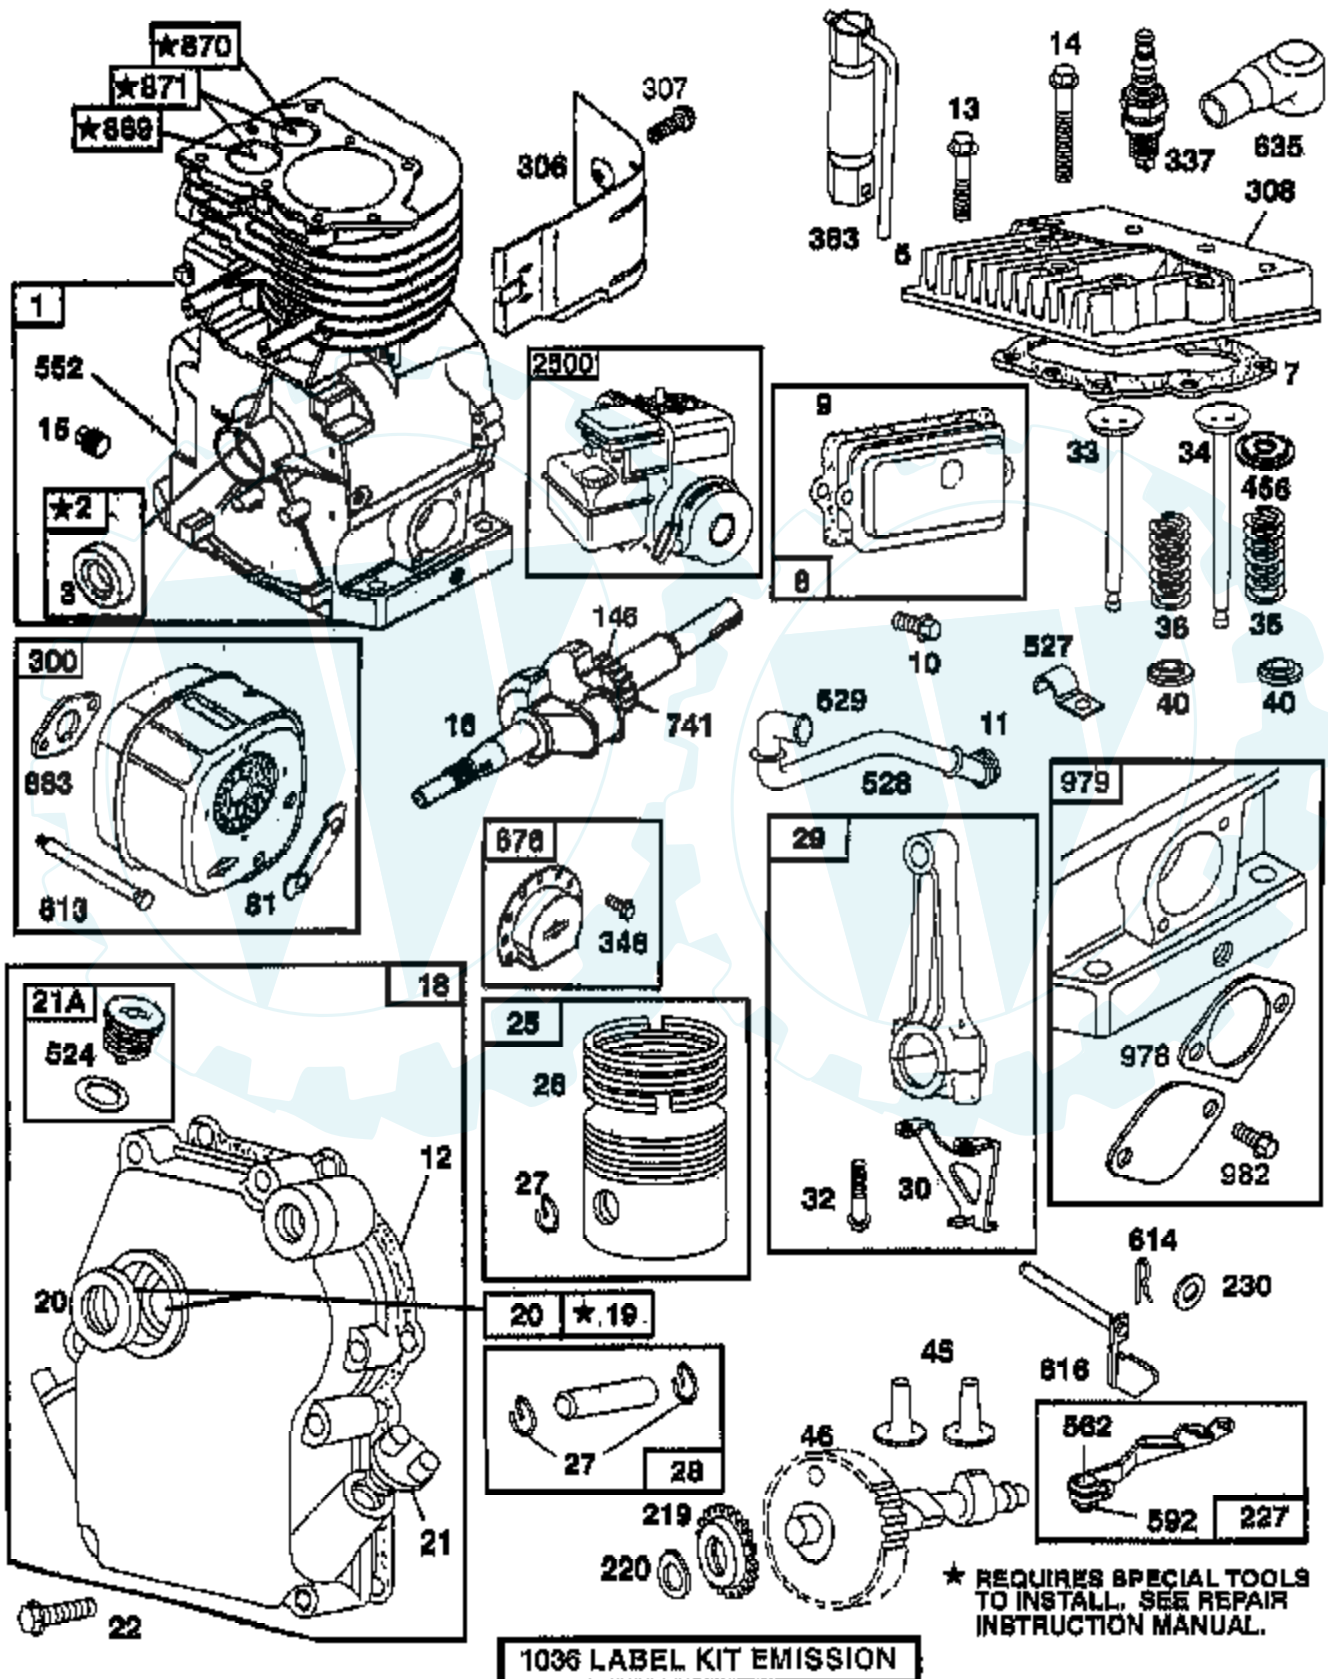

TILLER - - MODEL NUMBER AYP3352B99 ENGINE, BRIGGS & STRATTON - - MODEL NUMBER 134202, TYPE NO. 1118-E1

Ref #	Part Number	Qty	Description
1	495133		CYLINDER ASSEMBLY
2	399268		BUSHING, CYLINDER
3	299819		SEAL, OIL
5	214040		HEAD, CYLINDER
7	272157		GASKET, CYLINDER HEAD
8	495774		BREATHER ASSEMBLY
9	27549		GASKET, VALVE COVER
10	94621		SCREW, STEMS
11	66578		GROMMET, BREATHER TUBE
12	270080		GASKET CRANKCASE STANDARD .015"
12	270125		GASKET, CRANKCASE .005" THICK
12	270126		GASKET, CRANKCASE .009" THICK
13	94221		SCREW, CYLINDER HEAD 2-3/32"
14	94679		SCREW, CYLINDER HEAD 2-15/32"
15	94916		PLUG, PIPE, HEX SOCKET
16	492088		CRANKSHAFT
18	494044		COVER ASSEMBLY, CRANKCASE
19	495660		BUSHING, CRANKCASE COVER
20	294606		SEAL, OIL
21	281658		PLUG-OIL FILLER
21A	399195		SEAL ASSEMBLY, CYLINDER PLUG
22	94682		SCREW
23	399673		FLYWHEEL, MAGNETO
24	222698		KEY, FLYWHEEL
25	399819		PISTON ASSEMBLY
25	393820		PISTON ASSEMBLY-.010 OVERSIZE
25	393821		PISTON ASSEMBLY-.020 OVERSIZE
25	393822		PISTON ASSEMBLY-.030 OVERSIZE
26	393067		RING SET, PISTON
26	399014		RING SET-PISTON-.010 OVERSIZE
26	399015		RING SET-PISTON.020 OVERSIZE
26	399016		RING SET-PISTON-.030 OVERSIZE
27	26026		LOCK, PISTON PIN
28	298909		PIN ASSY, PISTON, STD
28	298908		PIN ASSEMBLY, PISTON .005" OVERSIZE
29	299430		ROD ASSEMBLY, CONNECTING
29	390459		ROD ASSEMBLY, CONNECTING
30	225183		DIPPER-CONNECTING ROD
32	94699		SCREW
33	211119		VALVE, EXHAUST
34	261044		VALVE, INTAKE
35	260552		SPRING, INTAKE VALVE
36	26478		SPRING, EXHAUST VALVE
37	222443		GUARD, FLYWHEEL
40	93312		RETAINER, VALVE SPRING
45	260642		TAPPET, VALVE
46	212733		GEAR, CAM
51	273113		GASKET, CARBURETOR MOUNTING
55	497442		HOUSING, REWIND STARTER
56	498144		PULLEY, REWIND STARTER
58	280399		ROPE, REWIND STARTER (CUT TO 88-5/8)
59	396892		INSERT, HANDLE
60	393152		HANDLE, REWIND STARTER
65	94686		SCREW, HOUSING MOUNTING
73	225176		SCREEN, ROTATING
81	222263		LOCK, SCREW
90	498298		CARBURETOR ASSEMBLY
95	93499		SCREW