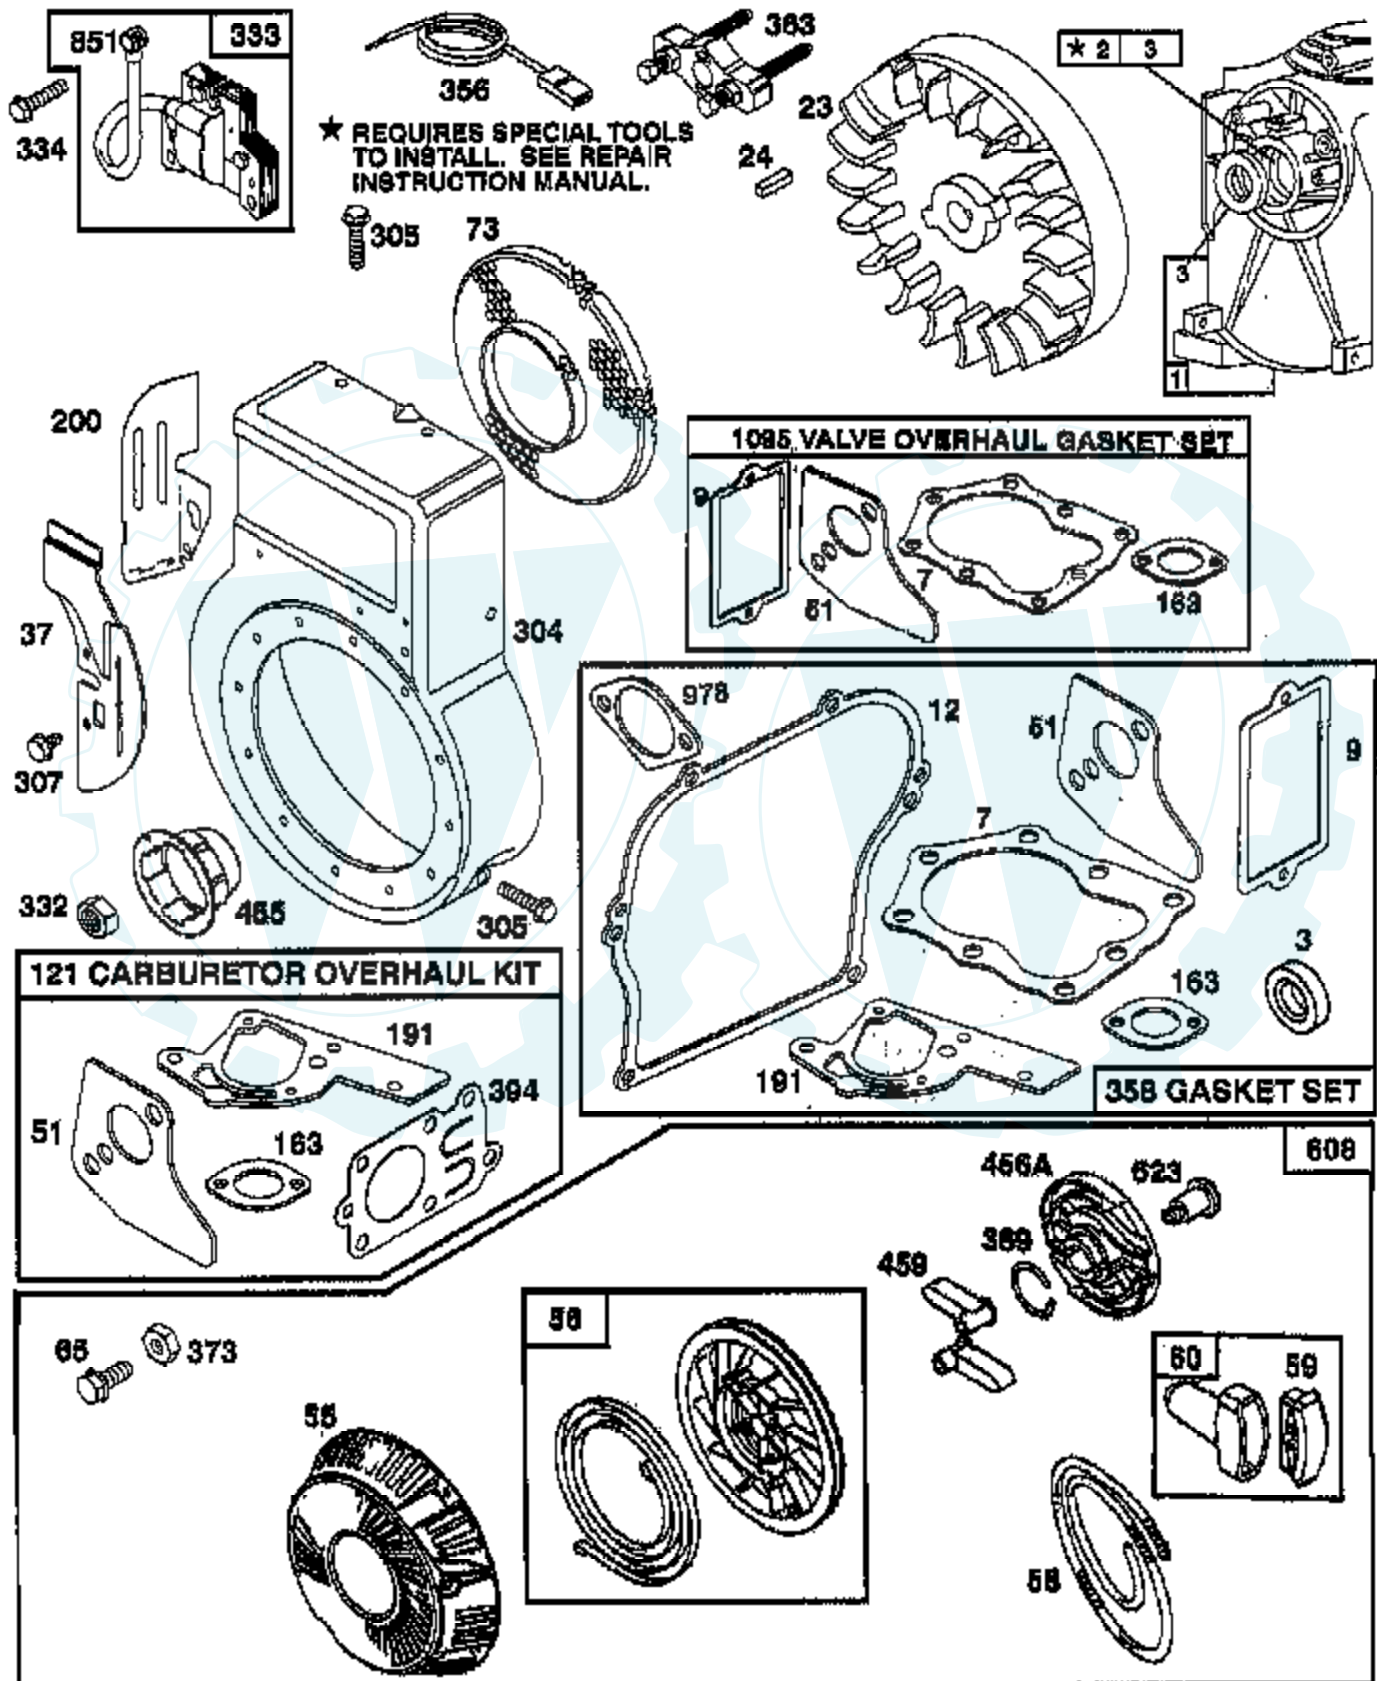

TILLER - - MODEL NUMBER AYP3352B99 ENGINE, BRIGGS & STRATTON - - MODEL NUMBER 134202, TYPE NO. 1118-E1

Ref #	Part Number	Qty	Description
1	495133		CYLINDER ASSEMBLY
2	399268		BUSHING, CYLINDER
3	299819		SEAL, OIL
5	214040		HEAD, CYLINDER
7	272157		GASKET, CYLINDER HEAD
8	495774		BREATHER ASSEMBLY
9	27549		GASKET, VALVE COVER
10	94621		SCREW, STEMS
11	66578		GROMMET, BREATHER TUBE
12	270080		GASKET CRANKCASE STANDARD .015"
12	270125		GASKET, CRANKCASE .005" THICK
12	270126		GASKET, CRANKCASE .009" THICK
13	94221		SCREW, CYLINDER HEAD 2-3/32"
14	94679		SCREW, CYLINDER HEAD 2-15/32"
15	94916		PLUG, PIPE, HEX SOCKET
16	492088		CRANKSHAFT
18	494044		COVER ASSEMBLY, CRANKCASE
19	495660		BUSHING, CRANKCASE COVER
20	294606		SEAL, OIL
21	281658		PLUG-OIL FILLER
21A	399195		SEAL ASSEMBLY, CYLINDER PLUG
22	94682		SCREW
23	399673		FLYWHEEL, MAGNETO
24	222698		KEY, FLYWHEEL
25	399819		PISTON ASSEMBLY
25	393820		PISTON ASSEMBLY-.010 OVERSIZE
25	393821		PISTON ASSEMBLY-.020 OVERSIZE
25	393822		PISTON ASSEMBLY-.030 OVERSIZE
26	393067		RING SET, PISTON
26	399014		RING SET-PISTON-.010 OVERSIZE
26	399015		RING SET-PISTON.020 OVERSIZE
26	399016		RING SET-PISTON-.030 OVERSIZE
27	26026		LOCK, PISTON PIN
28	298909		PIN ASSY, PISTON, STD
28	298908		PIN ASSEMBLY, PISTON .005" OVERSIZE
29	299430		ROD ASSEMBLY, CONNECTING
29	390459		ROD ASSEMBLY, CONNECTING
30	225183		DIPPER-CONNECTING ROD
32	94699		SCREW
33	211119		VALVE, EXHAUST
34	261044		VALVE, INTAKE
35	260552		SPRING, INTAKE VALVE
36	26478		SPRING, EXHAUST VALVE
37	222443		GUARD, FLYWHEEL
40	93312		RETAINER, VALVE SPRING
45	260642		TAPPET, VALVE
46	212733		GEAR, CAM
51	273113		GASKET, CARBURETOR MOUNTING
55	497442		HOUSING, REWIND STARTER
56	498144		PULLEY, REWIND STARTER
58	280399		ROPE, REWIND STARTER (CUT TO 88-5/8)
59	396892		INSERT, HANDLE
60	393152		HANDLE, REWIND STARTER
65	94686		SCREW, HOUSING MOUNTING
73	225176		SCREEN, ROTATING
81	222263		LOCK, SCREW
90	498298		CARBURETOR ASSEMBLY
95	93499		SCREW