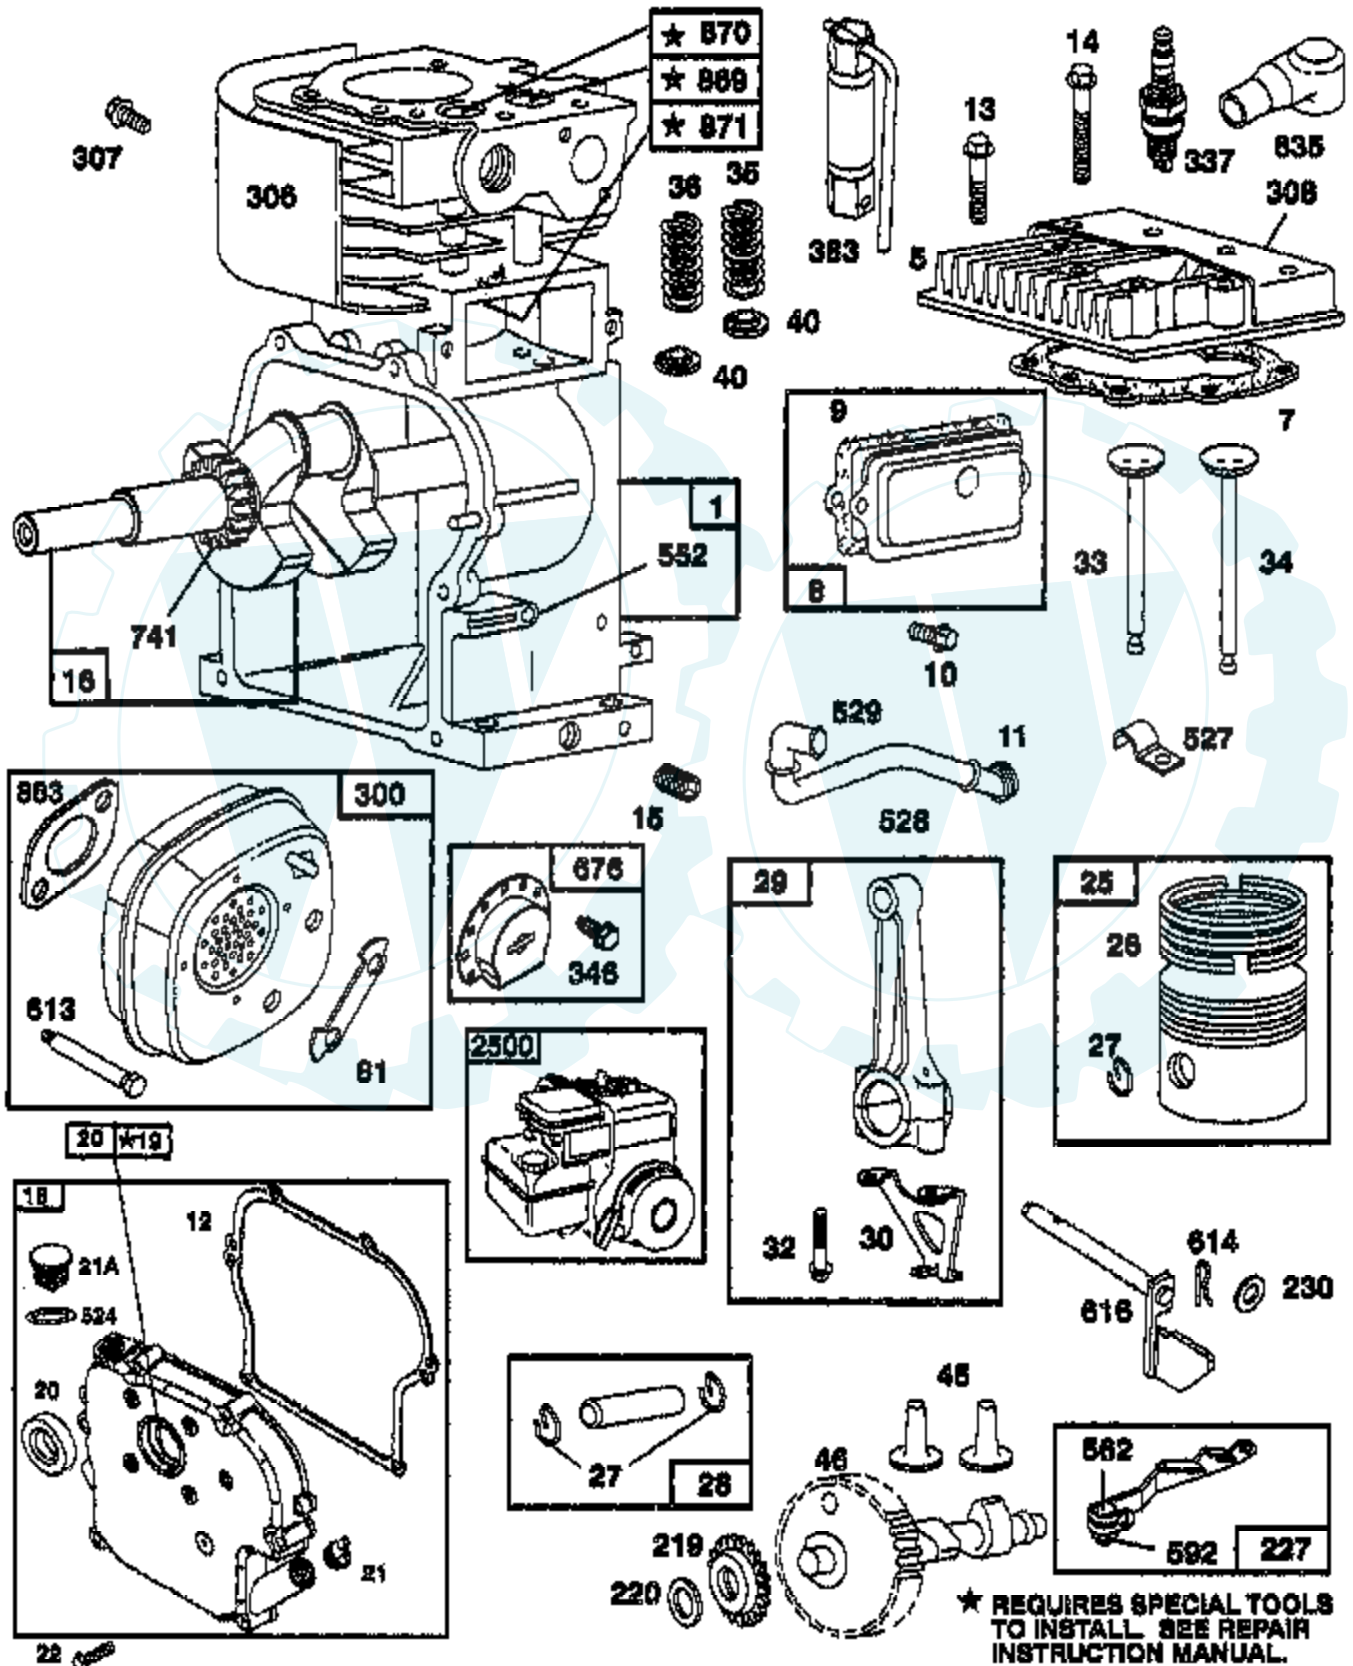

TILLER - - MODEL NUMBER AYP3352B89 ENGINE, BRIGGS & STRATTON - - MODEL NUMBER 137202, TYPE NO. 1124-E1

Ref #	Part Number	Qty	Description
1	497144		CYLINDER ASSEMBLY
2	399268		BUSHING, CYLINDER
3	299819		SEAL, OIL
5	214040		HEAD, CYLINDER
7	272157		GASKET, CYLINDER HEAD
8	495774		BREATHER ASSEMBLY
9	27549		GASKET, VALVE COVER
10	94621		SCREW, STEMS
11	66578		GROMMET, BREATHER TUBE
12	270080		GASKET CRANKCASE STANDARD .015"
12	270125		GASKET, CRANKCASE .005" THICK
12	270126		GASKET, CRANKCASE .009" THICK
13	94221		SCREW, CYLINDER HEAD 2-3/32"
14	94679		SCREW, CYLINDER HEAD 2-15/32"
15	94916		PLUG, PIPE, HEX SOCKET
16	492088		CRANKSHAFT
16	94388		TIMING GEAR KEY
18	494044		COVER ASSEMBLY, CRANKCASE
19	495660		BUSHING, CRANKCASE COVER
20	294606		SEAL, OIL
21	281658		PLUG-OIL FILLER
22	94980		SCREW, COVER MOUNTING
23	393673		FLYWHEEL-MAGNETO
24	222698		KEY, FLYWHEEL
25	298904		PISTON ASSEMBLY, STANDARD
25	298905		PISTON ASSEMBLY .010" OVERSIZE
25	298906		PISTON ASSEMBLY .020" OVERSIZE
25	298907		PISTON ASSEMBLY .030" OVERSIZE
26	298982		RING SET, PISTON, STANDARD
26	299742		RING SET, PISTON, CHROME, STANDARD
26	298983		RING SET, PISTON .010" OVERSIZE
26	298984		RING SET, PISTON .020" OVERSIZE
26	298985		RING SET, PISTON .030" OVERSIZE
27	26026		LOCK, PISTON PIN
28	298909		PIN ASSY, PISTON, STD
28	298908		PIN ASSEMBLY, PISTON .005" OVERSIZE
29	299430		ROD ASSEMBLY, CONNECTING
29	390459		ROD ASSEMBLY, CONNECTING
30	221890		DIPPER, CONNECTING ROD
32	94745		SCREW, CONNECTING ROD
33	211119		VALVE, EXHAUST
34	261044		VALVE, INTAKE
35	260552		SPRING, INTAKE VALVE
36	26478		SPRING, EXHAUST VALVE
37	222443		GUARD, FLYWHEEL
40	93312		RETAINER, VALVE SPRING
45	260642		TAPPET, VALVE
46	214726		GEAR-CAM
51	273113		GASKET, CARBURETOR MOUNTING
55	497442		HOUSING, REWIND STARTER
56	498144		PULLEY, REWIND STARTER
58	66894		ROPE, REWIND STARTER
60	691915		HANDLE, REWIND STARTER
65	94904		SCREW, SEMS
65A	94669		SCREW, HEX
73	225176		SCREEN, ROTATING
81	222263		LOCK, SCREW
90	498298		CARBURETOR ASSEMBLY