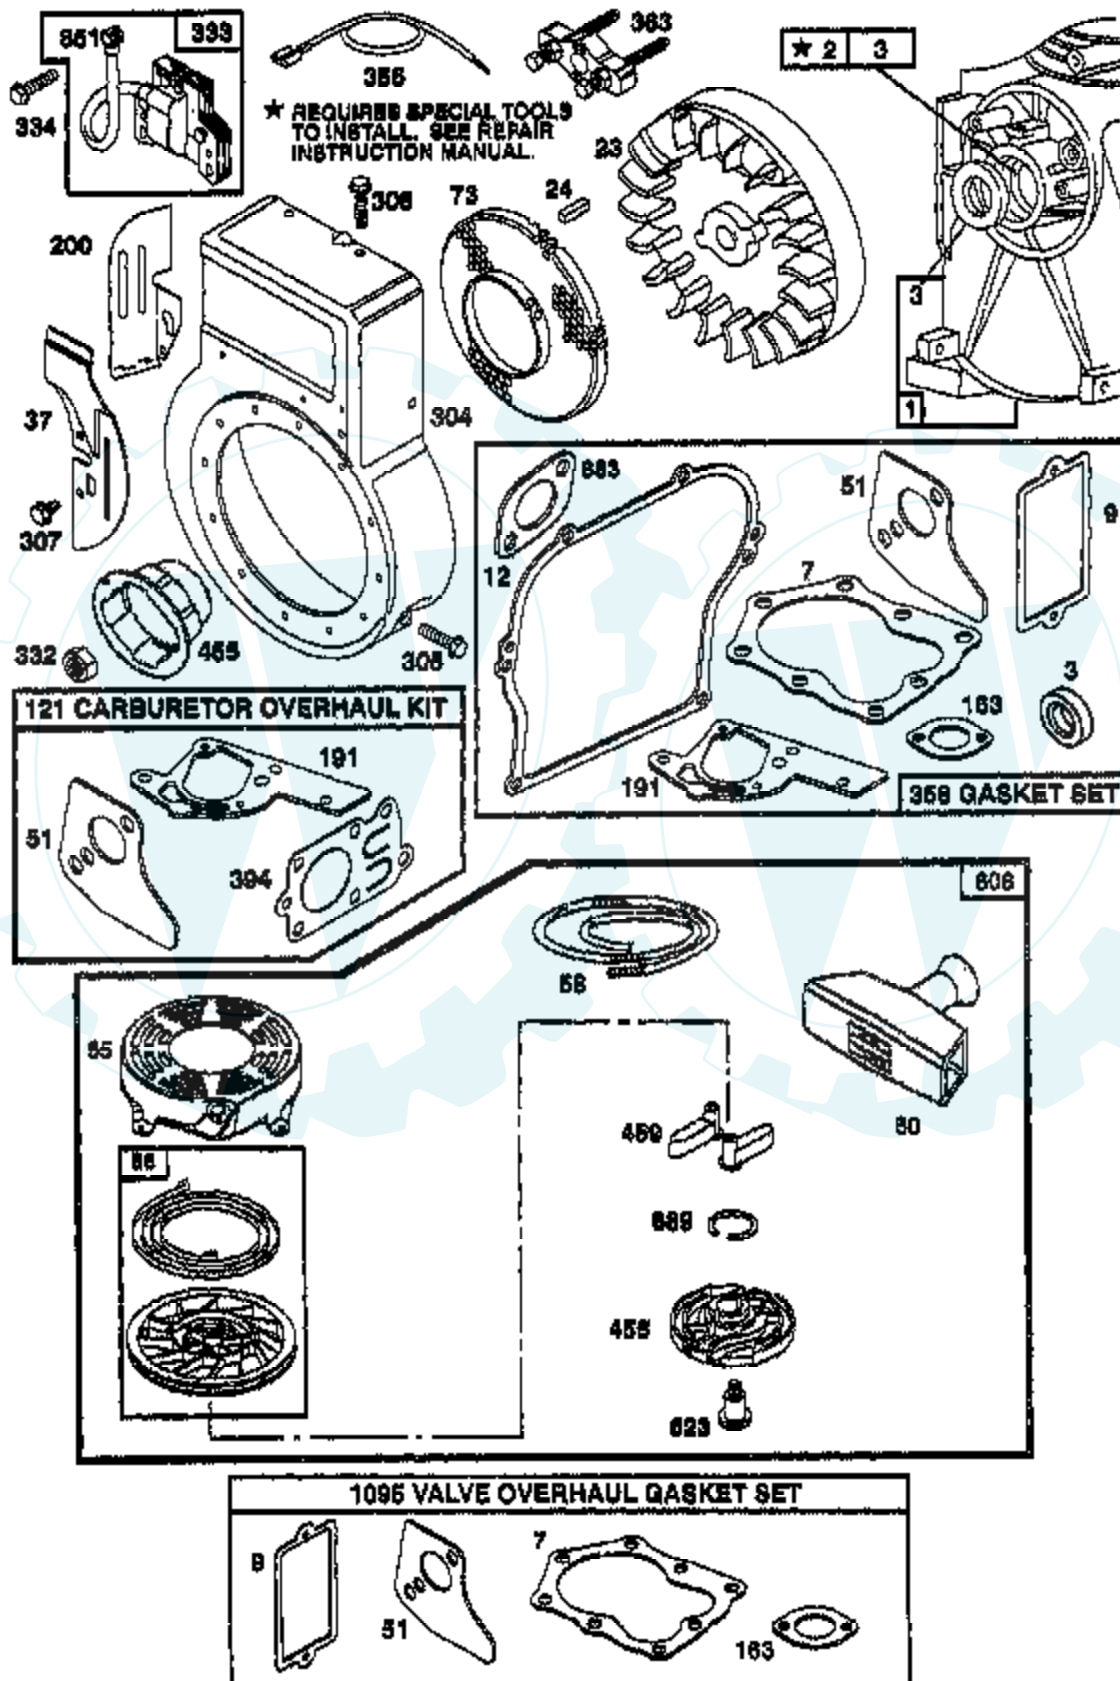

TILLER -- MODEL NUMBER AYP3352B89 ENGINE, BRIGGS & STRATTON -- MODEL NUMBER 137202, TYPE NO. 1124-E1

Ref #	Part Number	Qty	Description
1	497144		CYLINDER ASSEMBLY
2	399268		BUSHING, CYLINDER
3	299819		SEAL, OIL
5	214040		HEAD, CYLINDER
7	272157		GASKET, CYLINDER HEAD
8	495774		BREATHER ASSEMBLY
9	27549		GASKET, VALVE COVER
10	94621		SCREW, STEMS
11	66578		GROMMET, BREATHER TUBE
12	270080		GASKET CRANKCASE STANDARD .015"
12	270125		GASKET, CRANKCASE .005" THICK
12	270126		GASKET, CRANKCASE .009" THICK
13	94221		SCREW, CYLINDER HEAD 2-3/32"
14	94679		SCREW, CYLINDER HEAD 2-15/32"
15	94916		PLUG, PIPE, HEX SOCKET
16	492088		CRANKSHAFT
16	94388		TIMING GEAR KEY
18	494044		COVER ASSEMBLY, CRANKCASE
19	495660		BUSHING, CRANKCASE COVER
20	294606		SEAL, OIL
21	281658		PLUG-OIL FILLER
22	94980		SCREW, COVER MOUNTING
23	393673		FLYWHEEL-MAGNETO
24	222698		KEY, FLYWHEEL
25	298904		PISTON ASSEMBLY, STANDARD
25	298905		PISTON ASSEMBLY .010" OVERSIZE
25	298906		PISTON ASSEMBLY .020" OVERSIZE
25	298907		PISTON ASSEMBLY .030" OVERSIZE
26	298982		RING SET, PISTON, STANDARD
26	299742		RING SET, PISTON, CHROME, STANDARD
26	298983		RING SET, PISTON .010" OVERSIZE
26	298984		RING SET, PISTON .020" OVERSIZE
26	298985		RING SET, PISTON .030" OVERSIZE
27	26026		LOCK, PISTON PIN
28	298909		PIN ASSY, PISTON, STD
28	298908		PIN ASSEMBLY, PISTON .005" OVERSIZE
29	299430		ROD ASSEMBLY, CONNECTING
29	390459		ROD ASSEMBLY, CONNECTING
30	221890		DIPPER, CONNECTING ROD
32	94745		SCREW, CONNECTING ROD
33	211119		VALVE, EXHAUST
34	261044		VALVE, INTAKE
35	260552		SPRING, INTAKE VALVE
36	26478		SPRING, EXHAUST VALVE
37	222443		GUARD, FLYWHEEL
40	93312		RETAINER, VALVE SPRING
45	260642		TAPPET, VALVE
46	214726		GEAR-CAM
51	273113		GASKET, CARBURETOR MOUNTING
55	497442		HOUSING, REWIND STARTER
56	498144		PULLEY, REWIND STARTER
58	66894		ROPE, REWIND STARTER
60	691915		HANDLE, REWIND STARTER
65	94904		SCREW, SEMS
65A	94669		SCREW, HEX
73	225176		SCREEN, ROTATING
81	222263		LOCK, SCREW
90	498298		CARBURETOR ASSEMBLY