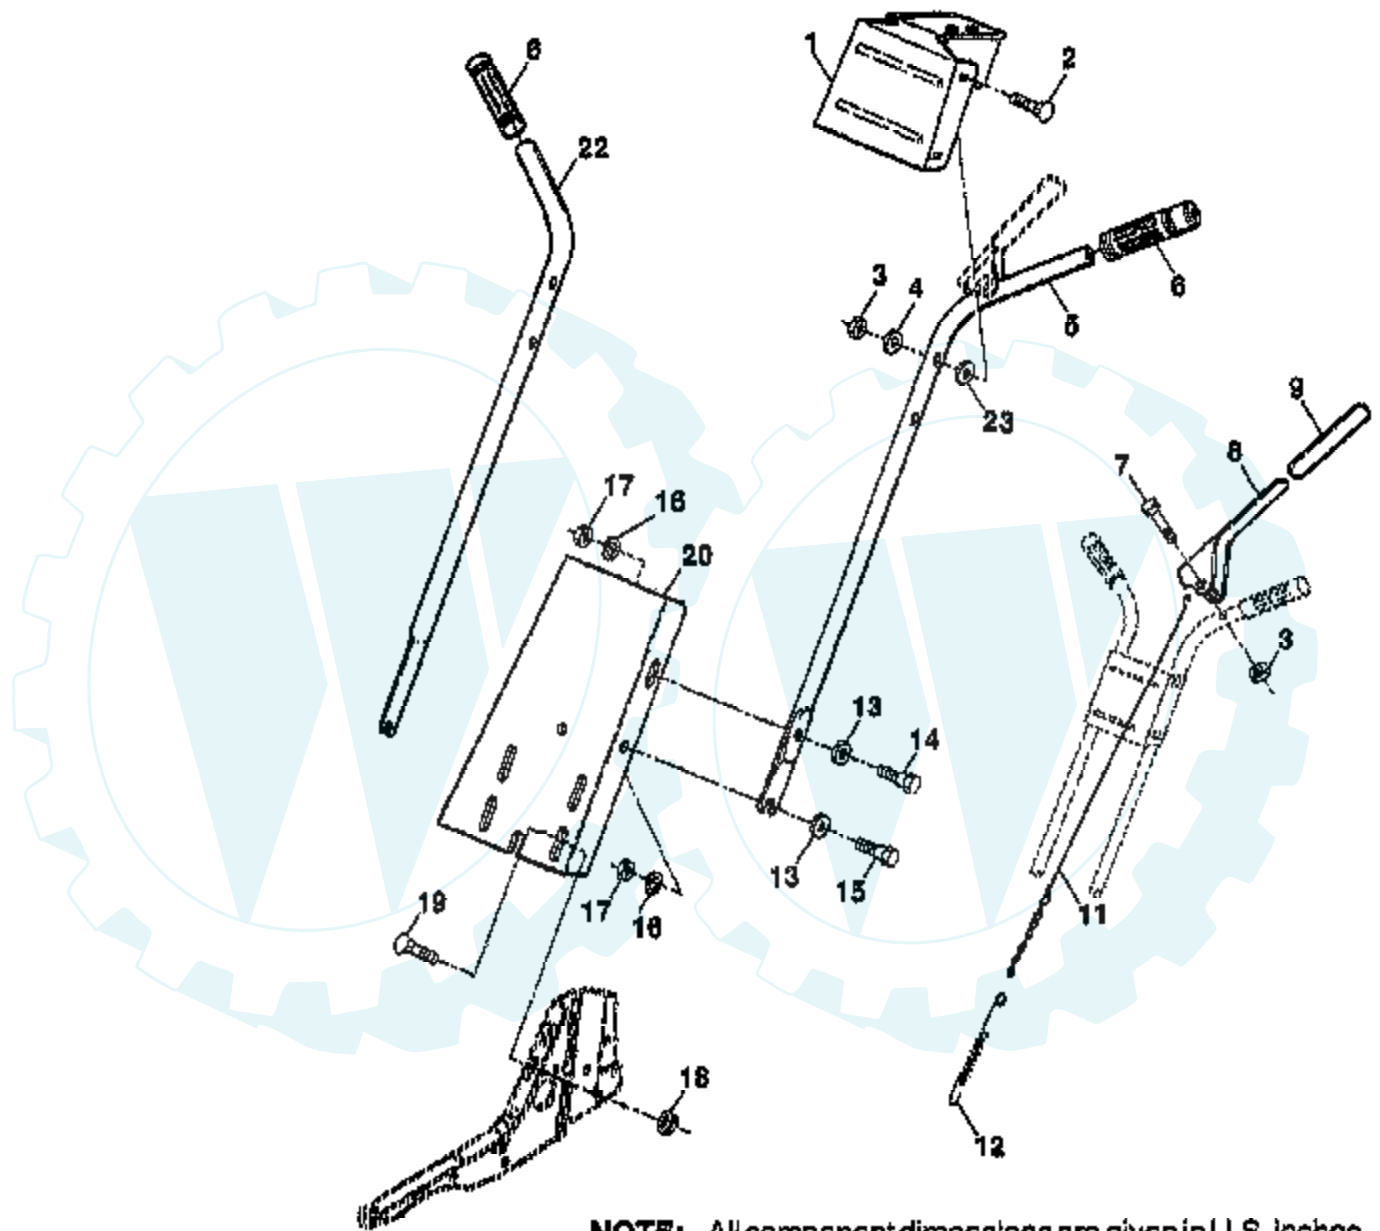

TILLER - - MODEL NUMBER AYP3352B89

HANDLE ASSEMBLY

NOTE: All component dimensions are given in U.S. inches.
1 inch = 25.4 mm

Ref #	Part Number	Qty	Description
1	137176X505		HANDLE BRKT
2	72140512		BOLT
3	73680500		SUB= 73690500
4	19111116		WASHER
5	151473		HANDLE LH
6	9266R		SUB= 624A78
7	74760524		BOLT.HEX.5/16-1.5
8	3069J		SUB= 164937
9	8206H		GRIP T
11	3067J		SUB= 100382K
12	3070J		SPRING EXT TI
13	19121414		WASHER
14	74760516		SUB= 77394
15	74760512		BOLT
16	10040500		LOCKWASHER
17	73220500		NUT.HEX.5/16-18
18	98000129		NUT
19	72140506		BOLT
20	9209R505		PANEL. HANDLE
22	151474		HANDLE RH
23	19131312		WASHER