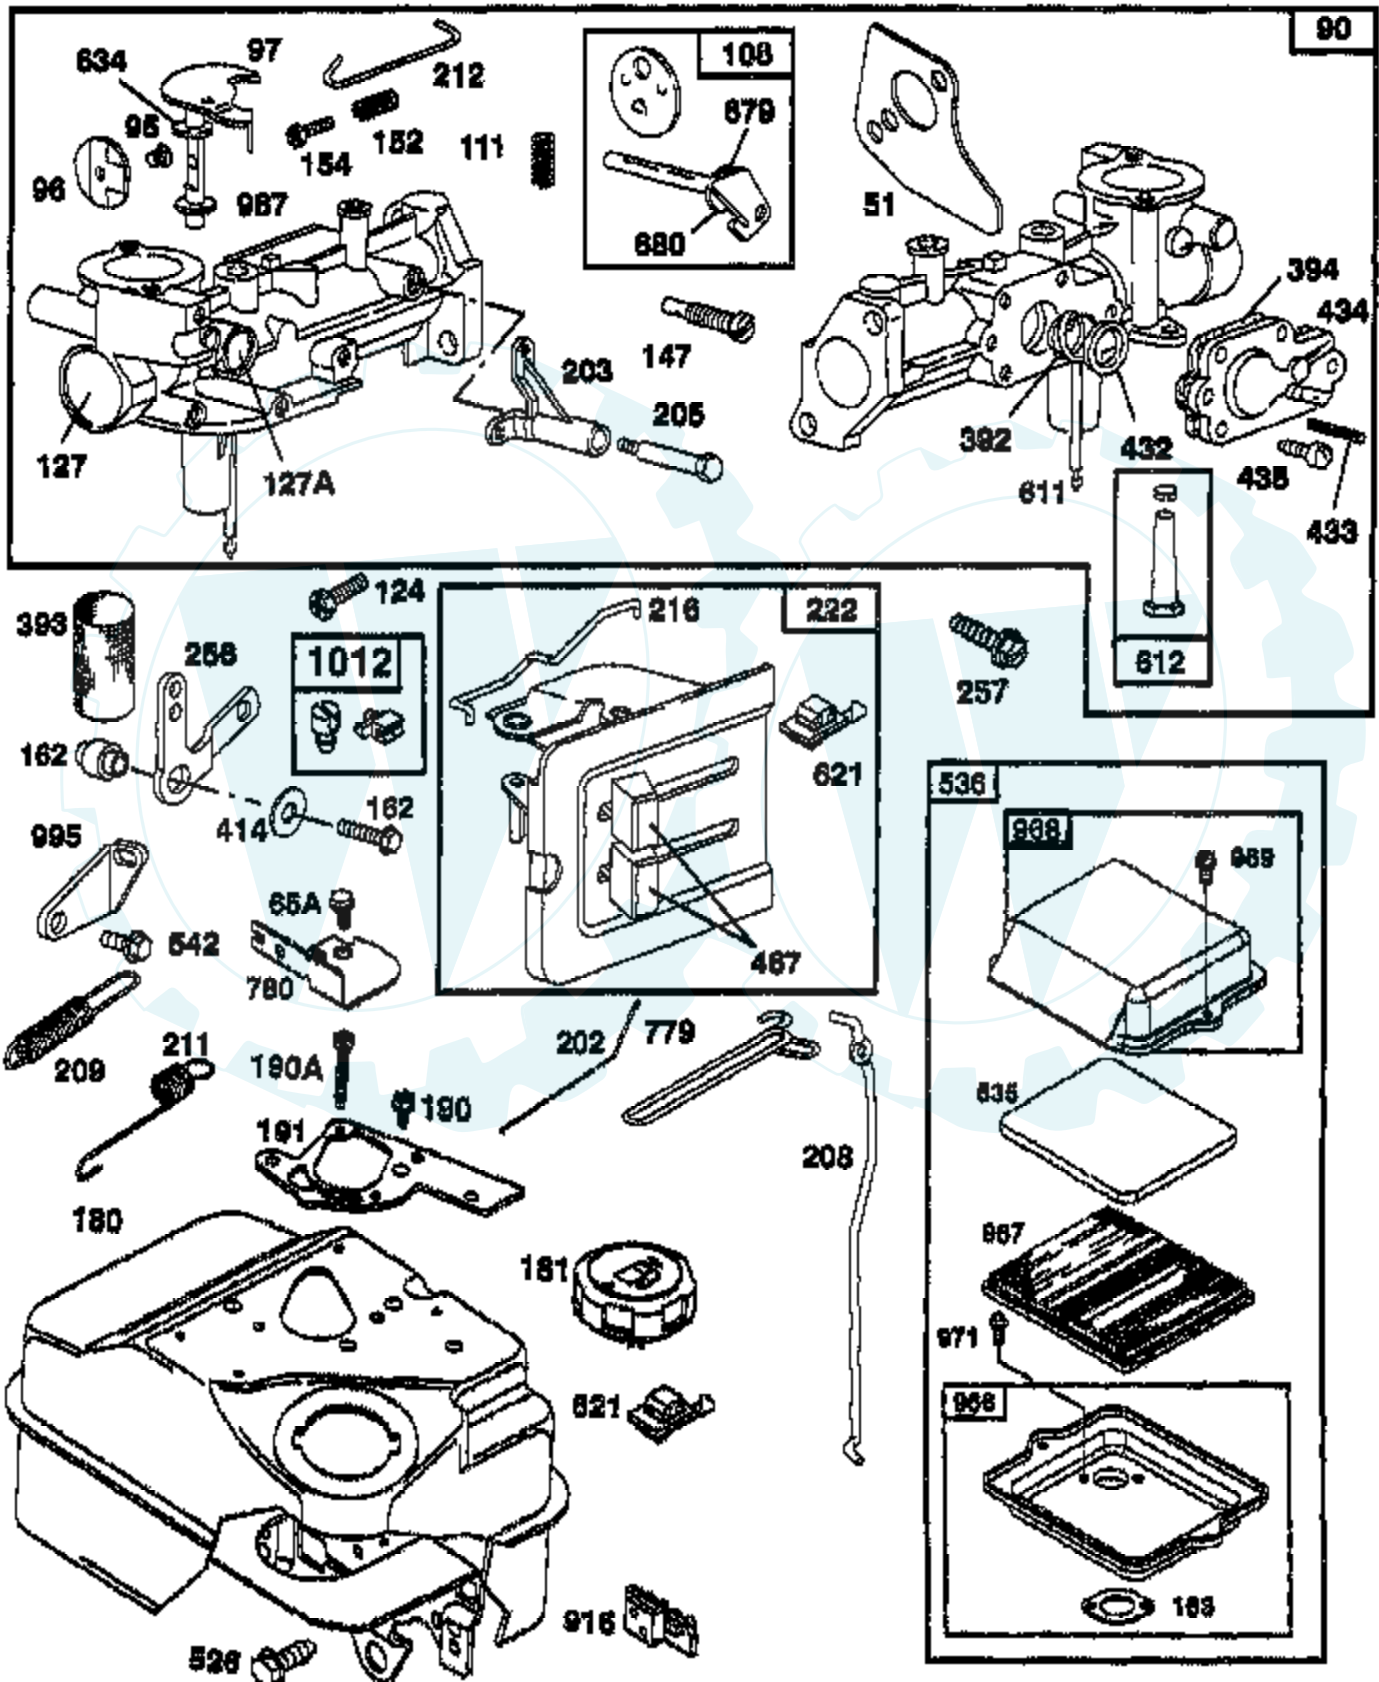

TILLER - - MODEL NUMBER AYP3352B89 ENGINE, BRIGGS & STRATTON - - MODEL NUMBER 137202, TYPE NO. 1124-E1

Ref #	Part Number	Qty	Description
1	497144		CYLINDER ASSEMBLY
2	399268		BUSHING, CYLINDER
3	299819		SEAL, OIL
5	214040		HEAD, CYLINDER
7	272157		GASKET, CYLINDER HEAD
8	495774		BREATHER ASSEMBLY
9	27549		GASKET, VALVE COVER
10	94621		SCREW, STEMS
11	66578		GROMMET, BREATHER TUBE
12	270080		GASKET CRANKCASE STANDARD .015"
12	270125		GASKET, CRANKCASE .005" THICK
12	270126		GASKET, CRANKCASE .009" THICK
13	94221		SCREW, CYLINDER HEAD 2-3/32"
14	94679		SCREW, CYLINDER HEAD 2-15/32"
15	94916		PLUG, PIPE, HEX SOCKET
16	492088		CRANKSHAFT
16	94388		TIMING GEAR KEY
18	494044		COVER ASSEMBLY, CRANKCASE
19	495660		BUSHING, CRANKCASE COVER
20	294606		SEAL, OIL
21	281658		PLUG-OIL FILLER
22	94980		SCREW, COVER MOUNTING
23	393673		FLYWHEEL-MAGNETO
24	222698		KEY, FLYWHEEL
25	298904		PISTON ASSEMBLY, STANDARD
25	298905		PISTON ASSEMBLY .010" OVERSIZE
25	298906		PISTON ASSEMBLY .020" OVERSIZE
25	298907		PISTON ASSEMBLY .030" OVERSIZE
26	298982		RING SET, PISTON, STANDARD
26	299742		RING SET, PISTON, CHROME, STANDARD
26	298983		RING SET, PISTON .010" OVERSIZE
26	298984		RING SET, PISTON .020" OVERSIZE
26	298985		RING SET, PISTON .030" OVERSIZE
27	26026		LOCK, PISTON PIN
28	298909		PIN ASSY, PISTON, STD
28	298908		PIN ASSEMBLY, PISTON .005" OVERSIZE
29	299430		ROD ASSEMBLY, CONNECTING
29	390459		ROD ASSEMBLY, CONNECTING
30	221890		DIPPER, CONNECTING ROD
32	94745		SCREW, CONNECTING ROD
33	211119		VALVE, EXHAUST
34	261044		VALVE, INTAKE
35	260552		SPRING, INTAKE VALVE
36	26478		SPRING, EXHAUST VALVE
37	222443		GUARD, FLYWHEEL
40	93312		RETAINER, VALVE SPRING
45	260642		TAPPET, VALVE
46	214726		GEAR-CAM
51	273113		GASKET, CARBURETOR MOUNTING
55	497442		HOUSING, REWIND STARTER
56	498144		PULLEY, REWIND STARTER
58	66894		ROPE, REWIND STARTER
60	691915		HANDLE, REWIND STARTER
65	94904		SCREW, SEMS
65A	94669		SCREW, HEX
73	225176		SCREEN, ROTATING
81	222263		LOCK, SCREW
90	498298		CARBURETOR ASSEMBLY