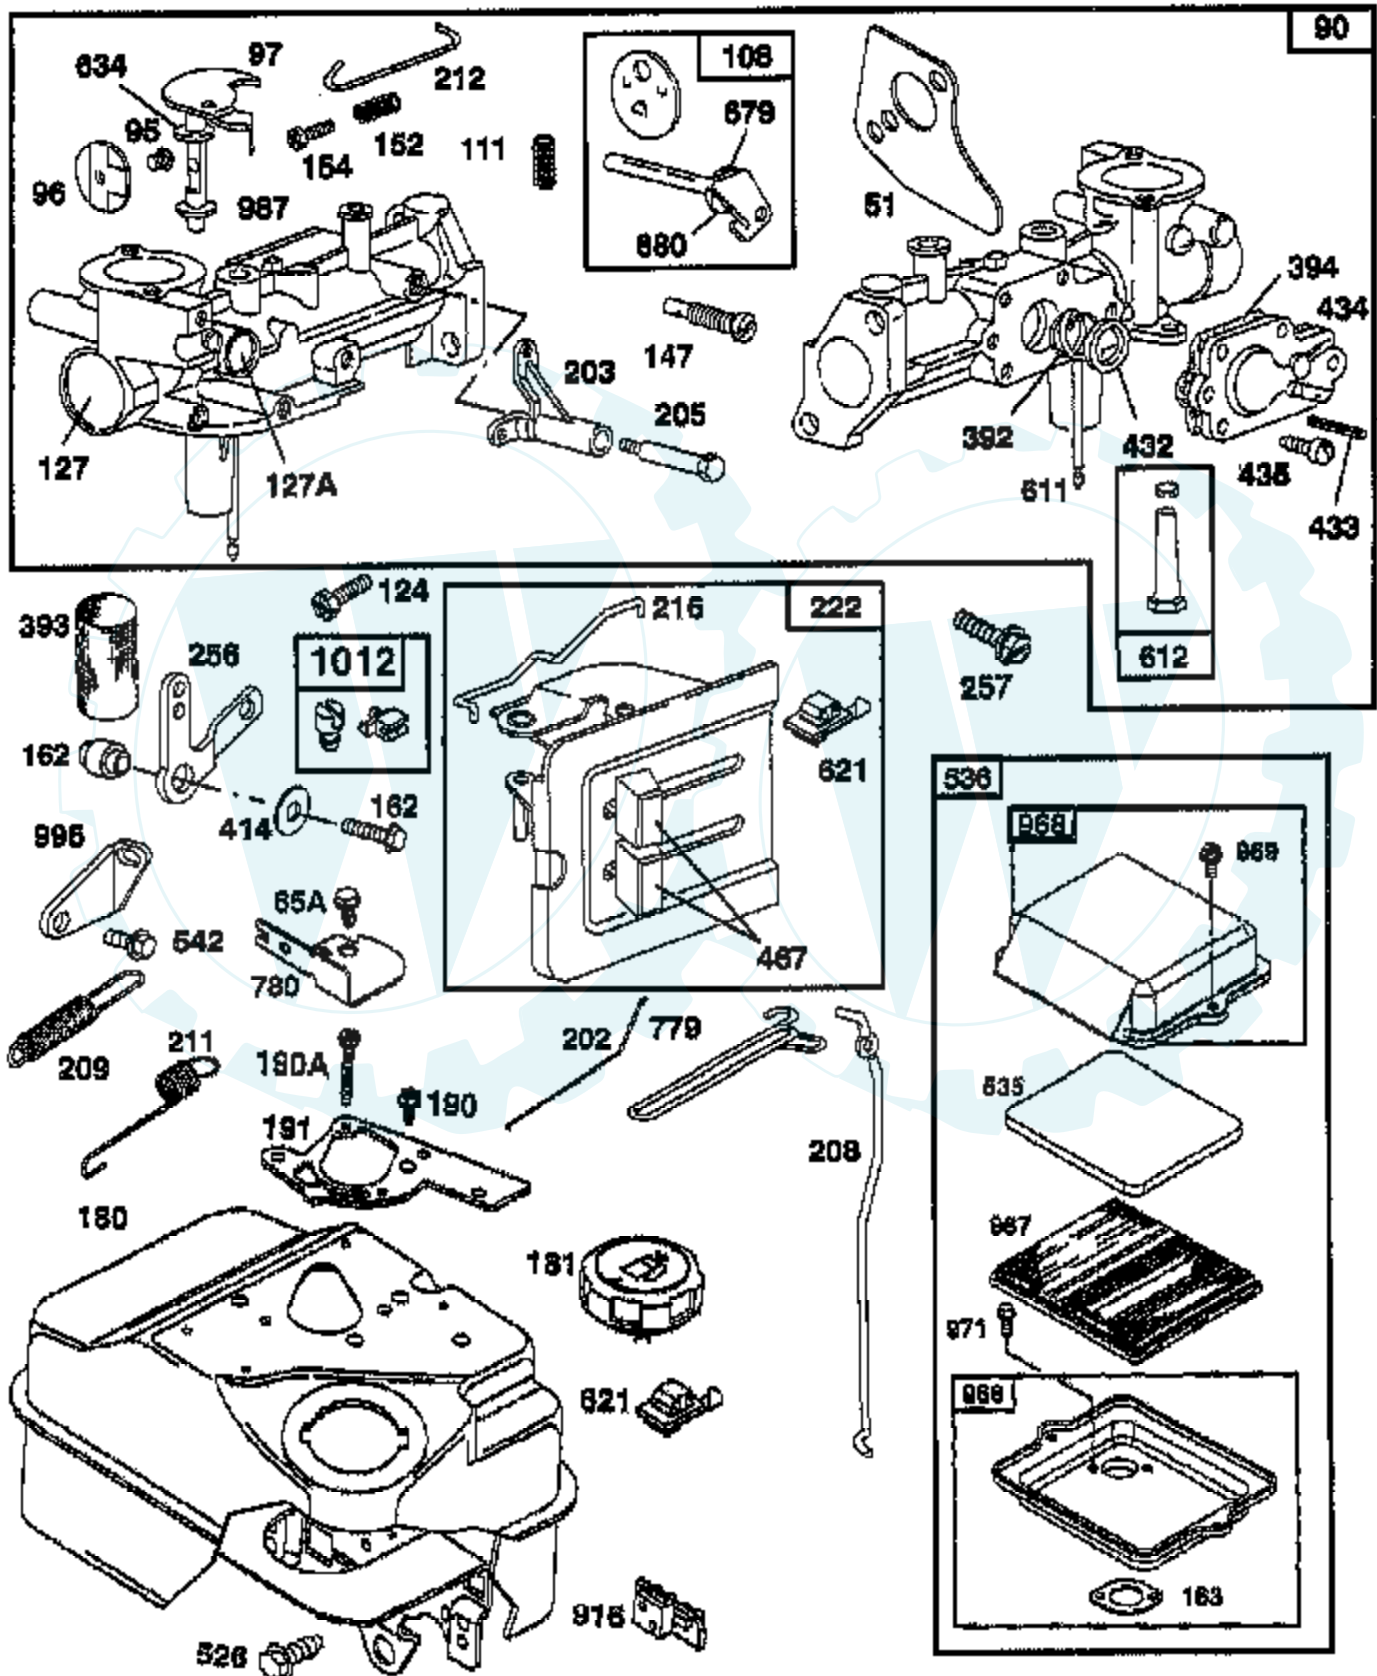

Ref #	Part Number	Qty	Description
434	213963		COVER, DIAPHRAGM
435	93141		SCREW, DIAPHRAGM
455	225121		CUP, STARTER
456	281503		RETAINER, STARTER
459	281505		PAWL, RATCHET
467	280715		KNOB, CONTROL
524	271485		SEAL, FILLER TUBE
526	94914		SCREW, SEMS, TANK BRACKET MOUNT
527	223786		CLAMP BREATHER TUBE
528	231550		TUBE, BREATHER
529	67838		GROMMET, BREATHER TUBE
535	491435		FILTER, AIR
536	494279		AIR CLEANER KIT
542	94897		SCREW
552	231079		BUSHING, GOVERNOR CRANK
562	94907		BOLT, GOVENOR LEVEL
592	231978		NUT, HEX
608	692696		STARTER ASSEMBLY, REWIND
611	231068		PIPE FUEL
612	391813		FUEL PIPE AND CLIP ASSEMBLY
613	93935		SCREW, HEX HEAD
614	93306		COTTER, HAIR PIN
616	495243		CRANK, GOVERNOR
621	396847		SWITCH, STOP
623	94943		P/N CONFLICT - CHECK WITH SUPPLIER
634	271853		WASHER, THROTTLE SHAFT, FOAM
635	66538		ELBOW, SPARK PLUG
679	393757		DEFLECTOR, EXHAUST, SIDE OUTLET
679	270382		WASHER, FOAM
680	221839		WASHER, BRASS
689	263073		SPRING, RETAINER
741	262992		GEAR, TIMING
779	262570		LINK, SPEED CONTROL
780	225029		ANCHOR, SPRING
851	493880		TERMINAL, IGNITION CABLE
869	211787		SEAT, INTAKE VALVE, STANDARD
870	211172		SEAT, INTAKE VALVE, STANDARD
871	262001		GUIDE, EXHAUST VALVE
871	63709		GUIDE, INTAKE VALVE
883	272309		GASKET, EXHAUST
916	280321		RACK, GEAR CONTROL
966	492797		BASE, AIR CLEANER
967	491588		SUB= 3364
968	495872		COVER, AIR CLEANER
969	490073		SCREW, COVER MOUNTING
971	94902		SCREW, HEX HEAD
987	398970		SEAL, THROTTLE SHAFT
995	225057		LEVER, BRACKET ASSY
1012	490507		RETAINER, LINK
1036	499345		LABEL KIT-EMISSIONS
1095	498529		VALVE OVERHAUL GASKET KIT
2500	137202-1114		ENGINE
	491145		SHORTBLOCK

TILLER -- MODEL NUMBER AYP3352A99
ENGINE, BRIGGS & STRATTON -- MODEL NUMBER 137202, TYPE NO. 1124-E1