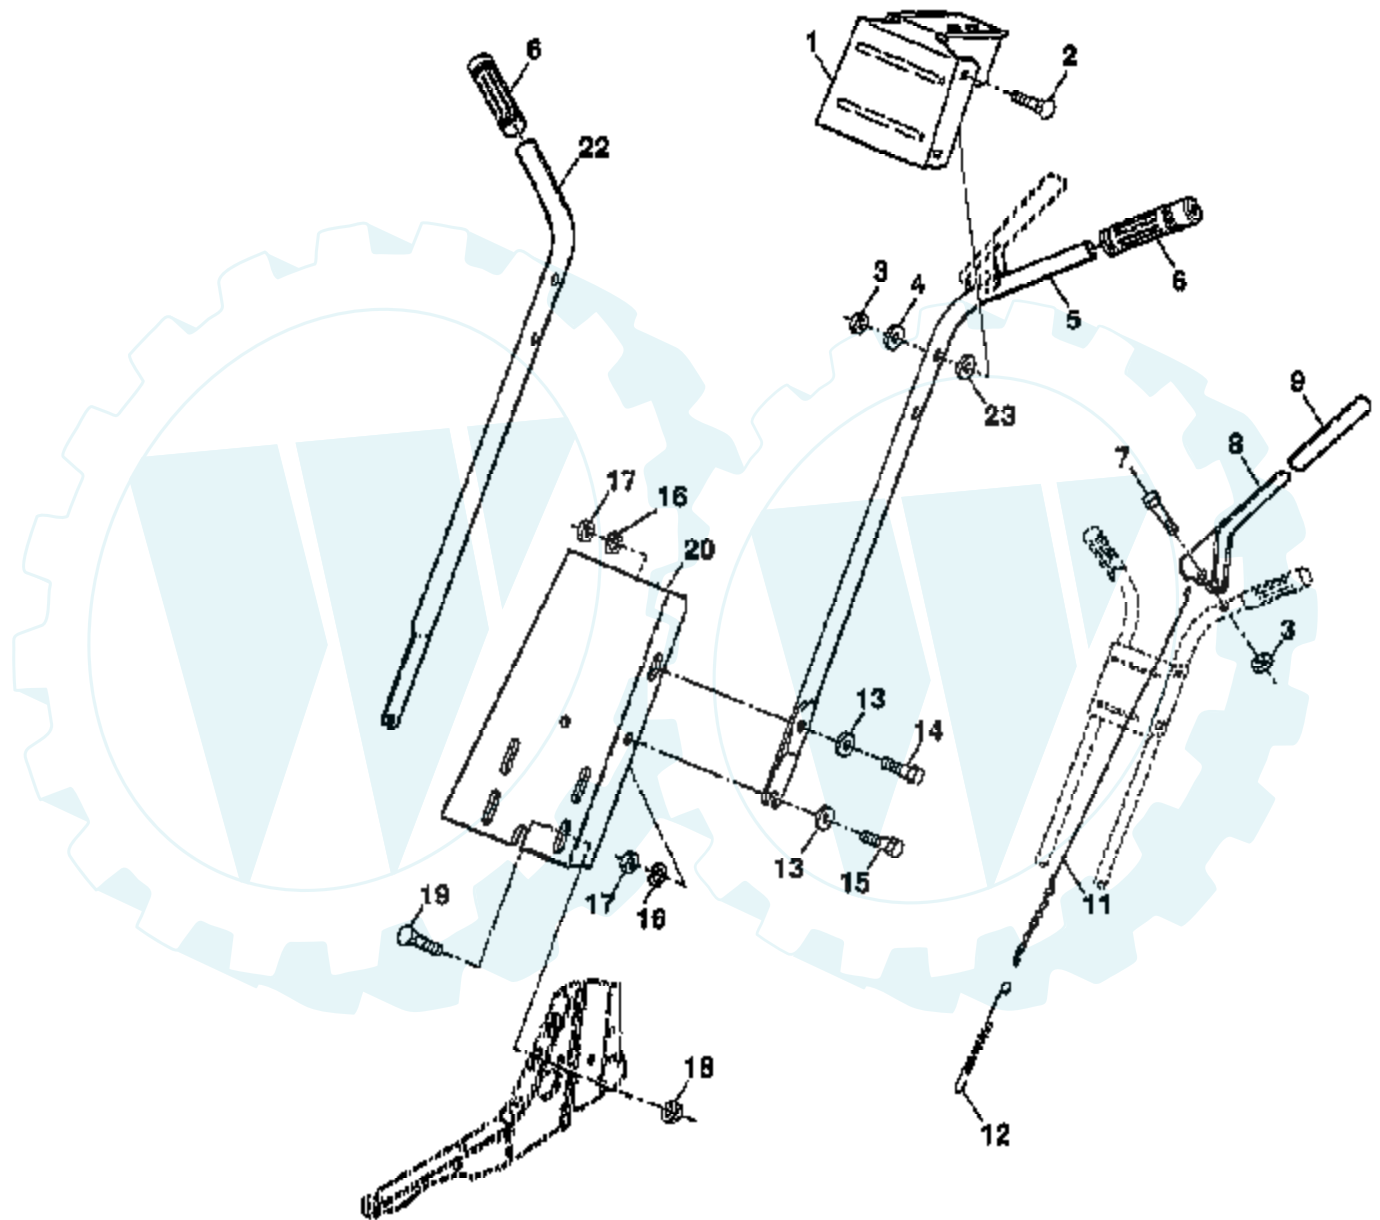

Ref #	Part Number	Qty	Description
434	213963		COVER, DIAPHRAGM
435	93141		SCREW, DIAPHRAGM
455	225121		CUP, STARTER
456	281503		RETAINER, STARTER
459	281505		PAWL, RATCHET
467	280715		KNOB, CONTROL
524	271485		SEAL, FILLER TUBE
526	94914		SCREW, SEMS, TANK BRACKET MOUNT
527	223786		CLAMP BREATHER TUBE
528	231550		TUBE, BREATHER
529	67838		GROMMET, BREATHER TUBE
535	491435		FILTER, AIR
536	494279		AIR CLEANER KIT
542	94897		SCREW
552	231079		BUSHING, GOVERNOR CRANK
562	94907		BOLT, GOVENOR LEVEL
592	231978		NUT, HEX
608	692696		STARTER ASSEMBLY, REWIND
611	231068		PIPE FUEL
612	391813		FUEL PIPE AND CLIP ASSEMBLY
613	93935		SCREW, HEX HEAD
614	93306		COTTER, HAIR PIN
616	495243		CRANK, GOVERNOR
621	396847		SWITCH, STOP
623	94943		P/N CONFLICT - CHECK WITH SUPPLIER
634	271853		WASHER, THROTTLE SHAFT, FOAM
635	66538		ELBOW, SPARK PLUG
679	393757		DEFLECTOR, EXHAUST, SIDE OUTLET
679	270382		WASHER, FOAM
680	221839		WASHER, BRASS
689	263073		SPRING, RETAINER
741	262992		GEAR, TIMING
779	262570		LINK, SPEED CONTROL
780	225029		ANCHOR, SPRING
851	493880		TERMINAL, IGNITION CABLE
869	211787		SEAT, INTAKE VALVE, STANDARD
870	211172		SEAT, INTAKE VALVE, STANDARD
871	262001		GUIDE, EXHAUST VALVE
871	63709		GUIDE, INTAKE VALVE
883	272309		GASKET, EXHAUST
916	280321		RACK, GEAR CONTROL
966	492797		BASE, AIR CLEANER
967	491588		SUB= 3364
968	495872		COVER, AIR CLEANER
969	490073		SCREW, COVER MOUNTING
971	94902		SCREW, HEX HEAD
987	398970		SEAL, THROTTLE SHAFT
995	225057		LEVER, BRACKET ASSY
1012	490507		RETAINER, LINK
1036	499345		LABEL KIT-EMISSIONS
1095	498529		VALVE OVERHAUL GASKET KIT
2500	137202-1114		ENGINE
	491145		SHORTBLOCK

TILLER - - MODEL NUMBER AYP3352A99

HANDLE ASSEMBLY

NOTE: All component dimensions are given in U.S. inches.
1 Inch = 25.4 mm