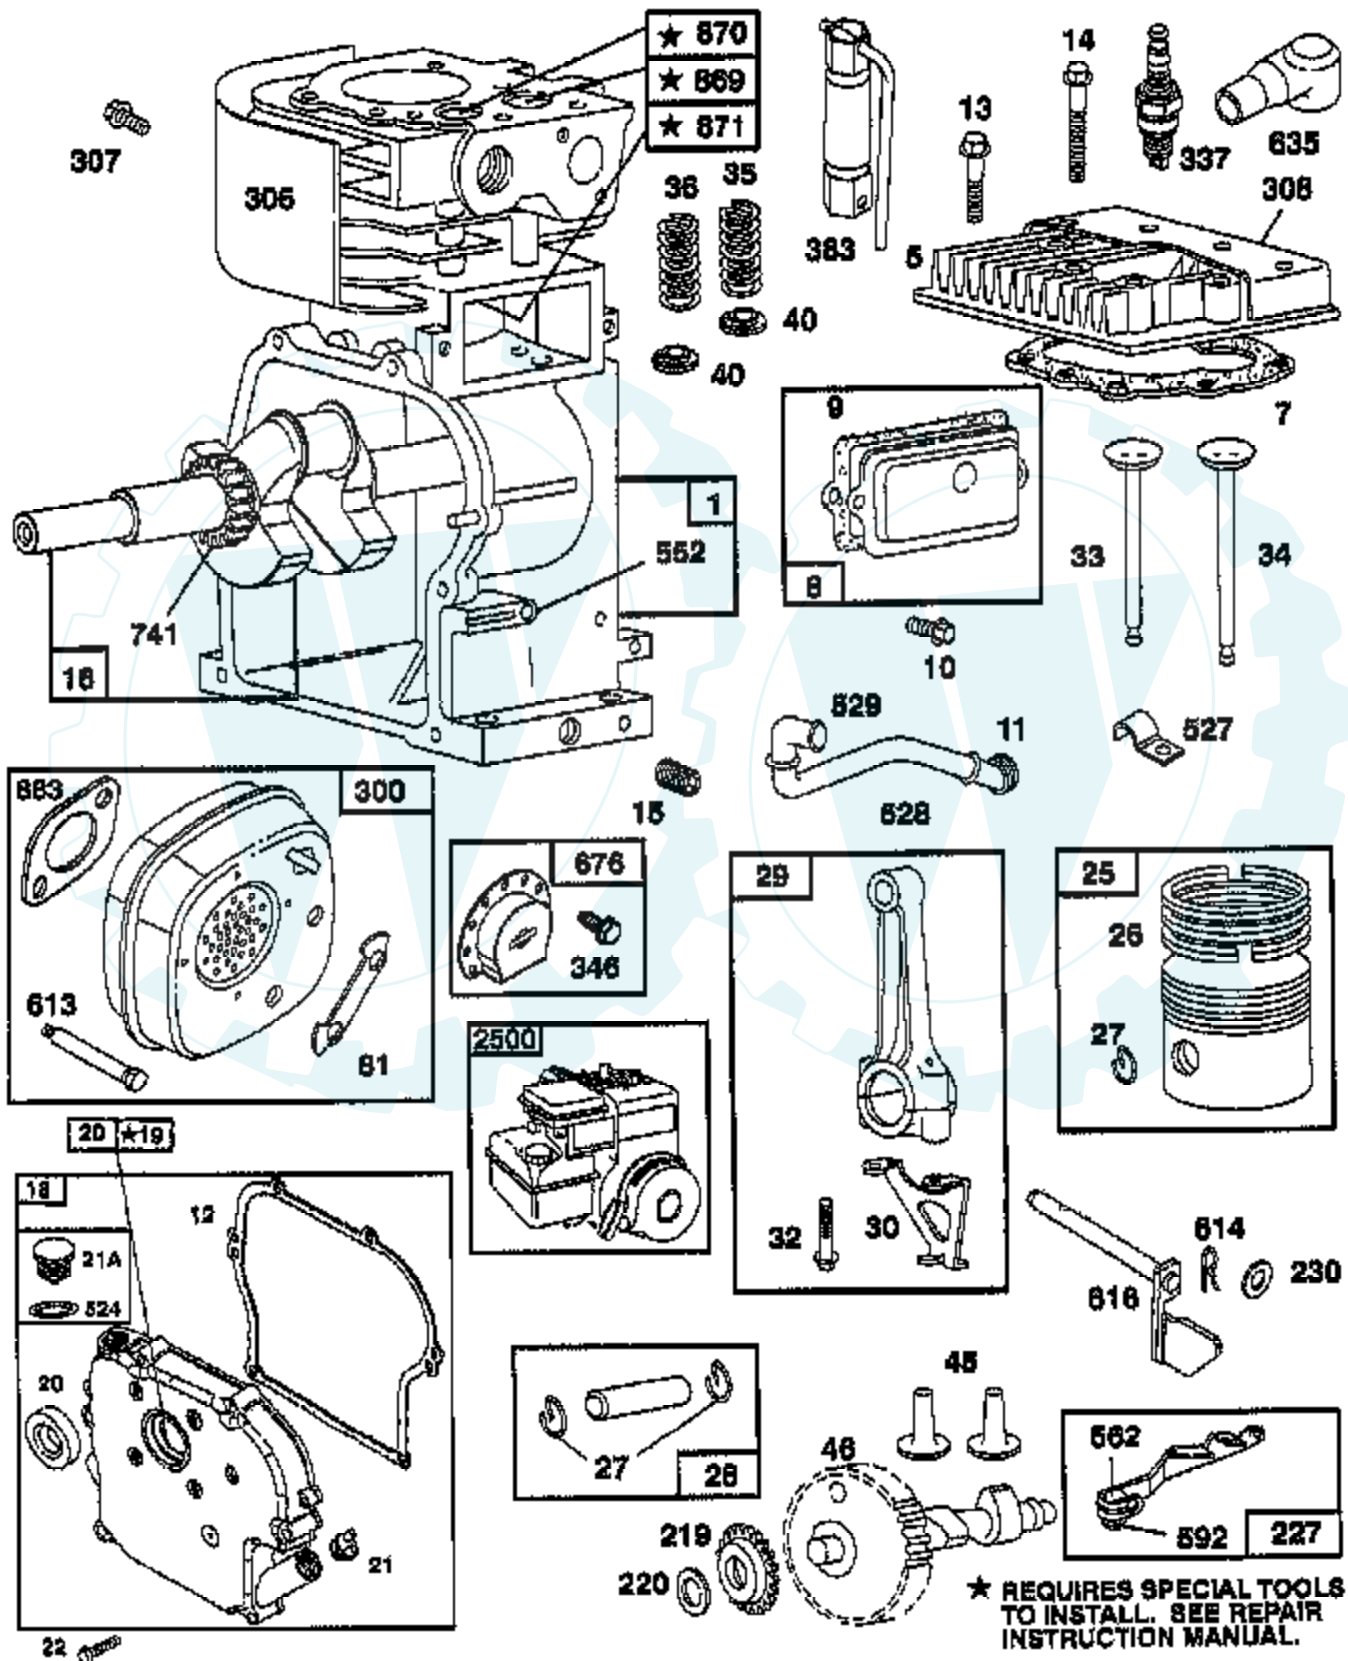

Ref #	Part Number	Qty	Description
434	213963		COVER, DIAPHRAGM
435	93141		SCREW, DIAPHRAGM
455	225121		CUP, STARTER
456	281503		RETAINER, STARTER
459	281505		PAWL, RATCHET
467	280715		KNOB, CONTROL
524	271485		SEAL, FILLER TUBE
526	94914		SCREW, SEMS, TANK BRACKET MOUNT
527	223786		CLAMP BREATHER TUBE
528	231550		TUBE, BREATHER
529	67838		GROMMET, BREATHER TUBE
535	491435		FILTER, AIR
536	494279		AIR CLEANER KIT
542	94897		SCREW
552	231079		BUSHING, GOVERNOR CRANK
562	94907		BOLT, GOVENOR LEVEL
592	231978		NUT, HEX
608	692696		STARTER ASSEMBLY, REWIND
611	231068		PIPE FUEL
612	391813		FUEL PIPE AND CLIP ASSEMBLY
613	93935		SCREW, HEX HEAD
614	93306		COTTER, HAIR PIN
616	495243		CRANK, GOVERNOR
621	396847		SWITCH, STOP
623	94943		P/N CONFLICT - CHECK WITH SUPPLIER
634	271853		WASHER, THROTTLE SHAFT, FOAM
635	66538		ELBOW, SPARK PLUG
679	393757		DEFLECTOR, EXHAUST, SIDE OUTLET
679	270382		WASHER, FOAM
680	221839		WASHER, BRASS
689	263073		SPRING, RETAINER
741	262992		GEAR, TIMING
779	262570		LINK, SPEED CONTROL
780	225029		ANCHOR, SPRING
851	493880		TERMINAL, IGNITION CABLE
869	211787		SEAT, INTAKE VALVE, STANDARD
870	211172		SEAT, INTAKE VALVE, STANDARD
871	262001		GUIDE, EXHAUST VALVE
871	63709		GUIDE, INTAKE VALVE
883	272309		GASKET, EXHAUST
916	280321		RACK, GEAR CONTROL
966	492797		BASE, AIR CLEANER
967	491588		SUB= 3364
968	495872		COVER, AIR CLEANER
969	490073		SCREW, COVER MOUNTING
971	94902		SCREW, HEX HEAD
987	398970		SEAL, THROTTLE SHAFT
995	225057		LEVER, BRACKET ASSY
1012	490507		RETAINER, LINK
1036	499345		LABEL KIT-EMISSIONS
1095	498529		VALVE OVERHAUL GASKET KIT
2500	137202-1114		ENGINE
	491145		SHORTBLOCK

TILLER -- MODEL NUMBER AYP3352A99 ENGINE, BRIGGS & STRATTON -- MODEL NUMBER 137202, TYPE NO. 1124-E1