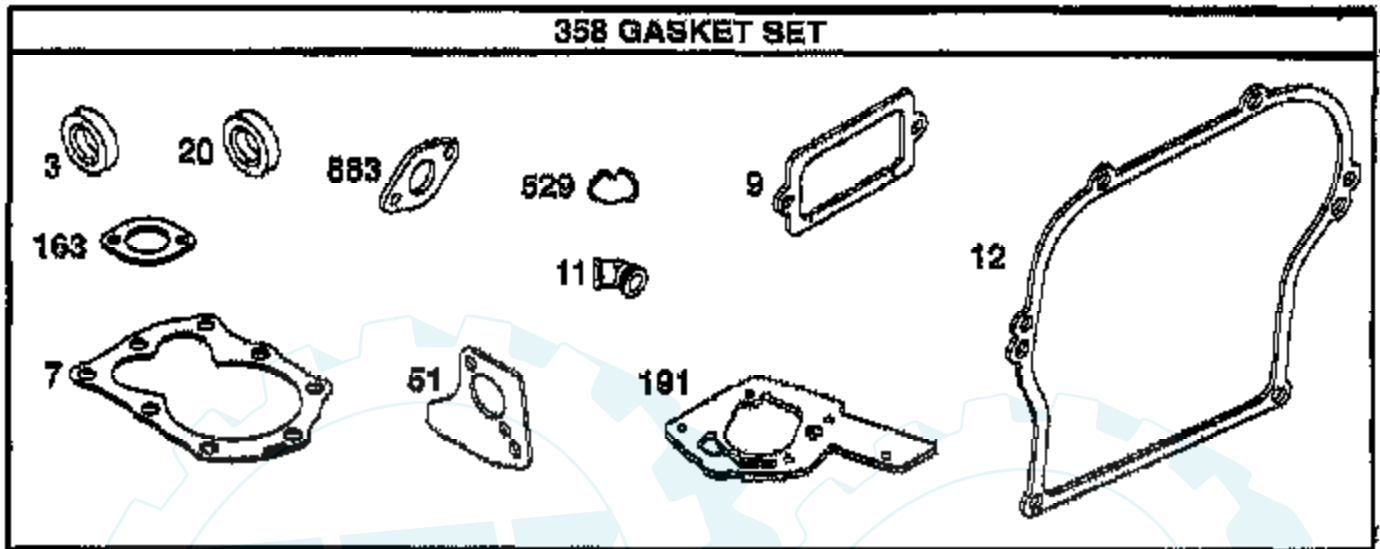

**TILLER - - MODEL NUMBER AYP3332A99
ENGINE, BRIGGS & STRATTON - - MODEL NUMBER 94202, TYPE NO. 0115-E1**

Ref #	Part Number	Qty	Description
1	494549		CYLINDER ASSEMBLY
2	293708		BUSHING, CYLINDER
3	299819		SEAL, OIL
5	214277		HEAD, CYLINDER
7	272694		GASKET, CYLINDER HEAD
8	495774		BREATHER ASSEMBLY
9	27549		GASKET, VALVE COVER
10	94621		SCREW, STEMS
11	66578		GROMMET, BREATHER TUBE
12	270833		GASKET, CRANKCASE, STANDARD .015"
12	270895		GASKET, CRANKCASE .005"
12	270896		GASKET, CRANKCASE .009"
13	94960		SCREW
15	94387		PLUG OIL DRAIN
16	495211		CRANKSHAFT
16	499047		KEY, TIMING GEAR RETAINING
18	394820		BUSHING, CRANKCASE COVER
19	293708		BUSHING, CYLINDER
20	299819		SEAL, OIL
21	281658		PLUG-OIL FILLER
22	94607		SCREW, SEM, MOUNTING
22A	94862		SCREW
23	496278		FLYWHEEL
24	222698		KEY, FLYWHEEL
25	498668		PISTON ASSEMBLY, STANDARD
25	498669		PISTON ASSEMBLY, .010" OVERSIZE
25	498670		PISTON ASSEMBLY, .020" OVERSIZE
25	498671		PISTON ASSEMBLY, .030" OVERSIZE
26	498680		RING SET, STANDARD SIZE
26	498681		RING SET, .010" OVERSIZE
26	498682		RING SET, .020" OVERSIZE
26	498683		RING SET, .030" OVERSIZE
27	26026		LOCK, PISTON PIN
28	298909		PIN ASSY, PISTON, STD
28	298908		PIN ASSEMBLY, PISTON .005" OVERSIZE
29	294367		ROD ASSEMBLY, CONNECTING
29	296079		ROD ASSEMBLY, CONNECTING .020" UNDERSIZE
			CRANKPIN
30	220670		DIPPER, CONNECTING ROD
32	94699		SCREW
33	296676		VALVE, EXHAUST
34	296677		VALVE, INTAKE
35	260552		SPRING, INTAKE VALVE
37	224557		GUARD, FLYWHEEL
38	94736		SCREW
40	93312		RETAINER, VALVE SPRING
45	230173		TAPPET, VALVE
46	493747		GEAR, CAM
51	273113		GASKET, CARBURETOR MOUNTING
53	94523		SCREW, EXHAUST
55	499441		HOUSING, REWIND STARTER
58	281464		ROPE, STARTER
60	393152		HANDLE, REWIND STARTER
65	94904		SCREW, SEMS
73	225381		SCREEN, ROTATING
90	499491		CARBURETOR ASSEMBLY
95	93499		SCREW