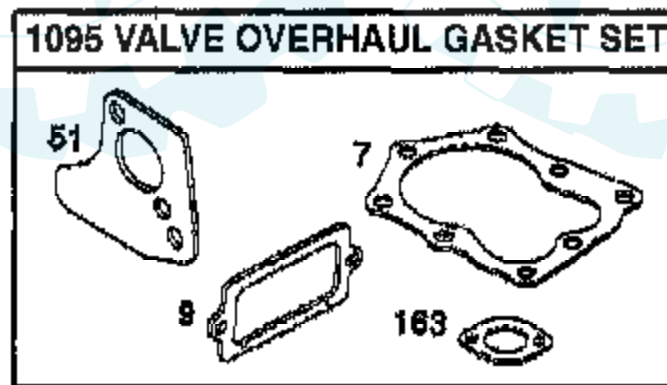

**TILLER - - MODEL NUMBER AYP3332A99
ENGINE, BRIGGS & STRATTON - - MODEL NUMBER 94202, TYPE NO. 0115-E1**

Ref #	Part Number	Qty	Description
1	494549		CYLINDER ASSEMBLY
2	293708		BUSHING, CYLINDER
3	299819		SEAL, OIL
5	214277		HEAD, CYLINDER
7	272694		GASKET, CYLINDER HEAD
8	495774		BREATHER ASSEMBLY
9	27549		GASKET, VALVE COVER
10	94621		SCREW, STEMS
11	66578		GROMMET, BREATHER TUBE
12	270833		GASKET, CRANKCASE, STANDARD .015"
12	270895		GASKET, CRANKCASE .005"
12	270896		GASKET, CRANKCASE .009"
13	94960		SCREW
15	94387		PLUG OIL DRAIN
16	495211		CRANKSHAFT
16	499047		KEY, TIMING GEAR RETAINING
18	394820		BUSHING, CRANKCASE COVER
19	293708		BUSHING, CYLINDER
20	299819		SEAL, OIL
21	281658		PLUG-OIL FILLER
22	94607		SCREW, SEM, MOUNTING
22A	94862		SCREW
23	496278		FLYWHEEL
24	222698		KEY, FLYWHEEL
25	498668		PISTON ASSEMBLY, STANDARD
25	498669		PISTON ASSEMBLY, .010" OVERSIZE
25	498670		PISTON ASSEMBLY, .020" OVERSIZE
25	498671		PISTON ASSEMBLY, .030" OVERSIZE
26	498680		RING SET, STANDARD SIZE
26	498681		RING SET, .010" OVERSIZE
26	498682		RING SET, .020" OVERSIZE
26	498683		RING SET, .030" OVERSIZE
27	26026		LOCK, PISTON PIN
28	298909		PIN ASSY, PISTON, STD
28	298908		PIN ASSEMBLY, PISTON .005" OVERSIZE
29	294367		ROD ASSEMBLY, CONNECTING
29	296079		ROD ASSEMBLY, CONNECTING .020" UNDERSIZE
			CRANKPIN
30	220670		DIPPER, CONNECTING ROD
32	94699		SCREW
33	296676		VALVE, EXHAUST
34	296677		VALVE, INTAKE
35	260552		SPRING, INTAKE VALVE
37	224557		GUARD, FLYWHEEL
38	94736		SCREW
40	93312		RETAINER, VALVE SPRING
45	230173		TAPPET, VALVE
46	493747		GEAR, CAM
51	273113		GASKET, CARBURETOR MOUNTING
53	94523		SCREW, EXHAUST
55	499441		HOUSING, REWIND STARTER
58	281464		ROPE, STARTER
60	393152		HANDLE, REWIND STARTER
65	94904		SCREW, SEMS
73	225381		SCREEN, ROTATING
90	499491		CARBURETOR ASSEMBLY
95	93499		SCREW