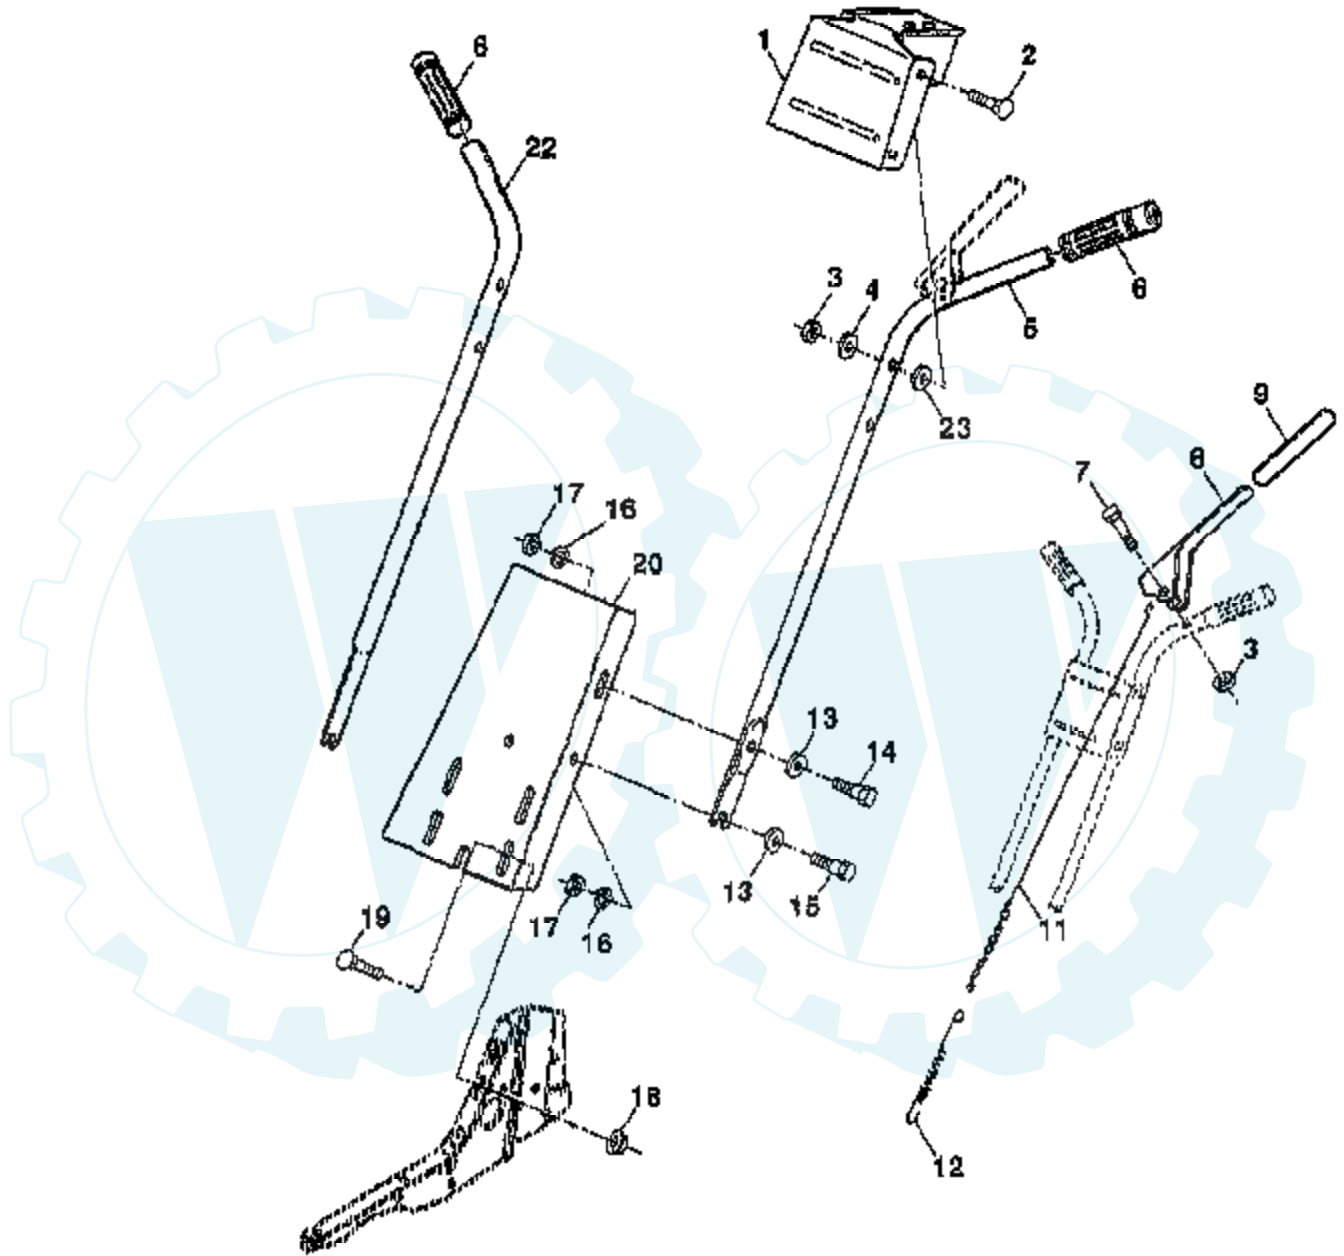

TILLER - - MODEL NUMBER AYP3332A99

HANDLE ASSEMBLY

Ref #	Part Number	Qty	Description
1	137176X505		HANDLE BRKT
2	72140512		BOLT
3	73680500		SUB= 73690500
4	19111116		WASHER
5	151473		HANDLE LH
6	9266R		SUB= 624A78
7	74760524		BOLT.HEX.5/16-1.5
8	164937		LEVER.CONTROL.TINE
9	8206H		GRIP T
11	3067J		SUB= 100382K
12	3070J		SPRING EXT TI
13	19121414		WASHER
14	74760516		SUB= 77394
15	74760512		BOLT
16	10040500		LOCKWASHER
17	73220500		NUT.HEX.5/16-18
18	98000129		NUT
19	72140506		BOLT
20	9209R505		PANEL. HANDLE
22	151474		HANDLE RH
23	19131312		WASHER