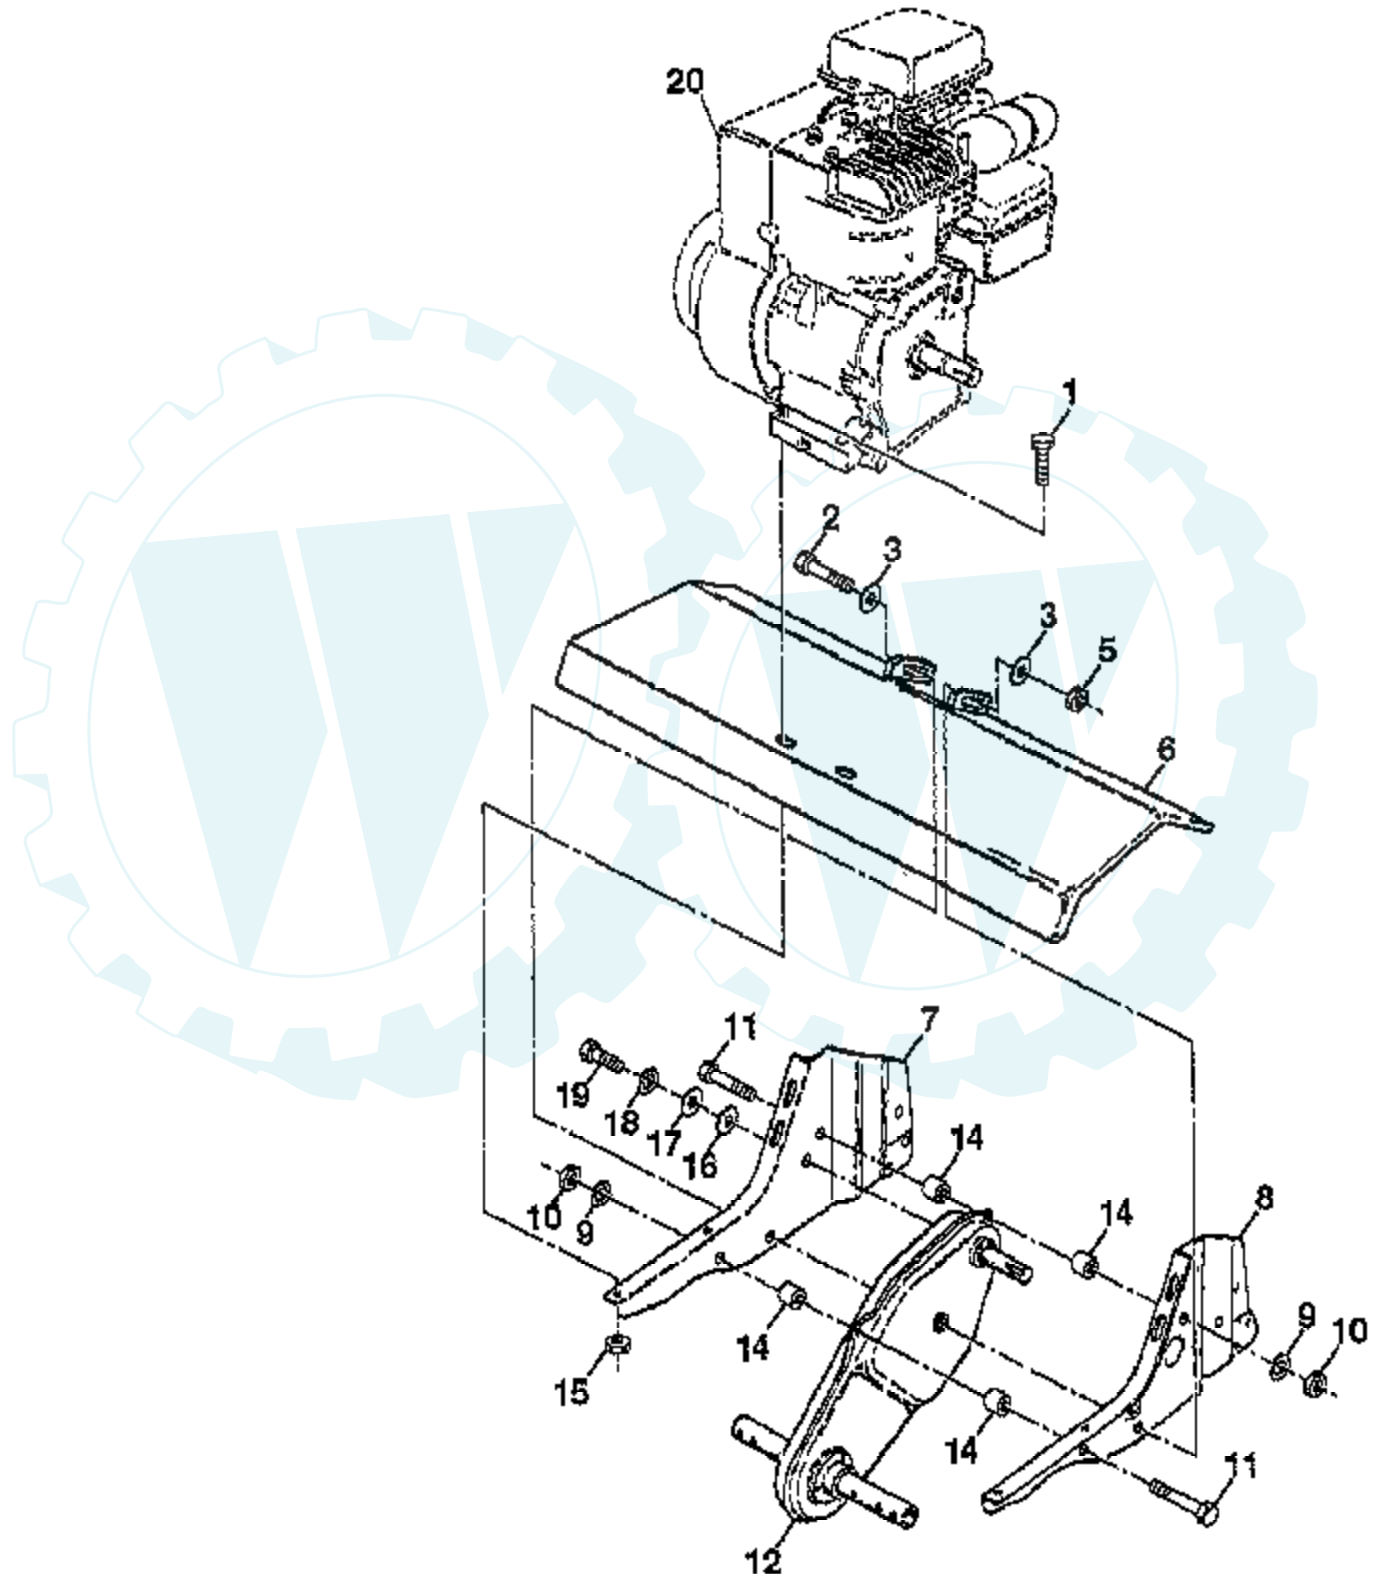

TILLER - - MODEL NUMBER AYP3332A99

TRANSMISSION

Ref #	Part Number	Qty	Description
1	74760524		BOLT.HEX.5/16-1.5
2	74780652		BOLT HEX 3/8-16
3	19131311		WASHER
5	73800600		NUT
6	9056R505		"SHIELD, TINE"
7	165835		BRACKET.ENGINE.RH
8	165834		BRKT.ENGINE.LH
9	10040500		LOCKWASHER
10	73220500		NUT.HEX.5/16-18
11	74760544		SUB= 74780544
12	151937		SUB= 165810
14	9173R		SPLIT SPACER RT
15	73510500		NUT
16	19091412		WASHER
17	19092016		WASHER
18	10040400		LOCKWASHER
19	74610412		BOLT
20	PARTSIMAGE		REFER TO PARTS IMAGE
20	SUPPLIER		CHECK WITH SUPPLIER