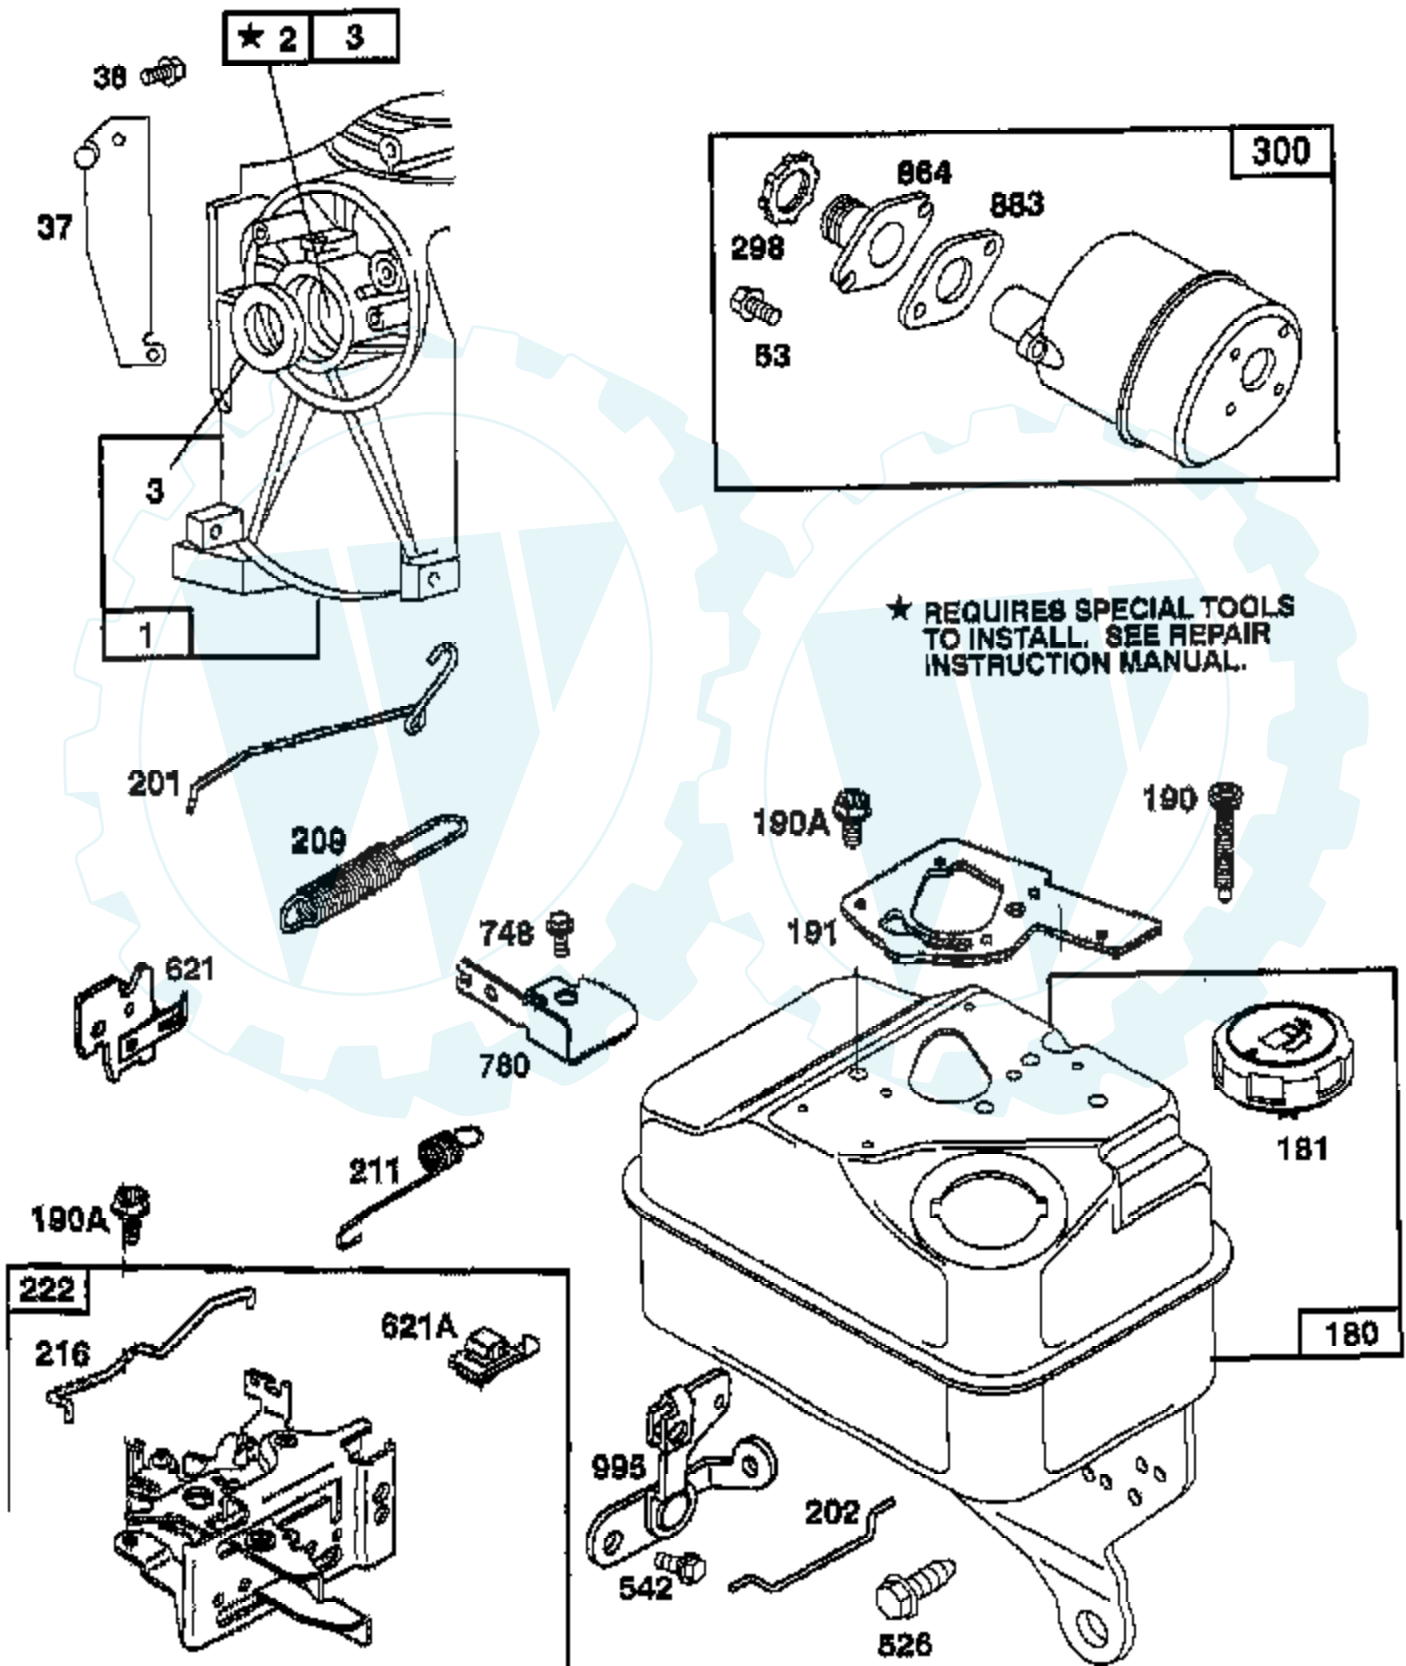

TILLER -- MODEL NUMBER AYP3332A99 ENGINE, BRIGGS & STRATTON -- MODEL NUMBER 94202, TYPE NO. 0115-E1

Ref #	Part Number	Qty	Description
1	494549		CYLINDER ASSEMBLY
2	293708		BUSHING, CYLINDER
3	299819		SEAL, OIL
5	214277		HEAD, CYLINDER
7	272694		GASKET, CYLINDER HEAD
8	495774		BREATHER ASSEMBLY
9	27549		GASKET, VALVE COVER
10	94621		SCREW, STEMS
11	66578		GROMMET, BREATHER TUBE
12	270833		GASKET, CRANKCASE, STANDARD .015"
12	270895		GASKET, CRANKCASE .005"
12	270896		GASKET, CRANKCASE .009"
13	94960		SCREW
15	94387		PLUG OIL DRAIN
16	495211		CRANKSHAFT
16	499047		KEY, TIMING GEAR RETAINING
18	394820		BUSHING, CRANKCASE COVER
19	293708		BUSHING, CYLINDER
20	299819		SEAL, OIL
21	281658		PLUG-OIL FILLER
22	94607		SCREW, SEM, MOUNTING
22A	94862		SCREW
23	496278		FLYWHEEL
24	222698		KEY, FLYWHEEL
25	498668		PISTON ASSEMBLY, STANDARD
25	498669		PISTON ASSEMBLY, .010" OVERSIZE
25	498670		PISTON ASSEMBLY, .020" OVERSIZE
25	498671		PISTON ASSEMBLY, .030" OVERSIZE
26	498680		RING SET, STANDARD SIZE
26	498681		RING SET, .010" OVERSIZE
26	498682		RING SET, .020" OVERSIZE
26	498683		RING SET, .030" OVERSIZE
27	26026		LOCK, PISTON PIN
28	298909		PIN ASSY, PISTON, STD
28	298908		PIN ASSEMBLY, PISTON .005" OVERSIZE
29	294367		ROD ASSEMBLY, CONNECTING
29	296079		ROD ASSEMBLY, CONNECTING .020" UNDERSIZE
			CRANKPIN
30	220670		DIPPER, CONNECTING ROD
32	94699		SCREW
33	296676		VALVE, EXHAUST
34	296677		VALVE, INTAKE
35	260552		SPRING, INTAKE VALVE
37	224557		GUARD, FLYWHEEL
38	94736		SCREW
40	93312		RETAINER, VALVE SPRING
45	230173		TAPPET, VALVE
46	493747		GEAR, CAM
51	273113		GASKET, CARBURETOR MOUNTING
53	94523		SCREW, EXHAUST
55	499441		HOUSING, REWIND STARTER
58	281464		ROPE, STARTER
60	393152		HANDLE, REWIND STARTER
65	94904		SCREW, SEMS
73	225381		SCREEN, ROTATING
90	499491		CARBURETOR ASSEMBLY
95	93499		SCREW