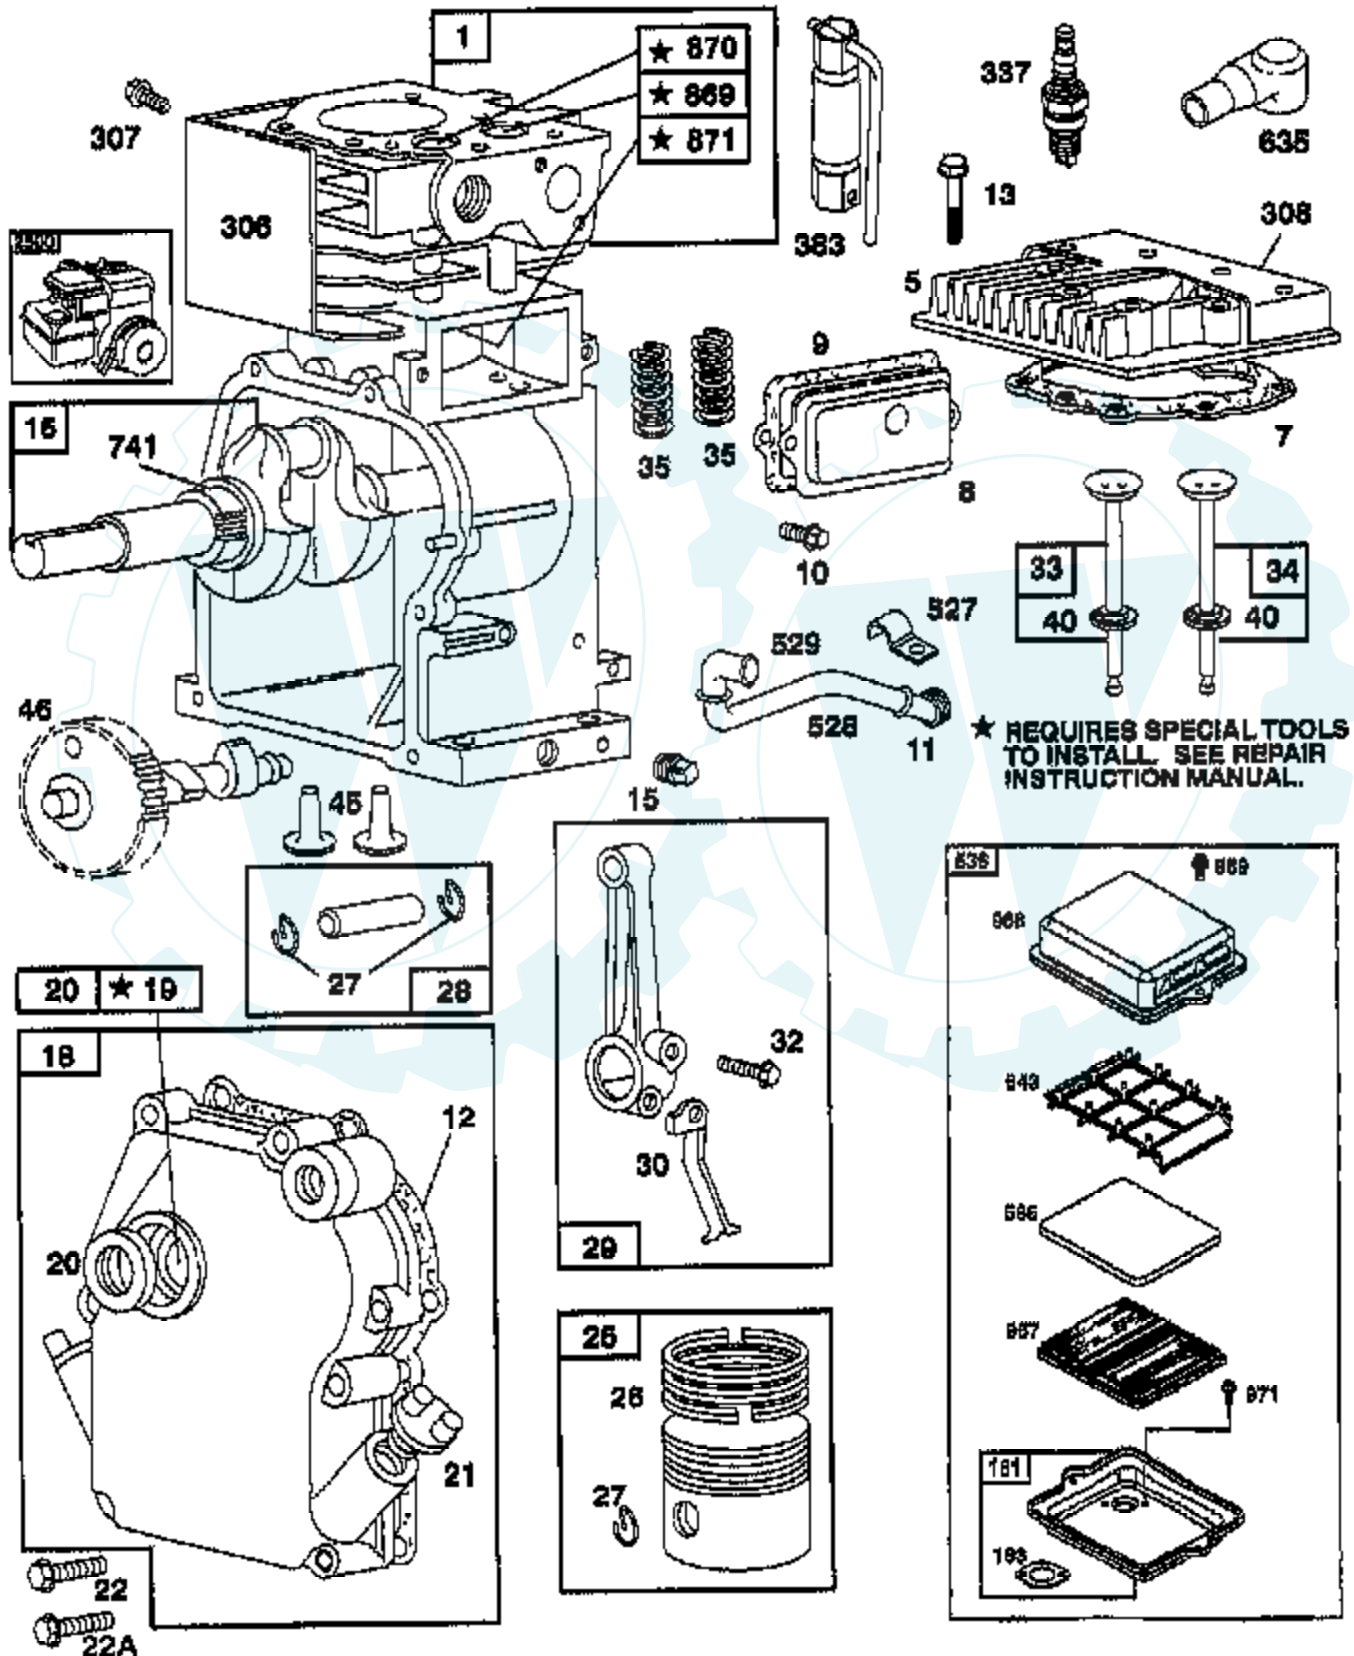

TILLER - - MODEL NUMBER AYP3332A99
ENGINE, BRIGGS & STRATTON - - MODEL NUMBER 94202, TYPE NO. 0115-E1

Ref #	Part Number	Qty	Description
1	494549		CYLINDER ASSEMBLY
2	293708		BUSHING, CYLINDER
3	299819		SEAL, OIL
5	214277		HEAD, CYLINDER
7	272694		GASKET, CYLINDER HEAD
8	495774		BREATHER ASSEMBLY
9	27549		GASKET, VALVE COVER
10	94621		SCREW, STEMS
11	66578		GROMMET, BREATHER TUBE
12	270833		GASKET, CRANKCASE, STANDARD .015"
12	270895		GASKET, CRANKCASE .005"
12	270896		GASKET, CRANKCASE .009"
13	94960		SCREW
15	94387		PLUG OIL DRAIN
16	495211		CRANKSHAFT
16	499047		KEY, TIMING GEAR RETAINING
18	394820		BUSHING, CRANKCASE COVER
19	293708		BUSHING, CYLINDER
20	299819		SEAL, OIL
21	281658		PLUG-OIL FILLER
22	94607		SCREW, SEM, MOUNTING
22A	94862		SCREW
23	496278		FLYWHEEL
24	222698		KEY, FLYWHEEL
25	498668		PISTON ASSEMBLY, STANDARD
25	498669		PISTON ASSEMBLY, .010" OVERSIZE
25	498670		PISTON ASSEMBLY, .020" OVERSIZE
25	498671		PISTON ASSEMBLY, .030" OVERSIZE
26	498680		RING SET, STANDARD SIZE
26	498681		RING SET, .010" OVERSIZE
26	498682		RING SET, .020" OVERSIZE
26	498683		RING SET, .030" OVERSIZE
27	26026		LOCK, PISTON PIN
28	298909		PIN ASSY, PISTON, STD
28	298908		PIN ASSEMBLY, PISTON .005" OVERSIZE
29	294367		ROD ASSEMBLY, CONNECTING
29	296079		ROD ASSEMBLY, CONNECTING .020" UNDERSIZE
			CRANKPIN
30	220670		DIPPER, CONNECTING ROD
32	94699		SCREW
33	296676		VALVE, EXHAUST
34	296677		VALVE, INTAKE
35	260552		SPRING, INTAKE VALVE
37	224557		GUARD, FLYWHEEL
38	94736		SCREW
40	93312		RETAINER, VALVE SPRING
45	230173		TAPPET, VALVE
46	493747		GEAR, CAM
51	273113		GASKET, CARBURETOR MOUNTING
53	94523		SCREW, EXHAUST
55	499441		HOUSING, REWIND STARTER
58	281464		ROPE, STARTER
60	393152		HANDLE, REWIND STARTER
65	94904		SCREW, SEMS
73	225381		SCREEN, ROTATING
90	499491		CARBURETOR ASSEMBLY
95	93499		SCREW