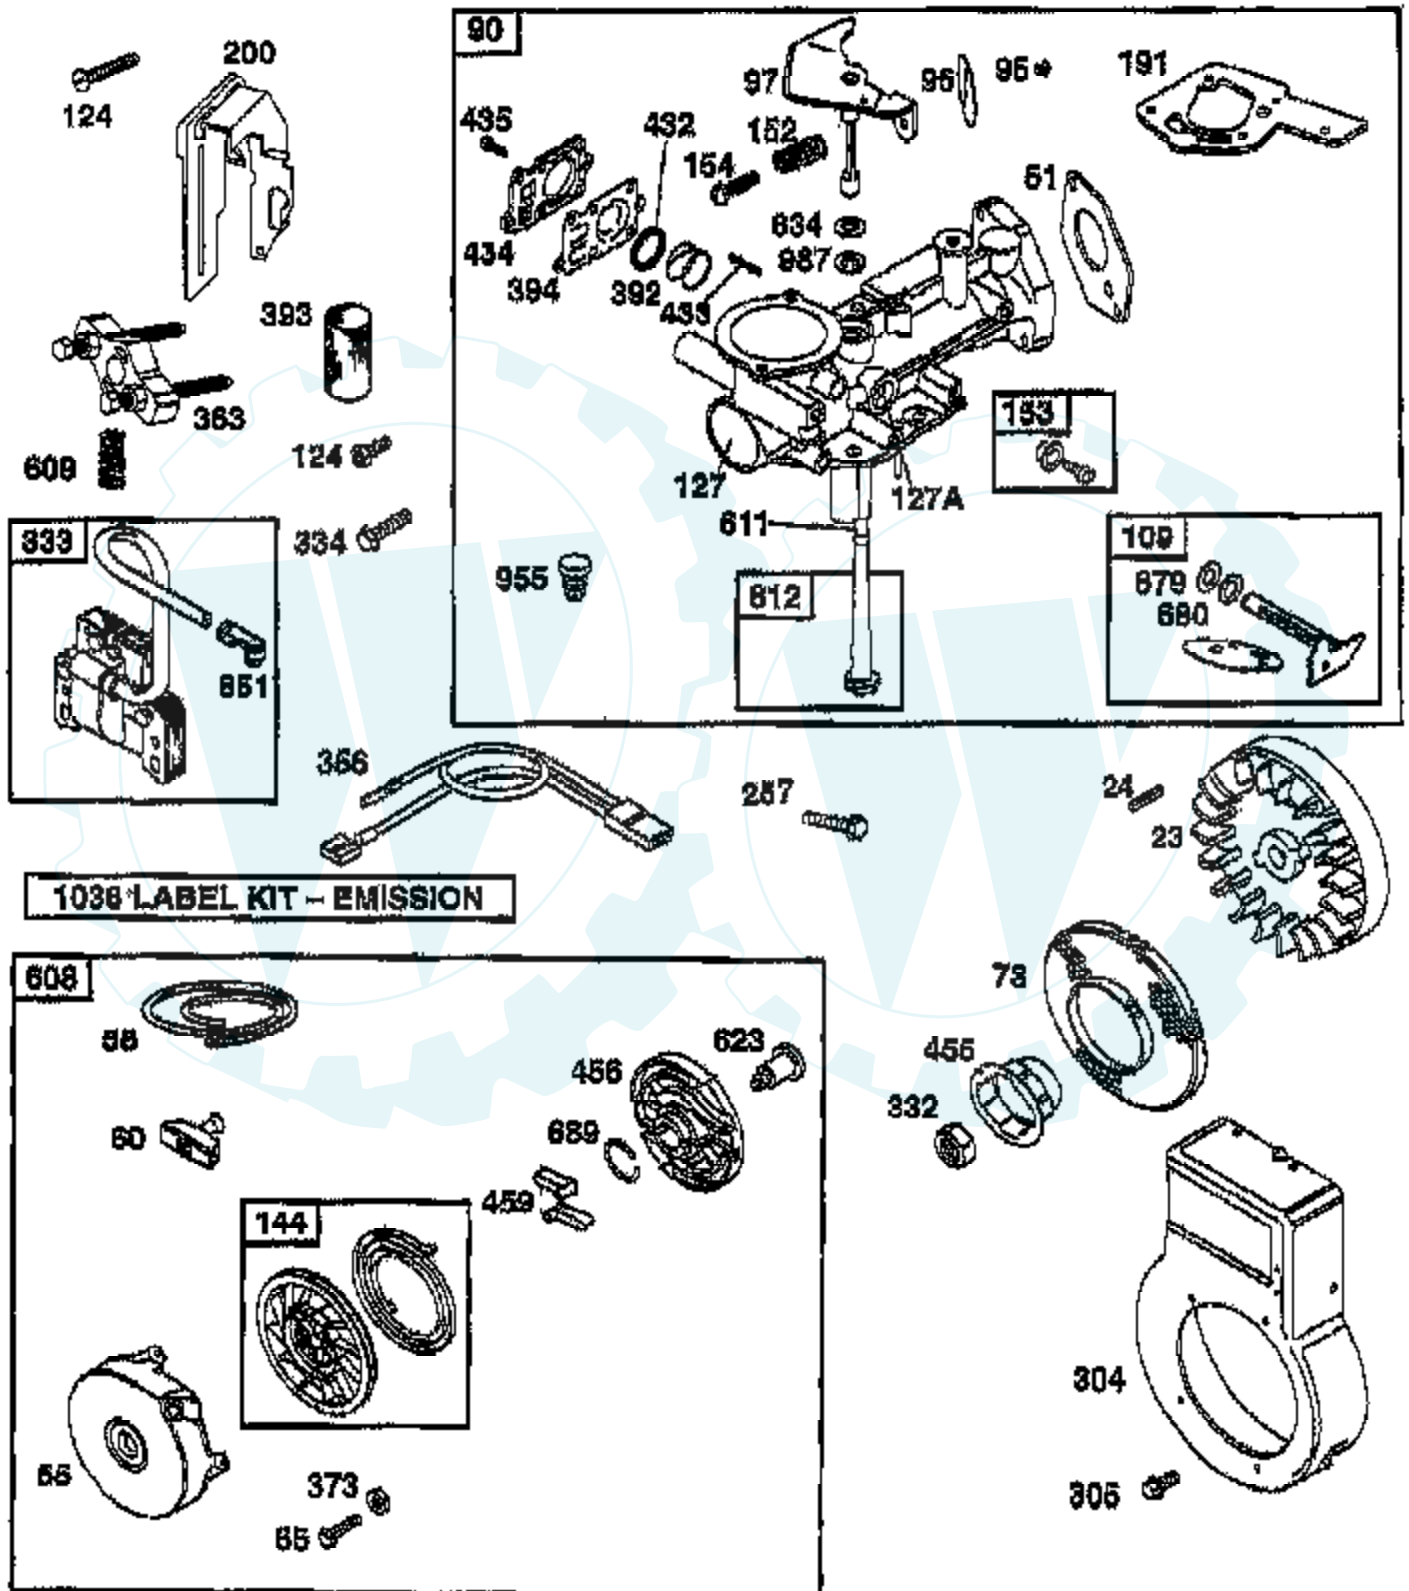

TILLER -- MODEL NUMBER AYP3332A99
ENGINE, BRIGGS & STRATTON -- MODEL NUMBER 94202, TYPE NO. 0115-E1

Ref #	Part Number	Qty	Description
1	494549		CYLINDER ASSEMBLY
2	293708		BUSHING, CYLINDER
3	299819		SEAL, OIL
5	214277		HEAD, CYLINDER
7	272694		GASKET, CYLINDER HEAD
8	495774		BREATHER ASSEMBLY
9	27549		GASKET, VALVE COVER
10	94621		SCREW, STEMS
11	66578		GROMMET, BREATHER TUBE
12	270833		GASKET, CRANKCASE, STANDARD .015"
12	270895		GASKET, CRANKCASE .005"
12	270896		GASKET, CRANKCASE .009"
13	94960		SCREW
15	94387		PLUG OIL DRAIN
16	495211		CRANKSHAFT
16	499047		KEY, TIMING GEAR RETAINING
18	394820		BUSHING, CRANKCASE COVER
19	293708		BUSHING, CYLINDER
20	299819		SEAL, OIL
21	281658		PLUG-OIL FILLER
22	94607		SCREW, SEM, MOUNTING
22A	94862		SCREW
23	496278		FLYWHEEL
24	222698		KEY, FLYWHEEL
25	498668		PISTON ASSEMBLY, STANDARD
25	498669		PISTON ASSEMBLY, .010" OVERSIZE
25	498670		PISTON ASSEMBLY, .020" OVERSIZE
25	498671		PISTON ASSEMBLY, .030" OVERSIZE
26	498680		RING SET, STANDARD SIZE
26	498681		RING SET, .010" OVERSIZE
26	498682		RING SET, .020" OVERSIZE
26	498683		RING SET, .030" OVERSIZE
27	26026		LOCK, PISTON PIN
28	298909		PIN ASSY, PISTON, STD
28	298908		PIN ASSEMBLY, PISTON .005" OVERSIZE
29	294367		ROD ASSEMBLY, CONNECTING
29	296079		ROD ASSEMBLY, CONNECTING .020" UNDERSIZE
			CRANKPIN
30	220670		DIPPER, CONNECTING ROD
32	94699		SCREW
33	296676		VALVE, EXHAUST
34	296677		VALVE, INTAKE
35	260552		SPRING, INTAKE VALVE
37	224557		GUARD, FLYWHEEL
38	94736		SCREW
40	93312		RETAINER, VALVE SPRING
45	230173		TAPPET, VALVE
46	493747		GEAR, CAM
51	273113		GASKET, CARBURETOR MOUNTING
53	94523		SCREW, EXHAUST
55	499441		HOUSING, REWIND STARTER
58	281464		ROPE, STARTER
60	393152		HANDLE, REWIND STARTER
65	94904		SCREW, SEMS
73	225381		SCREEN, ROTATING
90	499491		CARBURETOR ASSEMBLY
95	93499		SCREW