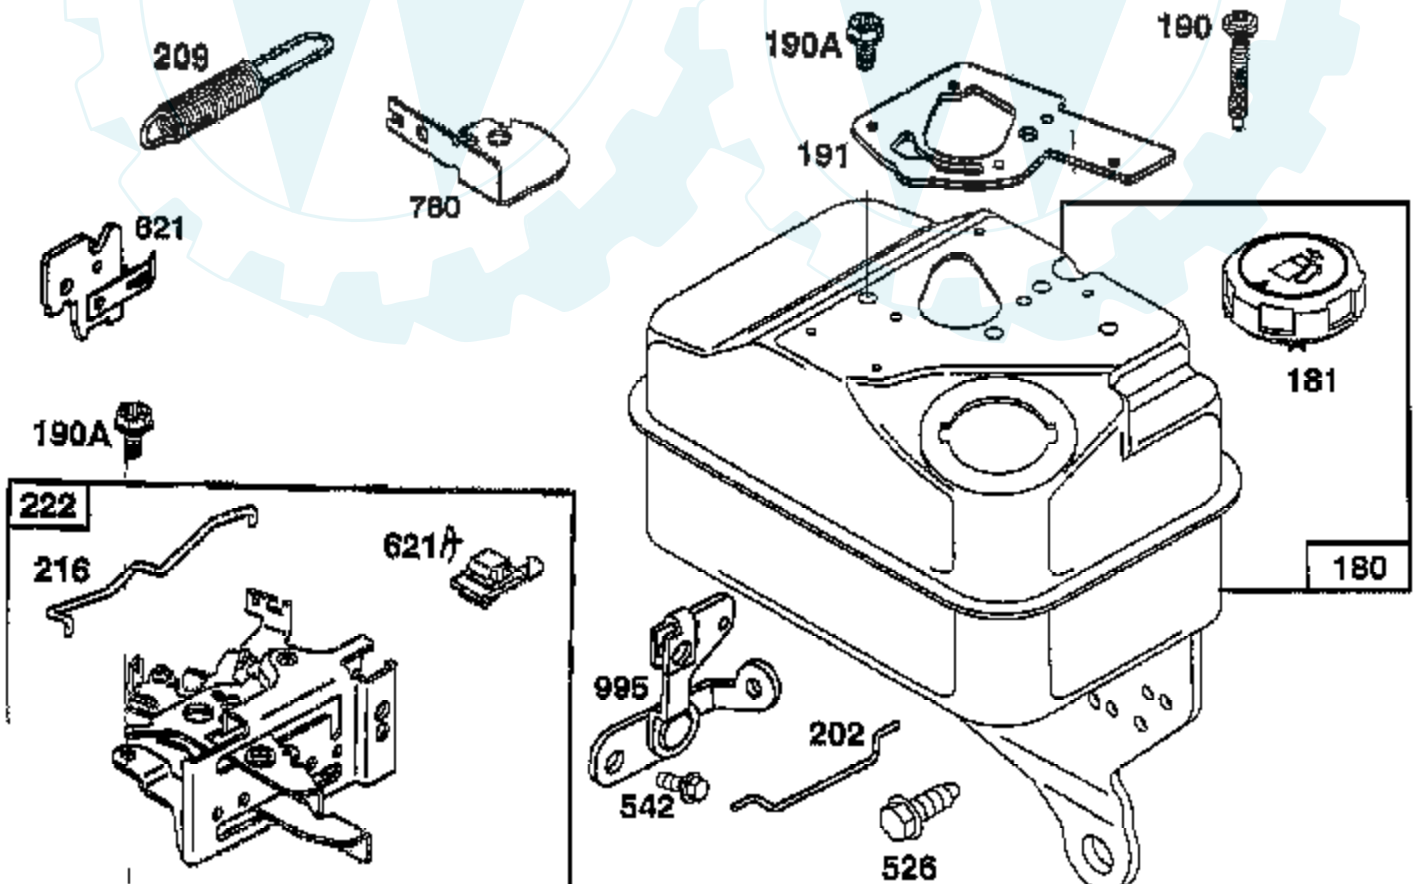

1019 LABEL KIT

★ REQUIRES SPECIAL TOOLS
TO INSTALL. SEE REPAIR
INSTRUCTION MANUAL.