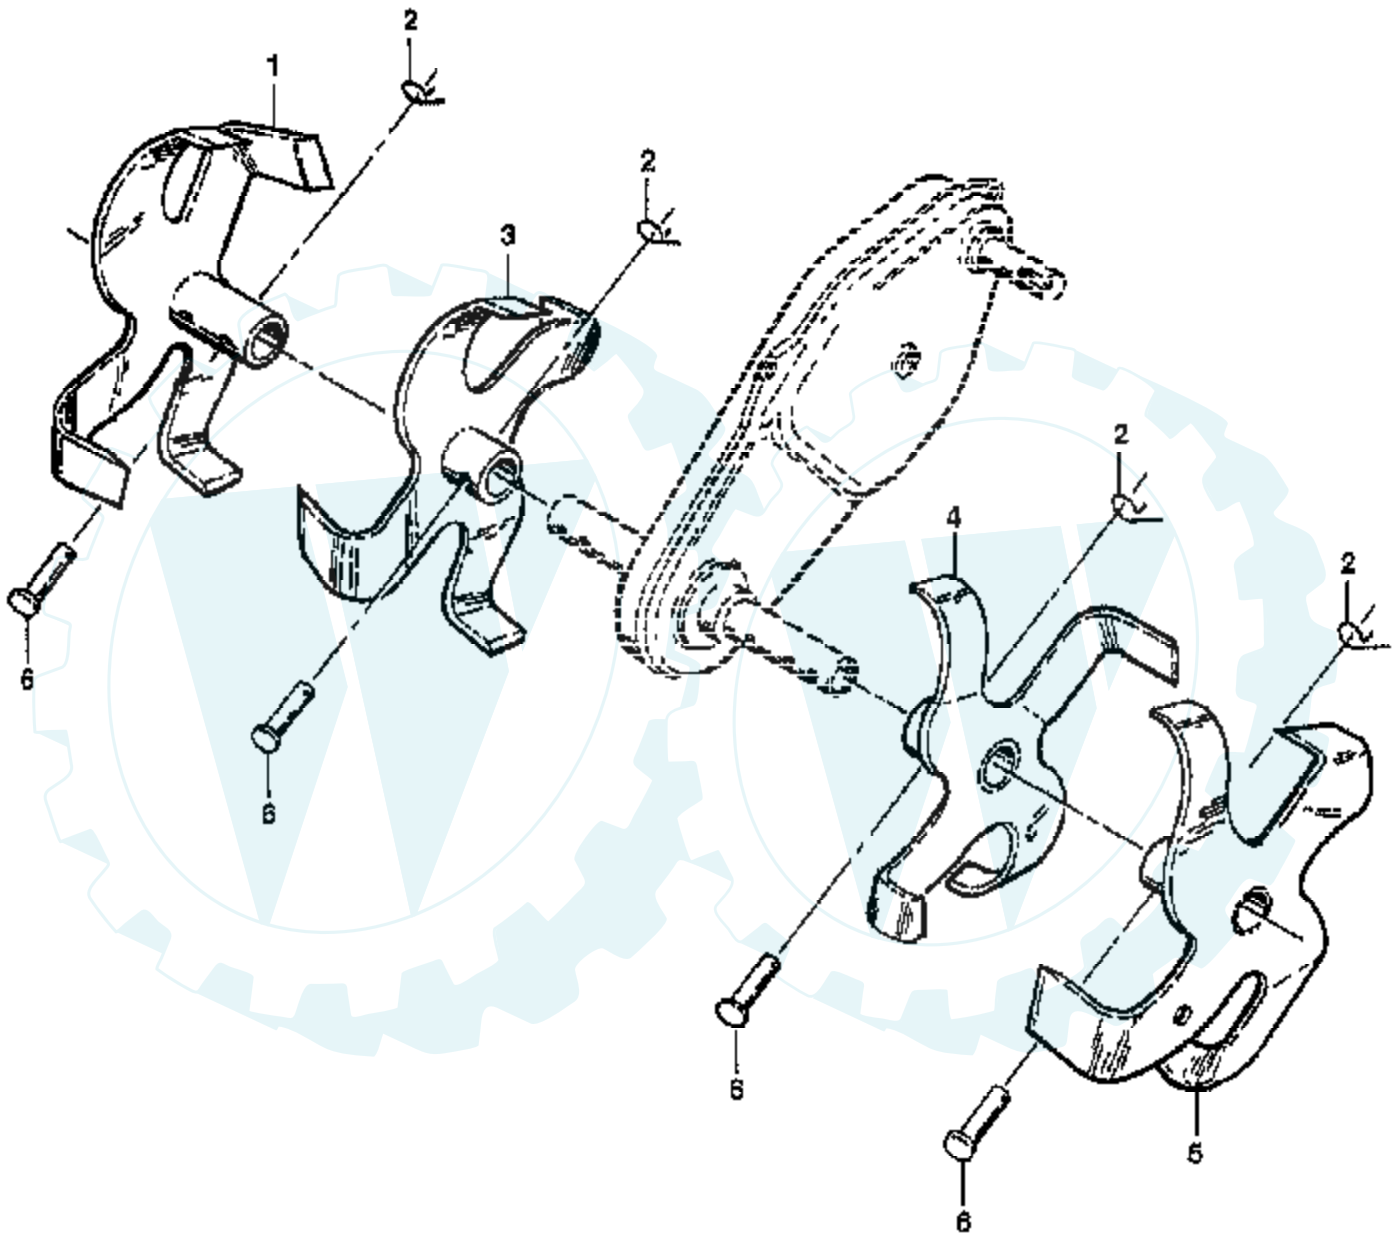

TILLER - - MODEL NUMBER AYP3332A89

TINE ASSEMBLY

Ref #	Part Number	Qty	Description
1	106860X		TINE ASSY RH
2			CHECK WITH SUPPLIER
3	106858X		TINE ASSY RH
4	106857X		TINE INN LH TI
5	106859X		TINE ASS'Y LH
6	9194R		DRILLED RIVET RT