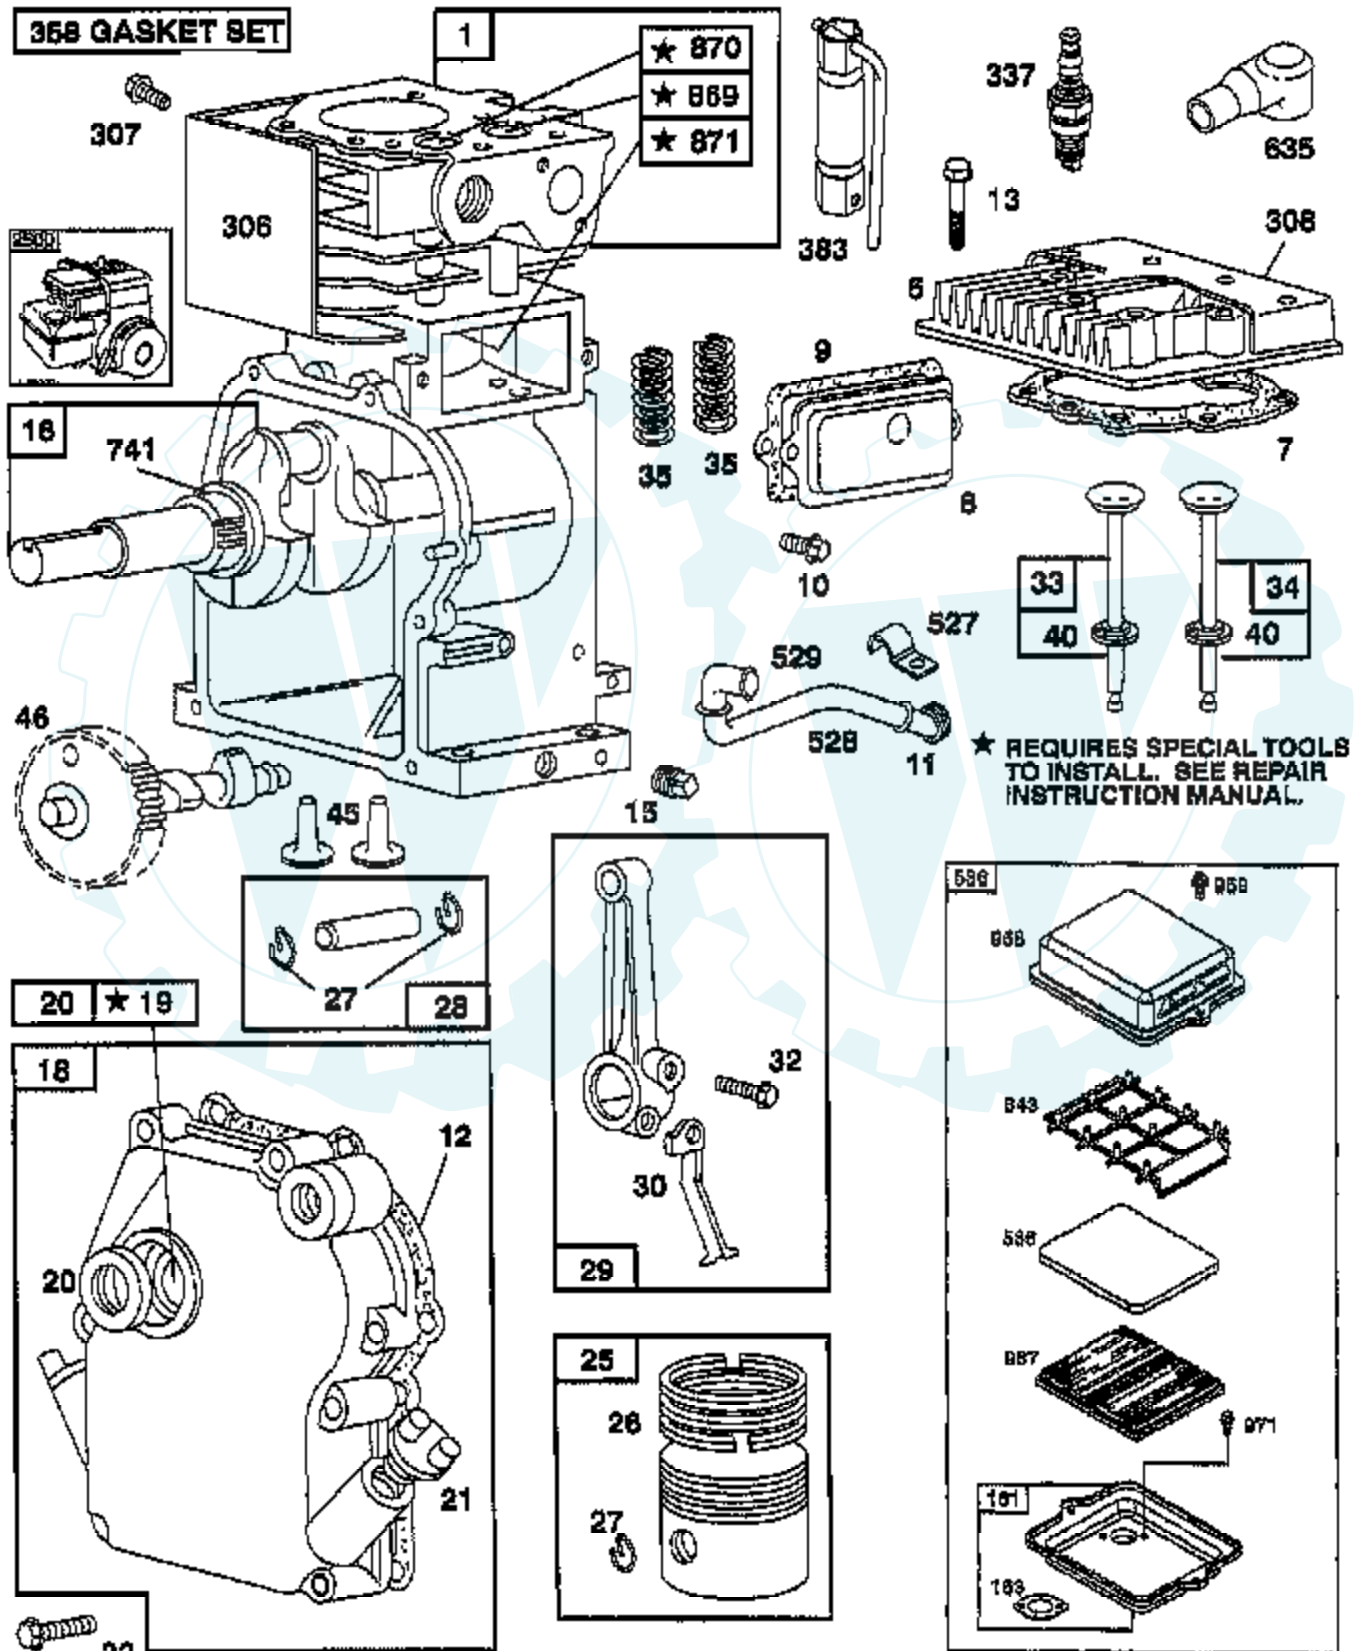

TILLER - - MODEL NUMBER AYP3332A89

ENGINE, BRIGGS & STRATTON - - MODEL NUMBER 94202, TYPE NO. 1115-E1

Ref #	Part Number	Qty	Description
1	494549		CYLINDER ASSEMBLY
2	293708		BUSHING, CYLINDER
3	299819		SEAL, OIL
5	214277		HEAD, CYLINDER
7	272694		GASKET, CYLINDER HEAD
8	495774		BREATHER ASSEMBLY
9	27549		GASKET, VALVE COVER
10	94621		SCREW, STEMS
11	66578		GROMMET, BREATHER TUBE
12	270833		GASKET, CRANKCASE, STANDARD .015"
12	270895		GASKET, CRANKCASE .005"
12	270896		GASKET, CRANKCASE .009"
13	94960		SCREW
15	94387		PLUG OIL DRAIN
16	495211		CRANKSHAFT
16	499047		KEY, TIMING GEAR RETAINING
18	394820		BUSHING, CRANKCASE COVER
19	293708		BUSHING, CYLINDER
20	299819		SEAL, OIL
21	281658		PLUG-OIL FILLER
22	94607		SCREW, SEM, MOUNTING
22A	94862		SCREW
23	496278		FLYWHEEL
24	222698		KEY, FLYWHEEL
25	498668		PISTON ASSEMBLY, STANDARD
25	498669		PISTON ASSEMBLY, .010" OVERSIZE
25	498670		PISTON ASSEMBLY, .020" OVERSIZE
25	498671		PISTON ASSEMBLY, .030" OVERSIZE
26	498680		RING SET, STANDARD SIZE
26	498681		RING SET, .010" OVERSIZE
26	498682		RING SET, .020" OVERSIZE
26	498683		RING SET, .030" OVERSIZE
27	26026		LOCK, PISTON PIN
28	298909		PIN ASSY, PISTON, STD
28	298908		PIN ASSEMBLY, PISTON .005" OVERSIZE
29	294367		ROD ASSEMBLY, CONNECTING
29	296079		ROD ASSEMBLY, CONNECTING .020" UNDERSIZE
			CRANKPIN
30	220670		DIPPER, CONNECTING ROD
32	94699		SCREW
33	296676		VALVE, EXHAUST
34	296677		VALVE, INTAKE
35	260552		SPRING, INTAKE VALVE
37	224557		GUARD, FLYWHEEL
38	94736		SCREW
40	93312		RETAINER, VALVE SPRING
45	230173		TAPPET, VALVE
46	493747		GEAR, CAM
51	273113		GASKET, CARBURETOR MOUNTING
53	94523		SCREW, EXHAUST
55	499441		HOUSING, REWIND STARTER
58	281464		ROPE, STARTER
60	393152		HANDLE, REWIND STARTER
65	94904		SCREW, SEMS
73	225381		SCREEN, ROTATING
90	499941		CARBURETOR ASSY
94	231533		VALVE, NEEDLE