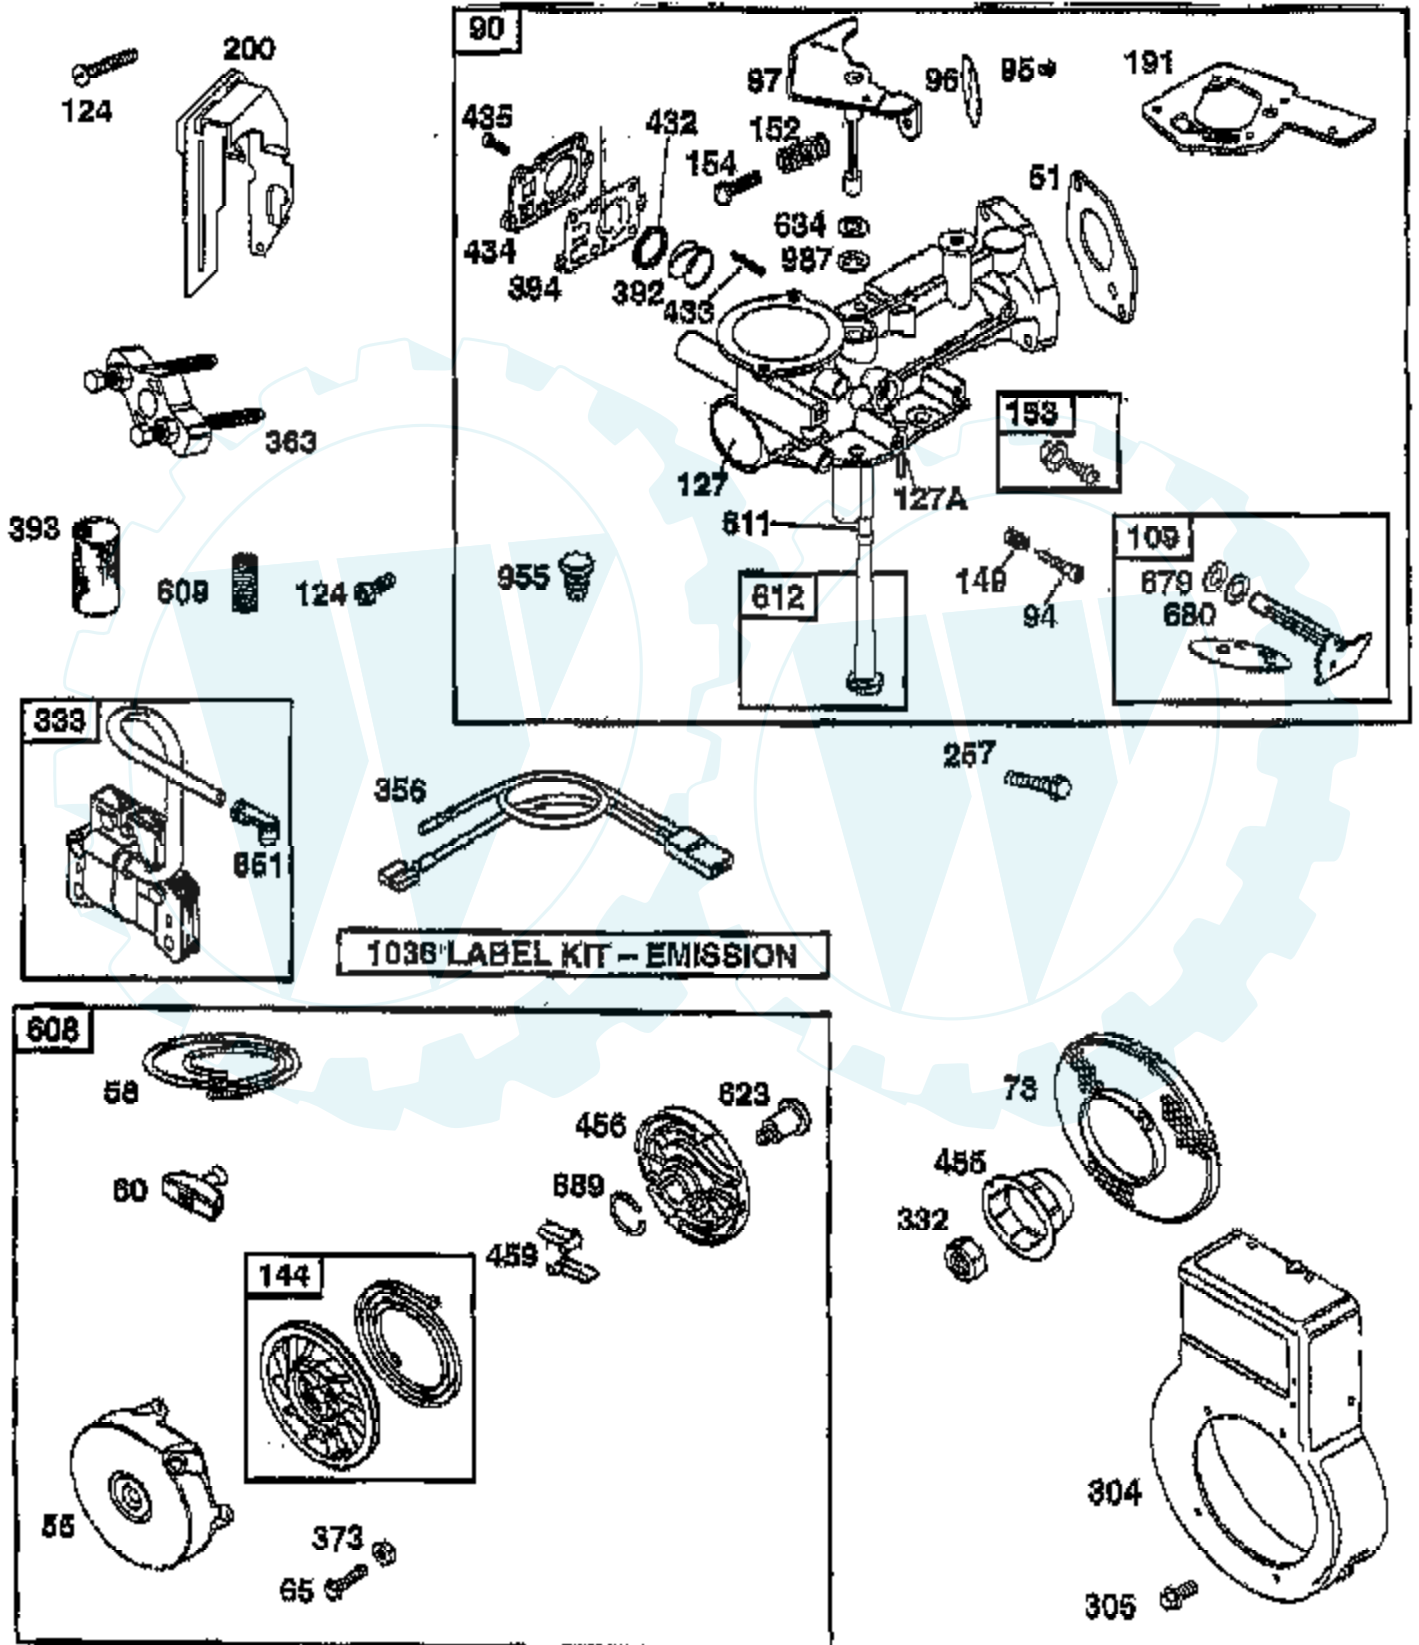

**TILLER -- MODEL NUMBER AYP3332A89
ENGINE, BRIGGS & STRATTON -- MODEL NUMBER 94202, TYPE NO. 1115-E1**

Ref #	Part Number	Qty	Description
1	494549		CYLINDER ASSEMBLY
2	293708		BUSHING, CYLINDER
3	299819		SEAL, OIL
5	214277		HEAD, CYLINDER
7	272694		GASKET, CYLINDER HEAD
8	495774		BREATHER ASSEMBLY
9	27549		GASKET, VALVE COVER
10	94621		SCREW, STEMS
11	66578		GROMMET, BREATHER TUBE
12	270833		GASKET, CRANKCASE, STANDARD .015"
12	270895		GASKET, CRANKCASE .005"
12	270896		GASKET, CRANKCASE .009"
13	94960		SCREW
15	94387		PLUG OIL DRAIN
16	495211		CRANKSHAFT
16	499047		KEY, TIMING GEAR RETAINING
18	394820		BUSHING, CRANKCASE COVER
19	293708		BUSHING, CYLINDER
20	299819		SEAL, OIL
21	281658		PLUG-OIL FILLER
22	94607		SCREW, SEM, MOUNTING
22A	94862		SCREW
23	496278		FLYWHEEL
24	222698		KEY, FLYWHEEL
25	498668		PISTON ASSEMBLY, STANDARD
25	498669		PISTON ASSEMBLY, .010" OVERSIZE
25	498670		PISTON ASSEMBLY, .020" OVERSIZE
25	498671		PISTON ASSEMBLY, .030" OVERSIZE
26	498680		RING SET, STANDARD SIZE
26	498681		RING SET, .010" OVERSIZE
26	498682		RING SET, .020" OVERSIZE
26	498683		RING SET, .030" OVERSIZE
27	26026		LOCK, PISTON PIN
28	298909		PIN ASSY, PISTON, STD
28	298908		PIN ASSEMBLY, PISTON .005" OVERSIZE
29	294367		ROD ASSEMBLY, CONNECTING
29	296079		ROD ASSEMBLY, CONNECTING .020" UNDERSIZE
			CRANKPIN
30	220670		DIPPER, CONNECTING ROD
32	94699		SCREW
33	296676		VALVE, EXHAUST
34	296677		VALVE, INTAKE
35	260552		SPRING, INTAKE VALVE
37	224557		GUARD, FLYWHEEL
38	94736		SCREW
40	93312		RETAINER, VALVE SPRING
45	230173		TAPPET, VALVE
46	493747		GEAR, CAM
51	273113		GASKET, CARBURETOR MOUNTING
53	94523		SCREW, EXHAUST
55	499441		HOUSING, REWIND STARTER
58	281464		ROPE, STARTER
60	393152		HANDLE, REWIND STARTER
65	94904		SCREW, SEMS
73	225381		SCREEN, ROTATING
90	499941		CARBURETOR ASSY
94	231533		VALVE, NEEDLE