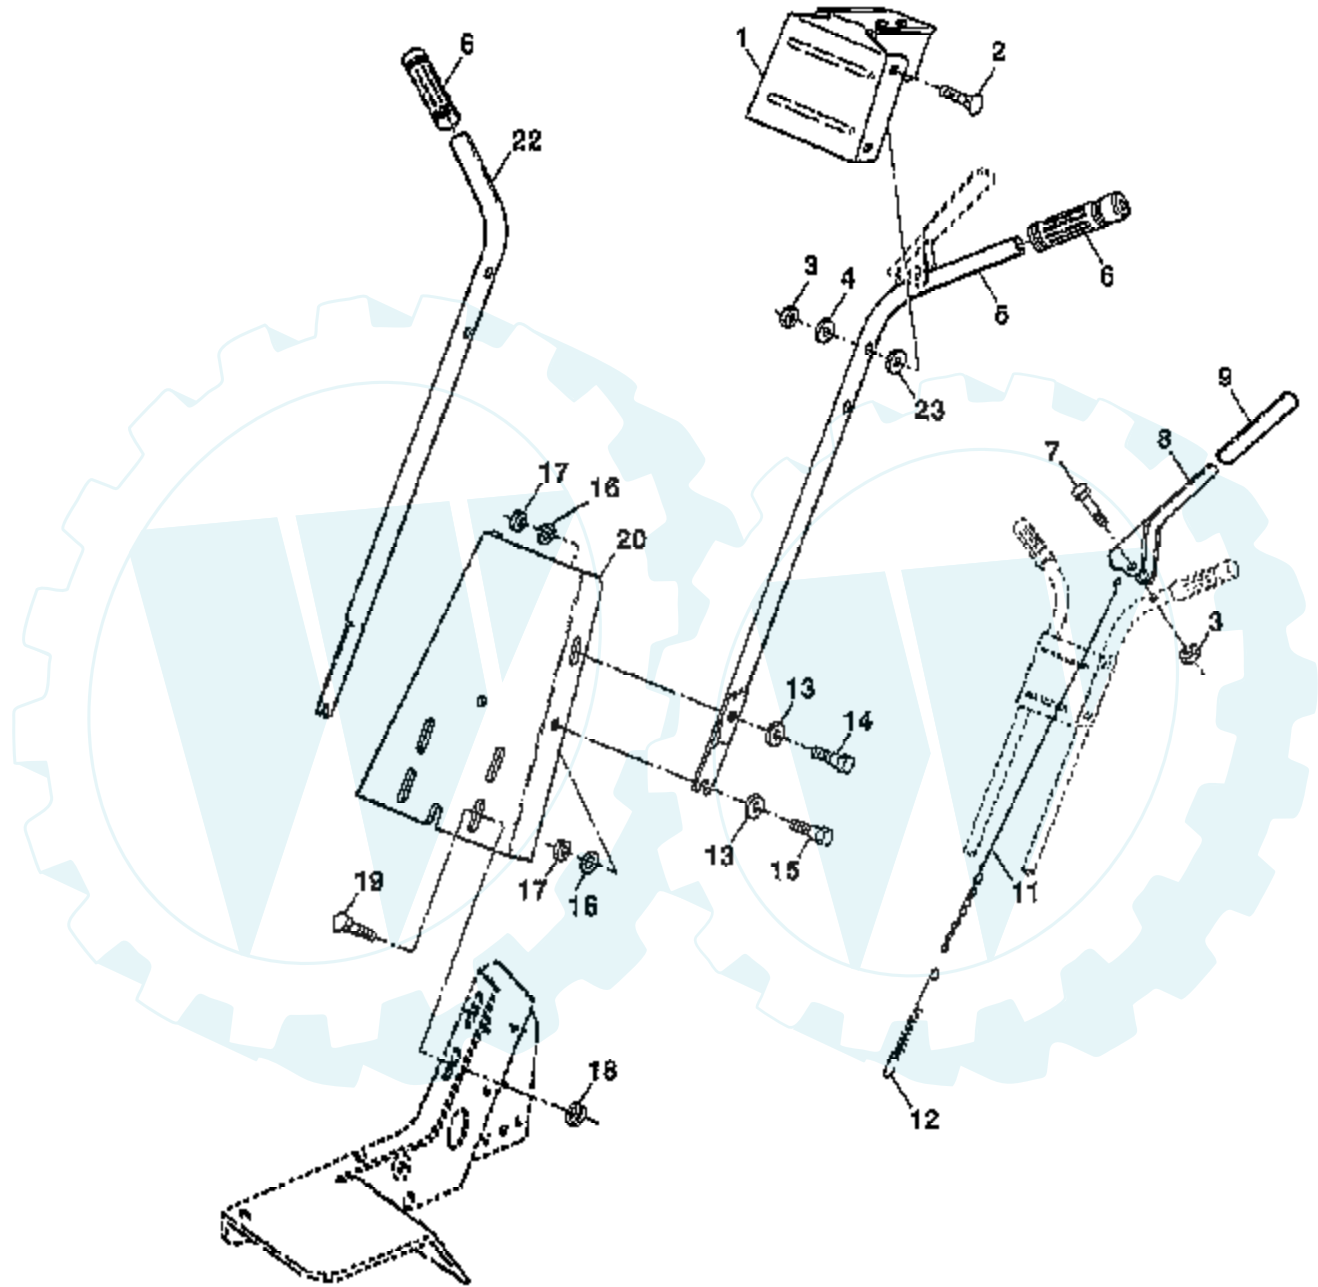

TILLER - - MODEL NUMBER AYP3332A89

HANDLE ASSEMBLY

NOTE: All component dimensions are given in U.S. inches.
1 Inch = 25.4 mm

Ref #	Part Number	Qty	Description
1	137176X505		HANDLE BRKT
2	72140512		BOLT
3	73680500		SUB= 73690500
4	19111116		WASHER
5	151473		HANDLE LH
6	9266R		SUB= 624A78
7	74760524		BOLT.HEX.5/16-1.5
8	3069J		SUB= 164937
9	8206H		GRIP T
11	3067J		SUB= 100382K
12	3070J		SPRING EXT TI
13	19121414		WASHER
14	74760516		SUB= 77394
15	74760512		BOLT
16	10040500		LOCKWASHER
17	73220500		NUT.HEX.5/16-18
18	98000129		NUT
19	72140506		BOLT
20	9209R505		PANEL. HANDLE
22	151474		HANDLE RH
23	19131312		WASHER