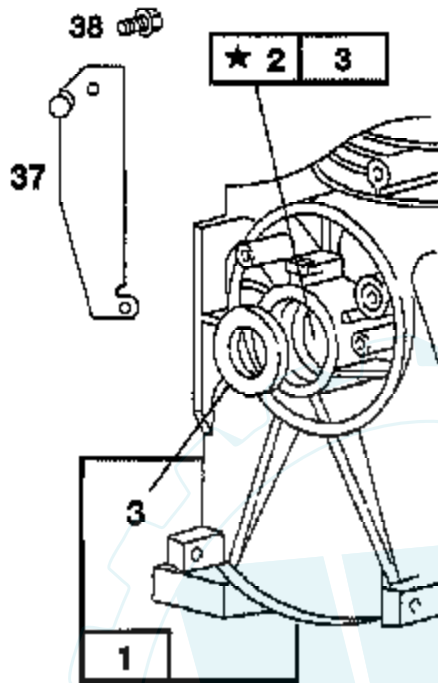

TILLER - - MODEL NUMBER AYP3332A89
ENGINE, BRIGGS & STRATTON - - MODEL NUMBER 94202, TYPE NO. 1115-E1

1019 LABEL KIT

★ REQUIRES SPECIAL TOOLS
TO INSTALL. SEE REPAIR
INSTRUCTION MANUAL.

Ref #	Part Number	Qty	Description
1	494549		CYLINDER ASSEMBLY
2	293708		BUSHING, CYLINDER
3	299819		SEAL, OIL
5	214277		HEAD, CYLINDER
7	272694		GASKET, CYLINDER HEAD
8	495774		BREATHER ASSEMBLY
9	27549		GASKET, VALVE COVER
10	94621		SCREW, STEMS
11	66578		GROMMET, BREATHER TUBE
12	270833		GASKET, CRANKCASE, STANDARD .015"
12	270895		GASKET, CRANKCASE .005"
12	270896		GASKET, CRANKCASE .009"
13	94960		SCREW
15	94387		PLUG OIL DRAIN
16	495211		CRANKSHAFT
16	499047		KEY, TIMING GEAR RETAINING
18	394820		BUSHING, CRANKCASE COVER
19	293708		BUSHING, CYLINDER
20	299819		SEAL, OIL
21	281658		PLUG-OIL FILLER
22	94607		SCREW, SEM, MOUNTING
22A	94862		SCREW
23	496278		FLYWHEEL
24	222698		KEY, FLYWHEEL
25	498668		PISTON ASSEMBLY, STANDARD
25	498669		PISTON ASSEMBLY, .010" OVERSIZE
25	498670		PISTON ASSEMBLY, .020" OVERSIZE
25	498671		PISTON ASSEMBLY, .030" OVERSIZE
26	498680		RING SET, STANDARD SIZE
26	498681		RING SET, .010" OVERSIZE
26	498682		RING SET, .020" OVERSIZE
26	498683		RING SET, .030" OVERSIZE
27	26026		LOCK, PISTON PIN
28	298909		PIN ASSY, PISTON, STD
28	298908		PIN ASSEMBLY, PISTON .005" OVERSIZE
29	294367		ROD ASSEMBLY, CONNECTING
29	296079		ROD ASSEMBLY, CONNECTING .020" UNDERSIZE
			CRANKPIN
30	220670		DIPPER, CONNECTING ROD
32	94699		SCREW
33	296676		VALVE, EXHAUST
34	296677		VALVE, INTAKE
35	260552		SPRING, INTAKE VALVE
37	224557		GUARD, FLYWHEEL
38	94736		SCREW
40	93312		RETAINER, VALVE SPRING
45	230173		TAPPET, VALVE
46	493747		GEAR, CAM
51	273113		GASKET, CARBURETOR MOUNTING
53	94523		SCREW, EXHAUST
55	499441		HOUSING, REWIND STARTER
58	281464		ROPE, STARTER
60	393152		HANDLE, REWIND STARTER
65	94904		SCREW, SEMS
73	225381		SCREEN, ROTATING
90	499941		CARBURETOR ASSY
94	231533		VALVE, NEEDLE