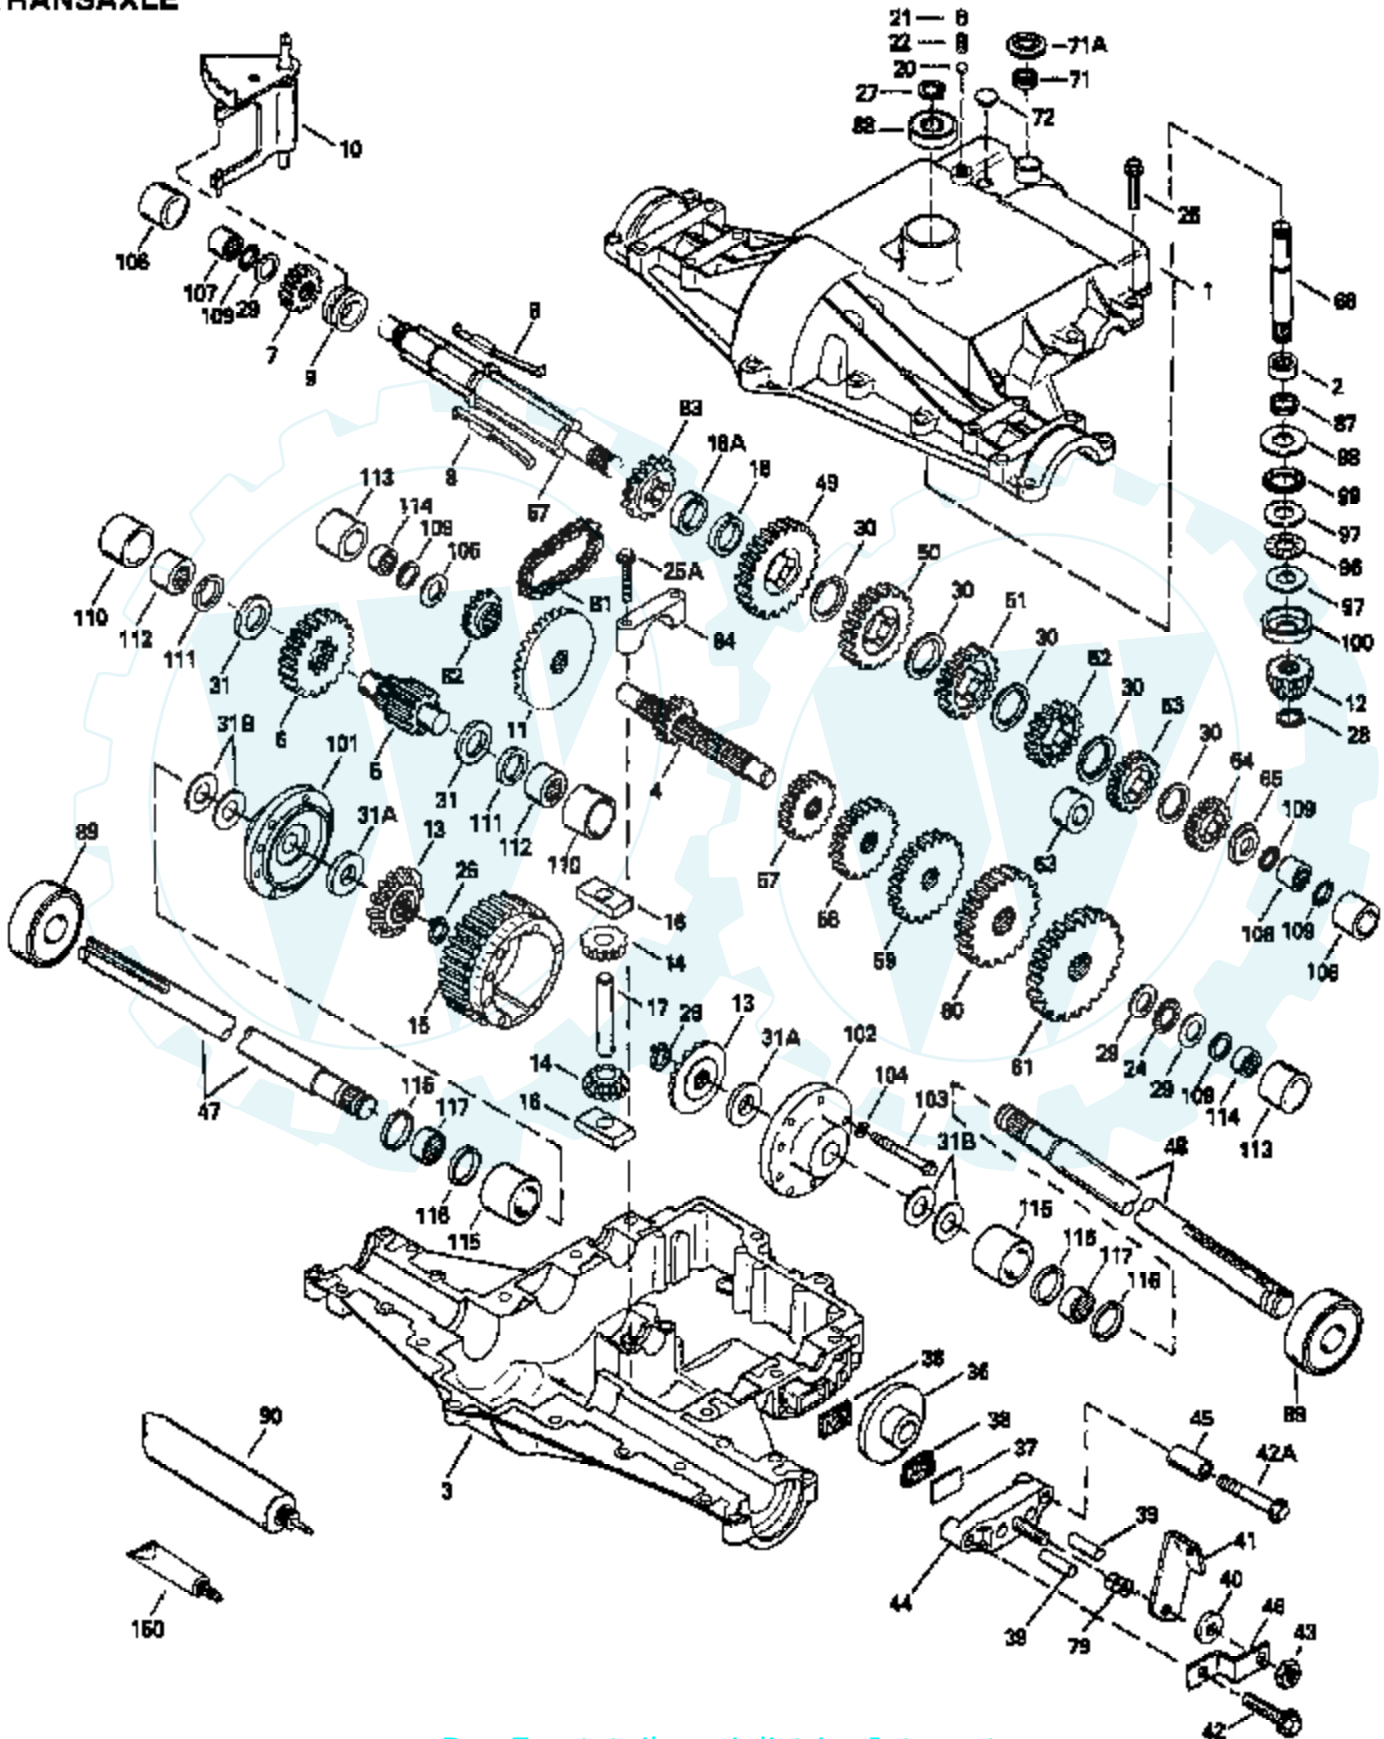

## TRANSAXLE

Ref #	Part Number	Qty	Description
	794513		TRANSAXLE, COMPLETE
1	772098A		COVER TRANSAXLE
2	780155		BEARING NEEDLE
3	770088		CASE TRANSAXLE
4	776291		SHAFT COUNTER
5	776275		SHAFT, OUTPUT, 9T
6	778247		GEAR, OUTPUT, 35T
7	778253		GEAR, SPUR, 15T
8	792138		KEY
9	784216		COLLAR SHIFT
10	784342		ROD AND FORK ASSY SHIFT
11	778246		GEAR BEVEL, 33T
12	778245		BEVEL PINION, 13T
13	778198		GEAR BEVEL
14	778197		PINION, 10T
15	778248		GEAR, RING, 31T
16	786027		BLOCK DRIVE
17	786019		PIN DRIVE
18	786121		SPACER, .350/.340 THICK
18A	786122		SPACER, .276/.268 THICK
20	792077		BALL STEEL, 5/16" DIA.
21	792078		SCREW, 3/8-16 X 3/8"
22	792079		SPRING
24	780071		THRUST BEARING
25	792129		SCREW HEX HD 5/16-18 X 1-1/4
25A	792073		SCREW, 1/4-20 X 1-1/4
26	792018		RING STRAP
27	792018		RING STRAP
28	788040		RETAINING RING
29	780072		WASHER THRUST
30	780108		WASHER THRUST
31	780128		WASHER THRUST
31A	780107		WASHER
31B	780042		WASHER THRUST
36	790043		DISK BRAKE
37	790007		PLATE BRAKE PAD
38	799021		BRAKE PAD
39	786026		PIN DOWEL
40	792076A		WASHER
41	790047		LEVER BRAKE
42	792073		SCREW, 1/4-20 X 1-1/4
42A	792085A		SCREW, 1/4-20 X 2-1/4
43	792075		LOCKNUT 5/16-24
44	790025		HOLDER BRAKE PAD
45	786067		SPACER
46	786086		BRKT BRAKE LEVER
47	774832		AXLE, 12-5/16" LONG
48	774831		AXLE, 16-3/16" LONG
49	778216A		GEAR, SPUR, 41T
50	778206A		GEAR, SPUR, 35T
51	778205A		GEAR, SPUR, 30T
52	778204A		GEAR, SPUR, 25T
53	778203A		GEAR, SPUR, 22T
54	778273		GEAR, SPUR, 19T
57	778199		GEAR, SPUR, 15T
58	778200		GEAR, SPUR, 20T
59	778201		GEAR, SPUR, 25T
60	778202		GEAR, SPUR, 28T