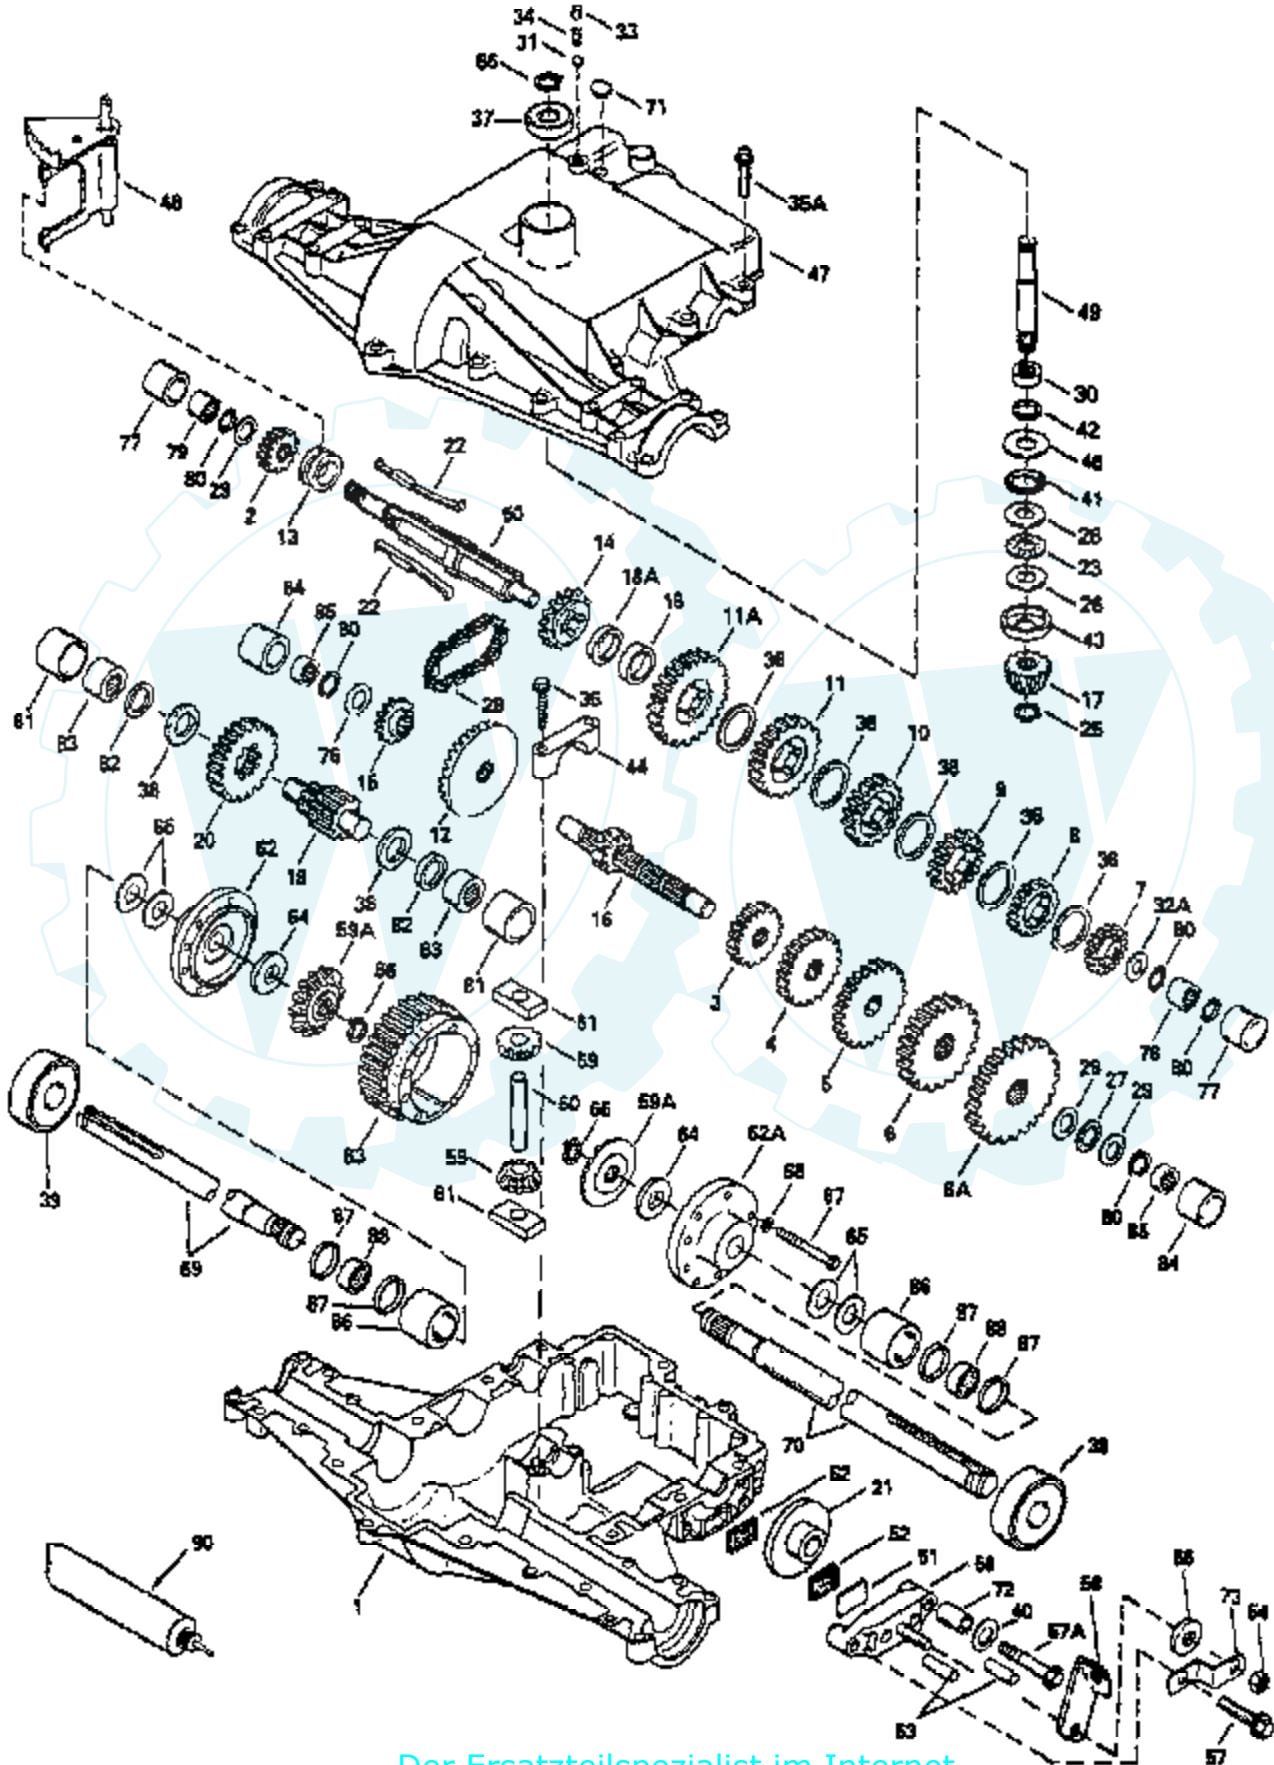

18 HP 44" TRACTOR -- MODEL NUMBER 4180-24

PEERLESS TRANSAXLE - MODEL NUMBER 820-016A

Ref #	Part Number	Qty	Description
1	770088		CASE TRANSAXLE
2	778253		GEAR, SPUR, 15T
3	778211		GEAR, SPUR, 12 TEETH
4	778240		GEAR, SPUR, 18 TEETH
5	778201		GEAR, SPUR, 25T
6	778202		GEAR, SPUR, 28T
6A	778208		GEAR, SPUR, 31T
7	778273		GEAR, SPUR, 19T
8	778203A		GEAR, SPUR, 22T
9	778204A		GEAR, SPUR, 25T
10	778239A		GEAR, SPUR, 32 TEETH
11	778207A		GEAR, SPUR, 37 TEETH
11A	778216A		GEAR, SPUR, 41T
12	778246		GEAR BEVEL, 33T
13	784216		COLLAR SHIFT
14	786123		SPROCKET 18T (REV)
15	786082		SPROCKET 9T
16	776291		SHAFT COUNTER
17	778245		BEVEL PINION, 13T
18	786121		SPACER, .350/.340 THICK
18A	786122		SPACER, .276/.268 THICK
19	776275		SHAFT, OUTPUT, 9T
20	778247		GEAR, OUTPUT, 35T
21	790043		DISK BRAKE
22	792138		KEY
23	780084		BEARING THRUST
25	788040		RETAINING RING
26	780051		WASHER THRUST
27	780071		THRUST BEARING
28	786081		CHAIN, ROLLER
29	780072		WASHER THRUST
30	780155		BEARING NEEDLE
31	792077		BALL STEEL, 5/16" DIA.
32A	780139		WASHER
33	792078		SCREW, 3/8-16 X 3/8"
34	792079		SPRING
35	792073		SCREW, 1/4-20 X 1-1/4
35A	792129		SCREW HEX HD 5/16-18 X 1-1/4
36	780108		WASHER THRUST
37	780119		BEARING BALL
38	780128		WASHER THRUST
39	780050		BEARING BALL
40	792128		WASHER FLAT
41	788077		"O" RING
42	788042		OIL SEAL 3/4
43	780166		WASHER CUPPED
44	786131		BEARING CAP
45	780165		WASHER
47	772098A		COVER TRANSAXLE
48	784342		ROD AND FORK ASSY SHIFT
49	776274		SHAFT INPUT
50	776313		SHAFT BRAKE
51	790007		PLATE BRAKE PAD
52	790006		PAD BRAKE
53	786026		PIN DOWEL
54	792075		LOCKNUT 5/16-24
55	792076		WASHER FLAT
56	790047		LEVER BRAKE