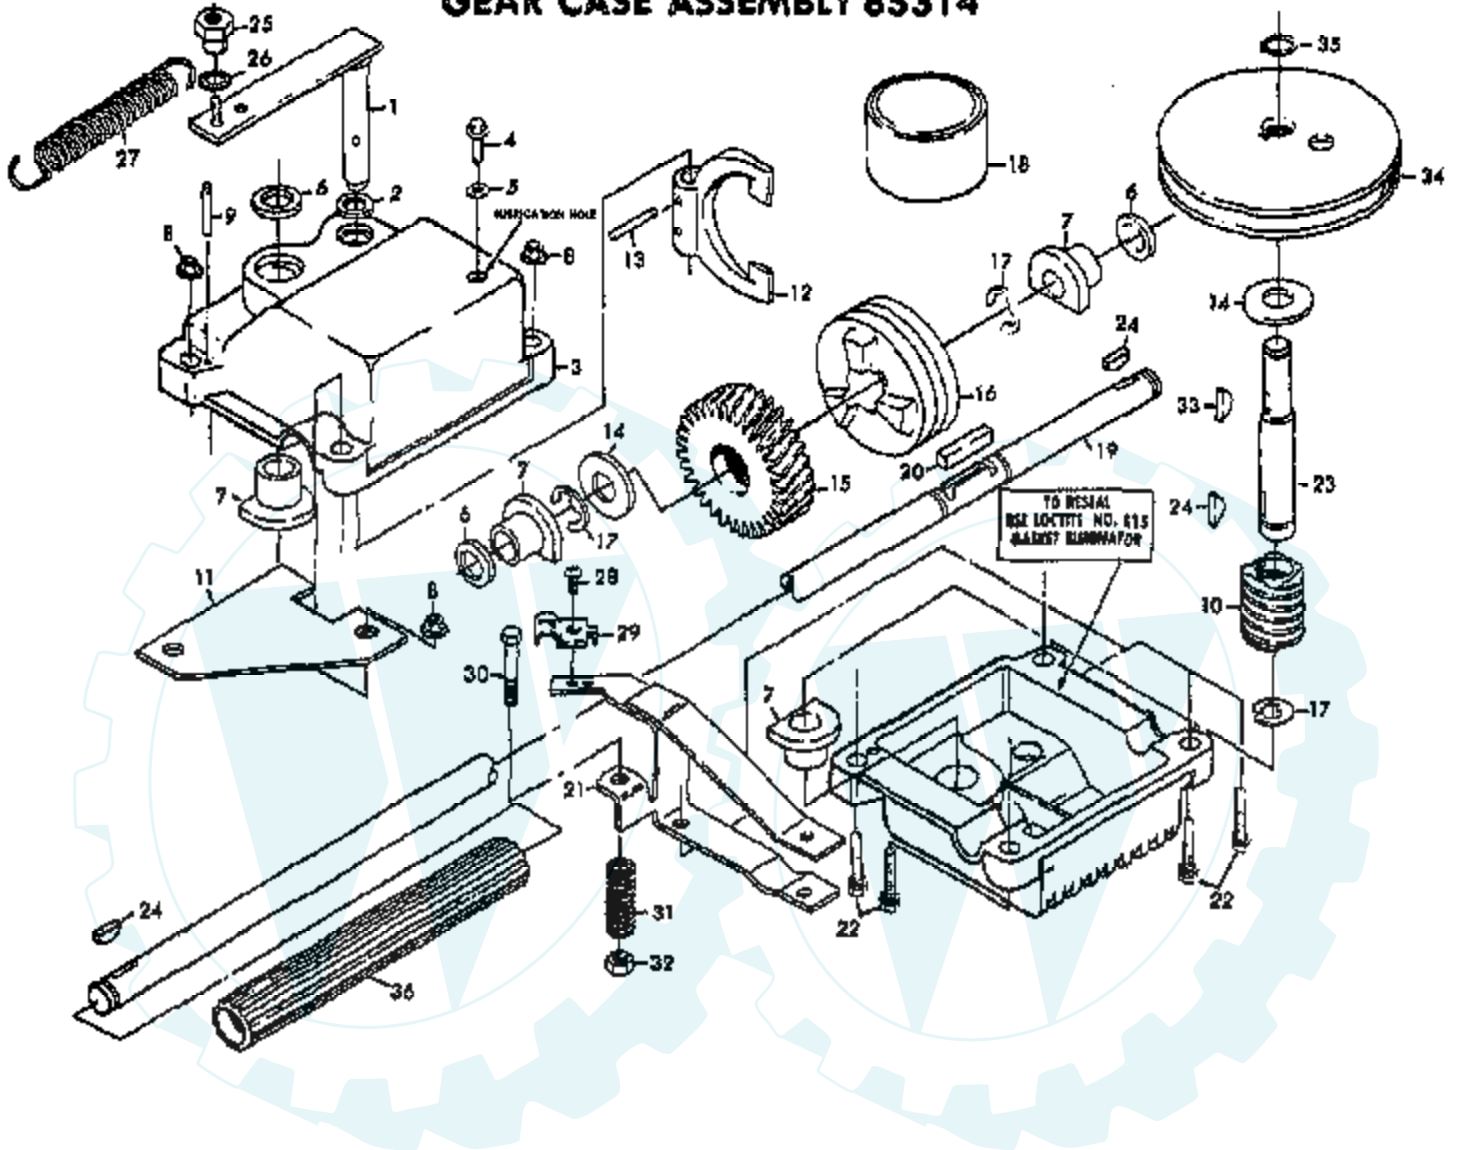

LAWN MOWER - MODEL NUMBER R200BR

CHUTE DEFLECTOR ASSEMBLY

Ref #	Part Number	Qty	Description
1	85816		CHUTE DISCHARGE
2	85643		CHUTE BRKT
3	13328		TRUSS HEAD MACHINE SCREW
4	69180		LOCKNUT
5	85800		GRIP
6	85799		CHUTE HANDLE
7	85463		DECAL-DANGER PM

LAWN MOWER - MODEL NUMBER R200BR

GEAR CASE ASSEMBLY 85314

Ref #	Part Number	Qty	Description
	85314		SUB= 48281
1	83488		SUB= 88389
2	81337		SEAL
3	79899		NLA
4	81377		MACHINE SCREW
5	81203		NLA
6	57072		SEAL
7	77881		BEARING
8	53838		SUB= 73510400
9	57388		DRIVE LOK PIN
10	83680		WORM
11	77039		SUB= 81585X004
12	75144		NLA
13	53912		DRIVE LOK PIN
14	57079		THRUST WASHER
15	83659		SUB= 133804
16	75424		SUB= 750436X
17	53753		E-RING
18	58354		SUB= 6066J
19	79946		DRIVE SHFT KIT PM
20	83684		SQUARE KEY
21	85178		SUB= 85177X004
22	50950		SUB= 2276J
23	83720		WORM SHAFT
24	65692		WOODRUFF KEY
25	81220		SHOULDER NUT
26	81612		LOCKWASHER
27	75192		SPRING
28	54562		SCREW
29	83700		CABLE CLAMP
30	54338		SUB= 74760444
31	83632		SUB= 137090
32	63601		SUB= 73800400
33	57076		WOODRUFF KEY
34	83681		PULLEY.DRIVE.LM
35	74976		RETAINER RING
36	103498X		GEAR CASE SLEEVE

LAWN MOWER - MODEL NUMBER R200BR

GRASS CATCHER

Ref #	Part Number	Qty	Description
1	103179X		CATCHER TOP PM
2	103180X		CATCHER BOTTOM PM
3	84806		NLA
4	103181X		BAFFLE.CATCHER.
5	103227X		CATCHER HANDLE PM
6	83553		CLAMP
7	12024		SUB= 874180410
8	13328		TRUSS HEAD MACHINE SCREW
9	69180		LOCKNUT
10	63601		SUB= 73800400
11	83556		SPEED NUT
12	103786X		NLA
13	4802		SUB= 19070818