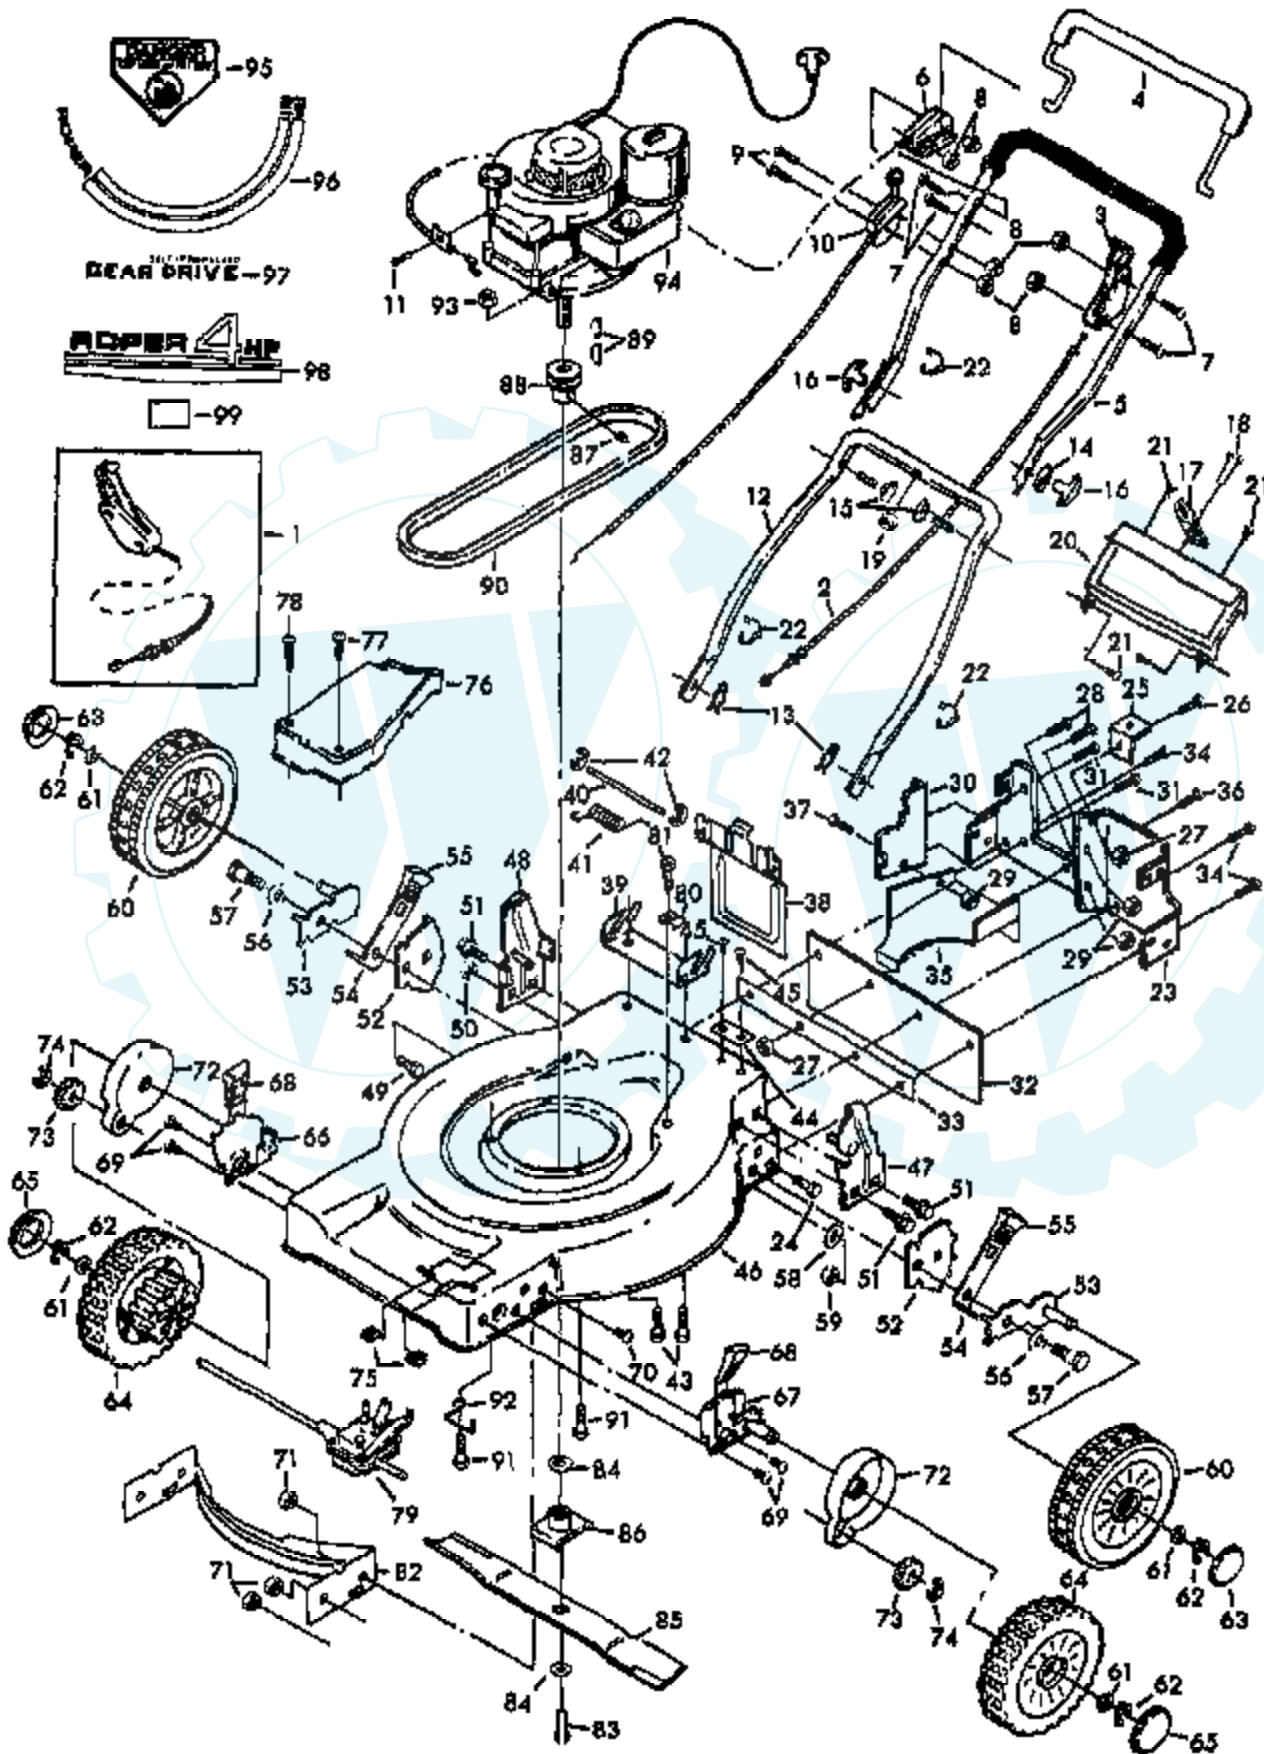

LAWN MOWER - MODEL NUMBER R200BR

Ref #	Part Number	Qty	Description
1	85547		CONTROL DRIVE PM
2	79953		HEAD KIT DRIVE PM
3	79957		CBL KIT DRIVE P
4	85512		CONTROL BAIL
5	84605		UPPER HANDLE
6	103815X		NLA
7	78186		SCREW
8	53491		SUB= 69180
9	69411		SCREW
10	84587		NLA
11	85724		SCREW PM
12	84683		SUB= 84684X479
13	51793		HAIRPIN COTTER
14	57734		WASHER
15	58714		SUB= 131959
16	8141J		SUB= 136376
17	84651		ROPE GUIDE
18	85436		SCREW
19	74218		NUTLOCK1/4-20
20	103268X		TRIM PLATE ASY
21	36953		SCREW SELF TAP
22	85827		CABLE CLIP PM
23	85375		BACK PLATE PM
24	54583		SCREW
25	85371		SUB= 85877
26	65231		SCREW
27	63601		SUB= 73800400
28	76399		"SCREW,HEX HEAD"
29	69180		LOCKNUT
30	77514		SUB= 850247X479
31	81283		SCREW
32	77521		REAR DEFLECTOR
33	85546		BACKING STRIP PM
34	54583		SCREW
35	85354		SUB= 85353X479
36	58609		MACH SCREW
37	41945		SUB= 74191008
38	77524		SUB= 81959X479
39	81027		SUB= 81962X479
40	77526		HINGE ROD
41	77527		SPRING
42	33750		SUB= 12000014
43	54583		SCREW
44	103807X		MODEL PLATE
45	54562		SCREW
46	107076X		MOWER-HOUSING
47	77512		SUB= 81964X417
48	77510		SUB= 81963X417
49	66238		SUB= 72140505
50	63124		SUB= 73690500
51	55187		SCREW
52	69478		SUB= 750085X007
53	69474		SUB= 82986X004
54	77884		SELEC SPRING
55	77865		SUB= 532132800
56	62335		"WASHER, BELLEVIL."
57	64763		SHOULDER BOLT
58	62333		WASHER