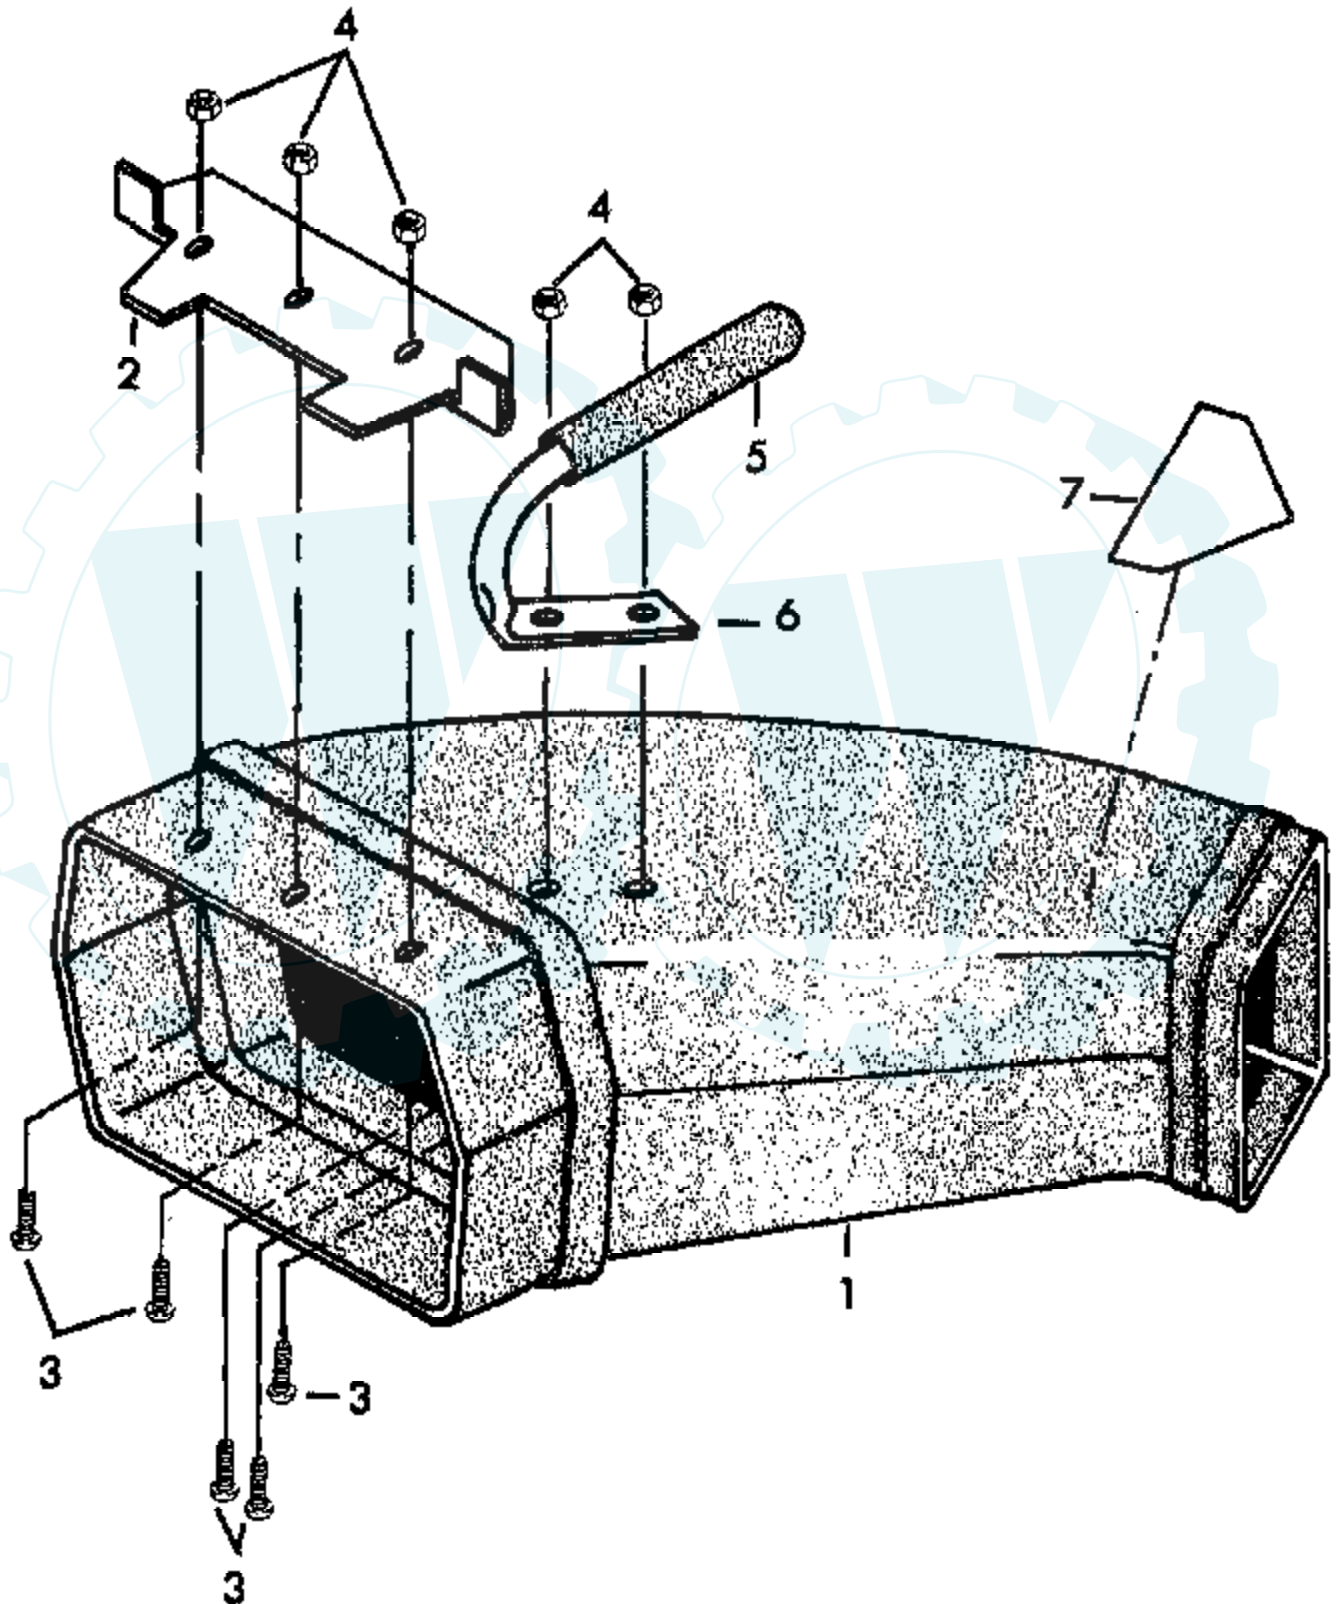

LAWN MOWER - MODEL NUMBER R200BR

CHUTE DEFLECTOR ASSEMBLY

Ref #	Part Number	Qty	Description
1	85816		CHUTE DISCHARGE
2	85643		CHUTE BRKT
3	13328		TRUSS HEAD MACHINE SCREW
4	69180		LOCKNUT
5	85800		GRIP
6	85799		CHUTE HANDLE
7	85463		DECAL-DANGER PM

LAWN MOWER - MODEL NUMBER R200BR

GEAR CASE ASSEMBLY 85314

Ref #	Part Number	Qty	Description
	85314		SUB= 48281
1	83488		SUB= 88389
2	81337		SEAL
3	79899		NLA
4	81377		MACHINE SCREW
5	81203		NLA
6	57072		SEAL
7	77881		BEARING
8	53838		SUB= 73510400
9	57388		DRIVE LOK PIN
10	83680		WORM
11	77039		SUB= 81585X004
12	75144		NLA
13	53912		DRIVE LOK PIN
14	57079		THRUST WASHER
15	83659		SUB= 133804
16	75424		SUB= 750436X
17	53753		E-RING
18	58354		SUB= 6066J
19	79946		DRIVE SHFT KIT PM
20	83684		SQUARE KEY
21	85178		SUB= 85177X004
22	50950		SUB= 2276J
23	83720		WORM SHAFT
24	65692		WOODRUFF KEY
25	81220		SHOULDER NUT
26	81612		LOCKWASHER
27	75192		SPRING
28	54562		SCREW
29	83700		CABLE CLAMP
30	54338		SUB= 74760444
31	83632		SUB= 137090
32	63601		SUB= 73800400
33	57076		WOODRUFF KEY
34	83681		PULLEY.DRIVE.LM
35	74976		RETAINER RING
36	103498X		GEAR CASE SLEEVE

LAWN MOWER - MODEL NUMBER R200BR

GRASS CATCHER

Ref #	Part Number	Qty	Description
1	103179X		CATCHER TOP PM
2	103180X		CATCHER BOTTOM PM
3	84806		NLA
4	103181X		BAFFLE.CATCHER.
5	103227X		CATCHER HANDLE PM
6	83553		CLAMP
7	12024		SUB= 874180410
8	13328		TRUSS HEAD MACHINE SCREW
9	69180		LOCKNUT
10	63601		SUB= 73800400
11	83556		SPEED NUT
12	103786X		NLA
13	4802		SUB= 19070818