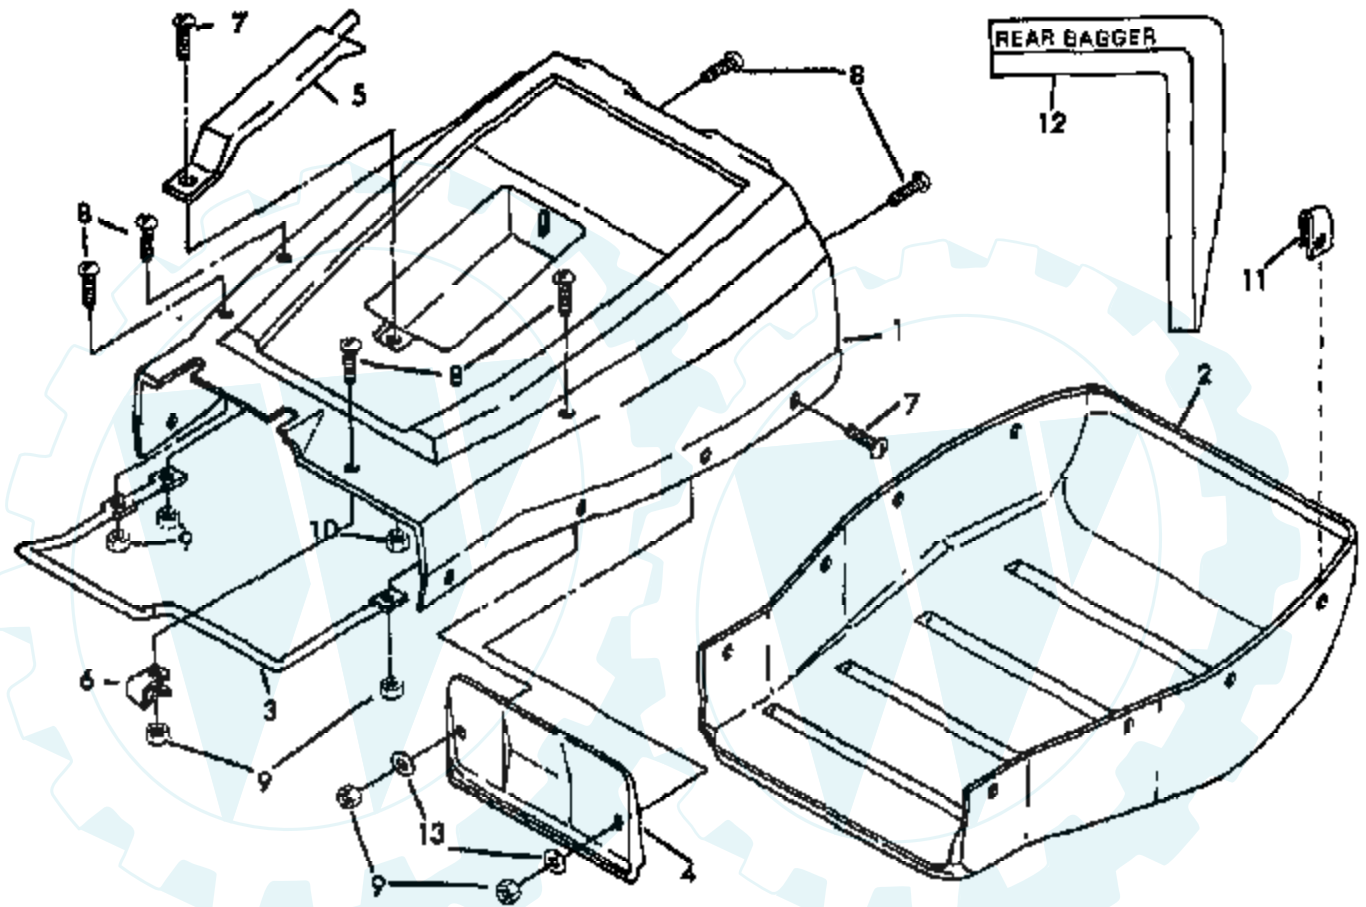

LAWN MOWER - MODEL NUMBER R200BR

CHUTE DEFLECTOR ASSEMBLY

Ref #	Part Number	Qty	Description
1	85816		CHUTE DISCHARGE
2	85643		CHUTE BRKT
3	13328		TRUSS HEAD MACHINE SCREW
4	69180		LOCKNUT
5	85800		GRIP
6	85799		CHUTE HANDLE
7	85463		DECAL-DANGER PM

LAWN MOWER - MODEL NUMBER R200BR

GEAR CASE ASSEMBLY 85314

Ref #	Part Number	Qty	Description
	85314		SUB= 48281
1	83488		SUB= 88389
2	81337		SEAL
3	79899		NLA
4	81377		MACHINE SCREW
5	81203		NLA
6	57072		SEAL
7	77881		BEARING
8	53838		SUB= 73510400
9	57388		DRIVE LOK PIN
10	83680		WORM
11	77039		SUB= 81585X004
12	75144		NLA
13	53912		DRIVE LOK PIN
14	57079		THRUST WASHER
15	83659		SUB= 133804
16	75424		SUB= 750436X
17	53753		E-RING
18	58354		SUB= 6066J
19	79946		DRIVE SHFT KIT PM
20	83684		SQUARE KEY
21	85178		SUB= 85177X004
22	50950		SUB= 2276J
23	83720		WORM SHAFT
24	65692		WOODRUFF KEY
25	81220		SHOULDER NUT
26	81612		LOCKWASHER
27	75192		SPRING
28	54562		SCREW
29	83700		CABLE CLAMP
30	54338		SUB= 74760444
31	83632		SUB= 137090
32	63601		SUB= 73800400
33	57076		WOODRUFF KEY
34	83681		PULLEY.DRIVE.LM
35	74976		RETAINER RING
36	103498X		GEAR CASE SLEEVE

LAWN MOWER - MODEL NUMBER R200BR

GRASS CATCHER

Ref #	Part Number	Qty	Description
1	103179X		CATCHER TOP PM
2	103180X		CATCHER BOTTOM PM
3	84806		NLA
4	103181X		BAFFLE.CATCHER.
5	103227X		CATCHER HANDLE PM
6	83553		CLAMP
7	12024		SUB= 874180410
8	13328		TRUSS HEAD MACHINE SCREW
9	69180		LOCKNUT
10	63601		SUB= 73800400
11	83556		SPEED NUT
12	103786X		NLA
13	4802		SUB= 19070818