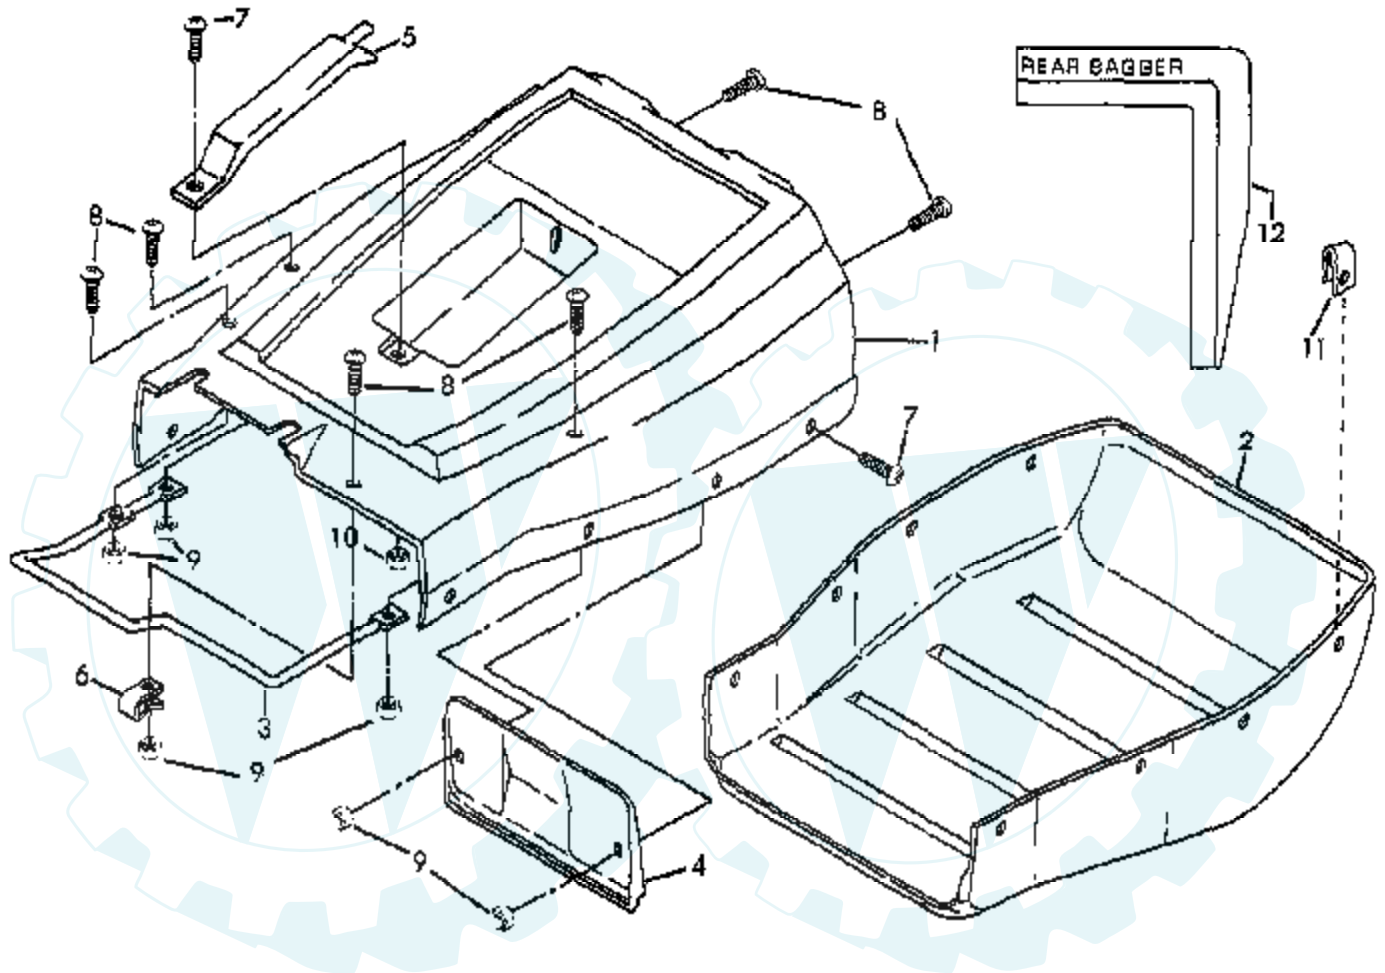

LAWN MOWER - MODEL NUMBER R20000

CHUTE DEFLECTOR ASSEMBLY

Ref #	Part Number	Qty	Description
1	85207		SUB= 85226
2	85202		NLA
3	74281008		NLA
4	4632H		NUT STD
5	3495J		SUB= 85463

LAWN MOWER - MODEL NUMBER R20000

GEAR CASE ASSEMBLY

Ref #	Part Number	Qty	Description
1	83488		SUB= 88389
2	81337		SEAL
3	79899		NLA
4	81377		MACHINE SCREW
5	81203		NLA
6	57072		SEAL
7	77881		BEARING
8	53838		SUB= 73510400
9	57388		DRIVE LOK PIN
10	83680		WORM
11	77039		SUB= 81585X004
12	75144		NLA
13	53912		DRIVE LOK PIN
14	57079		THRUST WASHER
15	83659		SUB= 133804
16	75424		SUB= 750436X
17	53753		E-RING
18	58354		SUB= 6066J
19	83682		SUB= 79946
20	83684		SQUARE KEY
21	83473		NLA
22	50950		SUB= 2276J
23	83720		WORM SHAFT
24	65692		WOODRUFF KEY
25	81220		SHOULDER NUT
26	81612		LOCKWASHER
27	75192		SPRING
28	54562		SCREW
29	83700		CABLE CLAMP
30	54338		SUB= 74760444
31	83632		SUB= 137090
32	1605H		SUB= 73850400
33	6933H		SUB= 57076
34	83681		PULLEY.DRIVE.LM
35	74976		RETAINER RING
36	103498X		GEAR CASE SLEEVE

LAWN MOWER - MODEL NUMBER R20000

GRASS CATCHER

Ref #	Part Number	Qty	Description
1	103179X		CATCHER TOP PM
2	103180X		CATCHER BOTTOM PM
3	84806		NLA
4	103181X		BAFFLE.CATCHER.
5	103227X		CATCHER HANDLE PM
6	83553		CLAMP
7	74530410		SCREW
8	74281008		NLA
9	4632H		NUT STD
10	1605H		SUB= 73850400
11	83556		SPEED NUT
12	103229X		GRASS CATCHER DECAL