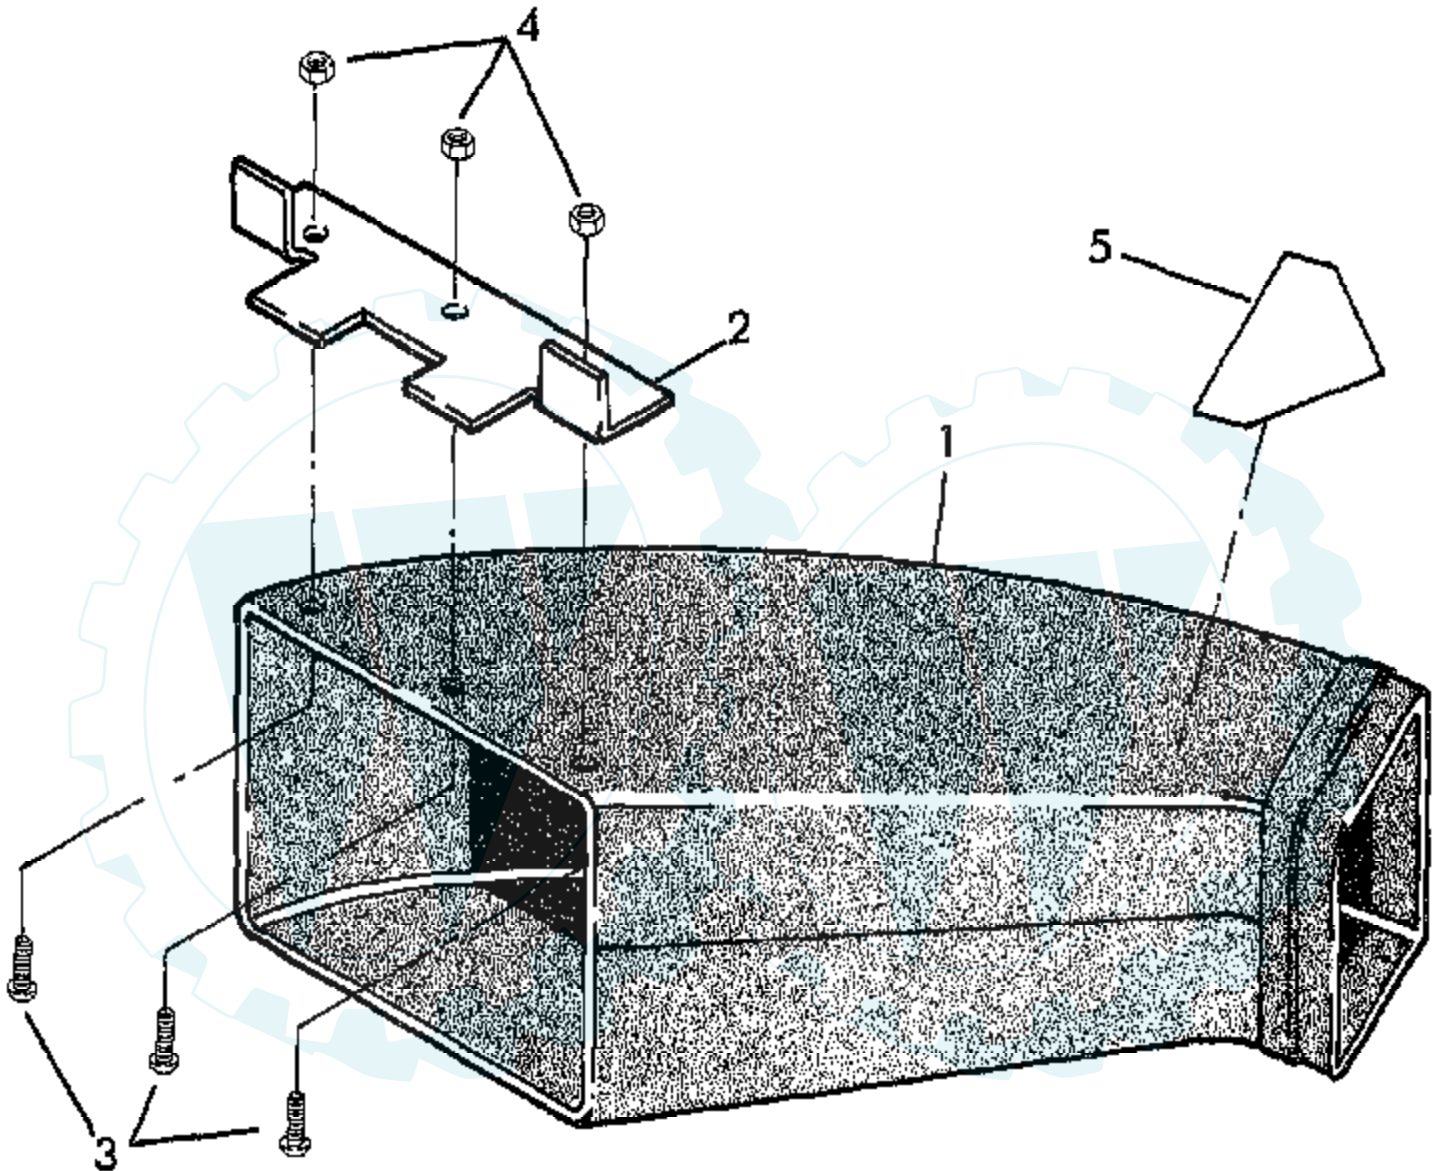

LAWN MOWER - MODEL NUMBER R20000

CHUTE DEFLECTOR ASSEMBLY

Ref #	Part Number	Qty	Description
1	85207		SUB= 85226
2	85202		NLA
3	74281008		NLA
4	4632H		NUT STD
5	3495J		SUB= 85463

LAWN MOWER - MODEL NUMBER R20000

GEAR CASE ASSEMBLY

Ref #	Part Number	Qty	Description
1	83488		SUB= 88389
2	81337		SEAL
3	79899		NLA
4	81377		MACHINE SCREW
5	81203		NLA
6	57072		SEAL
7	77881		BEARING
8	53838		SUB= 73510400
9	57388		DRIVE LOK PIN
10	83680		WORM
11	77039		SUB= 81585X004
12	75144		NLA
13	53912		DRIVE LOK PIN
14	57079		THRUST WASHER
15	83659		SUB= 133804
16	75424		SUB= 750436X
17	53753		E-RING
18	58354		SUB= 6066J
19	83682		SUB= 79946
20	83684		SQUARE KEY
21	83473		NLA
22	50950		SUB= 2276J
23	83720		WORM SHAFT
24	65692		WOODRUFF KEY
25	81220		SHOULDER NUT
26	81612		LOCKWASHER
27	75192		SPRING
28	54562		SCREW
29	83700		CABLE CLAMP
30	54338		SUB= 74760444
31	83632		SUB= 137090
32	1605H		SUB= 73850400
33	6933H		SUB= 57076
34	83681		PULLEY.DRIVE.LM
35	74976		RETAINER RING
36	103498X		GEAR CASE SLEEVE

LAWN MOWER - MODEL NUMBER R20000

GRASS CATCHER

Ref #	Part Number	Qty	Description
1	103179X		CATCHER TOP PM
2	103180X		CATCHER BOTTOM PM
3	84806		NLA
4	103181X		BAFFLE.CATCHER.
5	103227X		CATCHER HANDLE PM
6	83553		CLAMP
7	74530410		SCREW
8	74281008		NLA
9	4632H		NUT STD
10	1605H		SUB= 73850400
11	83556		SPEED NUT
12	103229X		GRASS CATCHER DECAL