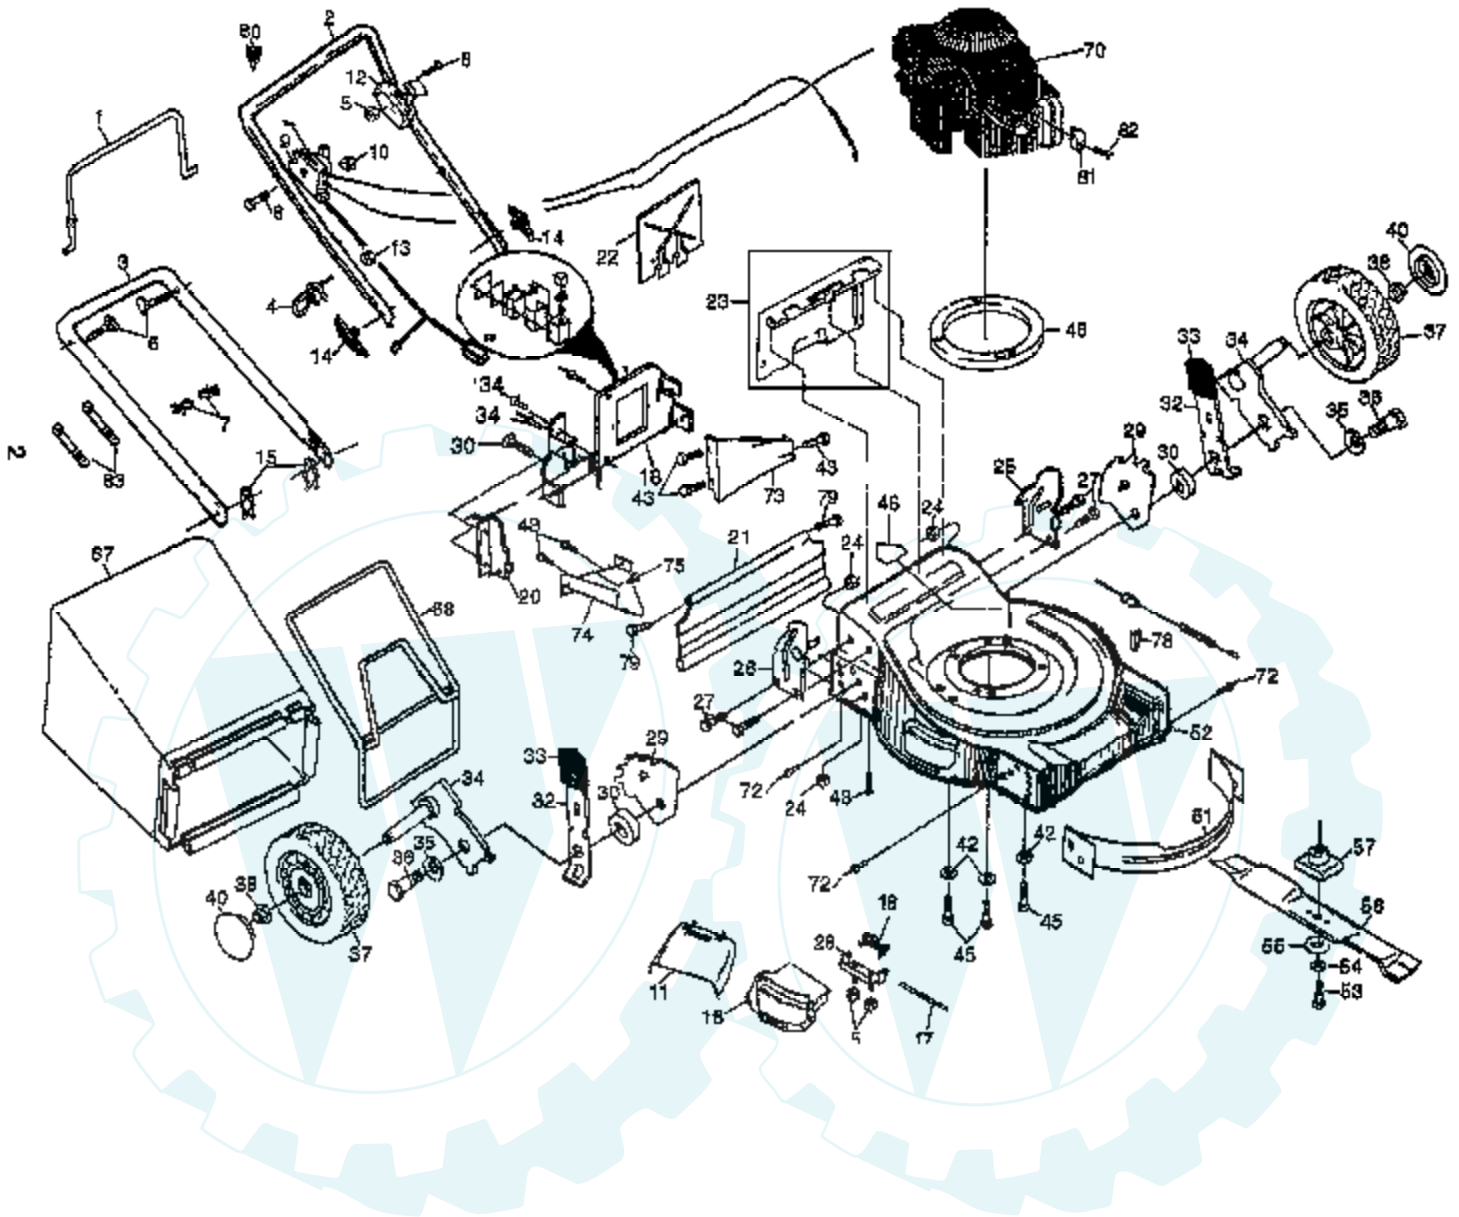

ROTARY MOWER MODEL NUMBER HD2J772B

Ref #	Part Number	Qty	Description
1	146901		CONTROL BAR
2	153346X479		SUB= 166860X479
3	151590X479		HANDLE.LWR.DLX.20
4	132001		ROPE GUIDE
5	63601		SUB= 73800400
6	131959		BOLT.HANDLE.LM
7	151517		SUB= 7192J
8	144929		SCREW.HXHD.WASH.
9	148981		COMBI-KEY CONTROL
10	751152		LOCKNUT
11	145285		GUARD.DISCH.CLIPO
12	146392		CONTROL.DRV.20FBD
13	63601		SUB= 73800400
14	136376		KNOB HANDLE
15	51793		HAIRPIN COTTER
16	145281		DOOR.MULCH.COMBI
17	147286		ROD.HINGE.COMBI-C
18	152186		SPRING.HINGE
19	700355X479		"PLATE.BACK.20""
20	700363X419		SUB= 700363X479
21	140657		SKIRT.PUSH.20RD
22	133169X479		MULCHER PLATE
23	147613		KIT.DOOR.RR.20STL
24	751592		LOCKNUT PM
25	151589X479		BRACKET.HDL.LH.
26	151588X479		BRACKET.HDL.RH.
27	150078		SCREW.HXWS.5/16
28	147775		BRACKET.HINGE.W/F
29	700325X007		BRACKET.ADJ.9POS.
30	146630		SPACER.HEIGHT.ADJ
32	700331X004		SPRING SELECTOR
33	87877		KNOB PM
34	145935X004		ARM.AXLE.ASM.BZP.
35	62335		"WASHER, BELLEVIL."
36	142748		BOLT SHLD 3/8-16
37	148444		WHEEL.8X2.RAD.YEL
38	83923		HEX FLANGE LOCKNT
40	77400		HUB CAP
42	53998		SUB= 19131216
43	54583		SCREW
45	850999		SCREW
46	141846		DECAL DANGER E/S
48	850988		ENGINE SPACER
51	144961		KIT.BAF.FRT.20RD
52	153068		HOUSING KIT
53	851084		SCREW
54	850263		LOCKWASHER
55	851074		"WASHER,HARDEN"
56	145106		BLADE.20.MULCH.AY
57	851514		ADAPTOR.BLADE.LM
67	149754		GRASSBAG.250B1.
68	149555		FRAME.CATCHER.2.5
70			REFER TO IMAGE
72	128415		BLIND RIVET
73	700063X479		REAR BAFFLE
74	133188X479		DISCHARGE GUARD
75	150050		SCREW.HXTAP 10-24
78	145669		GUIDE.CABLE.FWBD