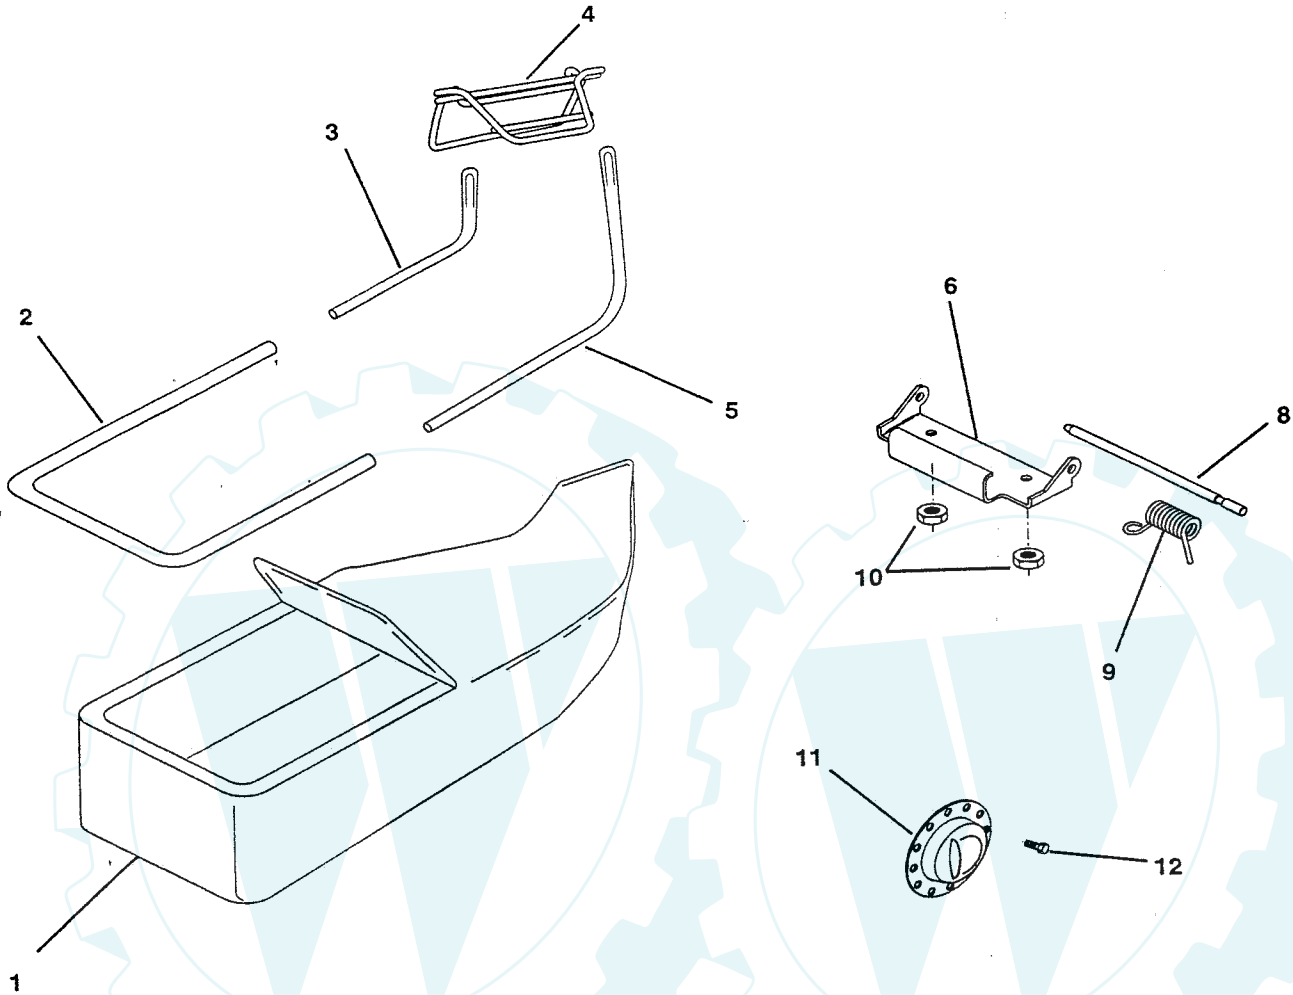

# REPAIR PARTS

**KEY PART  
NO. NO.**

**DESCRIPTION**

1	155867	Grass Bag
2	132683	Frame, Upper
3	155870	Side Tube, LH
4	155868	Frame, Lower
5	155869	Side Tube, RH
6	88602	Hinge Bracket
8	150215	Rod, Hinge
9	851855	Spring, Torsion
10	63601	Locknut
11	223290	Deflector, Muffler (Order from B&S)
12	93705	Screw (Order from B&S)