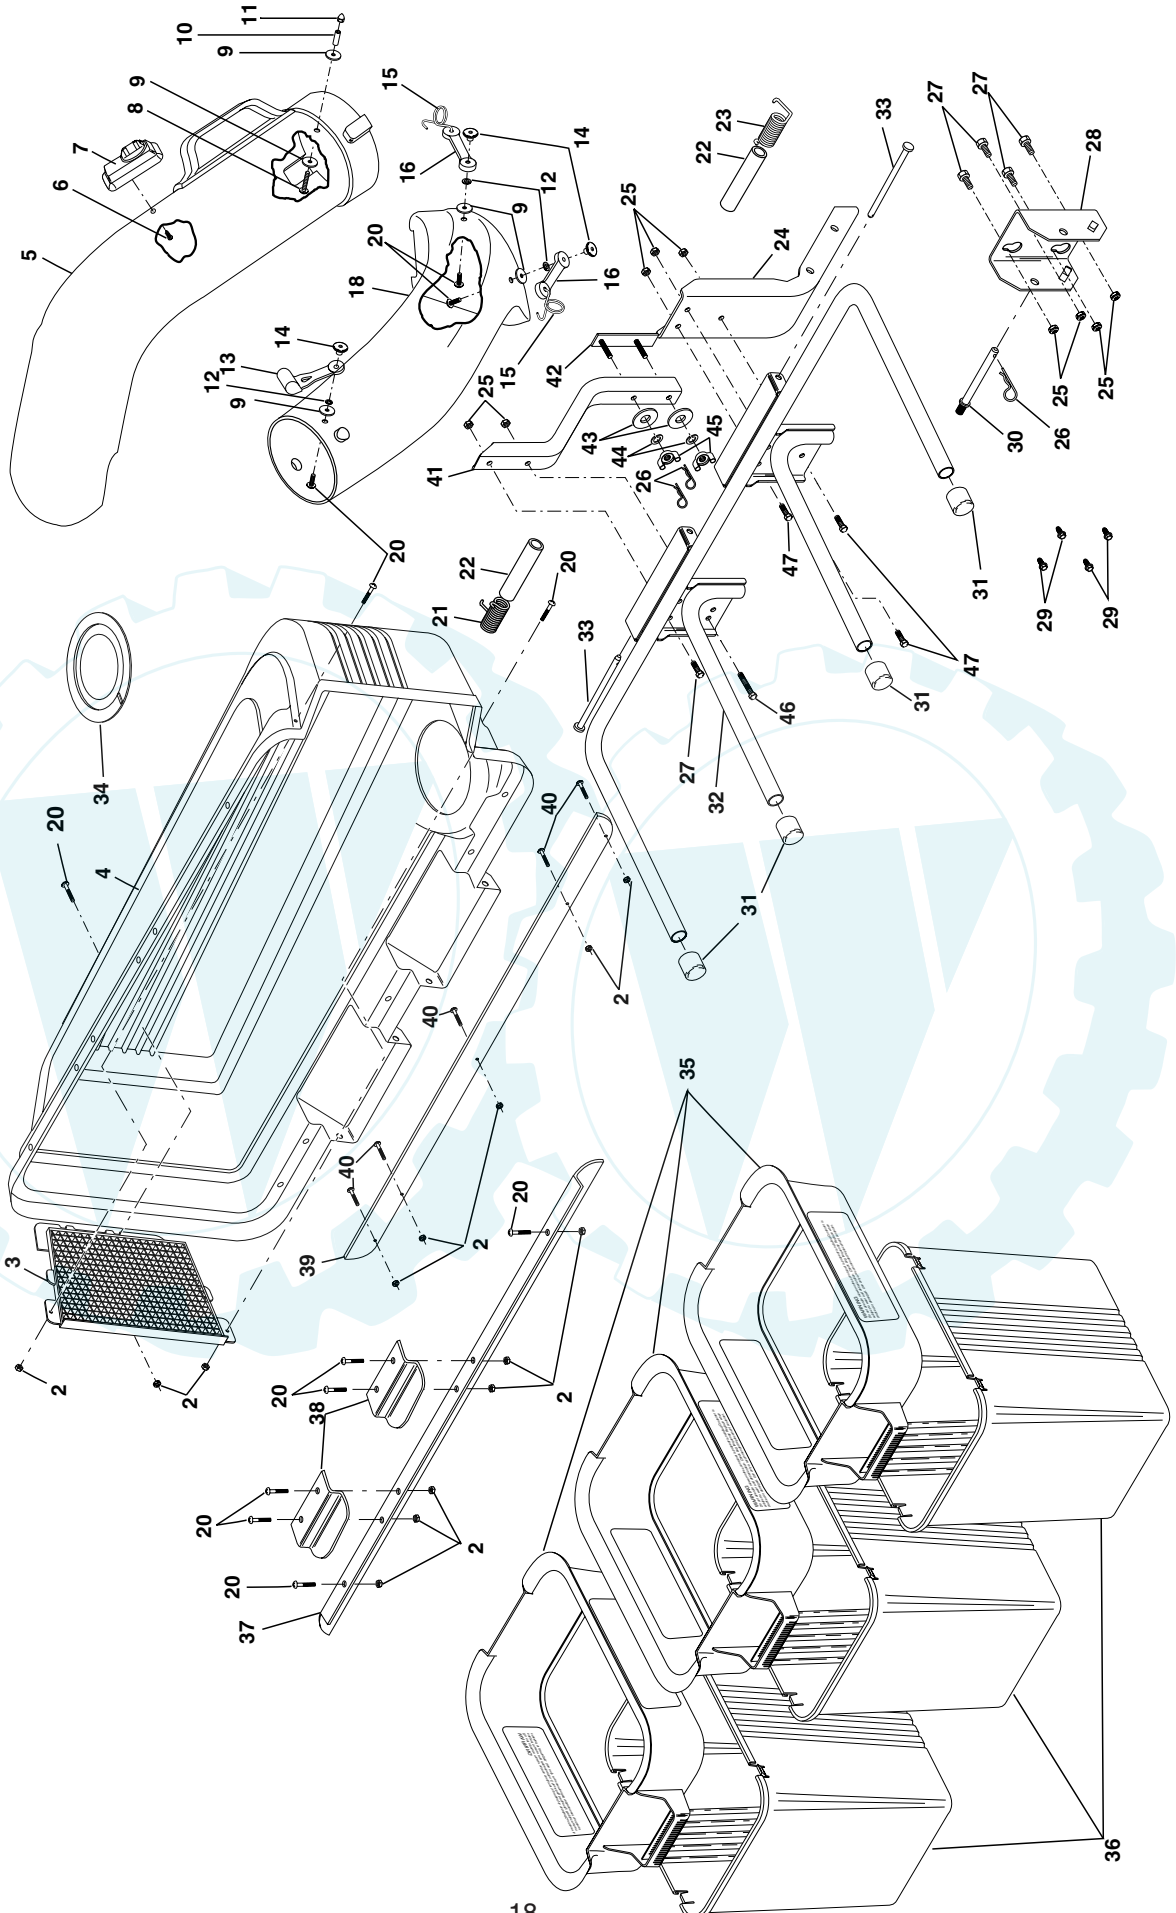

REPAIR PARTS / PIÈCES DE RECHANGE
GRASS CATCHER - - MODEL NUMBER CL46B / RAMASSE-HERBE - - NUMÉRO DE MODÈLE CL46B
PRODUCT NUMBER 954 04 06-06 / NUMÉRO DE PRODUIT 954 04 06-06

REPAIR PARTS / PIÈCES DE RECHANGE

GRASS CATCHER - - MODEL NUMBER CL46B / RAMASSE-HERBE - - NUMÉRO DE MODÈLE CL46B
 PRODUCT NUMBER 954 04 06-06 / NUMÉRO DE PRODUIT 954 04 06-06

KEY NO.	PART NO.	DESCRIPTION	KEY NO.	PART NO.	DESCRIPTION
2	532069180	Nut, Crownlock #10-24	29	532170165	Shoulder Bolt, Self Tapping
3	532127533	Screen, Cover	30	532131137	Pin, Support Post
4	532134678	Cover	31	532174083	Plug, Tubing End
5	532126840	Chute, Upper			tuyau
6	818021008	Screw, Special #10-14x1/2	32	532134639	Bagger, Frame
7	532140572	Dump Bag Indicator	33	532128600	Pin, Hinge
8	532087175	Screw, #10-24 x 1-1/8	34	532127534	Gasket, Cover
9	819061216	Washer 3/16x3/4x16 Ga.	35	532129585	Container, Top
10	532007206	Spacer, Split	36	532129586	Container, Bottom
11	532060867	Nut, Acorn #10-24	37	532134637	Seal, Cover
12	810071000	Washer, lock	38	532130895	Latch Handle, Cover
13	532109808	Latch, Chute			couvercle
14	532125004	Nut, Weld	39	532155857	Strip, Reinforcement
15	532130760	Latch, Hook	40	871141008	Screw #10-24 x 1/2
16	532130759	Rubber, Latch	41	532156006	Bagger, Support Tube
18	532145578	Chute, Lower			gazon
20	871161010	Screw #10-24 x 5/8	42	532145186	Reinforcement Plate
21	532132796	Spring, Cover L.H. (black)	43	819112410	Washer 11/32x1.5x10 Ga.
22	532133235	Spacer, Cover	44	810040500	Washer, lock
23	532132983	Spring, Cover R.H. (gray)	45	532128638	Nut, Wing
24	532126813	Post, Support	46	874760536	Bolt, Hex 5/16-18 x 2-1/4
25	532063124	Locknut 5/16 x 18	47	872110506	Carriage Bolt 5/16-18 x 3/4
26	532124670	Spring, Retainer	--	532104419	Bag, 3.0 mil. 30 Gallon
27	874760512	Bolt, Hex 5/16-18 x 3/4			Trash (not included with bagger)
28	532170053	Bracket, Mounting	--	532156239	Owner's Manual