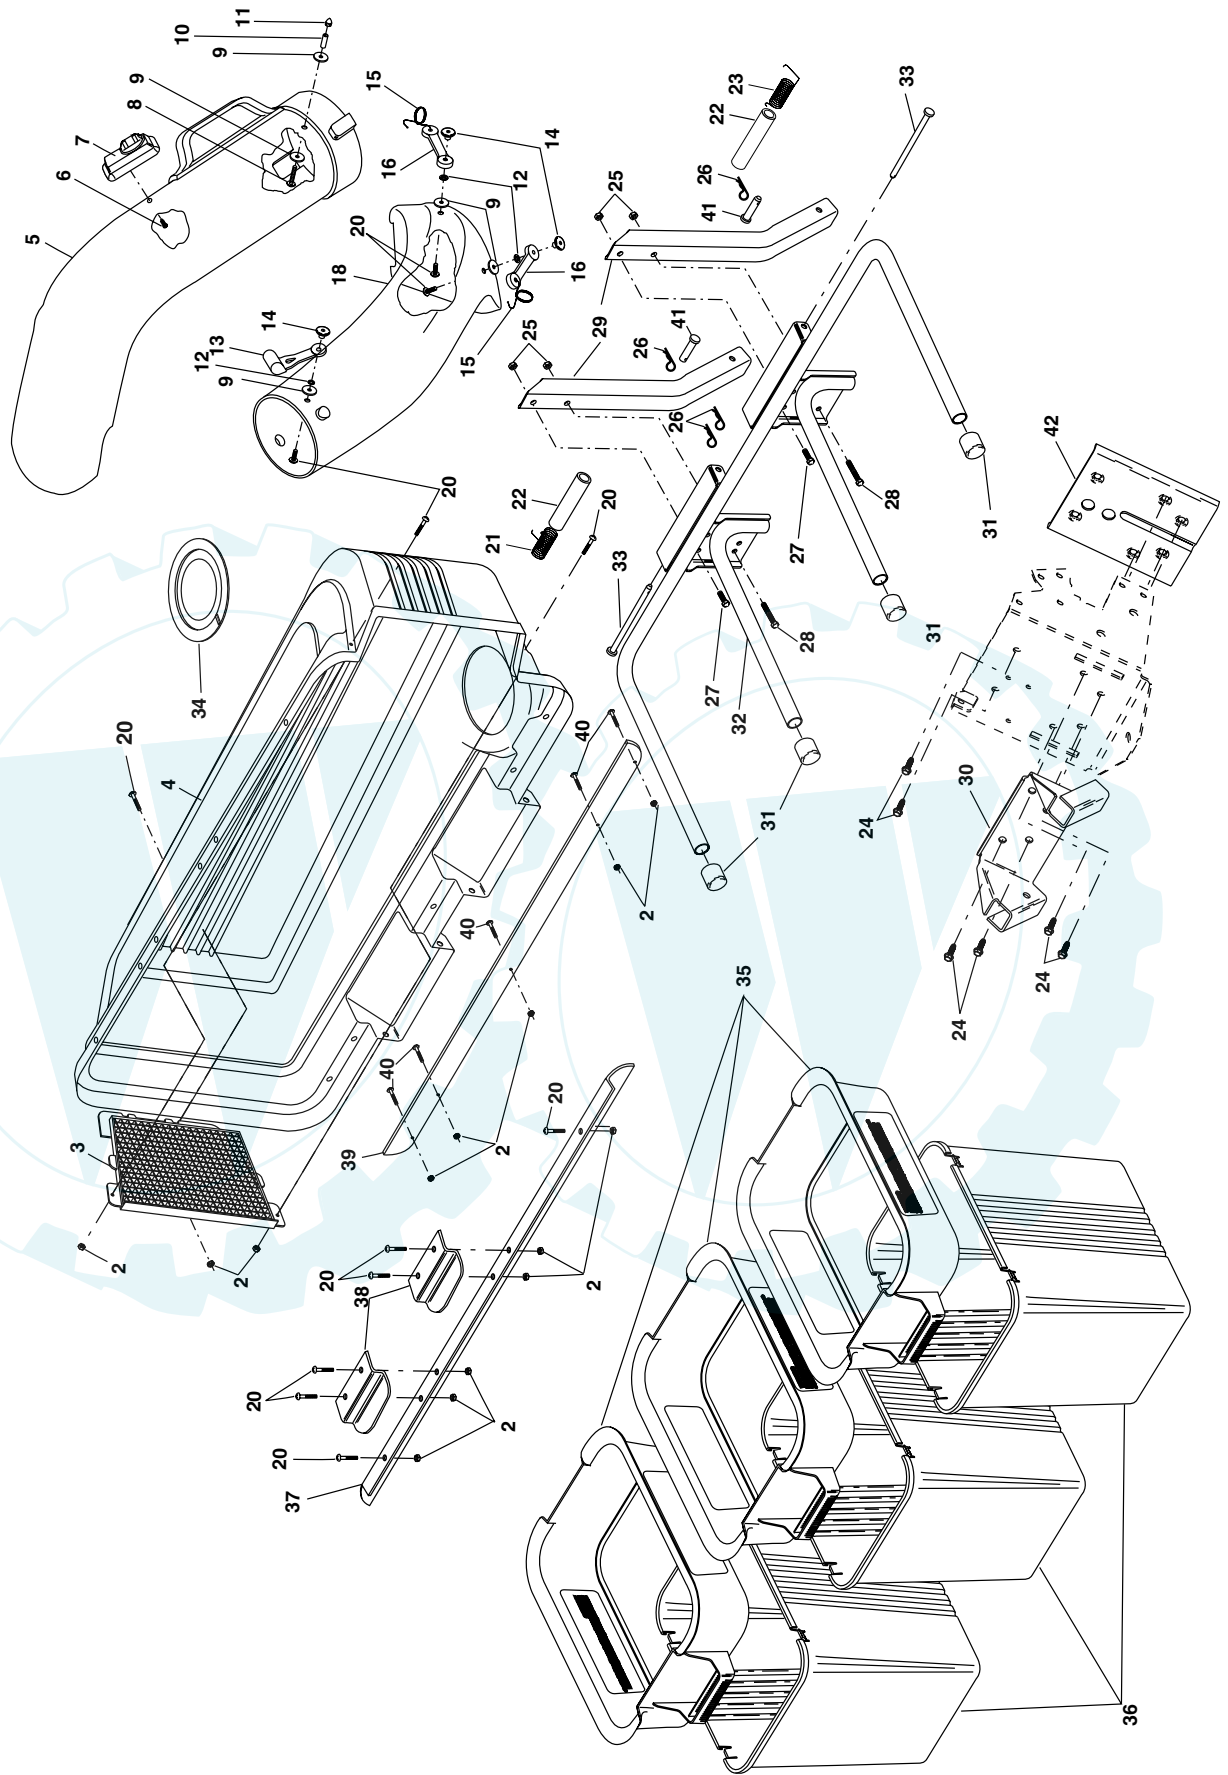

REPAIR PARTS/PIÈCES DE RECHANGE

GRASS CATCHER - MODEL NUMBER CG46A / RAMASSE-HERBE - NUMÉRO DE MODÈLE CG46A
PRODUCT NUMBER 954 04 06-07 / NUMÉRO DE PRODUIT 954 04 06-07

REPAIR PARTS/PIÈCES DE RECHANGE

GRASS CATCHER - MODEL NUMBER CG46A / RAMASSE-HERBE - NUMÉRO DE MODÈLE CG46A
 PRODUCT NUMBER 954 04 06-07 / NUMÉRO DE PRODUIT 954 04 06-07

KEY NO.	PART NO.	DESCRIPTION	KEY NO.	PART NO.	DESCRIPTION
2	532069180	Nut, Crownlock #10-24	25	532063124	Locknut 5/16 x 18
3	532127533	Screen, Cover	26	532124670	Spring, Retainer
4	532134678	Cover	27	874760512	Bolt, Hex 5/16-18 x 3/4
5	532126840	Chute, Upper	28	874760536	Bolt, Hex 5/16-18 x 2-1/4
6	818021008	Screw, Special #10-14x1/2	29	532144840	Bagger, Support Post
7	532140572	Dump Bagger Indicator	30	532144839	Bracket, Mounting
8	532087175	Screw, #10-24 x 1-1/8	31	532134496	Plug, Tubing End
9	819061216	Washer 3/16x3/4x16 Ga.	32	532134639	Bagger, Frame
10	532007206	Spacer, Split	33	532128600	Pin, Hinge
11	532060867	Nut, Acorn #10-24	34	532127534	Gasket, Cover
12	810071000	Washer, Lock	35	532129585	Container, Top
13	532109808	Latch, Chute	36	532129586	Container, Bottom
14	532125004	Nut, Weld	37	532134637	Seal, Cover
15	532130760	Latch, Hook	38	532130895	Latch Handle, Cover
16	532130759	Rubber, Latch	39	532155857	Strip, Reinforcement
18	532145578	Chute, Lower	40	871141008	Screw #10-24 x 1/2
20	871161010	Screw #10-24 x 5/8	41	532145326	Pin, Clevis
21	532132796	Spring, Cover L.H. (black)	42	532145892	Plate, Reinforcement
22	532140809	Spacer, Cover	—	532104419	Bag, 3.0 mil. 30 Gallon
23	532132983	Spring, Cover R.H. (gray)	—	—	Trash (not included with bagger)
24	874780712	Bolt, 7/16-14 x 3/4	—	532151673	Owner's Manual