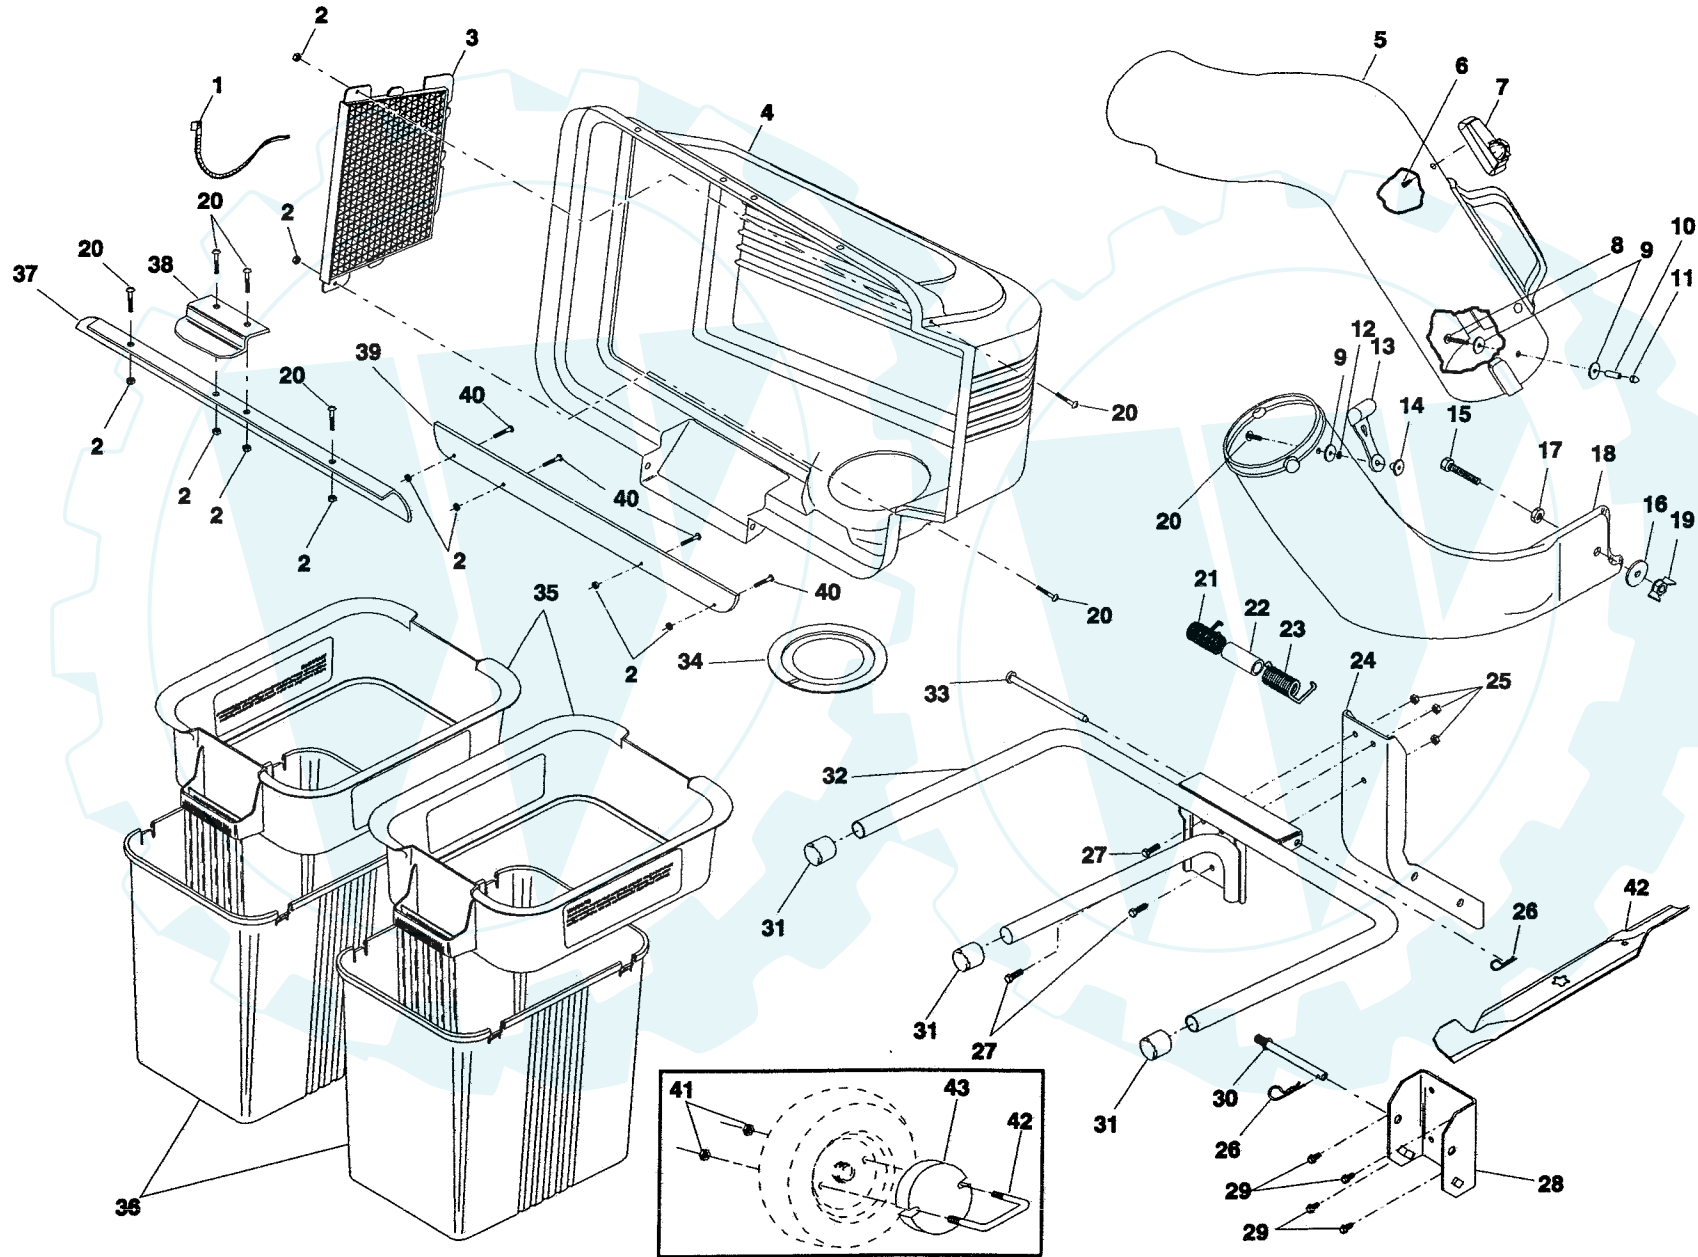

REPAIR PARTS/PIECES DE RECHANGE

GRASS CATCHER - - MODEL NUMBER CER38B / RAMASSE-HERBE - - NUMERO DE MODELE CER38B

REPAIR PARTS/PIECES DE RECHANGE

GRASS CATCHER- - MODEL NUMBER CER38B / RAMASSE-HERBE - - NUMERO DE MODELE CER38B