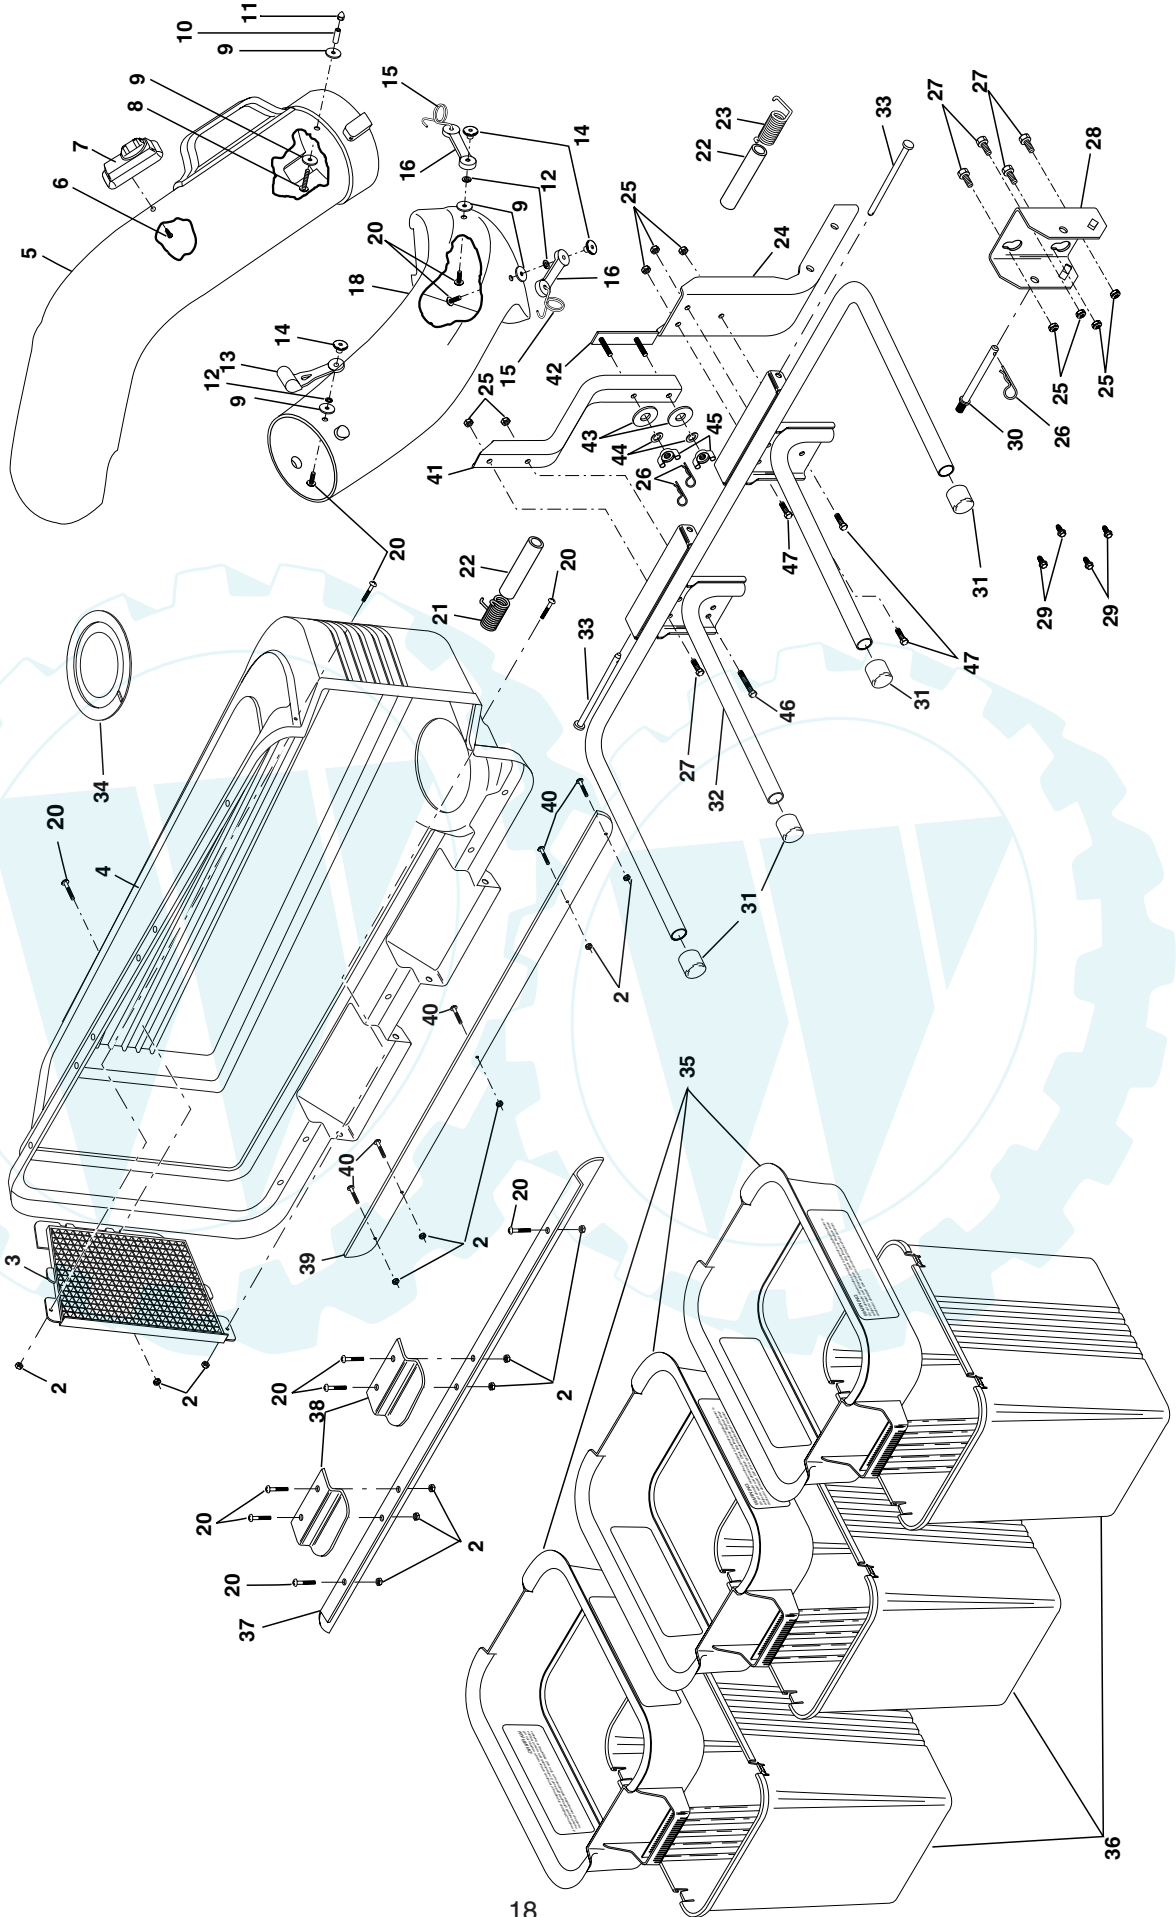

REPAIR PARTS / PIÈCES DE RECHANGE
GRASS CATCHER - - MODEL NUMBER C342B / RAMASSE-HERBE - - NUMÉRO DE MODÈLE C342B
PRODUCT NUMBER 954 04 05-03 / NUMÉRO DE PRODUIT 954 04 05-03

REPAIR PARTS / PIÈCES DE RECHANGE

GRASS CATCHER - - MODEL NUMBER C342B / RAMASSE-HERBE - - NUMÉRO DE MODÈLE C342B
 PRODUCT NUMBER 954 04 05-03 / NUMÉRO DE PRODUIT 954 04 05-03

KEY NO.	PART NO.	DESCRIPTION	KEY NO.	PART NO.	DESCRIPTION
2	532069180	Nut, Crownlock #10-24	29	532170165	Shoulder Bolt, Self Tapping
3	532127533	Screen, Cover	30	532131137	Pin, Support Post
4	532134678	Cover	31	532174083	Plug, Tubing End
5	532126840	Chute, Upper			tuyau
6	818021008	Screw, Special #10-14x1/2	32	532134639	Bagger, Frame
7	532140572	Dump Bag Indicator	33	532128600	Pin, Hinge
8	532087175	Screw, #10-24 x 1-1/8	34	532127534	Gasket, Cover
9	819061216	Washer 3/16x3/4x16 Ga.	35	532129585	Container, Top
10	532007206	Spacer, Split	36	532129586	Container, Bottom
11	532060867	Nut, Acorn #10-24	37	532134637	Seal, Cover
12	810071000	Washer, lock	38	532130895	Latch Handle, Cover
13	532109808	Latch, Chute	39	532155857	Strip, Reinforcement
14	532125004	Nut, Weld	40	871141008	Screw #10-24 x 1/2
15	532130760	Latch, Hook	41	532156006	Bagger, Support Tube
16	532130759	Rubber, Latch			gazon
18	532162803	Chute, Lower	42	532145186	Reinforcement Plate
20	871161010	Screw #10-24 x 5/8	43	819112410	Washer 11/32x1.5x10 Ga.
21	532132796	Spring, Cover L.H. (black)	44	810040500	Washer, lock
22	532133235	Spacer, Cover	45	532128638	Nut, Wing
23	532132983	Spring, Cover R.H. (gray)	46	874760536	Bolt, Hex 5/16-18 x 2-1/4
24	532126813	Post, Support	47	872110506	Carriage Bolt 5/16-18 x 3/4
25	532063124	Locknut 5/16 x 18	—	532104419	Bag, 3.0 mil. 30 Gallon
26	532124670	Spring, Retainer			gallon Trash (not included with bagger)
27	874760512	Bolt, Hex 5/16-18 x 3/4	—	532156235	Owner's Manual
28	532170053	Bracket, Mounting			Manuel de propriétaire