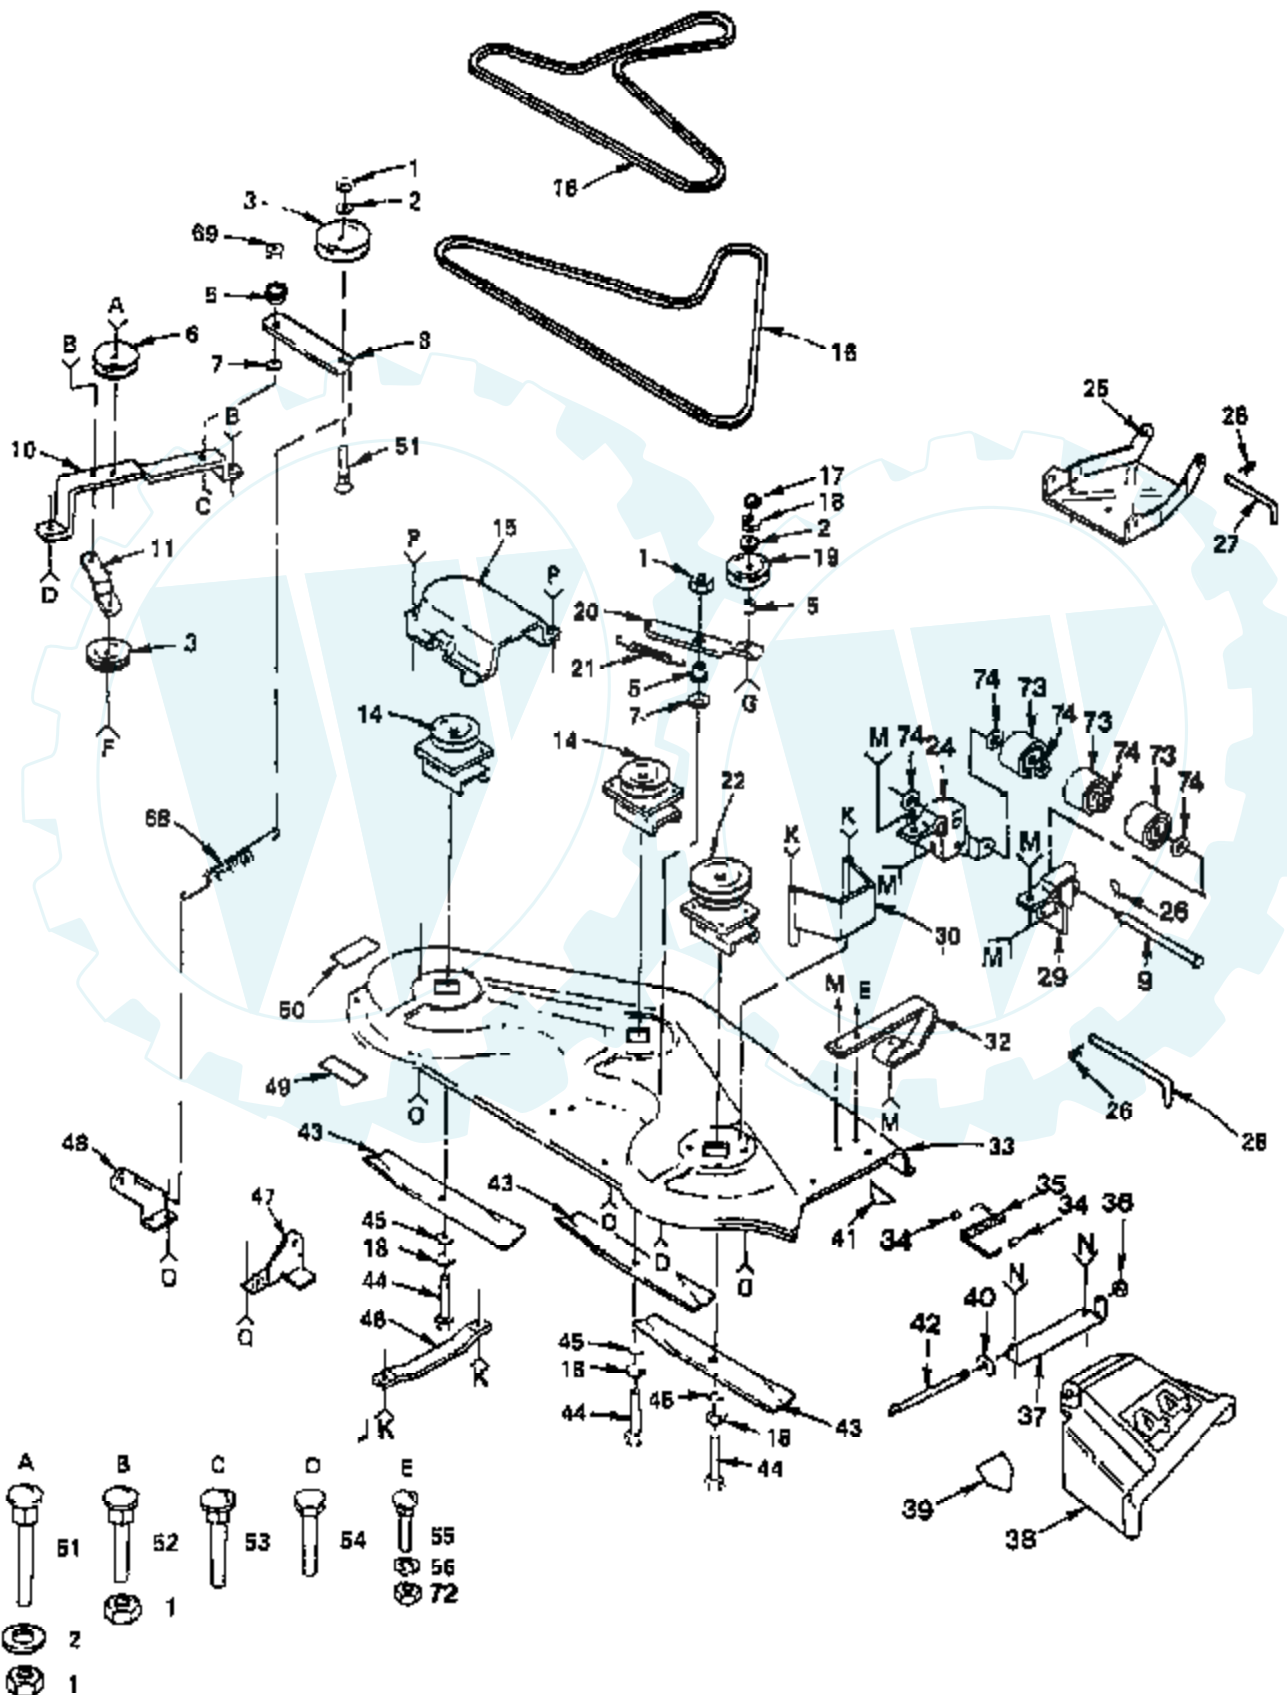

ROPER YT HYDROSTATIC YARD TRACTOR--MODEL NUMBER YTH160DR

MOWER

Ref #	Part Number	Qty	Description
1	73680600		SUB= 73690600
2	19131614		WASHER
3	102403X		IDLER-FLAT T
5	106902X		SPACER RETAINER
6	677A451		IDLER-INSIDE T
7	106513X		"WASHER, WEAR LT"
8	121425X		ARM IDLER
9	109776X		PIVOT PIN T
10	106523X		"SUPPORT YT, BAR"
11	106522X		BRACE-IDLER YT
14	121658X		SUB= 136819
15	106214X		GUARD YT
16	106085X		BELT-V.79.1.MWR
17	73220600		NUT.HEX.3/8-16UNC
18	10040600		LOCKWASHER
19	102932X		IDLER.FLAT.GTV
20	106526X		ARM-IDLER YT
21	7644J		SPRING T
22	121705X		JACKSHAFT
24	109599X		BRACKET LH YTH
25	105662X		LINK.PARALLEL
26	4921H		SPRING.RETAINER
27	105744X		"ROD, FRT. PARAL T"
28	109835X		HINGE PIN T
29	109600X		BRACKET RH YTH
30	108119X		GUARD BELT HYT
32	8418J		SUB= 136321
33	121423X		SUB= 144729
34	105304X		CAP-SLEEVE LT
35	106735X		ROD-HINGE T
36	110452X		NUT PUSH M
37	109743X		SUB= 137607
38	109785X		DEFLECTOR SHIELD
39	121349X		DECAL WARNING
40	19111016		WASHER
41	109984X		NLA
42	106735X		ROD-HINGE T
43	106635X		SUB= 25034
44	74610624		BOLT.3/8-24X1-1/2
45	19132012		WASHER
46	7631J		RUNNER-LH M
47	109278X		SUB= 123807X
48	108359X		SUB= 123808X
49	108592X		DECAL HYT
50	105185X		DECAL-INST YT
51	72140614		BOLT
52	72140608		SUB= 72110608
53	72140612		BOLT
54	74760620		SUB= 74780620
55	72140506		BOLT
56	19111116		WASHER
68	102727X		"SPRING.EXT.8.5""
69	73930600		LOCKNUT
72	1685H		SUB= 68478
73	109729X		ROLLER T
74	19151610		WASHER T