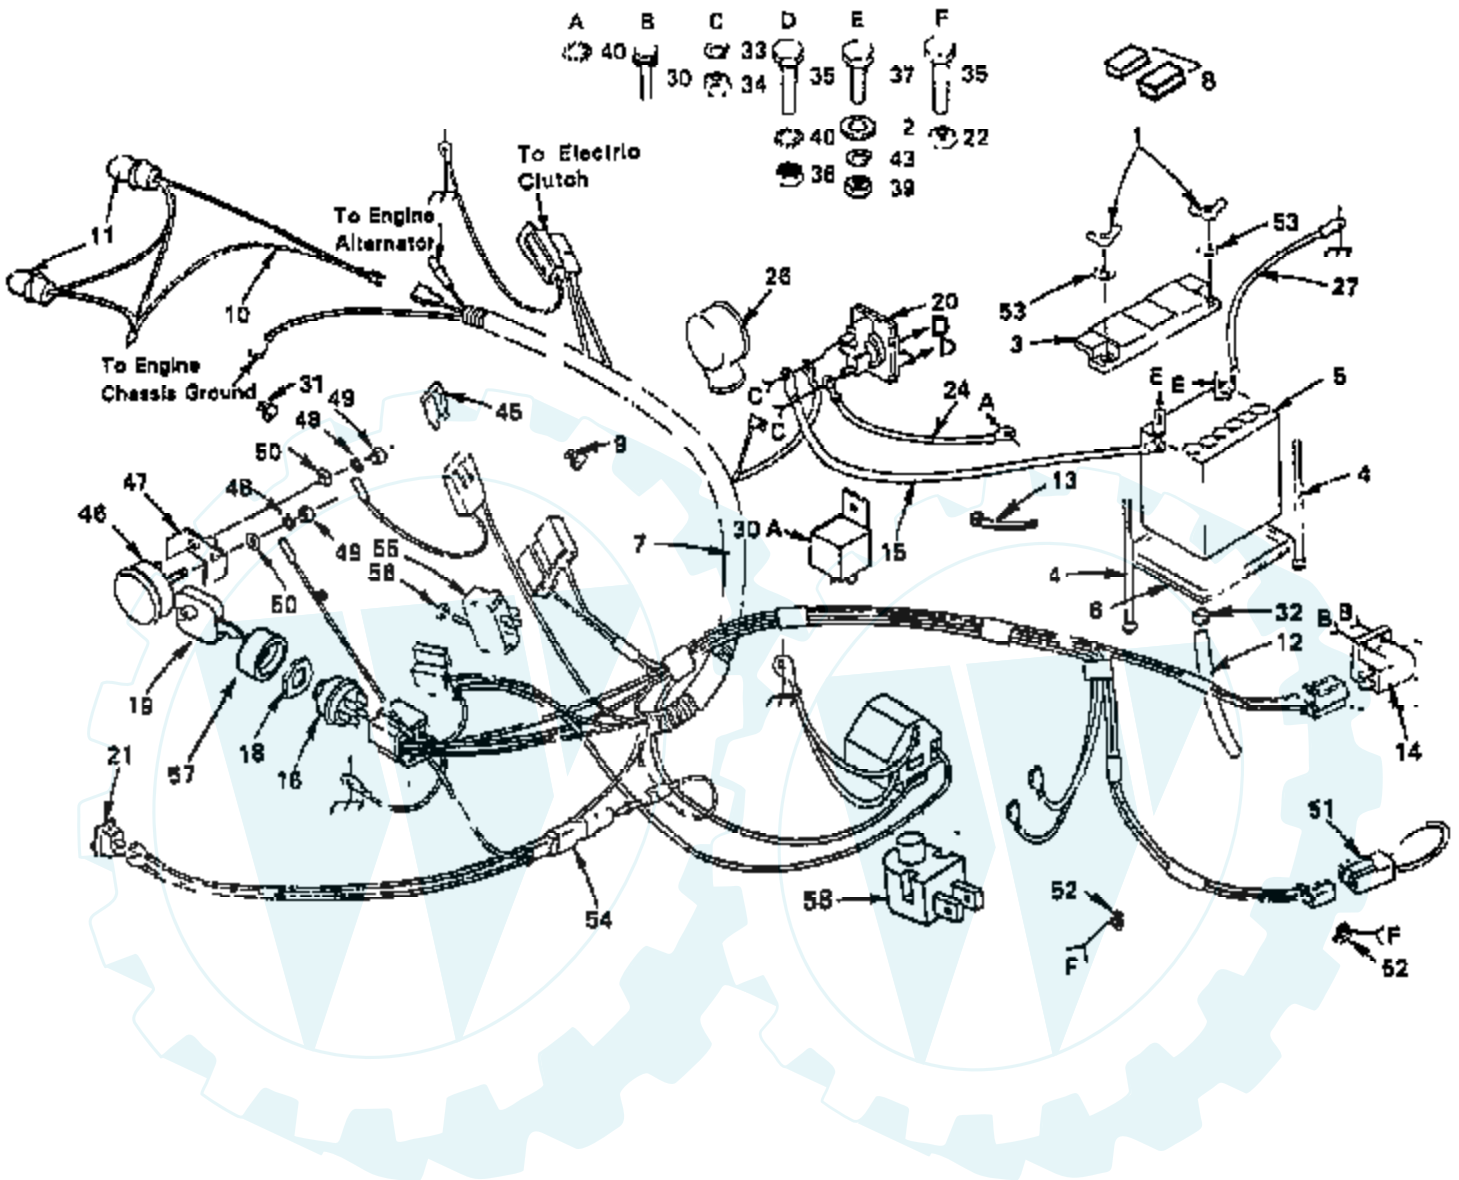

ROPER YT HYDROSTATIC YARD TRACTOR--MODEL NUMBER YTH160DR

ELECTRICAL

Ref #	Part Number	Qty	Description
1	73490400		SUB= 146525
2	19091016		WASHER
3	102476X		SUB= 150109
4	72240460		BOLT
5	121537X		SUB= 123899X
6	7603J		"TRAY T, BATTERY"
7	121534X		NLA
8	121264X		"CAP,BATTERY "
9	4171R		CLIP T
10	110859X		HARNESS T
11	7662J		SUB= 4152J
12	100541K		SUB= 7697J
13	7192J		WIRE TIE
14	104445X		SWITCH-INTER. GT
15	4206J		CABLE-BATTERY T
16	4406R		SUB= STD365402
18	109788X		SUB= 124211X
19	109434X		KEY MOLDED
20	109081X		SUB= 146154
21	110712X		SWITCH LT
22	73680400		SUB= 73690400
24	4799J		"CABLE T, BATTERY"
26	719J		SUB= 154336
27	4207J		CABLE T
30	17021008		SCREW
30A	109748X		RELAY ASSY T
31	2751R		CLIP T
32	106596X		"SCREW, TAPPING LT"
33	10090400		SUB= 10040400
34	73350400		NUT
35	74780408		BOLT
36	73510400		NUT
37	74760412		BOLT LT
39	73220400		SUB= 50675
40	11050400		LOCKWASHER
43	10040400		LOCKWASHER
45	108824X		FUSE HYT
46	9433R		AMMETER T
47	6009J		SUB= 532131708
48	10101000		SUB= 10071000
49	73911000		NUT
50	19070818		WASHER
51	102501X		SUB= 141940
52	235R		CLIPT
53	11030400		LOCKWASHER GT
54	106315X		SUB= 135665
55	4021J		SWITCH.PTO.T
56	4022J		HEX NUT T
57	109787X		SUB= 147626
58	121305X		SWITCH SEAT
59	74641008		SUB= 71031008
60	73951000		"NUT,KEPS"
	101539X		SHEET INSTR LT
	101572X		SHEET-INSTRUCTION (FRENCH)
	121696X		OWNERS MANUAL
	121609X		OWNER'S MANUAL - FRENCH