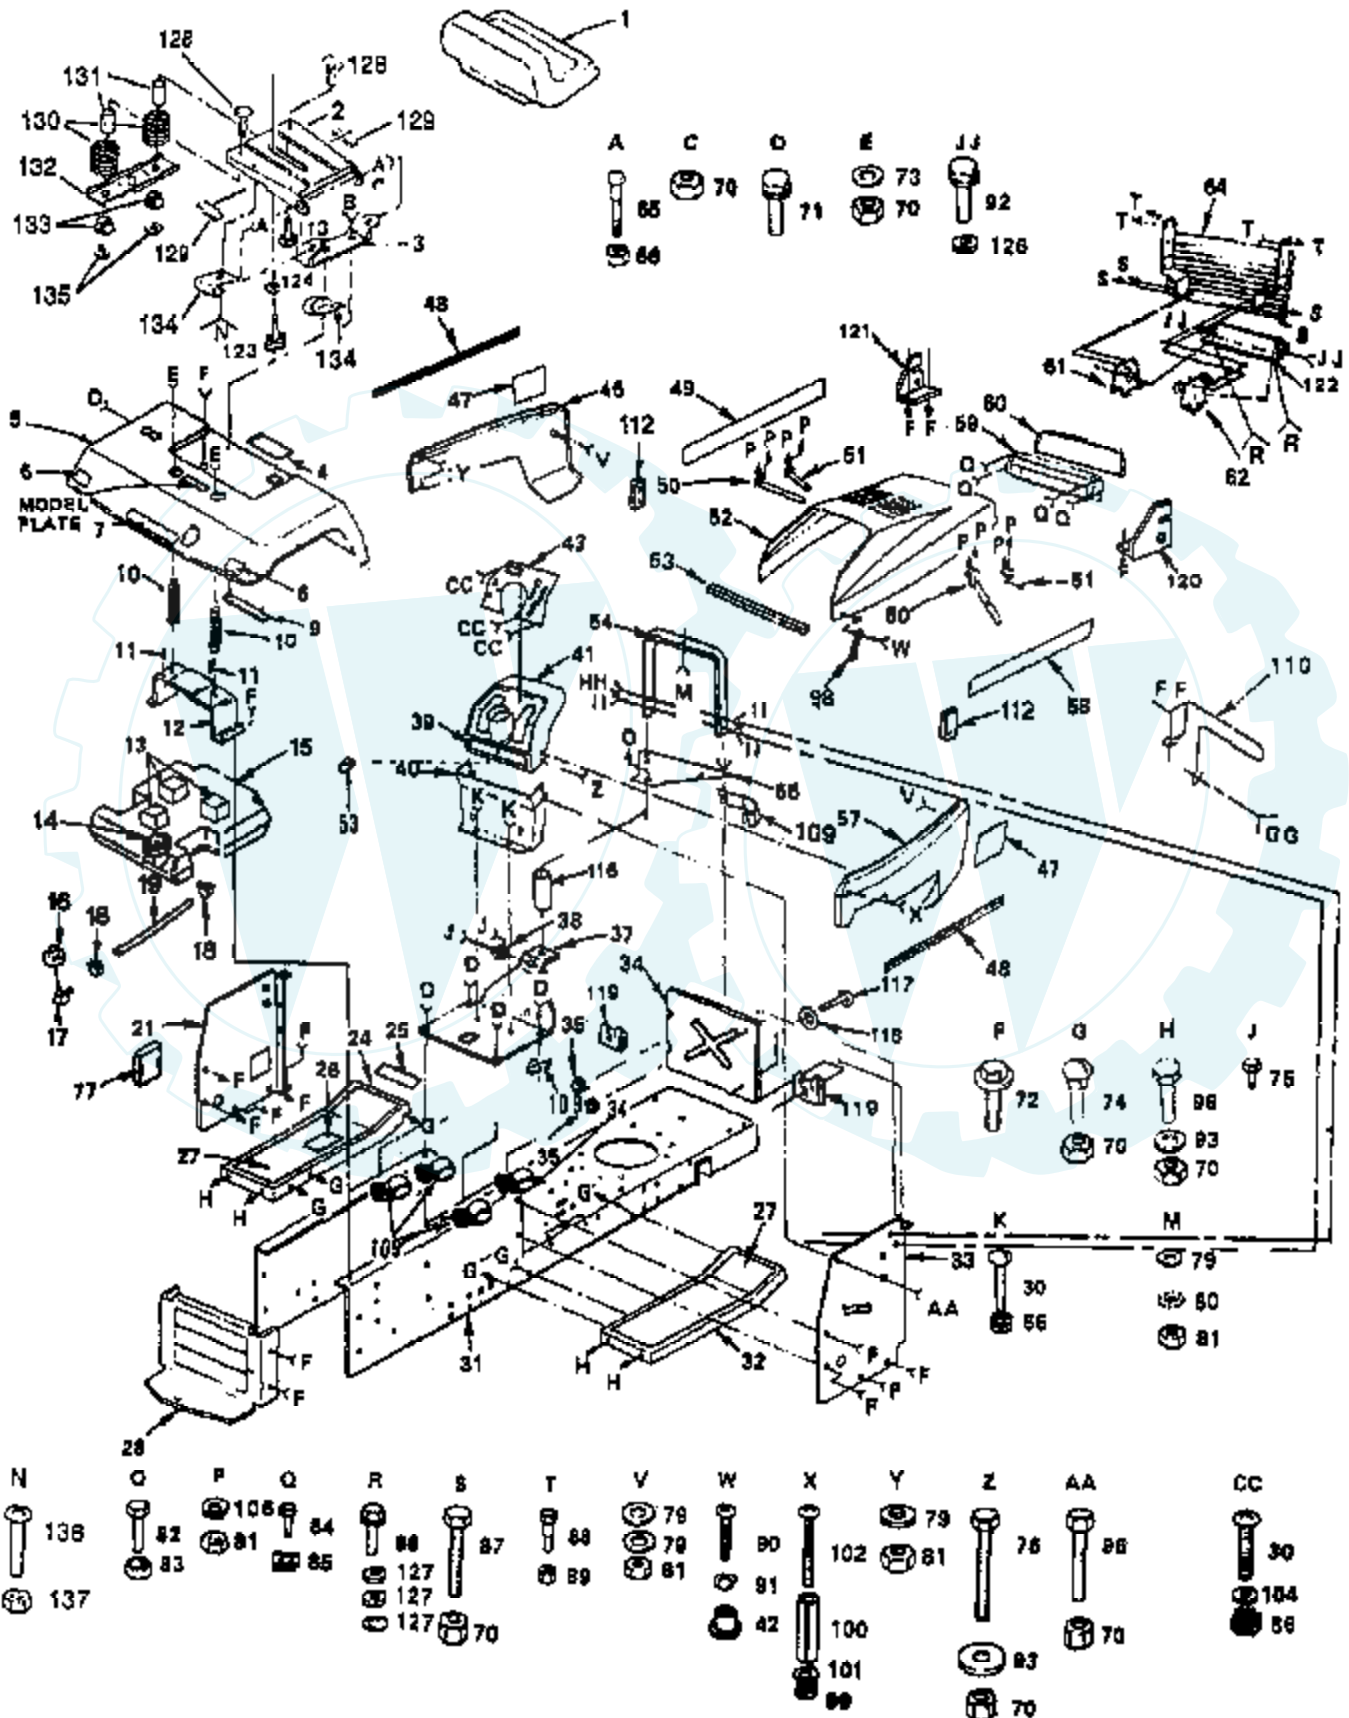

ROPER YTH HYDROSTATIC YARD TRACTOR--MODEL NUMBER YTH160DR CHASSIS AND ENCLOSURES

Ref #	Part Number	Qty	Description
1	110840X		SUB= 140121
2	121247X		SUB= 155925
3	105513X		SUB= 140551
5	121642X388		FENDER
6	106202X		REFLECTOR-TAIL YT
7	121586X		NLA
9	105511X		SUB= 140675
10	121067X		SPRING T
11	105531X		NUT-PUSH YT
12	105509X		SUB= 137113
13	6431J		PAD-SPACER T
14	121221X		SUB= 158990
15	106020X		SUB= 151346
16	3645J		BUSHING OUTLET T
17	8710J		FUEL TANK STEM GT
18	6999R		SUB= 123487X
19	5277J		SUB= 8543R
21	105523X		DASH PANEL T
24	105465X		SUB= 145244X417
25	101892X		DECAL T
26	121215X		DECAL DRIVE BELT
27	109864X		SUB= 108256X
28	121306X		SUB= 127866
30	74180512		SCREW
31	121278X		CHASSIS
32	105464X		SUB= 145243X417
33	110828X		SUB= 133748
34	108105X		SUB= 133746
37	121195X		SADDLE
38	1554J		SUB= 155108
40	104805X		LOWER DASH
41	121312X		DASH
42	2029J		WELDNUT
43	121723X011		PLATE DASH
46	108372X388		SUB= 150302X505
47	121634X		NLA
48	121589X		NLA
49	121587X		NLA
50	106784X		SUB= 155013
51	104618X		SUB= 155013
52	108370X388		SUB= 150301X505
53	109458X		FOAM STRIP T
54	110829X		SUB= 124130X
55	106965X		SUB= 140181
57	108371X388		SUB= 140679X505
58	121588X		NLA
59	104613X		SUB= 147717
60	106395X		LENS LT
61	110855X		SUPPORT LH YTH
62	110854X		SUPPORT RH YTH
64	122100X		GRILL ASSY
65	105529X		SUB= 139888
66	73680500		SUB= 73690500
70	73680600		SUB= 73690600
71	17490608		SCREW LT
72	17490612		SCREW
73	19131614		WASHER
74	72140606		BOLT

**ROPER YT HYDROSTATIC YARD TRACTOR--MODEL NUMBER YTH160DR
DIFFERENTIAL AND PUMP ASSEMBLY**

Ref #	Part Number	Qty	Description
1	121192X		SUB= 123634X
2	76020312		SUB= 3145
3	121193X		SUB= 123634X
4	121188X		BRACKET
5	74760412		BOLT LT
6	121186X		FAN
7	121180X		PULLEY TRANSAXLE
8	121211X		STANDOFF
9	121182X		GUARD ASSY
10			REFER TO IMAGE
11			REFER TO IMAGE
12	74760572		BOLT
13	121323X		PUMP.2003081.
14	73680500		SUB= 73690500
15	121250X		SPRING