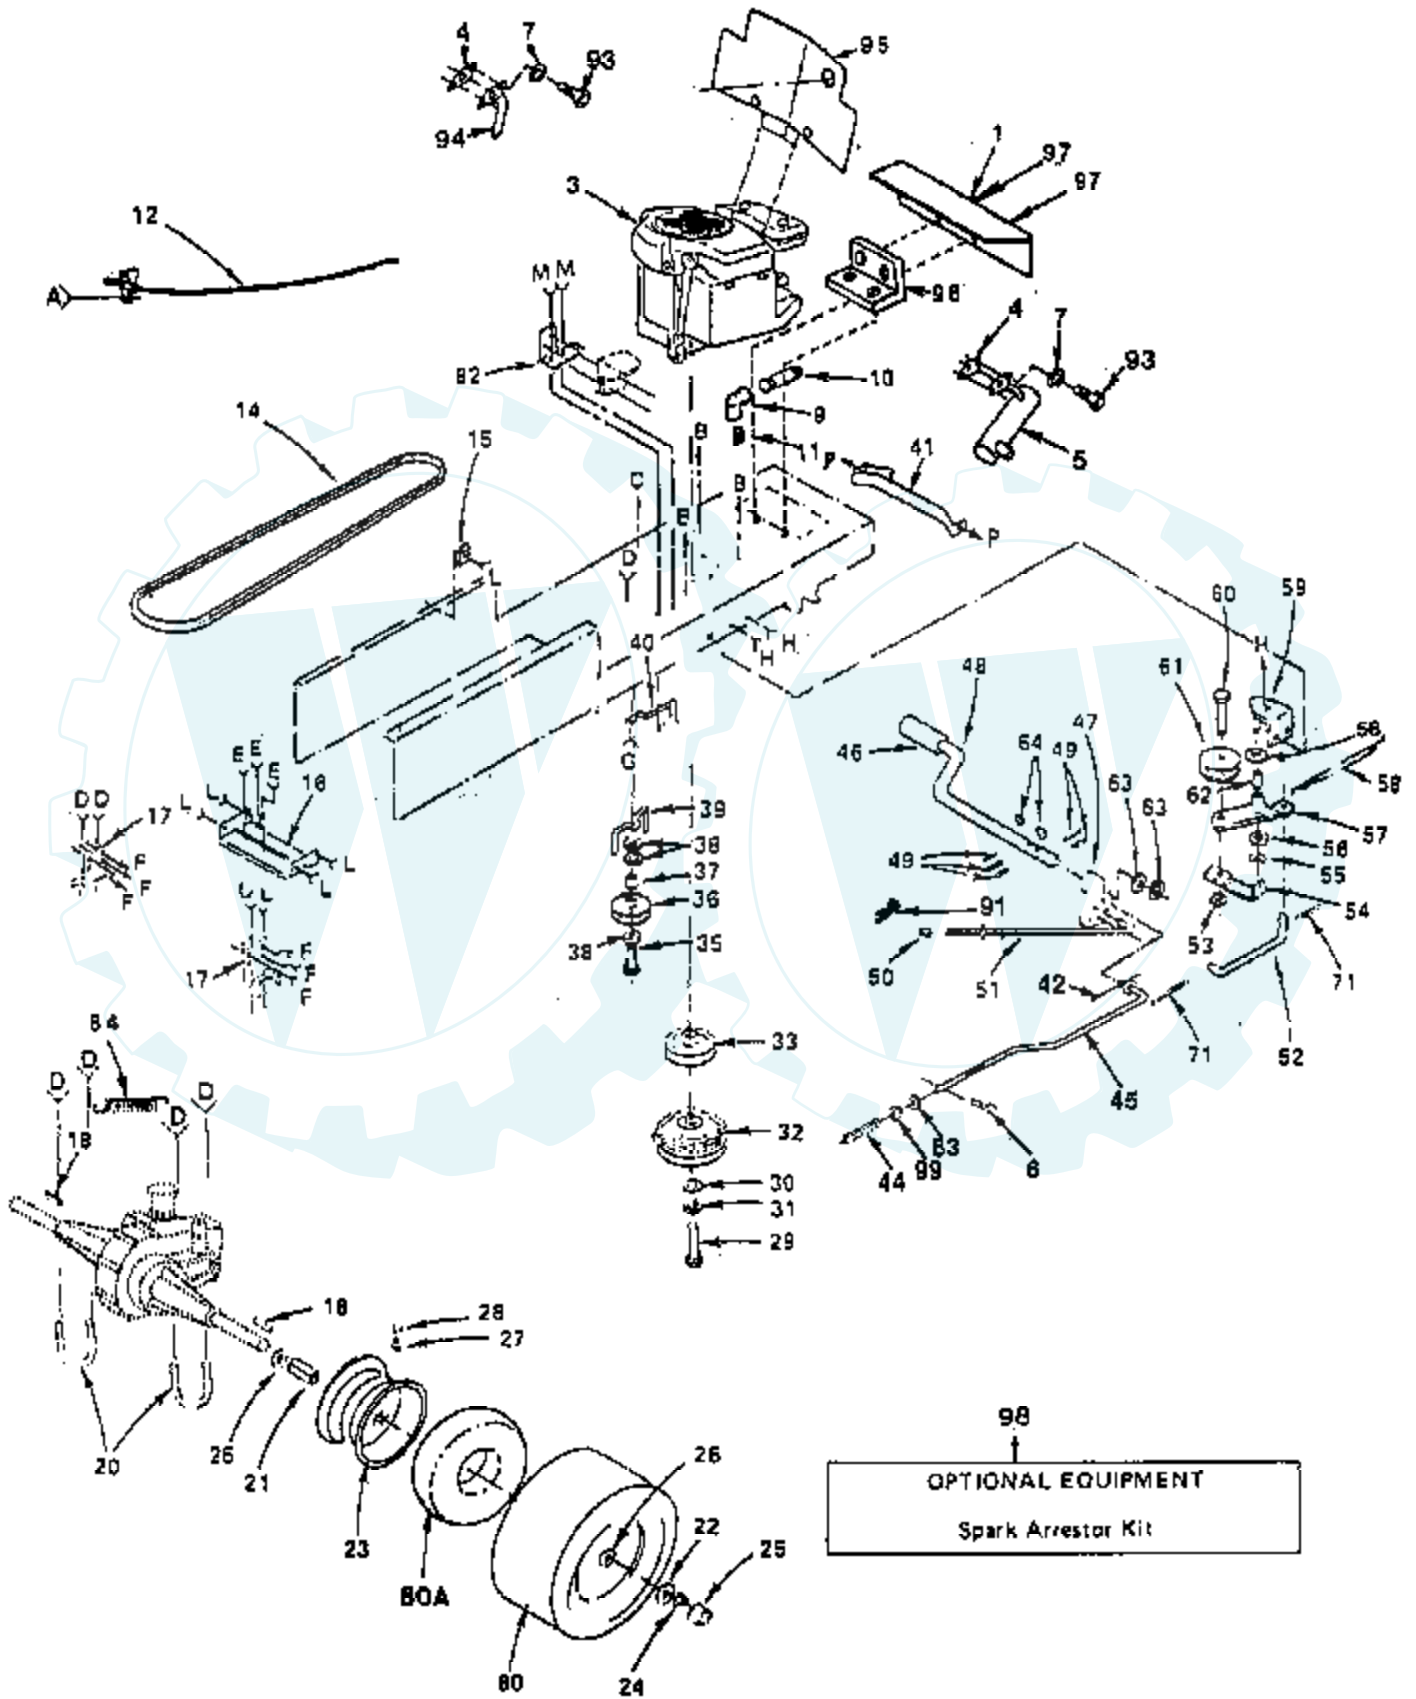

ROPER YT HYDROSTATIC YARD TRACTOR--MODEL NUMBER YTH160DR

DRIVE

98
OPTIONAL EQUIPMENT
Spark Arrestor Kit

Ref #	Part Number	Qty	Description
1	110012X		BAFFLE - VERTICAL
3	110562X		ENGINE 16 H.P. MODEL #402707 TYPE #1211 - 01
4	8545J		SUB= 272250
5	108373X		MUFFLER HYT
6	4497H		RETAINER M
7	10040400		LOCKWASHER
9	13200300		ELBOW
10	13280336		PIPE NIPPLE LT
11	91084		PLUG OIL DRAIN
12	121524X		CONTROL THROTTLE
14	108103X		SUB= 120418X
15	2751R		CLIP T
16	121187X		PLATE TRANS SUPT
17	121191X		SUB= 126649X
18	2703J		SUB= 123583X
20	121189X		U BOLT
21	121199X		SPACER SPLIT
22	121748X		WASHER
23	106108X		SUB= 106108X417
24	12000001		E-RING LT
25	104757X		HUB CAP
27	65139		VALVE STEM LT
28	59192		VALVE CAP
29	74610764		SUB= 71130768
30	19152405		WASHER LT
31	10040700		LOCKWASHER
32	108218X		SUB= 142600
33	109841X		SUB= 136905
35	74760644		BOLT
36	4859J		SUB= 123674X
37	4470J		SPACER T
38	19131312		WASHER
39	105730X		"KEEPER,BLT ENG LT"
40	121218X		KEEPER BELT ENGLH
41	109169X		SUB= 109172X
42	76020412		COTTER PIN
44	106888X		SPRING ROD LT
45	121200X		ROD BRAKE
46	8883R		PEDAL COVER T
47	106918X		ARM BRAKE LT
48	108096X		SHAFT, FOOT PEDAL
49	1572H		SUB= 2882J
50	71673		PLUNGER CAP T
51	105844X		SUB= 125637X
52	105710X		"LINK, CLUTCH T"
53	73680600		SUB= 73690600
54	106499X		SUB= 123205X
55	12000039		KLIP RING
56	110812X		WASHER LT
57	105707X		"ASS T, BELLCRAN"
58	105709X		"SPRING, RETURN LT"
59	105724X		SUB= 123102X
60	74760624		SUB= 74930624
61	106298X		SUB= 139245
62	105706X		"LY, BEARING"
63	121749X		WASHER
64	2228M		SUB= 2228M1
71	76020412		COTTER PIN