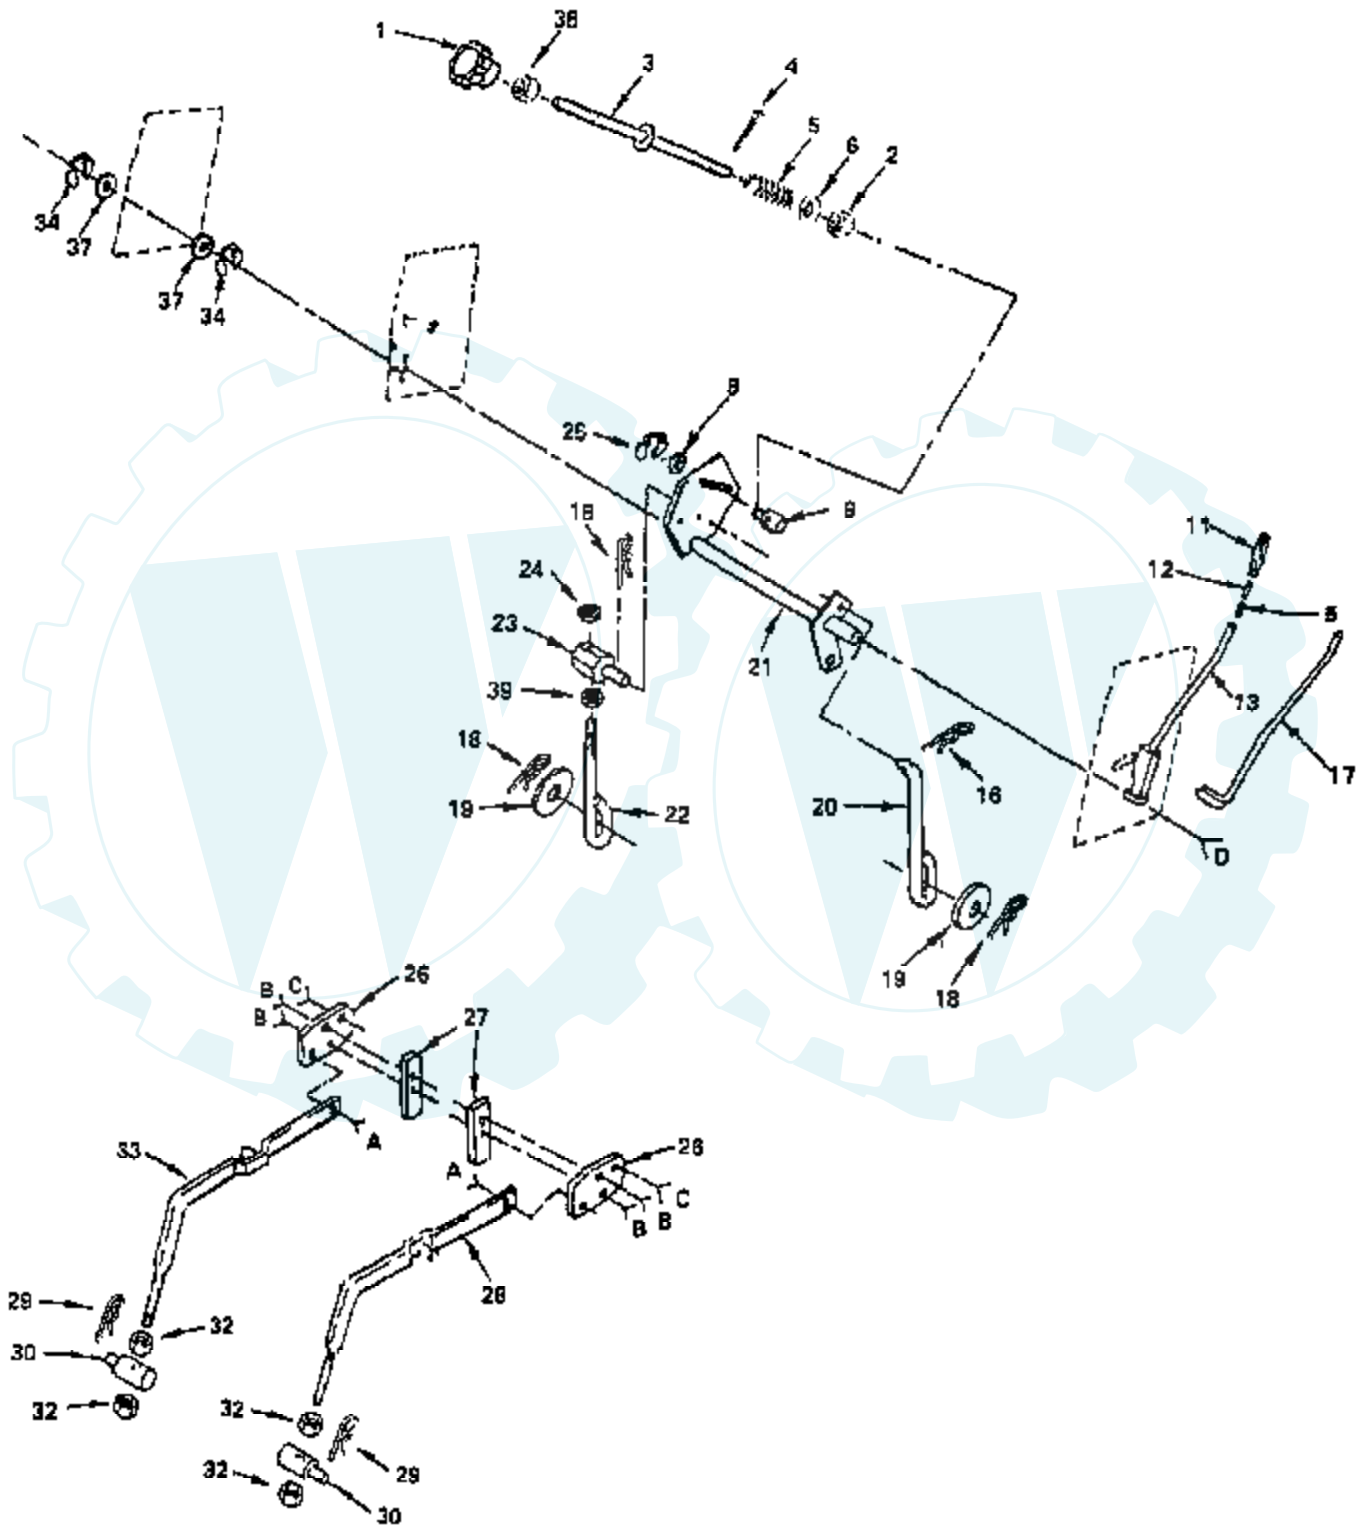

ROPER YT HYDROSTATIC YARD TRACTOR--MODEL NUMBER YTH160DR
LIFT ADJUSTMENT

Ref #	Part Number	Qty	Description
1	121891X		HDLE ADJ LIFT
2	110807X		NUT T
3	110729X		ROD LIFT LT
4	76020308		SUB= 3145
5	2876H		SPRING T
6	19131016		WASHER
8	19151216		WASHER
9	110810X		TRUNION LT
11	109413X		GRIP
12	105726X		SUB= 154391
13	121004X		SUB= 123096X
16	4939M		SUB= 85902
17	121006X		LEVER ROD LT
18	4921H		SPRING.RETAINER
19	19171516		WASHER T
20	110029X		LIFT LINK LT
21	121001X		SHAFT LIFT
22	110448X		PIVOT PIN T
23	110447X		SUB= 132793
24	73710700		NUT LOCK YTH
25	12000037		KLIP RING
26	105864X		"BRACKET, SUSPE T"
27	121252X		UPSTOP
28	121600X		SUB= 121598X
29	9135R		SPRING H
30	106308X		SUB= 130171
32	73220800		NUT
33	121601X		SUB= 121599X
34	12000022		E-RING
37	19292016		WASHER
39	73360700		NUT