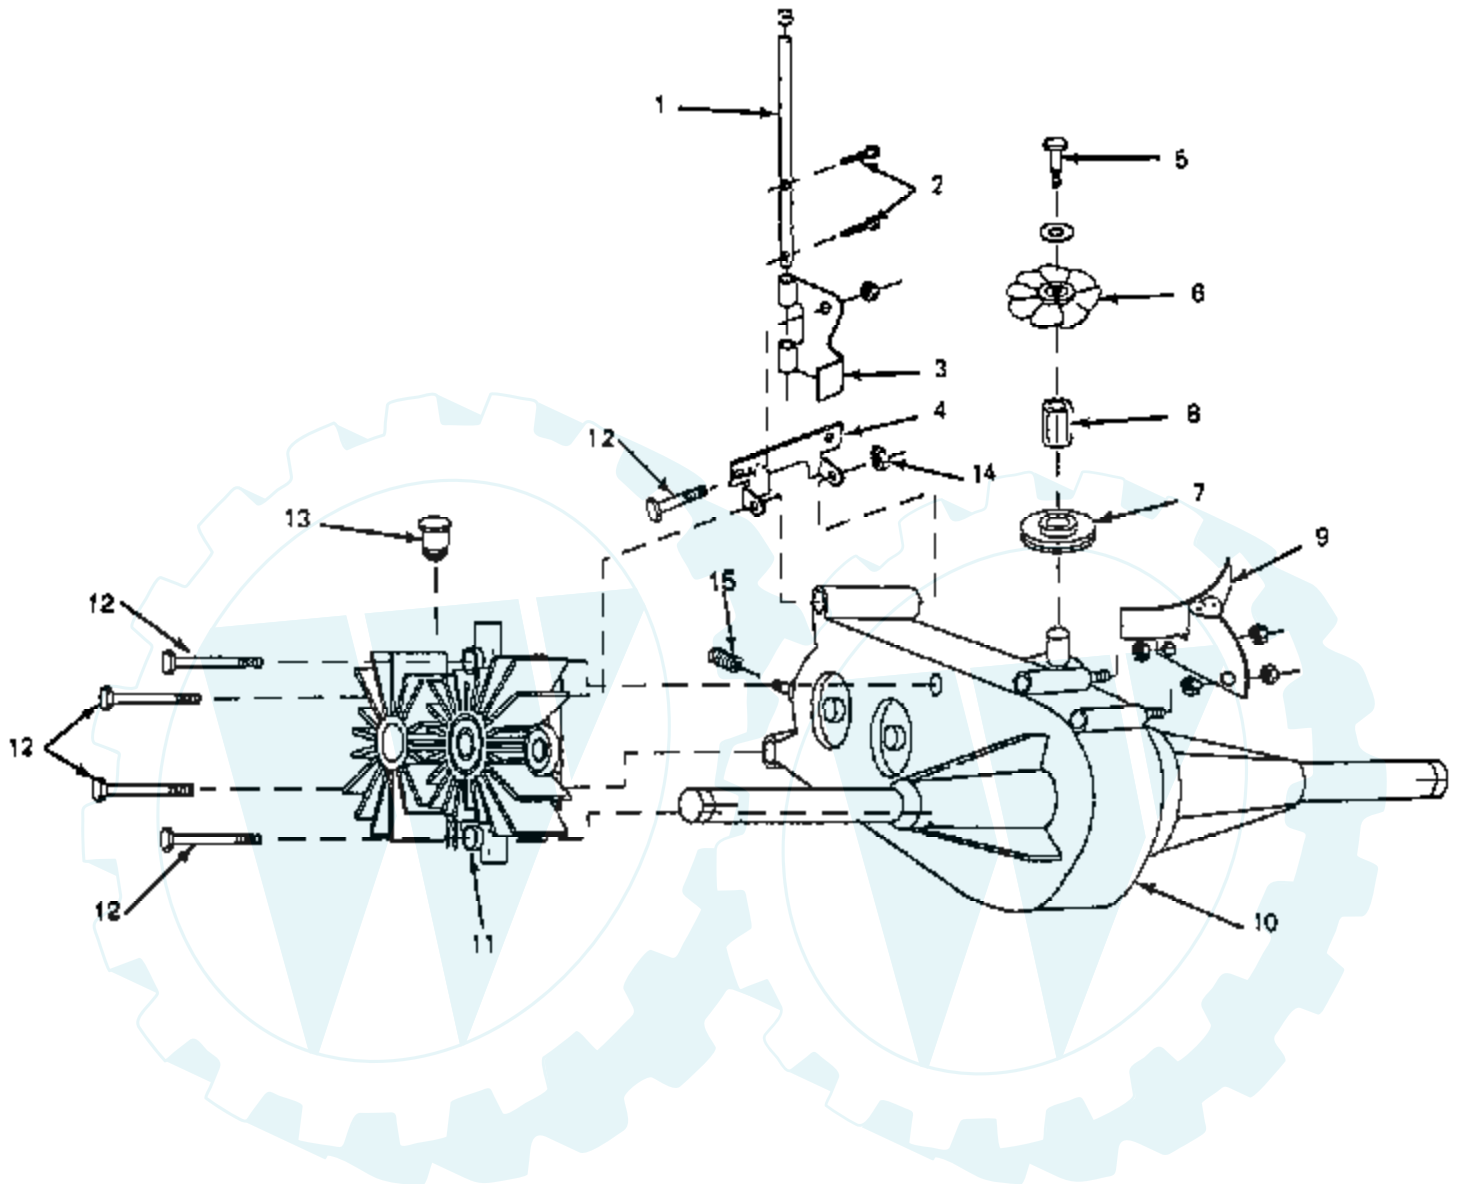

ROPER YTH HYDROSTATIC YARD TRACTOR--MODEL NUMBER YTH160DR CHASSIS AND ENCLOSURES

Ref #	Part Number	Qty	Description
1	110840X		SUB= 140121
2	121247X		SUB= 155925
3	105513X		SUB= 140551
5	121642X388		FENDER
6	106202X		REFLECTOR-TAIL YT
7	121586X		NLA
9	105511X		SUB= 140675
10	121067X		SPRING T
11	105531X		NUT-PUSH YT
12	105509X		SUB= 137113
13	6431J		PAD-SPACER T
14	121221X		SUB= 158990
15	106020X		SUB= 151346
16	3645J		BUSHING OUTLET T
17	8710J		FUEL TANK STEM GT
18	6999R		SUB= 123487X
19	5277J		SUB= 8543R
21	105523X		DASH PANEL T
24	105465X		SUB= 145244X417
25	101892X		DECAL T
26	121215X		DECAL DRIVE BELT
27	109864X		SUB= 108256X
28	121306X		SUB= 127866
30	74180512		SCREW
31	121278X		CHASSIS
32	105464X		SUB= 145243X417
33	110828X		SUB= 133748
34	108105X		SUB= 133746
37	121195X		SADDLE
38	1554J		SUB= 155108
40	104805X		LOWER DASH
41	121312X		DASH
42	2029J		WELDNUT
43	121723X011		PLATE DASH
46	108372X388		SUB= 150302X505
47	121634X		NLA
48	121589X		NLA
49	121587X		NLA
50	106784X		SUB= 155013
51	104618X		SUB= 155013
52	108370X388		SUB= 150301X505
53	109458X		FOAM STRIP T
54	110829X		SUB= 124130X
55	106965X		SUB= 140181
57	108371X388		SUB= 140679X505
58	121588X		NLA
59	104613X		SUB= 147717
60	106395X		LENS LT
61	110855X		SUPPORT LH YTH
62	110854X		SUPPORT RH YTH
64	122100X		GRILL ASSY
65	105529X		SUB= 139888
66	73680500		SUB= 73690500
70	73680600		SUB= 73690600
71	17490608		SCREW LT
72	17490612		SCREW
73	19131614		WASHER
74	72140606		BOLT

**ROPER YT HYDROSTATIC YARD TRACTOR--MODEL NUMBER YTH160DR
DIFFERENTIAL AND PUMP ASSEMBLY**

Ref #	Part Number	Qty	Description
1	121192X		SUB= 123634X
2	76020312		SUB= 3145
3	121193X		SUB= 123634X
4	121188X		BRACKET
5	74760412		BOLT LT
6	121186X		FAN
7	121180X		PULLEY TRANSAXLE
8	121211X		STANDOFF
9	121182X		GUARD ASSY
10			REFER TO IMAGE
11			REFER TO IMAGE
12	74760572		BOLT
13	121323X		PUMP.2003081.
14	73680500		SUB= 73690500
15	121250X		SPRING