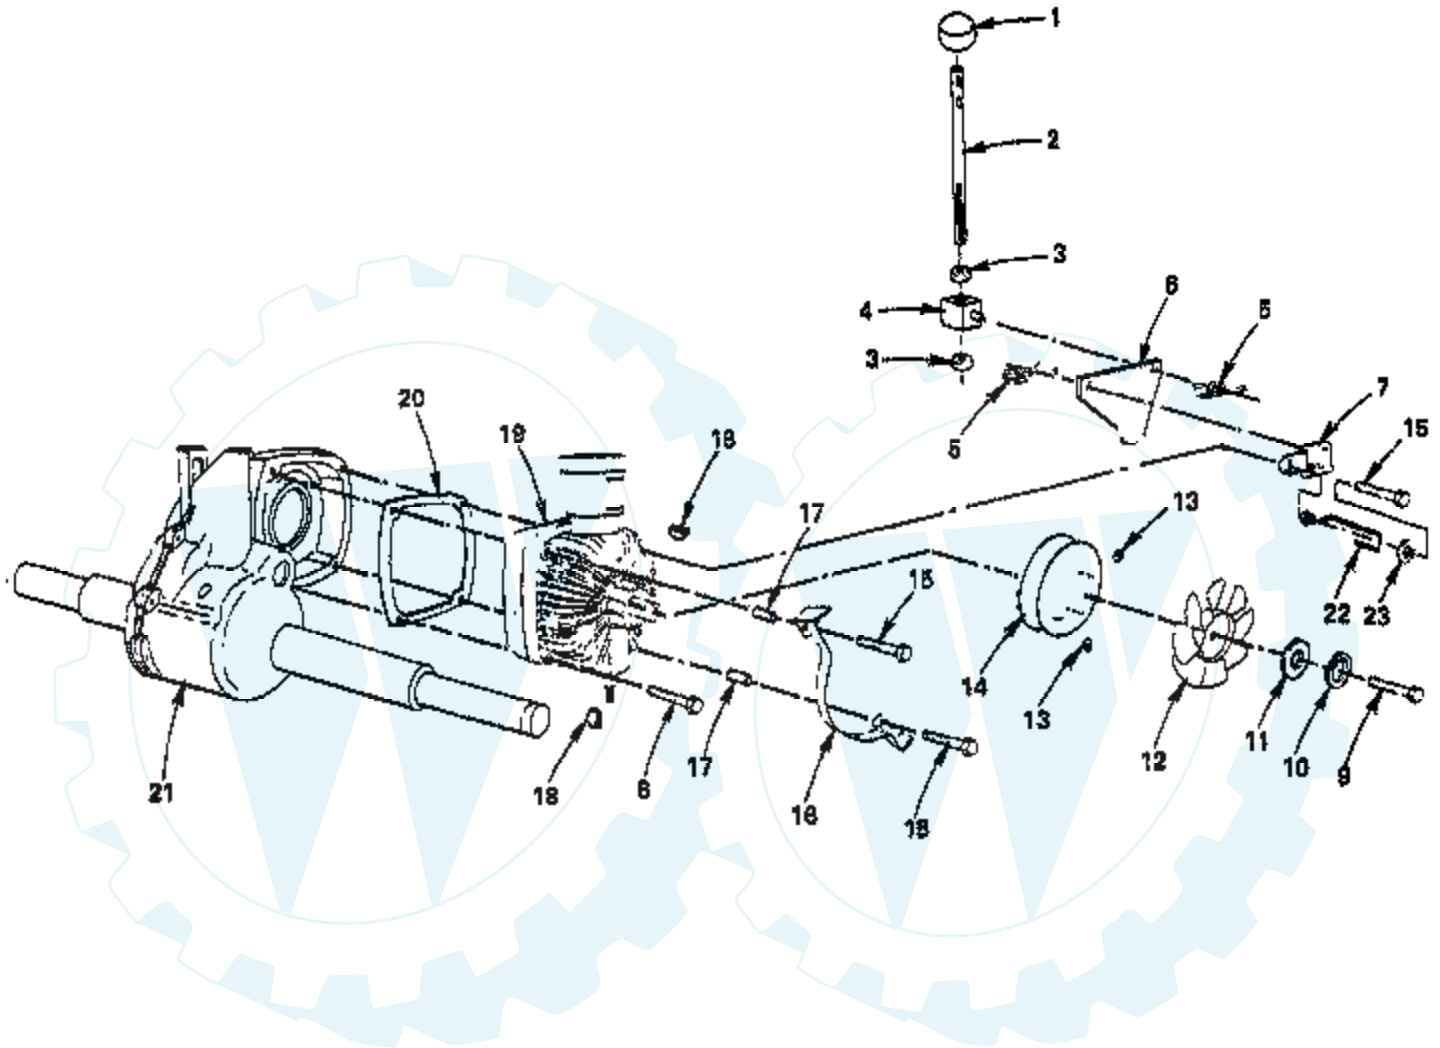

ROPER YT16 HYDROSTATIC YARD TRACTOR--MODEL NUMBERS YTH160BR AND YTH160BT DIFFERENTIAL AND PUMP ASSEMBLY

Ref #	Part Number	Qty	Description
1	106932X		KNOB T(3/8 HOLE)
2	108587X		ROD COAST HYT
3	73350600		NUT
4	108212X		TRUNION HYT
5			CHECK WITH SUPPLIER
6	108222X		CONTROL COAST HYT
7	108182X		BRKT ASSEM HYT
8	74760648		BOLT - HEX 3/8 - 16 X 3
9			CHECK WITH SUPPLIER
10	10040400		LOCKWASHER
11	19092016		WASHER
12	108833X		FAN HYDRO HYT
13	23200506		SET SCREW
14	108099X		PULLEY HYT
15	74760656		BOLT
16	108185X		GUARD HYT
17	5648R		NLA
18	2898J		KEY T
19	108180X		PUMP HYDRO HYT
20	108179X		GASKET HYDRO HYT
21			CHECK WITH SUPPLIER
22	104777X		SUB= 140312
23	19131312		WASHER