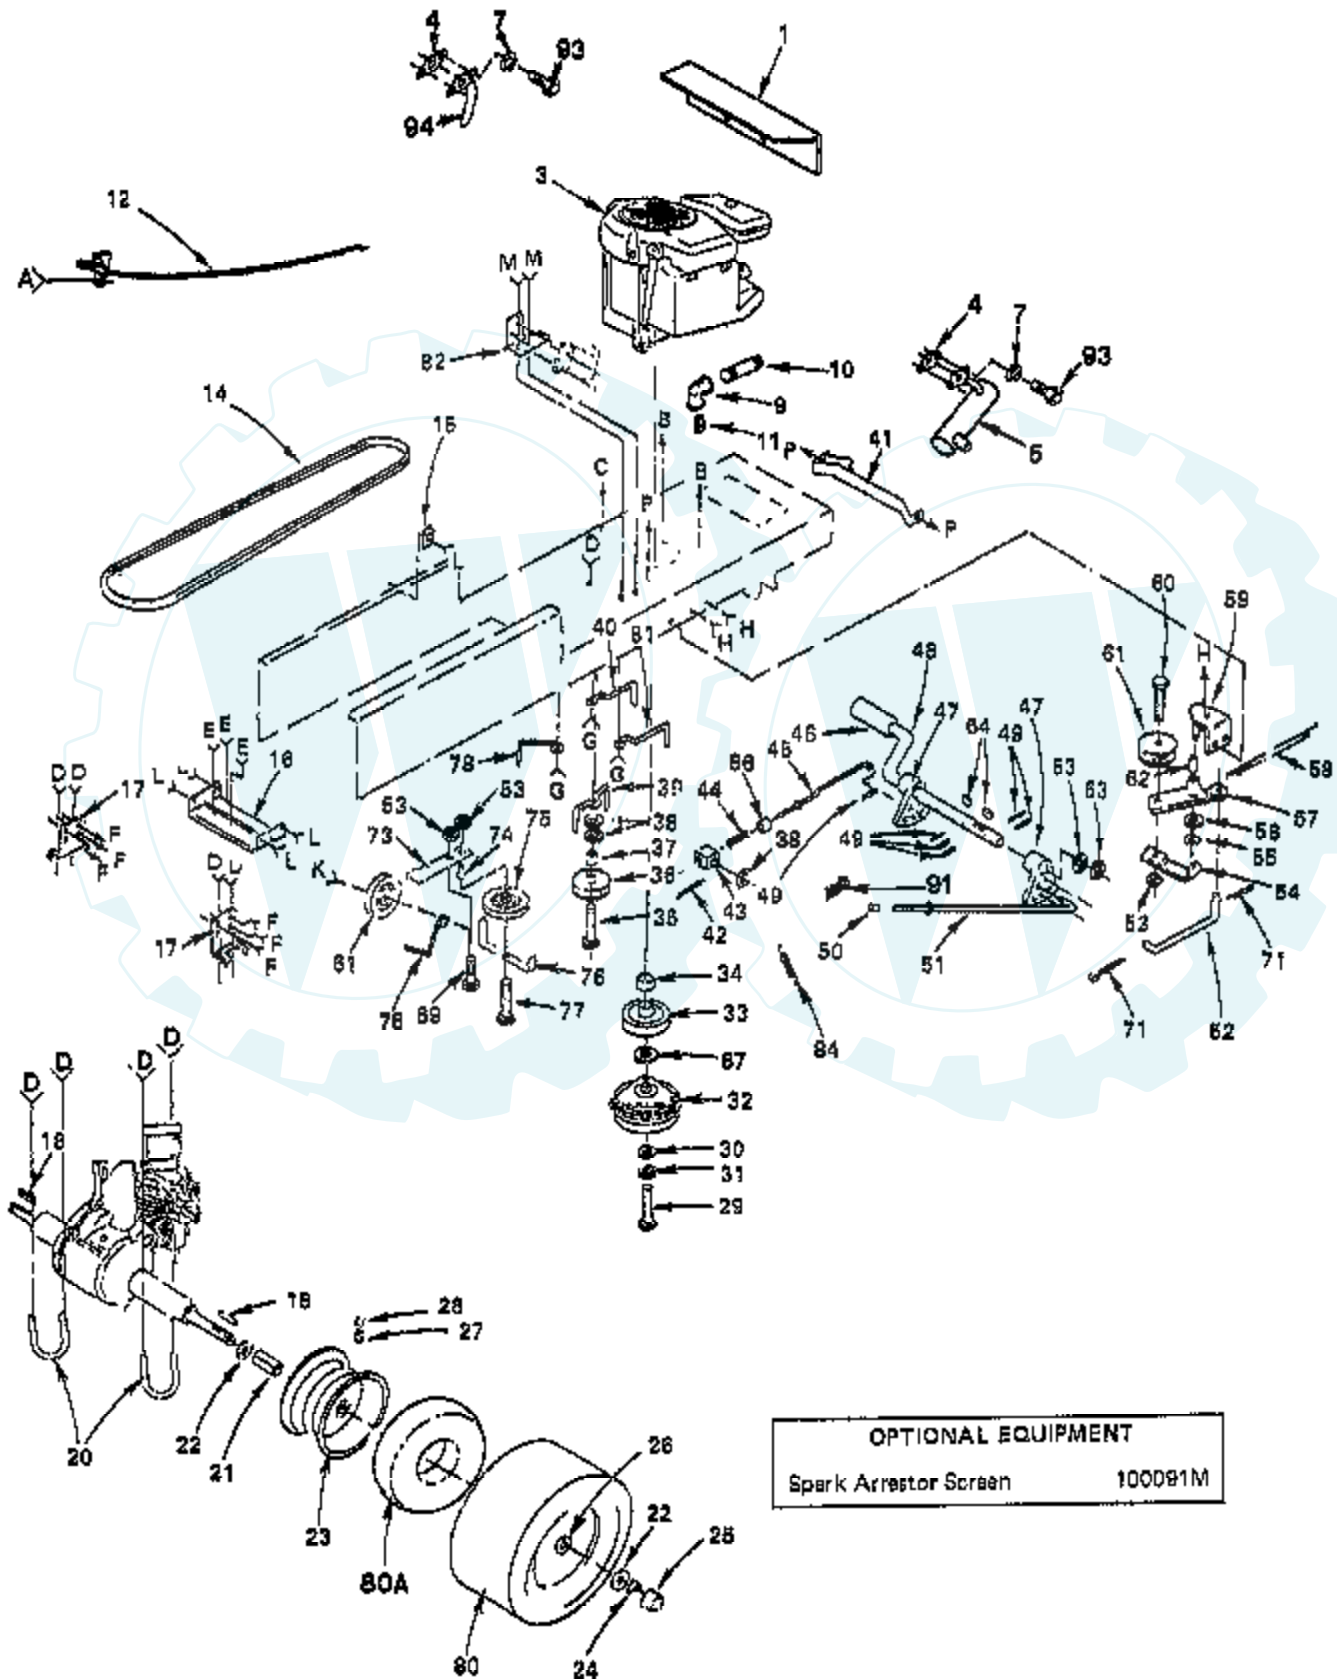

ROPER YT16 HYDROSTATIC YARD TRACTOR--MODEL NUMBERS YTH160BR AND YTH160BT DRIVE

Ref #	Part Number	Qty	Description
1	110012X		BAFFLE - VERTICAL
2	9151R		SNAP BUSHING T
3	402707		ENGINE, B&S
4	104916X		BAFFLE YT
5	106407X		SUB= 108767X
7	10040400		LOCKWASHER
9	13200300		ELBOW
10	13280336		PIPE NIPPLE LT
11	91084		PLUG OIL DRAIN
12	104870X		THROTTLE CONTROL
14	108103X		SUB= 120418X
15	2751R		CLIP T
16	108191X		NLA
17	108094X		BRKT, TRANSAXLE
18	9396E		SQ KEY STD
20	108093X		U-BOLT HYT
21	108097X		SPACER HYT
22	19332416		WASHER
23	106108X		SUB= 106108X417
24	12000053		E RING HYT
25	104757X		HUB CAP
26	19252016		SUB= 121749X
27	65139		VALVE STEM LT
28	59192		VALVE CAP
29	74610764		SUB= 71130768
30	108252X		WASHER T
31	10040700		LOCKWASHER
32	108218X		SUB= 142600
33	108102X		PULLEY ENGINE HYT
34	108217X		SPACER HYT
35	74760644		BOLT
36	4859J		SUB= 123674X
37	4470J		SPACER T
38	19131312		WASHER
39	109070X		BELT KEEPER LT
40	108100X		SUB= 120136X
41	109169X		SUB= 109172X
42	76020412		COTTER PIN
43	108212X		TRUNION HYT
44	108661X		SPRING BRAKE HYT
45	108112X		SUB= 121091X
46	8883R		PEDAL COVER T
47	106918X		ARM BRAKE LT
48	108096X		SHAFT, FOOT PEDAL
49	1572H		SUB= 2882J
50	71673		PLUNGER CAP T
51	105844X		SUB= 125637X
52	105710X		"LINK, CLUTCH T"
53	73680600		SUB= 73690600
54	106499X		SUB= 123205X
55	12000039		KLIP RING
56	207J		WASHER T
57	105705X		SUB= 125829X
58	105709X		"SPRING, RETURN LT"
59	105724X		SUB= 123102X
60	74760624		SUB= 74930624
61	106298X		SUB= 139245
62	105706X		"LY, BEARING"