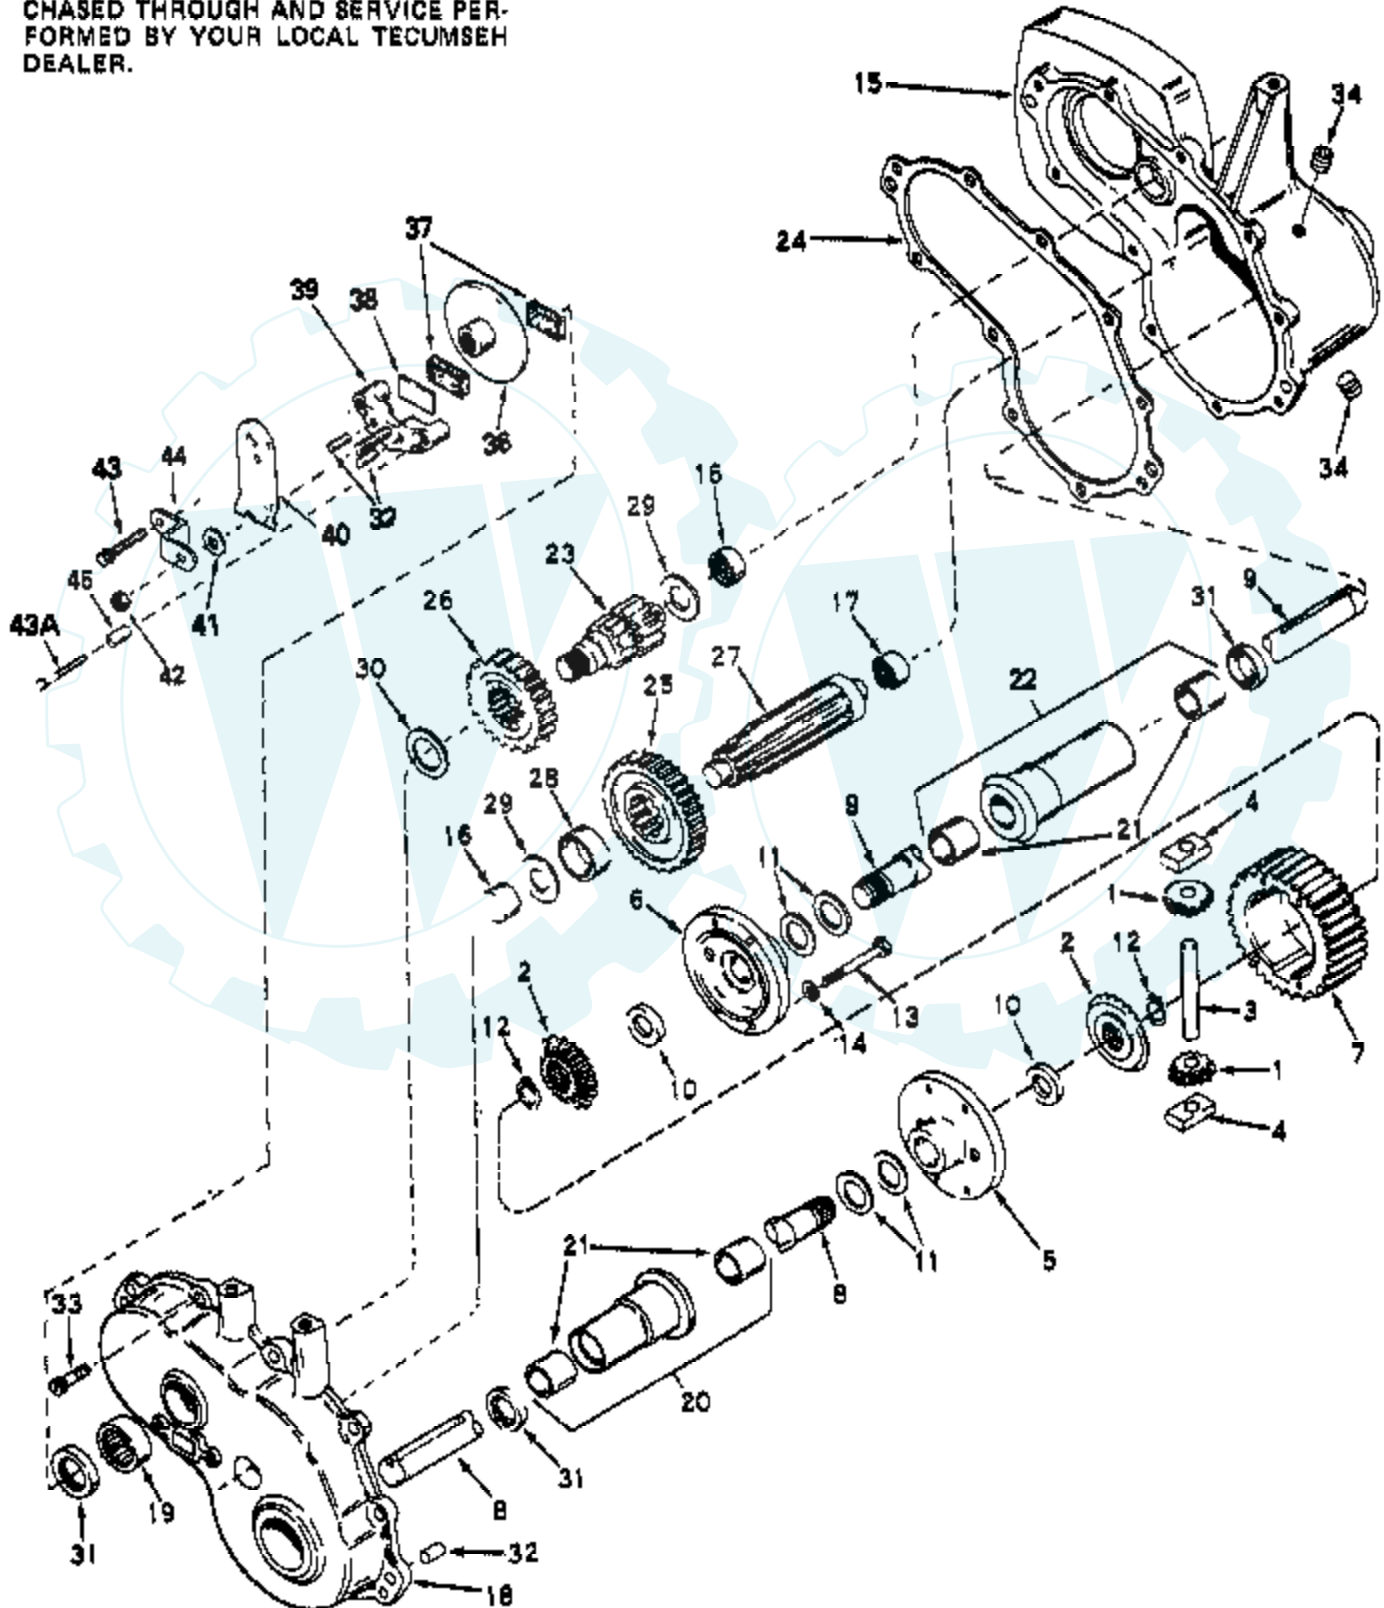

ROPER YT16 HYDROSTATIC YARD TRACTOR--MODEL NUMBERS YTH160BR AND YTH160BT TRANSAXLE

ALL TRANSAXLE PARTS MUST BE PURCHASED THROUGH AND SERVICE PERFORMED BY YOUR LOCAL TECUMSEH DEALER.

Ref #	Part Number	Qty	Description
			REFER TO IMAGE
1	778197		PINION, 10T
2	778198		GEAR BEVEL
3	786019		PIN DRIVE
4	786027		BLOCK DRIVE
5	774028A		CARRIER, DIFFERENTIAL
6	774029A		CARRIER, DIFFERENTIAL
7	778033A		GEAR, RING
8	774526		AXLE
9	774527		AXLE
10	780107		WASHER
11	780042		WASHER THRUST
12	792018		RING STRAP
13	792020		SCREW, 1/4-20 X 2-1/4
14	792006		WASHER LOCK 1/4
15	770052		CASE ASSY
16	780013		BEARING, NEEDLE
17	780088		BEARING, NEEDLE
18	772085		COVER ASSY
19	780089		BEARING, NEEDLE
20	782041A		HOUSING & BUSHING ASSY
21	780054		BUSHING
22	782042A		HOUSING & BUSHING ASSY
23	776207		SHAFT, BRAKE
24	788044		GASKET
25	778036		GEAR, OUTPUT
26	778083		GEAR, IDLER
27	778041		SHAFT, OUTPUT
28	786017		SPACER
29	780001		WASHER
30	780090		WASHER, THRUST
31	788008		SEAL, OIL
32	786026		PIN DOWEL
33	792046		SCREW
34	792122		PLUG
36	790027		DISK, BRAKE
37	790006		PAD BRAKE
38	790007		PLATE BRAKE PAD
39	790025		HOLDER BRAKE PAD
40	790017		LEVER, BRAKE
41	792076		WASHER, FLAT
42	792075		LOCKNUT 5/16-24
43	792073		SCREW, 1/4-20 X 1-1/4
43A	792085		SCREW FLNG HEX 1/4-20 X 2-1/4
44	786086		BRKT BRAKE LEVER
45	786066		SPACER