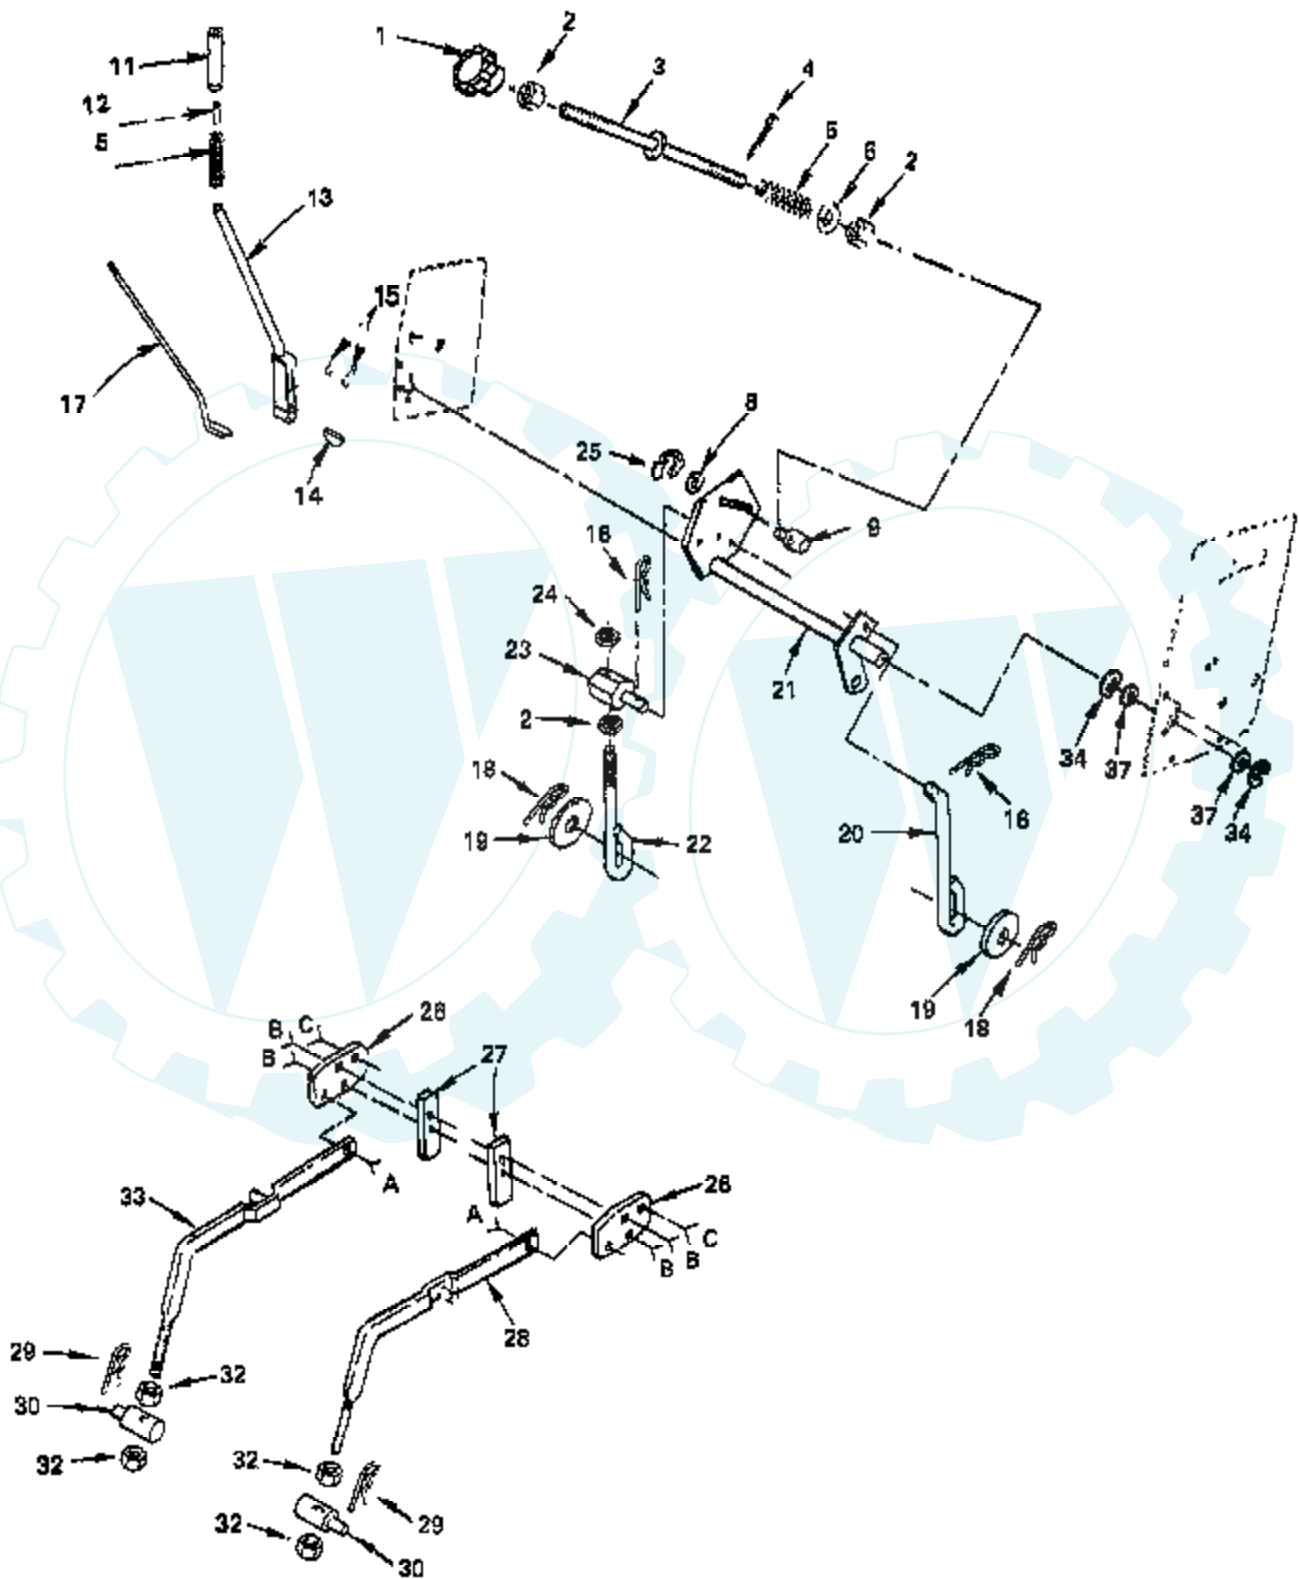

ROPER YT16 HYDROSTATIC YARD TRACTOR--MODEL NUMBERS YTH160BR AND YTH160BT LIFT ADJUSTMENT

Ref #	Part Number	Qty	Description
1	100734K		SUB= 138057
2	73220600		NUT.HEX.3/8-16UNC
3	100735K		ROD ADJUST LT
4	76020308		SUB= 3145
5	2876H		SPRING T
6	19131016		WASHER
8	19151216		WASHER
9	101272X		SUB= 101272K
11	109413X		GRIP
12	105723X		SUB= 125925X
13	104597X		LEVER ASSY LT
14	8330H		KEY STD
15	23180606		SCREW
16	4939M		SUB= 85902
17	104598X		ROD ASSY-LEVER LT
18			CHECK WITH SUPPLIER
19	19171516		WASHER T
20	110029X		LIFT LINK LT
21	109990X		SHAFT T
22	105855X		LINK LIFT LT
23	106204X		SUB= 132793
24	73680600		SUB= 73690600
25	12000037		KLIP RING
26	105864X		"BRACKET, SUSPE T"
27	106854X		SUB= 121252X
28	105862X		SUB= 121598X
29	9135R		SPRING H
30	106308X		SUB= 130171
32	73220800		NUT
33	105863X		SUB= 121599X
34	12000029		RING
37	19292016		WASHER