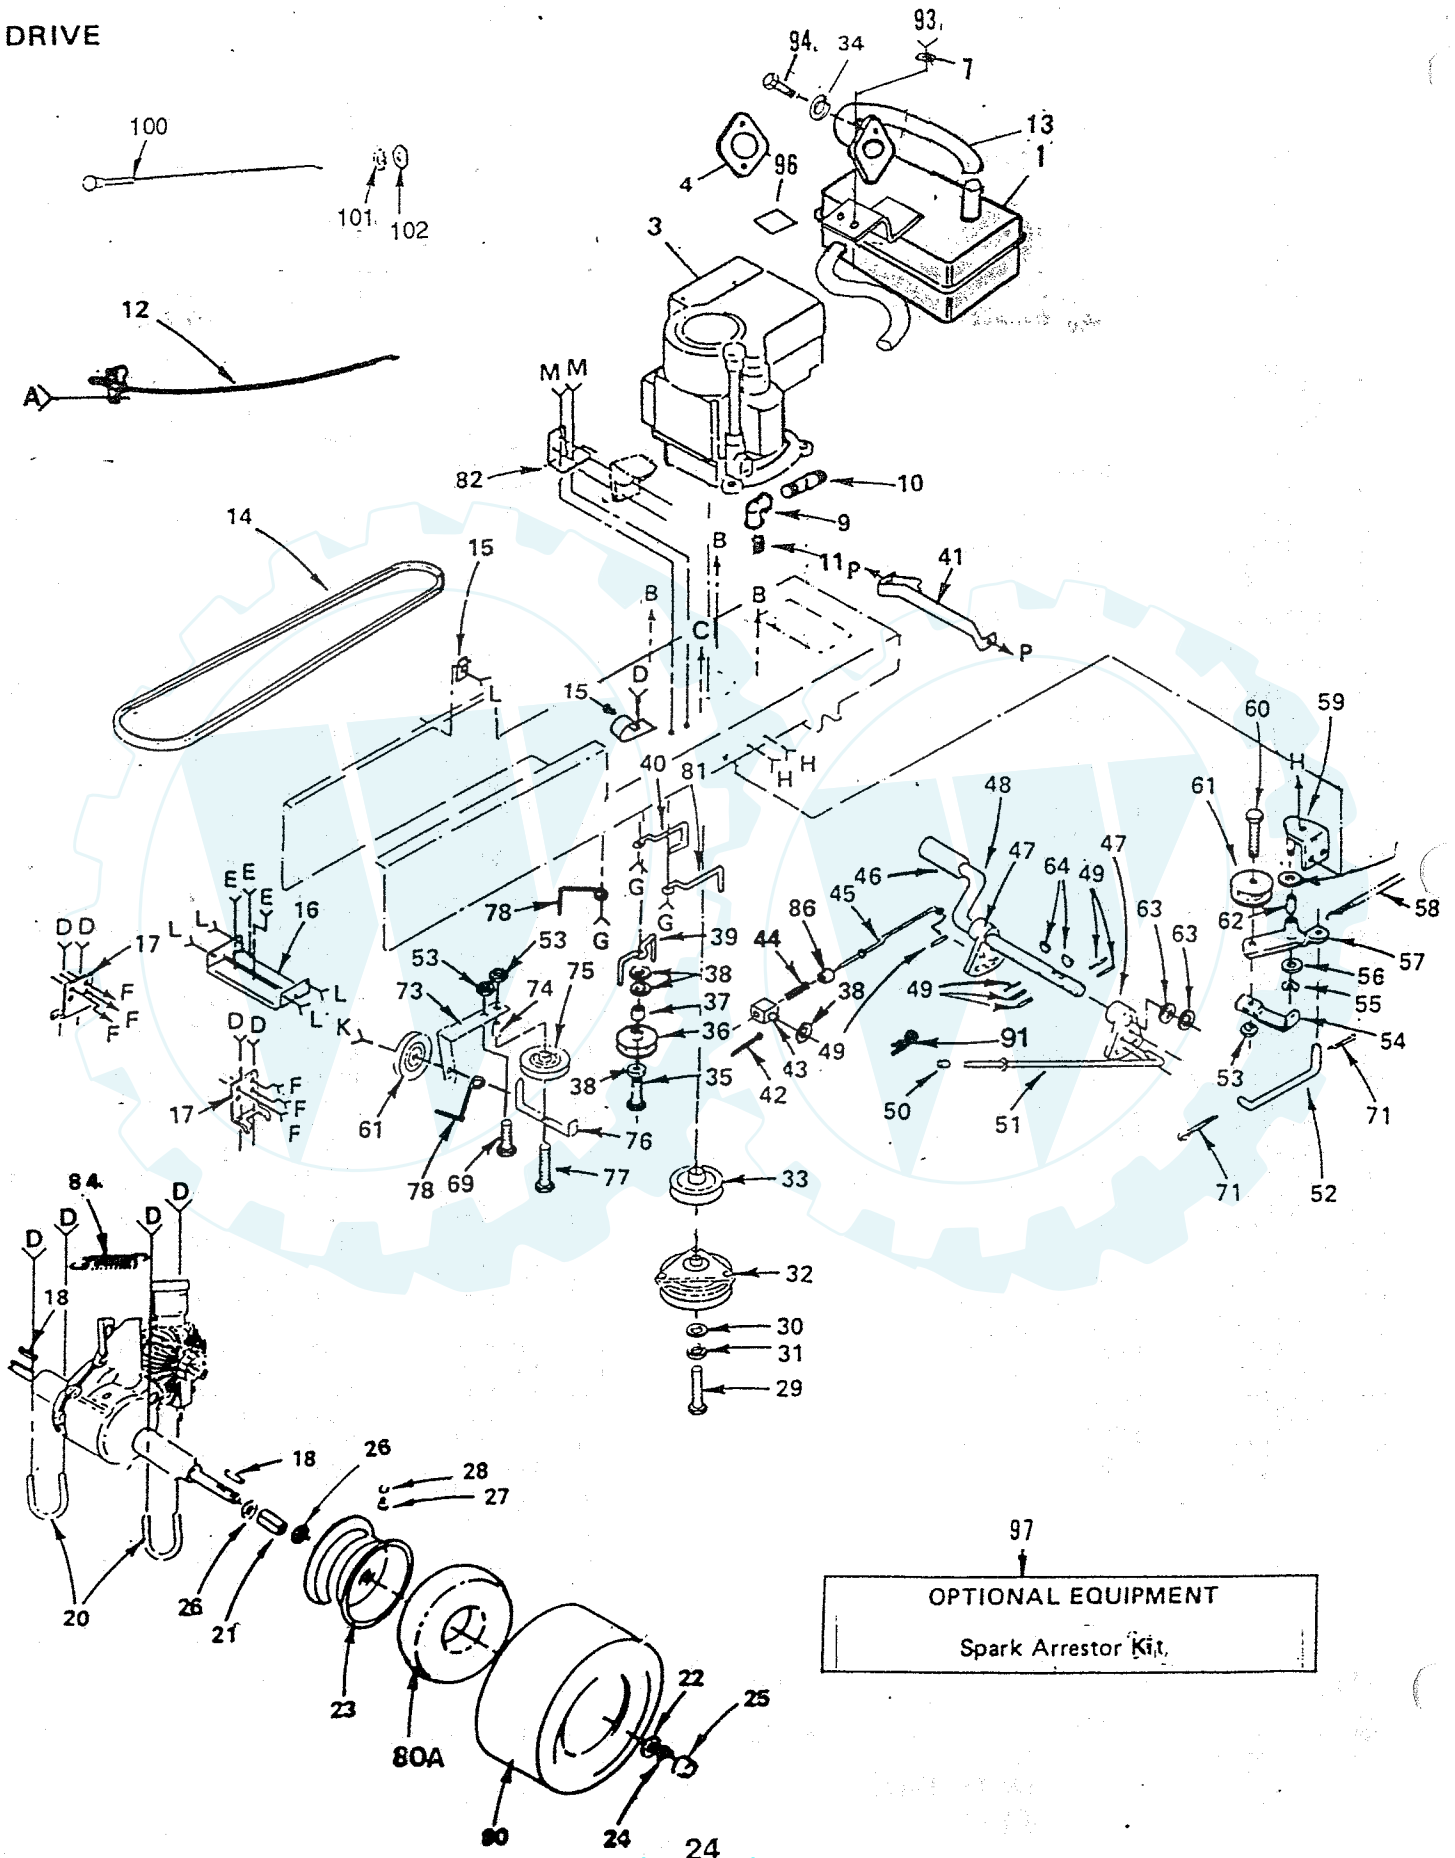

NOTE: ALL COMPONENT DIMENSIONS GIVEN IN U.S. INCHES - 1 INCH = 25.4 MM

*STANDARD HARDWARE -- PURCHASE LOCALLY

REPAIR PARTS

www.ersatzteil-service.de

12 H.P. HYDROSTATIC LAWN TRACTOR

DRIVE

DRIVE

KEY NO.	PART NO.	DESCRIPTION	KEY NO.	PART NO.	DESCRIPTION
1	110012X	Baffle - Vertical	50	71673	Cap
2	9151R	Grommet	51	105844X	Rod, Brake, Park
3	---	Engine 14 H.P. Model Number 400707 Type Number 1211 - 01	52	105710X	Link, Clutch
4	8545J	Gasket	53	73680600	Nut, Lock, 3/8 - 16
5	108373X	Muffler	54	106499X	Retainer, Belt
6	4497H	Clip, Hairpin	55	12000039	Klip-Ring
7	10040400	*Washer, Lock 1/4	56	110812X	Washer, Hardened
8	17210806	Screw - Hex Hd. No. 8 - 32 x 3/8	57	105707X	Bellcrank Assembly (Incl. Key No. 62)
9	13200300	Coupling, Pipe, Std. 3/8 - 18 NPT Elbow - 90°, 3/8 - 18 NPT	58	105709X	Spring, Return, Clutch
10	13280336	Nipple, Pipe	59	105724X	Bracket, Clutch
11	91084	Plug - 1/4	60	74760624	*Bolt, Hex, 3/8 - 16 x 1-1/2
12	121524X	Control, Throttle	61	106298X	Pulley, Idler
14	108103X	V-Belt, Drive	62	105706X	Bearing
15	2751R	Clip	63	121749X	Washer, 25/32 x 1-1/4 x 16 Ga.
16	121187X	Plate, Transaxle Support	64	2228M	*Key, Woodruff No. 9
17	121191X	Bracket, Transaxle	65	17080408	Screw, Hex Thread Cut. 1/4 - 20 x 1/2
18	2703J	Key - Square 1/4 x 2	66	17490624	Bolt, Hex Washer Thd. Rolling 3/8 - 16 x 1 - 1/2
19	73510600	Nut - Keps 3/8 - 16	67	11050600	Washer - Lock Ext. Tooth 3/8
20	121189X	U-Bolt, 3/8 - 16 x 2-3/4	68	74760612	*Bolt, Hex 3/8 - 16 x 3/4
21	121199X	Spacer, Split	69	74760616	*Bolt, Hex 3/8 - 16 x 1
22	121748X	Washer, 1-1/32 x 1-5/8 x 16 Ga.	70	72140606	*Bolt, Carr., 3/8 - 16 x 3/4
23	106108X	Rim - Rear - 8"	71	76020412	Pin, Cotter, 1/8 x 3/4
24	12000001	E-Ring	79	10040600	*Washer - Lock 3/8
25	104757X	Cap, Hub, Rear	80	122082X	Tire - 20 - 10.00 x 10 Rear
26	19332416	Washer 1 - 1/32 x 1 1/2 x 16 Ga.	80A	7152J	Tube (not furnished with tractor)
27	65139	Stem, Valve	82	108236X	Bracket - Switch
28	59192	Cap, Valve	83	17021008	Screw - Tap. Hex Hd. No. 10 - 24 x 1/2 Type T
29	74610764	Bolt, Hex 7/16 - 20 x 4	84	110442X	Brake Return Spring
30	19152405	Washer, 15/32 x 1 - 1/2 x 5 Ga.	88	19091016	*Washer 9/32 x 5/8 x 16 Ga.
31	10040700	*Washer, Lock 7/16	89	72140506	Bolt - Rd. Hd. Sq. Nk. 5/16 - 18 x 3/4
32	108218X	Clutch - Electric	90	73680500	Nut - Lock 5/16 - 18
33	109841X	Pulley - Engine	91	4921H	Spring - Retainer
35	74760644	*Bolt, Hex 3/8 - 16 x 2-3/4			5/16 - 18 x 1/2 Ty TT
36	4859J	Idler, Flat	93	74780412	Bolt - Hex 1/4 - 20 x 3/4
37	4470J	Spacer	94	100229L	Tube Assembly - Exhaust
38	19131312	Washer, 13/32 x 13/16 x 12 Ga.			
39	105730X	Keeper, Belt	95	104917X	Baffle - Vertical
40	121218X	Keeper, Belt, Engine, L.H.	96	110013X	Bracket Heat Shield
41	109169X	Clutch Retainer Assembly	97	17490508	Bolt - Hex Thd. Cutting 5/16 - 18 x 1/2
44	106888X	Spring - Rod, Brake	98	100091M	Spark Arrester Screen
45	121200X	Rod, Brake	99	73350600	Nut Hex. Jam 3/8 x 16 UNC
46	8883R	Cover, Pedal	100	122232X	Choke Control
47	106918X	Arm, Brake	101	11050600	Washer, Lock Ext. Tooth 3/8
48	109037X	Shaft, Foot Pedal	102	7310600	Nut - Fin. Hex 3/8 - 24 UNF
49	1572H	*Pin, Roll, 3/16 x 1			