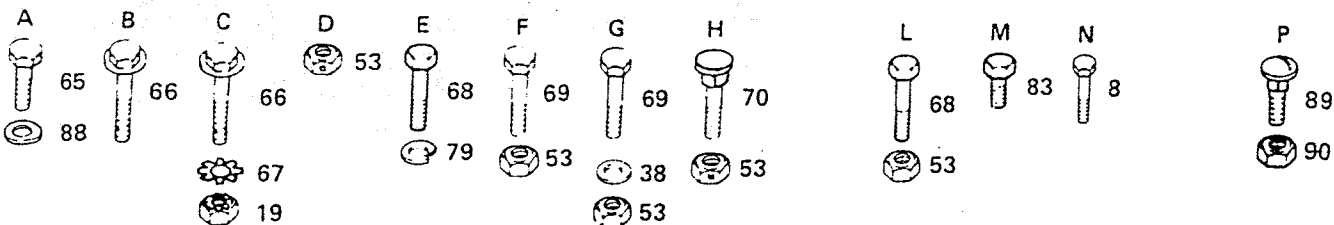

* STANDARD HARDWARE--PURCHASE LOCALLY