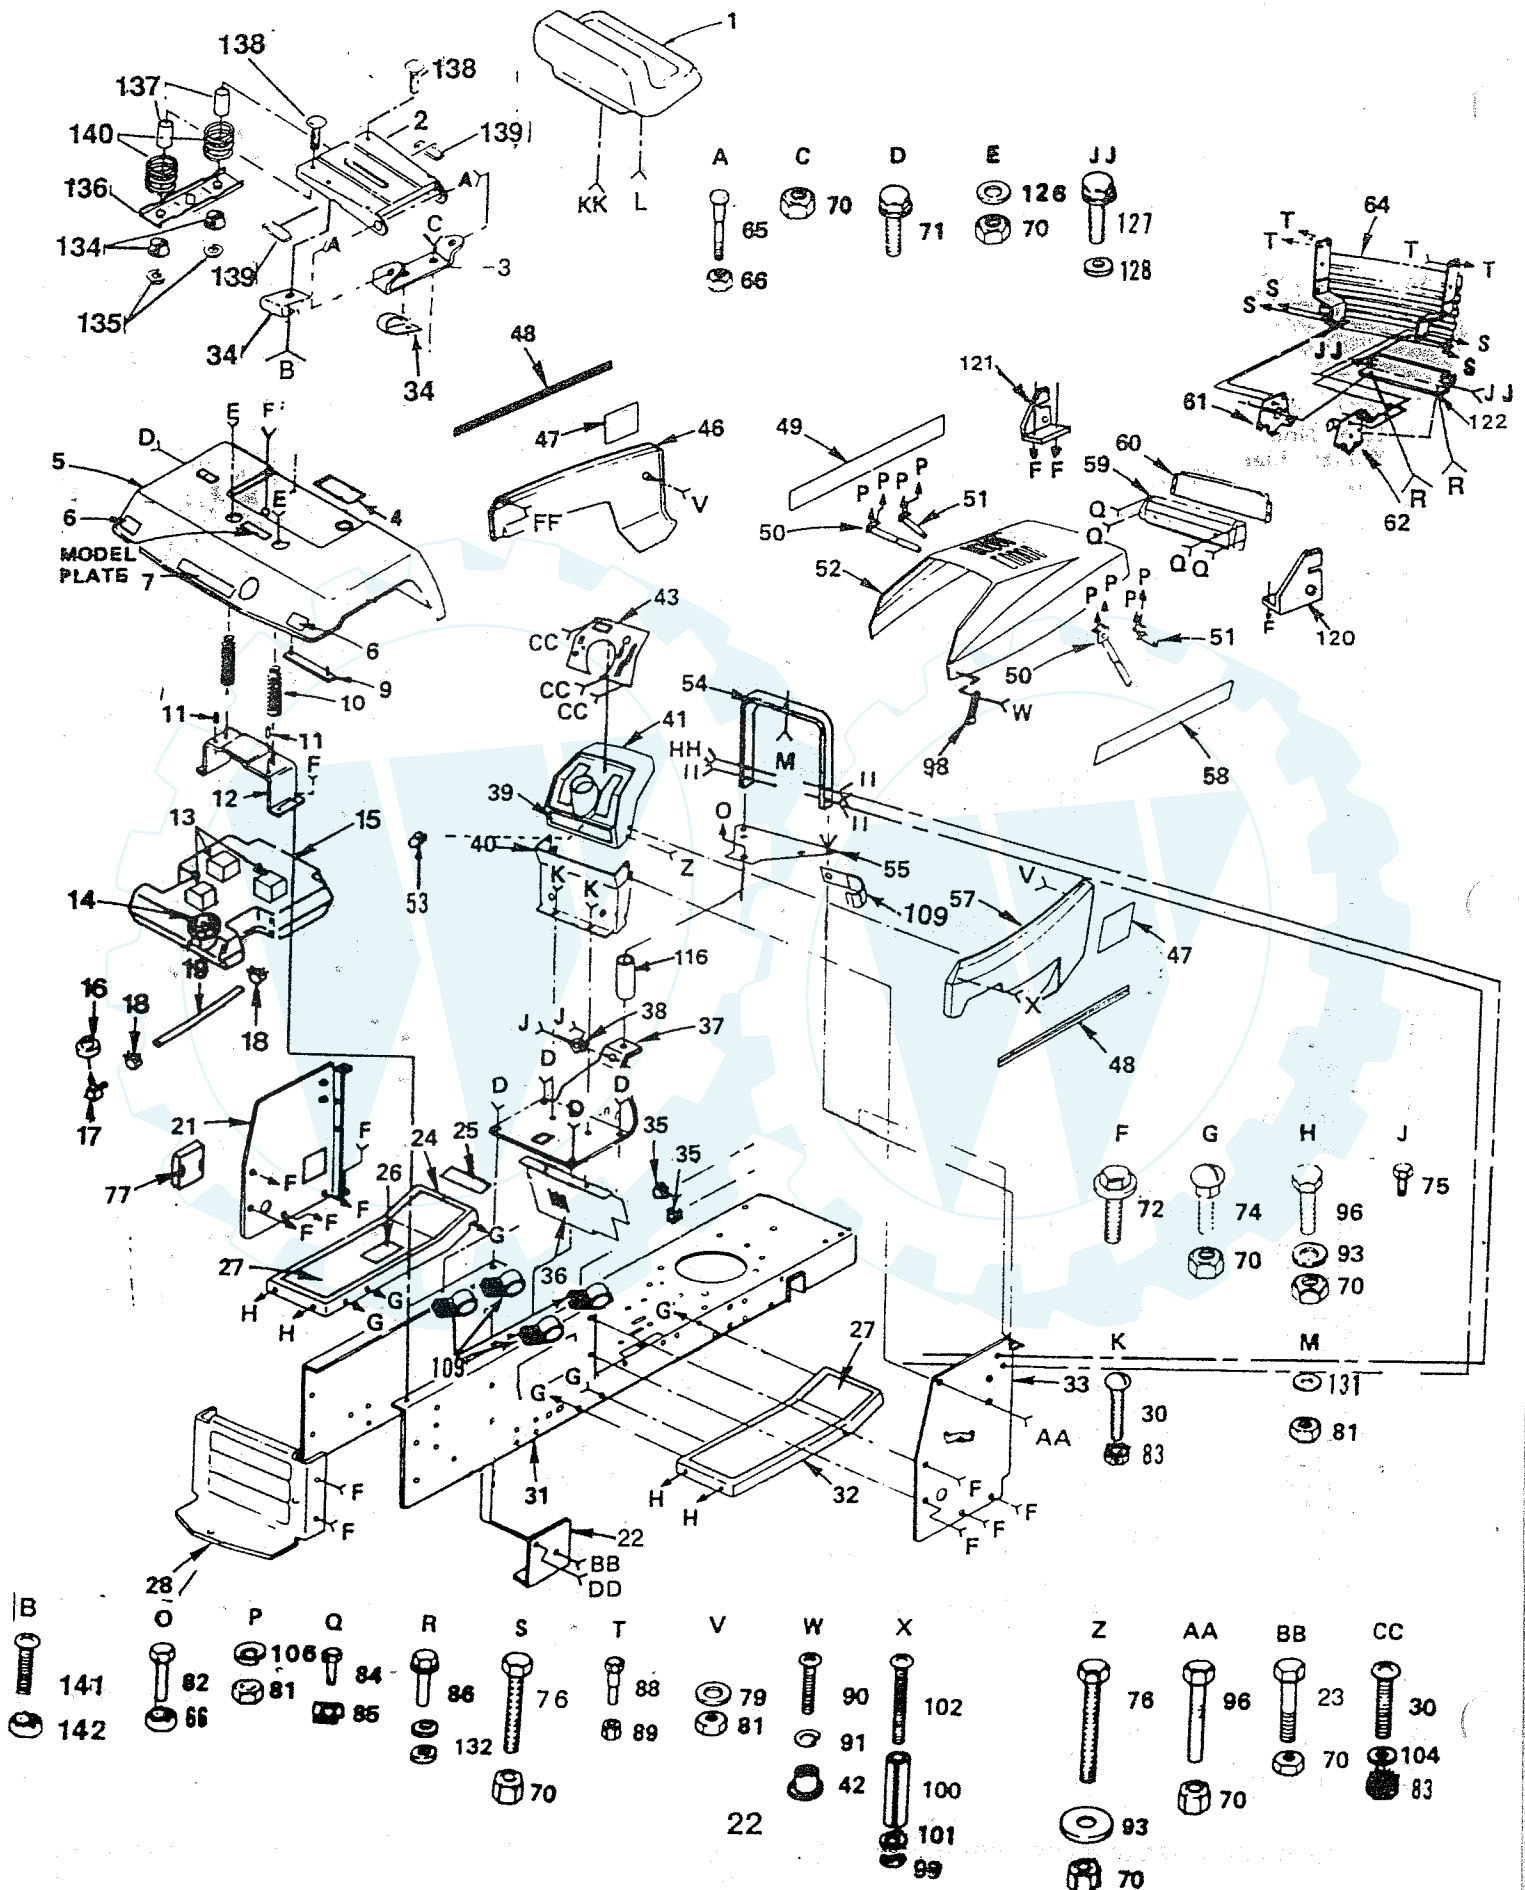

REPAIR PARTS

CHASSIS AND ENCLOSURES 14 H.P. HYDROSTATIC YARD TRACTOR

www.ersatzteil-service.de

REPAIR PARTS

14 H.P. HYDROSTATIC YARD TRACTOR

CHASSIS AND ENCLOSURES