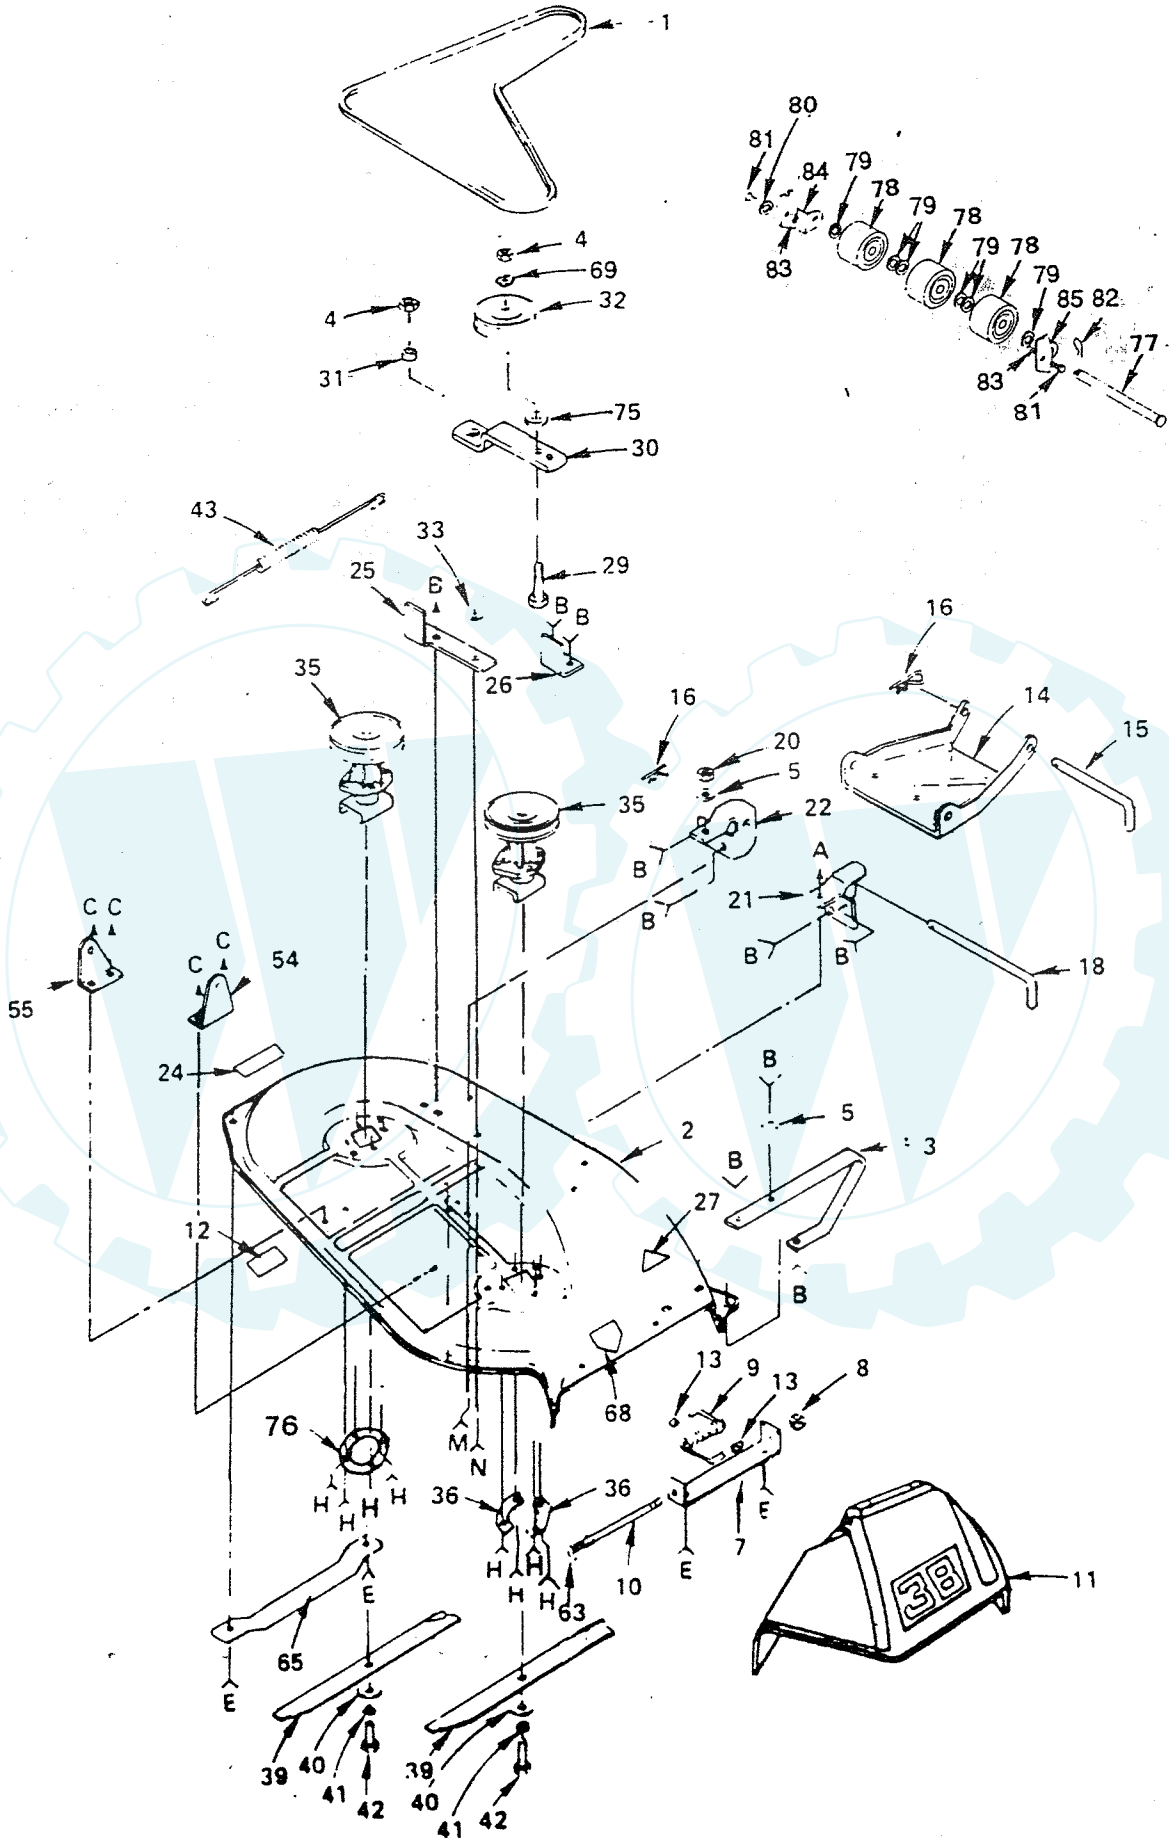

NOTE: ALL COMPONENT DIMENSIONS GIVEN IN U.S. INCHES - 1 INCH = 25.4 MM

*STANDARD HARDWARE -- PURCHASE LOCALLY

REPAIR PARTS

14 H.P. HYDROSTATIC YARD TRACTOR

www.staetzeilservice.de

MOWER

MOWER

KEY NO.	PART NO.	DESCRIPTION	KEY NO.	PART NO.	DESCRIPTION
1	106085X	V-Belt	32	121316X	Pulley, Idler
2	108672X	Housing	33	106513X	Washer, Wear 1/16"
3	8417J	Runner, R.H.	35	121676X	Mandrel Assembly
4	73680600	Nut, Lock 3/8 - 16	36	100668L	Plate, Support, Mandrel
5	19111216	Washer, 11/32 x 3/4 x 16 Ga.	37	17490612	Screw, Hex Washer Hd. 3/8 - 16 x 3/4
6	72140505	Bolt, Carriage 5/16 - 18 x 5/8	39	122264X	Blade, 38"
7	105896X	Bracket, Deflector	40	19132012	Washer, 13/32 x 1-1/4 x 12 Ga.
8	110452X	Nut	41	10030600	Washer, Lock 3/8
9	106734X	Spring, Deflector	42	74610624	Bolt, Hex 3/8 - 24 x 1-1/2 Gr. 5
10	106735X	Rod, Hinge	43	102727X	Spring, Extension
11	106736X	Deflector, Shield	50	72140606	Bolt, Carriage 3/8 - 16 x 3/4
12	108682X	Decal	54	105857X	Bracket, Susp., Rear, R.H.
13	105304X	Cap	55	108673X	Bracket, Susp., Rear, L.H.
14	105662X	Link, Parallel	63	19111016	Washer, 11/32 x 5/8 x 16 Ga.
15	105744X	Pin, Hinge, Front	65	7631J	Runner, L.H.
16	4921H	Spring, Retainer	67	72140610	Bolt, Carriage 3/8 - 16 x 1-1/4
18	109835X	Pin, Hinge, Rear	68	121349X	Decal - Warning
20	73680500	Nut, Lock 5/16 - 18	69	19131316	Washer 13/32 x 13/16 x 16 Ga.
21	109598X	Bracket, Lift. R.H.	75	19131210	Washer 13/32 x 3/4 x 10 Ga.
22	109597X	Bracket, Lift. L.H.	76	110445X	Plate, Support Mandrel
23	72140506	Bolt - Carriage 5/16 - 18 x 3/4	77	109776X	Pin, Pivot
24	109820X	Instruction - Caution Decal	78	109729X	Roller, Nose
25	109503X	Support Arm	79	19151610	Washer 15/32 x 1 x 10 Ga.
26	109504X	Stop, Deck, Front	80	19161616	Washer 1/2 x 1 x 16 Ga.
27		** Decal - Safety Standard	81	74760512	Bolt, Hex 5/16 - 18 x 3/4
29	74760636	Bolt 3/8 - 16 x 2-1/4	82	76020412	Cotter Pin 1/8 x 3/4
30	108674X	Arm, Idler	83	73680500	Nut, Lock 5/16 - 18
31	106902X	Spacer	84	109646X	Bracket, Nose Roller L.H.
			85	109647X	Bracket, Nose Roller R.H.