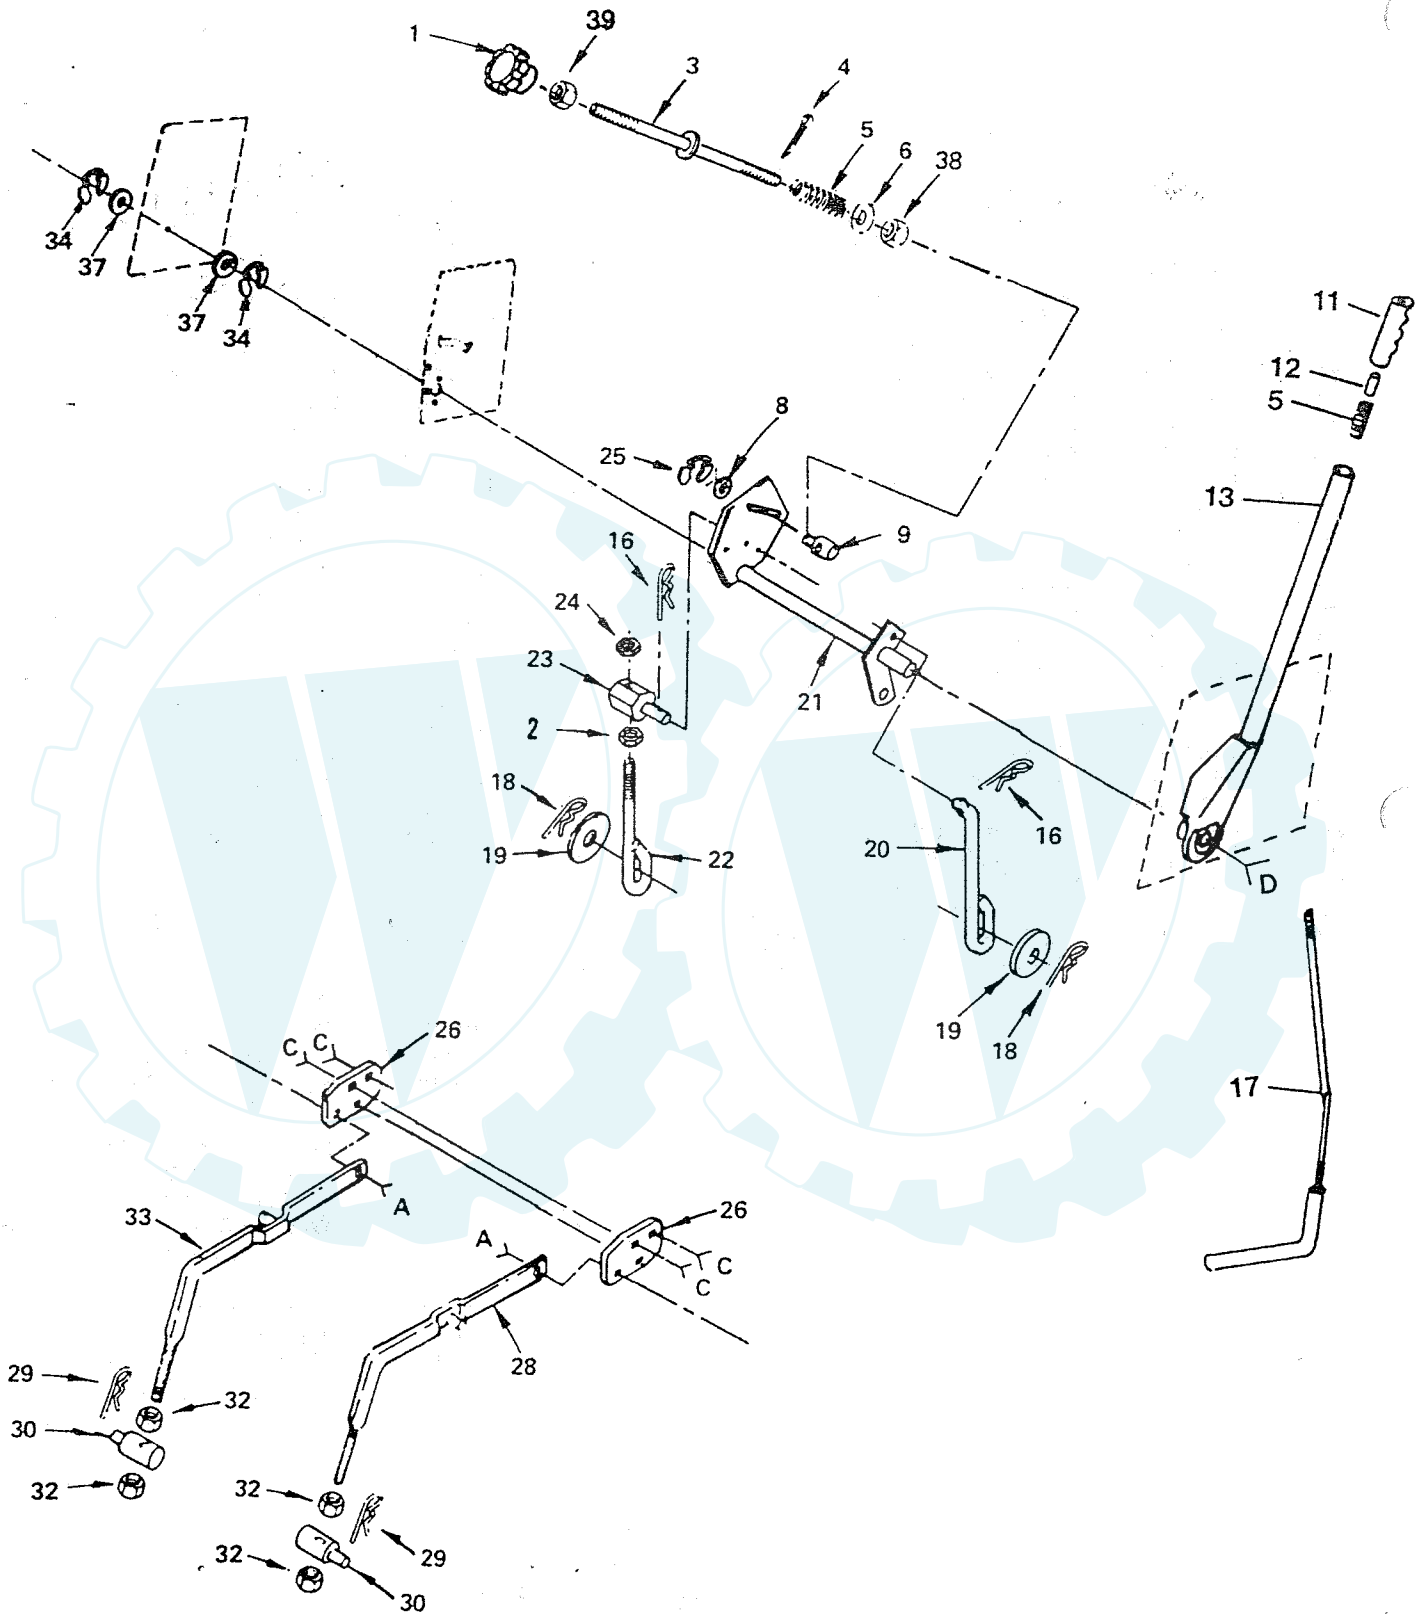

REPAIR PARTS

14 H.P. HYDROSTATIC YARD TRACTOR

LIFT ADJUSTMENT

REPAIR PARTS

14 H.P. HYDROSTATIC YARD TRACTOR

LIFT ADJUSTMENT

KEY NO.	PART NO.	DESCRIPTION	KEY NO.	PART NO.	DESCRIPTION
1	121891X	Knob, Depth Adjustment	20	11029X	Link - Lift
2	73360700	Nut - Hex 3/8 - 16	21	121031X	Shaft - Lift
3	110729X	Rod - Adjust - Lift	22	110448X	Link - Lift, Adjust
4	76020308	Pin - Cotter 3/32 x 1/2	23	110447X	Trunnion - Lift
5	2876H	Spring	24	73680700	Nut - Lock 7/16 - 14
6	19131016	Washer 13/32 x 5/8 x 16 Ga.	25	12000037	Klip Ring
7	73680600	Nut - Lock 3/8 - 16	26	105864X	Bracket - Suspension
8	19151216	Washer 15/32 x 3/4 x 16 Ga.	27	106854X	Upstop - Mower
9	110810X	Trunnion	28	121598X	Arm - Suspension, R.H.
10	105848X	Bolt - Shoulder 3/8 - 16	29	9135R	Retainer - Spring
11	109413X	Grip - Handle	30	106308X	Trunnion - Lift, lower
12	105723X	Plunger - Lever	32	7322080	Nut - Hex Fin. 1/2 - 13
13	121002X	Lever - Lift (Includes Key No. 17)	33	121599X	Arm - Suspension, L.H.
14	110739X	Spring, Washer	34	1200022	E-Ring
15	73980600	Center Lock Flangenut 3/8 x 16	36	72140606	Bolt - Carriage 3/8 - 16 x 3/4
16	4939M	Retainer - Spring	37	19292016	Washer 29/32 x 1-1/4 x 16 Ga.
17	121006X	Rod - Lever	38	110807X	Nut - Special
18	4921H	Retainer - Spring	39	73350600	Nut - Hex Jam 3/8 x 16 UNC
19	19171516	Washer 17/32 x 15/16 x 16 Ga.	40	74780624	Bolt - Hex 3/8 - 16 x 1-1/2

NOTE: ALL COMPONENT DIMENSIONS GIVEN IN U.S. INCHES - 1 INCH = 25.4 MM

*STANDARD HARDWARE -- PURCHASE LOCALLY