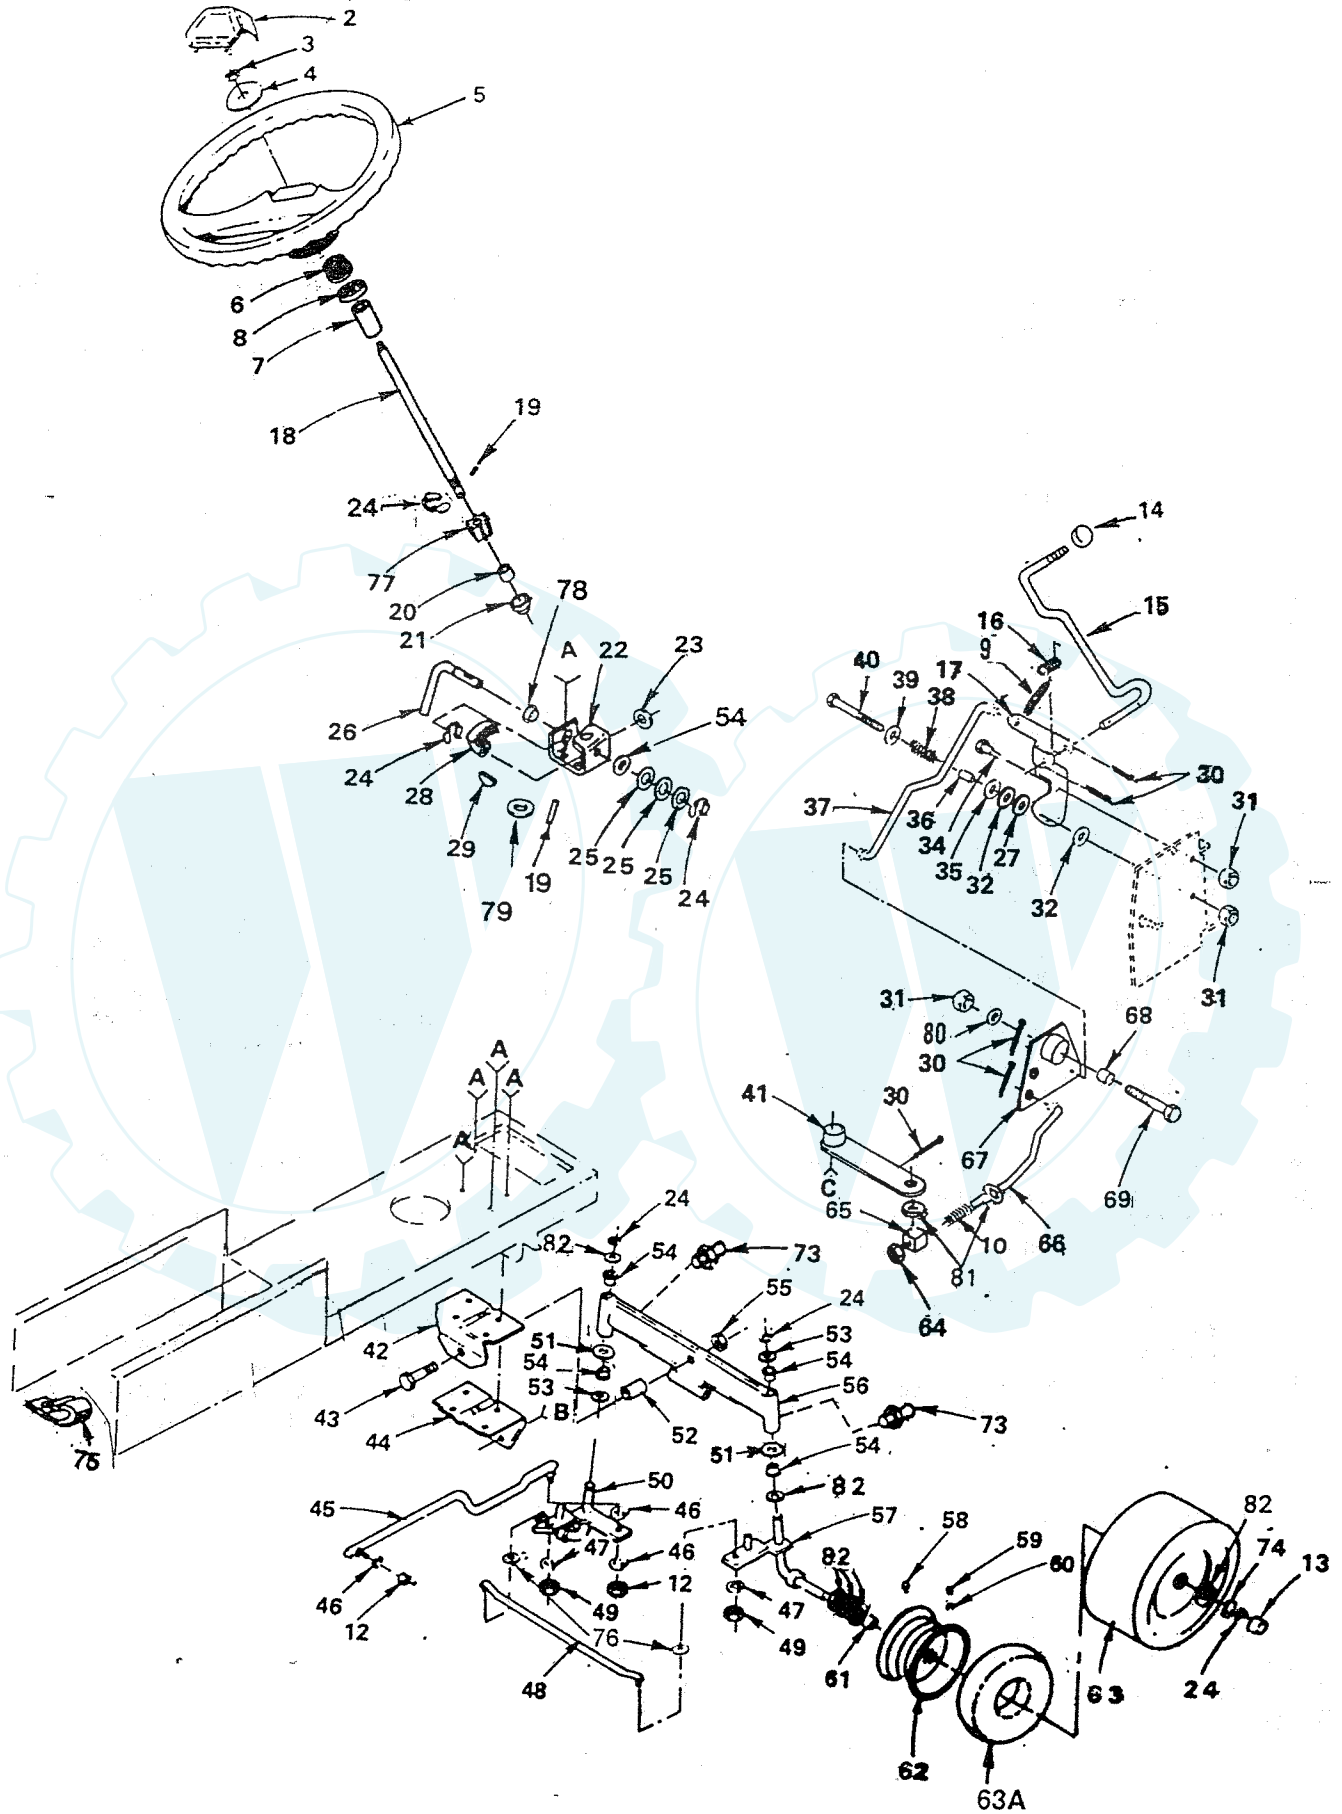

* STANDARD HARDWARE--PURCHASE LOCALLY

REPAIR PARTS

STEERING ASSEMBLY

14 H.P. HYDROSTATIC YARD TRACTOR

www.ersatzteil-service.de

STEERING ASSEMBLY

KEY NO.	PART NO.	DESCRIPTION	KEY NO.	PART NO.	DESCRIPTION
2	121584X	Insert - Steering Wheel	36	108201X	Spacer
3	73940800	Nut - Hex 1/2 - 20	37	108397X	Link - Control
4	100712K	Washer	38	108844X	Spring - Compression
5	121472X	Wheel - Steering	39	19132012	Washer 13/32 x 1 - 1/4 x 12 Ga.
6	100711L	Adapter - Steering Wheel	40	74760648	Bolt - Hex 3/8 - 16 x 3
7	106945X	Tube - Steering Shaft	41	108209X	Arm Assembly - Pump Control
8	106943X	Spacer - Shaft, Steering	42	105663X	Support - Saddle - Rear
9	4921H	Cotter Pin	43	74761060	Bolt - Hex 5/8 - 11 x 3 - 3/4
10	102670X	Spring - Compression	44	105664X	Support - Saddle - Front
13	104757X	Cap - Hub - Front	45	105727X	Link - Drag
14	106933X	Knob - Control	46	10040600	Lockwasher 3/8
15	110845X	Rod - Control	47	10040500	Washer - Lock 5/16
16	108194X	Spring - Torsion	48	121334X	Rod - Tie
17	108196X	Bracket - Control Rod	49	73810500	Nut Lock 5/16 - 24
18	109557X	Shaft - Steering	50	105655X	Spindle - L.H.
19	2882J	Pin - Drive 3/16 x 1	51	19272016	Washer 27/32 x 1 - 1/4 x 16 Ga.
20	74580	Spacer	52	110438X	Spacer
21	71208	Bushing	53	6266H	Hardened Washer
22	109432X	Bracket - Steering	54	3366R	Bearing
23	19212016	Washer 21/32 x 1 - 1/4 x 16 Ga.	55	73901000	Nut - Lock - Flange 5/8 - 11
24	12000029	Klip Ring	56	108075X	Axle - Front
25	6266H	Bearing - Thrust	57	105653X	Spindle - R.H.
26	108683X	Rod - Steering	58	278H	Fitting - Grease
27	108972X	Washer - Phenolic	59	65139	Stem - Valve
28	108684X	Gear - Sector	60	59192	Cap - Valve
29	106126X	Key - Woodruff	61	9040H	Bearing
30	76020412	Pin - Cotter 1/8 x 3/4	62	106732X	Rim - 6" Front
31	73680600	Nut - Lock 3/8 - 16	63	106222X	Tire - Front
32	108200X	Washer - Friction	63A	59904	Tube - Tire - Front (not furnished with tractor)
33	19131312	Washer 13/32 x 13/16 x 12 Ga.	64	73350600	Nut - Hex Jam 3/8 - 16
34	108518X	Bolt - Hex Shoulder 3/8 - 16 x 1 - 3/8	65	108212X	Trunnion
35	19212016	Washer 21/32 x 1 - 1/4 x 16 Ga.	66	120131X	Rod - Adjustable Control
			67	108205X	Bellcrank Assembly
			68	108198X	Spacer
			69	74760624	Bolt - Hex 3/8 - 16 x 1 - 1/2
			70	17490612	Screw - Hex Washer Thread Rolling 3/8 - 16 x 3/4
			71	17490508	Screw - Hex Washer Thread Rolling 5/16 - 18 x 1/2
			73	6855M	Fitting - Grease
			74	19252616	Washer 25/32 x 1 - 5/8 x 16 Ga.
			75	5320R	Clip - Insulated
			76	19111216	Washer
			77	108685X	Gear - Pinion
			78	109816X	Nyliner, Snap - In
			79	101930X	Washer - Hardened
			80	19131316	Washer 13/32 x 13/16 x 16 ga.
			81	19131212	Washer 13/32 x 3/4 x 12 Ga.