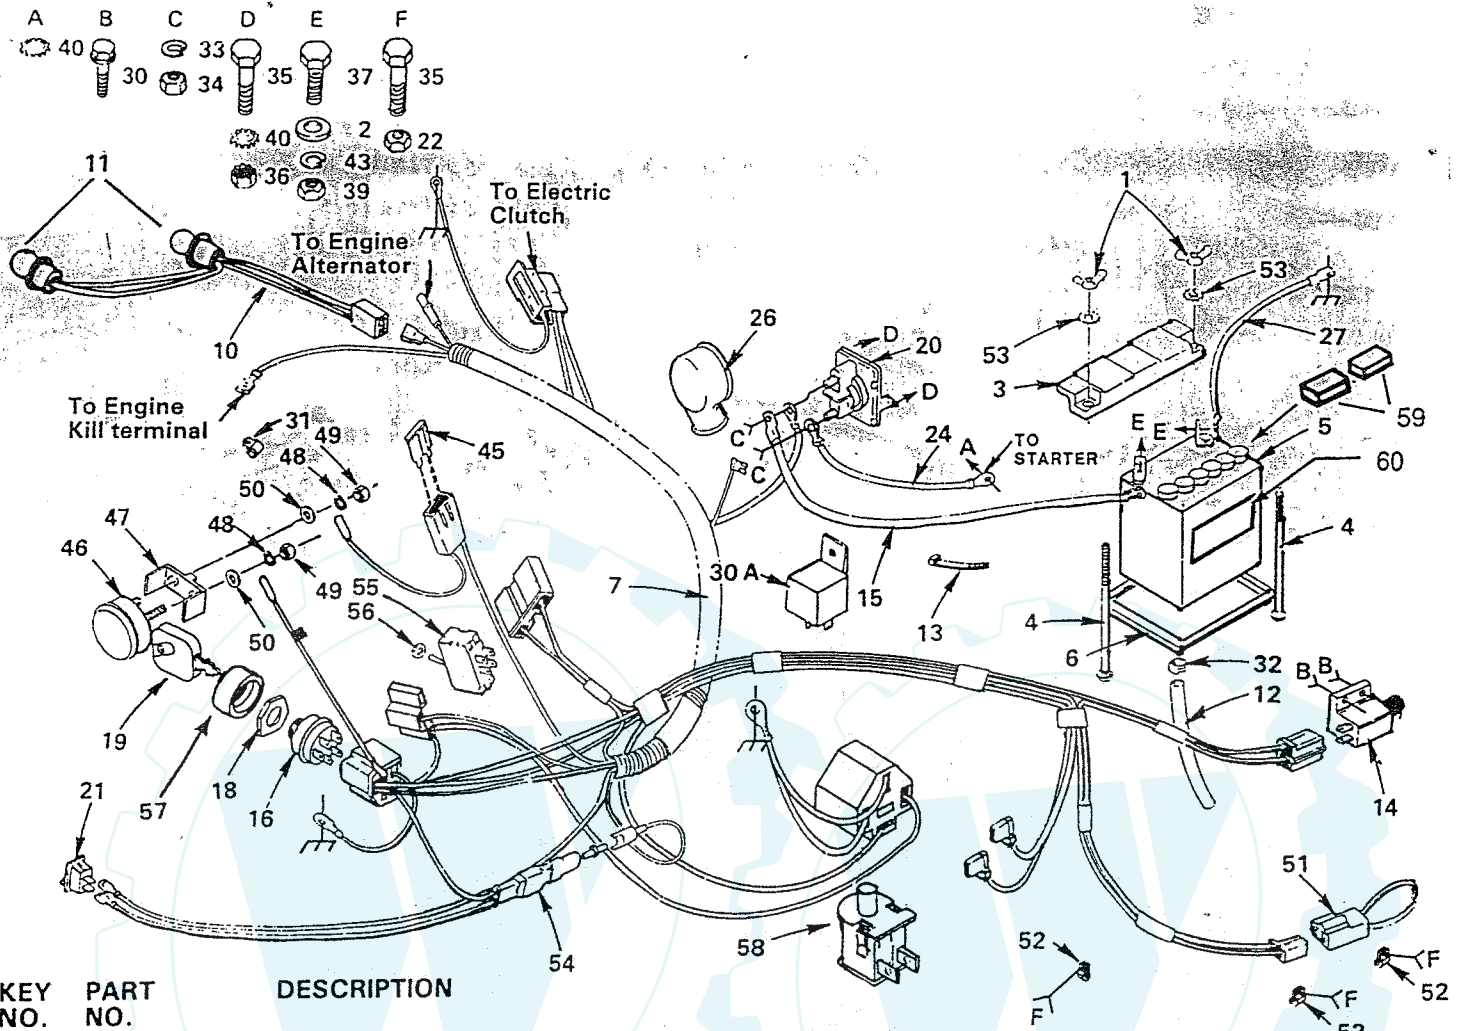

ELECTRICAL

KEY NO.	PART NO.	DESCRIPTION
1	73490400	*Wing Nut 1/4-20
2	19091016	Washer 9/32 x 5/8 x 16 Ga.
3	102476X	Guard-Terminal
4	72240460	Battery Bolt (Bolt-Carriage, Rd. Hd. Sq. Neck 1/4-20 x 7-1/2)
5	121537X	Battery
6	7603J	Battery Tray
7	121534X	Harness-Ignition
10	110859X	Harness-Light Socket
11	7662J	Bulb-Light
12	100541K	Tube-Battery Tray
13	7192J	Cable Tie
14	104445X	Switch - Interlock - Clutch
15	4206J	Cable-Battery (Battery to Solenoid)
16	4406R	Ignition Switch
18	109788X	Nut-Ignition
19	109434X	Key
20	109081X	Solenoid
21	110712X	Switch-Light
22	73680400	Nut-Hex 1/4-20
24	4799J	Cable-Battery (Solenoid to Starter)
26	719J	Terminal Cover (For Solenoid)
27	4207J	Cable-Battery (Battery to Ground)
30	17021008	Screw-Tap. Hex Hd. No. 10-24 UNC x 1/2 Type T
30A	109748X	Relay
31	2751R	Clip-Fuel Line
32	109596X	Clamp-Hose
33	10090400	Lockwasher 1/4
34	73350400	*Nut-Hex Jam 1/4-20

NOTE: ALL COMPONENT DIMENSIONS GIVEN IN U.S. INCHES - 1 INCH = 25.4 MM

REPAIR PARTS

14 H.P. HYDROSTATIC YARD TRACTOR

PUMP

KEY NO.	PART NO.	DESCRIPTION
2	108907X	Reservoir Cover
3	108908X	Reservoir Body
5	108910X	Seal Ring
6	108911X	Cover
7	108912X	Pin
8	108913X	Retaining Ring
9	108914X	Washer
10	108915X	Button
11	108916X	Guide Fitting
12	108917X	O-Ring
13	108918X	Dump Valve Bracket
14	108919X	Spring
15	108920X	Seal Ring
16	108921X	Pump Rotor and Ball Assembly
17	108922X	Pump Race
18	108923X	Cam Ring Assembly (Includes No. 17)
19	108924X	Piston
20	108925X	Back-Up Ring
21	108926X	O-Ring
22	108927X	Pintle
23	108928X	Motor Rotor and Ball Assembly
24	108929X	Retaining Ring
25	108930X	Snap Ring
26	108931X	Bearing
27	108932X	Input Shaft
28	108933X	Seal
29	108934X	O-Ring

NOTE: ALL COMPONENT DIMENSIONS GIVEN IN U.S. INCHES - 1 INCH = 25.4 MM

REPAIR PARTS

14 H.P. HYDROSTATIC YARD TRACTOR

TRANSAXLE

ALL TRANSAXLE PARTS MUST BE PURCHASED THROUGH AND SERVICE PERFORMED BY YOUR LOCAL TECUMSEH DEALER.