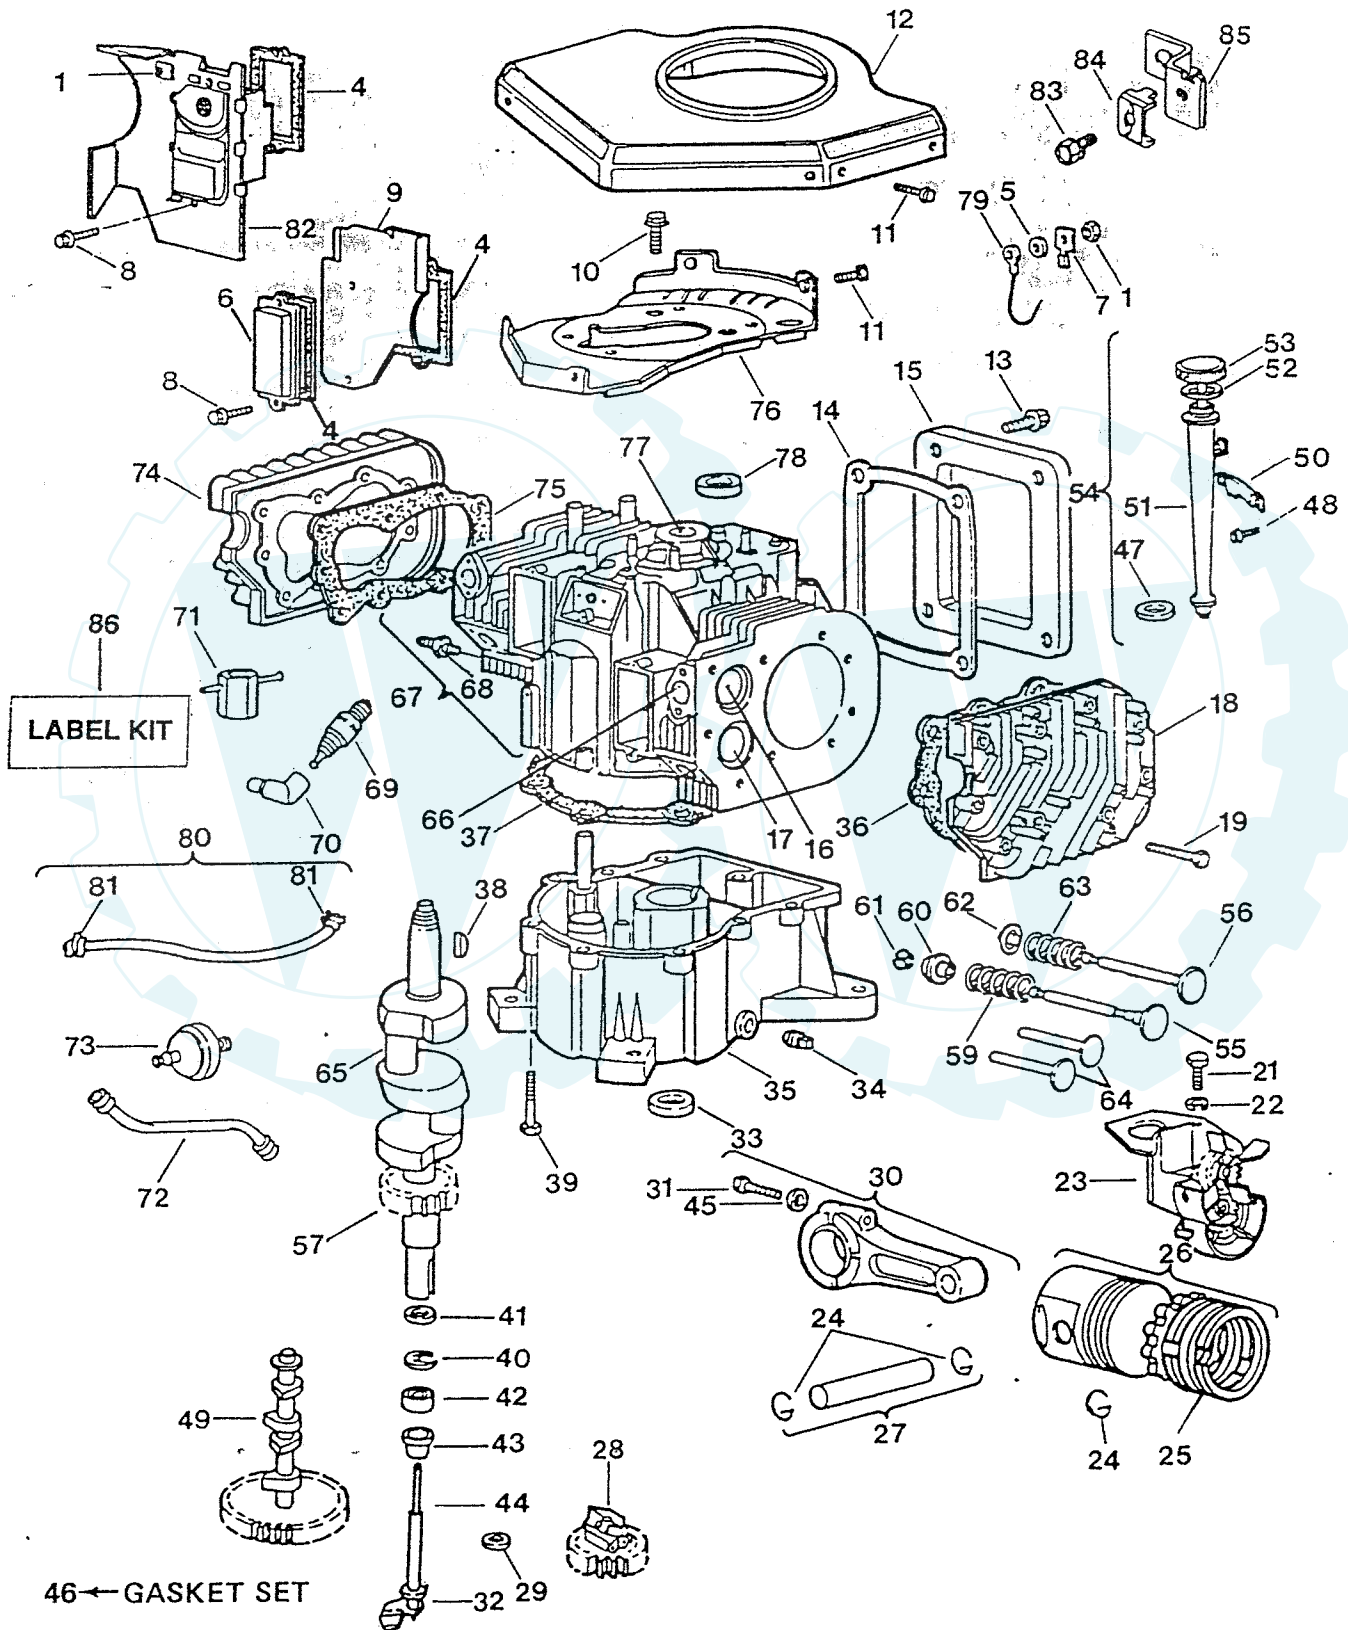

REPAIR PARTS

14 H.P. HYDROSTATIC YARD TRACTOR

ENGINE--MODEL NUMBER 400707, TYPE NUMBER 1211-01

CYLINDER, CRANKSHAFT AND ENGINE BASE GROUP

ALL ENGINE PARTS MUST BE PURCHASED THROUGH AND SERVICE PERFORMED BY YOUR LOCAL BRIGGS AND STRATTON DEALER.

REPAIR PARTS

14 H.P. HYDROSTATIC YARD TRACTOR

ENGINE--MODEL NUMBER 400707, TYPE NUMBER 1211-01

CYLINDER, CRANKSHAFT AND ENGINE BASE GROUP

KEY NO	PART NO.	DESCRIPTION	KEY NO	PART NO.	DESCRIPTION
1	90576	Nut - Hex 8 - 32	40	94296	Retainer - E-Ring
4	27803	*Gasket - Valve Cover	41	491287	Foam Seal - Governor Shaft
5	92791	Washer - Lock, Shakeproof	42	261560	Upper Bushing - Governor
6	222892	Cover - Breather, Cylinder No. 2	43	262332	Lower Bushing - Governor
7	93722	Terminal - Spade	44	491530	Crank - Governor
8	93394	Screw - Sem	45	220863	Washer - Governor Crank (Inside)
9	222912	Baffle - Air	46	394501	Gasket Set
10	93777	Screw - Hex Head (Back Plate to Cylinder)	47	271157	Seal - Filler Tube
11	93158	Screw - Sem	48	93469	Screw - Hex Head
12	491247	Housing - Blower	49	212968	Gear - Cam
13	93882	Screw - Crankcase Cover Mtg. Sem	50	222875	Clamp - Oil Filler
14	270981	*Gasket - Crankcase	51	280224	Tube - Oil Filler
15	222860	Cover Plate - Crankcase	52	271170	Seal - Oil Filler Cap
16	261463	+ Seat - Intake Valve (Standard)	53	394020	Cap and Dipstick - Oil Filler
17	210940	+ Seat - Exhaust Valve (Standard)	54	394394	Dipstick and Tube Assembly (Inc. Key No's. 47, 48, 50, 51, 52 & 53)
18	212462	Head - Cylinder No. 2	55	390420	Valve - Exhaust
19	93211	Screw - Cylinder Hd. (2 21/32 Lg.)	56	261528	Valve - Intake
21	93686	Screw - Hex Head (10 - 32 x 5/8)	57	231445	Gear - Timing
22	92290	Washer - Lock (No. 10 x 1/16 x 3/64)	59	26828	Spring - Exhaust Valve
23	393415	Oil Slinger Assembly	60	292260	Rotocoil - Exhaust Valve
24	260924	Lock - Piston Pin	61	93630	Retainer - Exhaust Valve Rotocoil (2)
25	394959	Ring Set - Piston (Standard)	62	221596	Retainer - Intake Valve
25	394960	Ring Set - Piston (.010" O.S.)	63	65906	Spring - Intake Valve
25	394961	Ring Set - Piston (.020" O.S.)	64	261368	Tappet - Valve
25	394962	Ring Set - Piston (.030" O.S.)	65	393382	**Crankshaft
26	394955	Piston Assembly (Standard) (Inc. Key No's. 24 & 25)	66	261961	+ Guide - Exhaust Valve
26	394956	Piston Assembly (.010" O.S.)	67	491730	Cylinder Assembly (Inc. Key No's 77&78)
26	394957	Piston Assembly (.020" O.S.)	68	230318	Connector - Impulse Pump
26	394958	Piston Assembly (.030" O.S.)	69	394539	Plug - Spark (Resistor)-Champion RJ-12 or equivalent
27	299691	Pin Assembly - Piston (Standard) (Inc. Key No. 24)	70	66538	Elbow - Spark Plug
27	391286	Pin Assembly - Piston (.005" O.S.)	71	89838	Wrench - Spark Plug
28	394348	Gear - Governor	72	280225	Tube Breather
29	222773	Washer - Thrust	73	394358	Filter - Fuel (In Fuel Line to Tank)
30	393270	Rod Assembly - Connecting (Inc. Key No's. 31 & 32)	74	212461	Head - Cylinder No. 1
		NOTE: FOR CONNECTING ROD WITH .020" UNDERSIZE CRANK-PIN BORE - ORDER NO. 393714	75	271867	*Gasket - Cylinder
31	92909	Screw - Connecting Rod	76	491304	Back Plate Assembly
32	223882	Washer, Governor Crank	77	399265	+ Bearing - Cylinder
33	291675	Seal - Oil	78	391086	Seal - Oil
34	91084	Plug - Oil Drain	79	391115	Wire - Ground
35	393552	Base Assembly - Crankcase	80	299146	Line - Fuel (Inc. Key No. 81)
36	271868	*Gasket - Cylinder Head No. 2	81	93053	Clamp - Fuel Line
37	271142	*Gasket - Crankcase Cover (1/64" thick)	82	393370	Breather Assembly No. 1
37	271188	*Gasket - Crankcase Cover (.005" thick)	83	93496	Screw - Hex Hd.
37	271189	*Gasket - Crankcase Cover (.009" thick)	84	221535	Clamp - Casing
38	222698	Key - Flywheel	85	223890	Bracket - Choke Cable
39	93585	Screw - Hex Hd. Sem	86	491260	Label Kit
					*INCLUDED IN GASKET SET 394501
					+SPECIAL TOOLS REQUIRED TO INSTALL
					**Order 94196 Key for Timing Gear Retaining Device

Key 66 NOTE: 231218 Guide Intake (Brass)