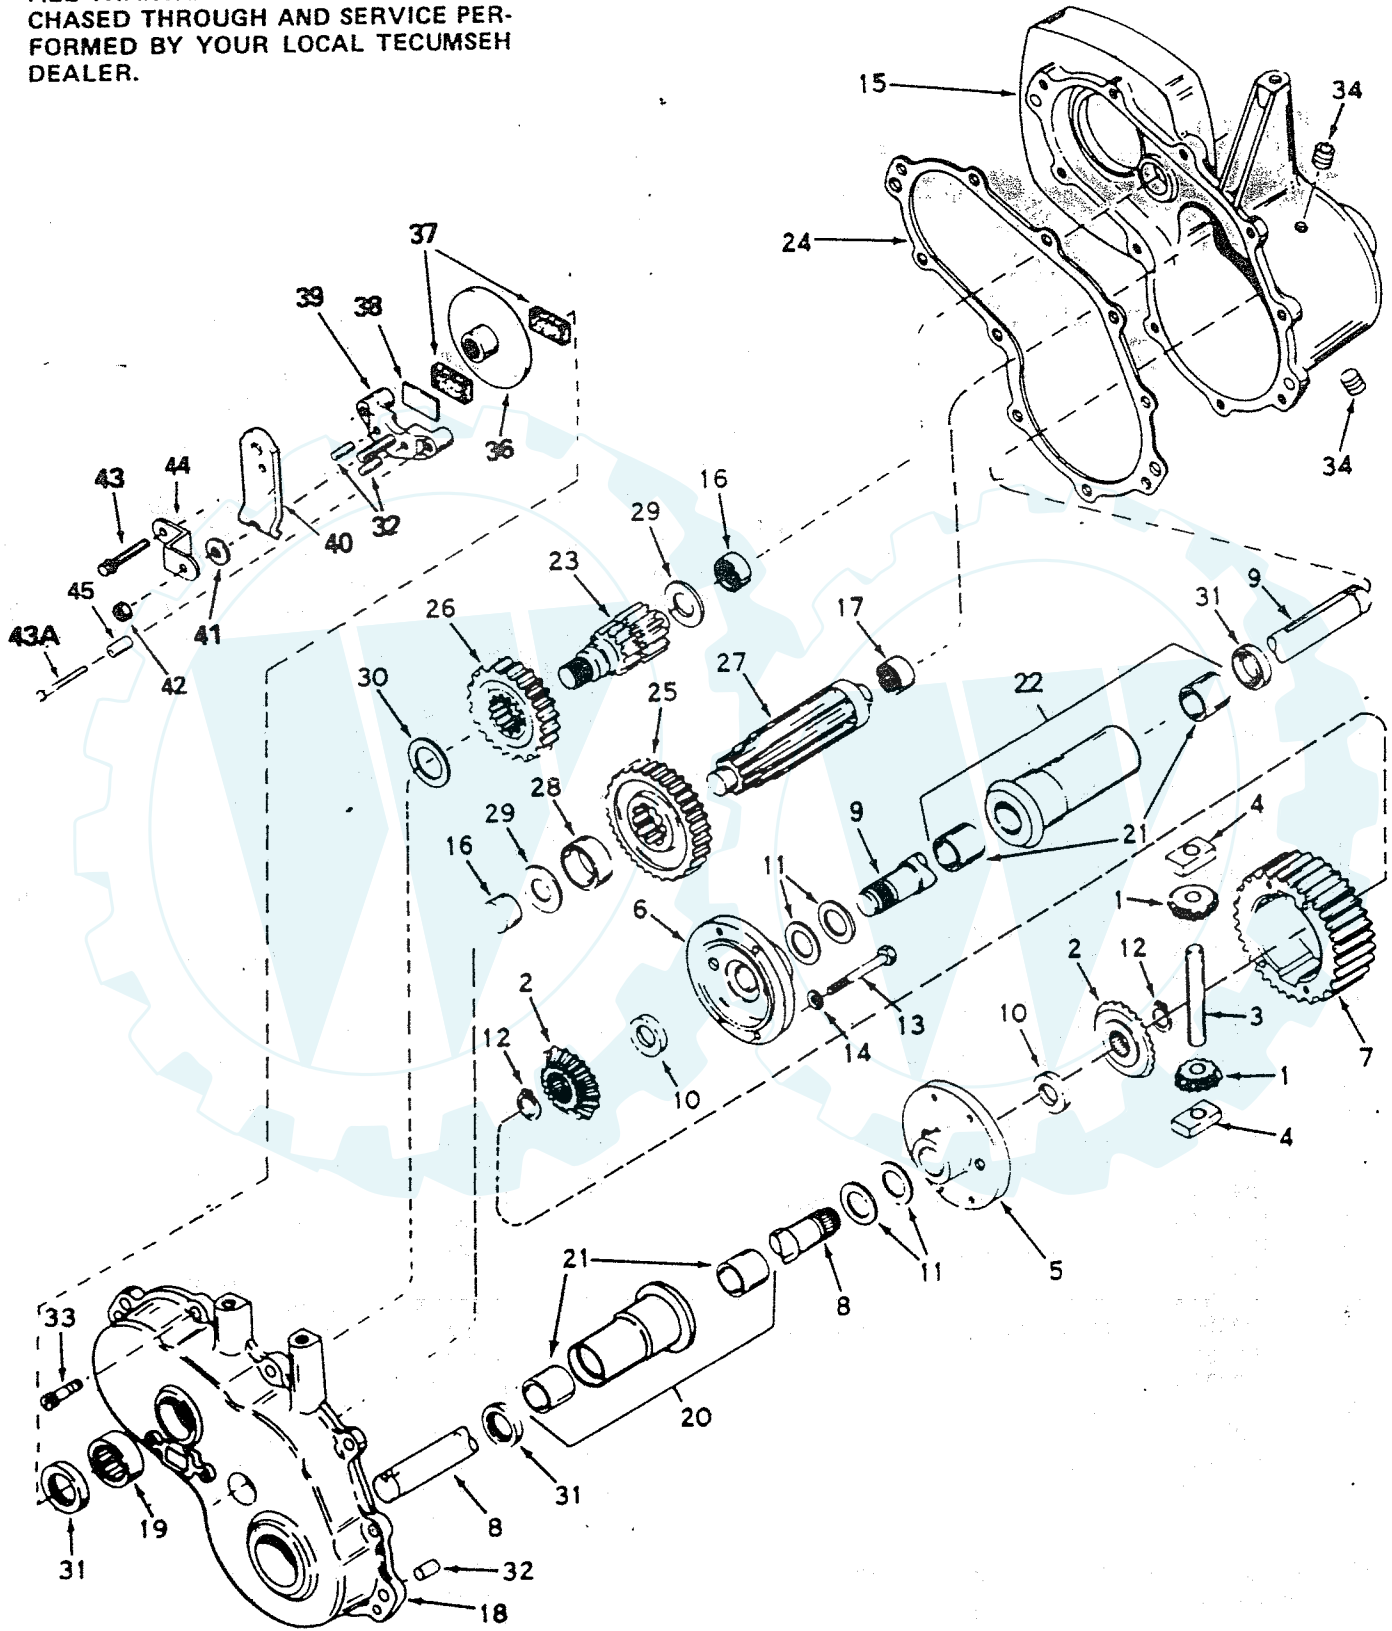

REPAIR PARTS

14 H.P. HYDROSTATIC YARD TRACTOR

TRANSAXLE

ALL TRANSAXLE PARTS MUST BE PURCHASED THROUGH AND SERVICE PERFORMED BY YOUR LOCAL TECUMSEH DEALER.

REPAIR PARTS

14 H.P. HYDROSTATIC YARD TRACTOR

TRANSAXLE

KEY NO.	PART NO.	DESCRIPTION	KEY NO.	PART NO.	DESCRIPTION
1	778197	Gear, Bevel pinion	24	788044	Gasket, Case-to-cover
2	778198	Gear, Bevel	25	778036	Gear, Output
3	786019	Pin, Drive	26	778083	Gear, Idler
4	786027	Block, Drive	27	778041	Shaft, Output
5	774028A	Carrier, Differential	28	786017	Spacer
6	774029A	Carrier, Differential	29	780001	Washer
7	778033A	Gear, Ring	30	780090	Washer
8	774526	Axle (13-11/64" long)	31	788008	Seal, Oil
9	774527	Axle (15-11/64" long)	32	786026	Pin, Dowel
10	780107	Washer	33	792046	Screw, Hex washer hd. taptite, 1/4 - 20 x 1
11	780042	Washer, Thrust	34	792122	Plug, Pipe (3-8-18)
12	792018	Ring, Snap	36	790027	Disk, Brake
13	792020	Screw, Hex hd., 1/4-20 x 2-1/4	37	790006	Pad, Brake
14	792006	Lockwasher, 1/4"	38	790007	Plate, Brake pad
15	770052	Case Assy. (Incl. Nos. 16 & 17)	39	790025	Holder, Brake pad
16	780013	Bearing, Needle	40	790017	Lever, Brake
17	780088	Bearing, Needle	41	792076	Washer, Flat
18	772085	Cover Assy., (Incl. Nos. 16 & 19)	42	792075	Locknut, 5/16-24
19	780089	Bearing, Needle	43	792073	Screw, Flanged hex hd. thread forming, 1/4-20 x 1-1/4
20	782041A	Housing & Bushing Assy. (6-5/8" long) (Incl. 2 of No. 21)	43A	792085	Screw, Flanged hex hd. thread forming, 1/4-20 x 2-1/4
21	780054	Bushing	44	786086	Bracket, Brake lever
22	782042A	Housing & Bushing Assy. (8-5/8" long) (Incl. 2 of No. 21)	45	786066	Spacer
23	776207	Shaft, Brake