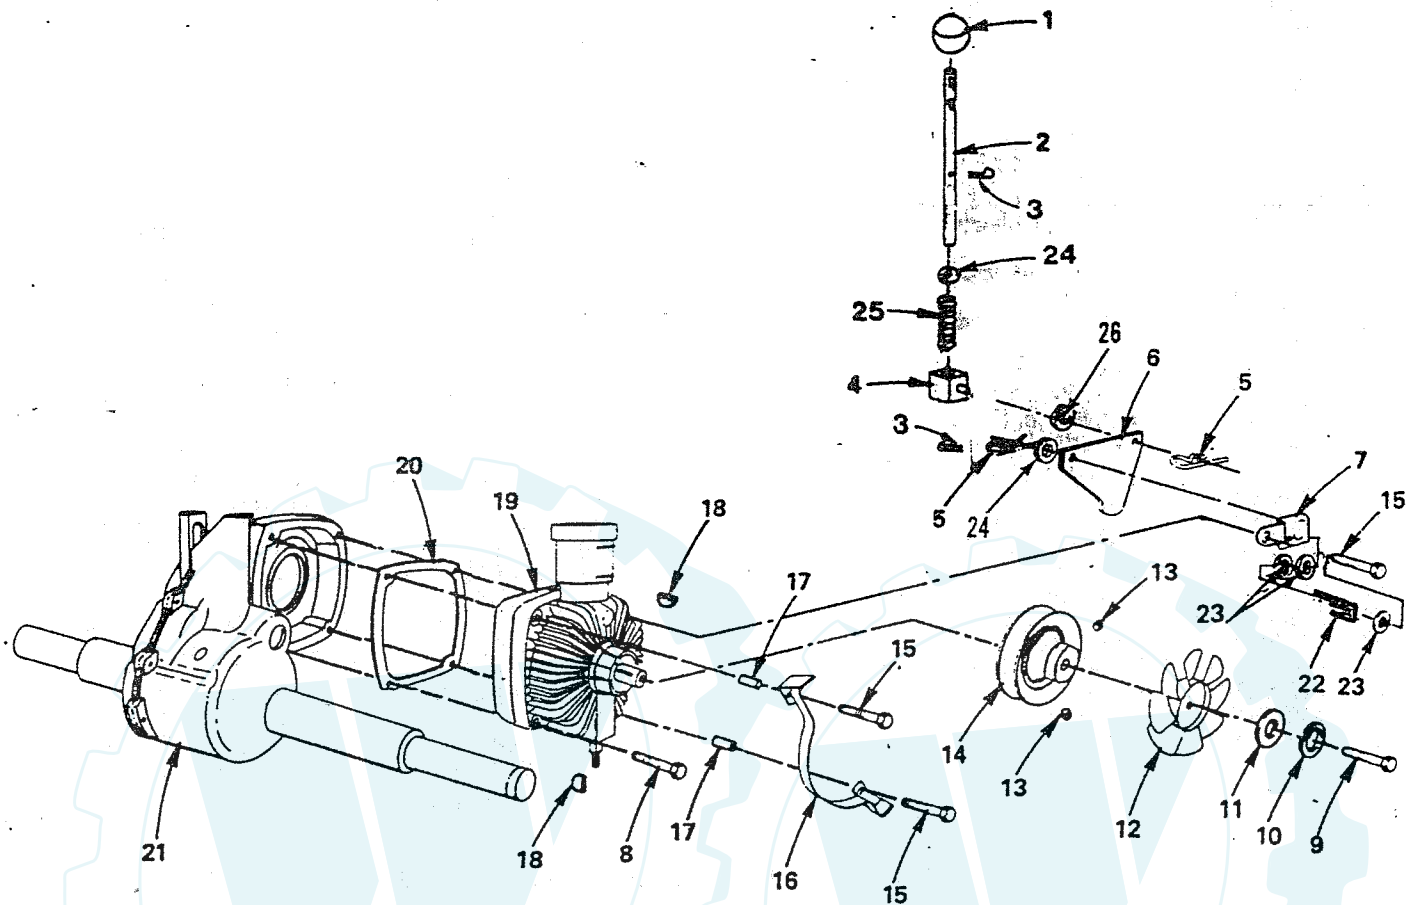

DIFFERENTIAL AND PUMP ASSEMBLY

KEY NO.	PART NO.	DESCRIPTION
1	106932X	Knob, Control
2	120345X	Rod, Coast Control
3	76020412	Cotter Pin 1/8 x 3/4
4	108212X	Trunnion
5	4921H	Spring - Retainer
6	108222X	Control, Coast
7	108182X	Bracket Assembly - Coast
8	74760648	Bolt - Hex 3/8 - 16 x 3
9	74780412	Bolt - Hex 1/4-20 X 3/4
10	10040400	Washer - Lock Helical Spring 1/4
11	19092016	Washer 9/32 x 1 - 1/4 x 16 Ga.
12	108833X	Fan, Hydro, 7"
13	23200506	Screw - Set 5/16 - 18 x 3/8
14	108099X	Pulley - Transaxle
15	74760656	Bolt - Hex 3/8 - 16 x 3 - 1/2
16	108185X	Guard Assembly - Belt
17	5648R	Spacer
18	2898J	Key
19	108180X	Pump - Hydro
20	108179X	Gasket - Hydro
21	-----	Differential and Gear Reduction Assembly (Order from Tecumseh, Model 1300)
22	104777X	Retainer - Belt
23	19131312	Washer 13/32 x 13/16 x 12 Ga.
24	19131212	Washer 13/32 x 3/4 c 12 Ga.
25	102670X	Spring - Compression
26	19131614	Washer 13/32 x 1 x 14 Ga.

NOTE: ALL COMPONENT DIMENSIONS GIVEN IN U.S. INCHES - 1 INCH = 25.4 MM