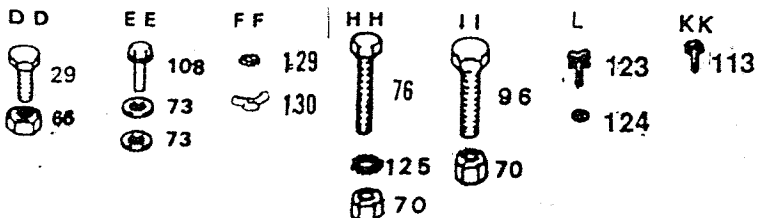

KEY NO.	PART NO.	DESCRIPTION	KEY NO.	PART NO.	DESCRIPTION
1	121442X	Seat	65	105529X	Bolt - Shoulder 5/16 - 18
2	121247X	Pan-Seat	66	73680500	Nut - Lock 5/16 - 18
3	105513X	Bracket-Pivot, Seat	70	73680600	Nut - Crownlock 3/8 - 16 -
4	120822X	Decal-Caution	71	17490608	Screw - Hex Washer Thread Rolling 3/8 - 16 x 1/2
5	121642X	Fender	72	17490612	Screw - Hex Washer Thread Rolling 3/8 - 16 x 3/4
6	106202X	Reflector, Rear	74	72140606	Bolt - Carriage 3/8 - 16 x 3/4
7	121586X	Decal-Fender	75	17431008	Screw - Hex Self Tapping No. 10 - 16 x 1/2
9	105511X	Strap-Fender	76	74760616	* Bolt - Hex 3/8 - 16 x 1
10	121067X	Spring-Compression R.H.	77	121794X	Cover - Access
11	105531X	Nut-Push	79	19091216	Washer 9/32 x 3/4 x 16 Ga.
12	105508X	Bracket-Fender	81	73220400	* Bolt - Hex 1/4 - 20
13	6431J	Pad-Spacer	82	74760532	* Bolt - Hex 5/16 - 18 x 2
14	121221X	Cap-Fuel	83	73510500	Nut - Keps 5/16 - 18
15	106020X	Tank-Fuel	84	17211010	Screw - Hex Head Washer Hd. Tap. No. 10-16 x 5/8
16	3645J	Bushing	85	104755X	"J" Fastener
17	8710J	Stem-Tank, Fuel	86	17490512	Screw - Hex Washer Thread Rolling 5/16 - 18 x 3/4
18	6999R	Clamp-Hose	88	7605J	Bolt - Shoulder 1/4 - 20
19	5277J	Line-Fuel	89	73680400	Nut - Lock 1/4 - 20
21	105523X	Panel-Dash, L.H.	90	74191008	Screw - Pan Hd. Machine No. 10-24 x 1/2
22	109219X	Deflector - Debris	91	10071000	Washer - Lock No. 10
23	74760610	Bolt-Hex 3/16 - 16 x 5/8	93	19131312	Washer 13/32 x 13/16 x 12 Ga.
24	105465X	Footrest - L.H.	96	74760612	Bolt - Hex 3/8 - 16 x 3/4
25	101892X	Decal-Clutch/Brake	98	109808X	Latch - Hood
26	108682X	Decal-Drive Belt	99	73731000	Nut - Keps 10 - 24
27	109864X	Pad-Footrest	100	7206J	Spacer - Split 10 x 3/4
28	121306X	DrawBar	101	19070818	Washer 7/32 x 1/2 x 18 Ga.
29	74760510	Bolt-Hex 5/16 - 18 x 5/8	102	74981020	Screw - Mach. Cr. Pan 10-24 x 1-1/4
30	74180512	Screw-mach. Cr. Thd. 5/16 - 18 x 3/4	104	19111116	Washer 11/32 x 11/16 x 16 Ga.
31	121278X	Chassis	106	10090400	Washer - Lock 1/4
32	105464X	Footrest - R.H.	109	2751R	Clip
33	110828X	Panel-Dash, R.H.	113	121144X	Bolt - Shoulder 5/16 - 18
34	4171R	Clip - Insulated	114	19171912	Washer 15/32 x 1 x 16 Ga.
35	110436X	Grommet	116	121236X	Spacer
36	109252X	Shield-Debris	120	110853X	Bracket Assembly, R.H.
37	108106X013	Saddle	121	110852X	Bracket Assembly, L. H.
38	1554J	Bushing - Steering	122	105419X	Strap - Grill
39	109820X	Decal- Instruction, Operating	123	1200068X	Adjustment Knob
40	104805X	Dash Assembly - Lower	124	19171912	Washer 17/32 x 1 - 3/16 x 12 Ga.
41	121312X	Dash	125	11050600	Lockwasher 3/8 Ext. Tooth
42	2029J	Nut-Weld	126	19131614	Washer 13/32 x 1 x 14 Ga.
43	121723X012	Plate - Dash	127	17190412	Screw Thrd. Roll 1/4 - 20 x 3/4
46	108372X388	Panel - Side, L.H.	128	19091216	Washer 9/32 x 3/4 x 16 Ga.
47	123841X	Decal - Side Panel, 14 H.P.	129	11030400	Lockwasher Ext. Tooth
48	121589X	Decal - Strip, Hood	130	73490400	Wingnut
49	121587X	Decal - Hood L. H.	131	11050400	Washer 1/4 Est. Tooth
50	106784X	Strap Assembly - Hinge, Rear	132	19111212	Washer 11/32 x 3/4 x 12 Ga.
51	104618X	Strap Assembly - Hinge, Front	134	121248X	Bushing, Snap .80
52	108370X388	Hood	135	73900400	Lock Nut, Flange 1/4
53	5479J	Plug - Button	136	121246X	Bracket, Switch Mount
54	110829X	Support Assembly - Dash	137	121249X	Spacer, Split .28 x .88
55	106965X	Plate - Support, Battery	138	72170410	Bolt, Carr. 1/4 x 1-1/4
57	108371X388	Panel - Side, R.H.	139	121251	Foam Strip
58	121588X	Decal - Hood, R. H.	140	121250	Spring, Compression
59	104613X	Bezel Assembly	141	74641008	Screw, Pan Hd. #10 - 32
60	106395X	Lens	142	73951000	Nut, Keps #10
61	110855X	Support - Grill, L.H.			
62	110854X	Support - Grill, R.H.			
64	122100X	Grill Assembly			

NOTE: ALL COMPONENT DIMENSIONS GIVEN IN U.S. INCHES - 1 INCH = 25.4 MM

*STANDARD HARDWARE -- PURCHASE LOCALLY