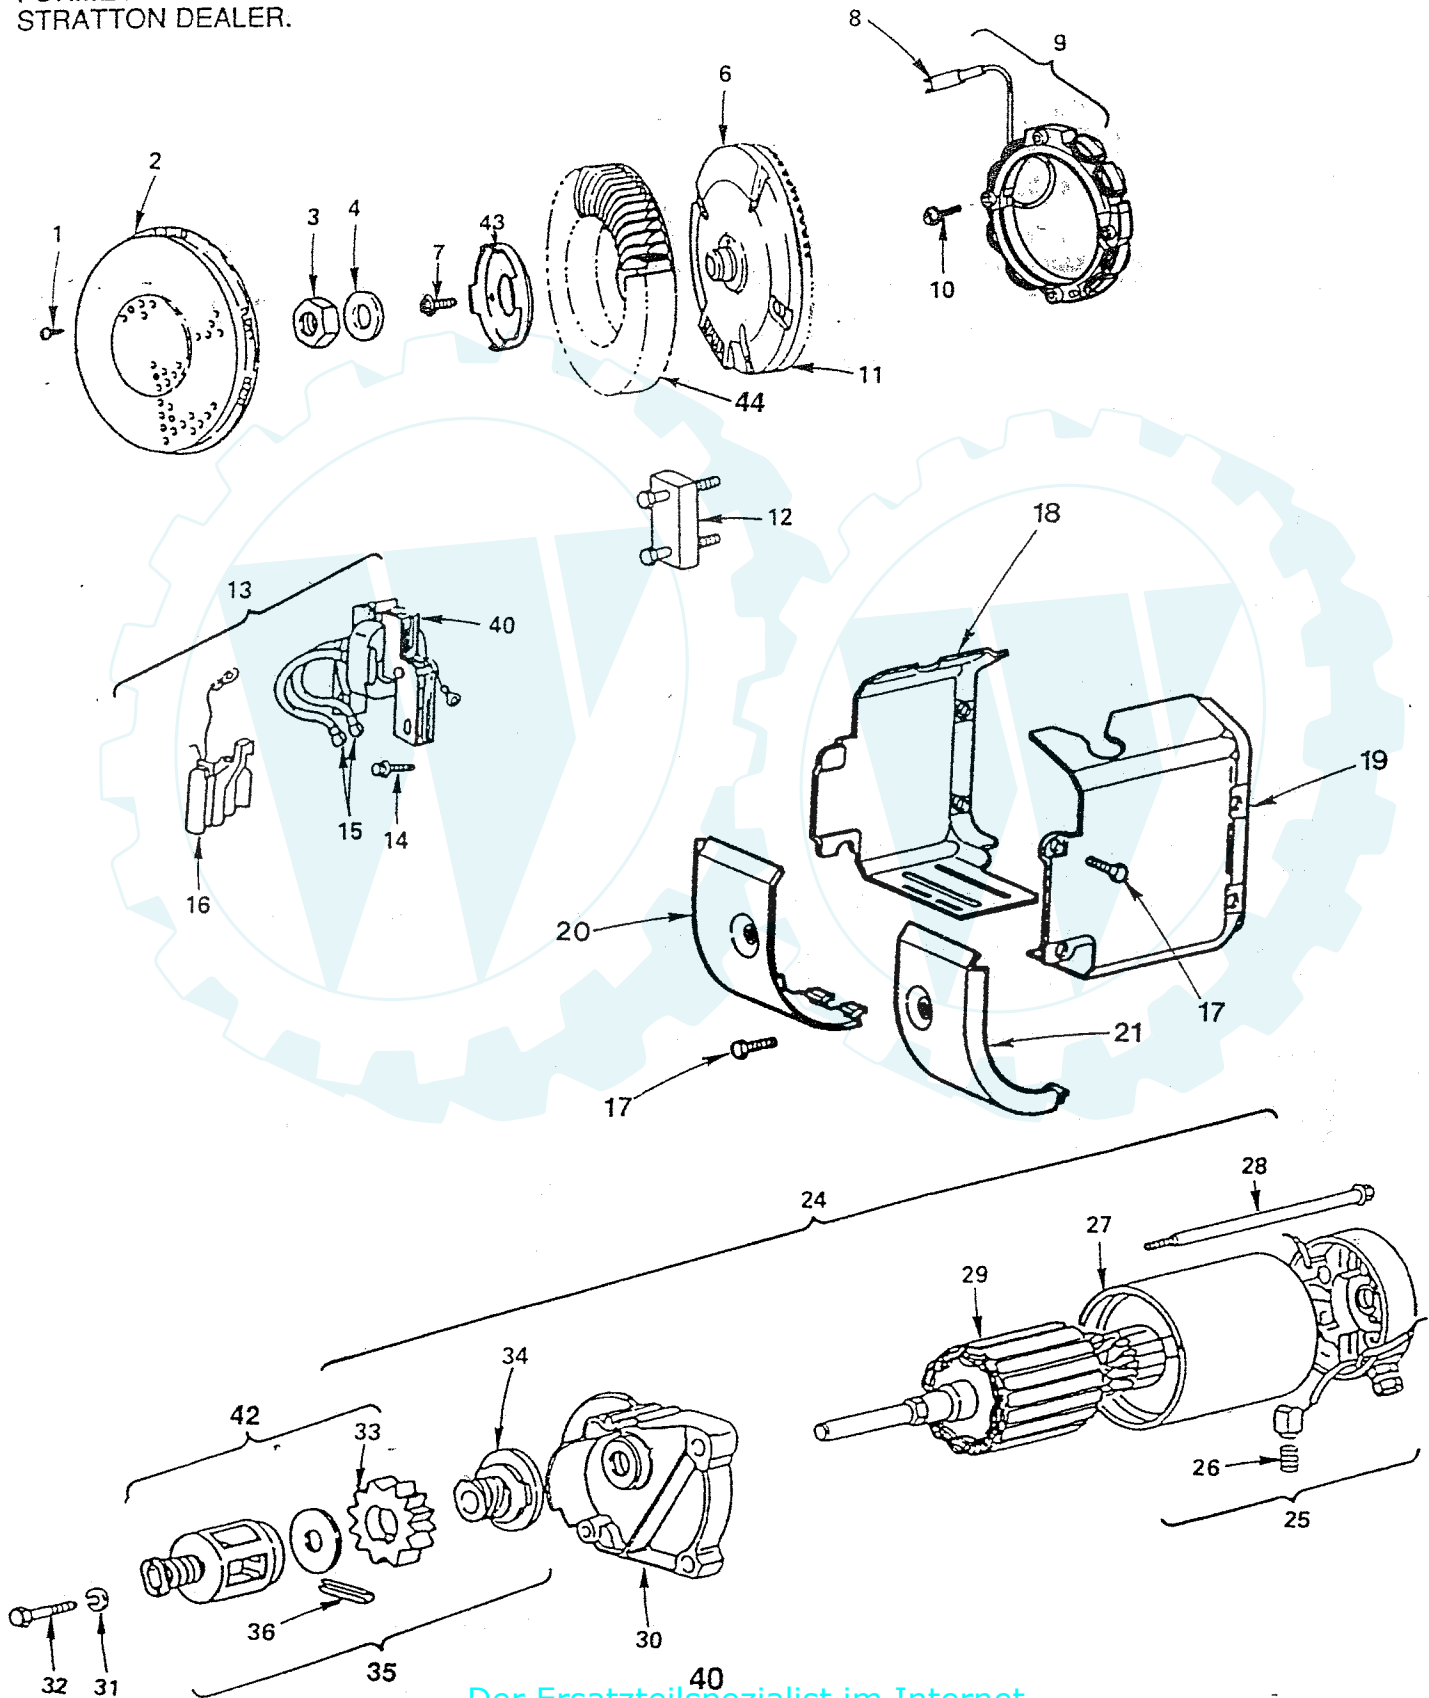

REPAIR PARTS

www.ersatzteil-service.de

14 H.P. HYDROSTATIC YARD TRACTOR

ENGINE MODEL NUMBER 402707, TYPE NUMBER 1211-01

ALTERNATOR AND STARTER MOTOR GROUP

ALL ENGINE PARTS MUST BE PURCHASED THROUGH AND WARRANTY SERVICE PERFORMED BY YOUR LOCAL BRIGGS AND STRATTON DEALER.

REPAIR PARTS

14 H.P. HYDROSTATIC WARD TRACTOR www.wardtractor.com/service.de

ENGINE MODEL NUMBER 402707, TYPE NUMBER 1211-01

ALTERNATOR AND STARTER MOTOR GROUP

KEY NO.	PART NO.	DESCRIPTION	KEY NO.	PART NO.	DESCRIPTION
1	94326	Screw - Sem	18	222848	Cover - Air Guide
2	222673	Screen - Flush Rotating	19	222849	Cover - Air Guide
3	230674	Nut - Hex	20	222846	Shield - Cylinder
4	222511	Washer - Spring	21	222847	Shield - Cylinder
5	222674	Cup - Screen Mounting	24	394808	Motor - Starting (Inc. Key No's: 25, 26, 27, 28, 29, 30, 31, 32, 33 & 34)
6	491180	Flywheel and Ring Gear Assembly - Magneto	25	395537	Commutator End Cap Assembly Starter
7	93535	Screw - Sem	26	395538	Brush Set
8	393537	Connector Assembly	27	393825	Housing Assembly
9	392595	Stator - Alternator (Tri Circuit) (Inc. Key No. 8)	28	94003	Thru Bolt
10	93621	Screw - Sem	29	390837	Armature Assembly (Motor)
11	391362	Gear - Flywheel Ring (Includes Mounting Parts)	30	394860	Drive End Cap Assembly - Starter
12	19203	Puller - Flywheel (Optional Accessory)	31	90366	Lockwasher
13	394891	Armature Group (Inc. Key No's: 15, 16 & 40)	32	91162	Screw - Hex Head (5/16 - 18 x 1 - 1/2)
14	93381	Screw - Armature Mounting Sem	33	280104	Gear - Starter
15	221798	Terminal - Ignition Cable	34	398003	Clutch Assembly - Starter
16	394970	Trigger Coil Assembly Magnatron Ignition	35	393254	Kit Pinion Spring (Inc. Key No.'s 33 & 36)
17	93163	Screw - Sem	36	94192	Roll Pin
			40	394988	Armature Assembly
			42	396865	Starter Drive Group (Inc. Key No's: 33, 34 & 35)
			43	223726	Retainer - Fan
			44	280815	Fan - Flywheel