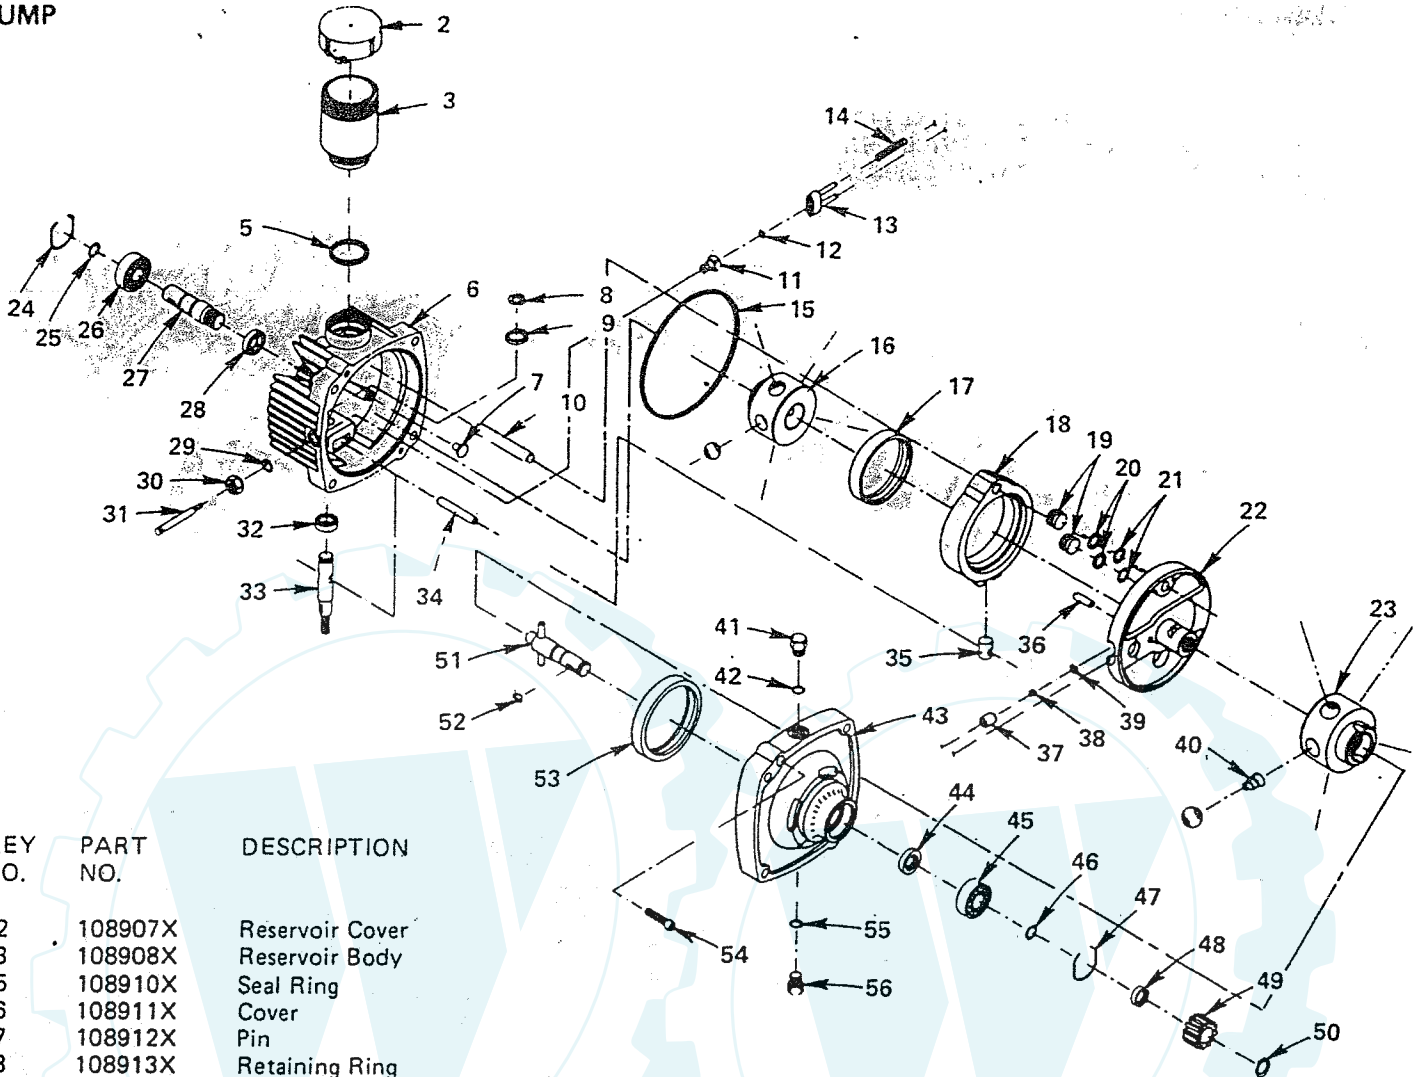

** NOT SERVICED

NOTE: ALL COMPONENT DIMENSIONS GIVEN IN U.S. INCHES - 1 INCH = 25.4 MM

DIFFERENTIAL AND PUMP ASSEMBLY

KEY NO.	PART NO.	DESCRIPTION
1	106932X	Knob, Control
2	120345X	Rod, Coast Control
3	76020412	Cotter Pin 1/8 x 3/4
4	108212X	Trunnion
5	4921H	Spring - Retainer
6	108222X	Control, Coast
7	108182X	Bracket Assembly - Coast
8	74760648	Bolt - Hex 3/8 - 16 x 3
9	74780412	Bolt - Hex 1/4-20 X 3/4
10	10040400	Washer - Lock Helical Spring 1/4
11	19092016	Washer 9/32 x 1 - 1/4 x 16 Ga.
12	108833X	Fan, Hydro, 7"
13	23200506	Screw - Set 5/16 - 18 x 3/8
14	108099X	Pulley - Transaxle
15	74760656	Bolt - Hex 3/8 - 16 x 3 - 1/2
16	108185X	Guard Assembly - Belt
17	5648R	Spacer
18	2898J	Key
19	108180X	Pump - Hydro
20	108179X	Gasket - Hydro
21	-----	Differential and Gear Reduction Assembly (Order from Tecumseh, Model 1300)
22	104777X	Retainer - Belt
23	19131312	Washer 13/32 x 13/16 x 12 Ga.
24	19131212	Washer 13/32 x 3/4 c 12 Ga.
25	102670X	Spring - Compression
26	19131614	Washer 13/32 x 1 x 14 Ga.

NOTE: ALL COMPONENT DIMENSIONS GIVEN IN U.S. INCHES - 1 INCH = 25.4 MM

REPAIR PARTS

14 H.P. HYDROSTATIC YARD TRACTOR

PUMP

KEY NO.	PART NO.	DESCRIPTION
2	108907X	Reservoir Cover
3	108908X	Reservoir Body
5	108910X	Seal Ring
6	108911X	Cover
7	108912X	Pin
8	108913X	Retaining Ring
9	108914X	Washer
10	108915X	Button
11	108916X	Guide Fitting
12	108917X	O-Ring
13	108918X	Dump Valve Bracket
14	108919X	Spring
15	108920X	Seal Ring
16	108921X	Pump Rotor and Ball Assembly
17	108922X	Pump Race
18	108923X	Cam Ring Assembly (Includes No. 17)
19	108924X	Piston
20	108925X	Back-Up Ring
21	108926X	O-Ring
22	108927X	Pintle
23	108928X	Motor Rotor and Ball Assembly
24	108929X	Retaining Ring
25	108930X	Snap Ring
26	108931X	Bearing
27	108932X	Input Shaft
28	108933X	Seal
29	108934X	O-Ring