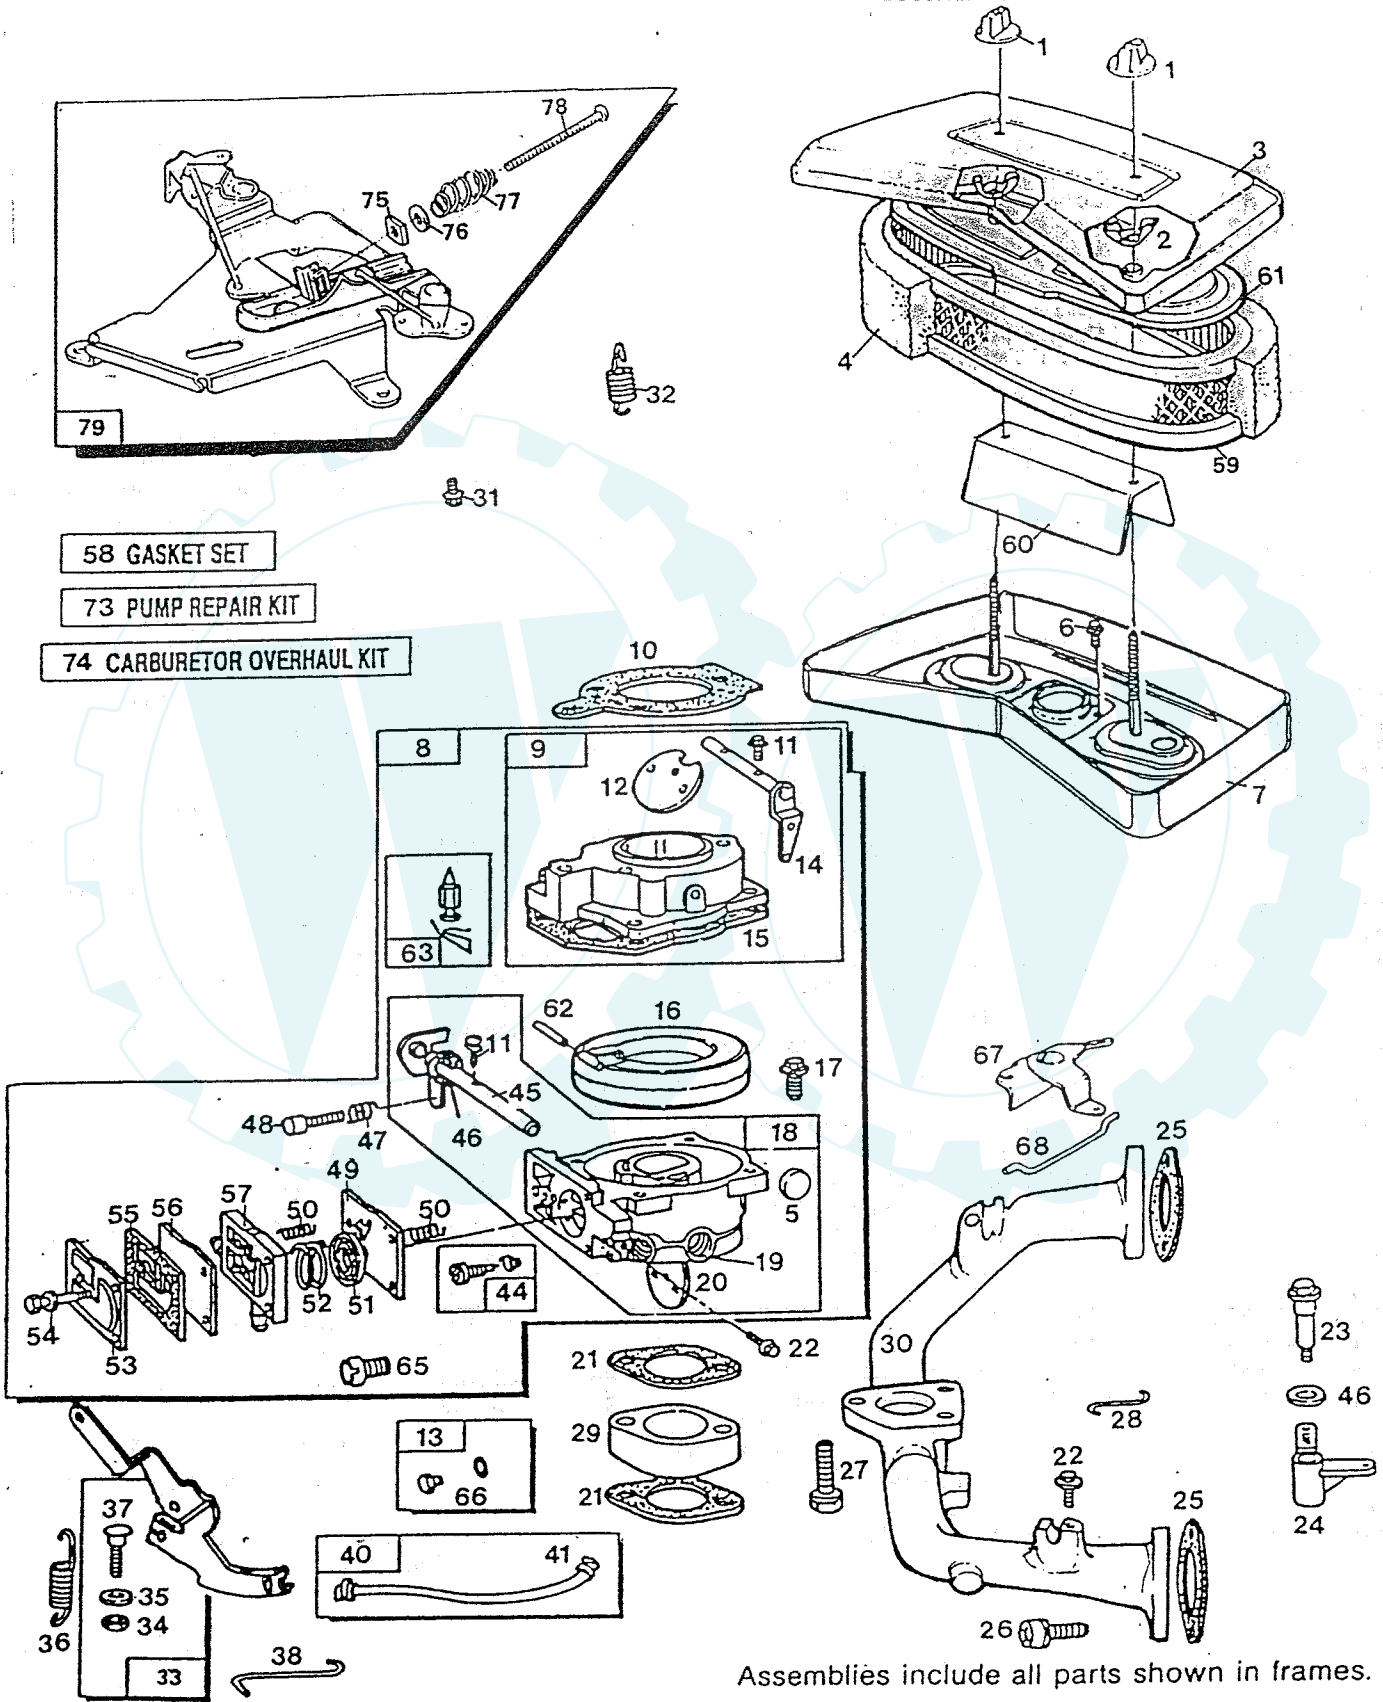

REPAIR PARTS

www.ersatzteil-service.de

14 H.P. HYDROSTATIC YARD TRACTOR

ENGINE--MODEL NUMBER 400707, TYPE NUMBER 1211-01

AIR CLEANER AND CARBURETOR

KEY NO.	PART NO.	DESCRIPTION	KEY NO.	PART NO.	DESCRIPTION
1	212706	Knob - Air Cleaner	32	262351	Spring - Governor
2	94289	Nut - Wing	33	491297	Lever Assembly - Governor (Inc. Key No's. 34, 35 & 37)
3	223579	Cover - Air Cleaner	34	92278	Nut Hex (10 - 24)
4	271271	Element - Air Cleaner	35	222289	Washer
5	223472	Plug - Welch	36	261563	Spring - Governor Idle
6	94166	Screw - Hex Head	37	93853	Bolt - Governor Lever
7	398826	Body - Air Cleaner	38	261586	Link - Governor
8	491427	Carburetor Assembly (Inc. Key No's 5, 9, 10, 11, 12, 14, 15, 16, 17, 18, 19, 20, 45, 46, 47, 48, 49, 50, 51, 52, 53, 54, 55, 56, 57, 63 & 63) (Remote Choke)	40	393815	Impulse Line and Clamp Assembly (Inc. Key No. 41)
9	399327	Body Assembly - Upper Carburetor (Inc. Key No's. 11, 12, 14 & 15)	41	93053	Clamp - Fuel Line
10	271411	+ * Gasket - Air Cleaner	44	491538	+ Valve Assembly - Carburetor Idle
11	93499	Screw - Throttle and Choke Valve Mounting Sem	45	392672	Shaft and Lever - Throttle
12	223534	Valve - Choke	46	271013	+ Washer - Throttle Shaft
13	397882	Plug and Seal - Solenoid (Inc. Key No. 66)	47	26157	Spring - Throttle Adjustment
14	392673	Shaft and Lever - Choke	48	91920	Screw - Machine Fill. Hd. (8 - 32 x 5/8)
15	271609	+ Gasket - Carburetor Body	49	270988	x Diaphragm
16	298514	Float - Carburetor	50	261358	x Spring
17	94152	Screw - Hex Head Sem (10 - 32 x 3/4)	51	221377	x Cap - Spring
18	491531	Body - Lower Carburetor (Inc. Key No's. 11, 19, 20, 45 & 46)	52	261395	x Spring - Pump
19	231209	Bushing - Throttle Shaft	53	223688	Cover - Diaphragm
20	223370	Valve - Throttle	54	93829	Screw - Diaphragm Cover
21	271412	+ * Gasket - Carburetor and Intake Elbow	55	271025	x Gasket - Carburetor Pump
22	93897	Screw - Sem	56	270989	x Diaphragm - Damping
23	93971	Screw - Hex Head (Carb to Manifold)	57	280197	Body - Pump
24	280818	Crank - Bell	58	394501	Gasket Set
25	270884	+ Gasket - Intake Manifold Mounting	59	394019	Cartridge - Air Cleaner
26	93208	Screw - Intake Manifold Mounting Sem	60	224039	NOTE: USE 271197 GASKET BELOW
27	93970	Screw - Hex Head	61	223714	CARTRIDGE
28	261587	Link - Throttle	62	230896	Shield Spitback
29	280319	Spacer - Carburetor	63	394681	Cartridge Plate - Air Cleaner
30	213290	Manifold Assembly - Intake	64	231339	+ Pin - Float Hinge
31	93949	Screw - Sem	65	280474	+ Valve - Fuel Inlet
			66	490207	Jet - Needle Valve
			67	262375	O-Ring
			68	393397	Crank, Bell
			69	491539	Link
			70	94298	Repair Kit - Pump
			71	223882	Carburetor Overhaul Kit
			72	262337	Nut - Square
			73	94297	Washer
			74	491282	Spring - Compression
			75		Screw - Panhead
			76		Bracket - Speed Control
			77		
			78		
			79		