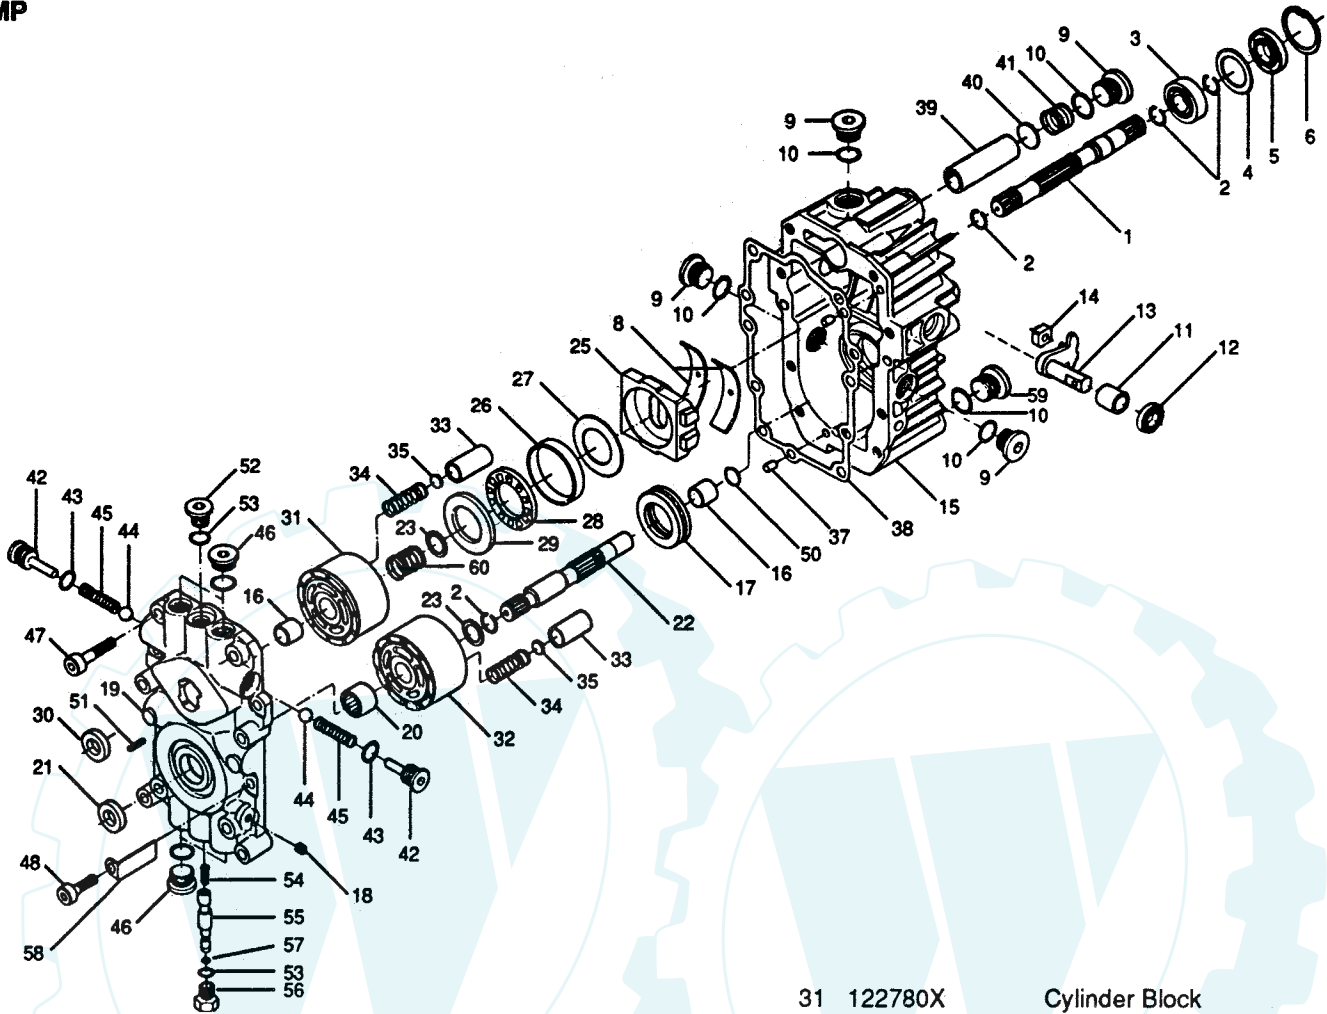

REPAIR PARTS

14 H.P. HYDROSTATIC YARD TRACTOR

PUMP

1	122756X	Shaft, Pump Splined 36T	31	122780X	Cylinder Block
2	122716X	Retaining Ring	32	122781X	Cylinder Block
3	122745X	Ball Bearing	33	122782X	Piston
4	122715X	Spacer	34	122784X	Piston, Spring
5	122700X	Seal, Lip, Pump Shaft	35	122785X	Thrust Washer
6	122699X	Retaining Pin	37	122786X	Pin, Std. Hdls.
8	122767X	Cradle Bearing	38	122718X	Gasket
9	122729X	Plug	39	122731X	Filter
10	122746X	O-Ring	40	122730X	Washer, Filter
11	122747X	Journal Bearing - Trunnion	41	122728X	Spring, Filter
12	122717X	Seal, Lip	42	122706X	Plug, Check Valve
13	122748X	Trunnion Arm	43	122705X	O-Ring
14	122749X	Slot Guide	44	122702X	Ball
15	122768X	Housing	45	122704X	Spring, Check
16	122769X	Journal Bearing	46	122787X	Plug, Std. Thd.
17	122770X	Ball Bearing Assembly	47	122752X	Screw, Socket Hd. M8 x 35
18	122771	Plug, Pipe	48	122753X	Screw, Socket Hd. M8 x 20
19	122772X	Center Section	50	122788X	Washer, Thrust
20	122773X	Needle Bearing	51	122789X	Pin, Spiral
21	122722X	Seal, Lip, Motor Shaft	52	122754X	Plug, Std. Thd.
22	122750X	Shaft, Motor Splined 36 Tooth	53	122711X	O-Ring Bypass Valve
23	122774X	Washer	54	122708X	Spring
25	122775X	Swashplate	55	122709X	Bypass Spool
26	122776X	Bearing Guide	56	122712X	Bypass Plug
27	122777X	Thrust Washer	57	122710X	O-Ring, Bypass Valve
28	122778X	Thrust Roller	58	122727X	Nameplate
29	122779X	Thrust Plate	59	122790X	Plug, Plastic
30	122723X	Seal, Lip, Thru Pump Shaft	60	122791X	Spring
				121430X	Pump Assy. Complete