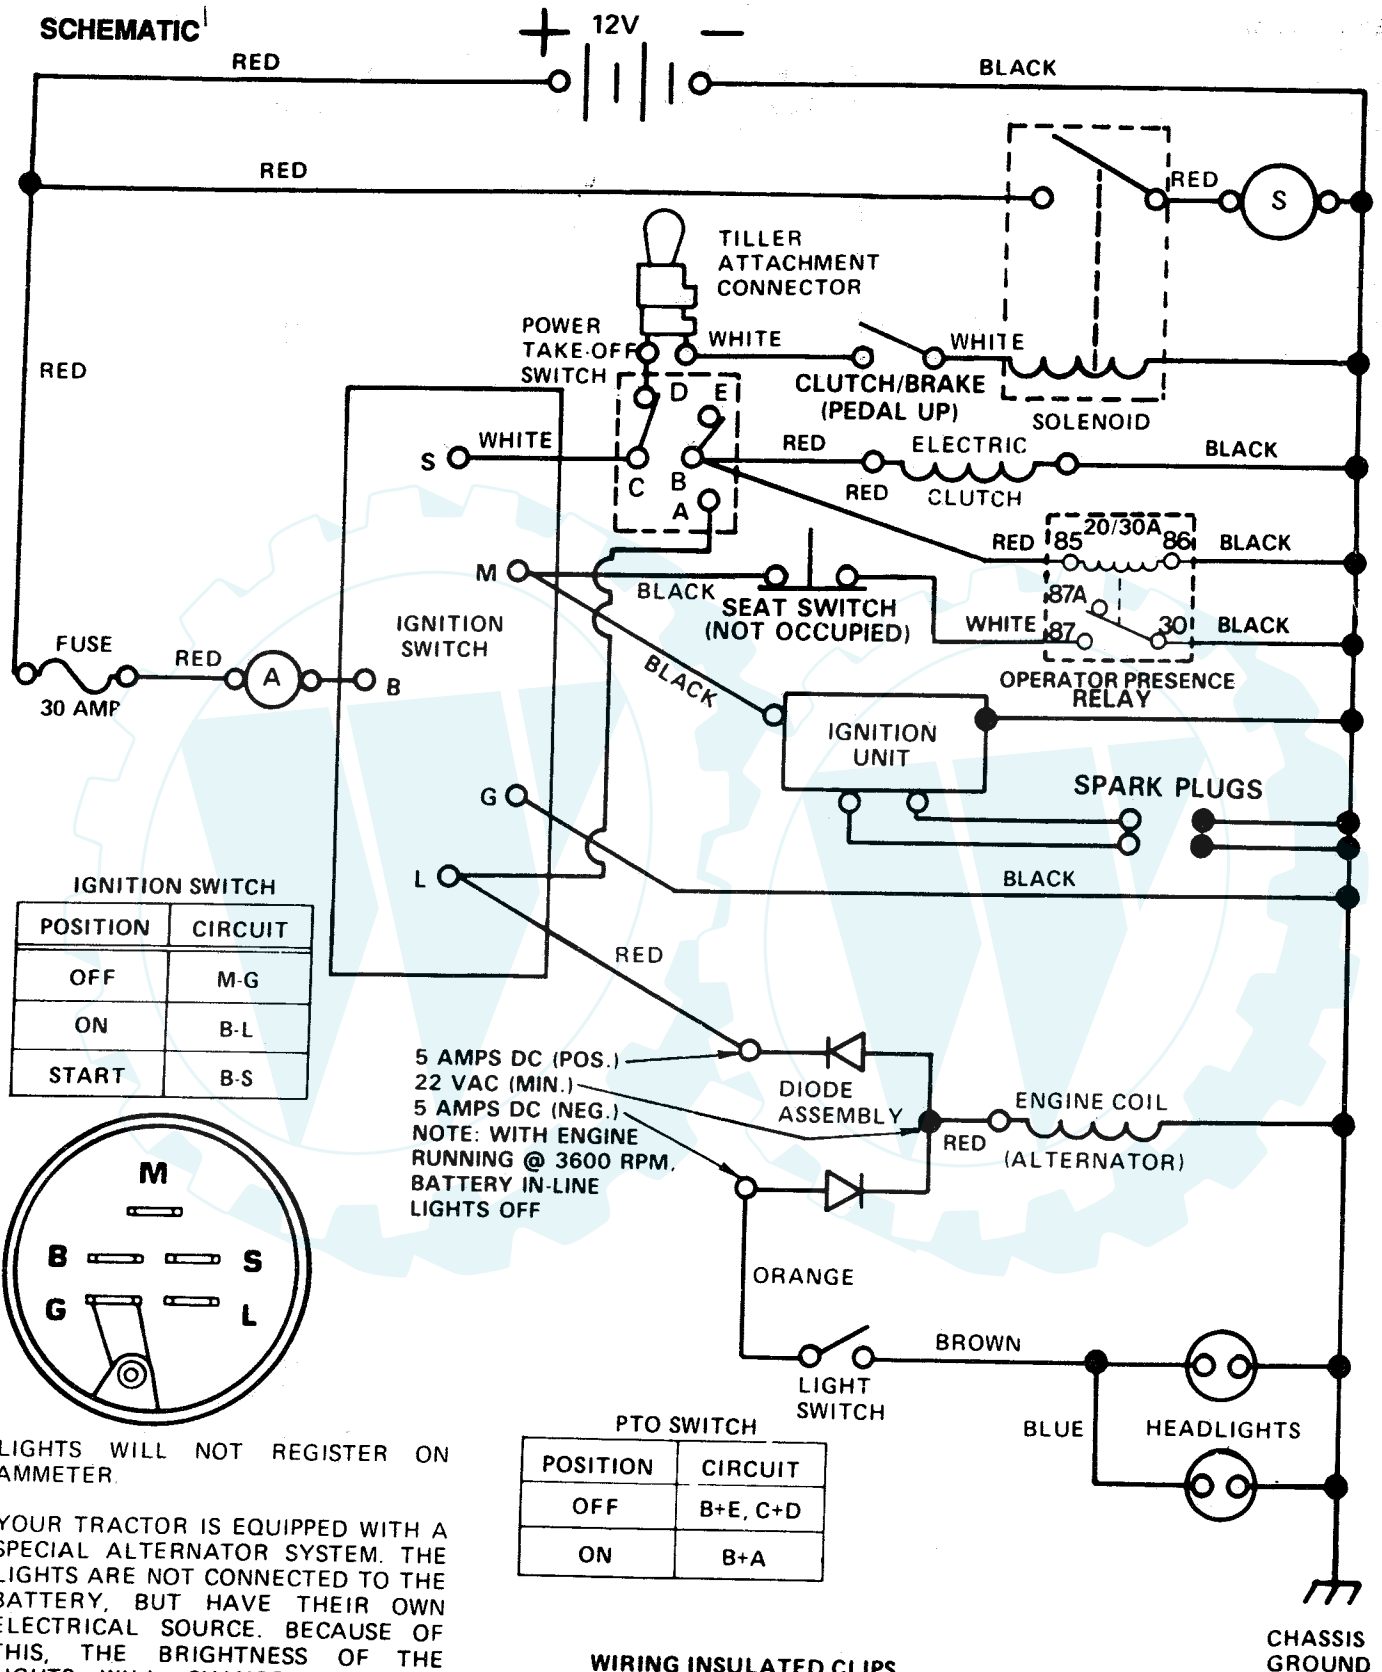

REPAIR PARTS

14 H.P. HYDROSTATIC YARD TRACTOR

SCHEMATIC

IGNITION SWITCH

POSITION	CIRCUIT
OFF	M-G
ON	B-L
START	B-S