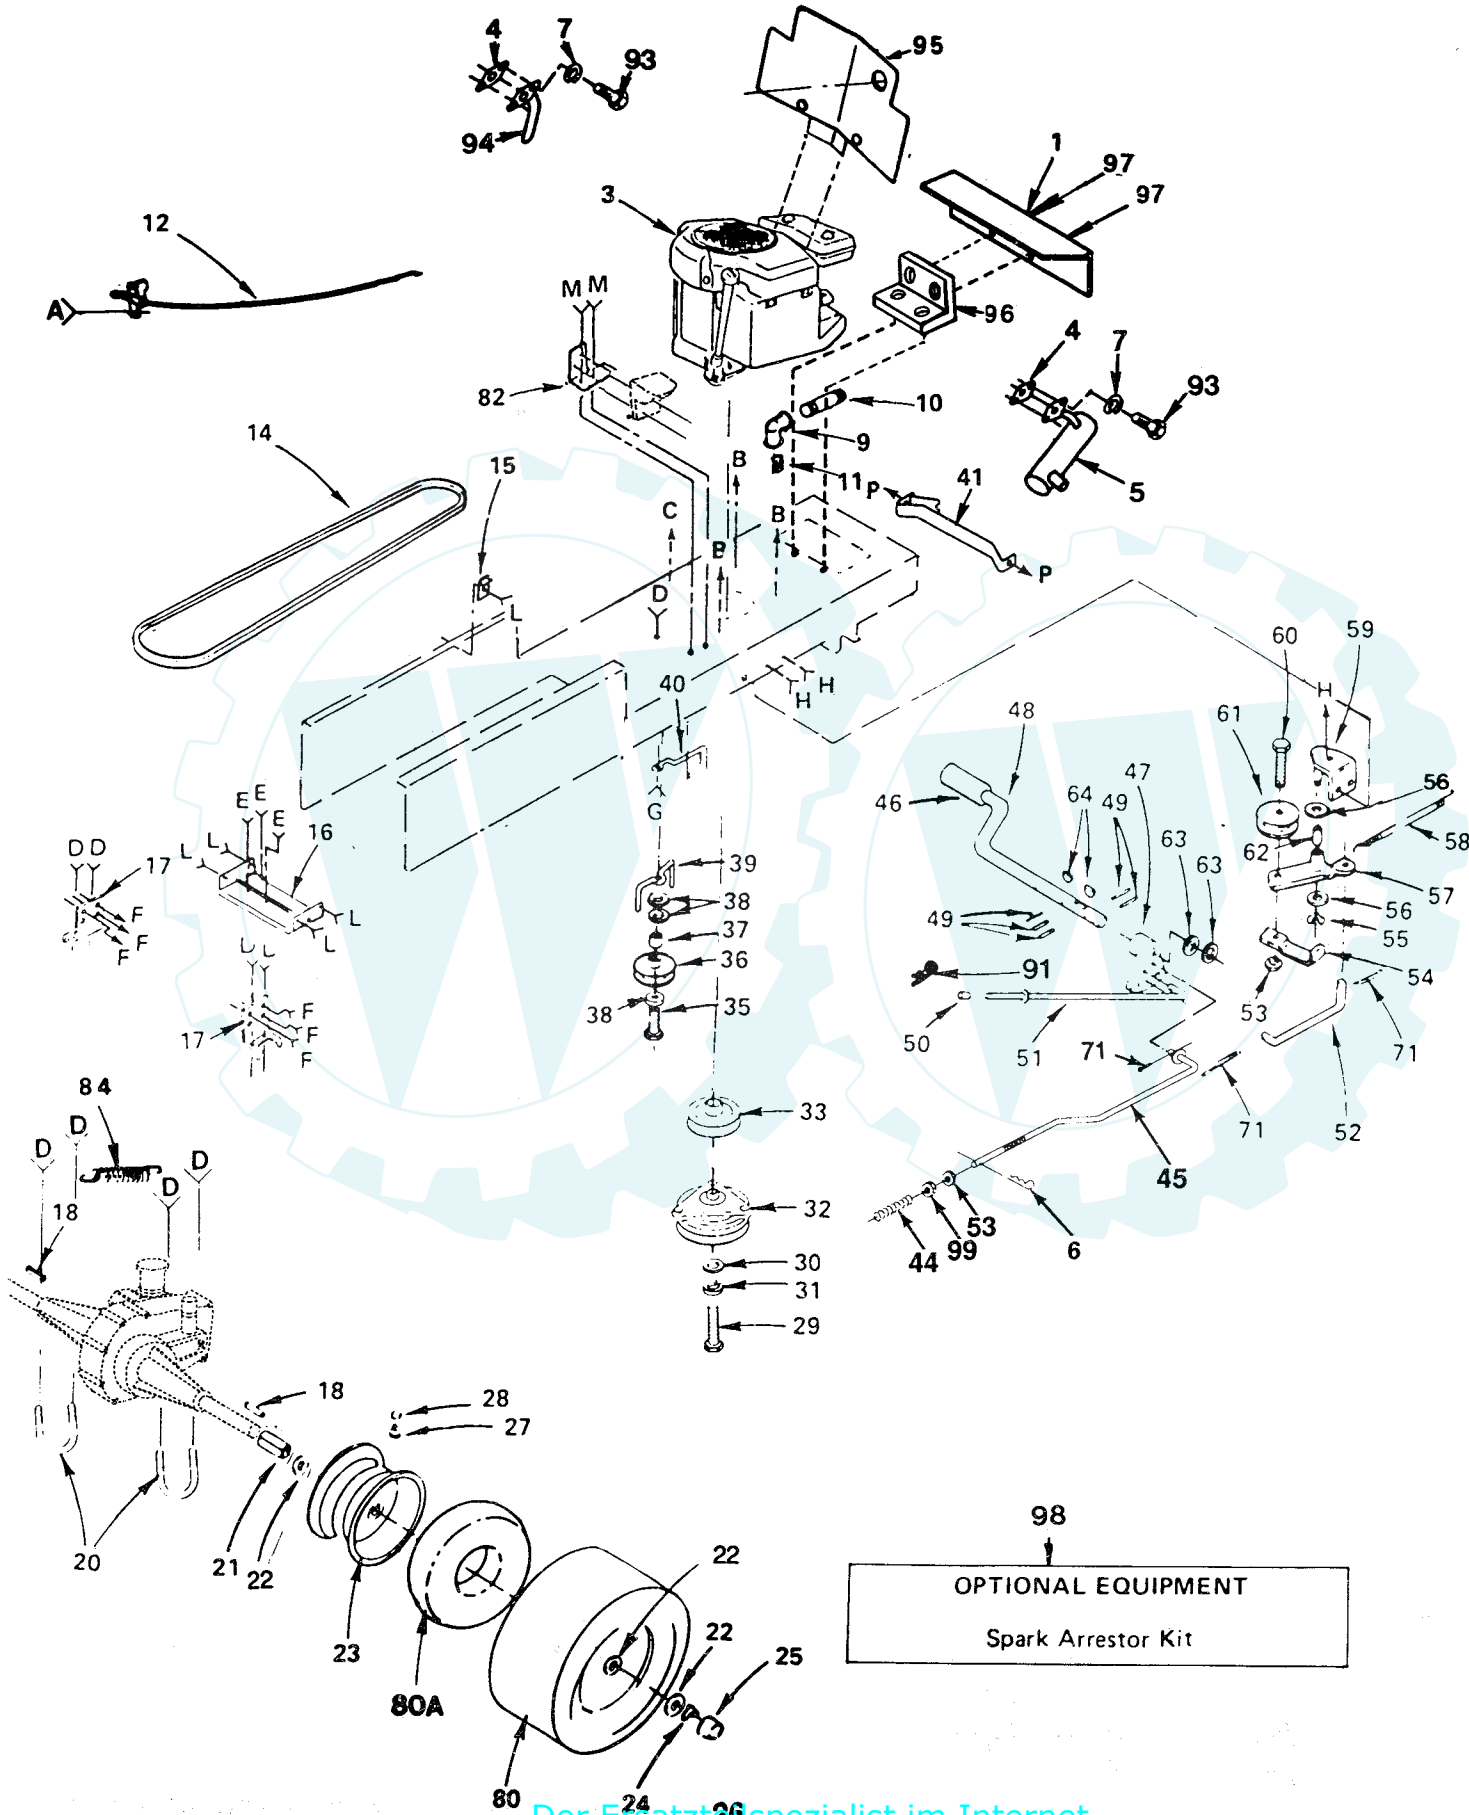

REPAIR PARTS

www.ersatzteil-service.de

14 H.P. HYDROSTATIC YARD TRACTOR

DRIVE /

REPAIR PARTS

14 H.P. HYDROSTATIC YARD TRACTOR

DRIVE

KEY NO.	PART NO.	DESCRIPTION	KEY NO.	PART NO.	DESCRIPTION
1	110012X	Baffle - Vertical	50	71673	Cap
2	9151R	Grommet	51	105844X	Rod, Brake, Park
3	---	Engine 14 H.P. Model Number 400707 Type Number 1211 - 01	52	105710X	Link, Clutch
4	8545J	Gasket	53	73680600	Nut, Lock, 3/8 - 16
5	108373X	Muffler	54	106499X	Retainer, Belt
6	4497H	Clip, Hairpin	55	12000039	Klip Ring
7	10040400	*Washer, Lock 1/4	56	110812X	Washer, Hardened
8	17210806	Screw - Hex Hd. No. 8 - 32 x 3/8	57	105707X	Bellcrank Assembly (Incl. Key No. 62)
9	13200300	Coupling, Pipe, Std. 3/8 - 18 NPT Elbow - 90°, 3/8 - 18 NPT	58	105709X	Spring, Return, Clutch
10	13280336	Nipple, Pipe	59	105724X	Bracket, Clutch
11	91084	Plug - 1/4	60	74760624	*Bolt, Hex, 3/8 - 16 x 1-1/2
12	121524X	Control, Throttle	61	106298X	Pulley, Idler
14	108103X	V-Belt, Drive	62	105706X	Bearing
15	2751R	Clip	63	121749X	Washer, 25/32 x 1-1/4 x 16 Ga.
16	121187X	Plate, Transaxle Support	64	2228M	*Key, Woodruff No. 9
17	121191X	Bracket, Transaxle	65	17080408	Screw, Hex Thread Cut. 1/4 - 20 x 1/2
18	2703J	Key - Square 1/4 x 2	66	17490624	Bolt, Hex Washer Thd. Rolling 3/8 - 16 x 1 - 1/2
19	73510600	Nut - Keps 3/8 - 16	67	11050600	Washer - Lock Ext. Tooth 3/8
20	121189X	U-Bolt, 3/8 - 16 x 2-3/4	68	74760612	*Bolt, Hex 3/8 - 16 x 3/4
21	121199X	Spacer, Split	69	74760616	*Bolt, Hex 3/8 - 16 x 1
22	121748X	Washer, 1-1/32 x 1-5/8 x 16 Ga.	70	72140606	*Bolt, Carr., 3/8 - 16 x 3/4
23	106108X	Rim - Rear - 8"	71	76020412	Pin, Cotter, 1/8 x 3/4
24	12000001	E-Ring	79	10040600	*Washer - Lock 3/8
25	104757X	Cap, Hub, Rear	80	122082X	Tire - 20 - 10.00 x 10 Rear
27	65139	Stem, Valve	80A	7152J	Tube (not furnished with tractor)
28	59192	Cap, Valve	82	108236X	Bracket - Switch
29	74610764	Bolt, Hex 7/16 - 20 x 4	83	17021008	Screw - Tap. Hex Hd. No. 10 - 24 x 1/2 Type T
30	19152405	Washer, 15/32 x 1 - 1/2 x 5 Ga.	84	110442X	Brake Return Spring
31	10040700	*Washer, Lock 7/16	88	19091016	*Washer 9/32 x 5/8 x 16 Ga.
32	108218X	Clutch - Electric	89	72140506	Bolt - Rd. Hd. Sq. Nk. 5/16 - 18 x 3/4
33	109841X	Pulley - Engine	90	73680500	Nut - Lock 5/16 - 18
35	74760644	*Bolt, Hex 3/8 - 16 x 2-3/4	91	4921H	Spring - Retainer
36	4859J	Idler, Flat			5/16 - 18 x 1/2 Ty TT
37	4470J	Spacer	93	74780412	Bolt - Hex 1/4 - 20 x 3/4
38	19131312	Washer, 13/32 x 13/16 x 12 Ga.	94	100229L	Tube Assembly - Exhaust
39	105730X	Keeper, Belt			
40	121218X	Keeper, Belt, Engine, L.H.	95	104917X	Baffle - Vertical
41	109169X	Clutch Retainer Assembly	96	110013X	Bracket Heat Shield
44	106888X	Spring - Rod, Brake	97	17490508	Bolt - Hex Thd. Cutting 5/16 - 18 x 1/2
45	121200X	Rod, Brake			
46	8883R	Cover, Pedal	98	100091M	Spark Arrester Screen
47	106918X	Arm, Brake	99	73350600	Nut Hex. Jam 3/8 x 16 UNC
48	109037X	Shaft, Foot Pedal			
49	1572H	*Pin, Roll, 3/16 x 1			

*STANDARD HARDWARE--PURCHASE LOCALLY