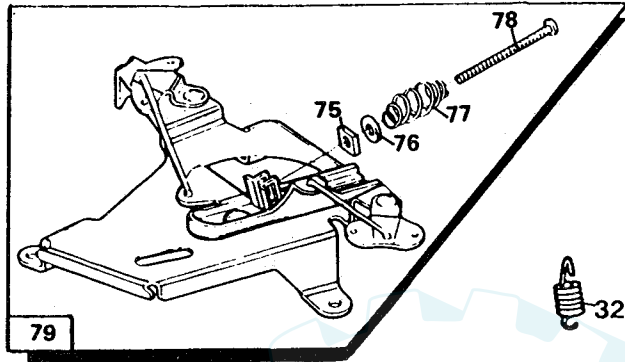

REPAIR PARTS

www.ersatzteil-service.de

14 H.P. HYDROSTATIC YARD TRACTOR

ENGINE--MODEL NUMBER 400707, TYPE NUMBER 1211-01

AIR CLEANER AND CARBURETOR

ALL ENGINE PARTS MUST BE PURCHASED THROUGH AND SERVICE PERFORMED BY YOUR LOCAL BRIGGS AND STRATTON DEALER.