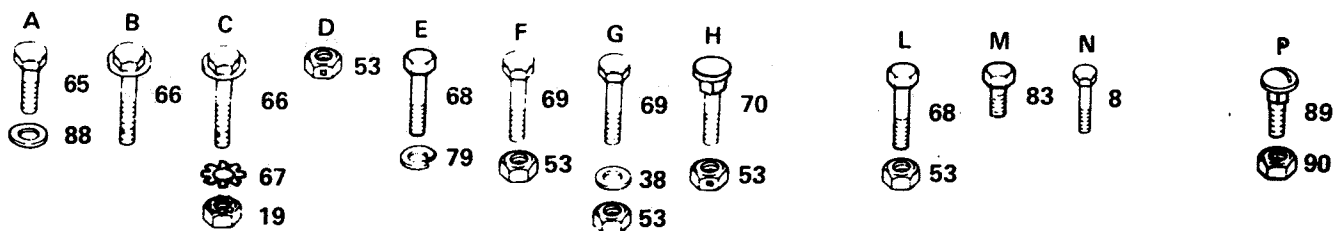

*STANDARD HARDWARE--PURCHASE LOCALLY