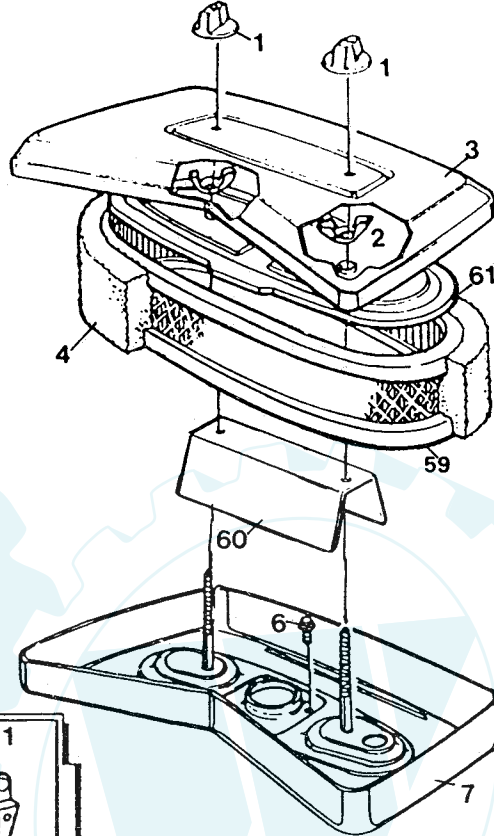

REPAIR PARTS

www.ersatzteil-service.de

14 H.P. HYDROSTATIC YARD TRACTOR

ENGINE--MODEL NUMBER 400707, TYPE NUMBER 1211-01

AIR CLEANER AND CARBURETOR

ALL ENGINE PARTS MUST BE PURCHASED THROUGH AND SERVICE PERFORMED BY YOUR LOCAL BRIGGS AND STRATTON DEALER.