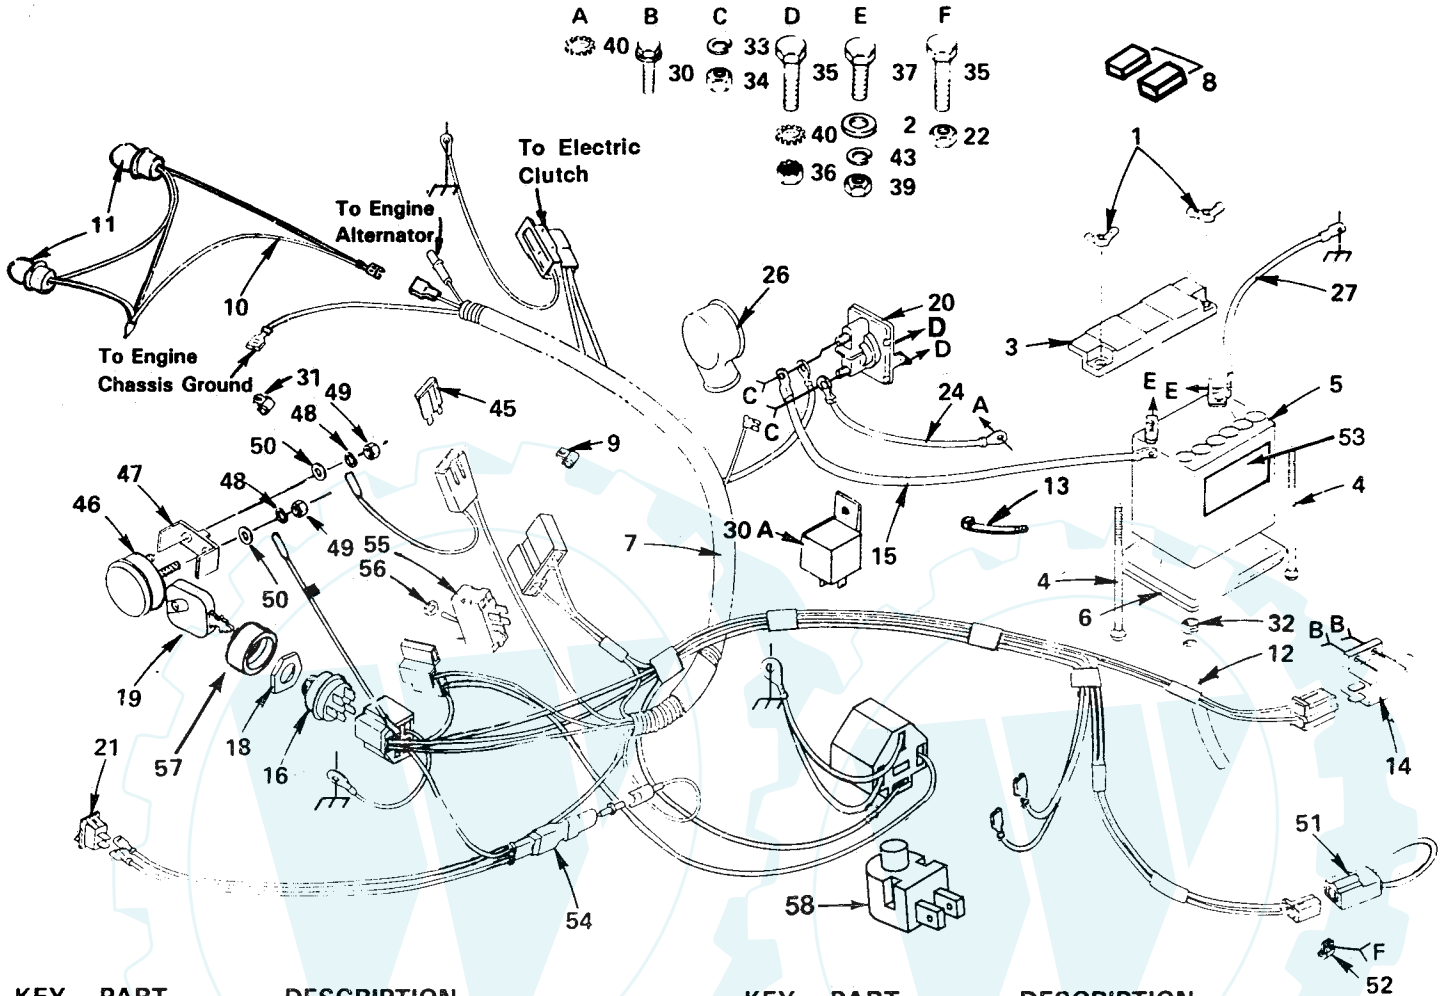

- Removable Connectors
- Non-removable connections

REPAIR PARTS

14 H.P. HYDROSTATIC YARD TRACTOR

ELECTRICAL

KEY NO.	PART NO.	DESCRIPTION
1	123198X	*Wing Nut 1/4-20
2	19091016	Washer 9/32 x 5/8 x 16 Ga.
3	102476X	Guard-Terminal
4	72240460	Battery Bolt (Bolt-Carriage, Rd. Hd. Sq. Neck 1/4-20 x 7-1/2)
5	121537X	Battery
6	7603J	Battery Tray
7	121534X	Harness-Ignition
8	121264X	Caps, Battery
9	4171R	Insulated Clip
10	110859X	Harness-Light Socket
11	7662J	Bulb-Light
12	100541K	Tube-Battery Tray
13	7192J	Cable Tie
14	104445X	Switch - Interlock - Clutch
15	4206J	Cable-Battery (Battery-to Solenoid)
16	4406R	Ignition Switch
18	109788X	Nut-Ignition
19	109434X	Key
20	109081X	Solenoid
21	110712X	Switch-Light
22	73680400	Nut-Hex 1/4-20
24	4799J	Cable-Battery (Solenoid to Starter)
26	719J	Terminal Cover (For Solenoid)
27	4207J	Cable-Battery (Battery to Ground)
30	17021008	Screw-Tap. Hex Hd. No. 10-24 UNC x 1/2 Type T
30A	109748X	Relay
31	2751R	Clip-Fuel Line
32	109596X	Clamp-Hose
33	10090400	Lockwasher 1/4

KEY NO.	PART NO.	DESCRIPTION
34	73350400	*Nut-Hex Jam 1/4-20
35	74780408	*Bolt-Hex 1/4-20 x 1/2 Gr. 5
36	73510400	Nut-Keps, Hex 1/4-20
37	74760412	*Bolt-Hex 1/4-20 x 3/4
39	73220400	*Nut-Hex 1/4-20
40	11050400	Washer-Lock 1/4 Ext. Tooth
43	10040400	*Lockwasher 1/4
45	108824X	Fuse-30 Amp.
46	9433R	Ammeter
47	6009J	Bracket-Ammeter
48	10101000	Lockwasher No. 10
49	73911000	Nut
50	19070818	Washer 7/32 x 1/2 x 18 Ga.
51	102501X	Loop-Wire
52	235R	Clip-Insulated
53	121549X	Decal-Battery
54	106315X	Diode Assembly
55	4021J	Switch PTO
56	4022J	Nut-Hex
57	109787X	Bezel, Ignition
58	121305X	Switch, Seat
---	123845X	Sheet Instruction, Tractor 15 Slope (English)
----	123846X	Sheet Instruction, Tractor 15 Slope (French)
---	123845X	Owners Manual (English)
----	121699X	Owners Manual (French)