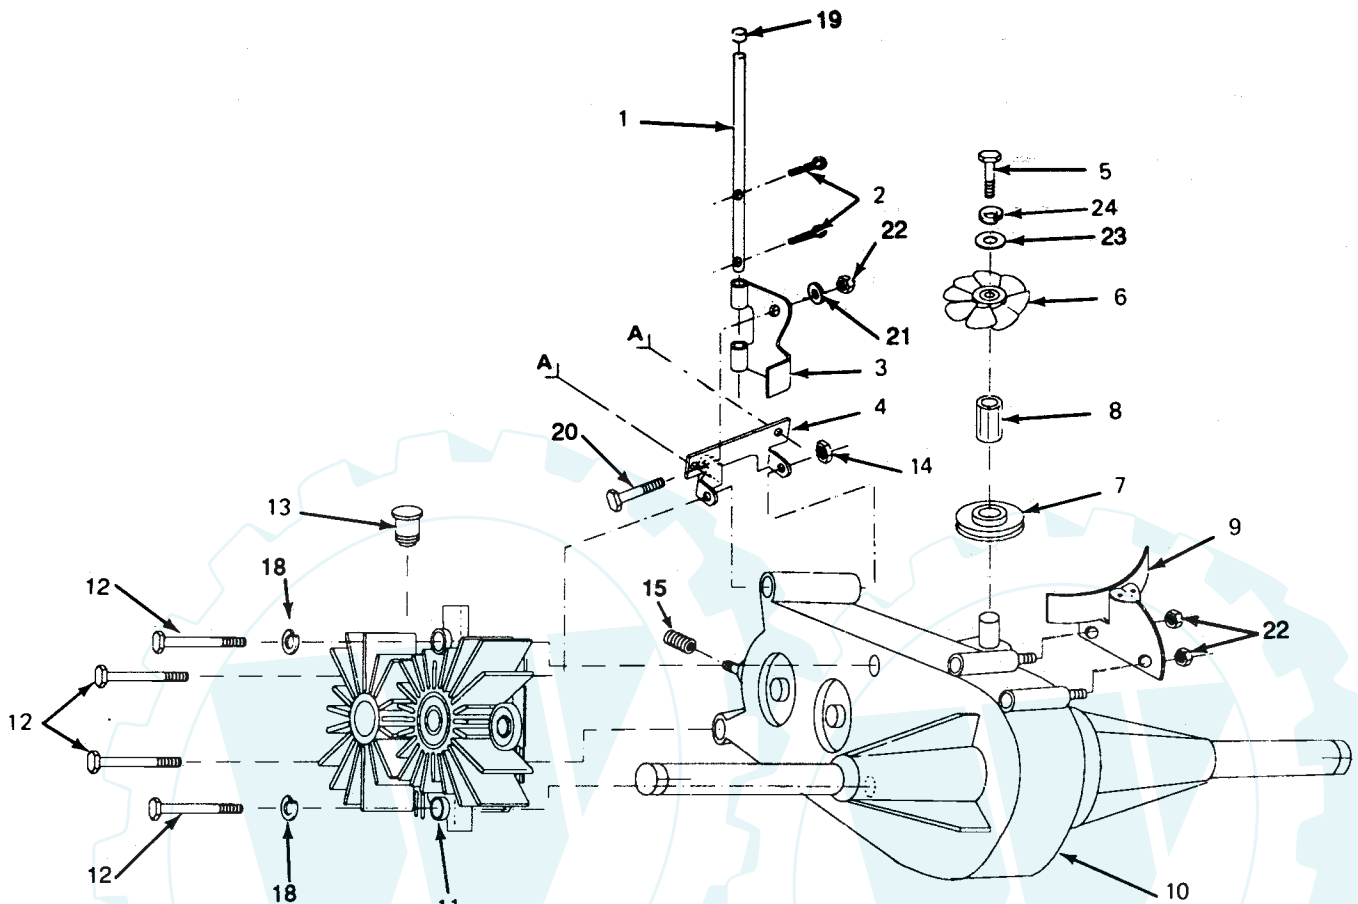

*STANDARD HARDWARE--PURCHASE LOCALLY
**NOT SERVICED

REPAIR PARTS

www.ersatzteil-service.de

14 H.P. HYDROSTATIC YARD TRACTOR

DIFFERENTIAL AND PUMP ASSEMBLY

KEY NO.	PART NO.	DESCRIPTION
1	121192X	Rod, Free Wheel Control
2	76020312	Pin, Cotter 3/32 x 3/4
3	121193X	Control, Coast
4	121188X	Bracket, Pnt. Mounting Differential
5	74780412	Bolt, Hex Hd. 1/4" - 20 UNC x 3/4
6	121186X	Fan, Hydro 8"
7	121180X	Pulley, Transaxle
8	121211X	Standoff, Fan Hydro
9	121182X	Guard Assembly, Belt
10		Differential Assembly See pages 44 & 45
11		Pump Assembly See page 43
12	74760572	Bolt, Hex Fin. 5/16 - 18 UNC x 4.5
13	121323X	Reservoir Pump
14	73680500	Nut, Crown Lock 5/16 - 18
15	121250X	Spring, Compression
16	74760612	Bolt, 3/8 - 16 x 3/4
17	73680600	Nut 3/8 - 16 UNC
18	10040500	Lockwasher
19	71673	Cap
20	7605J	Bolt shoulder 1/4 - 20 UNC
21	120529X	Washer, nylon
22	73680400	Nut, Crown lock 1/4 - 20 UNC
23	19092016	Washer 9/32 x 1 - 1/4 x 16 ga.
24	10040400	Washer, Lock 1/4