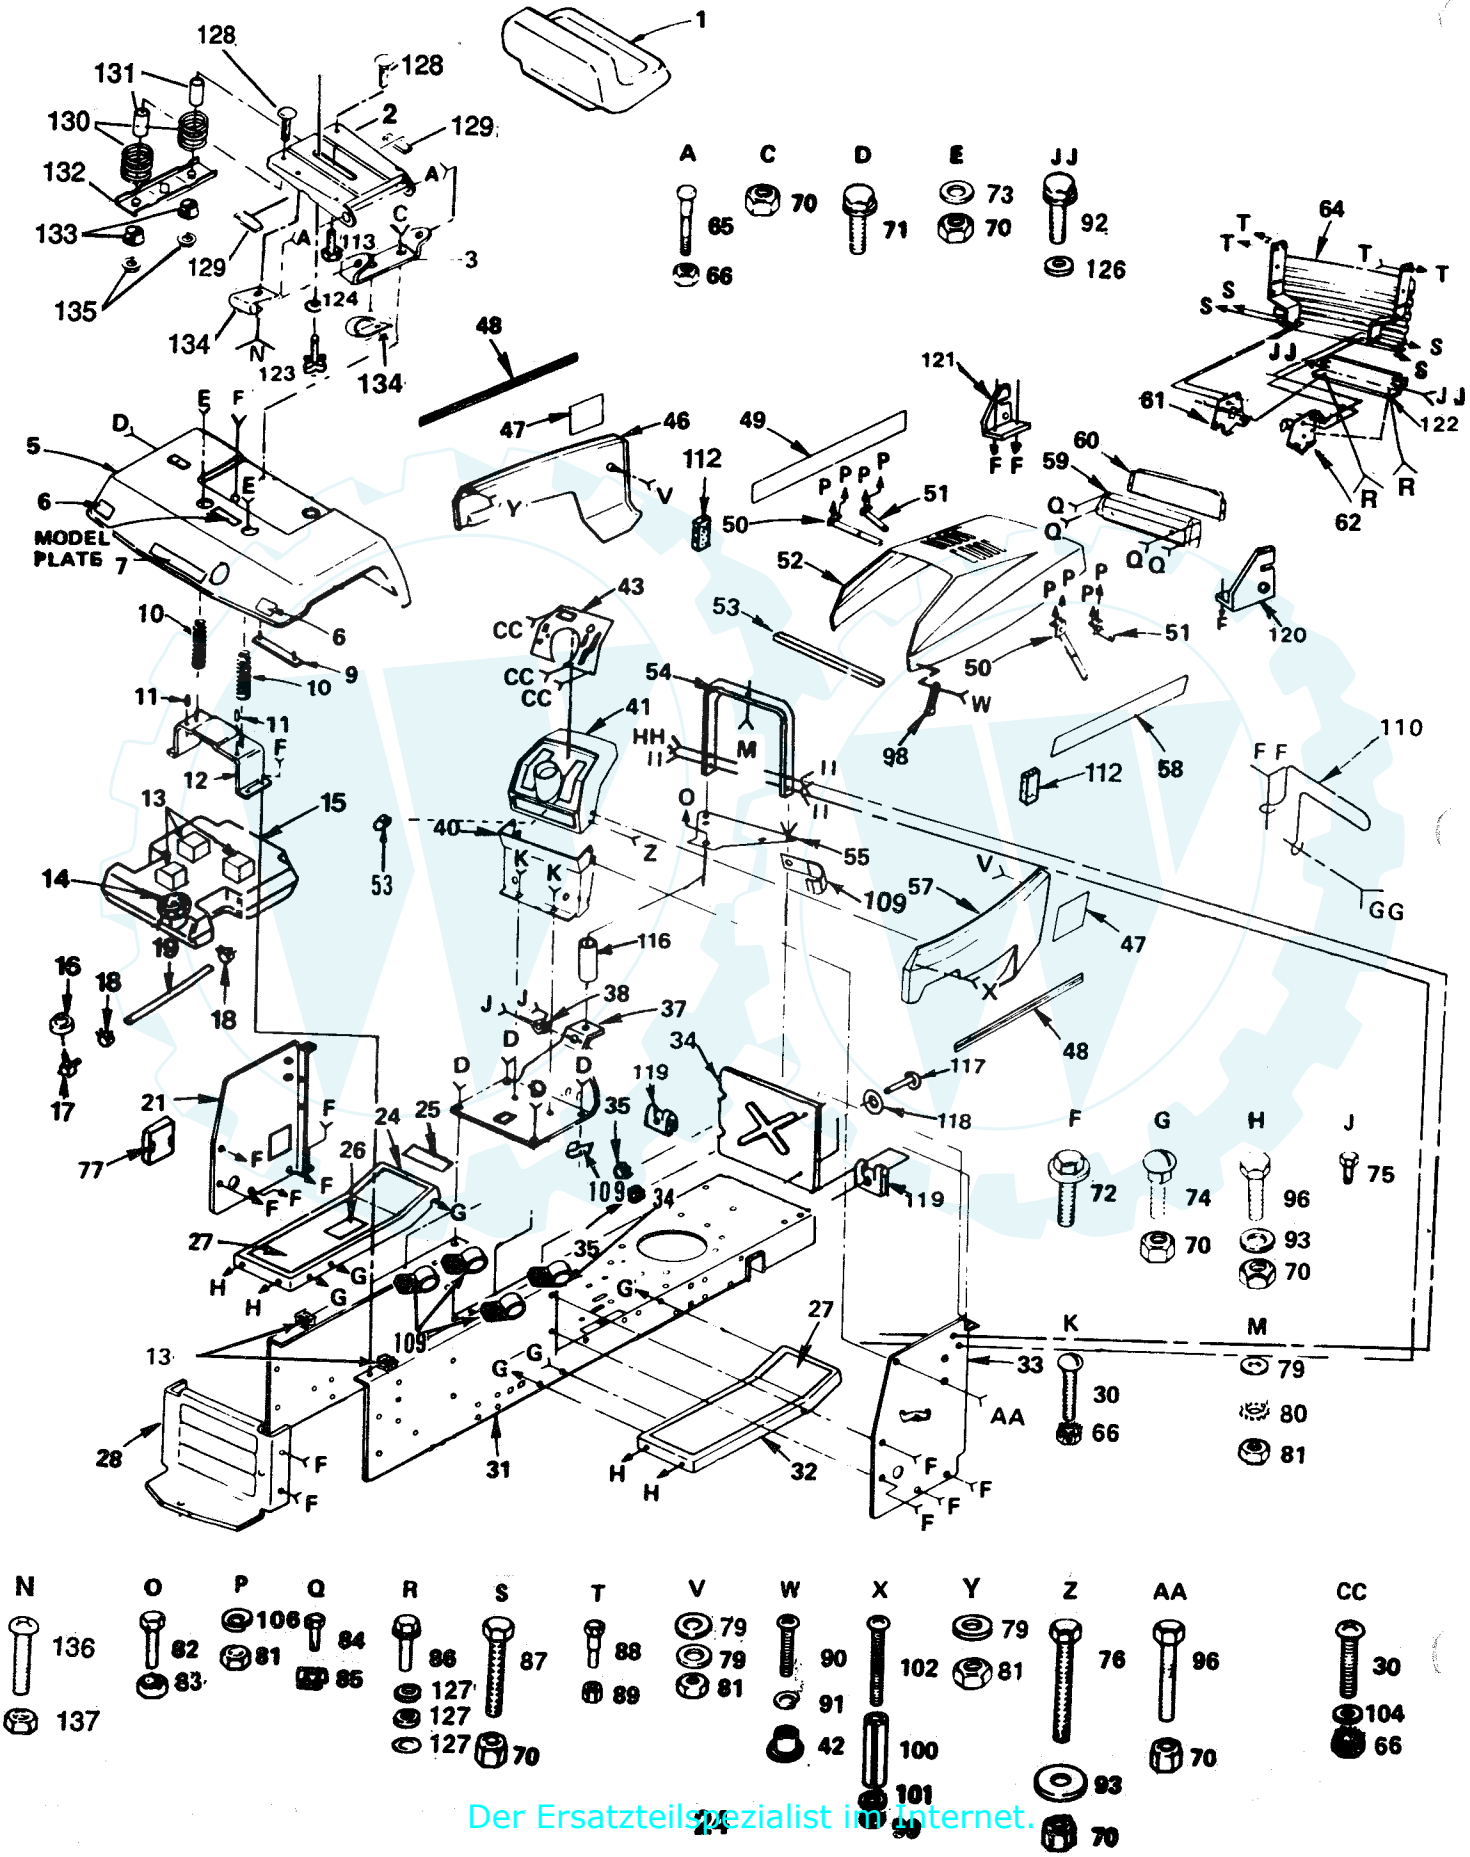

REPAIR PARTS

www.ersatzteil-service.de

14 H.P. HYDROSTATIC YARD TRACTOR

CHASSIS AND ENCLOSURES

REPAIR PARTS 14 H.P. HYDROSTATIC YARD TRACTOR

CHASSIS AND ENCLOSURES