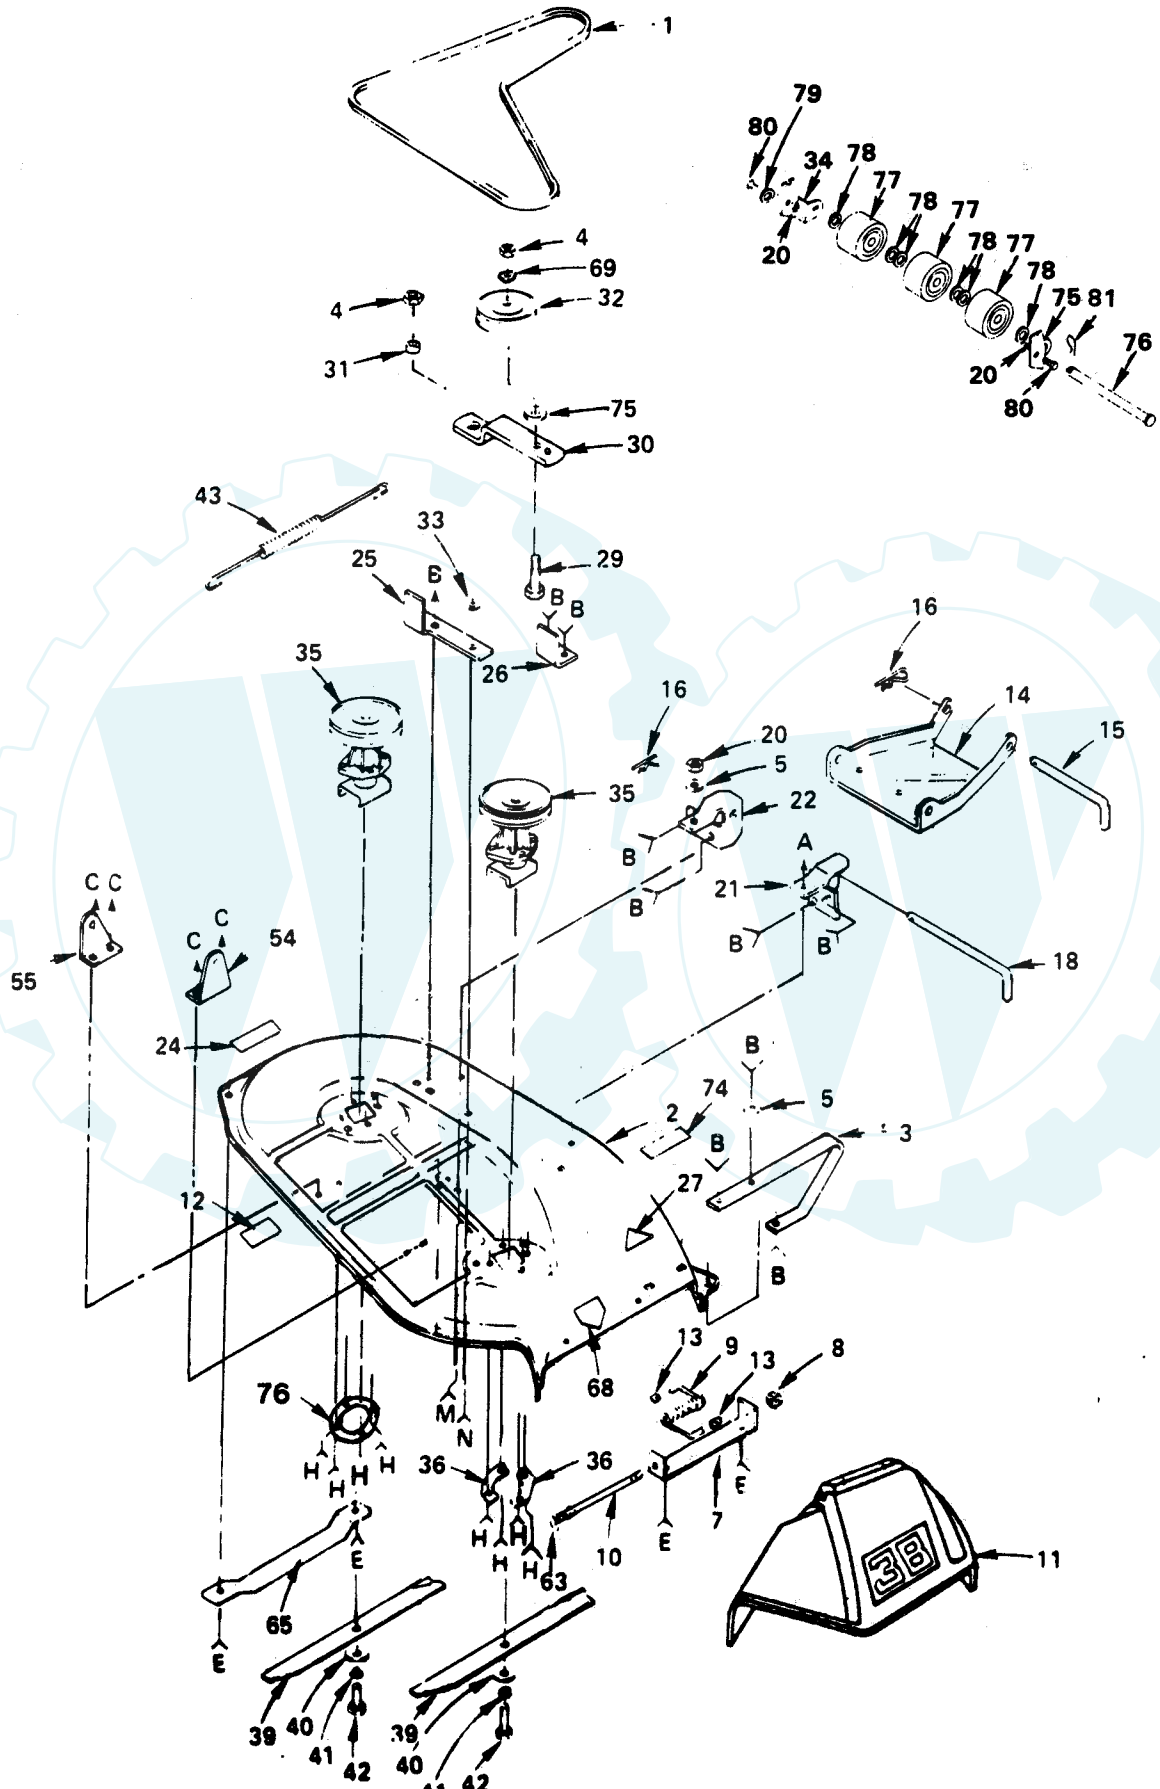

REPAIR PARTS

www.ersatzteil-service.de

14 H.P. HYDROSTATIC YARD TRACTOR MOWER

REPAIR PARTS

14 H.P. HYDROSTATIC YARD TRACTOR

MOWER

KEY NO.	PART NO.	DESCRIPTION	KEY NO.	PART NO.	DESCRIPTION
1	106085X	V-Belt	37	17490612	Screw, Hex Washer Hd. 3/8 - 16 x 3/4
2	108672X	Housing	39	121263X	Blade, 38"
3	8417J	Runner, R.H.	40	19132012	Washer 13/32 x 1-1/4 x 12 Ga.
4	73680600	Nut, Lock 3/8 - 16	41	10030600	Washer, Lock 3/8
5	19111216	Washer 11/32 x 3/4 x 16 Ga.	42	74610624	* Bolt, Hex 3/8 - 24 x 1-1/2 Gr. 5
6	72140505	Bolt, Carriage 5/16 - 18 x 5/8	43	102727X	Spring, Extension
7	105896X	Bracket, Deflector	50	72140606	* Bolt, Carriage 3/8 - 16 x 3/4
8	110452X	Nut	54	105857X	Bracket, Susp., Rear, R.H.
9	106734X	Spring, Deflector	55	108673X	Bracket, Susp., Rear, L.H.
10	106735X	Rod, Hinge	63	19111016	Washer 11/32 x 5/8 x 16 Ga.
11	106736X	Deflector, Shield	65	7631J	Runner, L.H.
12	108682X	Decal	67	72140610	Bolt, Carriage 3/8 - 16 x 1-1/4
13	105304X	Cap	68	121349X	Decal - Warning
14	105662X	Link, Parallel	69	19131316	Washer 13/32 x 13/16 x 16 Ga.
15	105744X	Pin - Hinge, Front	75	19131210	Washer 13/32 x 3/4 x 10 Ga.
16	4921H	Spring - Retainer	76	110445X	Plate, Support Mandrel
18	109835X	Pin - Hinge, Rear	77	109776X	Pin, Pivot
20	73680500	Nut, Lock 5/16 - 18	78	109729X	Roller, Nose
21	109598X	Bracket, Lift, R.H.	79	19151610	Washer 15/32 x 1 x 10 Ga.
22	109597X	Bracket, Lift, L.H.	80	19161616	Washer 1/2 x 1 x 16 Ga.
23	72140506	* Bolt - Carriage 5/16 - 18 x 3/4	81	74760512	Bolt, Hex 5/16 - 18 x 3/4
24	109820X	Instruction - Caution Decal	82	76020412	Cotter Pin 1/8 x 3/4
25	109503X	Support Arm	83	73680500	Nut, Lock 5/16 - 18
26	109504X	Stop, Deck, Front	84	109646X	Bracket, Nose Roller L.H.
27	---	** Decal - Safety Standard	85	109647X	Bracket, Nose Roller R.H.
29	74760637	* Bolt 3/8 - 16 x 2			
30	108674X	Arm, Idler			
31	106902X	Spacer			
32	121316X	Pulley, Idler			
33	106513X	Washer, Wear 1/16"			
35	121676X	Mandrel Assembly			
36	100668L	Plate, Support, Mandrel			

*STANDARD HARDWARE--PURCHASE LOCALLY
**NOT SERVICED