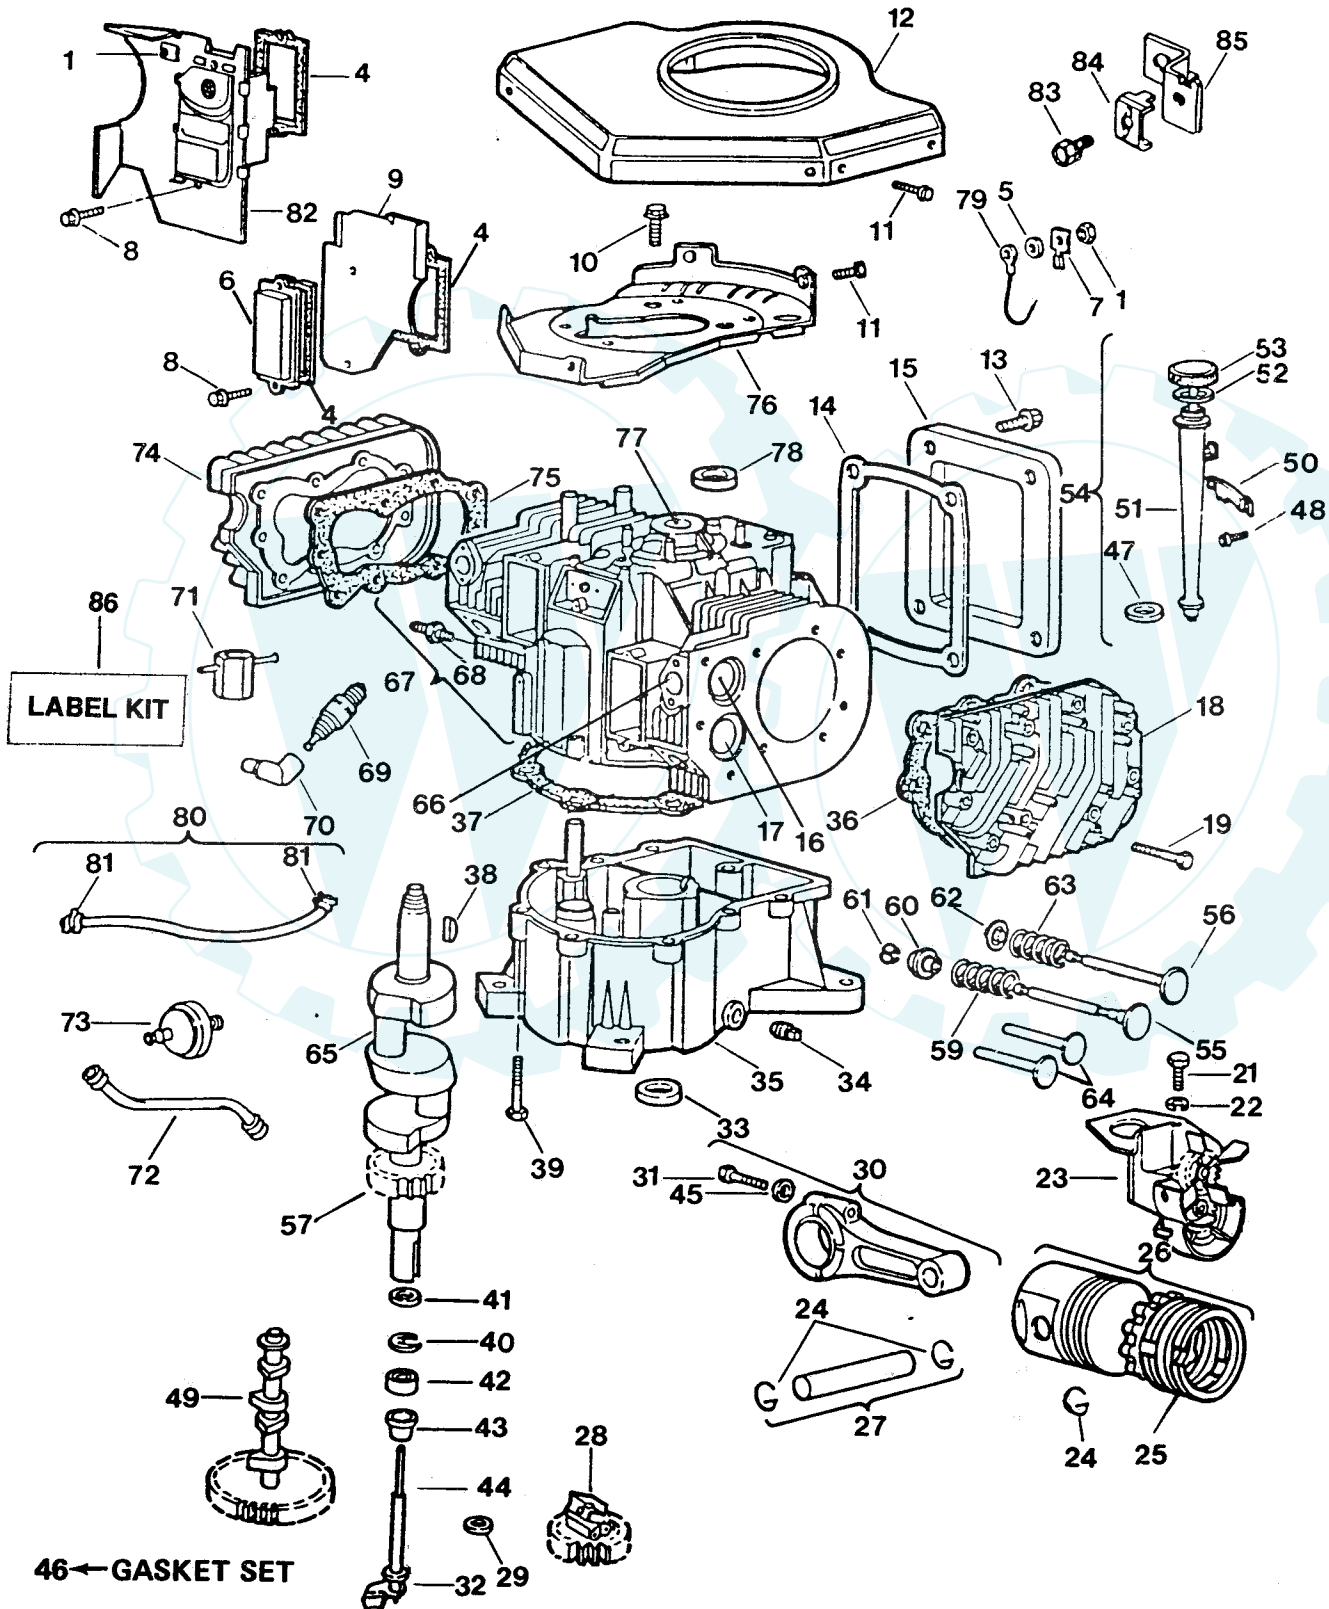

REPAIR PARTS

www.ersatzteil-service.de

14 H.P. HYDROSTATIC YARD TRACTOR

ENGINE--MODEL NUMBER 400707, TYPE NUMBER 1211-01

CYLINDER, CRANKSHAFT AND ENGINE BASE GROUP

ALL ENGINE PARTS MUST BE PURCHASED THROUGH AND SERVICE PERFORMED BY YOUR LOCAL BRIGGS AND STRATTON DEALER.

14 H.P. HYDROSTATIC YARD TRACTOR

ENGINE--MODEL NUMBER 400707, TYPE NUMBER 1211-01

CYLINDER, CRANKSHAFT AND ENGINE BASE GROUP

KEY NO	PART NO.	DESCRIPTION	KEY NO	PART NO.	DESCRIPTION
1	90576	Nut - Hex 8 - 32	40	94296	Retainer - E-Ring
4	27803	*Gasket - Valve Cover	41	491287	Foam Seal - Governor Shaft
5	92791	Washer - Lock, Shakeproof	42	261560	Upper Bushing - Governor
6	222892	Cover - Breather Cylinder No. 2	43	262332	Lower Bushing - Governor
7	93722	Terminal - Spade	44	491530	Crank - Governor
8	93394	Screw - Sem	45	220863	Washer - Governor Crank (Inside)
9	222912	Baffle - Air	46	394501	Gasket Set
10	93777	Screw - Hex Head (Back Plate to Cylinder)	47	271157	Seal - Filler Tube
11	93158	Screw - Sem	48	93469	Screw - Hex Head
12	491247	Housing - Blower	49	212968	Gear - Cam
13	93882	Screw - Crankcase Cover Mtg. Sem	50	222875	Clamp - Oil Filler
14	270981	*Gasket - Crankcase	51	280224	Tube - Oil Filler
15	222860	Cover Plate - Crankcase	52	271170	Seal - Oil Filler Cap
16	261463	+ Seat - Intake Valve (Standard)	53	394020	Cap and Dipstick - Oil Filler
17	210940	+ Seat - Exhaust Valve (Standard)	54	394394	Dipstick and Tube Assembly (Inc. Key No's. 47, 48, 50, 51, 52 & 53)
18	212462	Head - Cylinder No. 2	55	390420	Valve - Exhaust
19	93211	Screw - Cylinder Hd. (2 21/32 Lg.)	56	261528	Valve - Intake
21	93686	Screw - Hex Head (10 - 32 x 5/8)	57	231445	Gear - Timing
22	92290	Washer - Lock (No. 10 x 1/16 x 3/64)	59	26828	Spring - Exhaust Valve
23	393415	Oil Slinger Assembly	60	292260	Rotocoil - Exhaust Valve
24	260924	Lock - Piston Pin	61	93630	Retainer - Exhaust Valve Rotocoil (2)
25	394959	Ring Set - Piston (Standard)	62	221596	Retainer - Intake Valve
25	394960	Ring Set - Piston (.010" O.S.)	63	65906	Spring - Intake Valve
25	394961	Ring Set - Piston (.020" O.S.)	64	261368	Tappet - Valve
25	394962	Ring Set - Piston (.030" O.S.)	65	393382	**Crankshaft
26	394955	Piston Assembly (Standard) (Inc. Key No's. 24 & 25)	66	261961	+ Guide - Exhaust Valve
26	394956	Piston Assembly (.010" O.S.)	67	491730	Cylinder Assembly (Inc. Key No's 77&78)
26	394957	Piston Assembly (.020" O.S.)	68	230318	Connector - Impulse Pump
26	394958	Piston Assembly (.030" O.S.)	69	394539	Plug - Spark (Resistor)-Champion RJ-12 or equivalent
27	299691	Pin Assembly - Piston (Standard) (Inc. Key No. 24)	70	66538	Elbow - Spark Plug
27	391286	Pin Assembly - Piston (.005" O.S.)	71	89838	Wrench - Spark Plug
28	394348	Gear - Governor	72	280225	Tube Breather
29	222773	Washer - Thrust	73	394358	Filter - Fuel (In Fuel Line to Tank)
30	393270	Rod Assembly - Connecting (Inc. Key No's. 31 & 32)	74	212461	Head - Cylinder No. 1
31	92909	Screw - Connecting Rod	75	271867	*Gasket - Cylinder
32	223882	Washer, Governor Crank	76	491304	Back Plate Assembly
33	291675	Seal - Oil	77	399265	+ Bearing - Cylinder
34	91084	Plug - Oil Drain	78	391086	Seal - Oil
35	393552	Base Assembly - Crankcase	79	391115	Wire - Ground
36	271868	*Gasket - Cylinder Head No. 2	80	299146	Line - Fuel (Inc. Key No. 81)
37	271142	*Gasket - Crankcase Cover (1/64" thick)	81	93053	Clamp - Fuel Line
37	271188	*Gasket - Crankcase Cover (.005" thick)	82	393370	Breather Assembly No. 1
37	271189	*Gasket - Crankcase Cover (.009" thick)	83	93496	Screw - Hex Hd.
38	222698	Key - Flywheel	84	221535	Clamp - Casing
39	93585	Screw - Hex Hd. Sem	85	223890	Bracket - Choke Cable
			86	491260	Label Kit

*INCLUDED IN GASKET SET 394501
+SPECIAL TOOLS REQUIRED TO INSTALL
**Order 94196 Key for Timing Gear Retaining Device

Key 66 NOTE: 231218 Guide Intake (Brass)