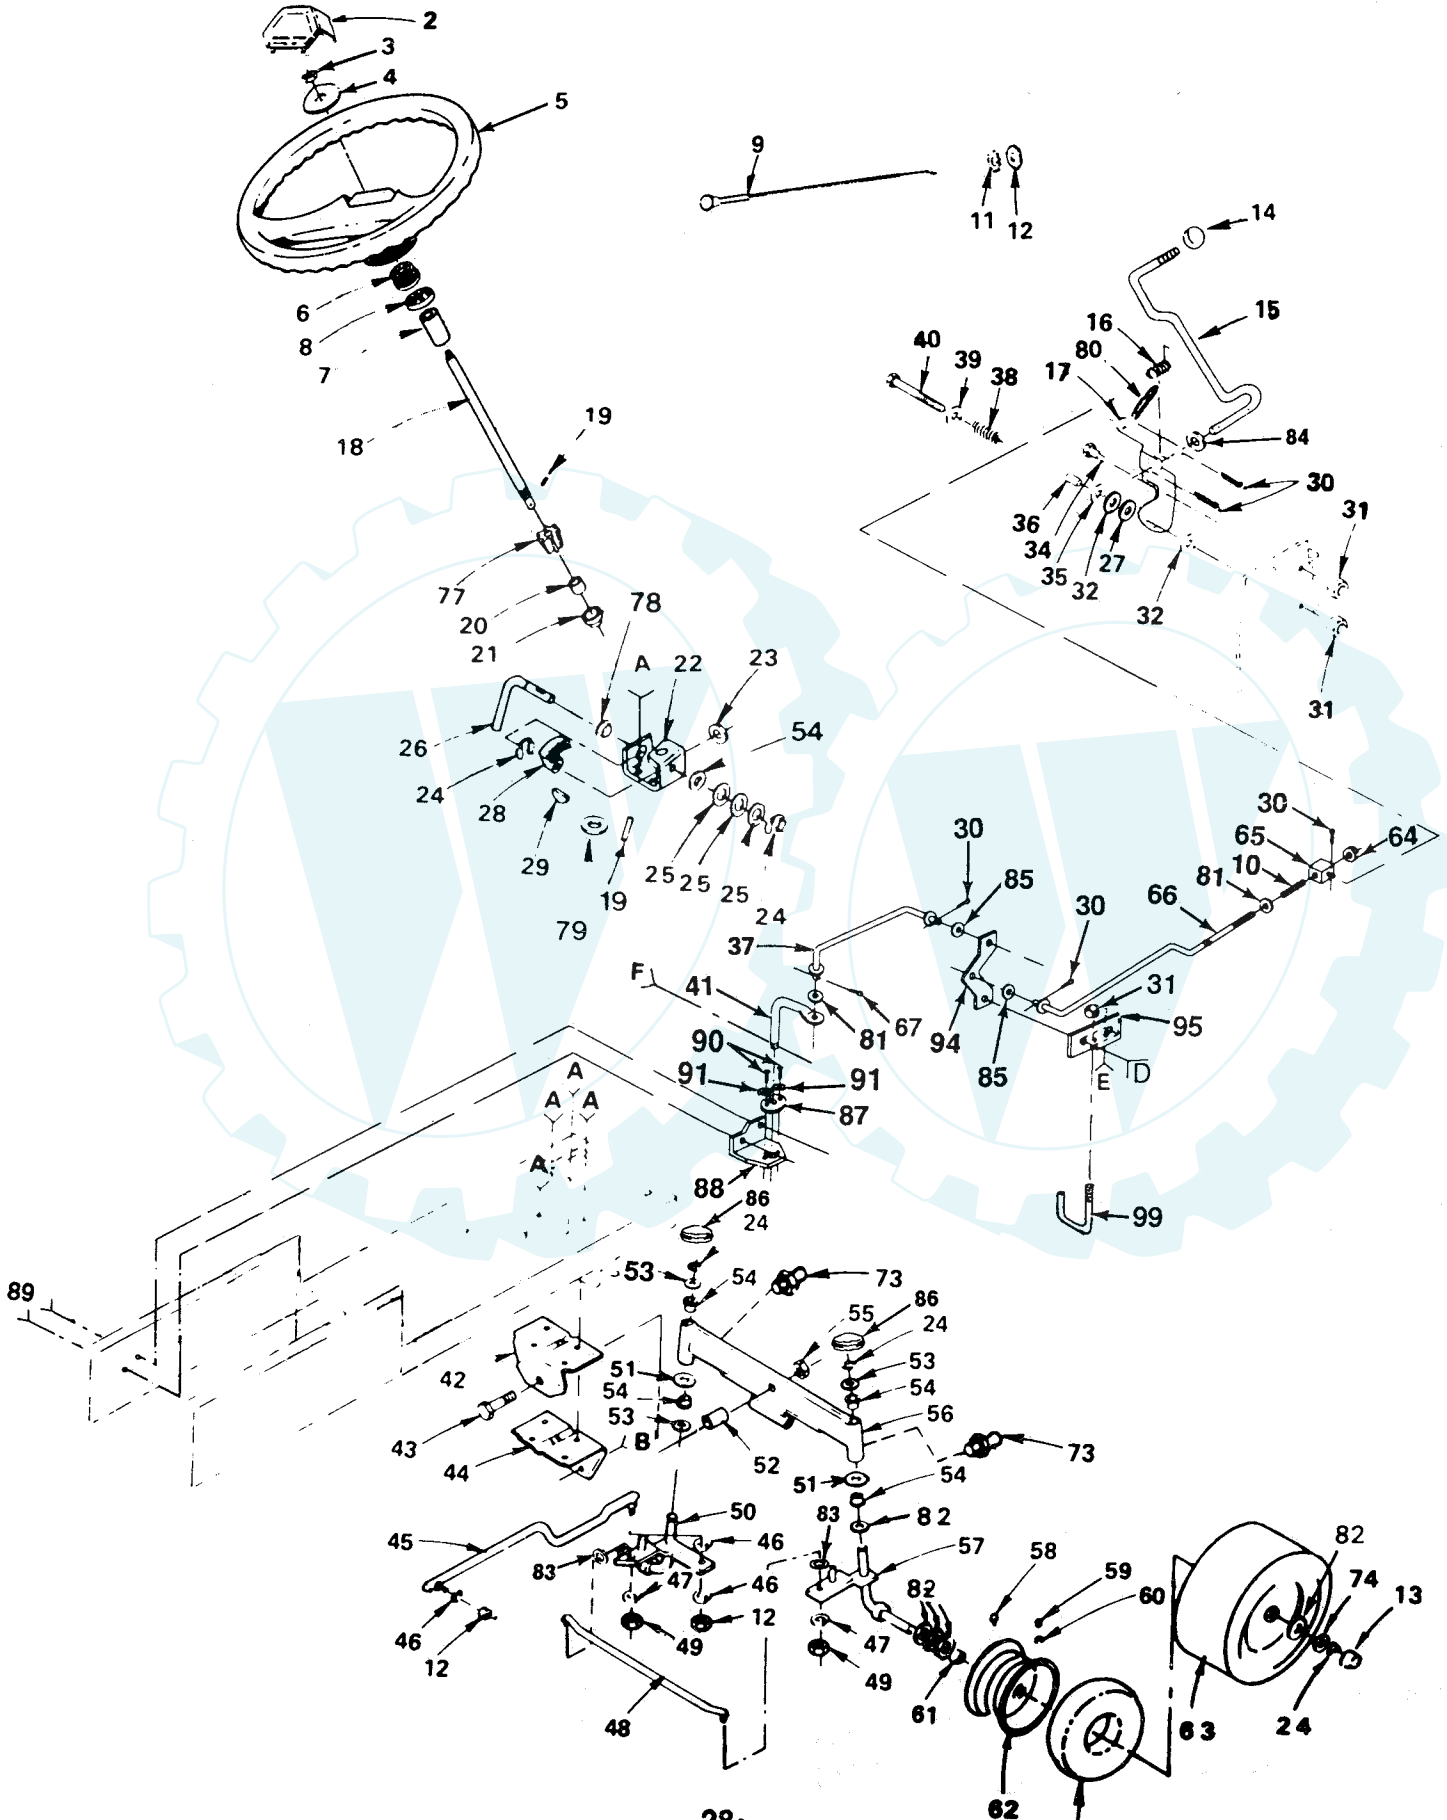

14 H.P. HYDROSTATIC YARD TRACTOR

STEERING ASSEMBLY

REPAIR PARTS

14 H.P. HYDROSTATIC YARD TRACTOR

STEERING ASSEMBLY

KEY NO.	PART NO.	DESCRIPTION	KEY NO.	PART NO.	DESCRIPTION
2	121584X	Insert - Steering Wheel	48	121334X	Rod - Tie
3	73940800	*Nut - Hex 1/2 - 20	49	73810500	*Nut - Hex 5/16 - 24
4	100712K	Washer	50	105656X	Spindle - L.H.
5	121472X	Wheel - Steering	51	19272016	Washer 27/32 x 1 - 1/4 x 16 Ga.
6	100711L	Adapter - Steering Wheel	52	110438X	Spacer
7	106945X	Tube - Steering Shaft	53	6266H	Hardened Washer
8	106943X	Spacer - Shaft, Steering	54	3366R	Bearing
9	122232X	Control - Choke	55	73901000	Nut - Lock - Flange 5/8 - 11
10	102670X	Spring - Compression	56	108075X	Axle - Front
11	11050600	Washer - Lock, Ext. Tooth 3/8	57	105654X	Spindle - R.H.
12	73610600	*Nut - Hex 3/8 - 24	58	278H	Fitting - Grease
13	104757X	Cap - Hub - Front	59	65139	Stem - Valve
14	121274X	Knob - Control	60	59192	Cap - Valve
15	121201X	Rod - Control	61	9040H	Bearing
16	121631X	Spring - Torsion	62	106732X	Rim - 6" Front
17	108196X	Bracket - Control Rod	63	106222X	Tire - Front
18	109557X	Shaft - Steering	63A	59904	Tube - Tire - Front (not furnished with tractor)
19	2882J	Pin - Drive 3/16 x 1	64	73800600	*Nut - Toplock
20	74580	Spacer	65	108212X	Trunnion
21	71208	Bushing	66	121750X	Rod - Adjustable Control
22	109432X	Bracket - Steering	67	4497H	Clip, Hairpin
23	19212016	Washer 21/32 x 1 - 1/4 x 16 Ga.	71	17490508	Screw - Hex Washer Thread Rolling 5/16 - 18 x 1/2
24	12000029	Klip Ring	73	6855M	Fitting - Grease
25	6266H	Bearing - Thrust	74	121748X	Washer 25/32 x 1 - 5/8 x 16 Ga.
26	108683X	Rod - Steering	77	108685X	Gear - Pinion
27	108972X	Washer - Phenolic	78	109816X	Nyliner, Snap - In
28	108684X	Gear - Sector	79	101930X	Washer - Hardened
29	106126X	Key - Woodruff	80	4921H	Retainer Spring
30	76020412	Pin - Cotter 1/8 x 3/4	81	19131212	Washer, 13/32 x 3/4 x 12 Ga.
31	73680600	Nut - Lock 3/8 - 16	82	121749X	Washer, 25/32 x 1-1/4 x 16 Ga.
32	108200X	Washer - Friction	83	19111216	Washer 11/32 x 3/4 x 16 Ga.
34	108518X	Bolt - Hex Shoulder 3/8 - 16 x 1 - 3/8	84	19151516	Washer 15/32 x 15/16 x 16 Ga.
35	19212016	Washer 21/32 x 1 - 1/4 x 16 Ga.	85	110739X	Washer Spring
36	108201X	Spacer	86	121232X	Cap Spindle
37	121202X	Link - Control	87	121217X	Guide Control
38	108844X	Spring - Compression	88	121216X	Bracket Control Guide
39	19132012	Washer 13/32 x 1 - 1/4 x 12 Ga.	89	17490512	Scr. Hex Wsh. Thdrol 5/16 - 18 x 3/4 TYTT
40	74760648	*Bolt - Hex 3/8 - 16 x 3	90	17021008	Scr. Tap Hex Hd. #10-24 Inc. x 1/2 TYTT.
41	121209X	Arm Assembly - Pump Control	91	19070816	Washer 7/32 x 1/2 x 16 Ga.
42	105663X	Support - Saddle - Rear	92	71011012	Bolt 10 - 24 3/4
43	74761060	Bolt - Hex 5/8 - 11 x 3 - 3/4	93	73661000	Nut 10 - 24
44	105664X	Support - Saddle - Front	94	121204X	Bellcrank
45	105727X	Link Drag	95	121206X	Bracket Bellcrank Pivot
46	10040600	*Lockwasher 3/8	96	100536K	Bolt Shoulder
47	10040500	*Washer - Lock 5/16	97	74760612	Bolt Fin Hex 3/8 Inc. 16 x 3/4
			98	73680500	Nut Crownlock 5/16 - 18
			99	121190X	Keeper, Centerspan

*STANDARD HARDWARE--PURCHASE LOCALLY