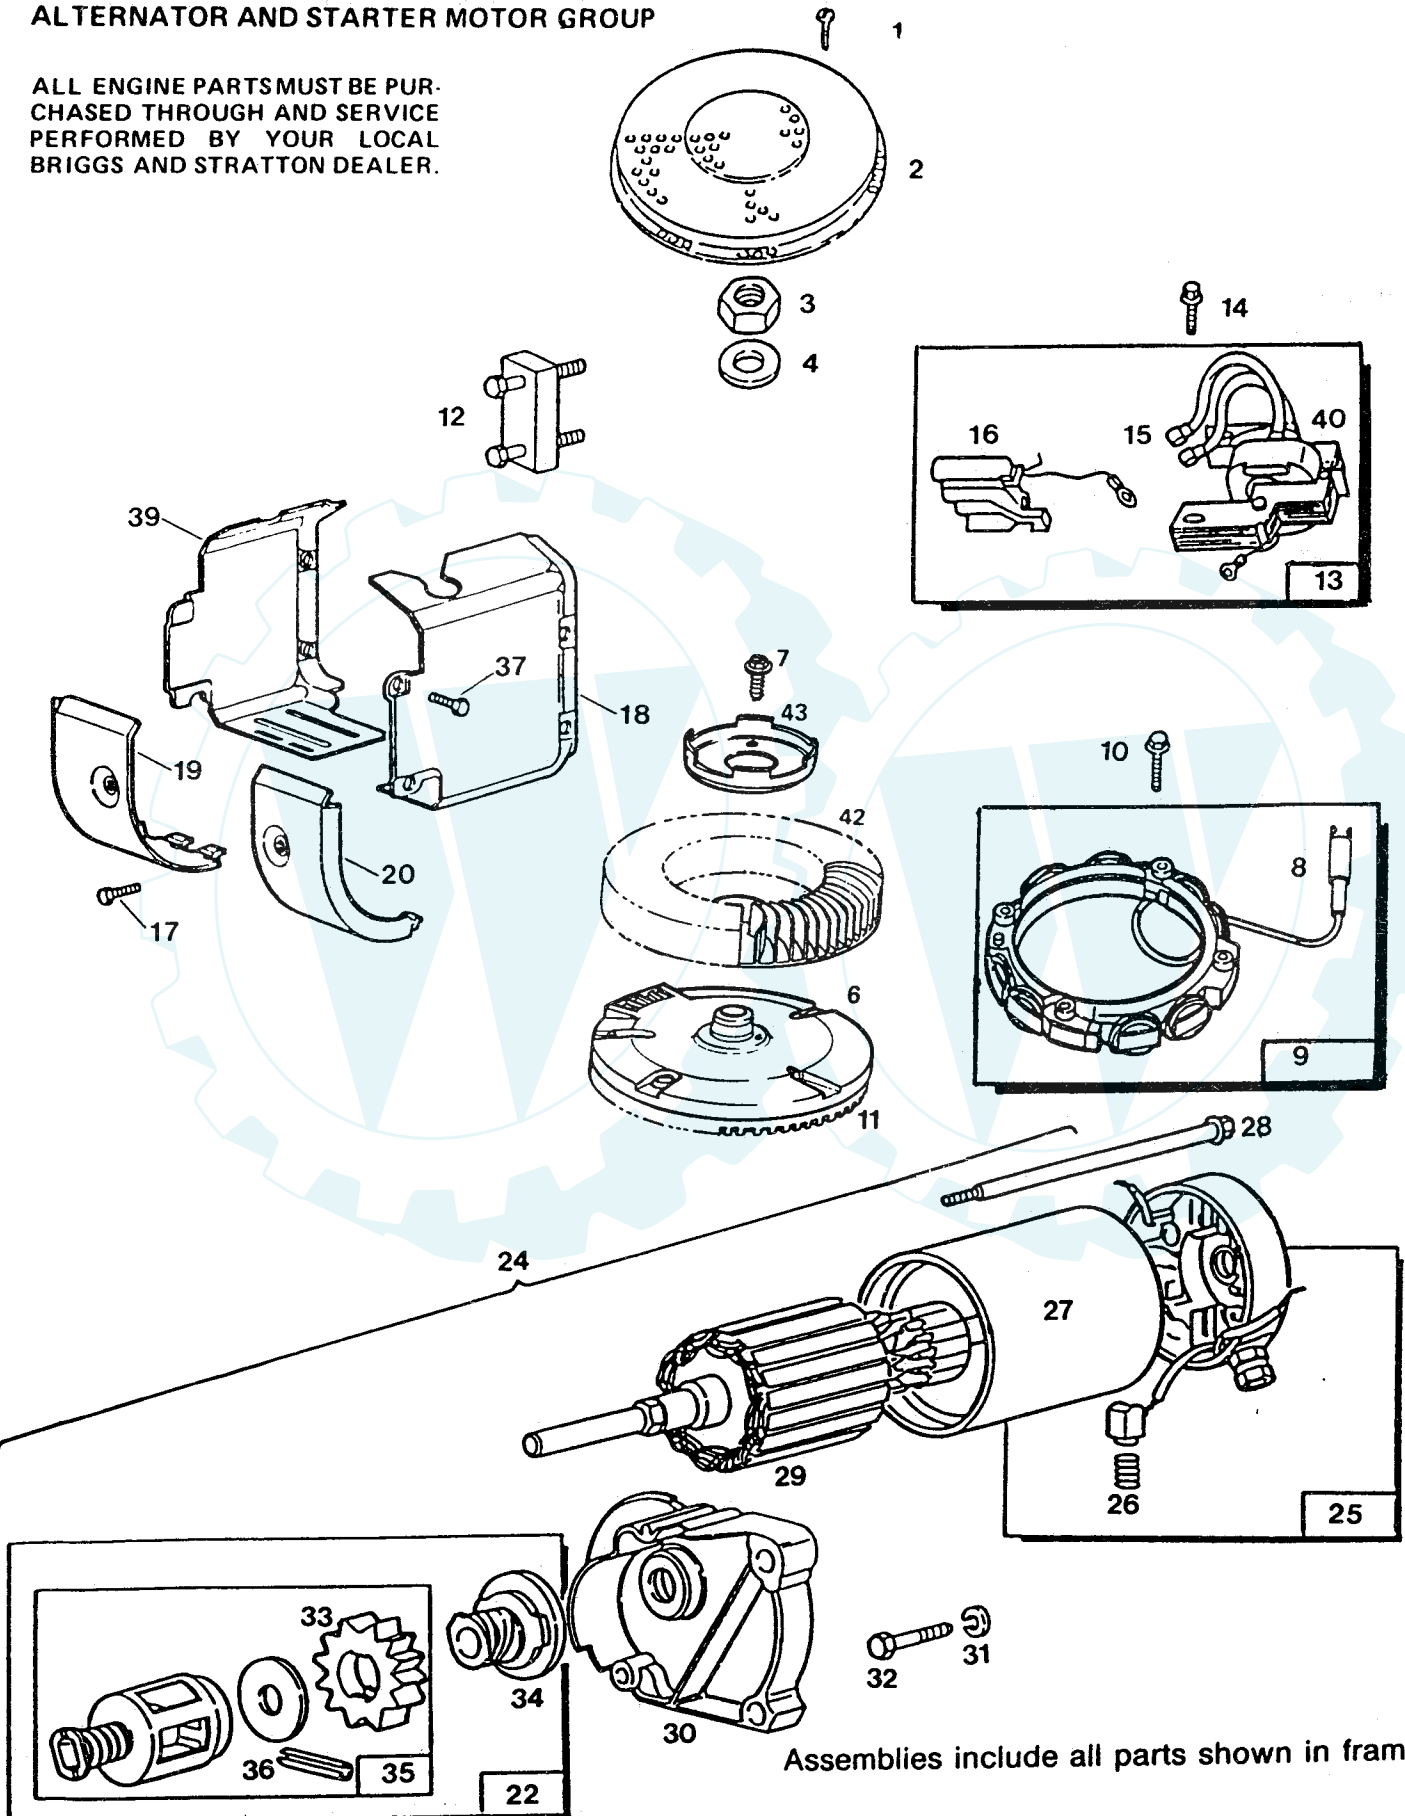

REPAIR PARTS

www.ersatzteil-service.de

14 H.P. HYDROSTATIC YARD TRACTOR

ENGINE--MODEL NUMBER 400707, TYPE NUMBER 1211-01

ALTERNATOR AND STARTER MOTOR GROUP

ALL ENGINE PARTS MUST BE PURCHASED THROUGH AND SERVICE PERFORMED BY YOUR LOCAL BRIGGS AND STRATTON DEALER.

Assemblies include all parts shown in frames.