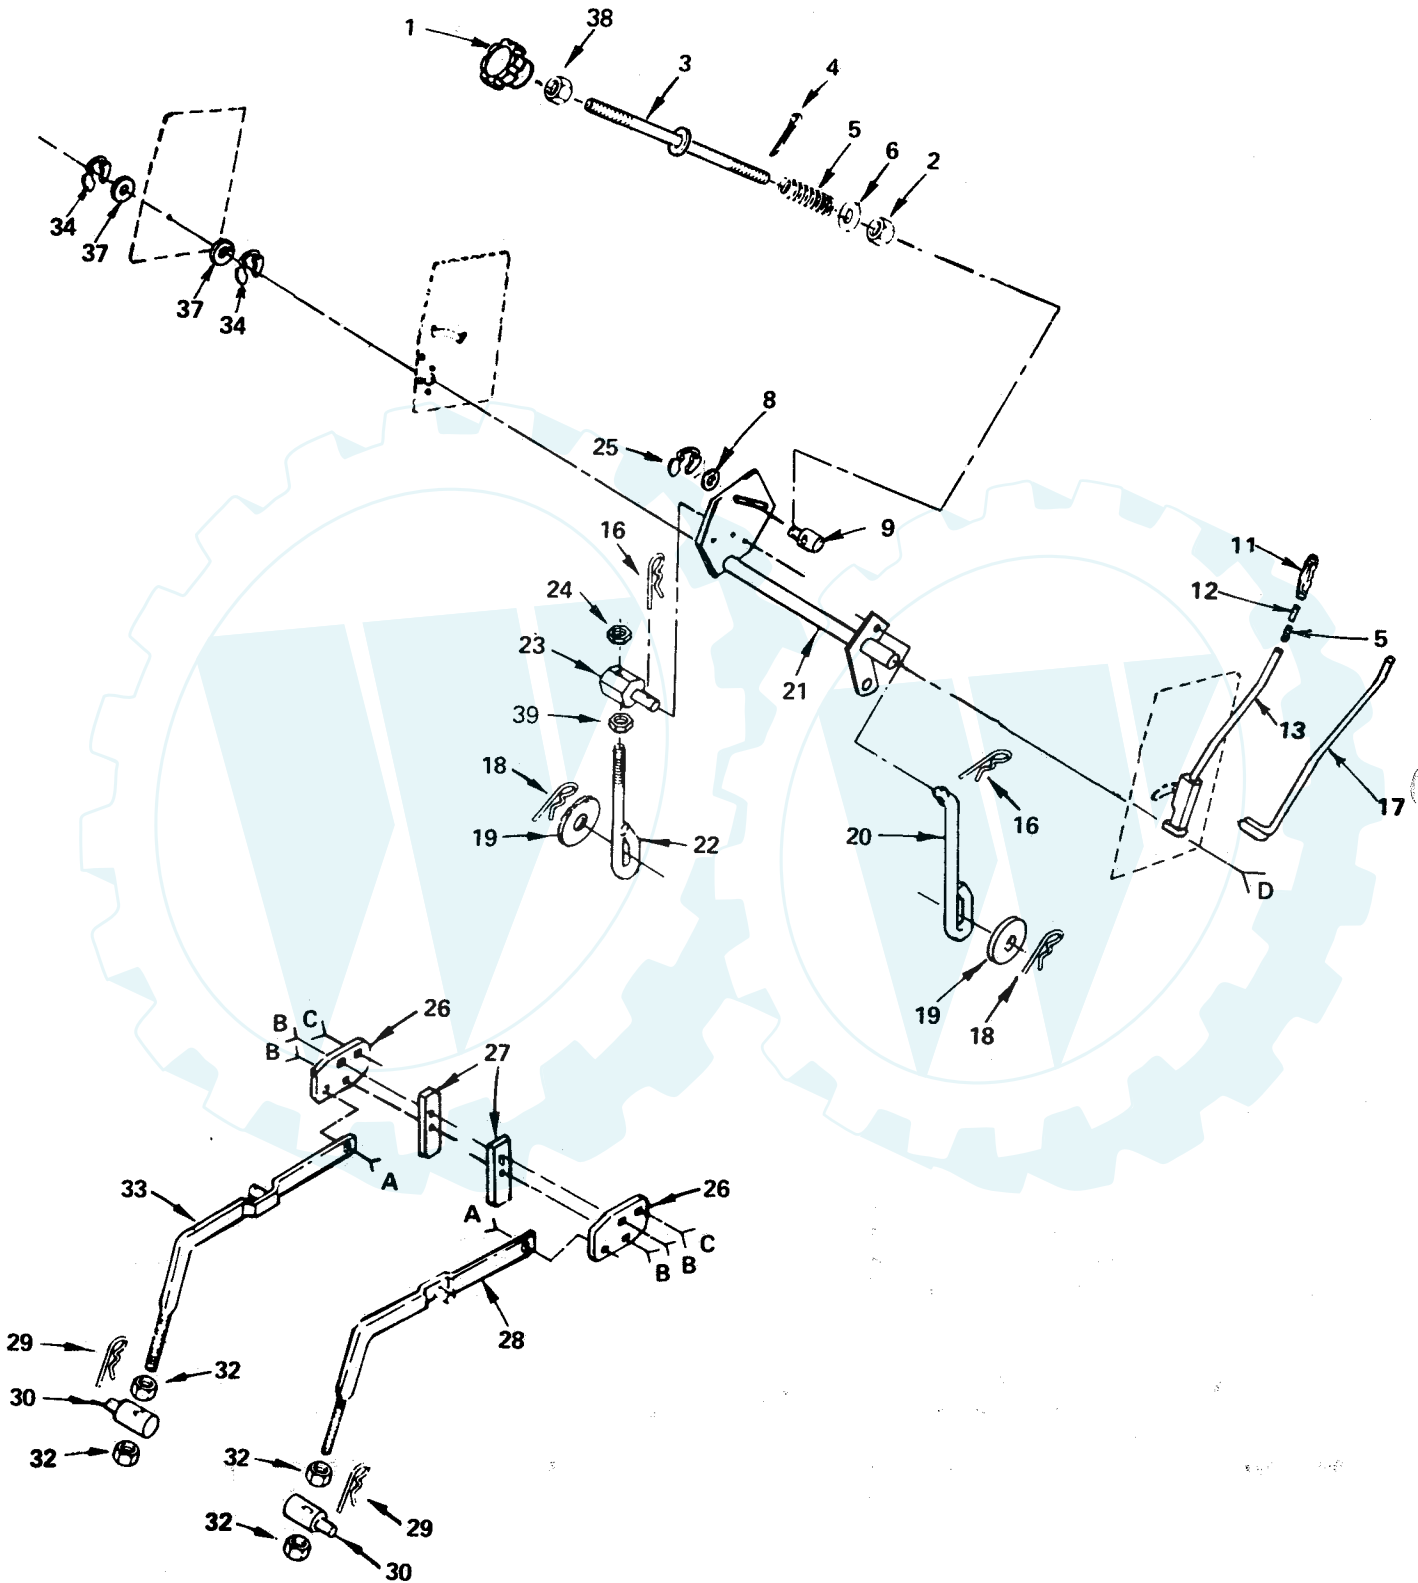

REPAIR PARTS

14 H.P. HYDROSTATIC YARD TRACTOR

LIFT ADJUSTMENT

REPAIR PARTS

14 H.P. HYDROSTATIC YARD TRACTOR

LIFT ADJUSTMENT

KEY NO.	PART NO.	DESCRIPTION	KEY NO.	PART NO.	DESCRIPTION
1	121891X	Knob, Depth Adjustment	20	110029X	Link - Lift
2	110807X	*Nut - Hex Special	21	121001X	Shaft - Lift
3	110729X	Rod - Adjust - Lift	22	110448X	Link - Lift - Adjust
4	76020308	Pin - Cotter 3/32 x 1/2	23	110447X	Trunnion - Lift
5	2876H	Spring	24	73710700	Nut - Lock 7/16 - 20 UN F
6	19131016	Washer 13/32 x 5/8 x 16 Ga.	25	12000037	Klip Ring
7	73680600	Nut - Lock 3/8 - 16	26	105864X	Bracket - Suspension
8	19151216	Washer 15/32 x 3/4 x 16 Ga.	27	121252X	Upstop - Mower
9	110810X	Trunnion	28	121600X	Arm - Suspension - R.H.
10	105848X	Bolt - Shoulder 3/8 - 16	29	9135R	Retainer - Spring
11	109413X	Grip - Handle	30	106308X	Trunion - Lift - Lower
12	105723X	Plunger - Lever	32	73220800	*Nut - Hex Fin. 1/2 - 13
13	121004X	Lever - Lift (Includes Key No. 17)	33	121601X	Arm - Suspension - L.H.
14	110739X	Spring Washer	34	12000022	E-Ring
15	73980600	Center Lock Flangenut 3/8 x 16	35	72140608	Bolt - Carriage 3/8 - 16 x 1
16	4939M	Retainer - Spring	36	72140606	* Bolt - Carriage 3/8 - 16 x 3/4
17	121006X	Rod - Lever	37	19292016	Washer 29/32 x 1 - 1/4 x 16 Ga.
18	4921H	Retainer - Spring	38	73350600	Nut - Hex Jam 3/8 - 16
19	19171516	Washer 17/32 x 15/16 x 16 Ga.	39	73 36 0700	Nut - Hex Jam 7/16 - 20
			40	74780624	Bolt - Hex 3/8 - 16 x 1 - 1/2

*STANDARD HARDWARE--PURCHASE LOCALLY