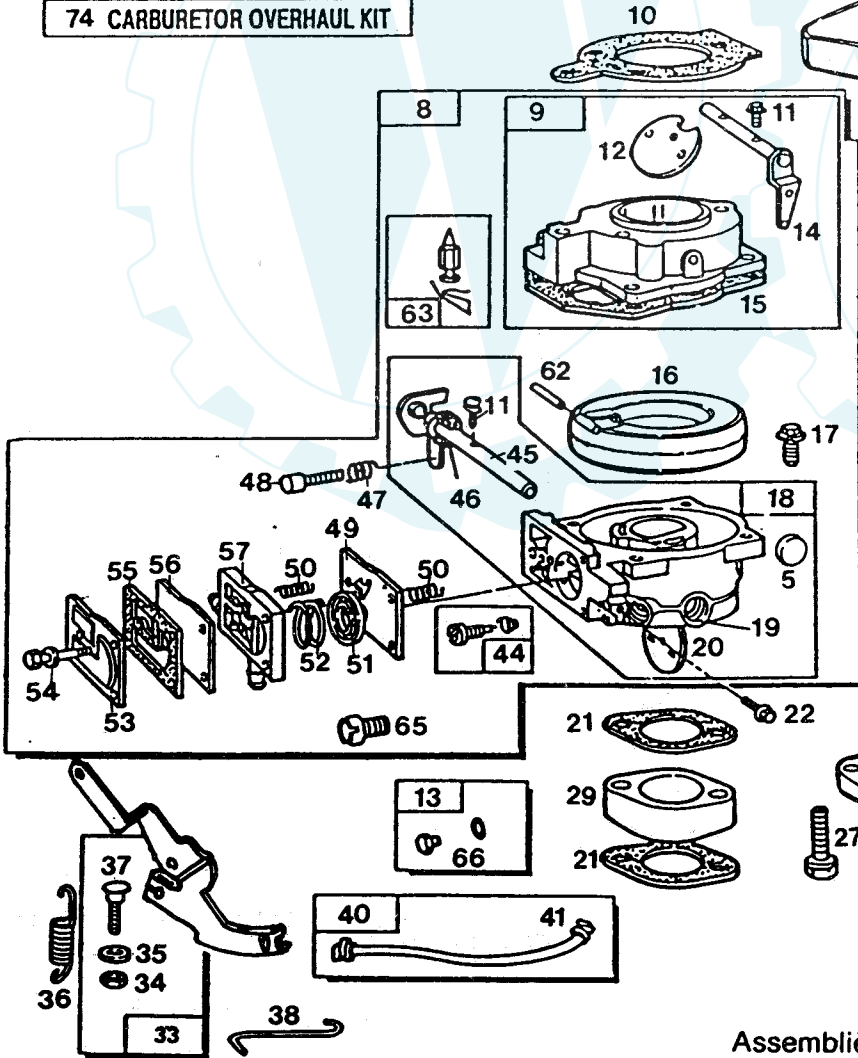

58 GASKET SET

73 PUMP REPAIR KIT

74 CARBURETOR OVERHAUL KIT