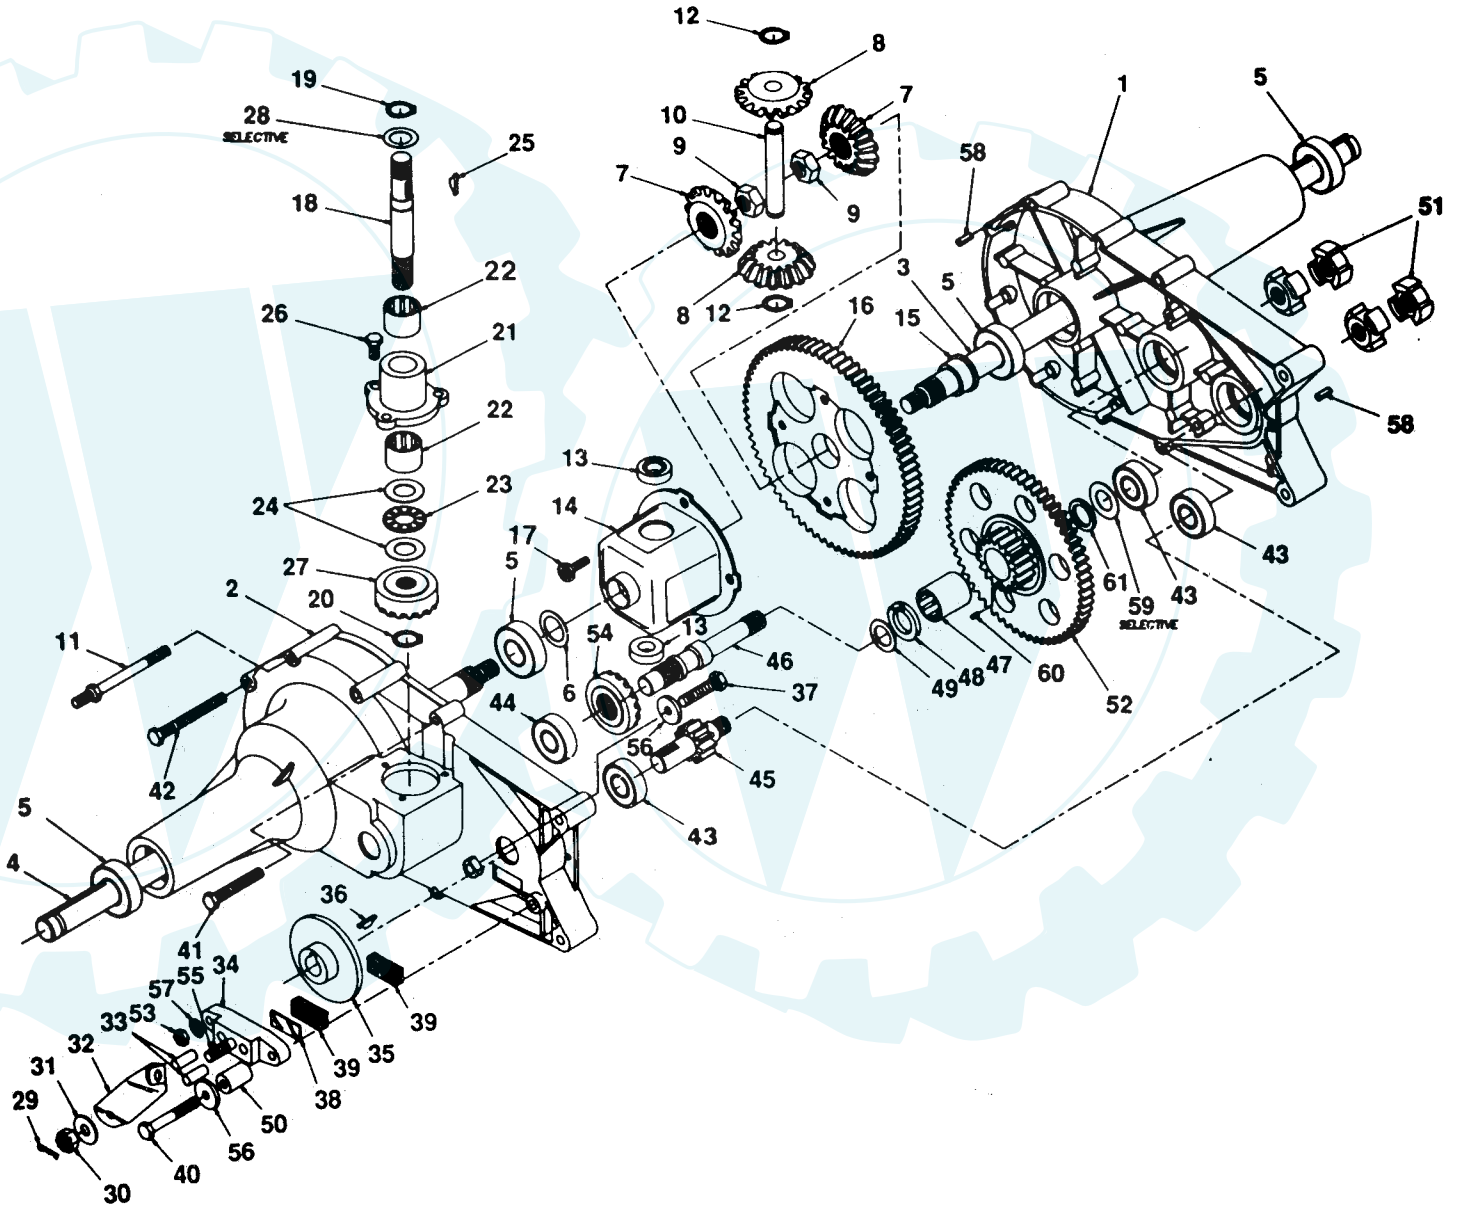

REPAIR PARTS

14 H.P. HYDROSTATIC YARD TRACTOR AGRI - FAB TRANSAXLE NUMBER 486. R121431X

www.ersatzteil-service.de

36

14 H.P. HYDROSTATIC YARD TRACTOR

TRANSAXLE 486.R121431X

37

KEY NO.	PART NO.	DESCRIPTION	KEY NO.	PART NO.	DESCRIPTION
1	122614X	Housing, Half L.H.	30	122658X	Nut, Castle 5/16 - 24
2	122615X	Housing, Half R.H.	31	122659X	Washer, Flat .343 x .88 x .062
3	122616X	Axle L.H.	32	122660X	Arm, Brake Actuator
4	122620X	Axle R.H.	33	122662X	Pin, Brake Actuating
5	122621X	Bearing, Ball	34	122663X	Brake, Yoke
6	122622X	Washer, Flat 3/4 x 1-1/8 x .030	35	122664X	Disc, Brake
7	122623X	Gear, Miter	36	123065X	Key 3/16 x 5/8
8	122624X	Gear, Miter	37	122666X	Screw, Hex 1/4 - 20 x 1.50
9	122625X	Nut, hex Jam W/ Patch 1/2 - 20	38	122667X	Plate, Puck
10	122626X	Shaft, Cross	39	122668X	Puck, Brake
11	122688X	Screw, Stud	40	123066X	Screw, Hex W/Patch 1/4 - 20 x 2.00
12	122629X	Snap Ring	41	122670X	Screw, Hex Self-Tap 1/4 - 20 x 2.00
13	122631X	Bearing, Thrust	42	122671X	Screw, Hex Self-Tap 1/4 - 20 x 3.00
14	122633X	Housing Assembly, Differential	43	122672X	Bearing, Ball
15	122634X	Bearing, Flange	44	122673X	Bearing, Ball
16	122640X	Gear, Differential 72 Tooth	45	122674X	Shaft, Pinion N/11 Tooth Gear
17	122641X	Screw, Pan hd. W/Patch 1/4 - 20 x .500 Lg.	46	122675X	Shaft, Drive
18	122642X	Shaft, Input	47	123059X	Bearing, Needle
19	122643X	Snap, Ring	48	123060X	Bronze Thrust Brg. 5/8 x 1-1/4 x 7/64
20	122644X	Retaining Ring 7/16"	49	122654X	Washer, Flat .62 - 1.0 x /040
21	122645X	Housing, Input Bearing	50	122689X	Spacer
22	122646X	Bearing, Needle	51	121839X	Coupling
23	122647X	Bearing, Thrust	52	122681X	Gear, 60 & 17 Tooth
24	122648X	Washer, Flat 5/8 x 1-1/8 x .030	53	122682X	Nut, Hex 1/4 - 20
25	122649X	Key #4, 3/32 x 5/8	54	122683X	Gear, Drive Pinion 17 Tooth
26	122650X	Screw, Hex W/Patch 1/4 x 3/4	55	122684X	Bolt, Square Head
27	122651X	Gear, Input Pinion 17 Tooth	56	122685X	Washer 15/16 x .265 x .125
28	122652X	Washer, Flat .62 - 1.0 x .030	57	122686X	Washer 1/4" Spring Lock
--	122653X	Washer, Flat .62 - 1.0 x .020	58	122687X	Pin, Roll 3/16" x 1/2" Lg.
--	122654X	Washer, Flat .62 - 1.0 x .040	59	122678X	Washer, Flat 5/8 x 1 - 1/8 x .060
29	122656X	Pin, Cotter	--	123061X	Washer, Flat 5/8 x 1 x .050
			60	123062X	Pin, Dowel 3/32 x 1/4
			61	123063X	Seal, Grease
			----	121431X	Transaxle Assy. Complete