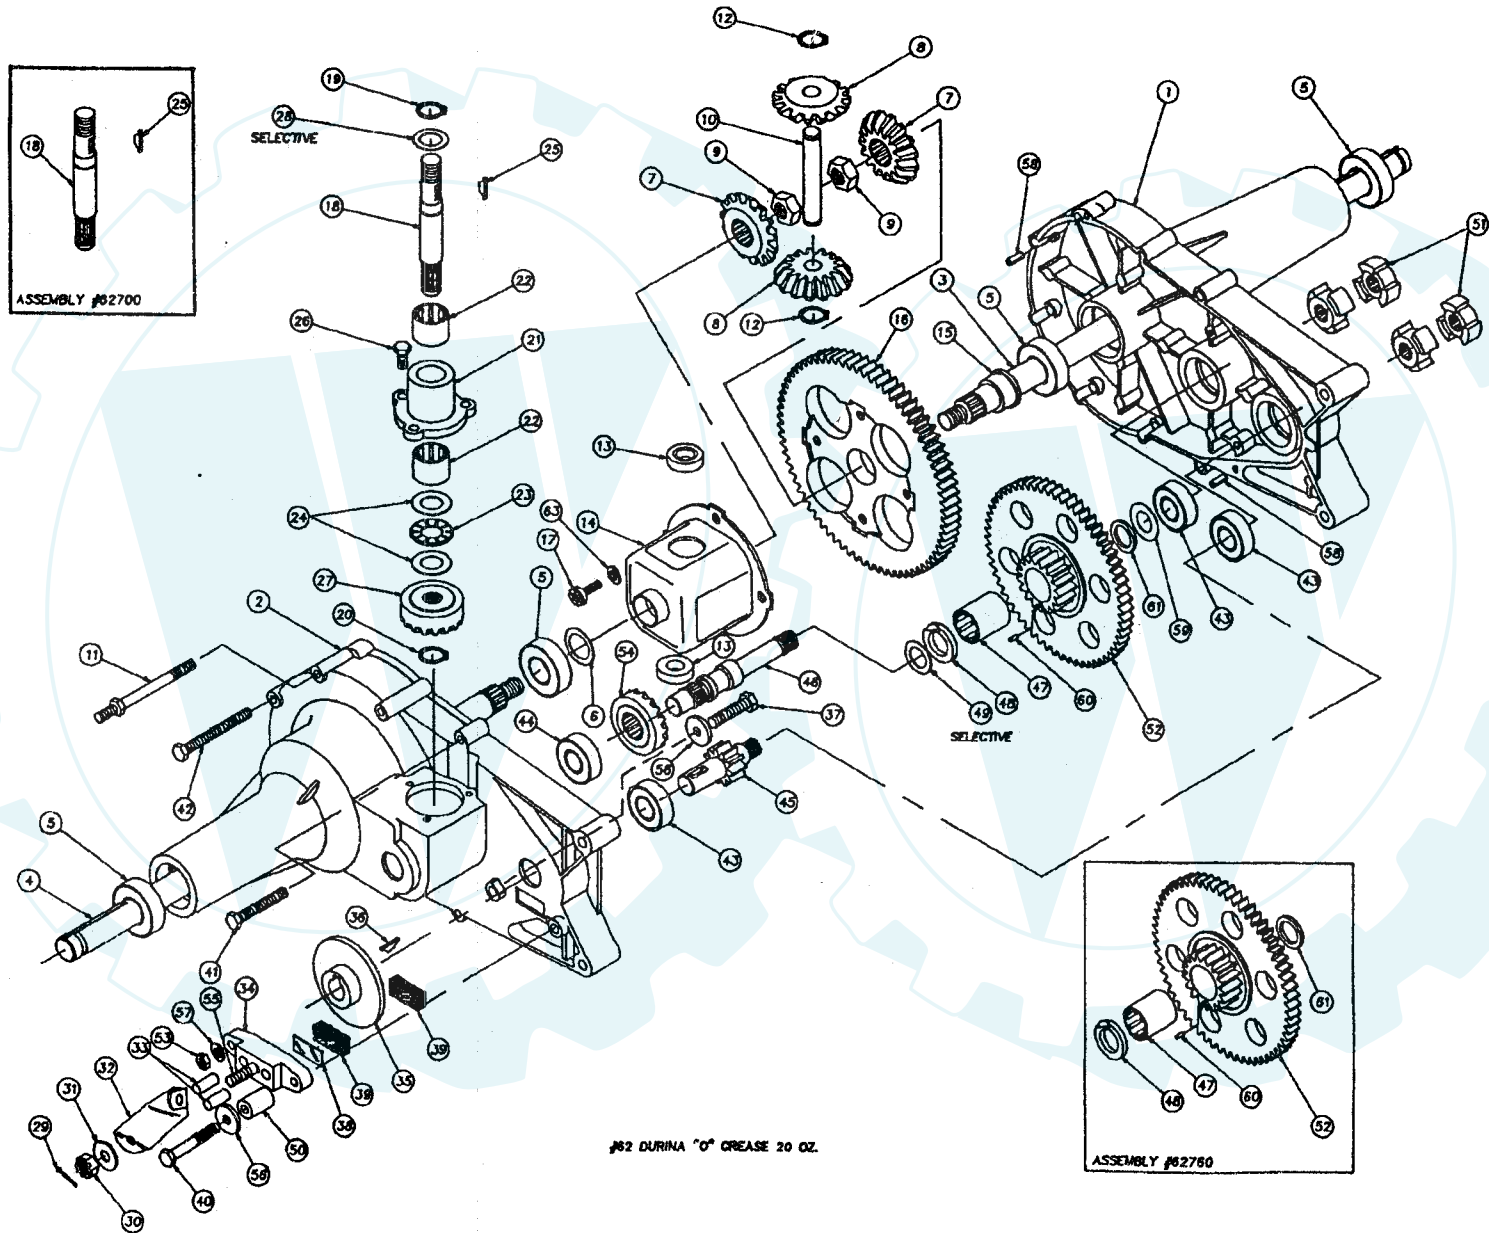

REPAIR PARTS

www.ersatzteil-service.de

14 HP 38" RIDING YARD TRACTOR - - MODEL NUMBER YT140H
AGRI-FAB TRANSAXLE - - MODEL NUMBER 486.121431X

REPAIR PARTS

14 HP 38" RIDING YARD TRACTOR -- MODEL NUMBER Y1140H
AGRI-FAB TRANSAXLE -- MODEL NUMBER 486.121431X

www.ersatzteil-service.de

KEY PART NO.	NO.	DESCRIPTION
1	532122614	Housing, Half L.H.
2	532122615	Housing, Half R.H.
3	532122616	Axle L.H.
4	532122620	Axle R.H.
5	532122621	Bearing, Ball
6	532122622	Washer, Flat 3/4 x 1-1/8 x .030
7	532122623	Gear, Miter
8	532122624	Gear, Miter
9	532122625	Nut, Hex Jam W/Patch 1/2-20
10	532122626	Shaft, Cross
11	532122688	Screw, Stud
12	532122629	Snap, Ring
13	532122631	Bearing, Thrust
14	532122633	Housing Assembly, Differential
15	532122634	Bearing, Flange
16	532122640	Gear, Differential 72 Tooth
17	532122641	Bolt, Torx Head 1/4-28 x 5/8"
18	532122642	Shaft, Input
19	532122643	Snap, Ring
20	532122644	Retaining Ring 7/16"
21	532122645	Housing, Input Bearing
22	532122646	Bearing, Needle
23	532122647	Bearing, Thrust
24	532122648	Washer, Flat 5/8 x 1-1/8 x .030
25	532122649	Key, Hi-Pro 3/32 x 5/8
26	532122650	Screw, Hex W/Patch 1/4-20 x 3/4
27	532122651	Gear, Input Pinion 17 Tooth
28	532123061	Washer, Flat .62 x 1 x .05
---	532122678	Washer, Flat .62 x 1.125 x .060
---	532122654	Washer, Flat .62 x 1 x .040
29	532122656	Pin, Cotter
30	532122653	Nut, Castle 5/16-24
31	532122659	Washer, Flat .343 x .88 x .062
32	532122660	Arm, Brake Actuator
33	532122662	Pin, Brake Actuating
34	532122663	Brake, Yoke
35	532122664	Disc, Brake

KEY PART NO.	NO.	DESCRIPTION
36	532123065	Key, Hi-Pro 3/16 x 5/8"
37	532122666	Screw, Hex 1/4-20 x 1.50
38	532122667	Plate, Puck
39	532122668	Puck, Brake
40	532123066	Screw, Hex W/Patch 1/4-20 x 2.00
41	532122670	Screw, Hex Self-Tap 1/4-20 x 2.00
42	532122671	Screw, Hex Self-Tap 1/4-20 x 3.00
43	532126982	Bearing, Ball
44	532122673	Bearing, Ball
45	532122674	Shaft, Pinion W/11 Tooth Gear
46	532122675	Shaft, Drive
47	532123059	Bearing, Needle
48	532123060	Bronze Thrust Brg. 5/8 x 1-1/4 x 7/64
49	532122654	Washer, Flat .62 x 1.0 x .040
---	532123061	Washer, Flat .62 x 1.0 x .050
50	532122689	Spacer
51	532121839	Coupling
52	532126975	Gear, 60 and 17 Tooth
53	532122682	Nut, Hex 1/4-20
54	532122683	Gear, Drive Pinion 17 Tooth
55	532122684	Bolt, Square Head
56	532122685	Washer 15/16 x .265 x .125
57	532122686	Washer 1/4" Spring Lock
58	532122687	Pin, Roll 3/16" x 1/2"
59	532122652	Washer, Flat .62 x 1.0 x .030
60	532123062	Pin, Dowel 3/32 x 1/4
61	532123063	Seal, Grease
62	532126976	Shell, Durina-O Grease (20oz.)
63	532126977	Washer, Head Spring Lock 1/4"
65	532126980	Assembly, Gear, Reduction
66	532126981	Assembly, Shaft, Input
---	532121431	Transaxle Assembly Complete

NOTE: All component dimensions given in U.S. inches
1 inch = 25.4 mm