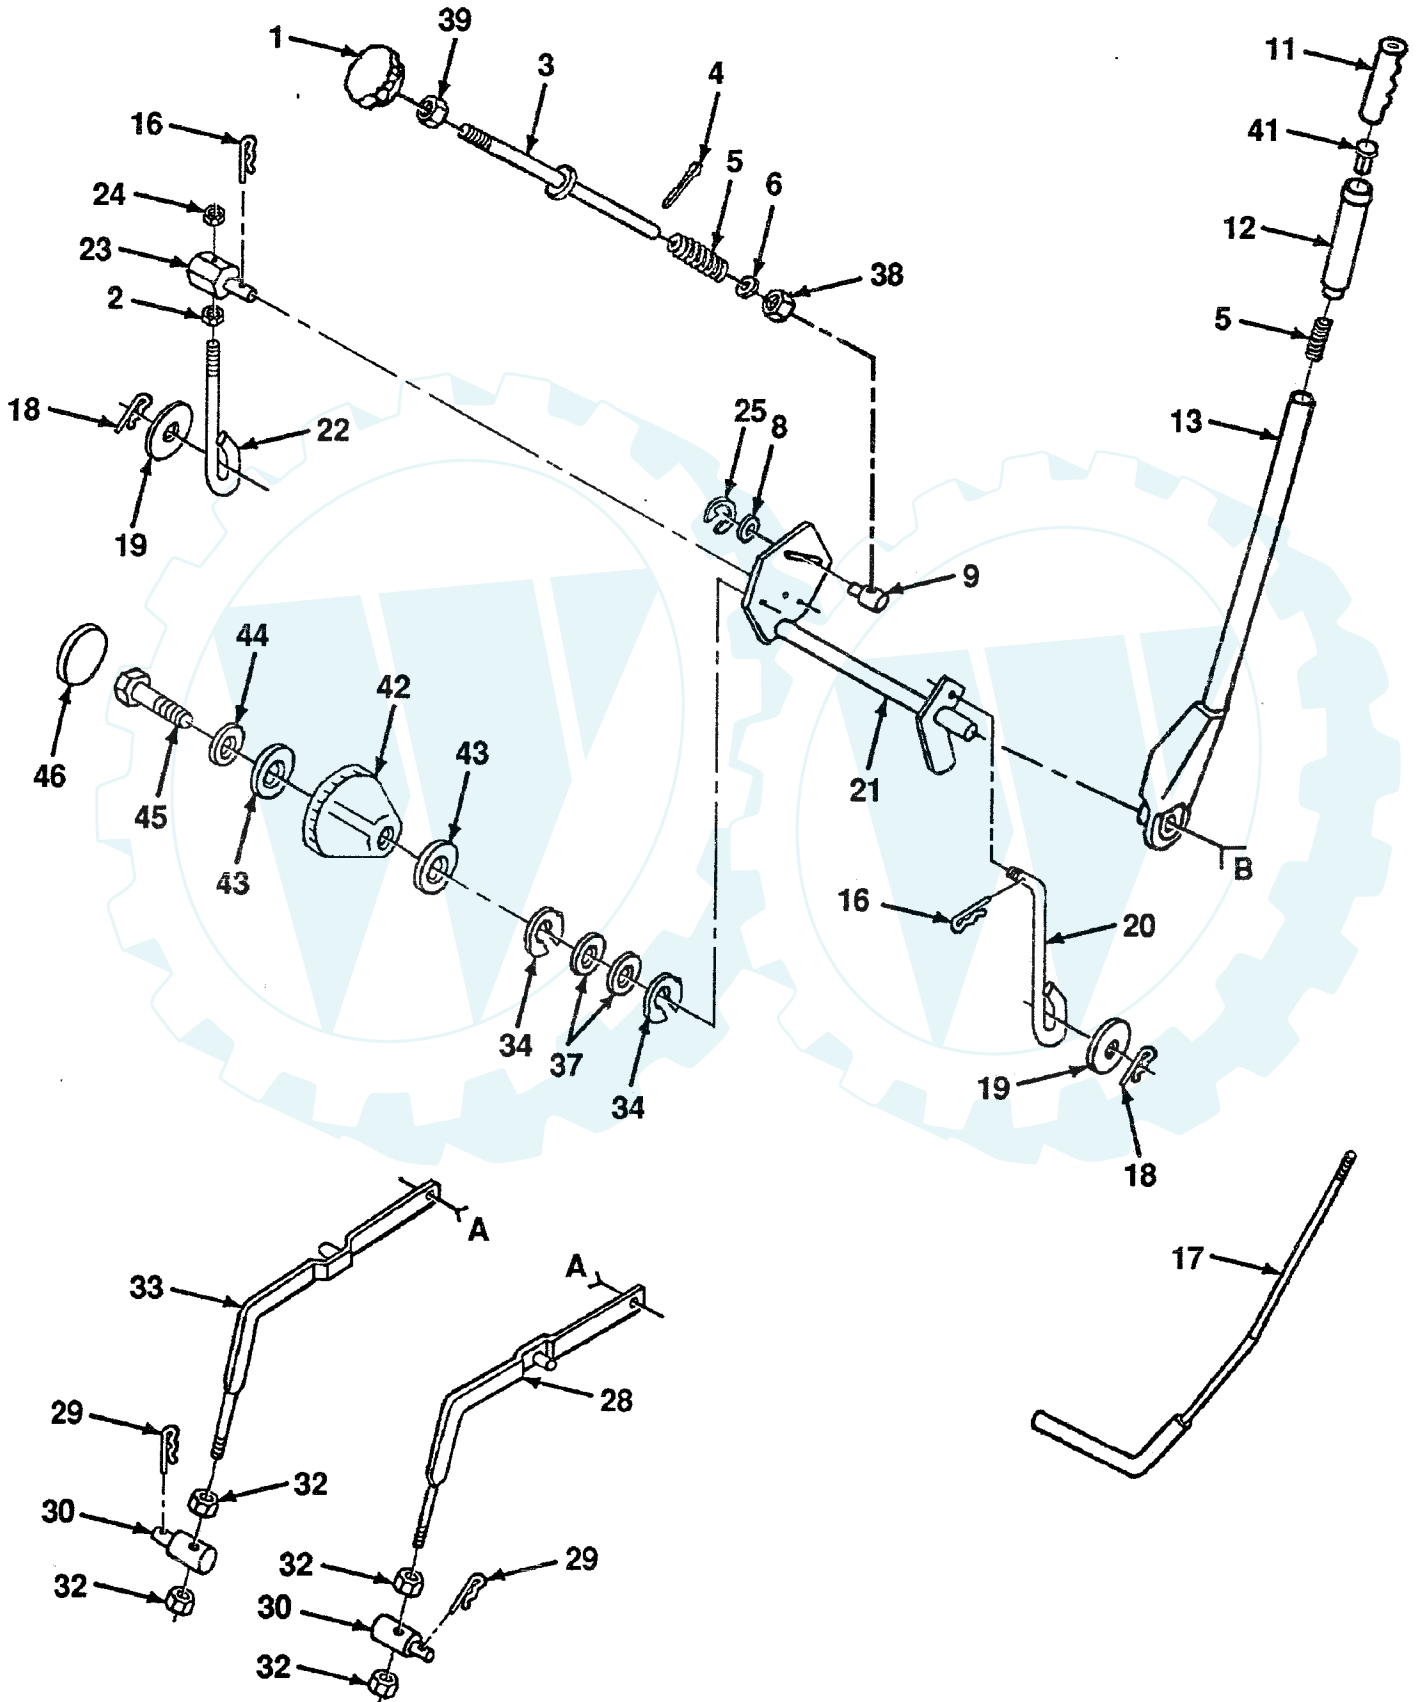

REPAIR PARTS

14 HP 38" RIDING YARD TRACTOR -- MODEL NUMBER YT140H LIFT ADJUSTMENT

REPAIR PARTS

14 HP 38" RIDING YARD TRACTOR - - MODEL NUMBER YT140H

LIFT ADJUSTMENT

**KEY PART
NO. NO.**

DESCRIPTION

1	532121891	Handle, Lift, Adjustment
2	873360700	Nut, Hex 3/8 - 16
3	532110729	Rod, Adjust, Lift
4	876020308	Pin, Cotter 3/32 x 1/2
5	532124874	Spring
6	819131016	Washer 13/32 x 5/8 x 16 Gauge
8	819151216	Washer 15/32 x 3/4 x 16 Gauge
9	532110810	Trunnion, Depth Stop
10	532105848	Bolt, Shoulder 3/8 - 16
11	532109413	Grip, Handle
12	532122364	Plunger, Lever, Lift
13	532121002	Lever, Lift
14	532110739	Spring, Washer
15	873980600	Nut, Centerlock, Flange 3/8 - 16
16	532124670	Retainer, Spring
17	532121006	Rod, Lever
18	532004921	Retainer, Spring
19	819171516	Washer 17/32 x 15/16 x 16 Gauge
20	532110029	Link, Lift
21	532124516	Shaft, Lift, Assembly
22	532110448	Link, Lift, Adjust

**KEY PART
NO. NO.**

DESCRIPTION

23	532110447	Trunnion, Lift
24	873710700	Nut, Lock 7/16 - 14
25	812000037	Klip Ring
28	532121598	Arm, Suspension, R.H.
29	532009135	Retainer, Spring
30	532106308	Trunnion, Lift, Lower
32	873220800	Nut, Hex, Fin 1/2 - 13
33	532121599	Arm, Suspension, L.H.
34	812000022	E-Ring
37	819292016	Washer 29/32 x 1-1/4 x 16 Gauge
38	532110807	Nut, Special
39	873350600	Nut, Hex, Jam 3/8 - 16 UNC
40	874780624	Bolt, Hex 3/8 - 16 x 1-1/2
41	532124526	Button, Plunger
42	532123934	Scale, Height Indicator
43	819112410	Washer 11/32 x 1-1/2 x 10 Gauge
44	810040500	Washer, Lock, Hvy., Helical Spring
45	874780516	Bolt, Hex, Fin 5/16 - 18 UNC x 1
46	532123935	Plug, Hole

NOTE: All component dimensions given in U.S. inches
1 inch = 25.4 mm