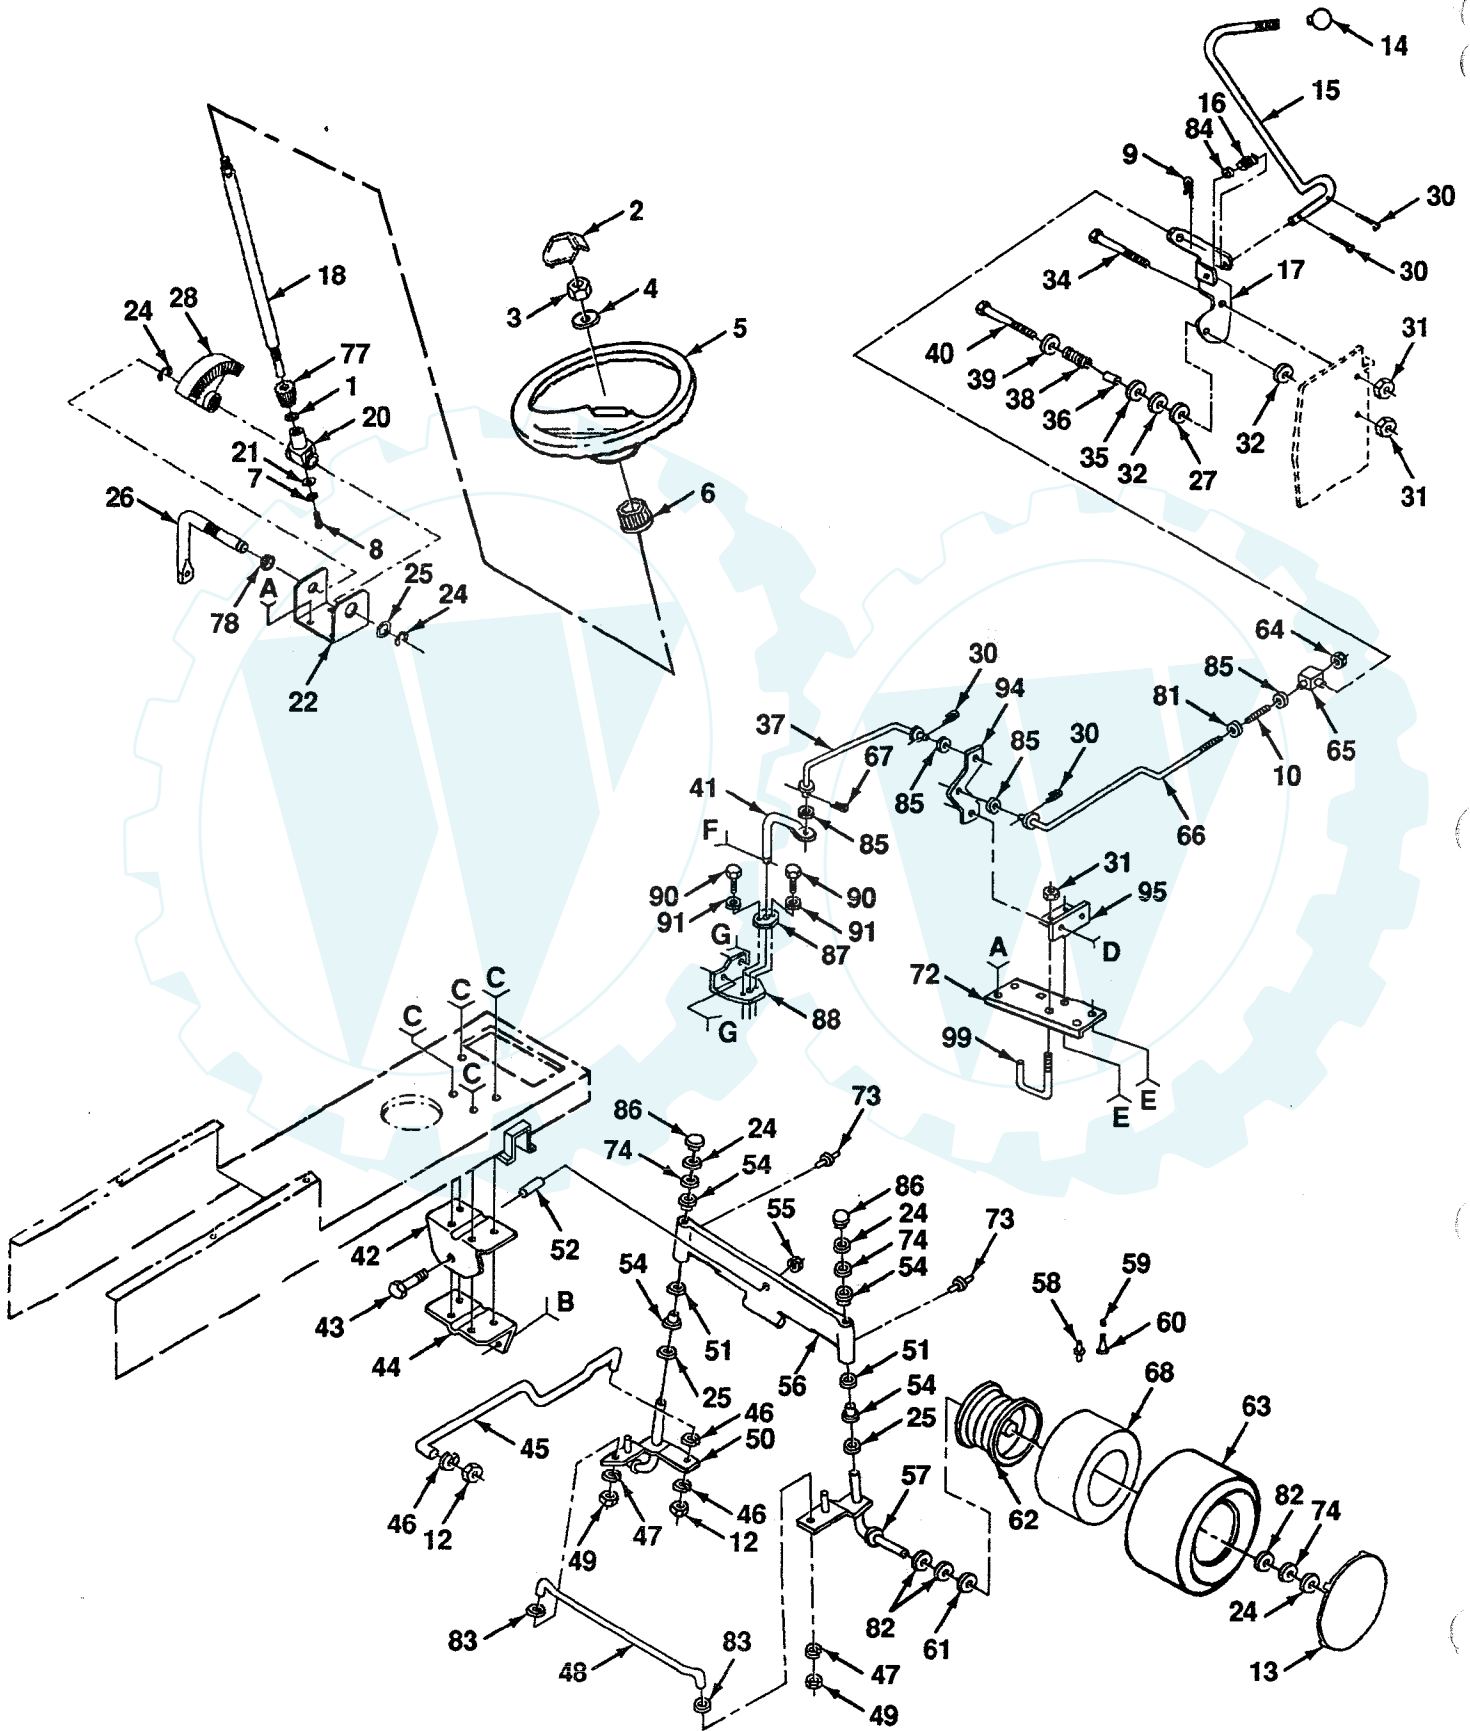

REPAIR PARTS

14 HP 38" RIDING YARD TRACTOR -- MODEL NUMBER YT140H STEERING AND FRONT AXLE

REPAIR PARTS

14 HP 38" RIDING YARD TRACTOR - - MODEL NUMBER YT140H STEERING AND FRONT AXLE

KEY PART NO. NO.	DESCRIPTION	KEY PART NO. NO.	DESCRIPTION
1	532057079 Washer	53	532122819 Screw, Special 3/8 - 16 x 3/4
2	532124416 Insert, Steering Wheel	54	532003366 Bearing
3	873940800 Nut, Jam, Toplock 1/2 - 20	55	873901000 Locknut, Flange 5/8 - 11
4	532100712 Washer	56	532108075 Axle, Front
5	532124415 Wheel, Steering	57	532105654 Spindle, R.H.
6	532100711 Adapter, Steering Wheel	58	532000278 Fitting, Grease
7	810040400 Washer, Lock 1/4	59	532065139 Stem, Valve
8	871070410 Screw, Socket, Hex 1/4 - 20 x 5/8	60	532059192 Cap, Valve
9	532004921 Spring, Retainer	61	532009040 Bearing
10	532102670 Spring, Compression	62	532124801 Rim, Front, 6"
12	873610600 Nut, Fin, Hex 3/8 - 24 UNF	63	532106222 Tire, Front
13	532124577 Cover, Wheel	64	873800600 Locknut, Hex w/Washer Insert 3/8 - 16 UNC
14	532121274 Knob, Gearshift	65	532108212 Trunnion
15	532110845 Rod, Control	66	532121750 Rod, Control, Adjustable
16	532121631 Spring, Torsion	67	532124788 Clip, Hairpin
17	532108196 Bracket, Control Rod	68	532059904 Tube (not furnished with tractor)
18	532124043 Shaft, Steering	71	817490508 Screw, Hex, Washer, Thrdol. 5/16 - 18 x 1/2
20	532124035 Support, Shaft	72	532123186 Bracket, Chassis, Reinforcement, Hydro
21	532126684 Washer, Shim 1/4 x 5/8 x .062	73	532124836 Fitting, Grease
22	532124036 Bracket, Steering	74	532121748 Washer 25/32 x 1-5/8 x 16 Gauge
24	812000029 Klip Ring	77	532124037 Gear, Pinion
25	532124931 Bearing, Thrust	78	532109816 Nyliner, Snap-In
26	532124033 Shaft, Pitman	81	819131212 Washer 13/32 x 3/4 x 12 Gauge
27	532108972 Washer, Phenolic	82	532121749 Washer 25/32 x 1-1/4 x 16 Gauge
28	532124034 Gear, Sector	83	819111216 Washer 11/32 x 3/4 x 16 Gauge
30	876020412 Pin, Cotter 1/8 x 3/4	84	819151516 Washer 15/32 x 15/16 x 16 Gauge
31	873680600 Nut, Crownlock 3/8 - 16	85	532110739 Washer, Spring
32	532108200 Washer, Friction	86	532121232 Cap, Spindle
33	817490612 Screw, Hex, Washer Thrdol. 3/8 - 16 x 3/4	87	532121217 Guide, Control
34	532108518 Bolt, Hex, Shoulder 3/8 - 16 x 1-3/8	88	532121216 Bracket, Control Guide
35	819212016 Washer 21/32 x 1-1/4 x 16 Gauge	89	817490512 Screw, Hex, Washer Thrdol. 5/16 - 18 x 3/4 Type TT
36	532108201 Spacer	90	817021008 Screw, Tap, Hex #10-24 UNC x 1/2
37	532121202 Link, Control, Pump	91	819070816 Washer 7/32 x 1/2 x 16 Gauge
38	532108844 Spring, Compression	92	874561014 Screw, Hex, Socket Head #10 - 24 UNC
39	819132012 Washer 13/32 x 1-1/4 x 12 Gauge	93	532069180 Locknut #10 - 24 UNC
40	874760648 Bolt, Hex 3/8 - 16 x 3	94	532121204 Bellcrank
41	532121209 Lever, Pump Control	95	532121206 Bracket, Bellcrank Pivot
42	532105663 Support, Saddle, Rear	96	532100536 Bolt, Shoulder
43	874761060 Bolt, Hex 5/8 - 11 x 3-3/4	97	874760616 Bolt, Fin, Hex 3/8 - 16 UNC x 1
44	532105664 Support, Saddle, Front	98	873680500 Nut, Crownlock 5/16 - 18
45	532124032 Link, Drag	99	532121190 Keeper, Centerspan
46	810040600 Washer, Lock 3/8		
47	810040500 Washer, Lock 5/16		
48	532121334 Rod, Tie		
49	873810500 Nut, Hex 5/16 - 24 UNF		
50	532105656 Spindle, L.H.		
51	819272016 Washer 27/32 x 1-1/4 x 16 Gauge		
52	532110438 Spacer, Bearing		

NOTE: All component dimensions given in U.S. inches
1 inch = 25.4 mm