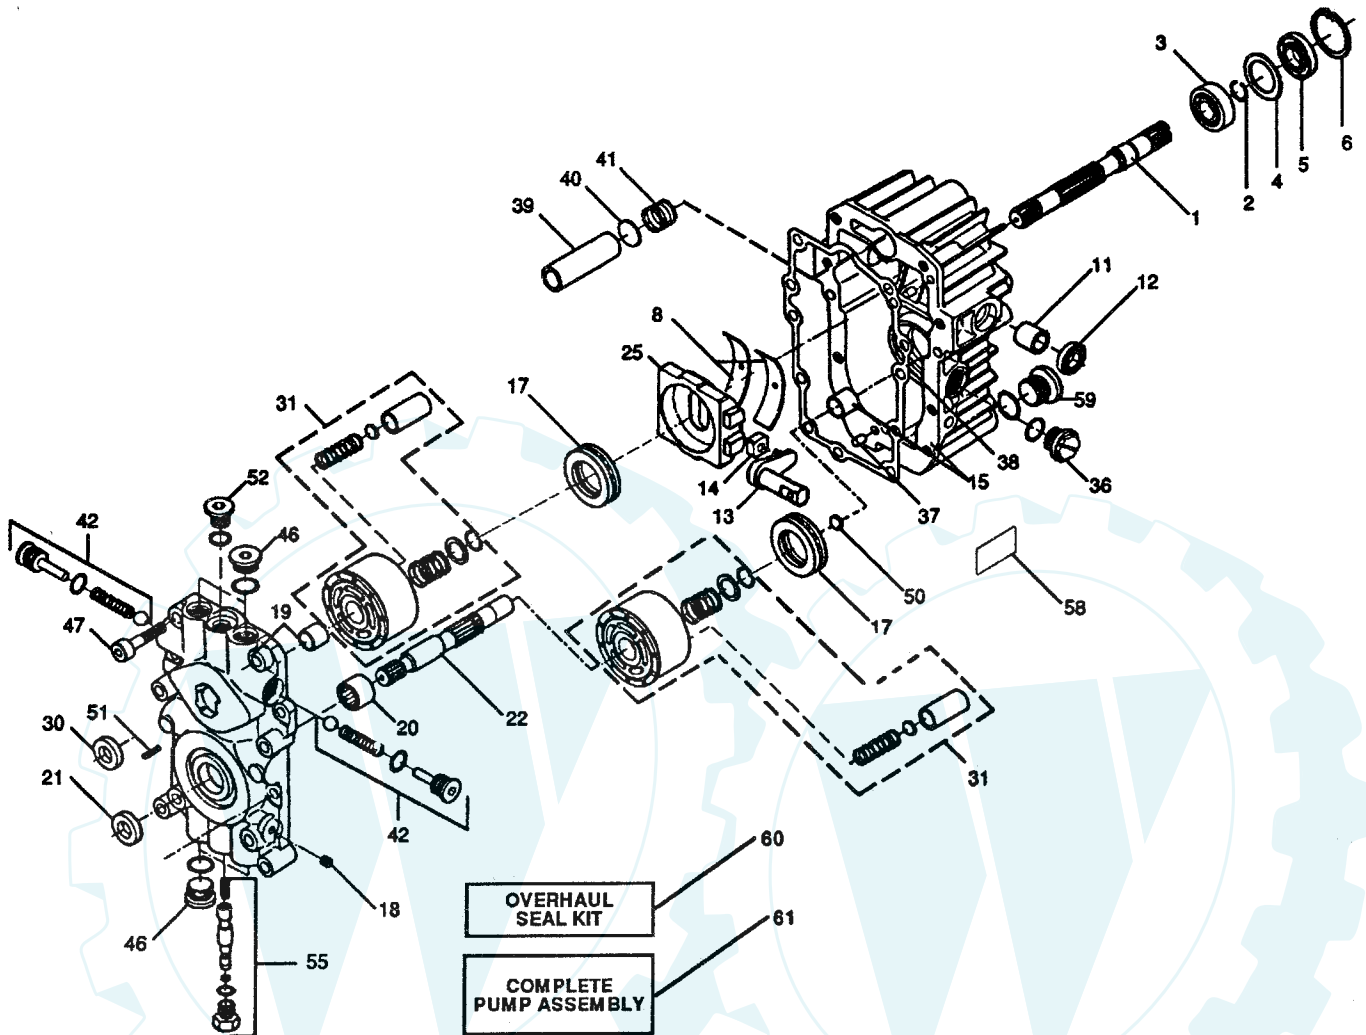

REPAIR PARTS

14 HP 38" RIDING YARD TRACTOR -- MODEL NUMBER YT140H
SUNDSTRAND PUMP ASSEMBLY -- MODEL NUMBER BDU-10S

KEY PART NO. NO.

DESCRIPTION

1	532122756	Shaft, Pump
2	532122716	* Ring, Retaining
	532122745	Bearing, Ball
	532122715	* Spacer
5	532122700	* Seal, Lip
6	532122699	* Ring, Retaining
8	532122767	Bearing, Cradle
11	532122747	Bearing, Journal
12	532122717	* Seal, Lip
13	532122748	Arm, Trunnion
14	532122749	Guide, Slot
15	532127146	Housing Kit, Transmission
17	532122770	Bearing, Thrust Ball
18	532122771	Plug, Pipe
19	532127147	Center Section Kit
20	532122773	Bearing, Needle
21	532122722	* Seal, Lip
	532122750	Shaft, Motor
	532127148	Swashplate, Variable
30	532122723	* Seal, Lip
31	532127149	Block Kit, Cylinder (PUMP)
32	532127150	Block Kit, Cylinder (MOTOR)
36	532127151	Plug, Plastic

KEY PART NO. NO.

DESCRIPTION

37	532122786	Pin, St. Hdls.
38	532122718	* Gasket, Center Section
39	532122731	Filter
40	532122730	Washer, Thrust
41	532122728	Spring, Helical Compression
42	532127152	Check Valve Kit
46	532122787	Plug, St. Thd.
47	532122752	Screw Socket Head Cap
50	532122788	Washer, Thrust
51	532122789	Pin, Spiral
52	532122754	Plug, St. Thd.
55	532127153	Bypass Valve Kit
58	532122727	Adhesive Label, Bar Coded
59	532122790	Plug, St. Thd.
60	532127154	Overhaul Seal Kit, BDU-10 Includes: items marked with * and O-Rings for Check Valves and Bypass Valve
61	532121430	Complete Pump Assembly

NOTE: All component dimensions given in U.S. inches
1 inch = 25.4 mm