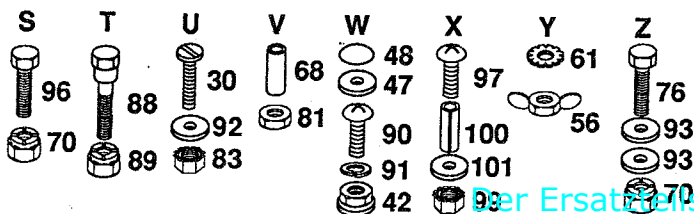

56	873490400	Nut, Wing
57	532125008	Panel, Side, R.H.
58	532127325	Grill
59	532124250	Lens, L.H.
60	532124251	Lens, R.H.
61	811030400	Washer, Lock, Int/Ext Tooth 1/4
62	819131614	Washer 13/32 x 1 x 14 Ga.
63	532124574	Support, Grill Assembly
64	532127320	Grill Assembly (Includes Key Numbers 58, 59, and 60)
65	532105529	Bolt, Shoulder 5/16 - 18
66	873680500	Nut, Crownlock 5/16 - 18
67	811050600	Washer, Lock, External Tooth 3/8
68	532001260	Spacer
69	819171912	Washer 17/32 x 1-3/16 x 12 Gauge
70	873680600	Nut, Crownlock 3/8 - 16
71	817490608	Screw, Hex, Washer Thrdol. 3/8 - 16 x 1/2
72	817490612	Screw, Hex, Washer Thrdol. 3/8 - 16 x 3/4
73	532120068	Knob, Seat 1/2"
74	872140606	Bolt, Carriage 3/8 - 16 x 3/4
75	817431008	Screw, Hex, Tap #10 - 16 x 1/2
76	874760616	Bolt, Hex 3/8 - 16 x 1
77	532121794	Cover, Access
78	532110852	Bracket Assembly L.H.
79	873510400	Nut, Hex, Keps 1/4 - 20 UNC
80	873510500	Nut, Hex, Keps 5/16 - 18 UNC
81	873220400	Nut, Fin, Hex 1/4 - 20 UNC
82	874760532	Bolt, Hex 5/16 - 18 x 2
83	873510500	Nut, Keps 5/16 - 18
84	532110853	Bracket Assembly, R.H.
85	532121236	Spacer
86	532127018	Bolt, Shoulder 5/16 - 18 x .62
87	532124996	Clip, Insulated
88	532123481	Bolt, Shoulder 1/4 - 20
89	873680400	Nut, Crownlock 1/4 - 20
90	874191008	Screw, Pan, Mach. #10 - 24 x 1/2
91	810071000	Washer, Lock #10
92	819111116	Washer 11/32 x 11/16 x 16 Gauge
93	819131312	Washer 13/32 x 13/16 x 12 Gauge
94	532120529	Washer, Nylon .44 x .75 x .032
95	532124763	Pointer, Height, Indicator
96	874760612	Bolt, Hex 3/8 - 16 x 3/4
97	874981020	Screw, Mach. Cr. Pan #10 - 24 x 1-1/4
98	532109808	Latch, Hood
99	873731000	Nut, Keps 10 - 24
100	532007206	Spacer, Split 10 x 3/4
101	819070818	Washer 7/32 x 1/2 x 18 Gauge
--	532124480	Decal, Hood, L.H.
--	532124481	Decal, Hood, R.H.
--	532124483	Decal, Grill, Logo
--	532124486	Decal, Side Panels
--	532124484	Decal Fender (Fender Rear)
--	532120822	Decal, Caution (Fender Front)
--	532101892	Decal, Clutch/Brake
--	532121215	Decal, Belt Instruction (Under Footrest)
--	532108813	Decal, Operating Instruction (Dash)

NOTE: All component dimensions given in U.S. inches
1 inch = 25.4 mm