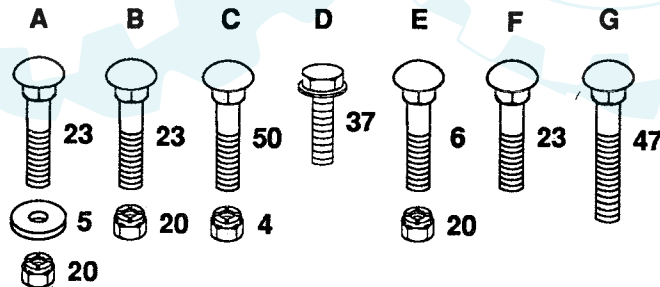

NOTE: All component dimensions given in U.S. inches
1 inch = 25.4 mm