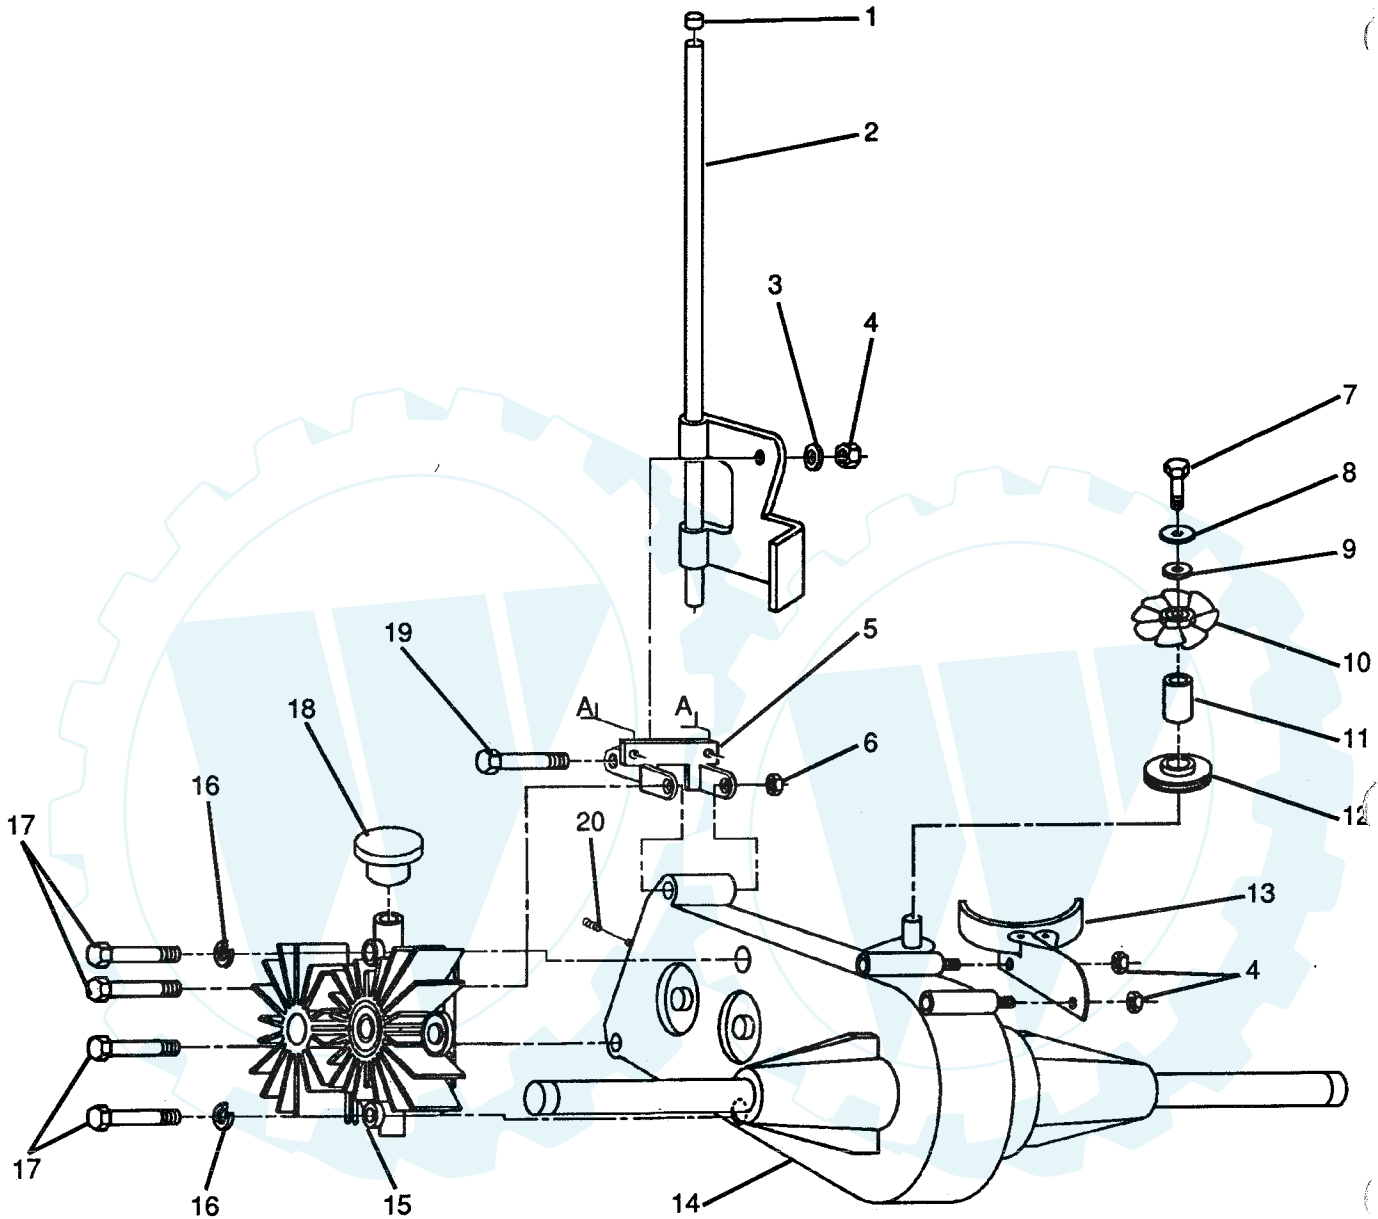

REPAIR PARTS

14 HP 38" RIDING YARD TRACTOR - - MODEL NUMBER YT140H TRANSAXLE AND PUMP ASSEMBLY

**KEY PART
NO. NO.**

DESCRIPTION

**KEY PART
NO. NO.**

DESCRIPTION

1	532124236	Cap, Plunger
2	532123634	Rod, Free Wheel Control Assembly
3	532120529	Washer, Nylon
4	873680400	Nut, Crownlock 1/4 - 20 UNC
5	532121188	Bracket, Mounting Differential
6	873680500	Nut, Crownlock 5/16 - 18
7	874780412	Bolt, Hex 1/4 - 20 UNC x 3/4
8	810040400	Washer, Lock
9	819092016	Washer 9/32 x 1-1/4 x 16 Gauge
10	532121186	Fan, Hydro 8"
11	532121211	Standoff, Fan, Hydro
12	532121180	Pulley, Transaxle
13	532121182	Guard Assembly, Belt
14	532121431	Differential Assembly (see pages 16 and 17 for parts breakdown)

15	532121430	Pump Assembly (see page 15)
16	810040500	Washer, Lock
17	874760572	Bolt, Hex, Fin 5/16 - 18 UNC x 4.5
18	532121323	Reservoir, Pump
19	532124815	Bolt, Shoulder 1/4 - 20 UNC
20	532121250	Spring, Compression
21	874760612	Bolt 3/8 - 16 x 3/4
22	873680600	Nut, Crownlock 3/8 - 16 UNC

NOTE: All component dimensions given in U.S. inches
1 inch = 25.4 mm