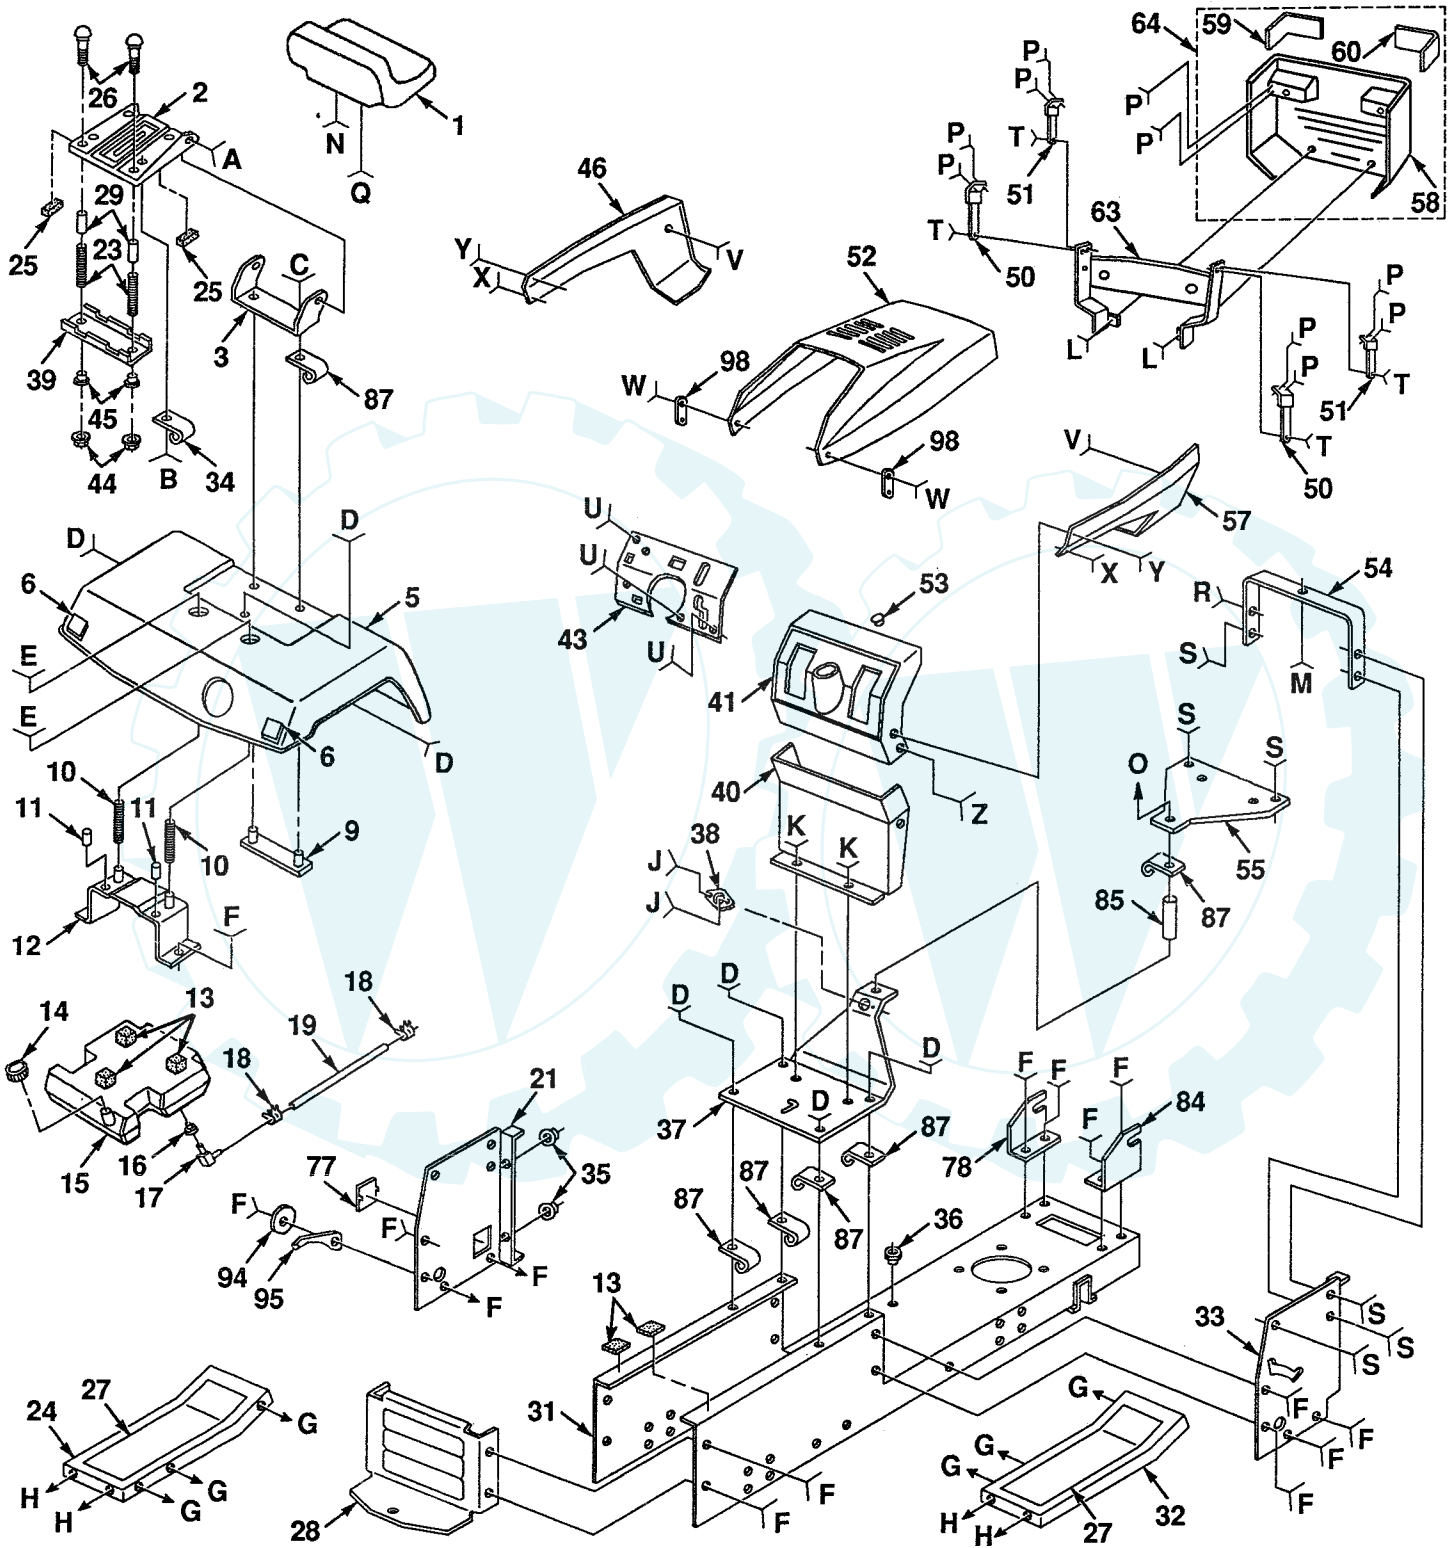

REPAIR PARTS

14 HP 38" RIDING YARD TRACTOR - - MODEL NUMBER YT140H CHASSIS AND ENCLOSURES

A 65 66	B 22 20	C 70	D 71	E 62 70	F 72	G 74 70	H 96 93 70	J 75	K 30 80	L 8 7	M 49 81	N 86	O 82 66	P 79	Q 73 69	R 76 67 70

REPAIR PARTS

14 HP 38" RIDING YARD TRACTOR - - MODEL NUMBER YT140H

CHASSIS AND ENCLOSURES

**KEY PART
NO. NO.**

DESCRIPTION

**KEY PART
NO. NO.**

DESCRIPTION

1	532124186	Seat
2	532124294	Pan, Seat
3	532126656	Bracket, Pivot, Seat
4	819091216	Washer 9/32 x 3/4 x 16 Gauge
5	532124927	Fender
6	532106202	Reflector, Tail Light
7	532121235	Spacer
8	874760440	Bolt, Fin, Hex 1/4 - 20 x 2-1/2
9	532105511	Strap, Fender
10	532124181	Spring, Compression
11	532105531	Nut, Push
12	532105509	Bracket, Fender
13	532006431	Pad, Spacer
14	532124462	Cap, Fuel
15	532106020	Tank, Fuel
16	532124952	Bushing
17	532124951	Stem, Tank, Fuel
18	532123487	Clamp, Hose
19	532124953	Line, Fuel
20	873951000	Nut, Keps #10
21	532124118	Panel, Dash, L.H.
22	874641008	Screw, Pan Head #10 - 32
23	532123740	Spring, Compression
24	532124899	Footrest, L.H.
25	532121251	Strip, Foam
26	872170410	Bolt, Carriage 1/4 - 20 x 1-1/4
27	532108256	Pad, Footrest
28	532121306	Drawbar
29	532121249	Spacer, Split .28 x .88
30	874180512	Screw, Mach. Cr. Threaded 5/16 - 18 x 3/4
31	532127166	Chassis
32	532124914	Footrest, R.H.
33	532110828	Panel, Dash, R.H.
34	532004171	Clip, Insulated
35	532110436	Grommet, Split
36	532124934	Grommet
37	532124766	Saddle
38	532124720	Bushing, Steering
39	532121246	Bracket, Switch Mount
40	532104805	Dash Assembly, Lower
41	532124182	Dash
42	532125004	Nut, Weld
43	532124918	Plate, Dash
44	532123976	Locknut, Hex, Large, Flange
45	532121248	Bushing, Snap
46	532125009	Panel, Side, L.H.
47	532110357	Washer, Cap, Snap
48	532110356	Cap, Snap
49	811050400	Washer, Lock, External Tooth 1/4
50	532106784	Strap Assembly, Hinge, Rear
51	532104618	Strap Assembly, Hinge, Front
52	532125007	Hood
53	532005479	Plug, Button
54	532124130	Support, Dash
55	532106965	Plate, Support, Battery