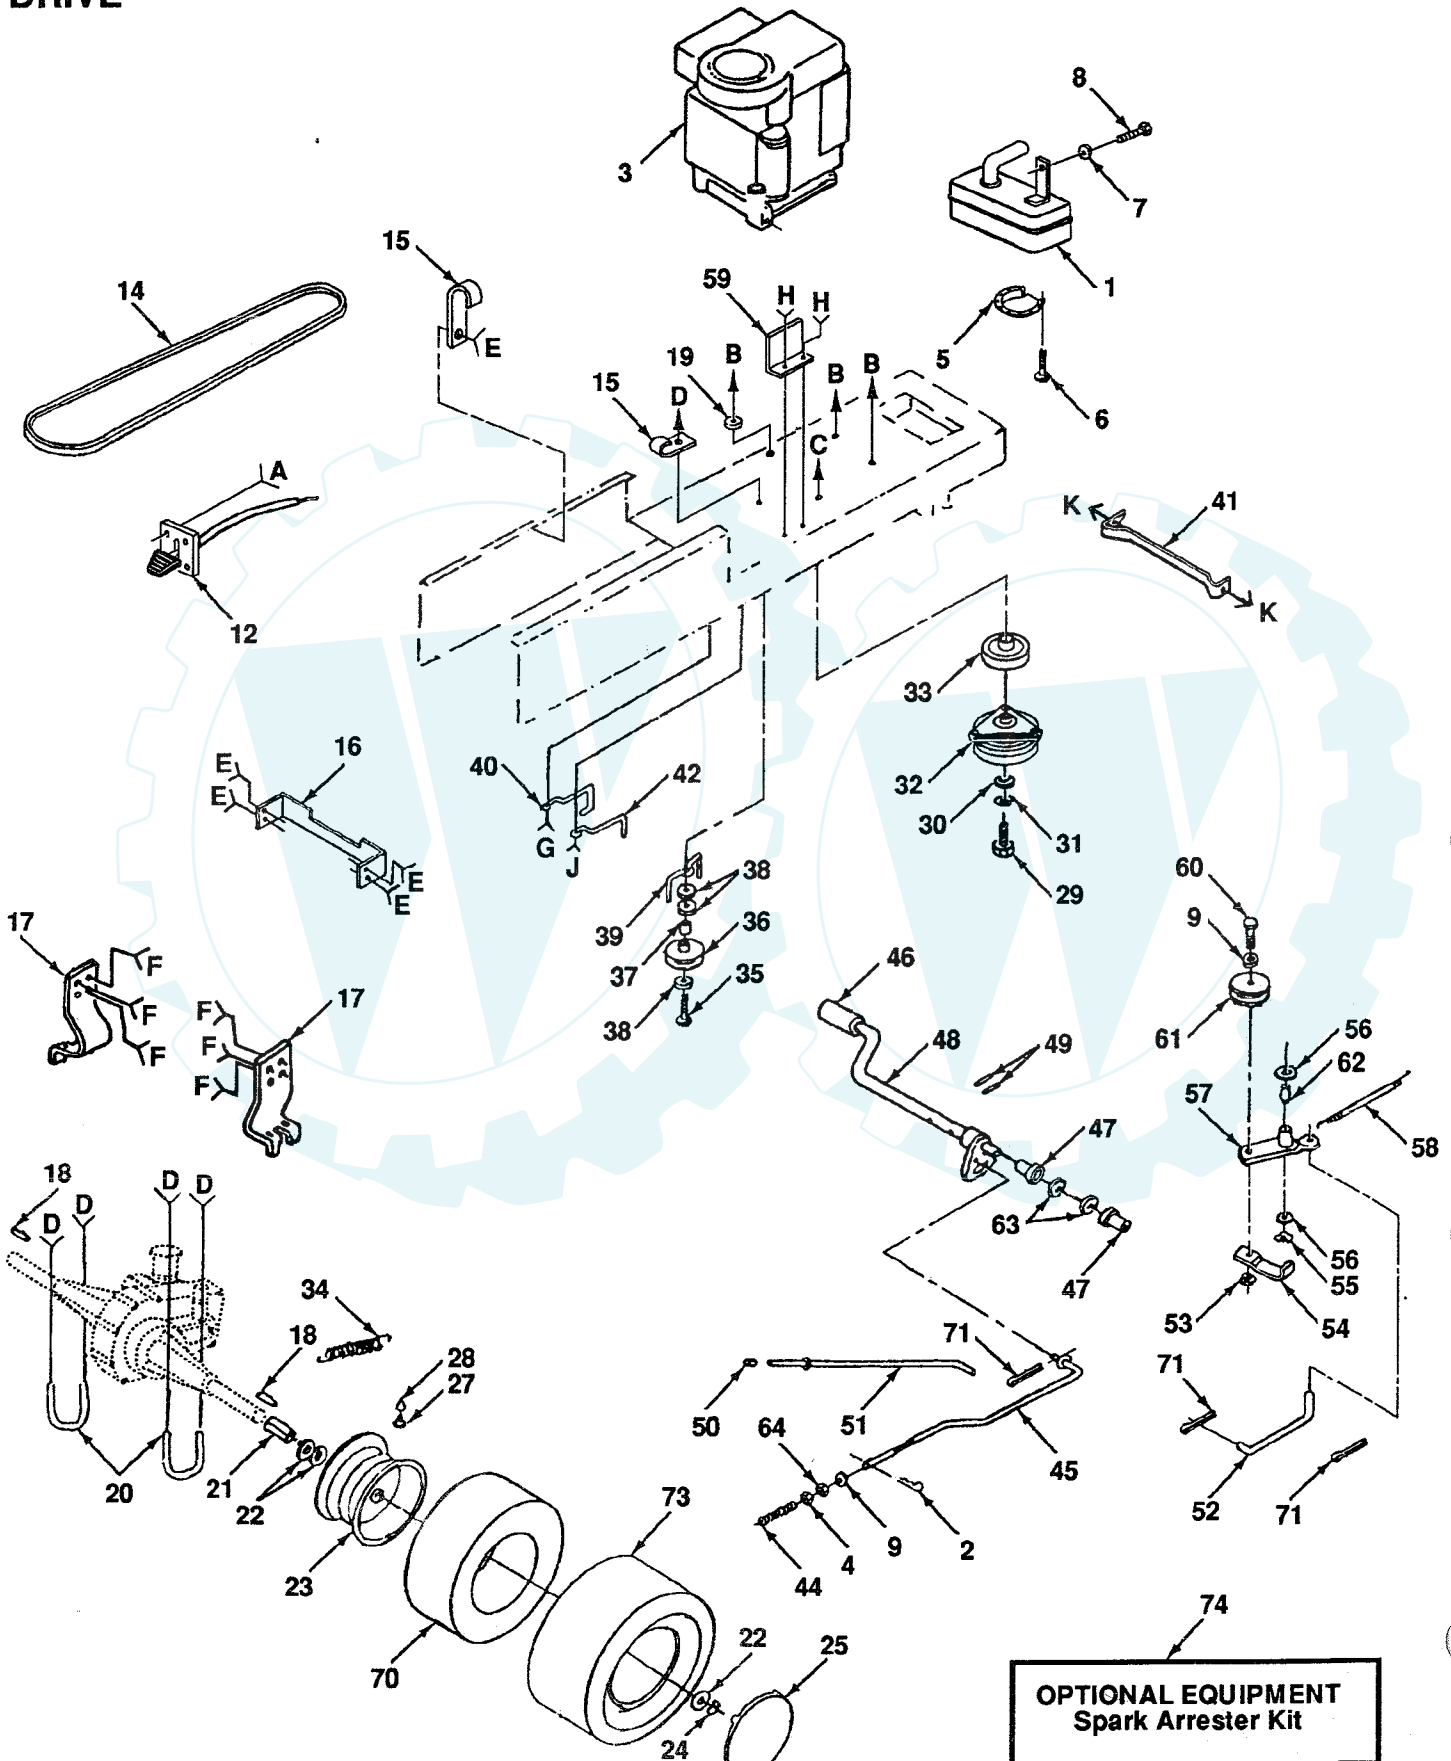

REPAIR PARTS

14 HP 38" RIDING YARD TRACTOR - - MODEL NUMBER YT140H DRIVE

**OPTIONAL EQUIPMENT
Spark Arrester Kit**

REPAIR PARTS

14 HP 38" RIDING YARD TRACTOR - - MODEL NUMBER YT140H DRIVE

KEY PART NO. NO.	DESCRIPTION	KEY PART NO. NO.	DESCRIPTION
1	532123816 Muffler	41	532109169 Retainer, Clutch Assembly
2	532124788 Clip, Hairpin	42	532105730 Keeper, Belt, Engine, R.H.
3	532123818 Engine, 14 H.P. Kawasaki, Model Number FC420V-AS08	43	817021008 Screw, Hex, Tap #10 - 24 x 1/2
4	873350600 Nut, Jam, Hex 3/8 - 16 UNC	44	532106888 Spring, Rod, Brake
5	532101326 Deflector, Exhaust	45	532121200 Rod, Brake
6	817030808 Screw, Spider Lock #8 x 1/2	46	532123533 Cover, Pedal
7	819090816 Washer 9/32 x 1/2 x 16 Gauge	47	532120183 Bearing, Nylon
8	532124128 Bolt, Hex M6 x 1 x 12mm	48	532122424 Shaft, Assembly, Foot Pedal
9	819131316 Washer 13/32 x 13/16 x 16 Gauge	49	532001572 Pin, Roll 3/16 x 1
10	873680500 Nut, Crownlock 5/16 - 18	50	532124236 Cap, Plunger
11	872140506 Bolt, Carriage 5/16 - 18 x 3/4	51	532125637 Rod, Brake, Park
12	532121527 Control, Throttle/Choke	52	532105710 Link, Clutch
13	874760516 Bolt, Hex 5/16 - 18 x 1	53	873680600 Nut, Crownlock 3/8 - 16
14	532123461 V-Belt, Drive	54	532123205 Retainer, Belt
15	532124996 Clip, Insulated	55	812000039 Klip Ring
16	532121187 Bracket, Mounting, Hydro T/A	56	532110812 Washer, Hardened
17	532126649 Bracket, Transaxle	57	532123789 Arm Assembly, Idler
18	532123583 Key, Square 1/4 x 2	58	532105709 Spring, Return, Clutch
19	810040500 Washer, Lock, Hvy. Helical Spring	59	532108236 Bracket, Switch
20	532121189 U-Bolt 3/8 - 16 x 2.83	60	874760624 Bolt, Hex 3/8 - 16 x 1-1/2
21	532121199 Spacer, Split	61	532106298 Pulley, Idler
22	532121748 Washer 1-1/32 x 1-5/8 x 16 Gauge	62	532105706 Bearing
23	532124723 Rim, Rear 8"	63	819211616 Washer 21/32 x 1 x 16 Gauge
24	812000001 E-Ring	64	873800600 Locknut, Hex w/Washer Insert 3/8 - 16 UNC ZN
25	532124578 Cover, Wheel 8"	65	817720410 Screw, Hex, Thread Cut 1/4 - 20 x 5/8
26	819111212 Washer 11/32 x 3/4 x 12 Gauge	66	532125006 Screw M8 x 1.25 x 25mm
27	532065139 Stem, Valve	67	811050600 Washer, Lock, External Tooth 3/8
28	532059192 Cap, Valve	68	874760612 Bolt, Hex 3/8 - 16 x 3/4
29	532125005 Bolt, Fin M10 x 1.5 x 100mm	69	874760616 Bolt, Hex 3/8 - 16 x 1
30	532126197 Washer 15/32 ID x 1-1/2 OD x .250	70	532124926 Tube (not furnished with tractor)
31	810040700 Washer, Lock 7/16	71	876020412 Pin, Cotter 1/8 x 3/4
32	532108218 Clutch, Electric	72	817490612 Screw, Hex, Thrdrol. 3/8 - 16 x 3/4
33	532109841 Pulley, Engine	73	532106268 Tire, Rear
34	532110422 Spring, Brake Return	74	532121851 Spark Arrester Kit
35	874760644 Bolt, Hex 3/8 - 16 x 2-3/4		
36	532004859 Idler, Flat		
37	532004470 Spacer		
38	819131312 Washer 13/32 x 13/16 x 12 Gauge		
39	532109070 Retainer, Belt		
40	532121218 Keeper, Belt, Engine, L.H.		

NOTE: All component dimensions given in U.S. inches
1 inch = 25.4 mm