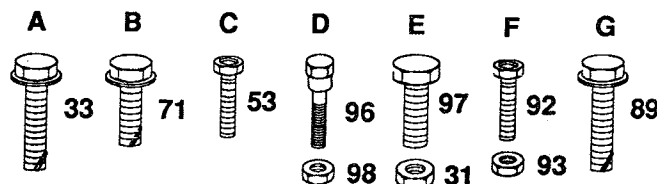

NOTE: All component dimensions given in U.S. inches
1 inch = 25.4 mm