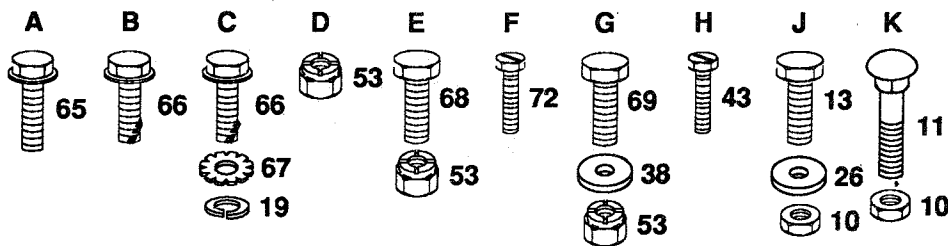

NOTE: All component dimensions given in U.S. inches
1 inch = 25.4 mm