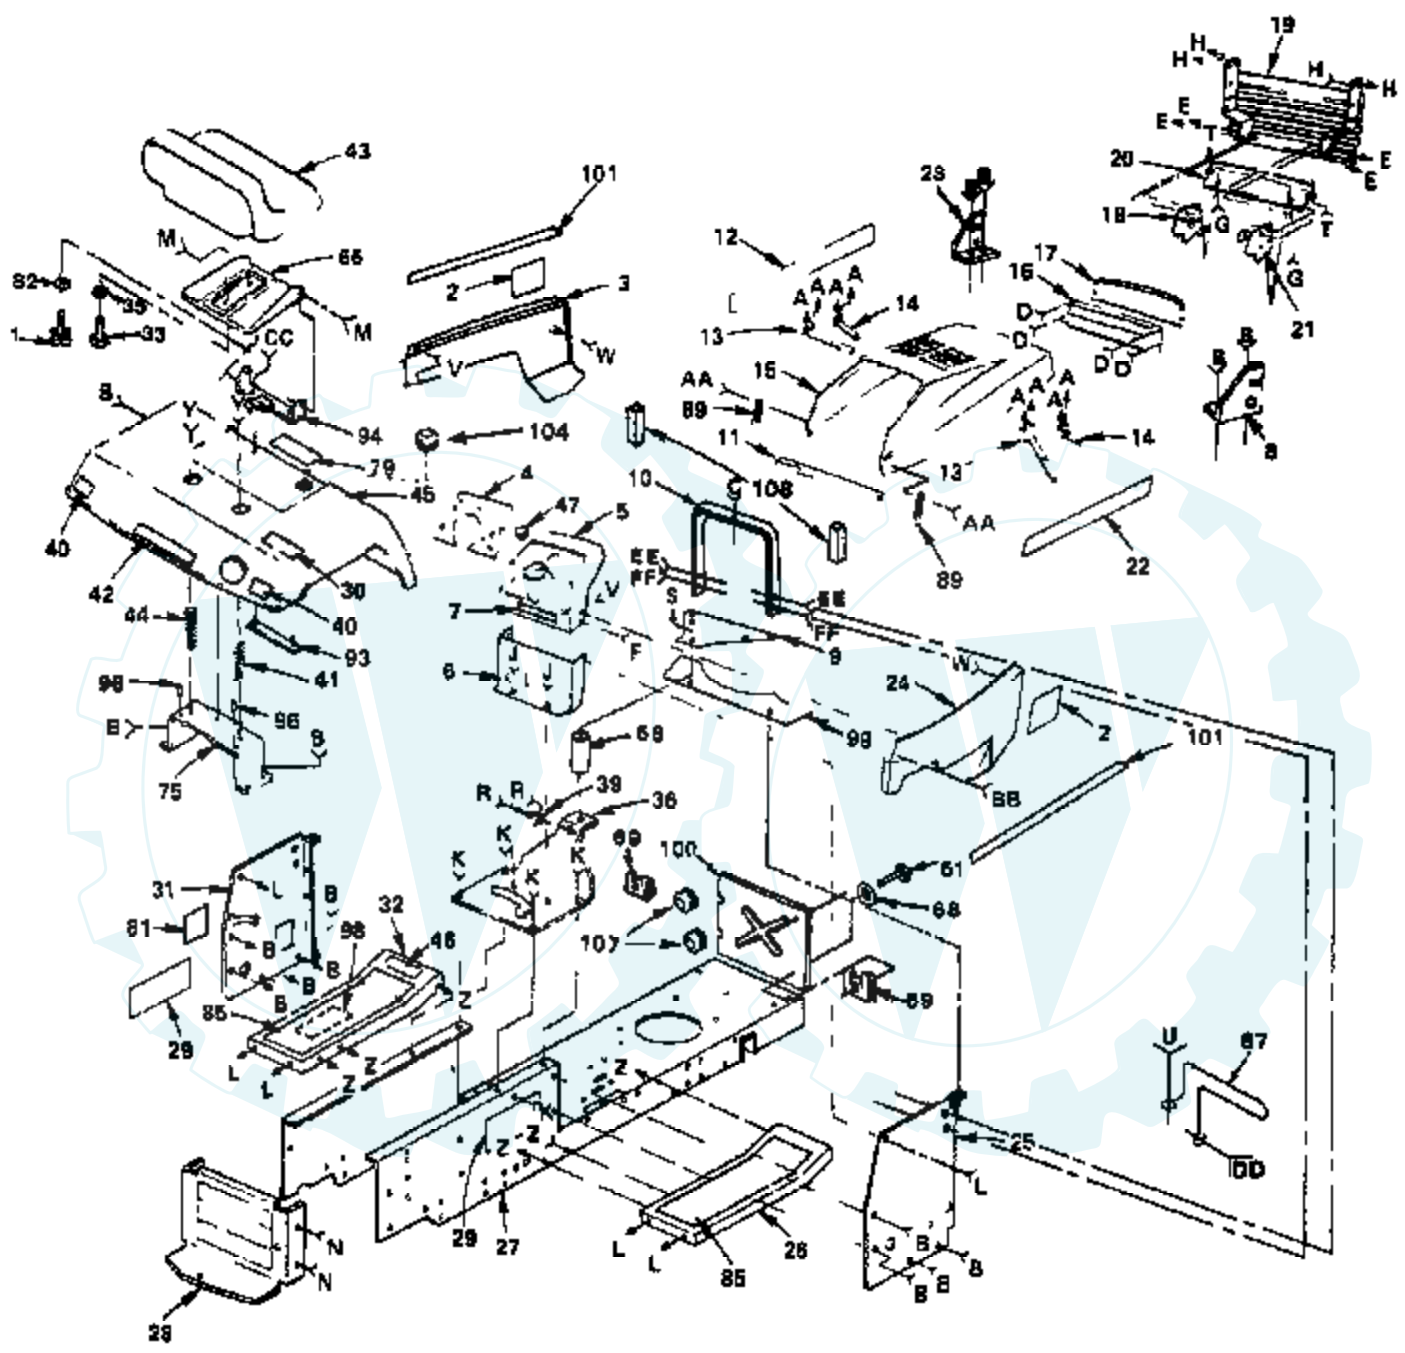

ROPER YT 14 TRACTOR-MODEL NUMBERS YT140BT AND YT140CR ENCLOSURES

A	B	C	D	E	F	G	H	J	K	L	M	N	P	Q	R	S	T	V
48	67	37	108	85	83	63	69	60	76	65	50	96	67	63	50	72	73	109
49		49	56				62	34			34					74	37	110
				82						51							78	
					51					52							37	103
																	37	105
																	49	103
																		52
																		84
																		52
																		52

Ref #	Part Number	Qty	Description
1	120068X		"KNOB 1/2" YT"
2	108677X		NLA
3	108372X388		SUB= 150302X505
4	110790X		NLA
4	110791X		DECAL-DASHBOARD (GTK181AT ONLY)
5	108679X		DASHBOARD T
6	104805X		LOWER DASH
7	108456X		SUB= 138955
7	109821X		SUB= 138956
8	110853X		SUPPORT RH YTH
9	106965X		SUB= 140181
10	110829X		SUB= 124130X
11	109458X		FOAM STRIP T
12	104643X		NLA
13	106784X		SUB= 155013
14	104618X		SUB= 155013
15	108370X388		SUB= 150301X505
16	104613X		SUB= 147717
17	106395X		LENS LT
18	110855X		SUPPORT LH YTH
19	104628X		GRILL GT
20	104634X388		SUB= 105419X388
21	110854X		SUPPORT RH YTH
22	104644X		NLA
23	110852X		SUPPORT LH YTH
24	108371X388		SUB= 140679X505
25	110828X		SUB= 133748
26	105464X388		FOOTREST-R.H.
27	109512X		CHASSIS T
28	102481X		SUB= 145009
29	104875X		NLA
30	7178J		DECAL-CAUTION
31	105523X		DASH PANEL T
32	105465X388		FOOTREST LH YT
33	121094X		BOLT T
34	73680500		SUB= 73690500
35	19151616		SUB= 19171616
36	108263X		SUB= 108263X012
37	11030400		LOCKWASHER GT
39	1554J		SUB= 155108
40	106202X		REFLECTOR-TAIL YT
41	121067X		SPRING T
42	105801X		DECAL LT
42	104810X		NLA
43	110839X		SUB= 140119
44	121068X		SPRING T
45	109593X388		SUB= 121642X417
46	101892X		DECAL T
46	4900J		DECAL T
47	8022J		PLUG-DASH T
48	10090400		SUB= 10040400
49	73490400		SUB= 146525
50	74760612		SUB= 74780612
51	19131312		WASHER
52	73680600		SUB= 73690600
53	74760616		BOLT
55	17211010		SCREW LT
56	104755X		"J" FASTENER LT"