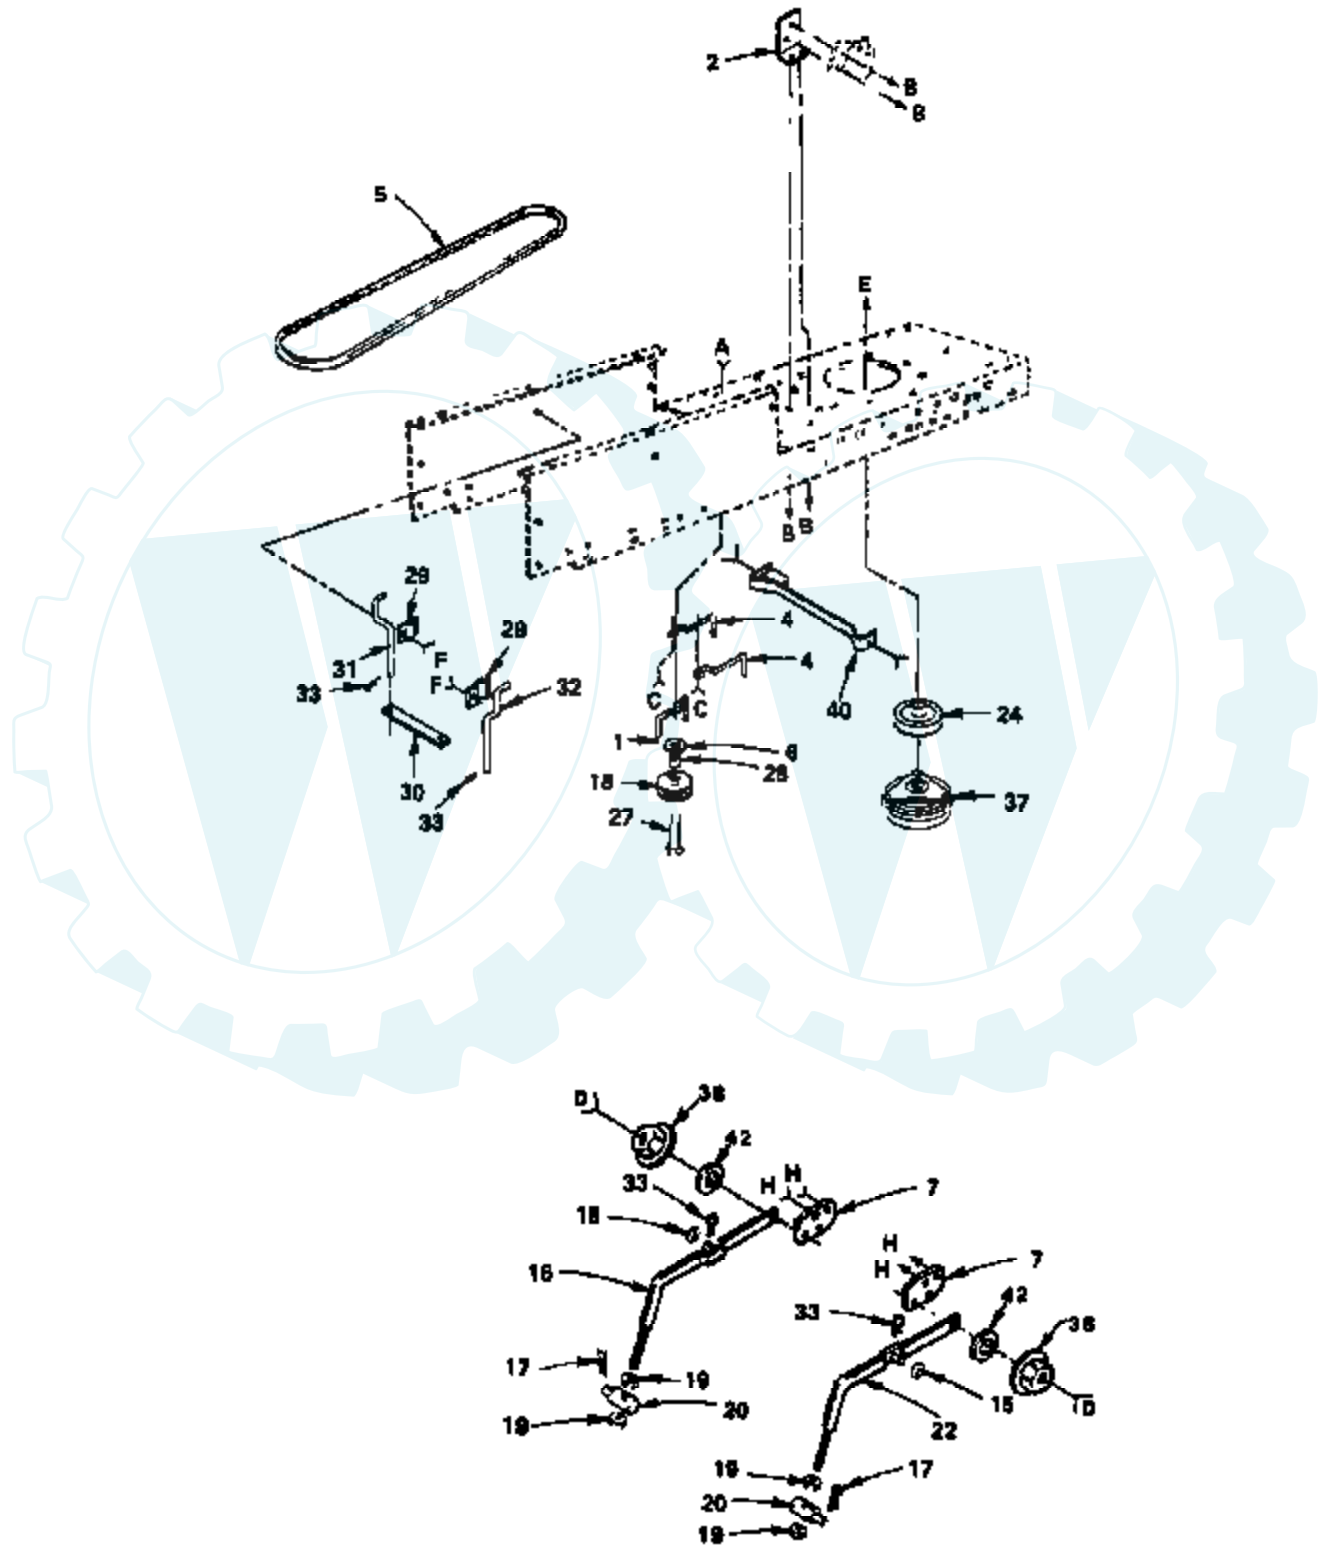

ROPER YT 14 TRACTOR--MODEL NUMBERS YT140BT AND YT140CR

DRIVE GROUP

Ref #	Part Number	Qty	Description
1	109070X		BELT KEEPER LT
2	108236X		BRACKET LT
4	105730X		"KEEPER,BLT ENG LT"
5	105876X		SUB= 125908X
6	19131312		WASHER
7	105864X		"BRACKET, SUSPE T"
15	19171516		WASHER T
16	105863X		SUB= 121599X
17	9135R		SPRING H
18	4859J		SUB= 123674X
19	73220800		NUT
20	106308X		SUB= 130171
22	105862X		SUB= 121598X
24	109841X		SUB= 136905
27	74760644		BOLT
28	4470J		SPACER T
29	106190X		CLAMP LT
30	106296X		SUB= 122066X
31	108331X		SUB= 122067X
32	108332X		KEEPER BELT RH
33	4921H		SPRING.RETAINER
37	108218X		SUB= 142600
38	73980600		NUT SPECIAL T
40	109169X		SUB= 109172X
42	110739X		WASHER T