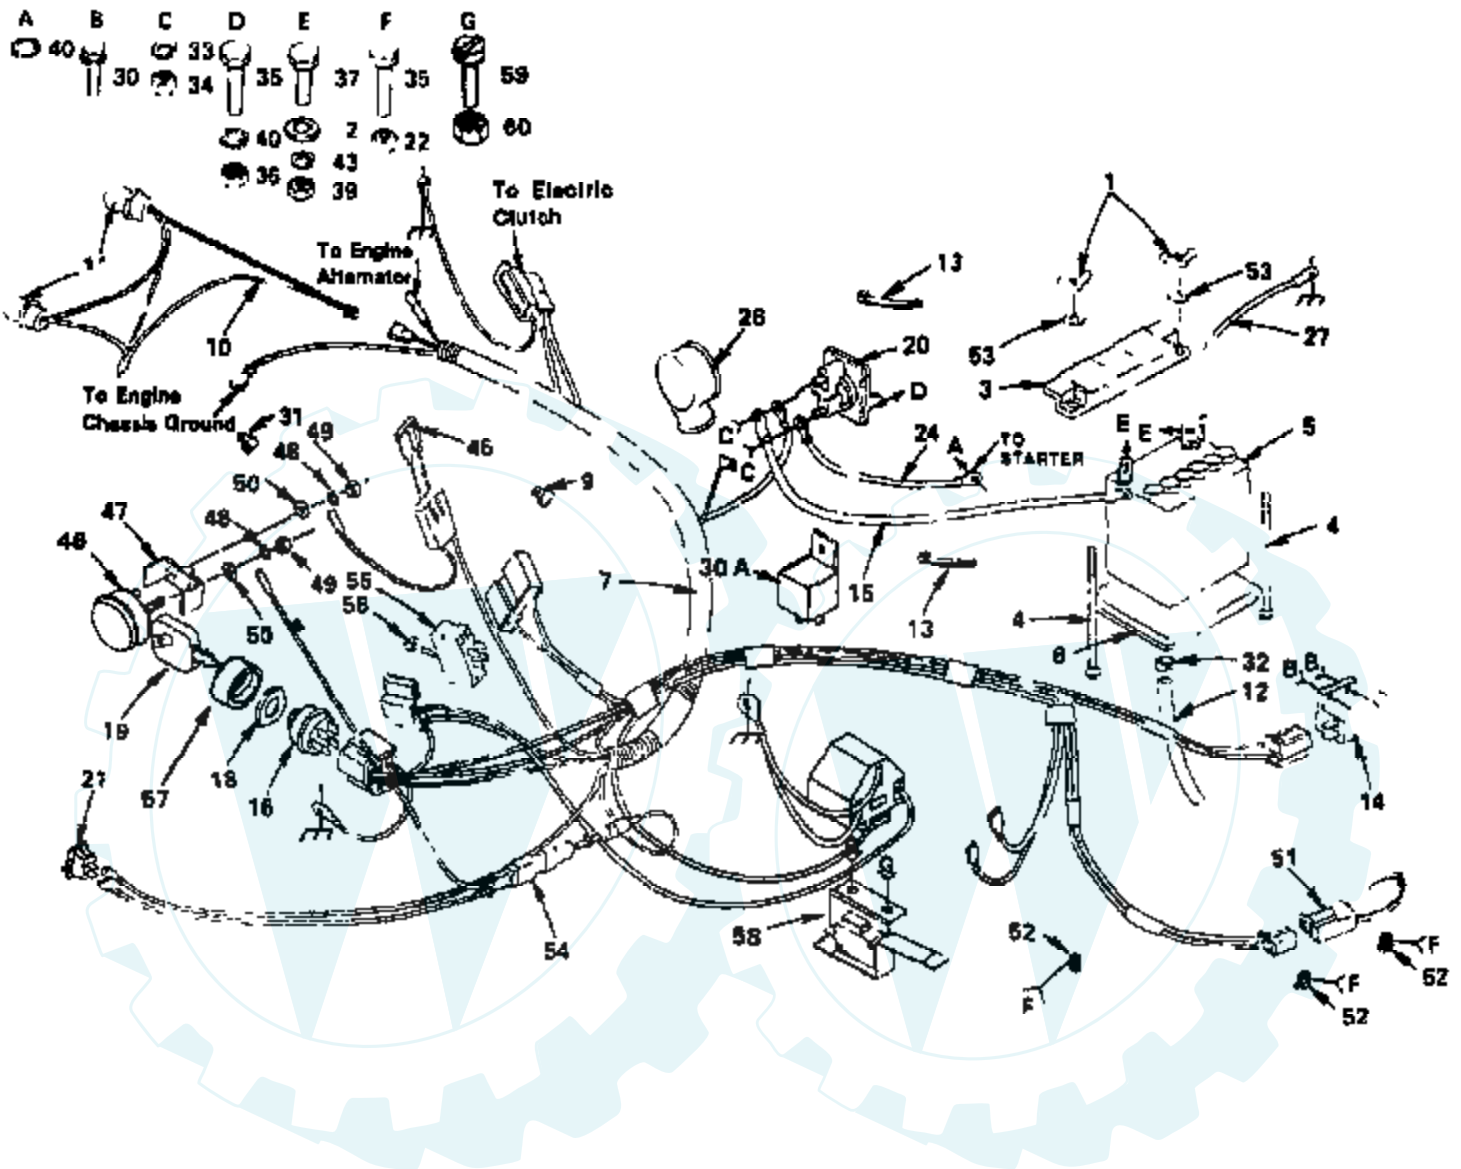

ROPER YT 14 TRACTOR--MODEL NUMBERS YT140BT AND YT140CR ELECTRICAL

Ref #	Part Number	Qty	Description
1	73490400		SUB= 146525
2	19091016		WASHER
3	102476X		SUB= 150109
4	72240460		BOLT
5	227J		SUB= 123899X
5	227J		SUB= 123899X
6	7603J		"TRAY T, BATTERY"
7	110858X		HARNESS YTH
9	4171R		CLIP T
10	110859X		HARNESS T
11	7662J		SUB= 4152J
12	100541K		SUB= 7697J
13	7192J		WIRE TIE
14	104445X		SWITCH-INTER. GT
15	4206J		CABLE-BATTERY T
16	4406R		SUB= STD365402
18	109788X		SUB= 124211X
19	109434X		KEY MOLDED
20	109081X		SUB= 146154
21	110712X		SWITCH LT
22	73680400		SUB= 73690400
24	4208J		SUB= 4799J
26	719J		SUB= 154336
27	4207J		CABLE T
30	17021008		SCREW
30A	109748X		RELAY ASSY T
31	2751R		CLIP T
32	109596X		HOSE CLAMP T
33	10090400		SUB= 10040400
34	73350400		NUT
35	74780408		BOLT
36	73510400		NUT
37	74760412		BOLT LT
39	73220400		SUB= 50675
40	11050400		LOCKWASHER
43	10040400		LOCKWASHER
45	108824X		FUSE HYT
46	9433R		AMMETER T
47	6009J		SUB= 532131708
48	10101000		SUB= 10071000
49	73911000		NUT
50	19070818		WASHER
51	102501X		SUB= 141940
52	235R		CLIPT
53	11030400		LOCKWASHER GT
54	106315X		SUB= 135665
55	4021J		SWITCH.PTO.T
56	4022J		HEX NUT T
57	109787X		SUB= 147626
58	121064X		SWITCH T
59	74641008		SUB= 71031008
60	73951000		"NUT,KEPS"
	101539X		SHEET INSTR LT
	110837X		MANUAL YT
	120225X		OWNER'S MANUAL (FRENCH)