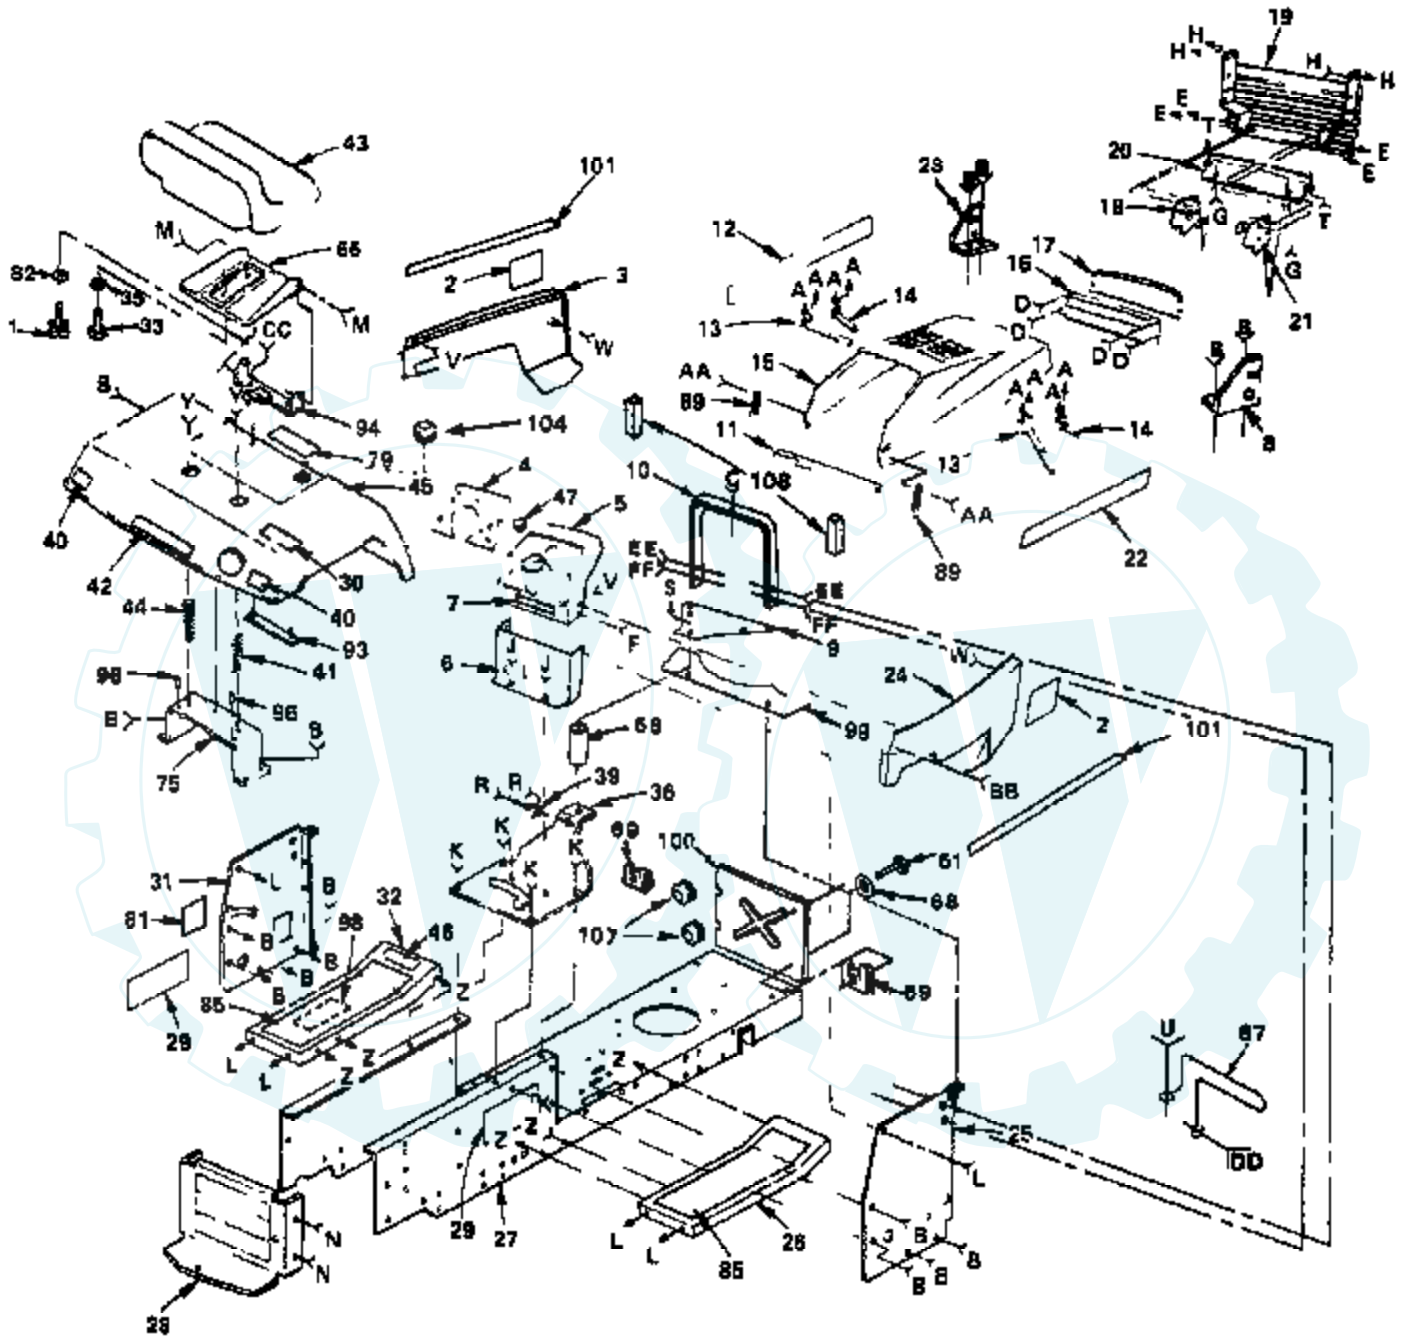

**ROPER YT 14 TRACTOR-MODEL NUMBERS YT140BT AND YT140CR
ENCLOSURES**

Ref #	Part Number	Qty	Description
1	120068X		"KNOB 1/2" YT"
2	108677X		NLA
3	108372X388		SUB= 150302X505
4	110790X		NLA
4	110791X		DECAL-DASHBOARD (GTK181AT ONLY)
5	108679X		DASHBOARD T
6	104805X		LOWER DASH
7	108456X		SUB= 138955
7	109821X		SUB= 138956
8	110853X		SUPPORT RH YTH
9	106965X		SUB= 140181
10	110829X		SUB= 124130X
11	109458X		FOAM STRIP T
12	104643X		NLA
13	106784X		SUB= 155013
14	104618X		SUB= 155013
15	108370X388		SUB= 150301X505
16	104613X		SUB= 147717
17	106395X		LENS LT
18	110855X		SUPPORT LH YTH
19	104628X		GRILL GT
20	104634X388		SUB= 105419X388
21	110854X		SUPPORT RH YTH
22	104644X		NLA
23	110852X		SUPPORT LH YTH
24	108371X388		SUB= 140679X505
25	110828X		SUB= 133748
26	105464X388		FOOTREST-R.H.
27	109512X		CHASSIS T
28	102481X		SUB= 145009
29	104875X		NLA
30	7178J		DECAL-CAUTION
31	105523X		DASH PANEL T
32	105465X388		FOOTREST LH YT
33	121094X		BOLT T
34	73680500		SUB= 73690500
35	19151616		SUB= 19171616
36	108263X		SUB= 108263X012
37	11030400		LOCKWASHER GT
39	1554J		SUB= 155108
40	106202X		REFLECTOR-TAIL YT
41	121067X		SPRING T
42	105801X		DECAL LT
42	104810X		NLA
43	110839X		SUB= 140119
44	121068X		SPRING T
45	109593X388		SUB= 121642X417
46	101892X		DECAL T
46	4900J		DECAL T
47	8022J		PLUG-DASH T
48	10090400		SUB= 10040400
49	73490400		SUB= 146525
50	74760612		SUB= 74780612
51	19131312		WASHER
52	73680600		SUB= 73690600
53	74760616		BOLT
55	17211010		SCREW LT
56	104755X		"J" FASTENER LT"