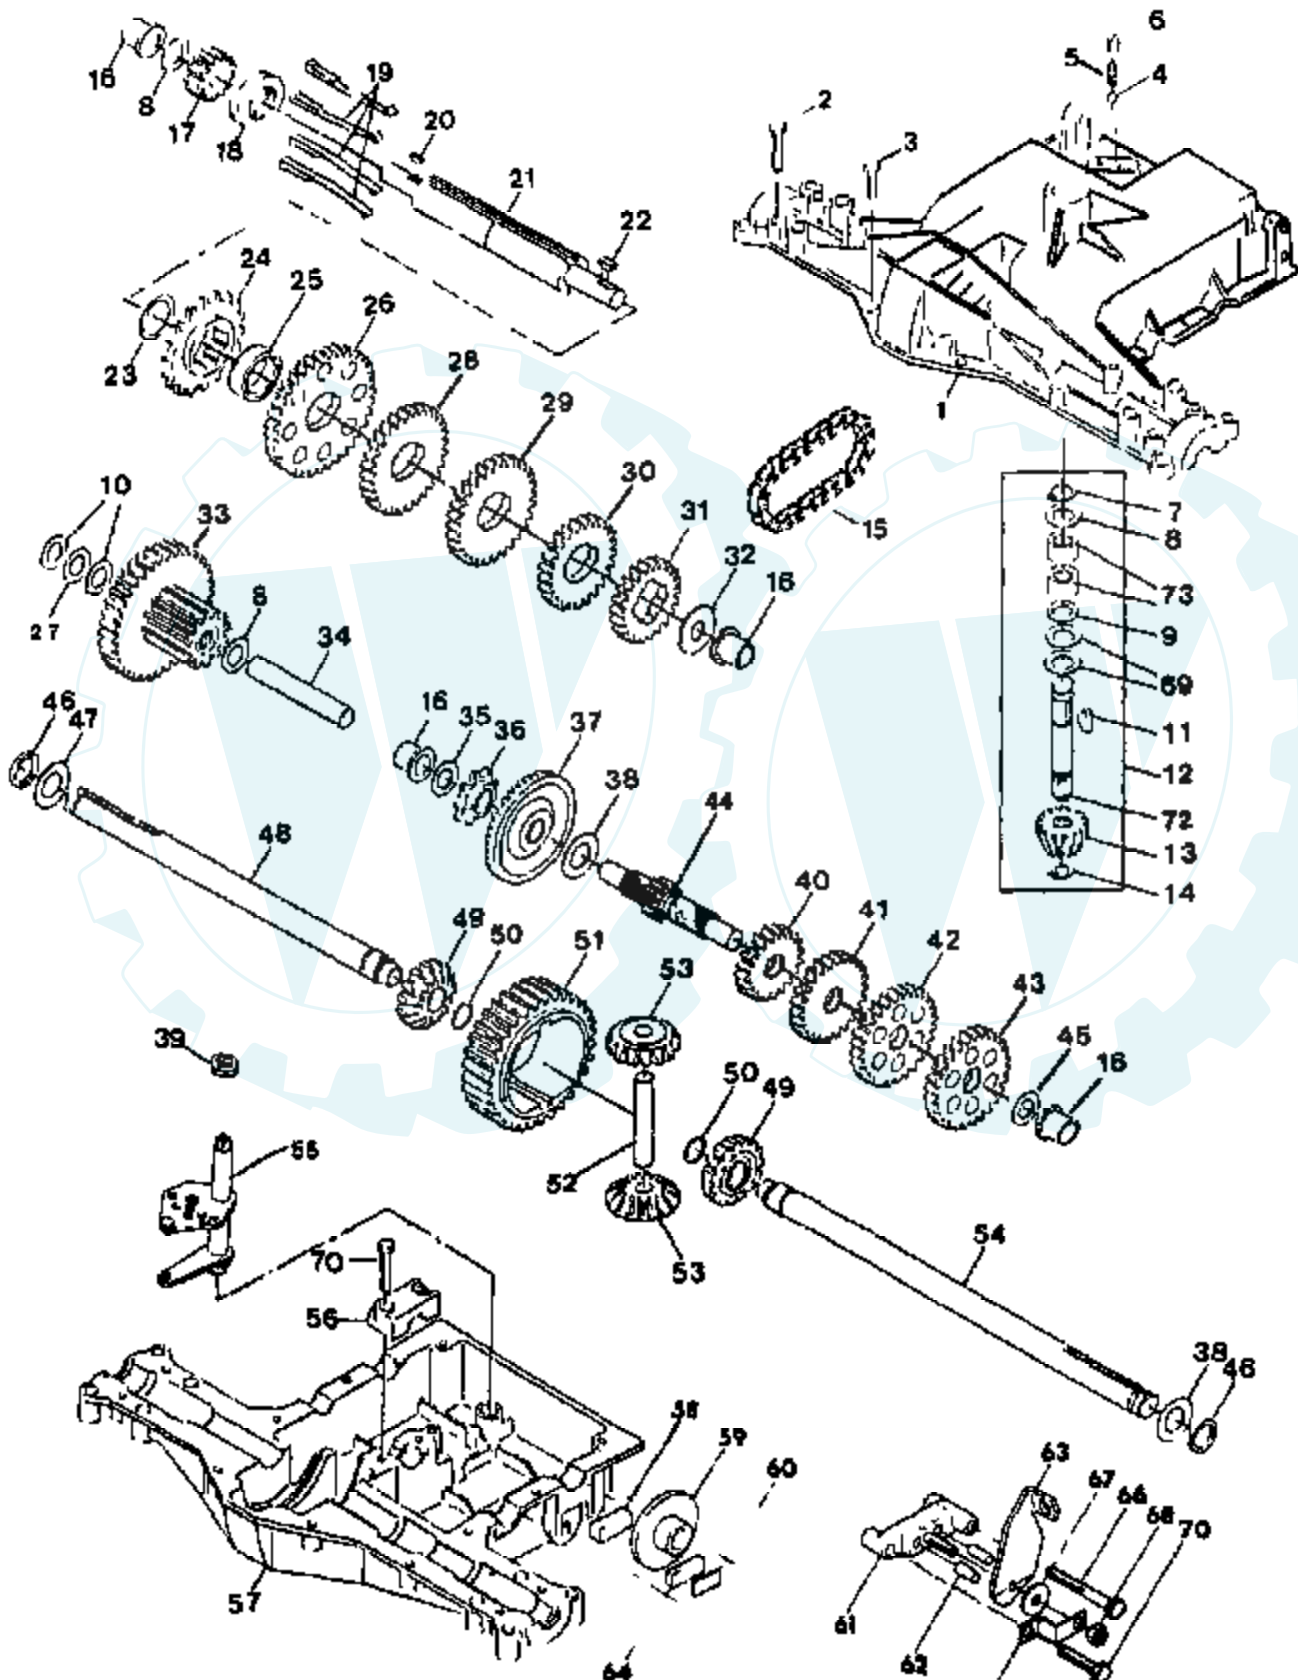

**ROPER YT 14 TRACTOR--MODEL NUMBERS YT140BT AND YT140CR
TRANSAXLE--MODEL NUMBER 4150-52**

Ref #	Part Number	Qty	Description
1	3655B		HOUSING, UPPER
2	1360		SCREW 1/4-20 X 1.31
3	3396		SCREW 1/4-20 X .875
4	1151		BALL DETENT
5	3626		SPRING, DETENT
6	3623		SCREW, SET
7	1099		RING RETAINING
8	1441		WASHER PLAIN
8	1423		WASHER, PLAIN .632 X 1.00 X .026
8	1082		WASHER PLAIN
8	1424		WASHER PLAIN
8	1068		WASHER PLAIN
8	1425		WASHER PLAIN
8	1358		WASHER PLAIN
8	1145		WASHER, PLAIN .632 X 1.00 X .060
8	1319		WASHER PLAIN
9	3312		O-RING
10	1425		WASHER PLAIN
11	1374		KEY WOODRUFF #9
12	4171		ASSY KIT INPUT SHAFT
13	3725		PINION BEVEL 14 TEETH
14	3624		RING, RETAINING
15	3625		CHAIN, 24 PITCHES
16	1542		BEARING, FLANGE
17	3709		GEAR, SPUR 14T
18	3631		COLLAR CLUTCH
19	3676		KEY, CLUTCH
20	1369		KEY WOODRUFF #3
21	3739		SHAFT, INTERMEDIATE
22	1375		KEY, WOODRUFF, #61
23	3627		RING, RETAINING
24	3640		SPROCKET, 18T
25	3841		SPACER
26	3787		GEAR, SPUR 40T
27	3422		SPACER .630 X 1.00 X .169
28	3785		GEAR, SPUR, 35 TEETH
29	3867		GEAR, SPUR, 30 TEETH
30	3783		GEAR, SPUR, 25 TEETH
31	3741		GEAR SPUR
32	3628		WASHER, PLAIN .640 X 1.37 X .061
33	4193		ASSY, GEAR, COMB., 12T & 35T
34	3658		SHAFT, IDLER
35	1959		WASHER PLAIN
36	3645		SPROCKET, 9 TEETH
37	3589		GEAR, BEVEL, 42 TEETH
38	3749		WASHER PLAIN
38	3652		WASHER PLAIN
38	3693		WASHER PLAIN
38	3653		WASHER PLAIN
38	3408		WASHER PLAIN
38	3732		WASHER PLAIN
38	3184		WASHER, PLAIN .758 X 1.25 X .031
38	3733		WASHER PLAIN
38	3198		WASHER PLAIN
38	3734		WASHER PLAIN
38	3735		WASHER PLAIN
38	3736		WASHER PLAIN
38	3180		WASHER PLAIN