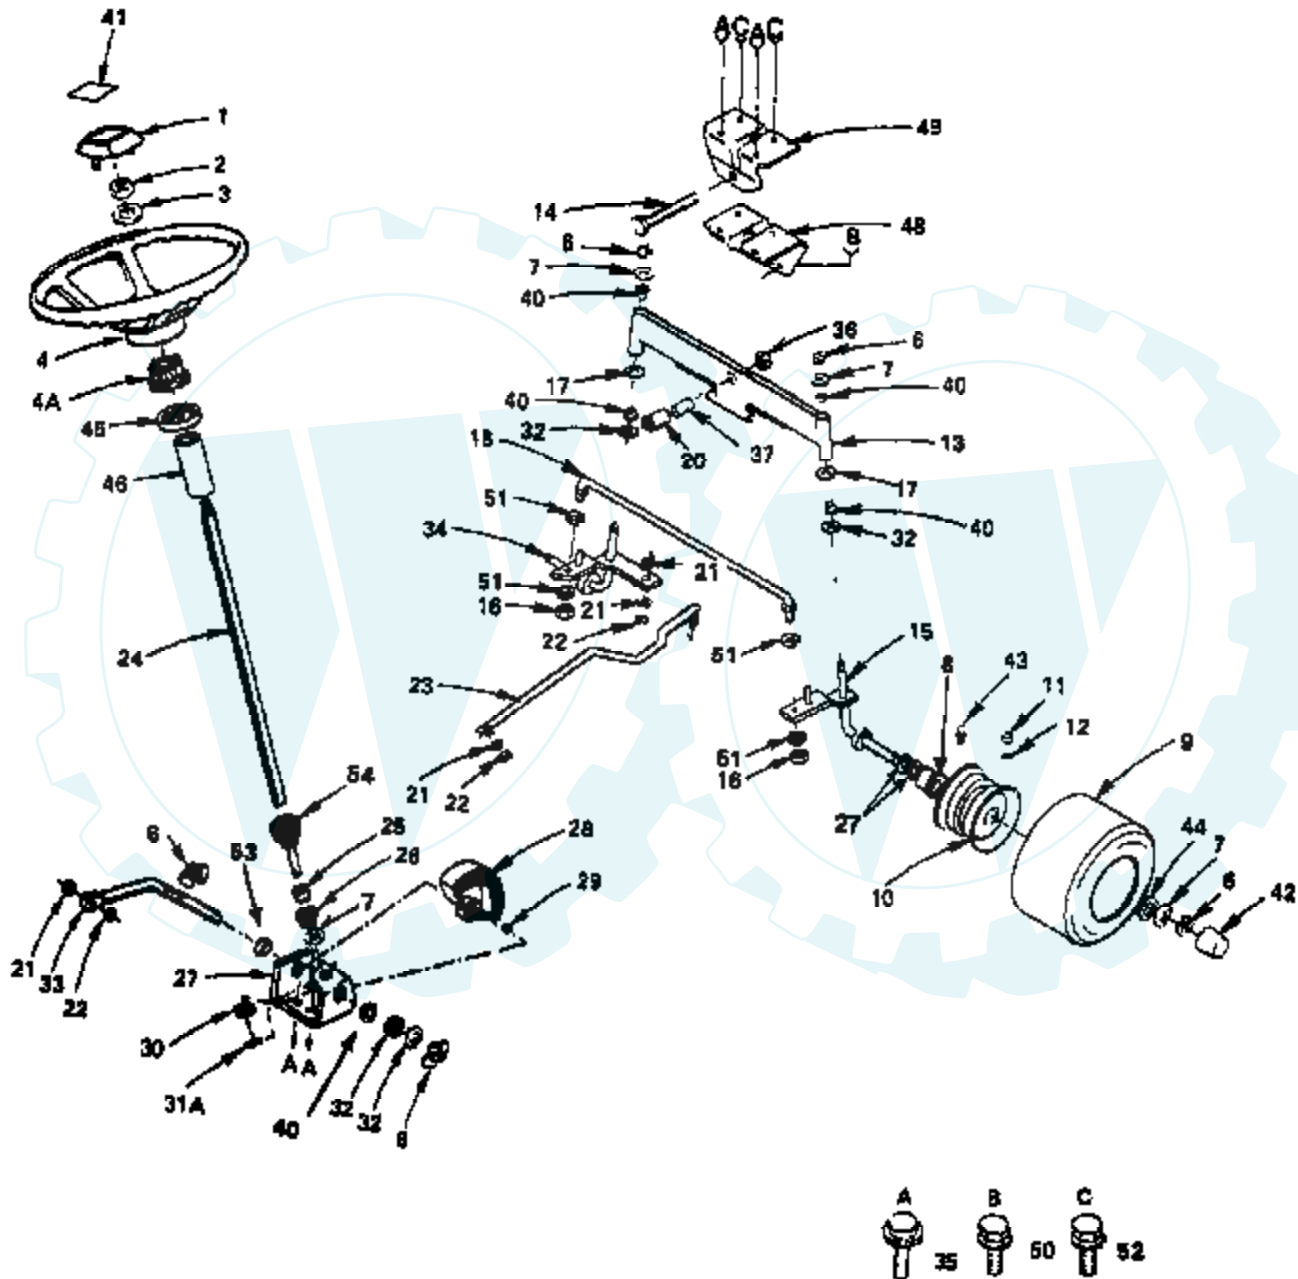

ROPER YT 14 TRACTOR--MODEL NUMBERS YT140BT AND YT140CR STEERING, FRONT AXLE AND WHEELS

Ref #	Part Number	Qty	Description
1	100710L		INSERT-WHEEL LT
2	73940800		SUB= 73360800
3	100712K		WASHER
4	100713N		SUB= 150547
4A	100711L		ADAPTER LT
5	109816X		NYLINER T
6	12000029		RING
7	19252016		SUB= 121749X
8	9040H		"FLANGE, BEARING"
9	106222X 59904		SUB= 122073X TUBE.5.3/4.5/6
10	106732X		SUB= 106732X417
11	65139		VALVE STEM LT
12	59192		VALVE CAP
13	108075X		FRONT AXLE
14	74761060		BOLT LT
15	105654X		SUB= 130524
16	76020412		COTTER PIN
18	105715X		ROD-TIE LT
19	6855M		ZERK M
20	110438X		BEARING
21	10040600		LOCKWASHER
22	73610600		SUB= 7810H
23	105727X		LINK-DRAG LT
24	109556X		SHAFT ASM T
25	74580		SHAFT SPACER LT
26	71208		BUSHING
27	109432X		SUB= 110150X
28	108684X		GEAR.SECTOR.HYT
29	106126X		KEY-WOODRUFF LT
30	19212016		WASHER D
31A	2882J		DRIVE PIN
32	6266H		WASHER .T
33	108683X		ROD STEERING T
34	105656X		SPINDLE-LH LT
35	17490612		SCREW
36	73901000		"NUT-LOC,FLANGE LT"
37	105725X		SUB= 110438X
40	3366R		COL. SRTG. BEAR.
41	104590X		DECAL - STEERING WHEEL
42	104757X		HUB CAP
43	278H		FITTING LT
44	19252616		SUB= 121748X
45	106943X		SPACER LT
46	106944X		TUBE LT
48	105664X		SUPPORT.SADDLE.FT
49	105663X		SUPPORT-SADDL T
50	17490508		SCREW LT
51	102792X		SUB= 126847X
52	19131416		WASHER
54	108685X		GEAR PINION T