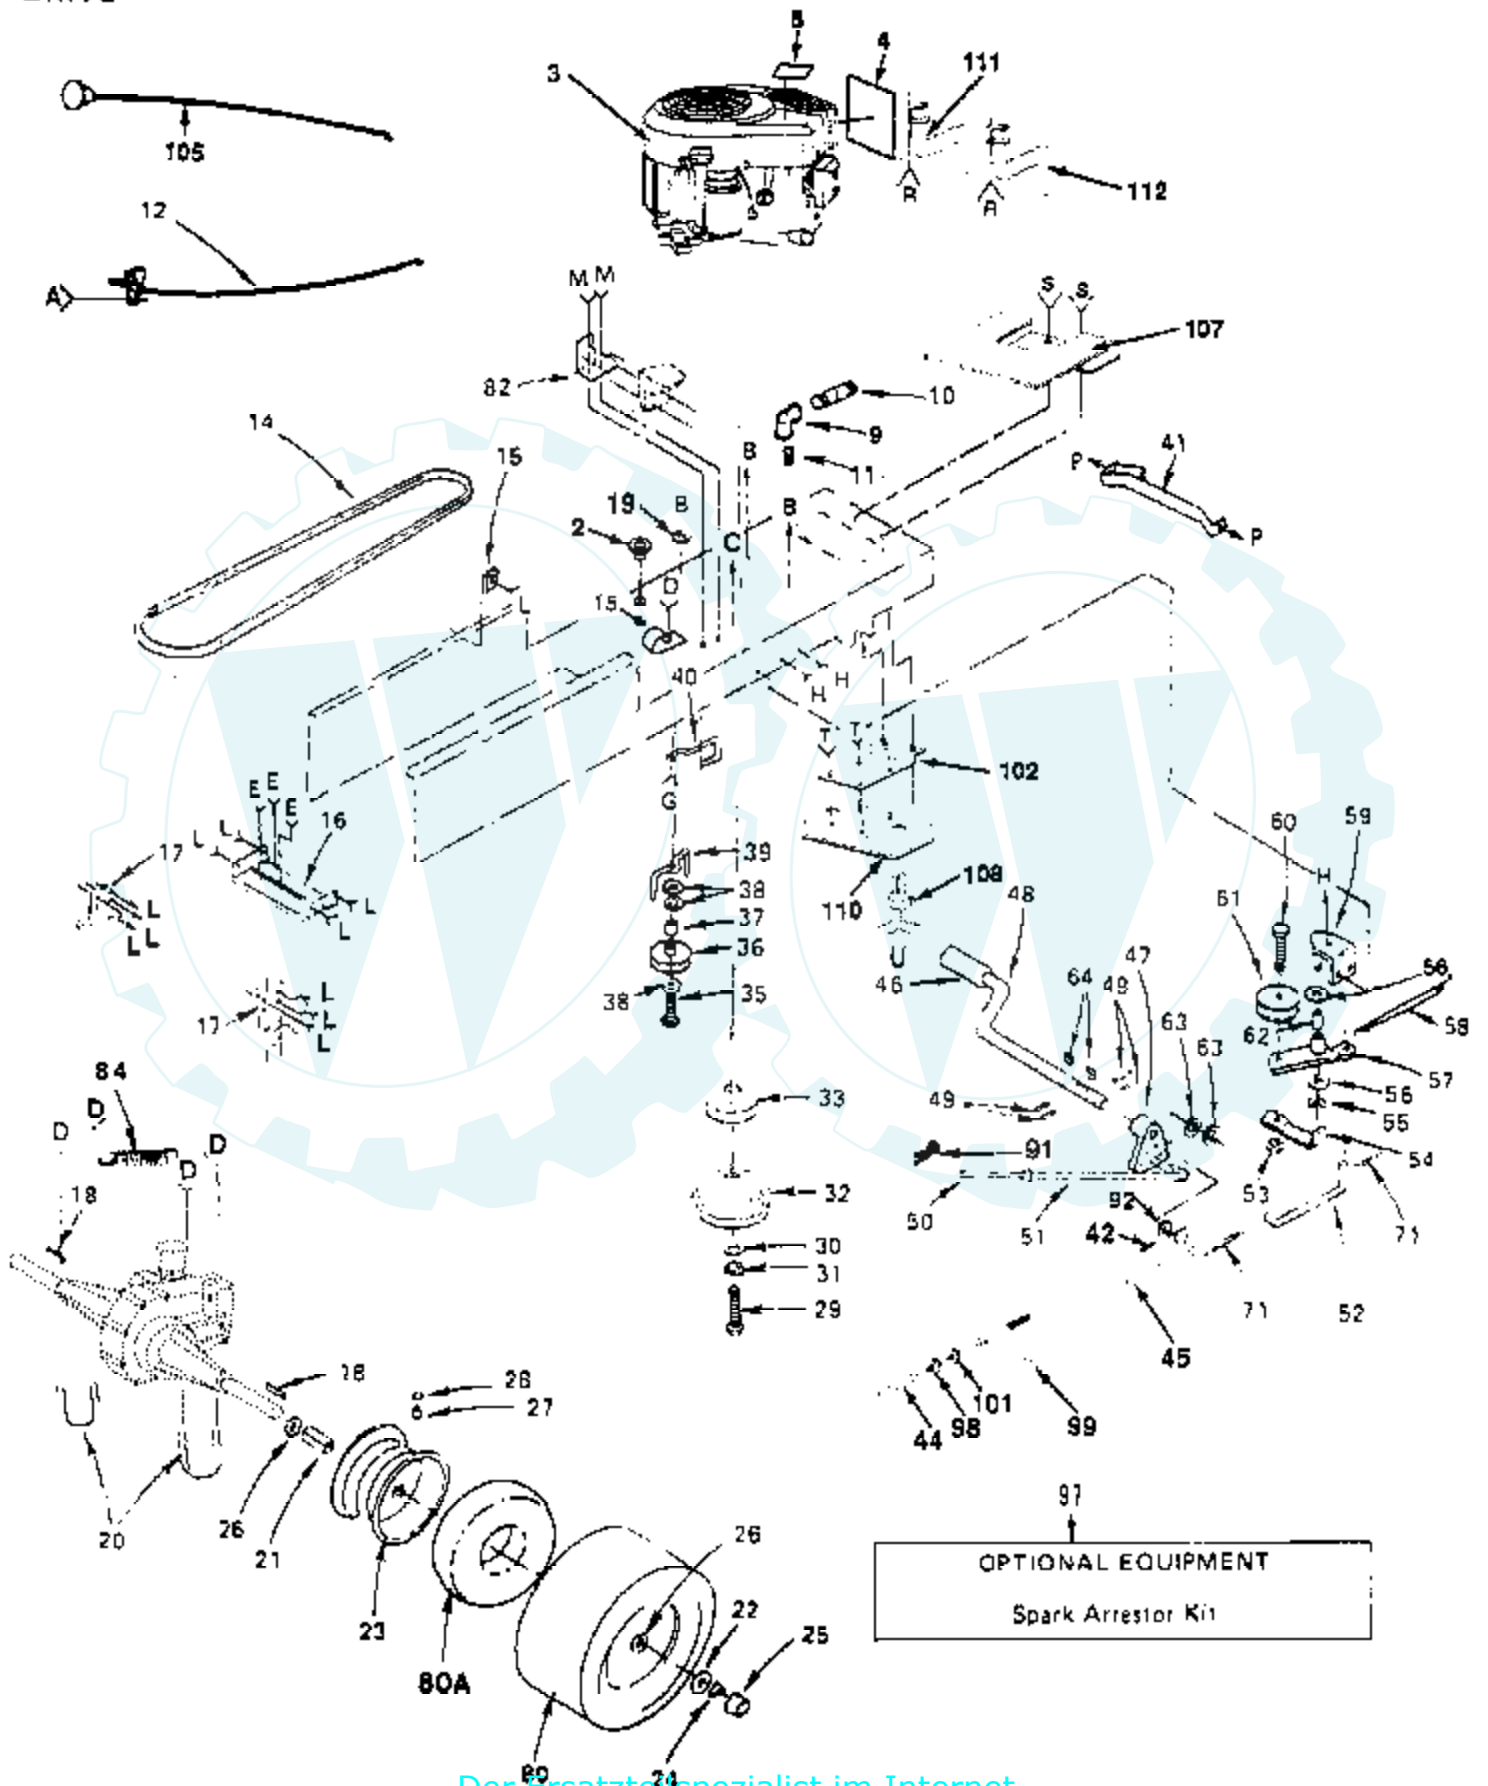

14 H.P. HYDROSTATIC YARD TRACTOR

DRIVE

Ref #	Part Number	Qty	Description
3	122436X		PIPE, EXHAUST
4	123161X		DECAL, ENGINE INSTRUCTION
5	125971X		DECAL, MAINTENANCE
9	13200300		ELBOW
10	13280336		PIPE NIPPLE LT
11	91084		PLUG OIL DRAIN
12	123072X		SUB= 132763
14	123461X		SUB= TH4H810
15	2751R		CLIP T
16	121187X		PLATE TRANS SUPT
17	121191X		SUB= 126649X
18	123583X		SQUARE KEY
19	73510600		NUT
20	121189X		U BOLT
21	121199X		SPACER SPLIT
22	121748X		WASHER
23	106108X361		SUB= 106108X417
24	12000001		E-RING LT
25	104757X		HUB CAP
26	122442X		BOLT, METRIC
27	65139		VALVE STEM LT
28	59192		VALVE CAP
29	74610764		SUB= 71130768
30	19152405		WASHER LT
31	10040700		LOCKWASHER
32	108218X		SUB= 142600
33	109841X		SUB= 136905
35	74760644		BOLT
36	123674X		PULLEY.IDLER.FLAT
37	4470J		SPACER T
38	19131312		WASHER
39	105730X		"KEEPER,BLT ENG LT"
40	121218X		KEEPER BELT ENGLH
41	109169X		SUB= 109172X
42	76020412		COTTER PIN
44	106888X		SPRING ROD LT
45	121200X		ROD BRAKE
46	8883R		PEDAL COVER T
47	122395X		ARM BRAKE
48	122409X		SUB= 149001
49	1572H		SUB= 2882J
50	71673		PLUNGER CAP T
51	105844X		SUB= 125637X
52	105710X		"LINK, CLUTCH T"
53	73680600		SUB= 73690600
54	109070X		BELT KEEPER LT
55	12000039		KLIP RING
56	110812X		WASHER LT
57	105707X		"ASS T, BELLCRAN"
58	105709X		"SPRING, RETURN LT"
59	105724X		SUB= 123102X
60	74760624		SUB= 74930624
61	106298X		SUB= 139245
62	105706X		"LY, BEARING"
63	19211616		WASHER LT
64	2228M		SUB= 2228M1
71	76020412		COTTER PIN
80	106268X		SUB= 122074X