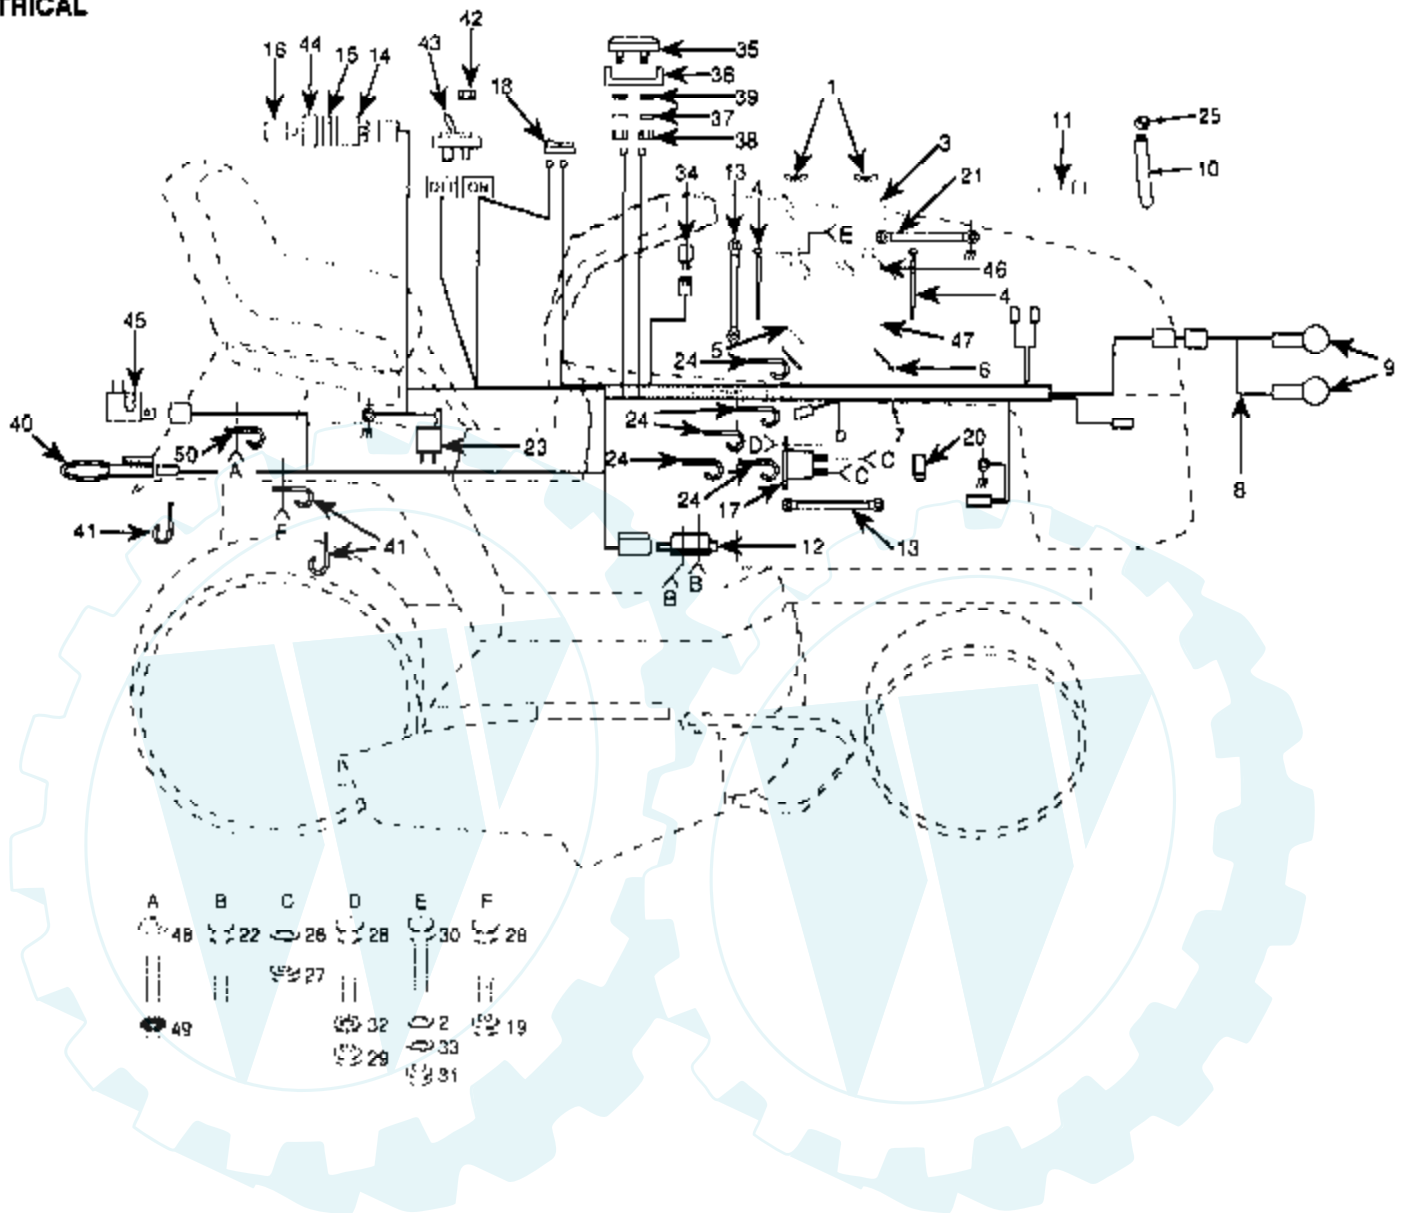

14 H.P. LAWN TRACTOR

ELECTRICAL

Ref #	Part Number	Qty	Description
2	19091016		WASHER
3	102476X		SUB= 150109
4	72240460		BOLT
5	121537X		SUB= 123899X
6	7603J		"TRAY T, BATTERY"
7	125620X		HARNESS IGNITION
8	124108X		SUB= 110859X
9	7662J		SUB= 4152J
10	100541K		SUB= 7697J
11	7192J		WIRE TIE
12	109553X		SWITCH INTERLOCKT
13	4206J		CABLE-BATTERY T
14	102972X		SUB= 918102972X
15	109788X		SUB= 124211X
16	122147X		KEY
17	109081X		SUB= 146154
18	110712X		SWITCH LT
19	73680400		SUB= 73690400
20	719J		SUB= 154336
21	4207J		CABLE T
22	17021008		SCREW
23	109748X		RELAY ASSY T
24	2751R		CLIP T
25	109596X		HOSE CLAMP T
26	10090400		SUB= 10040400
27	73350400		NUT
28	74780408		BOLT
29	73510400		NUT
30	74760412		BOLT LT
31	73220400		SUB= 50675
32	11050400		LOCKWASHER
33	10040400		LOCKWASHER
34	108824X		FUSE HYT
35	9433R		AMMETER T
36	6009J		SUB= 532131708
37	10101000		SUB= 10071000
38	73911000		NUT
39	19070818		WASHER
40	102501X		SUB= 141940
41	235R		CLIPT
42	4022J		HEX NUT T
43	4021J		SWITCH.PTO.T
44	109787X		SUB= 147626
45	121305X		SWITCH SEAT
46	121264X		"CAP,BATTERY "
47	121549X		DECAL
48	74641008		SUB= 71031008
49	73951000		"NUT,KEPS"
50	4171R		CLIP T
	101539X		SHEET INSTR LT
	125899X		NLA
	101572X		SHEET-INSTRUCTION (FRENCH)
	125900X		OWNER'S MANUAL (FRENCH)