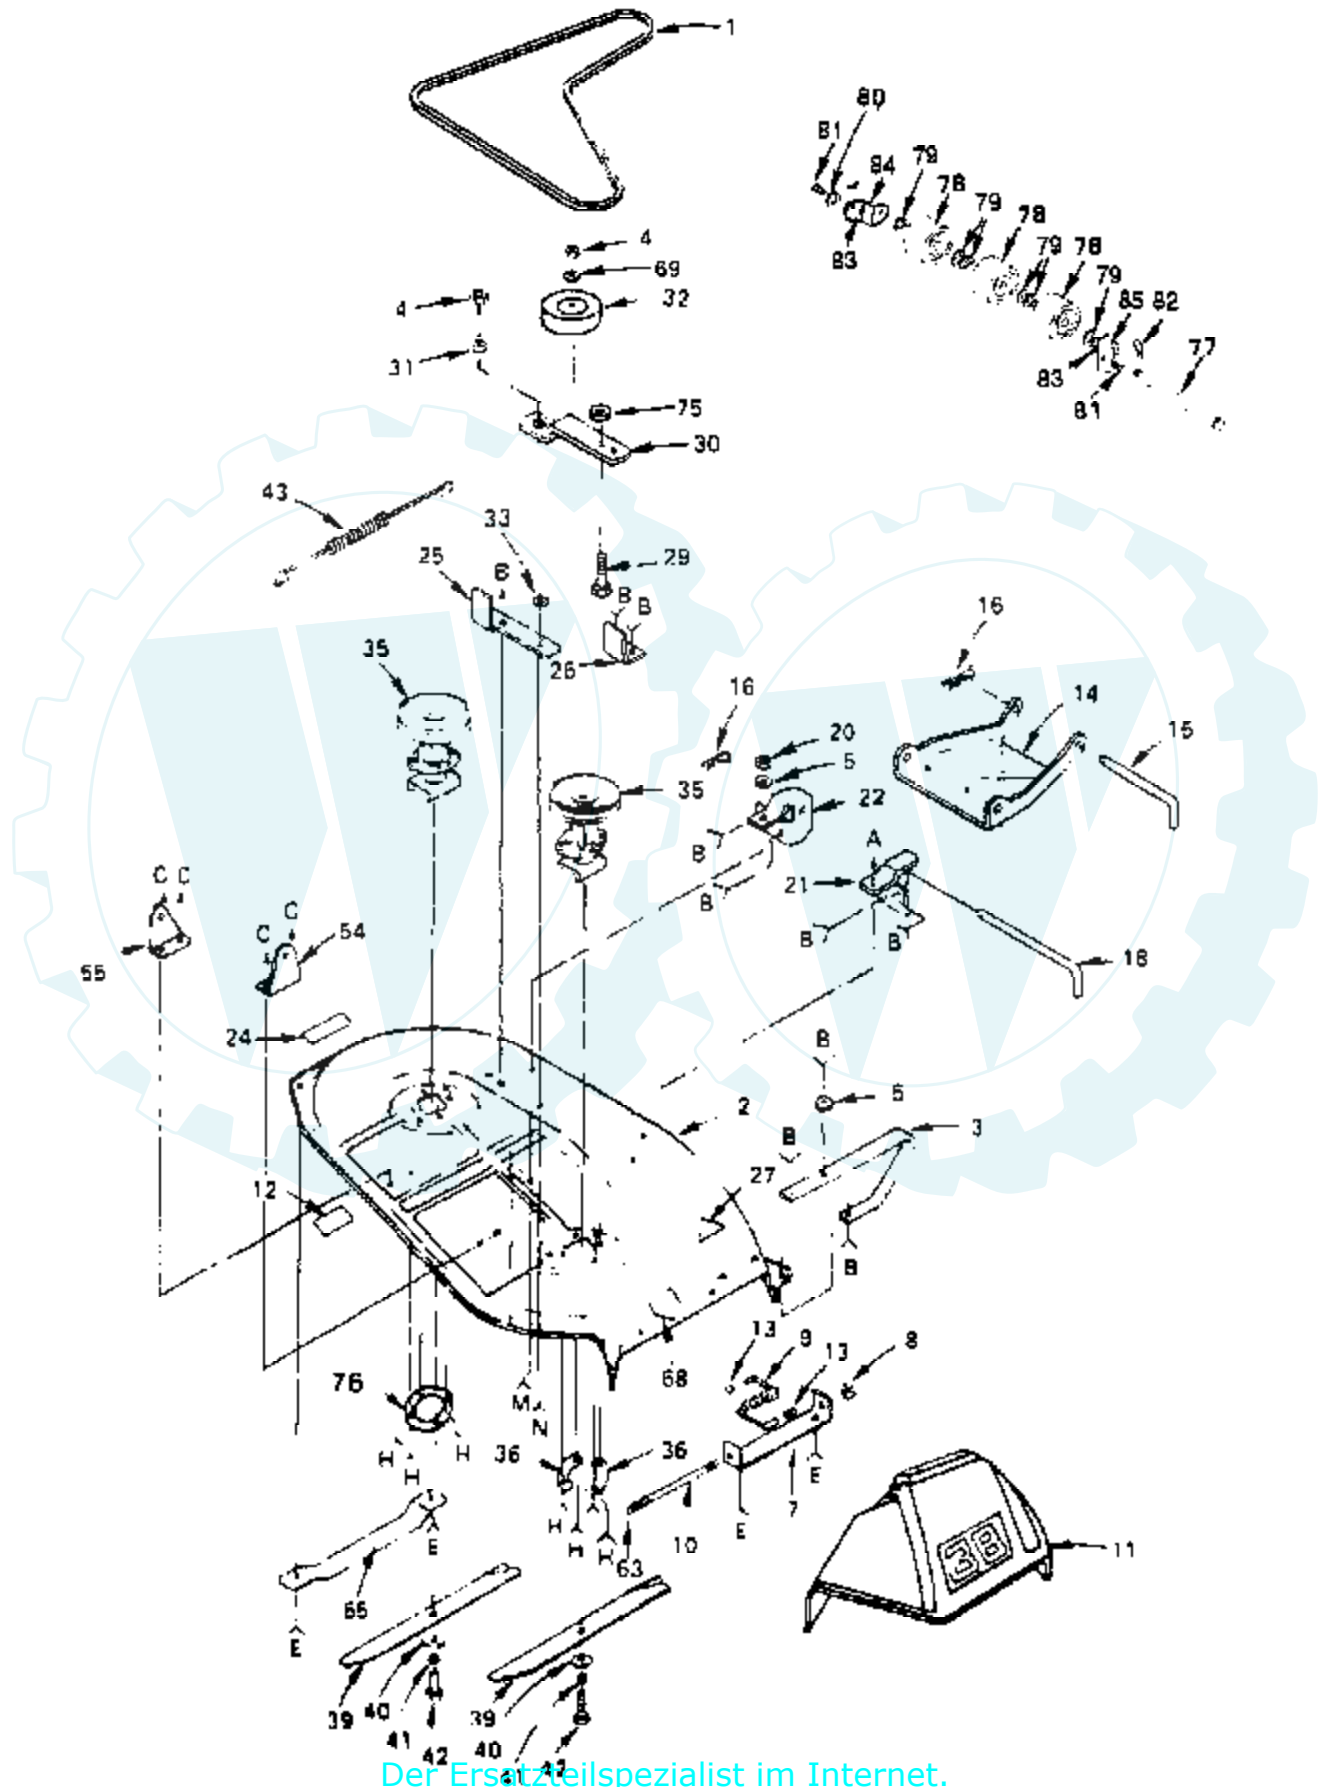

14 H.P. HYDROSTATIC YARD TRACTOR MOWER

Ref #	Part Number	Qty	Description
2	108672X		SUB= 144726
3	8417J		SUB= 128772
4	73680600		SUB= 73690600
5	19111216		WASHER M
7	105896X		SUB= 137607
8	110452X		NUT PUSH M
9	106734X		SUB= 123713X
10	106735X		ROD-HINGE T
11	106736X		DEFLECTOR-SHLD T
12	108682X		NLA
13	105304X		CAP-SLEEVE LT
14	105662X		LINK.PARALLEL
15	105744X		"ROD, FRT. PARAL T"
16	4921H		SPRING.RETAINER
18	109835X		HINGE PIN T
20	73680500		SUB= 73690500
21	109598X		BRACKET RH LT
22	109597X		BRACKET LH T
24	109820X		DECAL YT
25	109503X		SUPPORT ARM T
26	109504X		STOP T
27			REFER TO IMAGE
29	74760636		BOLT
30	123552X		SUB= 127162X
31	106902X		SPACER RETAINER
32	121316X		PULLEY IDLER
33	106513X		"WASHER, WEAR LT"
35	121687X		"JACKSHAFT.38""LT"
36	100668L		SUPPORT PLATE LT
39	121263X		"BLADE.38"" HI-LI"
40	19132012		WASHER
41	10030600		SUB= 10040600
42	74610624		BOLT.3/8-24X1-1/2
43	102727X		"SPRING.EXT.8.5"""
54	105857X		"BRKT,SUSP RH T"
63	19111016		WASHER
65	7631J		RUNNER-LH M
68	121349X		DECAL WARNING
69	19131316		WASHER
75	19131210		WASHER
76	110445X		SUPPORT T
76	109776X		PIVOT PIN T
78	109729X		ROLLER T
79	19151610		WASHER T
80	19161616		WASHER
81	74760512		BOLT
82	76020412		COTTER PIN
83	73680500		SUB= 73690500
84	109646X		BRACKET LH T
85	109647X		BRACKET RH T