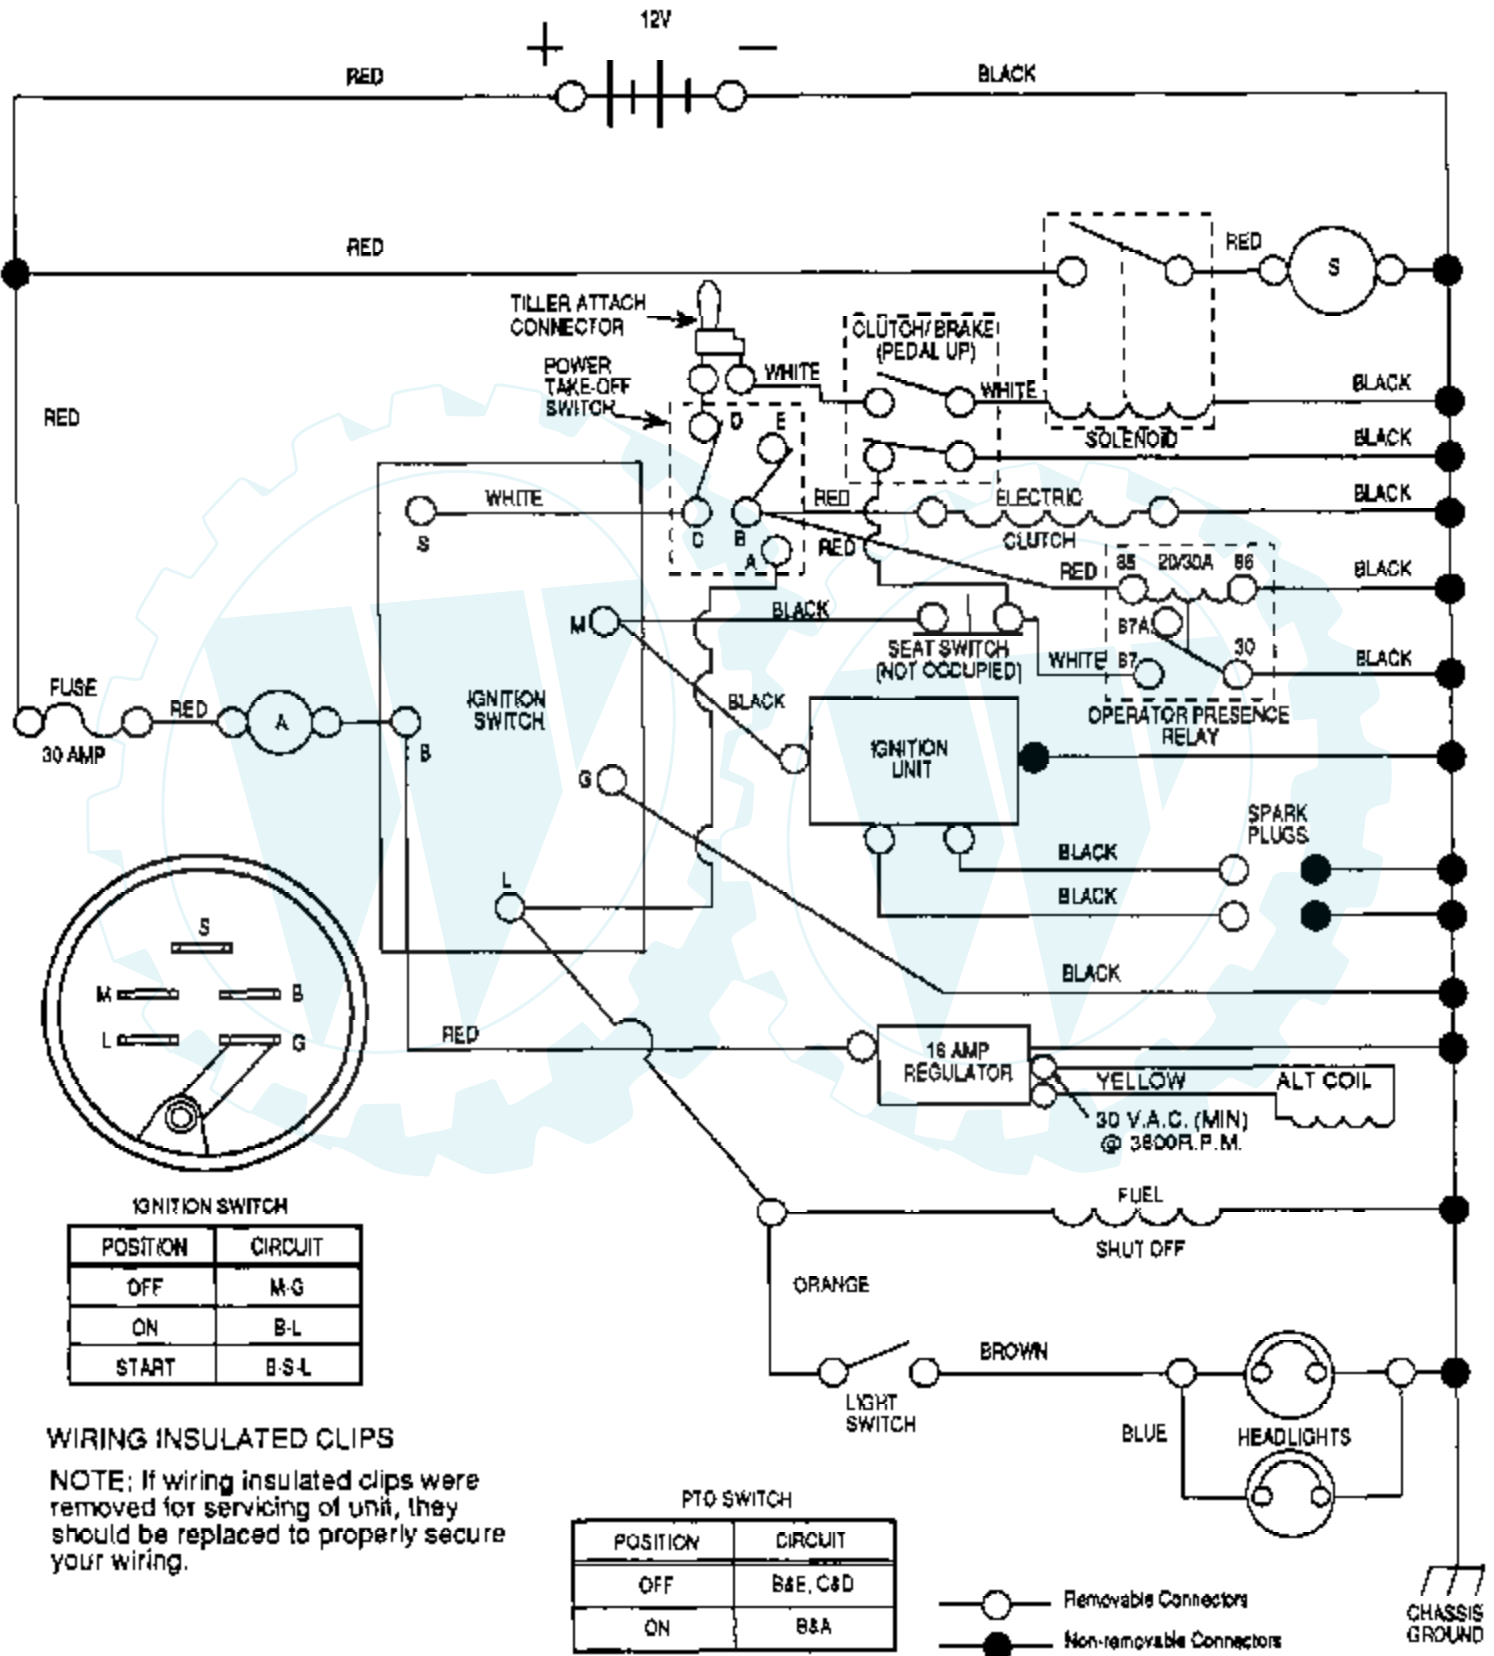

14 H.P. HYDROSTATIC YARD TRACTOR

SCHEMATIC

Ref #	Part Number	Qty	Description
2	122716X		RETAINIANG RING-(2003016)
3	122745X		BALL BEARING
4	122715X		SPACER
5	122700X		SEAL LIP
6	122699X		RING.RET.2003052
8	122767X		CRADLE BEARING (2003023)
9	122729X		PLUG
10	122746X		O RING
11	122747X		BEARING
12	122717X		SEAL.9008000-0126
13	122748X		TRUNION ARM (2003005)
14	122749X		GUIDE.2000015.HYD
15	122768X		SUB= 121430X
16	122769X		JOURNAL BRG(2003071)
17	122770X		SUB= 142936
18	122771		SUB= 122771X
19	122772X		CENTER SECTION
20	122773X		NEEDLE BEARING
21	122722X		LIP SEAL-9008000-0127
22	122750X		SHAFT
23	122774X		WASHER
25	122775X		SUB= 121430X
26	122776X		SUB= 121430X
27	122777X		SUB= 121430X
28	122778X		SUB= 121430X
29	122779X		SUB= 121430X
30	122723X		SEAL LIP
31	122780X		CYLINDER BLOCK
32	122781X		CYLINDER BLOCK(70331)
33	122782X		PISTON
34	122784X		PISTON SPRING
35	122785X		WASHER.TR.2003019
37	122786X		PIN
38	122718X		GASKET.20030600
39	122731X		FILTER
40	122730X		WASHER (2000011)
41	122728X		SPRING
42	122706X		PLUG
43	122705X		O RING
44	122702X		BALL
45	122704X		SPRING.2003012.HY
46	122787X		PLUG
47	122752X		SCREW9007314-0808
48	122753X		SCREW
50	122788X		WASHER
51	122789X		PIN
52	122754X		PLUG
53	122711X		O RING
54	122708X		SPRING
55	122709X		SUB= 122712X
56	122712X		BYPAS KT 25130011
57	122710X		O RING (9004175-0027)
58	122727X		ADHESIVE LABEL
59	122790X		PLUG
60	122791X		SPRING
	121430X		PUMP.BDU-10S-114