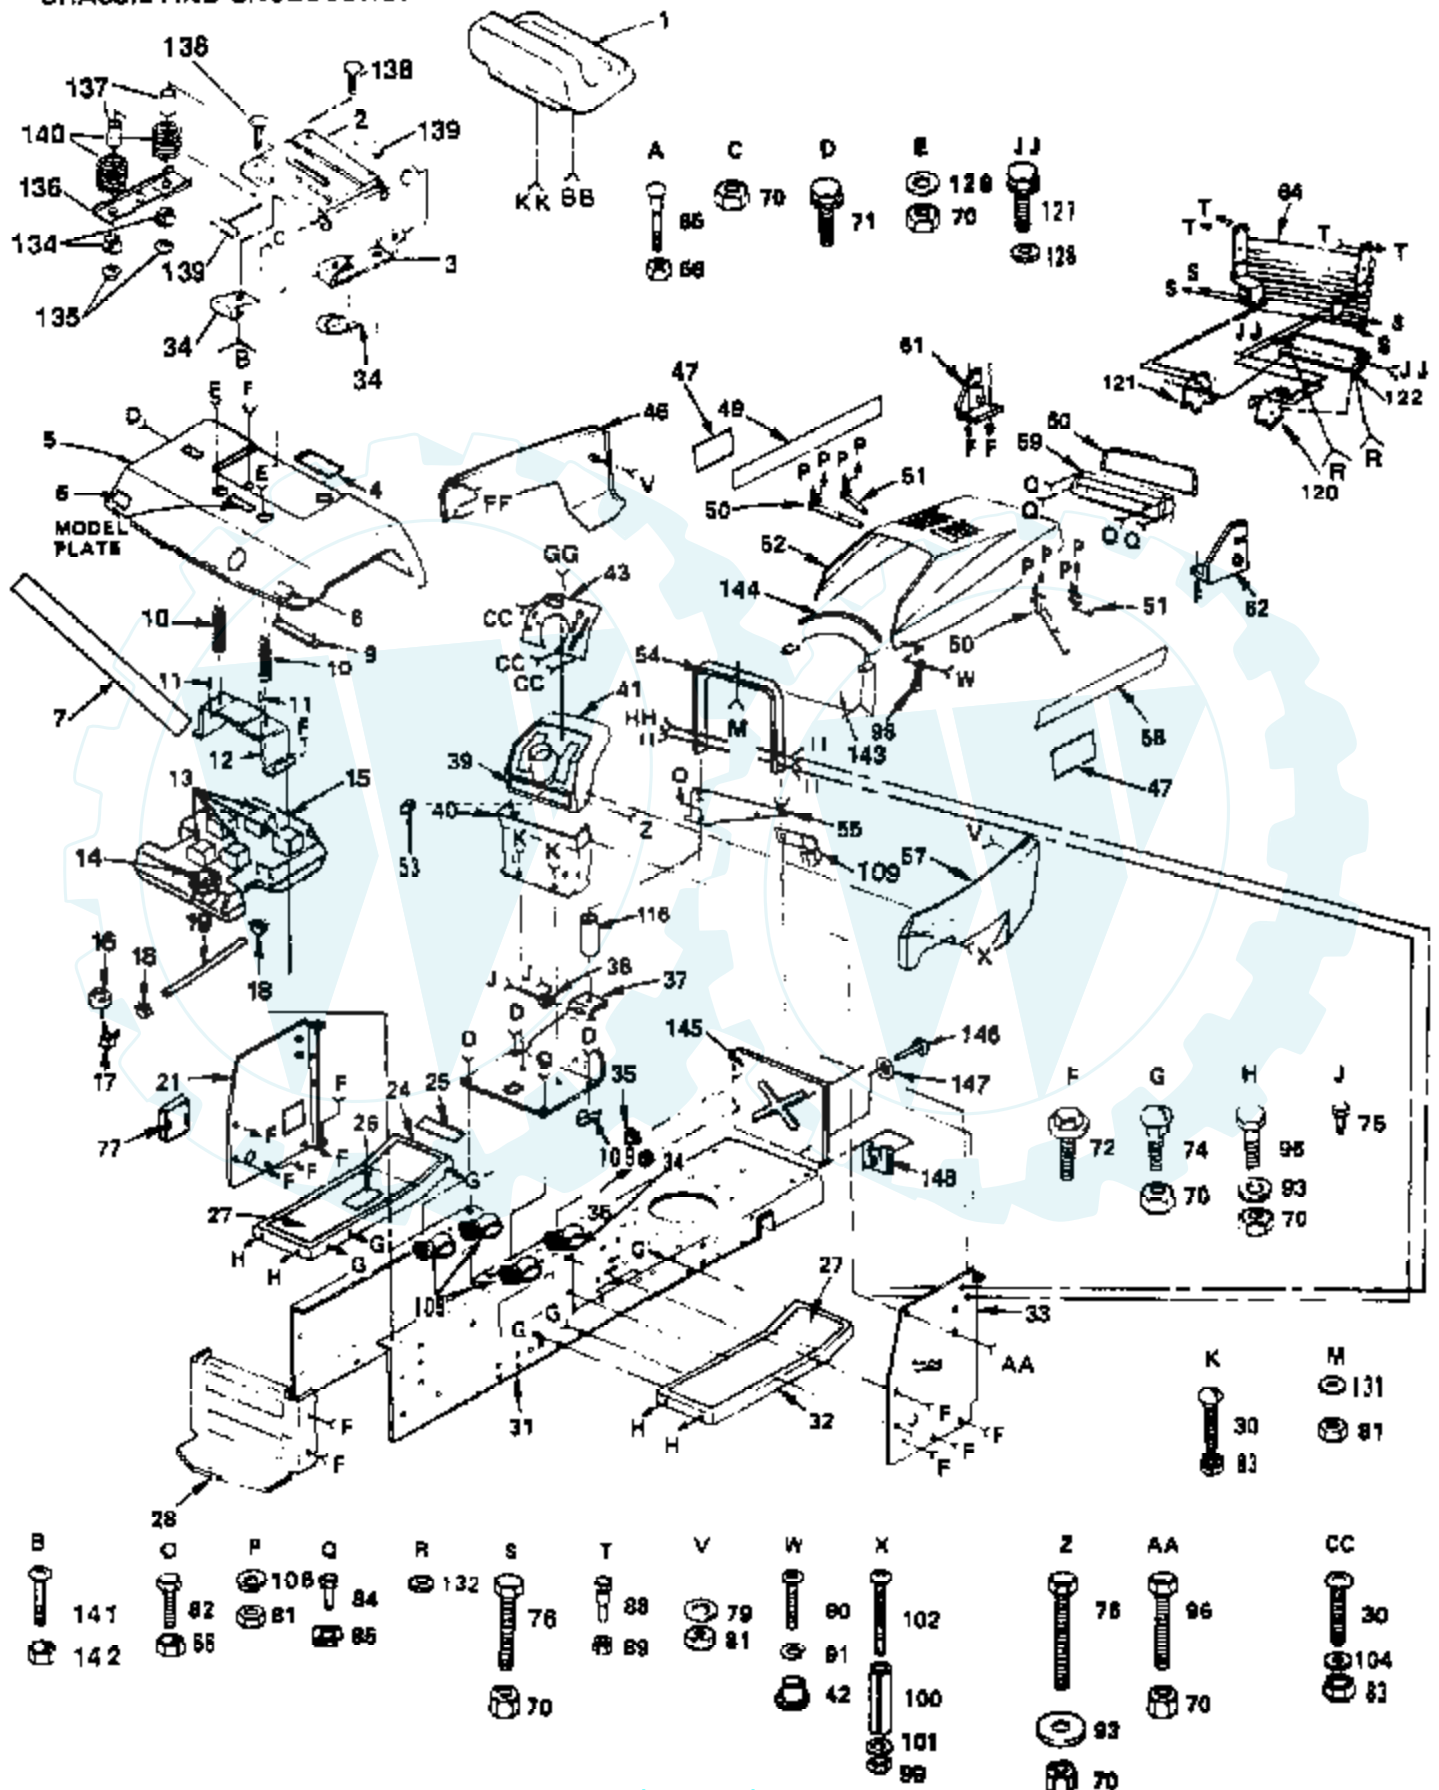

14 H.P. HYDROSTATIC YARD TRACTOR

CHASSIS AND ENCLOSURES

Ref #	Part Number	Qty	Description
2	121247X		SUB= 155925
3	105513X		SUB= 140551
4	120822X		DECAL
5	121642X388		FENDER
6	106202X		REFLECTOR-TAIL YT
7	123964X		NLA
9	105511X		SUB= 140675
10	124181X		SPRING COMPRESSION
12	105508X		BRKT FENDER T
13	6431J		PAD-SPACER T
14	123549X		SUB= 158990
15	106020X		SUB= 151346
16	3645J		BUSHING OUTLET T
17	8710J		FUEL TANK STEM GT
18	123487X		HOSE CLAMP
19	5277J		SUB= 8543R
21	124118X		PANEL DASH LH
24	105465X		SUB= 145244X417
25	101892X		DECAL T
26	121215X		DECAL DRIVE BELT
27	108256X		PAD FOOTREST T
28	121306X		SUB= 127866
30	74180512		SCREW
31	121277X		CHASSIS ASSY
32	105464X		SUB= 145243X417
33	110828X		SUB= 133748
34	4171R		CLIP T
35	110436X		SUB= 9151R
37	121195X		SADDLE
38	1554J		SUB= 155108
39	108813X		SUB= 138956
40	104805X		LOWER DASH
41	121312X		DASH
42	2029J		WELDNUT
43	121723X014		PLATE DASH
46	121888X388		SUB= 150302X505
47	123967X		DECAL, HOOD
49	123965X		DECAL HOOD LH
50	106784X		SUB= 155013
51	104618X		SUB= 155013
52	121886X388		SUB= 150301X505
53	5479J		PLUG BUTTON T
54	110829X		SUB= 124130X
55	106965X		SUB= 140181
57	121887X388		SUB= 140679X505
58	123966X		NLA
59	124392X		SUB= 147717
60	106395X		LENS LT
61	110853X		SUPPORT RH YTH
62	110852X		SUPPORT LH YTH
64	122100X		GRILL ASSY
65	105529X		SUB= 139888
66	73680500		SUB= 73690500
70	73680600		SUB= 73690600
71	17490608		SCREW LT
72	17490612		SCREW
74	72140606		BOLT
75	17431008		SUB= 98000165