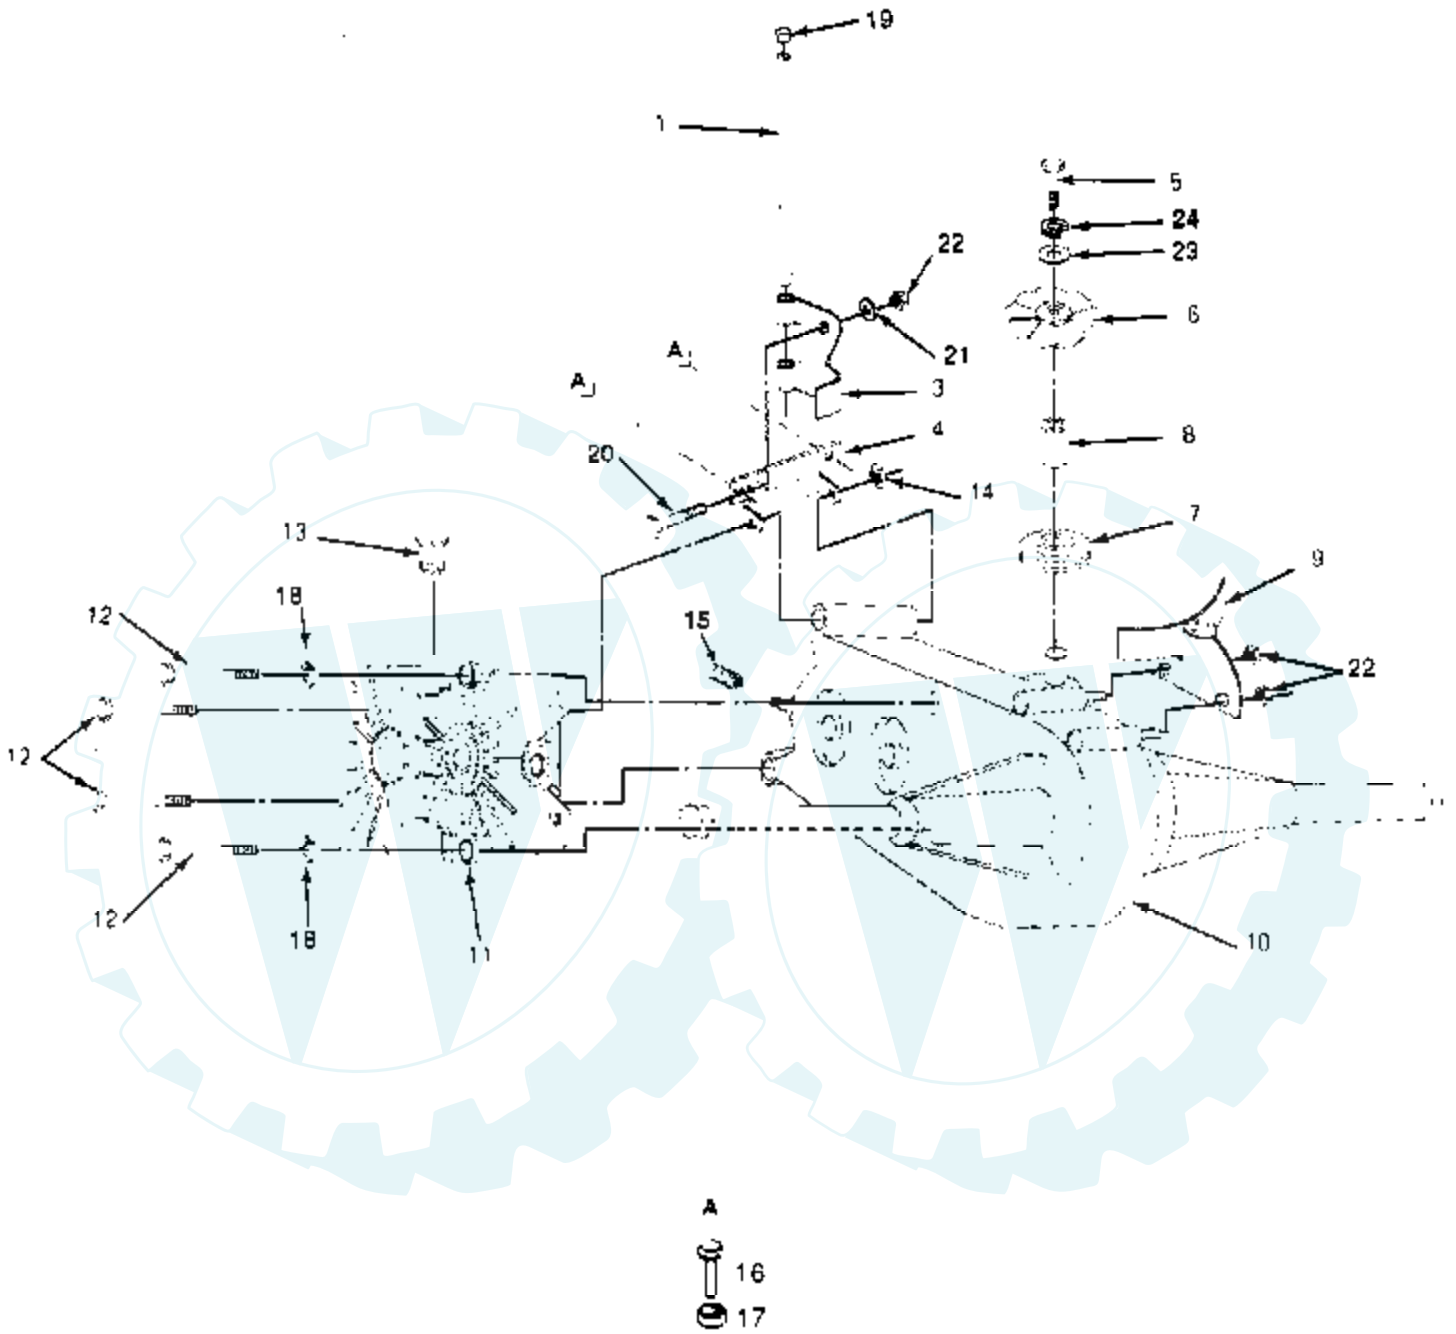

14 H.P. HYDROSTATIC YARD TRACTOR TRANSAXLE AND PUMP ASSEMBLY

Ref #	Part Number	Qty	Description
3	121193X		SUB= 123634X
4	121188X		BRACKET
5	74780412		SUB= 74780414
6	121186X		FAN
7	121180X		PULLEY TRANSAXLE
8	121211X		STANDOFF
9	121182X		GUARD ASSY
10			REFER TO IMAGE
11			REFER TO IMAGE
12	74760572		BOLT
13	121323X		PUMP.2003081.
14	73680500		SUB= 73690500
15	121250X		SPRING
16	74760612		SUB= 74780612
17	73680600		SUB= 73690600
18	10040500		LOCKWASHER
19	71673		PLUNGER CAP T
20	7605J		BOLT T
21	120529X		WASHER T
22	73680400		SUB= 73690400
23	19092016		WASHER
24	10040400		LOCKWASHER