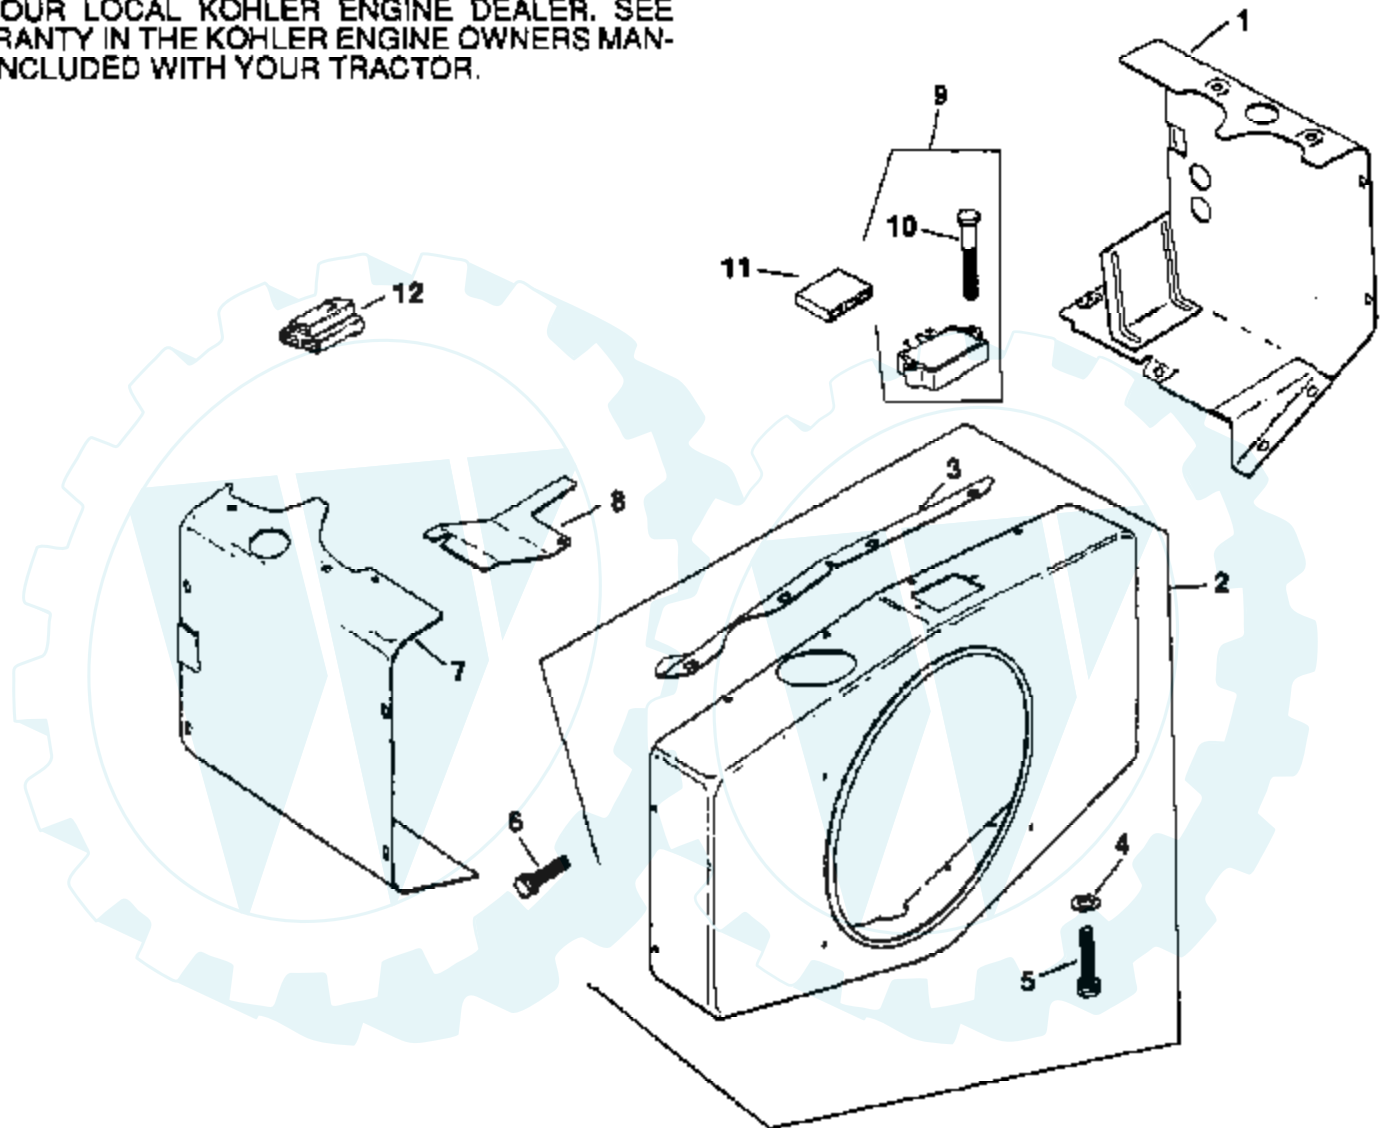

18 H.P. GARDEN TRACTOR ENGINE KOHLER -- MODEL NUMBER M18S SPEC. 24585

NOTE: ALL ENGINE PARTS MUST BE PURCHASED THROUGH AND WARRANTY SERVICE PERFORMED BY YOUR LOCAL KOHLER ENGINE DEALER. SEE WARRANTY IN THE KOHLER ENGINE OWNERS MANUAL INCLUDED WITH YOUR TRACTOR.

Ref #	Part Number	Qty	Description
2	52-755-71		KIT, BLOWER HOUSING
3	52-217-01		SUPPORT
4	52-468-16		WASHER
5	52-086-11		SCREW
6	X-67-83		SCREW
7	52-063-21		BATTLE, #2 CYLINDER HEAD
8	52-063-01		BAFFLE, #2 CYLINDER TOP
9	25-755-03		KIT
10	X-132-5		SCREW
11	236602		CONNECTOR
12	236473		CONNECTOR
	25-518-21		LEAD, RED, RECTIFIER-REGULATOR