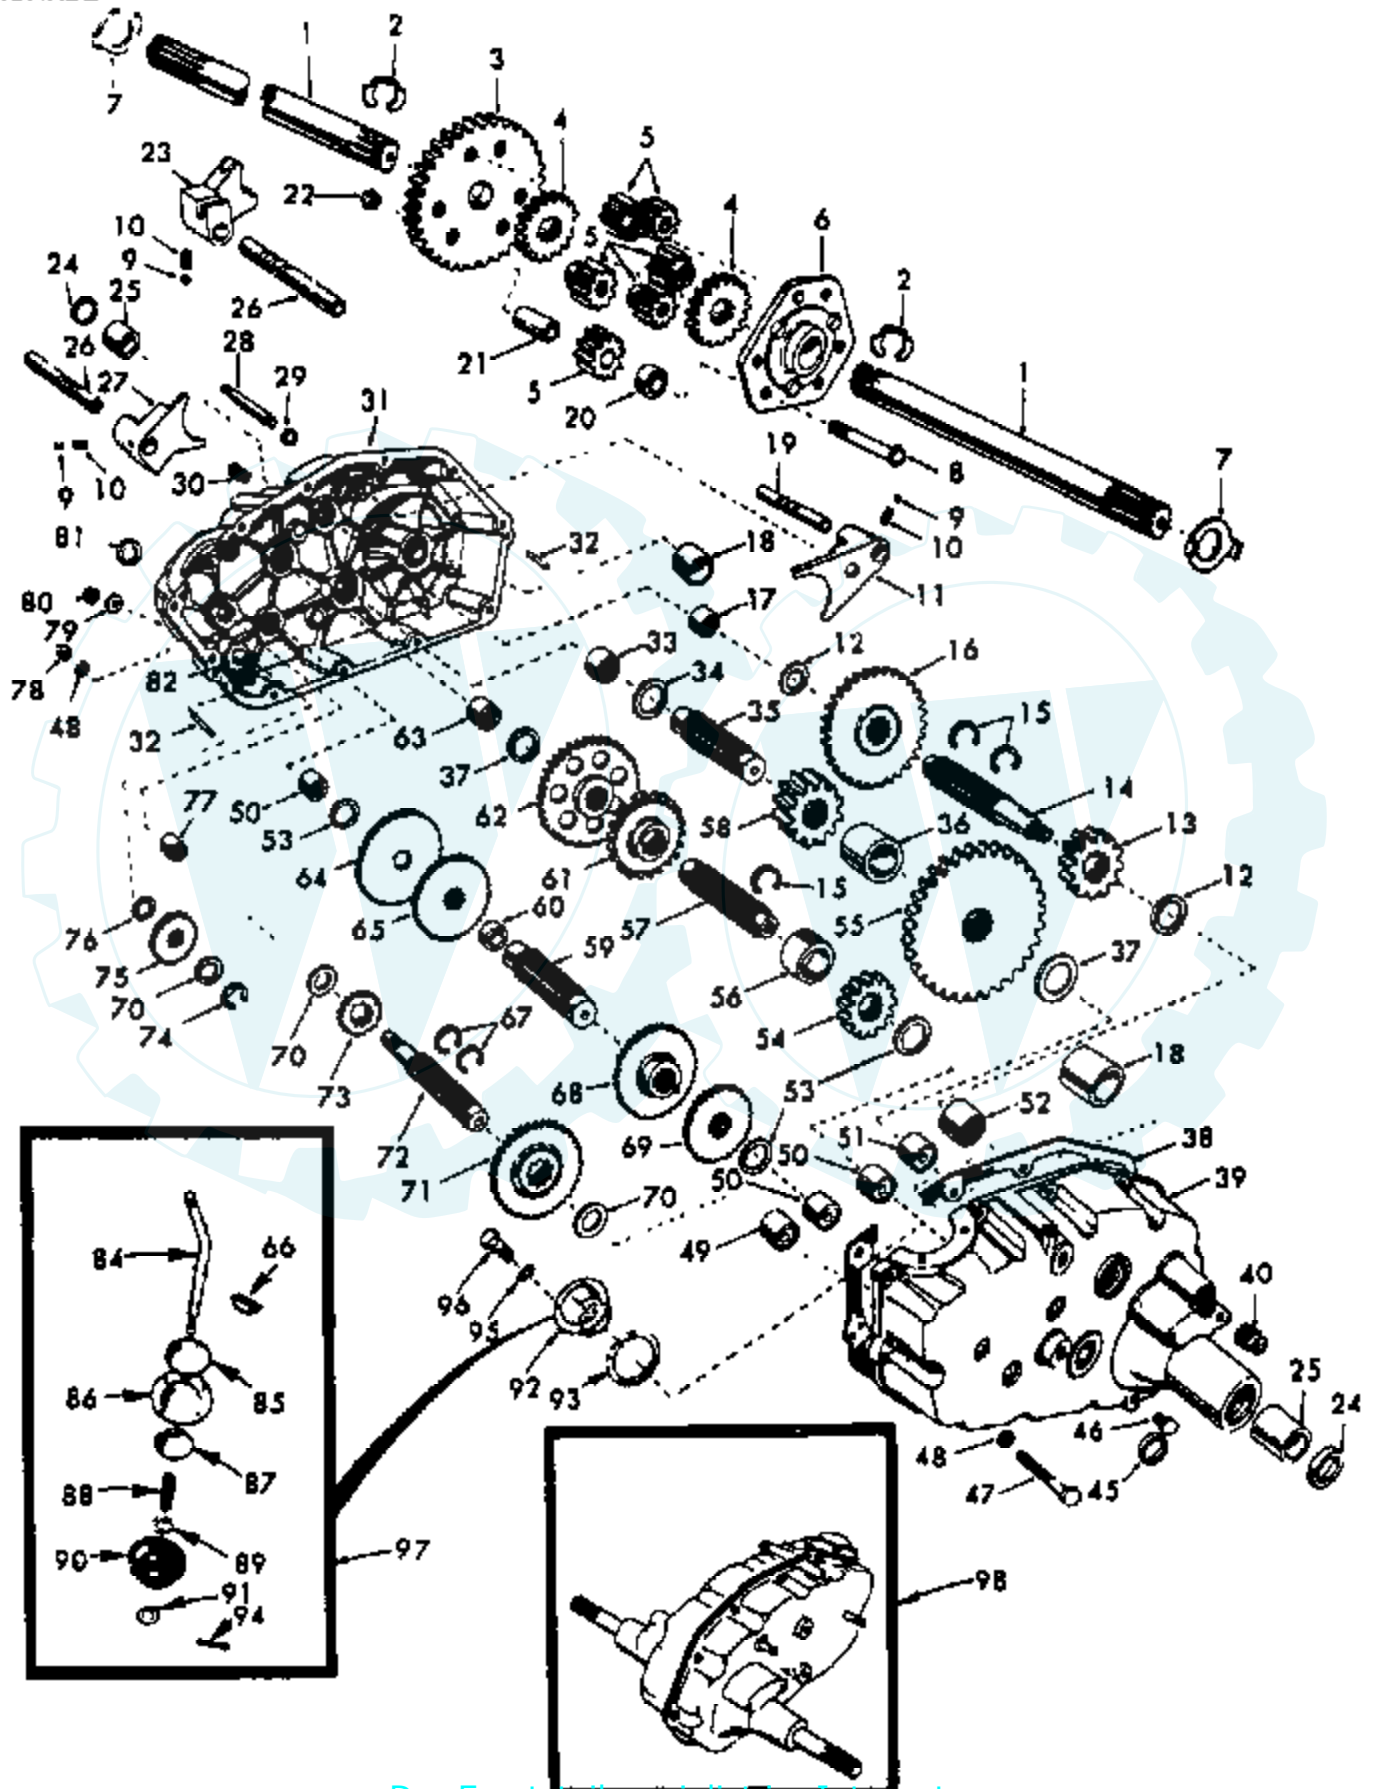

18 H.P. GARDEN TRACTOR

TRANSAXLE

Ref #	Part Number	Qty	Description
2	12000034		KLIP RING
3	4199R		FINAL GEAR T
4	4216R		DIFF GEAR T
5	4215R		DIFF PINION T
6	4217R		DIFF CARRIER T
7	6256H		WASHER T
8	74020652		BOLT
9	7392M		SUB= 100482K
10	6272H		SUB= 145359
11	4985R		SHIFT FORK T
12	6266H		WASHER .T
13	4212R		RED PINION T
14	4196R		GEAR SHAFT T
15	6276H		SNAP RING T
16	633A63		GEAR T
17	8118M		"T, BEARING"
18	8740H1		BEARING
19	122238X		SHAFT
20	4218R		SPACER T
21	6252H1		PINION RS
22	7810H		GRIPCO NUT
23	4986R		SHIFT FORK T
24	7393R		OIL SEAL STD
25	992R1		BRNG. T
26	6216H		SHAFT T
27	6262H		FORK T
28	122254X		SHIFT SHAFT
29	6269H		SEAL T
30	5855H		VALVE M
31	122162X		GEARCASE RH
32	6277H		PIN T
33	4225R		NEEDLE BRNG T
34	7396H		RACE T
35	4198R		GEAR SHAFT T
36	4200R		SUB= 532004200
37	7395H		RACE T
38	121878X		GASKET
39	122163X		GEARCASE LH
40	13320400		PLUG PIPE
45	6271H		SEAL T
46	13060200		SUB= 13020200
47	74780524		HEX BOLT
48	10140500		SUB= 10040500
49	4895H		"TI, BEARING"
50	4222R		NEEDLE BRNG T
51	1529R		NEEDLE BRNG T
52	8119M		"STD, BEARING"
53	4220R		BRNG RACE
54	4209R		RED PINION T
55	4213R		RED GEAR T
56	4442R		PINION SPACER T
57	4195R		GEAR SHAFT T
58	4214R		FINAL PINION T
59	4194R		GEAR SHAFT T
60	7528R		SPACER T
61	4208R		RED PINION T
62	4207R		RED GEAR T
63	7398H		RACE T