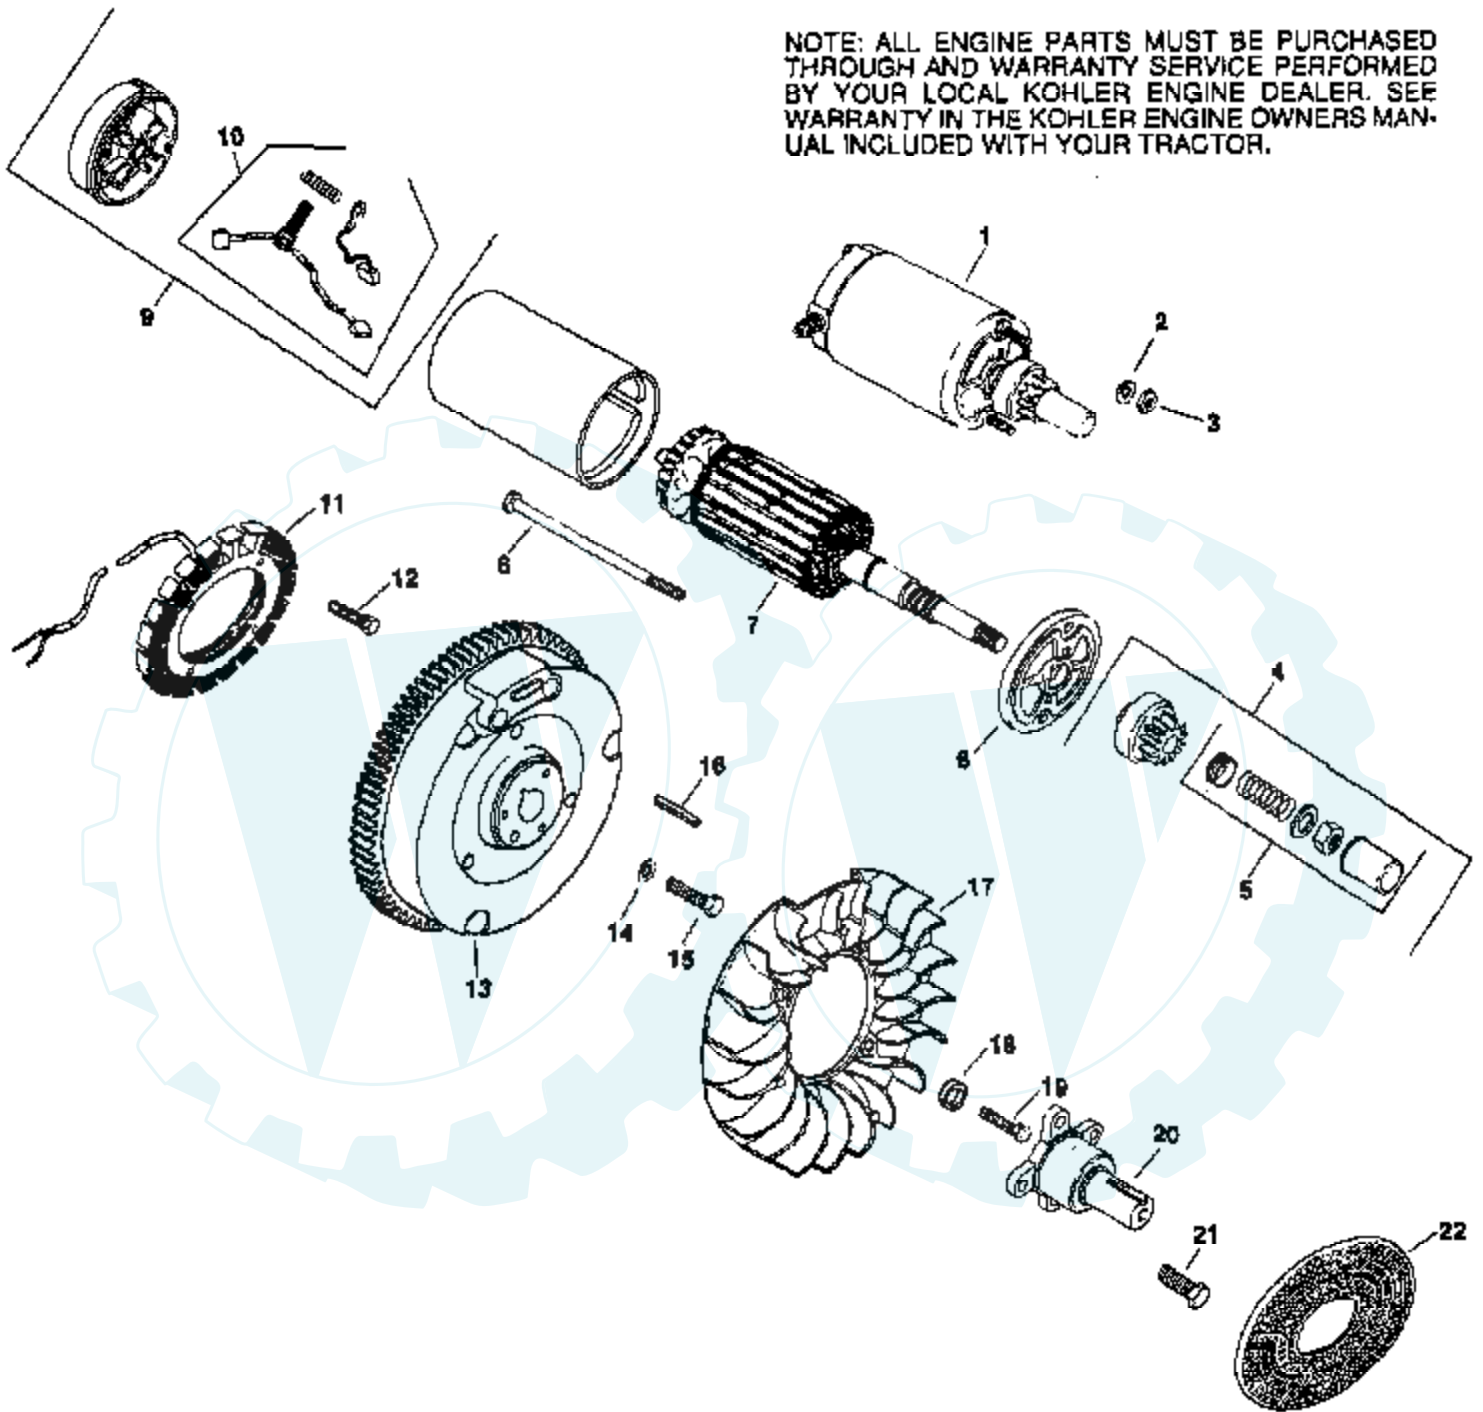

18 H.P. GARDEN TRACTOR ENGINE -- KOHLER MODEL NUMBER M18S SPEC. 24585

NOTE: ALL ENGINE PARTS MUST BE PURCHASED THROUGH AND WARRANTY SERVICE PERFORMED BY YOUR LOCAL KOHLER ENGINE DEALER. SEE WARRANTY IN THE KOHLER ENGINE OWNERS MANUAL INCLUDED WITH YOUR TRACTOR.

Ref #	Part Number	Qty	Description
2	X-20-1		WASHER
3	X-81-1		NUT
4	52-755-05		KIT, DRIVE
5	52-755-08		KIT, DRIVE PARTS
6	52-227-01		CAP, DRIVE END
7	52-170-02		ARMATURE
8	52-211-01		BOLT
9	277612		CAP, COMMUTATOR END
10	48-755-15		KIT, BRUSH
11	237878		KIT
12	X-67-51		SCREW
13	52-025-36		FLYWHEEL
14	52-468-15		WASHER
15	25-086-24		SCREW, 3/8-24X1-1/4
16	X-286-17		KEY
17	25-157-01		FAN
18	25-112-04		SPACER
19	25-086-21		SCREW, HEX 1/4-20 X 5/8
20	237373		SHAFT, FRONT DRIVE
21	X-159-2		SCREW
22	25-162-02		SCREEN, GRASS
	25-450-03		TAG CAUTION