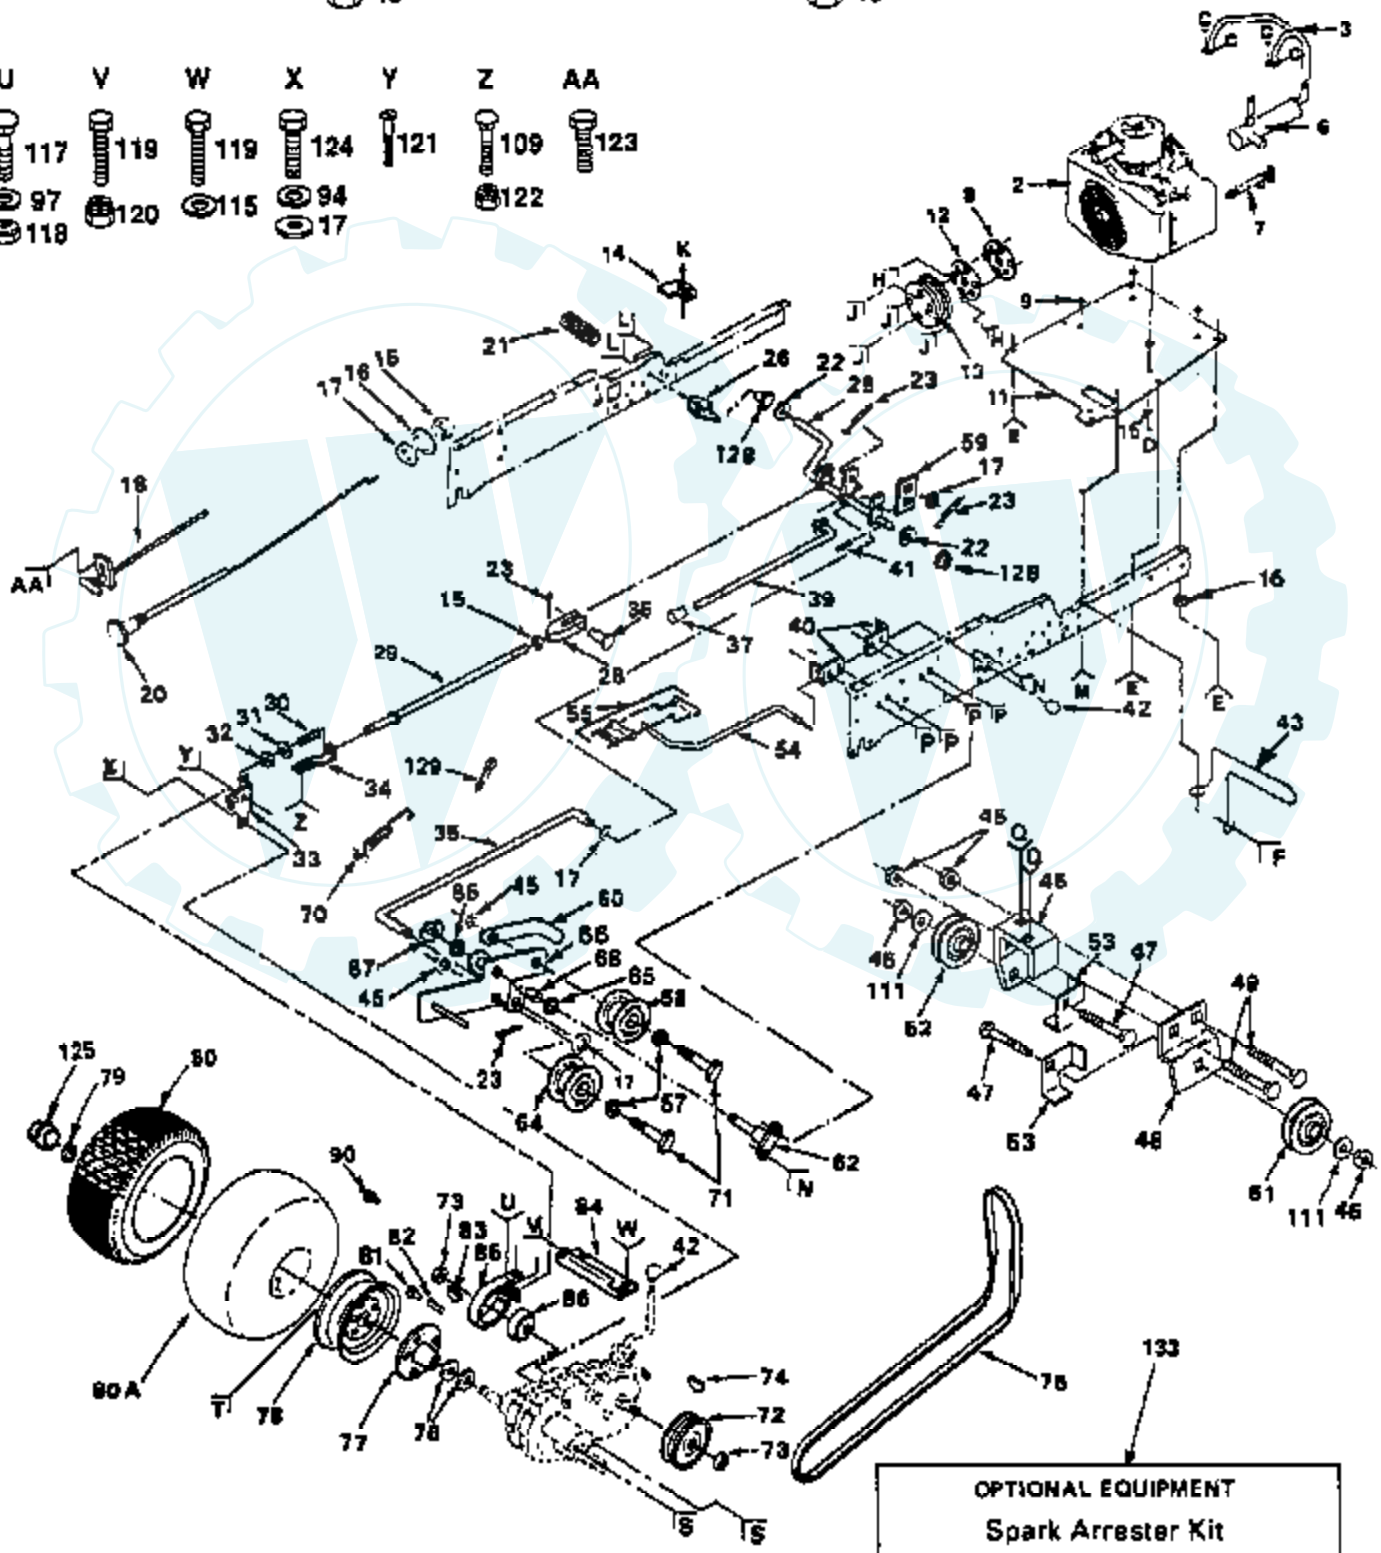

18 H.P. GARDEN TRACTOR

GROUND DRIVE

C 96 131	D 98 45	E 100 45	F 108 111 45	H 101 94	J 102	K 103 104	L 105 88	M 98 111 45	N 101 45	P 126 110	Q 107 45	S 114 115	T 116
U 117 97 118	V 119 120	W 119 115	X 124 94 17	Y 121	Z 109 122	AA 123							

Ref #	Part Number	Qty	Description
3	110891X		EXHAUST TUBE T
6	120829X		SUB= 127881
7	9767H		DRAIN VALVE
8	110947X		CHAFF GUARD T
9	110869X		SUB= 133692
11	110867X		"ENG. T, BASE"
12	104577X		ADAPTER T
13	121355X		SUB= 101343L
14	5304J		ACT-SWITCH T
15	73610600		SUB= 7810H
16	11050600		LOCKWASHER
17	19131316		WASHER
18	121467X		SUB= 532132746
20	121470X		SUB= 532132780
21	8883R		PEDAL COVER T
22	121749X		WASHER
23	76020312		SUB= 3145
25	104375X		SHAFT ASSY GT
26	104601X		BRKT SWITCH GT
28	100604K		YOKE GTV
29	5308J		BRAKE ROD T
30	7241J		SPRING T
31	19131614		WASHER
32	73530600		SUB= 7810H
33	677A637		BRAKE BRKT ASSY T
34	7229J		GUIDE ROD T
35	101356L		ROD CLUTCH GTV
36	5102J		CLEVIS PIN T
37	71673		PLUNGER CAP T
39	109767X		SUB= 136284
40	105598X		ROD BRACKET GT
41	5142H		ROLL PIN STD
42	121466X		KNOB
43	108885X		GUARD MUFFLER HYT
45	73680600		SUB= 73690600
46	121063X		SUB= 139995
47	72110614		BOLT
48	122825X		BRKT IDLER FLAT
49	72140606		BOLT
51	102403X		IDLER-FLAT T
52	101344L		PULLEY V IDLR GTV
53	122824X		GUARD BELT
54	122253X		ROD SHIFT HI LO
55	122268X		CONNECTING LINK
57	19131413		WASHER
58	104360X		SUB= 131494
59	121358X		RETAINER SPRING
60	121360X		RETAINER BELT
62	101358K		BRACKET ASSY GTV
64	121361X		SUB= 139123
65	207J		WASHER T
66	121356X		BRACKET CLUTCH
67	12000039		KLIP RING
68	105706X		"LY, BEARING"
70	121357X		SPRING EXT CLUTCH
71	74760628		BOLT
72	120332X		PULLEY GT
73	9204H		NUT STD