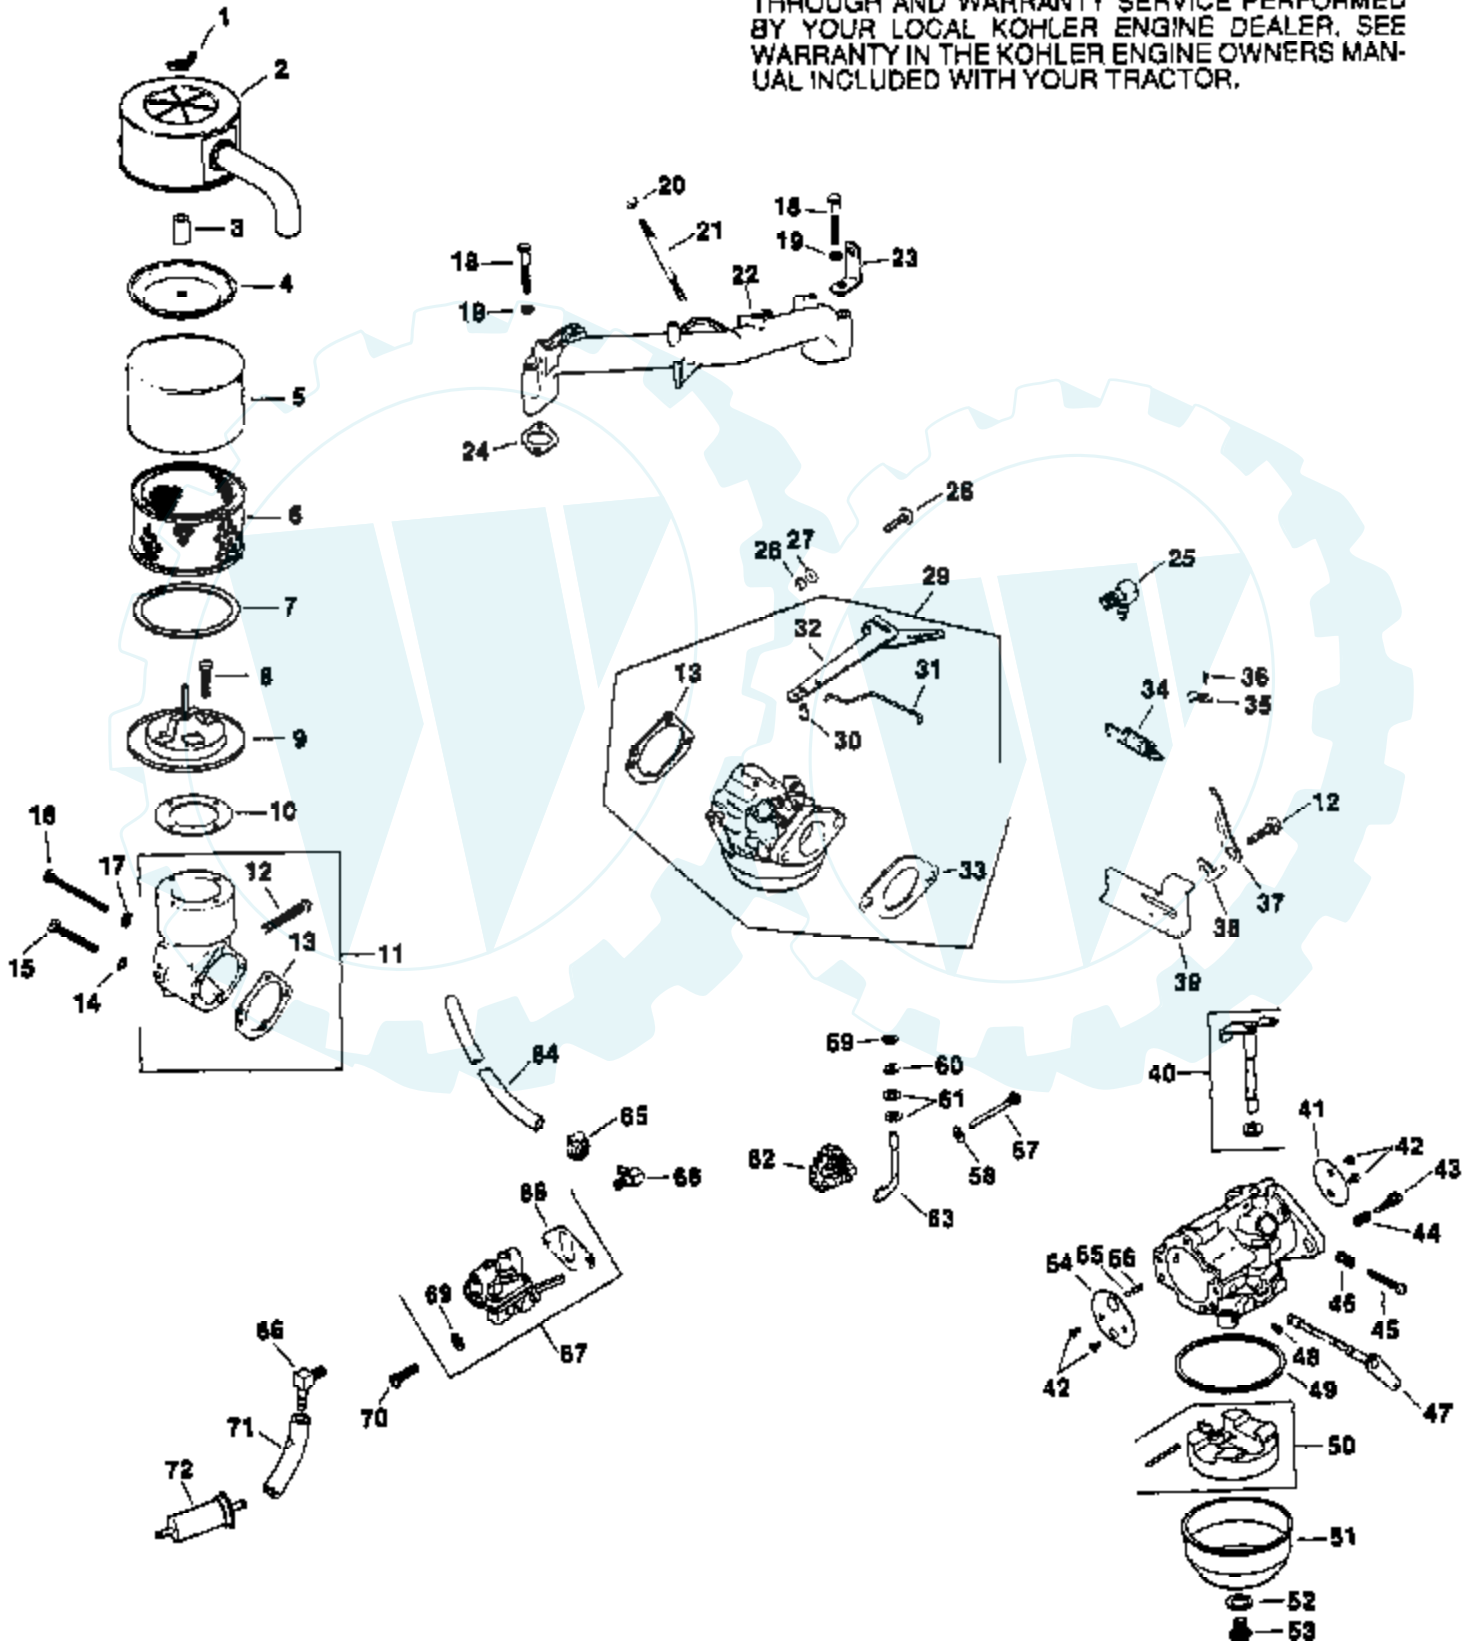

Ref #	Part Number	Qty	Description
2	52-096-36		COVER, AIR CLEANER
3	231032		SEAL ELEMENT
4	52-082-04		COVER AIR CLEANER ELEMENT
5	45-083-01		PRE-CLEANER
6	45-083-02		ELEMENT
7	237423		SEAL
8	X-67-98		SCREW
9	52-201-06		BASE
10	277093		GASKET
11	52-754-01		KIT, ELBOW
12	52-086-11		SCREW
13	25-041-06		GASKET, AIR CLEANER
14	X-22-9		WASHER
15	X-50-57		SCREW
16	X-50-37		SCREW
17	X-25-79		WASHER
18	X-6-8		SCREW
19	X-21-1		WASHER
20	X-77-2		NUT
21	X-352-37		STUD
22	52-164-10		MANIFOLD, INTAKE
23	52-445-02		STRAP, LIFTING
24	52-041-09		GASKET
25	25-155-02		CONNECTOR
26	X-81-1		NUT
27	X-25-72		WASHER
28	52-211-04		SCREW
29	52-853-10		KIT, CARBURETOR
30	25-158-07		BUSHING, LINKAGE
31	52-079-08		LINK, GOVERNOR
32	52-186-06		ARM, GOVERNOR
33	271030		GASKET
34	52-091-04		SPRING, GOVERNOR
35	235778		CLAMP
36	X-67-97		SCREW
37	52-119-01		LEVER, SPEED CONTROL
38	234614		STOP, GOVERNOR
39	52-531-02		STOP, HIGH SPEED
40	52-144-16		SHAFT, THROTTLE
41	25-146-02		PLATE
42	25-086-27		SCREW
43	25-368-01		NEEDLE
44	25-089-02		SPRING
45	25-086-26		SCREW
46	25-089-04		SPRING
47	52-090-12		LEVER, CHOKE
48	52-337-06		JET, MAIN
49	25-041-04		GASKET
50	25-757-09		KIT
51	25-104-01		BOWL, FUEL
52	25-041-03		GASKET
53	25-100-05		SCREW, BOWL RETAINER
54	25-146-03		PLATE, CHOKE
55	25-194-01		BALL
56	25-089-03		SPRING
57	231355		PIN
58	X-25-12		WASHER
59	X-25-63		WASHER, PLAIN 1/4

Ref #	Part Number	Qty	Description
60	X-269-28		RETAINER
61	X-25-102		WASHER
62	A-235743-S		KIT
63	52-078-04		SHAFT
64	52-353-04		LINE, FUEL
65	X-426-9		CLAMP, HOSE
66	25-155-02		CONNECTOR
67	52-559-01		PUMP
68	25-041-05		GASKET, FUEL PUMP
69	X-25-63		WASHER, PLAIN 1/4
70	47-086-08		SCREW
71	25-353-03		LINE
72	25-050-01		FILTER, FUEL
	25-113-07		DECAL, AIR CLEANER
	25-757-08		KIT, CARBURETOR REPAIR
	52-755-98		KIT, HIGH ALTITUDE JET