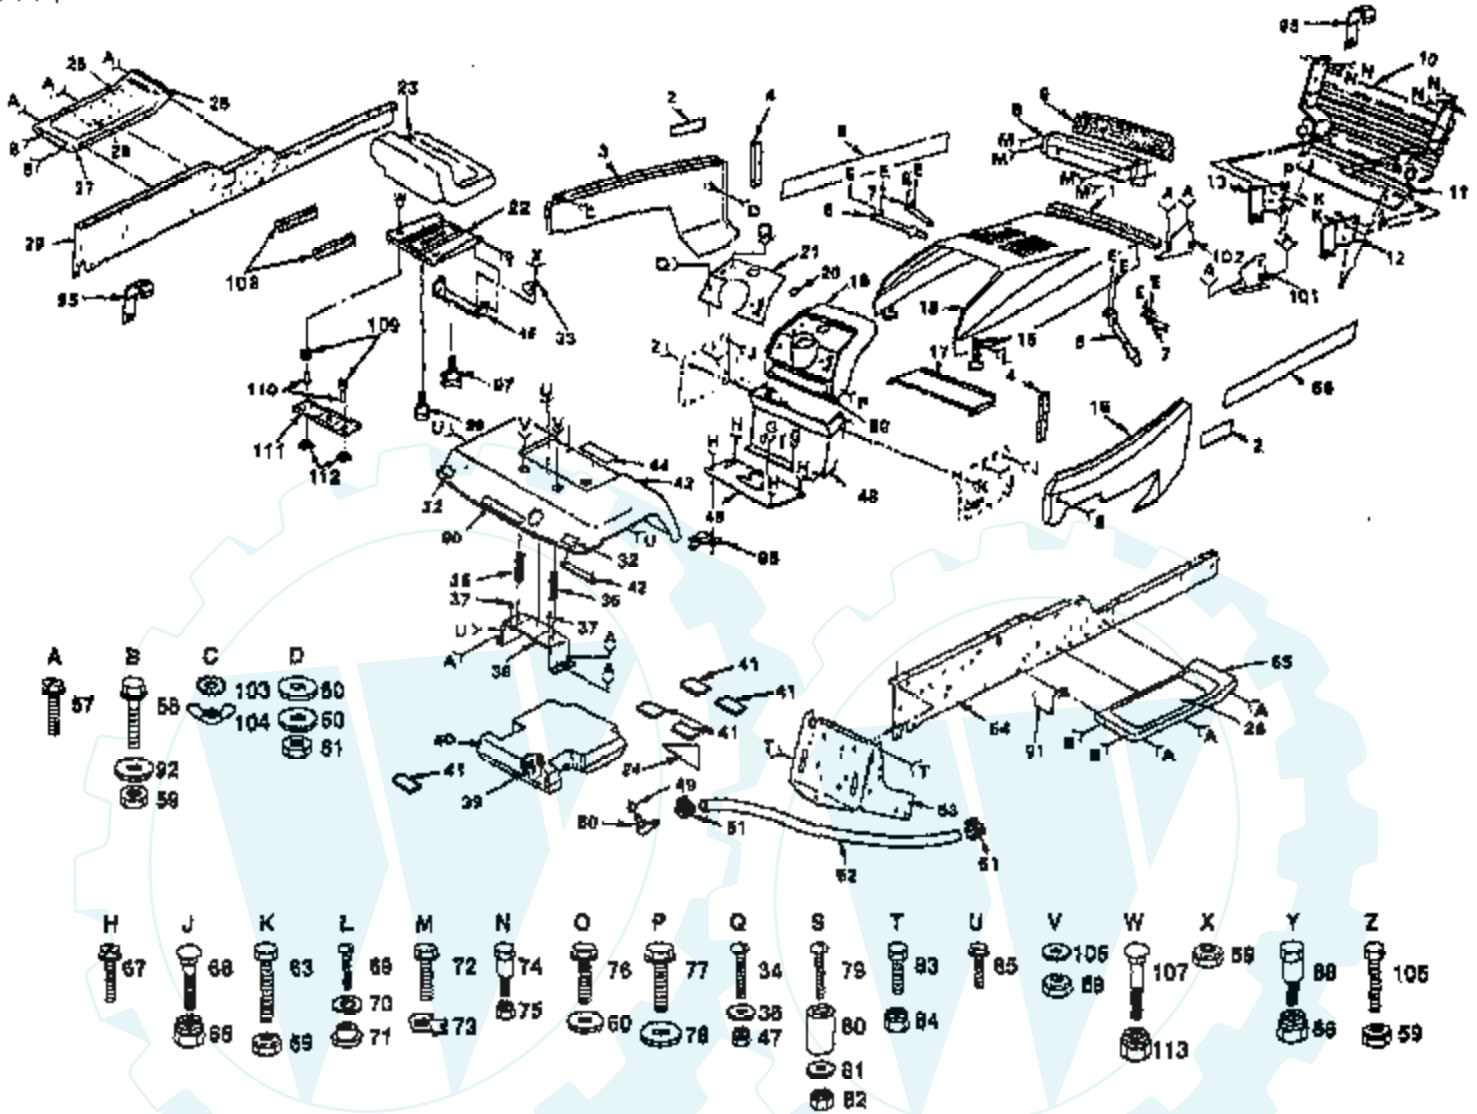

18 H.P. GARDEN TRACTOR

FRAME, FENDER AND DRAWBAR

Ref #	Part Number	Qty	Description
2	124053X		NLA
3	121888X388		SUB= 150302X505
4	106088X		FOAM STRIP T
5	123965X		DECAL HOOD LH
6	106784X		SUB= 155013
7	104618X		SUB= 155013
8	104613X		SUB= 147717
9	106395X		LENS LT
10	122100X		GRILL ASSY
11	105419X388		NLA
12	110854X		SUPPORT RH YTH
13	110855X		SUPPORT LH YTH
15	109808X		HOOD LATCH T
16	121887X388		SUB= 140679X505
17	7985J		SUB= 140229
18	121886X388		SUB= 150301X505
19	121312X		DASH
20	8022J		PLUG-DASH T
21	121448X011		DASH PLATE
22	124294X		SUB= 155925
23	110840X		SUB= 140121
24			REFER TO IMAGE
25	101892X		DECAL T
26	108256X		PAD FOOTREST T
27	105465X388		FOOTREST LH YT
28	123243X		DECAL - DRIVE BELT
29	110893X		SUB= 151630
32	106202X		REFLECTOR-TAIL YT
33	2751R		CLIP T
34	74180512		SCREW
35	124181X		SPRING COMPRESSIO
36	19111116		WASHER
37	105531X		NUT-PUSH YT
38	105509X		SUB= 137113
39	123549X		SUB= 158990
40	106020X		SUB= 151346
41	106082X		PAD-SPACER LT
42	105511X		SUB= 140675
43	121642X388		FENDER
44	120822X		DECAL
45	105513X		SUB= 140551
46	106042X013		CVR SHAFT GATE
47	73510500		NUT
48	104608X		DASH ASSEMBLY
49	3645J		BUSHING OUTLET T
50	8710J		FUEL TANK STEM GT
51	123487X		HOSE CLAMP
52	7834R		SUB= 8542R
53	7982J		SUB= 140506
54	110892X		SUB= 150383
55	105464X388		FOOTREST-R.H.
56	123966X		NLA
57	17490612		SCREW
58	74760612		SUB= 74780612
59	73680600		SUB= 73690600
60	19091216		WASHER PM
61	73220400		SUB= 50675
63	74760616		BOLT