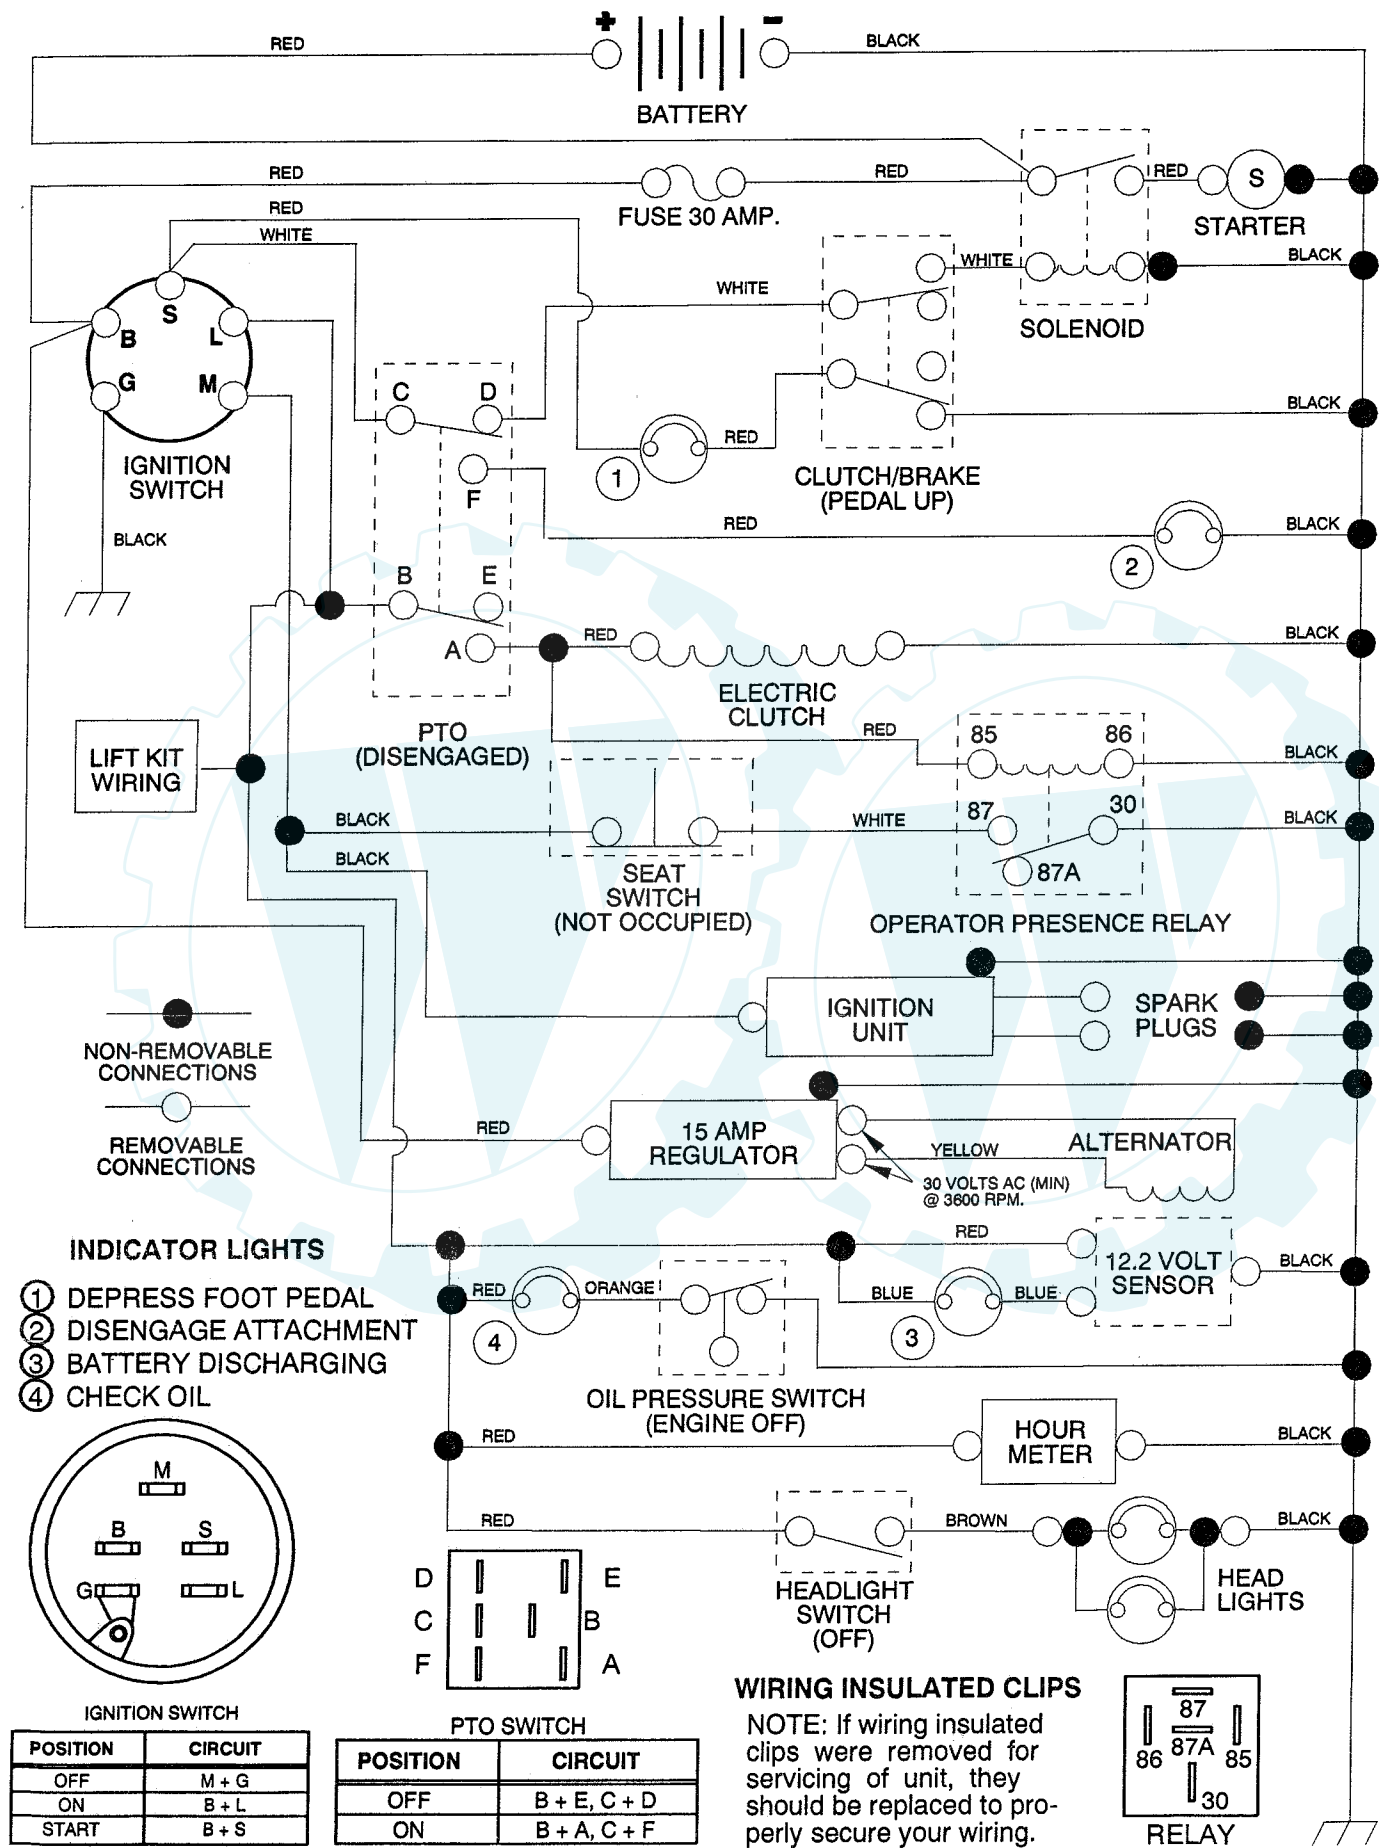

18 HP 50" RIDING GARDEN TRACTOR MODEL NUMBER YE1850E

SCHEMATIC