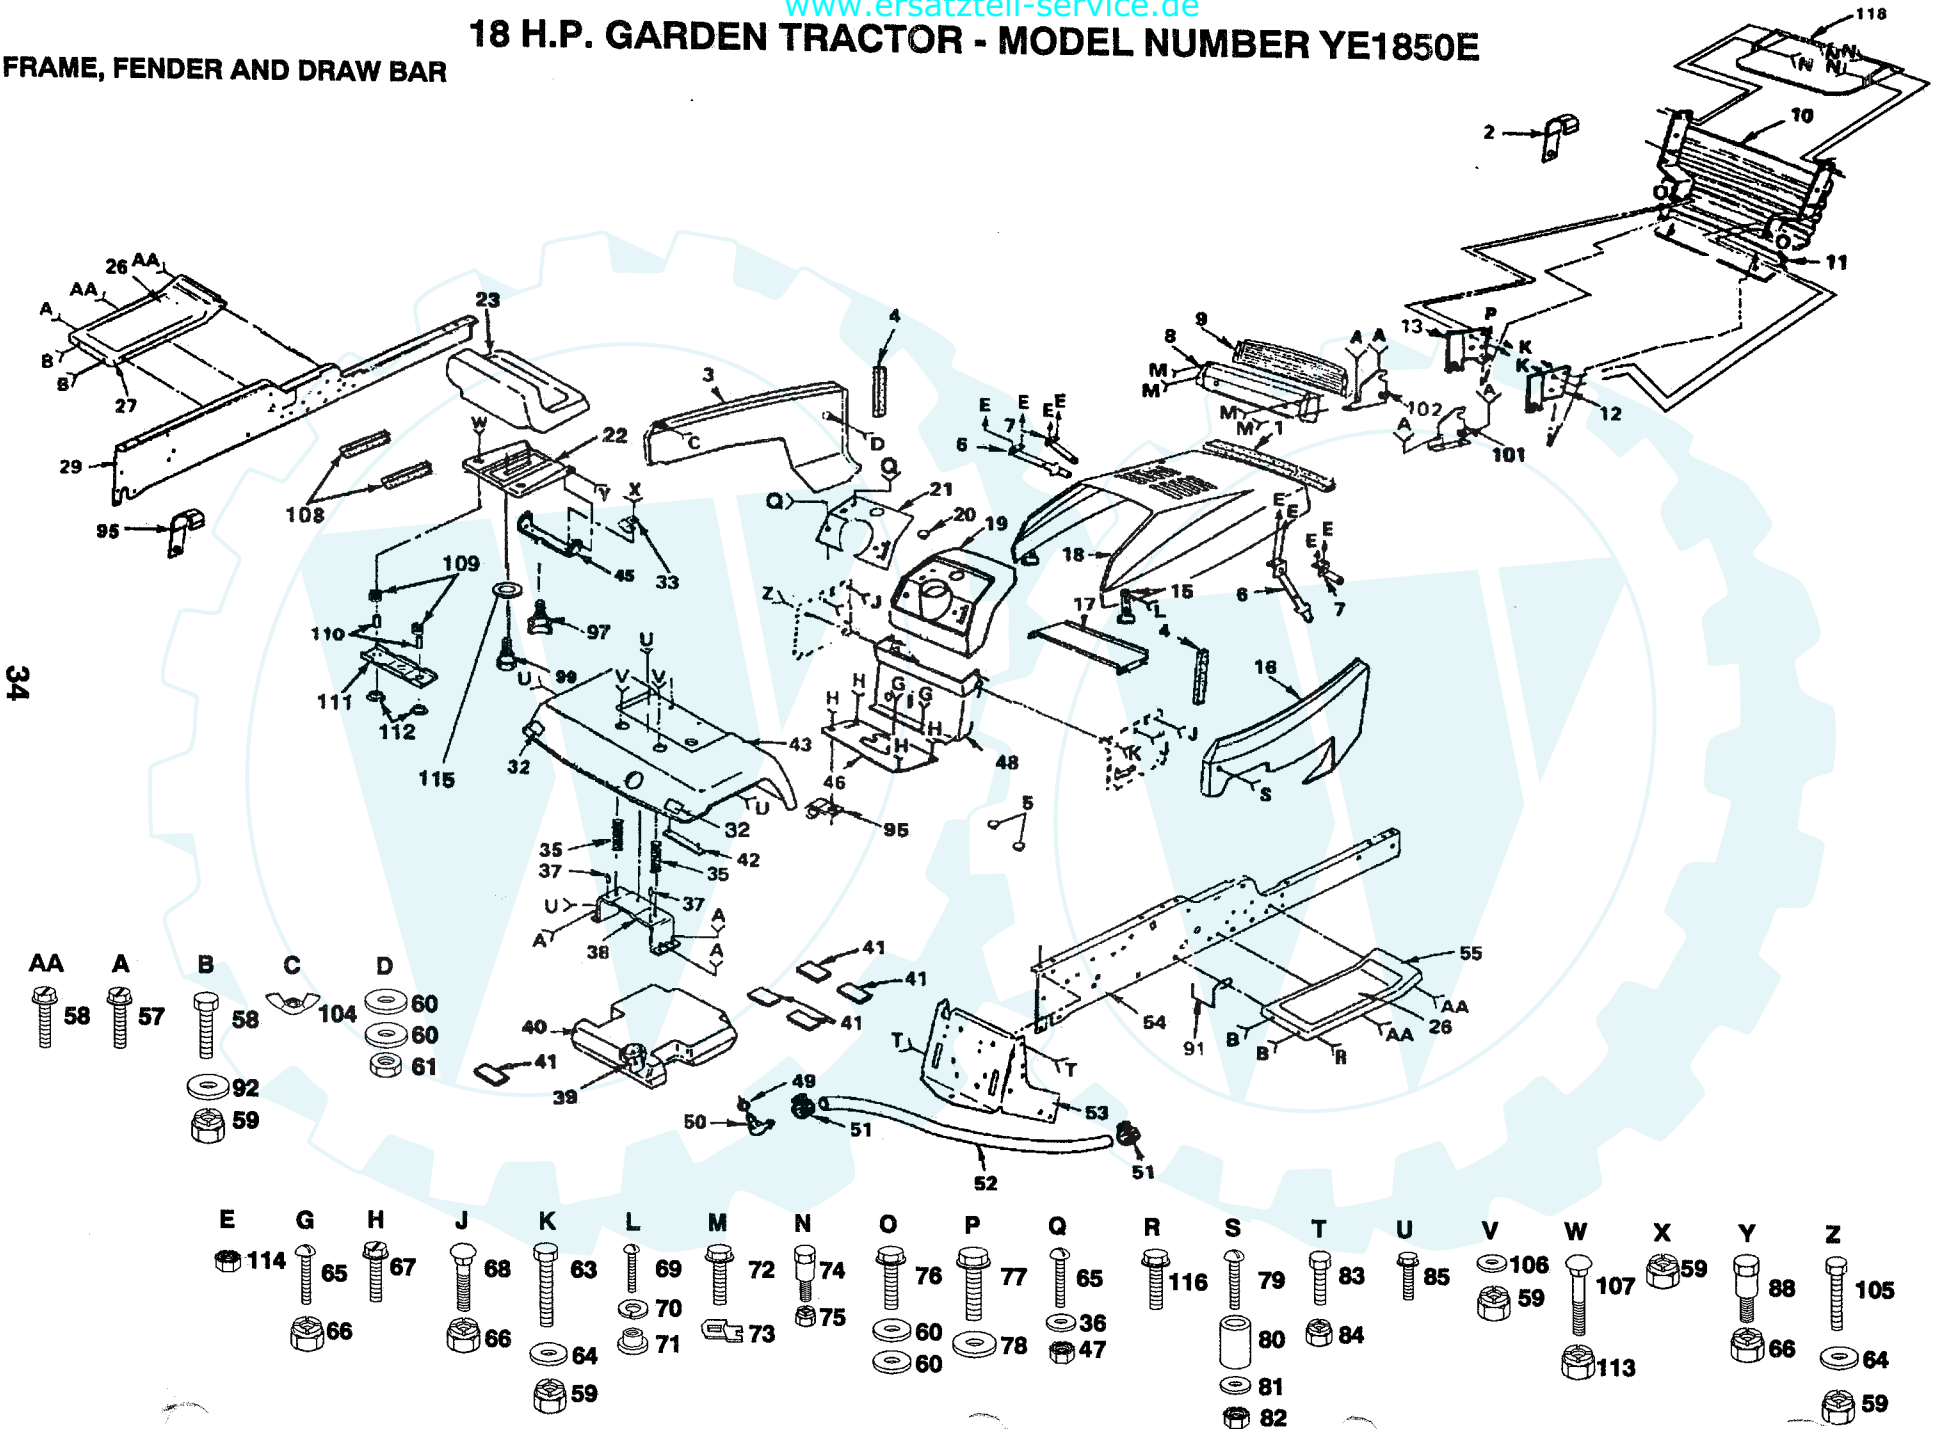

* STANDARD HARDWARE -- PURCHASE LOCALLY
 NOTE: All component dimensions given in U.S. inches
 1 inch = 25.4 mm.

REPAIR PARTS

www.ersatzteil-service.de

18 H.P. GARDEN TRACTOR - MODEL NUMBER YE1850E

FRAME, FENDER AND DRAW BAR

* STANDARD HARDWARE -- PURCHASE LOCALLY
 NOTE: All component dimensions given in U.S. inches 1 inch = 25.4 mm.

REPAIR PARTS

www.ersatzteil-service.de

18 H.P. GARDEN TRACTOR - MODEL NUMBER YE1850E

GROUND DRIVE

NOTE: All component dimensions given in U.S. inches
1 inch = 25.4 mm.

REPAIR PARTS

www.ersatzteil-service.de

18 H.P. GARDEN TRACTOR - MODEL NUMBER YE1850E

LIFT ASSEMBLY

40

Der Ersatzteilspezialist im Internet.

NOTE: All component dimensions given in U.S. inches 1 inch = 25.4 mm.

REPAIR PARTS

18 H.P. GARDEN TRACTOR - MODEL NUMBER YE1850E

TRANSAXLE

REPAIR PARTS

18 H.P. GARDEN TRACTOR - MODEL NUMBER YE1850E

TRANSAXLE