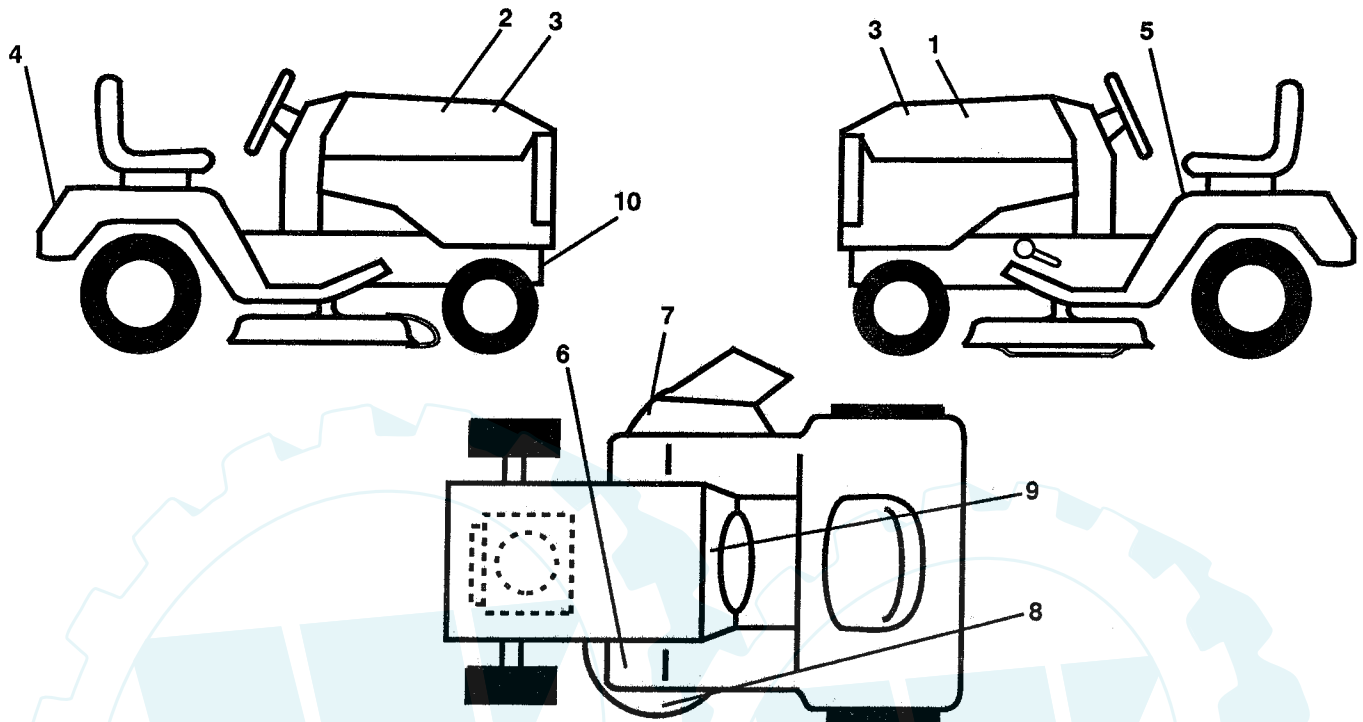

NOTE: All component dimensions given in U.S. inches
1 inch = 25.4 mm

REPAIR PARTS

www.ersatzteil-service.de

18 H.P. GARDEN TRACTOR - MODEL NUMBER YE1850E

DECAL

KEY NO.	PART NO.	DESCRIPTION
1	123965X	Decal, Hood Stripe, L.H.
2	123966X	Decal, Hood Stripe, R.H.
3	124053X	Decal, Side Panel
4	123964X	Decal, Fender
5	120822X	Decal, Caution
6	101892X	Decal, Clutch/Brake
7	121349X	Decal, Danger, Deflector