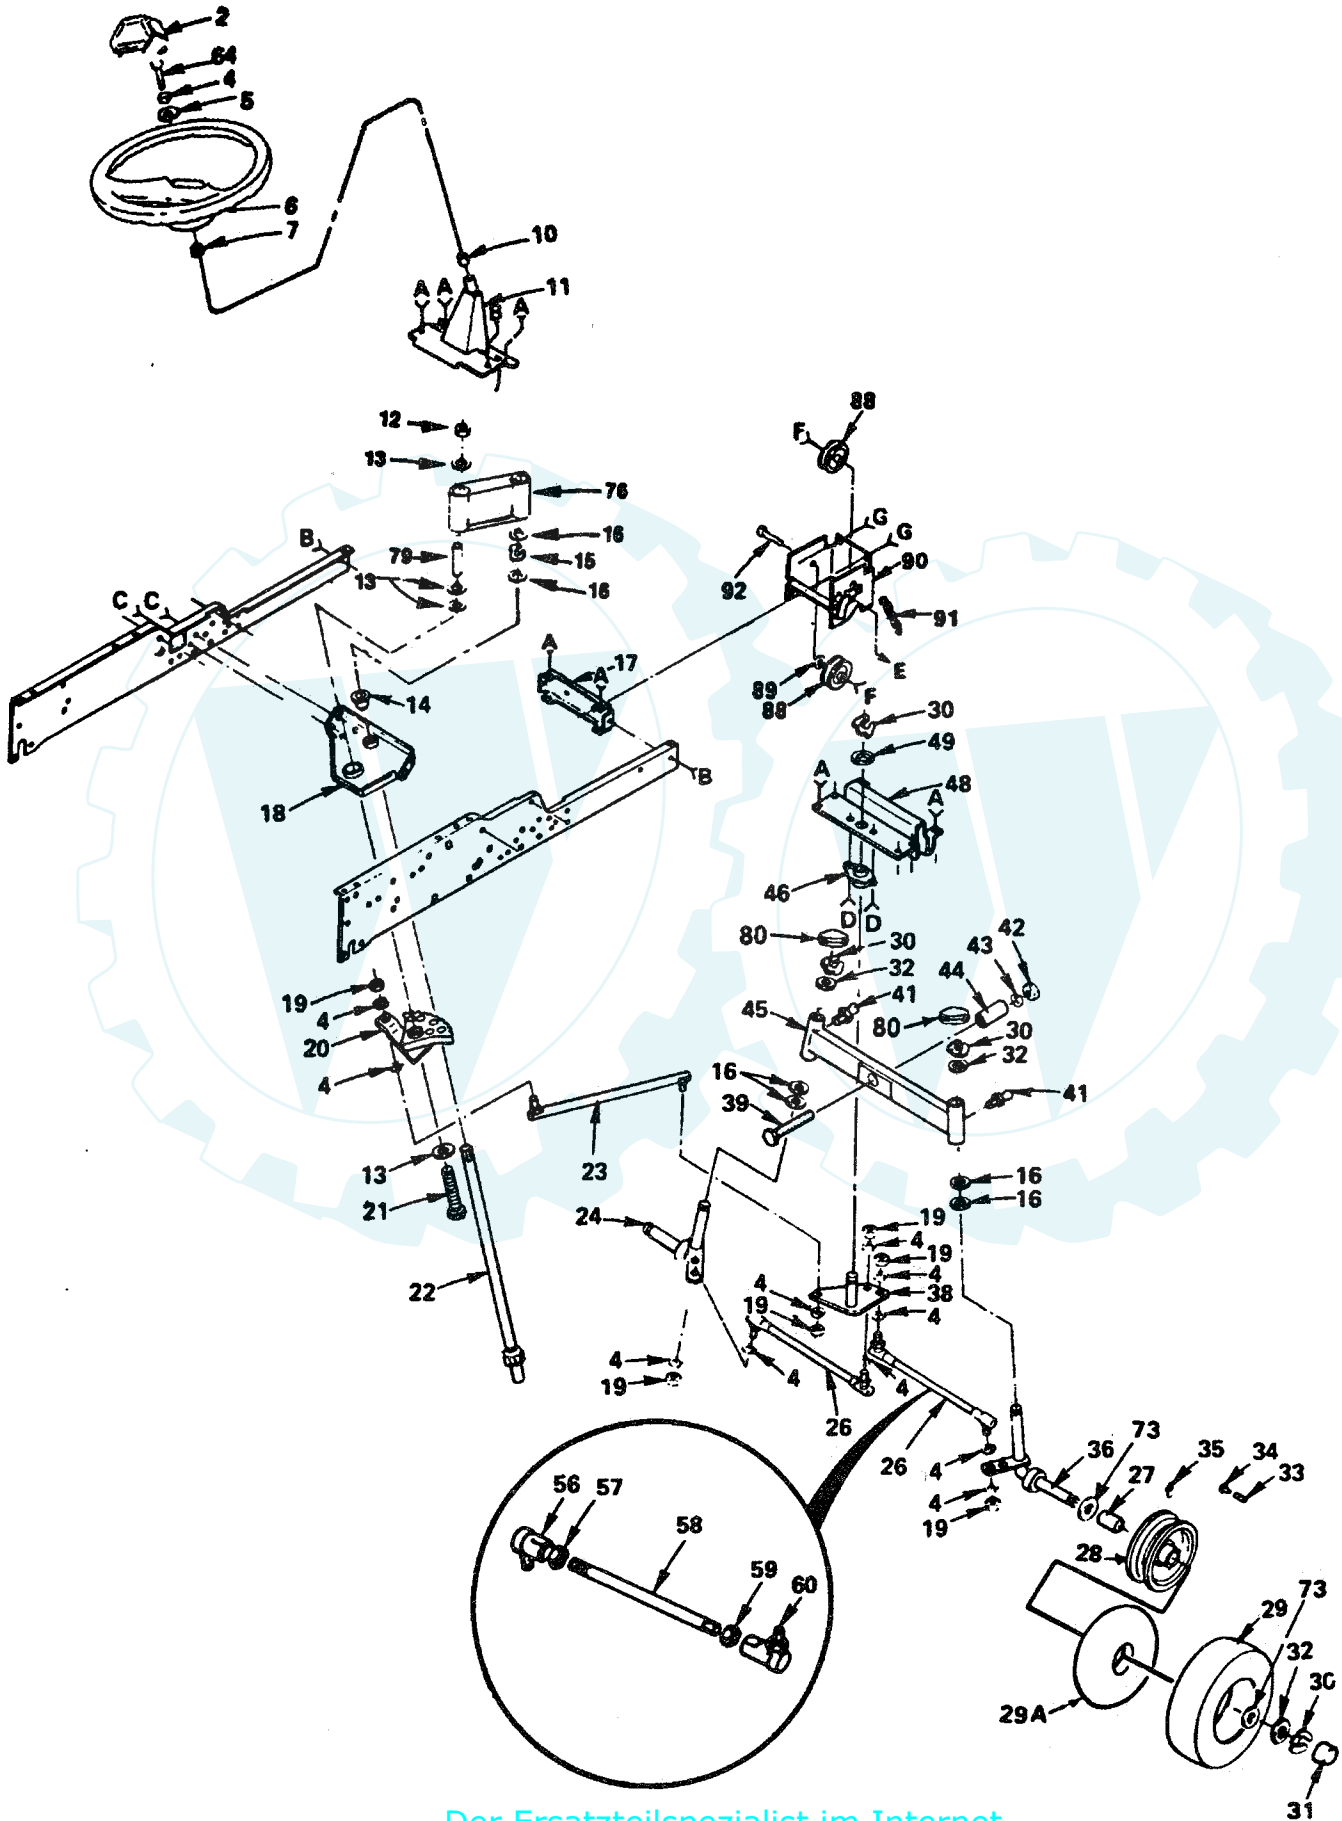

REPAIR PARTS

www.ersatzteil-service.de

18 H.P. GARDEN TRACTOR - MODEL NUMBER YE1850E

STEERING

Der Ersatzteilspezialist im Internet.

18 H.P. GARDEN TRACTOR - MODEL NUMBER YE1850E

STEERING

KEY NO.	PART NO.	DESCRIPTION	KEY NO.	PART NO.	DESCRIPTION
2	121584X	Insert, Steering Wheel	43	10041000	Washer, Lock 5/8
4	10040600	Washer, Lock 3/8	44	5298J	Tube, Pivot, Axle
5	19133808	Washer 13/32 x 2-3/8 x 8 Ga.	45	5297J	Axle Assembly, Front
6	121472X	Wheel, Steering	46	5292J	Bushing, Bellcrank
7	100711L	Adapter, Steering	48	5284J	Bracket, Axle
10	9038R	Bearing	49	19292016	Washer 29/32 x 1-1/4 x 16 Ga.
11	101274N	Support Assembly, Steering	56	121161X	Joint, Tie Rod, L.H thread
12	73680800	Nut, Crownlock 1/2-13	57	73700600	Nut Hex Jam 3/8-24 L.H.
13	19172610	Washer 17/32 x 1-5/8 x 10 Ga.	58	121162X	Rod, Tie
14	104239X	Bearing, Flanged	59	73360600	Nut Hex Jam 3/8-24
15	12000034	Klip Ring	60	121160X	Joint, Tie Rod, R H. Thread
16	6266H	Bearing, Thrust	61	74760612	Bolt Hex 3/8-16 x 3/4
17	5213J	Bracket, Frame Front	62	73680600	Nut, Crownlock 3/8-16
18	102439X	Bracket, Support, Steering	63	17490612	Screw, Hex Washer Thd. Rolling 3/8-16 x 3/4
19*	73610600	Nut, Hex 3/8-24	64	74780616	Bolt, Hex 3/8-16 x 1 Gr. 5
20	120424X	Sector Assembly	65	74760616	Bolt, Hex 3/8-16 x 1
21	74780880	Bolt, Hex 1/2-13 x 5 Gr. 5	67	73220600	Nut, Hex 3/8-16
22	104591X	Shaft, Steering	72	106615X	Pin Mounting, Idler Bracket
23	110497X	Link, Drag	73	121749X	Washer, 25/32 x 1-1/4 x 16 Ga.
24	121168X	Spindle, L.H.	76	121177X	Collar Weld Ass'y.
26	121159X	Rod, Tie (Inc. Key #56-60)	79	120199X	Tube
27	9040H	Bearing	80	121232X	Dust Cap Cover
28	106228X361	Rim Assembly, 8" Front	81	74930516	Bolt, Hex 5/16 - 18 x 1
29	106230X	Tire	82	102933X	Spacer
29A	8134H	Tube (Optional, Service Item Only)	83	19111416	Washer 11/32 x 3/4 x 16 Ga.
30	12000029	Klip Ring	84	73680500	Nut, Crownlock 5/16 x 18
31	104757X	Cap, Hub, Front	85	74760636	Bolt 3/8-16 x 2-1/4
32	121748X	Washer 25/32 x 1-5/8 x 16 Ga.	86	100644K	Bushing, Handle Clutch
33	59192	Cap, Valve	87	19131413	Washer 13/32 x 3/4 x 13 Ga.
34	65139	Stem, Valve	88	677A451	Pulley, Idler
35	278H	Fitting, Grease	89	19133808	Washer 13/32 x 2-3/8 x 8 Ga.
36	121167X	Spindle, R.H.	90	120542X	Bracket, Idler
38	108137X	Bellcrank Assembly	91	7190J	Spring
39	74781044	Bolt-Hex 5/8-11 x 2-3/4 Gr. 5	92	74760632	Bolt 3/8-16 x 2
41	6855M	Fitting, Grease			
42	73221000	Nut, Hex 5/8-11			

NOTE: All component dimensions given in U.S. inches
1 inch = 25.4 mm.