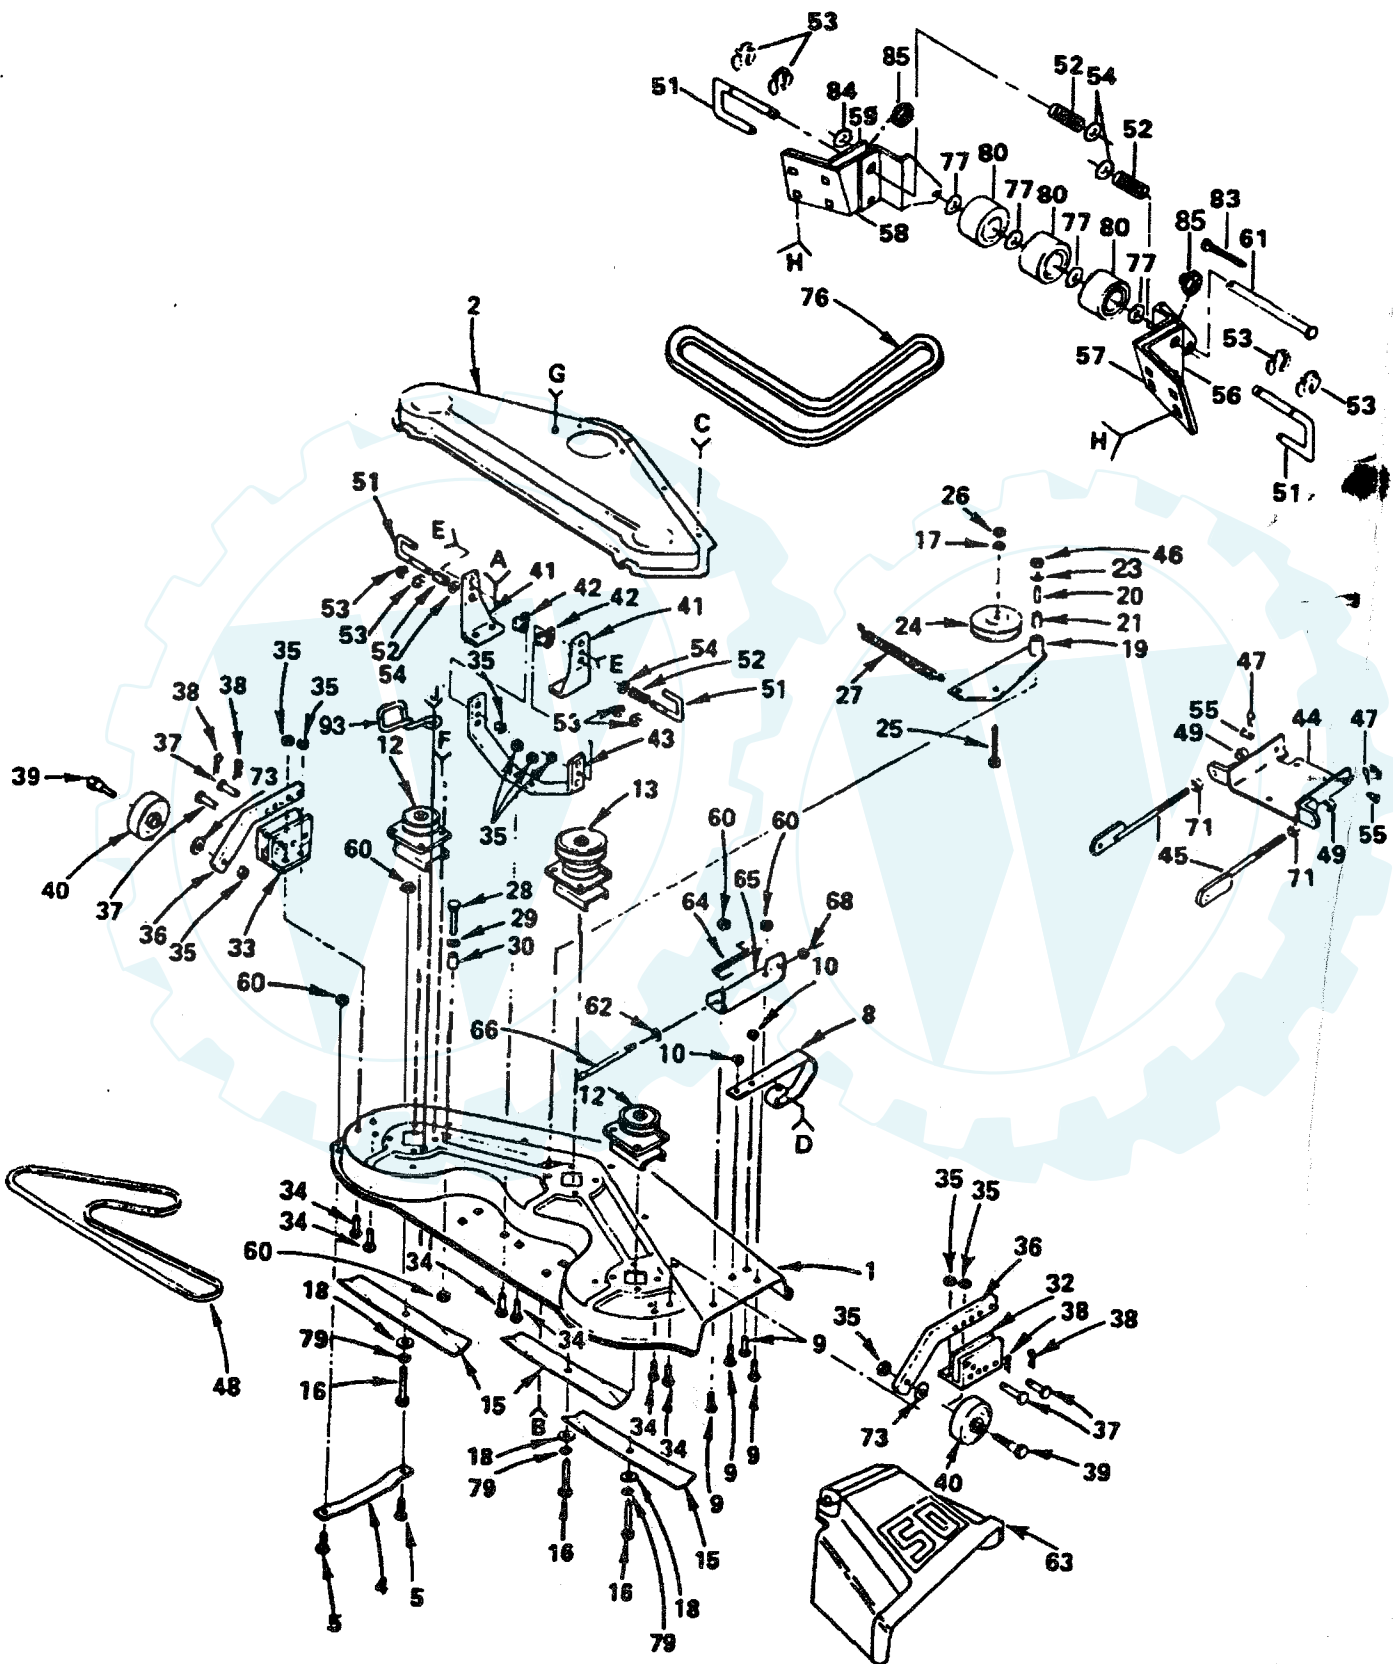

REPAIR PARTS

www.ersatzteil-service.de

18 H.P. GARDEN TRACTOR - MODEL NUMBER YE1850E

50" MOWER

Der Ersatzteilspezialist im Internet.

REPAIR PARTS

www.ersatzteil-service.de

18 H.P. GARDEN TRACTOR - MODEL NUMBER YE1850E

50 " MOWER

KEY NO.	PART NO.	DESCRIPTION	KEY NO.	PART NO.	DESCRIPTION
1	121664X	Housing, Mower	40	105455X	Wheel, Gauge
2	121811X	Cover, Drive, Deck	41	105433X	Brkt., Suspension
3	17490508	Screw, Hex Washer Thd. Roll 5/16-18 x 1/2	42	110237X	Spacer
4	7631J	Runner, L.H.	43	105434X	Brace, Suspension
5	72110505	Bolt, Carriage 5/16-18 x 5/8	44	109778X	Plate Assy., Mower Suspension
6	10040500	Washer, Lock, 5/16	45	109771X	Brkt., Suspension
7	73220500	Nut, Hex 5/16-18	46	73350500	Nut, Hex 5/16-18
8	120449X	Runner, R.H.	47	3146R	Retainer, Spring
9	72140506	Bolt, Carr. 5/16-18 x 3/4	48	3703J	V-Belt
10	1685H	Locknut 5/16-18	49	73680800	Nut, Crownlock 1/2-13
12	121658X	Mandrel, Secondary	50	74760622	Bolt, Hex 3/8-16 x 1-3/8
13	121657X	Mandrel, Primary	51	105435X	Pin, Release
14	17490612	Screw-Hex Washer Thd. Roll 3/8-16 x 3/4	52	3720R	Spring
15	121798X	Blade	53	12000039	Ring, Klip
16	74610624	Bolt, Hex, 3/8-24 x 1-1/2 Gr. 5	54	19171612	Washer 17/32 x 1 x 12 Ga.
17	10040600	Washer, Lock, 3/8	55	105440X	Pin, Clevis
18	19132012	Washer 13/32 x 1-1/4 x 12 Ga.	56	105458X	Brkt., Outer, R.H.
19	674A213	Arm Assembly, Idler	57	109773X	Brkt., Inner, R.H.
20	7834J	Liner, Bearing	58	110997X	Brkt., Inner, L.H.
21	7835J	Bearing	59	120000X	Brkt., Outer, L.H.
22	72110522	Bolt, Carriage 5/16-18 x 2-3/4	60	73680500	Nut, Crownlock 5/16-18
23	19111816	Washer 11/32 x 1-1/8 x 16 Ga.	61	109776X	Pin, Pivot
24	102403X	Pulley, Idler	62	19111016	Washer 11/32 x 5/8 x 16 Ga.
25	74760624	Bolt, Hex 3/8-16 x 1-1/2	63	110509X	Shield, Deflector
26	73220600	Nut, Hex 3/8-16	64	106734X	Spring, Deflector
27	104361X	Spring	65	109743X	Bracket, Deflector
28	74780520	Bolt-Hex 5/16-18 x 1-1/4 Gr. 5	66	106735X	Rod, Hinge
29	19111216	Washer 11/32 x 3/4 x 16 Ga.	68	110452X	Push Nut
30	8438J	Spacer Split	71	73220800	Nut, Hex 1/2-13
31	19111116	Washer 11/32 x 11/16 x 16 Ga.	73	19171512	Washer 17/32 x 15/16 x 12 Ga
32	105448X	Bracket, Ga. Wheel, R.H.	74	72240608	Bolt, Carr. 3/8-16 . 1
33	105449X	Bracket, Ga. Wheel, L.H.	76	110884X	V-Belt
34	72240606	Bolt, Carriage 3/8-16 x 3/4	77	19151610	Washer 15/32 x 1 x 10 Ga
35	73680600	Nut, Crownlock 3/8-16	79	10030600	Washer, Lock 3/8
36	105453X	Bar, Gauge Wheel	80	109729X	Roller, Nose
37	5565J	Pin, Clevis	83	76020412	Spring Retainer
38	4939M	Retainer, Spring	84	19151616	Washer 15/32 x 1 x 16 Ga
39	4898H	Bolt, Shoulder	85	120135X	Spacer
			93	121352X	Keeper LH.
			--	127594X	Deck, Mower, Complete

NOTE: All component dimensions given in U.S. inches 1 inch = 25.4 mm.