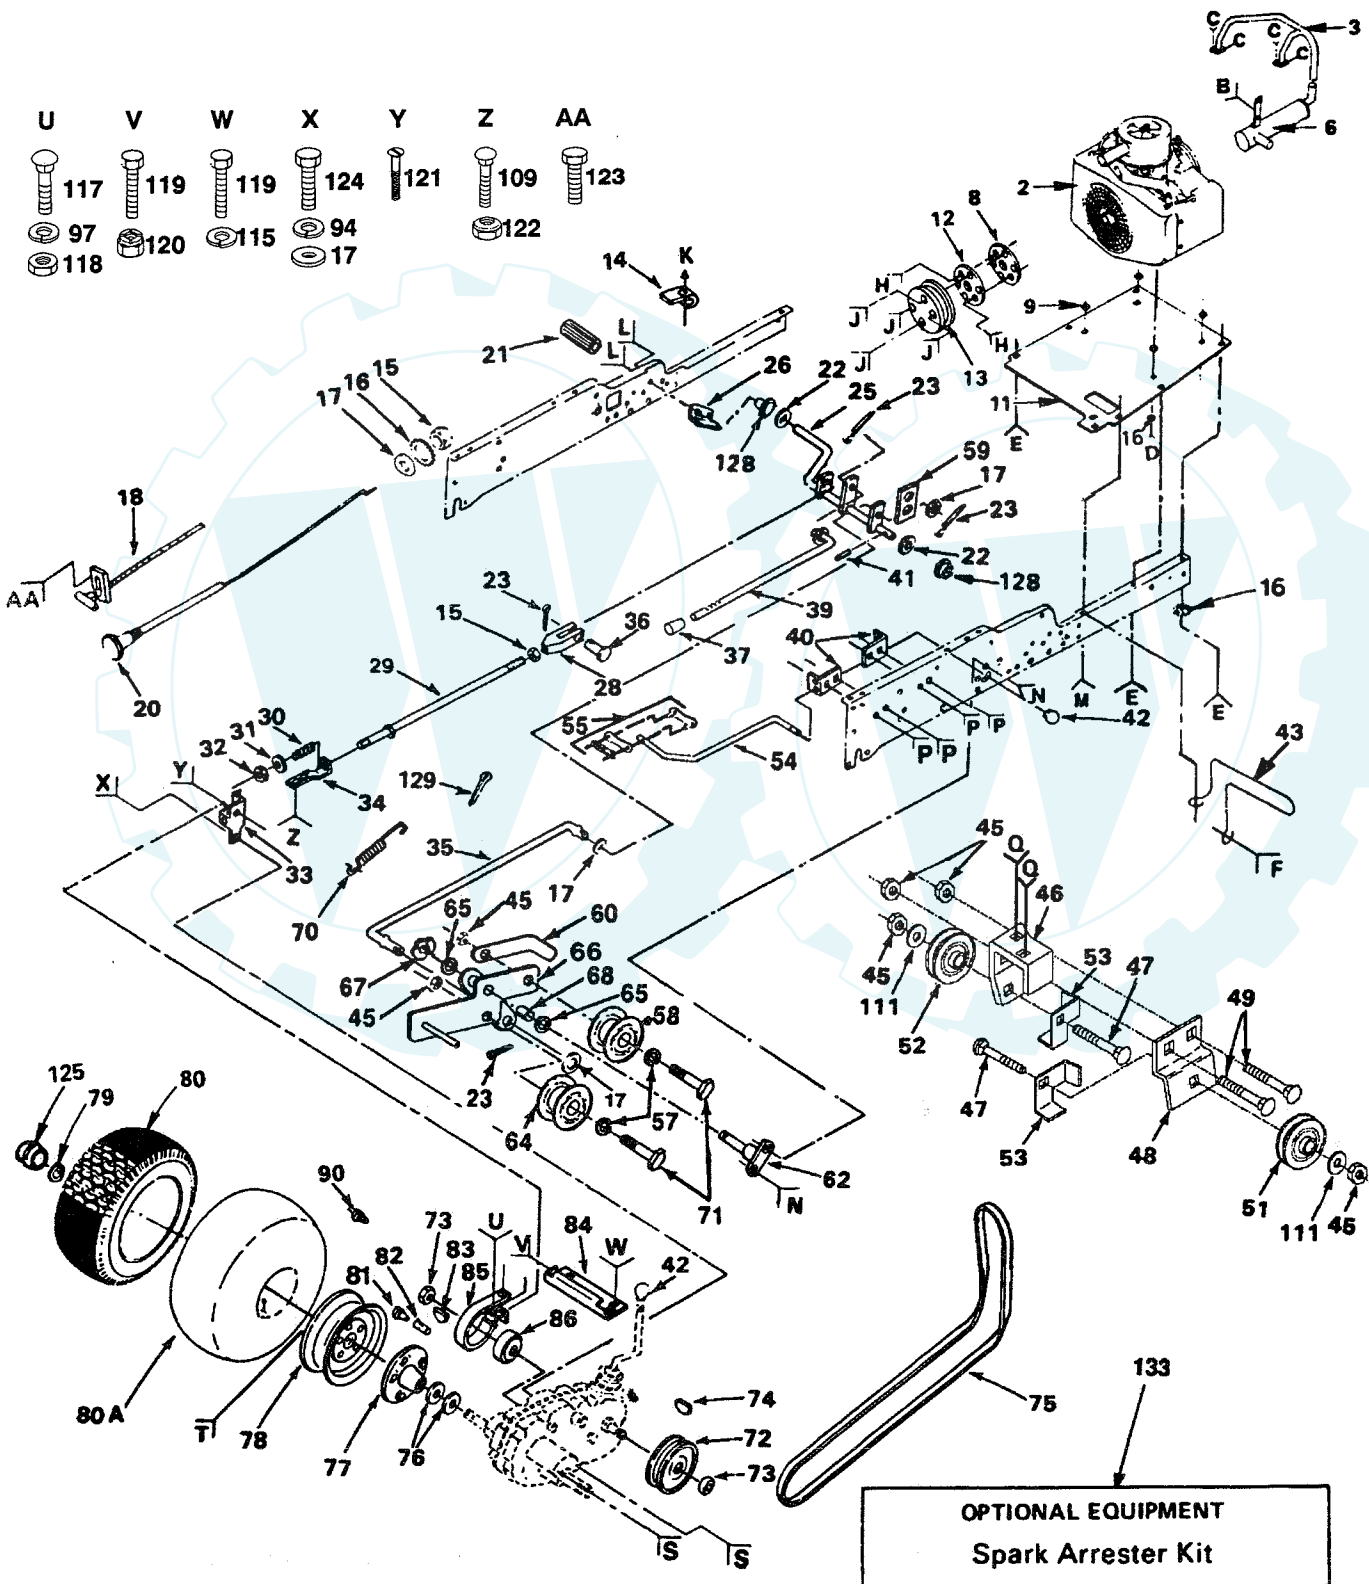

REPAIR PARTS

www.ersatzteil-service.de

18 H.P. GARDEN TRACTOR - MODEL NUMBER YE1850E

GROUND DRIVE

B	C	D	E	F	H	J	K	L	M	N	P	Q	S	T

U	V	W	X	Y	Z	AA

REPAIR PARTS

www.ersatzteil-service.de

18 H.P. GARDEN TRACTOR - MODEL NUMBER YE1850EX

GROUND DRIVE

KEY NO.	PART NO.	DESCRIPTION	KEY NO.	PART NO.	DESCRIPTION
2	129274	Engine , Model Kohler	70	121357X	Spring, Extension
3	110891X	Tube Assembly - Exhaust	71	74760628	Bolt, Hex 3/8-16 x 1-3/4
4	74780624	Bolt, Hex 3/8-16 x 1-1/2	72	120332X	Pulley, Transaxle
6	129635	Muffler, Exhaust	73	9204H	Locknut, 1/2-20
8	110947X	Chaff Guard	74	9858M1	Key, Woodruff 3/16 x 5/8
9	110869X	Spacer	75	110883X	V-Belt
10	19091212	Washer 9/32 x 3/4 x 12 Ga.	76	7563R	Washer, Thrust, Axle
11	110867X	Base, Engine	77	634A692	Bushing Assembly and Wheel Hub
12	104577X	Adapter	78	106277X361	Rim Assy. Rear
13	121355X	Pulley, Engine	79	12000034	Klip, Ring
14	5304J	Actuator, Switch, Interlock	80	105588X	Tire, Rear
15	73610600	Nut - Hex, 3/8-24	80A	7154J	Tube, Rear (optional, Service Item only)
16	11050600	Washer, Lock Ext. Tooth, 3/8	81	59192	Cap, Valve
17	19131316	Washer, 13/32 x 13/16 x 16 Ga.	82	65139	Stem, Valve
18	132746	Control, Throttle	83	2228M	Key, Woodruff No. 9(3/16 x 3/4)
20	132780	Control, Choke	84	120404X	Bracket, Support, Transaxle
21	8883R	Cover, Pedal	85	101122M	Band, Brake
22	121749X	Washer, 25/32 x 1-1/4 x 16 Ga.	86	214J	Drum, Brake
23	76020312	Pin, Cotter, 3/32 x 3/4	89	73680400	Nut, Crownlock 1/4-20
25	104375X	Shaft, Foot Pedal	90	6856M	Fitting, Grease
26	104601X	Bracket, Interlock	94	10040600	Lock Washer, 3/8
28	100604K	Yoke	96	74570512	Screw, Hex Socket Hd. 5/16-16 x 3/4
29	5308J	Rod, Brake	97	10040400	Lock Washer, 1/4
30	7241J	Spring, Compression	98	74760620	Bolt, Hex 3/8-16 x 1-1/4 Gr. 5
31	19131614	Washer, 13/32 x 1 x 14 Ga.	100	74760612	Bolt, Hex 3/8-16 x 3/4
32	73530600	Locknut 3/8- 24	101	74780616	Bolt, Hex Head 3/8-16 x 1 Gr. 5
33	677A637	Bracket, Brake	102	17190516	Screw, Hex 5/16-18 x 1
34	7229J	Guide, Rod, Brake	103	74321016	Screw, Fin, Hex #10-24 x 1
35	101356L	Rod, Clutch	104	73631000	Locknut #10-24
36	5102J	Pin, Clevis	105	74760412	Bolt, Hex Head 1/4-20 x 3/4
37	71673	Cap, Plunger	108	72140610	Bolt, Carriage 3/8-16 x 1-1/4
39	109767X	Rod, Parking Brake	109	72110506	Bolt, Carriage 5/16-18 x 3/4
40	105598X	Bracket, Rod, Shift	110	73680500	Nut, Crownlock 5/16-18
41	5142H	Pin, Roll, 3/16 x 1-1/4	111	19131612	Washer, 13/32 x 1 x 12Ga.
42	121466X	Knob	114	74760720	Bolt, Hex 7/16-14 x 1-1/4
43	108885X	Muffler, Guard	115	10040700	Washer, Lock 7/16
45	73680600	Nut, Crownlock, 3/8 - 16	116	1304H	Bolt, Hub
46	121063X	Bracket, V-Pulley, Drive, Mule	117	72140405	Bolt, Carriage, 1/4-20 x 5/8
47	72110614	Bolt, Carriage, 3/8 - 16 x 1-3/4	118	73220400	Nut, Hex 1/4 - 20
48	122825X	Bracket, Idler, Flat	119	74760716	Bolt, Hex 7/16 - 14 x 1
49	72140606	Bolt, Carriage, 3/8 - 16 x 3/4	120	73680700	Nut-Crown Lock 7/16 - 14
51	102403X	Idler, Flat	121	74370612	Screw, Mach. Udrcut. Flat Head, 3/8- 16 x 3/4
52	101344L	Pulley, Idler	122	1685H	Nut, Lock 5/16-18
53	122824X	Keeper, Belt	123	17720410	Screw, Hex 1/4-20 x 1/2
54	122253X	Rod, Shift, Hi - Lo	124	74760614	Bolt, Hex 3/8-16 x 7/8
55	122268X	Connecting Link, Spring Clip	125	104758X	Cap, Hub, Rear
57	19131413	Washer 13/32 x 7/8 x 13 Ga	126	72140506	Bolt, Carriage 5/16-18 x 3/4
58	104360X	Idler, Flat	128	110895X	Nyliner
59	121358X	Retainer, Spring	129	76020816	Pin, Cotter 1/4x 1
60	121360X	Retainer, Belt	131	10170500	Washer, Lock 5/16
62	101358K	Bracket Assembly, Clutch	133	120689X	Spark Arrester Kit
64	121361X	Idler, Grooved			
65	207J	Washer, Hardened			
66	121356X	Bracket, Clutch W/Bearing (Incl. Key No. 68)			
67	12000039	Klip, Ring			
68	105706X	Bearing, Idler