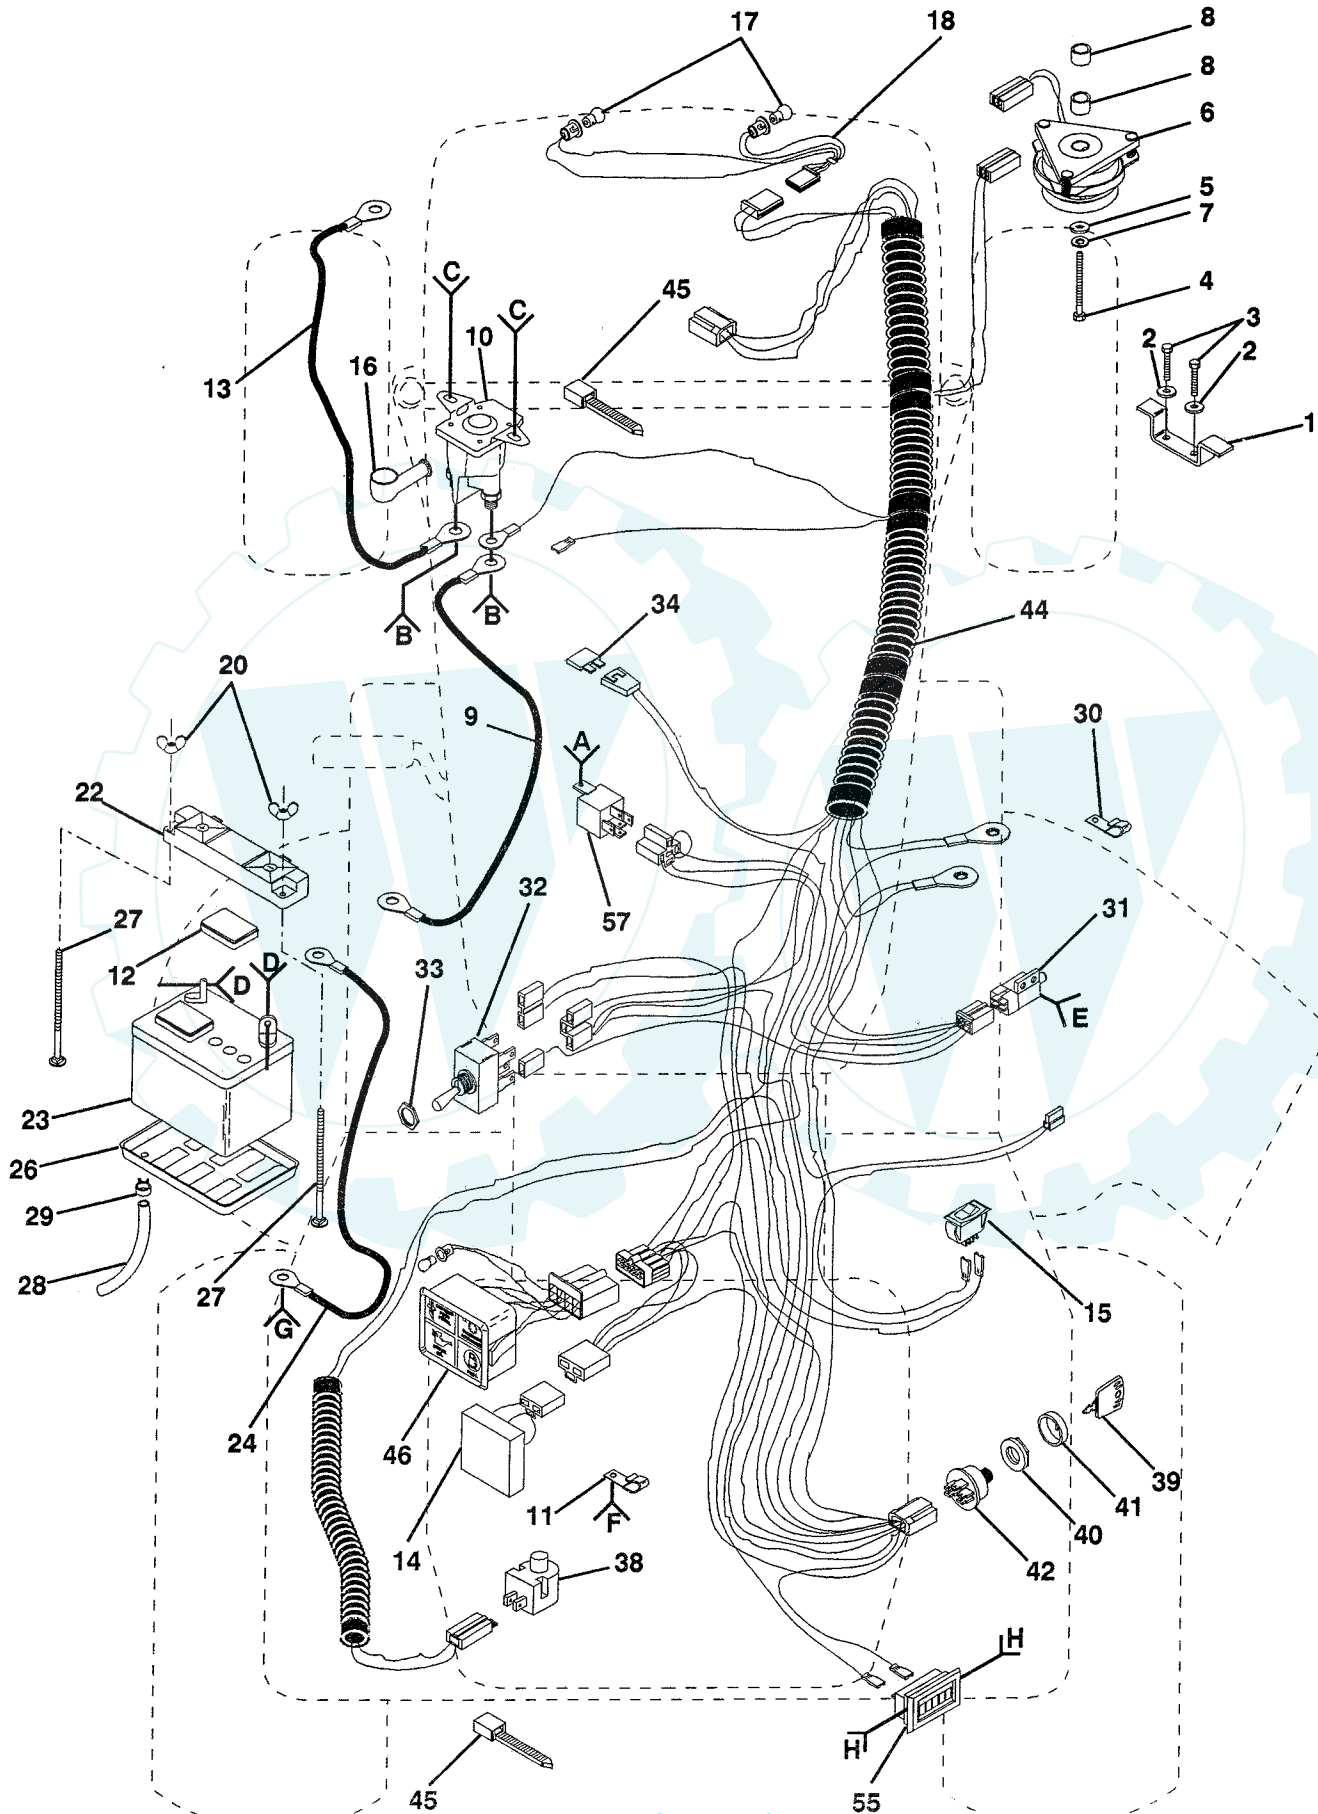

REPAIR PARTS

www.ersatzteil-service.de

18 H.P. GARDEN TRACTOR - MODEL NUMBER YE1850E

ELECTRICAL

Der Ersatzteilspezialist im Internet.

REPAIR PARTS

www.ersatzteil-service.de

18 H.P. GARDEN TRACTOR - MODEL NUMBER YE1850E

ELECTRICAL

KEY NO.	PART NO.	DESCRIPTION	KEY NO.	PART NO.	DESCRIPTION
1	110882X	Stop, Clutch	38	121305X	Switch, Seat
2	10040600	Washer, Lock, 3/8	39	122147X	Key
3	74780612	Bolt Hex 3/8-16 x 3/4	40	124211X	Nut, Ignition
4	71130724	Bolt Hex 7/16-20 x 1 - 1/2 GR8	41	123620X	Cover, Switch Key
5	126197X	Washer	42	4406R	Switch, Ignition
6	109550X	Clutch, Electric	43	74641008	Screw, Slot Pan HD #10-32x1/2
7	10040700	Washer, Lock 7/16	44	132643	Harness, Ignition
8	106367X	Spacer, Clutch	45	7192J	Cable Tie
9	4206J	Cable, Battery	46	109555X	Light Package
10	109081X	Solenoid	47	10090400	Lock Washer 1/4
11	4171R	Clip, Insulated	48	73350400	Nut, Hex Jam 1/4-20
12	121264X	Battery Caps	49	17190408	Screw, Hex Washer Hd. Cutting 1/4-20 x 1/2
13	129458	Cable, Starter	50	74760412	* Bolt, Hex Hd. 1/4 - 20 x 3/4
14	127385X	Sensor, Low Voltage	51	19091016	Washer 9/32 x 5/8 x 16 Ga.
15	110712X	Switch, Light	52	10040400	* Washer, Lock 1/4
16	719J	Cover, Terminal	53	73220400	* Nut, Hex 1/4-20
17	7662J	Bulb, Light	54	71031008	Screw, Hex Washer Hd. #10-32 x 1 - 1/2
18	127441X	Harness, Light Socket	55	110940X	Meter, Hour
20	123198X	Nut Wing 1/4 - 20	56	17011008	Screw, #10-24 x 1/2
22	102476X	Guard, Terminal	57	109748X	Assembly, Relay
23	121537X	Battery	59	11050600	Washer, Lock, Ext. Tooth 3/8
24	4207J	Cable Ground			
26	7603J	Tray, Battery			
27	72240460	Bolt, Carriage 1/4- 20 x 7- 1/2			
28	100541K	Tube, Plastic			
29	109596X	Clamp, Hose			
30	100207K	Clip			
31	109553X	Switch, Interlock			
32	126018X	Switch, P.T.O.			
33	4022J	Nut, Hex			
34	108824X	Fuse, 30 Amp			
35	73951000	Nut, Keps #10- 32			

* STANDARD HARDWARE -- PURCHASE LOCALLY
NOTE: All component dimensions given in U.S. inches
1 inch = 25.4 mm.