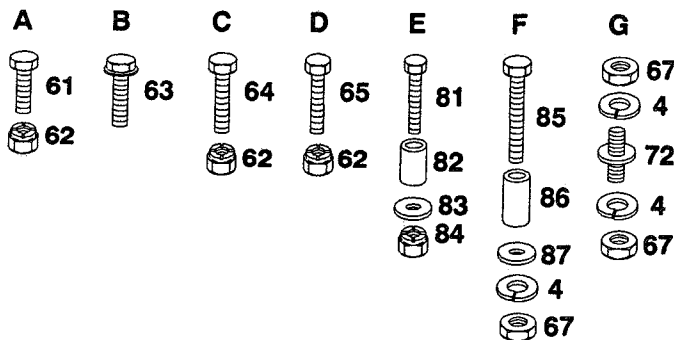

* STANDARD HARDWARE -- PURCHASE LOCALLY
 NOTE: All component dimensions given in U.S. inches
 1 inch = 25.4 mm.

REPAIR PARTS

www.ersatzteil-service.de

18 H.P. GARDEN TRACTOR - MODEL NUMBER YE1850E

STEERING

NOTE: All component dimensions given in U.S. inches
1 inch = 25.4 mm.

REPAIR PARTS

www.ersatzteil-service.de

18 H.P. GARDEN TRACTOR - MODEL NUMBER YE1850E

LIFT ASSEMBLY

40

Der Ersatzteilspezialist im Internet.