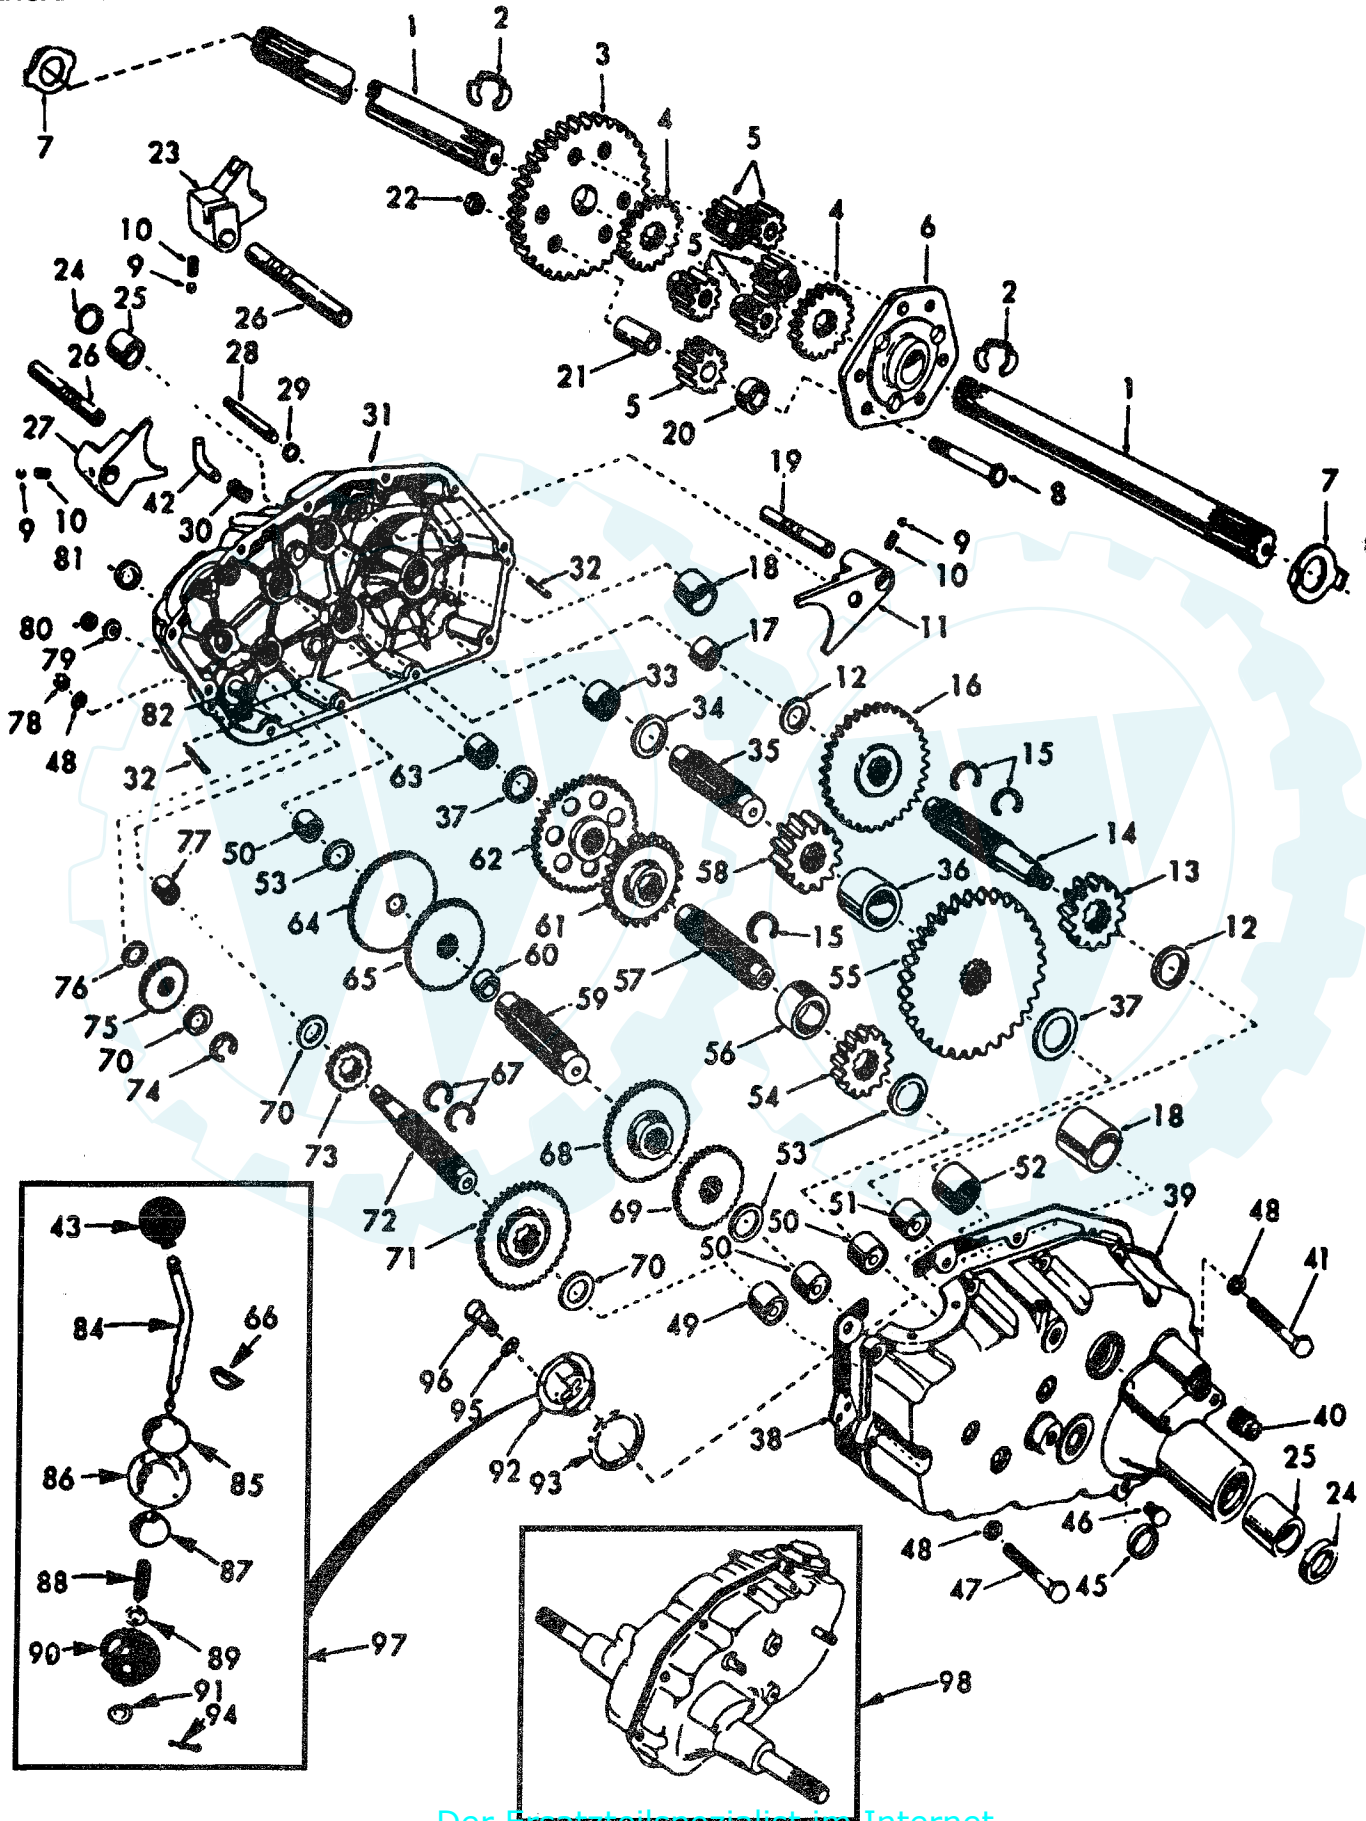

REPAIR PARTS

18 H.P. GARDEN TRACTOR - MODEL NUMBER YE1850E

TRANSAXLE

REPAIR PARTS

18 H.P. GARDEN TRACTOR - MODEL NUMBER YE1850E

TRANSAXLE

KEY PART NO.	NO.	DESCRIPTION	KEY PART NO.	NO.	DESCRIPTION
1	4197R	Axle Shaft	51	1529R	Needle Bearing
2	12000034	Retaining Ring	52	8119M	Needle Bearing
3	4199R	Final Drive Gear	53	4220R	Thrust Bearing Race
4	4216R	Differential Gear	54	4209R	3rd Reduction Pinion, Low
5	4215R	Differential Pinion	55	4213R	4th Reduction Gear
6	4217R	Differential Carrier	56	4442R	3rd Reduction Pinion Spacer
7	6256H	Axle Thrust Washer	57	4195R	2nd Reduction Gear Shaft
8	74020652	Bolt, Hex 3/8-24 x 3-1/4 (1" Thread Length)	58	4214R	Final Drive Pinion
9	7392M	Steel Ball	59	4194R	1st Reduction Gear Shaft
10	6272H	Spring Shift Fork Detent	60	7528R	1st Reduction Shaft Spacer
11	4985R	Shift Fork, High-Low Range	61	4208R	3rd Reduction Pinion High
	6266H	Thrust Bearing Race	62	4207R	2nd Reduction Gear
13	4212R	4th Reduction Pinion	63	7398H	Needle Bearing
14	4196R	3rd Reduction Gear Shaft	64	4203R	Low Speed Gear and 2nd Reduction Pinion Cluster
15	6276H	Snap Ring, Crescent Type	65	4204R	Reverse Gear
16	633A63	High-Low Range Gears	66	2898J	Key, Hi-Pro 1/8 x 17/32
17	8118M	Needle Bearing	67	4926H	Snap Ring, Crescent Type
18	8740H1	Sintered Iron Bearing	68	4205R	Intermediate Speed Gear
19	122238X	Shift Fork Shaft, High-Low Range	69	4206R	High Speed Gear
20	4218R	Differential Pinion Spacer	70	1370H	Thrust Bearing Race
21	6252H1	Differential Pinion Bushing	71	633A69	Intermediate and High Speed Cluster Pinions
22	7810H	Gripco Centerlock Nut 3/8-24	72	208J	Input Shaft
23	4986R	Shift Fork, LH	73	4201R	Low Speed Pinion
24	7393R	Oil Seal	74	12000002	E-Ring
25	992R1	Sintered Iron Bearing	75	1153R	Reverse Idler Gear
	6216H	Shift Fork Shaft	76	7392H	Reverse Idler Thrust Washer
27	6262H	Shift Fork, RH	77	3990H	Needle Bearing
28	122254X	Shift Shaft, High-Low Range	78	73220500	Nut, Hex 5/16-18
29	6269H	Oil Seal	79	1167R	Sealing Washer
30	5855H	Pressure Relief Valve	80	73360700	Nut, Hex, Jam 7/16-20
31	122162X	Gearcase, Reverse Idler Shaft and Bearings, RH (Includes Key No.'s 17,18, 25, 33, 50, 63, 76, 77 & 82)	81	6270H	Oil Seal
32	6277H	Dowel Pin	82	7384H	Reverse Idler Shaft
33	4225R	Needle Bearing	84	5384J	Gear Shift Lever, Bent
34	7396H	Thrust Bearing Race	85	2978J	Gear Shift Cap
35	4198R	4th Reduction Gear Shaft	86	633A85	Gear Shift Ball Cover and Pin
36	4200R	4th Reduction Gear Spacer	87	8739H1	Shift Lever Guide Ball, Keyed
37	7395H	Thrust Bearing Race	88	4924H	Spring
38	121878X	Gearcase Gasket	89	19151516	Washer 15/32 x 15/16 x 16 Gauge
39	122163X	Gearcase and Bearings, LH (Includes Key Numbers 18, 25, 49, 50 (2), 51 and 52)	90	110542X	Shift Mechanism Seal
40	13320400	Pipe Plug 1/2-14 N.P.T.	91	19181511	Washer 9/16 x 15/16 x 12 Gauge
41	74780526	Bolt, Hex 5/16-18 UNC x 1-5/8	92	75J	Gear Shift Gate and Reinforcement
42	13170100	Elbow, Street, 90°	93	6274H	Shift Ball Cover Gasket
43	106932X	Knob, Gearshift Lever	94	76020412	Cotter Pin 1/8 x 3/4
44	6271H	Oil Seal	95	10040500	Washer, Lock 5/16
45	13060200	Pipe Plug 1/4-18 N.P.T.	96	74760514	Bolt, Hex 5/16-18 UNC x 7/8
46	74780524	Bolt, Hex 5/16-18 x 1-1/2 Grade 5	97	633A109	Gear Shift Lever Assembly
47	10140500	Washer, Lock, Extra Heavy 5/16	98	122420X	Transaxle Assembly (Less Brake Drum and Shift Lever)
48	4895H	Needle Bearing			
49	4895H	Needle Bearing			
50	4222R	Needle Bearing			

NOTE: All component dimensions given in U.S. inches
1 inch = 25.4 mm