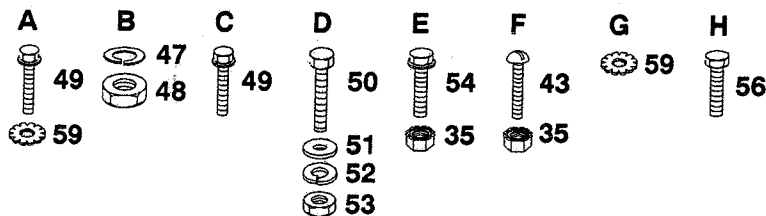

* STANDARD HARDWARE -- PURCHASE LOCALLY
NOTE: All component dimensions given in U.S. inches
1 inch = 25.4 mm.