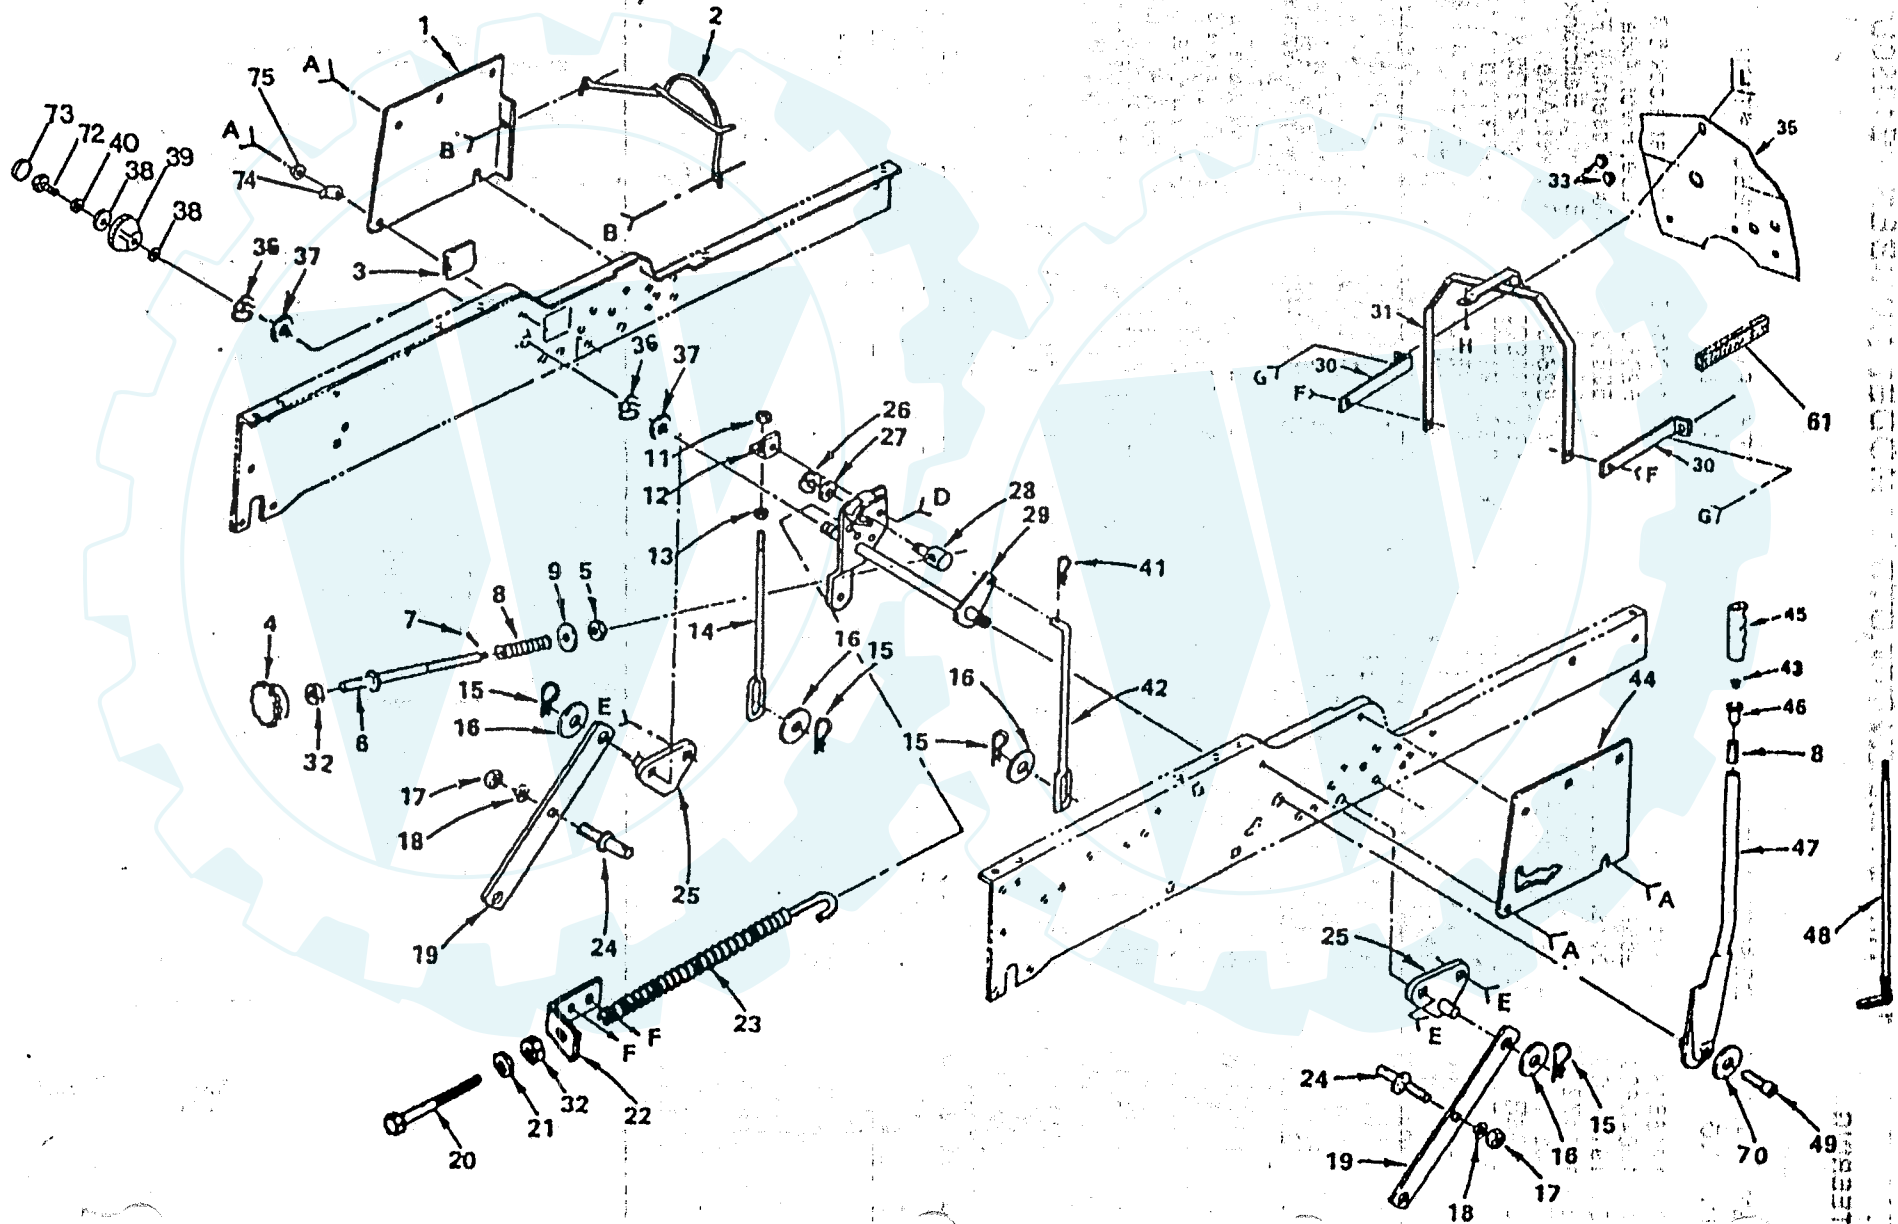

REPAIR PARTS

18 H.P. GARDEN TRACTOR - MODEL NUMBER YE1850D

LIFT ASSEMBLY

38