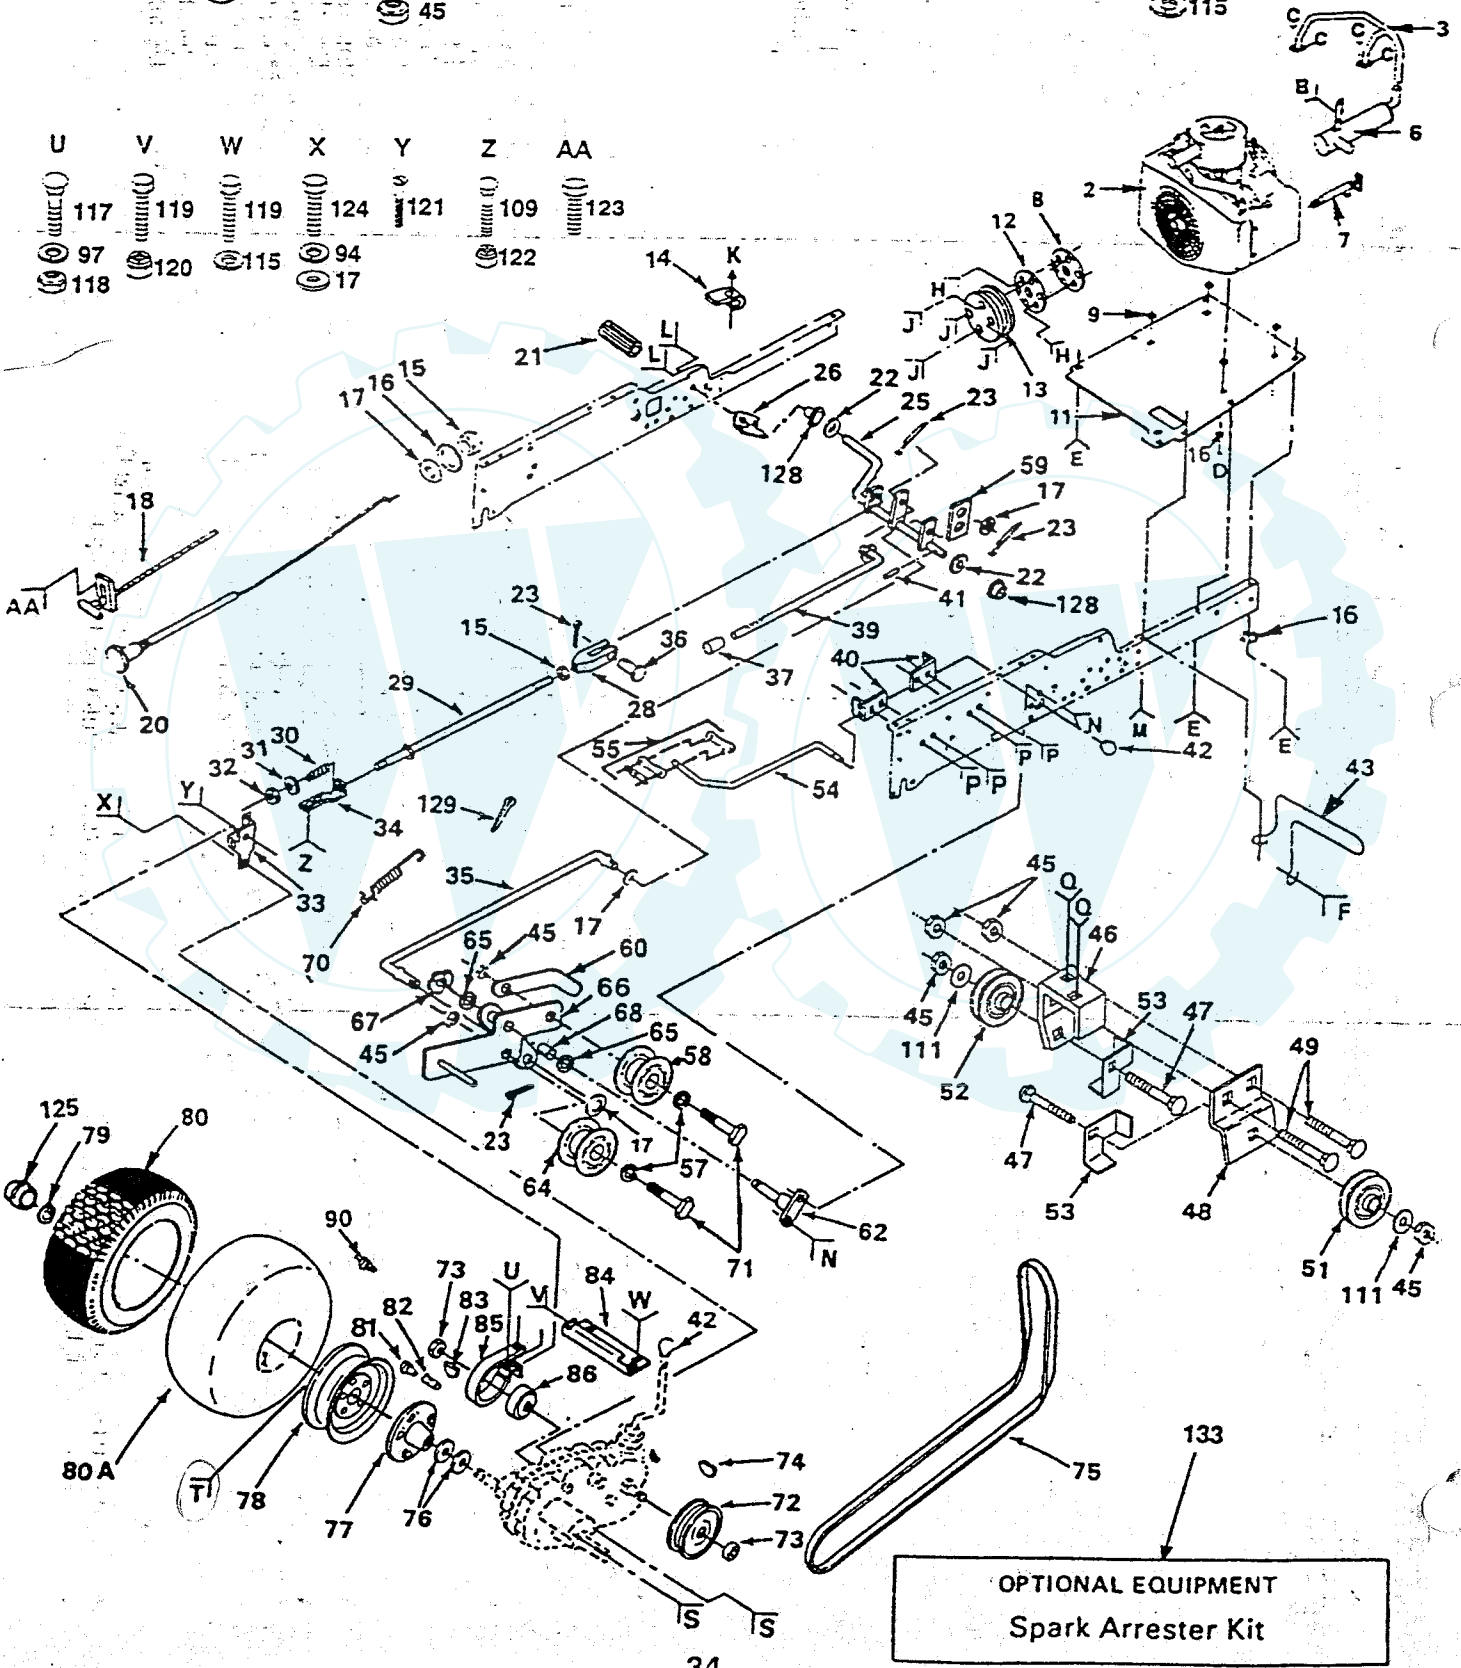

REPAIR PARTS

www.ersatzteil-service.de

18 H.P. GARDEN TRACTOR - MODEL NUMBER YE1850D

GROUND DRIVE

B	C	D	E	F	H	J	K	L	M	N	P	Q	S	T

U	V	W	X	Y	Z	AA

REPAIR PARTS

www.ersatzteil-service.de

18 H.P. GARDEN TRACTOR - MODEL NUMBER YE1850D

GROUND DRIVE

KEY NO.	PART NO.	DESCRIPTION	KEY NO.	PART NO.	DESCRIPTION
2	121158X	Engine - 18 H.P. Kohler	67	12000039	Klip, Ring
3	110891X	Tube Assembly - Exhaust	68	105706X	Bearing, Idler
4	74780624	Bolt, Hex 3/8-16 x 1-1/2	70	121357X	Spring, Extension
5	74780412	Bolt, Hex 1/4-20 x 3/4	71	74760628	Bolt, Hex 3/8-16 x 1-3/4
6	122546X	Muffler - Exhaust	72	120332X	Pulley, Transaxle
7	9767H	Oil Drain Valve	73	9204H	Nut, Lock, 1/2-20
8	110947X	Chaff Guard	74	9858M1	Key - Woodruff 3/16 x 5/8
9	110869X	Spacer	75	110883X	V-Belt
10	19091212	Washer 9/32 x 3/4 x 12 Ga.	76	7563R	Washer, Thrust, Axle
11	110867X	Base - Engine	77	634A692	Bushing Assembly and Wheel Hub
12	104577X	Adapter	78	106277X361	Rim Assy. Rear
13	121355X	Pulley - Engine	79	12000034	Klip, Ring
14	5304J	Actuator- Switch, Interlock	80	105588X	Tire, Rear
15	73610600	Nut - Hex, 3/8-24	80A	7154J	Tube, Rear(Not furnished with tractor)
16	11050600	Washer, Lock Ext. Tooth, 3/8	81	59192	Cap, Valve
17	19131316	Washer, 13/32 x 13/16 x 16 Ga.	82	65139	Stem, Valve
18	121467X	Control, Throttle	83	2228M	Key, Woodruff No. 9(3/16 x 3/4)
20	121470X	Control, Choke	84	120404X	Bracket, Support, Transaxle
21	8883R	Cover, Pedal	85	101122X	Band, Brake
22	121749X	Washer, 25/32 x 1-1/4 x 16 Ga.	86	214J	Drum, Brake
23	76020312	Pin, Cotter, 3/32 x 3/4	89	73680400	Nut, Crownlock 1/4-20
25	104375X	Shaft, Foot Pedal	90	6856M	Fitting, Grease
26	104601X	Bracket, Interlock	94	10040600	Lockwasher, 3/8
28	100604K	Yoke	96	74570512	Screw, Hex Socket Hd. 5/16-16 x 3/4
29	5308J	Rod, Brake	97	10040400	Lockwasher, 1/4
30	7241J	Spring, Compression	98	74760620	Bolt - Hex 3/8-16 x 1-1/4 Gr. 5
31	19131614	Washer, 13/32 x 1 x 14 Ga.	100	74760612	Bolt, Hex 3/8-16 x 3/4
32	73530600	Nut-Lock, 3/8- 24	101	74780616	Bolt, Hex Head 3/8-16 x 1 Gr. 5
33	677A637	Bracket, Brake	102	17190516	Screw, Hex 5/16-18 x 1
34	7229J	Guide, Rod, Brake	103	74321016	Screw- Fin 10-24 x 1
35	101356L	Rod, Clutch	104	73631000	Nut. Lock No. 10-24
36	5102J	Pin, Clevis	105	74760412	Bolt-Hex Head 1/4-20 x 3/4
37	71673	Cap, Plunger	107	72110606	Bolt, Carriage 3/8-16 x 3/4 Gr. 5
39	109767X	Rod, Parking Brake	108	72140610	Bolt, Carriage 3/8-16 x 1-1/4
40	105598X	Bracket, Rod, Shift	109	72110506	Bolt, Carriage 5/16-18 x 3/4
41	5142H	Pin, Roll, 3/16 x 1-1/4	110	73680500	Nut, Lock 5/16-18
42	121466X	Knob	111	19131612	Washer, 13/32 x 1 x 12Ga.
43	108885X	Muffler, Guard	114	74760720	Bolt, Hex 7/16-14 x 1-1/4
45	73680600	Nut, Lock, 3/8 - 16	115	10040700	Lockwasher, 7/16
46	121063X	Bracket, V-Pulley, Drive, Mule	116	1304H	Bolt, Hub
47	72110614	Bolt, Carriage, 3/8 - 16 x 1-3/4	117	72140405	Bolt, Carriage, 1/4-20 x 5/8
48	122825X	Bracket, Idler, Flat	118	73220400	Nut-Hex 1/4 - 20
49	72140606	Bolt, Carriage, 3/8 - 16 x 3/4	119	74760716	Bolt-Hex 7/16 - 14 x 1
51	102403X	Idler, Flat	120	73680700	Nut-Crown Lock 7/16 - 14
52	101344L	Pulley, Idler	121	74370612	Screw, Mach. Udr-cut. Flat Head, 3/8- 16 x 3/4
53	122824X	Keeper, Belt	122	1685H	Nut, Lock 5/16-18
54	122253X	Rod - Shift, Hi - Lo	123	17720410	Screw, Hex 1/4-20 x 1/2
55	122268X	Connecting Link, Spring Clip	124	74760614	Bolt, Hex 3/8-16 x 7/8
57	19131413	Washer, 13/32 x 7/8 x 13 Ga	125	104758X	Cap-Hub, Rear
58	104360X	Idler, Flat	126	72140506	Bolt-Carriage 5/16-18 x 3/4
59	121358X	Retainer, Spring	128	110895X	Nyliner
60	121360X	Retainer, Belt	129	76020816	Pin, Cotter 1/4x 1
62	101358K	Bracket Assembly- Clutch	131	10170500	Lockwasher 5/16
64	121361X	Idler, Grooved	133	120689X	Spark Arrester Kit
65	207J	Washer, Hardened			
66	121356X	Bracket, Clutch W/Bearing (Incl. Key No. 68)