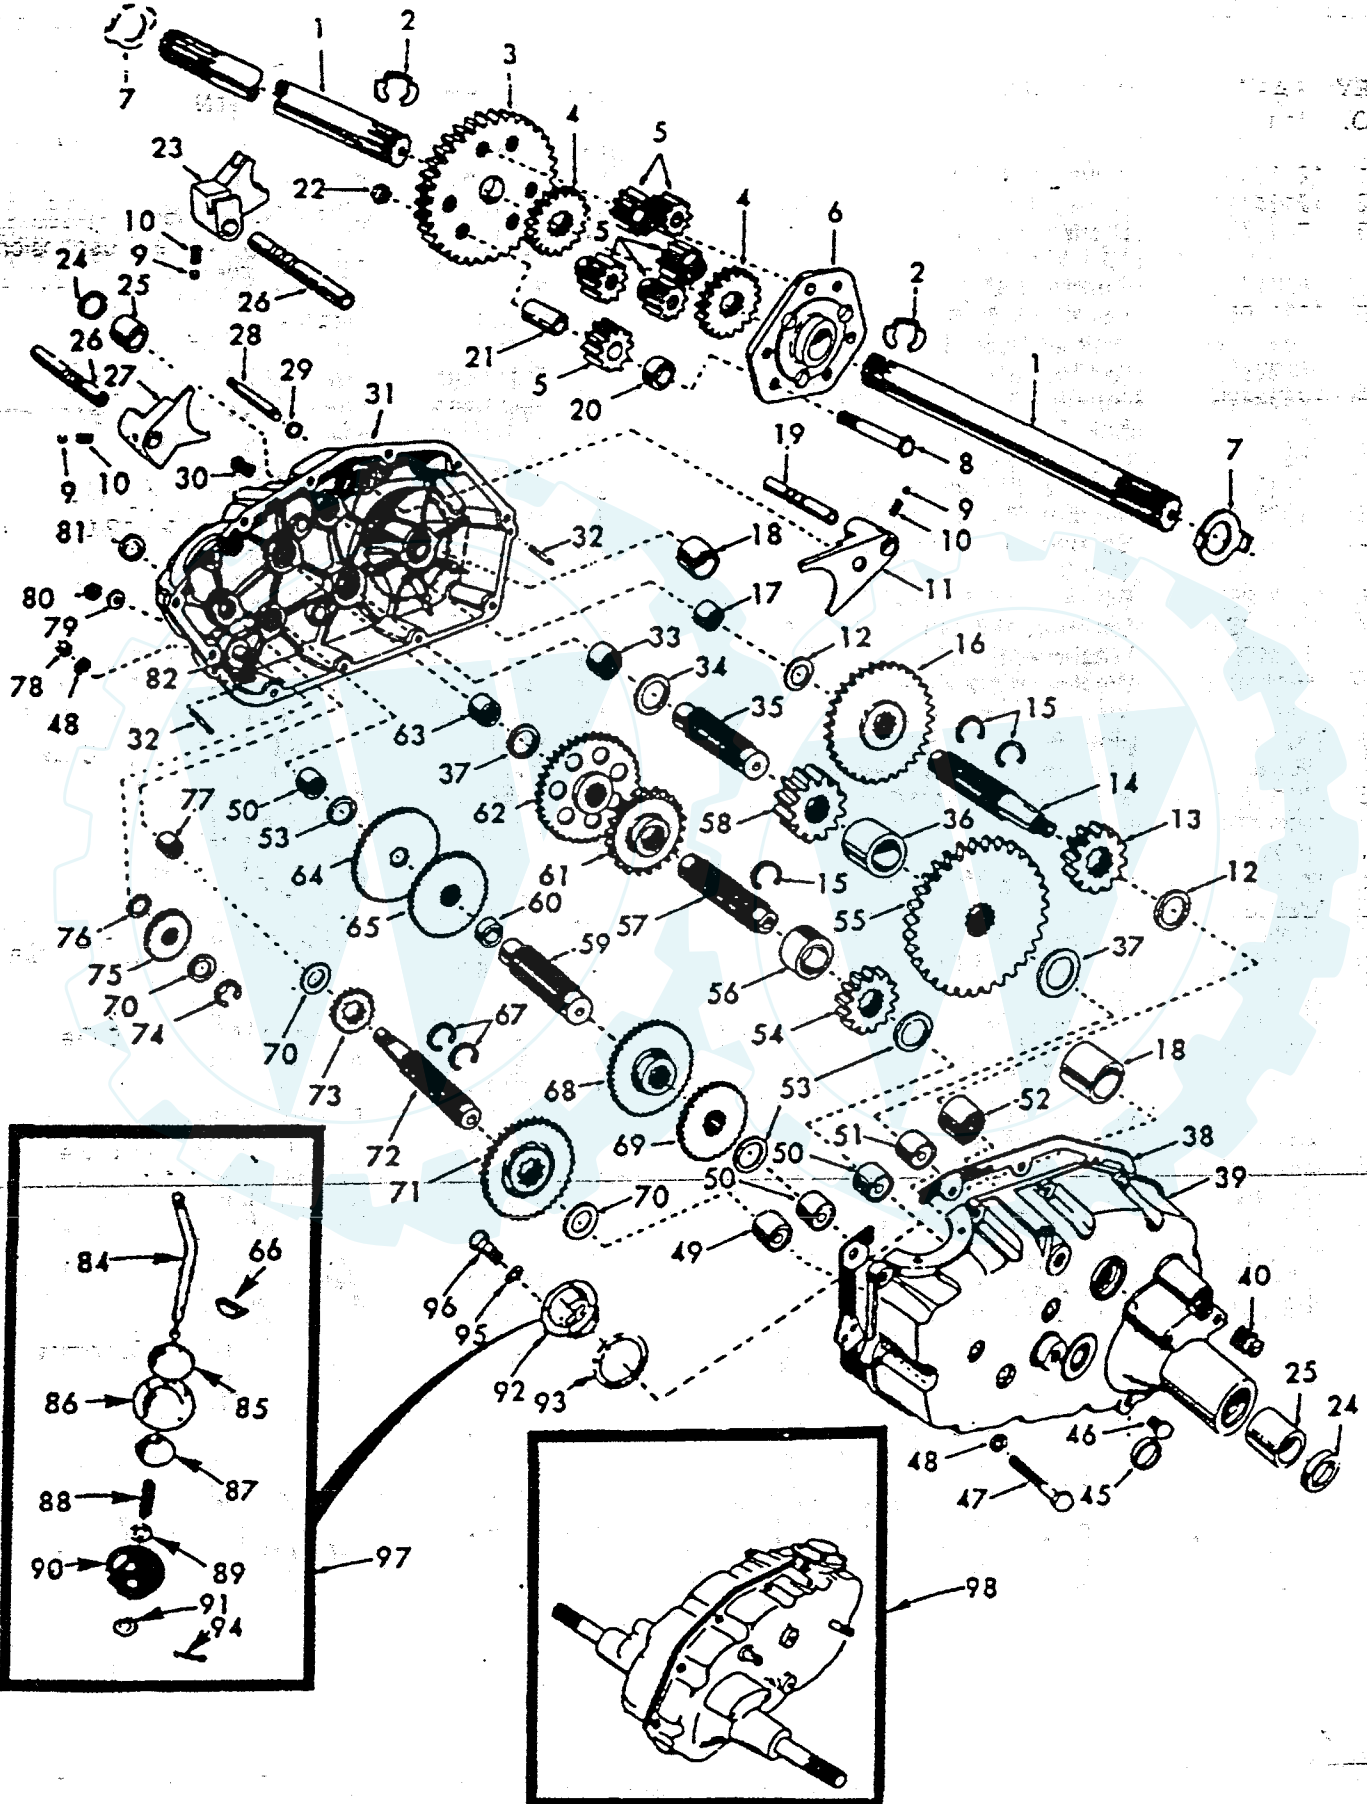

REPAIR PARTS

18 H.P. GARDEN TRACTOR - MODEL NUMBER YE1850D

TRANSAXLE

REPAIR PARTS

18 H.P. GARDEN TRACTOR - MODEL NUMBER YE1850D

TRANSAXLE

KEY NO.	PART NO.	DESCRIPTION	KEY NO.	PART NO.	DESCRIPTION
1	4197R	Axle Shaft	50	4222R	Needle Bearing
2	12000034	Retaining Ring	51	1529R	Needle Bearing
3	4199R	Final Drive Gear	52	8119M	Needle Bearing
4	4216R	Differential Gear	53	4220R	Thrust Bearing Race
5	4215R	Differential Pinion	54	4209R	3rd Reduction Pinion-Low
6	4217R	Differential Carrier	55	4213R	4th Reduction Gear
7	6256H	Axle Thrust Washer	56	4442R	3rd Reduction Pinion Spacer
8	74020652	Hex Bolt 3/8-24 x 3-1/4 (1" Thread Length)	57	4195R	2nd Reduction Gear Shaft
9	7392M	Steel Ball	58	4214R	Final Drive Pinion
10	6272H	Spring Shift Fork Detent	59	4194R	1st Reduction Gear Shaft
11	4985R	Shift Fork, High-Low Range	60	7528R	1st Reduction Shaft Spacer
12	6266H	Thrust Bearing Race	61	4208R	3rd Reduction Pinion High
13	4212R	4th Reduction Pinion	62	4207R	2nd Reduction Gear
14	4196R	3rd Reduction Gear Shaft	63	7398H	Needle Bearing
15	6276H	Snap Ring-Crescent Type	64	4203R	Low Speed Gear and 2nd Reduction Pinion Cluster
16	633A63	High-Low Range Gears	65	4204R	Reverse Gear
17	8118M	Needle Bearing	66	2898J	Key-Hi-Pro) 1/8 x 17/32
18	8740H1	Sintered Iron Bearing	67	4926H	Snap Ring Crescent Type
19	122238X	Shift Fork Shaft, High-Low Range	68	4205R	Intermediate Speed Gear
20	4218R	Differential Pinion Spacer	69	4206R	High Speed Gear
21	6252H1	Differential Pinion Bushing	70	1370H	Thrust Bearing Race
22	7810H	Gripco Centerlock Nut 3/8-24	71	633A69	Intermediate and High Speed Cluster Pinions
23	4986R	Shift Fork-L.H.	72	208J	Input Shaft
24	7393R	Oil Seal	73	4201 R	Low Speed Pinion
25	992R1	Sintered Iron Bearing	74	12000002	E-Ring
26	6216H	Shift Fork Shaft	75	1153R	Reverse Idler Gear
27	6262H	Shift Fork-R.H.	76	7392H	Reverse Idler Thrust Washer
28	122254X	Shift Shaft, High-Low Range	77	3990H	Needle Bearing
29	6269H	Oil Seal	78	73220500	Hex Nut 5/16-18
30	5855H	Pressure Relief Valve	79	1167R	Sealing Washer
31	122162X	Gearcase, Reverse Idler Shaft and Bearings-R.H. (Inc. Key No's. 17,18, 25, 33, 50, 63, 76, 77 and 82)	80	73360700	Hex Jam Nut 7/16-20
32	6277H	Dowel Pin	81	6270H	Oil Seal
33	4225R	Needle Bearing	82	7384H	Reverse Idler Shaft
34	7396H	Thrust Bearing Race	84	5384J	Gear Shift Lever - Bent
35	4198R	4th Reduction Gear Shaft	85	2978J	Gear Shift Cap
36	4200R	4th Reduction Gear Spacer	86	633A85	Gear Shift Ball Cover and Pin
37	7395H	Thrust Bearing Race	87	8739HI	Shift Lever Guide Ball - Keyed
38	121878X	Gearcase Gasket	88	4924H	Spring
39	122163X	Gearcase and Bearings L.H. (Inc. Key No's. 18, 25, 49, 50 (2),51 and 52)	89	19151516	Washer 15/32 x 15/16 x 16 Ga
40	13320400	Pipe Plug 1/2-14 N.P.T.	90	110542X	Shift Mechanism Seal
45	6271H	Oil Seal	91	19181511	Washer 9/16 x 15/16 x 12 Ga
46	13060200	Pipe Plug 1/4-18 N.P.T.	92	75J	Gear Shift Gate and Reinforcement
47	74780524	Hex Bolt 5/16-18 x 1-1/2 Grade 5	93	6274H	Shift Ball Cover Gasket
48	10140500	Lockwasher 5/16 Extra Heavy	94	76020412	Cotter Pin 1/8 x 3/4
49	4895H	Needle Bearing	95	10040500	Lockwasher 5/16
			96	74760514	Hex Bolt 5/16 x 18 UNC x 7/8
			97	633A108	Gear Shift Lever Assy.
			98	122420X	Transaxle Assembly Less Brake Drum and Shift Lever