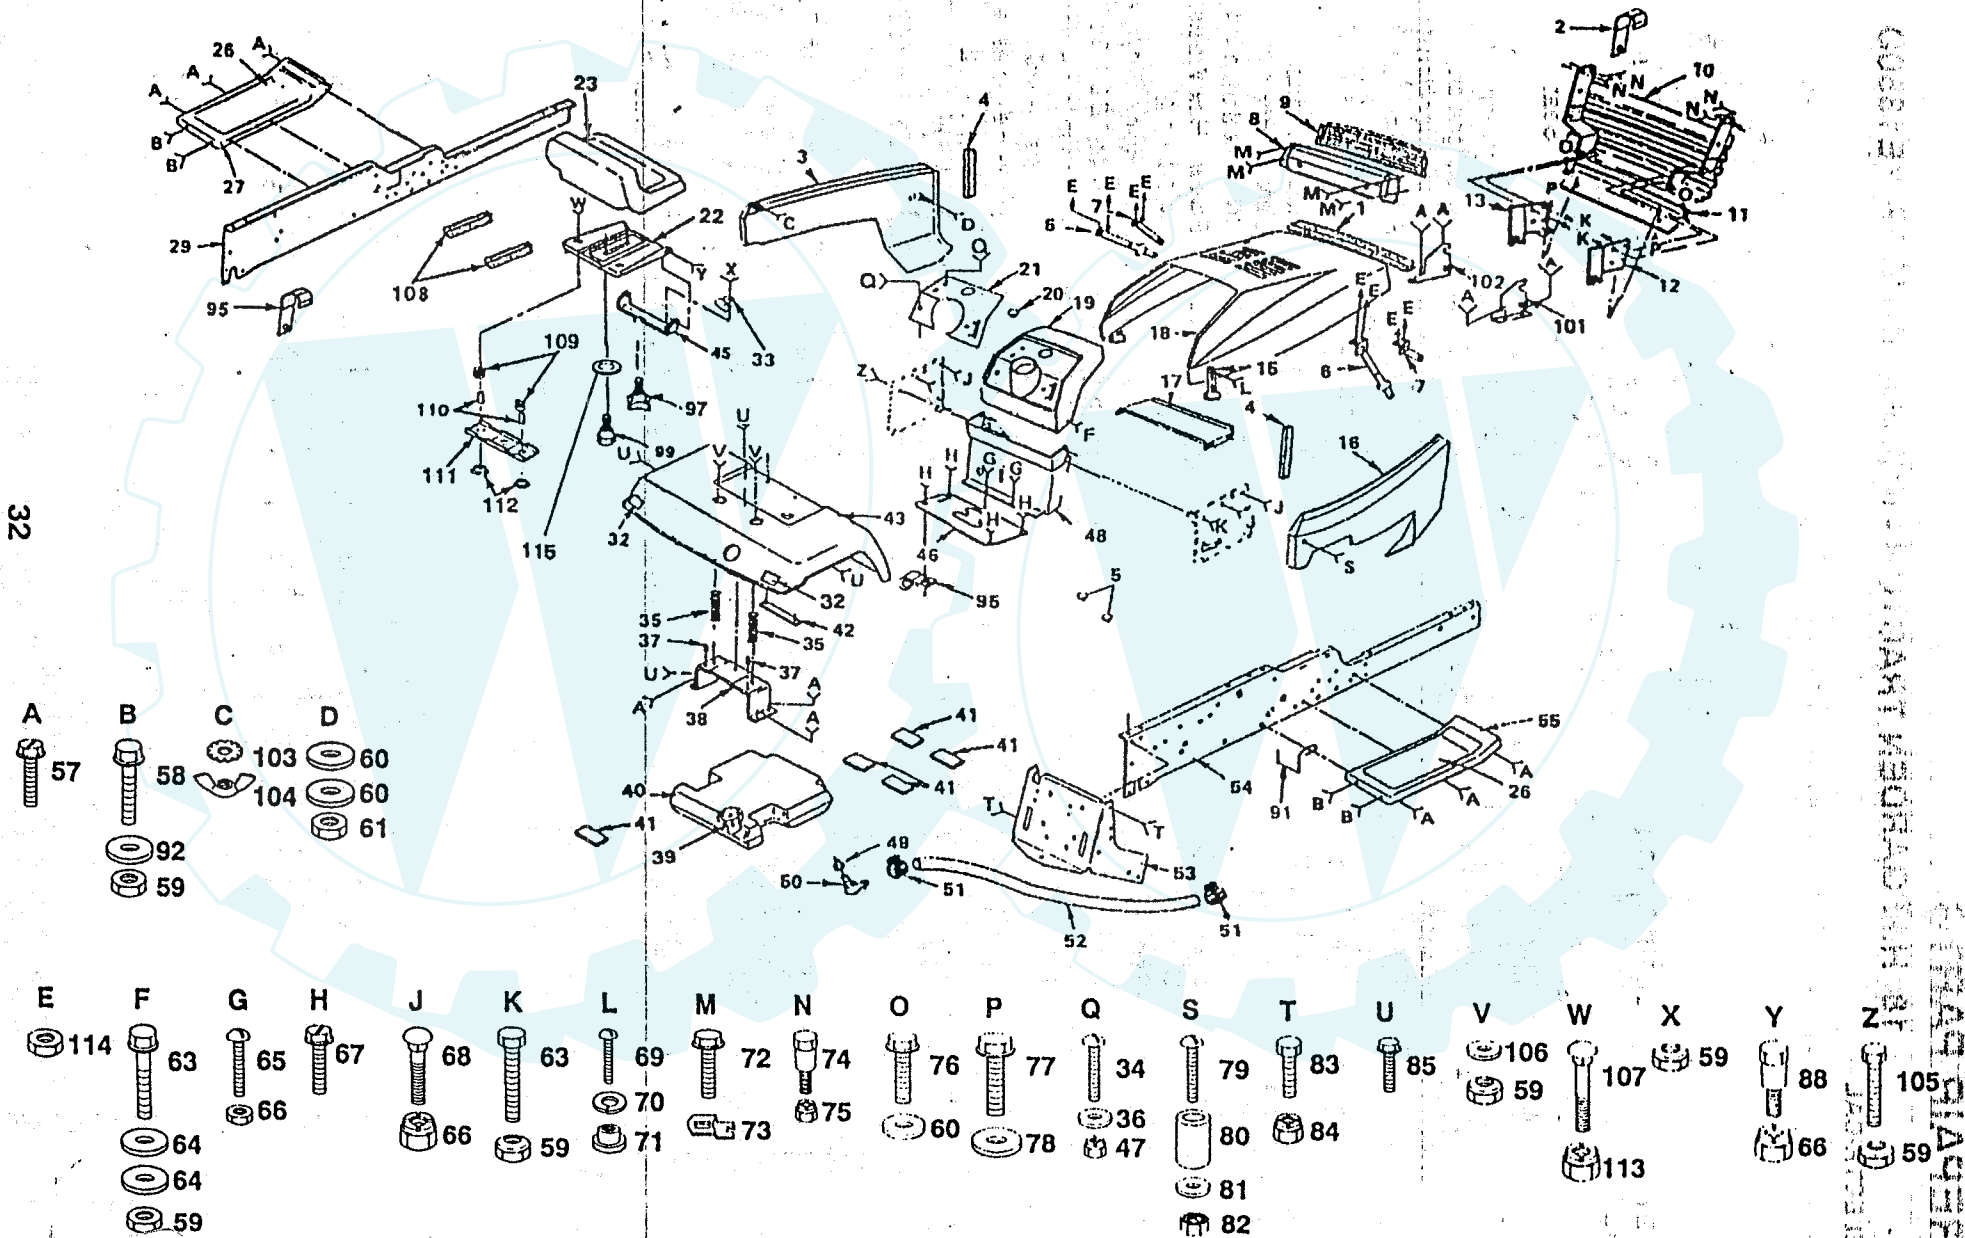

REPAIR PARTS

www.ersatzteil-service.de

18 H.P. GARDEN TRACTOR - MODEL NUMBER YE1850D

FRAME, FENDER AND DRAW BAR

Der Ersatzteilspezialist im Internet.

Vertical text on the right edge of the page, likely a page number or reference code.

REPAIR PARTS

www.ersatzteil-service.de

18 H.P. GARDEN TRACTOR - MODEL NUMBER YE1850D

FRAME, FENDER AND DRAW BAR

KEY NO.	PART NO.	DESCRIPTION	KEY NO.	PART NO.	DESCRIPTION	KEY NO.	PART NO.	DESCRIPTION
1	109458X	Strip, Foam	48	104608X	Dash Assembly	83	74760716	Bolt-Hex 7/16-14 x 1
2	128146	Clip, Insulated	49	3645J	Bushing	84	73680700	Nut-Lock 7/16-14
3	108372X394	Panel-Side, L.H.	50	8710J	Stem-Tank Fuel	85	17490608	Screw-Hex Washer Thread
4	106088X	Strip-Foam	51	123487X	Clamp-Hose			Rolling 3/8 x 16 x 1/2
5	124238X	Cap, Spring	52	7834R	Fuel Line	88	105529X	Bolt-Shoulder
6	106784X	Strap Ass.-Hinge, Rear	53	7982J	Drawbar	91	105500X	Retainer, Belt, Lower
7	104618X	Strap Ass.-Hinge, Front	54	110892X	Rail-Frame-RH	92	19131312	Washer 13/32 x 13/16 x 1
8	124392X417	Bezel Assembly	55	105464X423	Footrest-RH.			17 Ga.
9	106395X	Lens	57	17490612	Screw-Hex Washer Thread	95	4171R	Clip, Insulated
10	122100X	Grill Assembly			Rolling 3/8-16 x 3/4	97	120068X	Knob
11	105419X423	Strap-Grill	58	74760612	'Bolt-Hex 3/8-16 x 3/4	99	127018X	Bolt Shoulder 5/16-18
12	110854X	Support-Grill, R.H.	59	73680600	Nut-Lock 3/8-16	101	110853X	Bracket Ass'y Pivot Frame
13	110855X	Support-Grill, L.H.	60	19091216	Washer 9/32 x 3/4 x 16 Ga			R.H.
15	109808X	Latch-Hood	61	73220400	'Nut-Hex 1/4-20	102	110852X	Bracket Ass'y Pivot Frame
16	121887X394	Panel-Side, RH.	63	74760616	Bolt-Hex 3/8-16 x 1			L.H.
17	7985J	Support-Battery	64	19131316	Washer 13/32 x 13/16 x	103	11030400	Washer-Lock 1/4-20
18	121886X394	Hood			16 Ga.	104	73490400	Nut Wing 1/4-20
19	124252X	Dashboard	65	74180512	Screw-Mach. Cr Thd.	105	74760620	Bolt-Hex, 3/8-16 x 1-1/4
20	8022J	Plug-Dash			5/16-18 x 3/4	106	19131614	Washer, 13/32 x 1 x 14 Ga.
21	123952X010	Dashplate	66	73680500	Nut-Crownlock 5/16-18	107	72170410	Bolt-Carr, 1/4-20 x 1-1/4
22	124294X	Pan-Seat	67	17240408	Screw-Hex Washer	108	121251X	Foam Strip
23	127429X	Seat			ThdCutting 1/4-20 x 1/2	109	123740X	Spring, Compression
26	128866X	Pad-Footrest	68	72140506	Bolt-Carriage 5/16-18 x 3/4	110	121249X	Spacer, Split
27	105465X423	Footrest-L.H.	69	74191008	Screw-Cr. Pan. Mach.	111	121246X	Bracket, Switch
29	110893X	Rail-Frame-L.H.			No.10-24 x 1/2	112	121248X	Bushing, Snap
32	106202X	Reflector-Tailight	70	10071000	Washer, Lock No. 10	113	123976X	Nut-Flange Lock 1/4-20
33	2751R	Clip-Insulated	71	2029J	Nut-Weld	114	73510400	Nut-Hex, 1/4-20
34	74180512	Screw, Mach. Hd.	72	17211010	Screw-Hex Washer Hd Tap	115	19171912	Washer 17/32 x 1-3/16 x
		5/16 - 18 x 3/4			No. 10-16 x 5/8 Type AB			12 Ga.
35	124181X	Spring-Compression	73	104755X	"J" Fastener	—	108813X	Decal, Caution-Dash
36	19111116	Washer, 11/32 x 11/16	74	123481X	Bolt-Shoulder 1/4-20	—	123964X	Decal, Model-Rear Fender
		x 16Ga	75	73680400	Nut-Crownlock 1/4-20	—	120822X	Decal, Operating
37	105531X	Nut-Push	76	17190412	Screw-Hex Washer Thd.			Instructions-Fender
38	105509X	Bracket-Fender			Roll 1/4-20 x 3/4 Type T	—	101892X	Decal, Clutch/Brake-
39	123549X	Cap-Fuel	77	17490512	Screw-Hex Washer Hd. Thd.			Footrest
40	106020X	Tank-Fuel			Roll 5/16-18 x 3/4 Type T	—	123243X	Decal, V-Belt Drive
41	106082X	Pad-Spacer	78	19111212	Washer 11/32 x 3/4 x 12 Ga.			Schematic-Footrest
42	105511X	Strap-Fender	79	74981020	Screw-Mach Cr. Pan No.	—	123965X	Decal, Model-L.H. Hood
43	121642X423	Fender			10-24 x 1-1/4	—	123966X	Decal, Model-R.H. Hood
45	126656X	Bracket-Pivot, Seat	80	7206J	Spacer Split No 10 x 3/4	—	124053X	Decal, Model-Side Panel
46	106042x016	Cover, Shift-Gate	81	19070818	Washer 7/32 x 1/2 x 18 Ga.			
47	73510500	Nut, Keps 5/16 - 18	82	73731000	Nut-Keps No 10-24			

33