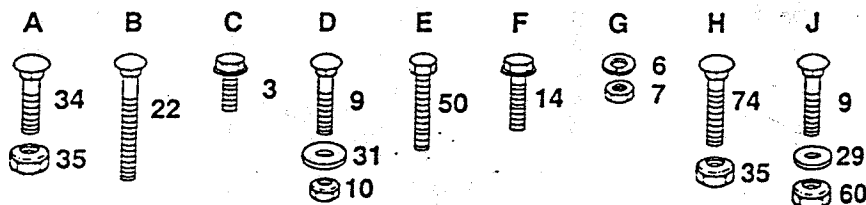

KEY NO.	PART NO.	DESCRIPTION	KEY NO.	PART NO.	DESCRIPTION
1	121664X	Housing, Mower	42	110237X	Spacer
2	121811X	Cover-Drive, Deck	43	105434X	Brace, Suspension
3	17490508	Screw-Hex Washer Thd. Roll 5/16-18 x 1/2	44	109778X	Plate Assy., Mower Suspension
4	7631J	Runner, L.H.	45	109771X	Brkt., Suspension
5	72110505	Bolt, Carr. 5/16-18 x 5/8	46	73350500	Nut-Hex 5/16-18
6	10040500	Washer-Lock, 5/16	47	3146R	Retainer-Spring
7	73220500	Nut-Hex 5/16-18	48	3703J	V-Belt
8	120449X	Runner, R.H.	49	73680800	Nut, Crownlock 1/2-13
9	72140506	Bolt, Carr. 5/16-18 x 3/4	50	74760622	Boit, Hex 3/8-16 x 1-3/8
10	1685H	Locknut 5/16-18	51	105435X	Pin, Release
12	121658X	Mandrel-Secondary	52	3720R	Spring
13	121657X	Mandrel-Primary	53	12000039	Ring, Klip
14	17490612	Screw-Hex Washer Thd. Roll 3/8-16 x 3/4	54	19171612	Washer 17/32 x 1 x 12 Ga.
15	121798X	Blade	55	105440X	Pin, Clevis
16	74610624	Bolt-Hex, 3/8-24 x 1-1/2 Gr. 5	56	105458X	Brkt., Outer, R.H.
17	10040600	Washer-Lock, 3/8	57	109773X	Brkt., Inner, R.H.
18	19132012	Washer 13/32 x 1-1/4 x 12 Ga.	58	110997X	Brkt., Inner, L.H.
19	674A213	Arm Assembly, Idler	59	120000X	Brkt., Outer, L.H.
20	7834J	Liner-Bearing	60	73680500	Locknut 5/16-18
21	7835J	Bearing	61	109776X	Pin, Pivot
22	72110522	Bolt, Carriage 5/16-18 x 2-3/4	62	19111016	Washer 11/32 x 5/8 x 16 Ga.
23	19111816	Washer 11/32 x 1-1/8 x 16 Ga.	63	110509X	Shield, Deflector
24	102403X	Pulley, Idler	64	106734X	Spring, Deflector
25	74760624	Bolt-Hex 3/8-16 x 1-1/2	65	109743X	Bracket, Deflector
26	73220600	Nut-Hex 3/8-16	66	106735X	Rod, Hinge
27	104361X	Spring	68	110452X	Push Nut
28	74780520	Bolt-Hex 5/16-18 x 1-1/4 Gr. 5	71	73220800	Nut-Hex 1/2-13
29	19111216	Washer 11/32 x 3/4 x 16 Ga.	73	19171512	Washer 17/32 x 15/16 x 12 Ga
30	8438J	Spacer Split	74	72240608	Bolt, Carr. 3/8-16, 1
31	19111116	Washer 11/32 x 11/16 x 16 Ga.	76	110884X	V-Belt
32	105448X	Bracket, Ga. Wheel, R.H.	77	19151610	Washer 15/32 x 1 x 10 Ga
33	105449X	Bracket, Ga. Wheel, L.H.	79	10030600	Washer-Lock 3/8
34	72240606	Bolt, Carriage 3/8-16 x 3/4	80	109729X	Roller, Nose
35	73680600	Nut, Crownlock 3/8-16	83	76020412	Spring Retainer
36	105453X	Bar, Ga Wheel	84	19151616	Washer 15/32 x 1 x 16 Ga
37	5565J	Pin, Clevis	85	120135X	Spacer
38	4939M	Retainer, Spring	93	121352X	Keeper LH.
39	4898H	Bolt, Shoulder	—	127594X	Deck, Mower Complete
40	105455X	Wheel, Gauge	—	3713J	Decal-Instruction, Caution
41	105433X	Brkt., Suspension	—	121349X	Decal-Warning
			—	105185X	Decal Instruction
			—	123247X	Decal V-Belt Drive Schematic