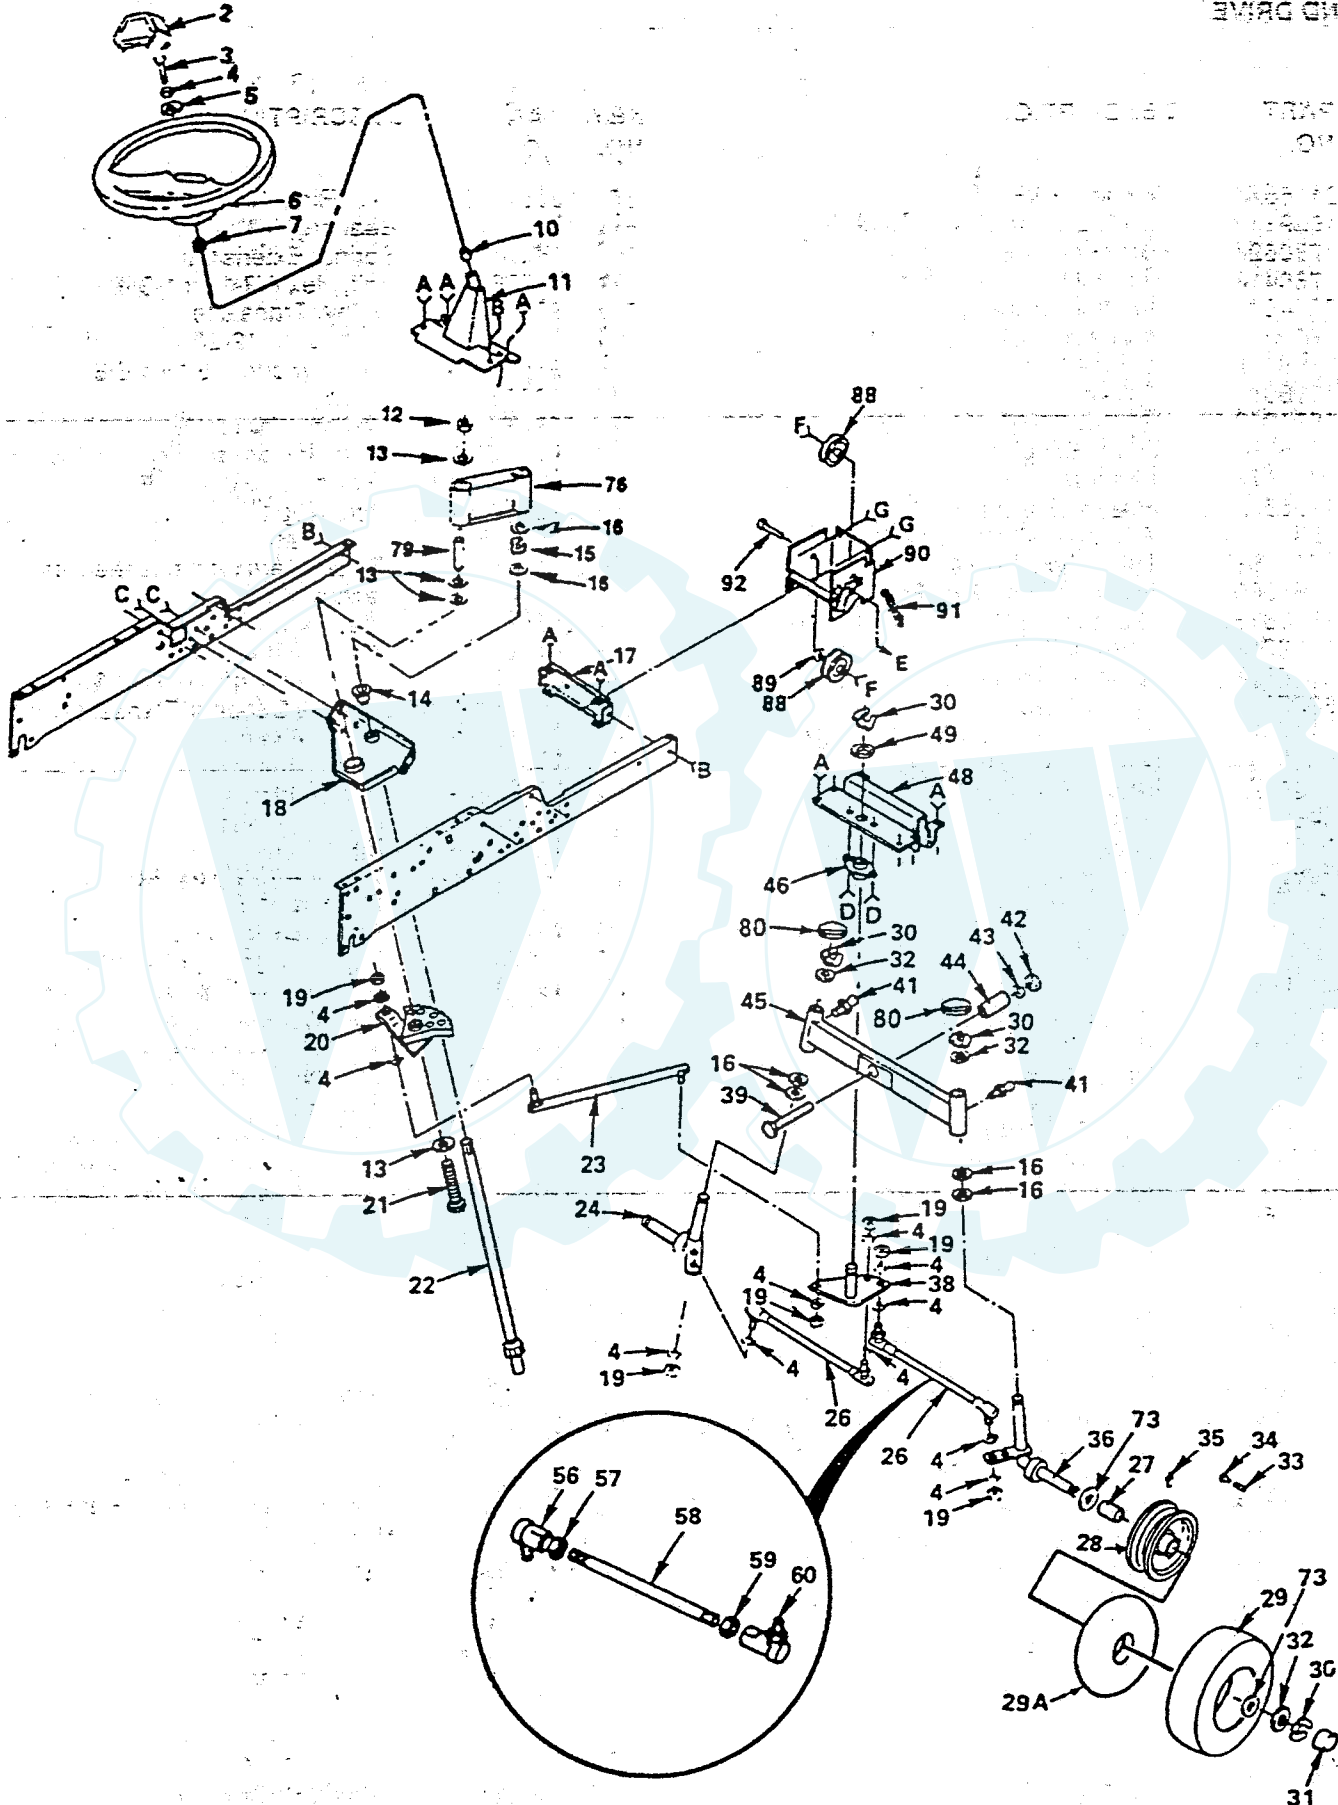

REPAIR PARTS

www.ersatzteil-service.de

18 H.P. GARDEN TRACTOR - MODEL NUMBER YE1850D

STEERING

18 H.P. GARDEN TRACTOR - MODEL NUMBER YE1850D

GROUND DRIVE

REPAIR PARTS

www.ersatzteil-service.de

18" H.P. GARDEN TRACTOR - MODEL NUMBER YE1850D

STEERING

KEY NO.	PART NO.	DESCRIPTION	KEY NO.	PART NO.	DESCRIPTION
2	121584X	Insert - Steering Wheel	43	10041000	Washer, Lock 5/8
4	10040600	Washer - Lock 3/8	44	5298J	Tube, Pivot, Axle
5	19133808	Washer 13/32 x 2-3/8 x 8 Ga.	45	5297J	Axle Assembly, Front
6	121472X	Wheel, Steering	46	5292J	Bushing, Bellcrank
7	100711L	Adapter, Steering	48	5284J	Bracket, Axle
10	9038R	Bearing	49	19292016	Washer 29/32 x 1-1/4 x 16 Ga.
11	101274N	Support Assembly, Steering	56	121161X	Joint-Tie Rod - L.H thread
12	73680800	Nut, Lock 1/2-13	57	73700600	Nut Hex Jam 3/8-24 L.H.
13	19172610	Washer 17/32 x 1-5/8 x 10 Ga.	58	121162X	Rod-Tie
14	104239X	Bearing, Flanged	59	73360600	Nut Hex Jam 3/8-24
15	12000034	Klip Ring	60	121160X	Joint-Tie Rod-R H. Thread
16	6266H	Bearing, Thrust	61	74760612	Bolt Hex 3/8-16 x 3/4
17	5213J	Bracket, Frame Front	62	73680600	Nut- Lock 3/8-16
18	102439X	Bracket, Support, Steering	63	17490612	Screw- Hex Washer Thd. Rolling 3/8-16 x 3/4
19	73610600	Nut, Hex 3/8-24	64	74780616	Bolt-Hex 3/8-16 x 1 Gr. 5
20	120424X	Sector Assembly	65	74760616	Bolt-Hex 3/8-16 x 1
21	74780880	Bolt - Hex 1/2-13 x 5 Gr. 5	67	73220600	Nut-Hex 3/8-16
22	104591X	Shaft, Steering	72	106615X	Pin Mounting, Idler Bracket
23	110497X	Link, Drag	73	121749X	Washer, 25/32 x 1-1/4 x 16 Ga.
24	121168X	Spindle, L.H.	76	121177X	Collar Weld Ass'y.
26	121159X	Rod, Tie (Inc. Key #56-60)	79	120199X	Tube
27	9040H	Bearing	80	121232X	Dust Cap Cover
28	106228X361	Rim Assembly - 8" Front	81	74930516	Bolt 5/16 x 1
29	106230X	Tire	82	102933X	Spacer
29A	8134H	Tube (not furnished with tractor)	83	19111416	Washer 11/32 x 3/4 x 16 Ga.
30	12000029	Klip Ring	84	73680500	Locknut 5/16 x 18
31	104757X	Cap, Hub, Front	85	74760636	Bolt 3/8-16 x 2-1/4
32	121748X	Washer 25/32 x 1-5/8 x 16 Ga.	86	100644K	Bushing, Handle Clutch
33	59192	Cap, Valve	87	19131413	Washer 13/32 x 3/4 x 13 Ga.
34	65139	Stem, Valve	88	677A451	Pulley, Idler
35	278H	Fitting, Grease	89	19133808	Washer 13/32 x 2-3/8 x 8 Ga.
36	121167X	Spindle, R.H.	90	120542X	Bracket, Idler
38	108137X	Bellcrank Assembly	91	7190J	Spring
39	74781044	Bolt-Hex 5/8-11 x 2-3/4 Gr. 5	92	74760632	Bolt 3/8-16 x 2
41	6855M	Fitting, Grease			
42	73221000	Nut, Hex 5/8-11