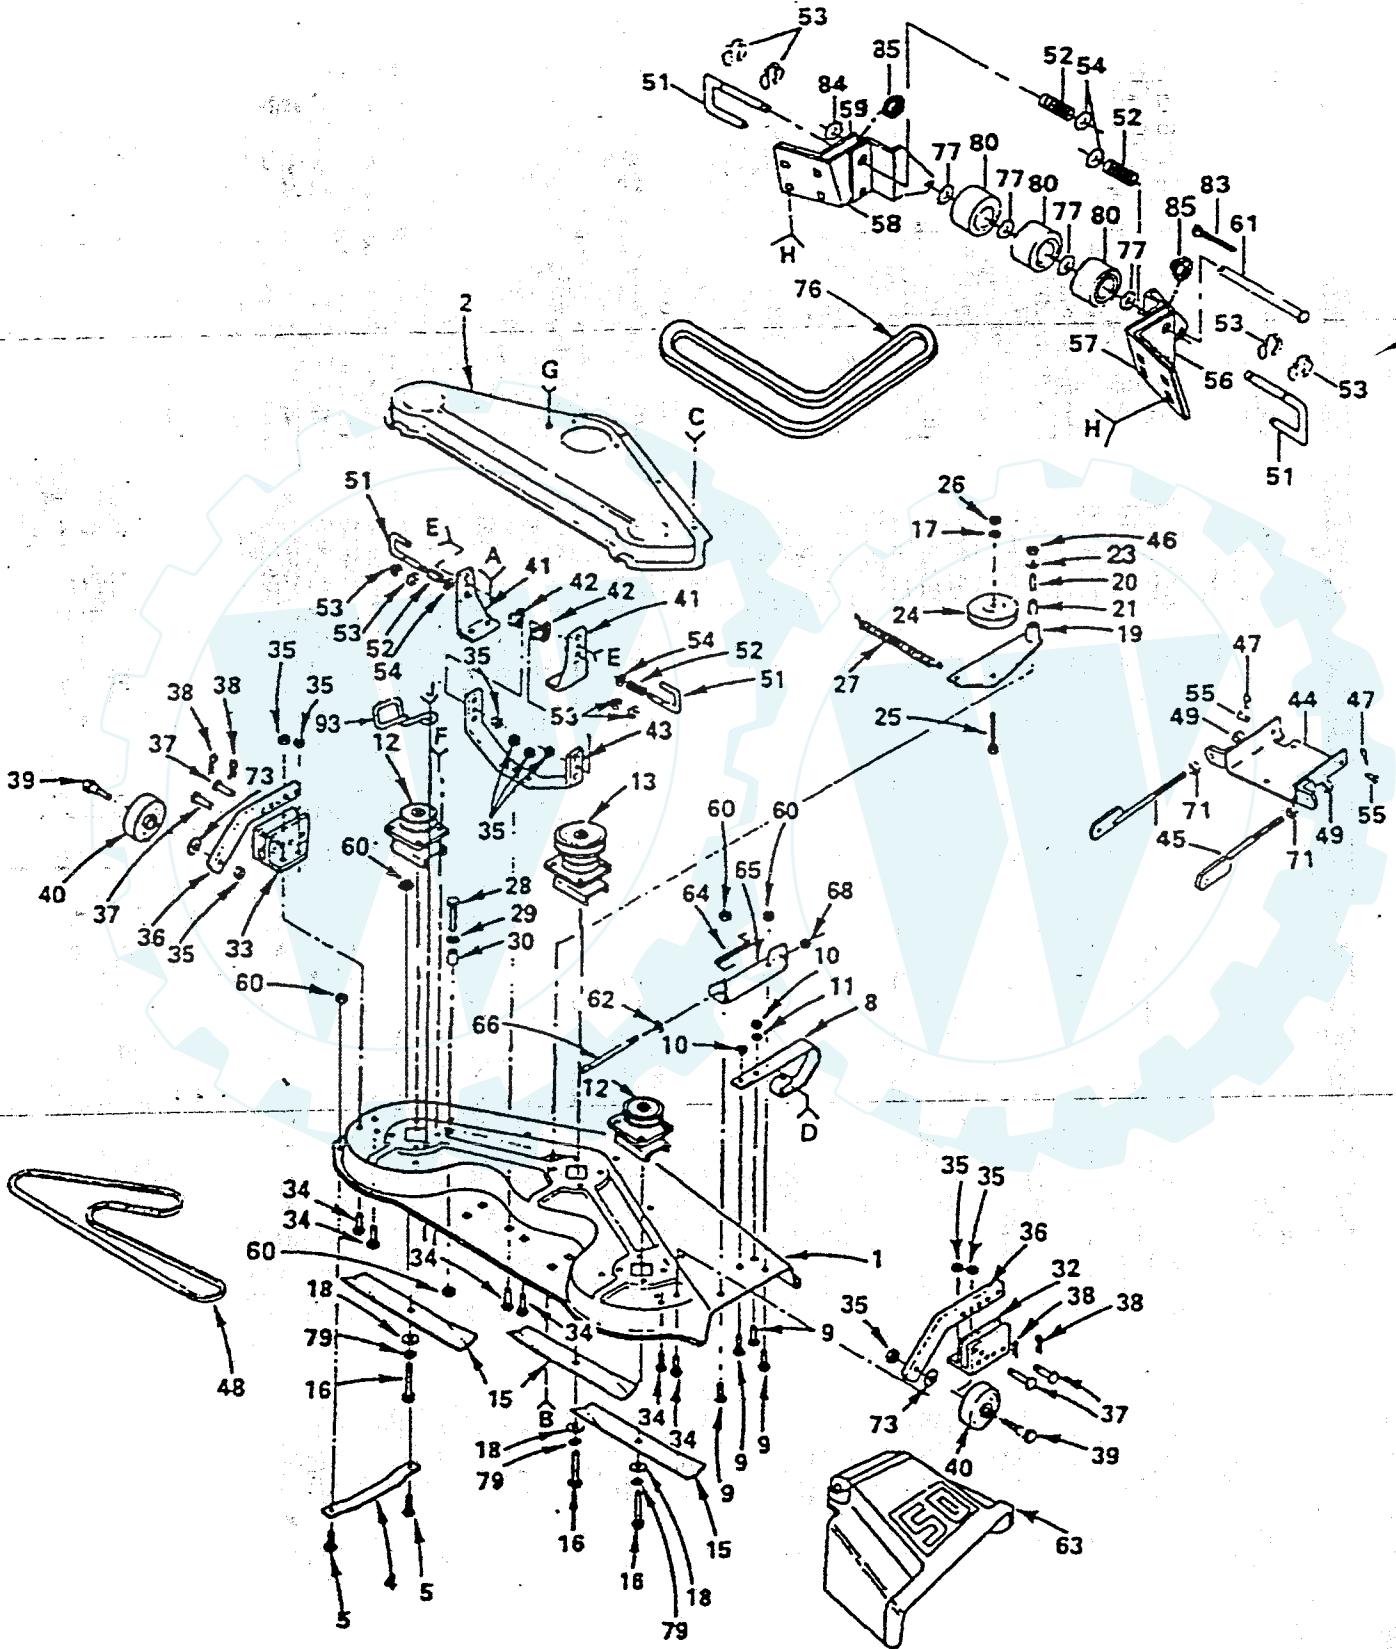

REPAIR PARTS

www.ersatzteil-service.de

18 H.P. GARDEN TRACTOR - MODEL NUMBER YE1850D

50" MOWER

KEY NO.	PART NO.	DESCRIPTION	KEY NO.	PART NO.	DESCRIPTION
1	121664X	Housing, Mower	42	110237X	Spacer
2	121811X	Cover-Drive, Deck	43	105434X	Brace, Suspension
3	17490508	Screw-Hex Washer Thd. Roll 5/16-18 x 1/2	44	109778X	Plate Assy., Mower Suspension
4	7631J	Runner, L.H.	45	109771X	Brkt., Suspension
5	72110505	Bolt, Carr. 5/16-18 x 5/8	46	73350500	Nut-Hex 5/16-18
6	10040500	Washer-Lock, 5/16	47	3146R	Retainer-Spring
7	73220500	Nut-Hex 5/16-18	48	3703J	V-Belt
8	120449X	Runner, R.H.	49	73680800	Nut, Crownlock 1/2-13
9	72140506	Bolt, Carr. 5/16-18 x 3/4	50	74760622	Boit, Hex 3/8-16 x 1-3/8
10	1685H	Locknut 5/16-18	51	105435X	Pin, Release
12	121658X	Mandrel-Secondary	52	3720R	Spring
13	121657X	Mandrel-Primary	53	12000039	Ring, Klip
14	17490612	Screw-Hex Washer Thd. Roll 3/8-16 x 3/4	54	19171612	Washer 17/32 x 1 x 12 Ga.
15	121798X	Blade	55	105440X	Pin, Clevis
16	74610624	Bolt-Hex, 3/8-24 x 1-1/2 Gr. 5	56	105458X	Brkt., Outer, R.H.
17	10040600	Washer-Lock, 3/8	57	109773X	Brkt., Inner, R.H.
18	19132012	Washer 13/32 x 1-1/4 x 12 Ga.	58	110997X	Brkt., Inner, L.H.
19	674A213	Arm Assembly, Idler	59	120000X	Brkt., Outer, L.H.
20	7834J	Liner-Bearing	60	73680500	Locknut 5/16-18
21	7835J	Bearing	61	109776X	Pin, Pivot
22	72110522	Bolt, Carriage 5/16-18 x 2-3/4	62	19111016	Washer 11/32 x 5/8 x 16 Ga.
23	19111816	Washer 11/32 x 1-1/8 x 16 Ga.	63	110509X	Shield, Deflector
24	102403X	Pulley, Idler	64	106734X	Spring, Deflector
25	74760624	Bolt-Hex 3/8-16 x 1-1/2	65	109743X	Bracket, Deflector
26	73220600	Nut-Hex 3/8-16	66	106735X	Rod, Hinge
27	104361X	Spring	68	110452X	Push Nut
28	74780520	Bolt-Hex 5/16-18 x 1-1/4 Gr. 5	71	73220800	Nut-Hex 1/2-13
29	19111216	Washer 11/32 x 3/4 x 16 Ga.	73	19171512	Washer 17/32 x 15/16 x 12 Ga
30	8438J	Spacer Split	74	72240608	Bolt, Carr. 3/8-16, 1
31	19111116	Washer 11/32 x 11/16 x 16 Ga.	76	110884X	V-Belt
32	105448X	Bracket, Ga. Wheel, R.H.	77	19151610	Washer 15/32 x 1 x 10 Ga
33	105449X	Bracket, Ga. Wheel, L.H.	79	10030600	Washer-Lock 3/8
34	72240606	Bolt, Carriage 3/8-16 x 3/4	80	109729X	Roller, Nose
35	73680600	Nut, Crownlock 3/8-16	83	76020412	Spring Retainer
36	105453X	Bar, Ga Wheel	84	19151616	Washer 15/32 x 1 x 16 Ga
37	5565J	Pin, Clevis	85	120135X	Spacer
38	4939M	Retainer, Spring	93	121352X	Keeper LH.
39	4898H	Bolt, Shoulder	—	127594X	Deck, Mower Complete
40	105455X	Wheel, Gauge	—	3713J	Decal-Instruction, Caution
41	105433X	Brkt., Suspension	—	121349X	Decal-Warning
			—	105185X	Decal Instruction
			—	123247X	Decal V-Belt Drive Schematic