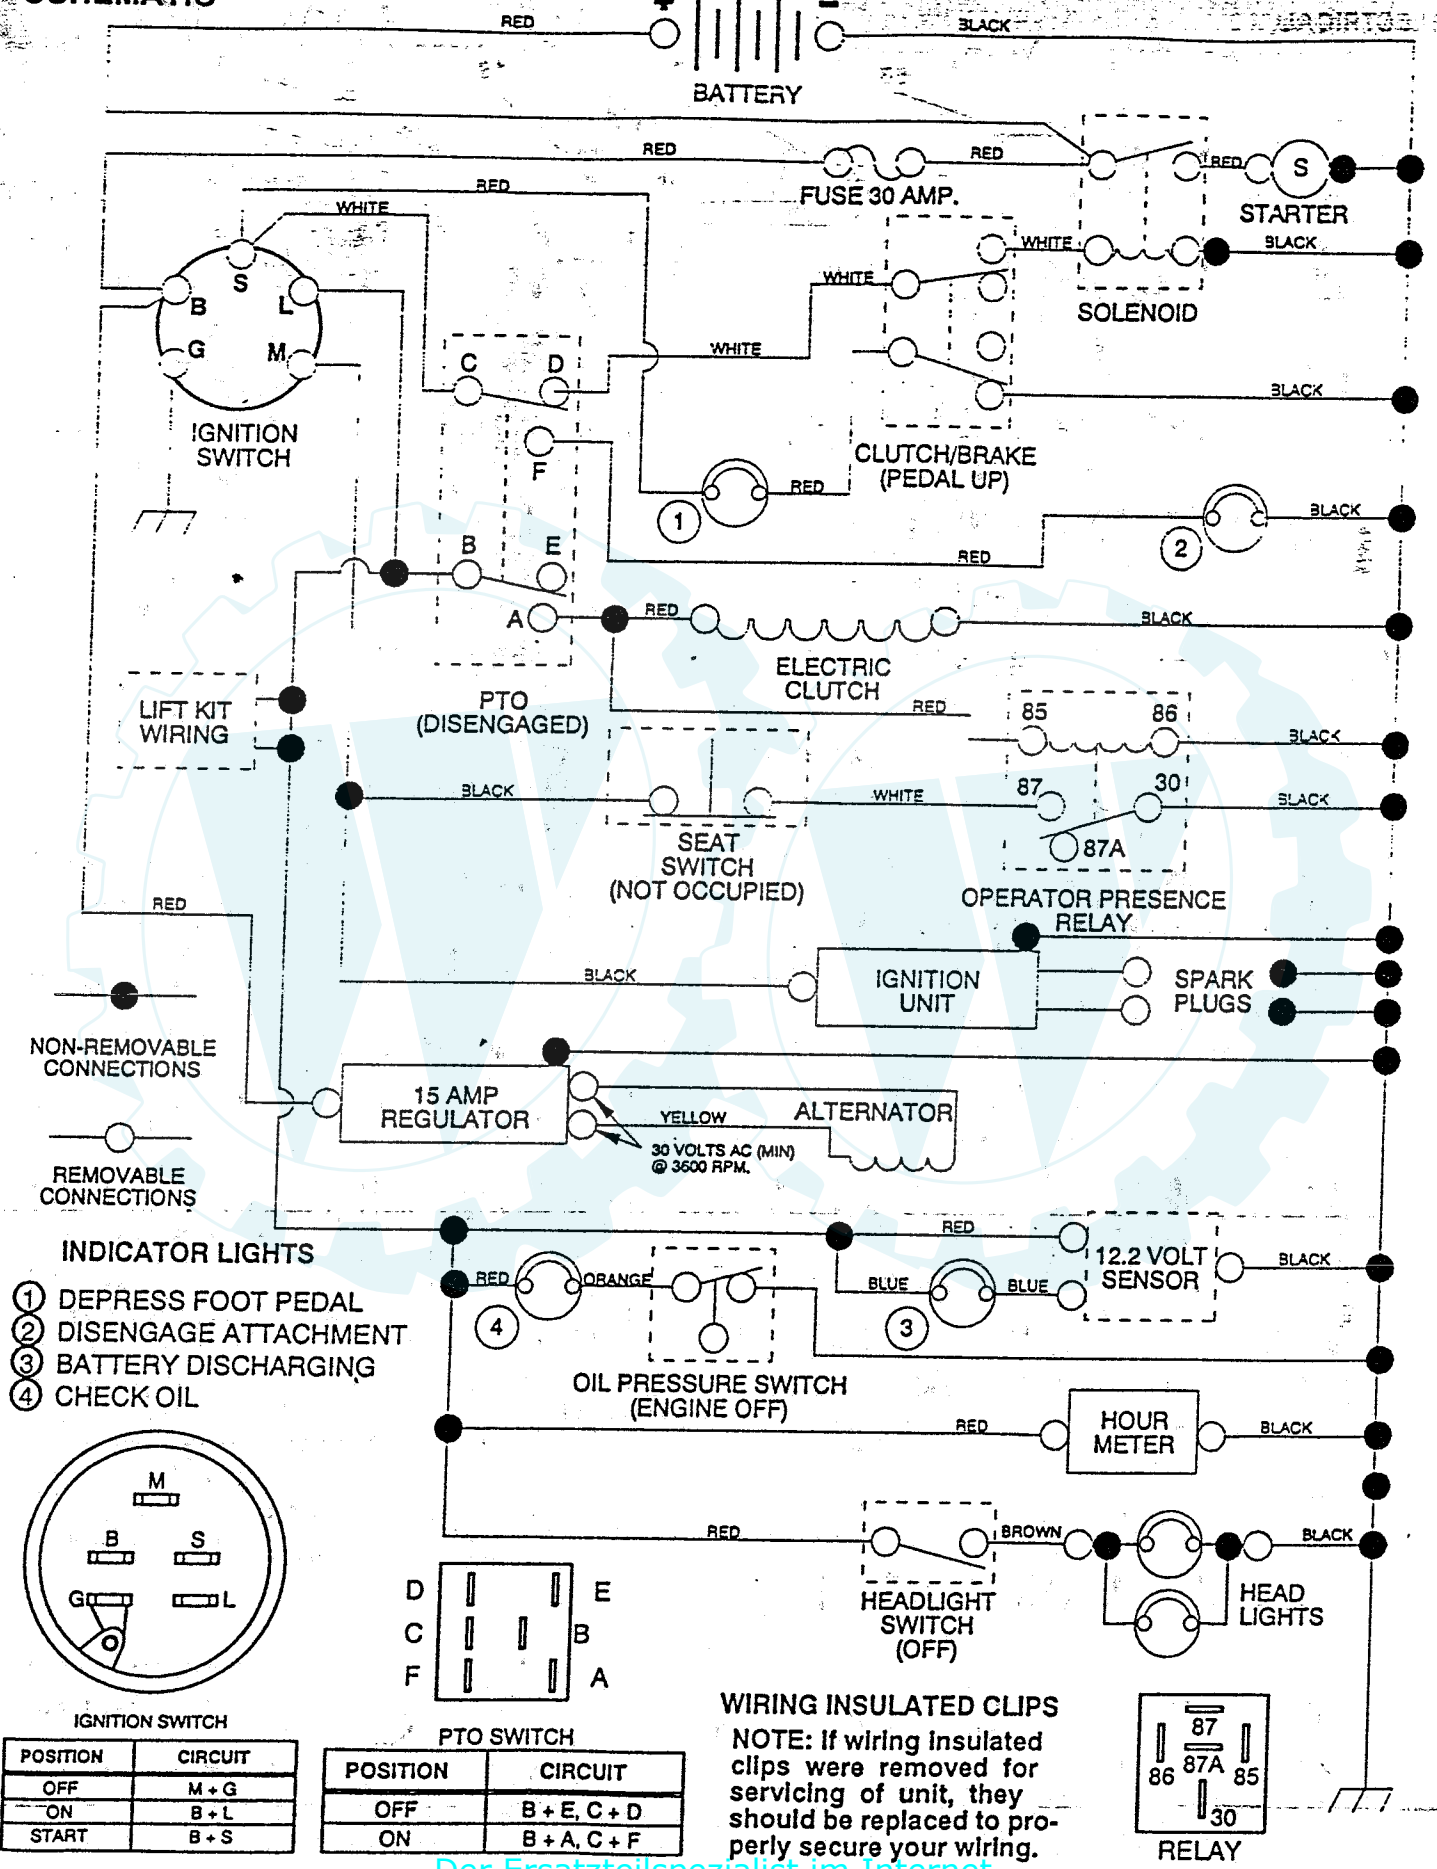

18 HP 50" RIDING GARDEN TRACTOR -- MODEL NUMBER YE1850D

SCHEMATIC

- ① DEPRESS FOOT PEDAL
- ② DISENGAGE ATTACHMENT
- ③ BATTERY DISCHARGING
- ④ CHECK OIL