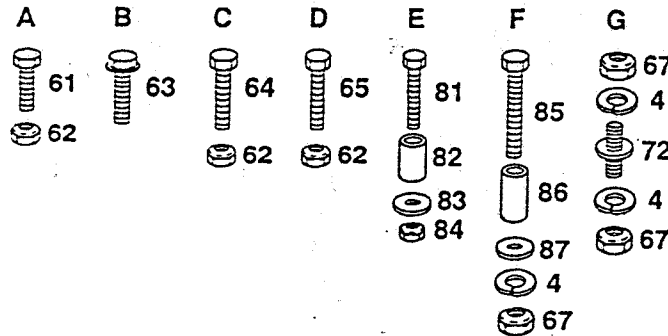

KEY NO.	PART NO.	DESCRIPTION	KEY NO.	PART NO.	DESCRIPTION
2	121584X	Insert - Steering Wheel	43	10041000	Washer, Lock 5/8
4	10040600	Washer - Lock 3/8	44	5298J	Tube, Pivot, Axle
5	19133808	Washer 13/32 x 2-3/8 x 8 Ga.	45	5297J	Axle Assembly, Front
6	121472X	Wheel, Steering	46	5292J	Bushing, Bellcrank
7	100711L	Adapter, Steering	48	5284J	Bracket, Axle
10	9038R	Bearing	49	19292016	Washer 29/32 x 1-1/4 x 16 Ga.
11	101274N	Support Assembly, Steering	56	121161X	Joint-Tie Rod - L.H thread
12	73680800	Nut, Lock 1/2-13	57	73700600	Nut Hex Jam 3/8-24 L.H.
13	19172610	Washer 17/32 x 1-5/8 x 10 Ga.	58	121162X	Rod-Tie
14	104239X	Bearing, Flanged	59	73360600	Nut Hex Jam 3/8-24
15	12000034	Klip Ring	60	121160X	Joint-Tie Rod-R H. Thread
16	6266H	Bearing, Thrust	61	74760612	Bolt Hex 3/8-16 x 3/4
17	5213J	Bracket, Frame Front	62	73680600	Nut- Lock 3/8-16
18	102439X	Bracket, Support, Steering	63	17490612	Screw- Hex Washer Thd. Rolling 3/8-16 x 3/4
19	73610600	Nut, Hex 3/8-24	64	74780616	Bolt-Hex 3/8-16 x 1 Gr. 5
20	120424X	Sector Assembly	65	74760616	Bolt-Hex 3/8-16 x 1
21	74780880	Bolt - Hex 1/2-13 x 5 Gr. 5	67	73220600	Nut-Hex 3/8-16
22	104591X	Shaft, Steering	72	106615X	Pin Mounting, Idler Bracket
23	110497X	Link, Drag	73	121749X	Washer, 25/32 x 1-1/4 x 16 Ga.
24	121168X	Spindle, L.H.	76	121177X	Collar Weld Ass'y.
26	121159X	Rod, Tie (Inc. Key #56-60)	79	120199X	Tube
27	9040H	Bearing	80	121232X	Dust Cap Cover
28	106228X361	Rim Assembly - 8" Front	81	74930516	Bolt 5/16 x 1
29	106230X	Tire	82	102933X	Spacer
29A	8134H	Tube (not furnished with tractor)	83	19111416	Washer 11/32 x 3/4 x 16 Ga.
30	12000029	Klip Ring	84	73680500	Locknut 5/16 x 18
31	104757X	Cap, Hub, Front	85	74760636	Bolt 3/8-16 x 2-1/4
32	121748X	Washer 25/32 x 1-5/8 x 16 Ga.	86	100644K	Bushing, Handle Clutch
33	59192	Cap, Valve	87	19131413	Washer 13/32 x 3/4 x 13 Ga.
34	65139	Stem, Valve	88	677A451	Pulley, Idler
35	278H	Fitting, Grease	89	19133808	Washer 13/32 x 2-3/8 x 8 Ga.
36	121167X	Spindle, R.H.	90	120542X	Bracket, Idler
38	108137X	Bellcrank Assembly	91	7190J	Spring
39	74781044	Bolt-Hex 5/8-11 x 2-3/4 Gr. 5	92	74760632	Bolt 3/8-16 x 2
41	6855M	Fitting, Grease			
42	73221000	Nut, Hex 5/8-11