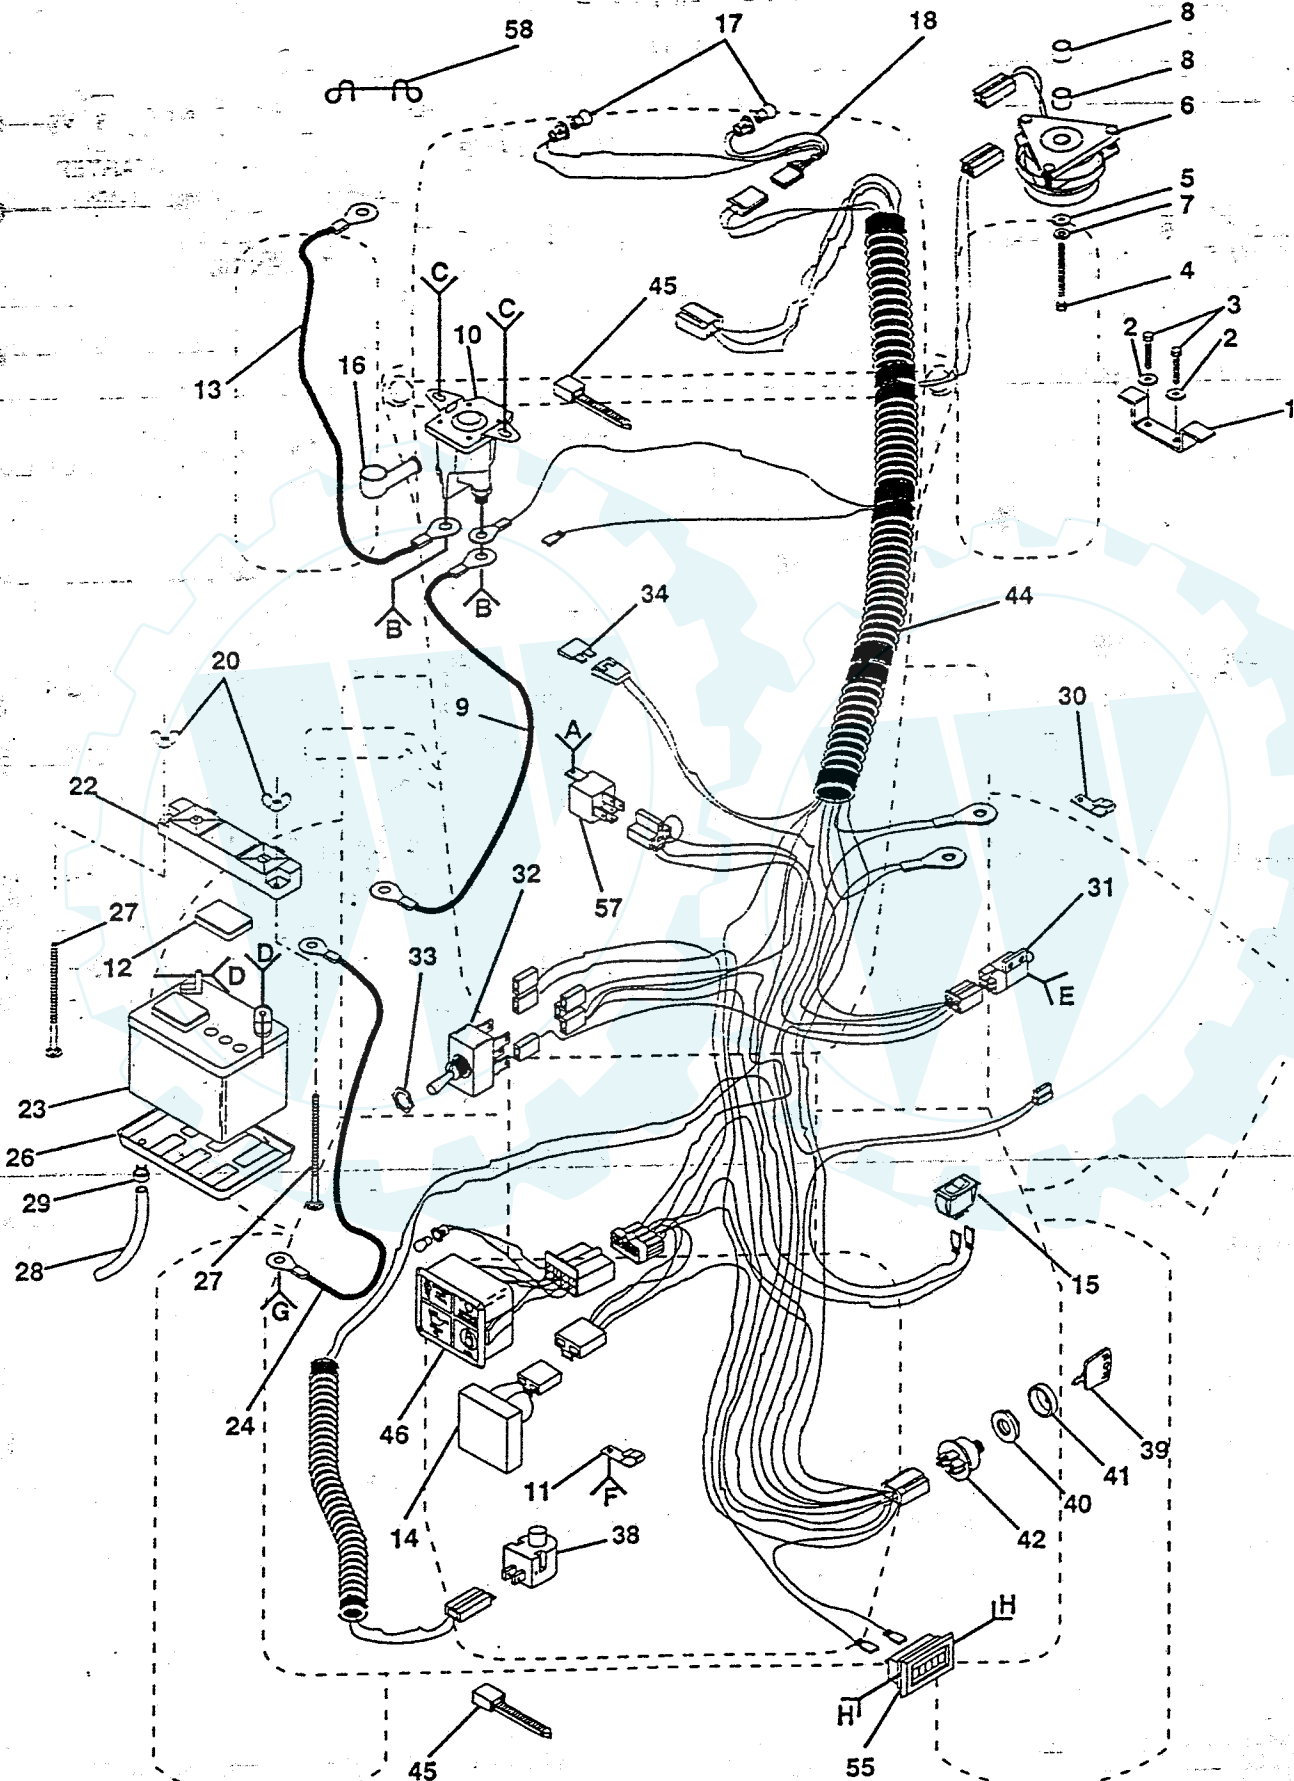

REPAIR PARTS

18 H.P. GARDEN TRACTOR - MODEL NUMBER YE1850D

ELECTRICAL

SCHEMATIC

REPAIR PARTS

www.ersatzteil-service.de

18 H.P. GARDEN TRACTOR - MODEL NUMBER YE1850D

ELECTRICAL

KEY NO.	PART NO.	DESCRIPTION	KEY NO.	PART NO.	DESCRIPTION
1	110882X	Stop - Clutch	38	121305X	Switch, Seat
2	10040600	Washer- Lock, 3/8	39	122147X	Key.
3	74780612	Bolt-Hex 3/8 - 16 x 3/4	40	109788X	Nut - Ignition
4	71130724	Bolt-Hex 7/16 - 20 x 1 - 1/2 GR8	41	109787X	Bezel, Ignition
5	126197X	Washer	42	4406R	Switch - Ignition
6	109550X	Clutch - Electric	43	74641008	Screw-Slot-Pan HD 10-32x1/2
7	10040700	Washer - Lock 7/16	44	127647	Harness - Ignition
8	106367X	Spacer - Clutch	45	7192J	Cable Tie
9	4206J	Cable - Battery	46	109555X	Light Package
10	109081X	Solenoid	47	10090400	Lockwasher 1/4
11	4171R	Clip - Insulated	48	73350400	Nut, Hex Jam 1/4 - 20
12	121264X	Battery Caps	49	17190408	Screw - Hex Washer Hd. Cutting 1/4-20 x 1/2
13	129458X	Cable - Starter	50	74760412	* Bolt - Hex Hd. 1/4 - 20 x 3/4
14	127385X	Sensor, Low Voltage	51	19091016	Washer 9/32 x 5/8 x 16 Ga.
15	110712X	Switch - Light	52	10040400	* Lockwasher 1/4
16	719J	Cover - Terminal	53	73220400	* Nut-Hex 1/4-20
17	7662J	Bulb - Light	54	71031008	Screw- Hex Washer Hd. #10-32 x 1 - 1/2
18	127441X	Harness - Light Socket	55	110940X	Meter, Hour
20	123198X	Nut Wing 1/4 - 20	56	17011008	Screw, #10-24 x 1/2
22	102476X	Guard - Terminal	57	109748X	Assembly - Relay
23	121537X	Battery	58	121465X	Tie, Wire
24	4207J	Cable Ground	59	11050600	Lockwasher, Ext. Tooth 3/8
26	7603J	Tray - Battery	—	129527	Owners Manual (English)
27	72240460	Bolt - Carriage 1/4- 20 x 7- 1/2	—	129528	Owners Manual (French)
28	100541K	Tube- Plastic	—	101539X	Sheet-Insruction, Tractor 15° Slope (English)
29	109596X	Clamp- Hose	—	101572X	Sheet-Insruction, Tractor 15° Slope (French)
30	100207K	Clip			
31	109553X	Switch- Interlock			
32	126018X	Switch - P.T.O.			
33	4022J	Nut - Hex			
34	6347R	Fuse - 30 Amp			
35	73951000	Nut - Keps No. 10- 32			

* STANDARD HARDWARE -- PURCHASE LOCALLY