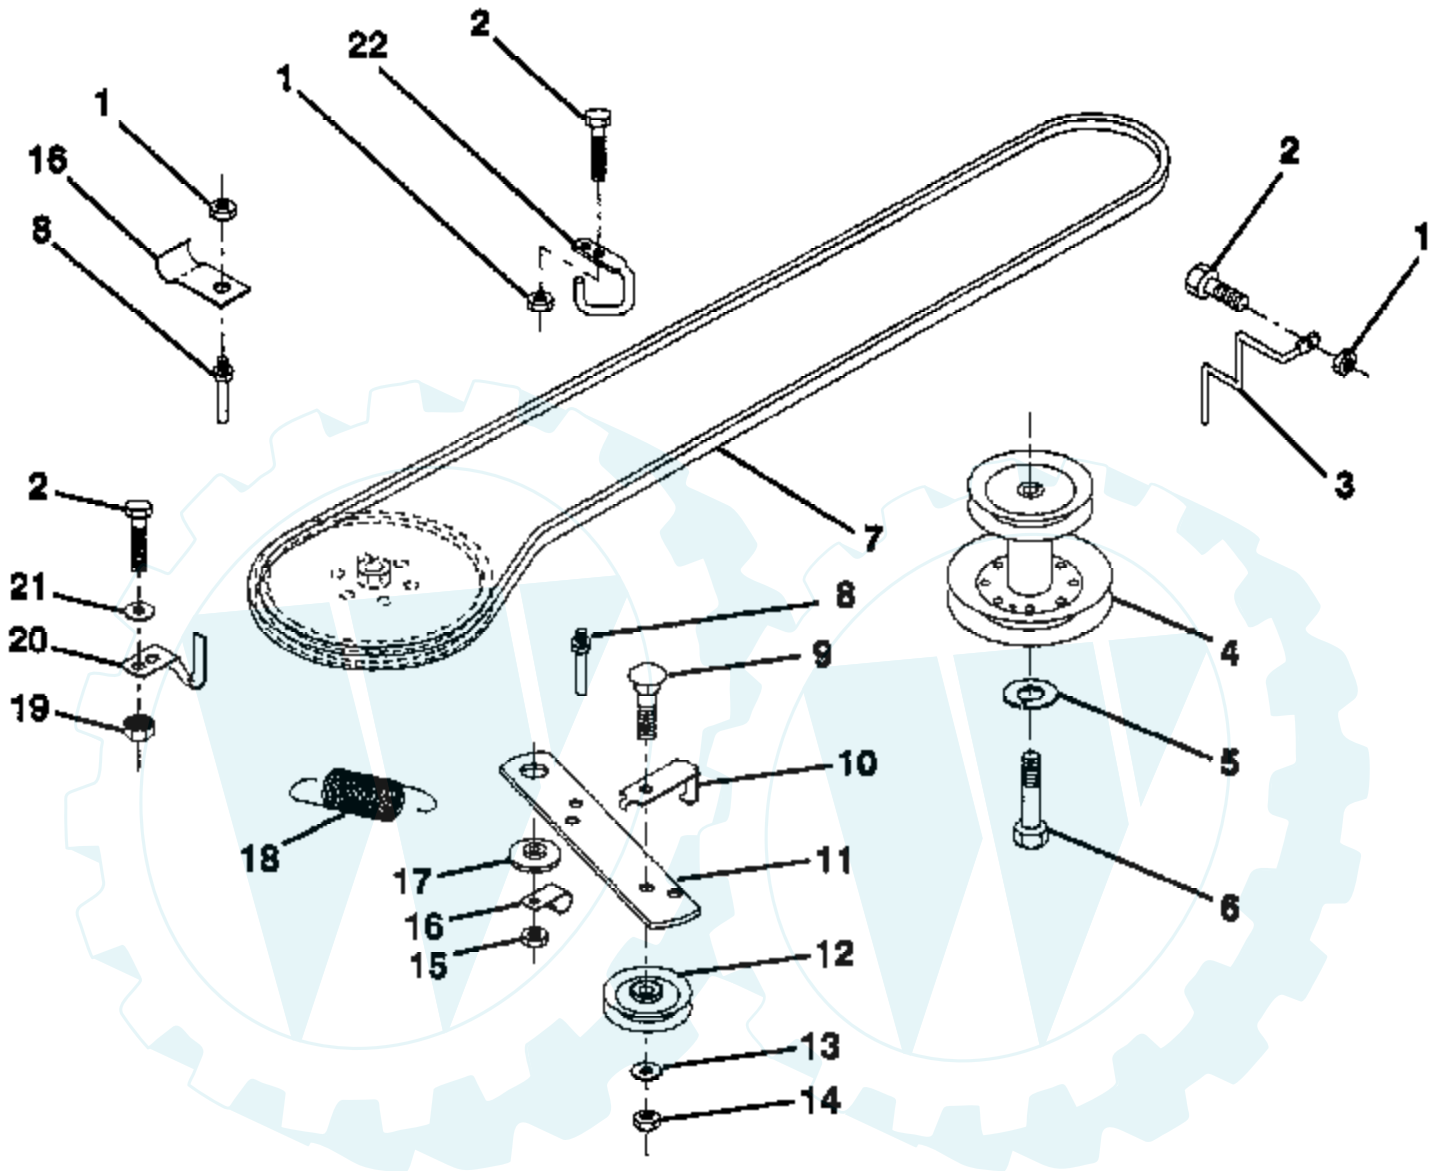

12 HP 38" LAWN TRACTOR - - MODEL NUMBER YE12R38A

GROUND DRIVE

NOTE: All component dimensions given in U.S. inches
1 inch = 25.4 mm

Ref #	Part Number	Qty	Description
1	73680500		SUB= 73690500
2	74760512		BOLT
3	132946		KEEPER MWR DR BLT
4	135036		SUB= 138029
5	10040700		LOCKWASHER
6	71130748		BOLT
7	124525X		BELT
8	123405X		"KEEPER,DRIVE BELT"
9	72140612		BOLT
10	123396X		"KEEP,IDLER DR BEL "
11	123395X		SUB= 140911
12	4859J		SUB= 123674X
13	19131316		WASHER
14	73930600		LOCKNUT
15	73680600		SUB= 73690600
16	126471X		"CLIP,INSULATOR"
17	122052X		SPACER RETAINER
18	131459		SUB= 532131459
19	73510500		NUT
20	123891X		"KEEPER,DR BELT "
21	19111016		WASHER
22	123404X		"KEEPER,FRA DR BEL "