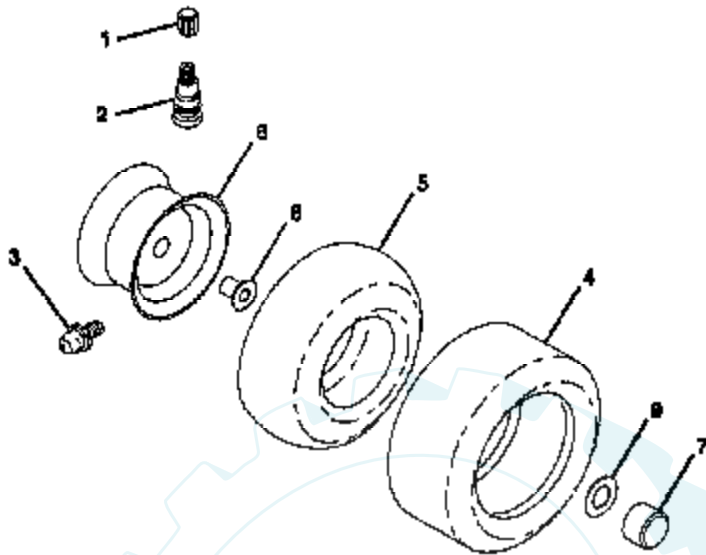

12 HP 38" LAWN TRACTOR - - MODEL NUMBER YE12R38A

WHEELS & TIRES

NOTE: All component dimensions given in U.S. inches
1 Inch = 25.4 mm

Ref #	Part Number	Qty	Description
1	59192		VALVE CAP
2	65139		VALVE STEM LT
3	278H		FITTING LT
4	132696		SUB= 532132696
	132703		SUB= 532132703
5	59904		TUBE.5.3/4.5/6
	8134H		TUBE.16X6.5/7.5-8
6	122394X361		SUB= 137237X417
	123412X361		RIM
7	104757X		HUB CAP
8	9040H		"FLANGE, BEARING"
9	121748X		WASHER