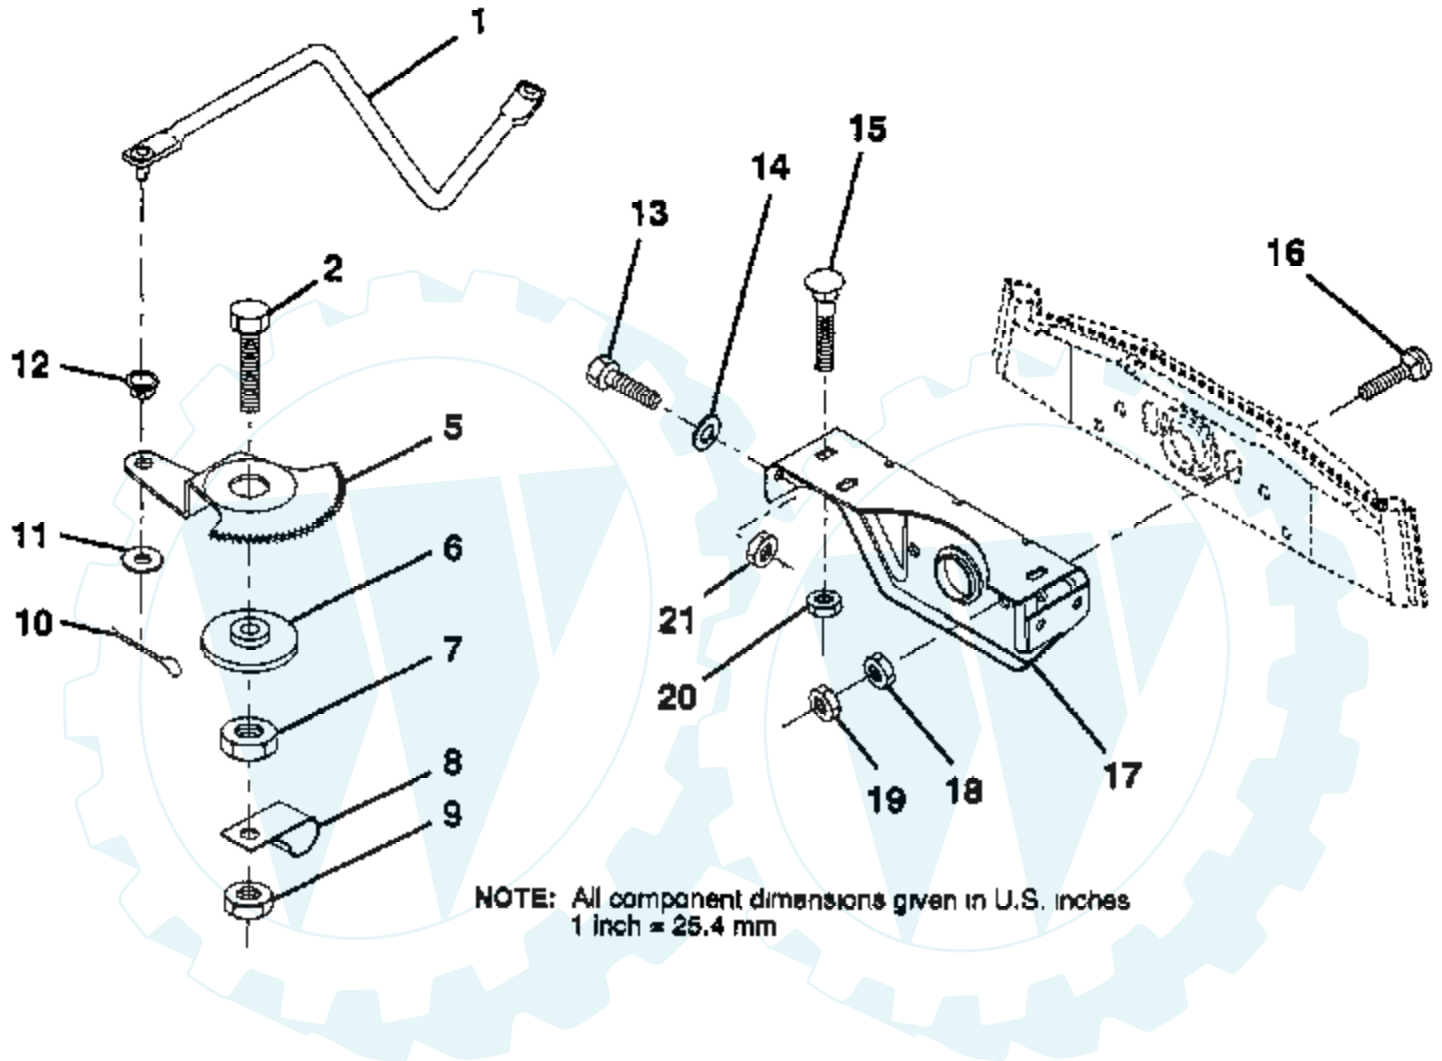

12 HP 38" LAWN TRACTOR - - MODEL NUMBER YE12R38A

SECTOR GEAR / AXLE SUPPORT

Ref #	Part Number	Qty	Description
1	132566		DRAG LINK
2	74780828		"BOLT,HEX"
5	121926X		GEAR SECTOR
6	121927X		BUSHING
7	73030800		NUT
8	126472X		CLIP INSULATOR
9	73680800		NUT LTV
10	76020412		COTTER PIN
11	19131316		WASHER
12	126847X		BUSHING.DRAGLINK
13	74760512		BOLT
14	19111416		WASHER
15	72110606		BOLT
16	72140622		BOLT
17	121912X		"SUPT,FRT AXLE"
18	73220600		NUT.HEX.3/8-16UNC
19	73930600		LOCKNUT
20	73680600		SUB= 73690600
21	73680500		SUB= 73690500