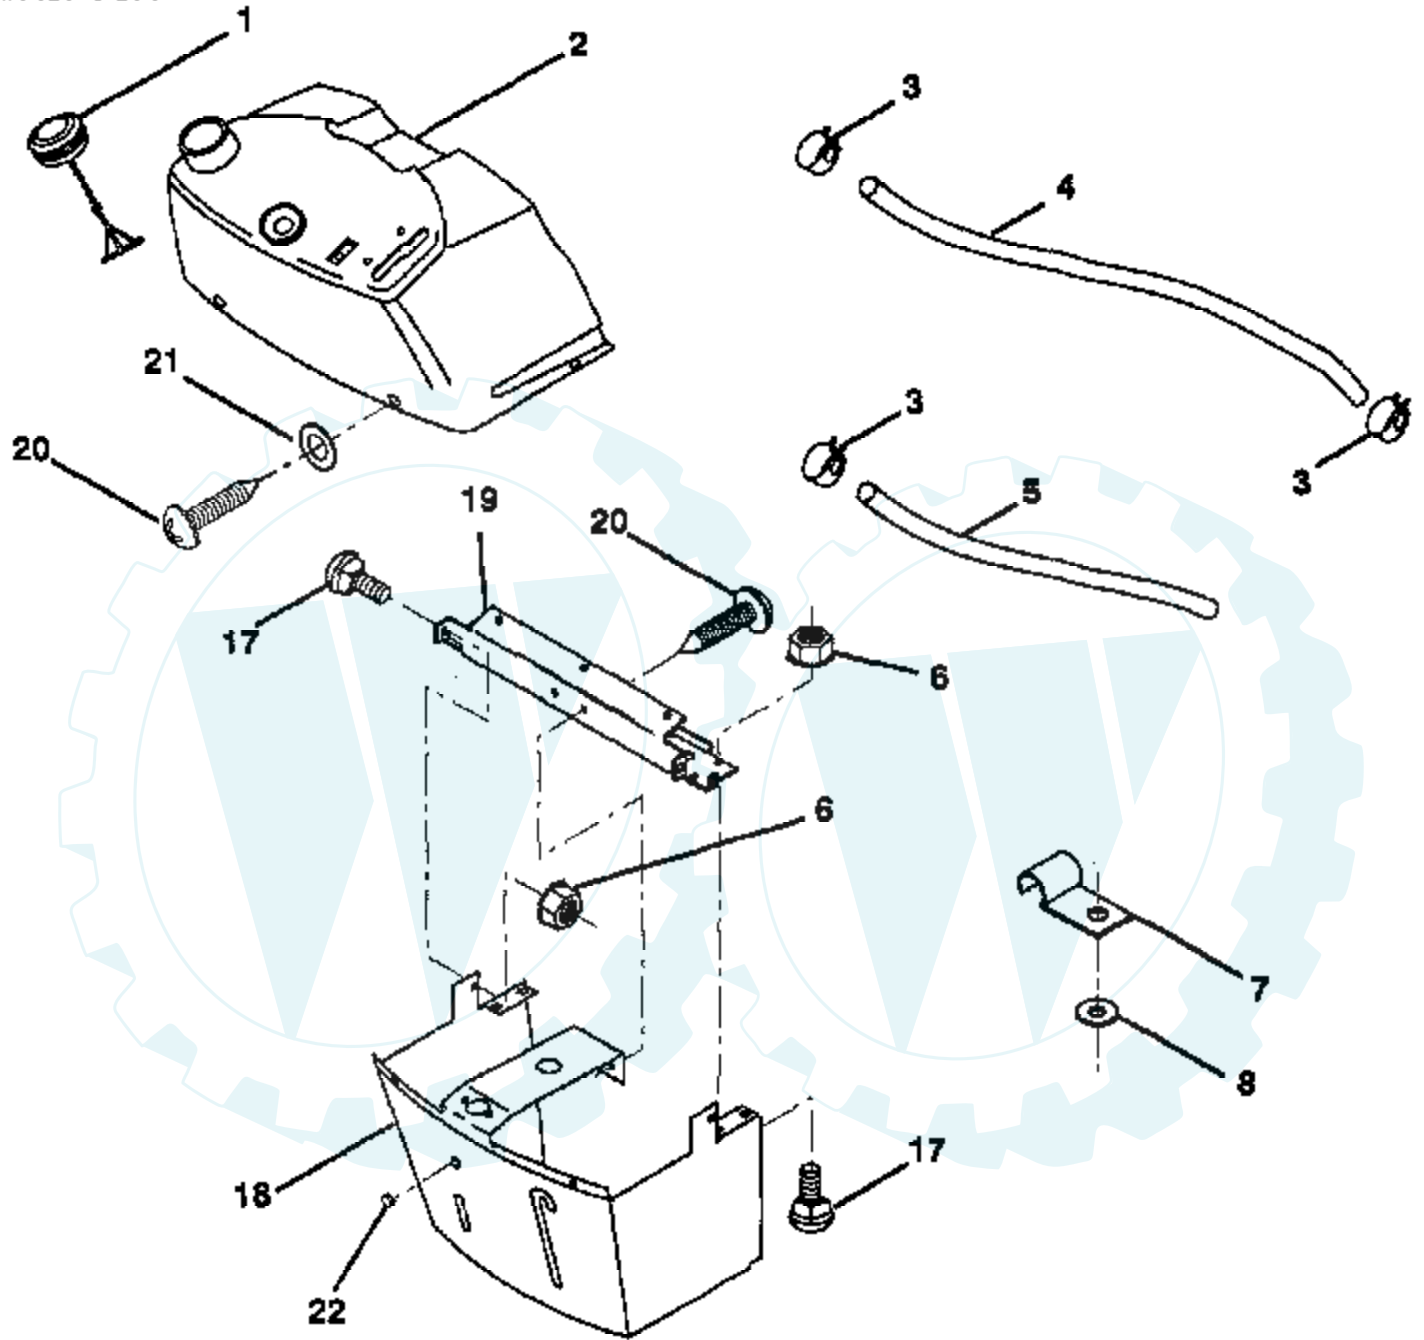

12 HP 38" LAWN TRACTOR - - MODEL NUMBER YE12R38A BRAKE / REAR MOWER LIFT ASSEMBLY

NOTE: All component dimensions given in U.S. Inches
1 inch = 25.4 mm

Ref #	Part Number	Qty	Description
1	71673		PLUNGER CAP T
2	123436X		"ROD,PARK BRAKE"
3	123437X		"BRKT,PARK BRAKE"
4	8883R		PEDAL COVER T
5	132205		BRK ASM CLUT LH
6	76020312		SUB= 3145
7	19131016		WASHER
8	17490508		SCREW LT
9	76020412		COTTER PIN
10	19131316		WASHER
11	131656		SUB= 136225
12	132563		ASM CLUT/BRK PED
13	123394X		"ROD,CLUTCH"
14	121978X		"BRKT,LIFT SHAFT"
15	133332		PVT BRAKE ARM ASM
16	19251816		WASHER T
17	12000034		KLIP RING
18	106888X		SPRING ROD LT
19	73350600		NUT
20	73680600		SUB= 73690600
21	131460		SUB= 532131460
22	127378		SUB= 144585
23	73680600		SUB= 73690600
24	19132012		WASHER
25	4921H		SPRING.RETAINER
26	73930600		LOCKNUT
27	132218		THREADED LINK
28	132221		ASM REAR MOW LIFT
29	72110506		SUB= 72270506
30	73510500		NUT
31	133095		COUNTER SPRING
32	133721		LINK LIFT LEVER

12 HP 38" LAWN TRACTOR -- MODEL NUMBER YE12R38A

DASHBOARD

NOTE: All component dimensions given in U.S. Inches
1 inch = 25.4 mm

Ref #	Part Number	Qty	Description
1	122015X		SUB= 141523
2	130914		SUB= 138392
3	123487X		HOSE CLAMP
4	8544R		SUB= 295J
5	8548R		FUEL LINE T
6	73510400		NUT
7	2751R		CLIP T
8	19091216		WASHER PM
17	72110404		BOLT
18	131886		SUPT ASM DASH
19	134744		CROSS BRACE
20	18000408		SUB= 818000408
21	19090816		WASHER
22	134014		PLUG DOME