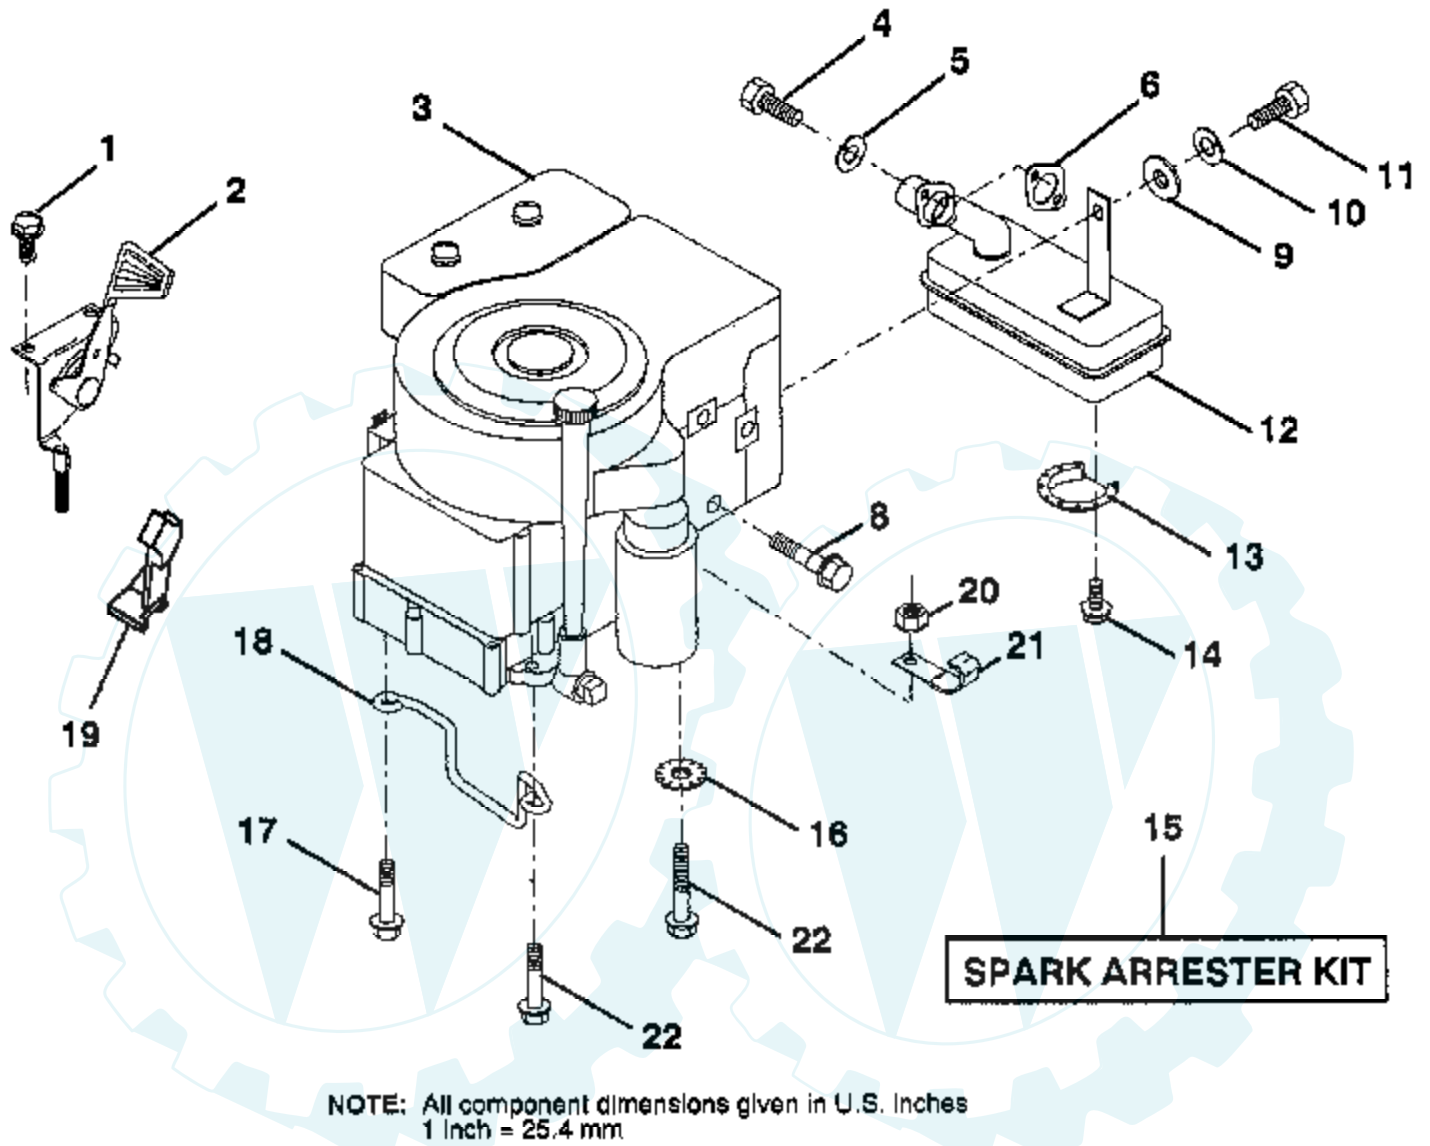

12 HP 38" LAWN TRACTOR -- MODEL NUMBER YE12R38A

DASHBOARD

NOTE: All component dimensions given in U.S. Inches
1 inch = 25.4 mm

Ref #	Part Number	Qty	Description
1	122015X		SUB= 141523
2	130914		SUB= 138392
3	123487X		HOSE CLAMP
4	8544R		SUB= 295J
5	8548R		FUEL LINE T
6	73510400		NUT
7	2751R		CLIP T
8	19091216		WASHER PM
17	72110404		BOLT
18	131886		SUPT ASM DASH
19	134744		CROSS BRACE
20	18000408		SUB= 818000408
21	19090816		WASHER
22	134014		PLUG DOME

12 HP 38" LAWN TRACTOR -- MODEL NUMBER YE12R38A

ELECTRICAL

Ref #	Part Number	Qty	Description
1	73510400		NUT
2	108423X		CABLE ASM.
3	121265X		SUB= 123899X
4	17211008		SCREW
5	108236X		BRACKET LT
6	104445X		SWITCH-INTER. GT
7	109553X		SWITCH INTERLOCKT
8	17021008		SCREW
9	122147X		KEY
10	123620X		SUB= 141226
11	124211X		NUT IGNITION
12	4406R		SUB= STD365402
13	124083X		COVER IGNITION SW
14	7192J		WIRE TIE
15	121305X		SWITCH SEAT
16	73510500		NUT
17	108824X		FUSE HYT
18	128353		CABLE ASSY
19	132222		SUB= 532132222
20	73350400		NUT
21	10090400		SUB= 10040400
22	74780408		BOLT
23	11050400		LOCKWASHER
24	131563		SUB= 154336
25	109081X		SUB= 146154
26	74760412		BOLT LT
27	19091016		WASHER
28	10040400		LOCKWASHER
29	121264X		"CAP,BATTERY "
30	73220400		SUB= 50675
31	7662J		SUB= 4152J
32	127441X		SUB= 136850
33	110712X		SWITCH LT

12 HP 38" LAWN TRACTOR - - MODEL NUMBER YE12R38A

ENGINE / THROTTLE

Ref #	Part Number	Qty	Description
1	17720408		SCREW
2	133025		SUB= 532133025
3	131951		ENGINE BRIGGS AND STRATTON
4	71070512		SCREW
5	10040500		LOCKWASHER
6	125593X		SUB= 272293
7	73220500		NUT.HEX.5/16-18
8	121094X		BOLT T
9	19101216		WASHER
10	10040400		LOCKWASHER
11	74780412		SUB= 74780414
12	123676X		SUB= 137437
13	101326L		DEFLECTOR.222573
14	17030808		SUB= 17030814
15	121851X		SUB= 532137180
16	11050600		LOCKWASHER
17	17490624		SCREW LT
18	126636X		"KEEPER,DR BELT GR"
19	133097		SUB= 532133097
20	73510600		NUT
21	2751R		CLIP T
22	17490632		SCREW LT