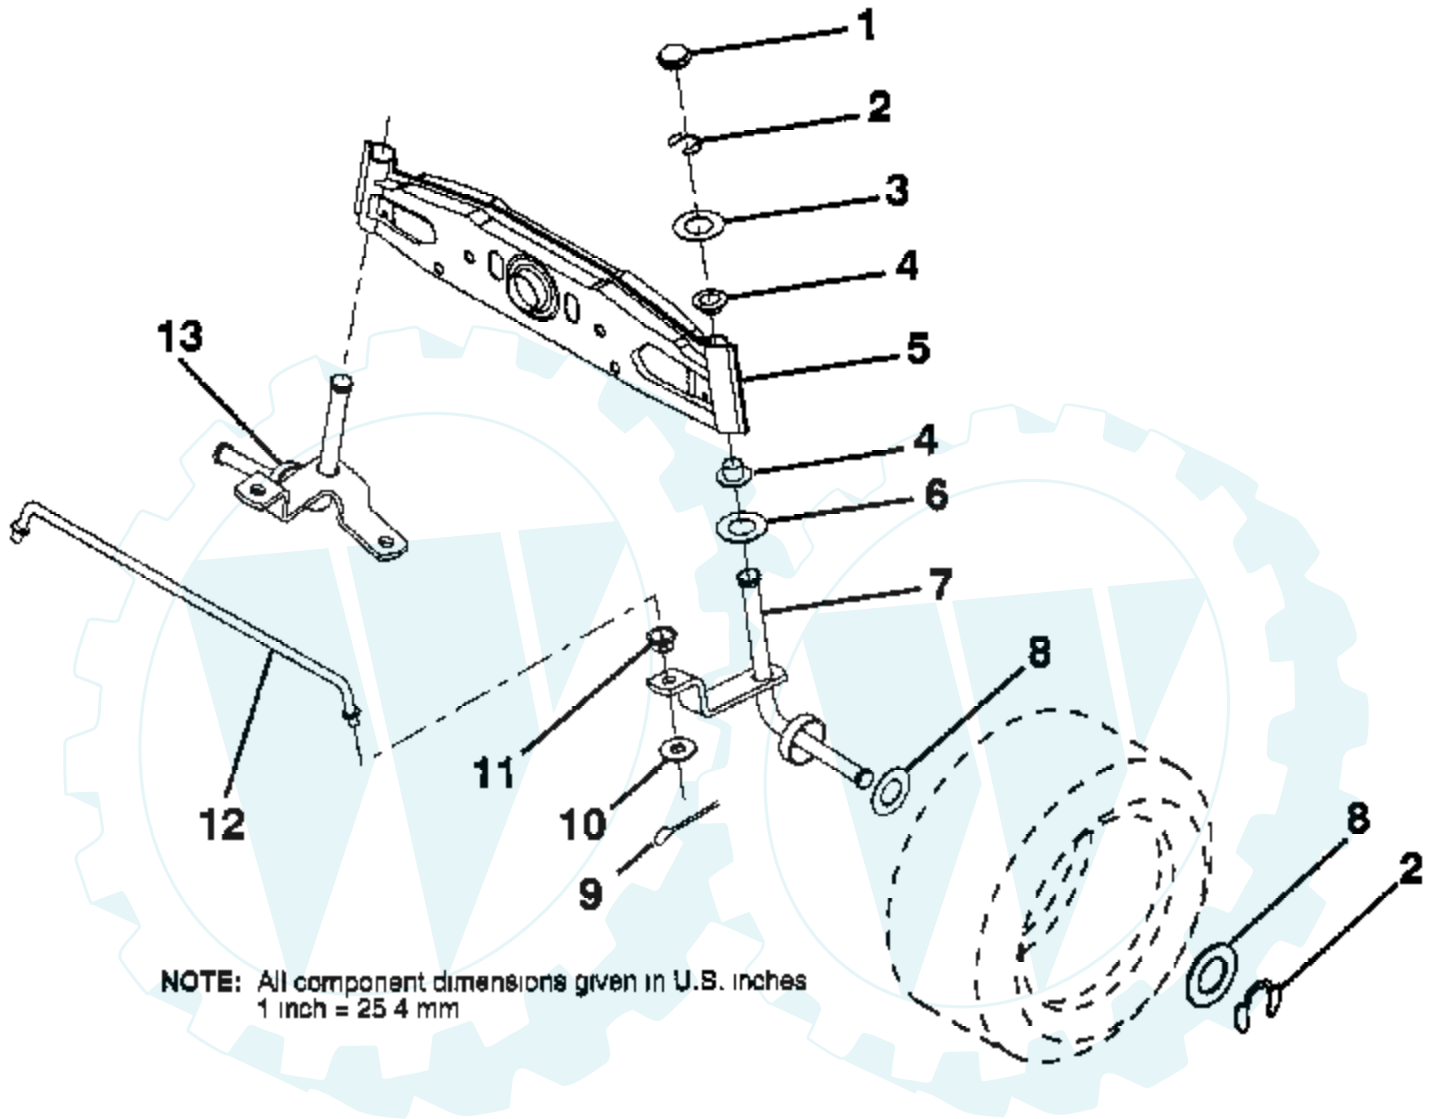

12 HP 38" LAWN TRACTOR - - MODEL NUMBER YE12R38A

FRONT AXLE

Ref #	Part Number	Qty	Description
1	121232X		CAP
2	12000029		RING
3	121748X		WASHER
4	121922X		NYLINER
5	121914X		AXLE FRONT
6	6266H		WASHER .T
7	121919X		SPINDLE RH
8	121749X		WASHER
9	76020412		COTTER PIN
10	19131316		WASHER
11	126847X		BUSHING.DRAGLINK
12	121924X		ROD TIE
13	121916X		SPINDLE LH