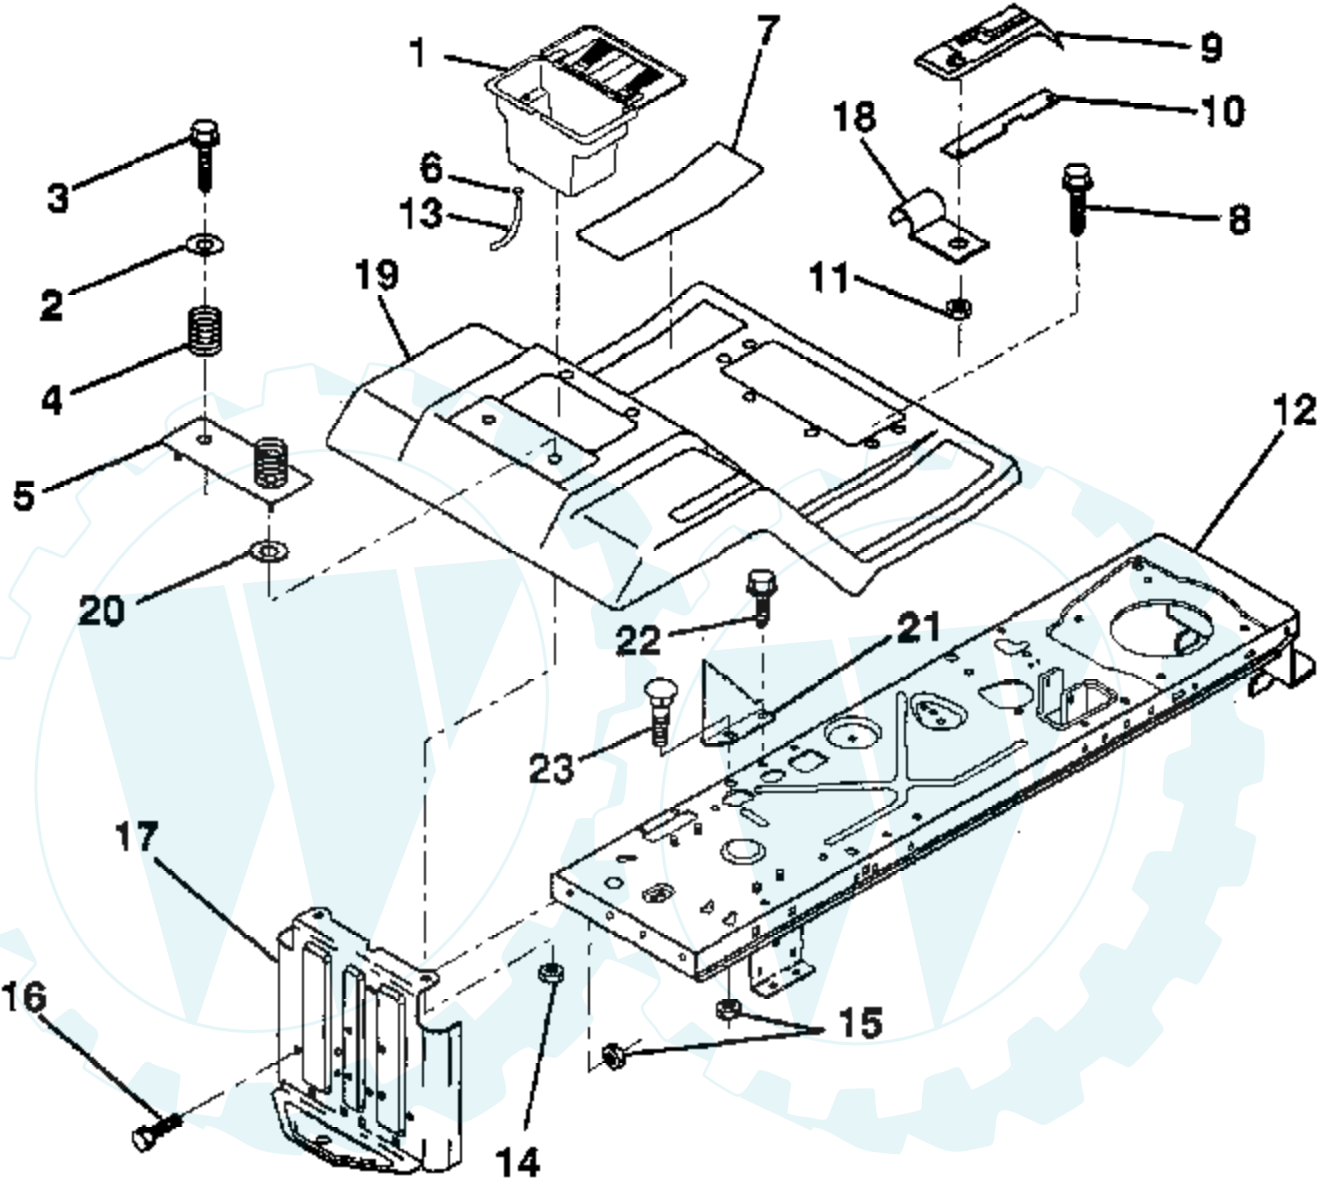

12 HP 38" LAWN TRACTOR - - MODEL NUMBER YE12R38A

ENGINE / THROTTLE

Ref #	Part Number	Qty	Description
1	17720408		SCREW
2	133025		SUB= 532133025
3	131951		ENGINE BRIGGS AND STRATTON
4	71070512		SCREW
5	10040500		LOCKWASHER
6	125593X		SUB= 272293
7	73220500		NUT.HEX.5/16-18
8	121094X		BOLT T
9	19101216		WASHER
10	10040400		LOCKWASHER
11	74780412		SUB= 74780414
12	123676X		SUB= 137437
13	101326L		DEFLECTOR.222573
14	17030808		SUB= 17030814
15	121851X		SUB= 532137180
16	11050600		LOCKWASHER
17	17490624		SCREW LT
18	126636X		"KEEPER,DR BELT GR"
19	133097		SUB= 532133097
20	73510600		NUT
21	2751R		CLIP T
22	17490632		SCREW LT

12 HP 38" LAWN TRACTOR - - MODEL NUMBER YE12R38A
FENDER / CHASSIS

NOTE: All component dimensions given in U.S. Inches
1 Inch = 25.4 mm

Ref #	Part Number	Qty	Description
1	129965		SUB= 156417
2	19132012		WASHER
3	17490612		SCREW
4	124181X		SPRING COMPRESSIO
5	127115X505		BTRY FENDER PLATE
6	109596X		HOSE CLAMP T
7	124144X		PAD FOOTREST
8	17490512		SCREW
9	126995X		SUB= 126995X428
10	124307X		"SHIFT LOCK, BAR"
11	124346X		NUT
12	133384		SUB= 139893
13	105687X		SUB= 109238X
14	73510400		NUT
15	73680500		SUB= 73690500
16	74760512		BOLT
17	127880		DRAWBAR
18	126470X		"CLIP,INSULATOR"
19	132650X505		SUB= 140956X505
20	19091413		WASHER
21	132562		SUB= 140297
22	17490508		SCREW LT
23	72110506		SUB= 72270506