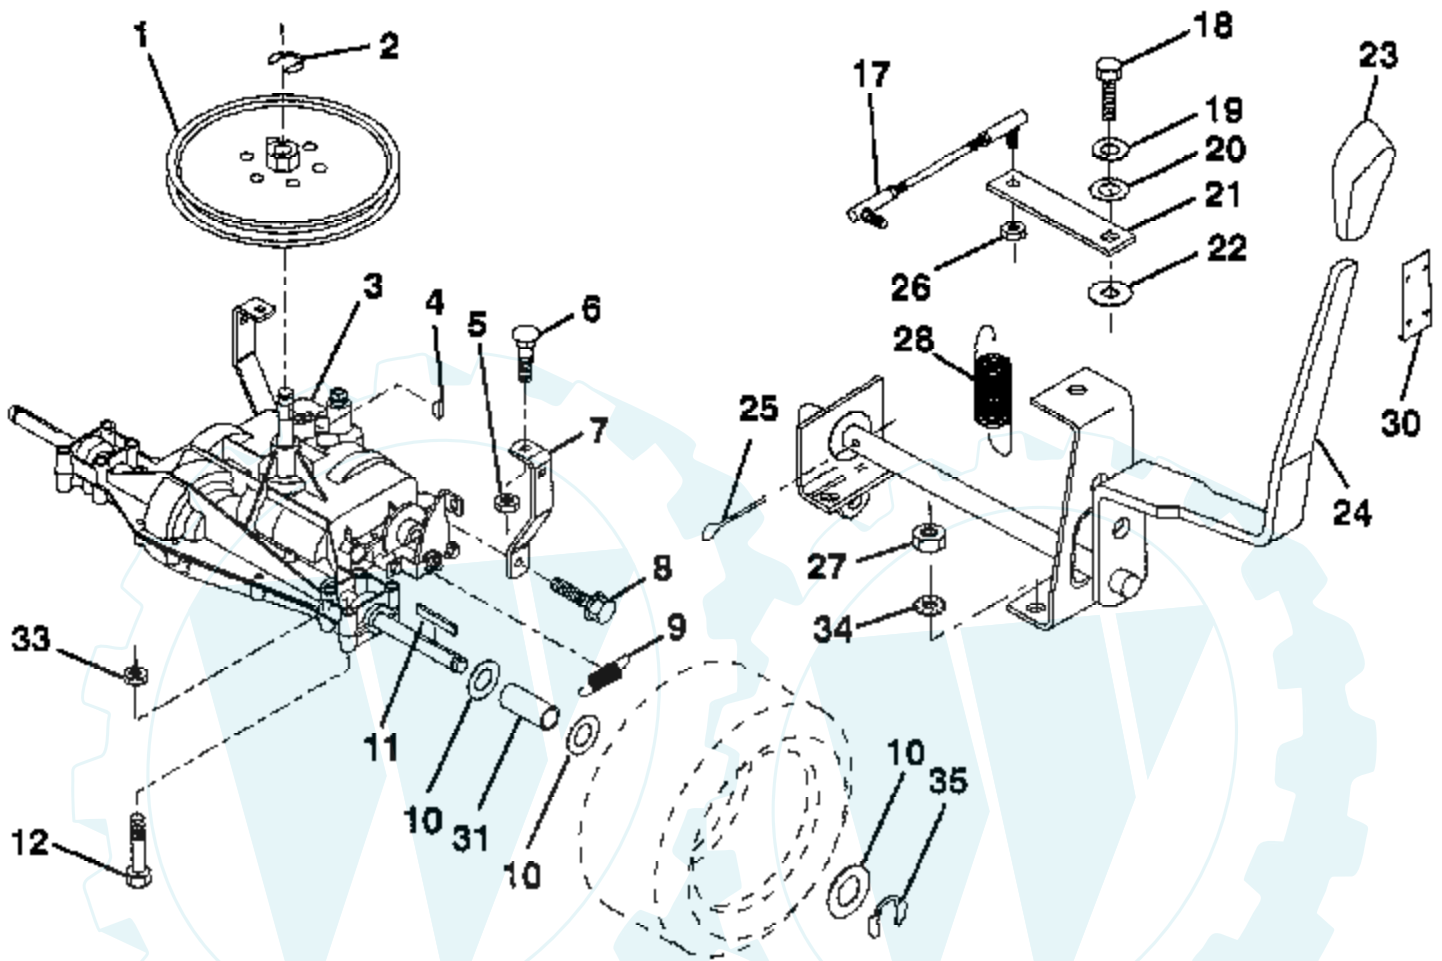

12 HP 38" LAWN TRACTOR - - MODEL NUMBER YE12R38A

TRANSAXLE

NOTE: All component dimensions given in U.S. inches
1 inch = 25.4 mm

Ref #	Part Number	Qty	Description
1	123385X		PULLEY
2	12000028		SUB= 2267J
3	123655X		SUB= 137366
4	2228M		SUB= 2228M1
5	73680500		SUB= 73690500
6	72140506		BOLT
7	123378X		"STRAP,TORQUE"
8	17490512		SCREW
9	110422X		SUB= 146682
10	121749X		WASHER
11	123583X		SQUARE KEY
12	74760644		BOLT
17	123632X		"LINK,SHIFT"
18	71040412		SUB= 74550412
19	10040400		LOCKWASHER
20	19091210		WASHER LT
21	123539X		"ARM,SHIFT"
22	105701X		WASH-SHFT PLT LT
23	122011X		"KNOB,SHT CONTROL"
24	128202		SUB= 532128202
25	76020416		PIN COTTER 1/8
26	73810500		NUT.LOCK.5/16-24
27	73510500		NUT
28	128085		"SPRING,EXT"
30	123692X		KNOB RETAINER
31	123409X		SPACER
33	73680600		SUB= 73690600
34	11050500		LOCKWASHER.5/16.E
35	12000001		E-RING LT