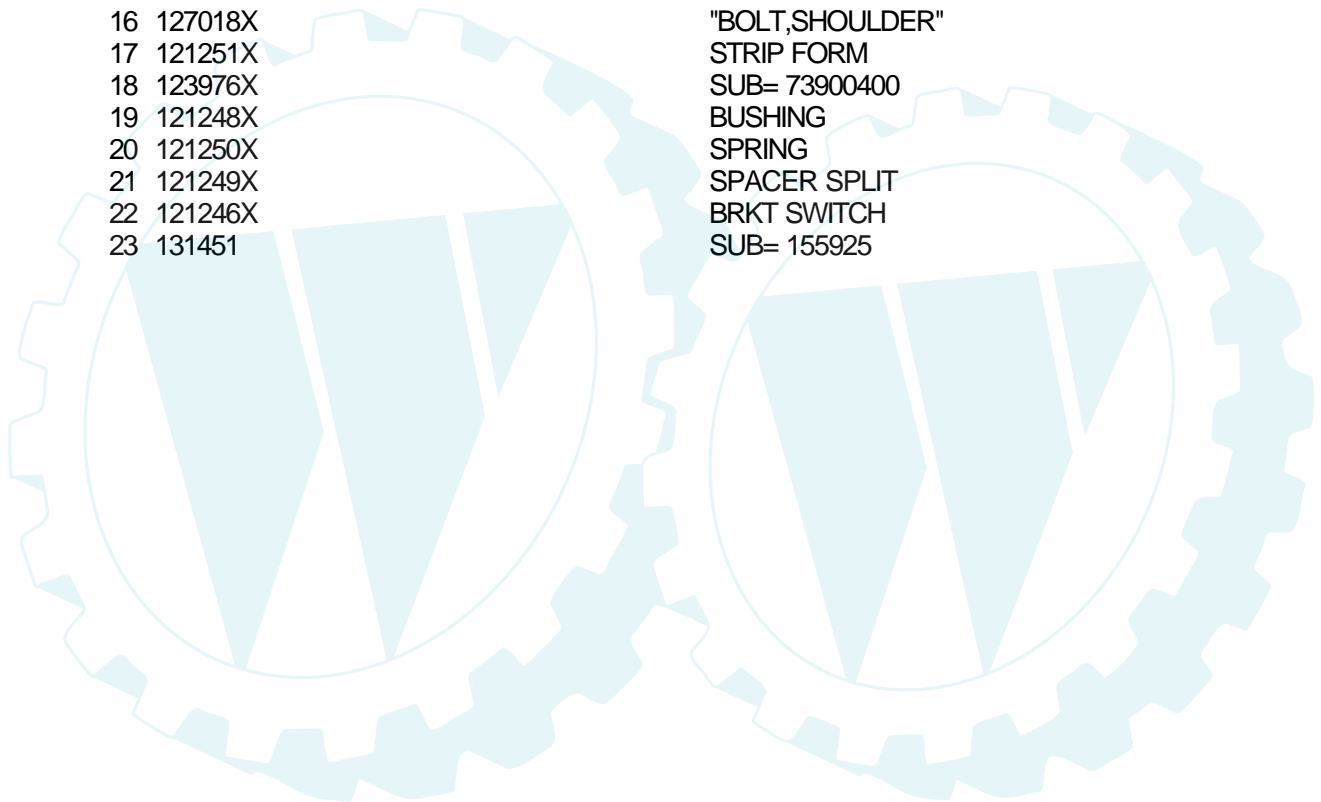

Ref #	Part Number	Qty	Description
1	72050411		SUB= 872050411
2	127436		SUB= 140119
3	127426X		SUB= 140119
4	73680500		SUB= 73690500
5	105529X		SUB= 139888
6	4171R		CLIP T
7	73951000		"NUT,KEPS"
8	74760612		SUB= 74780612
9	126656X		SUB= 140551
10	126471X		"CLIP,INSULATOR"
11	19131210		WASHER
12	73680600		SUB= 73690600
13	120068X		"KNOB 1/2"" YT"
15	19171912		WASHER
16	127018X		"BOLT,SHOULDER"
17	121251X		STRIP FORM
18	123976X		SUB= 73900400
19	121248X		BUSHING
20	121250X		SPRING
21	121249X		SPACER SPLIT
22	121246X		BRKT SWITCH
23	131451		SUB= 155925