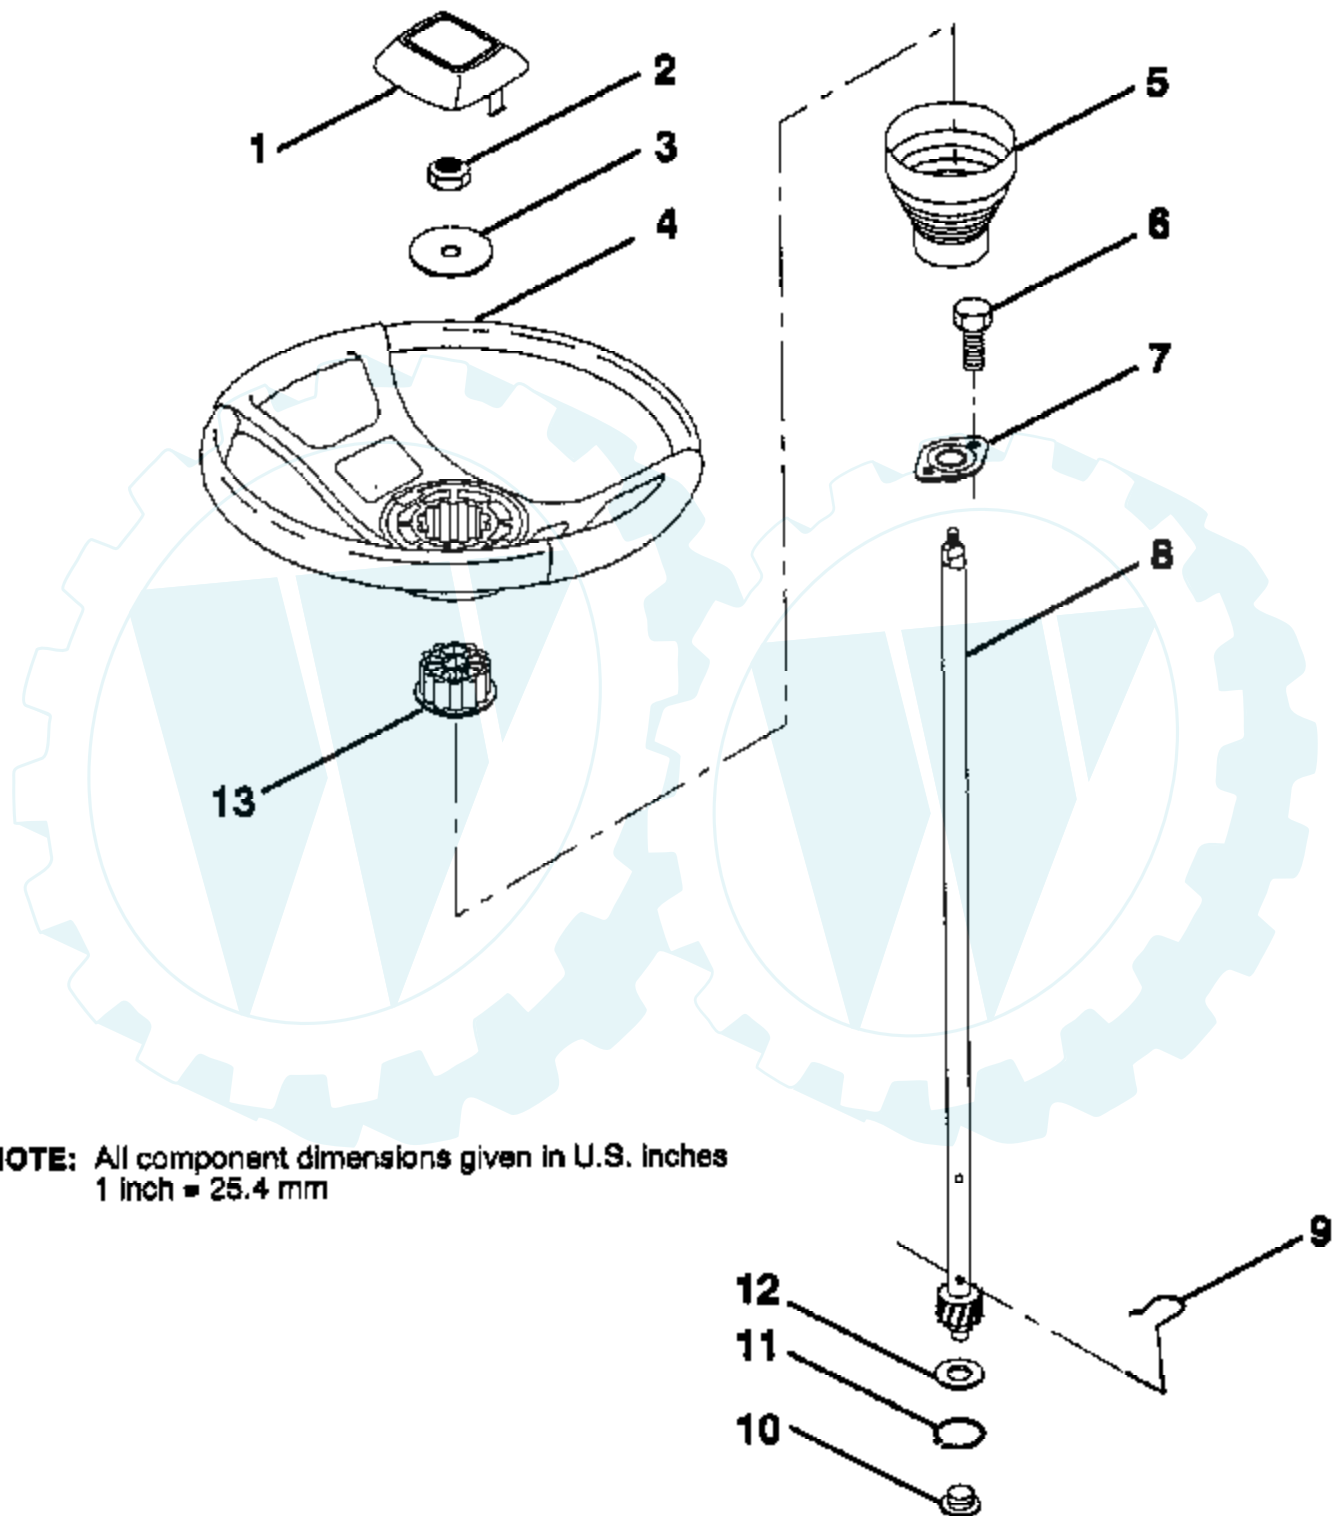

12 HP 38" LAWN TRACTOR - - MODEL NUMBER YE12R38A

MOWER LIFT LEVER

NOTE: All component dimensions given in U S inches
1 Inch = 25.4 mm

Ref #	Part Number	Qty	Description
1	126470X		"CLIP,INSULATOR"
2	122018X		BRKT CLUTCH
3	74780408		BOLT
4	73680600		SUB= 73690600
5	132552		CLUTCH LEVER AS
6	106451X		"BOLT, SHOULDER LT"
7	135110		MWR CLUT ARM ASM
8	74930624		BOLT
10	76020412		COTTER PIN
12	132929		LIFT LEVER HANDLE
13	133761		LIFT HANDLE ASM
14	133939		COMP CLUTCH SPRNG
15	19131616		WASHER HYT
18	135107		TRUNNION
19	73680400		SUB= 73690400
20	74760644		BOLT
22	132561		LIFT LEVER BRKT
23	76020312		SUB= 3145
24	7672J		WASHER
25	121933X		TUBE SPACER
27	121466X		KNOB
30	135039		ROD TENSION CLUTC
31	73930600		LOCKNUT
32	133435		SPRING EXT
33	407H		ROLL PIN
34	73680500		SUB= 73690500
35	133603		VINYL CAP RED
36	72140506		BOLT
37	120754X		SUB= 126847X

12 HP 38" LAWN TRACTOR - - MODEL NUMBER YE12R38A

SECTOR GEAR / AXLE SUPPORT

Ref #	Part Number	Qty	Description
1	132566		DRAG LINK
2	74780828		"BOLT,HEX"
5	121926X		GEAR SECTOR
6	121927X		BUSHING
7	73030800		NUT
8	126472X		CLIP INSULATOR
9	73680800		NUT LTV
10	76020412		COTTER PIN
11	19131316		WASHER
12	126847X		BUSHING.DRAGLINK
13	74760512		BOLT
14	19111416		WASHER
15	72110606		BOLT
16	72140622		BOLT
17	121912X		"SUPT,FRT AXLE"
18	73220600		NUT.HEX.3/8-16UNC
19	73930600		LOCKNUT
20	73680600		SUB= 73690600
21	73680500		SUB= 73690500

12 HP 38" LAWN TRACTOR - - MODEL NUMBER YE12R38A STEERING WHEEL

NOTE: All component dimensions given in U.S. inches
1 inch = 25.4 mm

Ref #	Part Number	Qty	Description
1	121584X		INSERT STEERING
2	7810H		GRIPCO NUT
3	19133808		WASHER T
4	100713N		SUB= 150547
5	121472X		SUB= 150546
6	17431008		SUB= 98000165
7	102803X		SUB= 918102803X
8	123651X		SUB= 148966
9	124210X		STEERING CLIP
10	123438X		BUSHING STEER LWR
11	12000045		RING
12	19211616		WASHER LT
13	104820X		ADAPTER-WHEEL LT