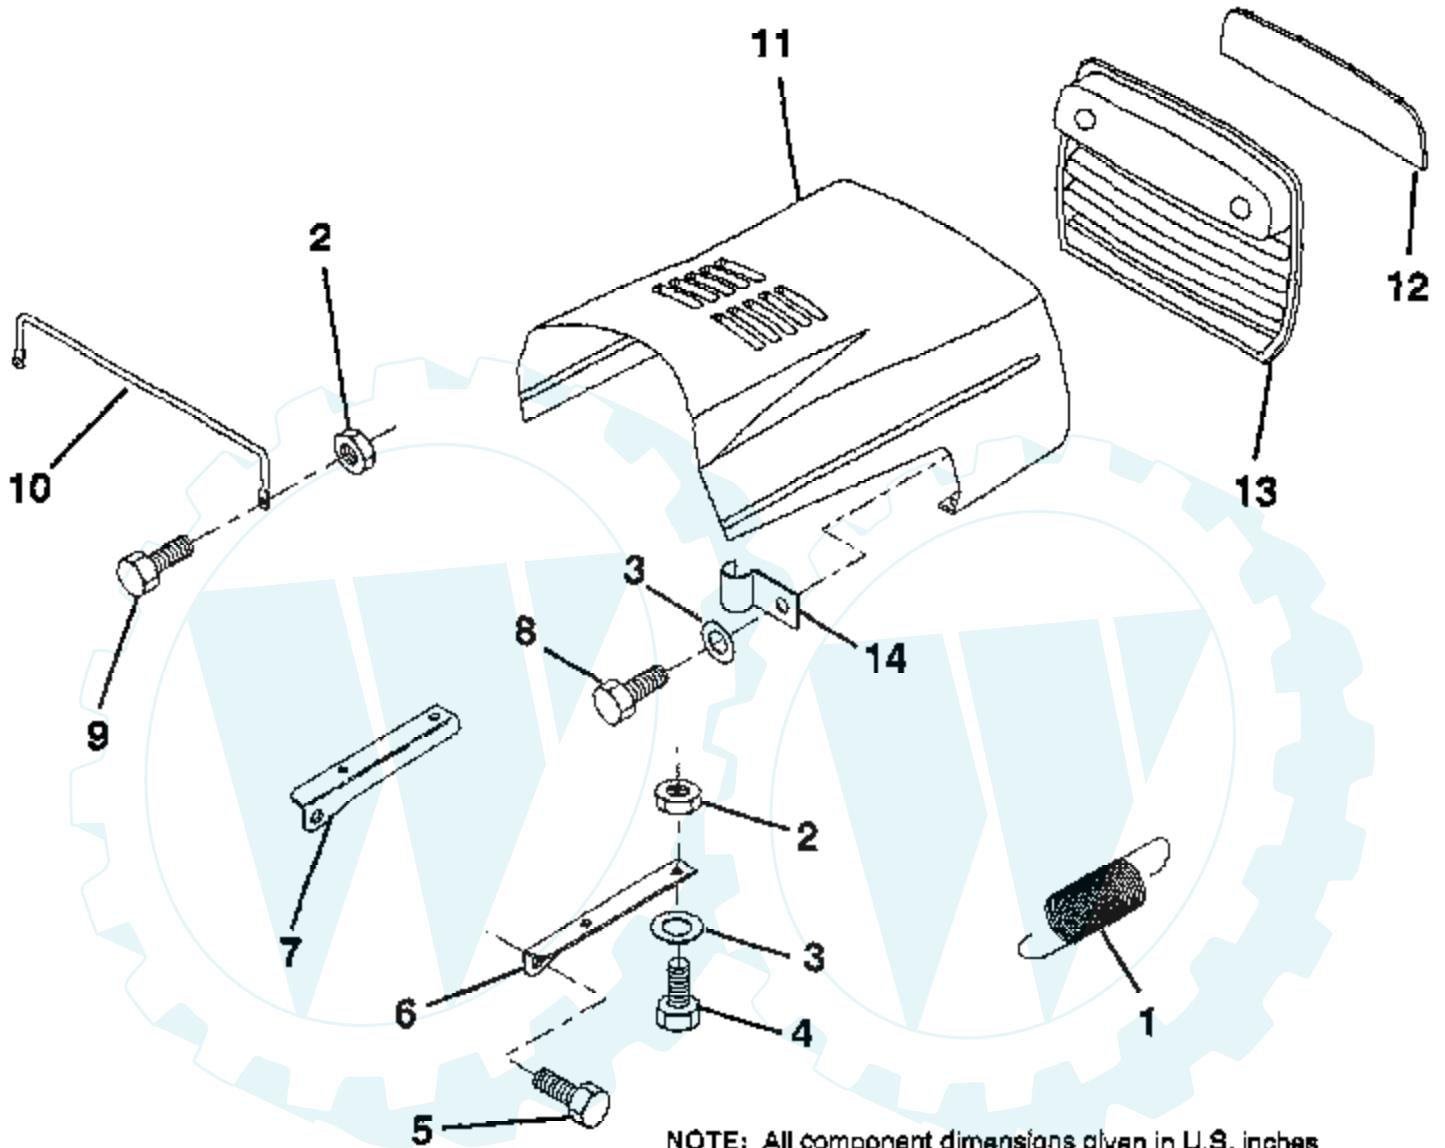

12 HP 38" LAWN TRACTOR - - MODEL NUMBER YE12R38A

GROUND DRIVE

NOTE: All component dimensions given in U.S. inches
1 inch = 25.4 mm

Ref #	Part Number	Qty	Description
1	73680500		SUB= 73690500
2	74760512		BOLT
3	132946		KEEPER MWR DR BLT
4	135036		SUB= 138029
5	10040700		LOCKWASHER
6	71130748		BOLT
7	124525X		BELT
8	123405X		"KEEPER,DRIVE BELT"
9	72140612		BOLT
10	123396X		"KEEP,IDLER DR BEL "
11	123395X		SUB= 140911
12	4859J		SUB= 123674X
13	19131316		WASHER
14	73930600		LOCKNUT
15	73680600		SUB= 73690600
16	126471X		"CLIP,INSULATOR"
17	122052X		SPACER RETAINER
18	131459		SUB= 532131459
19	73510500		NUT
20	123891X		"KEEPER,DR BELT "
21	19111016		WASHER
22	123404X		"KEEPER,FRA DR BEL "

12 HP 38" LAWN TRACTOR - - MODEL NUMBER YE12R38A

HOOD

NOTE: All component dimensions given in U.S. inches
1 inch = 25.4 mm

Ref #	Part Number	Qty	Description
1	124657X		EXT SPRING
2	73510400		NUT
3	19091016		WASHER
4	74780410		BOLT
5	126675X		SUB= 139888
6	122549X		BRKT HOOD RH
7	122548X		BRKT HOOD LH
8	17411310		SUB= 17521312
9	74780412		SUB= 74780414
10	123693X		"BRACE,HOOD"
11	132918X505		HOOD
12	122035X		LENS
13	127029X		GRILL
14	2751R		CLIP T