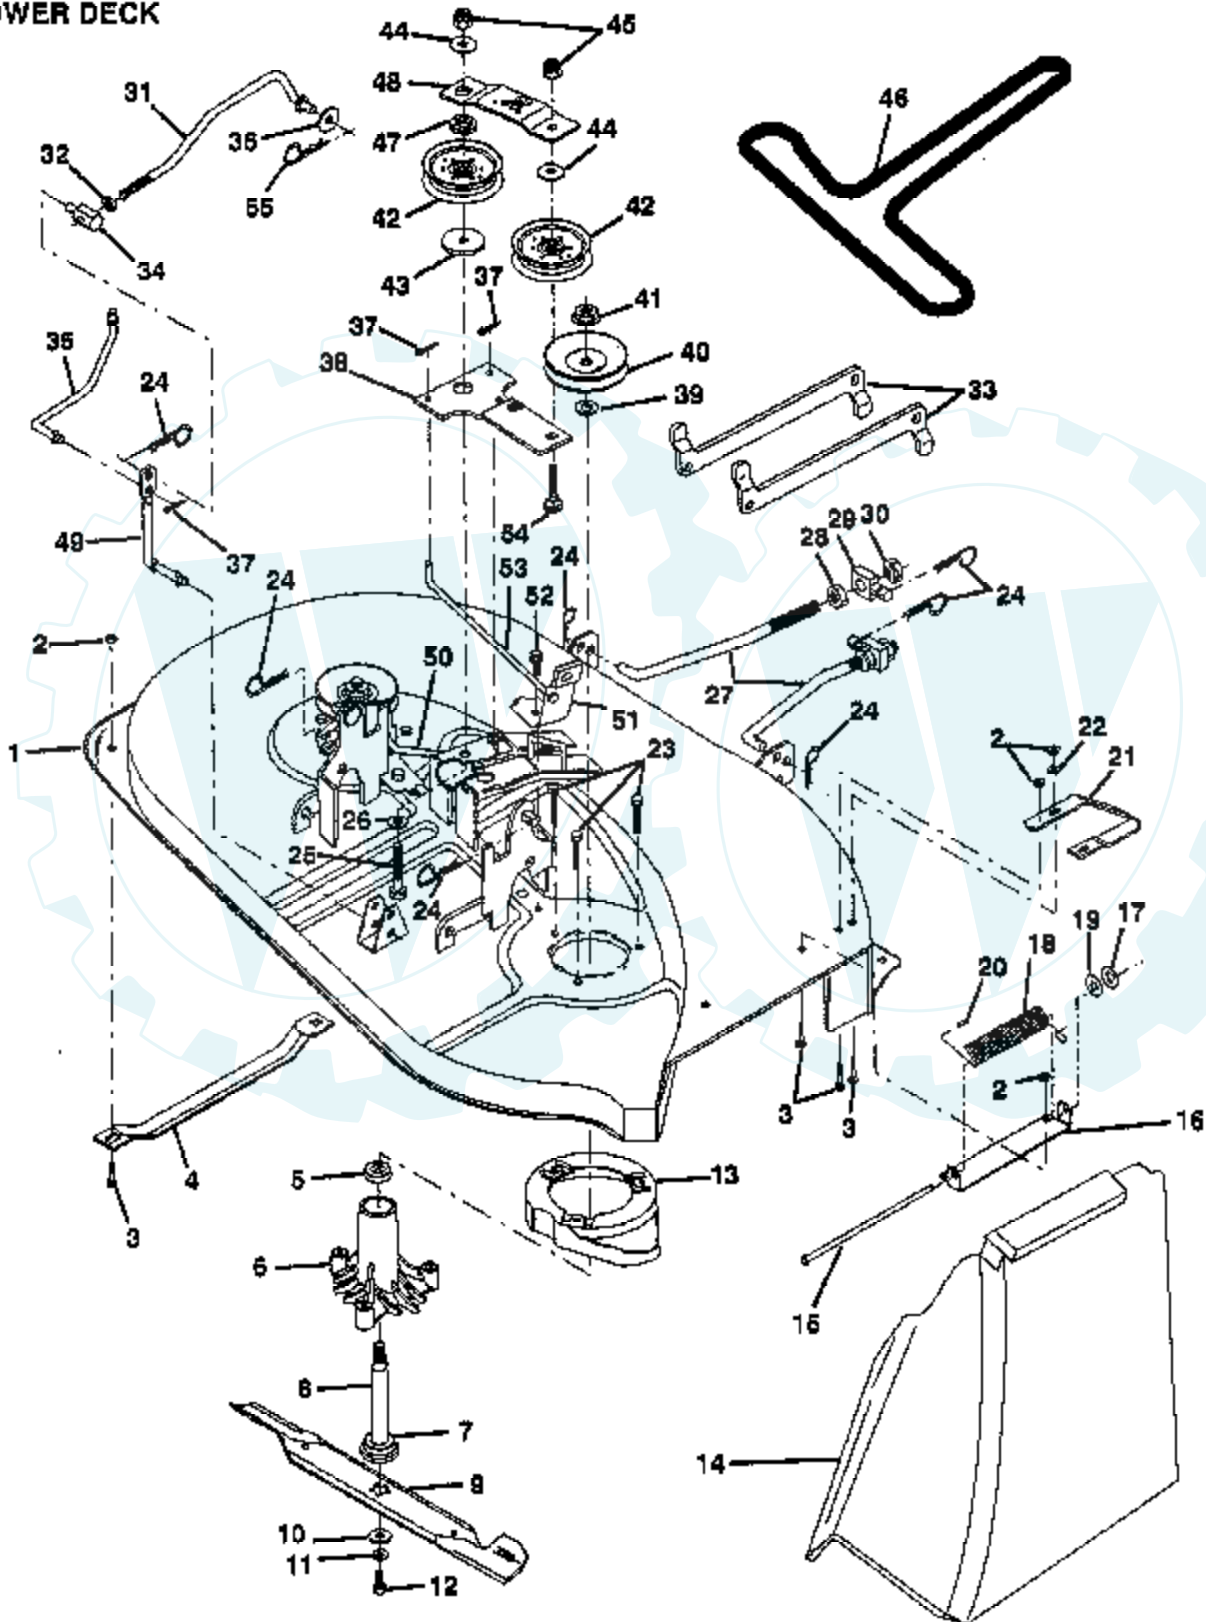

12 HP 38" LAWN TRACTOR - - MODEL NUMBER YE12R38A

MOWER DECK

Ref #	Part Number	Qty	Description
1	132564		MOWER DECK ASSY
2	73680500		SUB= 73690500
3	72140506		BOLT
4	7631J		RUNNER-LH M
5	110485X		BEARING
6	128774		HSG ASM MANDREL
7	129895		BEARING.BALL
8	133172		SUB= 137646
9	127842		SUB= 138497
10	129962		WASHER BLADE
11	10030600		SUB= 10040600
12	850857		BLADE BOLT
13	128961		SUB= 140329
14	106736X		DEFLECTOR-SHLD T
15	106735X		ROD-HINGE T
16	105896X		SUB= 137607
17	110452X		NUT PUSH M
18	106734X		SUB= 123713X
19	19111016		WASHER
20	105304X		CAP-SLEEVE LT
21	128772		RUNNER RH
22	19111216		WASHER M
23	78158		SUB= 17580520
24	4939M		SUB= 85902
25	74600636		BOLT
26	19131612		WASHER GT
27	132256		SEAL.COVER.BAGGER
28	73350800		NUT
29	130171		TRUNION
30	73800800		NUT.LK.W/WSH.1/2.
31	132553		CLUTCH ROD PRI
32	73350600		NUT
33	132559		SUSP ARM REAR
34	133604		TRUNNION
35	132554		CLUTCH ROD SEC
36	19131316		WASHER
37	76020312		SUB= 3145
38	133840		IDLER ARM ASSY
39	129963		WASHER
40	129206		SUB= 153532
41	73050900		SUB= 139729
42	131494		FLAT IDLER PULLEY
43	122052X		SPACER RETAINER
44	19131612		WASHER GT
45	73680600		SUB= 73690600
46	131290		BELT-V.88.12.MW
47	133502		RETAINER SPACER
48	133503		IDLER ARM STIFF
49	133551		PIVOT ROD
50	131289		BRAKE ROD LH
51	130840		BRAKE ASM
52	17490512		SCREW
53	131288		BRAKE ROD RH
54	72110614		BOLT
55	4921H		SPRING.RETAINER
	134578		SUB= 142862
	130794		MANDREL ASM