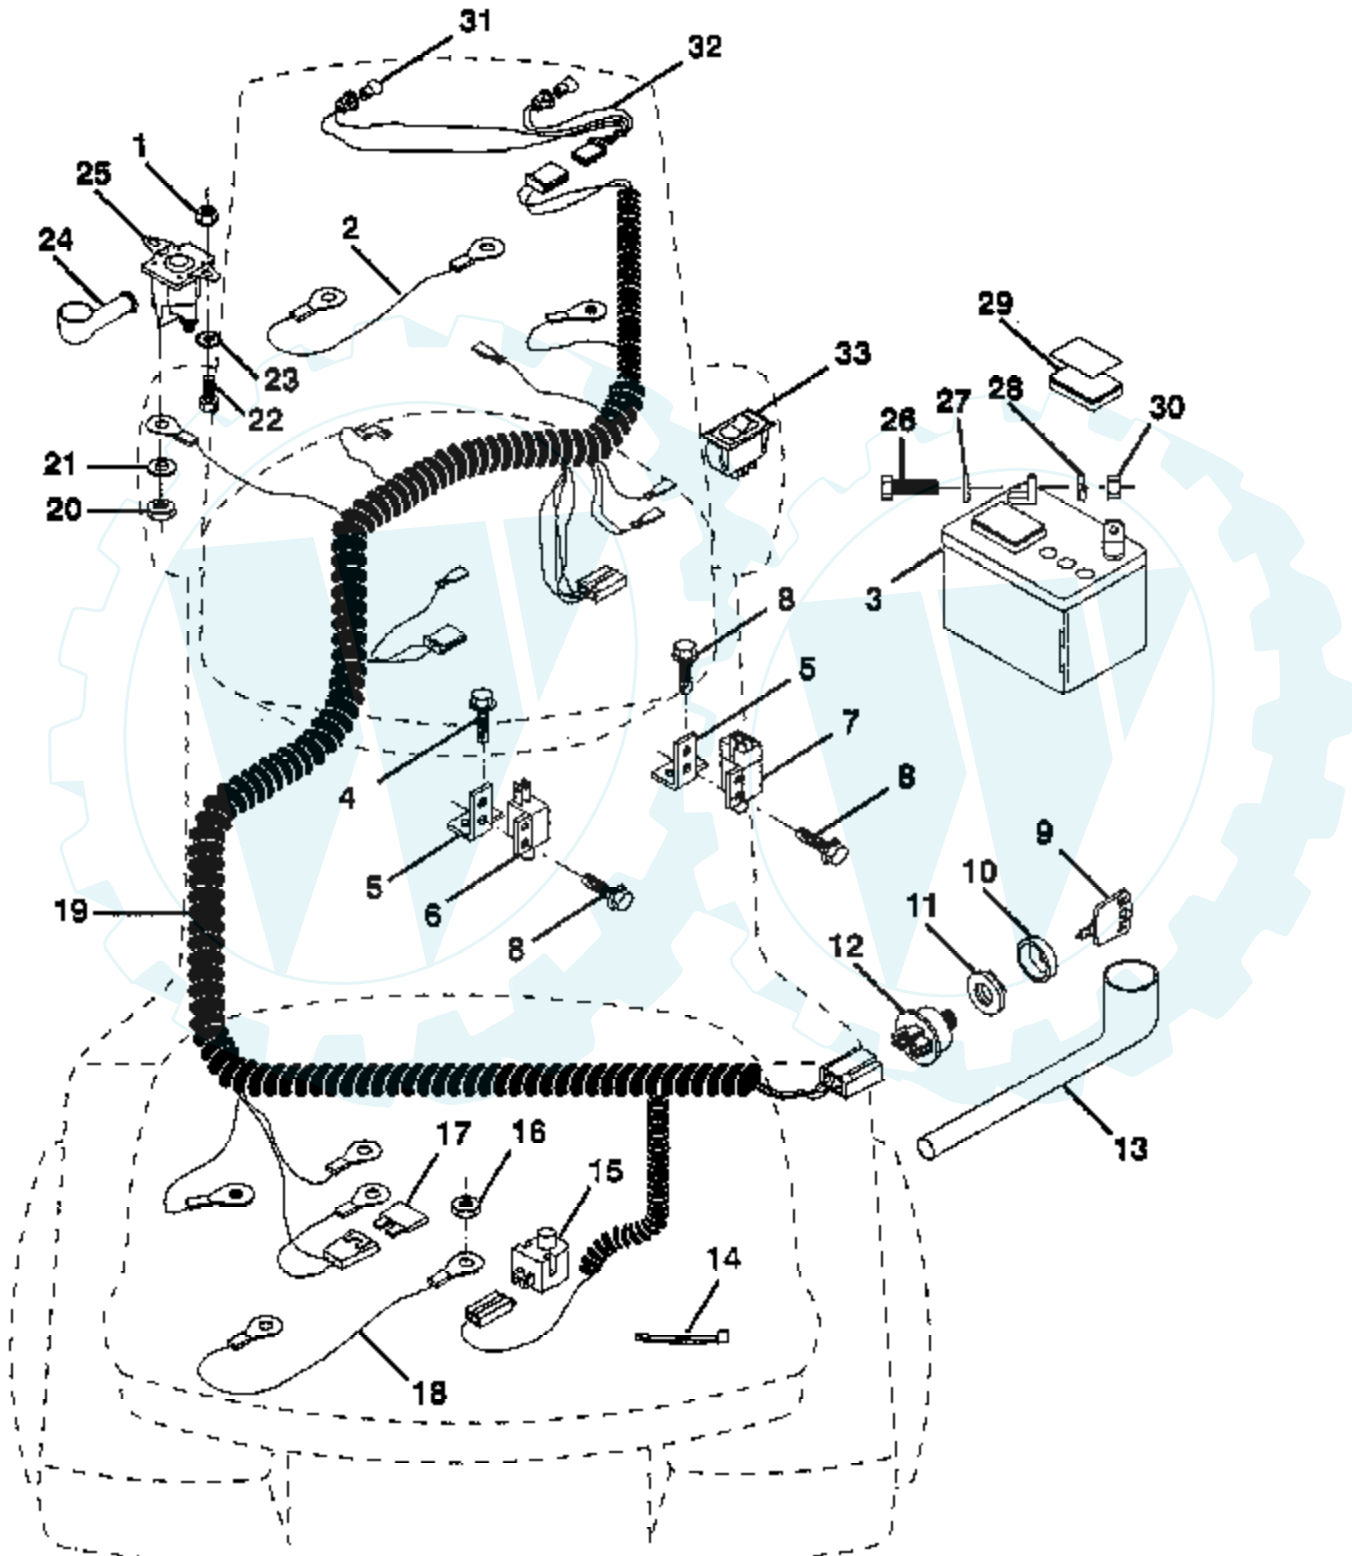

12 HP 38" LAWN TRACTOR -- MODEL NUMBER YE12R38A

ELECTRICAL

Ref #	Part Number	Qty	Description
1	73510400		NUT
2	108423X		CABLE ASM.
3	121265X		SUB= 123899X
4	17211008		SCREW
5	108236X		BRACKET LT
6	104445X		SWITCH-INTER. GT
7	109553X		SWITCH INTERLOCKT
8	17021008		SCREW
9	122147X		KEY
10	123620X		SUB= 141226
11	124211X		NUT IGNITION
12	4406R		SUB= STD365402
13	124083X		COVER IGNITION SW
14	7192J		WIRE TIE
15	121305X		SWITCH SEAT
16	73510500		NUT
17	108824X		FUSE HYT
18	128353		CABLE ASSY
19	132222		SUB= 532132222
20	73350400		NUT
21	10090400		SUB= 10040400
22	74780408		BOLT
23	11050400		LOCKWASHER
24	131563		SUB= 154336
25	109081X		SUB= 146154
26	74760412		BOLT LT
27	19091016		WASHER
28	10040400		LOCKWASHER
29	121264X		"CAP,BATTERY "
30	73220400		SUB= 50675
31	7662J		SUB= 4152J
32	127441X		SUB= 136850
33	110712X		SWITCH LT