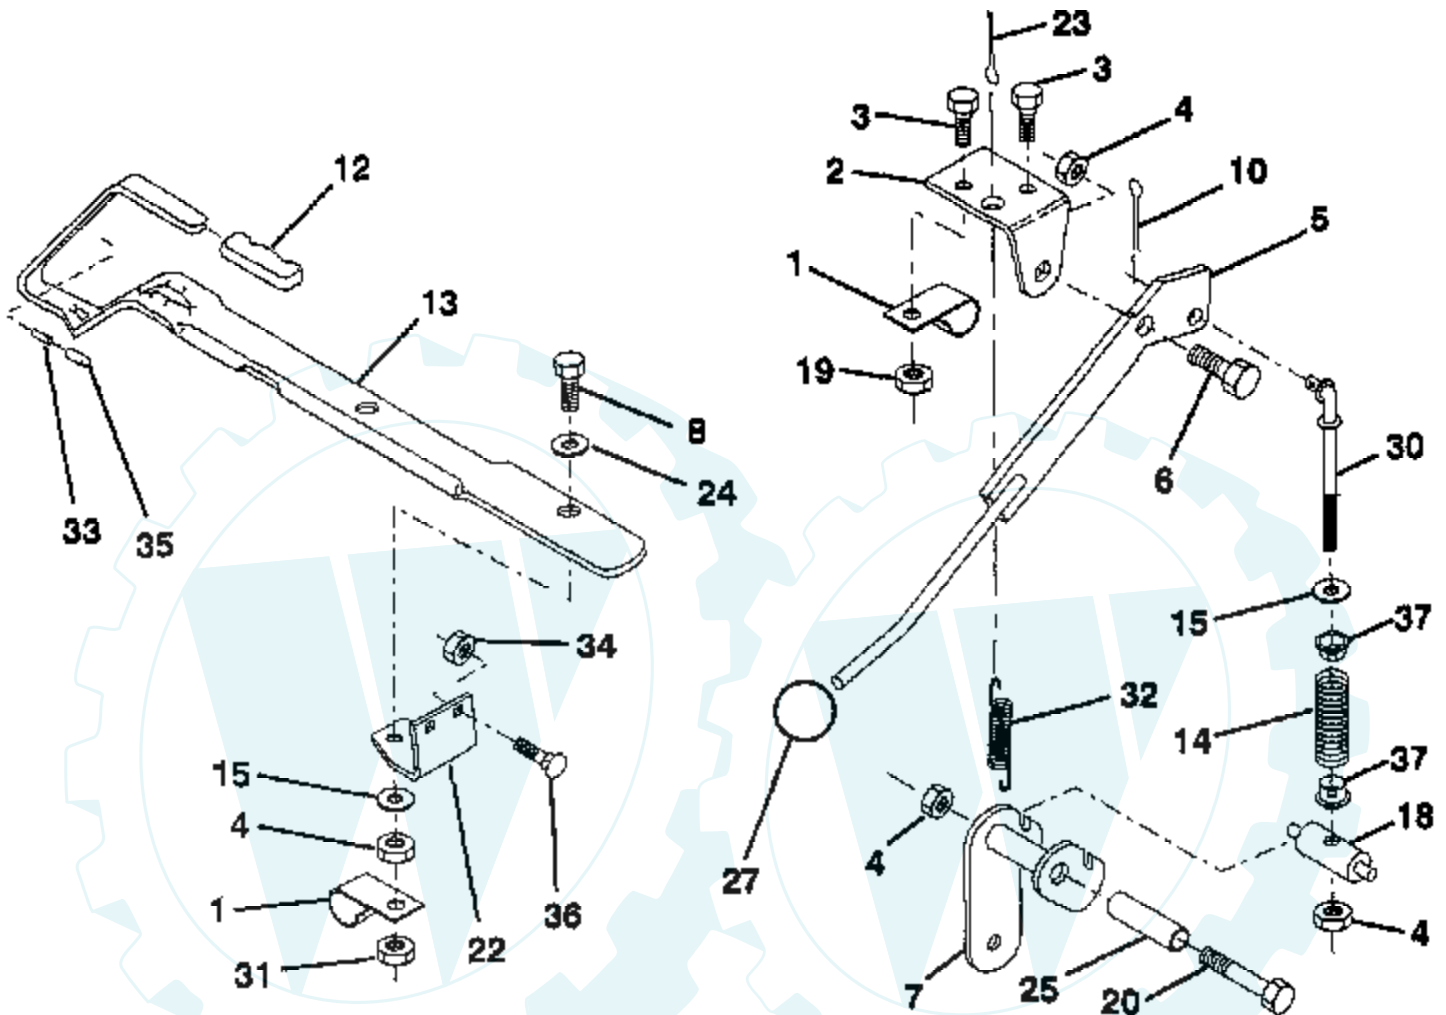

12 HP 38" LAWN TRACTOR - - MODEL NUMBER YE12R38A

HOOD

NOTE: All component dimensions given in U.S. inches
1 inch = 25.4 mm

Ref #	Part Number	Qty	Description
1	124657X		EXT SPRING
2	73510400		NUT
3	19091016		WASHER
4	74780410		BOLT
5	126675X		SUB= 139888
6	122549X		BRKT HOOD RH
7	122548X		BRKT HOOD LH
8	17411310		SUB= 17521312
9	74780412		SUB= 74780414
10	123693X		"BRACE,HOOD"
11	132918X505		HOOD
12	122035X		LENS
13	127029X		GRILL
14	2751R		CLIP T

12 HP 38" LAWN TRACTOR - - MODEL NUMBER YE12R38A

MOWER LIFT LEVER

NOTE: All component dimensions given in U S inches
1 Inch = 25.4 mm

Ref #	Part Number	Qty	Description
1	126470X		"CLIP,INSULATOR"
2	122018X		BRKT CLUTCH
3	74780408		BOLT
4	73680600		SUB= 73690600
5	132552		CLUTCH LEVER AS
6	106451X		"BOLT, SHOULDER LT"
7	135110		MWR CLUT ARM ASM
8	74930624		BOLT
10	76020412		COTTER PIN
12	132929		LIFT LEVER HANDLE
13	133761		LIFT HANDLE ASM
14	133939		COMP CLUTCH SPRNG
15	19131616		WASHER HYT
18	135107		TRUNNION
19	73680400		SUB= 73690400
20	74760644		BOLT
22	132561		LIFT LEVER BRKT
23	76020312		SUB= 3145
24	7672J		WASHER
25	121933X		TUBE SPACER
27	121466X		KNOB
30	135039		ROD TENSION CLUTC
31	73930600		LOCKNUT
32	133435		SPRING EXT
33	407H		ROLL PIN
34	73680500		SUB= 73690500
35	133603		VINYL CAP RED
36	72140506		BOLT
37	120754X		SUB= 126847X