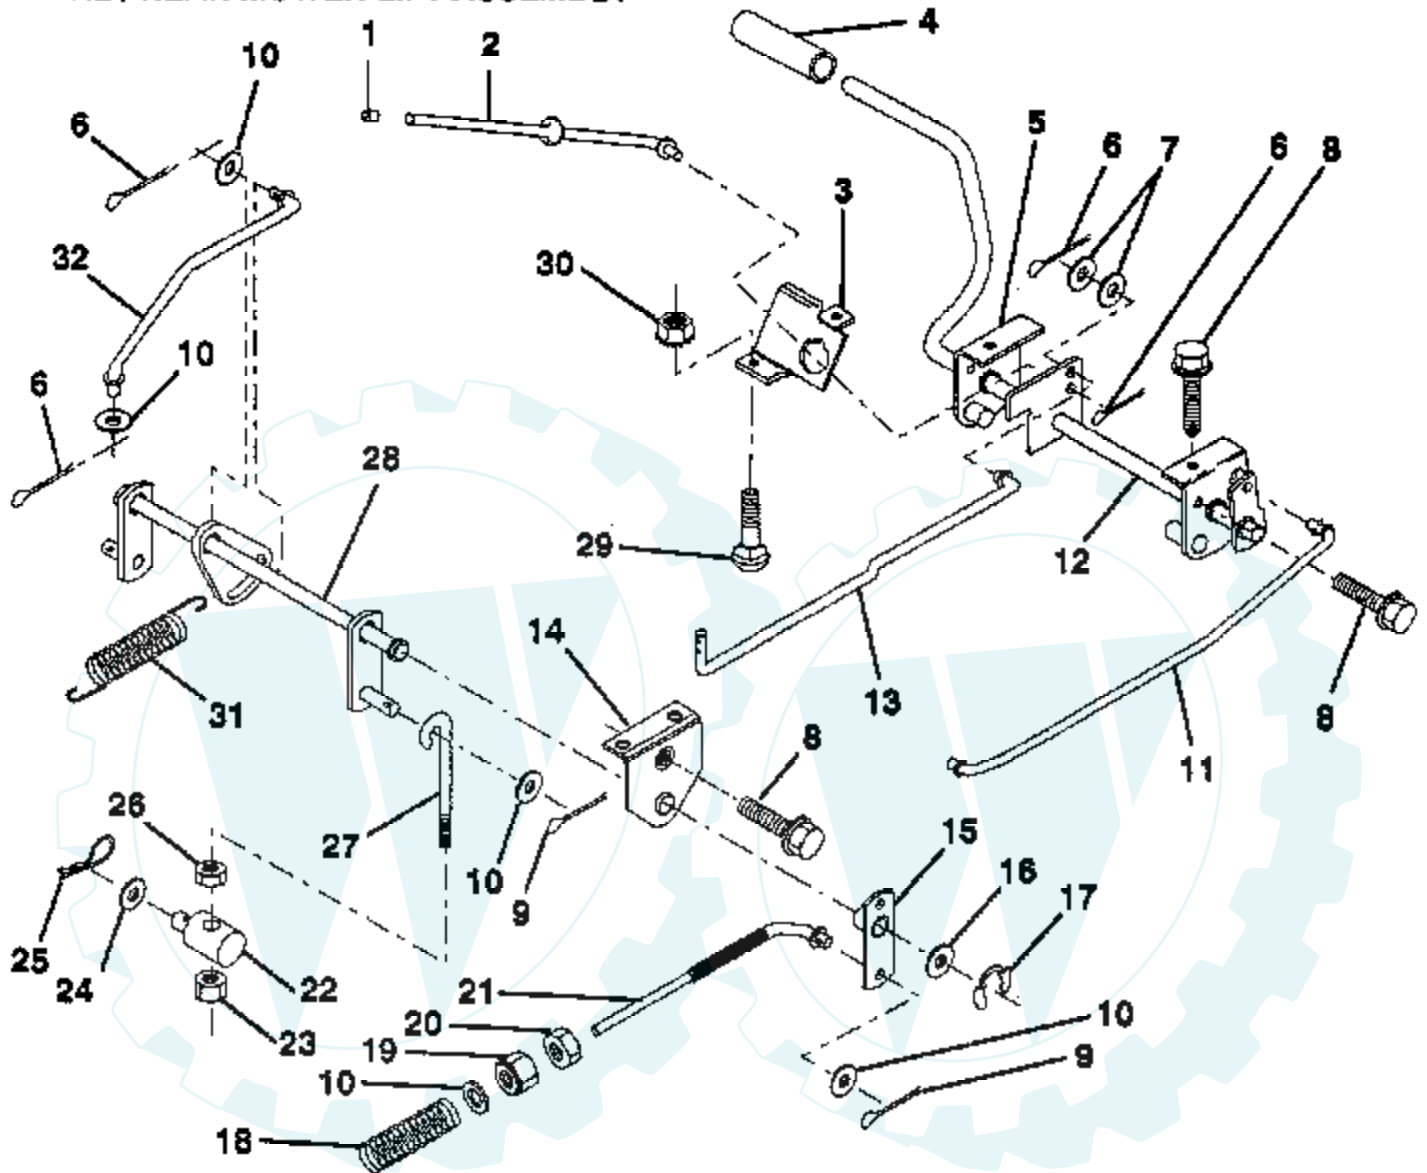

12 HP 38" LAWN TRACTOR - - MODEL NUMBER YE12R38A BRAKE / REAR MOWER LIFT ASSEMBLY

NOTE: All component dimensions given in U.S. Inches
1 inch = 25.4 mm

Ref #	Part Number	Qty	Description
1	71673		PLUNGER CAP T
2	123436X		"ROD,PARK BRAKE"
3	123437X		"BRKT,PARK BRAKE"
4	8883R		PEDAL COVER T
5	132205		BRK ASM CLUT LH
6	76020312		SUB= 3145
7	19131016		WASHER
8	17490508		SCREW LT
9	76020412		COTTER PIN
10	19131316		WASHER
11	131656		SUB= 136225
12	132563		ASM CLUT/BRK PED
13	123394X		"ROD,CLUTCH"
14	121978X		"BRKT,LIFT SHAFT"
15	133332		PVT BRAKE ARM ASM
16	19251816		WASHER T
17	12000034		KLIP RING
18	106888X		SPRING ROD LT
19	73350600		NUT
20	73680600		SUB= 73690600
21	131460		SUB= 532131460
22	127378		SUB= 144585
23	73680600		SUB= 73690600
24	19132012		WASHER
25	4921H		SPRING.RETAINER
26	73930600		LOCKNUT
27	132218		THREADED LINK
28	132221		ASM REAR MOW LIFT
29	72110506		SUB= 72270506
30	73510500		NUT
31	133095		COUNTER SPRING
32	133721		LINK LIFT LEVER

12 HP 38" LAWN TRACTOR -- MODEL NUMBER YE12R38A

DASHBOARD

NOTE: All component dimensions given in U.S. Inches
1 inch = 25.4 mm

Ref #	Part Number	Qty	Description
1	122015X		SUB= 141523
2	130914		SUB= 138392
3	123487X		HOSE CLAMP
4	8544R		SUB= 295J
5	8548R		FUEL LINE T
6	73510400		NUT
7	2751R		CLIP T
8	19091216		WASHER PM
17	72110404		BOLT
18	131886		SUPT ASM DASH
19	134744		CROSS BRACE
20	18000408		SUB= 818000408
21	19090816		WASHER
22	134014		PLUG DOME