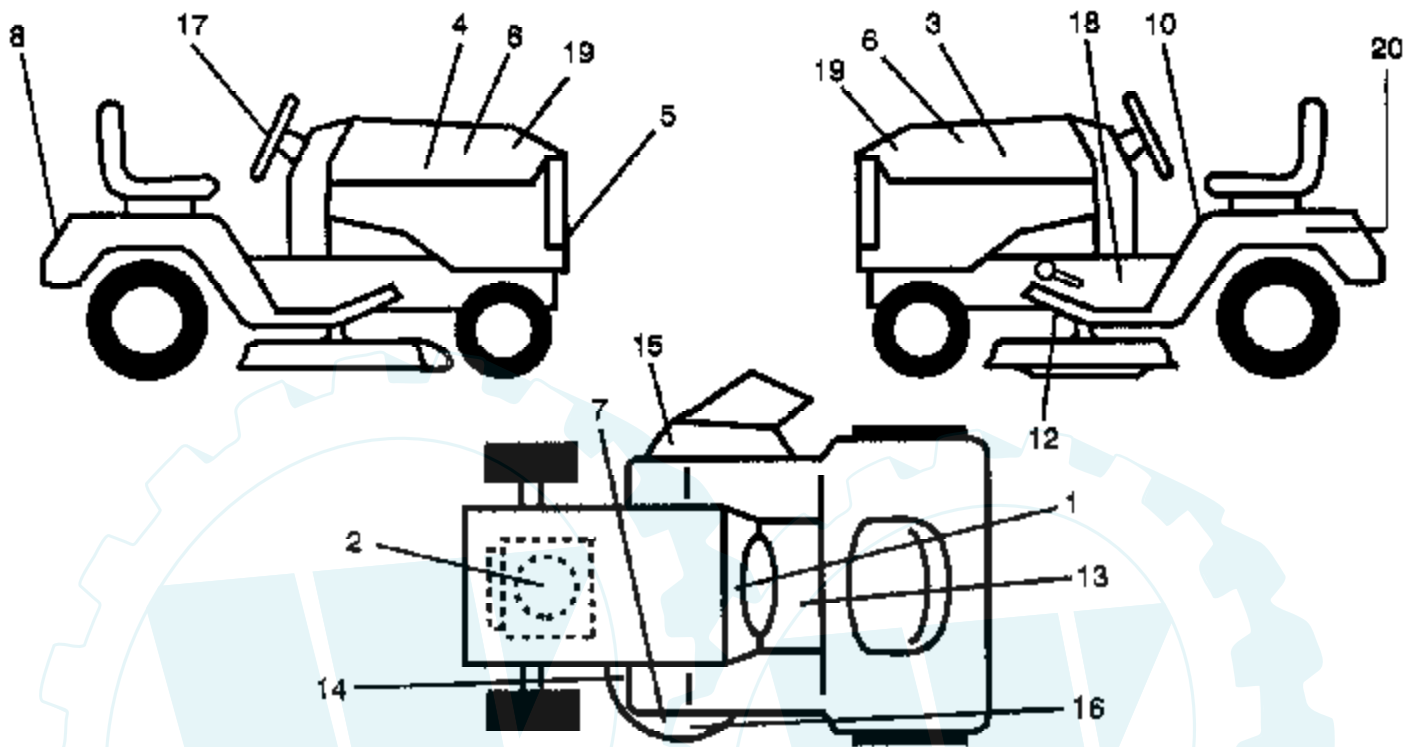

12 HP 38" LAWN TRACTOR - - MODEL NUMBER YE12R38A

DECALS

NOTE: All component dimensions given in U.S. inches
1 inch = 25.4 mm

Ref #	Part Number	Qty	Description
1	123637X		SUB= 138269
2	126860X		"DECAL,LIGHT BOX"
3	122036X		NLA
4	122037X		NLA
5	132928		IND HGT DECK DECA
6	122038X		NLA
7	109820X		DECAL YT
8	125880X		"DECAL,FENDER"
9	121349X		DECAL WARNING
10	123689X		NLA
	134595		OP MANUAL
	134594		OP MANUAL
	135084		NLA