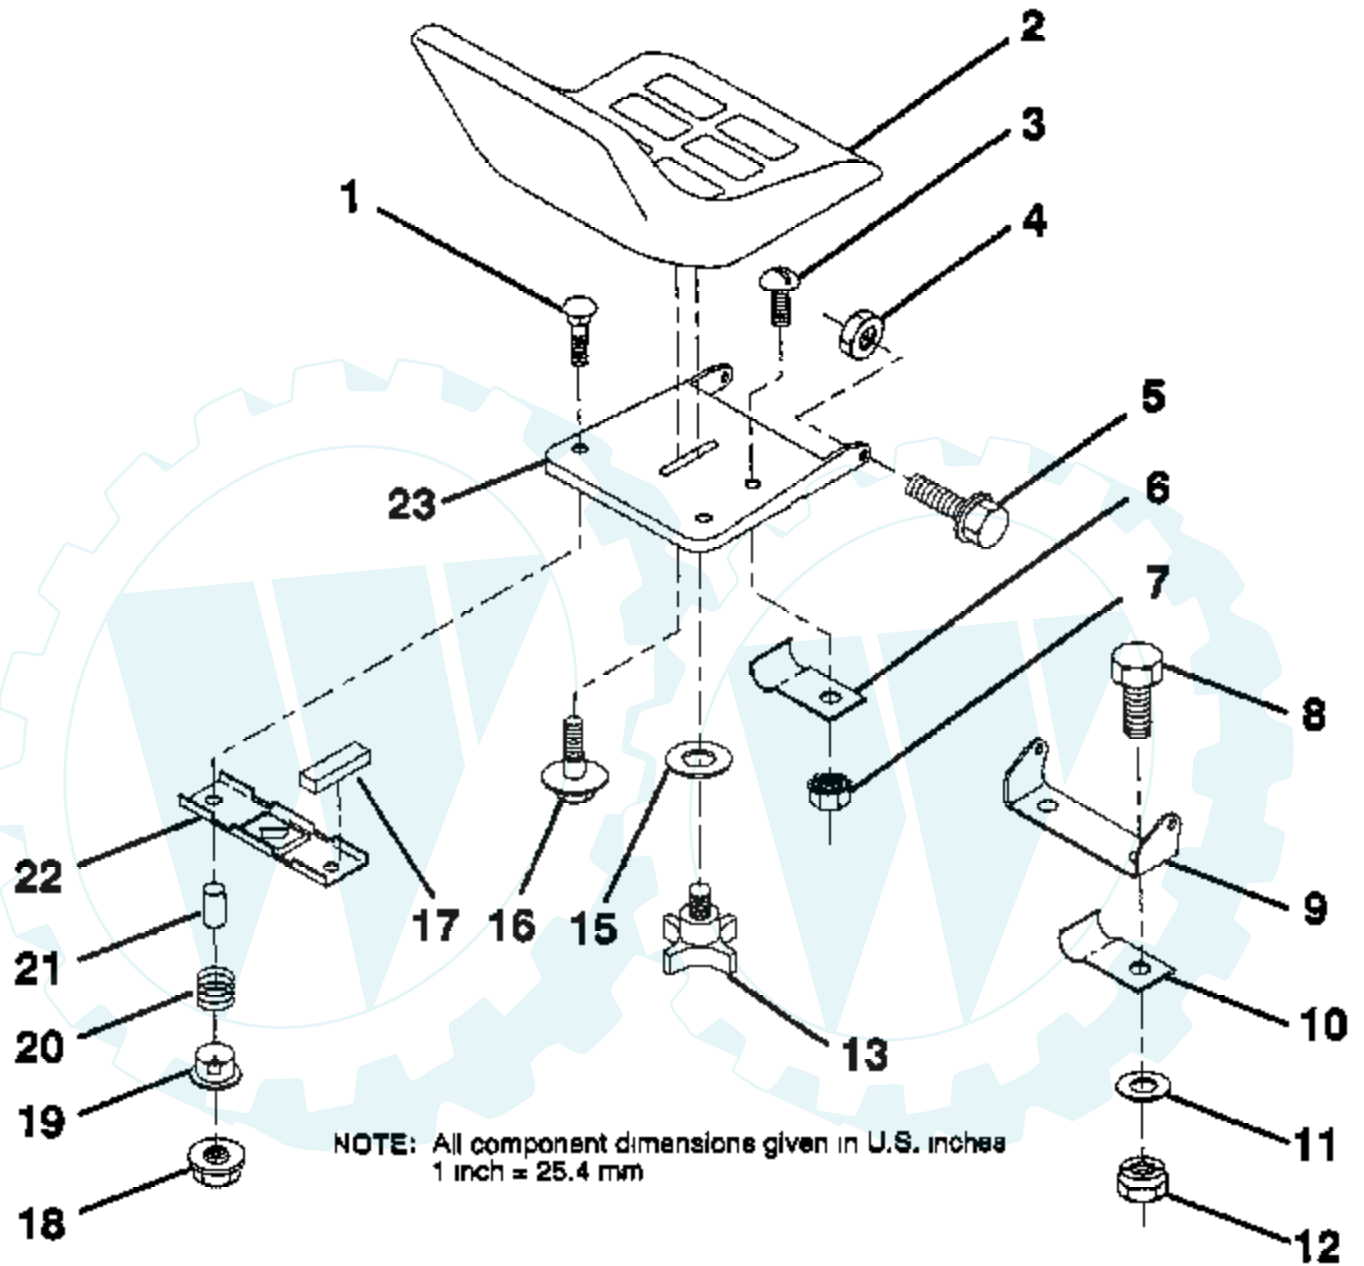

12 HP 38" LAWN TRACTOR - - MODEL NUMBER YE12R38A

HOOD

NOTE: All component dimensions given in U.S. inches
1 inch = 25.4 mm

Ref #	Part Number	Qty	Description
1	124657X		EXT SPRING
2	73510400		NUT
3	19091016		WASHER
4	74780410		BOLT
5	126675X		SUB= 139888
6	122549X		BRKT HOOD RH
7	122548X		BRKT HOOD LH
8	17411310		SUB= 17521312
9	74780412		SUB= 74780414
10	123693X		"BRACE,HOOD"
11	132918X505		HOOD
12	122035X		LENS
13	127029X		GRILL
14	2751R		CLIP T

12 HP 38" LAWN TRACTOR - - MODEL NUMBER YE12R38A

MOWER LIFT LEVER

NOTE: All component dimensions given in U S inches
1 Inch = 25.4 mm

Ref #	Part Number	Qty	Description
1	126470X		"CLIP,INSULATOR"
2	122018X		BRKT CLUTCH
3	74780408		BOLT
4	73680600		SUB= 73690600
5	132552		CLUTCH LEVER AS
6	106451X		"BOLT, SHOULDER LT"
7	135110		MWR CLUT ARM ASM
8	74930624		BOLT
10	76020412		COTTER PIN
12	132929		LIFT LEVER HANDLE
13	133761		LIFT HANDLE ASM
14	133939		COMP CLUTCH SPRNG
15	19131616		WASHER HYT
18	135107		TRUNNION
19	73680400		SUB= 73690400
20	74760644		BOLT
22	132561		LIFT LEVER BRKT
23	76020312		SUB= 3145
24	7672J		WASHER
25	121933X		TUBE SPACER
27	121466X		KNOB
30	135039		ROD TENSION CLUTC
31	73930600		LOCKNUT
32	133435		SPRING EXT
33	407H		ROLL PIN
34	73680500		SUB= 73690500
35	133603		VINYL CAP RED
36	72140506		BOLT
37	120754X		SUB= 126847X

12 HP 38" LAWN TRACTOR -- MODEL NUMBER YE12R38A

SEAT

Ref #	Part Number	Qty	Description
1	72050411		SUB= 872050411
2	127436		SUB= 140119
3	127426X		SUB= 140119
4	73680500		SUB= 73690500
5	105529X		SUB= 139888
6	4171R		CLIP T
7	73951000		"NUT,KEPS"
8	74760612		SUB= 74780612
9	126656X		SUB= 140551
10	126471X		"CLIP,INSULATOR"
11	19131210		WASHER
12	73680600		SUB= 73690600
13	120068X		"KNOB 1/2"" YT"
15	19171912		WASHER
16	127018X		"BOLT,SHOULDER"
17	121251X		STRIP FORM
18	123976X		SUB= 73900400
19	121248X		BUSHING
20	121250X		SPRING
21	121249X		SPACER SPLIT
22	121246X		BRKT SWITCH
23	131451		SUB= 155925