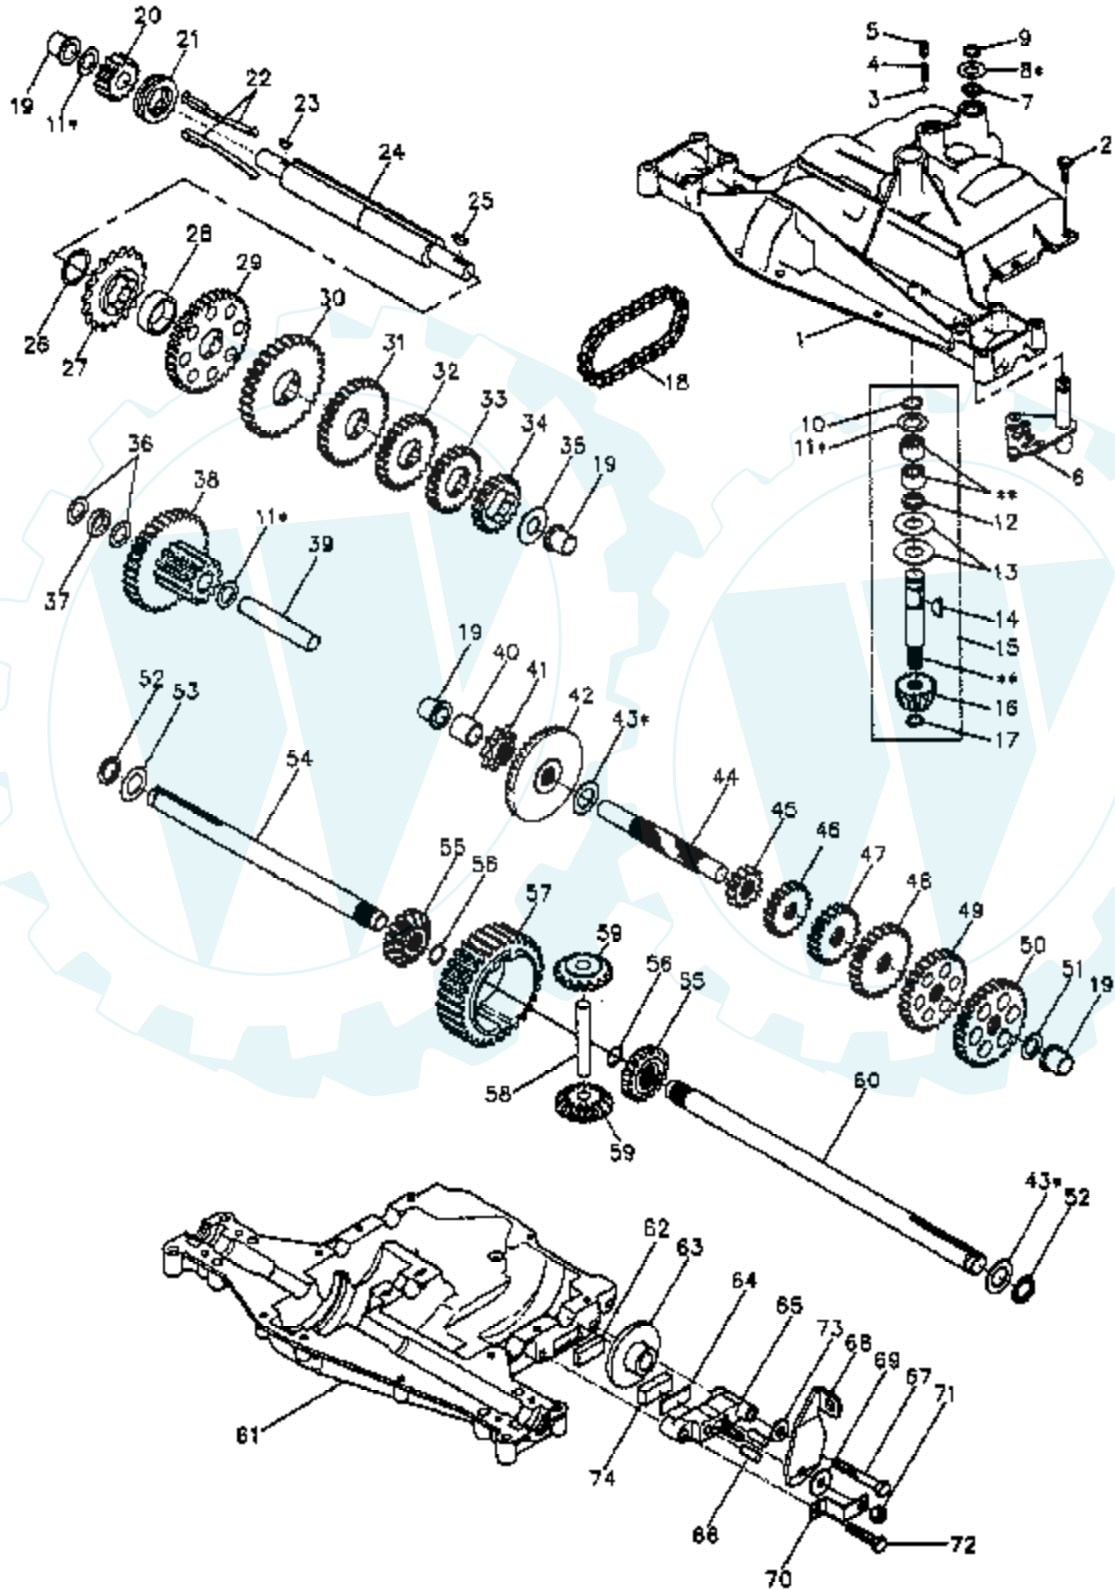

12 HP 38" LAWN TRACTOR - - MODEL NUMBER YE12R38A
FOOTE / DANA TRANSAXLE - MODEL NUMBER 4360-18

Ref #	Part Number	Qty	Description
1	120458X		SUB= 150228
2	2274J		SUB= 74760412
3	68003		"DETENT, BALL(68003)"
4	105904X		"SPRING, DETENT LT"
5	105905X		"SCREW, SET LT"
6	120460X		NLA
7	120461X		ORING T
8	120462X		WASHER T
	120463X		WASHER T
	120464		WASHER PLAIN
	120465X		WASHER T
	120466X		WASHER T
	83818		PLAIN WASHER
	120467X		WASHER T
9	2286J		RETAINING RING LT
10	2267J		RETAINING RING LT
11	3413J		WASHER
	2233J		WASHER 020
	2232J		WASHER 025
	2231J		WASHER 031
	2230J		WASHER 035
	2229J		WASHER 040
	2228J		WASHER 045
	2227J		WASHER 050
	2226J		WASHER 060
	2226J		WASHER 060
	105906X		"WASHER, PLAIN LT"
12	6725J		O-RING T
13	120415X		WASHER T
14	2257J		WOODRUFF KEY
15	110077X		INPUT KIT T
16	110078X		PINION 14T T
17	105909X		"RING,RETAINING LT"
18	105910X		"CHAIN,24 PTCH LT"
19	105911X		BEARING.FLNG.5510
20	108976X		GEAR 14T LT
21	105913X		SUB= 138246
22	120468X		KEY T
23	2242J		KEY
24	120469X		SUB= 153655
25	2244J		WOODRUFF KEY
26	105916X		"RING,RETAINING LT"
27	120470X		SPROCKET 18T T
28	110070X		SPACER YT
29	108977X		KIT.GEAR.12/37TH
30	109254X		SUB= 144893
31	120405X		SUB= 124644X
32	108980X		GEAR 25T LT
33	120406X		GEAR SPUR 22 TT
34	108455X		SUB= 134796
35	105925X		"WASHER, PLAIN LT"
36	2232J		WASHER 025
37	108978X		SPACER
38	110079X		ASSM GEAR COMB
39	120471X		SHAFT IDLER T
40	120472X		SPACER T
41	105928X		SPROCKET 9T LT
42	110084X		SUB= 167148